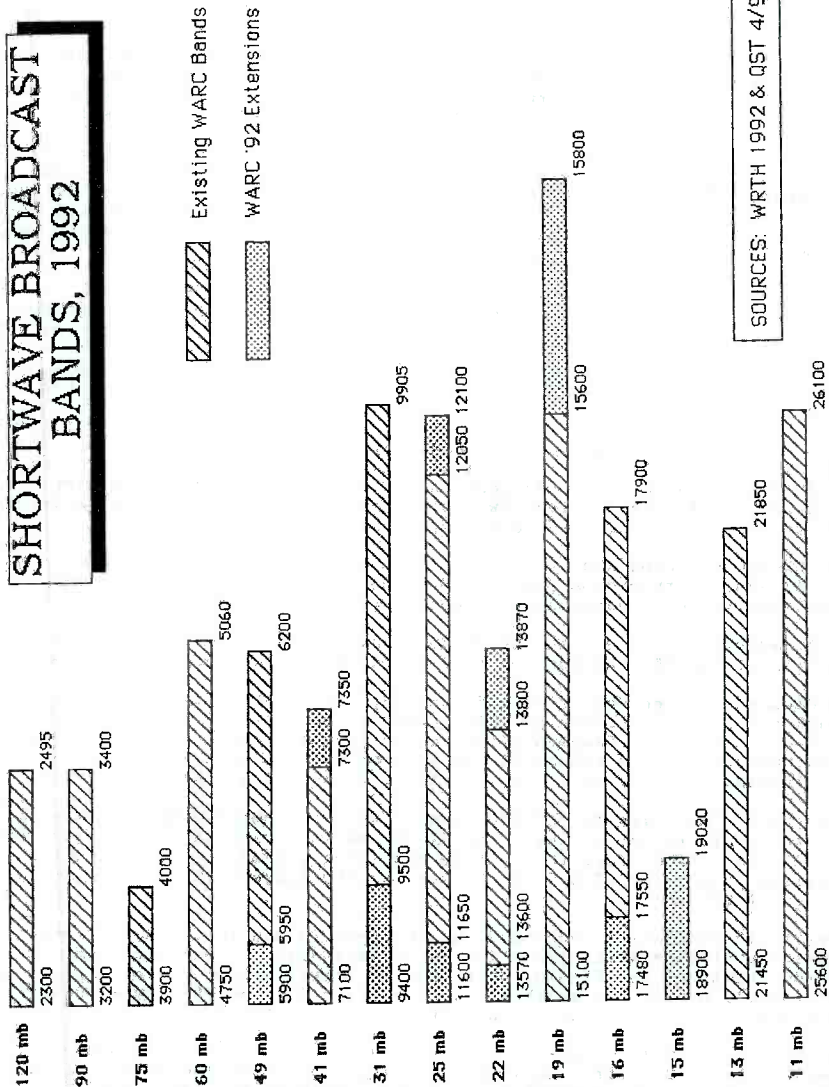

SHORTWAVE BROADCAST BANDS, 1992

SOURCES: WRTH 1992 & QST 4/92

END NOTE

Special thanks to Mike Schulsinger for all of the pertinent data and the idea for the chart. I hope you find it useful! Anyway, until next time, keep those cards and letters coming--whether it's station news, clippings from your local paper, something interesting you heard, a question that's been nagging you, even a good story--share it with SPEEDX! See you GO CUBS later! DB