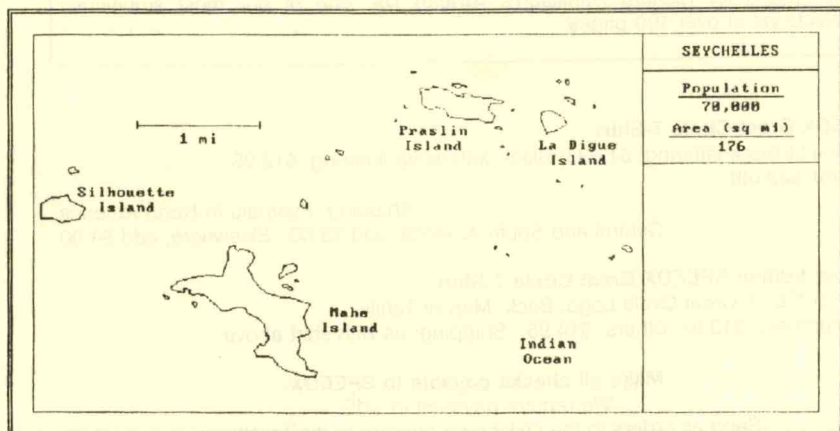

SHORTWAVE RADIO TODAY

October 1992

Volume 21, Number 10

2. THE SPEEDX SUPERMARKET, John S. Carson, Jr.
3. THE DXPERIENCE, Dan Brame
7. TRASH AND TREASURE, Donald J. Weber
8. SHORTWAVE TO GO!, Dale Vanderpoel
14. WHAT'S ON, Daniel Sampson
18. WESTERN HEMISPHERE, Don Thornton
22. ONDA CORTA, Gabriel Iván Barrera
23. EUROPE, Bob Colyard
28. NEXUS INTERNATIONAL BROADCASTING ASSOCIATION,
  Alfredo E. Cotroneo
29. THE COMMONWEALTH, Jason Berri
31. CIS MONITORING REPORT,
  Shigenori Aoki and Tetsuyo Kondo
32. DX MOSCOW, Anatoly Klepov
32. PABLUM FROM THE PUBLISHER, Edward Janusz
33. AFRICA, Paul Wakefield
36. ASIA/OCEANIA, William Westenhaver
41. QSL REPORT, Mike Wolfson

Published by SPEEDX