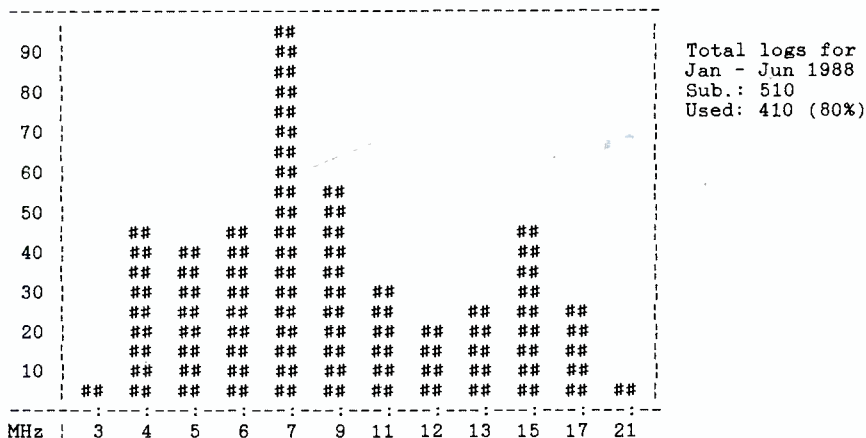

Loggings received for 6000 are via Havana Cuba and for 7115 are via
Plovdiv Bulgaria. Please send these loggings to the appropriate editors.

Seeing as I have half a page left (wow), I present a bar graph of
loggings submitted to this column from January to June 1988. As you can
see, during the winter/spring, RM leans heavily towards the 41 meter
band, which is unfortunate due the interference in N. America from AROs.
As the summer progresses, we should see a shift to higher frequencies by
RM.

I hope you found the above information interesting. Good luck to new
SPEEDX editors Bill Westenhaver and Paul Lannuier with their respective
columns. Not much left to say for this month except to say 73 and CU all
next month!

-Jason