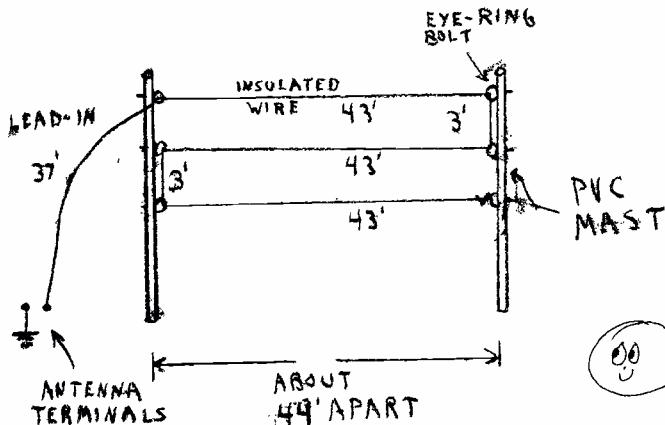

Grave-Yard Long-Wire

Graveyard listening is blessed with some stronger signals because of night power increases. An aid in receiving longer distances signals is the use of a longwire that can deliver more signal to your receiver. Most receivers have a low impedance input and more signal current is transferred when the end of your antenna and lead-in combination is a quarter wavelength. All you need do is make certain your longwire antenna and lead-in length is:

$$\text{Total length} = 234 / F \text{ in MHz}$$

A good compromise length for graveyarding would be about 1360 KHZ because lowest and highest graveyard frequency are 1230 and 1490. Hence:

$$\text{Length in feet} = 234 / 1.36 = 172'$$

Assume the lead-in to your house and to the radio antenna terminals is 37 feet. If so your antenna length should be about 135 (172-37) feet. When you don't have the stretch-out space needed, double back, triple back or quadruple back. A three ladder arrangement is shown. Works out easily if you use PVC piping arrangement is shown. Stretch out as much as you can of course but, if you can't, you can still gain some in signal level as compared to a shorter antenna wire. You may wish to give it a try on the low-frequency tropical bands too.

Thanks goes out to Ed Noll for this space saving antenna.

LOST IN THE MAZE OF BIG GOVERNMENT?

GOT A QUESTION AND CAN'T FIND THE ANSWER? SMALL AND MEDIUM-SIZED COMPANIES NOW HAVE A REPRESENTATIVE IN WASHINGTON, THANKS TO THE COMMERCE DEPARTMENT'S OFFICE OF BUSINESS LIAISON. "ROADMAP" WILL EITHER FIND THE ANSWERS TO YOUR QUESTIONS OR DIRECT YOU TO THE PERSON OR AGENCY WHO CAN.

WRITE THEM AT: ROADMAP
OFFICE OF BUSINESS LIAISON
US DEPT. OF COMMERCE
WASHINGTON, DC, 20230
202-377-3176

(FROM BOB GROVE'S MONITORING TIMES, VOLUME 4, NUMBER 2, PAGE 19, FEBRUARY 1985)

Contributed by Frederick White of FL