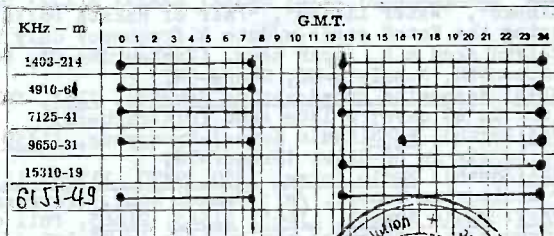

Radio Togo-Lome, 5047, map-globe card w/full data in 112 days for EE report and 1 IRC. (Heyman-NY)

UGANDA: Radio Uganda, 15250, full data "Studio Complex" card by air in 103 days. (Faccioli-ITA) 15325, same in 174 days. (Bickel-CA)

ASIA

AFGHANISTAN: Radio Afghanistan, 15075, "Bamiyan-Buddha" card by air in 215 days for 2 IRCs. Required 2 follow-ups. (Bickel-CA)

CHINA: CPBS, 6200, full data painting of bridge with industrial traffic by air in 19 days for 1 IRC. (Viau-QUE)

Fujian Front Station-FLA, 6000, card without frequency in 2 months; no RP sent. (O'Riordan-ID)

VOICE OF THE REVOLUTION
NATIONAL
BROADCASTING SERVICE
P.O. Box 617 - Conakry
Republic of Guinea

**VERIFICATION OF
RECEPTION - REPORT**
of Mr Steve Heyman
75 Princeton Blvd. Ken-
more, New York U.S.A
14217

25-9-80

Dear Listener,

We received your reception-report with a great pleasure. Here is it's verification :

Date of reception : AUGUST 18 th 1980 . Time : from 0622 to 0632 H.G.M.T. 9650 KHZ in 31 m b

Our program confirms that it was our station you heard. Your report is very interesting ; we appreciated it very much.

For every further correspondence, please enclosed two international reply coupons

Many thanks

We give you below our complete broadcasting program.