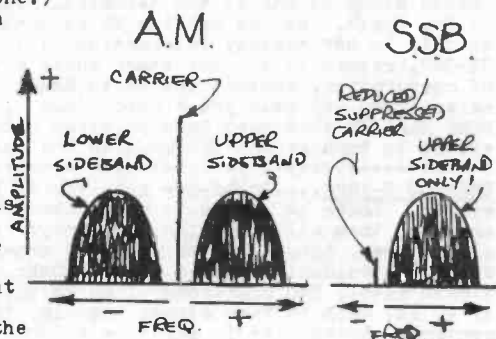

In the AM transmitter, we transmit a "carrier", which is that signal you hear in the absence of any music or talk. The amplitude or "strength" of the carrier is varied or "modulated" by the program material. (Music etc.) This process generates two additional bands of signals called "sidebands", situated either side of the carrier. These sidebands (an upper and a lower one) are the signals that actually contain the intelligence being broadcast. BUT the carrier is required for these sidebands to "heterodyne" against in order for your receiver to decode them properly. Most of you know what "hets" are by now, you know: that signal next door causing the "whistle" interference!) In the SSB transmitter, we suppress or reduce the carrier, and eliminate one of the sidebands. (Usually the lower one.)

What is left is a Single Sideband with little or no carrier. Most "feeders" and Utility stations now use SSB as it is more efficient. (Some of these transmitters use some "carrier" for special circuitry to "lock" on there-by eliminating distortion.

As you can see, duplicate information is contained in the sidebands, and this this allows us to "throw one away". We can generate the carrier within the receiver itself so this can be eliminated or reduced considerably, so that more power can be concentrated in the actual information being conveyed in the **SIDEBAND** itself!