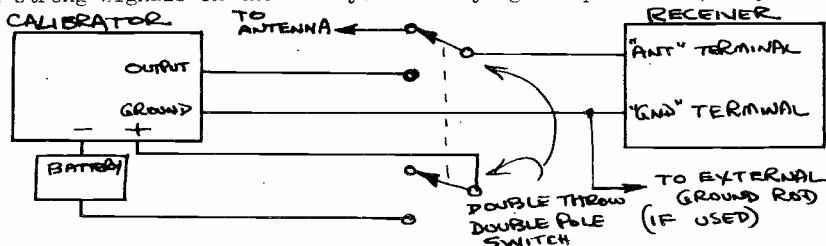

Most counters designed as receiver READOUT devices are built so this can be compensated for. The most well known are those made by RADIO WEST and the GILFER GAR-7.

CRYSTAL CALIBRATORS: How do you hook them up? How do you use them?..... RADIO WEST offers a nice unit that gives markers every 1 Mhz., 100 khz. and 10 khz. Let's say you have a DX-160 and can't afford to buy a digital dial or a new receiver. How do you accurately log a station? EASY! Switch your calibrator to 1 mhz. and find the nearest desired 1 mhz. signal. (Say you are looking for ORF-Austria on 6155 khz.) This would be 6 mHz. Now select 100 khz. and tune UPWARD in frequency one marker, now you are on 6.1 mHz. Then switch the calibrator to 10 khz. and tune UP again Five markers. Log this setting! Now tune upward to the sixth marker, log this setting! Now you have accurately found 6.15 and 6.16 mhz. It should be easy to split the difference and wind up bang on 6.155 mhz! Most stations are spaced 5 khz. apart, but there are exceptions. Usually if you can get this close, it is fairly easy to "guess" the remaining difference and come close. Hook up by the diagram below. It is very desirable to disconnect the antenna when you use the calibrator (which the drawing shows). This will minimize confusion with strong signals on the band you are trying to spot a frequency on.