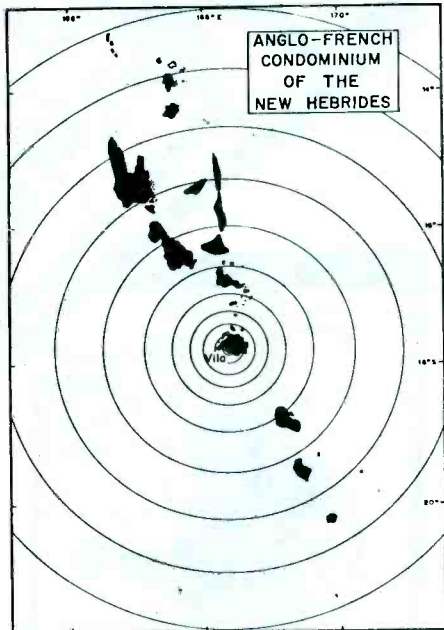

COOK ISLANDS: R. Cook Islands, 9695, f/d cd of islander blowing conch shell in 91d air for 3 IRCs (MARTIN IA)

GUAM: KTWR, 15175, f/d cd w/green "KTWR" and logo in 16d sfc for MS (SOMERS CA), same in 57d sfc for MS (KARCHESKI MA), same in 91d sfc for MS, f/d cd w/palm tree and Bible verse in 61d air for 1 IRC (PETERS KY)

NEW HEBRIDES: R. Vila, 3945, date/fqy map cd for EE rpt and tape in 21d air for 3 IRCs (HARDESTER OKINAWA) see below.

NEW ZEALAND: R. New Zealand, 11820, f/d cd of lake w/snowcapped mountains in background in 30d air for 2 IRCs (SABADIA TX), f/d cd of mountainside pasture in 12d air for 3 IRCs (JOHNSON JAPAN); 15380, f/d cd w/picture of Wellington and harbor in 26d air for 2 IRCs (FISHER RI)

PAPUA NEW GUINEA: R. East New Britain, 3385, f/d map cd in 6 months for 1 IRC (BEAUDOIN CT) NBC Port Moresby, 4890, f/d yellow/white map cd in 19d for 1 IRC (TACOMA CA), same in 18d for 1 IRC (OLIVIER NH), same in 28d for 1 IRC (KASPRZYK TX), same in 72d for 2 IRCs (ELDER SASK), same in 26d for no rp (PRATH FL) same + pennant in 19d for 1 IRC (O'BRIEN BC), same in 40d + pennant for 2 IRCs (NORCROSS HI) same + pennant in 19d for 1 IRC (BRODSKY NY) same + pennant in 25d for 1 IRC (MEEHAN CT)

TAHITI: R. Tahiti (FR3), 11825, f/d logo cd w/island girl drawing in 91d air for 1 IRC (HAGEN IL); 15170, same cd in 36d air for 1 IRC and tri-lingual rpt form (MAYER CA)

.....A great many prominent family trees were started by grafting.....

South America

BOLIVIA: R. Nueva America, 4792, no data veri ltr w/description of La Paz area in 95d air for MS and SS rpt, v/s Raul Salmon (TAGUE OK)

BRAZIL: R. Ribeirão Preto, 3205, date only veri statement + 4 scenes cd in 34d air for 1 IRC, PP rpt (HOFFMAN PA)

CHILE: R. Universidad de Concepción, 6135, f/d ltr + cd w/stn info and pennant in 94d air for SS rpt and MS (used), v/s Carlos Godoy Rocca, Dir. (KUSALIK ONT), veri statement ltr + cd and pennant in 22d air for EE rpt and no rp (HOFFMAN PA)

COLOMBIA: R. Bucaramanga, 4845, date only white cd w/blue design in 16d air for MS (ETHERINGTON CO)

Emisora Meridiano 70, 4925, no data ltr in 48d sfc + pennant for MS and SS rpt (TAGUE OK) R. Colosal, 4945, f/d SS form ltr + blue/white pennant and personal ltr on La Voz del Huila stationary requesting two tapes "Putting it Straight" by Pat Travers and "Front Page News" by Wishbone Ash. By air in 20d for SS rpt and tape w/MS; v/s Luis Fernando Navarro (LOBDELL MA) (Pretty expensive pennant isn't it, Chris? bc) Ondas del Ortegaza, 4975, no data lengthy ltr about Florencia and how wonderful the hobby is, in 51d air for SS rpt and MS. Also rcvd pennant. (TILBURY AK) R. Nacional, 11795, date only air photo cd of Santa Marta Colombia Paseo Bastides in