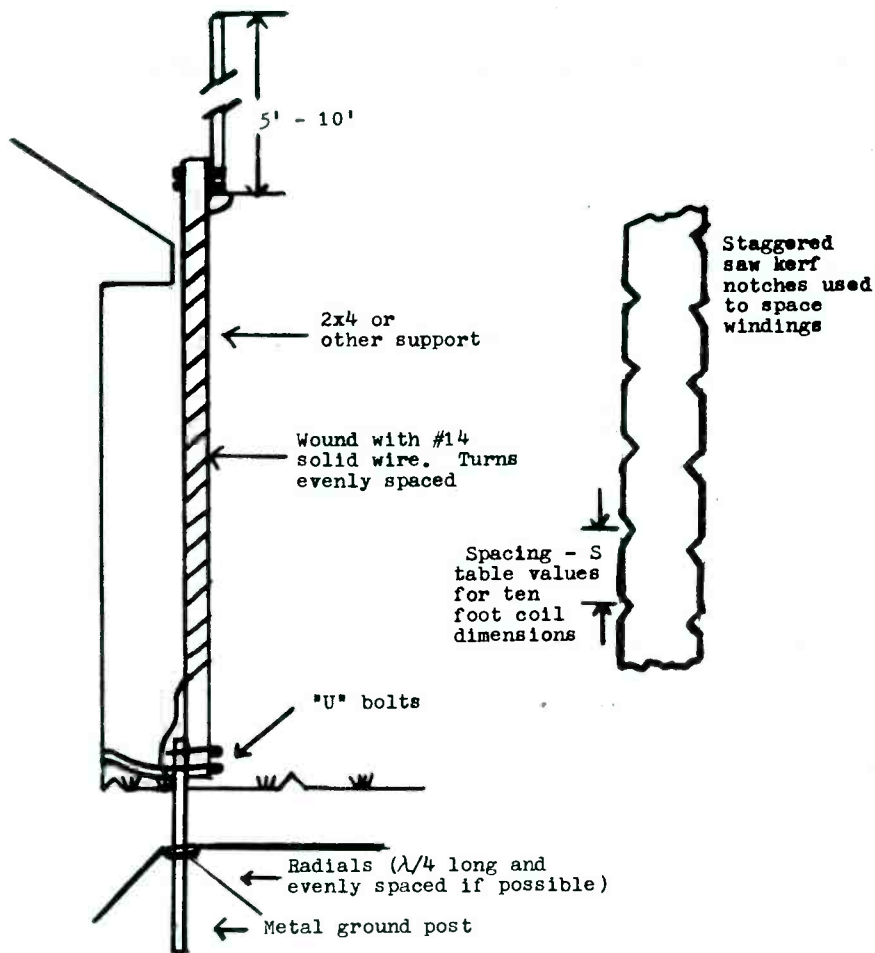

my helihor, and plan to keep it nearby. It easily compares with the two longwires I have for my R4B and SX110; and this astonishes me!

=====

A HELICAL WOUND VERTICAL FOR SWL. . .by Thom Skeer. . .At a recent SCADS meeting, an interesting discussion of SWL antennas was sparked by Jim Young's excellent presentation. The following description is of a compact dimensioned SWL antenna for the small lot owner. Basically, the antenna is a vertical wood, or other dielectric, support extending from the ground to a point slightly above the eave of the house or higher. The antenna is topped with an aluminum rod or other whip and wound with wire. The windings should be spaced to occupy as much of the vertical support as possible and be connected to the base of the whip or rod. The lower portion of the coil is connected, either directly or via a tuner, to the receiver's antenna terminal. The connection may be made with a coaxial cable having the shield grounded.

Here on the desert I use a ground plane made of wires buried under the surface of the ground and connected to a metal stake at the base of the antenna. The ground plane wires should extend radially outward in a symmetric pattern. In my location, they extend only in a generally north-south direction but the reinforcing in the slab foundation may contribute some ground conductivity in one direction.