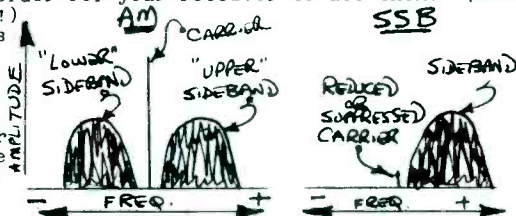

In an AM transmitter, we transmit a "carrier". This is the signal you hear in the absence of any music or talk. The amplitude or "strength" of the carrier is varied or "modulated" by the program material. (Music/voice). This process generates two more signals called "sidebands", situated on either side of the carrier. (See diagram) These sidebands contain the actual intelligence being broadcast, but the carrier is required for these sidebands to "heterodyne" against in order for your receiver to use them. (Most of us by now know what "hets" are!) In the SSB transmitter, we suppress or reduce the carrier, then eliminate one of the sidebands. Usually the lower sideband. What is left is a SINGLE SIDEBAND with little or no carrier. Most feeder and UTE stations transmit a little carrier as a "reference" for special receiver circuits to "lock" on to.