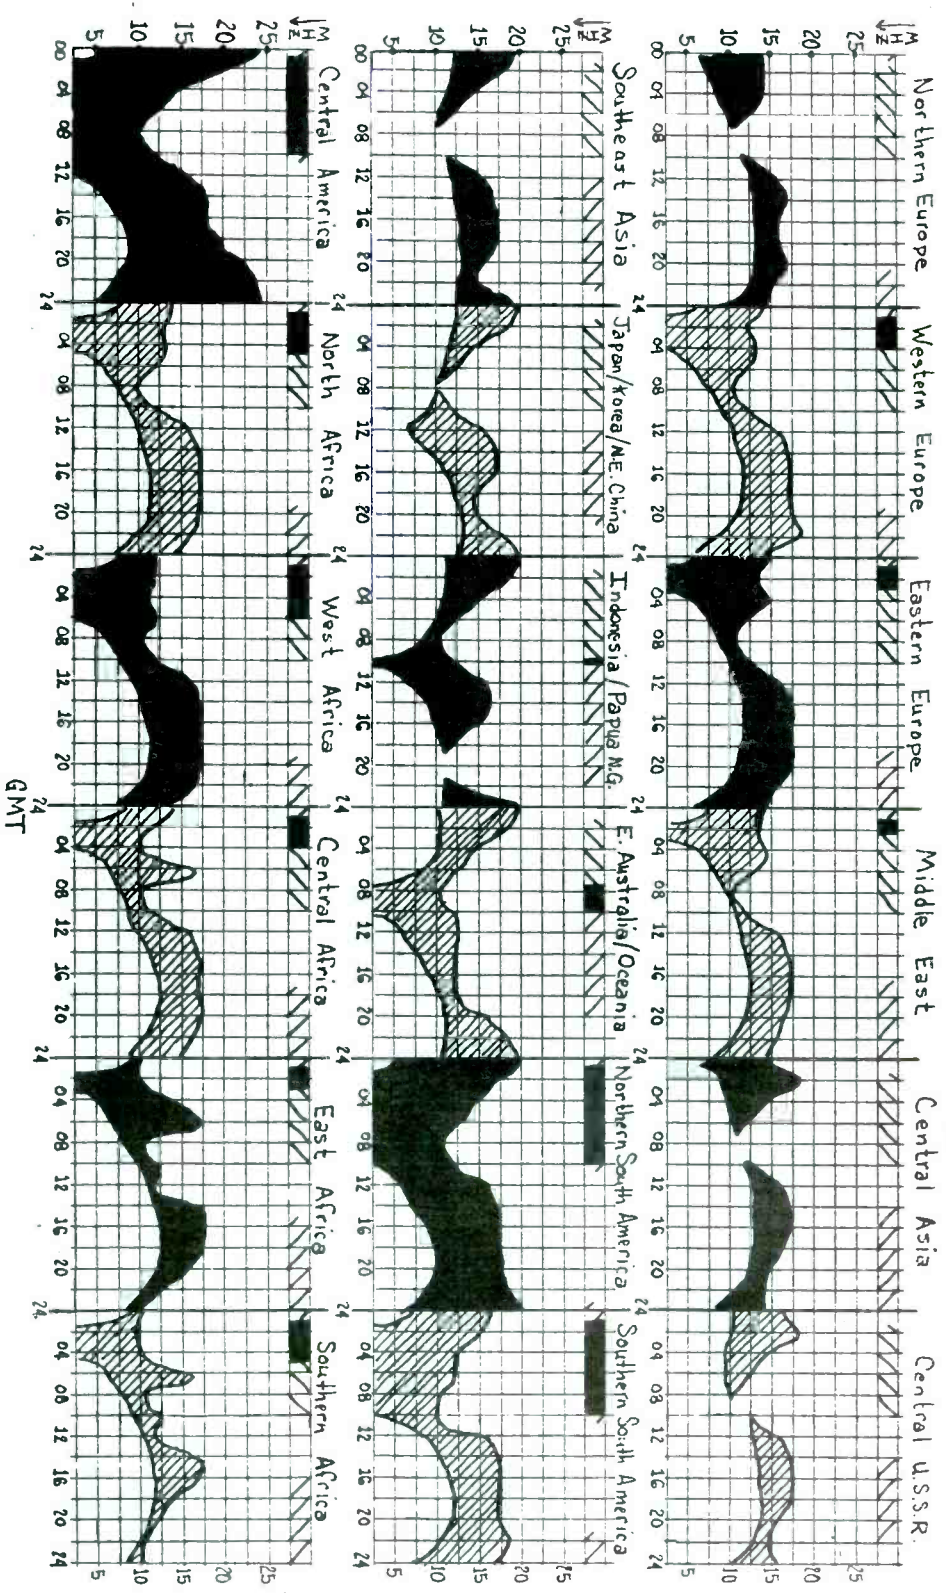

ECNA

(All times in GMT)

ECNA