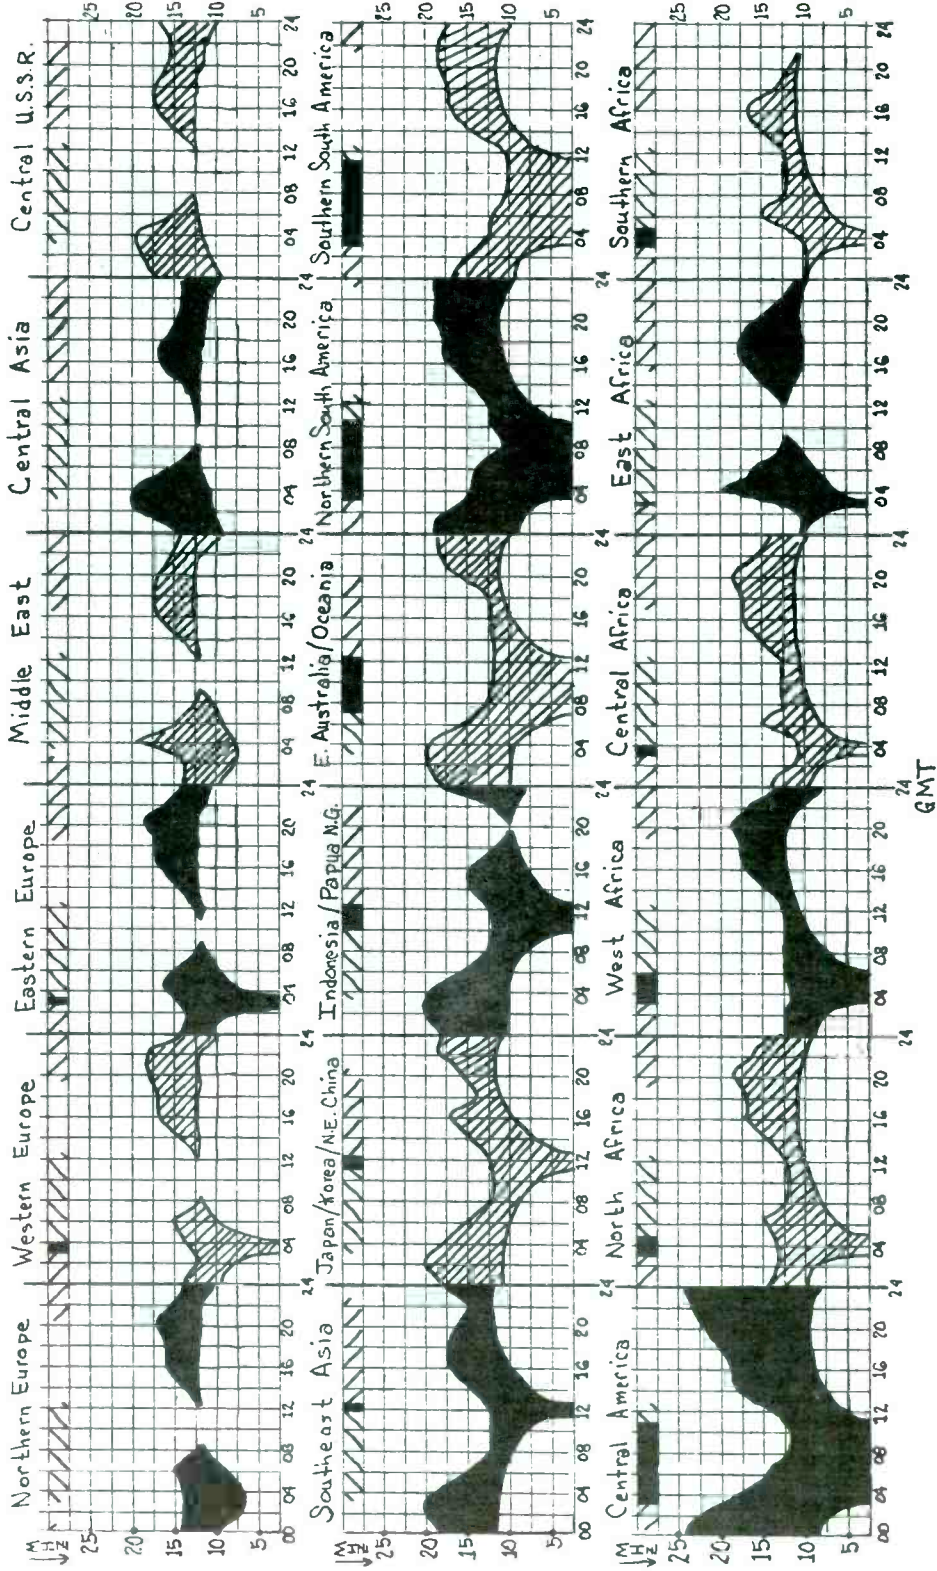

WCNA

(All times in GMT)

WCNA