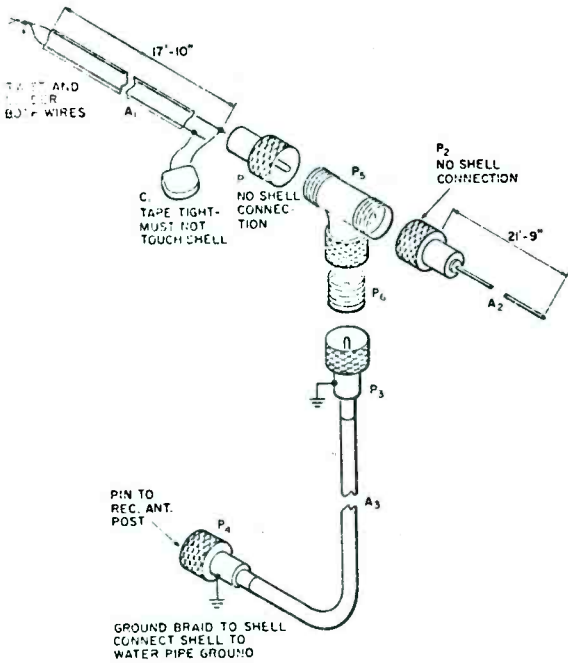

IN-OUTDOOR ANTENNA

By Barry L. Travis

As I live in an apartment it is almost impossible to erect an antenna because of the conditions of my lease. But the following antenna is just the thing that can be used by just hanging it out the window and hauling it in when not in use. The total cost is about $6.00 and it works very well on 13 through 49 meters. I have used this system to log many countries.

Parts List:

- A1 - 300 ohm TV twin-lead (20 gauge) 17 feet 10 inches long.
- A2 - "split" household ribbon lampcord (plastic covered) 21' 9" long.
- A3 - Coax transmission line (RG- 58/U) 10-12' long.

C1 - 22pF Disc ceramic 1KV (or smaller).

F1-4 - PL-259 Amphenol.

P5-M - 258 Amphenol.

P6-PL - 258 Amphenol.

A 13-meter halfwave is only 21 feet 9 inches long and will be used for one leg of the system. The other leg will take the form of a simple closed loop 17 feet 10 inches long. This is made up from No. 20 gauge 300-ohm TV twin lead. One end is soldered together and the other end is capacity coupled by means of a 22pF fixed capacitor. PL-259 Amphenol plugs are used to terminate each leg. The two legs are then fitted to a M-358 T adapter and fed to the receiver through ten or twelve feet of RG58-U coax fitted with PL-259's. The coax braid and shells should be grounded. The antenna system is a simple untuned broadband type that will give excellent results from 13 through 49 meters. Once the unit is finished, it will never need care or adjustment and can be simply draped out any window for convenient use.

THE JOY OF INEXPERIENCE IS GETTING TIMBUCTU

By Bart Beal

It is a legend in the desert, a mirage in the mirror of the mind. It is challenging, like a mountain peak, enticing like a flea-power exotica, elusive as Shangri-La

If you have ever searched for a tiny voice from paradise lost, you will understand what "getting Timbuctu" means.

Search and Timbuctu. They go together for me like - well, like the moon and stars. Always out there, waiting. Sometime I'll get Timbuctu, and like any serious explorer I will chart my way, so that at the end there will remain a map, for others to follow.

Why do I believe I'll get Timbuctu? Perhaps it's a hunch; maybe it's a need. Maybe it's because nothing becomes real until you hear it. Hearing is believing, too.