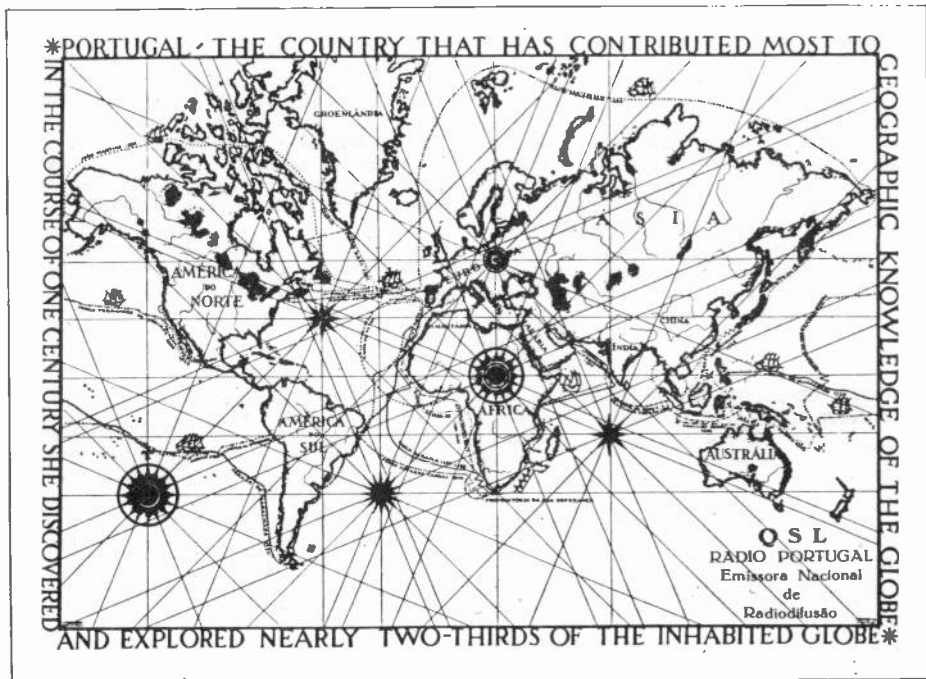

HOLLAND: R. Nederland, 5965, 1 of the 13 antennas cd in 45d air + same cd in 9d for rep on 6165 (SCANNELL MA); no freq, cd of man and woman looking at a view from a mountain in 9d (SCANNELL MA); 92715, WDXHAC cd in 53d + sked, f/d (STRAUMANIS IL)

HUNGARY: R. Budapest, 9833, "typical" cd w/plug for RESWC on reverse, 2mo for no rp (M. RAYMOND MA)

LUXEMBOURG: R. Luxembourg, 6090, f/d cd w/antenna and coat of arms in 23d for 1 IRC (YAJKO PA), same in 20d for 1 IRC (ZIMAROWSKI MA)

MALTA: Deutsche Welle, 6065, 20th anniversary cd, stamped "Deutsche Welle Test Malta" 3 $\frac{1}{2}$ mo sfc, no rp (LANOUE MA); 9610, f/d circles cd in 2mo (MOORE PA); 11705, circles cd in 86d air for no rp (CHAFFIN CAM), same in 146d air + a Christmas and New Years gift sent (presumably) to all monitors--a very handsome and useful World Atlas (DU RANT THAI) (Is Kenga on it, Henry?? bc). 11865, f/d circles cd stamped "Test Malta" in 60d air, Gilfer rep form w/2 IRCs (GRIDER MD), 20 Jahre cd in 104d /s/ H.A. Hochfrequenz (your joke or theirs, Tom?? bc) (GAVARAS MN)

R. Canada Int'l., 6100, f/d HAC cd in 2 wks (MOORE PA); 7250, same in 23d (ZIMAROWSKI MA)

NORWAY: R. Norway, 17795, f/d reindeer cd in 24d air for 1 IRC (YAJKO PA)

POLAND: Polish R., 9540, cd w/2 cockerels in 23d air, no rp (ROSE ENG); 11815, cd #3 in map series, 43d air for no rp (PIMBLETT ALB)

PORTUGAL: Emis. Nac. de Radiodifusao, 6025, color photo of clipper ship "Sagres" in 10d air, for 1 IRC and PP rep (GUATNEY MI), same in 14d air for EE rep (SCANNELL MA)

R. Portugal, 6025, f/d clipper ship cd in 21d air, 2 IRCs (VAN HIMBERGEN MI); 11935, Sagres cd in 16d air (FAMULARO NJ); 15340, same in 40d air, no rp (CHAFFIN CAMERON); no freq., same cd in 13d (SMITH FL). But I still like the old map card--nostalgial! bc

Ibra R., 9670, f/d red, black, white cartoon cd in 29d air for 1 IRC (ZIMAROWSKI MA)

R. Free Europe, 15215, f/d blue/white cd s/site "Portugal" for Romanian bcst, no time (HANDLER IL)