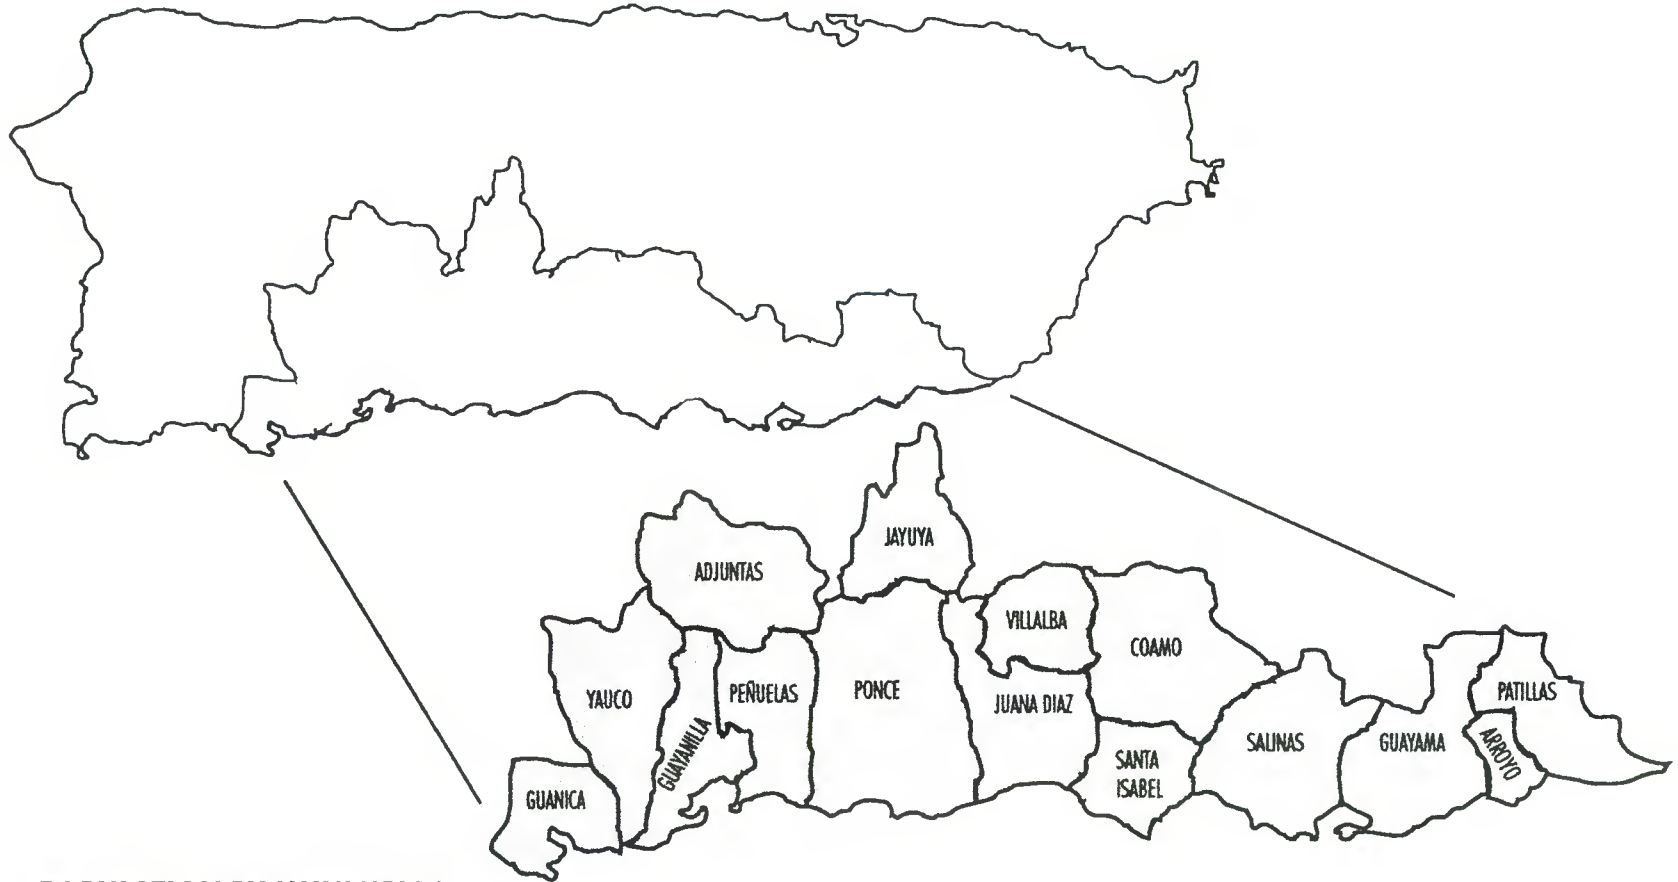

SOUTH AREA

Municipios Included Proportionately in Radio Audience Estimate Survey

POPULATION BY MUNICIPIOS

Total Population 12+: *452,213

Ponce	150,186	Salinas	23,020	Patillas	16,265
Juana Diaz	37,077	Villalba	19,390	Adjuntas	15,735
Yauco.....	35,495	Peñuelas.....	18,667	Santa Isabel.....	13,021
Guayama.....	33,492	Guayanilla.....	17,597	Arroyo	15,520
Coamo.....	27,876	Guanica.....	16,657	Jayuya	12,215

• PROJECTION OF 1999 POPULATION