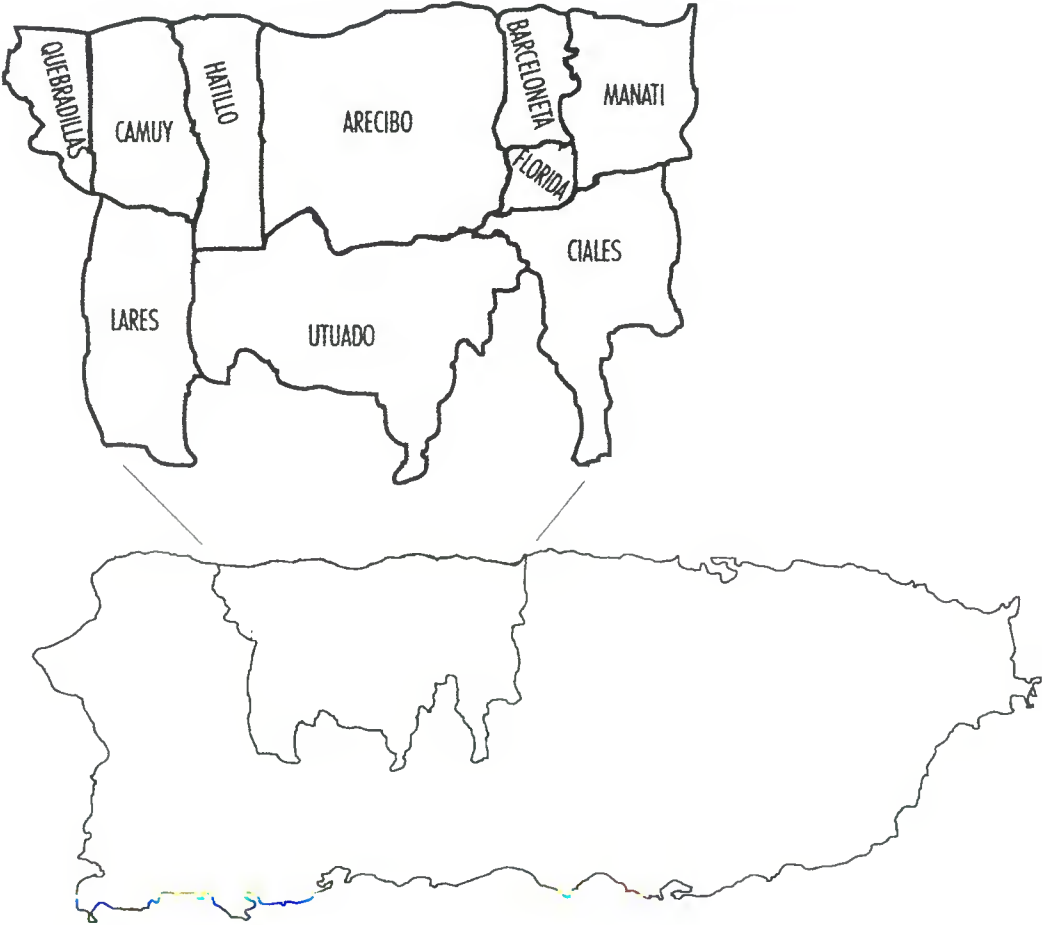

NORTH AREA

Municipios Included Proportionately in Radio Audience Estimate Survey

POPULATION BY MUNICIPIOS

Total Population 12+: *275,177			
Arecibo	80,663	Lares	23,908
Manatí	32,151	Barceloneta	18,026
Utuado.....	27,994	Quebradilla	17,866
Hatillo.....	27,916	Ciales	14,550
Camuy.....	24,771	Florida	7,332

* PROYECTION OF 1999 POPULATION