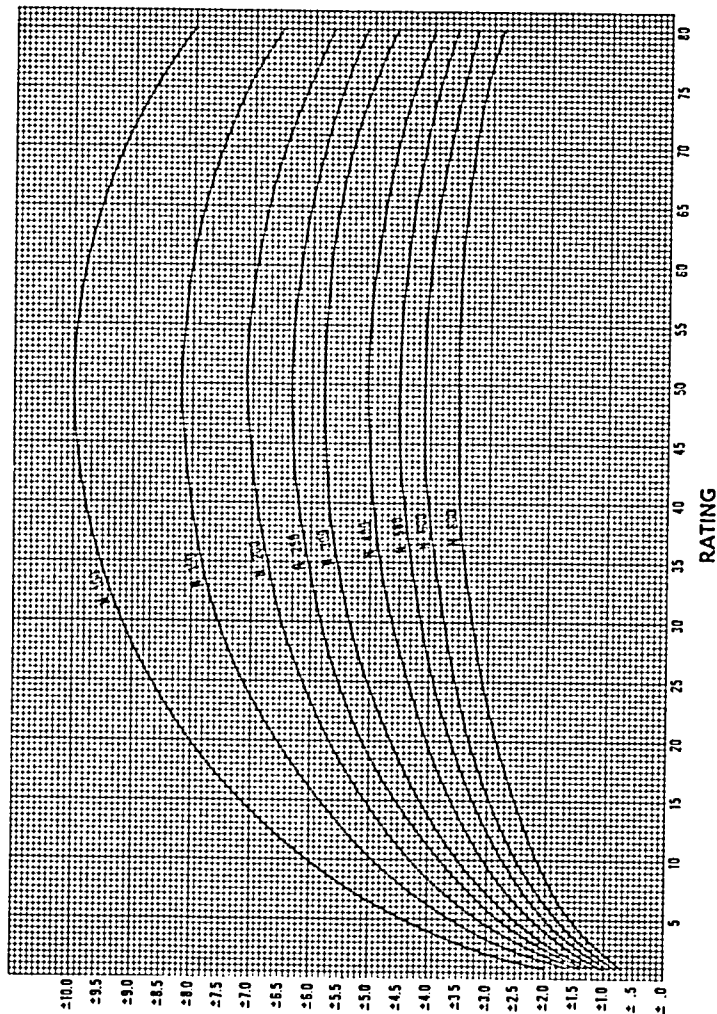

CHART SHOWING STATISTICAL VARIATION ONLY

DESCRIPTION OF STATISTICAL VARIATION CHART:

TO DETERMINE STATISTICAL VARIATION OF PERSONS LISTENING

1. Convert Persons Listening in desired category into a percent by dividing by total persons in this category (e.g., Persons in "Estimated Persons").
2. Locate this percent point on Rating Scale.
3. Project percent point upwards to sample base for "N" on each curve representing effective sample size.
4. From this point on curve project horizontally to vertical scale and note plus and minus ($\pm$) variation.
5. Multiply Persons (in report measurement area) by this plus and minus percentage ($\pm$) variation.
6. This resulting figure added to and subtracted from the Persons listening gives you the relative range which may be expected in the sample. In such a sample, the chances are 955 out of 1000 that an absolute measurement of Persons Listening would fall within this range.

TO DETERMINE RELIABILITY OF A RATING

1. Locate the rating on the Rating Scale.
2. Project rating upwards to the curve representing effective sample base for the data you are working with. ("N" on each curve represents effective sample base.)
3. From this point on curve project horizontally to vertical scale and note plus and minus ($\pm$) variation.
4. The figure added to and subtracted from the rating gives you the rating range in a theoretically perfect probability sample. In a 955 out of 1000 sample, the chances are 955 out of 1000 that an absolute rating would fall within this range. Please refer to the chart description above for the advantages and limitations in the application of this chart to ARB data.

SPECIAL NOTATION FOR AM-FM COMBINATIONS*

AM-FM station combinations were simulcast during the time both stations were on the air except for the stations listed below, which were programmed separately for one or more half-hours during one or more days in the periods indicated below.

Stations   Periods When Separate Programming Occurred, 6:00AM to 12:00AM

No separate programming occurred among AM-FM combinations listed in this report.

*Broadcast information, such as the time the station signed on and off the air, and, when appropriate, whether or not the station programmed separately from its affiliate station, is requested from radio stations in the survey area. In the event a station does not supply this information, the requisite data is obtained from the current issue of "Spot Radio Rates and Data," published by Standard Rate & Data Service, Inc.