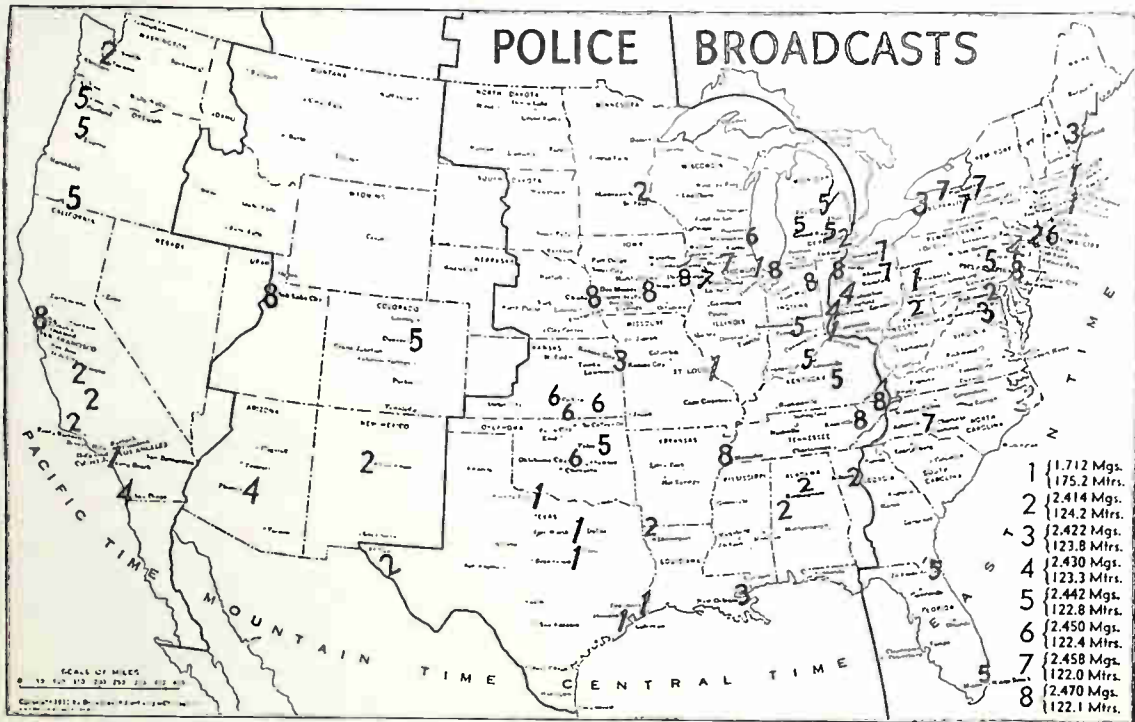

From advance programs of the three major networks, we compile RADIO MENU. It lists the three programs to be heard during each of the sixteen 15-minute periods each evening of the week in a new and compact form. Most repeat from week-to-week so they are reasonably accurate for a month or more. A number appears after each listing, directing you to one of six small maps, which show the area served by that program. Listeners outside those areas will be guided to desired programs by the symbols *, †, ‡ and § designating the network stations on the first four pages of this log. Those within the area are guided in the same manner to a local or nearby station. It is readily adapted to any time zone. Radio Menu serves to remind listeners of their favorite programs which might otherwise be forgotten and acquaint them of many splendid features that are not listed in their local papers.