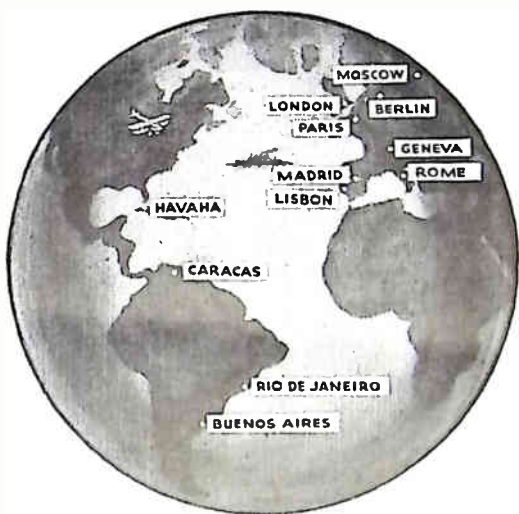

One of the world's five pioneer short wave stations may be heard from Heredia, C. R., "the city of flowers in the land of the coffee trees."

Maybe it's the Solano, the fierce prevailing winds of Madrid, that give so much power to EAQ over which come the fantastic mountain songs of Spain.

Personality plus fairly oozes through the air waves in the voice of Edward Startz from Hulzen, Holland.

Typical of prolific Italy is its daily opera broadcasts from Rome.

"All through this hour, Lord be my guide,
And by Thy power no foot shall slide."

So sing the chimes of Big Ben from the Daventry stations across land and sea and from pole to pole of this spinning planet.

Tune-in the World!

New 1934 All-Wave

PHILCO

Listen to England, Germany, France, Russia, South America, etc. etc.

From advance programs of the three major networks, we compile RADIO MENU. It lists the three programs to be heard during each of the sixteen 15-minute periods each evening of the week in a new and compact form. Most repeat from week-to-week so they are reasonably accurate for a month or more. A number appears after each listing, directing you to one of six small maps, which show the area served by that program. Listeners outside those areas will be guided to desired programs by the symbols *, †, ‡ and § designating the network stations on the first four pages of this log. Those within the area are guided in the same manner to a local or nearby station. It is readily adapted to any time zone. Radio Menu serves to remind listeners of their favorite programs which might otherwise be forgotten and acquaint them of many splendid features that are not listed in their local papers.