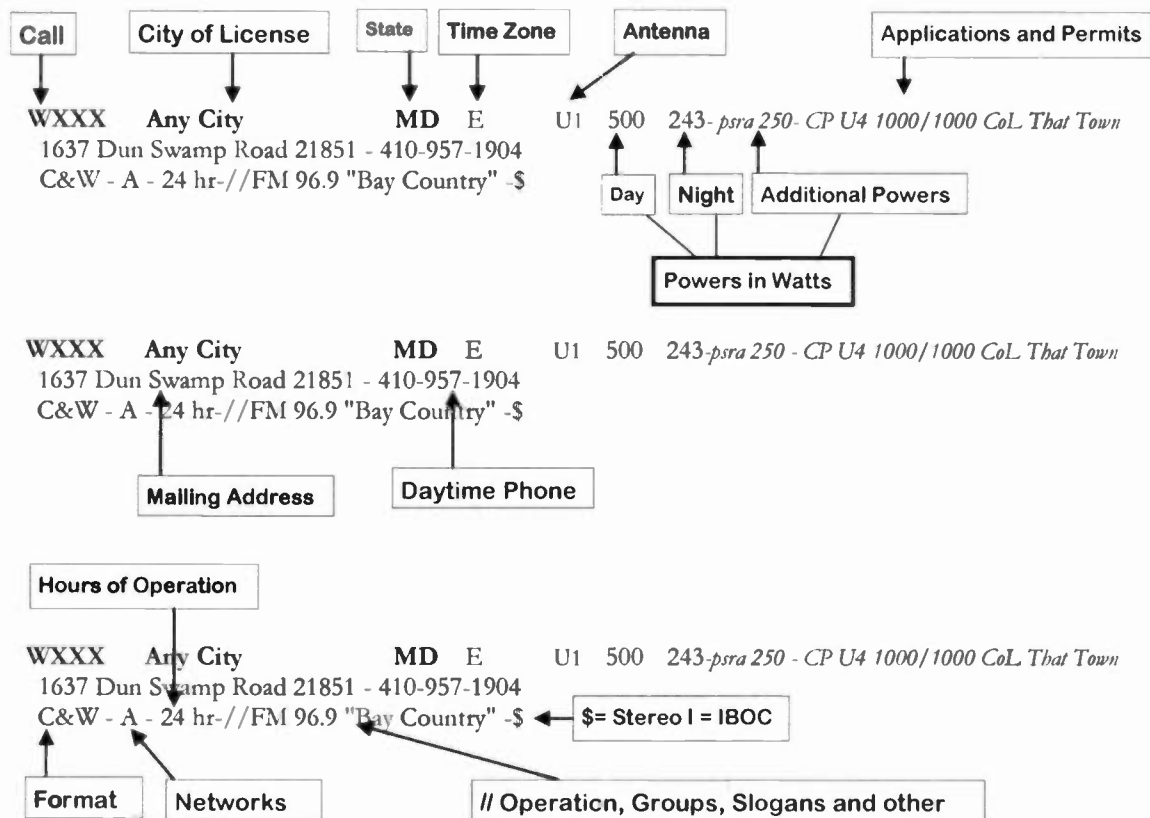

How to read the AM Radio Log

Call

The call letters of the station or an indication that it is the Voice of America (VOA) station on 1180 kHz. Calls of stations that have not previously operated on a given frequency contain a #: C#, K# or W# (with a number for database integrity). A small "n" is a nighttime only operation.

City of license

City of License, or in certain cases, multiple cities used for legal station identification. These are shown as they appear in the FCC database. Even though you may hear multiple cities announced during an ID, that is usually for promotional reasons. My local KEPN-1600 ID's as "Lakewood-Denver"; Lakewood is the City-of-License, and Denver is the major market that is served. In these instances, the City-of-License must be mentioned first.

Time Zones

A = Atlantic (E +1) or Alaskan (E -4) N = Newfoundland (E +1 1/2) E = Eastern C = Central (E -1) M = Mountain (E -2) P = Pacific (E -3) H = Hawaiian (E -5)
(+) = Does not observe Daylight time

Antenna Codes (See Page vii)

Additional Powers

This column shows powers used in the special hour categories as outlined in the Definitions of Operating Hours section of these instructions. If known, we list PSSA powers here. Those stations that we know have no PSSA powers are also listed as having none. (More on