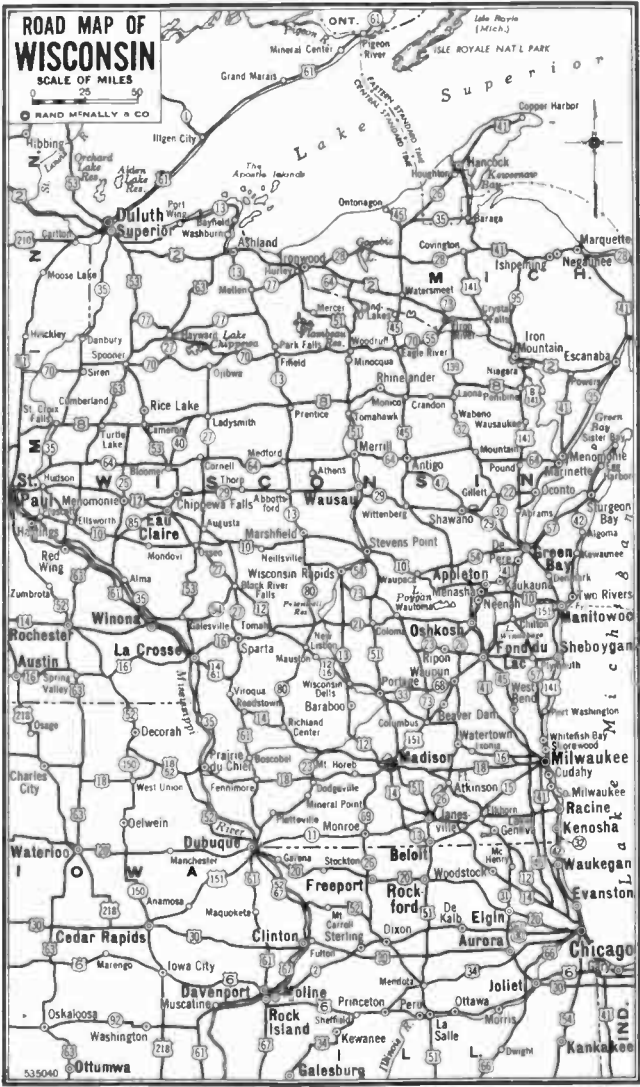

ROAD MAP OF WISCONSIN

SCALE OF MILES
0 25 50

© RAND McNALLY & CO

535040