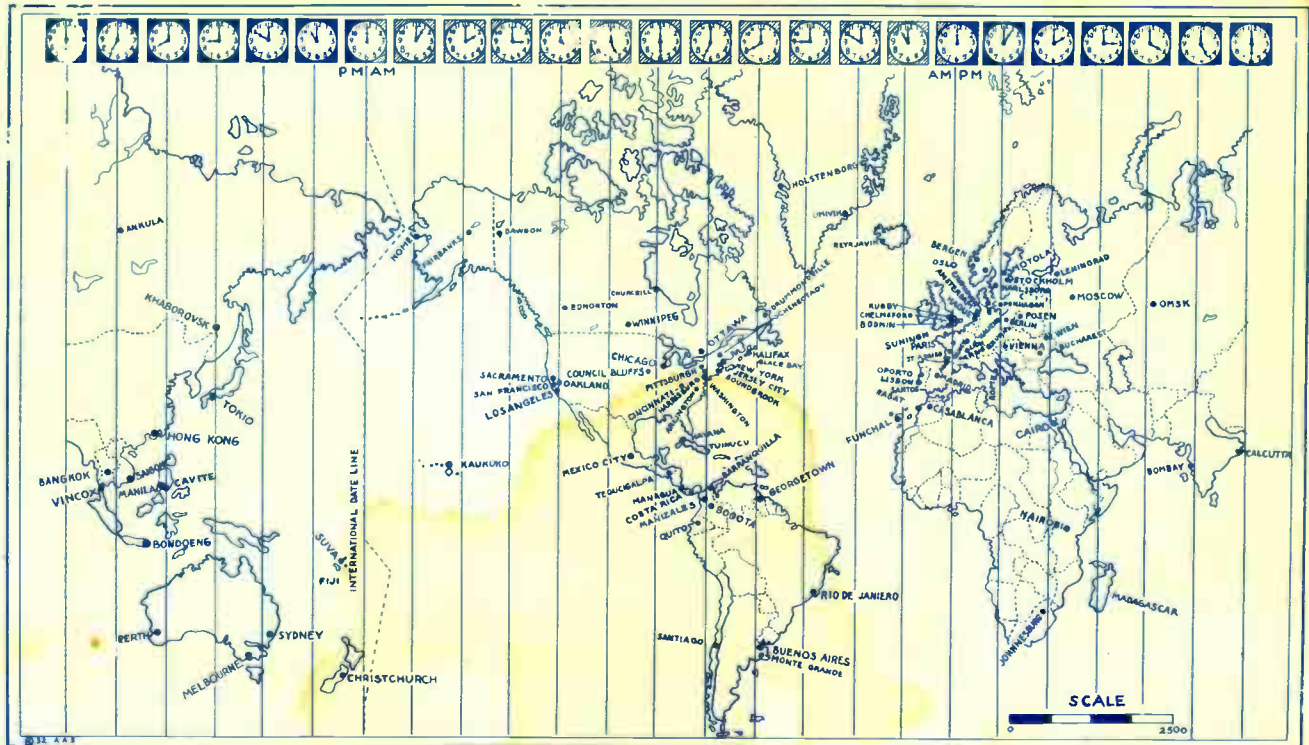

Copyright 1933 By All American Service, 217 North Clark Street, Chicago

LATEST INFORMATION RELEASED BY  
**RADIO COMMISSION**

World Radio History

Short Wave Reference Map of the World

# HOURS AND DAYS OF WEEK IN U. S. TIME THAT WORLD SHORT-WAVE STATIONS ARE ACTUALLY SCHEDULED TO BROADCAST

Foreign Short-Wave Broadcasting Stations listed below are known to be on the air at the times stated. All time given is Eastern Standard Time. American stations are not included in this list because they are usually broadcasting during the same hours of the station they relay. For instance, W3XAL, Boundbrook, N. J., relays the N.B.C. Programs from New York. W8XK relays KDKA's Program. The best hours for reception of Short-Wave Stations are as follows: From 15 to 30 meters best reception may be expected between daylight and 2 P.M.; between 25 and 50 meters from 2 P.M. until about sundown; and between 45 meters and 160 meters after sundown. Asiatic and Australian stations are received best from 3 A.M. to about 7 A.M. in early morning, from about November to April. European stations come in best between 9 A.M. and 7 P.M. from about March to November. South American Stations are best received in the colder months after sundown until about 11 P.M. American and Canadian Stations are received best from 8 A.M. until midnight.