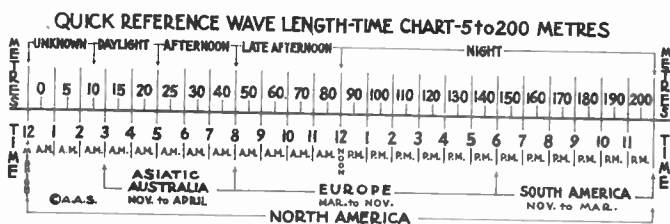

Location	Time of Broadcast	Call	Meters
Aranjuez, Spain	7:20-9 P.M. Mon. to Fridays	EAQ	30.7
Aranjuez, Spain	1-3 P.M. Saturdays	EAQ	30.7
Barranquilla, Colombia	8-10:30 P.M. Mon., Wed., Friday	HKD	50.0
Belgrade, Jugo Slavia	10 A.M.-12 Noon; 1-5 P.M.	.....	30.0
Berlin, Germany	8:00 A.M.-7:30 P.M. daily	.....	31.4
Chelmsford, England	7:45 A.M.-8:30 A.M.; 8:45 A.M.-7 P.M. M.-F.	G5SW	25.5
Chelmsford, England	6:00 A.M.-9:00 A.M. Sat. only	G5SW	25.5
Chi-Hoa, Indo-China	6:30 A.M.-10:30 A.M.	F31CD	49.0
Gothenburg, Sweden	11 A.M.-5 P.M.	SBG	36.4
Guatemala, Guatemala	12:30 P.M.-1:30 P.M.	TGW	21.0
Guatemala, Guatemala	9:00 P.M.-11 P.M.	TGW	41.0
Heredia, Costa Rica	7:30 P.M.-8:30 M. W.; 9-10 P.M. Thur., Sat.	T14	29.3
Hilversum, Holland	10 A.M.-2 P.M. and 5 P.M.-6 P.M., Wed.	PCJ	31.3
Hilversum, Holland	7-9 P.M.; 12-2 P.M.; 5-6 P.M., Thurs.	PCJ	31.3
Hilversum, Holland	7-10 P.M., 12-2 P.M., Fridays	PCJ	31.3
Hilversum, Holland	7 P.M.-2 A.M. Sundays	PCJ	31.3
Khabarovsk, Siberia	3-9 A.M.	RV15	70.2
Melbourne, Australia	3 A.M.-9:30 A.M. Wed. and Sat.	VK3ME	31.6
Mexico, Mexico	3-4 P.M.	XDA	25.5
Montreal, Quebec	7 P.M.-Midnight	VE9DR	50.0
Paris, France	9:30 A.M.-12:30 P.M.	FYA	19.7
Paris, France	1-3 P.M.	FYA	25.1
Paris, France	4-6 P.M.	FYA	25.6
Quito, Ecuador	9-11 P.M.	HC1DR	47.0
Quito, Ecuador	8:30-11 P.M.	HCJB	52.5
Rabat, Morocco	8:30-10 A.M., 11 A.M.-1 P.M., 3-7 P.M.	PTT	32.3
Rome, Italy	4-6 P.M.	I2RO	25.4
San Jose, Costa Rica	2-10 P.M.	TIRC	31.4
Sydney, Australia	1-3 A.M., 5-9 A.M., 9:30-11:30 A.M. Sun.	VK2ME	31.3
Toronto, Ontario	1-10 P.M.	VE9GW	25.4
Vatican City, Italy	5-5:15 A.M. Monday to Saturday	HVJ	19.8
Vatican City, Italy	2-2:15 P.M. Monday to Saturday	HVJ	50.3