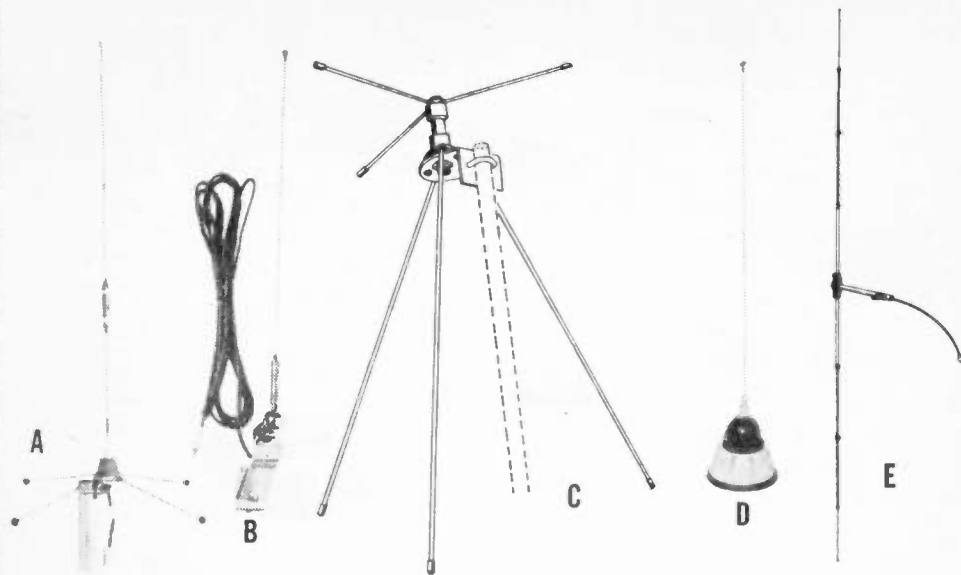

OMNI FIXED AND MOBILE ANTENNAS

Omnidirectional antennas for fixed and mobile operation come in a number of sizes and shapes. Figure A above is an Antenna Specialists UHF gain antenna for rooftop or tower mounting. Figure B gives wheels to Action listeners with a VHF-Hi gutter-mounted antenna from New-Tronics, their model UHG-10. Another New-Tronics antenna at Figure C covers the entire range of 40 to 700 MHz in a fixed antenna, the DCX Disccone. Rooftop or trunk mounting is a favorite spot for the Antenna Specialists MON-2 whip in Figure D that can be "cut" for VHF or UHF use. Finally, Figure E shows the Avanti Ramrod all-purpose 27-170 MHz adjustable antenna for portable operation.

passing through that region. And on some runs, the North Atlantic route, for example, eastbound flights use certain wavelengths, westbound flight, others. On other paths, north and southbound craft use separate frequencies.

The aircraft often identify with special flight names. Pan Am, for instance uses the term, *Clipper*; Canadian Pacific planes identify with *Empress*; while BOAC. British Overseas Airways, refers to its flights as *Speedbird*. Other airlines simply use their corporate name and the flight number. Examples? Clipper 427, Braniff 287, etc.

Then there are the aeronautical weather broadcasts, known as VOLMET. These regularly scheduled broadcasts provide weather information for airborne planes, usually hourly or half-hourly. They operate on certain fixed frequencies and broadcast meteorological information for the important airports along designated flight paths. VOLMET transmissions use amplitude modulation (AM) and are easily received by DXers. In fact, most SWL's are introduced to the fun of listening to the aero utility transmissions by stumbling across one of the VOLMET stations.

In More Detail. There is a lot of published information available on marine, aeronautical and other utility stations, but unfortunately one has to purchase quite a few different specialized lists, usually from governmental sources, to get the full picture.

An excellent way to start your reference library is by investing $3 in a copy of the *Utility DXer's Handbook*, a publication of SPEEDX, P.O. Box 321, Santa Ana, California 92702. Also, Gilfer's *Confidential Frequency List*, at $3.95, contains over 50 pages of DXer information from "Time Signals and Standard Frequency" to "Hurricane Hunters." The SPEEDX booklet, some 48 pages packed with useful data, also will refer you to other specialized lists of utility stations if you wish to expand your library. By the way, SPEEDX is a DX organization that is heavily into utility DXing and its regular monthly bulletin has a fine section on the subject that will help you to keep up today. Drop a note to the same address if you're interested in particulars on becoming a member of this club.

Broadcasting Stations. Though, as we've already shown, the utility stations offer tre-