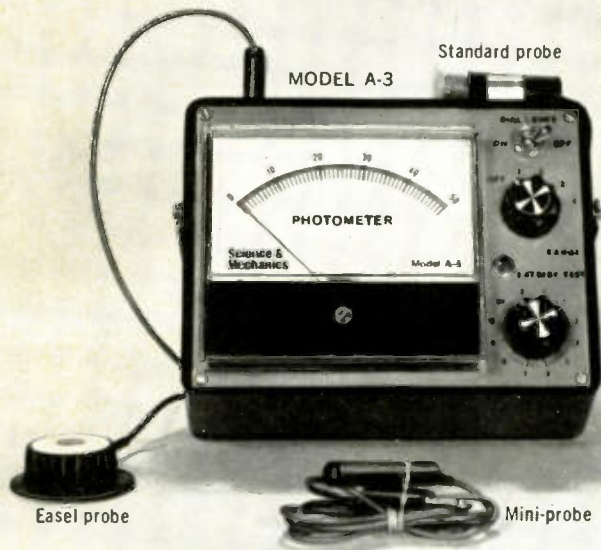

MODEL A-3

Standard probe

Easel probe

Mini-probe