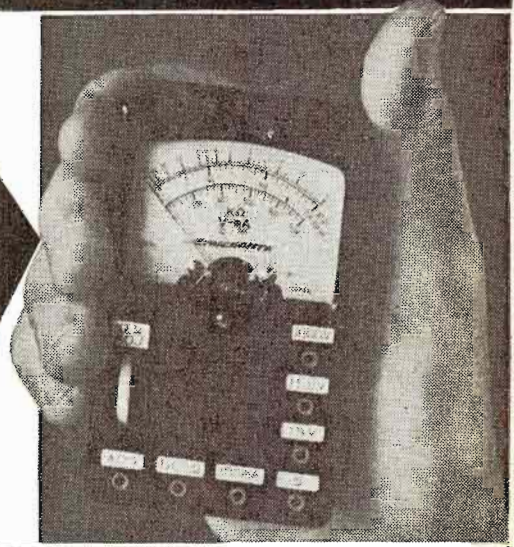

RADIO SHACK

SPECIAL GET-ACQUAINTED OFFER FROM THE COUNTRY'S LEADING ELECTRONIC PARTS DISTRIBUTOR!

1,000 OHMS/VOLT POCKET AC/DC VOM

Thousands Sold at Our Regular Low Price: ~~5.95~~
YOU SAVE $2.00

- Measures a Mere 3 1/2" x 2 1/8" x 1"
- Thumb-Set Zero Adjustment
- With Test Leads and Battery

Lowest price ever! 2-color scale; 5 ranges. AC/DC volts: 0-1000 in 3 ranges; 0-150 ma DC; 0-100 KΩ. 22-4027.

ONLY 3⁹⁵