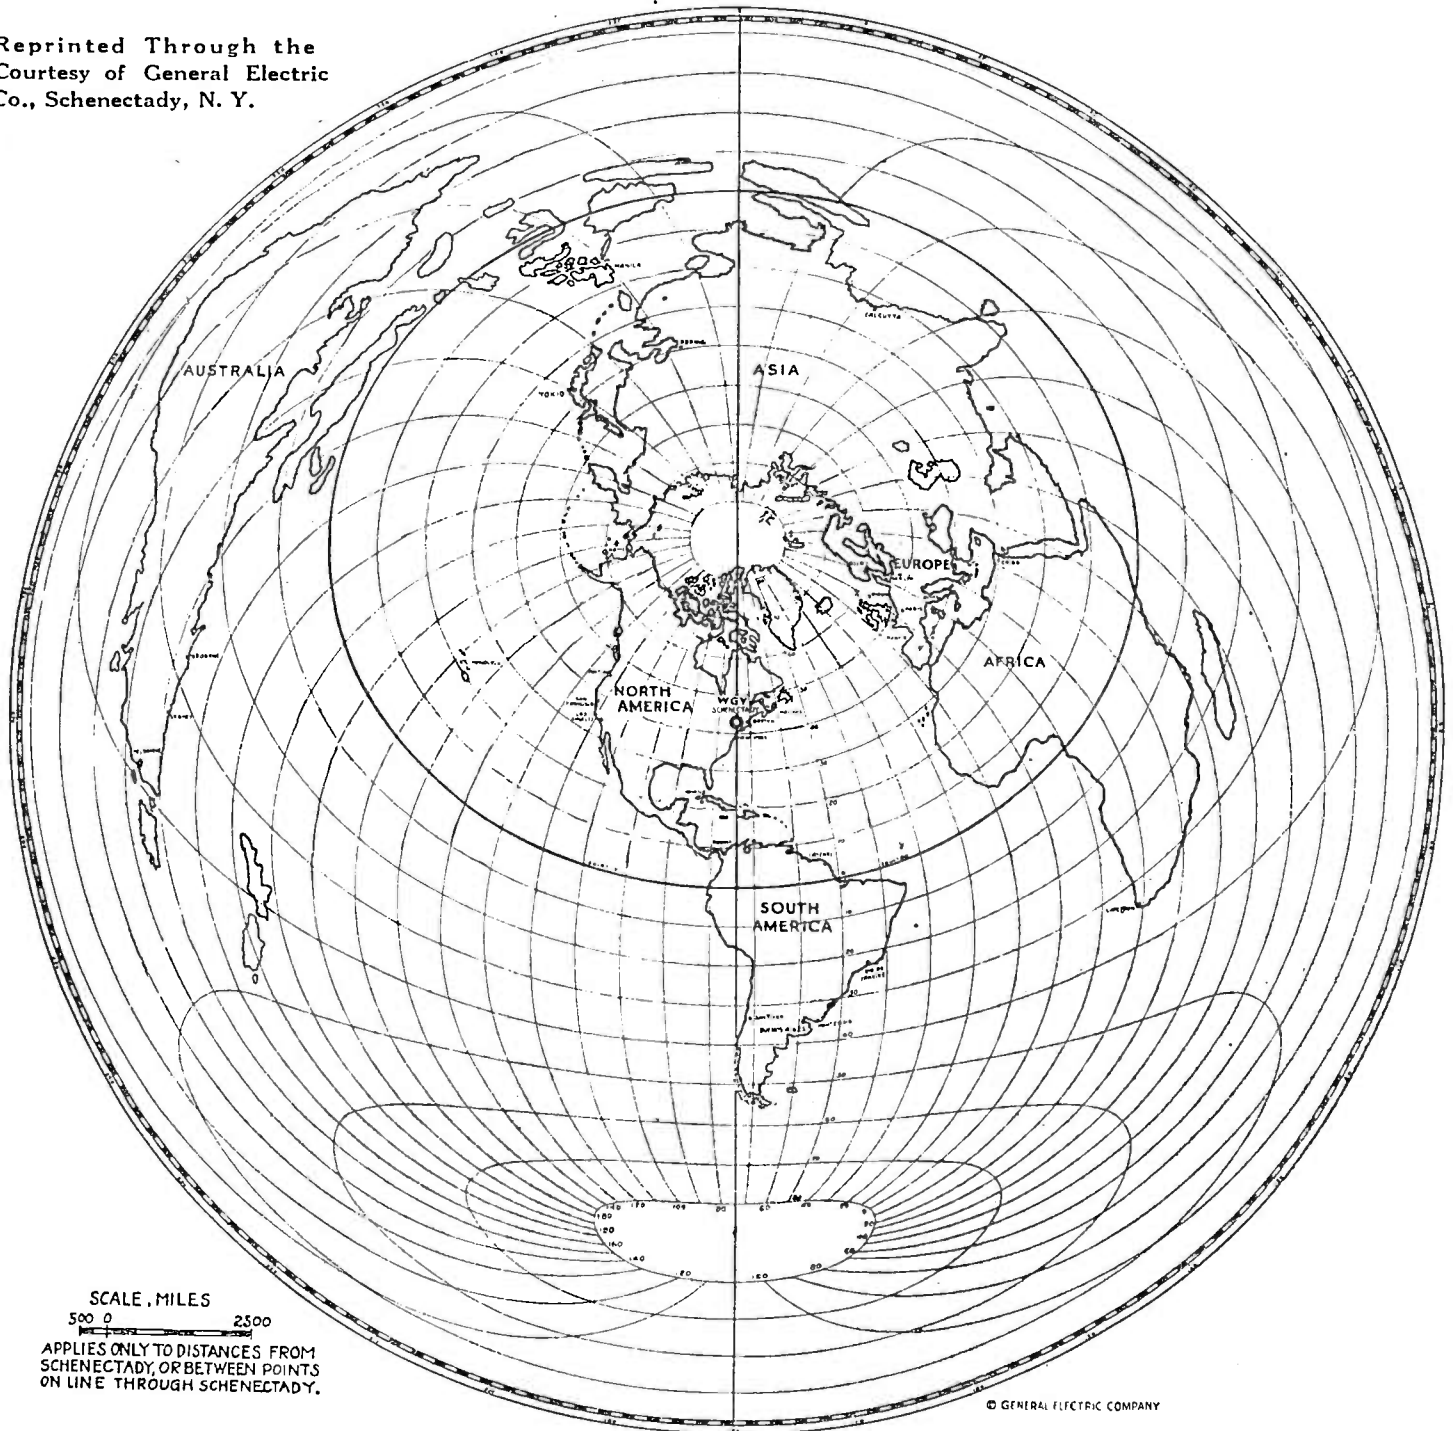

EQUIDISTANT ZENITHAL PROJECTION MAP

Reprinted Through the
Courtesy of General Electric
Co., Schenectady, N. Y.

SCALE, MILES
500 0 2500
APPLIES ONLY TO DISTANCES FROM
SCHENECTADY, OR BETWEEN POINTS
ON LINE THROUGH SCHENECTADY.

© GENERAL ELECTRIC COMPANY

If you have ever tried to figure the distance between any point in North America and a city in Asia, or South Africa making due allowance for the curvature of the earth, you will appreciate this distorted map which was drawn for the convenience of radio engineers of the General Electric Company in interpreting transmission tests.

It is known as an "equidistant zenithal projection," which means that you don't have to resort to spherical trigonometry or a slide rule to get either direction or distance between two points on the face of the earth, one point of which is the center of the map.

This map is drawn with Schenectady as a center and all measurements, to be accurate must be from or to Schenectady. An entirely different distortion would be produced if the map were drawn with London or Melbourne as a center.

The projection has three main uses. First it gives the straight line distance between Schenectady and any other point on the earth's surface. This is obtained by measuring the distance from Schenectady to the point in question and converting this measurement in inches into miles by means of the scale at the bottom of the map.

The map is valuable, in the second place, as it shows the nature of the intervening territory between Schenectady and

any other point. This is highly important for the radio engineer for, as is well known, the distance over which radio signals can be transmitted depends, among other things, on the nature of intervening territory, that is whether it is land or water. Distance transmission over territory three-fourths of which is water and one-fourth land is not so difficult as transmission over the same distance three-fourths land and one-fourth water.

In the third place the map gives the exact bearing or direction from Schenectady to any other point on the earth's surface. This bearing is obtained by extending a straight line through Schenectady and the point in question to the scale on the periphery of the map which reads directly in degrees. It would not be supposed, for example, that radio signals from Schenectady would travel within a few degrees of the North Pole to reach Manila. The average person would not expect a radio wave, traveling in a straight line and the shortest distance to Calcutta, to take a north-easterly route.

NOTICE—This map is accurate only for determination of distances between two places, one of which is Schenectady, N. Y. Because of the distorted nature of the map, very great variations arise. In other words the distance from San Francisco to London would not be accurate, but from Schenectady to London would. Use the other map to determine distances from Schenectady to where you live.

DIRECTIONS FOR USE OF MAP ON REVERSE SIDE

To Get Distance, cut out Scale and fasten on your town with brass paper fastener.