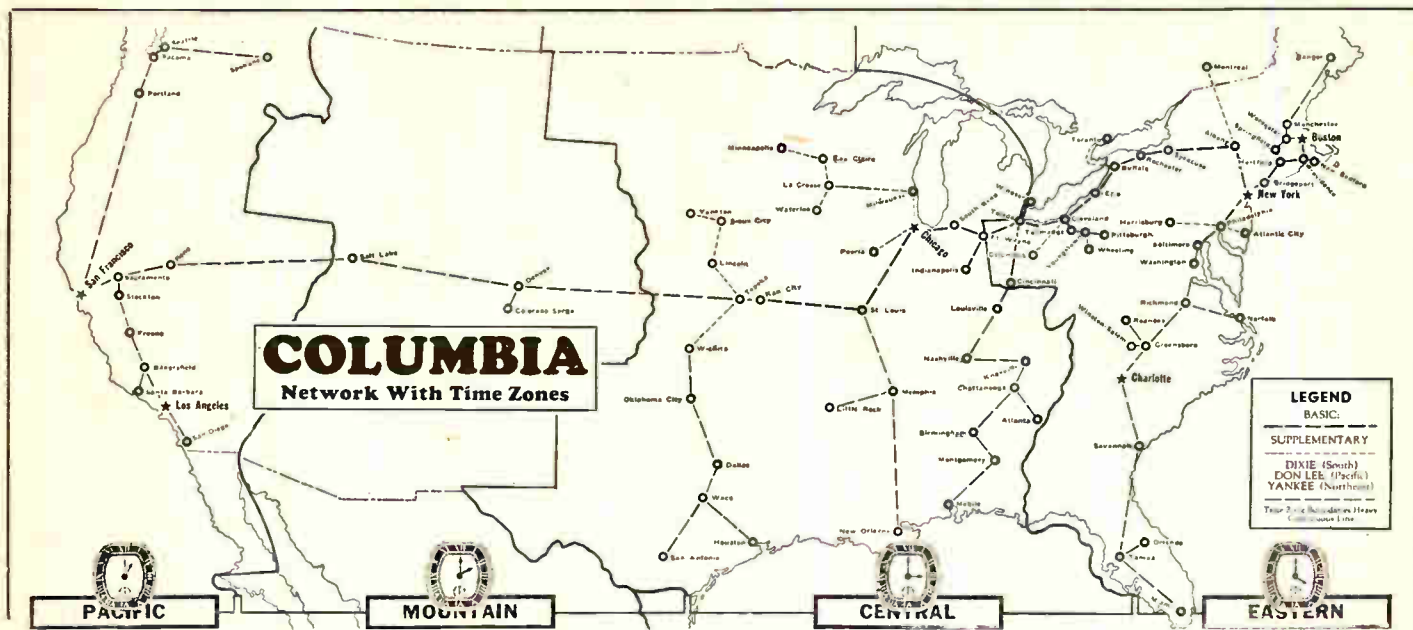

**COAST-T  
Broadcast  
And Affiliat**

M. H. AYLESWORTH  
President of NBC

**Q** Practically all programs listed in this magazine are from the chains of either the National or Columbia systems and the time they may be tuned in depends on the time zone in which the listener is located; practically all news and pictures are of artists appearing on chain programs.

The National Broadcasting Company is the oldest of the two transcontinental systems and operates two networks—the Blue and the Red. Its affiliated stations are mostly of large power.

**Total NBC Stations . 90**