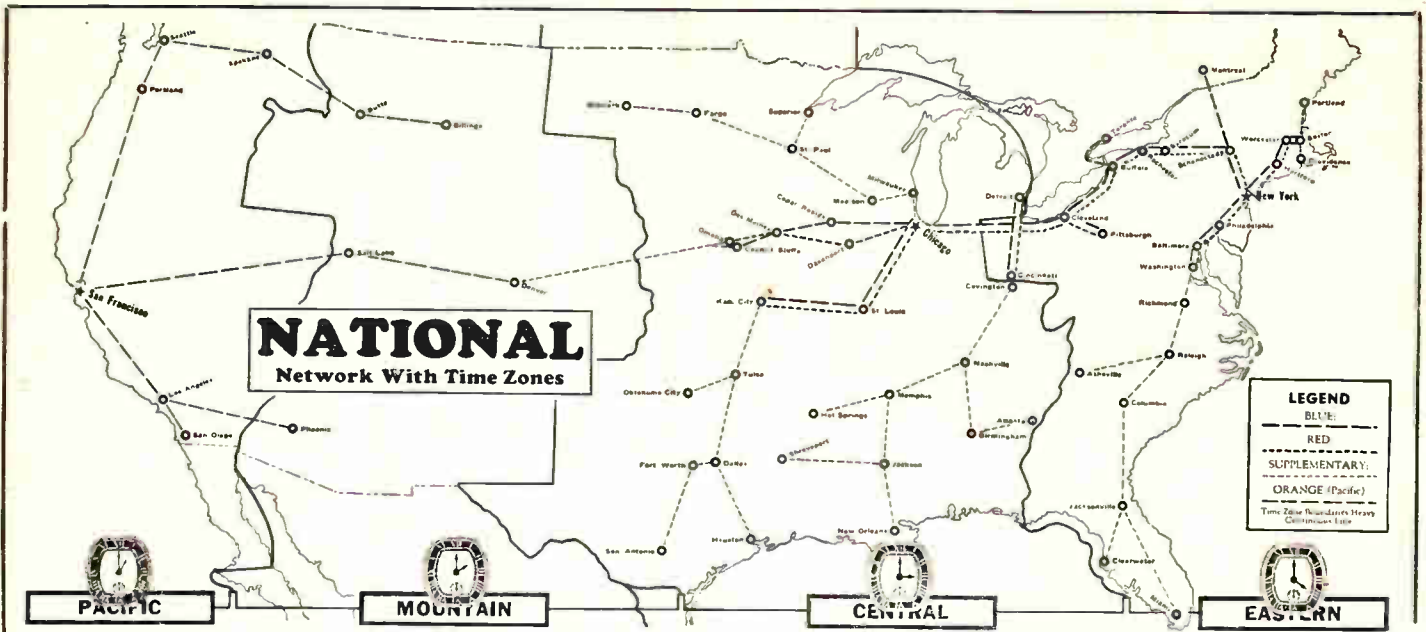

NATIONAL AFFILIATED STATIONS

BLUE; 22 Stations

Key: WJZ, New York, N. Y.

- 56 Philadelphia, Pa. (WFI).....500
- 57 Syracuse, N. Y. (WSYR).....250
- 67 Chicago, Ill. (WMAQ).....5,000
- 70 Cincinnati, O. (WLW).....50,000
- 75 Detroit, Mich. (WJR).....10,000
- 76 New York, N. Y. (WJZ) 30,000
- 84 Toronto, Ont. (CKGW).....5,000
- 87 Chicago, Ill. (WENR).....50,000
- 95 Washington, D. C. (WRC).....500
- 98 Pittsburgh (KDKA).....50,000
- 99 Boston, Mass. (WBZ).....25,000
- 99 Boston, Mass. (WBZA).....1,000
- 103 Montreal, Que. (CFCF).....500
- 102 Chicago, Ill. (KYW).....10,000
- 106 Baltimore, Md. (WBAL).....10,000
- 115 Rochester (WHAM).....25,000
- 122 Kan. City, Mo. (WREN).....1,000
- 126 Council Bluffs (KOIL).....1,000
- 135 St. Louis, Mo. (KWK).....1,000
- 138 Des Moines, Iowa (KSO).....500
- 142 Cedar Rapids (KWCR).....100
- 145 Cleveland, Ohio (WGAR).....500

RED; 22 Stations

Key: WEAJ, New York, N. Y.

- 55 St. Louis, Mo. (KSD).....500
- 56 Philadelphia, Pa. (WLIT) 500
- 58 Worcester, Mass. (WTAG) 250
- 59 Omaha, Neb. (WOW).....1,000
- 59 Boston, Mass. (WEEI).....1,000
- 66 New York (WEAF).....50,000
- 61 Kan. City, Mo. (WDAF).....1,000
- 63 Washington, D.C. (WMAL) 250
- 79 Schenectady (WGY).....50,000
- 87 Chicago, Ill. (WLS).....50,000
- 89 Providence, R. I. (WJAR) 500
- 90 Buffalo, N. Y. (WBEN).....1,000
- 92 Detroit, Mich. (WWJ).....1,000
- 94 Portland, Me. (WCSH).....1,000
- 97 Chicago, Ill. (WCFL).....5,000
- 100 Des Moines (WHO).....50,000
- 100 Davenport, Iowa (WOC) 5,000
- 106 Hartford (WTIC).....50,000
- 107 Cleveland, O. (WTAM).....50,000
- 122 Pittsburgh, Pa. (WCAE).....1,000
- 127 Baltimore, Md. (WFBR).....500
- 133 Cincinnati, Ohio (WSAI).....500

BLUE-RED SUPPLEMENTARY; 28 Stations

- 55 Bismark, N. D. (KFYR).....1,000
- 57 Asheville, N. C. (WWNC).....1,000
- 62 Clearwater, Fla. (WFLA).....1,000
- 62 Milwaukee (WTMJ).....1,000
- 65 Nashville, Tenn. (WSM).....50,000
- 68 Raleigh, N. C. (WPTF).....1,000
- 74 Atlanta, Ga. (WSB).....50,000
- 78 Memphis, Tenn. (WMC).....500
- 80 Dallas, Texas (WFAA).....50,000
- 80 Fort Worth (WBAP).....10,000
- 90 Jacksonville (WJAX).....1,000
- 90 Oklahoma City (WKY).....1,000
- 94 Fargo, N. D. (WDAY).....1,000
- 92 Houston, Texas (KPRC).....1,000
- 101 Columbia, S. C. (WIS).....500
- 104 Hot Springs (KTHS).....10,000
- 111 Richmond, Va. (WRVA) 5,000
- 114 Birmingham (WAPI).....25,000
- 114 Tulsa, Okla. (KVOO).....25,000
- 119 San Antonio (WOAI).....50,000
- 127 Jackson, Miss. (WJDX).....1,000
- 128 Madison, Wis. (WIBA).....500
- 129 Superior, Wis. (WEBC).....1,000
- 130 Miami Beach (WIOD).....1,000
- 132 New Orleans (WSMB).....500
- 145 Shreveport, La. (KTBS).....1,000
- 146 St. Paul, Minn. (KSTP).....10,000
- 149 Covington, Ky. (WCKY).....5,000

ORANGE, Pacific Coast; 18 Stations

Keys: KGO and KPO, San Francisco, Cal.