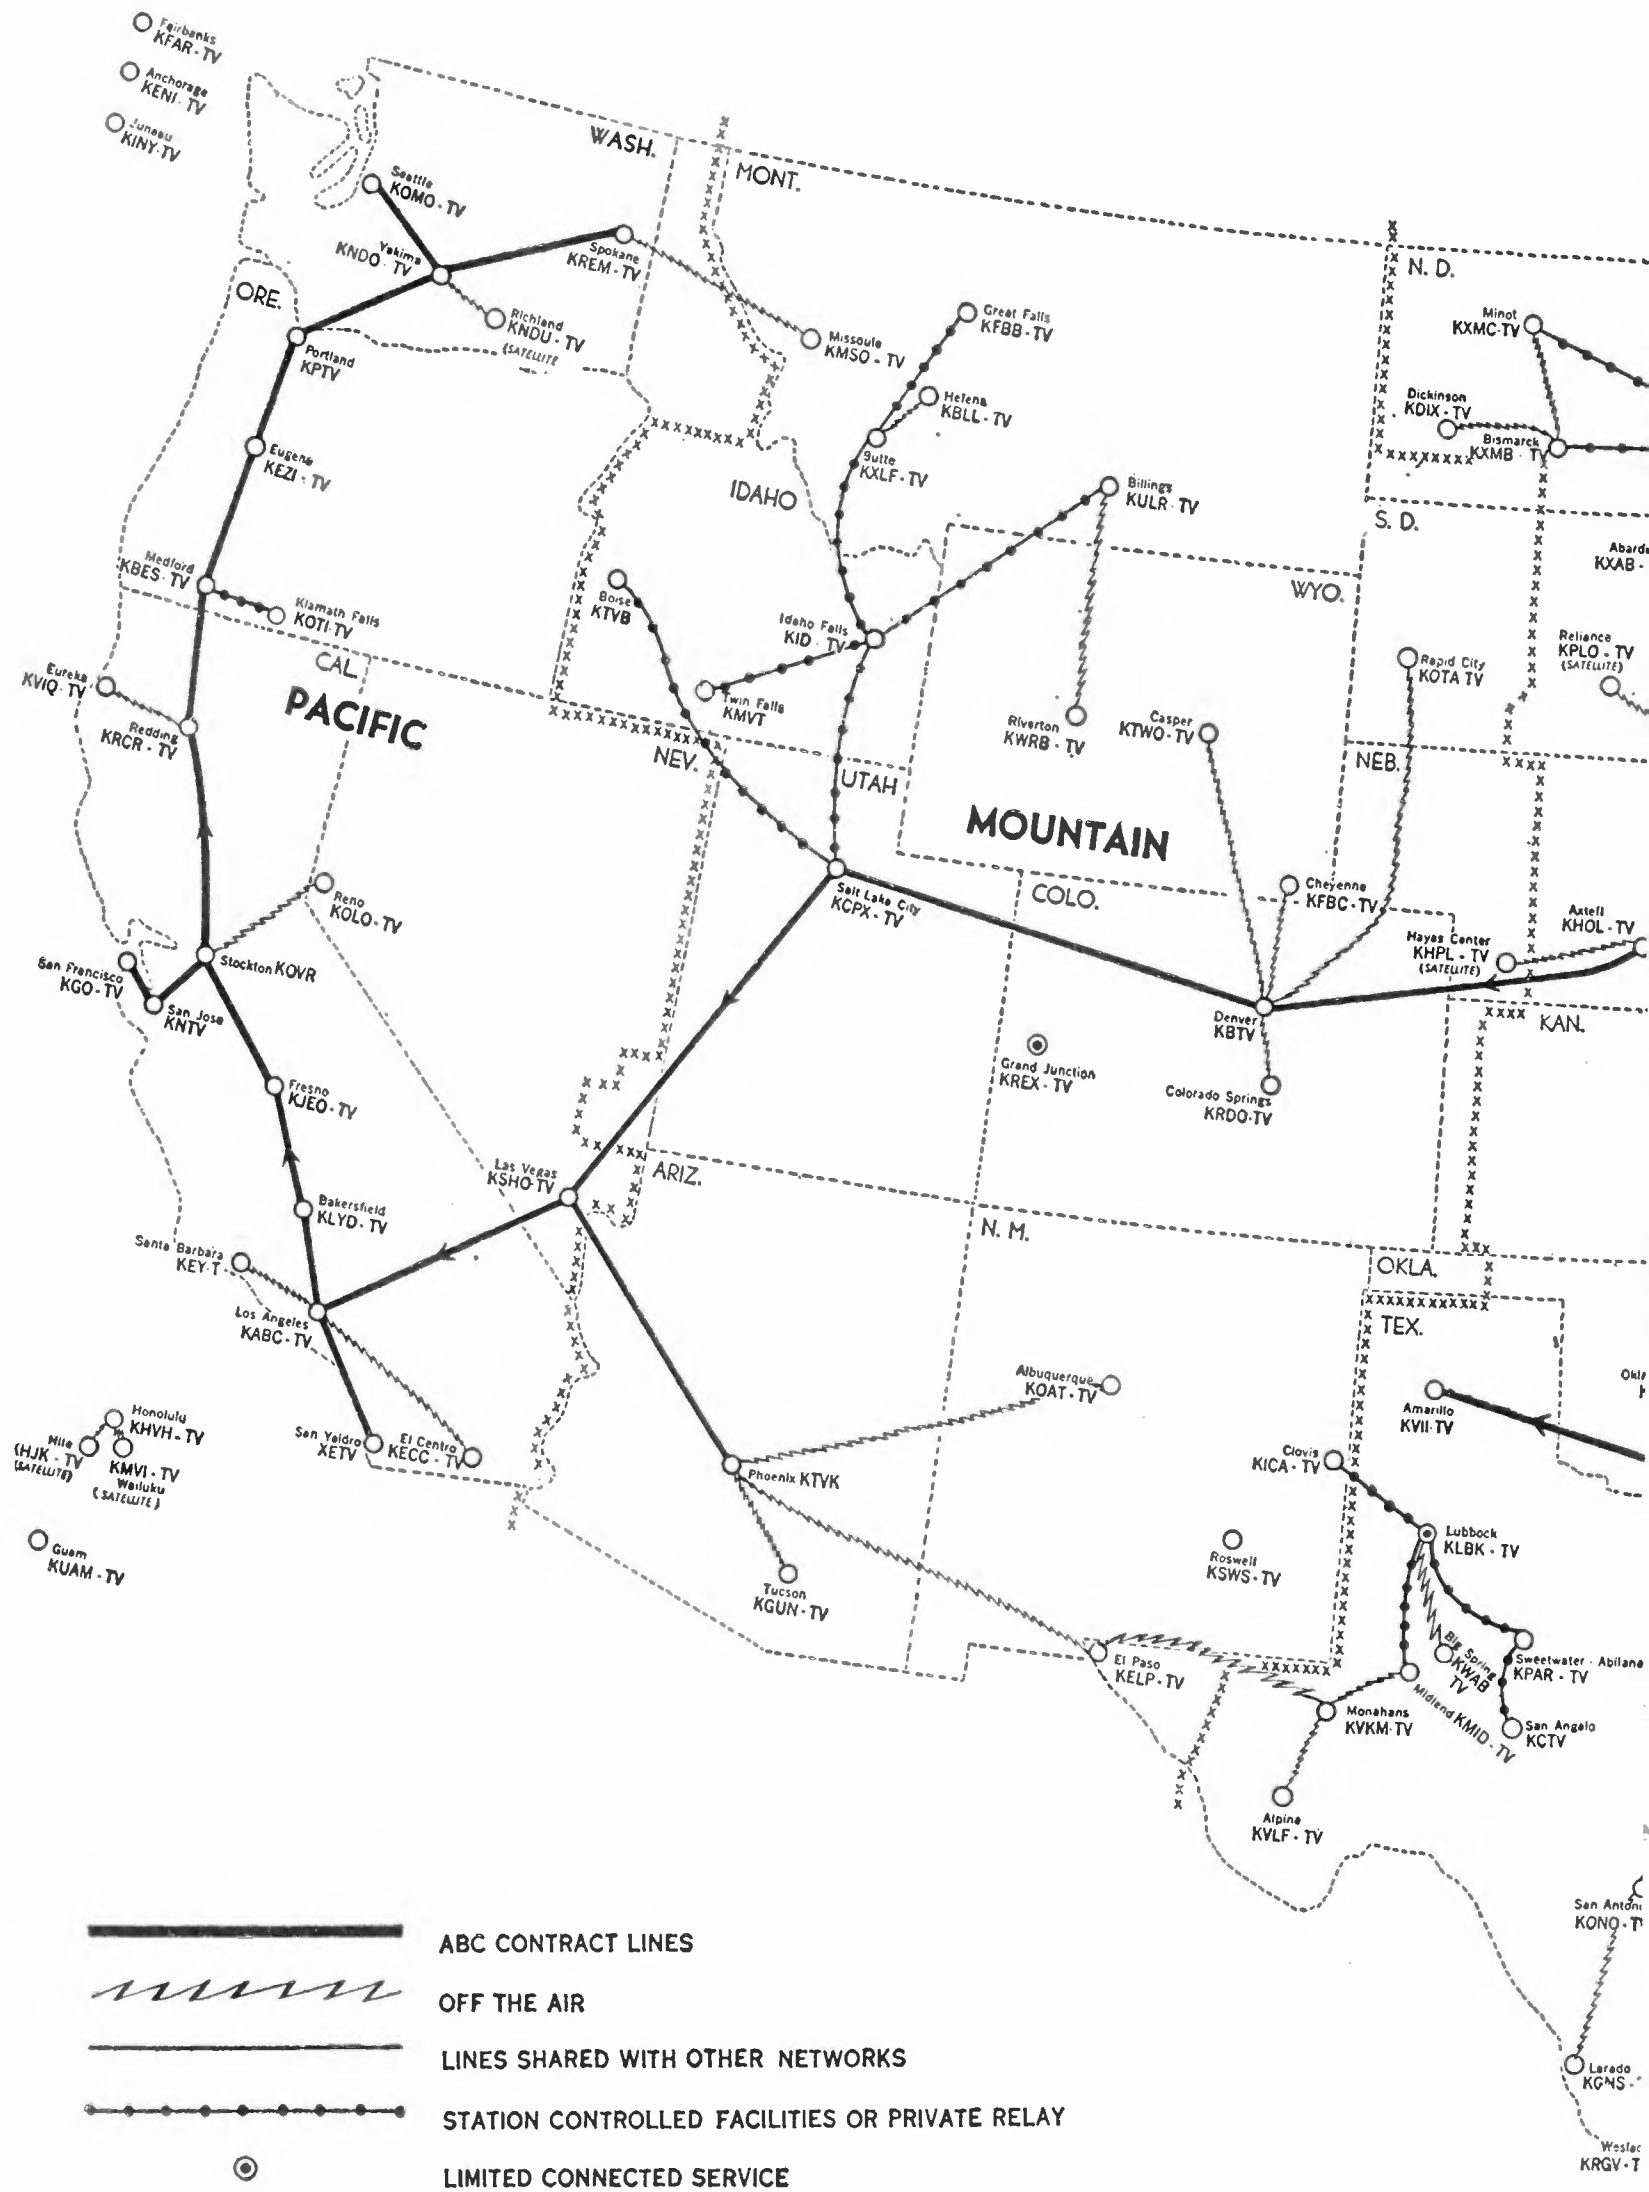

American Broadcasting