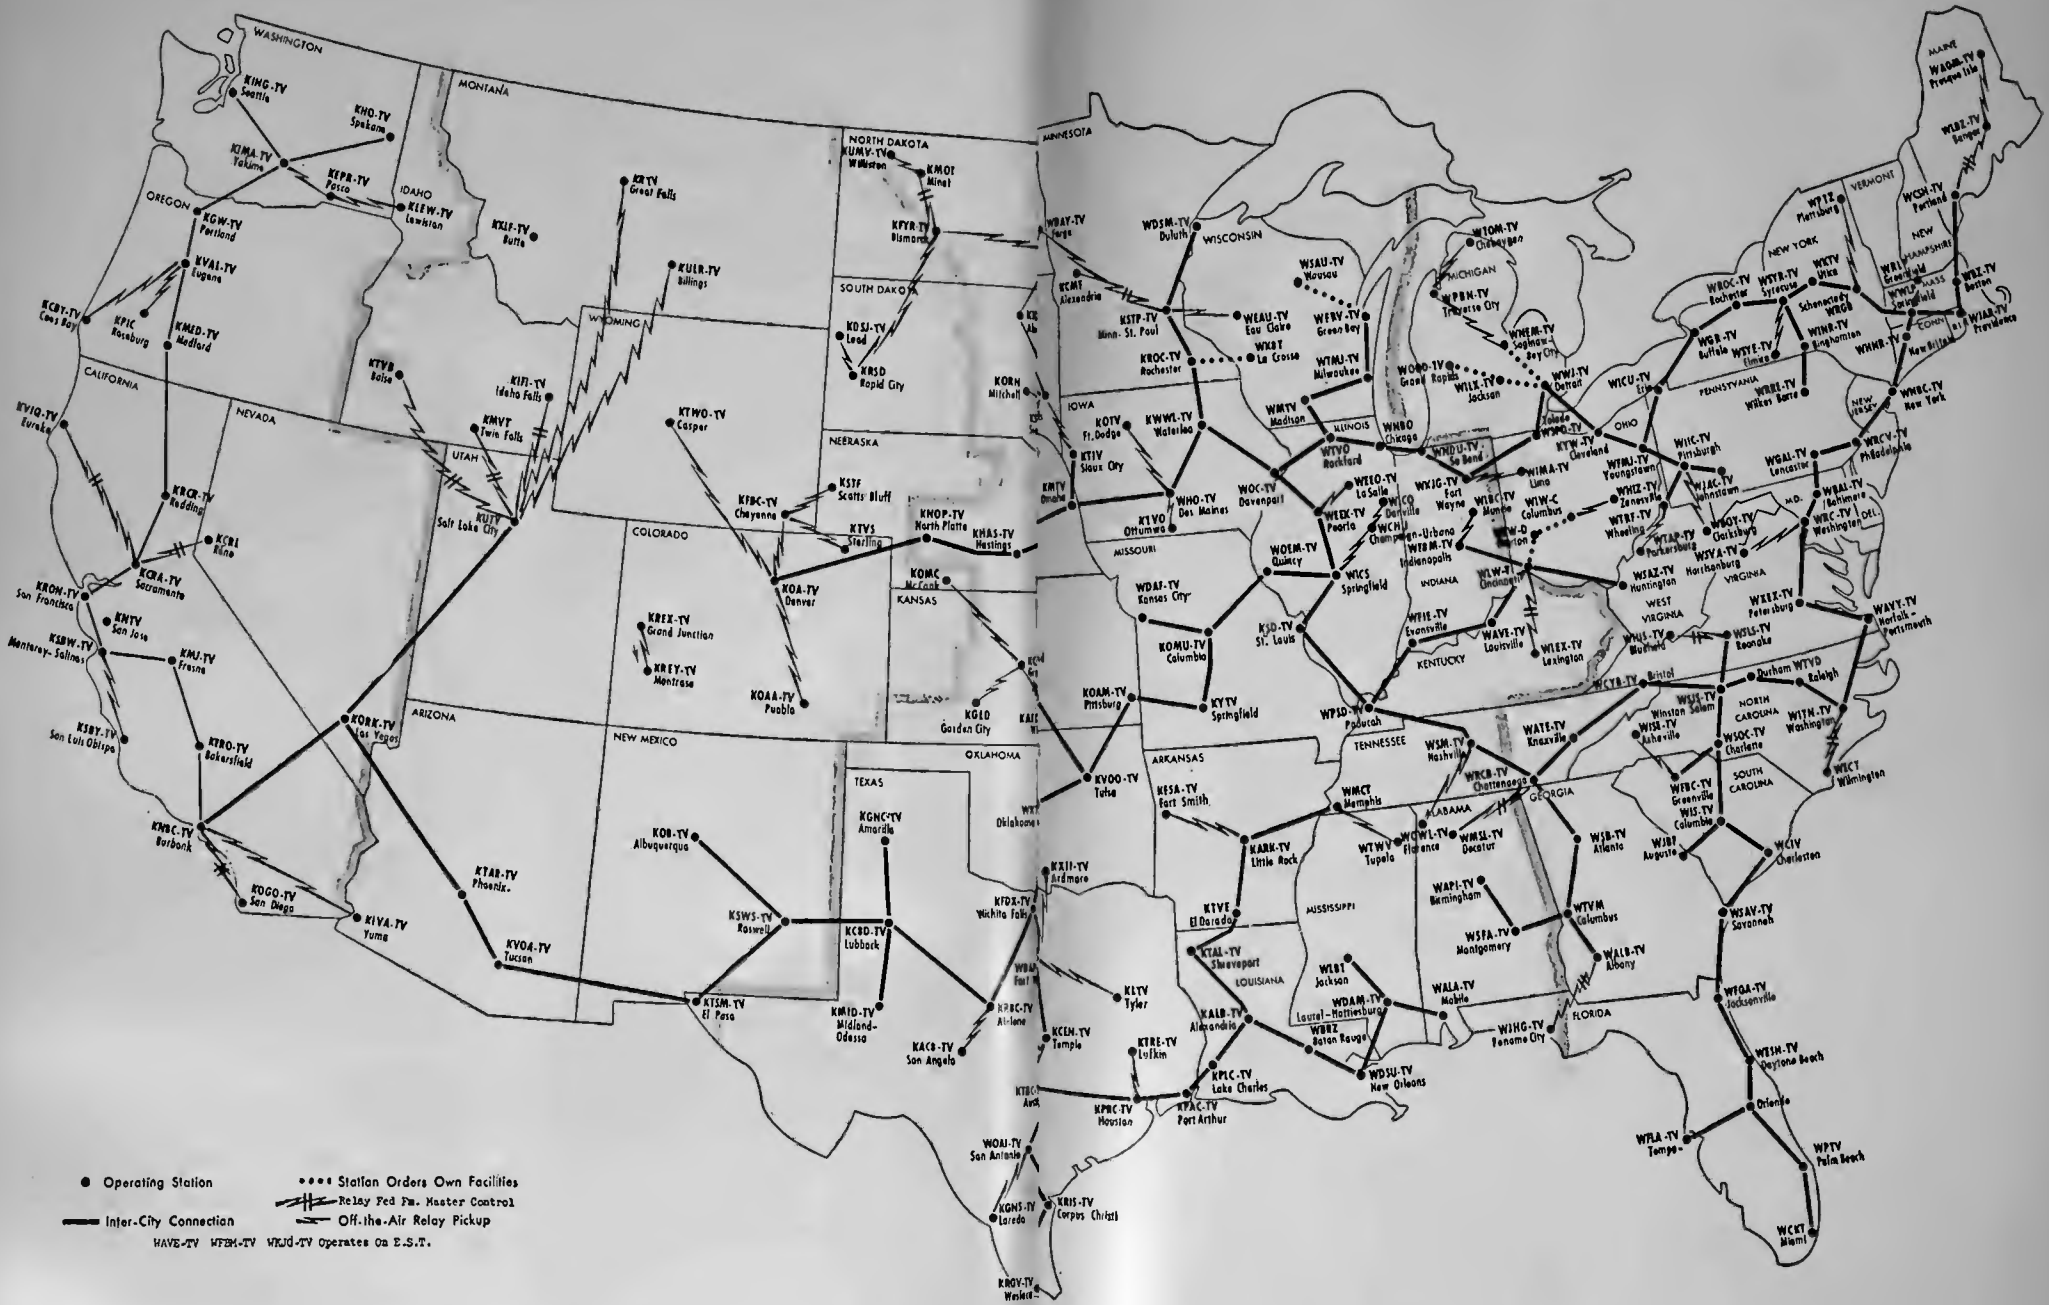

National Broadcasting Company Television Network