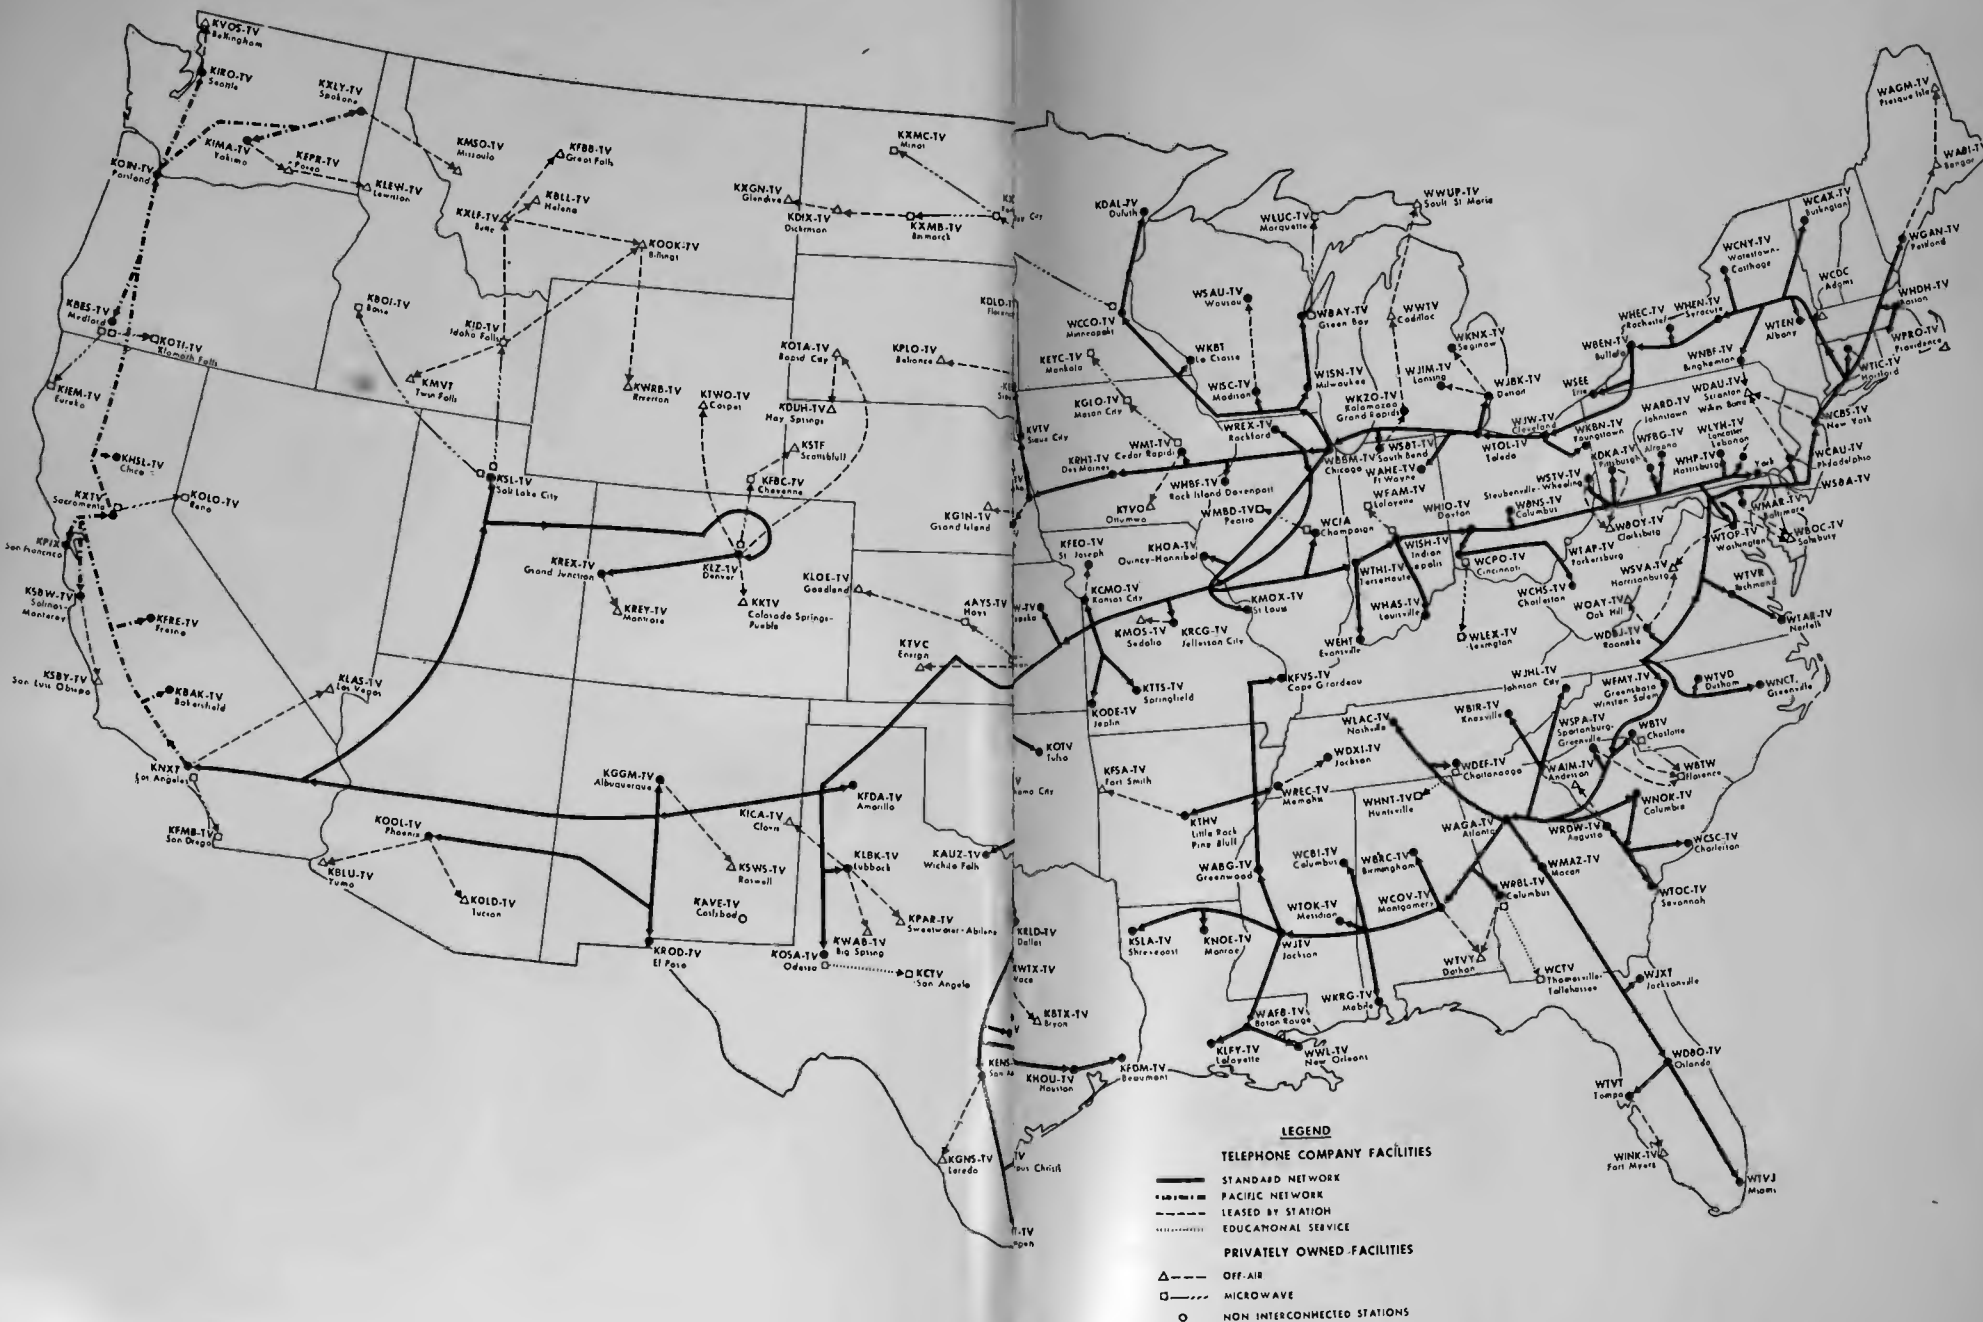

Columbia Broadcasting System Television Network