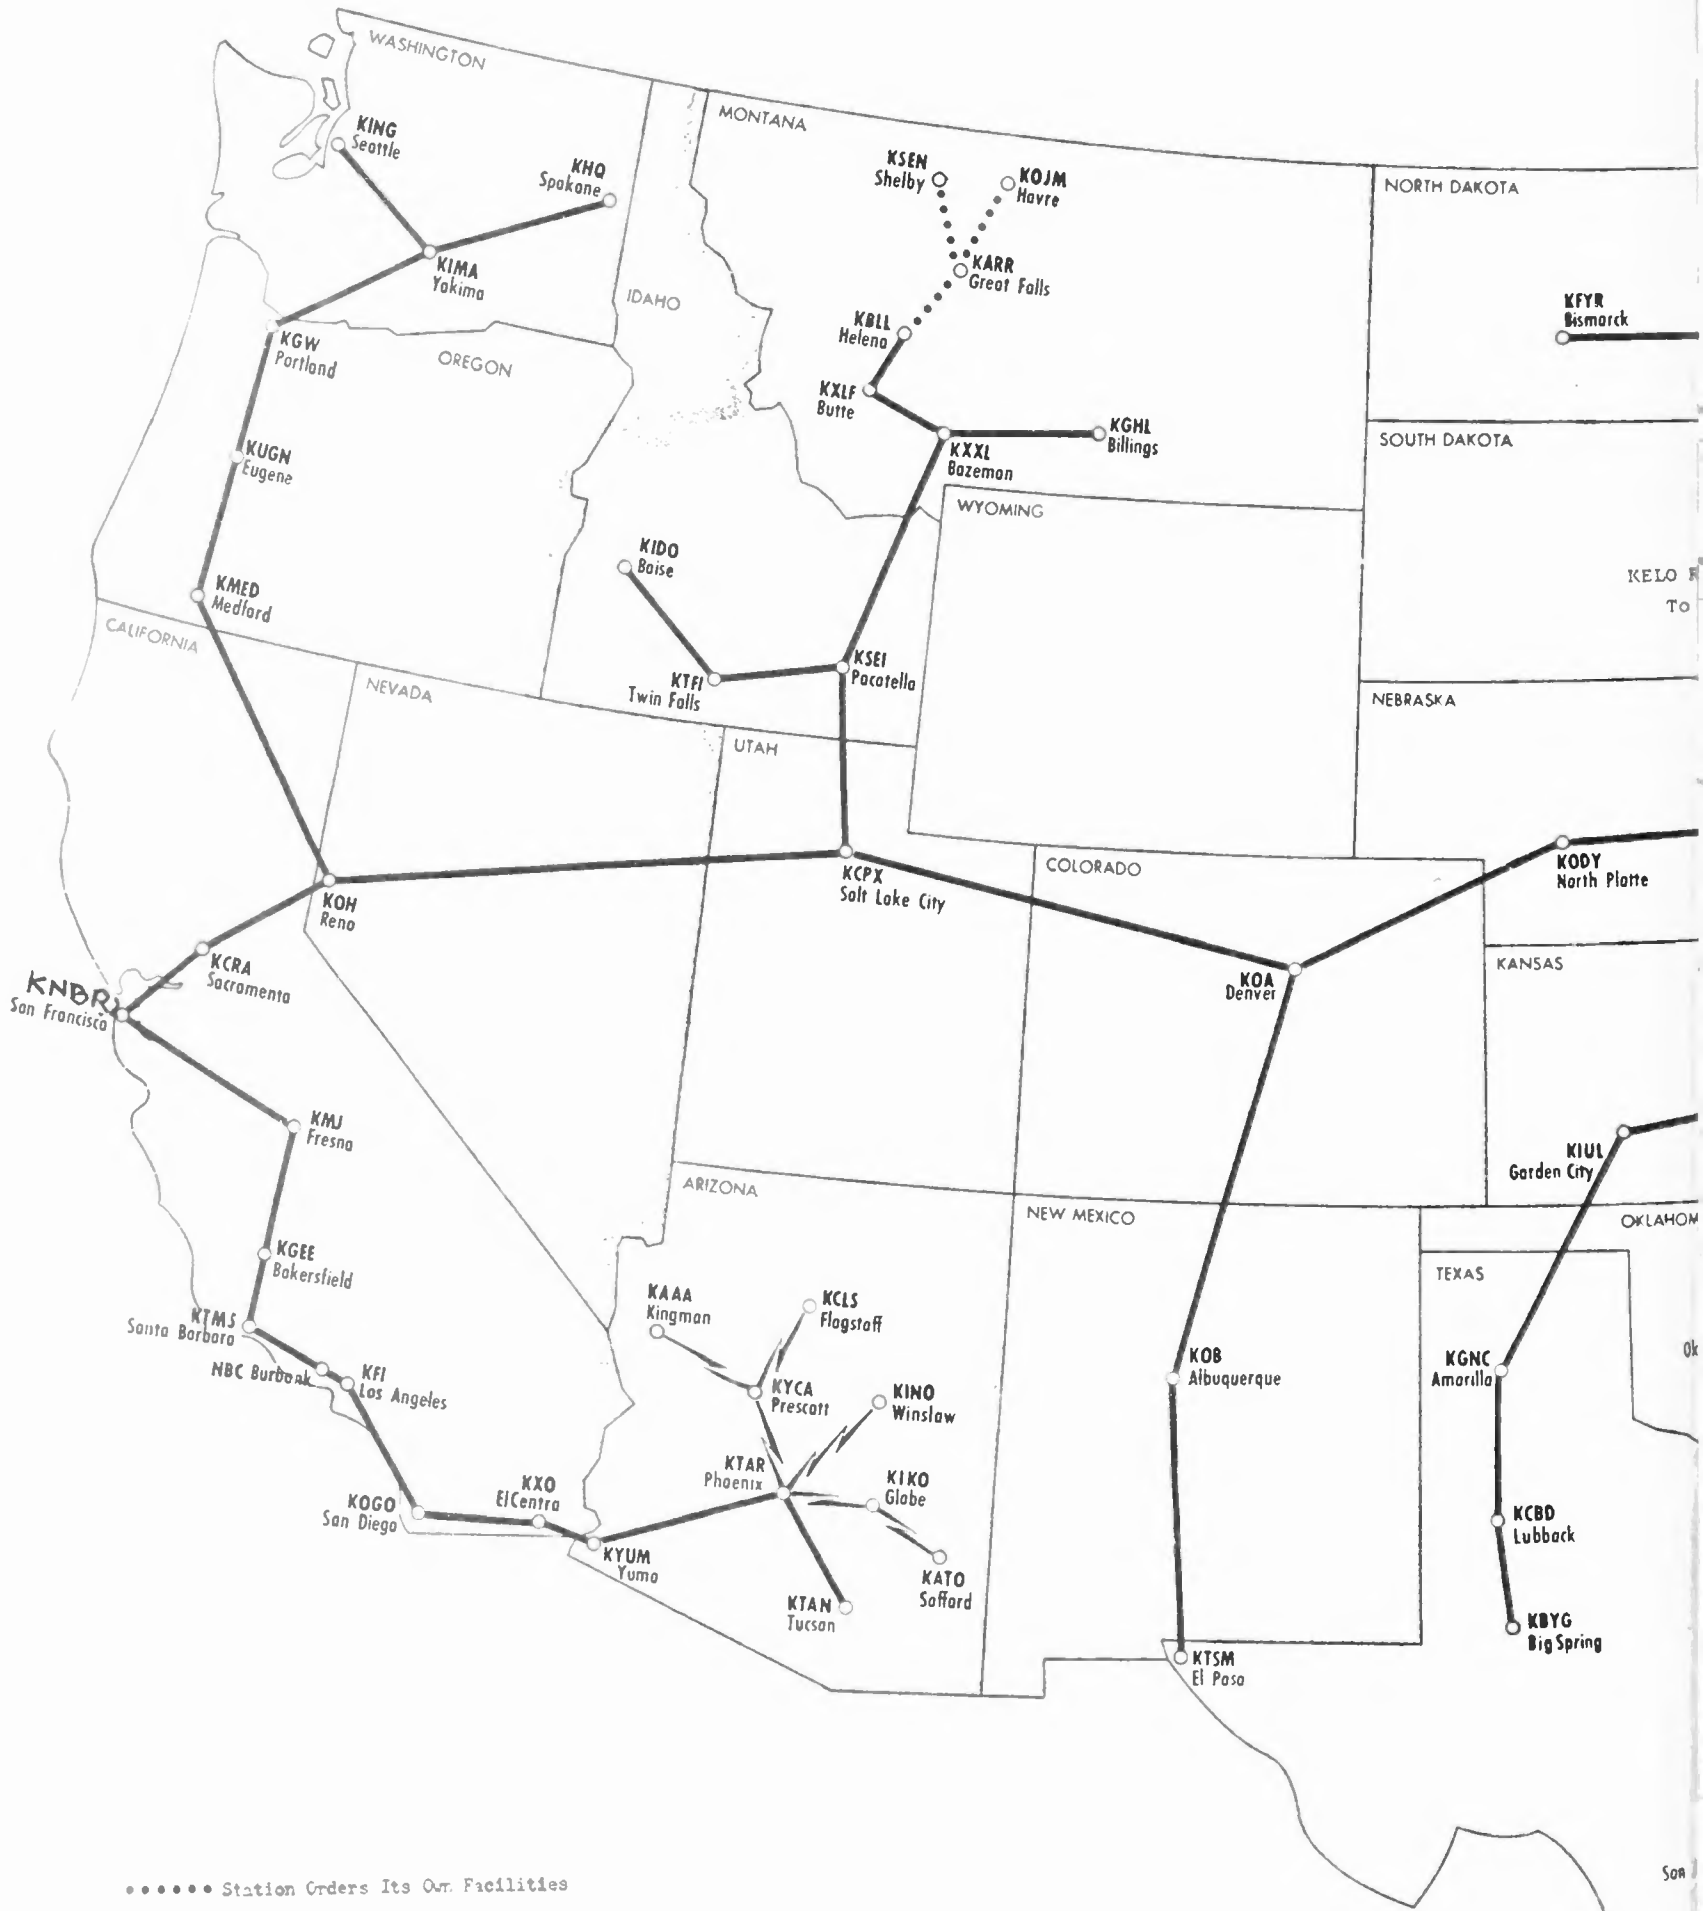

National Broadcasting

Wirelines shown are for informative purposes only and subject to change without notice.