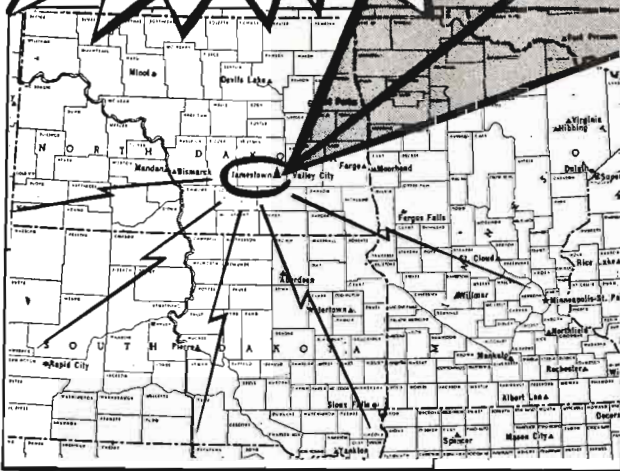

NEW POWER!

**ADDED
"SALES"
PUNCH!**

KSJB
JAMESTOWN, N.D.

NOW-
5000 WATTS
AT 600 KC

**BLANKETING NORTH DAKOTA,
SOUTH DAKOTA, AND
NORTH WESTERN MINNESOTA**

Your sales messages will be delivered to greater audiences through specialized programming to the consumers in the rich agricultural area.

JAMESTOWN BROADCASTING COMPANY, INC.

AFFILIATED WITH

**Columbia Broadcasting System • Mutual Broadcasting System
North Central Broadcasting System**

National Sales Representative: NCBS SPOT SALES

NEW YORK 1, N. Y.

**Empire State Building
Longacre 3-4874**

CHICAGO 1, ILL.

**360 North Michigan Avenue
Central 4894**

ST. PAUL 1, MINN.

**E-622 First National Bank Building
Cedar 8579**