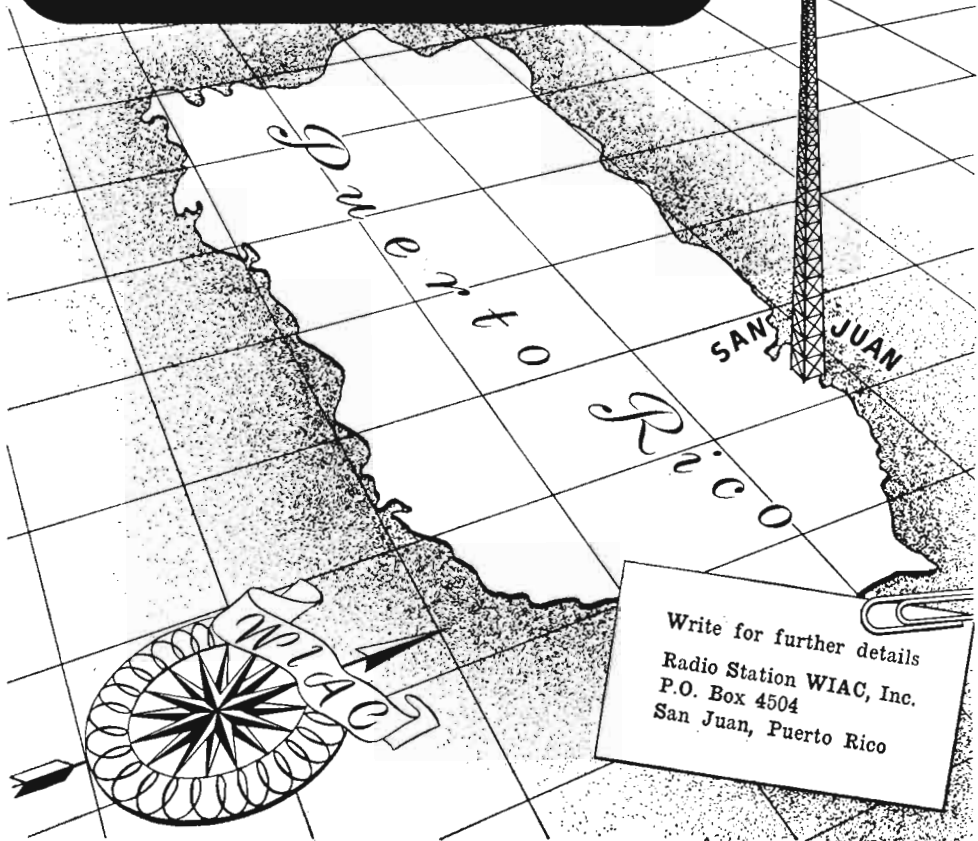

Puerto Rico

**IS MORE THAN JUST AN ISLAND
SURROUNDED BY WATER . . .**

Here indeed is a market that should not be overlooked. There are 2,000,000 **American Citizens** in PUERTO RICO. Their yearly purchases from the United States amount to the impressive figures of $125,000,000.00. And more impressive is the fact that their preferred dial spot is WIAC. WIAC offers **Full Coverage of Puerto Rico, The Virgin Islands** as well as partial coverage of all the West Indies.

WIAC

5000 WATTS

580 K C