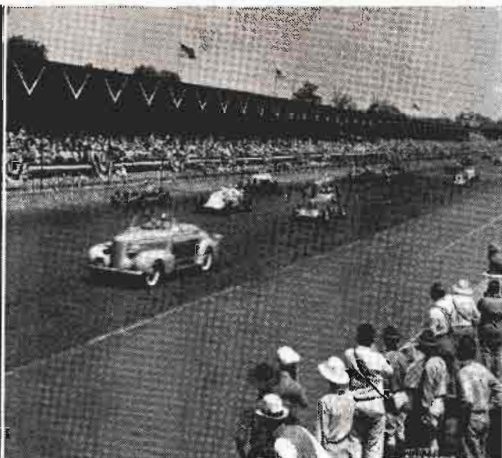

DEAR TO THE HEART OF HOOSIERLAND

THE 500 MILE RACE

In 1946, Memorial Day means the gasoline mounts again resume the internationally famous chase around the 2½ mile brick oval—now Hoosier owned.

SOLDIERS' AND SAILORS' MONUMENT

The hub of Indiana—built of Hoosier limestone—and beloved by Hoosiers and Indianapolis visitors the world over.

WFBM—INDIANA'S *First* RADIO STATION

Happily married to the rich central Indiana market since October, 1924. An old and trusted friend to more than 400,000 radio set owners in its PRIMARY coverage area. Consistent programming—merchandising—promotion—assures results as dependable and as solid as Indiana landmarks.

WFBM

COLUMBIA
BROADCASTING
SYSTEM

REPRESENTED NATIONALLY BY THE KATZ AGENCY