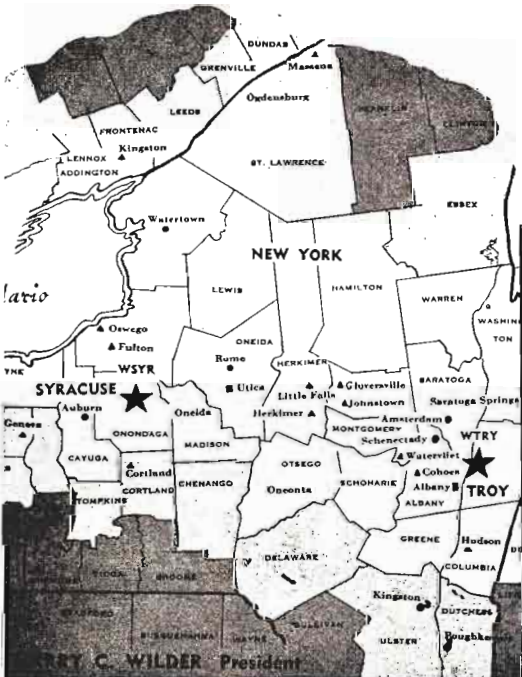

YOU CAN

Buy

WSYR
Square Deal Station
Syracuse, N. Y.
NBC 570 KC.

and

WTRY
Square Deal Station
Albany, Troy
Schenectady, N. Y.
ABC 980 KC.

Combined

for primary coverage of Urban retail sales greater than the 10th United States city

— plus —

more than 1,000,000 potential listeners in rural areas and small towns . . . . .

NO ONE STATION COVERS THIS AREA!
NO OTHER COMBINATION COVERS
SO MUCH FOR SO LITTLE!
AVAILABLE AS A SPOT UNIT OR A
TWO STATION NETWORK

Ask your Raymer man

COMBINED MARKET DATA FOR WSYR-WTRY

	Primary	Secondary	Total
Population	1,900,997	1,257,191	3,158,188
Families	526,781	337,983	864,764
Radio Homes	480,000	307,560	787,560
Total Retail Stores	30,412	19,152	49,564
Sales, $	735,851	485,768	1,221,619
Food Stores	9,328	5,744	15,072
Sales, $	188,781	126,642	315,423
General Mds. Stores	679	509	1,188
Sales, $	87,539	50,531	138,070
Filling Stations	4,329	2,993	7,322
Sales, $	47,147	32,507	79,654
Drug Stores	796	490	1,286
Sales, $	20,406	13,931	34,337
Other Stores	15,280	9,416	24,696
Sales, $	391,978	262,157	654,135

	Number of Farm Families	Value of Farms, $
Primary	61,109	313,402,384
Secondary	47,349	292,773,543
Total	108,458	606,175,927
Total N. Y. State	153,238	947,073,893