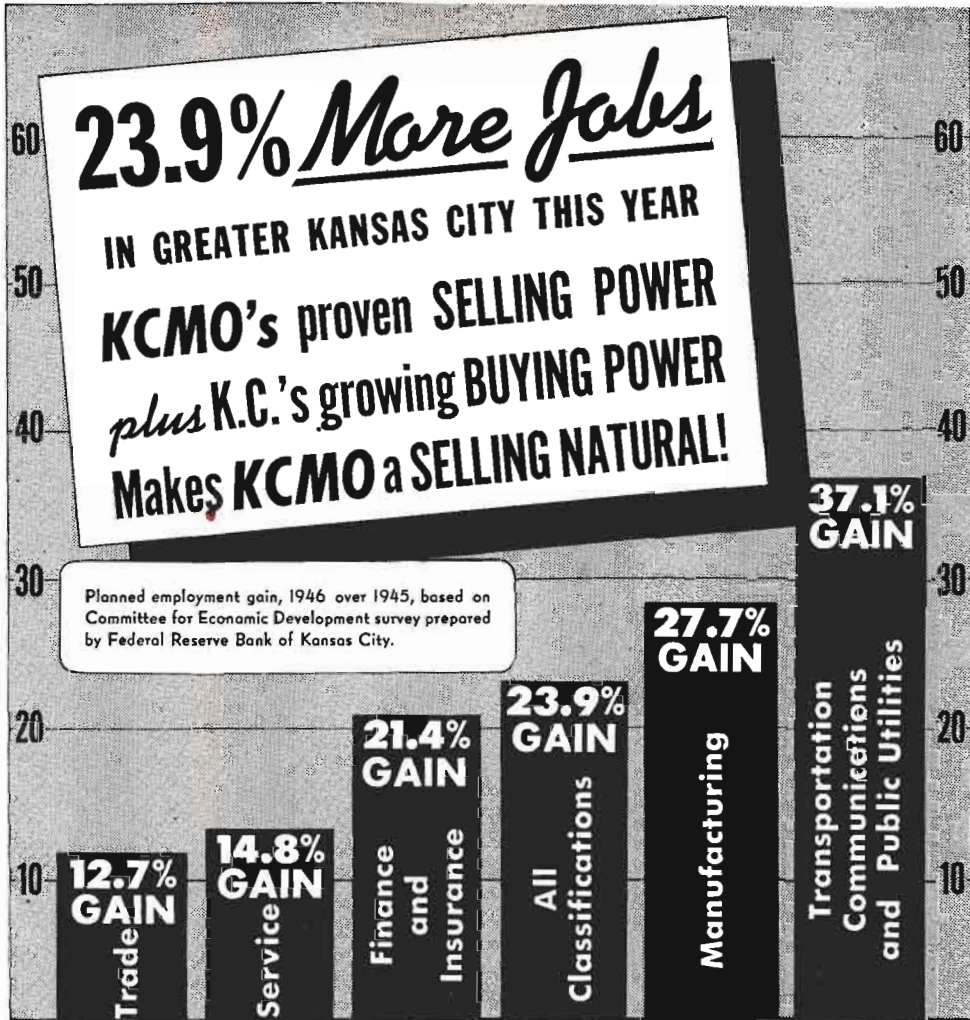

KCMO is a Selling Natural in more ways than one! Lowest cost per radio family... healthy program ratings... more value per advertising dollar in this thriving market. For availabilities on KCMO, Greater Kansas City's outstanding selling station, contact your nearest John E. Pearson office.

Today **5000 WATTS**
COMING 50,000 WATTS DAY
10,000 WATTS NIGHT **at 810 kc**

BASIC STATION
AMERICAN Broadcasting Co.

Represented by
JOHN E. PEARSON

CHICAGO - NEW YORK - KANSAS CITY