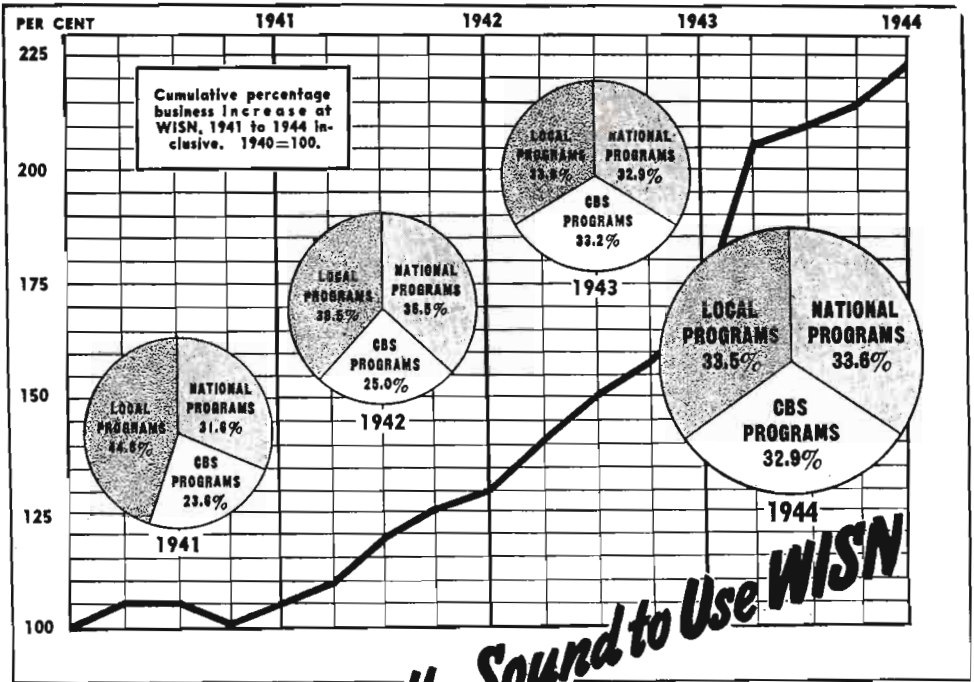

Why It's Basically Sound to Use WISN

BASICALLY SOUND

... because WISN has achieved and is maintaining the ideal 1-1-1-distribution of commercial programs. (One-third national; one-third local; one-third network.)

BASICALLY SOUND

... because each year since 1940 business on WISN has increased and each year the increase HAS BEEN GREATER than in the previous year.

BASICALLY SOUND

... because more advertisers are placing more business with WISN year in—year out. If YOU want results in the Milwaukee area, you can get them on the station with the listener (and the advertiser) preference. Try us and see. You'll be glad you did.

WISN

WISN MILWAUKEE
GASTON W. GRIGNON, General Manager
5,000 WATTS DAY AND NIGHT • A COLUMBIA NETWORK STATION

THE KATZ AGENCY, INC.—NATIONAL REPRESENTATIVES