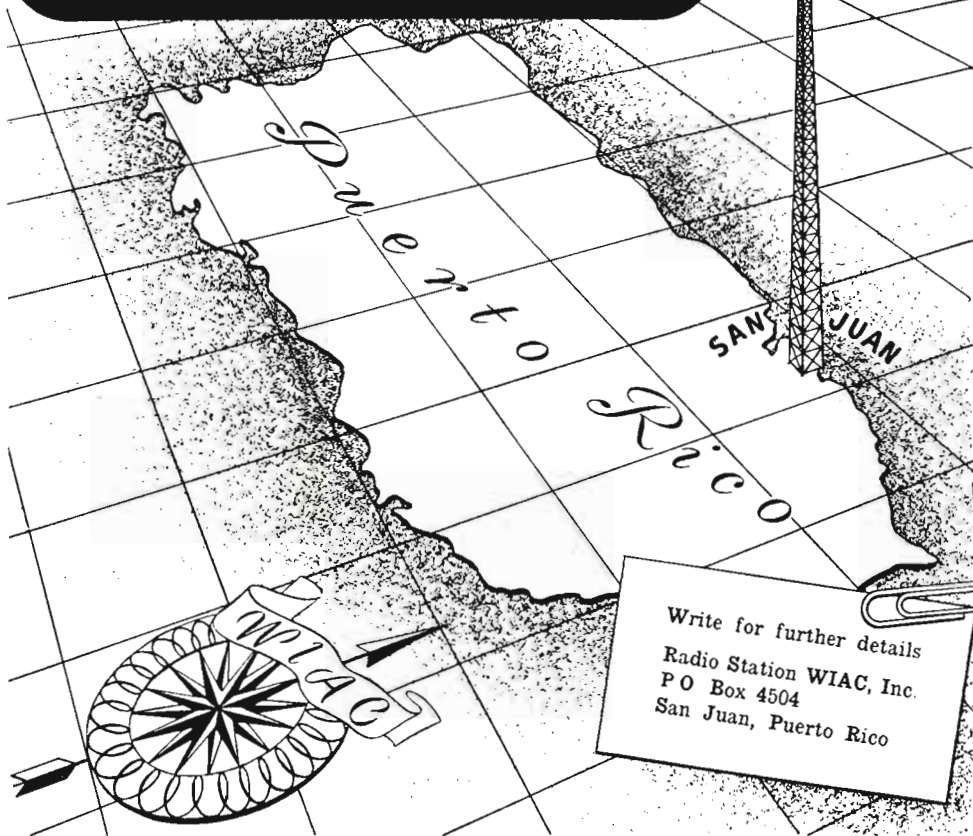

Puerto Rico

IS MORE THAN JUST AN ISLAND
SURROUNDED BY WATER . . .

Here indeed is a market that should not be overlooked. There are 2,000,000 **American Citizens** in PUERTO RICO. Their yearly purchases from the United States amount to the impressive figures of $125,000,000.00. And more impressive is the fact that their preferred dial spot is WIAC. WIAC offers **Full Coverage of Puerto Rico, The Virgin Islands** as well as partial coverage of all the West Indies.

WIAC

5000 WATTS

580 K C

Write for further details
Radio Station WIAC, Inc.
P O Box 4504
San Juan, Puerto Rico