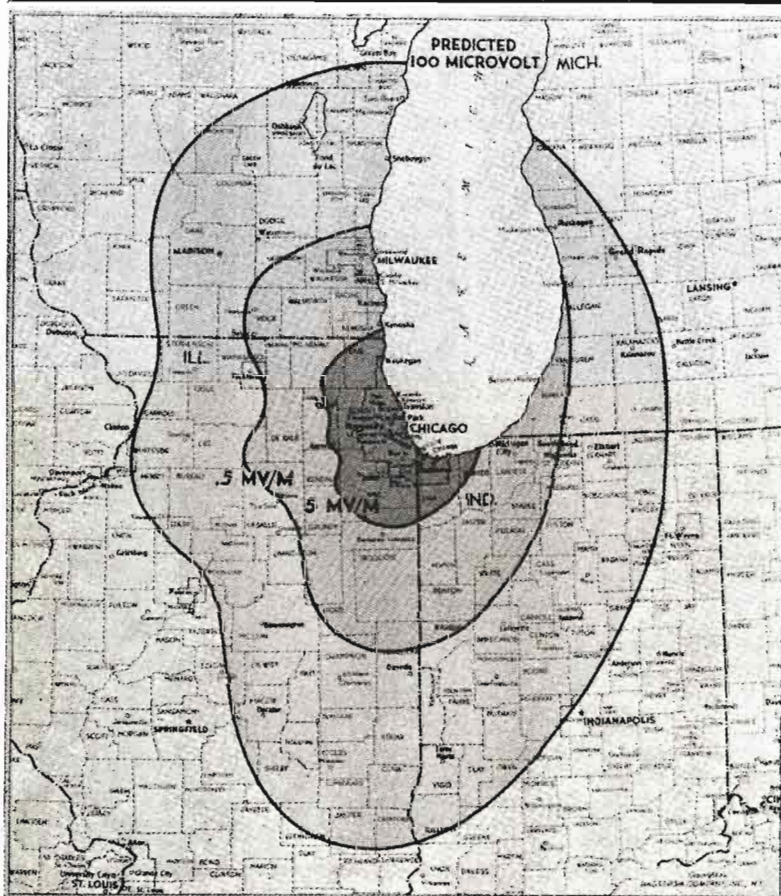

WCFL - CHICAGO

10000 Watt Transmitter

1000 Kilocycles

100% Reception

**You Get
Your
Money's
Worth
at
WCFL
CHICAGO**

**THE
VOICE OF
LABOR**

*Accepted
Interpretation
of the
News by . . .*

Martin Agronsky
Baukhage
Walter Kiernan
Richard Harkness
Dr. Schacher

*Currently
Featured:*

Metropolitan Opera
Breakfast Club
Ladies Be Seated
Appointment with
Life
London Calling
Lies from Tokyo
Transatlantic Quiz
Land of the Lost
Atlantic Spotlight
Harry Wismer's
Sports Review
Coast to Coast on a
Bus
Soldiers with Wings
Boston Symphony
Orchestra

Programs expertly styled for listening pleasure and Sales Appeal

www.americanradiohistory.com