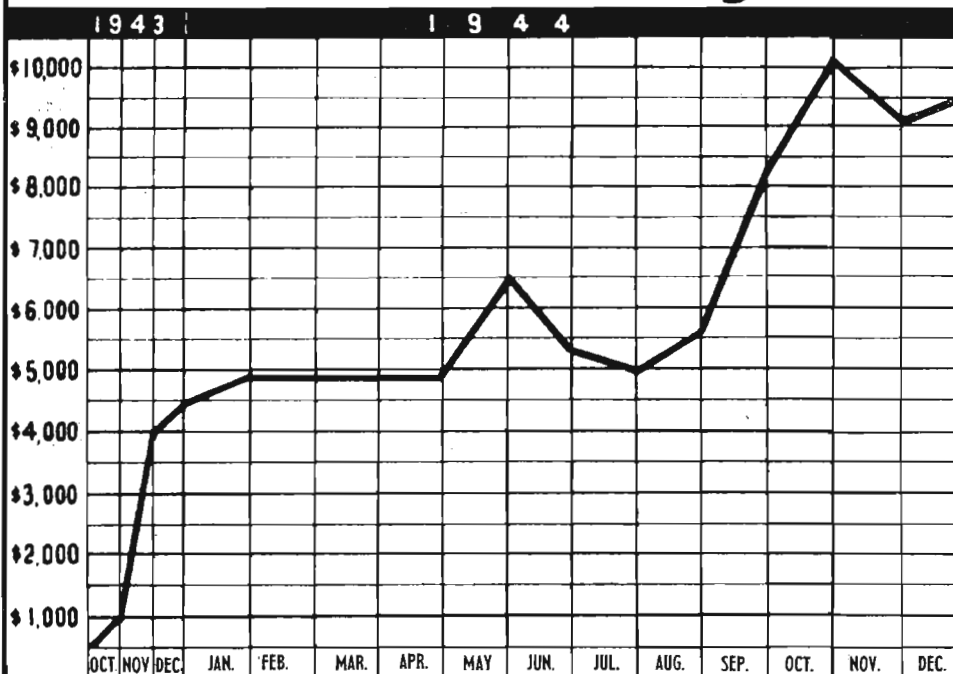

The *Beeline* Advertising Index

The above chart shows the gross dollar volume of national spot business per month, broadcast on the **BEELINE** during the first fifteen months of its existence.

TODAY, NEARLY ALL NATIONAL SPOT ACCOUNTS ADVERTISING IN CENTRAL CALIFORNIA AND WESTERN NEVADA ARE USING THE BEELINE.

Robert A
STREET
National
Sales Manager

Paul H.
RAYMER CO.
National
Representative

**McClatchy
Broadcasting
Company**

Sacramento, California