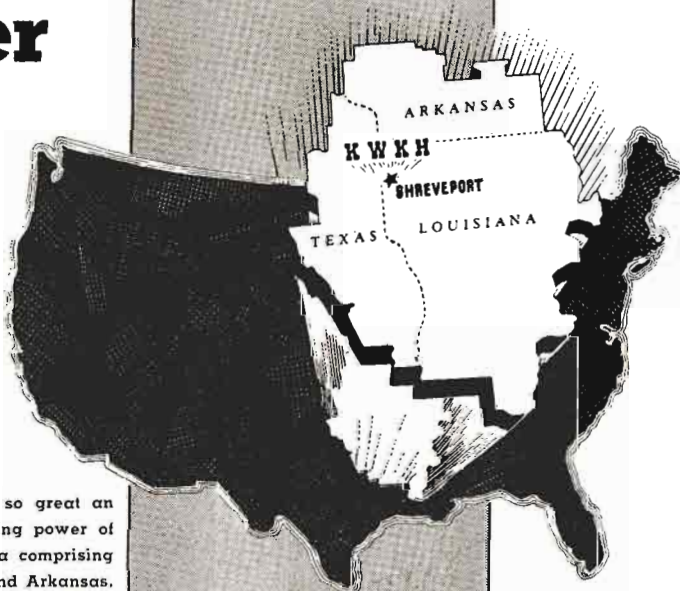

GREATER COVERAGE IN A MARKET WHERE

effective buying power

SHOWS
A 102%
GAIN*

Few markets can boast of so great an increase in the effective buying power of its people as this tri-state area comprising sections of Louisiana, Texas and Arkansas.

This increase in income of $573,000,000 over 1940 is from basic industries industries such as oil, gas, lumber, minerals, livestock and agriculture which have long contributed big incomes to this intensely active market.

Though there has been no increase in population figures since the 1940 census, retail sales show a gain of 58% with food and drug sales up 74.7% and 81.2% respectively.

Yes, today this market is prosperous, but there can be no doubt as to its stability in the postwar period. To get your full share of present and future sales opportunities you need only KWKH for it offers greater coverage than any other single medium.

*Based on latest figures as compared with 1940 census.

In its primary area alone, KWKH serves 49 counties with a total population of 1,456,167.

The
Shreveport Times
Station
JOHN D. EWING
President
FRED OHL
General Manager

KWKH

CBS ★ 50,000 WATTS

SHREVEPORT, LOUISIANA

Represented by The Busham Co.