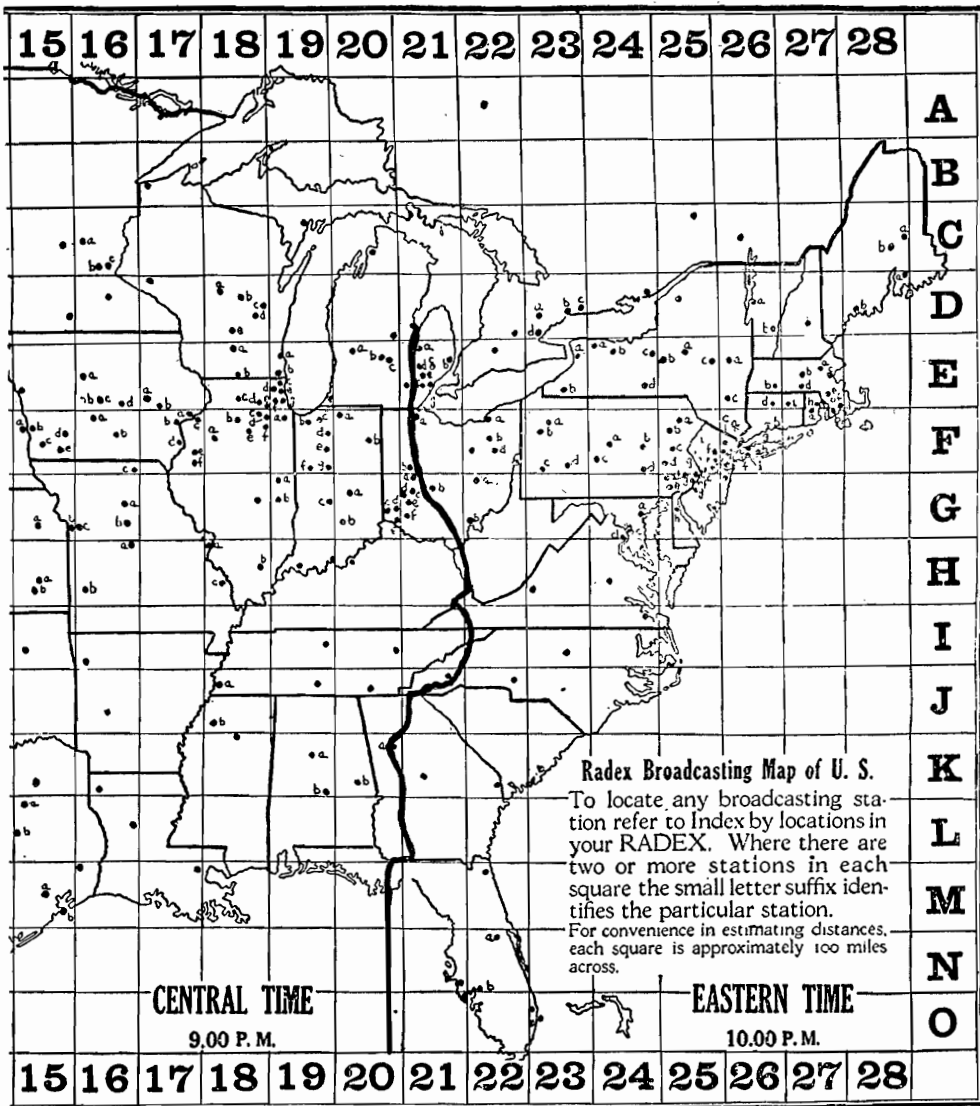

Radex Broadcasting Map of U. S.

To locate any broadcasting station refer to Index by locations in your RADEX. Where there are two or more stations in each square the small letter suffix identifies the particular station. For convenience in estimating distances, each square is approximately 100 miles across.

CENTRAL TIME
9.00 P.M.

EASTERN TIME
10.00 P.M.

RADEX is published monthly during the six winter months. The price is 25c per copy or $1.00 for the year of six issues. If you desire to be up-to-date in radio and to be kept informed of the frequent changes in stations, please fill in the coupon on this page and mail it at once.

In answer to many requests we have had prepared a beautiful leatherette cover stamped in gold. This cover is not only an ornament to even the finest set but it protects your RADEX from wear and gives a solid backing for making entries. The price of this cover is 50c or we will send one free for two yearly subscriptions. Send your own and a friend's subscription and we will send you one of these beautiful covers free.