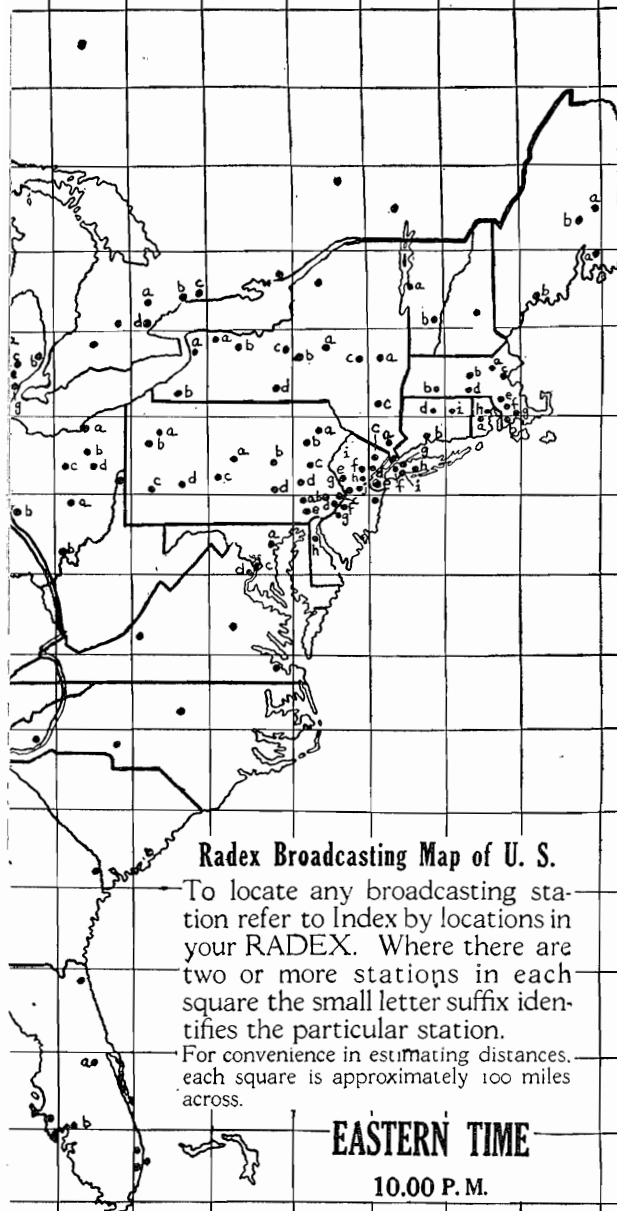

1 22 23 24 25 26 27 28

A
B
C
D
E
F
G
H
I
J
K
L
M
N
O

Radex Broadcasting Map of U. S.

→ To locate any broadcasting station refer to Index by locations in your RADEX. Where there are two or more stations in each square the small letter suffix identifies the particular station.

For convenience in estimating distances, each square is approximately 100 miles across.

EASTERN TIME

10.00 P.M.

1 22 23 24 25 26 27 28