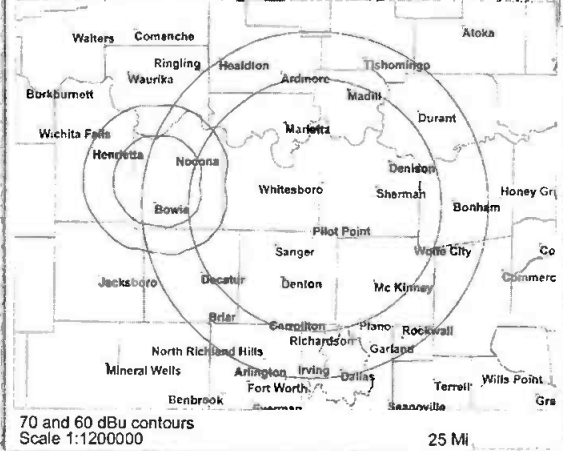

102.5 WQZQ Dickson, TN and 102.9 WZPC Shelbyville, TN

Discover actual contours in full-color.

Coverage maps with selected contours  
(subject to geographical limitations).

The cost is more reasonable than you think...