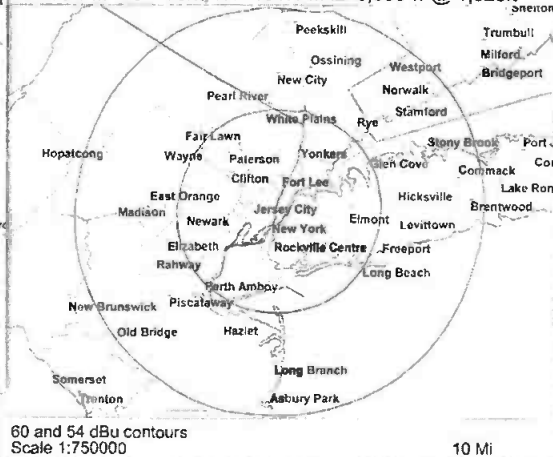

**SALES KITS • BROKER PACKETS
FACILITIES UPGRADE ANALYSIS**

WCBS-FM New York, NY 101.1 Mhz 6,800 w @ 1,325ft

KRJT 100.7 Mhz Bowie (C3) move to Highland Village (C), TX