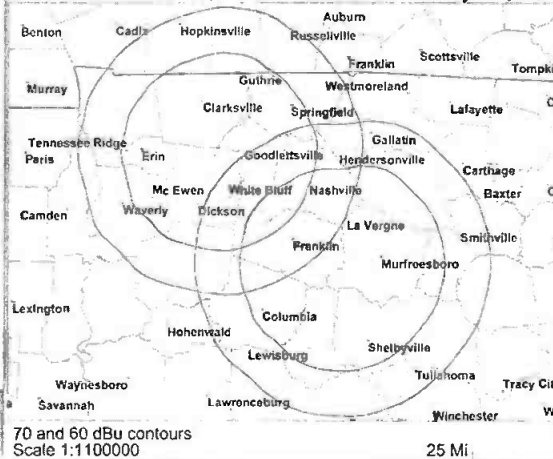

102.5 WQZQ Dickson, TN and 102.9 WZPC Shelbyville, TN

Discover actual contours in full-color.

Coverage maps with selected contours  
(subject to geographical limitations).

The cost is more reasonable than you think...