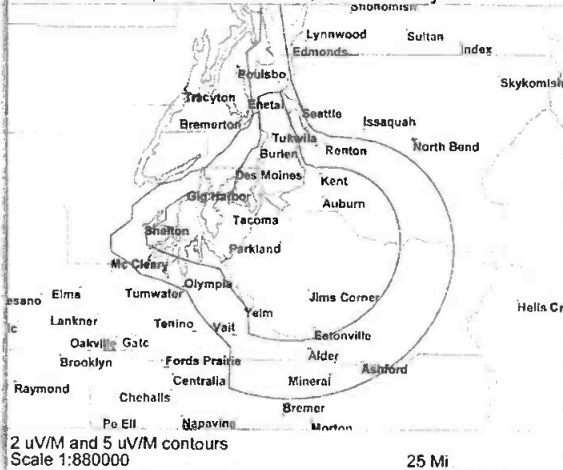

Mapping Services

KHHO Tacoma, WA 850 kHz 10,000 watts day DA-2