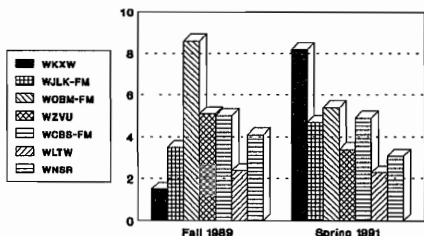

MEDIA PERSPECTIVES RESEARCH GETS RESULTS

Radiographic^{SM} Segmentation from MEDIA PERSPECTIVES provides radio broadcasters with actionable information that gives them a competitive edge.

When you understand how listeners think about radio, when you identify their tastes and interests, when you learn their attitudes, when you discover the factors that motivate people to listen to radio and report listening in ratings diaries, you are able to develop strategies which lead to decisive ratings victories.

WKXW, CENTRAL NEW JERSEY
TWO YEAR TREND
AVERAGE QUARTER HOUR SHARE

SOURCE: THE ARBITRON COMPANY