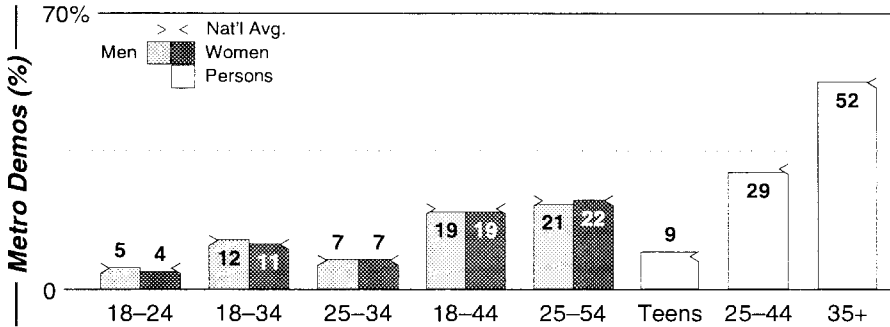

Dothan, AL (Cont.)

Metro Rank: **184** Pop: **219,419** Retail: **$2.175B** Gross Rev: **$8.4M** HH Inc: **$35,763** ↓