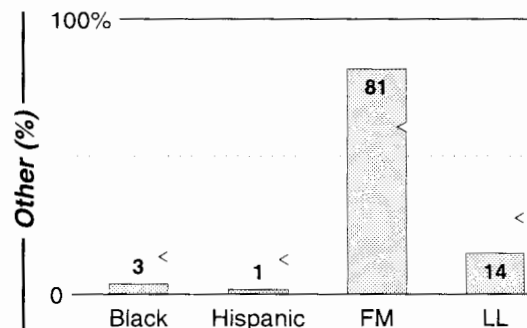

< 1 share:
WCTP-F
WGBI-A
WICK-A
WJMW-A
WKRF-F
WVPO-A

Williamsport, PA

Metro Rank: **248** Pop: **117,590** Retail: **\$1.426B** Gross Rev: **\$5.7M** HH Inc: **\$38,075** ↓

Calls	FMT	City of License	Freq	PWR	HAAT	Combo	LMA	Rep	St	Owner	Acq	Price
WBZD	OLD	Muncy	93.3	1.7	1221	a		Crstl	83	Sabre Comm Inc	9503	1,000
WCXR	AOR	Lewisburg	103.7	1.0	801	a		Crstl	90	Sabre Comm Inc	9711	157
WILQ	CTRY	Williamsport	105.1	9.2	1135	a		Crstl	49	Sabre Comm Inc	9704	1,925 c5
WJSA	REL	Jersey Shore	96.3	4.4	778	d			84	Covenant Bcstg Co	8508	
WKSB	AC	Williamsport	102.7	53.0	1270	b		Katz	48	Clear Channel Comm	9906	g1
WMYL	NOST	Salladasburg	95.5	3.9	240	b		Katz	89	Clear Channel Comm	9906	g1
WQBR	CTRY	Avis	99.9	0.5	824				89	Cupelli, Sabatino	9309	270
WSFT	SAC	Williamsport	107.9	0.4 #	1289				90	Bald Eagle Bcst	8908	300 cp
WVRT	CHR	Jersey Shore	97.7	6.0	295	c		McGvn	79	Cupelli, Sabatino	9804	
WZRZ	AOR	Mill Hall	98.7	1.0	580				96	Forever/Keymarket	9902	485
WZXR	AOR	S Williamsport	99.3	0.4	1237	a		Crstl	57	Sabre Comm Inc	9503	1,000 c3