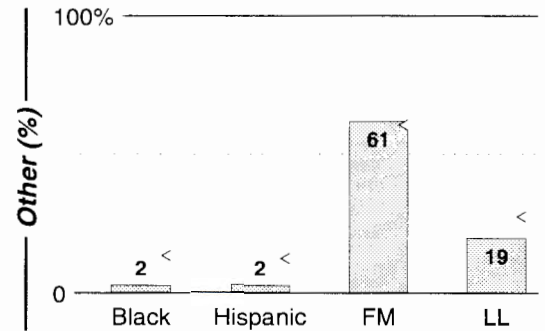

Great Falls, MT

Metro Rank: **273** Pop: **78,329** Retail: **$0.864B** Gross Rev: **$3.6M** HH Inc: **$37,617** ↓