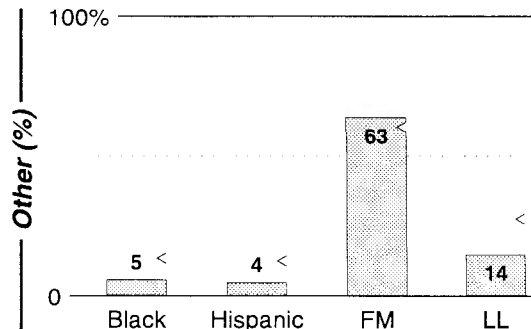

Seattle-Tacoma (Cont.)

Metro Rank: **14** Pop: **3,532,027** Retail: **$37.749B** Gross Rev: **$216.6M** HH Inc: **$55,642** ↑