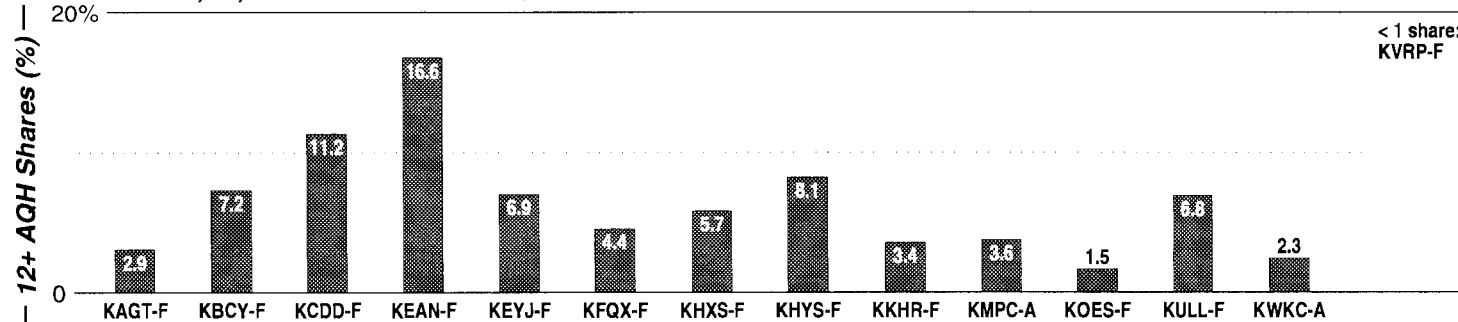

< 1 share:
KVRP-F

Akron, OH

Metro Rank: **68** Pop **692,571** Retail: **\$8.278B** Gross Rev: **\$18.7M** HH Inc: **\$44,632** ↓

Calls	FMT	City of License	Freq	PWR	HAAT	Combo	LMA	Rep	St	Owner	Acq	Price
WKDD	AC	Akron	96.5	50.0	440	c		D&R	50	Barnstable Bcstg Inc	8308	5,300 c1
WNIR	TALK	Kent	100.1	41.2 #	394	b		Estmn	62	Media-Com Inc	7100	
WONE	AOR	Akron	97.5	12.0 #	889	a		Crstl	47	Rubber City Radio	9312	9,300 c2
WQMX	CTRY	Medina	94.9	16.2	879	a		Crstl	60	Rubber City Radio	8806	4,600