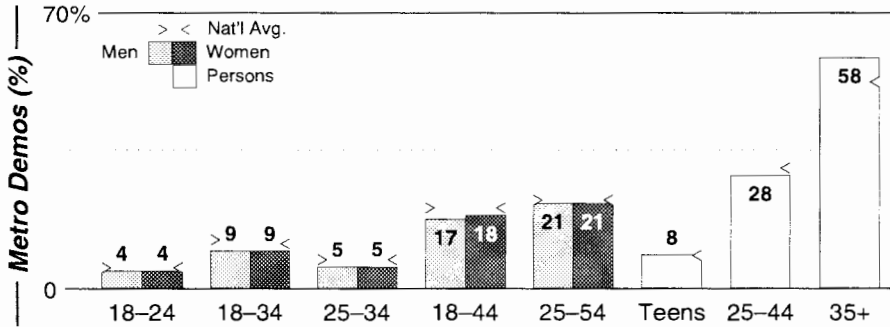

Medford-Ashland, OR

Metro Rank: **207** Pop: **176,493** Retail: **\$2.317B** Gross Rev: **\$7.1M** HH Inc: **\$36,004** ↓

Calls	FMT	City of License	Freq	PWR	HAAT	Combo	LMA	Rep	St	Owner	Acq	Price
KAKT	CTRY	Phoenix	105.1	51.7	545	b		McGvn	91	Marathon Media LLC	9911	g1
KBOY	AOR	Medford	95.7	60.0	981	b		Alied	58	Marathon Media LLC	9911	g1
KCMX	AC	Ashland	101.9	42.0	1437	b		McGvn	78	Marathon Media LLC	9911	g1
KCNA	OLD	Cave Junction	102.7	50.7 #	1983	a		Tachr	85	Opus Bcstg Systems	9609	750
KKJJ	CHR	Ashland	107.5	5.3	1421	c	1	Alied	96	Clear Channel Comm	9905	g2
KLDZ	OLD	Medford	103.5	100.0	440	c			91	Clear Channel Comm	9905	g2
KROG	AC	Grants Pass	96.9	25.0	2228	a		Tachr	81	Opus Bcstg Systems	9609	550 c3
KRRM	CTRY	Rogue River	94.7	0.1	2044				94	Bell, Shirley M.		
KRWQ	CTRY	Gold Hill	100.3	30.0	991	c	1	Alied	80	Clear Channel Comm	9905	g2
KTMT	CHR	Medford	93.7	31.0	3265	b		Estmn	70	Marathon Media LLC	9911	g1
KZZE	ROCK	Eagle Point	106.3	0.9	1591	c	1	Alied	94	Clear Channel Comm	9905	g2