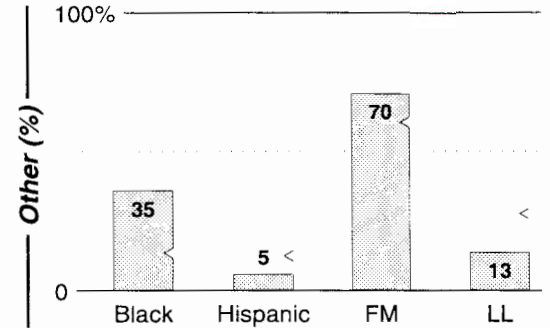

New Orleans (Cont.)

Metro Rank: **41** Pop: **1,262,200** Retail: **$12.994B** Gross Rev: **$59.6M** HH Inc: **$41,669** ↓

Calls	General Manager	Address, City, State ZIP	Phone	Fax	Owner Phone
KGLA-AM	Ernesto Schweikert	PO Box 428, Marrero, LA 70073	504-347-8492	504-340-4737	
KKND-FM	Earnest James	929 Howard Ave, New Orleans, LA 70113	504-679-7300	504-679-7345	606-655-2267
KKNO-AM	Lois Blakes	980 Avenue A, Marrero, LA 70072	504-347-7775	504-347-7440	504-347-7775
KLRZ-FM	Jerry Gisclair	PO Box 1350, Larose, LA 70373	504-798-7792	504-798-7793	504-798-7788
KMEZ-FM	Tom Kennedy	201 St Charles Ste 201, New Orleans, LA 70170	504-581-7002	504-566-4857	336-774-3199
KUMX-FM	Earnest James	929 Howard Ave, New Orleans, LA 70113	504-679-7300	504-679-7345	606-655-2267
WALO-FM	Tom DiBacco	3067 E Causeway Approach, Mandeville, LA 70448	504-626-4483	504-626-1815	850-230-5855
WASO-AM	Robert Namer	3313 Kingman Street, Metairie, LA 70006	504-888-8255	504-888-8329	504-888-8255
WBOK-AM	Annette Pete	1639 Gentilly Blvd, New Orleans, LA 70119	504-943-4600	504-944-4662	757-622-4600
WVNO-AM	Tom Kennedy	201 St Charles Ste 201, New Orleans, LA 70170	504-581-7002	504-566-4857	336-774-3199
WVNO-AMFM	Sid Levet IV	PO Box 5905, Metairie, LA 70009	504-831-8811	504-831-8885	504-831-8811
WVNO-FM	Craig Jacobus	3525 N Causeway Blvd Ste 1053, Metairie, LA 70002	504-834-9587	504-833-8560	610-660-5610
WVNO-AM	Elsie Mendez	111 Veterans Blvd Ste 1800, Metairie, LA 70005	504-834-9292	504-838-7700	504-834-9292
WVNO-AM	Charles Travis	111 Veterans Blvd Ste 1800, Metairie, LA 70005	504-834-9292	504-838-7700	504-834-9292
WVNO-AM	Dirk Hofman	2410 N Causeway Blvd, Mandeville, LA 70471	504-674-3456	504-674-3360	225-383-0355
WVNO-AM	Craig Jacobus	3525 N Causeway Blvd Ste 1053, Metairie, LA 70002	504-834-9587	504-833-8560	610-660-5610
WVNO-AM	Gayril Gibson	401 Whitney Ave Ste 160, Gretna, LA 70056	504-362-9800	504-362-5541	303-759-8481
WVNO-AM	Craig Jacobus	3525 N Causeway Blvd Ste 1053, Metairie, LA 70002	504-834-9587	504-833-8560	610-660-5610
WVNO-AM	Earnest James	929 Howard Ave, New Orleans, LA 70113	504-679-7300	504-679-7345	606-655-2267
WVNO-AM	Earnest James	2228 Gravier St, New Orleans, LA 70119	504-827-6000	504-827-6048	606-655-2267
WVNO-AM	Earnest James	2228 Gravier St, New Orleans, LA 70119	504-827-6000	504-827-6046	606-655-2267
WVNO-AM	Tom Kennedy	201 St Charles Ste 201, New Orleans, LA 70170	504-581-7002	504-566-4857	336-774-3199
WVNO-AM	William Ainsworth	1001 Howard Ave Ste 4304, New Orleans, LA 70113	504-527-0800	504-527-0881	
WVNO-AM	Tom DiBacco	3067 E Causeway Approach, Mandeville, LA 70448	504-626-4483	504-626-1815	850-230-5855
WVNO-AM	George Mayoral	PO Box 1175, Slidell, LA 70459	504-643-1560	504-649-9822	504-643-1560
WVNO-AM	Craig Jacobus	1450 Poydras Ste 440, New Orleans, LA 70112	504-593-6376	504-593-1850	610-660-5610
WVNO-AM	Michael Costello	4539 North I-10 Service Rd, Metairie, LA 70006	504-454-9000	504-454-9506	504-454-9000
WVNO-AM	Ed Butler	4539 North I-10 Service Rd, Metairie, LA 70006	504-885-4690	504-885-4671	404-875-1110
WVNO-AM	Craig Jacobus	3525 N Causeway Blvd Ste 1053, Metairie, LA 70002	504-593-6376	504-593-1850	610-660-5610
WVNO-AM	Eric Westenberger	2730 Loumor Ave, Metairie, LA 70001	504-831-6941		504-831-6941
WVNO-AM	Craig Jacobus	1450 Poydras Ste 440, New Orleans, LA 70112	504-593-6376	504-593-1850	610-660-5610
WVNO-AM	Tom DiBacco	3067 E Causeway Approach, Mandeville, LA 70448	504-626-4483	504-626-1815	850-230-5855
WVNO-AMFM	Earnest James	2228 Gravier St, New Orleans, LA 70119	504-827-6000	504-827-6046	606-655-2267