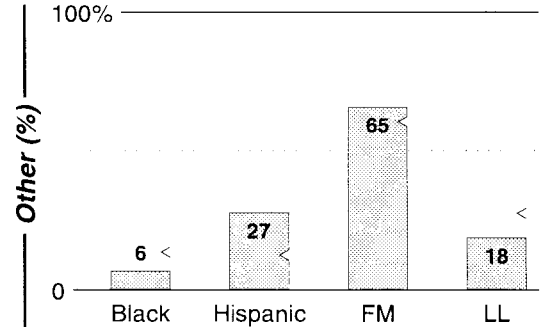

San Diego (Cont.)

Metro Rank: **15** Pop: **2,909,128** Retail: **$28.013B** Gross Rev: **$159.9M** HH Inc: **$46,470** ↑