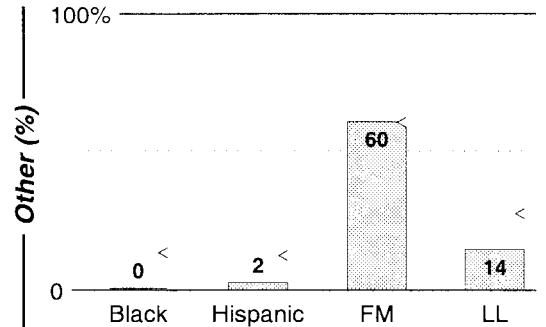

Fargo, ND - Moorhead, MN

Metro Rank: **211** Pop: **171,221** Retail: **$2.351B** Gross Rev: **$12.9M** HH Inc: **$44,042** ↓