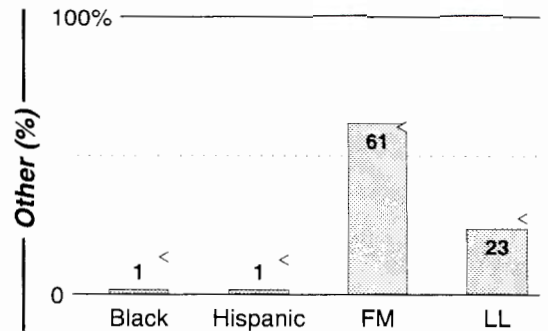

Wilkes Barre - Scranton (Cont.)

Metro Rank: **64** Pop: **744,807** Retail: **$7.559B** Gross Rev: **$26.5M** HH Inc: **$40,080** ↓

Calls	General Manager	Address, City, State ZIP	Phone	Fax	Owner Phone
WAAT-AM	Kevin Fennessy	Bank Towers 3rd Fl, Scranton, PA 18503	570-342-7575	570-342-3339	570-342-7575
WARM-AM	Paul Ehiis	600 Baltimore Dr, Wilkes Barre, PA 18702	570-824-9000	570-820-0520	702-804-5200
WAZL-AM	Paul Ehiis	600 Baltimore Dr, Wilkes Barre, PA 18702	570-824-9000	570-820-0520	702-804-5200
WBAX-AM	James Loftus	149 Penn Ave, Scranton, PA 18503	570-961-1842	570-346-6038	570-348-9108
WBHT-FM	Paul Ehiis	600 Baltimore Dr, Wilkes Barre, PA 18702	570-824-9000	570-820-0520	702-804-5200
WCNR-AM	Jim Hass	125 W Main St, Bloomsburg, PA 17815	570-784-1200	570-784-6060	570-387-1234
WCTD-FM	Paul Ehiis	600 Baltimore Dr, Wilkes Barre, PA 18702	570-824-9000	570-820-0520	702-804-5200
WCTP-FM	Paul Ehiis	600 Baltimore Dr, Wilkes Barre, PA 18702	570-824-9000	570-820-0520	702-804-5200
WEJL-AM	James Loftus	149 Penn Ave, Scranton, PA 18503	570-961-1842	570-346-6038	570-348-9108
WEMR-AMFM	Paul Ehiis	600 Baltimore Dr, Wilkes Barre, PA 18702	570-824-9000	570-820-0520	702-804-5200
WEZX-FM	James Loftus	149 Penn Ave, Scranton, PA 18503	570-961-1842	570-346-6038	570-348-9108
WFBS-AM	Kevin Fennessy	1114 Market Street #2nd Floor, Berwick, PA 18603	570-752-8012		570-752-8012
WGBI-AM	Gerald Getz	305 Hwy 315, Pittston, PA 18640	570-883-9800	570-883-1360	610-660-5610
WGGI-FM	Gerald Getz	305 Hwy 315, Pittston, PA 18640	570-883-9800	570-883-1360	610-660-5610
WGGY-FM	Gerald Getz	305 Hwy 315, Pittston, PA 18640	570-883-9800	570-883-1360	610-660-5610
WMLM-FM	Scott Richards	PO Box 90, Selinsgrove, PA 17870	570-374-8819	570-374-7444	570-374-8819
WPK-AM	Doug Lane	1049 N Sekol Rd, Scranton, PA 18504	570-344-1221	570-963-9199	570-344-1221
WPK-AM	Gerald Getz	305 Hwy 315, Pittston, PA 18640	570-883-9800	570-883-1360	610-660-5610
WPLP-AM	Gerald Getz	305 Hwy 315, Pittston, PA 18640	570-883-9800	570-883-1360	610-660-5610
WILT-AM	Andy Sumereau	22 S 6th St, Stroudsburg, PA 18360	570-421-2100	570-421-2040	609-452-9696
WJMW-AM	Scott Richards	PO Box 90, Selinsgrove, PA 17870	570-784-5500	570-784-1004	570-374-8819
WKAB-FM	Jan Banko	212 Pine St, Berwick, PA 18603	570-759-3570	570-759-3438	570-759-3570
WKJN-AM	Paul Ehiis	600 Baltimore Dr, Wilkes Barre, PA 18702	570-824-9000	570-820-0520	702-804-5200
WKQV-AM	Paul Ehiis	600 Baltimore Dr, Wilkes Barre, PA 18702	570-824-9000	570-820-0520	702-804-5200
WKRF-FM	Gerald Getz	PO Box 132, Mount Pocono, PA 18344	570-883-9800	570-883-1360	610-660-5610
WKRZ-FM	Gerald Getz	305 Hwy 315, Pittston, PA 18640	570-883-9800	570-883-1360	610-660-5610
WMGS-FM	Paul Ehiis	600 Baltimore Dr, Wilkes Barre, PA 18702	570-824-9000	570-820-0520	702-804-5200
WNAK-AM	Bob Neilson	84 S Prospect St, Nanticoke, PA 18634	570-735-0730	570-735-4844	570-735-0730
WQFM-FM	Jim Loftus	149 Penn Ave, Scranton, PA 18503	570-961-1842	570-346-6038	570-348-9108
WSBG-FM	Andy Sumereau	22 S 6th St, Stroudsburg, PA 18360	570-421-2100	570-421-2040	212-966-1059
WSHG-FM	Gerald Getz	305 Hwy 315, Pittston, PA 18640	570-655-6893	570-655-6862	610-660-5610
WVPO-AM	Andy Sumereau	22 S 6th St, Stroudsburg, PA 18360	570-421-2100	570-421-2040	212-966-1059
WVDL-FM	Doug Lane	1049 N Sekol Rd, Scranton, PA 18504	570-344-1221	570-963-9199	570-344-1221
WWFH-FM	Gerald Getz	305 Hwy 315, Pittston, PA 18640	570-883-9800	570-883-1360	610-660-5610
WXAR-FM	Paul Ehiis	600 Baltimore Dr, Wilkes Barre, PA 18702	570-824-9000	570-820-0520	702-804-5200
WXBE-FM	Paul Ehiis	600 Baltimore Dr, Wilkes Barre, PA 18702	570-824-9000	570-820-0520	702-804-5200
WYCK-AM	Doug Lane	1049 N Sekol Rd, Scranton, PA 18504	570-344-1221	570-963-9199	570-344-1221