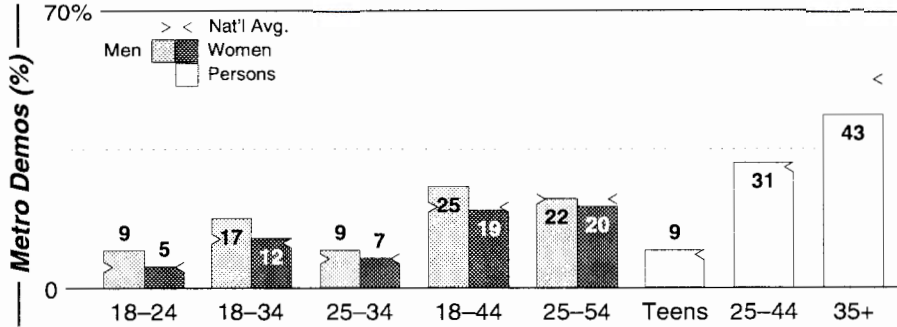

Lawton, OK

Metro Rank: **257** Pop: **111,838** Retail: **$0.936B** Gross Rev: **$3.4M** HH Inc: **$35,955** ↓