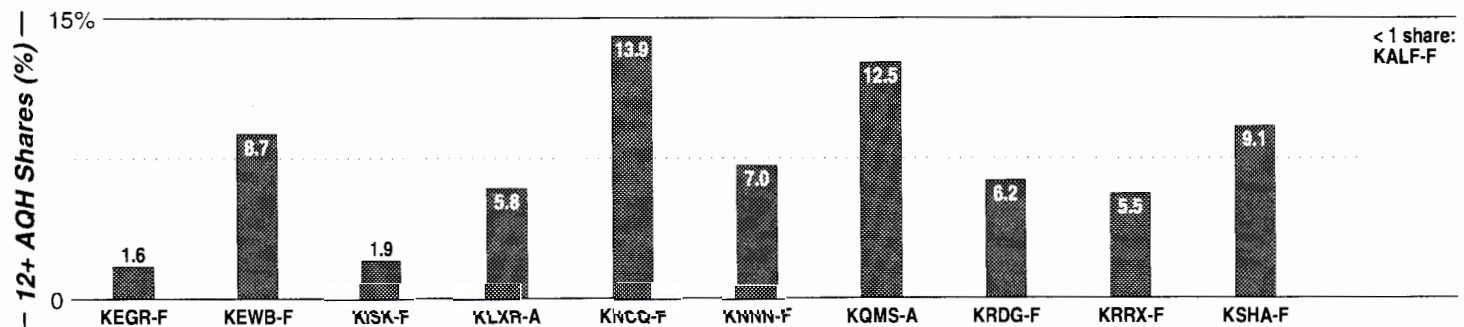

Calls	General Manager	Address, City, State ZIP	Phone	Fax	Owner Phone
KEGR-FM	Craig McCarthy	1588 Charles Dr, Redding, CA 96003	530-244-9700	530-244-9707	530-244-9700
KEWB-FM	Craig McCarthy	1588 Charles Dr, Redding, CA 96003	530-244-9700	530-244-9707	530-244-9700
KISK-FM	Craig McCarthy	1588 Charles Dr, Redding, CA 96003	530-244-9700	530-244-9707	530-244-9700
KLXR-AM	Mike Quinn	1326 Market St, Redding, CA 96001	530-244-5082	530-244-5698	530-244-5082
KMCA-AM	Mike Quinn	1326 Market St, Redding, CA 96001	530-246-1450		530-246-1450
KNCQ-FM	Craig McCarthy	1588 Charles Dr, Redding, CA 96003	530-244-9700	530-244-9707	530-244-9700
KNNN-FM	Lisa Geraci	3360 Alta Mesa Dr, Redding, CA 96002	530-226-9500	530-221-4940	606-292-0030
KNRO-AM	Lisa Geraci	3360 Alta Mesa Dr, Redding, CA 96002	530-226-9500	530-246-4140	606-292-0030
KQMS-AM	Lisa Geraci	3360 Alta Mesa Dr, Redding, CA 96002	530-226-9500	530-246-4140	606-292-0030
KRDG-FM	Lisa Geraci	3360 Alta Mesa Dr, Redding, CA 96002	530-226-9500	530-246-4140	606-292-0030
KRRX-FM	Lisa Geraci	3360 Alta Mesa Dr, Redding, CA 96002	530-246-9500	530-246-4140	606-292-0030
KSHA-FM	Lisa Geraci	3360 Alta Mesa Dr, Redding, CA 96002	530-886-9500	530-246-4140	606-292-0030
KVIP-AMFM	Stephen Hafen	PO Box 492727, Redding, CA 96049	530-222-4455	530-222-4484	530-222-4455