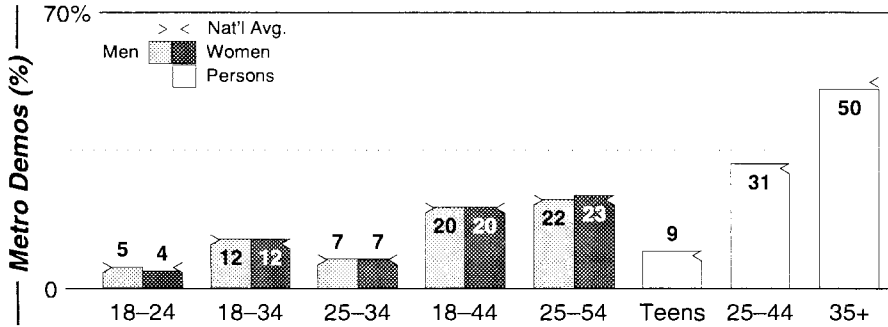

Augusta, GA (Cont.)

Metro Rank: **114** Pop: **462,458** Retail: **$4.482B** Gross Rev: **$16.2M** HH Inc: **$37,518** ↓

Calls	General Manager	Address, City, State ZIP	Phone	Fax	Owner Phone
WAEG-FM	Bill Jaeger	PO Box 1003, Augusta, GA 30903	803-279-2330	803-279-8149	301-306-1111
WAEJ-FM	Bill Jaeger	PO Box 1003, Augusta, GA 30903	803-279-2330	803-819-3781	301-306-1111
WAJY-FM	Kent Dunn	640 Old Airport Rd, Aiken, SC 29801	803-641-1027	803-642-9444	941-263-5000
WAKB-FM	Bill Jaeger	PO Box 1003, Augusta, GA 30903	803-279-2330	803-819-3781	301-306-1111
WBBQ-AMFM	Gary Pizzati	500 Carolina Springs Rd, North Augusta, SC 29841	803-279-1977	803-279-1175	312-867-0091
WCHZ-FM	Kent Dunn	PO Box 211045, Augusta, GA 30917	706-855-9494	706-650-0610	941-263-5000
WEKL-FM	Gary Pizzati	500 Carolina Springs Rd, North Augusta, SC 29841	803-279-1977	803-279-1175	312-867-0091
WFAM-AM	Bob Halvorsen	552 Laneywalker Ext, Augusta, GA 30901	706-722-6077	706-722-7066	864-585-1885
WFXA-FM	Bill Jaeger	PO Box 1003, Augusta, GA 30903	803-279-2330	803-279-8149	301-306-1111
WGAC-AM	Kent Dunn	PO Box 211045, Augusta, GA 30917	706-855-9494	706-860-9343	941-263-5000
WGOR-FM	Kent Dunn	PO Box 211045, Augusta, GA 30917	706-855-9494	706-860-9343	941-263-5000
WGUS-AM	Gary Pizzati	500 Carolina Springs Rd, North Augusta, SC 29841	803-279-1977	803-279-1175	312-867-0091
WIIZ-FM	Bobby Nichols	PO Box 814, Barnwell, SC 29812	803-259-9797	803-541-9700	803-259-3507
WJES-AMFM	Mike Casey	PO Box 1, Johnston, SC 29832	803-275-4444	803-275-3185	803-275-4444
WKIM-AM	Freddie Lee Handy	1802 Killingsworth Rd, Augusta, GA 30904	706-738-1230	706-738-1665	706-738-1230
WKSP-FM	Gary Pizzati	500 Carolina Springs Rd, North Augusta, SC 29841	803-279-1977	803-279-1175	312-867-0091
WKSX-FM	Mike Casey	PO Box 1, Johnston, SC 29832	803-275-4444	803-275-3185	803-275-4444
WKXC-FM	Coni Sansom	419 W Martintown Rd, North Augusta, SC 29841	803-279-2099	803-279-3664	404-875-1110
WKZK-AM	Walter Robinson	2 Milledge Rd, Augusta, GA 30904	706-738-9191	706-738-9191	706-738-9191
WPRW-FM	Gary Pizzati	500 Carolina Springs Rd, North Augusta, SC 29841	803-279-1977	803-279-1175	312-867-0091
WRDW-AM	Rick Beard	1480 Eisenhower Dr, Augusta, GA 30904	706-667-8999	706-481-0092	941-263-5000
WRFN-FM	Rick Beard	1480 Eisenhower Dr, Augusta, GA 30904	706-667-8999	706-481-0092	941-263-5000
WSLT-FM	Coni Sansom	419 W Martintown Rd, North Augusta, SC 29841	803-279-2099	803-279-3664	404-875-1110
WTHB-AM	Bill Jaeger	PO Box 1003, Augusta, GA 30903	803-279-2330	803-279-8149	301-306-1111
WTHO-FM	Mike Wall	PO Drawer 900, Thomson, GA 30824	706-595-5122	706-595-3021	706-595-5122
WTWA-AM	Mike Wall	PO Drawer 900, Thomson, GA 30824	706-595-1561	706-595-3021	706-595-5122
WZNY-FM	Gary Pizzati	500 Carolina Springs Rd, North Augusta, SC 29841	803-279-1977	803-279-1175