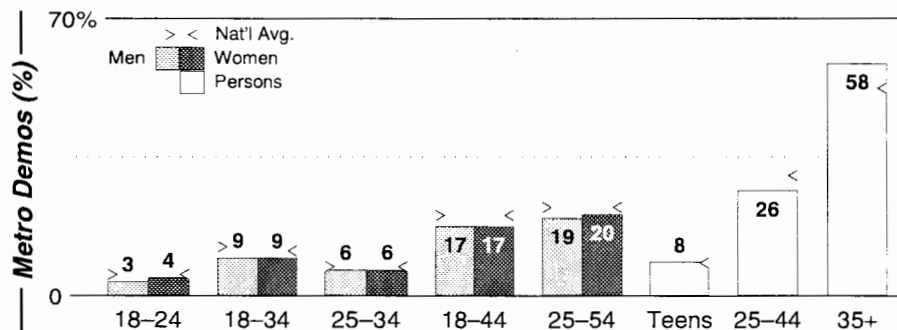

Mason City, IA

Metro Rank: **270** Pop: **81,038** Retail: **$0.864B** Gross Rev: **$4.7M** HH Inc: **$36,883** ↓