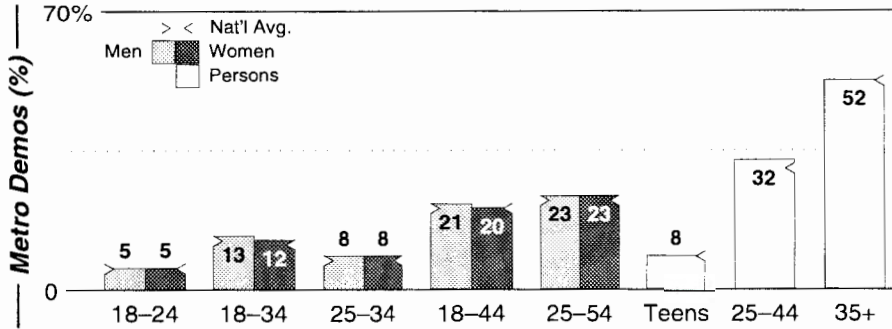

Huntsville, AL (Cont.)

Metro Rank: **109** Pop: **457,733** Retail: **$4.533B** Gross Rev: **$17.0M** HH Inc: **$44,569** ↓

Calls	General Manager	Address, City, State ZIP	Phone	Fax	Owner Phone
WAHR-FM	Tom Panucci	2714 Lawrence, Huntsville, AL 35805	256-536-1568	256-536-4416	256-536-1568
WAJF-AM	Dianne Hammons	1301 Central Pkwy SW, Decatur, AL 35601	256-340-1490	256-351-1234	256-340-1490
WAVD-AM	Terry Arnold	1209 Danville Rd SW Ste N, Decatur, AL 35601	256-353-0361	256-353-0363	256-353-0361
WBHP-AM	Rick Brown	PO Box 789, Decatur, AL 35602	256-353-1750	256-355-8013	214-922-8700
WBXR-AM	Carla Brady Gonzalez	2926 Huntsville Hwy # D, Fayetteville, TN 37334	931-433-7017	931-433-8282	864-585-1885
WDJL-AM	Walter Peavy	6420 Stringfield Rd NW, Huntsville, AL 35806	256-852-1223	256-852-1900	256-852-1223
WDRM-FM	Rick Brown	PO Box 789, Decatur, AL 35602	256-353-1750	256-355-8013	214-922-8700
WEUP-AMFM	Virginia Caples	2609 Jordan Ln NW, Huntsville, AL 35806	256-837-9387	256-837-9404	256-837-9387
WHOS-AM	Rick Brown	PO Box 789, Decatur, AL 35602	256-353-1811	256-355-8013	214-922-8700
WJRA-AM	Wally Swopes	717 Hwy 67 S, Decatur, AL 35603	256-353-4060	256-353-2450	256-353-4060
WKAC-AM	Keith A. Casey	PO Box 1083, Athens, AL 35612	256-232-6827	256-232-6828	256-232-6827
WLOR-AM	Marcus Taylor	2523 Bronco Cir NW, Huntsville, AL 35816	256-721-0035	256-722-0318	256-536-1568
WPZM-FM	Bill Dunnavant	PO Box 389, Athens, AL 35611	256-430-0110	256-232-6842	256-233-1414
WRJL-FM	Jo French	5610 Hwy 55 E, Eva, AL 35621	256-796-8000		256-796-8000
WRSA-FM	Paul Neilsen	287 Telephone Tower Rd, Laceys Spring, AL 35754	256-885-9797	256-498-2791	256-498-2634
WRTT-FM	Fred M. Wells	2407 9th Ave SW, Huntsville, AL 35805	256-534-2433	256-533-6265	256-536-1568
WTAK-FM	Rick Brown	PO Box 789, Decatur, AL 35602	256-353-1750	256-355-8013	214-922-8700
WTKI-AM	Butch Menefee	2305 Holmes Ave NW, Huntsville, AL 35816	256-533-1450	256-536-4349	256-533-1450
WUMP-AM	Bill Dunnavant	PO Box 389, Athens, AL 35611	256-233-1414	256-232-6842	256-233-1414
WVNN-AM	Bill Dunnavant	PO Box 389, Athens, AL 35611	256-233-1414	256-232-6842	256-233-1414
WWXQ-FM	Rick Brown	PO Box 789, Decatur, AL 35602	256-353-1750	256-355-8013	214-922-8700
WXQW-FM	Rick Brown	PO Box 789, Decatur, AL 35602	256-353-1750	256-355-8013	214-922-8700
WYAM-FM	Jonus Ben	923 Sparkan St, Hartselle, AL 35640	256-773-2563	256-464-3045	256-881-8804
WYAM-AM	Diane Hammons	1301 Central Pkwy SW, Decatur, AL 35601	256-355-4567	256-351-1234	256-355-4567
WZYP-FM	Bill Dunnavant	PO Box 389, Athens, AL 35611	256-233-3000	256-232-6842	256-233-1414