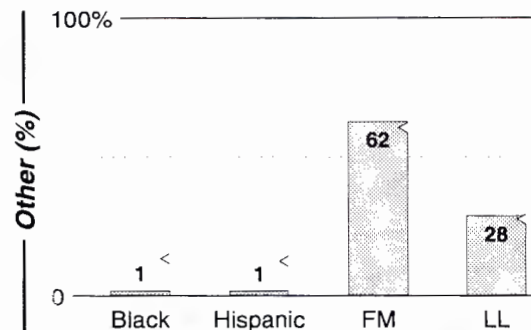

Cookeville, TN

Metro Rank: **264** Pop: **90,944** Retail: **$1.028B** Gross Rev: **$5.0M** HH Inc: **$34,108** ↓

Calls	FMT	City of License	Freq	PWR	HAAT	Combo	LMA	Rep	St	Owner	Acq	Price
WBXE	AOR	Baxter	93.7	6.1	659	b	2		95	Tri Star Comm	9811	50
WGIC	AC	Cookeville	98.5	50.0	492	a			64	Clear Channel Comm	9712	g1
WGSQ	CTRY	Cookeville	94.7	100.0	1319	a		Katz	63	Clear Channel Comm	9712	g1
WKXD	AC	Monterey	106.9	23.0	735				86	Tri Star Comm	9711	475 +
WLIV	CTRY	Monterey	104.7	1.3	712		1		97	WKXN Inc	9611	32 cp
WUSV	CTRY	Livingston	95.9	20.0	784	b	2		66	Tri Star Comm	9901	1,000
WWTN	NEWS	Manchester	99.7	100.0	1296			Crstl	62	Gaylord Bcstg Co	9508	3,800

Calls	FMT	City of License	Freq	Day	Night	Combo	LMA	Rep	St	Owner	Acq	Price
WATX	SPRT	Algood	1590	1.0	0.00				81	Manna Bcstg Company		
WHUB	CTRY	Cookeville	1400	1.0	1.00	a			40	Clear Channel Comm	9712	g1
WLIV	CTRY	Livingston	920	1.0	0.00	b	1		56	Sunny Bcstg LLC	9603	c1
WPTN	NEWS	Cookeville	780	1.0	0.00	a			62	Clear Channel Comm	9712	g1

Calls	General Manager	Address, City, State ZIP	Phone	Fax	Owner Phone
WATX-AM	Kevin Paul	259 S Willow Ave, Cookeville, TN 38501	931-528-9289	931-520-1590	931-528-9289
WBXE-FM	Kevin Paul	259 S Willow Ave, Cookeville, TN 38501	931-528-7001	931-520-1590	931-528-6064
WGIC-FM	Dave Thomas	PO Box 3146, Cookeville, TN 38502	931-526-7144	931-528-8400	606-655-2267
WGSQ-FM	Dave Thomas	PO Box 3146, Cookeville, TN 38502	931-526-7144	931-528-8400	606-655-2267
WHUB-AM	Dave Thomas	PO Box 3146, Cookeville, TN 38502	931-526-7144	931-528-8400	606-655-2267
WKXD-FM	Kevin Paul	259 S Willow Ave, Cookeville, TN 38501	931-528-9289	931-520-1590	931-528-6064
WLIV-AMFM	Joel Upton	PO Box 359, Livingston, TN 38570	931-823-1226	931-823-6005	931-823-5633
WPTN-AM	Dave Thomas	PO Box 3146, Cookeville, TN 38502	931-526-7144	931-528-8400	606-655-2267
WUSV-FM	Kevin Paul	259 S Willow Ave, Cookeville, TN 38501	931-528-7001	931-372-8088	931-528-6064