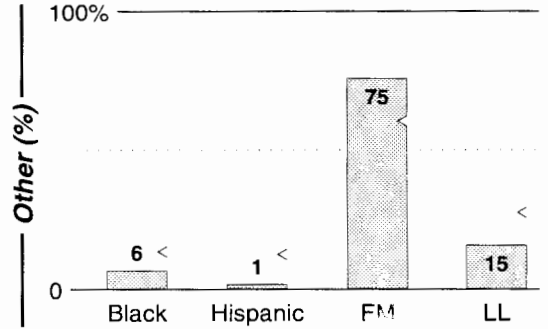

Evansville, IN

Metro Rank: 152 Pop: 291,281 Retail: $3.034B Gross Rev: $17.2M HH Inc: $42,136 ↓