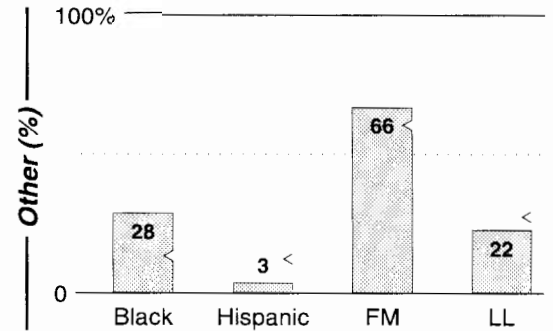

Tallahassee, FL (Cont.)

Metro Rank: **159** Pop: **259,649** Retail: **$2.759B** Gross Rev: **$14.0M** HH Inc: **$44,772** ↓