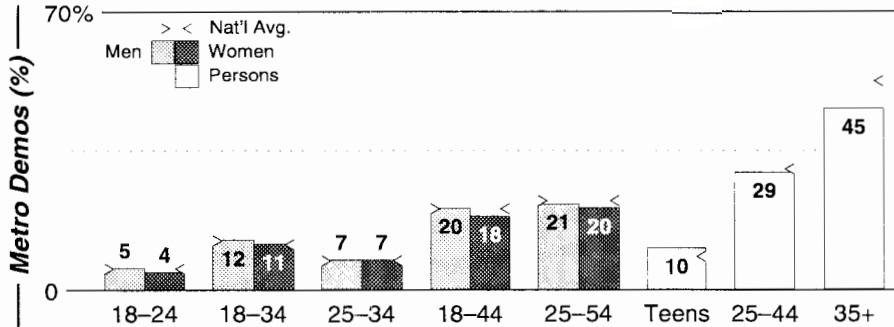

Merced, CA (Cont.)

Metro Rank: **190** Pop: **227,126** Retail: **$1.414B** Gross Rev: **$4.9M** HH Inc: **$33,732** ↓

Calls	General Manager	Address, City, State ZIP	Phone	Fax	Owner Phone
KABX-FM	Edward Hoyt Jr.	PO Box 717, Merced, CA 95341	209-723-2191	209-383-2950	209-723-2191
KAJZ-FM	Edward Hoyt Jr.	PO Box 717, Merced, CA 95341	209-883-8760	209-883-7760	209-723-2191
KAMB-FM	Tim Land	PO Box 2388, Merced, CA 95344	209-723-1015	209-723-1945	209-723-1015
KBYN-FM	Nelson Gomez	PO Box 1039, Hughson, CA 95326	209-883-8760	209-883-8769	209-883-8760
KCIV-FM	Kathleen Reynolds	1031 15th St Ste 1, Modesto, CA 95354	209-524-8999	209-524-9088	913-642-7770
KHTN-FM	Lee Nye	510 W 19th St, Merced, CA 95340	209-383-7900	209-723-8461	203-661-4307
KIBG-FM	Edward Hoyt Jr.	PO Box 717, Merced, CA 95341	209-723-2191	209-383-2950	209-723-2191
KJMQ-FM	Steve Wrath	514 E Bellevue Rd, Atwater, CA 95301	209-358-9723	209-358-9793	775-887-0588
KLBS-AM	J.J. Encarnacao	401 Pacheco Blvd # A, Los Banos, CA 93635	209-826-0578	209-826-1906	209-826-0578
KLOQ-FM	Steve Wrath	514 E Bellevue Rd, Atwater, CA 95301	209-358-9723	209-358-9793	775-887-0588
KNTQ-FM	Nelson Gomez	PO Box 1039, Hughson, CA 95326	209-883-8760	209-883-8769	209-883-8760
KQLB-FM	J.J. Encarnacao	401 Pacheco Blvd # A, Los Banos, CA 93635	209-827-0123	209-826-1906	209-827-0101
KTFN-AM	Steve Wrath	514 E Bellevue Rd, Atwater, CA 95301	209-358-9723	209-358-9793	775-887-0588
KUBB-FM	Lee Nye	510 W 19th St, Merced, CA 95340	209-383-7900	209-723-8461	203-661-4307
KYOS-AM	Edward Hoyt Jr.	PO Box 717, Merced, CA 95341	209-723-2191	209-383-2950	209-723-2191