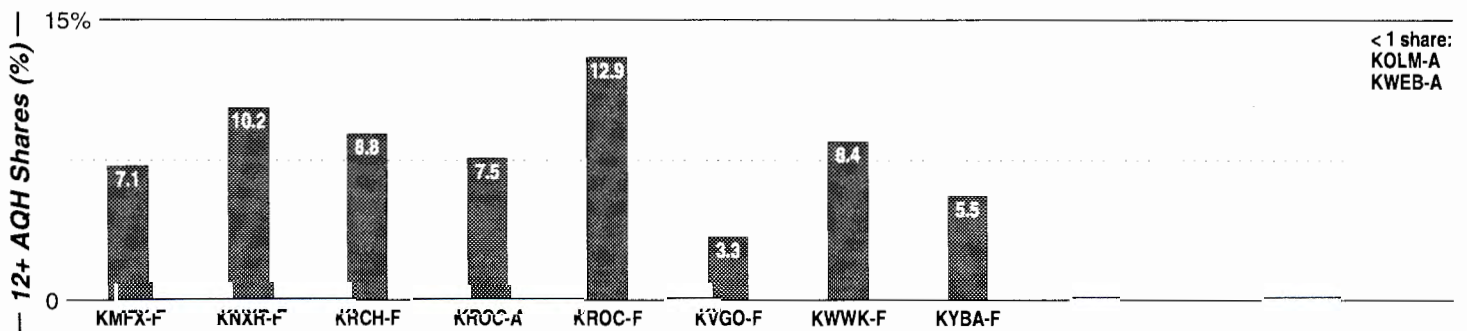

Calls	General Manager	Address, City, State ZIP	Phone	Fax	Owner Phone
KFSI-FM	Ray Logan	4016 28th St SE, Rochester, MN 55904	507-289-8585	507-529-4017	507-289-8585
KMFX-AMFM	Bob Fox	1530 Greenview Dr SW Ste 200, Rochester, MN 55902	507-288-3888	507-288-7815	312-867-0091
KNXR-FM	Thomas H Jones	1620 Greenview Dr SW, Rochester, MN 55902	507-288-7700	507-288-4531	507-288-7700
KOLM-AM	Dick Radke	1220 4th Ave SW, Rochester, MN 55902	507-288-1971	507-288-1520	507-288-1971
KRCH-FM	Bob Fox	1530 Greenview Dr SW Ste 200, Rochester, MN 55902	507-288-3888	507-288-7815	312-867-0091
KROC-AMFM	Greg Gentling	122 4th St SW, Rochester, MN 55902	507-286-1010	507-286-9370	507-286-1010
KVGO-FM	Michael Borgen	1000 Industrial Dr Ste 102, Spring Valley, MN 55975	507-765-3856	507-765-2738	507-765-3856
KWEB-AM	Bob Fox	1530 Greenview Dr SW Ste 200, Rochester, MN 55902	507-288-3888	507-288-7815	312-867-0091
KWWK-FM	Dick Radke	1220 4th Ave SW, Rochester, MN 55902	507-288-1971	507-288-1520	507-288-1971
KYBA-FM	Sue Daily	PO Box 154, Stewartville, MN 55976	507-533-4082	507-533-4083	507-286-1010