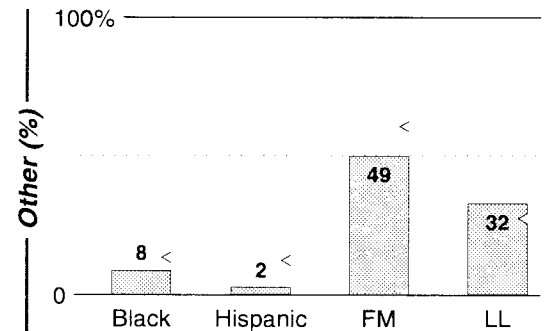

Harrisburg-Lebanon-Carlisle, PA (Cont.)

Metro Rank: **77** Pop: **622,462** Retail: **$7.421B** Gross Rev: **$28.6M** HH Inc: **$48,710** ↑

Calls	General Manager	Address, City, State ZIP	Phone	Fax	Owner Phone
WADV-AM	Earl Kochel	720 E Kercher Ave, Lebanon, PA 17046	717-273-2611	717-273-7293	717-273-2611
WHP-AM	Allison Dame	600 Corporate Cir, Harrisburg, PA 17110	717-540-8800	717-540-9268	606-655-2267
WHYL-AMFM	Chuck Jewell	919 Buckingham Blvd, Elizabethtown, PA 17022	717-367-7700	717-367-0239	702-804-5200
WIOO-AM	Kirk Wise	180 York Rd, Carlisle, PA 17013	717-243-1200	717-243-1277	717-243-1200
WKBO-AM	Allison Dame	600 Corporate Cir, Harrisburg, PA 17110	717-540-8800	717-540-9268	606-655-2267
WLBR-AM	Robert Etter	PO Box 1270, Lebanon, PA 17042	717-272-7651	717-274-0161	717-272-7651
WLGL-FM	Scott Richards	PO Box 90, Selingsgrove, PA 17870	570-374-8819	570-374-7444	570-297-0100
WNCE-FM	Ronald Giovanniello	PO Box 921, Harrisburg, PA 17108	717-697-1141	717-697-1149	312-867-0091
WNNK-FM	Ronald Giovanniello	PO Box 104, Harrisburg, PA 17108	717-238-1041	717-234-7780	312-867-0091
WQIC-FM	Robert Etter	PO Box 1270, Lebanon, PA 17042	717-272-7651	717-274-0161	717-272-7651
WQLV-FM	Jim Hepler	PO Box 158, Millersburg, PA 17061	717-692-2193	717-692-2080	717-365-3161
WQXA-FM	Chuck Jewell	919 Buckingham Blvd, Elizabethtown, PA 17022	717-367-7700	717-367-0239	702-804-5200
WRBT-FM	Allison Dame	600 Corporate Cir, Harrisburg, PA 17110	717-540-8800	717-540-9268	606-655-2267
WRKZ-FM	Chuck Jewell	919 Buckingham Blvd, Elizabethtown, PA 17022	717-367-7700	717-367-0239	702-804-5200
WRVV-FM	Allison Dame	600 Corporate Cir, Harrisburg, PA 17110	717-540-8800	717-540-9268	606-655-2267
WSHP-AM	Cary Simpson	PO Box 247, Tyrone, PA 16686	717-532-5118	814-684-1220	814-238-0792
WTCY-AM	Ronald Giovanniello	PO Box 104, Harrisburg, PA 17108	717-238-1041	717-234-7780	312-867-0091
WTPA-FM	Ronald Giovanniello	PO Box 9350, Harrisburg, PA 17108	717-697-1141	717-697-1149	312-867-0091
WWII-AM	Dean Lebo	8 W Main St, Shiremanstown, PA 17011	717-731-9944	717-731-4002	717-731-9944
WWKL-AMFM	Allison Dame	600 Corporate Cir, Harrisburg, PA 17110	717-540-8800	717-540-9268	606-655-2267
WWSM-AM	Douglas J Neatrou	621 Cumberland St Ste 4, Lebanon, PA 17042	717-272-1510	717-272-7074	717-272-1510
WYGL-FM	Scott Richards	PO Box 90, Selingsgrove, PA 17870	570-374-8819	570-374-7444	570-374-8819