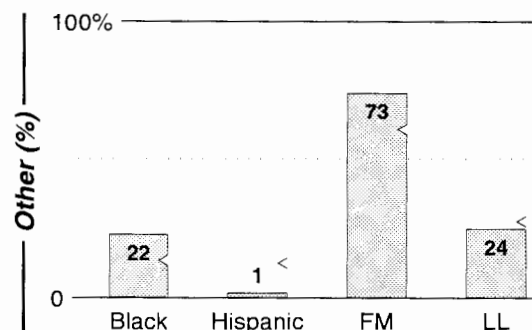

Tupelo, MS (Cont.)

Metro Rank: **178** Pop: **228,438** Retail: **$2.104B** Gross Rev: **$6.2M** HH Inc: **$36,397** ↓

Calls	General Manager	Address, City, State ZIP	Phone	Fax	Owner Phone
WAFM-FM	Ed Stanford	521 Hwy 278 W, Amory, MS 38821	601-256-9726	601-256-9725	601-256-9726
WAMY-AM	Ed Stanford	521 Hwy 278 W, Amory, MS 38821	601-256-9725	601-256-9725	601-256-9726
WBIP-AMFM	Larry Hill	Box 356, Booneville, MS 38829	662-728-5301	662-728-2572	601-728-5301
WCMR-FM	Russell Humphrey	PO Box 1129, Bruce, MS 38915	662-983-6940		662-983-6940
WCNA-FM	Gene Sisk	PO Box 2116, Tupelo, MS 38803	601-842-2101	601-842-9568	601-842-9595
WCPC-AM	Robin H. Mathis	1189 N Jackson St, Houston, MS 38851	662-456-3071	662-456-3072	662-456-3071
WESE-FM	Russ Wilson	5026 Cliff Gookin Blvd, Tupelo, MS 38801	662-842-1067	662-842-0725	312-867-0091
WFTA-FM	Gene Sisk	PO Box 2116, Tupelo, MS 38803	601-842-2101	601-842-9568	601-842-9595
WNAU-AM	Terry Cook	PO Box 808, New Albany, MS 38652	662-534-8133	662-538-4183	601-534-8133
WNRX-AM	Russ Wilson	5026 Cliff Gookin Blvd, Tupelo, MS 38801	601-842-1067	601-842-0725	312-867-0091
WSEL-AMFM	Ollie Collins Jr.	PO Box 3788, Tupelo, MS 38803	601-489-0297	601-488-9735	601-489-0297
WSYE-FM	Cindy Roberts	1705 S Gloster St Ste H, Tupelo, MS 38801	662-844-9793	662-844-7400	228-896-5500
WTUP-AM	Russ Wilson	5026 Cliff Gookin Blvd, Tupelo, MS 38801	601-842-1067	601-842-0725	312-867-0091
WWKZ-FM	Russ Wilson	5026 Cliff Gookin Boulevard, Tupelo, MS 38801	662-844-2134	662-844-2887	312-867-0091
WWMS-FM	Bob Gibson	2214 S Gloster St, Tupelo, MS 38801	662-234-6881	662-842-0197	870-492-5100
WWZD-FM	Russ Wilson	5026 Cliff Gookin Blvd, Tupelo, MS 38801	601-842-1067	601-842-0725	312-867-0091
WWZQ-AM	Ed Stanford	1053 S Meridian St, Aberdeen, MS 39730	601-369-4561	601-256-9725	601-369-4561
WZLQ-FM	Bob Gibson	2214 S Gloster St, Tupelo, MS 38801	601-842-7658	601-842-0197	870-492-5100