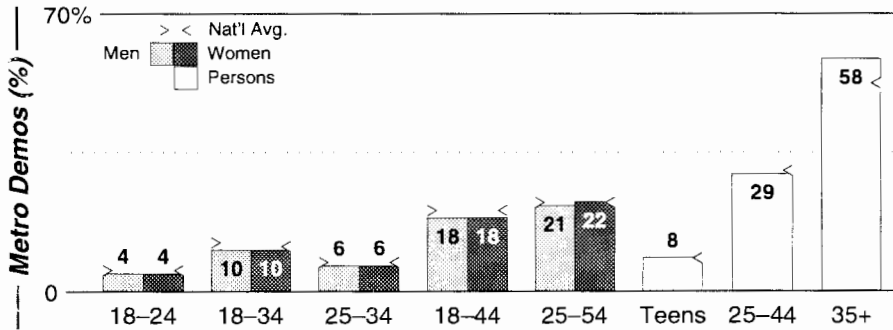

Monmouth-Ocean, NJ

Metro Rank: **47** Pop: **1,117,238** Retail: **$11.628B** Gross Rev: **$21.7M** HH Inc: **$52,527**