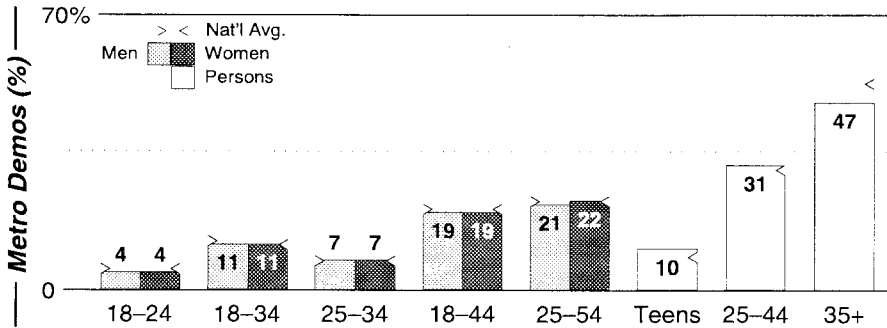

Odessa - Midland, TX (Cont.)

Metro Rank: **174** Pop: **249,647** Retail: **$2.508B** Gross Rev: **$8.8M** HH Inc: **$42,133** ↓

Calls	General Manager	Address, City, State ZIP	Phone	Fax	Owner Phone
KBAT-FM	Michelle Murrill	PO Box 61147, Midland, TX 79711	915-563-9300	915-563-5530	312-867-0091
KCHX-FM	Donald Schwartz	PO Box 4716, Odessa, TX 79760	915-563-9102	915-580-9102	214-922-8700
KCRS-AMFM	Parker Humes	1001 South Midkiss Street, Midland, TX 79704	915-520-5277	915-520-6761	606-655-2267
KFZX-FM	Donald Schwartz	PO Box 4716, Odessa, TX 79760	915-563-9102	915-580-9102	214-922-8700
KGEE-FM	Michelle Murrill	PO Box 61147, Midland, TX 79711	915-563-5499	915-563-5541	312-867-0091
KJBC-AM	Donald R. Kennedy	1903 S Lamesa Rd, Midland, TX 79701	915-684-5152		904-249-9329
KKJW-FM	Richard Bays	4400 N Big Spring St Ste 44, Midland, TX 79705	915-620-8282	915-620-0498	
KKKK-FM	Don L. Cook	203 W Wall Ste 1100, Midland, TX 79701	915-563-2266	915-563-2288	915-563-2266
KLWV-FM	Lloyd Parker	203 W Wall Ste 1100, Midland, TX 79701	915-683-1400	915-683-1486	800-434-8400
KMCM-FM	Dennis Skaggs	4101 E 42nd St Ste J2, Odessa, TX 79762	915-550-9702	915-550-9710	915-334-8881
KMND-AM	Michelle Murrill	PO Box 61147, Midland, TX 79711	915-563-5636	915-563-3823	312-867-0091
KMRK-FM	Donald Schwartz	PO Box 4716, Odessa, TX 79760	915-563-9102	915-580-9102	214-922-8700
KNFM-FM	Michelle Murrill	PO Box 61147, Midland, TX 79711	915-563-5636	915-563-3823	312-867-0091
KODM-FM	Michelle Murrill	PO Box 61147, Midland, TX 79711	915-563-9809	915-563-5528	312-867-0091
KOZA-AM	Pete Almanza	1100 S Grant Ave, Odessa, TX 79761	915-333-1227	915-333-3044	915-333-1227
KQLM-FM	Pete Almanza	1100 S Grant Ave, Odessa, TX 79761	915-333-1227	915-333-3044	915-333-1227
KQRX-FM	Dave Cardwell	12010 E Highway 158, Gardendale, TX 79758	915-563-9510	915-563-9505	915-563-9510
KRIL-AM	Clyde Butter	PO Box 4312, Odessa, TX 79760	915-332-6870	915-332-6882	312-867-0091
KTXC-FM	Dawn Holcomb	6 Desta Dr Ste 4425, Midland, TX 79705	915-570-6670	915-570-6680	
KWEL-AM	Faustino Quiroz	1110 E Scharbauer Dr, Midland, TX 79705	915-685-1950	915-687-0586	915-685-1950