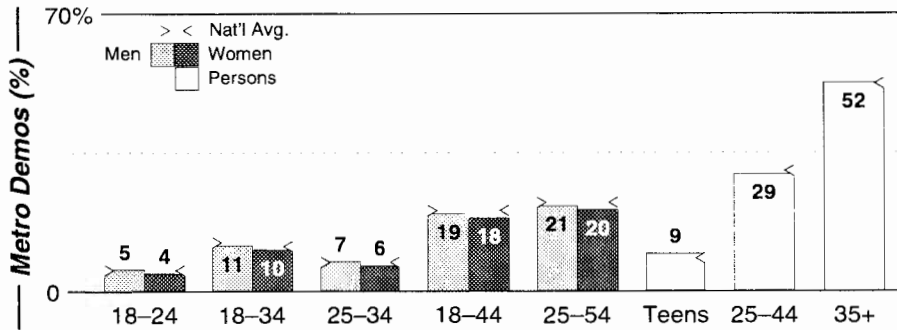

Lima, OH

Metro Rank: **228** Pop: **153,683** Retail: **$1.991B** Gross Rev: **$5.5M** HH Inc: **$39,584** ↓