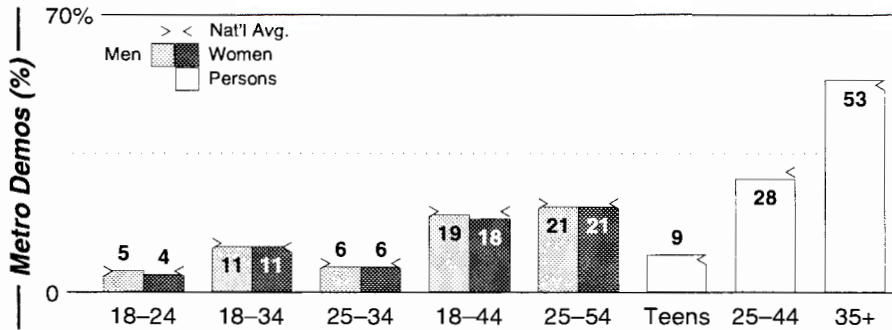

Tyler - Longview, TX (Cont.)

Metro Rank: **140** Pop: **332,037** Retail: **$3.930B** Gross Rev: **$15.0M** HH Inc: **$41,749** ↓

Calls	General Manager	Address, City, State ZIP	Phone	Fax	Owner Phone
KBGE-AM	Steve Joos	3810 Brookside Dr, Tyler, TX 75701	903-297-3696	903-581-2011	214-922-8700
KBLZ-FM	Rick Rick	212 Grande Blvd, #C-120, Tyler, TX 75703	903-845-2259	903-939-3473	409-268-9696
KDOK-FM	Reid Kerr	928 N NE Loop 323, Tyler, TX 75708	903-593-2519	903-597-4141	702-804-5200
KEBE-AM	Dudley Waller	PO Box 1648, Jacksonville, TX 75766	903-586-2527	903-586-1394	903-586-2527
KEES-AM	Reid Kerr	928 N NE Loop 323, Tyler, TX 75708	903-593-2519	903-845-6269	702-804-5200
KFRO-AMFM	Mark McKay	PO Box 5818, Longview, TX 75608	903-663-9800	903-663-9458	972-702-7371
KGLD-AM	Reid Kerr	928 N NE Loop 323, Tyler, TX 75708	903-593-2519	903-597-8378	702-804-5200
KISX-FM	Steve Joos	3810 Brookside Dr, Tyler, TX 75701	903-581-0606	903-581-2011	214-922-8700
KKTX-FM	Steve Joos	3810 Brookside Dr, Tyler, TX 75701	903-297-3696	903-581-2011	214-922-8700
KKUS-FM	Rick Reynolds	3320 S SW Loop 323, Tyler, TX 75701	903-534-5133	903-534-5300	972-702-7371
KLJT-FM	Rick Guest	PO Box 1648, Jacksonville, TX 75766	903-586-2527	903-589-0677	903-586-2527
KNUE-FM	Steve Joos	3810 Brookside Dr, Tyler, TX 75701	903-581-0606	903-581-2011	214-922-8700
KOFY-AM	Richard Witkovski	2105 Anthony Dr, Tyler, TX 75701	903-509-1500	903-509-8236	903-509-1010
KOOI-FM	Dudley Waller	PO Box 1648, Jacksonville, TX 75766	903-586-2527	903-589-0677	903-586-2527
KPXI-FM	Mark McKay	PO Box 5818, Longview, TX 75608	903-663-9800	903-663-9458	972-702-7371
KTBB-AM	Reid Kerr	928 N NE Loop 323, Tyler, TX 75708	903-593-2519	903-597-4141	702-804-5200
KTLU-AM	Robert Gonzalez	PO Box 475, Rusk, TX 75785	903-683-2258	903-683-5104	903-683-2258
KTYL-FM	Steve Joos	3810 Brookside Dr, Tyler, TX 75701	903-581-0606	903-581-2011	214-922-8700
KWRW-FM	Robert Gonzalez	PO Box 475, Rusk, TX 75785	903-683-2257	903-683-5104	903-683-2258
KYKX-FM	Mark McKay	PO Box 5818, Longview, TX 75608	903-663-9800	903-663-9458	972-702-7371
KYYK-FM	Henry Gonzalez	PO Box 649, Palestine, TX 75802	903-729-6077	903-729-4742	972-931-6055
KYZS-AM	Reid Kerr	928 N NE Loop 323, Tyler, TX 75708	903-295-8182	903-597-4141	702-804-5200
KZEY-AMFM	Jerry Russell	PO Box 4248, Tyler, TX 75712	903-593-1744		903-935-5648

Contact Information