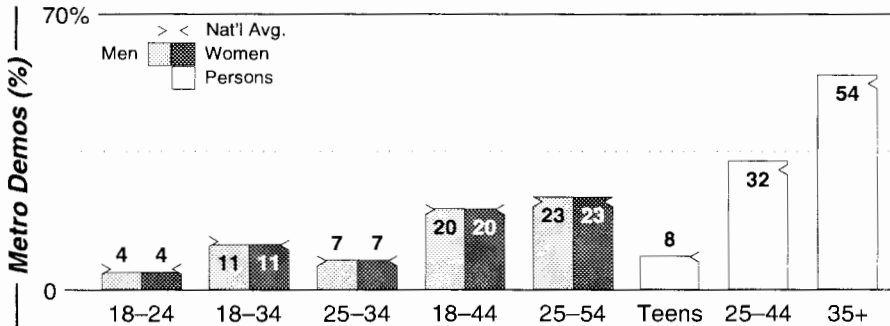

Portland, OR (Cont.)

Metro Rank: **25** Pop: **2,108,460** Retail: **$26.209B** Gross Rev: **$114.6M** HH Inc: **$46,412** ↑