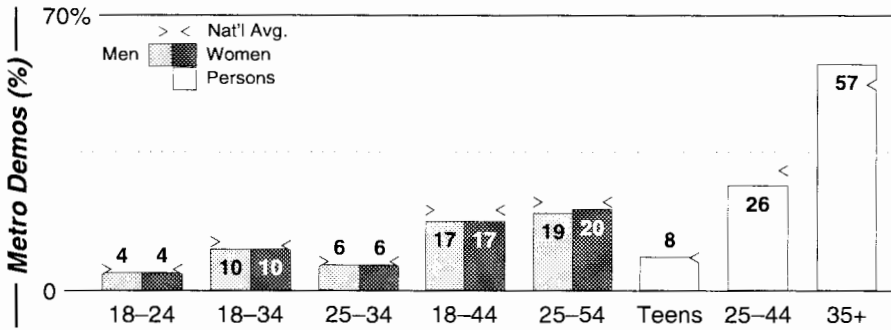

Lakeland-Winter Haven, FL

Metro Rank: **98** Pop: **477,123** Retail: **$4.775B** Gross Rev: **$5.6M** HH Inc: **$36,203** ↓