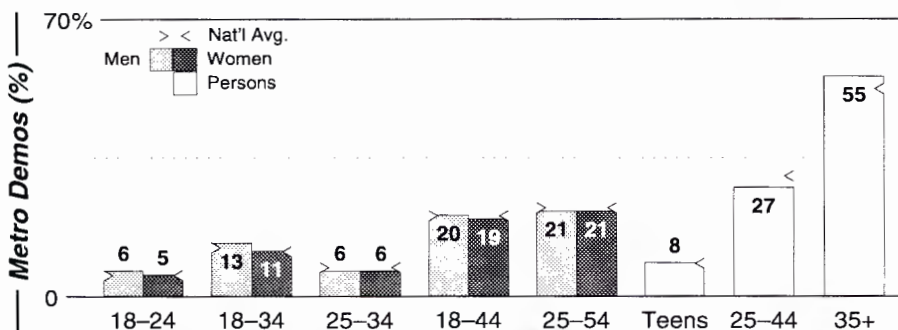

Cookeville, TN

Metro Rank: **264** Pop: **90,944** Retail: **$1.028B** Gross Rev: **$5.0M** HH Inc: **$34,108** ↓

Calls	FMT	City of License	Freq	PWR	HAAT	Combo	LMA	Rep	St	Owner	Acq	Price
WBXE	AOR	Baxter	93.7	6.1	659	b	2		95	Tri Star Comm	9811	50
WGIC	AC	Cookeville	98.5	50.0	492	a			64	Clear Channel Comm	9712	g1
WGSQ	CTRY	Cookeville	94.7	100.0	1319	a		Katz	63	Clear Channel Comm	9712	g1
WKXD	AC	Monterey	106.9	23.0	735				86	Tri Star Comm	9711	475 +
WLIV	CTRY	Monterey	104.7	1.3	712		1		97	WKXN Inc	9611	32 cp
WUSV	CTRY	Livingston	95.9	20.0	784	b	2		66	Tri Star Comm	9901	1,000
WWTN	NEWS	Manchester	99.7	100.0	1296			Crstl	62	Gaylord Bcstg Co	9508	3,800

Calls	FMT	City of License	Freq	Day	Night	Combo	LMA	Rep	St	Owner	Acq	Price
WATX	SPRT	Algood	1590	1.0	0.00				81	Manna Bcstg Company		
WHUB	CTRY	Cookeville	1400	1.0	1.00	a			40	Clear Channel Comm	9712	g1
WLIV	CTRY	Livingston	920	1.0	0.00	b	1		56	Sunny Bcstg LLC	9603	c1
WPTN	NEWS	Cookeville	780	1.0	0.00	a			62	Clear Channel Comm	9712	g1

Calls	General Manager	Address, City, State ZIP	Phone	Fax	Owner Phone
WATX-AM	Kevin Paul	259 S Willow Ave, Cookeville, TN 38501	931-528-9289	931-520-1590	931-528-9289
WBXE-FM	Kevin Paul	259 S Willow Ave, Cookeville, TN 38501	931-528-7001	931-520-1590	931-528-6064
WGIC-FM	Dave Thomas	PO Box 3146, Cookeville, TN 38502	931-526-7144	931-528-8400	606-655-2267
WGSQ-FM	Dave Thomas	PO Box 3146, Cookeville, TN 38502	931-526-7144	931-528-8400	606-655-2267
WHUB-AM	Dave Thomas	PO Box 3146, Cookeville, TN 38502	931-526-7144	931-528-8400	606-655-2267
WKXD-FM	Kevin Paul	259 S Willow Ave, Cookeville, TN 38501	931-528-9289	931-520-1590	931-528-6064
WLIV-AMFM	Joel Upton	PO Box 359, Livingston, TN 38570	931-823-1226	931-823-6005	931-823-5633
WPTN-AM	Dave Thomas	PO Box 3146, Cookeville, TN 38502	931-526-7144	931-528-8400	606-655-2267
WUSV-FM	Kevin Paul	259 S Willow Ave, Cookeville, TN 38501	931-528-7001	931-372-8088	931-528-6064