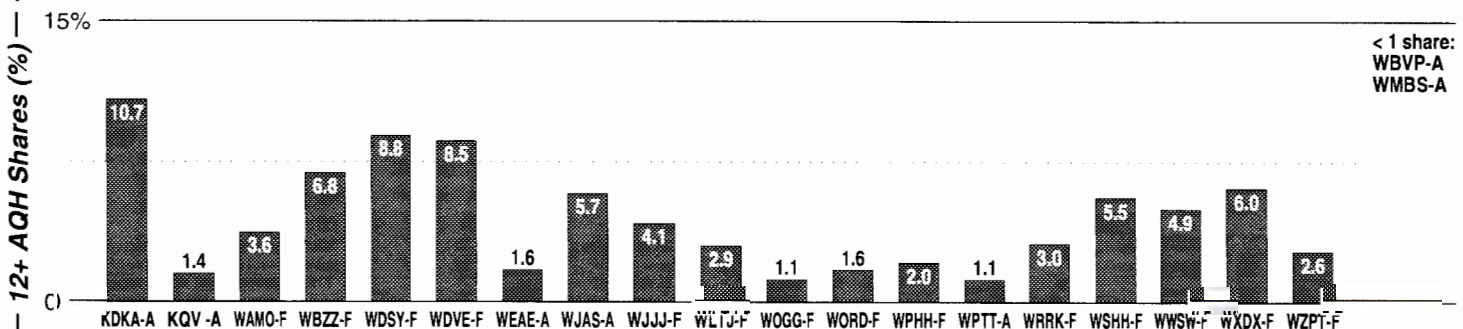

Calls	General Manager	Address, City, State ZIP	Phone	Fax	Owner Phone
KDKA-AM	Michael Young	1 Gateway Ctr, Pittsburgh, PA 15222	412-575-2200	412-575-2874	212-975-6500
KQV-AM	Robert W. Dickey, Sr.	650 Smithfield St Ste 620, Pittsburgh, PA 15222	412-562-5900	412-562-5903	412-562-5900
WAMO-AMFM	Alan Lincoln	960 Penn Ave Ste 200, Pittsburgh, PA 15222	412-471-2181	412-391-3559	412-456-4008
WASP-AM	Bruce Baker	PO Box 789, Uniontown, PA 15401	724-430-0949	724-938-7824	814-941-9800
WBUT-AM	Victoria Hinterberger	PO BOX 1645, Butler, PA 16003	724-287-5778	724-282-9188	724-287-5778
WBVP-AM	Frank Iorio	PO Box 719, Beaver Falls, PA 15010	724-846-4100	724-843-7771	724-846-4100
WBZZ-FM	Don Oylear	Foster Pz 5,651 Holiday Dr#310, Pittsburgh, PA 15220	412-920-9400	412-920-9444	212-975-6500
WCVI-AM	Joe Kosinsky	PO Box 927, Connelisville, PA 15425	724-628-4600	724-628-5188	724-628-4600
WCXJ-AM	Shelia Corley	7138 Kelly St, Pittsburgh, PA 15208	412-243-3050	412-244-3342	215-581-5161
WDSY-FM	Don Oylear	Foster Pz 5,651 Holiday Dr#310, Pittsburgh, PA 15220	412-920-9400	412-920-9444	212-975-6500
WDVE-FM	Bob Roof	200 Fleet St, Pittsburgh, PA 15220	412-937-1441	412-937-0323	214-922-8700
WEAE-AM	Jessamy Tang	400 Ardmore Blvd, Pittsburgh, PA 15221	412-731-1250	412-244-4596	212-456-6118
WEDO-AM	John James	414 5th Ave, Mc Keesport, PA 15132	412-664-4431		412-664-4431
WELA-FM	Ronald Aughinbaugh	PO Box 2050, East Liverpool, OH 43920	330-385-1040	330-385-2339	814-941-9800
WGBN-AM	Loren Mann	560 7th St, New Kensington, PA 15068	724-337-3588	724-337-1318	724-337-3588
WISR-AM	Victoria Hinterberger	PO Box 151, Butler, PA 16003	724-283-1500	724-283-3005	724-287-5778
WJAS-AM	Tony Renda	900 Parish St Fl 3, Pittsburgh, PA 15220	412-875-4800	412-875-9474	412-875-9500
WJJJ-FM	Bob Roof	1 Allegheny Sq Ste 800, Pittsburgh, PA 15212	412-323-5300	412-323-5313	214-922-8700
WJPA-AMFM	Michael Siegel	98 South Main St, Washington, PA 15301	724-222-2110	724-228-2299	724-222-2110
WKHB-AM	Robert M Stevens	245 Brown St, Greensburg, PA 15601	724-853-7000		724-853-7000
WKTW-AM	Robert Stevens	245 Brown St, Greensburg, PA 15601	729-853-7000		724-853-7000
WKZV-AM	Mike Panjuscek	80 E Chestnut St, Washington, PA 15301	724-228-6678	724-228-6678	724-228-6678
WLER-FM	Victoria Hinterberger	PO BOX 1645, Butler, PA 16003	724-287-5778	724-282-9188	724-287-5778
WLSW-FM	Chris Molton	PO Box 208, Latrobe, PA 15650	724-628-2800	724-628-7380	724-628-2800
WLTJ-FM	Gregg Frischling	650 Smithfield St. #2200, Pittsburgh, PA 15222	412-316-3342	412-316-3388	516-621-1670
WMBA-AM	Donn Wuycik	761 Merchant St, Ambridge, PA 15003	724-266-1110	724-266-4929	724-846-4100
WMBS-AM	Ron Dawson	44 South Mount Vernon Ave, Uniontown, PA 15401	724-438-3900	724-438-2406	724-438-3900
WNSY-FM	Mike Searcy	PO Box 231, Canton, GA 30114	770-479-2101	770-479-1134	706-327-1217
WOGG-FM	Bruce Baker	PO Box 789, Uniontown, PA 15401	724-430-0949	724-938-7824	814-941-9800
WOGI-AMFM	Rita Resick	10 Chamber Plz, Charleroi, PA 15022	724-483-6551	724-483-9251	814-941-9800
WORD-FM	Chuck Gratner	7 Parkway Ctr Ste 625, Pittsburgh, PA 15220	412-937-1500	412-937-1576	805-987-0400
WPGR-AM	Rossel Burroughs	960 Penn Ave Ste 300, Pittsburgh, PA 15222	412-338-1980	412-338-1977	606-245-1000
WPHH-FM	Bob Roof	200 Fleet St, Pittsburgh, PA 15220	412-937-1441	412-937-0323	214-922-8700
WPIT-AM	Chuck Gratner	7 Parkway Ctr Ste 625, Pittsburgh, PA 15220	412-937-1500	412-937-1576	805-987-0400
WPQR-FM	Jeff Kelly	PO Box 927, Connelisville, PA 15425	724-628-4600	724-628-5188	724-628-4600
WPTS-FM	Ron Asbury	411 William Pitt Union, Pittsburgh, PA 15238	412-648-7990	412-648-7988	412-648-7990
WPTT-AM	Tony Renda	900 Parish St Fl 3, Pittsburgh, PA 15220	412-875-9500	412-875-9474	412-875-9500
WRRK-FM	Gregg Frischling	650 Smithfield St. #2200, Pittsburgh, PA 15222	412-316-3342	412-316-3388	516-621-1670
WSHH-FM	Tony Renda	900 Parish St Fl 3, Pittsburgh, PA 15220	412-875-9500	412-875-9474	412-875-9500
WSSZ-FM	Alan Lincoln	960 Penn Ave Ste 200, Pittsburgh, PA 15222	412-471-2181	412-391-3559	412-456-4008
WWCS-AM	Sam Dellorso	38 Angerer Rd, Canonsburg, PA 15317	724-745-5400	724-745-8790	248-557-3500
WWNL-AM	Phil DeVries	960 Penn Ave Ste 300, Pittsburgh, PA 15222	412-338-1980	412-338-1977	606-245-1000
WWSW-AMFM	Bob Roof	1 Allegheny Sq Ste 800, Pittsburgh, PA 15212	412-323-5300	412-323-5313	214-922-8700
WXDX-FM	Bob Roof	200 Fleet St, Pittsburgh, PA 15220	412-937-1441	412-937-0323	214-922-8700
WZPT-FM	Don Oylear	Foster Pz 5,651 Holiday Dr#310, Pittsburgh, PA 15220	412-920-9400	412-920-9444	212-975-6500
WZUM-AM	Dolores Hickling	201 Ewing Rd, Pittsburgh, PA 15205	412-672-1606	412-922-0553	724-863-7804