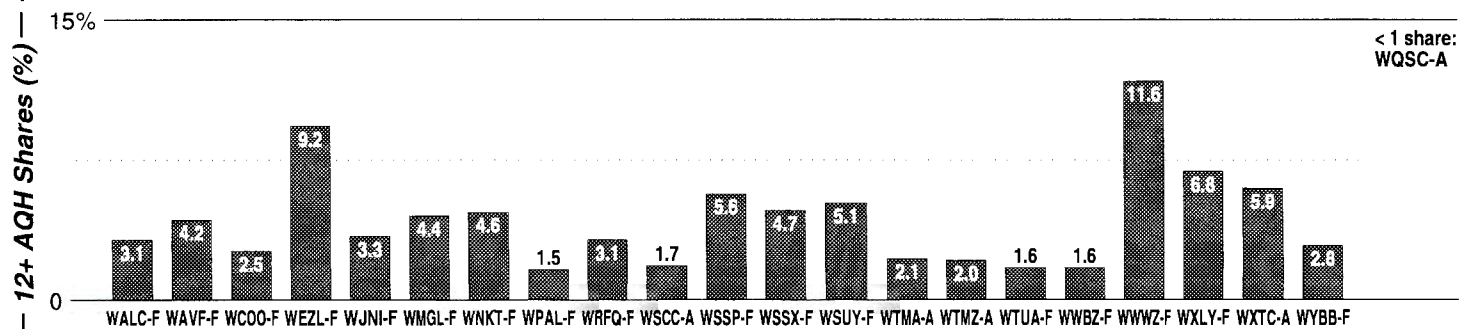

Charleston, SC (Cont.)

Metro Rank: **87** Pop: **552,549** Retail: **$5.493B** Gross Rev: **$21.4M** HH Inc: **$40,600** ↓