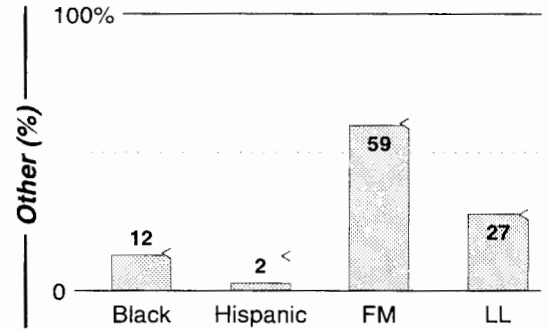

Battle Creek, MI

Metro Rank: **238** Pop: **142,769** Retail: **\$1.473B** Gross Rev: **\$2.5M** HH Inc: **\$38,834** ↓

Calls	FMT	City of License	Freq	PWR	HAAT	Combo	LMA	Rep	St	Owner	Acq	Price
WBXX	AC	Battle Creek	95.3	3.0 #	269	c		Estmn	75	AMFM Inc	9910 p	g
WJXQ	AOR	Jackson	106.1	50.0	489	a		Katz	76	62nd Street Bcstg	9703	e
WKFR	CHR	Battle Creek	103.3	50.0	482	b		Inter	63	Cumulus Bcstg Inc	9809	14,000 st
WMMQ	AOR	East Lansing	94.9	50.0	492			Estmn	63	Citadel Comm Corp	9912 p	
WNWN	CTRY	Coldwater	98.5	50.0	469			Crstl	50	Midwest Comm Inc	9505	g1
WQLR	AC	Kalamazoo	106.5	33.0	600			Sntry	64	Fairfield Bcstg Co	7206	150
WRKR	AOR	Portage	107.7	50.0 #	486	b		Inter	88	Cumulus Bcstg Inc	9809	st
WWKN	OLD	Marshall	104.9	6.0	328	c		Estmn	68	AMFM Inc	9910 p	g
WXIK	CTRY	Jackson	94.1	40.0	551	a		Katz	55	62nd Street Bcstg	9703	ac