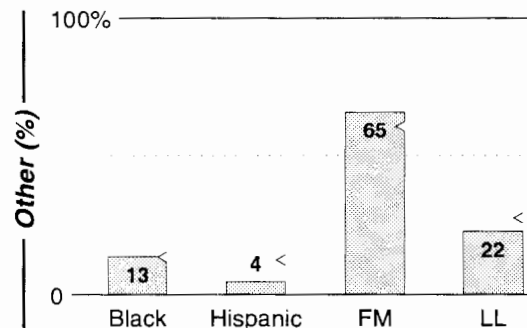

Toledo, OH (Cont.)

Metro Rank: **79** Pop: **609,790** Retail: **$7.633B** Gross Rev: **$30.1M** HH Inc: **$43,921** ↓

Calls	General Manager	Address, City, State ZIP	Phone	Fax	Owner Phone
WABJ-AM	Steve Porter	121 W Maumee St, Adrian, MI 49221	517-265-1500	517-263-4525	517-265-1500
WBUZ-FM	Erwin Young	2965 Pickle Rd, Oregon, OH 43616	419-691-1470	419-691-0396	312-867-0091
WBVI-FM	Greg Peiffer	PO Box 1624, Findlay, OH 45839	419-422-9284	419-435-6611	419-435-8546
WCWA-AM	Andy Stuart	125 S Superior St, Toledo, OH 43602	419-244-8321	419-244-0146	606-655-2267
WDMN-AM	Derrick Thomas	PO Box 351630, Toledo, OH 43635	419-725-9366	419-725-2600	419-725-5000
WFIN-AM	Sandy Kozlevcar	551 Lake Cascade Pkwy, Findlay, OH 45840	419-422-4545	419-422-6736	419-422-5151
WFOB-AM	Greg Peiffer	PO Box 1624, Findlay, OH 45839	419-435-5666	419-435-6611	419-435-8546
WIMJ-FM	Chuck Poet	1624 Tiffin Ave, Findlay, OH 45840	419-425-1077	419-422-4329	606-655-2267
WIMX-FM	Clyde Roberts	5425 Southwood Blvd Ste 202, Toledo, OH 43614	419-868-7914	419-868-8765	207-773-2504
WIOT-FM	Andy Stuart	125 S Superior St, Toledo, OH 43602	419-244-8321	419-244-0146	606-655-2267
WJUC-FM	Charles Welch	PO Box 351450, Toledo, OH 43635	419-861-9582	419-826-9558	419-826-9582
WJYM-AM	John Santiago	8761 Fremont Pike, Perrysburg, OH 43551	419-874-7956		225-769-8300
WJZE-FM	Erwin Young	2965 Pickle Rd, Oregon, OH 43616	419-691-1470	419-691-0396	
WKKO-FM	Clyde Roberts	3225 Arlington Ave, Toledo, OH 43614	419-385-2507	419-385-2902	312-867-0091
WKXA-FM	Sandy Kozlevcar	551 Lake Cascade Pkwy, Findlay, OH 45840	419-422-4545	419-422-6736	419-422-5151
WLQR-AM	Clyde Roberts	2965 Pickle Rd, Oregon, OH 43616	419-691-1470	419-691-0396	312-867-0091
WMTR-FM	Max Smith	303 1/2 N Defiance St, Archbold, OH 43502	419-445-9050	419-445-3531	419-445-9050
WPOS-FM	Ray Turkington	PO Box 457, Holland, OH 43528	419-865-5551	419-865-0112	419-865-5551
WQTE-FM	Steve Porter	121 W Maumee St, Adrian, MI 49221	517-265-9500	517-263-4525	517-265-1500
WRQN-FM	Clyde Roberts	3225 Arlington Ave, Toledo, OH 43614	419-385-2507	419-385-2902	312-867-0091
WRVF-FM	Andy Stuart	125 S Superior St, Toledo, OH 43602	419-244-8321	419-244-0146	606-655-2267
WSPD-AM	Andy Stuart	125 S Superior St, Toledo, OH 43602	419-244-8321	419-244-0146	606-655-2267
WTOD-AM	Clyde Roberts	3225 Arlington Ave, Toledo, OH 43614	419-385-2507	419-385-2902	312-867-0091
WTWR-FM	Carolyn Bridges	14930 Laplainsance Rd Ste 113, Monroe, MI 48161	734-242-6600	734-242-6599	312-867-0091
WVKS-FM	Andy Stuart	125 S Superior St, Toledo, OH 43602	419-244-8321	419-244-0146	606-655-2267
WWWM-FM	Clyde Roberts	2965 Pickle Rd, Oregon, OH 43616	419-691-1470	419-691-0396	312-867-0091
WXKR-FM	Clyde Roberts	2965 Pickle Rd, Oregon, OH 43616	419-691-1470	419-691-0396	312-867-0091