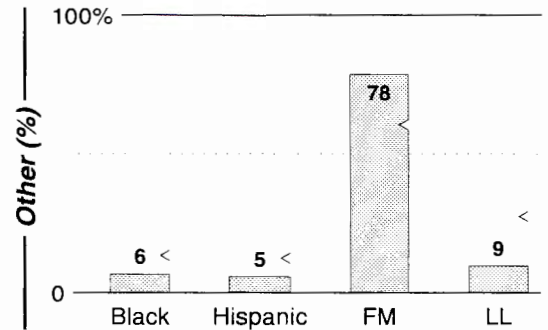

Anchorage, AK (Cont.)

Metro Rank: **168** Pop: **261,422** Retail: **$3.381B** Gross Rev: **$16.2M** HH Inc: **$54,537** ↑

Calls	General Manager	Address, City, State ZIP	Phone	Fax	Owner Phone
KABN-AM	Chester Coleman	PO Box 112070, Anchorage, AK 99511	907-344-5625	907-344-5728	415-441-3377
KADX-FM	Chester Coleman	PO Box 112070, Anchorage, AK 99511	907-344-5625	907-344-5728	415-441-3377
KAFC-FM		6401 E. Northern Lights 201, Anchorage, AK 99504			
KAQX-FM					425-653-2310
KASH-FM	Gary Donovan	800 E Dimond Blvd Ste 3-370, Anchorage, AK 99515	907-522-1515	907-349-6801	214-922-8700
KASH-AM	Rick Goodfellow	3601" C" St Ste 290, Anchorage, AK 99503	907-561-5556	907-562-4219	907-561-5556
KAXX-AM	Chester Coleman	PO Box 112070, Anchorage, AK 99511	907-344-5625	907-344-5728	415-441-3377
KBFX-FM	Gary Donovan	800 E Dimond Blvd Ste 3-370, Anchorage, AK 99515	907-522-1515	907-349-6801	214-922-8700
KBRJ-FM	Dennis Bookey	9200 Lake Otis Pkwy, Anchorage, AK 99507	907-344-9622	907-349-7326	706-724-0851
KBYR-AM	Kurt Haider	1007 West 32nd Ave, Anchorage, AK 99503	907-273-3170	907-273-3189	303-563-6395
KEAG-FM	Dennis Bookey	9200 Lake Otis Pkwy, Anchorage, AK 99507	907-344-9622	907-349-7326	706-724-0851
KENI-AM	Gary Donovan	800 E Dimond Blvd Ste 3-370, Anchorage, AK 99515	907-522-1515	907-349-6801	214-922-8700
KFAT-FM	Mike Hood	PO Box 112070, Anchorage, AK 99511	907-344-5625	907-344-5728	415-441-3377
KFQD-AM	Dennis Bookey	9200 Lake Otis Pkwy, Anchorage, AK 99507	907-344-9622	907-344-7326	706-724-0851
KGOT-FM	Gary Donovan	800 E Dimond Blvd Ste 3-370, Anchorage, AK 99515	907-522-1515	907-349-6801	214-922-8700
KHAR-AM	Dennis Bookey	9200 Lake Otis Pkwy, Anchorage, AK 99507	907-344-9622	907-349-3299	706-724-0851
KKRO-FM	Mike Hood	11259 Tower Rd, Anchorage, AK 99515	907-344-4045	907-349-3299	425-653-2310
KLEF-FM	Rick Goodfellow	3601" C" St Ste 290, Anchorage, AK 99503	907-561-5556	907-562-4219	907-561-5556
KMBQ-FM	John Klapperich	PO Box 871526, Wasilla, AK 99687	907-373-0222	907-376-1575	907-373-0222
KMXS-FM	Dennis Bookey	9200 Lake Otis Pkwy, Anchorage, AK 99507	907-522-5103	907-349-7326	706-724-0851
KNIK-FM	Mike Robbins	907 E Dowling Rd. #24, Anchorage, AK 99518	907-562-8119	907-562-8117	
KQEZ-FM	Mike Hood	11259 Tower Rd, Anchorage, AK 99515	907-344-4045	907-868-2511	425-653-2310
KTZN-AM	Gary Donovan	800 E Dimond Blvd Ste 3-370, Anchorage, AK 99515	907-522-1515	907-349-6801	214-922-8700
KWHL-FM	Dennis Bookey	9200 Lake Otis Pkwy, Anchorage, AK 99507	907-344-9622	907-349-7326	706-724-0851
KYMG-FM	Gary Donovan	800 E Dimond Blvd Ste 3-370, Anchorage, AK 99515	907-522-1515	907-349-6801	214-922-8700