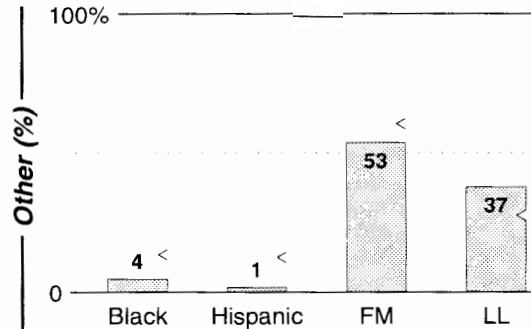

Elmira-Corning, NY (Cont.)

Metro Rank: **199** Pop: **190,019** Retail: **$1.893B** Gross Rev: **$6.0M** HH Inc: **$36,725** ↓

Calls	General Manager	Address, City, State ZIP	Phone	Fax	Owner Phone
WABH-AM	Robert Penrod	PO Box 72, Bath, NY 14810	607-776-3326	607-776-6161	607-733-5626
WCBA-AMFM	Bob Eolin	PO Box 1047, Corning, NY 14830	607-962-4646	607-962-1138	607-962-4646
WCIK-FM	Richard Snavelly, Sr.	PO Box 506, Bath, NY 14810	607-776-4151	607-776-6929	607-776-4151
WCKR-FM	Tom Booth	5942 Ashbaugh Hill Rd, Hornell, NY 14843	607-324-1480	607-324-5415	607-324-1480
WCLI-AM	Bob Eolin	PO Box 1047, Corning, NY 14830	607-962-4646	607-962-1138	607-962-4646
WEHH-AM	Ray Ross	1705 Lake St, Elmira, NY 14901	607-733-5626	607-733-5627	607-733-5626
WELM-AM	Robert Pfuntner	1705 Lake St, Elmira, NY 14901	607-733-5626	607-733-5627	607-733-5626
WENY-AMFM	Nicholas B. White	PO Box 208, Elmira, NY 14902	607-739-0344	607-739-1418	
WGMF-AM	Greg Delmonico	2205 College Ave, Elmira, NY 14903	607-732-4400	607-732-7774	570-323-8200
WGMM-FM	Bob Eolin	PO Box 1047, Corning, NY 14830	607-962-4646	607-962-1138	607-962-4646
WHHO-AM	Richard C. Lyons	PO Box 726, Hornell, NY 14843	607-324-2000	607-324-2001	607-324-2000
WKPQ-FM	Richard C. Lyons	PO Box 726, Hornell, NY 14843	607-324-2000	607-324-2001	607-324-2000
WLEA-AM	Tom Booth	5942 Ashbaugh Hill Rd, Hornell, NY 14843	607-324-1480	607-324-5415	607-324-1480
WLNL-AM	Robert Rundall	3134 Lake Rd, Horseheads, NY 14845	607-737-9208	607-734-3372	607-737-9208
WLZY-FM	Robert Pfuntner	1705 Lake St, Elmira, NY 14901	607-733-5626	607-733-5627	607-733-5626
WNGZ-FM	Greg Delmonico	2205 College Ave, Elmira, NY 14903	607-732-4400	607-732-7774	570-323-8200
WNKI-FM	Greg Delmonico	2205 College Ave, Elmira, NY 14903	607-732-4400	607-732-7774	570-323-8200
WOKN-FM	Robert Pfuntner	1705 Lake St, Elmira, NY 14901	607-733-5626	607-733-5627	607-733-5626
WPGI-FM	Greg Delmonico	2205 College Ave, Elmira, NY 14903	607-732-4400	607-732-7774	570-323-8200
WPHD-FM	George Harris	53 Bridge St Ste 2, Corning, NY 14830	607-936-9500	607-936-9511	607-936-9500
WVIN-FM	Robert Penrod	PO Box 72, Bath, NY 14810	607-776-3326	607-776-6161	607-733-5626
WWLZ-AM	Greg Delmonico	2205 College Ave, Elmira, NY 14903	607-732-4400	607-732-7774	570-323-8200

Contact Information