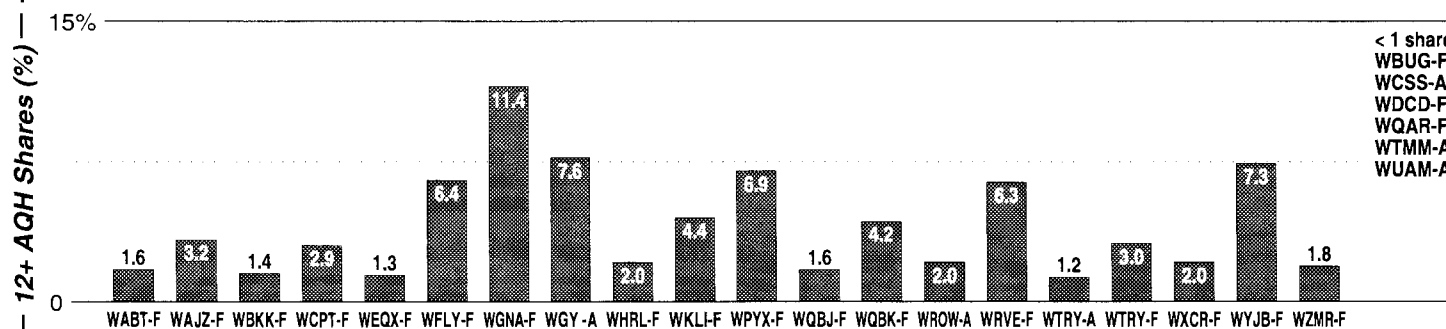

Calls	General Manager	Address, City, State ZIP	Phone	Fax	Owner Phone
WABT-FM	Robert Ausfeld	800 New Loudon Rd Ste 4200, Latham, NY 12110	518-785-9800	518-782-1486	606-292-0030
WABY-AM	Paige Lamers	PO Box 13749, Albany, NY 12212	518-456-6101	518-456-6377	
WAJZ-FM	John Kelly	6 Johnson Rd, Latham, NY 12110	518-786-6600	518-786-6696	518-786-6600
WBKK-FM	Tim Gordon	108 Erie Blvd, Schenectady, NY 12305	518-388-9255	518-374-6851	703-620-3275
WBUG-AMFM	Kenneth Roser	341 S 2nd Street, Little Falls, NY 13365	315-823-1230	315-823-1231	315-797-9797
WBZA-AM	Donald W Heckman	89 Everetts Ave, Queensbury, NY 12804	518-793-7733	518-793-0838	617-641-2909
WCKM-FM	Dave Covey	128 Glen St, Glens Falls, NY 12801	518-761-9890	518-761-9893	518-761-9890
WCPT-FM	Paige Lamers	PO Box 13749, Albany, NY 12212	518-456-6101	518-456-6377	
WCSS-AM	Sam Zurlo	120 Genesee Lane, Amsterdam, NY 12010	518-843-2500	518-842-0315	518-843-2500
WDCD-FM	Randy Kershner	4243 Albany St, Albany, NY 12205	518-862-1540	518-862-1545	215-628-3500
WEQX-FM	Brooks Brown	PO Box 1027, Manchester, VT 05254	802-362-4800	802-362-5555	802-362-4800
WFLY-FM	John Kelly	6 Johnson Rd, Latham, NY 12110	518-786-6600	518-786-6692	518-786-6600
WGNA-AMFM	Robert Ausfeld	800 New Loudon Rd Ste 4200, Latham, NY 12110	518-782-1474	518-782-1486	606-292-0030
WGY-AM	Dennis Lamme	1 Washington Sq, Albany, NY 12205	518-452-4800	518-452-4855	606-655-2267
WHAZ-AM	Paul F Lotters	30 Park Ave, Cohoes, NY 12047	518-237-1330	518-235-4468	518-237-1330
WHRL-FM	Dennis Lamme	1 Washington Sq, Albany, NY 12205	518-452-4800	518-283-1160	606-655-2267
WJZR-AM	Joseph D. Caruso	6 Johnson Rd, Latham, NY 12110	518-786-6600	518-762-0105	518-786-6600
WJIV-FM	Floyd Dykeman	3 Computer Dr W, Albany, NY 12205	518-437-1251	518-437-1252	248-477-4600
WKBE-FM	Paige Lamers	PO Box 13749, Albany, NY 12212	518-456-6101	518-456-6377	
WCLI-FM	Paige Lamers	PO Box 13749, Albany, NY 12212	518-456-6101	518-456-6377	
WMVI-AM	Judith Fantauzzi	320 N 2nd Ave, Mechanicville, NY 12118	518-664-0074	518-664-0074	757-622-4600
WMYY-FM	Paul F. Lotters	30 Park Ave, Cohoes, NY 12047	518-237-1330	518-235-4468	518-237-1330
WNYQ-FM	Donald W Heckman	89 Everetts Ave, Queensbury, NY 12804	518-793-7733	518-793-0838	617-641-2909
WPTR-AM	Randy Kershner	4243 Albany St, Albany, NY 12205	518-862-1540	518-862-1545	215-628-3500
WPYX-FM	Robert Ausfeld	800 New Loudon Rd Ste 4200, Latham, NY 12110	518-785-9800	518-785-0122	214-922-8700
WQAR-FM	Scott Collins	21 Malta Commons, Malta, NY 12020	518-899-3000	518-899-3057	518-899-3000
WQBJ-FM	Dennis Lamme	1 Washington Sq, Albany, NY 12205	518-452-4800	518-462-0784	606-292-0030
WQBK-FM	Dennis Lamme	1 Washington Sq, Albany, NY 12205	518-462-5555	518-462-0784	606-292-0030
WROW-AM	John Kelly	6 Johnson Rd, Latham, NY 12110	518-786-6600	518-786-6695	518-786-6600
WRVE-FM	Dennis Lamme	1 Washington Sq, Albany, NY 12205	518-452-4800	518-452-4855	606-655-2267
WTMM-AM	Dennis Lamme	1 Washington Sq, Albany, NY 12205	518-462-5555	518-462-0784	606-292-0030
WTRY-AMFM	Robert Ausfeld	800 New Loudon Rd Ste 4200, Latham, NY 12110	518-785-9800	518-785-4747	214-922-8700
WUAM-AM	Bud Walker	26F Congress St Ste 900, Saratoga Springs, NY 12866	518-581-0900	518-761-9893	518-899-3000
WVKZ-AM	Jim Barber	510 Smith St, Schenectady, NY 12305	518-370-5151	518-393-5476	518-899-3000
WXBH-AM	Robert Heckler	PO Box 608, Cobleskill, NY 12043	518-234-3400	518-254-0047	
WXCR-FM	Dennis Lamme	1 Washington Sq, Albany, NY 12205	518-462-5555	518-462-0784	606-655-2267
WYJB-FM	John Kelly	6 Johnson Rd, Latham, NY 12110	518-786-6600	518-786-6695	518-786-6600
WZEC-FM	Brian A. Larson	Box 36 Kings Rd, Buskirk, NY 12028	518-686-0975	518-686-0975	
WZMR-FM	Joseph D. Caruso	6 Johnson Rd, Latham, NY 12110	518-786-6600	518-786-6695	518-786-6600
WZZM-FM	Donald W Heckman	89 Everetts Ave, Queensbury, NY 12804	518-793-7733	518-793-0838	617-641-2909