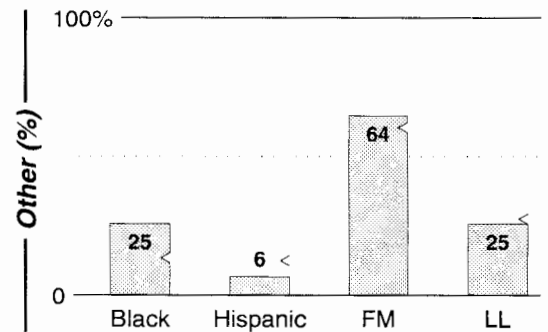

Beaumont-Port Arthur, TX (Cont.)

Metro Rank: **127** Pop: **382,900** Retail: **$3.658B** Gross Rev: **$12.9M** HH Inc: **$39,732** ↓

Calls	General Manager	Address, City, State ZIP	Phone	Fax	Owner Phone
KAYD-FM	Katie Wellman	PO Box 870, Beaumont, TX 77704	409-833-9421	409-833-9296	312-867-0091
KDEI-AM	Patricia Buckhalton	7700 Gulfway Dr, Port Arthur, TX 77642	409-963-1276	409-963-1640	
KIKR-AM	Katie Wellman	PO Box 870, Beaumont, TX 77704	409-833-9421	409-833-9296	312-867-0091
KIOC-FM	Jim Ray	PO Box 5488, Beaumont, TX 77726	409-896-5555	409-896-5500	214-922-8700
KKMY-FM	Jim Ray	PO Box 5488, Beaumont, TX 77726	409-896-5555	409-896-5500	214-922-8700
KLOI-FM	Gerald Proctor	PO Box 455, Silsbee, TX 77656	409-385-2883	409-385-1401	409-385-2883
KLVI-AM	Jim Ray	PO Box 5488, Beaumont, TX 77726	409-896-5555	409-896-5500	214-922-8700
KOGT-AM	Gary Stelly	PO Box 1667, Orange, TX 77631	409-883-4381	409-883-7996	409-883-4381
KOLE-AM	Ralph McBride	PO Box 22257, Beaumont, TX 77720	409-832-9250	409-832-5686	409-832-9250
KQHN-AM	Katie Wellman	PO Box 870, Beaumont, TX 77704	409-833-9421	409-833-9296	312-867-0091
KQXY-FM	Katie Wellman	PO Box 870, Beaumont, TX 77704	409-833-9421	409-833-9296	312-867-0091
KRCM-AM	Mac August	515 S 4th St, Beaumont, TX 77701	409-832-9501		409-842-2628
KSET-AM	Gerald Proctor	PO Box 455, Silsbee, TX 77656	409-385-2883	409-385-1401	409-385-2883
KTCX-FM	Katie Wellman	PO Box 870, Beaumont, TX 77704	409-840-4473	409-838-1025	312-867-0091
KTFA-FM	Ralph McBride	PO Box 22257, Beaumont, TX 77720	409-832-9250	409-832-5686	409-832-9250
KUHD-AM	Eloy Castro	419 Stadium Rd, Port Arthur, TX 77642	409-983-4256	409-983-5858	409-983-4256
KYKR-FM	Jim Ray	PO Box 5488, Beaumont, TX 77726	409-896-5555	409-896-5500	214-922-8700
KZZB-AM	Darrell Martin	2531 Calder St, Beaumont, TX 77702	409-833-0990	409-833-0995	281-837-7777