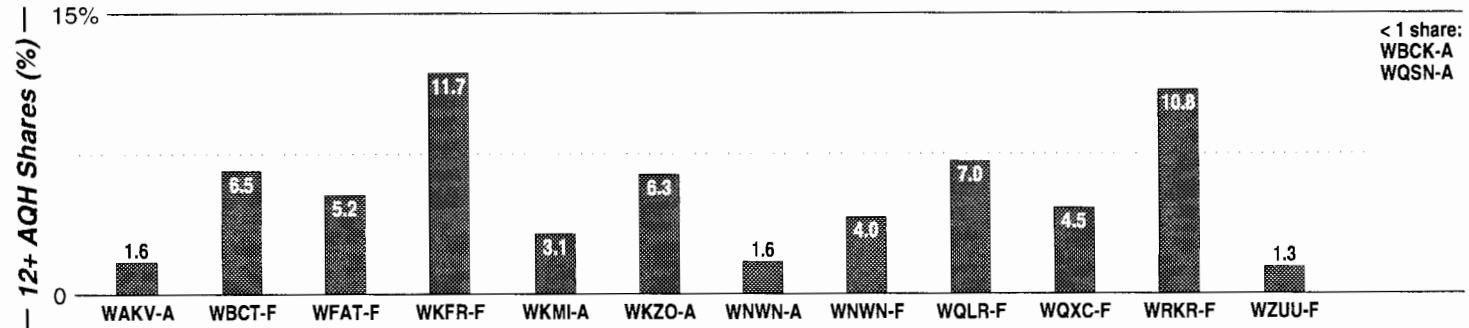

Calls	General Manager	Address, City, State ZIP	Phone	Fax	Owner Phone
WAKV-AM	Jim Higgs	213 Gilkey St, Plainwell, MI 49080	616-685-2438	616-685-2438	616-685-2438
WFAT-FM	Peter Tanz	6021 S Westnedge Ave, Portage, MI 49002	616-327-7600	616-327-0726	920-435-3771
WKFR-FM	Edward J. Sackley III	PO Box 50911, Kalamazoo, MI 49005	616-344-0111	616-344-4223	312-867-0091
WKLZ-AM	Stephen Trivers	4200 W Main St, Kalamazoo, MI 49006	231-345-7121	231-345-1436	616-345-7121
WKMI-AM	Edward J. Sackley III	PO Box 50911, Kalamazoo, MI 49005	616-344-0111	616-344-4223	312-867-0091
WKPR-AM	Tad Odell	PO Box 50867, Kalamazoo, MI 49005	616-381-1420		616-451-9387
WKZO-AM	Stephen Trivers	4200 W Main St, Kalamazoo, MI 49006	616-345-7121	616-345-1436	616-345-7121
WNWN-FM	Peter Tanz	25 W Michigan 4th Floor, Battle Creek, MI 49017	616-968-1991	616-968-1881	920-435-3771
WNWN-AM	Peter Tanz	6021 S Westnedge Ave, Portage, MI 49002	616-327-7600	616-327-0726	920-435-3771
WQLR-FM	Stephen Trivers	4200 W Main St, Kalamazoo, MI 49006	616-345-7121	616-345-1436	616-345-7121
WQSN-AM	Stephen Trivers	4200 W Main St, Kalamazoo, MI 49006	616-345-7121	616-345-1436	616-345-7121
WQXC-FM	Robert Brink	PO Box 80, Otsego, MI 49078	616-692-6851	616-692-6861	616-343-1717
WRKR-FM	Edward J. Sackley III	PO Box 50911, Kalamazoo, MI 49005	616-344-0111	616-344-4223	312-867-0091
WZUU-FM	Robert Brink	PO Box 80, Otsego, MI 49078	616-692-6851	616-692-6861	616-343-1717