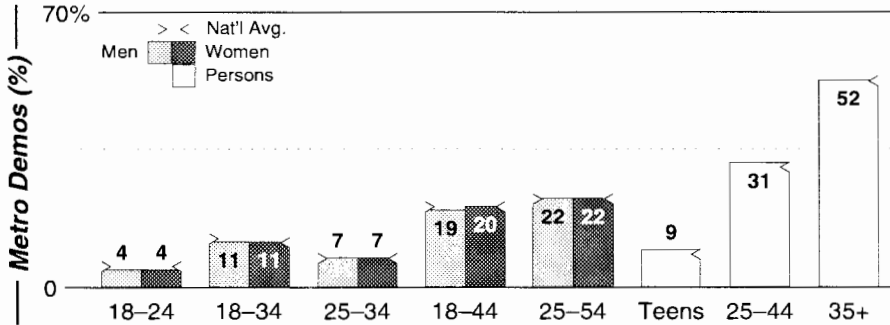

Milwaukee - Racine (Cont.)

Metro Rank: **31** Pop: **1,690,600** Retail: **$18.109B** Gross Rev: **$80.4M** HH Inc: **$46,671** ↑

Calls	General Manager	Address, City, State ZIP	Phone	Fax	Owner Phone
Wauk-AM	Ed Walters	1801 Coral Dr, Waukesha, WI 53186	262-544-6800	262-544-1705	414-544-6800
WauX-AM	Kenn Heimlein	Hwy 50 E, Lake Geneva, WI 53147	262-249-1555	262-248-2023	414-544-6800
WBJX-AM	Robert Jeffers	2310 S Green Bay Rd Ste C-305, Racine, WI 53406	262-635-7463	262-637-9994	630-612-5833
WBKV-AM	Jim Hodges	PO Box 933, West Bend, WI 53095	262-334-2344	262-334-1512	608-754-3311
WBWI-FM	Jim Hodges	PO Box 933, West Bend, WI 53095	414-334-2344	414-334-1512	608-754-3311
WEMP-AM	Craig Hodgson	11800 W Grange Ave, Hales Corners, WI 53130	414-529-1250	414-529-2122	610-660-5610
WEXT-FM	Kira Lafond	8500 Greenbay Road, Pleasant Prairie, WI 53158	262-694-7800	262-694-7767	815-459-7000
WEZY-FM	Edwin Doody	4201 Victory Ave, Racine, WI 53405	262-634-3311	262-634-6515	608-754-3311
WFMR-FM	Tom Joerres	5407 W McKinley, Milwaukee, WI 53208	414-978-9000	414-978-9001	313-886-7070
WGLB-FM	Richard Carlson	900 E Green Bay Rd, Port Washington, WI 53074	262-377-4400	262-284-2667	414-764-4953
WGLB-AM	Willis Payne	3613 N Dr Martin Luther King D, Milwaukee, WI 53212	414-374-7314	414-374-6550	414-764-4953
WISN-AM	Chuck DuCoty	759 N 19th St, Milwaukee, WI 53233	414-342-1111	414-344-1870	214-922-8700
WJMR-FM	Tom Joerres	5407 W McKinley, Milwaukee, WI 53208	414-454-0800	414-454-0877	313-886-7070
WJYI-AM	Tom Joerres	5407 W McKinley, Milwaukee, WI 53208	414-454-0900	414-978-9000	313-886-7070
WJZI-FM	Daniel Manella	2979 N Mayfair Rd, Milwaukee, WI 53222	414-778-1933	414-771-3036	570-348-9108
WKKV-FM	Jerry Arndt	12100 W Howard Ave, Greenfield, WI 53228	414-321-1007	414-546-9654	606-655-2267
WKLH-FM	Tom Joerres	5407 W McKinley, Milwaukee, WI 53208	414-978-9000	414-978-9001	313-886-7070
WKTJ-FM	Jon Schweitzer	720 E Capitol Dr, Milwaukee, WI 53212	414-332-9611	414-967-5266	414-332-9611
WLTV-FM	Chuck DuCoty	759 N 19th St, Milwaukee, WI 53233	414-342-1111	414-344-1870	214-922-8700
WLUM-FM	Daniel Manella	2979 N Mayfair Rd, Milwaukee, WI 53222	414-771-1021	414-771-3036	570-348-9108
WLZR-FM	Tom Joerres	5407 W McKinley, Milwaukee, WI 53208	414-454-0900	414-978-9000	313-886-7070
WMCS-AM	Don Rosette	4222 W Capitol Dr Ste 1290, Milwaukee, WI 53216	414-444-1290	414-444-1409	570-348-9108
WMIL-FM	Jerry Arndt	12100 W Howard Ave, Greenfield, WI 53228	414-545-8900	414-546-9654	606-655-2267
WMYX-FM	Craig Hodgson	11800 W Grange Ave, Hales Corners, WI 53130	414-529-1250	414-529-2122	610-660-5610
WNOV-AM	Sandra Robinson	3815 N Teutonia Ave, Milwaukee, WI 53206	414-449-9668	414-449-9945	414-449-9668
WOKY-AM	Jerry Arndt	12100 W Howard Ave, Greenfield, WI 53228	414-545-5920	414-546-9654	606-655-2267
WRIT-FM	Jerry Arndt	12100 W Howard Ave, Greenfield, WI 53228	414-964-8300	414-546-9654	606-655-2267
WRJN-AM	Edwin Doody	4201 Victory Ave, Racine, WI 53405	414-634-3311	414-634-6515	608-754-3311
WTM-AM	Scott Lopas	PO Box 270216, Hartford, WI 53027	262-673-3550	262-673-5472	414-673-3550
WTMJ-AM	Jon Schweitzer	720 E Capitol Dr, Milwaukee, WI 53212	414-332-9611	414-967-5298	414-332-9611
WVCY-FM	Victor Eliason	3434 W Kilbourn Ave, Milwaukee, WI 53208	414-935-3000	414-935-3015	414-935-3000
WXSS-FM	Craig Hodgson	11800 W Grange Ave, Hales Corners, WI 53130	414-529-1250	414-529-2122	610-660-5610
WZER-AM	Bob Benes	3540 N 126th St Ste D, Brookfield, WI 53005	262-783-2650	262-783-2640	619-784-6900