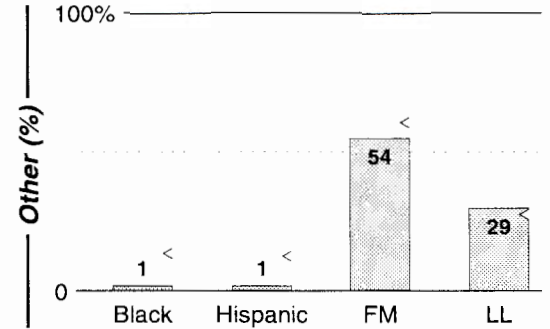

St. Cloud, MN

Metro Rank: **212** Pop: **175,033** Retail: **$2.322B** Gross Rev: **$8.9M** HH Inc: **$40,484** ↓