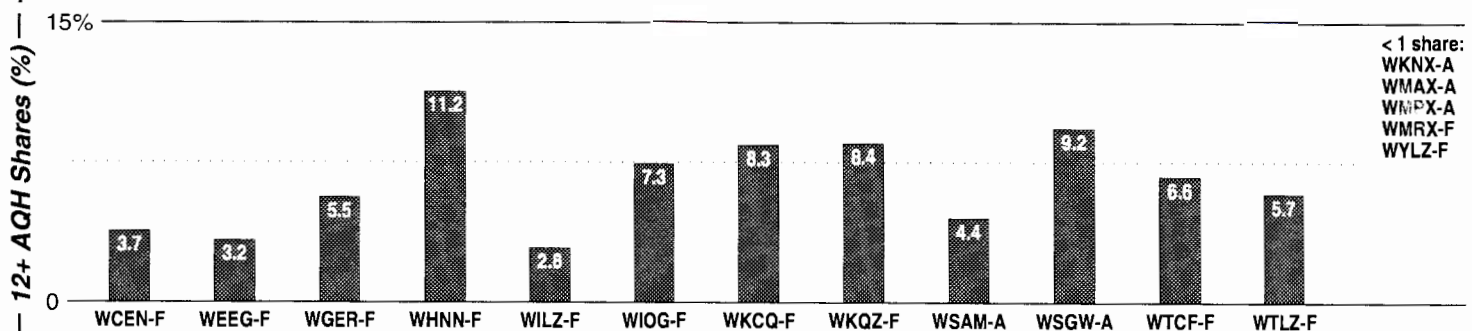

Saginaw-Bay City-Midland (Cont.)

Metro Rank: **125** Pop: **401,998** Retail: **$4.650B** Gross Rev: **$18.7M** HH Inc: **$41,939** ↓