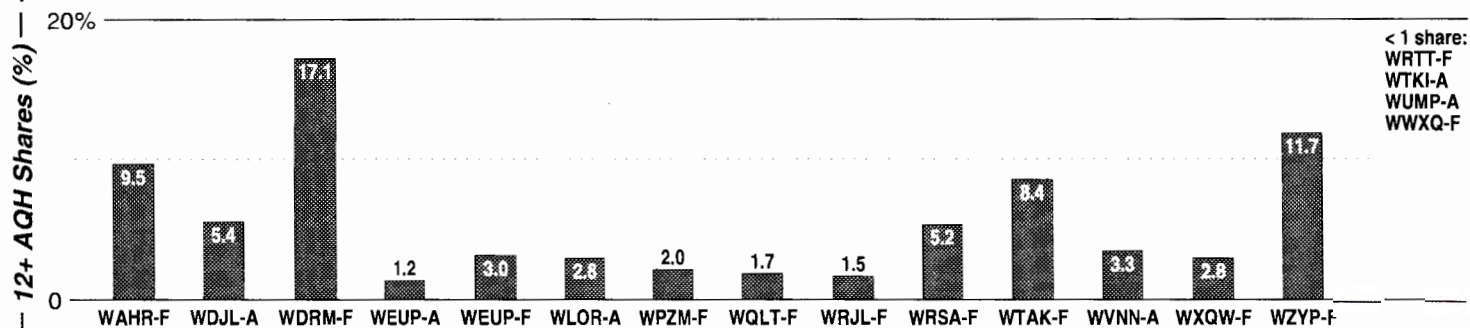

Huntsville, AL (Cont.)

Metro Rank: **109** Pop: **457,733** Retail: **$4.533B** Gross Rev: **$17.0M** HH Inc: **$44,569** ↓