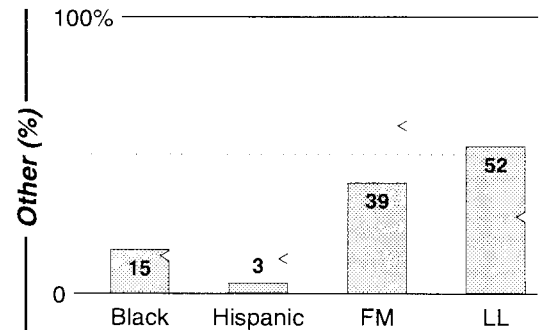

Muskegon, MI

Metro Rank: **217** Pop: **168,606** Retail: **$1.600B** Gross Rev: **$3.4M** HH Inc: **$37,081** ↓