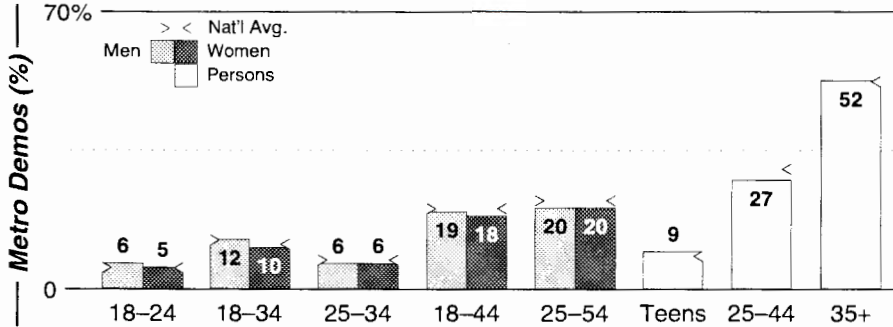

Dubuque, IA

Metro Rank: **220** Pop: **159,241** Retail: **$1.691B** Gross Rev: **$5.9M** HH Inc: **$40,006** ↓