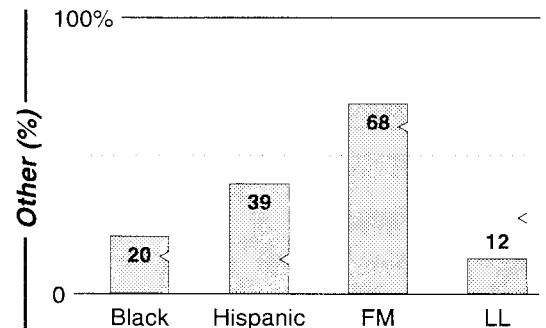

Miami-Ft. Lauderdale-Hollywood (Cont.)

Metro Rank: **12** Pop: **3,722,355** Retail: **$47.927B** Gross Rev: **$247.9M** HH Inc: **$43,919** ↓