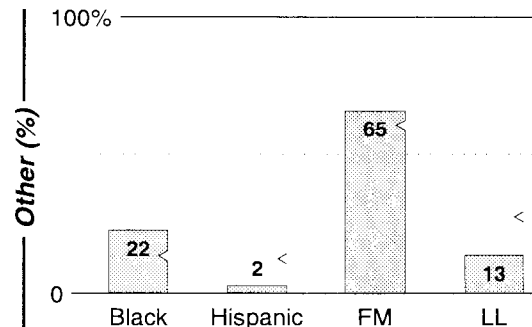

Detroit (Cont.)

Metro Rank: **7** Pop: **4,633,329** Retail: **$49.418B** Gross Rev: **$244.2M** HH Inc: **$48,147** ↑