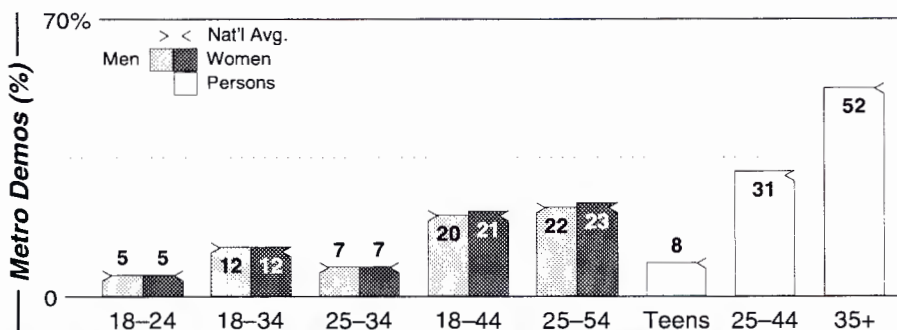

Wilmington, DE

Metro Rank: **76** Pop: **634,684** Retail: **$6.503B** Gross Rev: **$26.1M** HH Inc: **$52,786** ↑