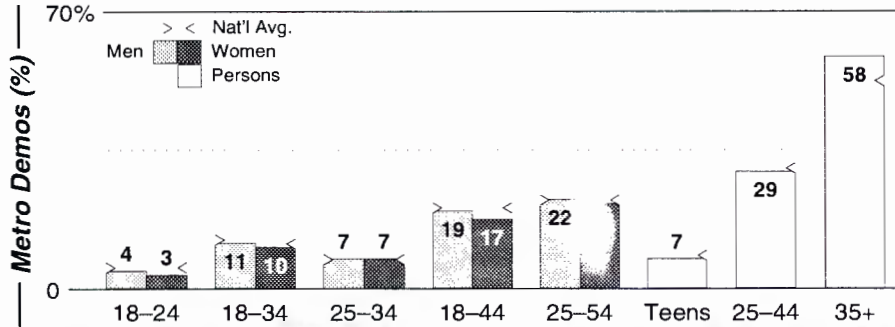

Melbourne-Titusville-Cocoa, FL

Metro Rank: **95** Pop: **476,889** Retail: **$5.969B** Gross Rev: **$8.7M** HH Inc: **$39,728** ↓