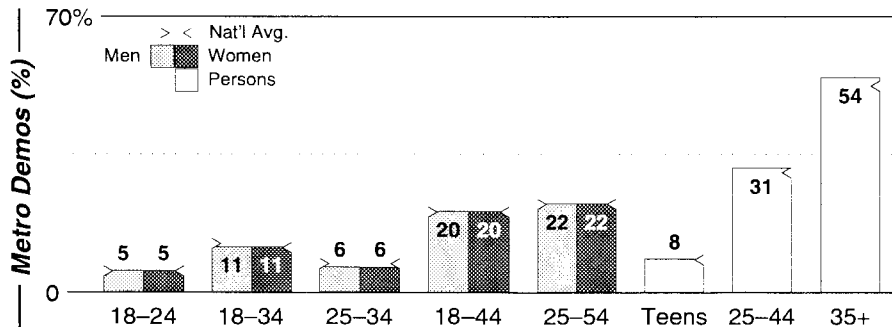

Eugene - Springfield, OR (Cont.)

Metro Rank: **143** Pop: **317,544** Retail: **$3.840B** Gross Rev: **$11.9M** HH Inc: **$37,577** ↓

Calls	General Manager	Address, City, State ZIP	Phone	Fax	Owner Phone
KCST-AMFM	Jon Thompson	PO Box 20000, Florence, OR 97439	541-997-9136	541-997-9165	503-325-5842
KDUK-FM	Dave Woodward	PO Box 1120, Eugene, OR 97440	541-485-1120	541-484-5769	503-796-1070
KEED-AM	Dave Winchester	PO Box 278, Albany, OR 97321	541-926-2233	541-926-3925	541-926-2233
KEHK-FM	Bill Bradley	4222 Commerce St, Eugene, OR 97402	541-485-5846	541-485-0969	312-867-0091
KEUG-FM					970-925-4550
KKNU-FM	Dave Wiles	925 Country Club Rd Ste 200, Eugene, OR 97401	541-484-9400	541-344-9424	541-484-9400
KKNX-AM	John Mielke	945 Garfield St, Eugene, OR 97402	541-342-1012	541-342-6201	541-342-6221
KKTT-FM	Bill Bradley	4222 Commerce St, Eugene, OR 97402	541-485-5846	541-485-0969	312-867-0091
KKXO-AM	Dave Wiles	925 Country Club Rd Ste 200, Eugene, OR 97401	541-484-9400	541-344-9424	541-484-9400
KMGE-FM	Dave Wiles	925 Country Club Rd Ste 200, Eugene, OR 97401	541-484-9400	541-344-9424	541-484-9400
KNND-AM	Diane O'Renck	321 E Main St, Cottage Grove, OR 97424	541-942-2468	541-942-5797	541-942-2468
KNRQ-AMFM	Bill Bradley	2100 W 11th Ave, Eugene, OR 97402	541-342-7096	541-484-6397	312-867-0091
KODZ-FM	Dave Woodward	PO Box 1120, Eugene, OR 97440	541-485-1120	541-484-5769	503-796-1070
KORE-AM	Larry Knight	2080 Laura St, Springfield, OR 97477	541-747-5673		541-747-5673
KPNW-AM	Dave Woodward	PO Box 1120, Eugene, OR 97440	541-485-1120	541-484-5769	503-796-1070
KRVM-AM	Carl Sundberg	1574 Coburg Rd PMB237, Eugene, OR 97401	541-687-3370	541-687-3573	541-687-3370
KUGN-AM	Bill Bradley	4222 Commerce St, Eugene, OR 97402	541-485-5846	541-485-0969	312-867-0091
KZEL-FM	Bill Bradley	2100 W 11th Ave, Eugene, OR 97402	541-342-7096	541-484-6397	312-867-0091
KZTU-AM	Darrell Kennedy	3520 W 11th Ave, Eugene, OR 97402	541-485-5660	541-485-9234	503-251-1579