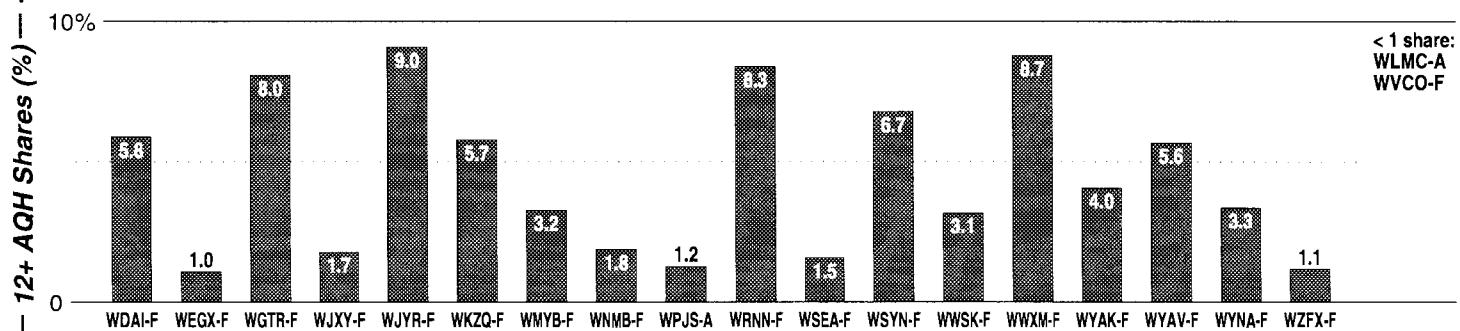

Nashville

Calls	FMT	City of License	Freq	PWR	HAAT	Combo	LMA	Rep	St	Owner	Acq	Price
WAMB	NOST	Donelson	98.7	0.1 #	259	f		Rosln	90	Great Southern Bcstg		
WANT	CTRY	Lebanon	98.9	5.0	318	i			94	Bay, Susan		
WBOZ	REL	Woodbury	104.9	6.0	328	j			94	Salem Comm Corp	0001 p	g3
WDBL	AAA	Springfield	94.3	3.0	325	e		RgRep	50	Tuned In Bcstg Inc	9706	580 c1
WGFX	BLCK	Gallatin	104.5	38.0	1424	b		Katz	60	Dick Bcstg Co Inc	9212	g
WJXA	SAC	Nashville	92.9	97.0	1053	g		Estmn	76	South Central Comm	8005	375
WKDF	CTRY	Nashville	103.3	100.0	1234	b		Katz	67	Dick Bcstg Co Inc		
WNPL	AC	Belle Meade	106.7	1.1	774	d	1		98	Dickey Bros Bcstg	9905	1,580
WNRQ	AOR	Nashville	105.9	98.0	1234	h			53	AMFM Inc	9910 p	g
WQQK	URBN	Hendersonville	92.1	3.0	463	d	1	Alied	70	Dickey Bros Bcstg	9709	12,000 c3
WQZQ	CHR	Dickson	102.5	100.0	856	a		RgRep	64	Cromwell Group	9201	1,638 e
WRLG	AAA	Smyrna	94.1	3.9	237	e		Rosln	93	Tuned In Bcstg Inc	9504	st
WRLT	AAA	Franklin	100.1	0.2	1181	e		Rosln	61	Tuned In Bcstg Inc	9512	550
WRMX	OLD	Murfreesboro	96.3	52.0	1286	g		Estmn	63	South Central Comm	9402	6,500
WRQQ	AC	Goodlettsville	97.1	50.0	492		1		99	Dickey Bros Bcstg	0013 p	11,000 sw
WRVW	AC	Lebanon	107.5	29.8	1234	h		Katz	67	AMFM Inc	9910 p	g
WSIX	CTRY	Nashville	97.9	100.0	1145	h		Katz	48	AMFM Inc	9910 p	g
WSM	CTRY	Nashville	95.5	100.0	1280	c		Crstl	62	Gaylord Bcstg Co	8412	10,000 c2
WVRY	REL	Waverly	105.1	50.0	492	j			72	Salem Comm Corp	0001 p	g3
WWTN	NEWS	Manchester	99.7	100.0	1296	c		Crstl	62	Gaylord Bcstg Co	9508	3,800
WYVY	VAR	Kingston Springs	93.7	1.2 #	755	e			91	Tuned In Bcstg Inc	9512	500
WZLW	ROCK	Shelbyville	102.9	100.0	810	a			62	Cromwell Group	8911	
WZTO	REL	Russellville	101.1	47.0	1289	h			65	AMFM Inc	9910 p	g