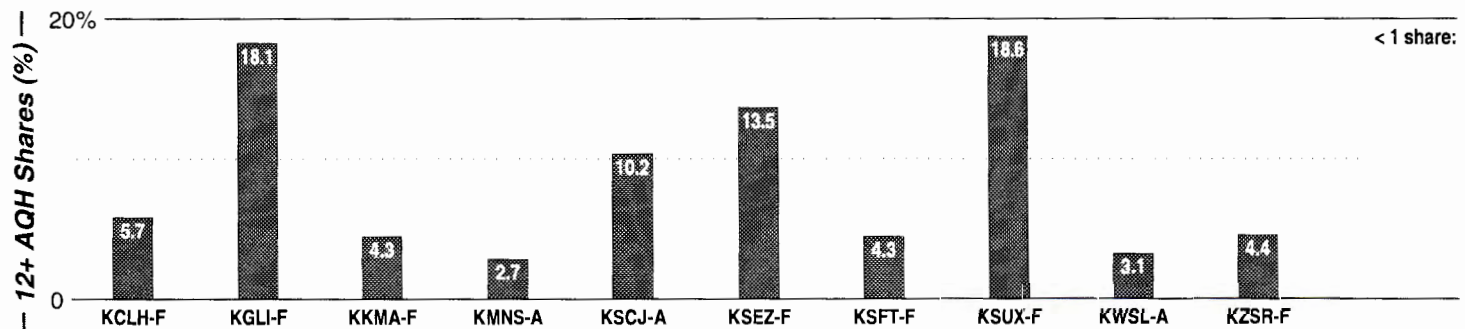

Calls	General Manager	Address, City, State ZIP	Phone	Fax	Owner Phone
KCLH-FM	David Onsted	1609 E Hwy 50, Yankton, SD 57078	605-665-7442	605-665-8788	313-886-7070
KGLI-FM	Ted Mann	1113 Nebraska St, Sioux City, IA 51105	712-258-5595	712-252-2430	712-258-5595
KKMA-FM	Tom Spies	2000 Indian Hills Dr, Sioux City, IA 51104	712-239-2100	712-239-3346	225-922-4540
KLEM-AM	Tom Spies	37 2nd Ave NW, Le Mars, IA 51031	712-546-4121	712-546-9672	225-922-4540
KMNS-AM	Ted Mann	1113 Nebraska St, Sioux City, IA 51105	712-258-5595	712-252-2430	712-258-5595
KSCJ-AM	Tom Spies	2000 Indian Hills Dr, Sioux City, IA 51104	712-239-2100	712-239-3346	225-922-4540
KSEZ-FM	Ted Mann	1113 Nebraska St, Sioux City, IA 51105	712-258-5595	712-252-2430	712-258-5595
KSFT-FM	Ted Mann	1113 Nebraska St, Sioux City, IA 51105	712-258-5595	712-252-2430	712-258-5595
KSUX-FM	Tom Spies	2000 Indian Hills Dr, Sioux City, IA 51104	712-239-2100	712-239-3346	225-922-4540
KTFC-FM	Donald Swanson	1534 Buchanan Ave, Sioux City, IA 51106	712-252-4621	712-255-6300	712-252-4621
KTFJ-AM	Donald Swanson	1534 Buchanan Ave, Sioux City, IA 51106	712-252-4621	712-255-6300	712-252-4621
KWSL-AM	Ted Mann	1113 Nebraska St, Sioux City, IA 51105	712-258-5595	712-252-2430	712-258-5595
KZSR-FM	Jerry Haack	700 4th St Ste. 310, Sioux City, IA 51101	712-258-5655	712-258-1511	402-330-2520