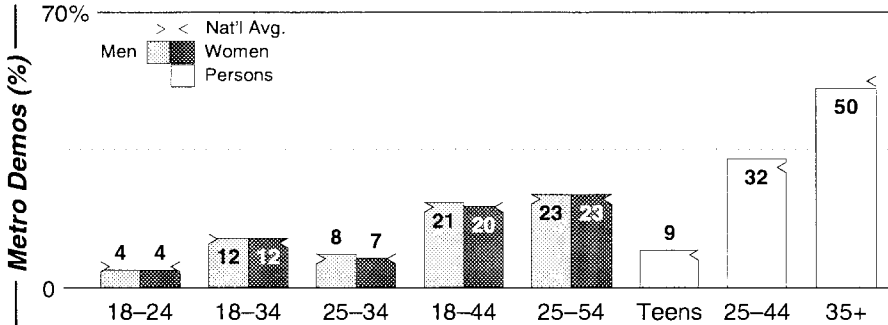

Albuquerque, NM (Cont.)

Metro Rank: **72** Pop: **684,505** Retail: **$8.832B** Gross Rev: **$38.4M** HH Inc: **$42,595** ↓