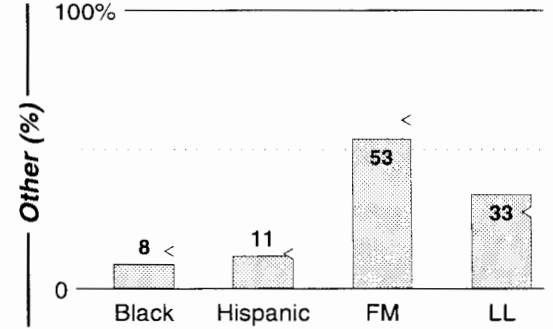

Springfield, MA

Metro Rank: **80** Pop: **588,200** Retail: **$4.556B** Gross Rev: **$18.3M** HH Inc: **$41,786** ↓