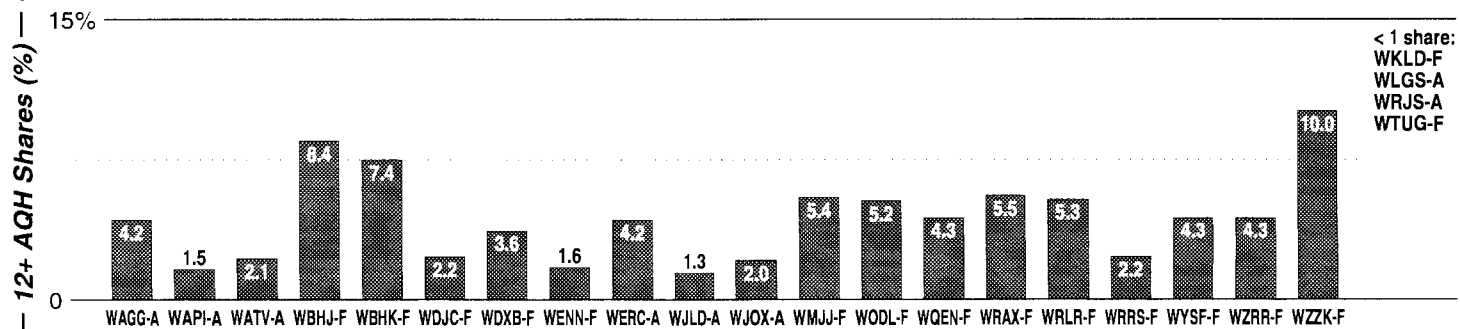

Calls	General Manager	Address, City, State ZIP	Phone	Fax	Owner Phone
WAGG-AM	David R DuBose	2301 1st Ave N Ste 102, Birmingham, AL 35203	205-322-2987	205-322-2667	404-843-5000
WAPI-AM	Davis Hawkins	244 Goodwin Crest Dr Ste 300, Birmingham, AL 35209	205-941-0945		423-588-6511
WARF-AM	Vachel L. Posey, Jr.	1499 N Airport Rd, Jasper, AL 35504	205-221-2222	205-384-6069	205-221-2222
WATV-AM	Erskine Faush	PO Box 39054, Birmingham, AL 35208	205-780-2014	205-780-4034	205-780-2014
WAYE-AM	Mary Agee	836 Lomb Ave SW, Birmingham, AL 35211	205-786-9293	205-786-9296	757-622-4600
WBHJ-FM	David R DuBose	2301 1st Ave N Ste 102, Birmingham, AL 35203	205-322-2987	205-322-2667	404-843-5000
WBHK-FM	David R DuBose	2301 1st Ave N Ste 102, Birmingham, AL 35203	205-322-2987	205-322-2667	404-843-5000
WCRL-AM	Danny Bentley	PO Box 490, Oneonta, AL 35121	205-625-3333	205-625-5433	423-984-1470
WDJC-FM	Larry Adcock	2727 19th Pl, Birmingham, AL 35209	205-879-3324	205-802-4555	215-628-3500
WDXB-FM	Bill Thomas	530 Beacon Pkwy W Ste 600, Birmingham, AL 35209	205-439-9600	205-439-8392	214-922-8700
WENN-FM	Bill Thomas	530 Beacon Pkwy W Ste 600, Birmingham, AL 35209	205-439-9600	205-439-8392	214-922-8700
WERC-AM	Bill Thomas	530 Beacon Pkwy W Ste 600, Birmingham, AL 35209	205-439-9600	205-439-8392	214-922-8700
WFFN-FM	Vachel L. Posey, Jr.	1499 N Airport Rd, Jasper, AL 35504	205-221-2222	205-384-6069	205-221-2222
WFHK-AM	Doug Williamson	22 Cogswell Ave, Pell City, AL 35125	205-338-1430	205-338-2238	256-761-9779
WGTT-AM	John Sides	PO Box 584, Alabaster, AL 35007	205-664-1515	205-664-1547	205-664-1515
WJLD-AM	Gary R. Richardson	PO Box 19123, Birmingham, AL 35219	205-942-1776	205-942-4814	205-942-1776
WJOX-AM	Davis Hawkins	244 Goodwin Crest Dr Ste 300, Birmingham, AL 35209	205-945-4646	205-917-1906	423-588-6511
WKLD-FM	Danny Bentley	PO Box 490, Oneonta, AL 35121	205-625-3333	205-625-5433	423-984-1470
WLGS-AM	Larry Adcock	2727 19th Pl, Birmingham, AL 35209	205-879-3324	205-802-4555	215-628-3500
WLPH-AM	Carol Hatcher	PO Box 100067, Birmingham, AL 35210	205-956-5470	205-956-5471	757-622-4600
WMJJ-FM	Bill Thomas	530 Beacon Pkwy W Ste 600, Birmingham, AL 35209	205-439-9600	205-439-8392	214-922-8700
WODL-FM	Jeff Clark	301 Beacon Pkwy W Ste 200, Birmingham, AL 35209	205-916-1100	205-916-1152	404-843-5000
WPYK-AM	Paul Johnson	PO Box 460, Dora, AL 35062	205-648-3242	205-648-4693	205-648-5223
WQEM-FM	Bill Thomas	530 Beacon Pkwy W Ste 600, Birmingham, AL 35209	205-439-9600	205-439-8390	214-922-8700
WQEN-FM	Bill Thomas	530 Beacon Pkwy W Ste 600, Birmingham, AL 35209	205-439-9600	205-439-8392	214-922-8700
WRAX-FM	Davis Hawkins	244 Goodwin Crest Dr Ste 300, Birmingham, AL 35209	205-945-4646	205-942-8959	423-588-6511
WRJS-AM	David DuBose	2301 1st Ave N Ste 102, Birmingham, AL 35203	205-322-2987	205-322-2667	404-843-5000
WRLR-FM	Jeff Clark	301 Beacon Pkwy W Ste 200, Birmingham, AL 35209	205-916-1100	205-916-1152	404-843-5000
WRRS-FM	Bill Hardekopf	615 Brookwood Village Mall, Birmingham, AL 35209	205-870-1011	205-870-5519	256-734-3271
WSMQ-AM	Betty Landau	PO Box 368, Bessemer, AL 35021	205-428-0146	205-425-4080	202-496-1622
WURL-AM	Bill Davison Sr.	2999 Radio Park Dr, Moody, AL 35004	205-699-9875	205-640-4379	205-699-9875
WYDE-AM	Steve Armstrong	244 Goodwin Crest Dr Ste G126, Birmingham, AL 35209	205-942-9033	205-942-1087	215-628-3500
WYSF-FM	Davis Hawkins	244 Goodwin Crest Dr Ste 300, Birmingham, AL 35209	205-941-0945		423-588-6511
WZJT-FM	J.T. Roberts	1406 Cabin Hill Rd, Birmingham, AL 35235	205-833-3731	205-674-8002	205-833-3731
WZPQ-AM	James Lee	409 9th Ave, Jasper, AL 35501	205-384-3461		205-384-3461
WZRR-FM	Davis Hawkins	244 Goodwin Crest Dr Ste 300, Birmingham, AL 35209	205-945-4646	205-942-8959	423-588-6511
WZZK-FM	Jeff Clark	301 Beacon Pkwy W Ste 200, Birmingham, AL 35209	205-916-1100	205-916-1152	404-843-5000