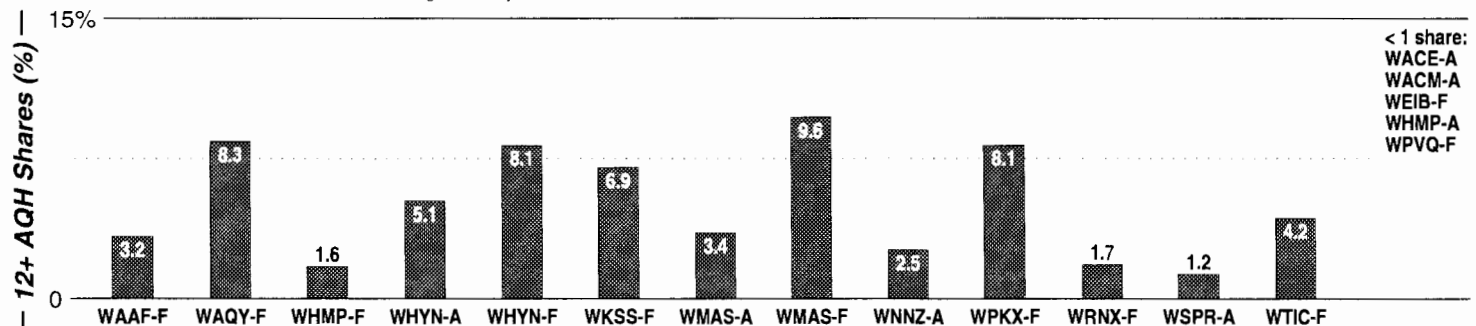

Calls	General Manager	Address, City, State ZIP	Phone	Fax	Owner Phone
WACE-AM	Ken Carter	326 Chicopee St, Chicopee, MA 01013	413-594-6654		619-784-6900
WACM-AM	Tony Gois	34 Sylvan St, West Springfield, MA 01089	413-781-5200	413-734-2240	413-781-5200
WAQY-FM	Larry Goldberg	45 Fisher Ave, East Longmeadow, MA 01028	413-525-4141	413-525-4334	313-886-7070
WARE-AM	Rafael Grullon	529 Main Street #200, Charlestown, MA 02129	617-242-1800	617-241-0017	301-588-6200
WEIB-FM	Carol Moore Cutting	8 North King St, Northampton, MA 01060	413-585-1112	413-585-9138	413-585-1112
WHMP-AMFM	Jerry Hyland	PO Box 268, Northampton, MA 01061	413-586-7400	413-585-0927	313-886-7070
WHYN-AMFM	Ron Roy	1331 Main St, Springfield, MA 01103	413-781-1011	413-734-4434	606-655-2267
WMAS-AMFM	Susan Murray	PO Box 9500, Springfield, MA 01102	413-737-1414	413-737-1488	561-655-3469
WNNZ-AM	Ron Roy	1500 Main St, Springfield, MA 01115	413-736-6400	413-858-1958	606-655-2267
WPXK-FM	Jerry Hyland	1 Monarch Pl Ste 220, Springfield, MA 01144	413-732-5353	413-732-7851	214-922-8700
WPNI-AM	Thomas Davis	98 Lower Westfield Rd Ste 3, Holyoke, MA 01040	413-536-1105	413-356-1153	413-536-1105
WPNT-AM	Larry Goldberg	45 Fisher Ave, East Longmeadow, MA 01028	413-525-4141	413-525-4334	313-886-7070
WPVQ-FM	Glenn Cardinal	PO Box 939, South Deerfield, MA 01373	413-665-0939	413-665-6696	413-665-0939
WRNX-FM	Thomas Davis	98 Lower Westfield Rd Ste 3, Holyoke, MA 01040	413-536-1105	413-536-1153	413-536-1105
WSPR-AM	Soilo Garcias	195 High St, Holyoke, MA 01040	413-536-4858	413-534-5542	508-997-9436