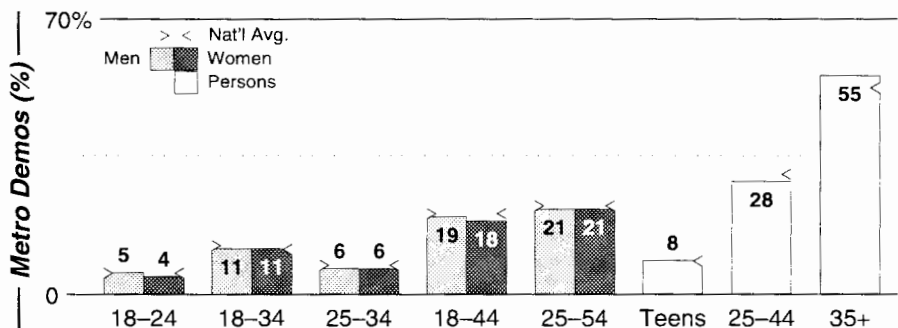

< 1 share:
WCTP-F
WGBI-A
WICK-A
WJMW-A
WKRF-F
WVPO-A

Williamsport, PA

Metro Rank: **248** Pop: **117,590** Retail: **\$1.426B** Gross Rev: **\$5.7M** HH Inc: **\$38,075** ↓

Calls	FMT	City of License	Freq	PWR	HAAT	Combo	LMA	Rep	St	Owner	Acq	Price
WBZD	OLD	Muncy	93.3	1.7	1221	a		Crstl	83	Sabre Comm Inc	9503	1,000
WCXR	AOR	Lewisburg	103.7	1.0	801	a		Crstl	90	Sabre Comm Inc	9711	157
WILQ	CTRY	Williamsport	105.1	9.2	1135	a		Crstl	49	Sabre Comm Inc	9704	1,925 c5
WJSA	REL	Jersey Shore	96.3	4.4	778	d			84	Covenant Bcstg Co	8508	
WKSB	AC	Williamsport	102.7	53.0	1270	b		Katz	48	Clear Channel Comm	9906	g1
WMYL	NOST	Salladasburg	95.5	3.9	240	b		Katz	89	Clear Channel Comm	9906	g1
WQBR	CTRY	Avis	99.9	0.5	824				89	Cupelli, Sabatino	9309	270
WSFT	SAC	Williamsport	107.9	0.4 #	1289				90	Bald Eagle Bcst	8908	300 cp
WVRT	CHR	Jersey Shore	97.7	6.0	295	c		McGvn	79	Cupelli, Sabatino	9804	
WZRZ	AOR	Mill Hall	98.7	1.0	580				96	Forever/Keymarket	9902	485
WZXR	AOR	S Williamsport	99.3	0.4	1237	a		Crstl	57	Sabre Comm Inc	9503	1,000 c3