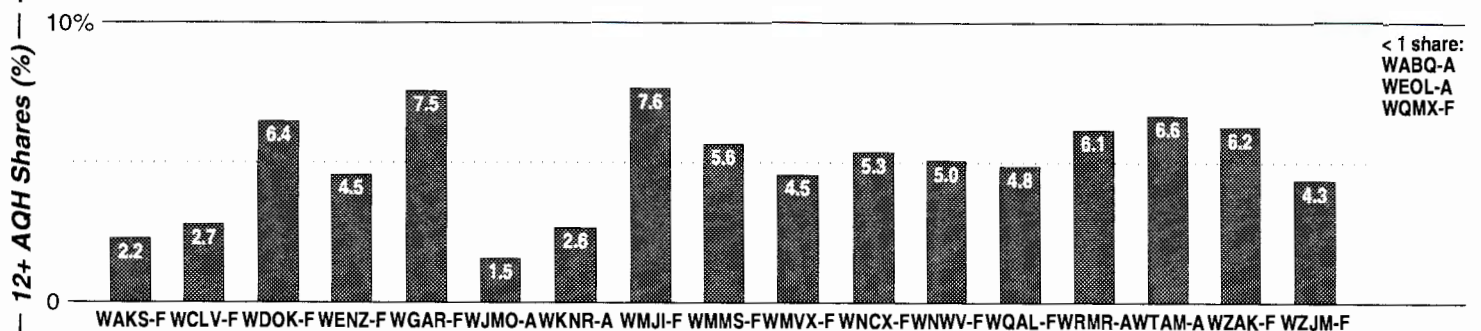

Cleveland (Cont.)

Metro Rank: **24** Pop: **2,114,662** Retail: **$22.624B** Gross Rev: **$103.9M** HH Inc: **$45,675** ↑