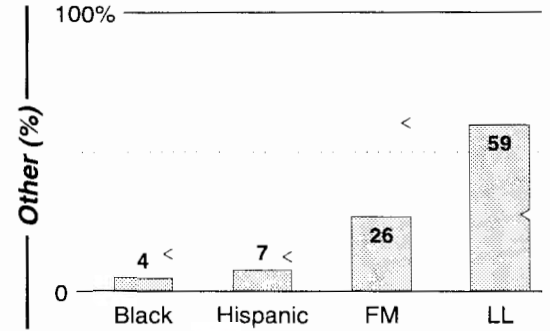

Reading, PA

Metro Rank: **131** Pop: **359,488** Retail: **$4.032B** Gross Rev: **$11.1M** HH Inc: **$46,059** ↑

Calls	FMT	City of License	Freq	PWR	HAAT	Combo	LMA	Rep	St	Owner	Acq	Price
WBYN	REL	Boyertown	107.5	30.0	610				60	WDAC Radio Co Inc	9111	4,300
WIOV	CTRY	Ephrata	105.1	11.0 #	1017	b		McGvn	62	Brill Media Co	8501	1,750 ac
WLEV	AC	Allentown	100.7	11.0	1073			McGvn	47	Citadel Comm Corp	9710	23,000
WRFY	CHR	Reading	102.5	19.0	807	a		Allied	62	Chase Radio Partners	0002 p	g1

Calls	FMT	City of License	Freq	Day	Night	Combo	LMA	Rep	St	Owner	Acq	Price
WEEU	MOR	Reading	830	5.0 #	6.00			McGvn	31	WEEU Bcstg Co	4612	
WIOV	SPRT	Reading	1240	1.0	1.00	b			46	Brill Media Co	8108	1,900
WRAW	NOST	Reading	1340	1.0	1.00	a		Katz	22	Clear Channel Comm	9607	g1

Calls	General Manager	Address, City, State ZIP	Phone	Fax	Owner Phone
WBYN-FM	John White	280 Mill St, Boyertown, PA 19512	610-369-7777	610-369-7780	717-284-4123
WEEU-AM	David Kline	34 N 4th St, Reading, PA 19601	610-376-7335	610-376-7756	610-376-7335
WIOV-AM	Mitch Carroll	PO Box 430, Ephrata, PA 17522	717-738-1191	717-738-1661	812-423-6200
WRAW-AM	Mike Shannon	1265 Perkiomen Ave, Reading, PA 19602	610-376-6671	610-376-1270	606-655-2267
WRFY-FM	Mike Shannon	1265 Perkiomen Ave, Reading, PA 19602	610-376-6671	610-376-1270