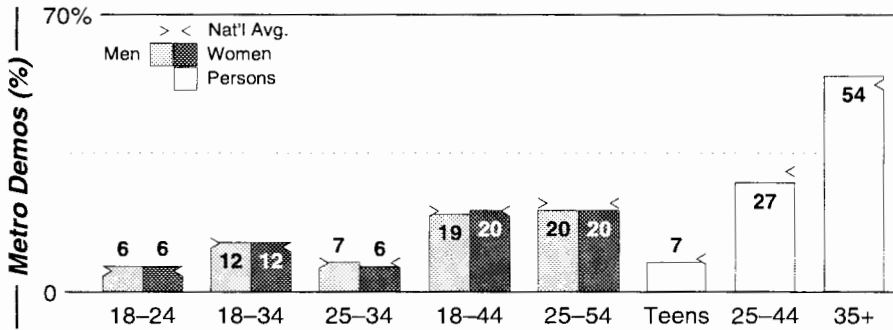

Gainesville - Ocala, FL (Cont.)

Metro Rank: **90** Pop: **514,807** Retail: **$5.584B** Gross Rev: **$14.7M** HH Inc: **$34,677** ↓

Calls	General Manager	Address, City, State ZIP	Phone	Fax	Owner Phone
WAJD-AM	Doug Gillen	7120 SW 24th Ave, Gainesville, FL 32607	352-331-2200	352-331-0401	850-331-2200
WBXY-FM	Reynold Hawk	4424 NW 13th St Ste C5, Gainesville, FL 32609	352-375-1317	904-462-6695	954-566-7559
WCFI-AM	Ken Jones	3621 NW 10th St, Ocala, FL 34475	352-622-9862	352-622-8648	352-622-9862
WDJY-FM	Jerry Prater	PO Box 1197, Trenton, FL 32693	352-463-1345	352-463-9966	850-681-6000
WGGG-AM	Gordon Smith	343 NE 1st Ave, Ocala, FL 34470	352-732-2010	352-629-1614	352-732-2010
WHGN-FM	Stephen Schurdell	35048 US 19 North, Palm Harbor, FL 34684	727-442-4027	727-781-4375	
WKTK-FM	Stephen Godofsky	3600 NW 43rd St #B, Gainesville, FL 32606	352-377-0985	352-377-1884	610-660-5610
WLQH-AM	Bob Moody	PO Box 99, Chiefland, FL 32644	352-493-4940	352-493-9909	330-821-1200
WLUS-AM	Tom McCoy	PO Box 1068, Gainesville, FL 32602	352-372-2528	352-372-2520	850-681-6000
WMFQ-FM	John Rutledge	3357 SW 7th St, Ocala, FL 34474	352-732-9877	352-622-6675	954-566-7559
WMOP-AM	Gordon Smith	343 NE 1st Ave, Ocala, FL 34470	352-732-2010	352-629-1614	352-732-2010
WNDD-FM	Jim Robertson	3602 NE 20th Place, Ocala, FL 34470	352-622-9500	352-622-1900	330-821-1200
WNDN-FM	Bob Moody	PO Box 99, Chiefland, FL 32644	352-493-4940	352-493-9909	330-821-1200
WNDT-FM	Jim Robertson	690 NE 23rd Ave, Gainesville, FL 32609	352-622-9500	352-622-1900	330-821-1200
WOCA-AM	Robert M. Hauck	PO Box 1056, Ocala, FL 34478	352-732-8000	352-732-0174	904-824-0833
WOGK-FM	Jim Robertson	3602 NE 20th Place, Ocala, FL 34470	352-622-5600	352-622-7822	330-821-1200
WRGO-FM	Patricia Brinker	1929 NW US 19, Crystal River, FL 34428	352-795-1027	352-795-0002	352-378-1049
WRKG-FM	Reynold Hawk	4424 NW 13th St Ste C5, Gainesville, FL 32609	352-378-1049	352-372-9400	954-566-7559
WRUF-AM	Bert H. Clarke	PO Box 14444, Gainesville, FL 32604	352-392-0771	352-392-0519	352-392-0771
WRZN-AM	Randolph McCoy	3988 N Roscoe Rd, Hernando, FL 34442	352-726-7221	352-726-3172	850-671-5151
WSKY-FM	Stephen Godofsky	3600 NW 43rd St #B, Gainesville, FL 32606	352-337-9729	352-337-2968	610-660-5610
WTMG-FM	Eric Jewell	249 W University Ave Ste B, Gainesville, FL 32601	352-371-1980	352-338-0566	561-479-4088
WTRS-FM	John Rutledge	3357 SW 7th St, Ocala, FL 34474	352-732-9877	352-622-6675	954-566-7559
WWLO-AM	Eric Jewell	249 W University Ave Ste B, Gainesville, FL 32601	352-371-1980	352-338-0566	561-479-4088
WXJZ-FM	Reynold Hawk	4424 NW 13th St Ste C5, Gainesville, FL 32609	352-375-1317	352-375-6961	954-566-7559
WXOF-FM	Thomas Miller	2484 N Essex Ave, Hernando, FL 34442	352-746-0090	352-746-4344	727-442-4027
WYGC-FM	Reynold Hawk	4424 NW 13th St Ste C5, Gainesville, FL 32609	352-375-1317	352-375-6961	954-566-7559
WYKS-FM	Doug Gillen	7120 SW 24th Ave, Gainesville, FL 32607	352-331-2200	352-331-0401	850-331-2200