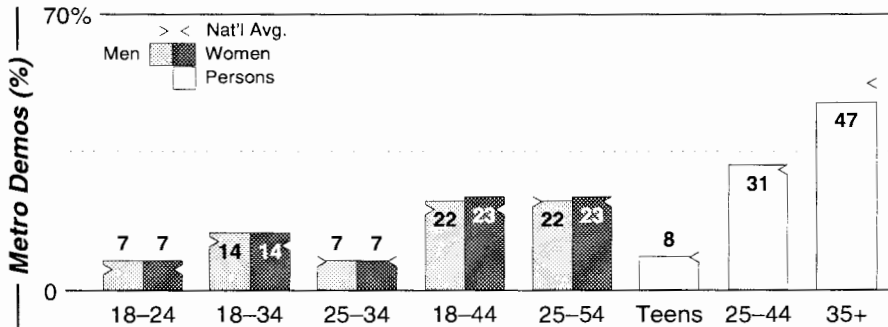

Lansing-East Lansing, MI

Metro Rank: **115** Pop: **451,301** Retail: **\$5.565B** Gross Rev: **\$19.8M** HH Inc: **\$44,358** ↓

Calls	FMT	City of License	Freq	PWR	HAAT	Combo	LMA	Rep	St	Owner	Acq	Price
WFMK	AC	East Lansing	99.1	28.0	600	d		Estmn	59	Citadel Comm Corp	9912 p	g4
WHZZ	CHR	Lansing	101.7	4.1	397	c		D&R	67	MacDonald Bcstg Co	8903	2,150 c1
WITL	CTRY	Lansing	100.7	26.5	643	d		Estmn	64	Citadel Comm Corp	9912 p	g4
WJIM	OLD	Lansing	97.5	45.0 #	512	d		Estmn	60	Citadel Comm Corp	9912 p	g4
WJXQ	AOR	Jackson	106.1	50.0	489	b		Katz	76	62nd Street Bcstg	9703	d1
WMMQ	AOR	East Lansing	94.9	50.0	492	d		Estmn	63	Citadel Comm Corp	9912 p	g4
WQHH	URBN	De Witt	96.5	3.0	328	a		Alied	91	Mid-Michigan FM Inc		
WVIC	CLAS	Charlotte	92.7	1.5	456				65	BB Bcstg Inc	9603	300
WWDX	ROCK	St. Johns	92.1	6.0	400	b			72	62nd Street Bcstg	9703	15,000 d1
WXIK	CTRY	Jackson	94.1	40.0	551	b		Katz	55	62nd Street Bcstg	9703	d1