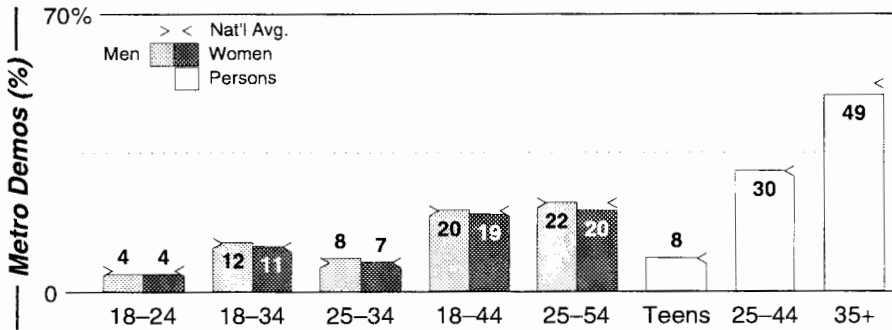

Palm Springs, CA

Metro Rank: **153** Pop: **320,404** Retail: **$2.878B** Gross Rev: **$13.1M** HH Inc: **$41,277** ↓