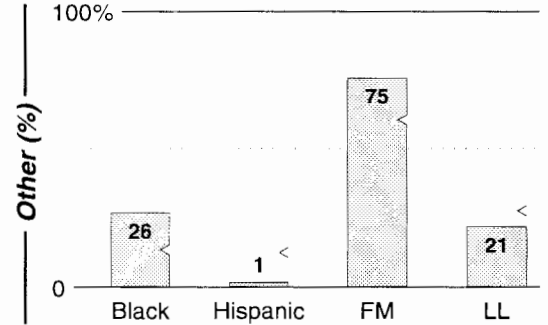

Laurel-Hattiesburg, MS

Metro Rank: **208** Pop: **178,416** Retail: **$1.395B** Gross Rev: **$5.3M** HH Inc: **$36,634** ↓