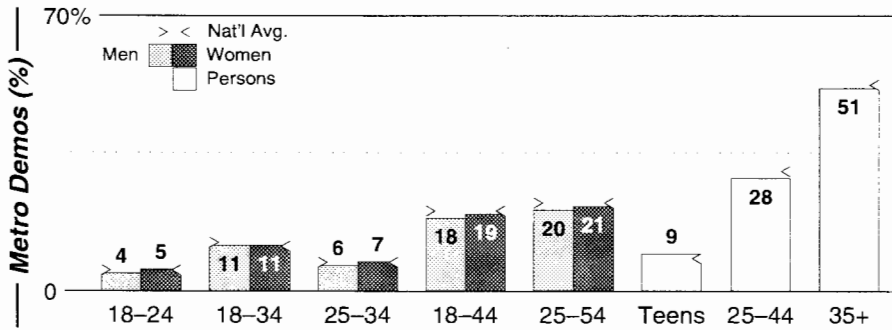

Meridian, MS

Metro Rank: **274** Pop: **75,225** Retail: **$0.807B** Gross Rev: **$6.3M** HH Inc: **$36,789** ↓