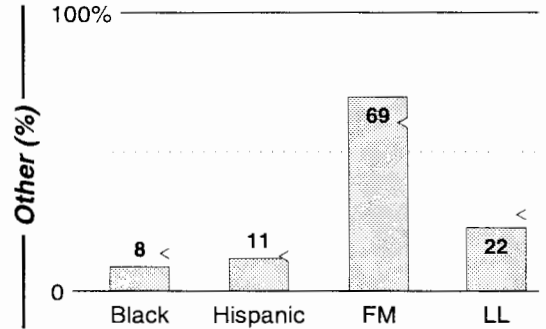

Colorado Springs, CO (Cont.)

Metro Rank: **94** Pop: **502,729** Retail: **$5.855B** Gross Rev: **$22.4M** HH Inc: **$40,912** ↓

Calls	General Manager	Address, City, State ZIP	Phone	Fax	Owner Phone
KBIQ-FM	Ken Faffo	6760 Corporate Dr Ste 340, Colorado Springs, CO 80919	719-531-5438	719-531-5588	805-987-0400
KCBR-AM	Don Crawford Jr	5050 Edison Ave Ste 218, Colorado Springs, CO 80915	719-570-1530	719-570-1007	215-628-3500
KCMN-AM	Don Crawford Jr	5050 Edison Ave Ste 218, Colorado Springs, CO 80915	719-570-1530	719-570-1007	215-628-3500
KGFT-FM	Ken Faffo	6760 Corporate Dr Ste 340, Colorado Springs, CO 80919	719-531-5438	719-531-5588	805-987-0400
KILO-FM	Lou Mellini	PO Box 2080, Colorado Springs, CO 80901	719-634-4896	719-634-5837	704-372-4434
KKCS-AMFM	Jerry Grant	PO Box 39102, Colorado Springs, CO 80949	719-594-9000	719-594-9006	505-257-7333
KKFM-FM	Brenda Goodrich	6805 Corporate Dr Ste 130, Colorado Springs, CO 80919	719-593-2700	719-593-2727	702-804-5200
KKLI-FM	Bob Gourley	2864 S Circle Dr Ste 150, Colorado Springs, CO 80906	719-540-9200	719-593-2727	214-922-8700
KMG-FM	Brenda Goodrich	6805 Corporate Dr Ste 130, Colorado Springs, CO 80919	719-593-2700	719-593-2727	702-804-5200
KPRZ-FM	Ken Sasso	6760 Corporate Dr Ste 340, Colorado Springs, CO 80919	719-531-5438	719-531-5588	214-922-8700
KRDO-AMFM	Neil Klockziem	PO Box 1457, Colorado Springs, CO 80901	719-632-1515	719-635-8455	719-632-1515
KSKX-FM	Neil Klockziem	PO Box 1457, Colorado Springs, CO 80901	719-578-1055	719-635-8455	719-630-3111
KSPZ-FM	Brenda Goodrich	6805 Corporate Dr Ste 130, Colorado Springs, CO 80919	719-540-9200	719-527-9253	702-804-5200
KTWK-AM	Brenda Goodrich	6805 Corporate Dr Ste 130, Colorado Springs, CO 80919	719-540-9200	719-527-9253	702-804-5200
KVOR-AM	Brenda Goodrich	6805 Corporate Dr Ste 130, Colorado Springs, CO 80919	719-540-9200	719-527-9253	702-804-5200
KVUU-FM	Bob Gourley	2864 S Circle Dr Ste 150, Colorado Springs, CO 80906	719-540-9200	719-579-0882	214-922-8700
KWYD-AM	Lori Baker	PO Box 5668, Colorado Springs, CO 80931	719-392-4219	719-392-3307	317-655-9999
KXRE-AM	David Drucker	732 1/2 Manitou Ave, Manitou Springs, CO 80829	719-685-4130	719-542-2767	303-678-1844
KYZX-FM	Lou Mellini	PO Box 2080, Colorado Springs, CO 80901	719-634-4896	719-634-5837	704-372-4434