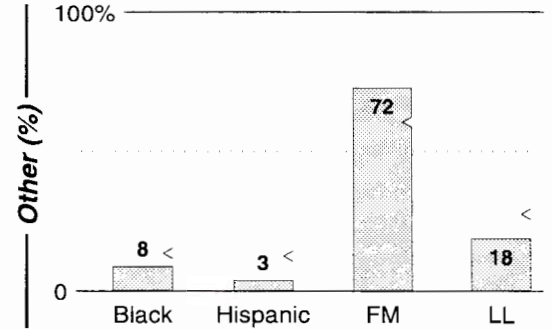

Ft. Wayne, IN (Cont.)

Metro Rank: **101** Pop: **485,817** Retail: **$4.835B** Gross Rev: **$21.5M** HH Inc: **$45,681** ↑

Calls	General Manager	Address, City, State ZIP	Phone	Fax	Owner Phone
WADM-AM	Joe Shanley	233 N 2nd St, Decatur, IN 46733	219-824-2804	219-824-2805	219-824-2804
WAJI-FM	Candace Wendling	347 W Berry St Ste 600, Fort Wayne, IN 46802	219-423-3676	219-422-5266	812-332-7251
WBTU-FM	J. R. Greeley	2100 Goshen Rd Ste 232, Fort Wayne, IN 46808	219-482-9288	219-482-8655	317-594-0600
WBYS-FM	Bob Schutt	1005 Production Rd, Fort Wayne, IN 46808	219-471-5100	219-471-5224	219-295-2500
WCKZ-FM	Connie Kovas	2000 Lower Huntington Rd, Fort Wayne, IN 46819	219-747-1511	219-747-3999	219-747-1511
WEJE-FM	Connie Kovas	2000 Lower Huntington Rd, Fort Wayne, IN 46819	219-747-1511	219-747-3999	219-747-1511
WEXI-FM		2541 Goshen Rd, Fort Wayne, IN 46808	219-484-0580	219-482-5151	219-484-0580
WFCV-AM	Dale Gerke	909 N Coliseum Blvd Ste 200, Fort Wayne, IN 46805	219-423-2337	219-423-6355	913-642-7770
WFWI-FM	Bob Schutt	1005 Production Rd, Fort Wayne, IN 46808	219-471-5100	219-471-5224	219-295-2500
WGL-AM	Connie Kovas	2000 Lower Huntington Rd, Fort Wayne, IN 46819	219-747-1511	219-747-3999	219-747-1511
WGLL-AM	Connie Kovas	2000 Lower Huntington Rd, Fort Wayne, IN 46819	219-747-1511	219-747-3999	219-747-1511
WJFX-FM	Roger Diehm	5936 East State Blvd, Fort Wayne, IN 46815	219-493-9539	219-749-5151	305-667-6800
WLDE-FM	Candace Wendling	347 W Berry St Ste 600, Fort Wayne, IN 46802	219-423-3676	219-422-5266	812-332-7251
WLYV-AM	Gaither Stephens	4705 Illinois Rd Ste 100, Fort Wayne, IN 46804	219-436-9598	219-432-6179	248-477-4600
WLZQ-FM	Chris Larko	PO Box 5570, Fort Wayne, IN 46895	219-482-8500		219-482-8500
WMEE-FM	Tony Richards	2915 Maples Rd, Fort Wayne, IN 46816	219-447-5511	219-447-7546	219-295-2500
WNUY-FM	Joe Shanley	PO Box 321, Bluffton, IN 46714	219-824-2804	219-824-2805	219-824-2804
WONO-AM	Tony Richards	2915 Maples Rd, Fort Wayne, IN 46816	219-447-5511	219-447-7546	219-295-2500
WOWO-AM	Tony Richards	2915 Maples Rd, Fort Wayne, IN 46816	219-447-5511	219-447-7546	219-295-2500
WQHK-FM	Tony Richards	2915 Maples Rd, Fort Wayne, IN 46816	219-447-5511	219-447-7546	219-294-1661
WSHI-FM	Mary Beth Halle	6112 Constitution Dr, Fort Wayne, IN 46804	219-436-1063	219-432-6823	219-436-1063
WXKE-FM		2541 Goshen Rd, Fort Wayne, IN 46808	219-484-0580	219-482-5151	219-484-0580
WYSR-FM	Connie Kovas	2000 Lower Huntington Rd, Fort Wayne, IN 46819	219-747-1511	219-747-3999	219-747-1511
WZBD-FM	Robert A. Weaver	PO Box 4050, Berne, IN 46711	219-589-9300	219-589-8045	219-589-9927