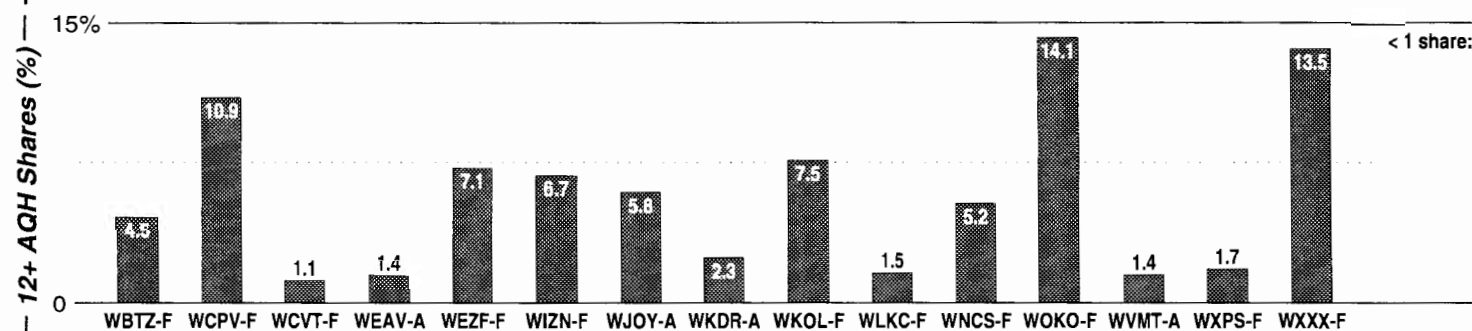

Burlington, VT (Cont.)

Metro Rank: **225** Pop: **150,797** Retail: **$1.881B** Gross Rev: **$14.1M** HH Inc: **$49,546** ↑