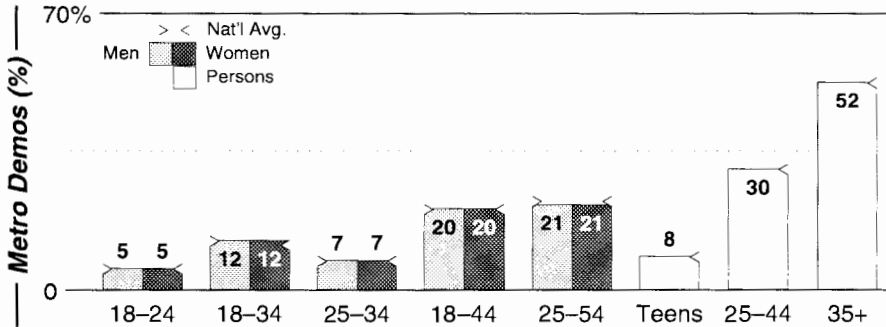

Tucson, AZ (Cont.)

Metro Rank: **61** Pop: **844,234** Retail: **$8.069B** Gross Rev: **$38.9M** HH Inc: **$37,291** ↓

Calls	General Manager	Address, City, State ZIP	Phone	Fax	Owner Phone
KCEE-AM	Debbie Wagner	3202 N Oracle Rd, Tucson, AZ 85705	520-618-2100	520-618-2135	214-922-8700
KCUB-AM	Jamie Slone	575 W Roger Rd, Tucson, AZ 85705	520-887-1000	520-887-6397	520-887-1000
KEVT-AM	Moses Herrera	5115 S 12th Ave, Tucson, AZ 85706	520-294-1030	520-294-9250	520-294-1030
KFFN-AM	Steve Wexler	3438 N Country Club Rd, Tucson, AZ 85716	520-795-1490	520-618-3155	414-332-9611
KFLT-AM	Lee Escobedo	PO Box 36868, Tucson, AZ 85740	520-797-3700	520-797-3375	520-742-6976
KFMA-FM	Jim Cooley	1920 W Copper, Tucson, AZ 85745	520-622-6711	520-884-0086	
KGMG-FM	Steve Wexler	3438 N Country Club Rd, Tucson, AZ 85716	520-795-1490	520-618-3155	414-332-9611
KGMS-FM	Doug Martin	3222 S Richey Blvd, Tucson, AZ 85713	520-790-2440	520-790-2937	520-790-2440
KGVY-AM	Bonnie Crystall	PO Box 767, Green Valley, AZ 85622	520-399-1000	520-399-9300	630-552-1000
KHYT-FM	Jamie Slone	575 W Roger Rd, Tucson, AZ 85705	520-887-1000	520-887-6397	520-887-1000
KIIM-FM	Jamie Slone	575 W Roger Rd, Tucson, AZ 85705	520-887-1000	520-887-6397	520-887-1000
KJLL-AM	Don Wiggins	4320 N Campbell, Ste 234, Tucson, AZ 85718	520-529-5865	520-529-9324	520-577-7496
KLPX-FM	Jim Cooley	1920 W Copper, Tucson, AZ 85745	520-622-6711	520-884-0086	
KMXZ-FM	Steve Wexler	3438 N Country Club Rd, Tucson, AZ 85716	520-795-1490	520-618-3155	414-332-9611
KNST-AM	Debbie Wagner	3202 N Oracle Rd, Tucson, AZ 85705	520-618-2100	520-618-2135	214-922-8700
KOAZ-FM	Jaime Slone	575 W Roger Rd, Tucson, AZ 85705	520-887-1000	520-325-3057	520-887-1000
KOHT-FM	Allen Herman	889 W El Puente Ln, Tucson, AZ 85713	520-623-6429	520-622-2680	323-851-2500
KQTL-AM	Raul Gamez	2955 E Broadway Blvd, Tucson, AZ 85716	520-628-1200	520-326-4927	520-628-2800
KRQQ-FM	Debbie Wagner	3202 N Oracle Rd, Tucson, AZ 85705	520-618-2100	520-618-2170	214-922-8700
KSAZ-AM	Phyllis Ehlinger	6381 E Grant Rd, Tucson, AZ 85715	520-298-6880	520-298-6077	520-298-6880
KTKT-AM	Jim Cooley	1920 W Copper, Tucson, AZ 85745	520-622-6711	520-884-0086	
KTUC-AM	Jamie Slone	575 W Roger Rd, Tucson, AZ 85705	520-887-1000	520-325-3057	520-887-1000
KTZR-AM	Allen Herman	889 W El Puente Ln, Tucson, AZ 85713	520-623-6429	520-622-2680	323-851-2500
KVOI-AM	Doug Martin	3222 S Richey Blvd, Tucson, AZ 85713	520-790-2440	520-790-2937	520-790-2440
KWFM-FM	Debbie Wagner	3202 N Oracle Rd, Tucson, AZ 85705	520-618-2100	520-618-2170	214-922-8700
KXEW-AM	Allen Herman	889 W El Puente Ln, Tucson, AZ 85713	520-623-6429	520-622-2680	323-851-2500
KZLZ-FM	Irma Almada	2959 E. Grant Rd., Tucson, AZ 85716	520-325-3054	520-325-3495	520-797-1008
KZPT-FM	Steve Wexler	3438 N Country Club Rd, Tucson, AZ 85716	520-795-1490	520-618-3155	414-332-9611