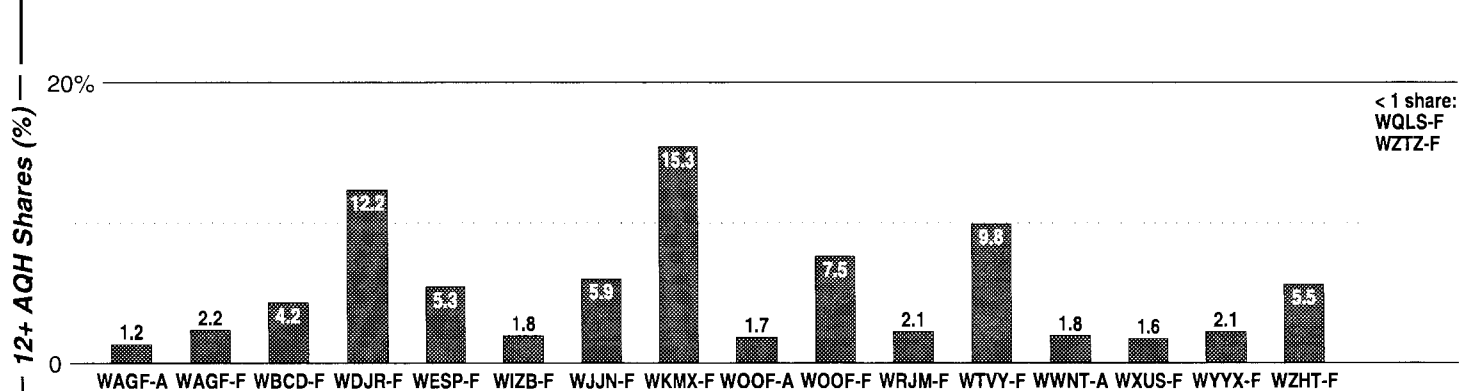

Calls	General Manager	Address, City, State ZIP	Phone	Fax	Owner Phone
WAGF-AMFM	J R Wilson	805 N Lena St Ste 13, Dothan, AL 36303	334-671-1753	334-677-6923	205-671-1753
WBCD-FM	Mark Erwin	3245 Montgomery Hwy Ste 1&2, Dothan, AL 36303	334-712-9233	334-712-0374	601-693-9664
WDJR-FM	Mark Erwin	3245 Montgomery Hwy Ste 1&2, Dothan, AL 36303	334-712-9233	334-712-0374	601-693-9664
WELB-AM	Doug Holderfield	1800 Neil Granthum Dr, Elba, AL 36323	334-897-2216	334-897-3694	334-897-2217
WESP-FM	Mark Erwin	3245 Montgomery Hwy Ste 1&2, Dothan, AL 36303	334-671-1025	334-712-0374	601-693-9664
WGEA-AM	Doc Parker	PO Box 339, Geneva, AL 36340	334-684-7079	334-684-0329	334-774-7673
WGZS-AM	Linda Prescott	PO Box 126, Headland, AL 36345	334-693-5672	334-693-5034	334-693-5672
WIZB-FM	Linda Prescott	PO Box 126, Headland, AL 36345	334-693-5672	334-693-5034	334-693-5672
WJUN-FM	J R Wilson	805 N Lena St Ste 13, Dothan, AL 36303	334-671-1753	334-677-6923	205-671-1753
WKMX-FM	Terry Duffie	PO Box 310840, Enterprise, AL 36331	334-347-2278	334-393-2141	334-347-2278
WOAB-FM	Howard Parrish	RR 6 Box 614, Ozark, AL 36360	334-774-5600		334-774-5600
WOOF-AMFM	Leigh Simpson	PO Box 1427, Dothan, AL 36302	334-792-1149	334-677-4612	334-792-1149
WOZK-AM	Howard Parrish	RR 6 Box 614, Ozark, AL 36360	334-774-5600		334-774-5600
WQLS-AMFM	Charles Woods	285 N Foster St Ste 7, Dothan, AL 36303	334-792-0047	334-712-9346	334-792-0047
WRJM-FM	Jack Mizell	409 E Broad St, Ozark, AL 36360	334-774-7673	334-774-6450	334-774-7673
WTVY-FM	Charles Woods	285 N Foster St Ste 7, Dothan, AL 36303	334-792-0047	334-712-9346	334-792-0047
WWNT-AM	Larry Williams	1733 Hwy 52 E, Dothan, AL 36303	334-671-0075	334-671-0091	334-671-0075
WXUS-FM	David Swaim	PO Box 1126, Daleville, AL 36322	334-598-3374	334-598-2362	334-598-3374
WYDA-FM	Rick James	1000 West Main St Suite 220 Po, Dothan, AL 36301	334-794-0972	334-673-0039	941-377-6710
WZTZ-FM	Doug Holderfield	1800 Neil Granthum Dr, Elba, AL 36323	334-897-2217	334-897-3694	334-897-2217