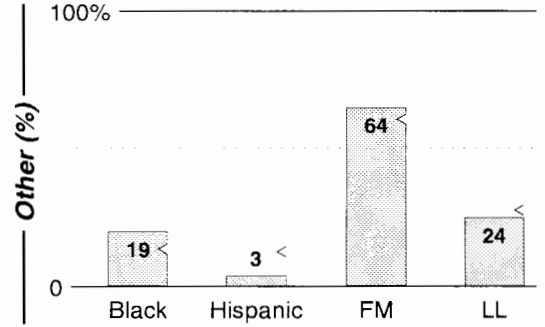

Pensacola, FL

Metro Rank: **121** Pop: **420,448** Retail: **$4.502B** Gross Rev: **$12.3M** HH Inc: **$38,674** ↓