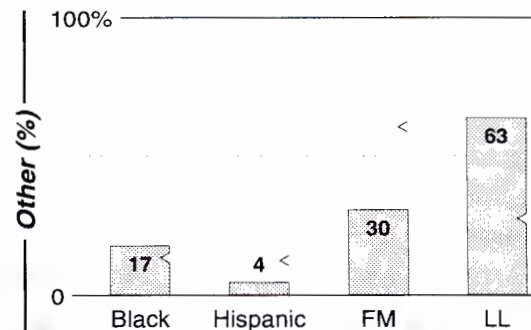

Wilmington, DE

Metro Rank: **76** Pop: **634,684** Retail: **$6.503B** Gross Rev: **$26.1M** HH Inc: **$52,786** ↑