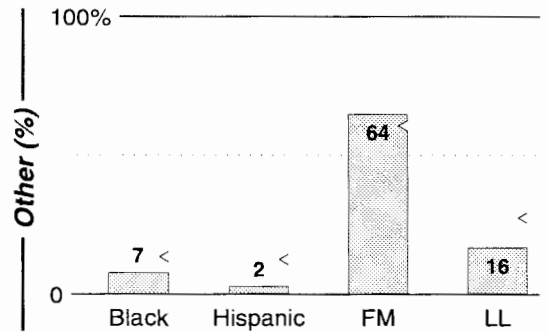

Syracuse, NY (Cont.)

Metro Rank: **75** Pop: **648,396** Retail: **$5.768B** Gross Rev: **$30.7M** HH Inc: **$39,651** ↓

Calls	General Manager	Address, City, State ZIP	Phone	Fax	Owner Phone
WAQX-FM	James Leven	1064 James St, Syracuse, NY 13203	315-472-0200	315-472-1146	702-804-5200
WBBS-FM	Joel Delmonico	500 Plum St Ste 100, Syracuse, NY 13204	315-472-9797	315-472-2323	606-655-2267
WDCW-AM	Nevin Larson	1022 Willis Ave, Syracuse, NY 13204	315-484-9000	315-484-9080	215-628-3500
WFBL-AM	Doug Fleniken	8456 Smokey Hollow Rd, Baldwinsville, NY 13027	315-635-3971	315-635-3490	203-661-4307
WHEN-AM	Joel Delmonico	500 Plum St Ste 100, Syracuse, NY 13204	315-472-9797	315-474-7879	606-655-2267
WKRH-FM	Ed Levine	PO Box 100, Syracuse, NY 13217	315-633-0047	315-633-0161	315-633-0047
WKRL-FM	Ed Levine	PO Box 100, Syracuse, NY 13217	315-633-0047	315-633-0161	315-633-0047
WLTJ-FM	James Leven	1064 James St, Syracuse, NY 13203	315-472-0200	315-474-5575	702-804-5200
WMCR-AMFM	Vivian Warren	237 Genesee St, Oneida, NY 13421	315-363-6050	315-363-9149	315-363-6050
WMHR-FM	Wayne Taylor	4044 Makyas Rd, Syracuse, NY 13215	315-469-5051	315-469-4066	315-469-5051
WNSS-AM	James Leven	1064 James St, Syracuse, NY 13203	315-472-0200	315-472-1146	702-804-5200
WNTQ-FM	James Leven	1064 James St, Syracuse, NY 13203	315-472-0200	315-478-5625	702-804-5200
WOLF-AMFM	Craig Fox	401 W Kirkpatrick St, Syracuse, NY 13204	315-472-0222	315-478-7745	315-468-0908
WRDS-FM	Robert Short, Jr	PO Box 1020, Syracuse, NY 13201	315-484-9390	315-487-2581	315-484-9390
WSCP-AMFM	Kevin Walker	PO Box 640, Pulaski, NY 13142	315-298-3185	315-298-6181	315-298-3185
WSEN-FM	Doug Fleniken	8456 Smokey Hollow Rd, Baldwinsville, NY 13027	315-635-3971	315-635-3490	203-661-4307
WGO-AM	Ed Levine	PO Box 100, Syracuse, NY 13217	315-633-0047	315-633-0161	315-633-0047
WSIV-AM	Jim Wall	7095 Myers Rd, East Syracuse, NY 13057	315-656-2231	315-656-2259	315-468-0908
WSYR-AM	Joel Delmonico	500 Plum St Ste 100, Syracuse, NY 13204	315-472-9797	315-474-7879	606-655-2267
WTKV-FM	Ed Levine	PO Box 100, Syracuse, NY 13217	315-633-0047	315-633-0161	315-633-0047
WTKW-FM	Ed Levine	PO Box 100, Syracuse, NY 13217	315-633-0047	315-633-0161	315-633-0047
WTLA-AM	Ed Levine	PO Box 100, Syracuse, NY 13217	315-633-0047	315-633-0161	315-633-0047
WVOA-FM	Jim Wall	7095 Myers Rd, East Syracuse, NY 13057	315-656-2231	315-656-2259	315-468-0908
WVOQ-FM	Jim Wall	7095 Myers Rd, East Syracuse, NY 13057	315-656-2231	315-656-2259	315-468-0908
WWHT-FM	Joel Delmonico	500 Plum St Ste 100, Syracuse, NY 13204	315-472-9797	315-474-7879	606-655-2267
WYYY-FM	Joel Delmonico	500 Plum St Ste 100, Syracuse, NY 13204	315-472-9797	315-474-7879	606-655-2267
WZZZ-AM	David Zinkhann	113 Schuyler St Ste Z, Fulton, NY 13069	315-593-1313	315-598-5158	315-593-1313