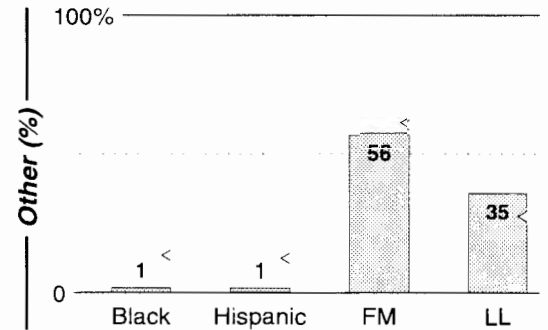

Rochester, MN

Metro Rank: **229** Pop: **155,837** Retail: **$1.767B** Gross Rev: **$8.8M** HH Inc: **$46,407** ↑