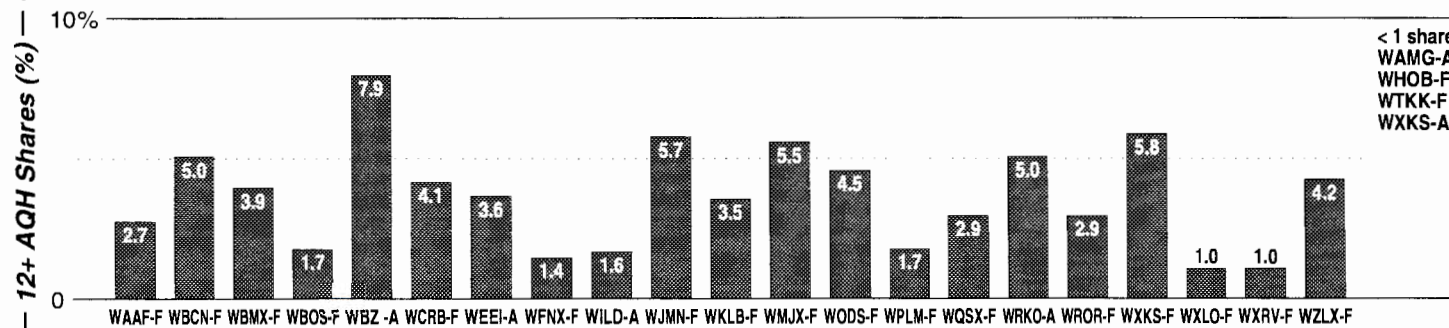

Calls	General Manager	Address, City, State ZIP	Phone	Fax	Owner Phone
WAAF-FM	Tom Baker	116 Huntington Ave, Boston, MA 02116	617-236-1073	617-369-1765	610-660-5610
WAMG-AM	Rafael Grullon	529 Main Street #200, Charlestown, MA 02129	617-242-1800	617-241-0017	301-588-6200
WATD-FM	Edward Perry	130 Enterprise Dr, Marshfield, MA 02050	781-837-1166	781-837-1978	781-837-1166
WBCN-FM	Tony Berardini	1265 Boylston St, Boston, MA 02215	617-266-1111	617-247-2266	212-975-6500
WBET-AM	Charles Bergeron	60 Main St, Brockton, MA 02301	508-587-2400	508-587-4786	401-841-9484
WBMX-FM	Mark Hannon	1200 Soldiers Field Rd, Boston, MA 02134	617-779-2000	617-779-2004	212-975-6500
WBNW-AM	Steve Meterparel	85 Wells Ave Fl 3, Newton, MA 02459	617-964-1817	617-964-8431	617-964-6966
WBOQ-FM	Eric Rosenberger	8 Enon St, Beverly, MA 01915	978-927-1049	978-921-2635	617-267-0515
WBOS-FM	Frank Kelley	55 Morrissey Blvd, Boston, MA 02125	617-822-9600	617-822-6759	732-247-6161
WBOT-FM	Tom Calococci	PO Box 787, Brockton, MA 02302	508-587-2400		301-306-1111
WBPS-AM	Rafael Grullon	529 Main Street #200, Charlestown, MA 02129	617-242-1800	617-241-0017	301-588-6200
WBRS-FM	Julia Deak	415 South St, Waltham, MA 02453	781-736-5277		781-736-2000
WHRB-AM	Ted Jordan	1170 Soldiers Field Rd, Boston, MA 02134	617-787-7000	617-787-5969	212-975-6500
WCAP-AM	Maurice Cohen	243 Central St, Lowell, MA 01852	978-454-0404	978-458-9124	978-454-0404
WCRB-FM	Bill Campbell	750 South St, Waltham, MA 02453	781-893-7080	781-893-0038	781-893-7080
WDIS-AM	Bill Walker	100 Pond St, Norfolk, MA 02056	508-384-8255	508-384-1530	508-583-1650
WEEI-AM	Tom Baker	116 Huntington Ave Fl 10, Boston, MA 02116	617-375-8061	617-375-8905	610-660-5610
WESX-AM	James D. Asher, Jr.	PO Box 710, Salem, MA 01970	978-744-1230	978-744-1853	617-479-1300
WEZE-AM	Alex Canavan	PO Box 9121, North Quincy, MA 02171	617-328-0880	617-328-0375	805-987-0400
WFNX-FM	Andy Kingston	25 Exchange St, Lynn, MA 01901	781-595-6200	781-595-3810	617-536-5390
WHOB-FM	Mario DiCarlo	55 Lake St, Nashua, NH 03060	603-889-1063	603-882-0688	
WHRB-FM	Janini Reddy	389 Harvard St, Cambridge, MA 02138	617-495-4818		617-495-4818
WILD-AM	Eugenia Nicholas	90 Warren Street, Boston, MA 02119	617-427-2222	617-427-2677	617-427-2222
WJDA-AM	James D. Asher, Jr.	PO Box 690626, Quincy, MA 02269	617-479-1300	617-479-0622	617-479-1300
WJIB-AM	Bob Bittner	443 Concord Ave, Cambridge, MA 02138	617-868-7400		617-868-7400
WJLT-AM	Alex Langer	100 Mount Wayte Ave, Framingham, MA 01702	508-820-2430	508-820-2473	941-255-8200
WJMN-FM	Jake Karger	235 Bear Hill Rd, Waltham, MA 02451	781-663-2500	781-290-0722	214-922-8700
WKLX-FM	Frank Kelley	55 Morrissey Blvd, Boston, MA 02125	617-822-9600	617-822-6659	732-247-6161
WKOX-AM	Scott Gibbons	100 Mt Wayte Ave, Framingham, MA 01702	508-820-2400	508-820-2458	508-820-2400
WLLH-AM	Rafael Grullon	529 Main Street #200, Charlestown, MA 02129	978-458-8486	978-452-0980	301-588-6200
WLYN-AM	Peter Arpin	552 Massachusetts Ave Ste 201, Cambridge, MA 02139	617-492-3300	617-492-2800	617-492-3300
WMEX-AM	Mark Berryhill	100 Mount Wayte Ave, Framingham, MA 01702	508-820-2430	508-820-2429	941-255-8200
WMJX-FM	Frank Kelley	55 Morrissey Blvd, Boston, MA 02125	617-822-9600	617-822-6559	732-247-6161
WMKI-AM	Peggy Iafrate	226 Lincon St, Boston, MA 02134	617-787-0146	617-787-1236	212-355-7200
WMSX-AM	Don Sandler	288 Linwood St, Brockton, MA 02301	508-587-1410	508-587-1903	978-954-1282
WNBP-AM	Al Mozier	PO Box 1450, Newburyport, MA 01950	978-462-1450	978-462-0333	978-462-1229
WNRB-AM	Michael Wheeler	500 W Cummings Park Ste 2500, Woburn, MA 01801	781-937-0070	781-937-7733	847-509-1661
WNSH-AM	Keating Willcox	376 Hale St, Beverly, MA 01915	978-921-1570	978-468-1954	978-954-1282
WNTN-AM	Rob Rudnick	143 Rumford Ave, Auburndale, MA 02466	617-969-1550		617-969-1550
WODS-FM	Ted Jordan	1170 Soldiers Field Rd, Boston, MA 02134	617-787-7000	617-787-5969	212-975-6500
WPLM-AMFM	Alan Anderson	PO Box 1390, Plymouth, MA 02362	508-746-1390	508-830-1128	508-746-1390
WQXS-FM	Bruce J Mittman	116 Huntington Ave, Boston, MA 02116	617-375-8900	617-375-8937	610-660-5610
WRCA-AM	Peter Arpin	552 Massachusetts Ave Ste 201, Cambridge, MA 02139	617-492-3300	617-492-2800	941-263-5000
WRKO-AM	Tom Baker	116 Huntington Ave Fl 10, Boston, MA 02116	617-236-6800	617-236-6889	610-660-5610
WROL-AM	Ken Carter	20 Park Plz Ste 720, Boston, MA 02116	617-423-0210	617-423-9305	617-423-0210
WROR-FM	Frank Kelley	55 Morrissey Blvd, Boston, MA 02125	617-822-9600	617-822-6856	732-247-6161
WSRO-AM	Alex Langer	100 Mount Wayte Ave, Framingham, MA 01702	508-820-2430	508-820-2473	941-255-8200
WTKK-FM	Frank Kelley	55 Morrissey Blvd, Boston, MA 02125	617-254-9267	617-782-8757	732-247-6161
WUNR-AM	Patricia Domeniconi	160 N Washington St, Boston, MA 02114	617-367-9003	617-367-2265	617-367-9003
WVBF-AM	Steven Calahan	PO Box 519, Marshfield, MA 02050	781-834-4400	781-834-7716	781-834-4400
WXKS-AMFM	Janet Karger	99 Revere Beach Pkwy, Medford, MA 02155	781-396-1430	781-391-3064	214-922-8700
WXRV-FM	Scott Brody	30 How St, Haverhill, MA 01830	978-374-4733	978-373-8023	603-668-9999
WZLX-FM	Gerald Charm	Prudential Tower Ste 2450, Boston, MA 02199	617-267-0123	617-421-9305	212-975-6500