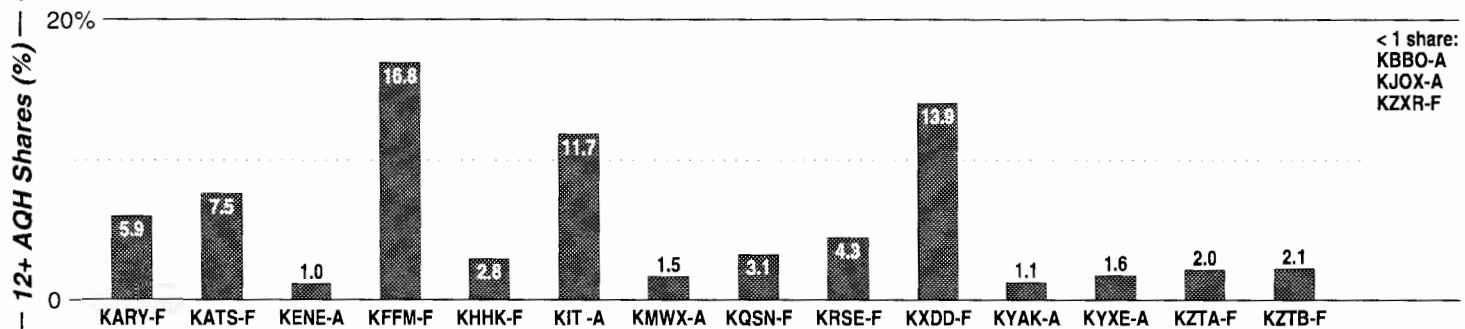

Yakima, WA (Cont.)

Metro Rank: **194** Pop: **215,220** Retail: **$1.885B** Gross Rev: **$8.8M** HH Inc: **$40,695** ↓