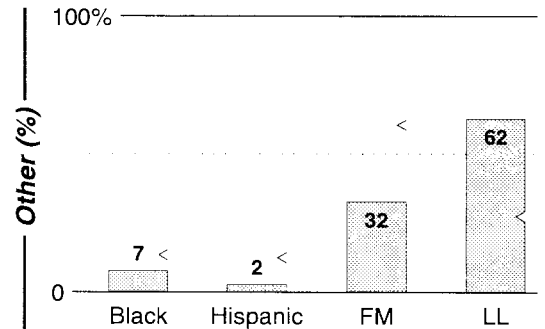

Frederick, MD

Metro Rank: **200** Pop: **191,250** Retail: **$2.004B** Gross Rev: **$6.7M** HH Inc: **$50,880** ↑

Calls	FMT	City of License	Freq	PWR	HAAT	Combo	LMA	Rep	St	Owner	Acq	Price
WAFY	AC	Middletown	103.1	1.0	571				90	Frederick Bcstg LLC		
WARX	OLD	Hagerstown	106.9	15.5 #	853				57	Manning Bcstg Inc	8210	730
WFRE	CTRY	Frederick	99.9	7.9	1166	a			61	AMFM Inc	9910 p	g
WWVZ	CHR	Braddock Hghts	103.9	0.4	912	b		Sntry	72	Bonneville Intl	9607	g1
WWZZ	CHR	Waldorf	104.1	20.0	801	b		Sntry	65	Bonneville Intl	9607	c1

Calls	FMT	City of License	Freq	Day	Night	Combo	LMA	Rep	St	Owner	Acq	Price
WFMD	NEWS	Frederick	930	5.0	2.50	a			36	AMFM Inc	9910 p	g
WTHU	NOST	Thurmont	1450	0.5	0.40				67	Walmer, Charles	9204	125
WTRI	SPAN	Brunswick	1520	9.3 #	0.00				66	JMK Communications	9912 p	900
WWTL	ETHN	Walkersville	700	5.0	0.00				95	Birach Bcstg Corp	9401	135 st
WXTR	CTRY	Frederick	820	4.3	0.43	b		Sntry	60	Bonneville Intl	9607	g1

Calls	General Manager	Address, City, State ZIP	Phone	Fax	Owner Phone
WAFY-FM	Barbara Marmet	5742 Industry Ln, Frederick, MD 21704	301-620-7700	301-696-0509	301-620-7700
WFMD-AM	Doug Hillard	5966 Grove Hill Rd, Frederick, MD 21703	301-663-4181	301-682-8018	214-922-8700
WFRE-FM	Doug Hillard	5966 Grove Hill Rd, Frederick, MD 21703	301-663-4181	301-682-8018	214-922-8700
WTHU-AM	Charles Walmer	10 Radio Ln, Thurmont, MD 21788	301-271-2188		301-271-2188
WTRI-AM	Rosita Hammond	214 13th Ave, Brunswick, MD 21716	301-834-4500	301-834-9881	323-692-2005
WWTL-AM	Jerry Davis	10 E 4th St, Frederick, MD 21701	301-620-9985	301-694-7640	248-557-3500
WWVZ-FM	Tom Glade	6633 Mount Phillip Rd, Frederick, MD 21703	301-663-5400	301-663-0636	801-575-7572
WXTR-AM	Tom Glade	6633 Mount Phillip Rd, Frederick, MD 21703	301-663-5400	301-663-0636	801-575-7572