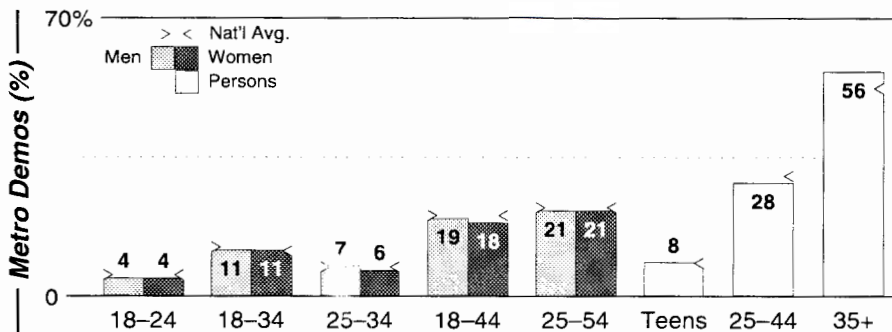

Salisbury-Ocean City, MD (Cont.)

Metro Rank: **150** Pop: **291,102** Retail: **$4.239B** Gross Rev: **$14.1M** HH Inc: **$37,220** ↓

Calls	General Manager	Address, City, State ZIP	Phone	Fax	Owner Phone
WAFL-FM	Melody Booker	PO Box 808, Milford, DE 19963	302-422-7575	302-422-3069	302-478-2700
WBEE-FM	Michael Powell	1637 Donn Swamp Rd., Pocomoke, MD 21851	410-968-9696	410-968-9698	410-968-9696
WDMV-AM	Michael Powell	1637 Donn Swamp Rd., Pocomoke, MD 21851	410-968-9696	410-968-9698	248-557-3500
WETT-AM	Byron Ellison	PO Box 2579, Ocean City, MD 21843	410-723-0900	410-723-1100	410-723-0900
WGBG-FM	Cathy Deighan	701 N Dupont Hwy, Georgetown, DE 19947	302-856-2567	302-856-6839	610-326-4000
WGMD-FM	Marie Moulinier	PO Box 530, Rehoboth Beach, DE 19971	302-945-2050	302-945-3781	302-945-2050
WICO-AMFM	Mike Reath	PO Box 909, Salisbury, MD 21803	410-742-3212	410-548-1543	302-478-2700
WJDY-AM	Jim Principi	31455 Winterplace Pkwy, Salisbury, MD 21804	410-742-1923	410-742-2329	312-867-0091
WJNE-FM	Cathy Deighan	701 N Dupont Hwy, Georgetown, DE 19947	302-856-2567	302-856-6839	610-326-4000
WJWK-AM	Cathy Deighan	701 N Dupont Hwy, Georgetown, DE 19947	302-856-2567	302-856-6839	610-326-4000
WJWL-AM	Cathy Deighan	701 N Dupont Hwy, Georgetown, DE 19947	302-856-2567	302-856-6839	610-326-4000
WJYN-FM	Cathy Deighan	701 N Dupont Hwy, Georgetown, DE 19947	302-856-2567	302-856-6839	610-326-4000
WKHW-FM	Patrick Bailey	1508 Market St, Pocomoke City, MD 21851	410-957-4300	410-957-4930	610-326-4000
WLBW-FM	Jim Principi	31455 Winterplace Pkwy, Salisbury, MD 21804	410-742-1923	410-742-2329	312-867-0091
WLVW-FM	Jim Principi	31455 Winterplace Pkwy, Salisbury, MD 21804	410-742-1923	410-742-2329	312-867-0091
WOCQ-FM	Cathy Deighan	11210 Bell Rd, Whaleyville, MD 21872	410-641-0001	410-641-1572	610-326-4000
WOLC-FM	Jim East	PO Box 130, Princess Anne, MD 21853	410-543-9652	410-651-9652	410-543-9652
WOSC-FM	Jim Principi	2326 Goddard Pkwy, Salisbury, MD 21801	410-860-2200	410-860-0599	312-867-0091
WQHQ-FM	Jim Principi	31455 Winterplace Pkwy, Salisbury, MD 21804	410-742-1923	410-742-2329	312-867-0091
WQJZ-FM	Mike Reath	PO Box 909, Salisbury, MD 21803	410-219-3500	410-548-1543	302-478-2700
WRBG-FM	Cathy Deighan	701 N Dupont Hwy, Georgetown, DE 19947	302-856-2567	302-856-6839	610-326-4000
WRXS-FM	Ronald Gillenardo	PO Box 23, Berlin, MD 21811	410-641-4663	410-641-4489	410-641-4663
WSBL-FM	Walt Barcus	PO Box 379, Selbyville, DE 19975	302-436-9725	302-436-9726	302-436-9725
WSBY-FM	Jim Principi	2326 Goddard Pkwy, Salisbury, MD 21801	410-742-5191	302-629-5172	312-867-0091
WTDK-FM	Troy Hill	PO Box 1495, Cambridge, MD 21613	410-376-3032	410-228-0130	410-228-4800
WTGM-AM	Jim Principi	31455 Winterplace Pkwy, Salisbury, MD 21804	410-742-1923	410-742-2329	312-867-0091
WWFG-FM	Jim Principi	2326 Goddard Pkwy, Salisbury, MD 21801	410-860-2200	410-860-0599	312-867-0091
WXJN-FM	Mike Reath	PO Box 909, Salisbury, MD 21803	410-742-3212	410-548-1543	302-478-2700
WXPZ-FM	Denise Harper	PO Box K, Milford, DE 19963	302-424-1013	302-424-2358	302-424-1013
WYUS-AM	Melody Booker	PO Box 808, Milford, DE 19963	302-422-7575	302-422-3069	302-478-2700
WZBH-FM	Cathy Deighan	701 N Dupont Hwy, Georgetown, DE 19947	302-856-2567	302-856-6839	610-326-4000