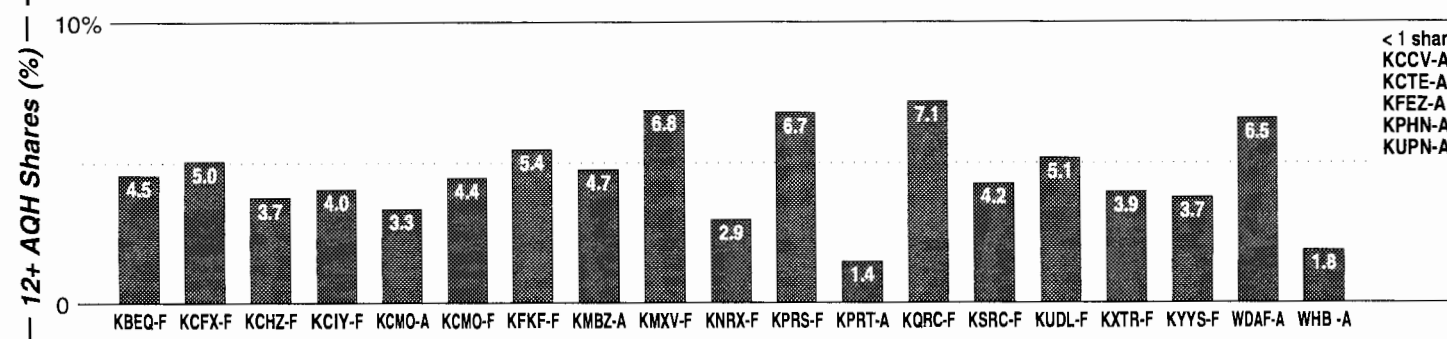

Calls	General Manager	Address, City, State ZIP	Phone	Fax	Owner Phone
KAYX-FM	Richard Bott II	111 W Main St, Richmond, MO 64085	816-470-9925	816-470-8925	913-642-7770
KBEQ-FM	Dan Wastler	4717 Grand Ave Ste 600, Kansas City, MO 64112	816-753-4000	816-753-4046	212-975-6500
KCCV-AMFM	Richard Bott II	10550 Barkley St Ste 112, Overland Park, KS 66212	913-642-7600	913-642-2424	913-642-7770
KCFX-FM	Pam Malcy	5800 Foxridge Dr Ste 600, Mission, KS 66202	913-514-3000	913-514-3002	610-660-5610
KCHZ-FM	Penny Bellofatto	4240 Blue Ridge Blvd # 820, Kansas City, MO 64133	816-356-2400	816-356-2479	301-608-3203
KCIY-FM	Pat Rosiello	5800 Foxridge Dr Ste 600, Mission, KS 66202	913-514-3000	913-514-3002	610-660-5610
KCMO-FM	Michael Payne	4935 Belinder Rd, Westwood, KS 66205	913-677-8998	913-677-8095	610-660-5610
KCMO-AM	Bob Zuroweste	4935 Belinder Rd, Westwood, KS 66205	913-677-8998	913-677-8935	610-660-5610
KCNW-AM	Jeff Bowles	4535 Metropolitan Ave, Kansas City, KS 66106	913-236-5269	913-236-9583	619-784-6900
KCTE-AM	Chad Boeger	10841 E 28th St, Independence, MO 64052	816-836-8326	816-836-2111	816-648-0208
KCWJ-AM	Nick Marchi	544 E 99th St, Kansas City, MO 64131	816-942-7772	816-924-7774	816-942-7772
KCXL-AM	Pete Schartel	PO Box 620, Liberty, MO 64069	816-792-1140	816-792-8258	816-792-1140
KEXS-AM	Brad Campbell	201 Industrial Park Rd, Excelsior Springs, MO 64024	816-630-1090	816-630-6063	913-851-2244
KFEZ-AM	William Johnson	1212 Baltimore Ave, Kansas City, MO 64105	816-421-1900	816-471-1320	316-232-5993
KFKF-FM	Dan Wastler	4717 Grand Ave Ste 600, Kansas City, MO 64112	816-753-4000	816-753-4046	212-975-6500
KGGN-AM	Doris Newman	1734 E. 2nd Street #600, Kansas City, MO 64110	816-333-0092	816-363-8120	606-245-1000
KKGM-AM	Bob Zuroweste	4935 Belinder Rd, Westwood, KS 66205	913-677-8998	913-677-8935	610-660-5610
KKLO-AM	William A. Neeck	6333 Long, Shawnee, KS 66216			314-421-3020
KLEX-AM	Richard Bott II	111 W Main St, Richmond, MO 64085	816-470-9925	816-470-8925	913-642-7770
KLWN-AM	Hank Booth	3125 W 6th St, Lawrence, KS 66049	785-843-1320	785-841-5924	573-335-4856
KLZR-FM	Hank Booth	3125 W 6th St, Lawrence, KS 66049	785-843-1320	785-841-5924	573-335-4856
KMBZ-AM	Bob Zuroweste	4935 Belinder Rd, Westwood, KS 66205	913-677-8998	913-677-8935	610-660-5610
KMXV-FM	Herndon Hasty	508 Westport Rd Ste 202, Kansas City, MO 64111	816-756-5698	816-531-2550	212-975-6500
KMZU-FM	Lyn Hammond	102 N Mason St, Carrollton, MO 64633	660-542-0404	660-542-0420	660-542-0404
KNRX-FM	Penny Bellofatto	4240 Blue Ridge Blvd Suite 820, Kansas City, MO 64133	816-353-7600	816-353-2300	301-608-3203
KPHN-AM	William Johnson	1212 Baltimore Ave, Kansas City, MO 64105	816-421-1900	816-471-1320	913-342-1600
KPRS-FM	Michael Carter	11131 Colorado Ave, Kansas City, MO 64137	816-763-2040	816-966-1055	816-763-2040
KPRT-AM	Michael Carter	11131 Colorado Ave, Kansas City, MO 64137	816-763-2040	816-966-1055	816-763-2040
KQRC-FM	Pam Malcy	5800 Foxridge Dr Ste 600, Mission, KS 66202	913-514-3000	913-514-3002	610-660-5610
KSRC-FM	Herndon Hasty	508 Westport Rd Ste 202, Kansas City, MO 64111	816-561-9102	816-531-2550	212-975-6500
KUDL-FM	Michael Payne	4935 Belinder Rd, Westwood, KS 66205	913-677-8998	913-677-8981	610-660-5610
KUPN-AM	Andy Rodriguez	1701 South 55th Street, Kansas City, KS 66106	913-287-1480	913-287-5881	501-521-5128
KXTR-FM	Pat Rosiello	5800 Foxridge Dr Ste 600, Mission, KS 66202	913-514-3000	913-514-3002	610-660-5610
KYYS-FM	Bob Zuroweste	4935 Belinder Rd, Westwood, KS 66205	913-677-8998	913-677-8935	610-660-5610
WDAF-AM	Bob Zuroweste	4935 Belinder Rd, Westwood, KS 66205	913-677-8998	913-677-8935	610-660-5610
WHB-AM	Chad Boeger	10841 E 28th St, Independence, MO 64052	816-836-8326	816-836-2111	816-648-0208