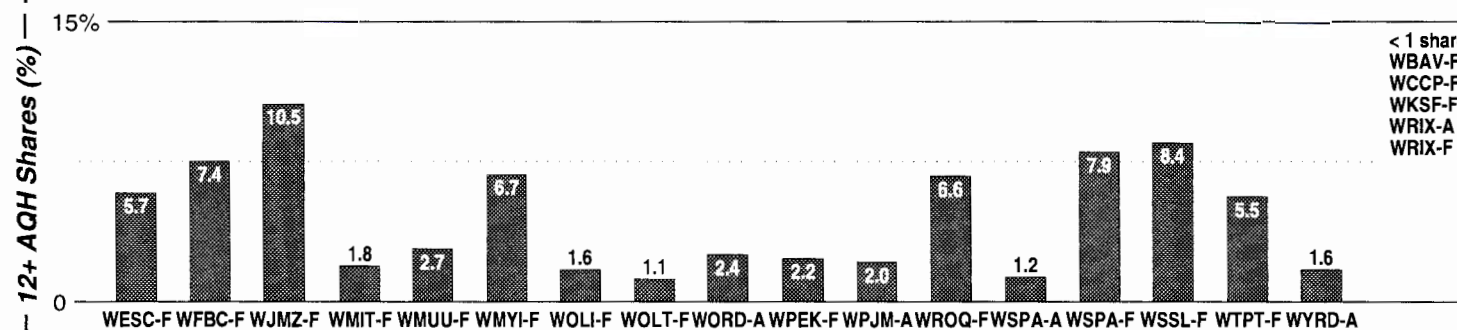

Calls	General Manager	Address, City, State ZIP	Phone	Fax	Owner Phone
WAGI-FM	Ron Owenby	PO Box 1210, Gaffney, SC 29342	864-489-9066	864-489-9069	864-489-9066
WAHT-AM	Ken Weaver	PO Box 1560, Clemson, SC 29633	864-654-4004	864-654-3300	803-654-4004
WAIM-AM	Rick Driver	2203 Old Williamston Rd, Anderson, SC 29621	864-226-1511	864-226-1513	864-226-1511
WANS-AM	John Woodson	102 E Shockley Ferry Rd, Anderson, SC 29624	864-224-9749	864-224-6733	843-224-6733
WASC-AM	Joe Sessoms	PO Box 5686, Spartanburg, SC 29304	864-585-1530	864-573-7790	864-585-1530
WCCP-FM	George Clemment	PO Box 1560, Clemson, SC 29633	864-654-4004	864-654-3300	803-654-4004
WCKI-AM	Arlene Pack	PO Box 709, Greer, SC 29652	864-877-8458	864-877-0500	803-877-8458
WDAB-AM	Andres Mora	830 Old Buncombe Rd, Travelers Rest, SC 29690	864-834-2898	864-834-2997	
WEAC-AM	Ron Owenby	PO Box 1210, Gaffney, SC 29342	864-489-9066	864-489-9069	864-489-9066
WELP-AM	Greg Garrett	100 Cross Hill Rd, Easley, SC 29640	864-855-9300	864-855-8444	864-585-1885
WESC-FM	Sam Church	223 W Stone Ave, Greenville, SC 29609	864-242-4660	864-271-5029	606-655-2267
WFBC-FM	Jimmy Vineyard	501 Rutherford St, Greenville, SC 29609	864-271-9200	864-241-4387	610-660-5610
WFIS-AM	Joe La Stringer	PO Box 156, Fountain Inn, SC 29644	864-963-5991	864-963-5992	
WGVU-AM	Bill McMartin	PO Box 100, Greenville, SC 29602	864-242-1005	864-271-9775	214-922-8700
WHPB-AM	Robert Bryson	PO Box 646, Belton, SC 29627	864-338-7742	864-338-7743	864-338-7742
WHYZ-AM	Charles Cherry II	PO Box 14144, Greenville, SC 29610	864-294-1071	864-246-8695	610-660-5610
WJMZ-FM	Sam Church	PO Box 19107, Greenville, SC 29602	864-235-1073	864-370-3403	301-306-1111
WKDY-AM	T.C. Lewis	PO Box 5416, Spartanburg, SC 29304	864-573-1400	864-573-8699	864-573-1400
WLFJ-AM	Alien Henderson	2420 Wade Hampton Blvd, Greenville, SC 29615	864-292-6040	864-292-8428	606-655-2267
WMUU-AMFM	Paul Wright	920 Wade Hampton Blvd, Greenville, SC 29609	864-242-6240	864-370-3829	864-242-6240
WMYI-FM	Bill McMartin	PO Box 100, Greenville, SC 29602	864-242-1005	864-242-1025	214-922-8700
WOLI-FM	Jimmy Vineyard	501 Rutherford St, Greenville, SC 29609	864-271-9200	864-242-1567	864-271-9200
WVLT-FM	Jimmy Vineyard	501 Rutherford St, Greenville, SC 29609	864-271-4368	864-242-1567	864-271-9200
WVMI-AM	Jimmy Vineyard	501 Rutherford St, Greenville, SC 29609	864-271-9200	864-242-1567	610-660-5610
WVMI-FM	Randy Mathena	840 N Hwy 25 Bypass, Greenville, SC 29617	864-370-1490	864-370-1490	864-834-3193
WVPR-FM	David Alpert	75 Beattie Pl Fl 9, Greenville, SC 29601	864-232-9810	864-467-0770	864-232-9810
WVPM-AM	Bobby Cohen	305 Tryon St, Greer, SC 29651	864-877-1112	864-877-0342	
WRIX-AMFM	John Woodson	102 E Shockley Ferry Rd, Anderson, SC 29624	864-224-9749	864-224-6733	843-224-6733
WROQ-FM	Bill McMartin	PO Box 100, Greenville, SC 29602	864-242-0101	864-298-0067	617-527-0062
WSPA-FM	Jimmy Vineyard	501 Rutherford St, Greenville, SC 29609	864-271-9200	864-242-1567	610-660-5610
WSPA-AM	Jimmy Vineyard	6665 Pottery Rd, Spartanburg, SC 29301	864-595-9500	864-574-2930	610-660-5610
WSSL-FM	Bill McMartin	PO Box 100, Greenville, SC 29602	864-242-1005	864-271-9775	214-922-8700
WTBI-AM	Charles Garrett	3931 Whitehorse Road, Greenville, SC 29611	864-878-0348	864-878-0303	864-878-0348
WTPT-FM	Sam Church	223 W Stone Ave, Greenville, SC 29609	864-242-4660	864-271-5029	617-527-0062
WYRD-AM	Jimmy Vineyard	501 Rutherford St, Greenville, SC 29609	864-271-9200	864-242-1567	610-660-5610