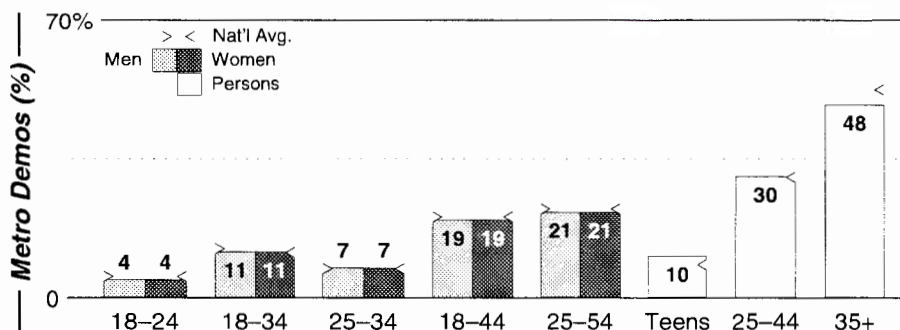

Corpus Christi, TX (Cont.)

Metro Rank: **129** Pop: **387,516** Retail: **$3.484B** Gross Rev: **$12.2M** HH Inc: **$41,531** ↓

Calls	General Manager	Address, City, State ZIP	Phone	Fax	Owner Phone
KBSO-FM	Mark Schwabe	PO Box 5278, Corpus Christi, TX 78465	361-289-0999	361-289-6215	512-289-0999
KBTE-FM	Rick Dames	826 S Padre Island Dr, Corpus Christi, TX 78416	361-814-3800	361-855-3770	314-727-8900
KCCG-FM	Rick Dames	826 S Padre Island Dr, Corpus Christi, TX 78416	361-814-3800	361-855-3770	314-727-8900
KCCT-AM	Ben Benavides	PO Box 5278, Corpus Christi, TX 78465	361-289-0999	361-289-6215	512-289-0999
KCTA-AM	Bill York	1602 S Brownlee Blvd, Corpus Christi, TX 78404	361-882-7711	361-882-3038	361-882-7711
KDAE-AM	Rufino Sendejo	PO Box 260715, Corpus Christi, TX 78426	361387-1510	361-387-4704	512-387-1510
KEYS-AM	Audrey Malkan	2117 Leopard St, Corpus Christi, TX 78408	361-882-7411	361-882-9767	512-883-3516
KFLZ-FM	Manuel Davila Jr	PO Box 5278, Corpus Christi, TX 78465	512-289-0999	512-289-6215	
KFTX-FM	B. Nelson-Stratton	1520 S Port Ave, Corpus Christi, TX 78405	361-883-5987	361-883-3648	512-883-5987
KGLF-AM	Rufino Sendejo	PO Box 260715, Corpus Christi, TX 78426	512-387-1510	512-387-4704	512-387-1510
KINE-AM	Carlos Lopez	PO Box 5445, Corpus Christi, TX 78465	361-855-1330	361-387-5396	361-855-1330
KKBA-FM	Audrey Malkan	2117 Leopard St, Corpus Christi, TX 78408	512-883-3516	512-882-9767	512-883-3516
KKPN-FM	Rick Dames	826 S Padre Island Dr, Corpus Christi, TX 78416	361-814-3800	361-855-3770	512-444-9268
KLHB-FM	Nel-M. Benavides	PO Box 7991, Corpus Christi, TX 78467	361-814-9830	361-855-2718	214-630-9400
KLTG-FM	Bob Kitzmiller	PO Box 898, Corpus Christi, TX 78403	361-883-1600	361-888-5685	
KMXX-FM	Kent Cooper	501 Tupper Ln, Corpus Christi, TX 78417	361-289-0111	361-289-5035	214-922-8700
KNCN-FM	Kent Cooper	501 Tupper Ln, Corpus Christi, TX 78417	361-289-0111	361-289-5035	214-922-8700
KNDA-FM	Jesse Rodriguez	2001 Saratoka Blvd, Corpus Christi, TX 78417	361-814-1030	361-814-1036	956-724-9800
KOUL-FM	Bob Kitzmiller	PO Box 898, Corpus Christi, TX 78403	361-883-1600	361-888-5685	
KRAD-FM	Bob Kitzmiller	PO Box 898, Corpus Christi, TX 78403	361-883-1600	361-888-5685	
KRYS-AMFM	Kent Cooper	501 Tupper Ln, Corpus Christi, TX 78417	361-289-0111	361-289-5024	214-922-8700
KSAB-FM	Kent Cooper	501 Tupper Ln, Corpus Christi, TX 78417	361-851-1455	361-851-8409	214-922-8700
KSIX-AM	Vann M. Kennedy	PO Box TV10, Corpus Christi, TX 78403	361-883-7070	361-882-8553	361-883-7070
KTKY-FM	Rick Dames	826 S Padre Island Dr, Corpus Christi, TX 78416	361-814-3800	361-855-3770	314-727-8900
KUNO-AM	Kent Cooper	501 Tupper Ln, Corpus Christi, TX 78417	361-851-1455	361-851-8409	214-922-8700
KZFM-FM	Audrey Malkan	2117 Leopard St, Corpus Christi, TX 78408	512-883-3516	512-882-9767	512-883-3516