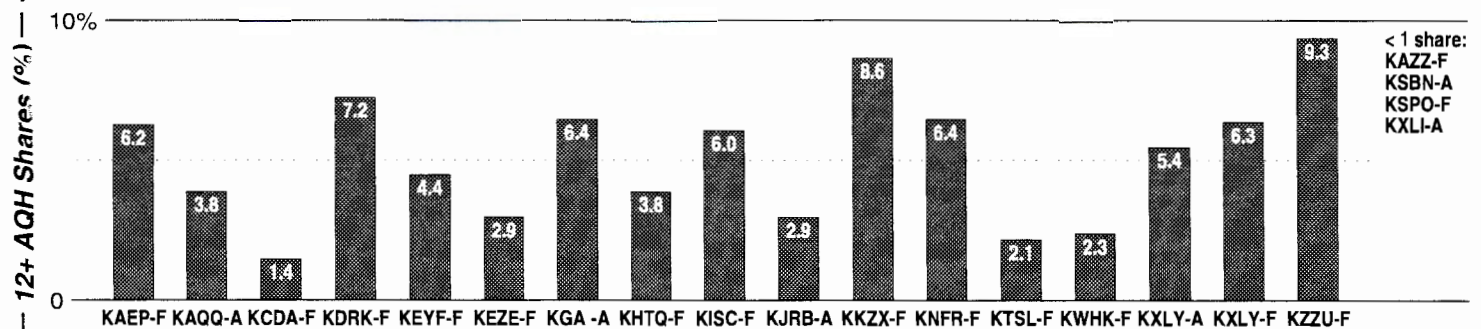

Spokane, WA (Cont.)

Metro Rank: **91** Pop: **523,640** Retail: **$6.136B** Gross Rev: **$19.9M** HH Inc: **$41,693** ↓