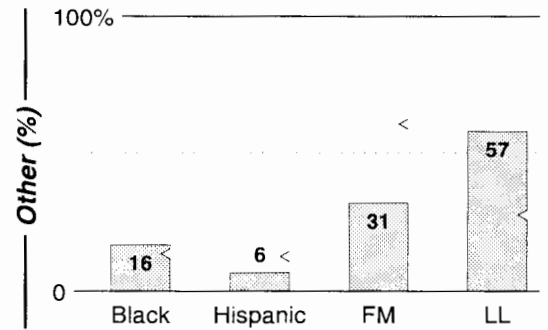

Lakeland-Winter Haven, FL

Metro Rank: **98** Pop: **477,123** Retail: **$4.775B** Gross Rev: **$5.6M** HH Inc: **$36,203** ↓