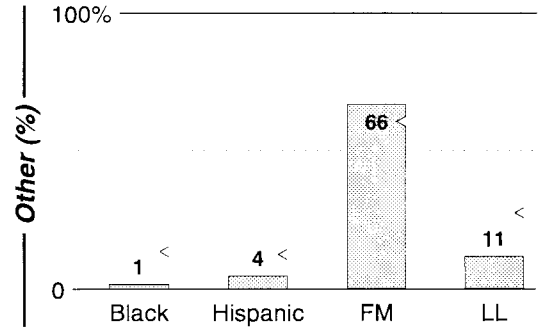

Casper, WY

Metro Rank: **276** Pop: **63,074** Retail: **$0.673B** Gross Rev: **$3.5M** HH Inc: **$46,791** ↑