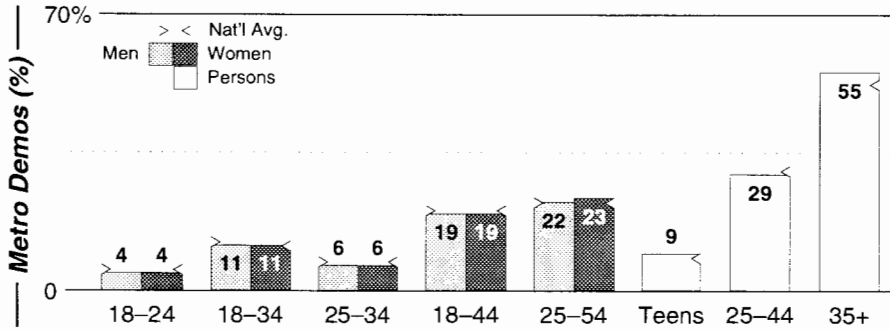

Chattanooga, TN (Cont.)

Metro Rank: **104** Pop: **464,712** Retail: **$5.507B** Gross Rev: **$22.6M** HH Inc: **$40,672** ↓