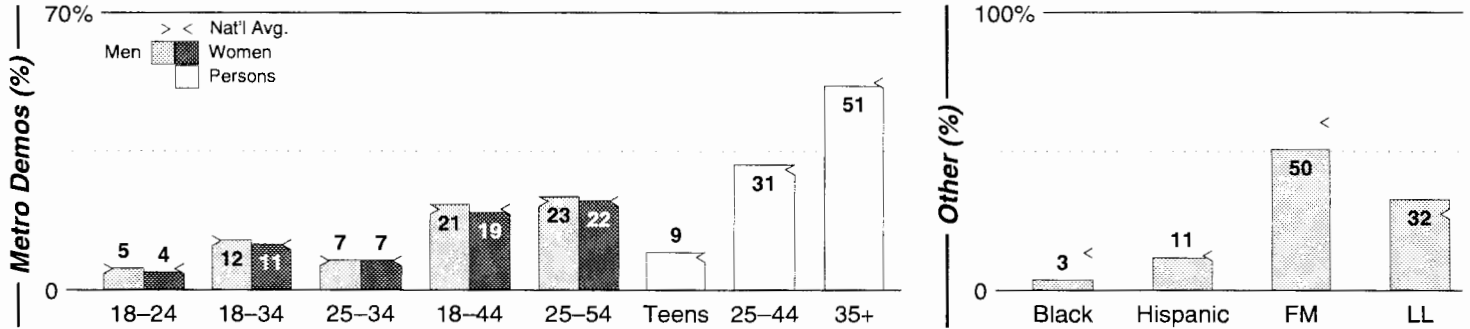

Cheyenne, WY

Metro Rank: **272** Pop: **79,379** Retail: **$1.096B** Gross Rev: **$5.2M** HH Inc: **$43,084** ↓