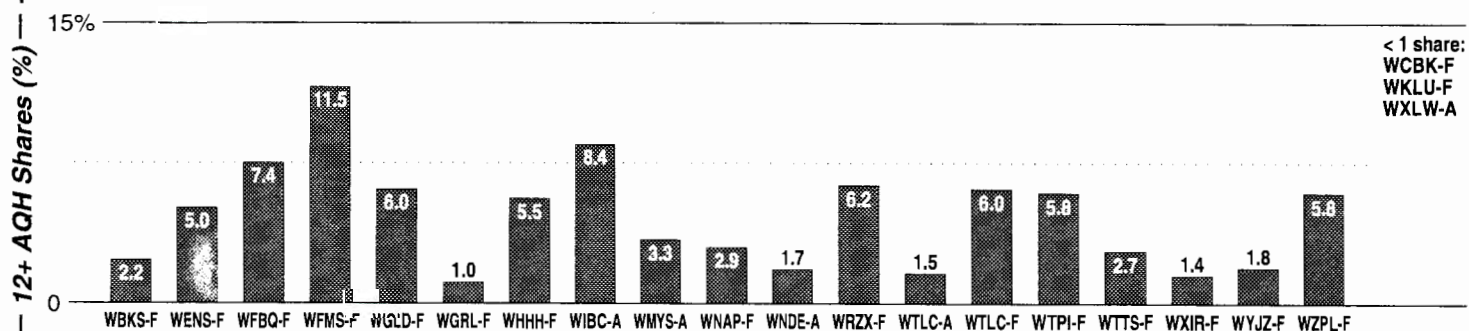

Indianapolis, IN (Cont.)

Metro Rank: **38** Pop: **1,410,683** Retail: **$16.911B** Gross Rev: **$87.4M** HH Inc: **$49,873** ↑