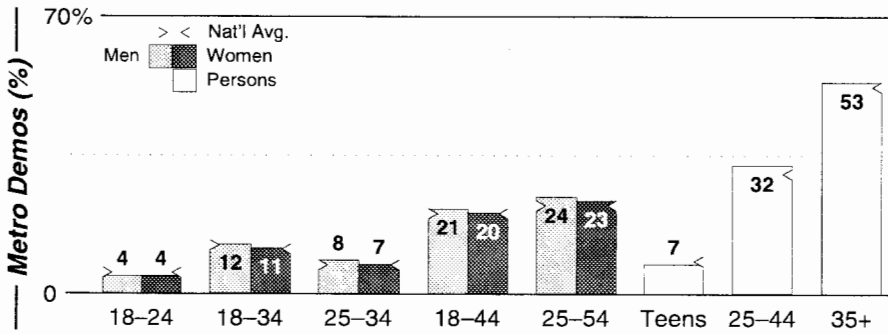

Las Vegas, NV (Cont.)

Metro Rank: **40** Pop: **1,327,874** Retail: **$16.333B** Gross Rev: **$72.6M** HH Inc: **$44,940** ↓

Calls	General Manager	Address, City, State ZIP	Phone	Fax	Owner Phone
KADD-FM	Rick Murphy	2068 McCulloch Blvd N Ste A, Lake Havasu City, AZ 86403	520-855-1051	520-855-7996	520-855-1051
KBAD-AM	Anthony Bonnici	4660 S Decatur Blvd, Las Vegas, NV 89103	702-876-1460	702-876-6685	
KDOX-AM	Scott Gentry	5000 W Oakey B-2, Las Vegas, NV 89146	702-258-0039	702-258-0556	702-732-1664
KDWN-AM	Claire Reis	1 Main St, Las Vegas, NV 89101	702-385-7212	702-385-7990	702-385-7212
KENO-AM	Anthony Bonnici	4660 S Decatur Blvd, Las Vegas, NV 89103	702-876-1460	702-876-6685	
KFMS-FM	Michael Ginsburg	1130 E Desert Inn Rd, Las Vegas, NV 89109	702-732-7753	702-732-4597	606-655-2267
KISF-FM	Dana Demerjian	1455 E Tropicana Ave Ste 720, Las Vegas, NV 89119	702-367-3322	702-798-1738	214-525-7700
KJUL-FM	Harry Williams	1455 E Tropicana Ave Ste 800, Las Vegas, NV 89119	702-739-9600	702-736-8447	336-774-3199
KKLZ-FM	Harry Williams	1455 E Tropicana Ave Ste 800, Las Vegas, NV 89119	702-739-9600	702-736-8447	336-774-3199
KKVV-AM	Bill Ball	3185 S Highland Dr Ste 13, Las Vegas, NV 89109	702-731-5588	702-731-5851	702-731-5588
KLAV-AM	Lisa Lupo	1810 Weldon Pl, Las Vegas, NV 89104	702-796-1230	702-796-7433	312-558-6638
KLSQ-AM	Dana Demerjian	6767 W Tropicana Ave Ste 102, Las Vegas, NV 89103	702-367-3322	702-284-6403	214-525-7700
KLUC-FM	Marty Basch	6655 W Sahara Ave Ste D208, Las Vegas, NV 89146	702-253-9800	702-889-7373	212-975-6500
KLUK-FM	Steve Speck	1531 Jill Way Ste 5, Bullhead City, AZ 86426	520-763-5586	520-763-3775	312-204-9900
KMXB-FM	Tom Humm	6655 W Sahara Ave Ste C216, Las Vegas, NV 89146	702-889-5100	702-257-2936	212-975-6500
KMZQ-FM	Tom Humm	6655 W Sahara Ave Ste C216, Las Vegas, NV 89146	702-889-5100	702-257-2936	212-975-6500
KNUU-AM	Ron Cohen	1455 E Tropicana Ave Ste 550, Las Vegas, NV 89119	702-735-8644	702-734-4755	602-241-1510
KOMP-FM	Anthony Bonnici	4660 S Decatur Blvd, Las Vegas, NV 89103	702-876-1460	702-876-6685	
KQOL-FM	Michael Ginsburg	1130 E Desert Inn Rd, Las Vegas, NV 89109	702-732-7753	702-732-4890	606-655-2267
KRLV-AM	Vince Lupo	1515 E Tropicana Ave Ste 240, Las Vegas, NV 89119	702-795-4700	702-795-4740	702-795-4700
KSFN-AM	Marty Basch	6655 W Sahara Ave Ste D208, Las Vegas, NV 89146	702-253-9800	702-889-7373	212-975-6500
KSHP-AM	Brett Grant	2400 S Jones, Las Vegas, NV 89102	702-221-1200	702-221-2285	
KSNE-FM	Michael Ginsburg	1130 E Desert Inn Rd, Las Vegas, NV 89109	702-732-7753	702-796-6347	606-655-2267
KSTJ-FM	Harry Williams	1455 E Tropicana Ave Ste 800, Las Vegas, NV 89119	702-739-9600	702-736-8447	336-774-3199
KVBC-FM	David Haymore	1500 Foremaster Ln, Las Vegas, NV 89101	702-657-3105	702-657-3442	408-274-1170
KWNR-FM	Michael Ginsburg	1130 E Desert Inn Rd, Las Vegas, NV 89109	702-732-7753	702-733-0433	606-655-2267
KXNT-AM	Jackie Landry	6655 W Sahara Ave Ste D208, Las Vegas, NV 89146	702-253-9800	702-889-7384	212-975-6500
KXPT-FM	Anthony Bonnici	4660 S Decatur Blvd, Las Vegas, NV 89103	702-876-1460	702-876-1886	
KXTE-FM	Marty Basch	6655 W Sahara Ave Ste 202, Las Vegas, NV 89146	702-257-1075	702-889-7575	212-975-6500