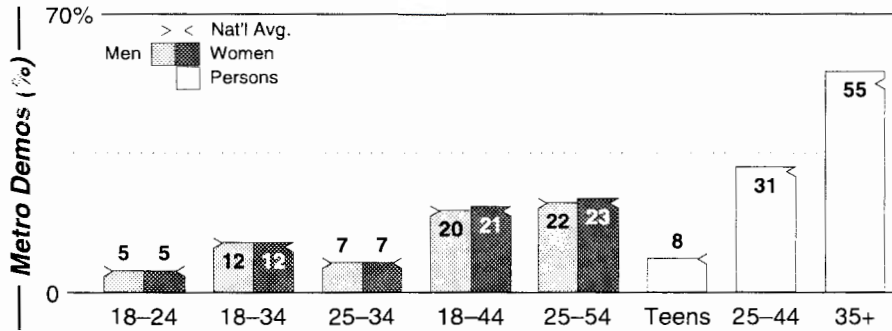

Greensboro-Winston Salem-High Point (Cont.)

Metro Rank: **42** Pop: **1,189,707** Retail: **$13.865B** Gross Rev: **$46.8M** HH Inc: **$41,361** ↓