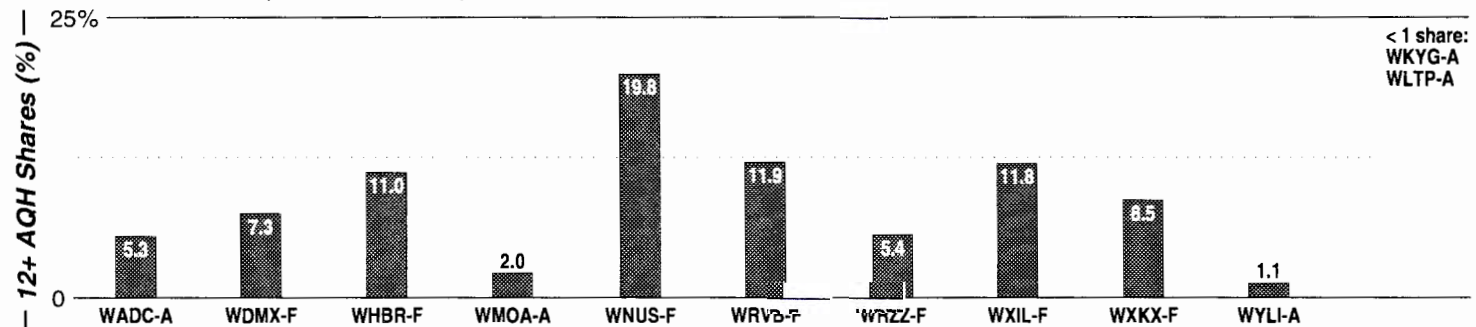

Calls	General Manager	Address, City, State ZIP	Phone	Fax	Owner Phone
WADC-AM	Brian Moore	1715 Saint Marys Ave, Parkersburg, WV 26101	304-485-4565	304-424-6955	412-278-4107
WDMX-FM	Ron Bishop	PO Box 5559, Vienna, WV 26105	304-295-6070	304-295-4389	606-655-2267
WHBR-FM	Brian Moore	1715 Saint Marys Ave, Parkersburg, WV 26101	304-485-4565	304-424-6955	412-278-4107
WJAW-FM	Bob Crock	3733 Monastery Rd, Mc Connelsville, OH 43756	740-962-3322	740-962-6929	740-373-1490
WKYG-AM	Brian Moore	1715 Saint Marys Ave, Parkersburg, WV 26101	304-485-4565	304-424-6955	412-278-4107
WLTP-AM	Ron Bishop	PO Box 5559, Vienna, WV 26105	304-295-6070	304-295-4389	606-655-2267
WMOA-AM	John Wharff	PO Box 708, Marietta, OH 45750	740-373-1490	740-373-1717	740-373-1490
WNUS-FM	Ron Bishop	PO Box 5559, Vienna, WV 26105	304-295-6070	304-295-4389	606-655-2267
WRRR-FM	Robert Eddy	PO Box 374, Saint Marys, WV 26170	304-684-3400	304-684-9241	304-684-3400
WRVB-FM	Ron Bishop	PO Box 5559, Vienna, WV 26105	304-295-6070	304-580-0061	606-655-2267
WRZZ-FM	Ron Bishop	PO Box 5559, Vienna, WV 26105	304-295-6070	304-580-0061	606-655-2267
WVWV-AM	Robert Eddy	PO Box 374, Saint Marys, WV 26170	304-684-3400	304-684-9241	304-684-3400
WXIL-FM	Brian Moore	1715 Saint Marys Ave, Parkersburg, WV 26101	304-485-4565	304-424-6955	412-278-4107
WXKX-FM	Brian Moore	1715 Saint Marys Ave, Parkersburg, WV 26101	304-485-4565	304-424-6955	412-278-4107
WYLI-AM	Todd Bartley	233 Pennsylvania Ave, Marietta, OH 45750	740-373-9109	740-373-9133	740-373-9109