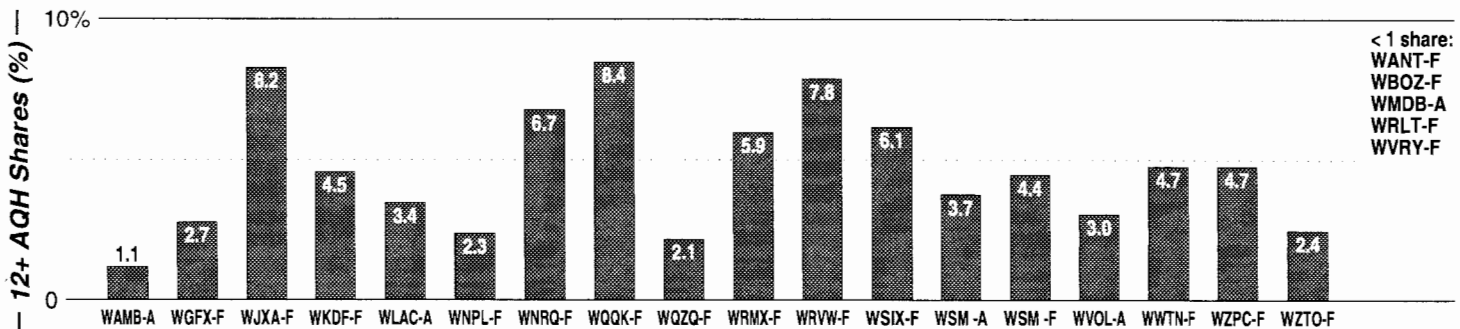

Calls	General Manager	Address, City, State ZIP	Phone	Fax	Owner Phone
WAKM-AM	Tom Lawrence	222 Mallory Station Rd, Franklin, TN 37067	615-794-1594	615-794-1595	615-794-1594
WAMB-AMFM	William Barry	1617 Lebanon Rd, Nashville, TN 37210	615-889-1960	615-902-9108	615-889-1960
WANT-FM	Susan Bay	PO Box 1025, Lebanon, TN 37088	615-444-0900	615-443-4235	615-444-0900
WBOZ-FM	J. Michael Higgins	220 Great Circle Rd Ste 132, Nashville, TN 37228	615-742-3969	615-251-4094	805-987-0400
WCOB-AM	Susan Bay	PO Box 1025, Lebanon, TN 37088	615-444-0900	615-443-4235	615-444-0900
WDBL-AMFM	Fred Buc	PO Box 606, Springfield, TN 37172	615-384-5541	615-384-9325	615-242-5600
WDKN-AM	Leroy Kennell	PO Box 607, Dickson, TN 37056	615-446-4000	615-446-9681	615-446-0752
WENO-AM	David Deese	333 Murfreesboro Rd, Nashville, TN 37210	615-248-1689	615-248-7786	615-248-1689
WFCM-AM	Scott Keegan	PO Box 110500, Nashville, TN 37222	615-223-9326	615-223-9291	312-329-4438
WGFX-FM	Steve Dickert	PO Box 101604, Nashville, TN 37224	615-244-9533	615-244-5163	423-588-6511
WGNS-AM	Bart Walker	306 S Church St, Murfreesboro, TN 37130	615-893-5373		615-893-5373
WHEW-AM	Salvador Guzman	1811 Carters Creek Pike, Franklin, TN 37064	615-599-0600	615-599-0126	615-791-5975
WHIN-AM	Jack Williams	PO Box 1685, Gallatin, TN 37066	615-451-0450	615-452-9446	615-451-0450
WJXA-FM	Steve Edwards	PO Box 40506, Nashville, TN 37204	615-259-4567	615-259-4594	812-424-8284
WKDF-FM	Steve Dickert	PO Box 101604, Nashville, TN 37224	615-244-9533	615-244-5163	423-588-6511
WLAC-AM	Dick Williams	10 Music Circle East, Nashville, TN 37203	615-256-0555	615-242-4826	214-922-8700
WMAK-AM	William Barry	1617 Lebanon Rd, Nashville, TN 37210	615-889-1960	615-902-9108	615-889-1960
WMDB-AM	Morgan Babb	3051 Stokers Ln, Nashville, TN 37218	615-255-2876		615-255-2876
WMGC-AM	Ted Johnson	PO Box 90972, Nashville, TN 37209	615-844-1039	615-777-2284	615-844-1039
WMRO-AM	Scott Bailey	701 N Blythe Ave, Gallatin, TN 37066	615-451-2131	615-451-1878	615-451-2131
WNAH-AM	Van Irwin	44 Music Sq E, Nashville, TN 37203	615-254-7611	615-255-9624	615-254-7611
WNPL-FM	Michael Dickey	50 Music Sq W Ste 901, Nashville, TN 37203	615-321-1067	615-321-5771	615-321-1067
WNQM-AM	George McClintock	1300 WWCR Ave, Nashville, TN 37218	615-255-1300	615-255-1311	504-831-6941
WNRQ-FM	Dick Williams	10 Music Circle East, Nashville, TN 37203	615-256-0555	615-242-4826	214-922-8700
WNSG-AM	Archie Dale	209 10th Ave S Ste 342, Nashville, TN 37203	615-242-1411	615-242-3823	606-245-1000
WNSR-AM	Ted Johnson	PO Box 90972, Nashville, TN 37209	615-844-1039	615-777-2284	615-844-1039
WQKQ-FM	Michael Dickey	50 Music Sq W Ste 901, Nashville, TN 37203	615-321-1067	615-321-5771	615-321-1067
WQSE-AM	Duane Jeffrey	201 Hall Ln, White Bluff, TN 37187	615-797-9785	615-797-9788	615-797-9785
WQSV-AM	Corky Albright	PO Box 619, Ashland City, TN 37015	615-792-6789	615-792-7795	615-792-6789
WQZQ-FM	Bob Reich	PO Box 171097, Nashville, TN 37217	615-399-1029	615-399-1023	615-361-7560
WRLG-FM	Fred Buc	401 Church St Fl 30, Nashville, TN 37219	615-242-5600	615-242-9877	615-242-5600
WRLT-FM	Fred Buc	401 Church St Fl 30, Nashville, TN 37219	615-242-5600	615-242-9877	615-242-5600
WRMX-FM	Steve Edwards	PO Box 40506, Nashville, TN 37204	615-259-9696	615-259-4594	812-424-8284
WRQK-FM	Michael Dickey	50 Music Sq W Ste 901, Nashville, TN 37203	615-321-1067	615-321-5771	615-321-1067
WRVW-FM	Dick Williams	55 Music Sq W, Nashville, TN 37203	615-664-2400	615-664-2457	214-922-8700
WSGI-AM	Bill Gray	PO Box 909, Springfield, TN 37172	615-384-9744	615-384-9746	615-373-2059
WSIX-FM	Dick Williams	55 Music Sq W, Nashville, TN 37203	615-664-2400	615-664-2457	214-922-8700
WSM-AMFM	Bob Meyer	2644 McGavock Pike, Nashville, TN 37214	615-889-6595	615-871-6433	615-871-6776
WVOL-AM	Michael Dickey	50 Music Sq W Ste 901, Nashville, TN 37203	615-321-1067	615-321-5771	931-388-3636
WVRY-FM	J. Michael Higgins	220 Great Circle Rd Ste 132, Nashville, TN 37228	615-742-3969	615-251-4094	805-987-0400
WWTN-FM	Bob Meyer	107 Music City Cir Ste 203, Nashville, TN 37214	615-885-9986	615-885-9900	615-871-6776
WYFN-AM	David Mills	PO Box 747, Madison, TN 37116	615-868-4458	615-868-4458	704-523-5555
WYXE-AM	Dick Deck	PO Box 864, Gallatin, TN 37066	615-230-7262	615-451-1703	615-230-7262
WYYB-FM	Fred Buc	401 Church St Fl 30, Nashville, TN 37219	615-242-5600	615-242-9877	615-242-5600
WZNG-AM	Nadine Hopkins	PO Box 7, Shelbyville, TN 37162	931-680-1214	931-684-3956	931-684-1514
WZPC-FM	Bob Reich	PO Box 171097, Nashville, TN 37217	615-399-1029	615-399-1023	615-361-7560
WZTO-FM	Dick Williams	10 Music Circle East, Nashville, TN 37203	615-256-0555	615-242-4826	214-922-8700