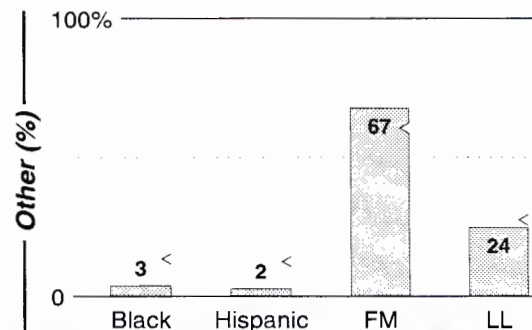

State College, PA

Metro Rank: **237** Pop: **136,114** Retail: **\$1.174B** Gross Rev: **\$5.8M** HH Inc: **\$42,881** ↓

Calls	FMT	City of License	Freq	PWR	HAAT	Combo	LMA	Rep	St	Owner	Acq	Price
WBHV	CHR	State College	103.1	0.4	1306	d		Katz	65	Forever/Keymarket	9805	2,900 c1
WBUS	HITS	Boalsburg	93.7	0.3	1362				98	Boalsburg Bcstg Co		
WFGI	CTRY	State College	94.5	0.9	581			Crstl	91	Forever/Keymarket	9312	na
WFGY	CTRY	Altoona	98.1	30.0	942	a		Crstl	60	Forever/Keymarket	9012	2,100 ac
WGMR	ROCK	Tyrone	101.1	8.5	1171			Dome	61	Allegheny Mtn Ntwk		
WNCL	AC	Port Matilda	107.9	0.5	1175	b		McGvn	94	Dame Broadcasting	0001 p	g1
WQWK	ROCK	University Park	97.1	2.0	404	b		McGvn	65	Dame Broadcasting	0001 p	g1
WUBZ	ROCK	Phillipsburg	105.9	0.7	951	c			96	Moshannon Valley Net	9610	350 c2
WZWW	AC	Bellefonte	95.3	0.8	637	b		Alied	86	Talleyrand Bcstg		