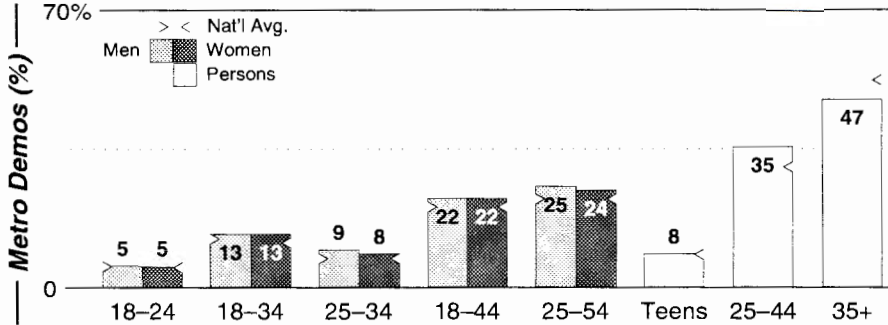

Dallas - Ft. Worth (Cont.)

Metro Rank: **6** Pop: **4,857,975** Retail: **$54.126B** Gross Rev: **$332.0M** HH Inc: **$53,898** ↑