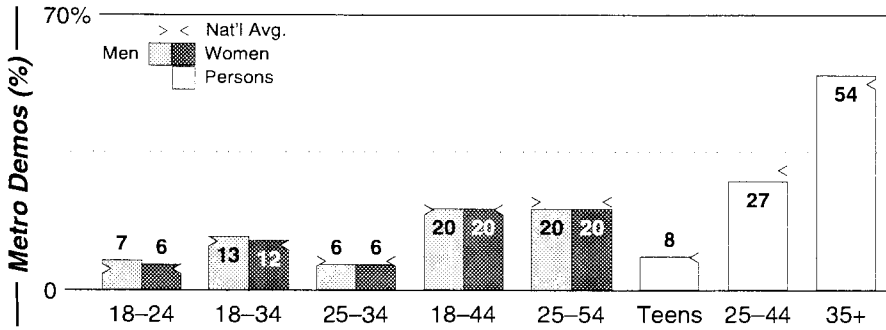

Morgantown-Clarksburg-Fairmont (Cont.)

Metro Rank: **187** Pop: **204,877** Retail: **$2.023B** Gross Rev: **$10.4M** HH Inc: **$35,263** ↓

Calls	General Manager	Address, City, State ZIP	Phone	Fax	Owner Phone
WAJR-AMFM	Dale Miller	1251 Earl L Core Rd, Morgantown, WV 26505	304-296-0029	304-296-3876	304-296-0029
WBRB-FM	Brian Elliott	PO Box 2377, Buckhannon, WV 26201	304-472-1460	304-472-1528	304-636-8800
WCLG-AMFM	Garry Bowers	343 High St, Morgantown, WV 26505	304-292-2222	304-292-2224	304-292-2222
WDCI-FM	Michelle Elmore	PO Box 360, Bridgeport, WV 26330	304-842-8644	304-842-8653	330-674-1953
WFBY-FM	Dale Miller	1065 Radio Park Dr, Mount Clare, WV 26408	304-623-6546	304-623-6547	304-296-0029
WHAR-AM	Mark Mills	350 W Main St, Clarksburg, WV 26301	304-624-5525	304-624-5526	
WKKW-FM	Dale Miller	1251 Earl L Core Rd, Morgantown, WV 26505	304-296-0029	304-296-3876	304-366-3700
WMMN-AM	Nick Fantasia	450 Leonard Ave, Fairmont, WV 26554	304-366-3700	304-366-3706	304-366-3700
WOBG-AMFM	Steve Peskin	PO Box 2208, Clarksburg, WV 26302	304-624-1400	304-624-1402	412-278-4107
WOTR-FM	James W Allman	PO Box 505, Lost Creek, WV 26385	304-745-4243		304-745-4243
WPDX-FM	Larry Starkey	105 Oak Mound Dr., Clarksburg, WV 26301	304-624-6425	304-622-3560	540-743-3000
WPDX-AM	Sean Arthurs	105 Oakmound Rd, Clarksburg, WV 26301	304-624-6425	304-622-3560	540-743-3000
WRLF-FM	Nick Fantasia	450 Leonard Ave, Fairmont, WV 26554	304-366-3700	304-366-3706	304-366-3700
WTCS-AM	Nick Fantasia	450 Leonard Ave, Fairmont, WV 26554	304-366-3700	304-366-3706	304-366-3700
WTUS-FM	Steve Peskin	1489 Locust Ave Ste C, Fairmont, WV 26554	304-363-8888	304-367-1885	412-278-4107
WVAQ-FM	Dale Miller	1251 Earl L Core Rd, Morgantown, WV 26505	304-296-0029	304-296-3876	304-296-0029
WVHF-FM	Mark Mills	350 W Main St, Clarksburg, WV 26301	304-624-5525	304-624-5526	
WVUC-FM	Brian Elliott	PO Box 2377, Buckhannon, WV 26201	304-472-1460	304-472-1528	304-636-8800
WZST-FM	Earl Judy	7011 Grand Central Station Dr, Morgantown, WV 26505	304-292-1101	304-292-5118	540-743-3000