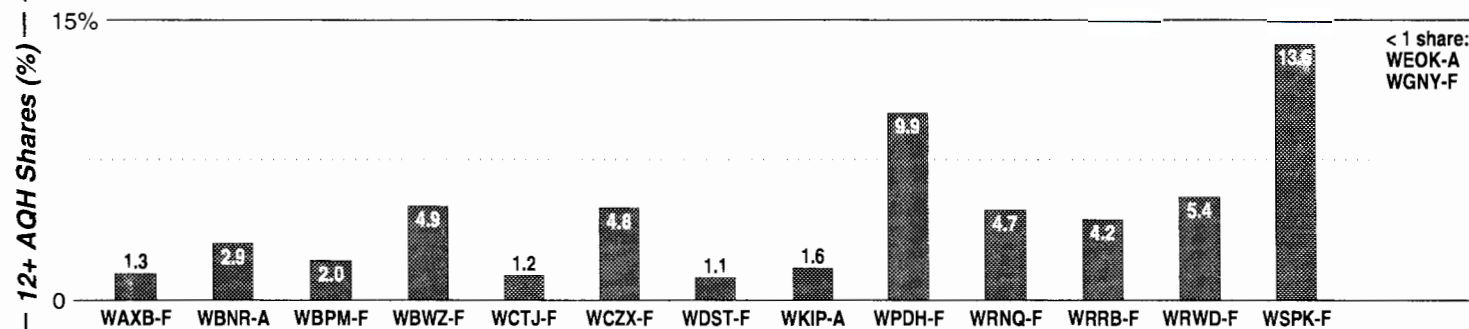

Providence-Warwick-Pawtucket, RI

FM Facilities	Calls	FMT	City of License	Freq	PWR	HAAT	Combo	LMA	Rep	St	Owner	Acq	Price	
	WADK	CHR	Block Island	99.3	4.6	177	f				88	Astro Tele-Comm	9909	1,800 c3
	WAKX	URBN	Narraganst Pier	102.7	2.0	226	d		Rosln	90	AAA Entertainment	9801	1,000	
	WBRU	ROCK	Providence	95.5	18.5	456				66	Brown Bcstg Svc Inc			
	WCRI	CLAS	Block Island	95.9	6.0	174				94	Charles River Bcstg	9905	738 na	
	WCTK	CTRY	New Bedford	98.1	47.0	509			D&R	46	Hall Communications	6610		
	WFHN	CHR	Fairhaven	107.1	6.0 #	325	h		McGvn	89	Citadel Comm Corp	9910 p	p2	
	WHJY	AOR	Providence	94.1	50.0 #	456	e		Katz	66	AMFM Inc	9910 p	g	
	WJFD	ETHN	New Bedford	97.3	50.0	499			McGvn	49	Dinis, Edmund			
	WPRO	CHR	Providence	92.3	39.0	551	a		McGvn	49	Citadel Comm Corp	9707	g1	
	WSNE	AC	Taunton	93.3	30.0	620	e		Katz	66	AMFM Inc	9910 p	g	
	WWBB	OLD	Providence	101.5	13.5	951	c		Katz	68	Clear Channel Comm	9612	g3	
	WWKX	URBN	Woonsocket	106.3	2.5 #	518	d		Crstl	49	AAA Entertainment	9009	2,400	
	WWLI	AC	Providence	105.1	50.0	499	a		McGvn	48	Citadel Comm Corp	9707	g1	
WWRX	AOR	Westerly	103.7	37.0	568	c			67	Phoenix Media Comm	0003 p	16,000		
WZRA	HITS	Wakefield-Peacedale	99.7	2.3	535	a		Katz	95	Citadel Comm Corp	9709	8,500 d1		
WZRI	HITS	Middletown	100.3	1.6	656	a		Katz	78	Citadel Comm Corp	9806	d1		