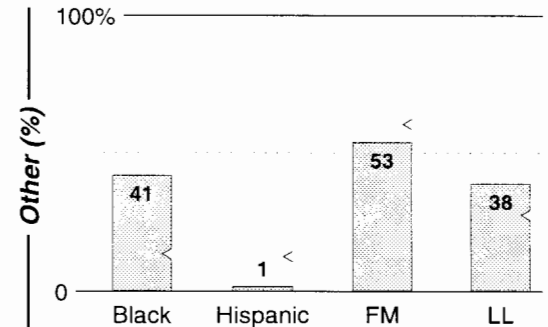

Columbus-Starkville-West Point, MS

Metro Rank: **247** Pop: **122,968** Retail: **$0.894B** Gross Rev: **$3.4M** HH Inc: **$35,536** ↓