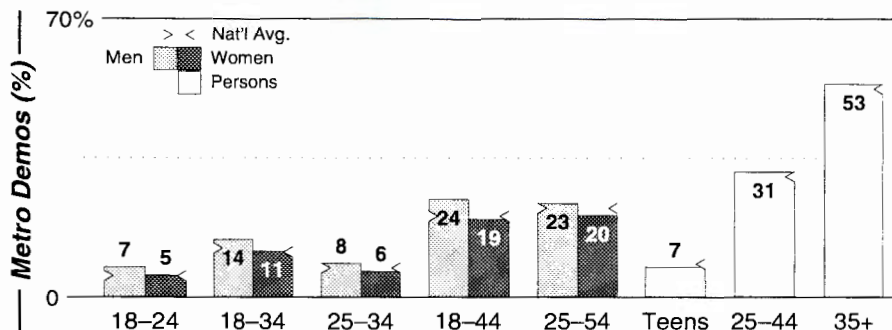

San Luis Obispo, CA (Cont.)

Metro Rank: **165** Pop: **249,123** Retail: **$1.906B** Gross Rev: **$8.2M** HH Inc: **$43,369** ↓

Calls	General Manager	Address, City, State ZIP	Phone	Fax	Owner Phone
KGLW-AM	Gloria L. Rivera	1532 West Branch Street, Arroyo Grande, CA 93420	805-489-5456	805-489-7039	805-489-5456
KIQO-FM	Kathy Signorelli	4115 Broad St Ste B4, Arroyo Grande, CA 93401	805-781-2750	805-466-5362	410-832-5870
KJDJ-AM	Rich Watson	2325 Skyway Drive, Suite 5, Santa Maria, CA 93455	805-922-1041	805-928-3069	619-427-5877
KKAL-FM	Kathy Signorelli	4115 Broad St Ste B-4, San Luis Obispo, CA 93401	805-781-2750	805-781-2758	410-837-2122
KKJG-FM	Kathy Signorelli	4115 Broad St Ste B4, Arroyo Grande, CA 93401	805-781-2750	805-781-2758	410-832-5870
KKJL-AM	Guy P. Hackman	1880 Santa Barbara St, San Luis Obispo, CA 93401	805-543-9400	805-543-0787	805-543-9400
KKOM-AM	Sam Jackson	1303 Grand Ave Ste 233, Arroyo Grande, CA 93420	805-489-8450	805-489-8645	503-251-1579
KLMM-FM	Irene Escalant	200 E Fessler #101, Santa Maria, CA 93637	213-745-6224	805-928-3367	213-745-6224
KLUN-FM	Irene Escalant	200 E Fessler #101, Santa Maria, CA 93637	213-745-6224	805-928-3367	213-745-6224
KOTR-FM	Bruce Howard	396 Buckley Rd #2, San Luis Obispo, CA 93401	805-786-2570	805-547-9860	805-786-2570
KPRL-AM	Kevin Will	PO Box 7, Paso Robles, CA 93447	805-238-1230	805-238-5332	805-969-6344
KSLY-FM	Don Shore	51 Zaca Ln Ste 110, San Luis Obispo, CA 93401	805-545-0101	805-541-5303	559-434-1715
KSTT-FM	Don Shore	51 Zaca Ln Ste 110, San Luis Obispo, CA 93401	805-545-0101	805-541-5303	559-434-1715
KURQ-FM	Don Shore	51 Zaca Ln Ste 110, San Luis Obispo, CA 93401	805-545-0101	805-541-5303	559-434-1715
KVEC-AM	Dan Clarkson	1329 Chorro St, San Luis Obispo, CA 93401	805-543-8830	805-781-2568	805-543-8830
KWQH-FM	Steve Cox	2225 Skyway Dr, Santa Maria, CA 93455	805-928-7707	805-922-8582	805-928-7707
KWSR-FM	Kathy Signorelli	4115 Broad St Ste B4, Arroyo Grande, CA 93401	805-781-2750	805-781-2758	805-328-0118
KWWV-FM	Kathy Signorelli	4115 Broad St Ste B-4, San Luis Obispo, CA 93401	805-781-2750	805-781-2758	410-837-2122
KXTZ-FM	Bruce Howard	396 Buckley Rd #2, San Luis Obispo, CA 93401	805-473-2778	805-547-9860	805-927-1613
KZOZ-FM	Kathy Signorelli	4115 Broad St Ste B4, Arroyo Grande, CA 93401	805-781-2750	805-781-2758	410-832-5870