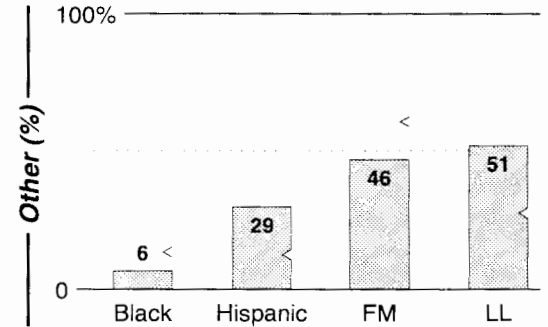

Stockton, CA

Metro Rank: **85** Pop: **563,303** Retail: **$4.566B** Gross Rev: **$8.7M** HH Inc: **$40,822** ↓