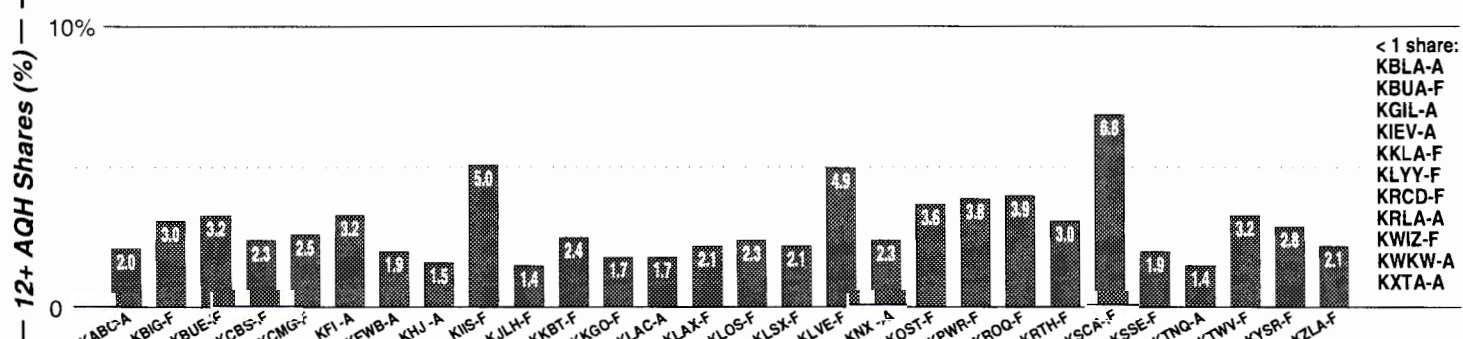

< 1 share:
KBLA-A
KBUA-F
KGIL-A
KIEV-A
KKLA-F
KLYY-F
KRCD-F
KRLA-A
KWIZ-F
KWKW-A
KXTA-A