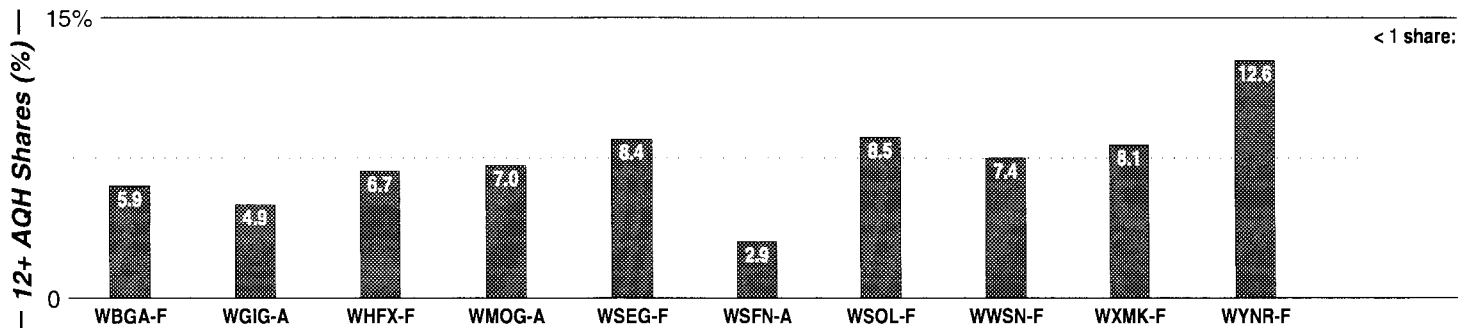

Calls	FMT	City of License	Freq	Day	Night	Combo	LMA	Rep	St	Owner	Acq	Price
WGIG	NEWS	Brunswick	1440	5.0	1.00	a			49	Root Comm Group LP	9709	c1
WMOG	NOST	Brunswick	1490	0.6	0.60	a			40	Root Comm Group LP	9703	g1
WSFN	SPRT	Brunswick	790	0.5	0.12				66	MarMac Comm LLC	9805	350

Calls	General Manager	Address, City, State ZIP	Phone	Fax	Owner Phone
WBGA-FM	Jonathan Brewster	3833 US Highway 82, Brunswick, GA 31523	912-267-1025	912-264-5462	610-660-8666
WGIG-AM	Jonathan Brewster	3833 US Highway 82, Brunswick, GA 31523	912-267-1025	912-264-5462	610-660-8666
WHFX-FM	Jonathan Brewster	3833 US Highway 82, Brunswick, GA 31523	912-267-1025	912-264-5462	610-660-8666
WMOG-AM	Jonathan Brewster	3833 US Highway 82, Brunswick, GA 31523	912-267-1025	912-264-5462	610-660-8666
WSEG-FM	Jim Wiggins	108 Benedict Rd, Brunswick, GA 31520	912-261-1000	912-265-8391	912-261-1042
WSFN-AM	Gary Marmitt	7515 Blythe Island Hwy, Brunswick, GA 31523	912-264-6251	912-264-9991	912-264-6251
WWSN-FM	Jonathan Brewster	3833 US Highway 82, Brunswick, GA 31523	912-267-1025	912-264-5462	610-660-8666
WXMK-FM	Jim Wiggins	108 Benedict Rd, Brunswick, GA 31520	912-261-1000	912-265-8391	912-261-1042
WYNR-FM	Jonathan Brewster	3833 US Highway 82, Brunswick, GA 31523	912-267-1025	912-264-5462	610-660-8666