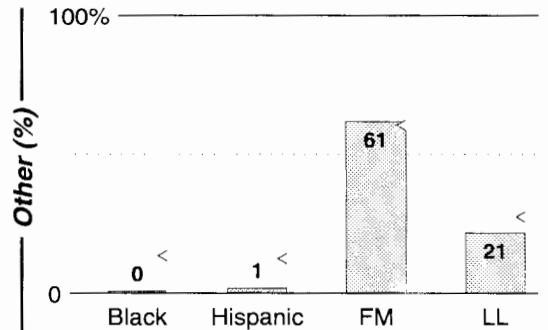

Appleton - Oshkosh, WI

Metro Rank: **134** Pop: **355,068** Retail: **$4.502B** Gross Rev: **$14.6M** HH Inc: **$46,643** ↑