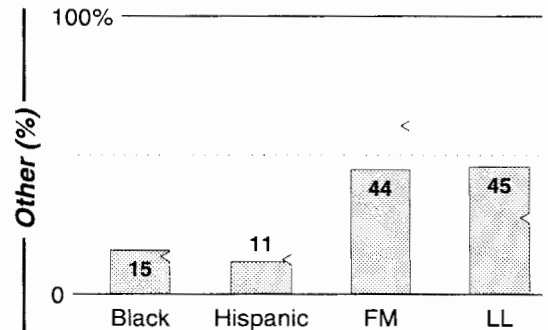

West Palm Beach-Boca Raton (Cont.)

Metro Rank: **50** Pop: **1,062,308** Retail: **$14.886B** Gross Rev: **$54.7M** HH Inc: **$56,513** ↑

Calls	General Manager	Address, City, State ZIP	Phone	Fax	Owner Phone
WAFB-AM	Robby Castellanos	530 E Alverdez Ave, Clewiston, FL 33440	941-983-6106	941-983-6109	941-983-6106
WBGF-FM	Phil Haire	2001 State Rd # 715, Belle Glade, FL 33430	561-996-2063	561-996-1852	800-208-6869
WBZT-AM	RW Schmidt	3071 Continental Dr, West Palm Beach, FL 33407	561-616-6600	561-881-8880	606-655-2267
WDBE-AM	George Mills	2710 West Atlantic, Del Ray, FL 33445	561-278-1420	561-997-0476	561-998-8000
WDBF-AM	George Mills	2710 West Atlantic, Del Ray, FL 33445	561-278-1420	561-278-1898	561-998-8000
WDJA-AM	Jim Hilliard	2406 S Congress Ave, West Palm Beach, FL 33406	561-432-5100	561-432-5111	561-432-5100
WEAT-FM	Lee Strasser	701 Northpoint Pkwy Ste 500, West Palm Beach, FL 33407	561-686-9505	561-689-4043	212-975-6500
WIRK-FM	Lee Strasser	701 Northpoint Pkwy Ste 500, West Palm Beach, FL 33407	561-686-9505	561-640-9065	212-975-6500
WJBW-FM	George Mills	2710 West Atlantic, Del Ray, FL 33445	561-278-1420	561-278-0476	561-998-8000
WJNA-AM	Jim Hilliard	2406 S Congress Ave, West Palm Beach, FL 33406	561-432-5100	561-432-5111	561-432-5100
WJNO-AM	RW Schmidt	3071 Continental Dr, West Palm Beach, FL 33407	561-616-6600	561-626-9776	606-655-2267
WJNX-AM	RW Schmidt	3071 Continental Dr, West Palm Beach, FL 33407	561-616-6600	561-838-4357	606-655-2267
WKGR-FM	RW Schmidt	3071 Continental Dr, West Palm Beach, FL 33407	561-616-6600	561-616-6600	606-655-2267
WLDI-FM	RW Schmidt	3071 Continental Dr, West Palm Beach, FL 33407	561-616-6600	561-616-6177	606-655-2267
WLVJ-AM	Ron G Smith	1601 Belvedere Rd Ste 204E, West Palm Beach, FL 33406	561-688-9585	561-688-9601	561-432-5100
WMBX-FM	Patty Larschan	901 Northpoint Pkwy, Ste 400, West Palm Beach, FL 33407	561-616-4600	561-684-6311	212-975-6500
WMNE-AM	Ken Beedley	5033 Okeechobee Blvd, West Palm Beach, FL 33417	561-687-1960	561-687-4221	212-355-7200
WOLL-FM	RW Schmidt	3071 Continental Dr, West Palm Beach, FL 33407	561-616-6600	561-835-1299	606-655-2267
WPBR-AM	Emil Antonoff	PO Box 1340, Lake Worth, FL 33460	561-582-7401	561-582-9254	561-582-7401
WPBZ-FM	Patty Larschan	901 Northpoint Pkwy, Ste 400, West Palm Beach, FL 33407	561-616-4600	561-684-6311	212-975-6500
WPSP-AM	Lissette Diaz	5730 Corporate Way Ste 210, West Palm Beach, FL 33407	561-687-9350	561-687-3398	407-830-0800
WRLX-FM	Jim Hilliard	2406 S Congress Ave, West Palm Beach, FL 33406	561-432-5100	561-432-5111	561-432-5100
WRMF-FM	Jim Hilliard	2406 S Congress Ave, West Palm Beach, FL 33406	561-432-5100	561-432-5111	561-432-5100
WSBR-AM	Bob Morency	6699 N Federal Hwy, Boca Raton, FL 33487	561-997-0074	561-997-0476	941-263-5000
WSWN-AM	Phil Haire	2001 State Rd # 715, Belle Glade, FL 33430	561-996-2063	561-996-1852	800-208-6869
WWLV-FM	RW Schmidt	3071 Continental Dr, West Palm Beach, FL 33407	561-616-6600	561-965-1102	606-655-2267
WWRF-AM	Max Hopkins	1939 7th Ave N, Lake Worth, FL 33461	561-585-5533	561-585-0131	561-625-5900