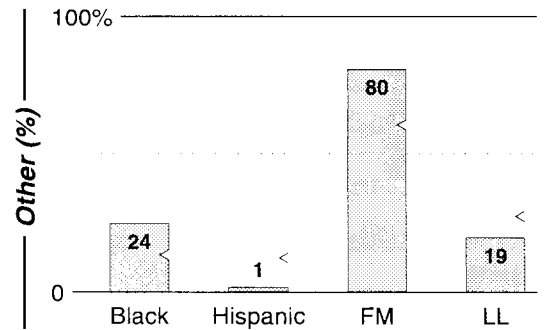

Myrtle Beach, SC (Cont.)

Metro Rank: **173** Pop: **236,313** Retail: **$3.802B** Gross Rev: **$10.6M** HH Inc: **$36,221** ↓

Calls	General Manager	Address, City, State ZIP	Phone	Fax	Owner Phone
WDAI-FM	David Lewis	11640 Highway 17 Byp, Murrells Inlet, SC 29576	843-651-7869	843-651-3197	312-867-0091
WGSN-AM	Matt Sedota	429 Pine Ave, North Myrtle Beach, SC 29582	843-249-3441	843-249-7823	573-468-1234
WGTN-FM	Chris Ling	1416 Highmarket St, Georgetown, SC 29440	843-450-3074	843-237-5545	843-450-3074
WGTN-AM	Chris Ling	PO Box 1794, Columbia, SC 29202	803-256-3466	843-546-3297	803-256-3466
WGTR-FM	Theresa Miller	PO Box 16000, Surfside Beach, SC 29587	843-293-0107	843-293-1717	610-660-8666
WJXY-AMFM	Barry Brown	1750 Radio Ln, Conway, SC 29527	843-397-0093	843-397-3668	312-867-0091
WJYR-FM	Scott Norton	1116 Ocala St, Myrtle Beach, SC 29577	843-448-3189	843-626-2508	303-256-6222
WKZQ-AMFM	Scott Norton	1116 Ocala St, Myrtle Beach, SC 29577	843-448-4739	843-626-2508	303-256-6222
WLMC-AM	Barbara Huell	129 King St, Georgetown, SC 29440	843-546-8863	843-546-6821	843-546-8863
WLSC-AM	Jerry Jenrette	PO Box 578, Loris, SC 29569	843-756-1183		843-756-1183
WMYB-FM	Mark Leopold	1571 Trade St, Myrtle Beach, SC 29577	843-448-1041	843-626-5988	303-256-6222
WNMB-FM	Matt Sedota	429 Pine Ave, North Myrtle Beach, SC 29582	843-249-3441	843-249-7823	573-468-1234
WPJS-AM	P.J. Parrish	PO Box 961, Conway, SC 29528	843-248-9040	843-248-6365	843-248-6365
WRNN-FM	Mark Leopold	1571 Trade St, Myrtle Beach, SC 29577	843-448-1041	843-626-5988	303-256-6222
WSEA-FM	Barry Brown	1750 Radio Ln, Conway, SC 29527	843-651-7869	843-651-3197	312-867-0091
WSYN-FM	David Lewis	11640 Highway 17 Byp, Murrells Inlet, SC 29576	843-651-7869	843-651-3197	312-867-0091
WVCO-FM	Earl Taylor	1114 3rd Ave S, Myrtle Beach, SC 29577	843-445-9491	843-445-9490	843-651-7936
WWSK-FM	Theresa Miller	PO Box 16000, Surfside Beach, SC 29587	843-293-0107	843-293-1717	610-660-8666
WXXM-FM	Theresa Miller	PO Box 16000, Surfside Beach, SC 29587	843-293-0107	843-293-1717	610-660-8666
WXJY-FM	David Lewis	11640 Highway 17 Byp, Murrells Inlet, SC 29576	843-651-7869	843-651-3197	312-867-0091
WYAK-FM	Mark Leopold	1571 Trade St, Myrtle Beach, SC 29577	843-448-1041	843-626-5988	303-256-6222
WYAV-FM	Mark Leopold	1571 Trade St, Myrtle Beach, SC 29577	843-448-1041	843-626-5988	303-256-6222
WYNA-FM	Will Isaacs	PO Box 2543, Myrtle Beach, SC 29578	843-293-5636		610-664-6463