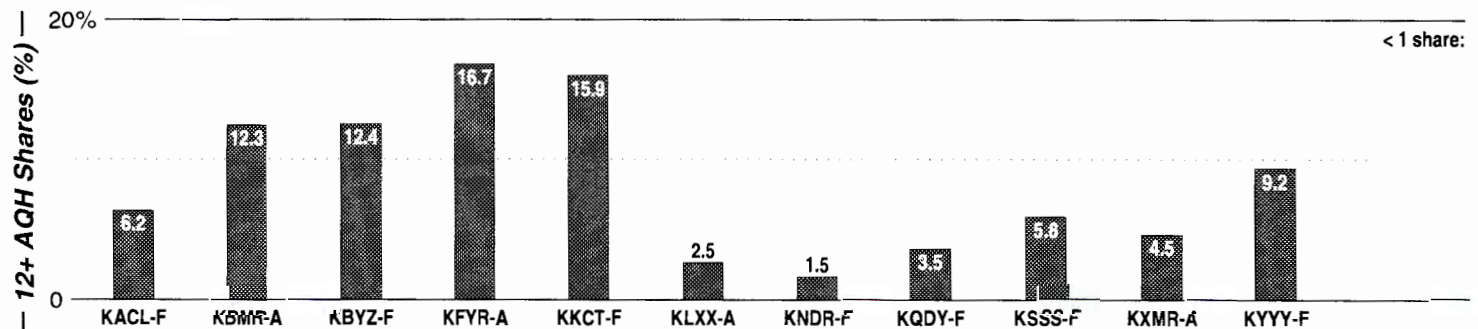

Calls	FMT	City of License	Freq	Day	Night	Combo	LMA	Rep	St	Owner	Acq	Price
KBMR	CTRY	Bismarck	1130	10.0	0.00	a		Inter	58	Cumulus Bcstg Inc	9901 p	c2
KFYR	AC	Bismarck	550	5.0	5.00	b		Katz	25	Clear Channel Comm	9905	g1
KLXX	NOST	Bismarck	1270	1.0	0.25	c		Inter	25	Cumulus Bcstg Inc	9808	d1
KXMR	NEWS	Bismarck	710	50.0 #	4.00			Inter	99	Cumulus Bcstg Inc	9901 p	

Calls	General Manager	Address, City, State ZIP	Phone	Fax	Owner Phone
KACL-FM	Bob Denver	PO Box 1377, Bismarck, ND 58502	701-663-6411	701-663-8790	312-867-0091
KBMR-AM	Bob Denver	3500 E Rosser Ave, Bismarck, ND 58501	701-255-1234	701-222-1131	312-867-0091
KBYZ-FM	Bob Denver	PO Box 1377, Bismarck, ND 58502	701-663-6411	701-663-8790	312-867-0091
KFYR-AM	Syd Stewart	PO Box 1658, Bismarck, ND 58502	701-258-5555	701-255-8155	606-655-2267
KKCT-FM	Bob Denver	PO Box 1377, Bismarck, ND 58502	701-663-6411	701-663-8790	312-867-0091
KLXX-AM	Bob Denver	PO Box 1377, Bismarck, ND 58502	701-663-6411	701-663-8790	312-867-0091
KNDR-FM	Brad Bales	PO Box 516, Mandan, ND 58554	701-663-2345	701-663-2347	701-663-2345
KSSS-FM	Bob Denver	3500 E Rosser Ave, Bismarck, ND 58501	701-255-1234	701-222-1131	312-867-0091
KXMR-AM	Bob Denver	3500 E Rosser Ave, Bismarck, ND 58501	701-255-1234	701-222-1131	312-867-0091
KYYY-FM	Syd Stewart	PO Box 1658, Bismarck, ND 58502	701-224-9393	701-255-8293	606-655-2267