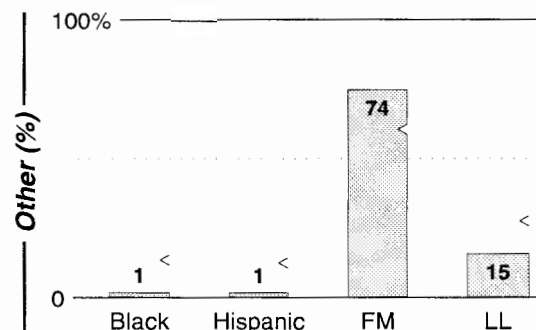

Burlington, VT (Cont.)

Metro Rank: **225** Pop: **150,797** Retail: **$1.881B** Gross Rev: **$14.1M** HH Inc: **$49,546** ↑

Calls	General Manager	Address, City, State ZIP	Phone	Fax	Owner Phone
WBTV-FM	Harry Jacobs	255 South Champlin, Burlington, VT 05401	802-860-2465	802-860-2462	
WCPV-FM	Karen Marshall	PO Box 1093, Burlington, VT 05402	802-655-0093	802-655-0478	214-922-8700
WCVT-FM	Eric Michaels	PO Box 550, Waterbury, VT 05676	802-244-1764	802-244-1771	802-244-7321
WDEV-FM	Eric Michaels	PO Box 550, Waterbury, VT 05676	802-244-7321	802-244-1771	802-244-7321
WEAV-AM	Karen Marshall	PO Box 1093, Burlington, VT 05402	802-655-0093	802-863-7825	
WEZF-FM	Karen Marshall	PO Box 1093, Burlington, VT 05402	802-655-0093	802-655-0478	214-922-8700
WIZN-FM	Harry Jacobs	255 South Champlin, Burlington, VT 05401	802-860-2440	802-860-1818	202-939-9090
WJOY-AM	Dan Dubonnet	PO Box 4489, Burlington, VT 05406	802-658-1230	802-862-0786	941-682-8184
WKDR-AM	Eric Micheals	255 South Champlin, Burlington, VT 05401	802-655-6753	802-655-4284	802-244-7321
WKOL-FM	Dan Dubonnet	PO Box 4489, Burlington, VT 05406	802-658-1230	802-862-0786	941-682-8184
WLFE-FM	Phil Knight	PO Box 712, Saint Albans, VT 05478	802-524-2133	802-527-1450	603-668-6400
WLKC-FM	Susan Wallace	PO Box 8248, Essex, VT 05451	802-288-1033	802-288-8134	603-668-6400
WNCS-FM	Candice Leopold	PO Box 551, Montpelier, VT 05601	802-223-2396	802-223-1520	603-668-9999
WOKO-FM	Dan Dubonnet	PO Box 4489, Burlington, VT 05406	802-658-1230	802-862-0786	941-682-8184
WVMT-AM	Paul Goldman	PO Box 620, Colchester, VT 05446	802-655-1620	802-655-1329	802-655-1620
WWSR-AM	Phil Knight	PO Box 712, Saint Albans, VT 05478	802-524-2133	802-527-1450	603-668-6400
WXNT-FM	Tom Barney	PO Box 940, Middlebury, VT 05753	802-775-5597	802-775-6637	860-678-7800
WXPS-FM	Karen Marshall	PO Box 1093, Burlington, VT 05402	802-665-0093	802-863-7825	214-922-8700
WXXX-FM	Paul Goldman	PO Box 620, Colchester, VT 05446	802-655-1620	802-655-1329	802-655-1620