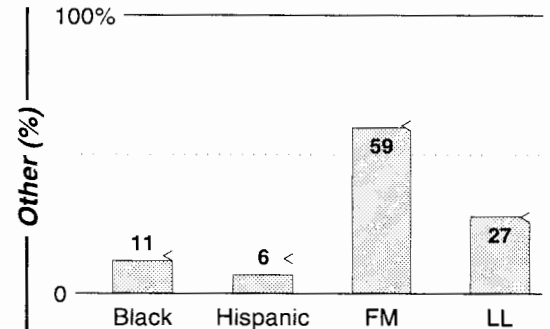

Daytona Beach, FL

Metro Rank: **93** Pop: **477,188** Retail: **\$4.823B** Gross Rev: **\$6.8M** HH Inc: **\$37,398** ↓

Calls	FMT	City of License	Freq	PWR	HAAT	Combo	LMA	Rep	St	Owner	Acq	Price
WCFB	URBN	Daytona Beach	94.5	100.0	1470	c		Katz	47	Cox Radio Inc	9704	
WFKS	AC	Palatka	99.9	100.0	1201			McGvn	73	Renda Bcstg Corp	9602	g
WGNE	CTRY	Titusville	98.1	100.0	463			ClrCh	68	Mega Comm Inc	0003	p 15,000
WHOG	AOR	Ormond-by-the-Sea	95.7	25.0	328	a		Allied	95	Black Crow Bcstg	9610	850 c1
WHTQ	AOR	Orlando	96.5	100.0	1598	c		Estmn	52	Cox Radio Inc	9612	ac
WJHM	URBN	Daytona Beach	101.9	61.0	1614	b		Sntry	67	Infinity Bcstg	0003	p
WJRR	ROCK	Cocoa Beach	101.1	100.0	1598	d			62	Clear Channel Comm	9712	
WKRO	CTRY	Edgewater	93.1	15.0	427	a			93	Black Crow Bcstg	9412	1,250
WMGF	SAC	Mount Dora	107.7	100.0	1585	d		Allied	66	Clear Channel Comm	9712	ac
WOCL	BLCK	DeLand	105.9	96.0	1581	b		Crstl	67	Infinity Bcstg	0003	p
WOMX	AC	Orlando	105.1	100.0	1598	b		Crstl	67	Infinity Bcstg	0003	p
WSHE	OLD	Orlando	100.3	94.0	1188	d			71	Clear Channel Comm	9712	
WVYB	CHR	Holly Hill	103.3	3.0	315	a		Allied	96	Black Crow Bcstg	9706	1,100
WWKA	CTRY	Orlando	92.3	98.0	1339	c		Katz	52	Cox Radio Inc	9704	g