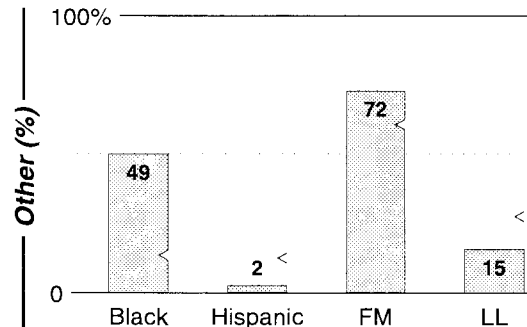

Albany, GA

Metro Rank: **252** Pop: **119,275** Retail: **$1.262B** Gross Rev: **$7.2M** HH Inc: **$35,953** ↓