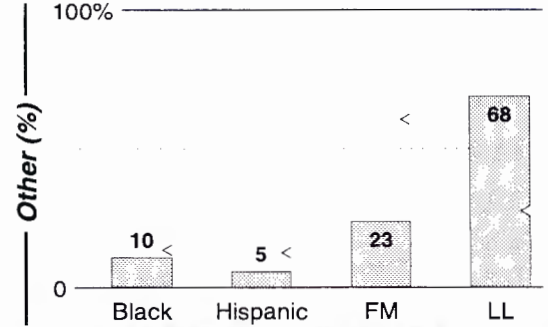

Melbourne-Titusville-Cocoa, FL

Metro Rank: **95** Pop: **476,889** Retail: **$5.969B** Gross Rev: **$8.7M** HH Inc: **$39,728** ↓