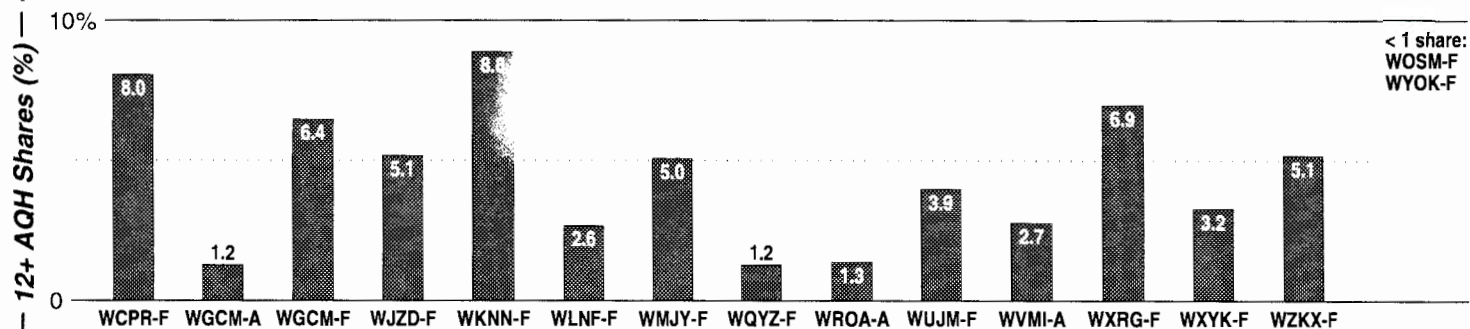

Biloxi-Gulfport-Pascagoula, MS (Cont.)

Metro Rank: **136** Pop: **353,308** Retail: **$2.832B** Gross Rev: **$10.2M** HH Inc: **$39,170** ↓