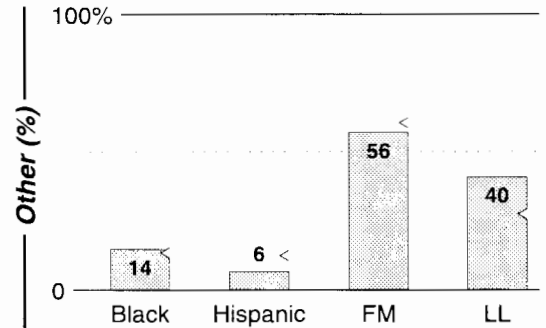

Ft. Pierce-Stuart-Vero Beach, FL

Metro Rank: **116** Pop: **423,692** Retail: **$4.605B** Gross Rev: **$9.6M** HH Inc: **$45,289** ↓