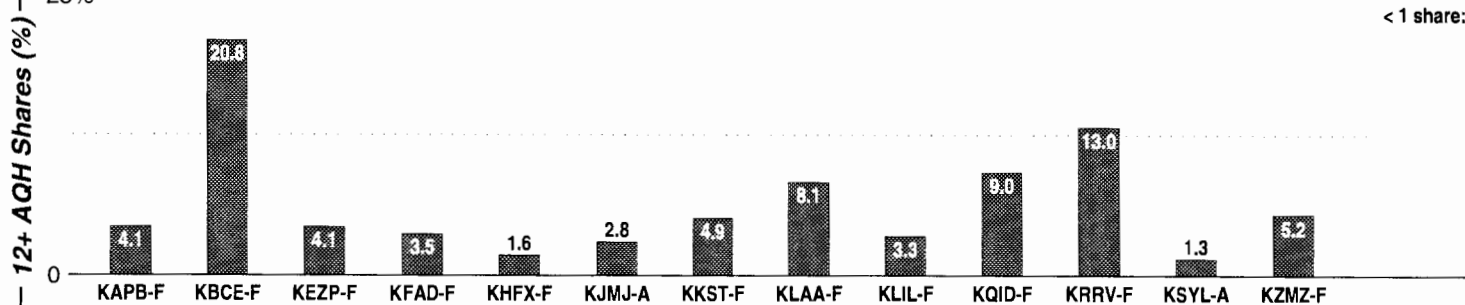

Calls	General Manager	Address, City, State ZIP	Phone	Fax	Owner Phone
KAPB-FM	Pamela Lemoine	PO Box 7, Marksville, LA 71351	318-253-5272	318-253-5262	318-649-7959
KBCE-FM	Roshon Vance	PO Box 69, Boyce, LA 71409	318-793-4003	318-793-8888	318-445-1360
KDBS-AM	Sam McLeod	1515 Jackson St, Alexandria, LA 71301	318-443-7454	318-442-2747	214-922-8700
KEDG-FM	Taylor Thompson	1115 Texas Ave, Alexandria, LA 71301	318-445-1234	318-445-7231	901-375-9324
KEZP-FM	Mark Jones	1605 Murray St Ste 120, Alexandria, LA 71301	318-449-1999	318-487-8173	318-449-1999
KFAD-FM	Taylor Thompson	PO Box 5504, Alexandria, LA 71307	318-443-9400	318-473-1960	318-445-1234
KHFX-FM	Patricia Strother	92 W Shamrock Street, Pineville, LA 71360	318-487-1035	318-487-1045	318-487-1035
KJMJ-AM	Patricia Buckhalton	107 Bolton Ave, Alexandria, LA 71301	318-442-2070	318-442-8006	
KKST-FM	Sam McLeod	1515 Jackson St, Alexandria, LA 71301	318-443-7454	318-442-2747	214-922-8700
KLAA-FM	Patricia Strother	92 W Shamrock Street, Pineville, LA 71360	318-487-1035	318-487-1045	318-487-1035
KLIL-FM	Louis Coco Jr.	PO Box 365 Hwy 1 N, Moreauville, LA 71355	318-985-2929	318-985-2995	318-985-2929
KQID-FM	Taylor Thompson	1115 Texas Ave, Alexandria, LA 71301	318-445-1234	318-445-7231	318-445-1234
KRRV-FM	Sam McLeod	1515 Jackson St, Alexandria, LA 71301	318-443-7454	318-442-2747	214-922-8700
KSYL-AM	Taylor Thompson	1115 Texas Ave, Alexandria, LA 71301	318-445-1234	318-445-7231	318-445-1234
KTLD-AM	Troy DeRamus	34 Macarthur Dr # D, Alexandria, LA 71303	318-473-4388	318-449-1779	318-473-4388
KWDF-AM	Richard Dupre	3735 Rigolette Rd, Pineville, LA 71360	318-640-4373	318-640-9001	318-222-2744
KZMZ-FM	Sam McLeod	1515 Jackson St, Alexandria, LA 71301	318-443-7454	318-442-2747	214-922-8700