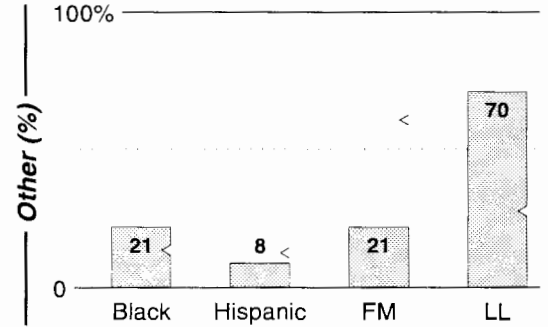

Trenton, NJ

Metro Rank: **138** Pop: **335,535** Retail: **$3.255B** Gross Rev: **$19.8M** HH Inc: **$62,006** ↑