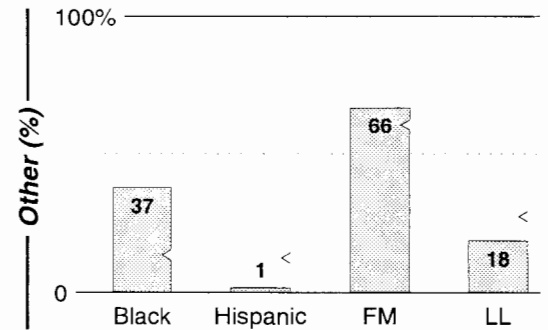

Meridian, MS

Metro Rank: **274** Pop: **75,225** Retail: **$0.807B** Gross Rev: **$6.3M** HH Inc: **$36,789** ↓