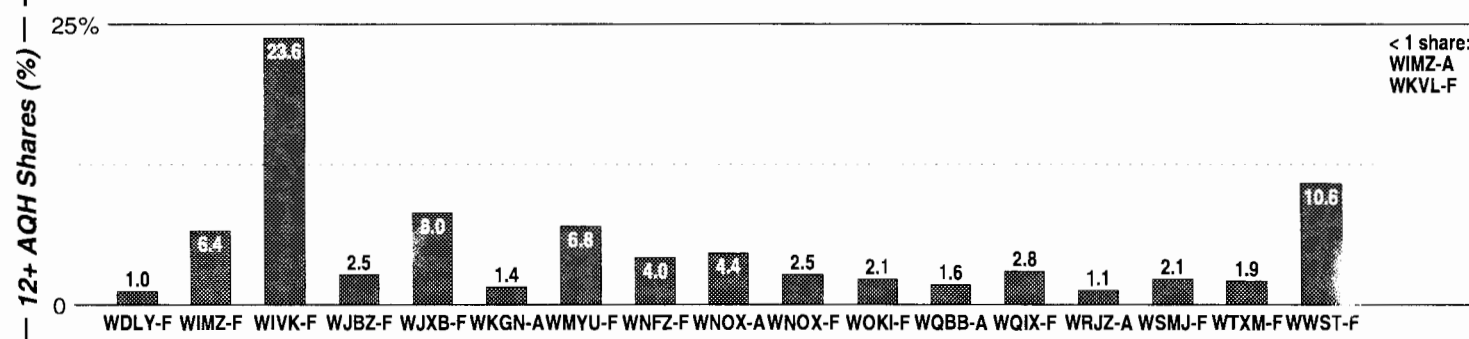

Calls	General Manager	Address, City, State ZIP	Phone	Fax	Owner Phone
WAHI-AM	Phillip Robinson	1515 E Magnolia Ave Ste 400, Knoxville, TN 37917	865-971-3000	865-531-5931	423-971-3000
WATO-AM	David Clary	PO Box 6168, Oak Ridge, TN 37831	865-482-1290	865-481-3570	423-675-4105
WBCR-AM	Harry Grothjahn	PO Box 130, Alcoa, TN 37701	423-984-1470	423-983-0890	423-984-1470
WDLY-FM	Paul Fink	415 Middle Creek Rd, Sevierville, TN 37862	865-453-2844	865-429-2601	706-278-5511
WGAP-AM	Mike Beverly	PO Box 4939, Maryville, TN 37802	865-675-4105	865-675-4859	423-675-4105
WHJM-AM	Harry Morgan	802 S Central St, Knoxville, TN 37902	865-546-4653	865-637-7133	865-546-4653
WIMZ-AMFM	Carey Merz	PO Box 27100, Knoxville, TN 37927	423-525-6000	423-525-2000	812-424-8284
WITA-AM	Gail Scott	7212 Kingston Pike, Knoxville, TN 37919	865-588-2974	865-588-6720	504-831-6941
WIVK-FM	Bobby Denton	4711 Old Kingston Pike, Knoxville, TN 37919	865-588-6511	865-588-3725	423-588-6511
WJBZ-FM	Doug Hutchinson	PO Box 24250, Knoxville, TN 37933	865-577-4885	865-579-4667	423-577-4885
WJXB-FM	Carey Merz	PO Box 27100, Knoxville, TN 37927	423-525-6000	423-525-2000	812-424-8284
WKCE-AM	Harry Morgan	802 S Central St, Knoxville, TN 37902	865-546-4653	865-637-7133	865-546-4653
WKFN-AM	Mike Beverly	620 Campbell Station Rd Ste 2, Knoxville, TN 37922	423-531-4105	423-675-4859	865-675-4105
WKGN-AM	Robert L. Stewart	PO Box 10005, Knoxville, TN 37939	865-546-7900	865-546-7965	
WKVL-FM	Mike Beverly	620 Campbell Station Rd Ste 2, Knoxville, TN 37922	423-675-4105	423-675-4859	423-675-4105
WKVL-AM	Mike Beverly	PO Box 24250, Knoxville, TN 37933	865-675-4105	865-675-4859	865-675-4105
WKXV-AM	Ted Lowe Jr.	5106 Middlebrook Pike, Knoxville, TN 37921	423-558-0900	423-588-5848	423-558-0900
WLIL-AMFM	Glen McNish	PO Box 340, Lenoir City, TN 37771	865-986-7536	865-986-1716	423-623-3095
WLOD-AM	Mike Beverly	620 Campbell Station Rd Ste 2, Knoxville, TN 37922	423-675-4105	423-675-4859	423-675-4105
WMEN-AM	John Hanna	1621 E Magnolia Ave, Knoxville, TN 37917	423-656-6262	423-521-8923	407-774-8222
WMYU-FM	David Saxe	8419 Kingston Pike, Knoxville, TN 37919	423-693-1020	423-693-8493	414-332-9611
WNFZ-FM	Carey Merz	PO Box 27100, Knoxville, TN 37927	423-525-6000	423-525-2000	423-531-2000
WNOX-AMFM	Bobby Denton	4711 Old Kingston Pike, Knoxville, TN 37919	865-588-6511	865-588-3725	423-588-6511
WOKI-FM	Bobby Denton	4711 Old Kingston Pike, Knoxville, TN 37919	865-588-6511	865-588-3725	423-588-6511
WQBB-AM	David Saxe	8419 Kingston Pike, Knoxville, TN 37919	423-546-1040	423-546-1045	414-332-9611
WQIX-FM	David Saxe	8419 Kingston Pike, Knoxville, TN 37919	423-546-1040	423-673-0408	610-791-5700
WRJZ-AM	John Hanna	1621 E Magnolia Ave, Knoxville, TN 37917	423-656-6262	423-521-8923	423-656-6262
W...-AM	Paul Fink	415 Middle Creek Rd, Sevierville, TN 37862	423-453-2844	423-429-2601	706-278-5511
WS...-FM	Bobby Denton	4711 Old Kingston Pike, Knoxville, TN 37919	865-588-6511	865-588-3725	423-588-6511
WTXM-FM	Carey Merz	PO Box 27100, Knoxville, TN 37927	423-525-6000	423-525-2000	812-424-8284
WWST-FM	David Saxe	8419 Kingston Pike, Knoxville, TN 37919	423-693-1020	423-693-8493	414-332-9611
WXVO-FM	John Pirkle	PO Box 50006, Knoxville, TN 37950	865-531-2000		
WYFC-FM	Grant Bishop	7901 Old Clinton Pike, Powell, TN 37849	423-938-7843	423-938-7843	704-523-5555
WYSH-AM	Ronald Meredith	PO Box 329, Clinton, TN 37717	423-457-1380	423-457-4440	423-457-1380