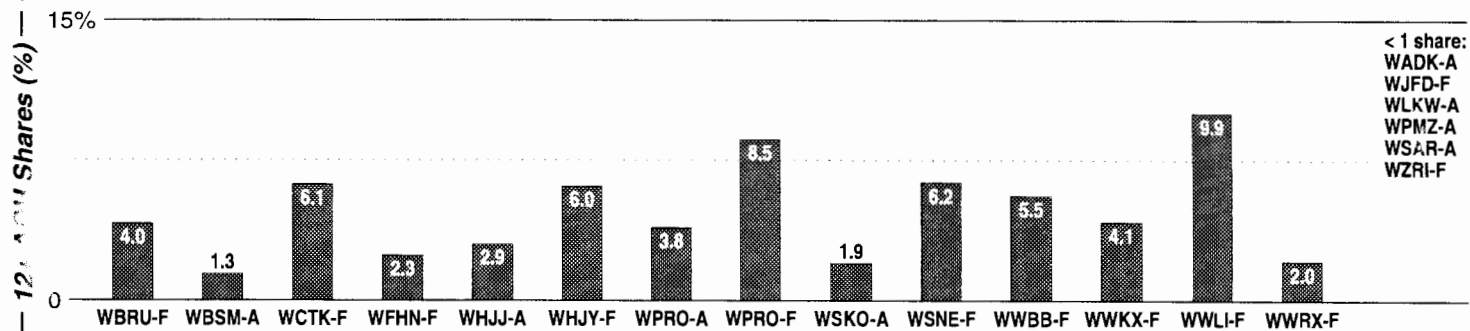

Providence-Warwick-Pawtucket, RI (Cont.)

Metro Rank: **33** Pop: **1,509,808** Retail: **$14.578B** Gross Rev: **$46.8M** HH Inc: **$44,471** ↓