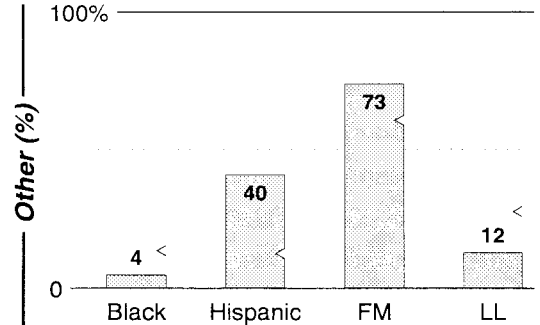

Albuquerque, NM (Cont.)

Metro Rank: **72** Pop: **684,505** Retail: **$8.832B** Gross Rev: **$38.4M** HH Inc: **$42,595** ↓