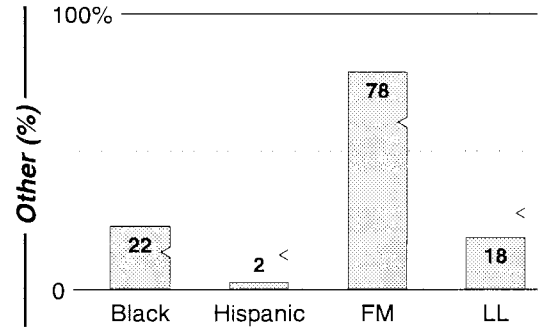

Dothan, AL (Cont.)

Metro Rank: **184** Pop: **219,419** Retail: **$2.175B** Gross Rev: **$8.4M** HH Inc: **$35,763** ↓