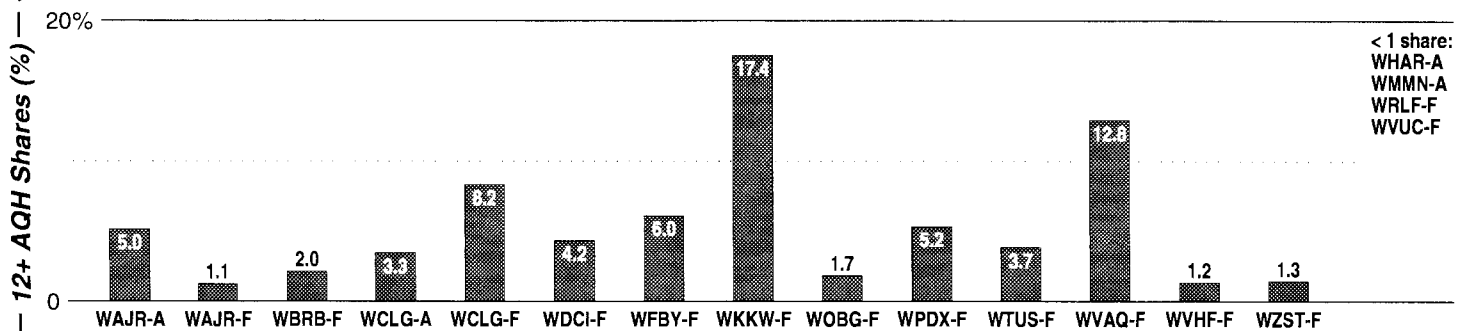

Morgantown-Clarksburg-Fairmont (Cont.)

Metro Rank: **187** Pop: **204,877** Retail: **$2.023B** Gross Rev: **$10.4M** HH Inc: **$35,263** ↓