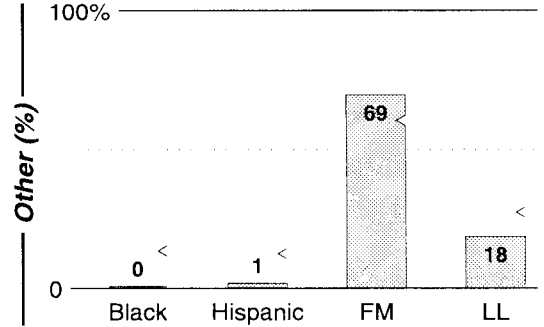

Traverse City-Petoskey, MI (Cont.)

Metro Rank: **196** Pop: **202,901** Retail: **$2.743B** Gross Rev: **$10.9M** HH Inc: **$41,243** ↓

Calls	General Manager	Address, City, State ZIP	Phone	Fax	Owner Phone
WBCM-FM	Ross Biederman	314 E Front St, Traverse City, MI 49684	231-947-7675	231-929-3988	
WBNZ-FM	Marc McGuire	1532 Forrester Rd, Frankfort, MI 49635	231-352-9603	231-352-7877	231-352-9603
WBYB-FM	Richard Dills	1020 Hastings St, Traverse City, MI 49686	616-947-0003	616-947-7002	616-459-3008
WBYC-FM	Richard Dills	1020 Hastings St, Traverse City, MI 49686	231-947-0003	231-947-7002	616-459-3008
WCBY-AM	Chris Monk	1356 Mackinaw Ave, Cheboygan, MI 49721	231-627-2341	231-627-7000	
WCCW-AMFM	Hal Payne	308 E Front St, Traverse City, MI 49684	231-946-6211	231-946-1914	
WCKC-FM	Chris Monk	1356 Mackinaw Ave, Cheboygan, MI 49721	231-627-2341	231-627-7000	
WGFM-FM	Chris Monk	1356 Mackinaw Ave, Cheboygan, MI 49721	231-627-2341	231-627-7000	
WGFN-FM	Chris Monk	1356 Mackinaw Ave, Cheboygan, MI 49721	231-627-2341	231-627-7000	
WIDG-AM	Chris Monk	1356 Mackinaw Ave, Cheboygan, MI 49721	231-627-2341	231-627-7000	
WJML-AM	Richard Stone	2175 Click Rd, Petoskey, MI 49770	231-348-5000	231-347-9565	231-348-5000
WJZJ-FM	Chris Monk	1356 Mackinaw Ave, Cheboygan, MI 49721	231-627-2341	231-627-7000	
WKHQ-FM	Trish Garber	PO Box 286, Petoskey, MI 49770	231-347-8713	231-347-8782	231-347-8713
WKLT-FM	Richard Dills	1020 Hastings St, Traverse City, MI 49686	616-947-0003	616-947-7002	616-459-3008
WKLZ-FM	Richard Dills	1020 Hastings St, Traverse City, MI 49686	616-947-0003	616-947-7002	616-459-3008
WKPK-FM	Richard Dills	28 Old Colony Rd, Gaylord, MI 49735	231-546-4485	231-546-4490	616-459-3008
WLDR-FM	Donald Wiitala	118 S Union St, Traverse City, MI 49684	231-947-3220	231-947-7201	616-947-3220
WLJZ-FM	Chris Monk	1356 Mackinaw Ave, Cheboygan, MI 49721	231-627-2341	231-627-7000	
WLXT-FM	Trish Garber	PO Box 286, Petoskey, MI 49770	231-347-8713	231-347-9920	231-347-8713
WLXV-FM	Trish Garber	PO Box 520, Cadillac, MI 49601	231-775-1263	231-779-2844	231-347-8713
WMBN-AM	Trish Garber	PO Box 286, Petoskey, MI 49770	231-347-8713	231-347-8713	231-347-8713
WMKC-FM	Chris Monk	1356 Mackinaw Ave, Cheboygan, MI 49721	231-627-2341	231-627-7000	
WMKT-AM	Trish Garber	PO Box 286, Petoskey, MI 49770	231-347-8713	231-347-8782	231-347-8713
WTCM-AMFM	Ross Biederman	314 E Front St, Traverse City, MI 49684	231-947-7675	231-929-3988	
WWKK-AM	Richard Stone	2175 Click Rd, Petoskey, MI 49770	231-348-5000	231-347-9565	231-348-5000

Contact Information