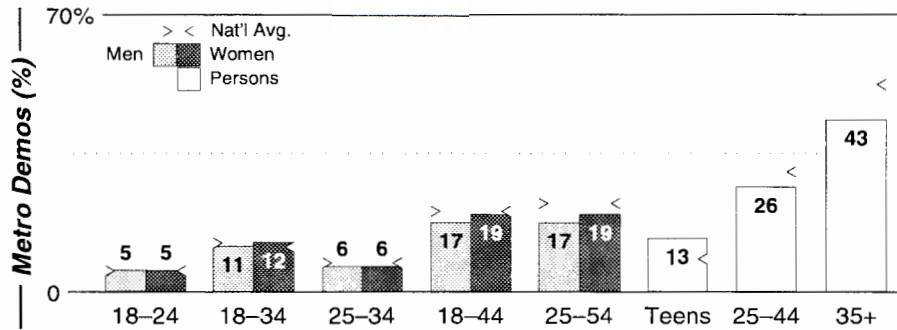

McAllen-Brownsville-Harlingen, TX (Cont.)

Metro Rank: **63** Pop: **885,541** Retail: **$6.239B** Gross Rev: **$18.2M** HH Inc: **$30,709** ↓

Calls	General Manager	Address, City, State ZIP	Phone	Fax	Owner Phone
KBFM-FM	Steve Stephenson	1011 E Frontage Rd Ste V, Alamo, TX 78516	956-702-7070	956-702-7700	312-867-0091
KBIC-FM	Enrique Garza	PO Box 1290, Weslaco, TX 78599	956-968-7777	956-968-5143	956-968-7777
KBOR-AMFM	Edgar Trevino	1050 Macintosh St, Brownsville, TX 78521	956-544-1600	956-544-0311	956-544-1600
KESO-FM	Ric Wade	PO Box 3907, South Padre Island, TX 78597	956-761-2270	956-761-1656	830-542-9161
KFRQ-FM	Danny Fletcher	901 E Pike Blvd, Weslaco, TX 78596	956-968-1548	956-968-1643	972-702-7371
KGBT-AMFM	Joe Moraes	200 S 10th St Ste 600, McAllen, TX 78501	956-631-5499	956-631-0090	214-525-7700
KILM-FM	Joe Garza	1 Paseo del Prado Bldg 102, Edinburg, TX 78539	956-686-8170	956-686-8415	956-686-8170
KIRT-AM	Humberto Pedraza	608 S 10th St, McAllen, TX 78501	956-686-1580	956-668-0370	956-686-1580
KIWW-FM	Joe Moraes	200 S 10th St Ste 600, McAllen, TX 78501	956-631-5499	956-631-0090	214-525-7700
KJJA-FM	Eloy Bernal	PO Box 252, McAllen, TX 78505	956-686-6382	956-686-2999	956-686-6382
KKPS-FM	Danny Fletcher	901 E Pike Blvd, Weslaco, TX 78596	956-968-1548	956-968-1643	972-702-7371
KQXX-AM	Edgar Trevino	1050 Macintosh St, Brownsville, TX 78521	956-544-1600	956-544-0311	956-544-1600
KRGE-AM	Enrique Garza	PO Box 1290, Weslaco, TX 78599	956-968-7777	956-968-5143	956-968-7777
KRIO-AM	Geronimo Disla	4300 S Business Hwy 281, Edinburg, TX 78539	956-383-3845	956-380-8156	956-686-3147
KSOX-AM	Jose Luis Munoz	1 Paseo del Prado Bldg 102, Edinburg, TX 78539	956-686-8170	956-686-8415	
KTEX-FM	Steve Stephenson	1011 E Frontage Rd Ste V, Alamo, TX 78516	956-702-7070	956-702-7700	312-867-0091
KTJN-FM	Edgar Trevino	1050 Macintosh St, Brownsville, TX 78521	956-544-1600	956-544-0311	956-544-1600
KUBR-AM	Eloy Bernal	PO Box 252, McAllen, TX 78505	956-686-6382	956-686-2999	956-686-6382
KURV-AM	Lance Hawkins	2921N Closner Blvd., Edinburg, TX 78539	956-383-2777	956-383-2570	956-383-2777
KVJY-AM	Allejandro S. ez	201 S 15th St Suite 300, McAllen, TX 78501	956-668-8585	956-668-9996	305-463-5000
KVLY-FM	Danny Fletcher	901 E Pike Blvd, Weslaco, TX 78596	956-968-1548	956-968-1643	972-702-7371
KVPA-FM	Charles Trubb	PO Box 2010, South Padre Island, TX 78597		956-761-4314	956-761-5505
KZSP-FM	Ric Wade	PO Box 3907, South Padre Island, TX 78597	956-761-2270	956-761-1656	830-542-9161