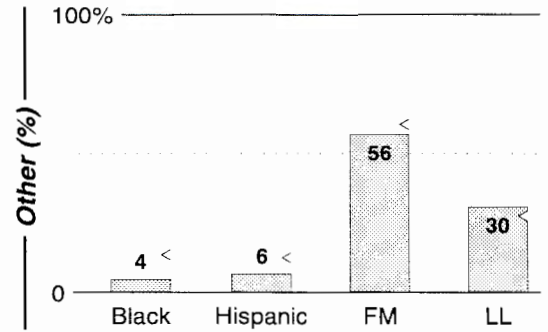

Providence-Warwick-Pawtucket, RI (Cont.)

Metro Rank: **33** Pop: **1,509,808** Retail: **$14.578B** Gross Rev: **$46.8M** HH Inc: **$44,471** ↓

Calls	General Manager	Address, City, State ZIP	Phone	Fax	Owner Phone
WADK-FM	Mark Urso	PO Box 325, Westerly, RI 02891	401-596-7728	401-596-6688	781-444-4754
WADK-AM	Bill Lancaster	15 Dr Marcus Wheatland Blvd, Newport, RI 02840	401-846-1540	401-846-1598	781-444-4754
WAKX-FM	Bonnie Gomes	PO Box 6447, Providence, RI 02940	401-726-1550	401-725-8609	401-726-1550
WALE-AM	Francis Battaglia	1185 N Main St, Providence, RI 02904	401-521-0990	401-521-5077	401-521-0990
WARV-AM	William Blount	19 Luther Ave, Warwick, RI 02886	401-737-0700	401-737-1604	401-737-0700
WBRU-FM	Mike Tassone	88 Benevolent St, Providence, RI 02906	401-272-9550	401-272-9278	401-272-9550
WCRI-FM	William Campbell	19 Railroad Ave, Westerly, RI 02891	401-596-6795	401-596-6782	781-893-7080
WCTK-FM	Tom Devoe	75 Oxford St Ste 402, Providence, RI 02905	401-467-4366	401-941-2795	941-682-8184
WHJJ-AM	Bud Paris	115 Eastern Ave, Providence, RI 02914	401-438-6110	401-438-9588	214-922-8700
WHJY-FM	Bud Paris	115 Eastern Ave, Providence, RI 02914	401-438-6110	401-435-3593	214-922-8700
WHRC-AM	Lisa Reilley	49 Pavilion Ave, Providence, RI 02905	401-941-4700	401-941-4703	212-355-7200
WJF-AM	John Fuller	26 Woody Hill Rd, Hope Valley, RI 02832	401-539-1180	401-539-0645	401-539-8502
WLKW-AM	Bonnie Gomes	PO Box 6447, Providence, RI 02940	401-726-1550	401-725-8609	401-726-1550
WNRI-AM	Keating Willcox	786 Diamond Hill Rd, Woonsocket, RI 02895	401-769-6925	401-762-0442	978-954-1282
WOON-AM	Dave Richards	1 Social St, Woonsocket, RI 02895	401-766-1240	401-769-8232	
WPMZ-AM	Dilson Mendez	1270 Mineral Spring Ave, N Providence, RI 02904	401-726-8413	401-726-8649	401-726-8413
WPRO-AMFM	Andrea Scott	1502 Wampanoag Trl, Riverside, RI 02915	401-433-4200	401-433-5967	702-804-5200
WRIB-AM	John Pierce	200 Water St, East Providence, RI 02914	401-434-0406	401-434-0409	617-423-0210
WRNI-AM	Jane Christo	1 Union Station Exchange Terr, Providence, RI 03903	401-861-8147	401-351-0246	617-353-0909
WSKO-AM	Andrea Scott	1502 Wampanoag Trl, Riverside, RI 02915	401-433-4200	401-433-5967	702-804-5200
WSNE-FM	Bud Paris	100 Boyd Ave, East Providence, RI 02914	401-438-9300	401-435-3593	214-922-8700
WWBB-FM	Jim Corwin	75 Oxford St Ste 302, Providence, RI 02905	401-781-9979	401-781-9329	606-655-2267
WWKX-FM	Bonnie Gomes	PO Box 6447, Providence, RI 02940	401-723-1063	401-725-8609	401-726-1550
WWLI-FM	Andrea Scott	1502 Wampanoag Trl, Riverside, RI 02915	401-433-4200	401-433-5967	702-804-5200
WWRX-FM	Jim Corwin	75 Oxford St Ste 302, Providence, RI 02905	401-781-9979	401-781-3588	617-536-5390
WXNI-AM	Jane Christo	890 Commonwealth Ave, Boston, MA 02215	401-596-4976	401-596-6688	401-596-7728
WZRA-FM	Andrea Scott	255 Quaker Ln Ste 500-800, West Warwick, RI 02893	401-823-3343	401-821-2726	702-804-5200
WZRI-FM	Andrea Scott	255 Quaker Ln Ste 500-800, West Warwick, RI 02893	401-823-3343	401-821-2726	702-804-5200