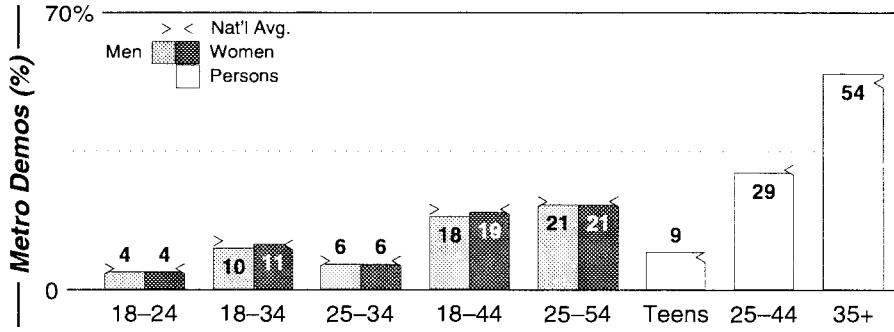

Quad Cities, IA-IL (Cont.)

Metro Rank: Pop: **359,200** Retail: **$3.769B** Gross Rev: **$15.1M** HH Inc: **$40,154** ↓

Calls	General Manager	Address, City, State ZIP	Phone	Fax	Owner Phone
KBEA-FM	Mark Hanson	1229 Brady St, Davenport, IA 52803	319-326-2541	319-326-1819	312-867-0091
KBOB-FM	Mark Hanson	1229 Brady St, Davenport, IA 52803	319-326-2541	319-326-1819	312-867-0091
KCQQ-FM	Larry Rosmilso	3535 E Kimberly Rd, Davenport, IA 52807	319-344-7000	319-344-7007	703-356-6000
KJOC-AM	Mark Hanson	1229 Brady St, Davenport, IA 52803	319-326-2541	319-326-1819	312-867-0091
KMXG-FM	Larry Rosmilso	3535 E Kimberly Rd, Davenport, IA 52807	319-344-7000	319-344-7007	703-356-6000
KORB-FM	Mark Hanson	1229 Brady St, Davenport, IA 52803	319-326-2541	319-326-1819	312-867-0091
KUUL-FM	Larry Rosmilso	3535 E Kimberly Rd, Davenport, IA 52807	319-344-7000	319-344-7007	703-356-6000
WDLM-AM	Lane Morgan	PO Box 149, East Moline, IL 61244	309-234-5111		312-329-4438
WGEN-AM	Sue Stackhouse	937 SE 2nd St, PO Box 222, Galva, IL 61434	309-932-2288	309-932-2248	309-582-5666
WHHK-FM	Sue Stackhouse	937 SE 2nd St, PO Box 222, Galva, IL 61434	309-932-2288	309-932-2248	309-582-5666
WHTS-FM	Larry Rosmilso	3535 E Kimberly Rd, Davenport, IA 52807	319-344-9487	319-344-7037	843-884-0520
WJRE-FM	Gary Petersen	PO Box 266, Kewanee, IL 61443	309-853-4471	309-853-4474	217-824-3395
WKBF-AM	Larry Rosmilso	3535 E Kimberly Rd, Davenport, IA 52807	319-344-9487	319-344-7037	843-884-0520
WKEI-AM	Gary Petersen	PO Box 266, Kewanee, IL 61443	309-853-4471	309-853-4474	217-824-3395
WLLR-AMFM	Larry Rosmilso	3535 E Kimberly Rd, Davenport, IA 52807	319-344-7000	319-344-7007	703-356-6000
WOC-AM	Larry Rosmilso	3535 E Kimberly Rd, Davenport, IA 52807	319-344-7000	319-344-7007	703-356-6000
WRMJ-FM	John Hoscheidt	PO Box 187, Aledo, IL 61231	309-582-5666	309-582-5667	309-582-5666
WXLP-FM	Mark Hanson	1229 Brady St, Davenport, IA 52803	319-326-2541	319-326-1819	312-867-0091