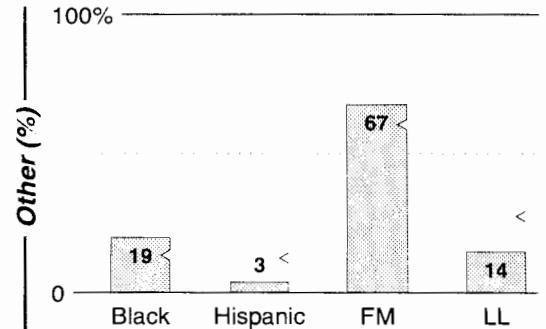

Cleveland (Cont.)

Metro Rank: **24** Pop: **2,114,662** Retail: **$22.624B** Gross Rev: **$103.9M** HH Inc: **$45,675** ↑

Calls	General Manager	Address, City, State ZIP	Phone	Fax	Owner Phone
WABQ-AM	John Linn	8000 Euclid Ave, Cleveland, OH 44103	216-231-8005	216-421-0738	941-561-8110
WAKS-FM	James Meltzer	1660 W. 2nd Street # 200, Cleveland, OH 44113	216-781-9667	216-781-5370	606-655-2267
WATJ-AM	Al Markic	PO Box 776, Chardon, OH 44024	440-286-1560	440-286-2727	440-286-1560
WBKC-AM	Clarence Bucaro	1 Radio Pl, Painesville, OH 44077	440-352-1460	440-352-8194	440-352-1460
WCCD-AM	Carl Miller	4 Summit Park Dr Ste 150, Independence, OH 44131	216-901-0921		805-987-0400
WCLV-FM	Rich Marschner	26501 Renaissance Pkwy, Cleveland, OH 44128	216-464-0900	216-464-2206	216-464-0900
WCRF-FM	Richard Lee	9756 Barr Rd, Cleveland, OH 44141	440-526-1111	440-526-1319	312-329-4438
WDLW-AM	Angel Ramos	PO Box 1330, Willoughby, OH 44096	216-344-0521	216-344-0511	513-829-7700
WDOK-FM	Chris Maduri	1 Radio Ln, Cleveland, OH 44114	216-696-0123	216-579-9365	212-975-6500
WELW-AM	Raymond Somich	PO Box 1330, Willoughby, OH 44096	440-946-1330	440-953-0320	440-946-1330
WENZ-FM	Isidoro Aguinaga	820 W Superior Ste 200, Cleveland, OH 44113	216-579-1111	216-575-9141	301-306-1111
WEOL-AM	Gary Kneisley	PO Box 4006, Elyria, OH 44036	440-322-3761	440-322-1536	440-322-3761
WERE-AM	Isidoro Aguinaga	820 W Superior Ste 200, Cleveland, OH 44113	216-579-1111	216-575-9141	301-306-1111
WGAR-FM	Jim Meltzer	5005 Rockside Rd Ste 530, Cleveland, OH 44131	216-328-9950	216-328-9952	606-655-2267
WHK-AM	Carl Miller	4 Summit Park Dr Ste 150, Independence, OH 44131	216-901-0921	216-901-1104	805-987-0400
WJMO-AM	Errol Dengler	2510 St Clair Ave, Cleveland, OH 44114	216-621-9300	216-771-4164	301-306-1111
WJTB-AM	James Taylor	105 Lake Ave, Elyria, OH 44035	440-327-1844	440-322-8942	440-327-1844
WKNR-AM	Dave Urbach	9446 Broadview Rd, Cleveland, OH 44147	440-838-1220	440-526-1993	805-987-0400
WMJI-FM	Jim Meltzer	310 Lakeside Ave 6th Fl, Cleveland, OH 44113	216-623-1105	216-687-3299	606-655-2267
WMMS-FM	James Meltzer	1660 W. 2nd Street # 200, Cleveland, OH 44113	216-781-9667	216-781-5370	606-655-2267
WMVX-FM	James Meltzer	1660 West 2nd St, Ste 200, Cleveland, OH 44113	216-781-9667	216-781-5370	606-655-2267
WNCX-FM	Walter Tiburski	1041 Huron Rd E, Cleveland, OH 44115	216-861-0100	216-696-0385	212-975-6500
WNWV-FM	Gary Kneisley	PO Box 4006, Elyria, OH 44036	440-322-3761	440-322-1536	440-322-3761
WOBL-AM	Doug Wilbur	PO Box 277, Oberlin, OH 44074	440-774-1320	440-774-1336	440-774-1320
WQAL-FM	Dave Urbach	1621 Euclid Ave Ste 1800, Cleveland, OH 44115	216-696-6666	216-348-0104	212-975-6500
WRMR-AM	Chris Maduri	1 Radio Ln, Cleveland, OH 44114	216-696-0123	216-579-9365	805-987-0400
WTAM-AM	James Meltzer	1660 West 2nd St, Ste 200, Cleveland, OH 44113	216-696-4444	216-579-1065	606-655-2267
WWMK-AM	Bill Scull	1422 Euclid Ave Ste 604, Cleveland, OH 44115	216-623-3500	216-623-3501	212-456-6118
WZAK-FM	Errol Dengler	2510 St Clair Ave, Cleveland, OH 44114	216-621-9300	216-771-4164	301-306-1111
WZJM-FM	Errol Dengler	2510 St Clair Ave, Cleveland, OH 44114	216-621-9300	216-771-4164	212-975-6500