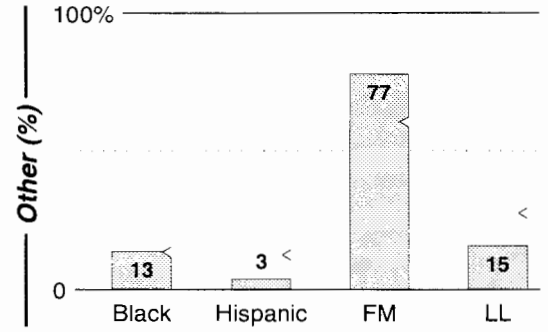

Panama City, FL

Metro Rank: **226** Pop: **151,646** Retail: **$2.058B** Gross Rev: **$6.4M** HH Inc: **$38,600** ↓