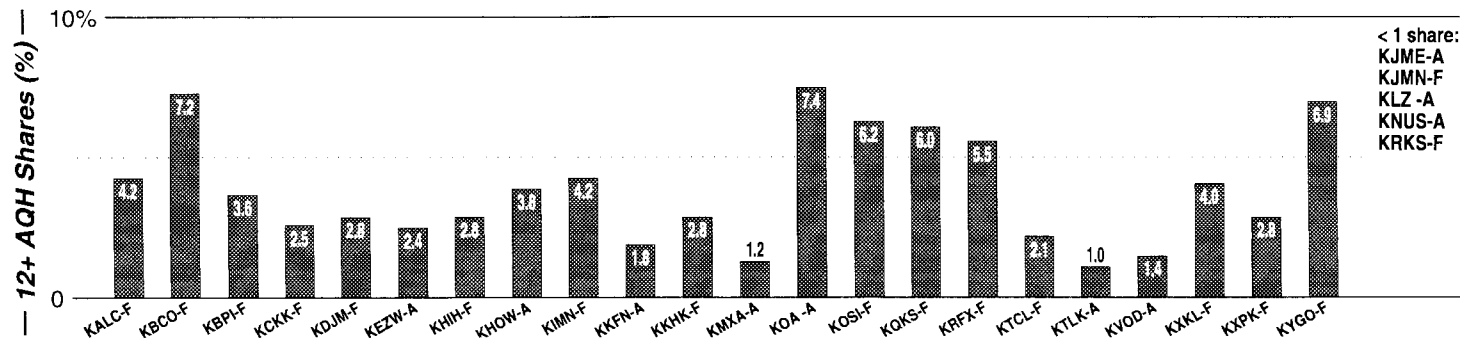

Calls	General Manager	Address, City, State ZIP	Phone	Fax	Owner Phone
KADZ-AM	Rhonda Sheya	730 W Hampden Ave Ste 300, Englewood, CO 80110	303-783-0880	303-761-1774	212-456-6118
KAGM-FM		PO Box 1023, Strasburg, CO 80136	303-622-4888	303-622-9258	303-622-4888
KALC-FM	Chad Hademan	1560 Broadway #1100, Denver, CO 80202	303-572-7000	303-615-5393	805-987-0400
KBCO-FM	Don Howe	2500 Pearl St Ste 315, Boulder, CO 80302	303-444-5600	303-220-9690	606-655-2267
KBJD-AM	Carolyn Bernhardt	3131 S Vaughn Way Ste 601, Aurora, CO 80014	303-750-5687	303-696-8063	805-987-0400
KBPI-FM	Don Howe	4695 S Monaco St, Denver, CO 80237	303-713-8000	303-713-8743	606-655-2267
KCKK-AMFM	Robert Call	1095 S Monaco Pkwy, Denver, CO 80224	303-321-0950	303-321-3383	336-691-4295
KCUV-AM	Richard Rocha	1580 Lincoln St Ste 700, Denver, CO 80203	303-861-1156	303-861-1158	305-463-5000
KDDZ-AM	Rhonda Sheya	730 W Hampden Ave Ste 300, Englewood, CO 80110	303-783-0880	303-761-1774	212-456-6118
KDJM-FM	David Burke	1560 Broadway #1100, Denver, CO 80202	303-832-5665	303-832-7000	212-975-6500
KDKO-AM	Jim Walker	4155 Grate St, Denver, CO 80216	303-295-1525	303-295-1521	
KEZW-AM	David Juris	10200 E Girard Ave Ste B130, Denver, CO 80231	303-696-1714	303-696-0522	312-222-3333
KHIH-FM	Don Howe	4695 S Monaco St, Denver, CO 80237	303-713-8000	303-713-8743	606-655-2267
KHOW-AM	Lee Larson	4695 S Monaco St, Denver, CO 80237	303-713-8000	303-713-8424	606-655-2267
KIMN-FM	David Burke	1560 Broadway #1100, Denver, CO 80202	303-832-5665	303-832-7000	212-975-6500
KJME-AM	Kris Roberts	828 Santa Fe Dr, Denver, CO 80204	303-623-1390	303-595-0131	817-251-1284
KJMN-FM	Rob Quinn	5660 Greenwood Plz Blvd #400, Englewood, CO 80111	303-721-9210	303-721-1435	310-820-5355
KKFN-AM	Robert Call	1095 S Monaco Pkwy, Denver, CO 80224	303-321-0950	303-320-0708	336-691-4295
KKHK-FM	David Juris	10200 E Girard Ave Ste B130, Denver, CO 80231	303-696-1714	303-696-0522	312-222-3333
KKYD-AM	John Ramirez	1221 S. Clarkson # 200, Denver, CO 80210	303-934-1234	303-934-1989	619-784-6900
KLDC-AM	Don Crawford Jr	2150 W 29th Ave Ste 300, Denver, CO 80211	303-433-5500	303-433-1555	215-628-3500
KLMO-AM	Mark Knudson	PO Box 799, Longmont, CO 80501	303-776-2323	303-776-1377	317-655-9999
KLTT-AM	Don Crawford Jr.	2150 W 29th Ave Ste 300, Denver, CO 80211	303-433-5500	303-433-1555	215-628-3500
KLVZ-AM	Zee Ferrufino	2727 Bryant St Ste 100, Denver, CO 80211	303-292-5266	303-433-1330	215-628-3500
KLZ-AM	Don Crawford Jr.	2150 W 29th Ave Ste 300, Denver, CO 80211	303-433-5500	303-433-1555	215-628-3500
KMXA-AM	Rob Quinn	5660 Greenwood Plz Blvd #400, Englewood, CO 80111	303-721-9210	303-721-1435	310-820-5355
KNUS-AM	Carolyn Bernhardt	3131 S Vaughn Way Ste 601, Aurora, CO 80014	303-750-5687	303-696-8063	805-987-0400
KOA-AM	Lee Larson	4695 S Monaco St, Denver, CO 80237	303-713-8000	303-713-8424	606-655-2267
KOSI-FM	David Juris	10200 E Girard Ave Ste B130, Denver, CO 80231	303-696-1714	303-696-0522	312-222-3333
KPOF-AM	Robert Dallenbach	3455 W 83rd Ave, Westminster, CO 80031	303-428-0910	303-429-0910	732-469-0991
KQKS-FM	Robert Call	1095 S Monaco Pkwy, Denver, CO 80224	303-321-0950	303-321-3383	336-691-4295
KRFX-FM	Don Howe	4695 S Monaco St, Denver, CO 80237	303-713-8000	303-713-8743	606-655-2267
KRKS-AMFM	Carolyn Bernhardt	3131 S Vaughn Way Ste 601, Aurora, CO 80014	303-750-5687	303-696-8063	805-987-0400
KTCL-FM	Don Howe	4695 S Monaco St, Denver, CO 80237	303-713-8000	303-713-8743	606-655-2267
KTLL-AM	Lee Larson	4695 S Monaco St, Denver, CO 80237	303-713-8000	303-713-8424	606-655-2267
KVCU-AM	Stephanie Savage	Univ of Colorado Campas Bx 207, Boulder, CO 80309	303-492-5031	303-492-1369	303-492-5503
KVOD-AM	David Burke	1560 Broadway #1100, Denver, CO 80202	303-832-5665	303-832-7000	214-630-9400
KWAB-AM	Chuck Lontine	3085 Bluff St, Boulder, CO 80301	303-444-1490	720-406-0028	415-788-0777
KXKL-FM	Pam Kenny	1560 Broadway #1100, Denver, CO 80202	303-832-5665	303-832-7000	212-975-6500
KXPK-FM	Chad Hademan	1560 Broadway #1100, Denver, CO 80202	303-572-7000	303-615-5393	214-525-7700
KYGO-FM	Robert Call	1095 S Monaco Pkwy, Denver, CO 80224	303-321-0950	303-321-3383	336-691-4295