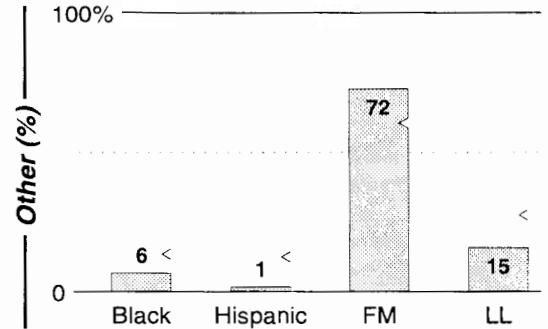

Charleston, WV

Metro Rank: **162** Pop: **253,991** Retail: **$3.164B** Gross Rev: **$13.6M** HH Inc: **$40,941** ↓