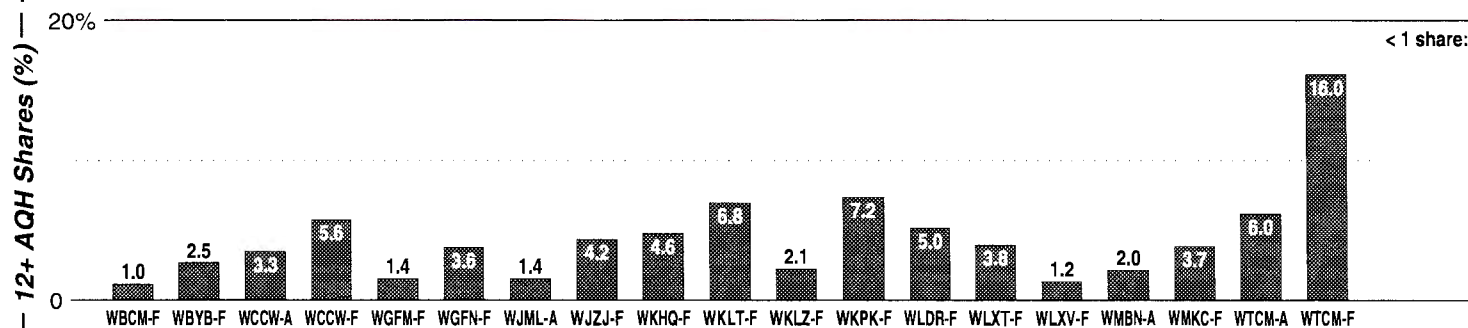

Traverse City-Petoskey, MI (Cont.)

Metro Rank: **196** Pop: **202,901** Retail: **$2.743B** Gross Rev: **$10.9M** HH Inc: **$41,243** ↓