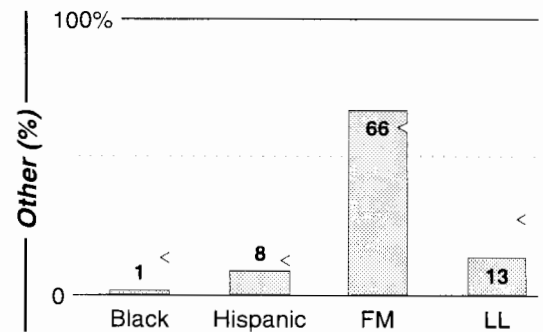

Boise, ID (Cont.)

Metro Rank: **124** Pop: **412,050** Retail: **$5.030B** Gross Rev: **$18.8M** HH Inc: **$46,285** ↑

Calls	General Manager	Address, City, State ZIP	Phone	Fax	Owner Phone
KARO-FM	Dick Lumenello	PO Box 63, Boise, ID 83707	208-344-6363	208-385-9064	606-655-2267
KBGN-AM	Nelson M. Wilson	3303 E Chicago St, Caldwell, ID 83605	208-459-3635		208-459-3635
KBOI-AM	Monty Ivey	PO Box 1280, Boise, ID 83701	208-336-3670	208-336-3734	702-804-5200
KBSU-AM	Jim Paluzzi	1910 University Dr, Boise, ID 83725	208-426-3663	208-344-6631	208-426-3663
KBXL-FM	Lee Schafer	1477 S Five Mile Rd, Boise, ID 83709	208-377-3790	208-377-3792	208-377-3790
KCID-FM	Bob Rosenthal	5601 Cassia St, Boise, ID 83705	208-344-3511	208-336-3264	414-332-9611
KCID-AM	Vicki Swain	PO Box 129, Ontario, OR 97914	208-344-3511	208-336-3264	414-332-9611
KCIX-FM	Dick Lumenello	PO Box 63, Boise, ID 83707	208-376-6666	208-327-8800	606-655-2267
KFXD-AM	Dick Lumenello	PO Box 63, Boise, ID 83707	208-344-6363	208-385-9064	606-655-2267
KFXJ-FM	Scott Ruelas	455 W Amity Rd, Meridian, ID 83642	208-888-4321	208-888-2841	414-332-9611
KGEM-AM	Bob Rosenthal	5601 Cassia St, Boise, ID 83705	208-344-3511	208-336-3264	414-332-9611
KIDO-AM	Dick Lumenello	PO Box 63, Boise, ID 83707	208-344-6363	208-385-9064	606-655-2267
KIZN-FM	Monty Ivey	1419 W Bannock St, Boise, ID 83702	208-336-3670	208-336-3734	702-804-5200
KJOT-FM	Bob Rosenthal	5601 Cassia St, Boise, ID 83705	208-344-3511	208-336-3264	414-332-9611
KKGL-FM	Monty Ivey	PO Box 1280, Boise, ID 83701	208-336-3670	208-336-3734	702-804-5200
KKIC-AM	Steve Sumner	PO Box 1600, Nampa, ID 83653	208-322-3437	208-463-7836	208-336-1145
KLTB-FM	Dick Lumenello	PO Box 63, Boise, ID 83707	208-344-6363	208-385-9064	606-655-2267
KMXM-FM	Larry Johnson	PO Box 5599, Twin Falls, ID 83303	208-735-1101	208-733-4196	404-229-7769
KQFC-FM	Monty Ivey	PO Box 1280, Boise, ID 83701	208-336-3670	208-336-3734	702-804-5200
KQXR-FM	Bob Rosenthal	5601 Cassia St, Boise, ID 83705	208-344-3511	208-336-3264	414-332-9611
KSPD-AM	Lee Schafer	1477 S Five Mile Rd, Boise, ID 83709	208-377-3790	208-377-3792	208-377-3790
KTIK-AM	Jeff Caves	251 South Capital Blvd, Boise, ID 83702	208-383-0080	208-375-9248	
KTPZ-FM	Larry Johnson	PO Box 5599, Twin Falls, ID 83303	208-735-0099	208-733-4196	404-229-7769
KWEI-FM	Randal Williamson	PO Box 45234, Boise, ID 83704	208-367-1859	208-383-9170	208-367-1859
KXLT-FM	Dick Lumenello	PO Box 63, Boise, ID 83707	208-344-6363	208-385-9064	606-655-2267
KZMG-FM	Monty Ivey	1419 W Bannock St, Boise, ID 83702	208-336-3670	208-336-3734	702-804-5200