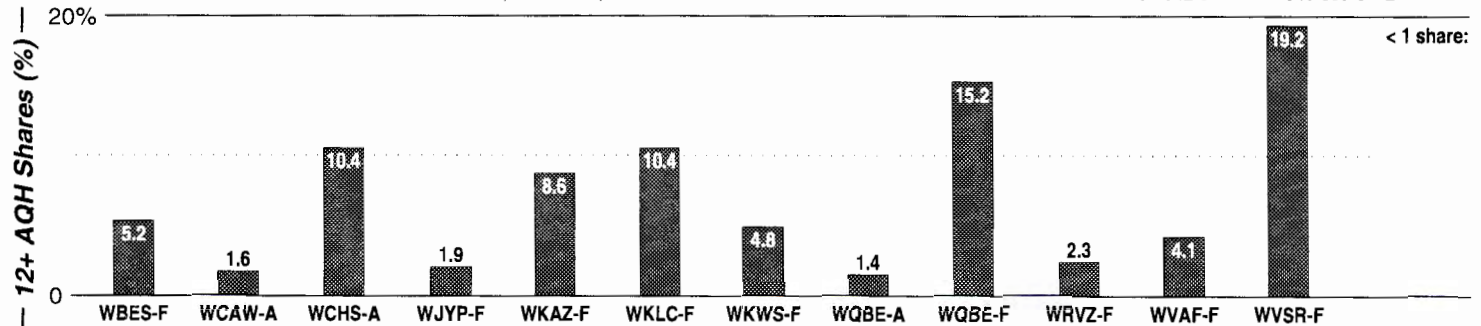

Charlotte-Gastonia-Rock Hill

Calls	FMT	City of License	Freq	PWR	HAAT	Combo	LMA	Rep	St	Owner	Acq	Price
WBAV	URBN	Gastonia	101.9	99.0	988	c		Katz	47	Infinity Bcstg	9805	g3
WBT	NEWS	Chester	99.3	7.6	604	a		CBS	69	Jefferson-Pilot Comm	9505	1,500
WCCJ	CHR	Harrisburg	92.7	6.0	328			Alied	95	Radio One Inc	0003 p	g3
WEND	ROCK	Salisbury	106.5	84.0	1047	b		McGvn	46	Dalton Group	9504	
WKKT	CTRY	Statesville	96.9	100.0	1549	d		Katz	61	AMFM Inc	9910 p	g
WLNK	AC	Charlotte	107.9	100.0	1694	a		CBS	62	Jefferson-Pilot Comm		
WLYT	SAC	Hickory	102.9	31.0	1536	d		Katz	59	AMFM Inc	9910 p	g
WNKS	CHR	Charlotte	95.1	100.0	1542	c		Crstl	62	Infinity Bcstg	9805	g3
WNMX	NOST	Waxhaw	106.1	32.0 #	364	e			95	GHB Bcstg	9506	st
WPEG	URBN	Concord	97.9	95.0	1611	c		Katz	62	Infinity Bcstg	9805	g3
WRFX	AOR	Kannapolis	99.7	84.0	1056	d		Katz	64	AMFM Inc	9910 p	g
WSOC	CTRY	Charlotte	103.7	100.0	1050	c		Katz	47	Infinity Bcstg	9805	g3
WSSS	AC	Charlotte	104.7	100.0	1211	c		Katz	72	Infinity Bcstg	9805	g3
WWMG	OLD	Shelby	96.1	99.0	1739	b		McGvn	48	Dalton Group	9307	4,500
WXRC	ROCK	Hickory	95.7	100.0	1021		1		62	Pacific Bcstg Group	9410	3,050