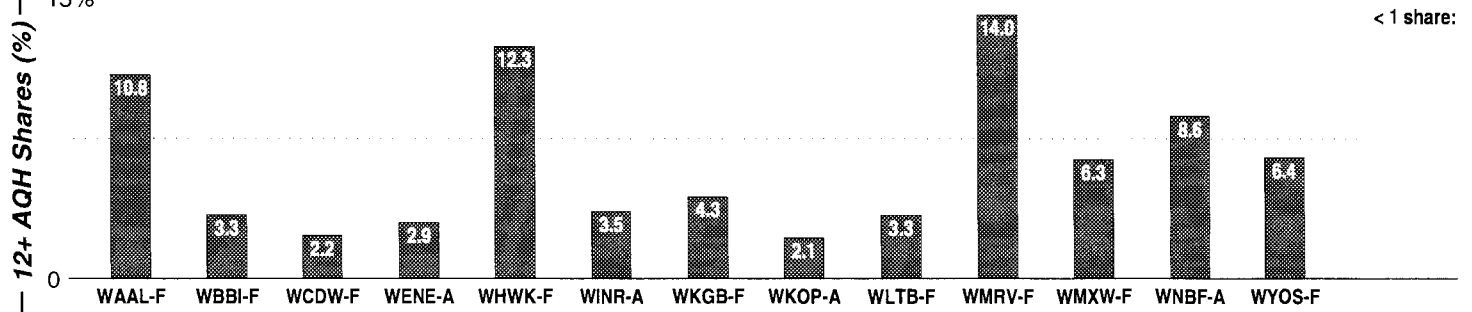

Birmingham, AL

FM Facilities	Calls	FMT	City of License	Freq	PWR	HAAT	Combo	LMA	Rep	St	Owner	Acq	Price		
	WBHJ	CHR	Tuscaloosa	95.7	100.0	981	b		Estmn	52	Cox Radio Inc	9811	17,000	d2	
	WBHK	URBN	Warrior	98.7	9.4 #	1122	b		Estmn	92	Cox Radio Inc	9811		d2	
	WDJC	REL	Birmingham	93.7	99.0	1007	g			68	Crawford Bcstg Co				
	WDXB	CTRY	Jasper	102.5	83.0	2098	e	3		62	AMFM Inc	9910	p	g	
	WENN	BLCK	Trussville	105.9	1.4	673		3	Sntry	93	AMFM Inc	9910	p	g	
	WFFN	CTRY	Cordova	95.3	5.0	354	f			87	New Century Radio	9310		610	c3
	WKLD	CTRY	Oneonta	97.7	4.0	341	a			68	Blount County Bcstg				
	WMLB	AC	Birmingham	96.5	100.0	1027	e	3	Sntry	61	AMFM Inc	9910	p	g	
	WODL	OLD	Birmingham	106.9	99.0	1152	c	2	Katz	59	Cox Radio Inc	9704		g1	
	WQEM	CHR	Columbiana	101.5	2.0 #	584				99	AMFM Inc				
	WQFN	CHR	Gadsden	103.7	77.0 #	1106	e	3	Sntry	66	AMFM Inc	9910	p	g	
	WRB	ROCK	Birmingham	107.7	100.0	1237	d		Crstl	69	Dick Bcstg Co Inc	9710		14,500	
	WRLH	ROCK	Homewood	97.3	0.6 #	1004		2		98	Cox Radio Inc	9912		na	