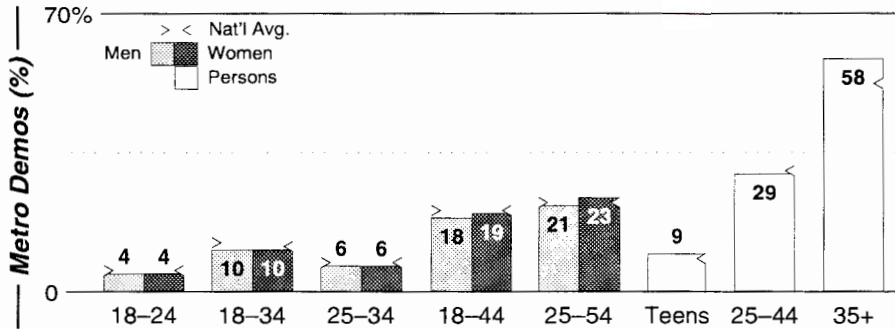

Charleston, WV

Metro Rank: **162** Pop: **253,991** Retail: **$3.164B** Gross Rev: **$13.6M** HH Inc: **$40,941** ↓