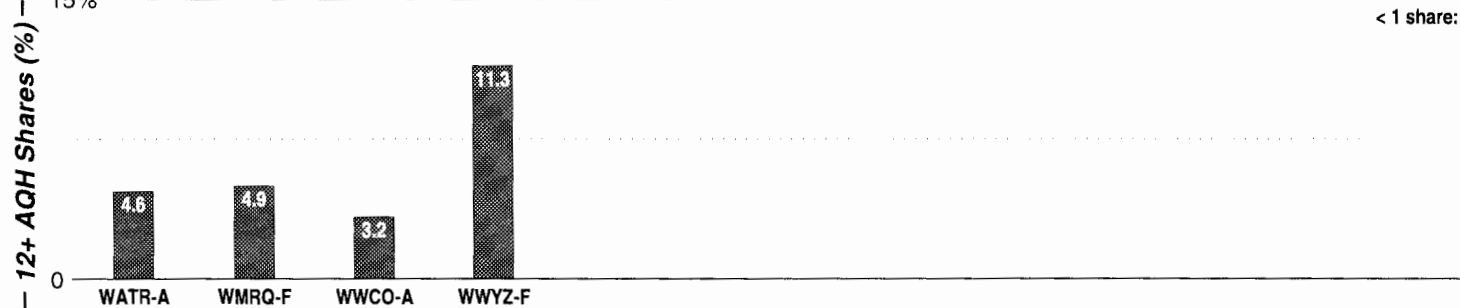

Calls	General Manager	Address, City, State ZIP	Phone	Fax	Owner Phone
WATR-AM	Tom Chute	1 Baldwin Ave, Waterbury, CT 06706	203-755-1121	203-574-3025	203-755-1121
WFNW-AM	Candido Carrelo	175 Church St, Naugatuck, CT 06770	203-723-0678	203-723-7565	203-723-7167
WWCO-AM	Wayne Mulligan	869 Blue Hills Ave, Bloomfield, CT 06002	203-755-9926	203-753-8729	203-661-4307
WZBG-FM	Jennifer Parsons	49 Commons Dr, Litchfield, CT 06759	860-567-3697	860-567-3292	860-567-3697

Calls	General Manager	Address, City, State ZIP	Phone	Fax	Owner Phone
WATR-AM	Tom Chute	1 Baldwin Ave, Waterbury, CT 06706	203-755-1121	203-574-3025	203-755-1121
WFNW-AM	Candido Carrelo	175 Church St, Naugatuck, CT 06770	203-723-0678	203-723-7565	203-723-7167
WWCO-AM	Wayne Mulligan	869 Blue Hills Ave, Bloomfield, CT 06002	203-755-9926	203-753-8729	203-661-4307
WZBG-FM	Jennifer Parsons	49 Commons Dr, Litchfield, CT 06759	860-567-3697	860-567-3292	860-567-3697