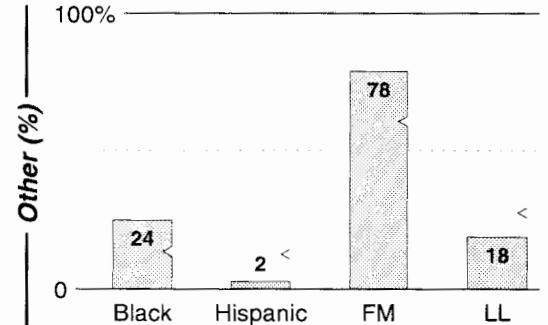

Texarkana, TX-AR

Metro Rank: **246** Pop: **123,223** Retail: **$1.580B** Gross Rev: **$5.6M** HH Inc: **$35,291** ↓