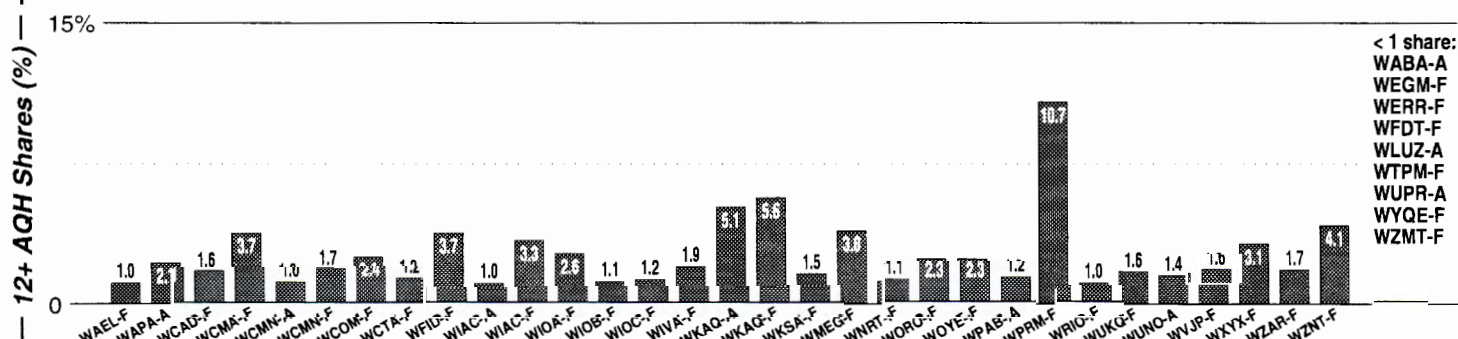

Calls	General Manager	Address, City, State ZIP	Phone	Fax	Owner Phone
WABA-AM	Hector R. Carbona	PO Box 188, Aguadilla, PR 00605	787-891-1230	787-882-2208	787-891-1230
WAEL-FM	Maria Pirallo	PO Box 1370, Mayaguez, PR 00681	787-832-0600	787-792-3140	787-832-0600
WAEL-AM	Maria Pirallo	PO Box 1370, Mayaguez, PR 00681	787-832-0600	787-792-3140	787-832-0600
WALO-AM	Alan Mejia	PO Box 9230, Humacao, PR 00792	787-852-1240	787-852-1280	787-852-1240
WAPA-AM	Wilfredo Blanco	134 Domenech Ave, Hato Rey, PR 00918	787-763-1066	787-763-4195	787-763-1066
WBMJ-AM	Janet Luttrell	PO Box 367000, San Juan, PR 00936	787-724-1190	787-722-5395	
WBRO-FM	Victor Falcon	PO Box 9297, Caguas, PR 00726	787-720-7797	787-272-6268	787-758-1300
WCAD-FM	Ralph Perez	PO Box 9024188, San Juan, PR 00902	787-726-6144	787-268-3313	787-726-6144
WCGB-AM	Victor Rosario	PO Box 248, Juana Diaz, PR 00795	787-837-1060	787-260-1060	
WCMA-FM	Raul Fuster	1607 Ave Ponce de Leon Ste 102, Santurce, PR 00909	787-723-9210	787-723-6673	305-441-6901
WCMN-FM	Byton Mitchell	PO Box 436, Arecibo, PR 00613	787-878-0070	787-880-1112	
WCMN-AM	Byron Mitchell	PO Box 436, Arecibo, PR 00613	787-878-0070	787-880-1112	
WCOM-FM	Hilary Hattler	PO Box 949, Guaynabo, PR 00970	787-720-5001	787-720-2126	305-441-6901
WCTA-FM	Hilary Hantter	PO Box 1718, Mayaguez, HI 00680	787-720-5001	787-265-4090	305-441-6901
WDIN-FM	Sandra Rodriguez	PO Box 780, Camuy, PR 00627	787-724-3860	787-723-3882	
WEGM-FM	Raul Fuster	1607 Ave Ponce de Leon Ste 102, Santurce, PR 00909	787-723-9210	787-723-6673	305-441-6901
WEKO-AM	Francisco Acosta	PO Box 489, Mayaguez, PR 00681	787-834-1290	787-834-9845	787-798-7878
WENA-AM	Nephtali Rodriguez	PO Box 1338, Yauco, PR 00698	787-267-1330	787-267-1340	
WERR-FM	Lemuel Rivera	PO Box 29404, San Juan, PR 00929	787-751-6318	787-751-6854	787-751-6318
WEXS-AM	Enrique Garcia	PO Box 640, Patillas, PR 00723	787-839-0610	787-839-0960	787-839-0610
WFDT-FM	Juan Carlos Matos	PO Box 847, Mayaguez, PR 00681	787-833-2495	787-833-7940	
WFID-FM	Joe Pagan	PO Box 363222, San Juan, PR 00936	787-758-1300	787-751-2319	787-758-1300
WHQY-AM	Martin Colon	PO Box 1148, Salinas, PR 00751	787-824-3420	787-824-3420	787-824-3420
WIAC-FM	Valerie Mejia	PO Box 9023916, San Juan, PR 00902	787-798-7878	787-798-9613	787-798-7878
WIAC-AM	Valerie Mejia	PO Box 9023916, San Juan, PR 00902	787-798-7878	787-798-9613	787-798-7878
WIDA-AM	LuzSeleste Abreu	PO Box 188, Carolina, PR 00986	787-757-1414	787-769-4103	787-757-1733
WIOA-FM	Hilary Hattler	PO Box 949, Guaynabo, PR 00970	787-720-5001	787-720-2126	305-441-6901
WIOB-FM	Hilary Hattler	PO Box 949, Guaynabo, PR 00970	787-720-5001	787-720-2126	305-441-6901
WIOC-FM	Hilary Hattler	PO Box 949, Guaynabo, PR 00970	787-720-5001	787-720-2126	305-441-6901
WISA-AM	David Mercado	PO Box 750, Isabela, PR 00662	787-798-7878	787-721-0733	
WIVA-FM	Carmen Pagan	PO Box 487, Caguas, PR 00726	787-744-3131	787-743-0252	787-758-1300
WKAQ-FM	Unverto Piaggi	PO Box 364668, San Juan, PR 00936	787-758-5800	787-763-1854	787-758-5800
WKAQ-AM	Unverto Piaggi	PO Box 364668, San Juan, PR 00936	787-758-5800	787-763-1854	787-758-5800
WKFE-AM	Jose Juan Santiago	PO Box 324, Yauco, PR 00698	787-856-1320	787-856-4420	787-758-1300
WKJB-AM	Denise Bechrara	PO Box 1293, Mayaguez, PR 00681	787-834-6666	787-831-6925	787-834-6666
WKSA-FM	David Mercado	PO Box 750, Isabela, PR 00662	787-798-7878	787-721-0733	
WKVM-AM	Ana Melendez	Carbonell 415, San Juan, PR 00918	787-751-1380	787-758-9967	787-751-1380
WLEO-AM	Juan-Jose Santiago	PO Box 7213, Ponce, PR 00732	787-842-3038	787-840-0049	787-758-1300
WLEY-AM	Juan-Jose Santiago	PO Box 7213, Ponce, PR 00732	787-842-3038	787-840-0049	787-758-1300
WLRP-AM	Alfredo Perez	PO Box 1670, San Sebastian, PR 00685	787-896-1460	787-896-8100	787-896-1460
WLUZ-AM	Tony Trelles	PO Box 9394, San Juan, PR 00908	787-785-1600	787-785-2094	787-721-1515