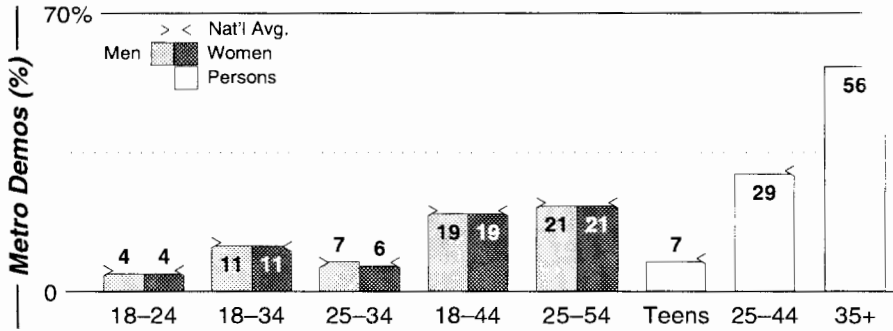

Reading, PA

Metro Rank: **131** Pop: **359,488** Retail: **$4.032B** Gross Rev: **$11.1M** HH Inc: **$46,059** ↑

Calls	FMT	City of License	Freq	PWR	HAAT	Combo	LMA	Rep	St	Owner	Acq	Price
WBYN	REL	Boyertown	107.5	30.0	610				60	WDAC Radio Co Inc	9111	4,300
WIOV	CTRY	Ephrata	105.1	11.0 #	1017	b		McGvn	62	Brill Media Co	8501	1,750 ac
WLEV	AC	Allentown	100.7	11.0	1073			McGvn	47	Citadel Comm Corp	9710	23,000
WRFY	CHR	Reading	102.5	19.0	807	a		Allied	62	Chase Radio Partners	0002 p	g1

Calls	FMT	City of License	Freq	Day	Night	Combo	LMA	Rep	St	Owner	Acq	Price
WEEU	MOR	Reading	830	5.0 #	6.00			McGvn	31	WEEU Bcstg Co	4612	
WIOV	SPRT	Reading	1240	1.0	1.00	b			46	Brill Media Co	8108	1,900
WRAW	NOST	Reading	1340	1.0	1.00	a		Katz	22	Clear Channel Comm	9607	g1

Calls	General Manager	Address, City, State ZIP	Phone	Fax	Owner Phone
WBYN-FM	John White	280 Mill St, Boyertown, PA 19512	610-369-7777	610-369-7780	717-284-4123
WEEU-AM	David Kline	34 N 4th St, Reading, PA 19601	610-376-7335	610-376-7756	610-376-7335
WIOV-AM	Mitch Carroll	PO Box 430, Ephrata, PA 17522	717-738-1191	717-738-1661	812-423-6200
WRAW-AM	Mike Shannon	1265 Perkiomen Ave, Reading, PA 19602	610-376-6671	610-376-1270	606-655-2267
WRFY-FM	Mike Shannon	1265 Perkiomen Ave, Reading, PA 19602	610-376-6671	610-376-1270