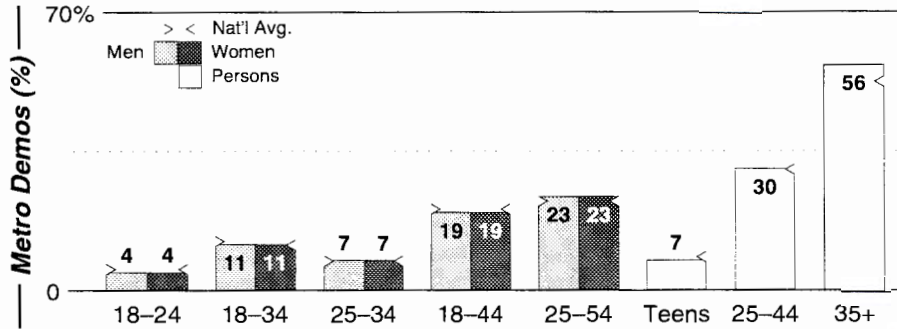

Bridgeport, CT

Metro Rank: **112** Pop: **447,839** Retail: **$6.253B** Gross Rev: **$20.7M** HH Inc: **$79,996** ↑

Calls	FMT	City of License	Freq	PWR	HAAT	Combo	LMA	Rep	St	Owner	Acq	Price
WEBE	AC	Westport	107.9	50.0	384	a		Crstl	82	Nassau Bcstg Ptrs LP	0003 p	g4
WEZN	AC	Bridgeport	99.9	27.5	669			Katz	60	Cox Radio Inc	9704	g
WKCI	CHR	Hamden	101.3	15.0	876			McGvn	69	Clear Channel Comm	9205	14,000
WPLR	AOR	New Haven	99.1	15.0	906			Estmn	44	Cox Radio Inc	9908 p	g

Calls	FMT	City of License	Freq	Day	Night	Combo	LMA	Rep	St	Owner	Acq	Price
WADS	SPAN	Ansonia	690	3.2	0.00				56	Radio Amor Inc	9401	450
WCUM	SPAN	Bridgeport	1450	1.0	1.00				41	Radio Cumbre Bcstg	9007	550 st
WDJZ	SPAN	Bridgeport	1530	5.0	0.00				77	Carrelo, Candido D.	9204	200
WFIF	REL	Milford	1500	5.0	0.00			Salem	65	Blount Comm Group	8204	538
WICC	MOR	Bridgeport	600	1.0	0.50	a		Crstl	26	Nassau Bcstg Ptrs LP	0003 p	g4

Calls	General Manager	Address, City, State ZIP	Phone	Fax	Owner Phone
WADS-AM	Abraham Hernandez	PO Box 384, New Haven, CT 06513	203-777-7690	203-782-3565	203-777-7690
WCUM-AM	Pablo Colon	1862 State Street Ext, Bridgeport, CT 06605	203-335-1450	203-331-9378	203-335-1450
WDJZ-AM	Candido D. Carrelo	175 Church St, Naugatuck, CT 06770	203-723-0678	203-723-7565	203-723-7167
WEBE-FM	Vince Cremona	2 Lafayette Sq, Bridgeport, CT 06604	203-333-9108	203-384-0600	609-452-9696
WEZN-FM	John Ryan	10 Middle St, Bridgeport, CT 06604	203-366-9321	203-336-9988	404-843-5000
WFIF-AM	Bill Blount	90 Kay Ave, Milford, CT 06460	203-878-5915		401-737-0700
WICC-AM	Vince Cremona	2 Lafayette Sq, Bridgeport, CT 06604	203-366-6000	203-384-0600	609-452-9696