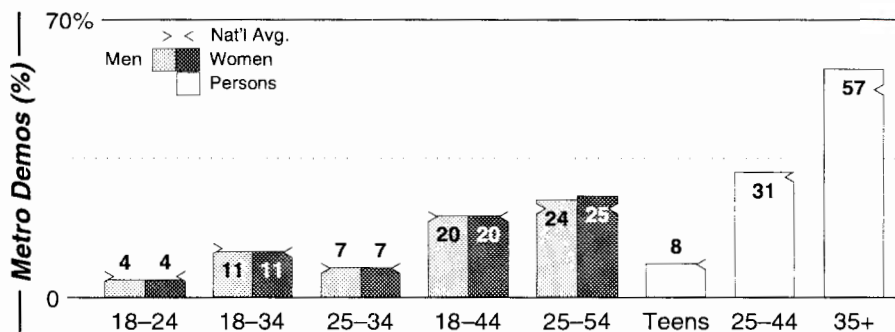

Morristown, NJ

Metro Rank: **99** Pop: **468,151** Retail: **$5.701B** Gross Rev: **N/A** HH Inc: **$74,970** ↑