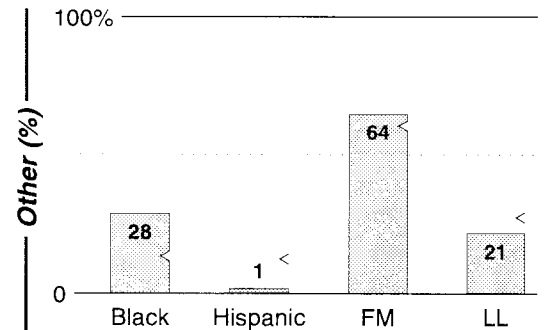

Mobile, AL (Cont.)

Metro Rank: **88** Pop: **540,219** Retail: **$5.517B** Gross Rev: **$21.3M** HH Inc: **$40,738** ↓

Calls	General Manager	Address, City, State ZIP	Phone	Fax	Owner Phone
WABB-AMFM	Bernie Dittman	PO Box 2148, Mobile, AL 36652	334-432-5572	334-438-4044	334-432-5572
WABF-AM	Jim Martin	PO Box 1220, Fairhope, AL 36533	334-928-2384	334-928-9229	334-981-7671
WAVH-FM	Barry Wood	3725 Airport Blvd Ste 199, Mobile, AL 36608	334-344-1065	334-316-3733	334-344-1065
WBCA-AM	Walter Bowen	1318 S Main St, Atmore, AL 36502	334-937-5596	334-368-4227	334-937-5596
WBHY-AM	Wilbur Goforth	PO Box 1328, Mobile, AL 36633	334-473-8488	334-473-8854	334-473-8488
WBLX-FM	Bernie Barker	1204 Dauphin St, Mobile, AL 36604	334-432-7609	334-432-2054	312-867-0091
WCSN-FM	Damon Collins	PO Box 1919, Gulf Shores, AL 36547	334-967-1057	334-967-1050	502-443-8058
WDLT-AMFM	Bernie Barker	1204 Dauphin St, Mobile, AL 36604	334-432-7609	334-432-2054	312-867-0091
WDWG-FM	David Coppick	555 Broadcast Dr Fl 3, Mobile, AL 36606	334-450-0100	334-479-6418	606-655-2267
WGOK-AM	Bernie Barker	1 Office Park Ste 215, Mobile, AL 36609	334-341-0104	334-341-0518	312-867-0091
WHEP-AM	Clark Stewart	PO Box 1747, Foley, AL 36536	334-943-7131	334-943-5866	334-943-7131
WKSJ-FM	David Coppick	555 Broadcast Dr Fl 3, Mobile, AL 36606	334-450-0100	334-479-3418	606-655-2267
WKSJ-AM	David Coppock	555 Broadcast Dr Fl 3, Mobile, AL 36606	334-450-0100	334-479-3418	606-655-2267
WLPR-AM	Wilbur Goforth	PO Box 1328, Mobile, AL 36633	334-473-8488	334-473-8854	334-473-8488
WLTV-AM	Tom Alexandra	1263 Battleship Pkwy, Spanish Fort, AL 36527	334-626-1090	334-626-1099	281-837-7777
WMOB-AM	Theodore Tucker	PO Box 63, Mobile, AL 36601	334-432-1360		334-432-1360
WMXC-FM	David Coppock	555 Broadcast Dr Fl 3, Mobile, AL 36606	334-450-0100	334-479-3418	606-655-2267
WNXP-FM	Tim Camp	PO Box 1661, Mobile, AL 36633	334-438-5460	334-438-5462	334-438-5460
WNTM-AM	David Coppick	555 Broadcast Dr Fl 3, Mobile, AL 36606	334-450-0100	334-479-3418	606-655-2267
WQUA-FM	Tom Wilson	PO Box 180426, Mobile, AL 36618	334-476-3080	334-476-6415	301-608-3203
WRKH-FM	David Coppock	555 Broadcast Dr Fl 3, Mobile, AL 36606	334-450-0100	334-479-3418	606-655-2267
WYOK-FM	Bernie Baker	1 Office Park Ste 215, Mobile, AL 36609	334-341-0104	334-341-0518	312-867-0091
WZEW-FM	Barry Wood	3725 Airport Blvd Ste 199, Mobile, AL 36608	334-344-4005	334-694-1064	334-344-1065