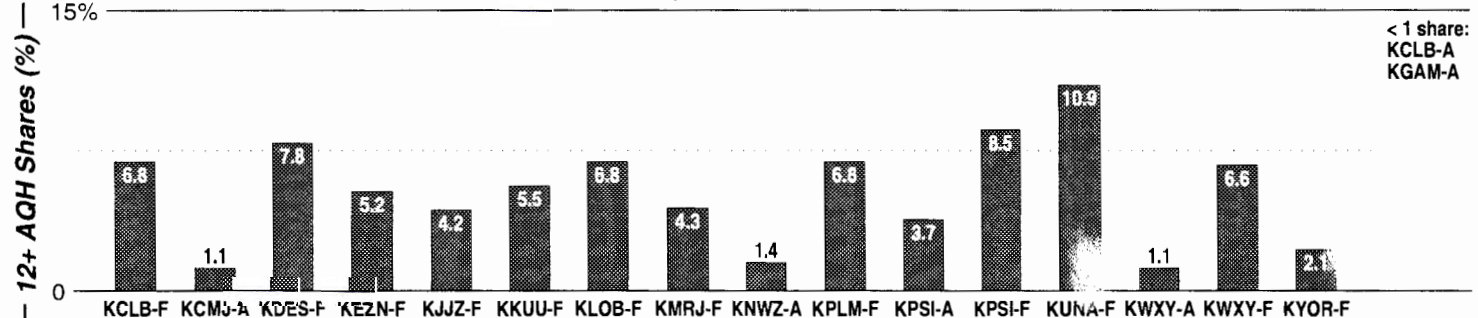

Calls	General Manager	Address, City, State ZIP	Phone	Fax	Owner Phone
KCLB-AMFM	Bruce Johnson	490 S Farrell Dr Ste 210, Palm Springs, CA 92262	760-320-6818	760-320-1493	706-724-0851
KCMJ-AM	Bruce Johnson	490 S Farrell Dr Ste 210, Palm Springs, CA 92262	760-320-6818	760-320-1493	706-724-0851
KDES-FM	Terry Masters	2100 E Tahquitz Canyon Way, Palm Springs, CA 92262	760-325-2582	760-322-3562	760-325-2582
KESQ-AM	Bill Evans	42650 Melanie Pl, Palm Desert, CA 92211	760-568-6830	760-568-3984	816-271-8505
KEZN-FM	Richard Bullen	PO Box 291, Palm Desert, CA 92261	760-340-9383	760-340-5756	212-975-6500
KGAM-AM	Terry Masters	2100 E Tahquitz Canyon Way, Palm Springs, CA 92262	760-325-2582	760-322-3562	760-325-2582
KJJZ-FM	Todd Marker	PO Box 1825, Palm Springs, CA 92262	760-320-4550	760-320-3037	760-320-4550
KKUU-FM	Bruce Johnson	490 S Farrell Dr Ste 210, Palm Springs, CA 92262	760-320-6818	760-320-1493	706-724-0851
KLOB-FM	Tony Billett	41601 Corporate Way, Palm Desert, CA 92260	760-341-5837	760-341-0951	310-820-5355
KMRJ-FM	Daniel P Mitchell	1061 South Palm Canyon Dr, Palm Springs, CA 92264	760-778-6995	760-778-1249	760-778-6995
KNWZ-AM	Bruce Johnson	490 S Farrell Dr Ste 210, Palm Springs, CA 92262	760-320-6818	760-320-1493	706-724-0851
KPLM-FM	Todd Marker	PO Box 1825, Palm Springs, CA 92262	760-320-4550	760-320-3037	760-320-4550
KPSI-AMFM	Terry Masters	2100 E Tahquitz Canyon Way, Palm Springs, CA 92262	760-325-2582	760-322-3562	760-325-2582
KUNA-FM	Bill Evans	42650 Melanie Pl, Palm Desert, CA 92211	760-568-6830	760-568-3984	816-271-8505
KWXY-AMFM	Glen Barnett	68700 Dinah Shore Dr, Cathedral City, CA 92234	760-328-1104	760-328-7814	760-328-1104
KXPS-AM	Bruce Johnson	490 S Farrell Dr Ste 210, Palm Springs, CA 92262	760-320-6818	760-320-1493	706-724-0851
KYOR-FM	Bruce Johnson	490 S Farrell Dr Ste 210, Palm Springs, CA 92262	760-320-6818	760-320-1493	706-724-0851