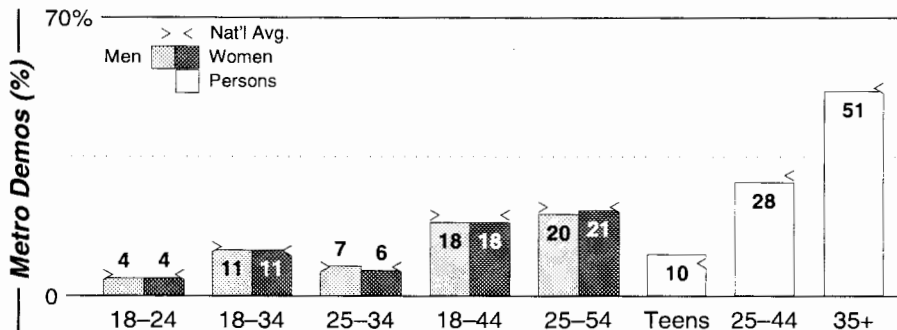

Alexandria, LA

Metro Rank: **203** Pop: **187,862** Retail: **$1.703B** Gross Rev: **$5.5M** HH Inc: **$34,817** ↓