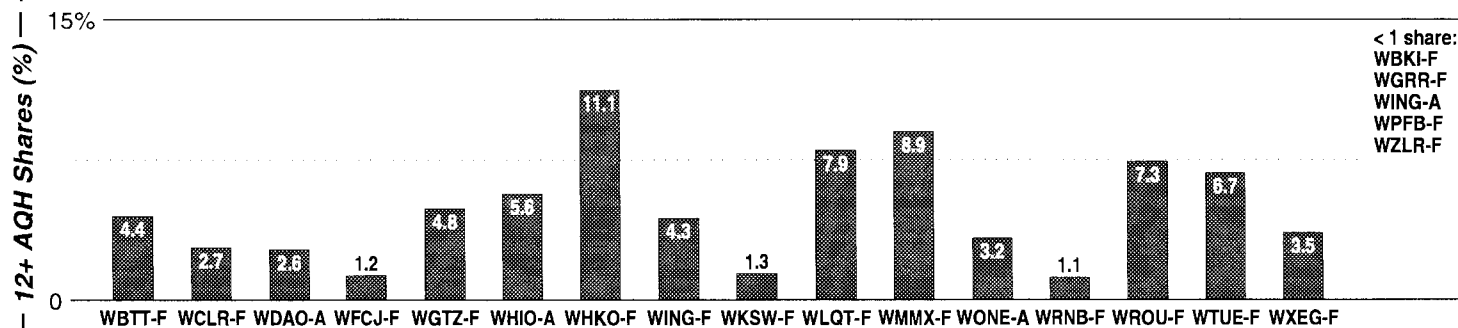

Dayton, Ohio (Cont.)

Metro Rank: **56** Pop: **987,339** Retail: **$10.835B** Gross Rev: **$40.0M** HH Inc: **$45,544** ↑