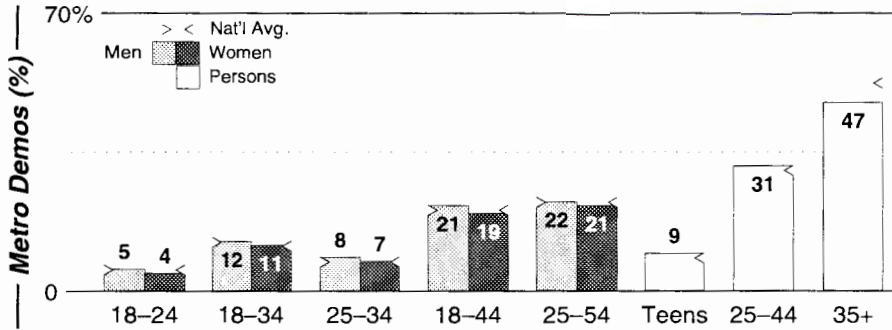

Riverside-San Bernardino (Cont.)

Metro Rank: **28** Pop: **1,808,460** Retail: **$15.088B** Gross Rev: **$38.3M** HH Inc: **$40,019** ↓

Calls	General Manager	Address, City, State ZIP	Phone	Fax	Owner Phone
KAEH-FM	Barbara Brindisi	PO Box 2235, Sun City, CA 92586	909-769-9734	909-769-0443	909-769-9734
KATY-FM	Theresa Kolbas	27450 Ynez Rd Ste 316, Temecula, CA 92591	909-506-1222	909-506-1213	909-506-1222
KBHR-FM	Rick Herrick	PO Box 2979, Big Bear City, CA 92314	909-584-5247	909-584-5347	909-584-5347
KCAL-FM	Jeff Parke	1940 Orange Tree Ln Ste 200, Redlands, CA 92374	909-793-3554	909-798-6627	909-793-3550
KCAL-AM	Paul Petrilli	1950 S Sunwest Ln Ste 302, San Bernardino, CA 92408	909-384-9750	909-884-5844	310-820-5355
KCKC-AM	Roy Laughlin	3400 Riverside Dr Ste 800, Burbank, CA 91505	909-784-4210	909-784-4213	606-655-2267
KCXX-FM	Bill McNulty	740 W 4th St, San Bernardino, CA 92410	909-384-1039	909-888-7302	310-330-3123
KDIF-AM	Gilberto Esquivel	3400 Riverside Dr Ste 800, Burbank, CA 91505	909-784-4210	909-784-4213	606-655-2267
KELT-FM	Greg Peterson	99 Long Court Suite 200, Thousand Oaks, CA 91360	909-248-9270	909-786-8908	707-543-0100
KFRG-FM	Tom Hoyt	900 E Washington St Ste 315, Colton, CA 92324	909-825-9525	909-825-0441	212-975-6500
KGGI-FM	Robert Ridzak	2001 Iowa Ave Ste 200, Riverside, CA 92507	909-684-1991	909-274-4949	
KHPY-AM	Gayle Van Voorhis	PO Box 909, Moreno Valley, CA 92556	909-247-5479		909-864-3391
KIKA-AM	Bill Martinez	9485 Haven Ave, Rancho Cucamonga, CA 91730	909-483-1500	909-483-1515	714-502-9494
KKDD-AM	Robert Ridzak	2001 Iowa Ave Ste 200, Riverside, CA 92507	909-684-1991	909-274-4911	214-922-8700
KLTH-AM	Dave Armstrong	701 N Brand Blvd Ste 550, Glendale, CA 91203	909-885-6555	909-381-9563	805-987-0400
KMET-AM	Robin Bivona	PO Box 1490, Banning, CA 92220	909-849-4644	909-849-3114	949-261-6117
KOLA-FM	Jeff Parke	1940 Orange Tree Ln Ste 200, Redlands, CA 92374	909-793-3554	909-798-6627	909-793-3550
KPRO-AM	Ronnie Olenick	7351 Lincoln Ave, Riverside, CA 92504	909-688-1570	909-688-7009	909-688-1570
KREA-FM	Seong Hwan Jun	4525 Wilshire Blvd, Los Angeles, CA 90010	323-935-0606	323-935-7779	214-630-9400
KSDT-AM	Jay Raymond	2615 West Devonshire, Hemet, CA 92545	909-925-1320	909-658-4843	805-240-2070
KSZZ-AM	Paul Petrilli	1950 S Sunwest Ln Ste 302, San Bernardino, CA 92408	909-384-9750	909-884-5844	310-820-5355
KWRM-AM	William Roberts	PO Box 100, Corona, CA 91718	909-737-1370	909-735-9572	909-737-1370
KWRP-FM	Helen Jones	475 W Stetson Ave Ste U, Hemet, CA 92543	909-929-5088	909-658-8822	912-746-6286
KXFG-FM	Tom Hoyt	900 E Washington St Ste 315, Colton, CA 92324	909-825-9525	909-825-0441	212-975-6500
KXRS-FM	Pedro Gutierrez	3600 Lime St Ste 126, Riverside, CA 92501	909-275-5277	909-275-5316	805-240-2070
KXSB-FM	Pedro Gutierrez	3600 Lime St Ste 126, Riverside, CA 92501	909-275-5277	909-275-5316	805-240-2070