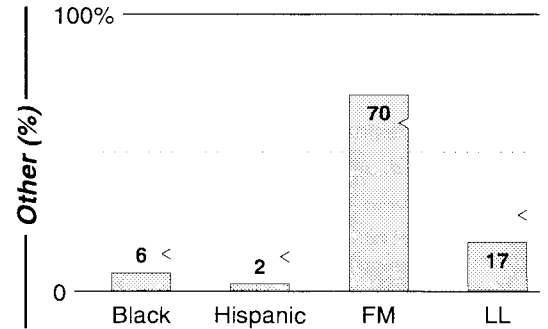

Erie, PA

Metro Rank: **156** Pop: **279,640** Retail: **$3.147B** Gross Rev: **$11.6M** HH Inc: **$42,162** ↓