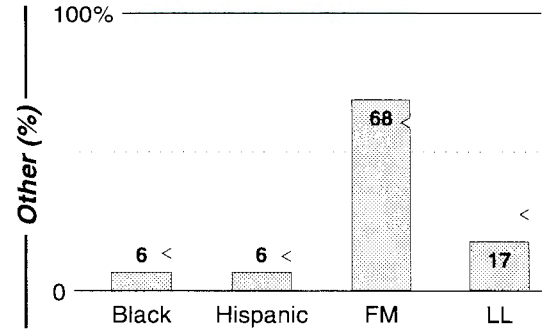

Quad Cities, IA-IL (Cont.)

Metro Rank: Pop: **359,200** Retail: **$3.769B** Gross Rev: **$15.1M** HH Inc: **$40,154** ↓

Calls	General Manager	Address, City, State ZIP	Phone	Fax	Owner Phone
KBEA-FM	Mark Hanson	1229 Brady St, Davenport, IA 52803	319-326-2541	319-326-1819	312-867-0091
KBOB-FM	Mark Hanson	1229 Brady St, Davenport, IA 52803	319-326-2541	319-326-1819	312-867-0091
KCQQ-FM	Larry Rosmilso	3535 E Kimberly Rd, Davenport, IA 52807	319-344-7000	319-344-7007	703-356-6000
KJOC-AM	Mark Hanson	1229 Brady St, Davenport, IA 52803	319-326-2541	319-326-1819	312-867-0091
KMXG-FM	Larry Rosmilso	3535 E Kimberly Rd, Davenport, IA 52807	319-344-7000	319-344-7007	703-356-6000
KORB-FM	Mark Hanson	1229 Brady St, Davenport, IA 52803	319-326-2541	319-326-1819	312-867-0091
KUUL-FM	Larry Rosmilso	3535 E Kimberly Rd, Davenport, IA 52807	319-344-7000	319-344-7007	703-356-6000
WDLM-AM	Lane Morgan	PO Box 149, East Moline, IL 61244	309-234-5111		312-329-4438
WGEN-AM	Sue Stackhouse	937 SE 2nd St, PO Box 222, Galva, IL 61434	309-932-2288	309-932-2248	309-582-5666
WHHK-FM	Sue Stackhouse	937 SE 2nd St, PO Box 222, Galva, IL 61434	309-932-2288	309-932-2248	309-582-5666
WHTS-FM	Larry Rosmilso	3535 E Kimberly Rd, Davenport, IA 52807	319-344-9487	319-344-7037	843-884-0520
WJRE-FM	Gary Petersen	PO Box 266, Kewanee, IL 61443	309-853-4471	309-853-4474	217-824-3395
WKBF-AM	Larry Rosmilso	3535 E Kimberly Rd, Davenport, IA 52807	319-344-9487	319-344-7037	843-884-0520
WKEI-AM	Gary Petersen	PO Box 266, Kewanee, IL 61443	309-853-4471	309-853-4474	217-824-3395
WLLR-AMFM	Larry Rosmilso	3535 E Kimberly Rd, Davenport, IA 52807	319-344-7000	319-344-7007	703-356-6000
WOC-AM	Larry Rosmilso	3535 E Kimberly Rd, Davenport, IA 52807	319-344-7000	319-344-7007	703-356-6000
WRMJ-FM	John Hoscheidt	PO Box 187, Aledo, IL 61231	309-582-5666	309-582-5667	309-582-5666
WXLP-FM	Mark Hanson	1229 Brady St, Davenport, IA 52803	319-326-2541	319-326-1819	312-867-0091