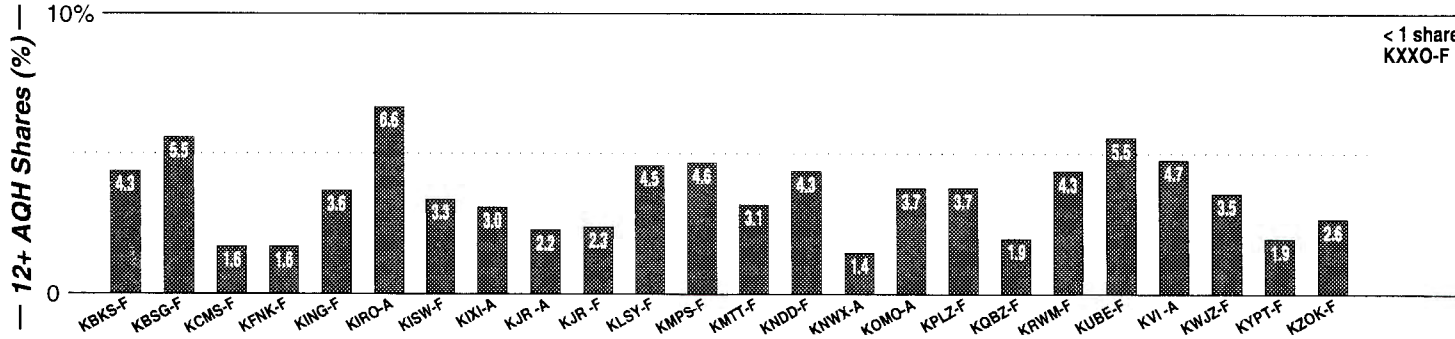

Calls	General Manager	Address, City, State ZIP	Phone	Fax	Owner Phone
KARR-AM	Don Horton	PO Box 883, Kirkland, WA 98083	425-828-6738		510-568-6200
KBKS-FM	Lisa Decker	1000 Dexter Ave N Ste 100, Seattle, WA 98109	206-805-1061	206-805-0923	212-975-6500
KBLE-AM	Laura W Kilkelly	114 Lakeside Ave, Seattle, WA 98122	206-324-2000	206-322-4670	206-324-2000
KBRD-AM	Skip Marrow	125 N Turner St, Olympia, WA 98506	360-943-5539		360-943-5539
BRO-AM	Chris Hanley	71 Yesler Way, Seattle, WA 98104	206-583-0811	206-583-0811	760-322-1217
BSG-AM/FM	Steve Oshin	1820 Eastlake Ave E, Seattle, WA 98102	206-343-9700	206-343-0481	610-660-5610
KCIS-AM	David Fitts	19303 Fremont Ave N, Seattle, WA 98133	206-546-7350	206-546-7372	206-546-7350
KCMS-FM	David Fitts	19303 Fremont Ave N, Seattle, WA 98133	206-546-7350	206-546-7372	206-546-7350
KENU-AM	John Ramsey	12401SE 320th GreenRiverColleg, Auburn, WA 98092	360-802-1330	253-288-3460	360-802-3008
KFNK-FM	Bob Case	4301 S Pine St, Tacoma #444, Tacoma, WA 98409	253-671-0195	253-671-2484	425-653-5510
KGHO-AM	Brian Spencer	120 State Ave NE, Olympia, WA 98501	360-491-9200		360-491-9200
KGNW-AM	Richard Ulrich	2815 2nd Ave Ste 550, Seattle, WA 98121	206-443-8200	206-777-1133	805-987-0400
KGY-AM	Dick Pust	PO Box 1249, Olympia, WA 98507	360-943-1240	360-352-1222	360-943-1240
KHHO-AM	Michelle Grosenick	190 Queen Anne Ave N Ste 100, Seattle, WA 98109	206-285-2295	206-286-2376	206-624-2888
KING-FM	Jennifer Ridewood	333 Dexter Ave N Ste 400, Seattle, WA 98109	206-448-3981	206-448-0928	206-448-3981
KIRO-AM	Dennis McCormick	1820 Eastlake Ave E, Seattle, WA 98102	206-726-7000	206-726-7001	610-660-5610
KISW-FM	Clark Ryan	1100 Olive Way STE 1650, Seattle, WA 98101	206-285-7625	206-282-7018	610-660-5610
KITZ-AM	Jamison White	10818 NE Coxley Dr, Vancouver, WA 98662			
KIXI-AM	Marc Kaye	3650 131st Ave SE Ste 550, Bellevue, WA 98006	425-653-9462	425-659-9464	415-771-5709
KJR-AM/FM	Michelle Grosenick	190 Queen Anne Ave N Ste 100, Seattle, WA 98109	206-285-2295	206-286-2376	206-624-2888
KKDZ-AM	Joe Degroot	200 1st Ave W Ste 104, Seattle, WA 98119	206-281-5300	206-281-8881	212-456-6118
KKOM-AM	Richard Ulrich	2815 2nd Ave Ste 550, Seattle, WA 98121	206-443-8200	206-777-1133	805-987-0400
KKOL-AM	Richard Ulrich	2815 2nd Ave Ste 550, Seattle, WA 98121	206-443-8200	206-777-1133	805-987-0400
KLDY-AM	Skip Marrow	125 N Turner St, Olympia, WA 98506	360-943-5539		360-563-0735
KLFE-AM	Richard Ulrich	2815 2nd Ave Ste 550, Seattle, WA 98121	206-443-8200	206-777-1133	805-987-0400
KLSY-FM	Marc Kaye	3650 131st Ave SE Ste 550, Bellevue, WA 98006	425-653-9462	425-659-9464	415-771-5709
KMIH-FM	Nick DeVogel	9100 SE 42nd St, Mercer Island, WA 98040	206-236-3296	206-236-3342	206-236-3296
KMPS-FM	Rod Krebs	1000 Dexter Ave N Ste 100, Seattle, WA 98109	206-805-0941	206-805-0907	212-975-6500
KMTT-FM	Chris Mays	1100 Olive Way Ste 1550, Seattle, WA 98101	206-233-1037	206-233-8979	610-660-5610
KNDD-FM	Steve Oshin	1100 Olive Way Ste 1550, Seattle, WA 98101	206-622-3251	206-682-8349	610-660-5610
KNWX-AM	Richard Carlson	1820 Eastlake Ave E, Seattle, WA 98102	206-726-7000	206-726-7001	610-660-5610
KOMO-AM	Rob Dunlop	1809 7th Ave Ste 200, Seattle, WA 98101	206-223-5700	206-516-3110	206-443-4000
KPLZ-FM	Rob Dunlop	1809 7th Ave Ste 200, Seattle, WA 98101	206-223-5700	206-292-1015	206-443-4000
KQBZ-FM	Richard Carlson	1820 Eastlake Ave E, Seattle, WA 98102	206-726-7000	206-726-7001	610-660-5610
KRIZ-AM	Gloria Bennett	2600 S Jackson St, Seattle, WA 98144	206-323-3070	206-322-6518	
KRKO-AM	Andrew Skotdal	2707 Colby Ave Ste 1380, Everett, WA 98201	425-304-1381	425-304-1382	425-259-4354
KRWM-FM	Marc Kaye	3650 131st Ave SE Ste 550, Bellevue, WA 98006	425-373-5545	425-373-5514	415-771-5709
KSRB-AM	Marc Kaye	3650 131st Ave SE Ste 550, Bellevue, WA 98006	425-373-5536	425-373-5514	415-771-5709
KSUH-AM	Seung Shong	1336 S 336th St, Federal Way, WA 98003	253-815-1212	253-815-1913	253-815-1212
KUBE-FM	Michelle Grosenick	190 Queen Anne Ave N Ste 100, Seattle, WA 98109	206-285-2295	206-286-2376	206-624-2888
KVI-AM	Rob Dunlop	1809 7th Ave Ste 200, Seattle, WA 98101	206-223-5700	206-292-1015	206-443-4000
KWJZ-FM	Marc Kaye	3650 131st Ave SE Ste 550, Bellevue, WA 98006	425-373-5536	425-373-5514	415-771-5709
KWYZ-AM	Michael Gillie	1336 S 336th St, Federal Way, WA 98003	253-815-1212	253-815-1913	253-815-1212
KXPA-AM	Craig McDonald	1100 Olive Way Ste 950, Seattle, WA 98101	206-292-2800	206-292-2140	212-966-1059
KXXO-FM	David J. Rauh	PO Box 7937, Olympia, WA 98507	360-943-9937	360-352-3643	360-943-9937
KYCW-AM	Mike Hood	1000 Dexter Ave N Ste 100, Seattle, WA 98109	206-805-0941	206-805-0923	212-975-6500
KYPT-FM	Lisa Decker	1000 Dexter Ave N Ste 100, Seattle, WA 98109	206-805-0965	206-286-2139	212-975-6500
KZIZ-AM	Gloria Bennett	2600 S Jackson St, Seattle, WA 98144	206-323-3070	206-322-6518	
KZOK-FM	Lisa Decker	1000 Dexter Ave N Ste 100, Seattle, WA 98109	206-805-1025	206-805-0909	212-975-6500