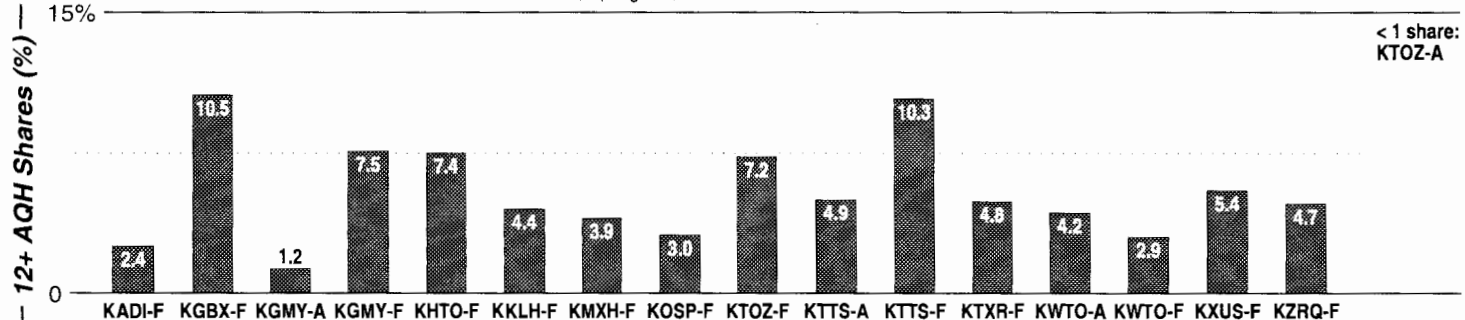

Calls	General Manager	Address, City, State ZIP	Phone	Fax	Owner Phone
KADI-FM	R.C. Amer	1601 W Sunshine St Ste P, Springfield, MO 65807	417-831-0995	417-831-4026	417-831-0995
KGBX-FM	Donna Baker	1856 S Glenstone Ave, Springfield, MO 65804	417-890-5555	417-890-5050	972-702-7371
KGMV-AMFM	Donna Baker	1856 S Glenstone Ave, Springfield, MO 65804	417-890-5555	417-890-5050	972-702-7371
KHTO-FM	Paul Windisch	322 E Walnut St Ste 2000, Springfield, MO 65801	417-873-2000	417-873-2015	406-863-4500
KIDS-AM	Larry Pitman	PO Box 3739, Springfield, MO 65808	417-862-3990	417-339-4072	417-339-1062
KKLH-FM	Rick McCoy	319 E Battlefield St Suite B, Springfield, MO 65807	417-886-5677	417-886-2155	608-273-1000
KLFJ-AM	Ron R. Johnson	610 West College, Springfield, MO 65806	417-831-1550	417-831-5544	417-332-8310
KMXH-FM	Rex Hansen	PO 2180, Springfield, MO 65801	417-865-6614	417-865-9102	414-332-9611
KOMG-FM	Roger Piper	319 E Battlefield St Suite B, Springfield, MO 65807	417-886-5677	417-886-2155	608-273-1000
KOSP-FM	Rick McCoy	319 E Battlefield St Suite B, Springfield, MO 65807	417-886-5677	417-886-2155	608-273-1000
KTOZ-FM	Donna Baker	1856 S Glenstone Ave, Springfield, MO 65804	417-890-5555	417-890-5050	972-702-7371
KTOZ-AM	Ron Johnson	610 W College, Springfield, MO 65806	417-831-1060	417-831-1231	417-831-1060
KTTS-AMFM	Rex Hansen	PO 2180, Springfield, MO 65801	417-865-6614	417-865-9643	414-332-9611
KTXR-FM	Jane Meyer	PO Box 3925, Springfield, MO 65808	417-862-5600	417-869-7675	417-862-3990
KWTO-AMFM	Ken Meyer	PO Box 3793, Springfield, MO 65808	417-862-5600	417-869-7675	417-862-3990
KXUS-FM	Donna Baker	1856 S Glenstone Ave, Springfield, MO 65804	417-890-5555	417-890-5050	972-702-7371
KZRQ-FM	Kurt Edwards	322 E Walnut St Ste 2000, Springfield, MO 65801	417-873-2000	417-873-2015	207-942-3311