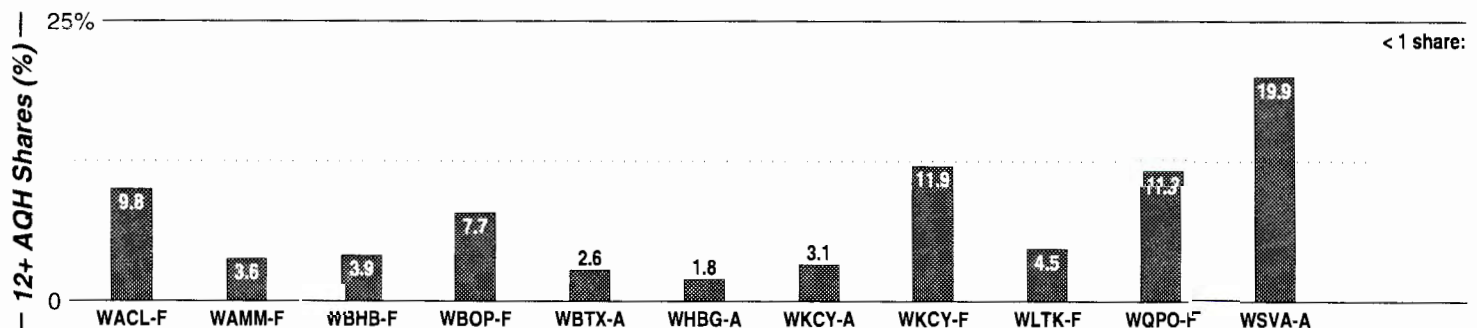

Hartford-New Britain-Middletown

	Calls	FMT	City of License	Freq	PWR	HAAT	Combo	LMA	Rep	St	Owner	Acq	Price
FM Facilities	WCCC	ROCK	Hartford	106.9	23.0	725	b		D&R	60	Marlin Bcstg Inc	9805	15,000 c1
	WDRC	OLD	Hartford	102.9	19.5	810	a		McGvn	36	Buckley Bcstg Corp		
	WDRC	OLD	Hartford	102.9	19.5	810			McGvn	36	Buckley Bcstg Corp		
	WHCN	AOR	Hartford	105.9	16.0	866	c		Katz	39	AMFM Inc	9910	p g
	WKCI	CHR	Hamden	101.3	15.0	876			McGvn	69	Clear Channel Comm	9205	14,000
	WKSS	CHR	Hartford-Meridn	95.7	16.5	879	c		Katz	47	AMFM Inc	9910	p g
	WMRQ	ROCK	Waterbury	104.1	17.8	837	c		Katz	67	AMFM Inc	9910	p g
	WPKX	CTRY	Enfield	97.9	2.2	528	c		Sntry	90	AMFM Inc	9910	p
	WPLR	AOR	New Haven	99.1	15.0	906	c		Estmn	44	Cox Radio Inc	9908	p g
	WQQQ	MOR	Sharon	103.3	1.0	640				93	Jackson Group		
	WRCH	SAC	New Britain	100.5	7.5	1250	d		Katz	68	Infinity Bcstg	9805	g2
	WTIC	AC	Hartford	96.5	20.0	810	d		Estmn	40	Infinity Bcstg	9805	g2
	WWYZ	CTRY	Waterbury	92.5	17.0	879	c		Katz	61	AMFM Inc	9910	p g
	WZMX	OLD	Hartford	93.7	17.0	850	d		Katz	39	Infinity Bcstg	9805	g2