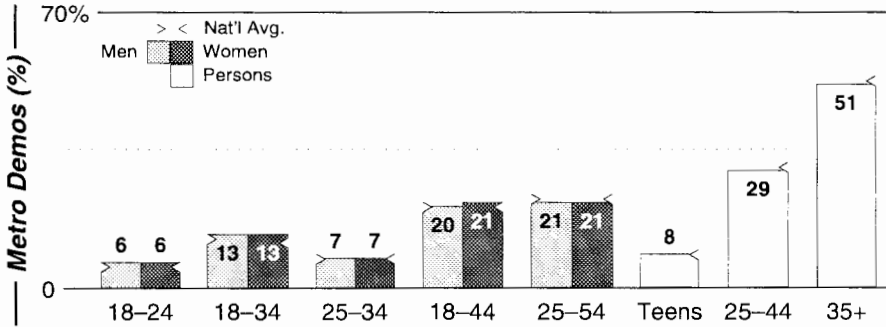

Jonesboro, AR

Metro Rank: **271** Pop: **79,161** Retail: **$1.031B** Gross Rev: **$6.0M** HH Inc: **$40,638** ↓