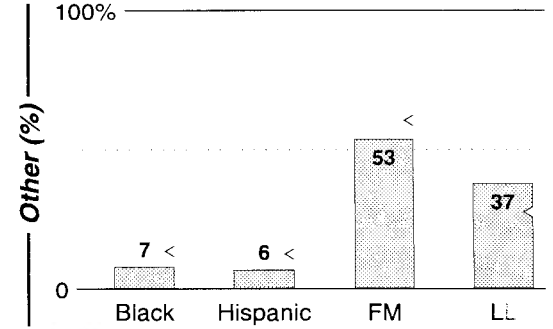

Topeka, KS

Metro Rank: **181** Pop: **221,778** Retail: **$2.198B** Gross Rev: **$9.1M** HH Inc: **$39,742** ↓