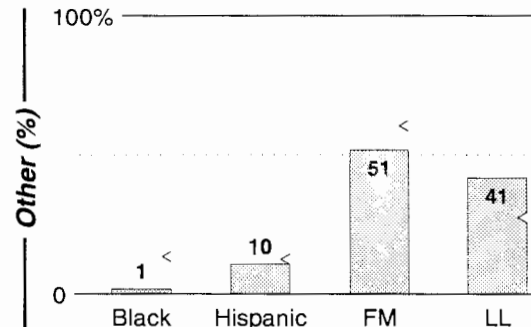

Chico, CA

Metro Rank: **191**

Pop: **206,934**

Retail: **\$1.742B**

Gross Rev: **\$4.6M**

HH Inc: **\$31,978** ↓

FM Facilities	Calls	FMT	City of License	Freq	PWR	HAAT	Combo	LMA	Rep	St	Owner	Acq	Price
	KALF	CTRY	Red Bluff	95.7	7.0	1266	d		Crstl	78	Regent Comm	9806	g2
	KCEZ	OLD	Los Molinas	102.1	25.0	266	e		Alied	88	Results Radio LLC	9909	g2
	KFMF	AOR	Chico	93.9	2.0	1129	d		Crstl	68	Regent Comm	9806	g2
	KHSL	CTRY	Paradise	103.5	1.6	1250	b		Katz	83	McCoy Bcstg Co	9608	1,900 c2
	KKCY	CTRY	Colusa	103.1	0.1	1965	e		Alied	92	Results Radio LLC	9909	g2
	KLRS	AC	Chico	92.7	1.5	643	e		Alied	93	Results Radio LLC	9909	g2
	KMJE	AC	Gridley	101.5	0.1	1975	e		Alied	96	Results Radio LLC	9909	g2
	KMXI	AC	Chico	95.1	8.7	1171	b		Katz	72	McCoy Bcstg Co	9109	g1
	KQPT	AC	Colusa	107.5	28.0	633	d		Crstl	86	Regent Comm	9806	g2
	KRCX	SPAN	Marysville	99.9	1.8	2182			CSM	47	Entravision Comm Co	9912 p	c1
	KRQR	ROCK	Orland	106.7	50.0	308	e		Alied	94	Results Radio LLC	9909	g2
	KTHU	AOR	Corning	100.7	50.0	272	e		Alied	98	Results Radio LLC	9909	g2
	KYIX	REL	South Oroville	104.9	0.3	1548	c			95	Butte Bcstg Co		40 cp
	KZAP	AOR	Paradise	96.7	1.5	1289			Estm	77	Regent Comm	9912 p	na
	KZCO	SPAN	Oroville	97.7	1.5	1276	a		CSM	79	Z-Spanish Media Corp	9806	st