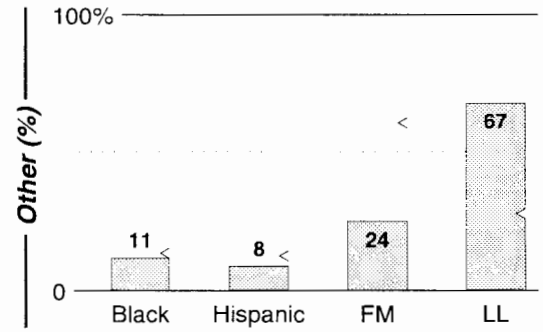

New Haven, CT

Metro Rank: **102** Pop: **465,665** Retail: **$4.240B** Gross Rev: **$17.3M** HH Inc: **$53,580** ↑

Calls	FMT	City of License	Freq	PWR	HAAT	Combo	LMA	Rep	St	Owner	Acq	Price
WKCI	CHR	Hamden	101.3	15.0	876	a		McGvn	69	Clear Channel Comm	9205	14,000
WPLR	AOR	New Haven	99.1	15.0	906			Estmn	44	Cox Radio Inc	9908	p sw
WWYZ	CTRY	Waterbury	92.5	17.0	879	b		Katz	61	AMFM Inc	9910	p
WYBC	URBN	New Haven	94.3	1.8	325	c		D&R	59	Yale Bcstg Co		

Calls	FMT	City of License	Freq	Day	Night	Combo	LMA	Rep	St	Owner	Acq	Price
WAVZ	NOST	New Haven	1300	1.0	1.00	a		McGvn	47	Clear Channel Comm	9212	10
WELI	MOR	New Haven	960	5.0	5.00	a		McGvn	35	Clear Channel Comm	8409	g
WMMW	NOST	Meriden	1470	2.5	2.50			Rosin	47	Buckley Bcstg Corp	9811	630
WQUN	NOST	Hamden	1220	1.0	0.00				60	Quinnipiac College	9608	500
WYBC	URBN	New Haven	1340	1.0	1.00	c		D&R	44	Yale Bcstg Co	9808	775

Calls	General Manager	Address, City, State ZIP	Phone	Fax	Owner Phone
WAVZ-AM	Jim Simonetti	495 Benham St, Hamden, CT 06514	203-248-8814	203-281-7640	606-655-2267
WELI-AM	Jim Simonetti	495 Benham St, Hamden, CT 06514	203-248-8814	203-281-7640	606-655-2267
WKCI-FM	Jim Simonetti	495 Benham St, Hamden, CT 06514	203-248-8814	203-281-2795	606-655-2267
WMMW-AM	Wayne Mulligan	869 Blue Hills Ave, Bloomfield, CT 06002	203-634-4888	203-634-4208	203-661-4307
WPLR-FM	Michael Julian	1191 Dixwell Ave, Hamden, CT 06514	203-287-9070	203-287-8997	404-843-5000
WQUN-AM	Michael Collins	Quinnipiac College, Hamden, CT 06518	203-281-8984	203-287-5372	203-281-8984
WYBC-AMFM	Ephram Lustgarten	PO Box 165, New Haven, CT 06513	203-287-0266	203-287-8997	203-432-4118