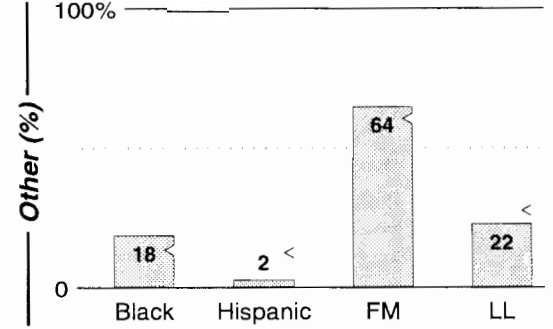

Huntsville, AL (Cont.)

Metro Rank: **109** Pop: **457,733** Retail: **$4.533B** Gross Rev: **$17.0M** HH Inc: **$44,569** ↓

Calls	General Manager	Address, City, State ZIP	Phone	Fax	Owner Phone
WAHR-FM	Tom Panucci	2714 Lawrence, Huntsville, AL 35805	256-536-1568	256-536-4416	256-536-1568
WAJF-AM	Dianne Hammons	1301 Central Pkwy SW, Decatur, AL 35601	256-340-1490	256-351-1234	256-340-1490
WAVD-AM	Terry Arnold	1209 Danville Rd SW Ste N, Decatur, AL 35601	256-353-0361	256-353-0363	256-353-0361
WBHP-AM	Rick Brown	PO Box 789, Decatur, AL 35602	256-353-1750	256-355-8013	214-922-8700
WBXR-AM	Carla Brady Gonzalez	2926 Huntsville Hwy # D, Fayetteville, TN 37334	931-433-7017	931-433-8282	864-585-1885
WDJL-AM	Walter Peavy	6420 Stringfield Rd NW, Huntsville, AL 35806	256-852-1223	256-852-1900	256-852-1223
WDRM-FM	Rick Brown	PO Box 789, Decatur, AL 35602	256-353-1750	256-355-8013	214-922-8700
WEUP-AMFM	Virginia Caples	2609 Jordan Ln NW, Huntsville, AL 35806	256-837-9387	256-837-9404	256-837-9387
WHOS-AM	Rick Brown	PO Box 789, Decatur, AL 35602	256-353-1811	256-355-8013	214-922-8700
WJRA-AM	Wally Swopes	717 Hwy 67 S, Decatur, AL 35603	256-353-4060	256-353-2450	256-353-4060
WKAC-AM	Keith A. Casey	PO Box 1083, Athens, AL 35612	256-232-6827	256-232-6828	256-232-6827
WLOR-AM	Marcus Taylor	2523 Bronco Cir NW, Huntsville, AL 35816	256-721-0035	256-722-0318	256-536-1568
WPZM-FM	Bill Dunnavant	PO Box 389, Athens, AL 35611	256-430-0110	256-232-6842	256-233-1414
WRJL-FM	Jo French	5610 Hwy 55 E, Eva, AL 35621	256-796-8000		256-796-8000
WRSA-FM	Paul Neilsen	287 Telephone Tower Rd, Laceys Spring, AL 35754	256-885-9797	256-498-2791	256-498-2634
WRTT-FM	Fred M. Wells	2407 9th Ave SW, Huntsville, AL 35805	256-534-2433	256-533-6265	256-536-1568
WTAK-FM	Rick Brown	PO Box 789, Decatur, AL 35602	256-353-1750	256-355-8013	214-922-8700
WTKI-AM	Butch Menefee	2305 Holmes Ave NW, Huntsville, AL 35816	256-533-1450	256-536-4349	256-533-1450
WUMP-AM	Bill Dunnavant	PO Box 389, Athens, AL 35611	256-233-1414	256-232-6842	256-233-1414
WVNN-AM	Bill Dunnavant	PO Box 389, Athens, AL 35611	256-233-1414	256-232-6842	256-233-1414
WWXQ-FM	Rick Brown	PO Box 789, Decatur, AL 35602	256-353-1750	256-355-8013	214-922-8700
WXQW-FM	Rick Brown	PO Box 789, Decatur, AL 35602	256-353-1750	256-355-8013	214-922-8700
WYAM-FM	Jonus Ben	923 Sparkan St, Hartselle, AL 35640	256-773-2563	256-464-3045	256-881-8804
WYAM-AM	Diane Hammons	1301 Central Pkwy SW, Decatur, AL 35601	256-355-4567	256-351-1234	256-355-4567
WZYP-FM	Bill Dunnavant	PO Box 389, Athens, AL 35611	256-233-3000	256-232-6842	256-233-1414