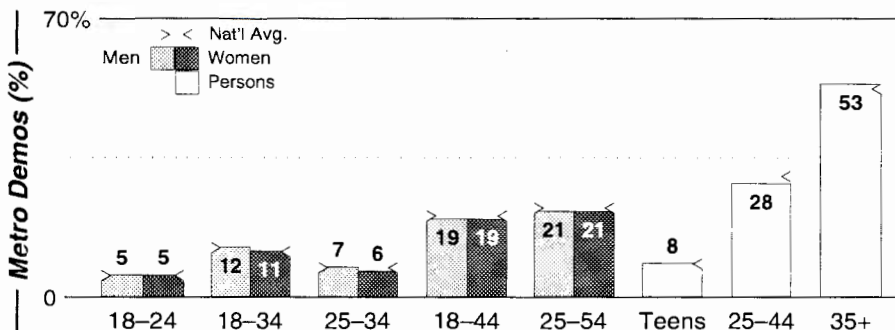

Fayetteville, AR

Metro Rank: **155** Pop: **281,081** Retail: **$3.215B** Gross Rev: **$12.3M** HH Inc: **$40,377** ↓