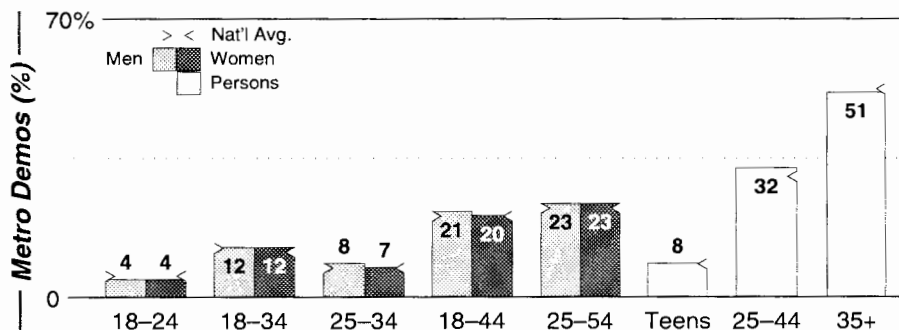

Sacramento, CA (Cont.)

Metro Rank: **29** Pop: **1,756,156** Retail: **$17.619B** Gross Rev: **$95.6M** HH Inc: **$43,870** ↓