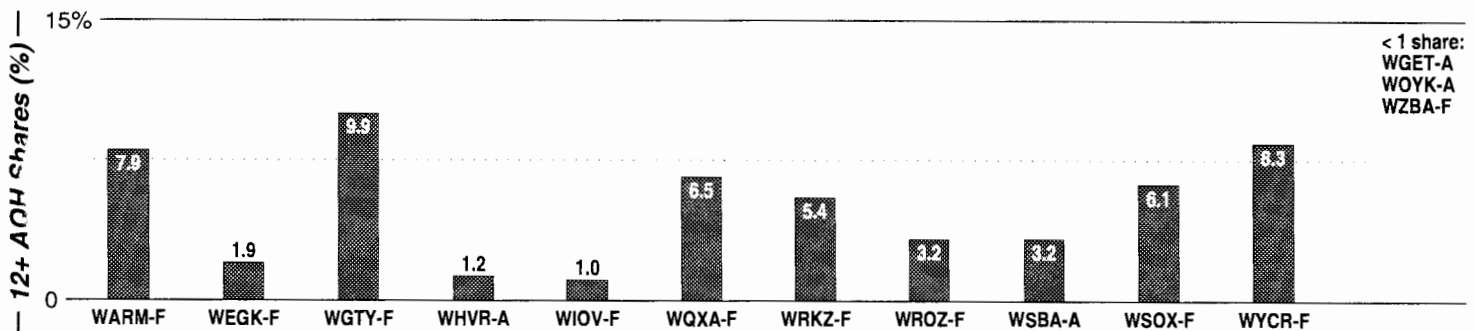

Calls	General Manager	Address, City, State ZIP	Phone	Fax	Owner Phone
WARM-AM	Tom Ranker	PO Box 910, York, PA 17402	717-764-1155	717-252-4708	717-852-2139
WEGK-FM	Bill Baldwin	PO Box 4368, Lancaster, PA 17604	717-653-0800	717-653-0122	941-682-8184
WGTY-FM	Cindy Ford	PO Box 3179, Gettysburg, PA 17325	717-334-3101	717-334-5822	717-334-3101
WGTY-FM	Cindy Ford	PO Box 3179, Gettysburg, PA 17325	717-334-3101	717-334-5822	717-334-3101
WHVR-FM	Joan McAnall	PO Box 234, Hanover, PA 17331	717-637-3831	717-637-9006	717-637-3831
WOYK-AM	Vincent Grande	PO Box 20249, York, PA 17402	717-840-0355		717-840-0355
WQXA-AM	Chuck Jewell	919 Buckingham Blvd, Elizabethtown, PA 17022	717-757-9402	717-367-0239	702-804-5200
WSBA-AM	Tom Ranker	PO Box 910, York, PA 17402	717-764-1155	717-252-4708	717-852-2139
WSOX-FM	Tom Thies	PO Box 20339, York, PA 17402	717-751-6961	717-755-3714	407-774-8222
WTHM-AM	Tom Moffit Sr.	2995 Windsor Rd, Red Lion, PA 17356	717-246-1700	717-246-1717	407-774-8222
WYCR-FM	Joan McAnall	PO Box 234, Hanover, PA 17331	717-637-3831	717-637-9006	717-637-3831