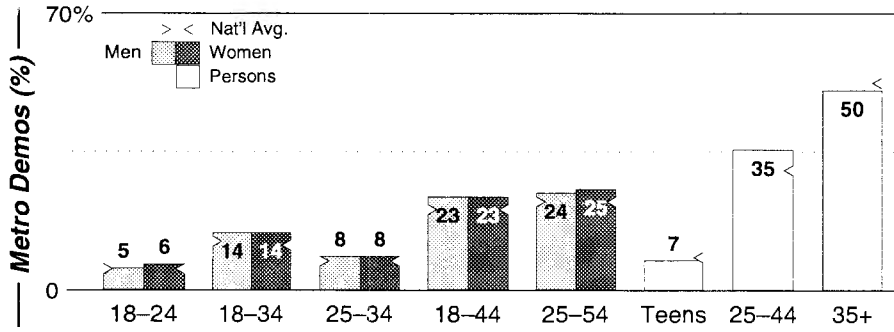

Raleigh - Durham, NC (Cont.)

Metro Rank: **48** Pop: **1,117,696** Retail: **$15.091B** Gross Rev: **$77.3M** HH Inc: **$47,603** ↑