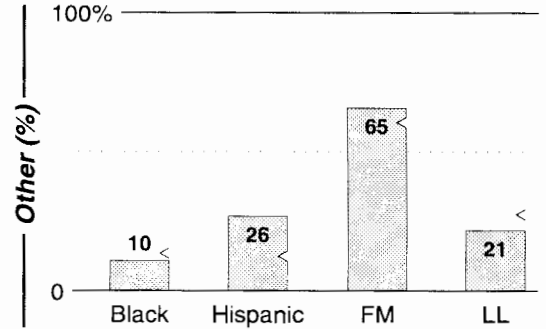

Austin, TX (Cont.)

Metro Rank: **49**

Pop: **1,139,168**

Retail: **$14.956B**

Gross Rev: **$78.3M**

HH Inc: **$49,827** ↑

Calls	General Manager	Address, City, State ZIP	Phone	Fax	Owner Phone
KAHK-FM	Daryl O'Neil	911 W Anderson Ln Ste 107, Austin, TX 78757	512-419-1077	512-419-9328	801-524-2600
KAMX-FM	John Hiatt	4301 Westbank Dr Escalade B, Austin, TX 78746	512-327-9595	512-329-6255	212-975-6500
KASE-FM	Dusty Black	PO Box 380, Austin, TX 78767	512-495-1300	512-495-9423	214-922-8700
KELG-AM	Joe Garcia	7524 N Lamar Blvd. Ste. 200, Austin, TX 78752	512-453-1491	512-458-0700	512-453-1491
KEYI-FM	Judy Lakin	811 Barton Springs Rd Ste 100, Austin, TX 78704	512-474-9233	512-397-1400	214-525-7700
KFIT-AM	Darrell Martin	PO Box 160158, Austin, TX 78716	512-328-8400	512-328-8437	512-328-8400
KFMK-FM	Dusty Black	PO Box 380, Austin, TX 78767	512-495-1300	512-397-1400	214-922-8700
KFON-AM	Judy Lakin	811 Barton Springs Rd Ste 100, Austin, TX 78704	512-474-9233	512-397-1400	
KGSR-FM	Scott Gillmore	8309 N Interstate 35, Austin, TX 78753	512-832-4000	512-832-4042	512-832-4001
KHFI-FM	Judy Lakin	811 Barton Springs Rd Ste 100, Austin, TX 78704	512-474-9233	512-397-1400	606-655-2267
KIXL-AM	Gene Bender	11615 Angus Rd Ste 120B, Austin, TX 78759	512-372-9700	512-372-9088	512-372-9700
KJCE-AM	John Hiatt	4301 Westbank Dr Escalade B, Austin, TX 78746	512-327-9595	512-329-6257	212-975-6500
KJFK-FM	Mark Stacey	12710 Research Blvd Ste 390, Austin, TX 78759	512-331-9191	512-331-9933	570-348-9108
KKLB-FM	Joe Garcia	7524 N Lamar Blvd. Ste. 200, Austin, TX 78752	512-453-1491	512-458-0700	512-453-1491
KMJ-FM	John Hiatt	4301 Westbank Dr Escalade B, Austin, TX 78746	512-327-9595	512-329-6257	212-975-6500
KLBJ-AMFM	Scott Gillmore	8309 N Interstate 35, Austin, TX 78753	512-832-4000	512-832-4063	512-832-4001
KLNC-FM	Scott Gillmore	8309 N Interstate 35, Austin, TX 78753	512-832-4000	512-832-4081	512-832-4001
KPEZ-FM	Judy Lakin	811 Barton Springs Rd Ste 100, Austin, TX 78704	512-474-9233	512-397-1410	606-655-2267
KQBT-FM	John Hiatt	4301 Westbank Dr Escalade B, Austin, TX 78746	512-327-9595	512-329-5203	212-975-6500
KQQA-AM	Mike McGregor	1707 N Mays St, Round Rock, TX 78664	512-218-0111	512-218-0129	512-218-0111
KQQQ-FM	Mike McGregor	1707 N Mays St, Round Rock, TX 78664	512-218-0111	512-218-0129	512-218-0111
KROX-FM	Scott Gilmore	8309 N Interstate 35, Austin, TX 78753	512-832-4000	512-832-4071	512-832-4001
KTAE-AM	Jose Luis Munoz	3307 North Glenn Drive #175, Austin, TX 78731	512-365-8422	512-452-8367	
KTXZ-AM	Joe Garcia	7524 N Lamar Blvd. Ste. 200, Austin, TX 78752	512-453-1491	512-458-0700	512-453-1491
KUOL-AM	Paulino Bernal	PO Box 252, McAllen, TX 78505	956-686-6382	956-686-2999	956-686-6382
KVET-AMFM	Dusty Black	PO Box 380, Austin, TX 78767	512-495-1300	512-495-9423	214-922-8700

Contact Information