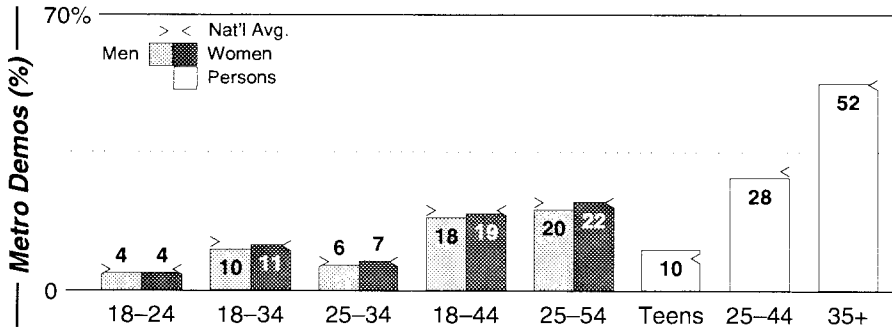

Mobile, AL (Cont.)

Metro Rank: **88** Pop: **540,219** Retail: **$5.517B** Gross Rev: **$21.3M** HH Inc: **$40,738** ↓

Calls	General Manager	Address, City, State ZIP	Phone	Fax	Owner Phone
WABB-AMFM	Bernie Dittman	PO Box 2148, Mobile, AL 36652	334-432-5572	334-438-4044	334-432-5572
WABF-AM	Jim Martin	PO Box 1220, Fairhope, AL 36533	334-928-2384	334-928-9229	334-981-7671
WAVH-FM	Barry Wood	3725 Airport Blvd Ste 199, Mobile, AL 36608	334-344-1065	334-316-3733	334-344-1065
WBCA-AM	Walter Bowen	1318 S Main St, Atmore, AL 36502	334-937-5596	334-368-4227	334-937-5596
WBHY-AM	Wilbur Goforth	PO Box 1328, Mobile, AL 36633	334-473-8488	334-473-8854	334-473-8488
WBLX-FM	Bernie Barker	1204 Dauphin St, Mobile, AL 36604	334-432-7609	334-432-2054	312-867-0091
WCSN-FM	Damon Collins	PO Box 1919, Gulf Shores, AL 36547	334-967-1057	334-967-1050	502-443-8058
WDLT-AMFM	Bernie Barker	1204 Dauphin St, Mobile, AL 36604	334-432-7609	334-432-2054	312-867-0091
WDWG-FM	David Coppick	555 Broadcast Dr Fl 3, Mobile, AL 36606	334-450-0100	334-479-6418	606-655-2267
WGOK-AM	Bernie Barker	1 Office Park Ste 215, Mobile, AL 36609	334-341-0104	334-341-0518	312-867-0091
WHEP-AM	Clark Stewart	PO Box 1747, Foley, AL 36536	334-943-7131	334-943-5866	334-943-7131
WKSJ-FM	David Coppick	555 Broadcast Dr Fl 3, Mobile, AL 36606	334-450-0100	334-479-3418	606-655-2267
WKSJ-AM	David Coppock	555 Broadcast Dr Fl 3, Mobile, AL 36606	334-450-0100	334-479-3418	606-655-2267
WLPR-AM	Wilbur Goforth	PO Box 1328, Mobile, AL 36633	334-473-8488	334-473-8854	334-473-8488
WLTV-AM	Tom Alexandra	1263 Battleship Pkwy, Spanish Fort, AL 36527	334-626-1090	334-626-1099	281-837-7777
WMOB-AM	Theodore Tucker	PO Box 63, Mobile, AL 36601	334-432-1360		334-432-1360
WMXC-FM	David Coppock	555 Broadcast Dr Fl 3, Mobile, AL 36606	334-450-0100	334-479-3418	606-655-2267
WNXP-FM	Tim Camp	PO Box 1661, Mobile, AL 36633	334-438-5460	334-438-5462	334-438-5460
WNTM-AM	David Coppick	555 Broadcast Dr Fl 3, Mobile, AL 36606	334-450-0100	334-479-3418	606-655-2267
WQUA-FM	Tom Wilson	PO Box 180426, Mobile, AL 36618	334-476-3080	334-476-6415	301-608-3203
WRKH-FM	David Coppock	555 Broadcast Dr Fl 3, Mobile, AL 36606	334-450-0100	334-479-3418	606-655-2267
WYOK-FM	Bernie Baker	1 Office Park Ste 215, Mobile, AL 36609	334-341-0104	334-341-0518	312-867-0091
WZEW-FM	Barry Wood	3725 Airport Blvd Ste 199, Mobile, AL 36608	334-344-4005	334-694-1064	334-344-1065