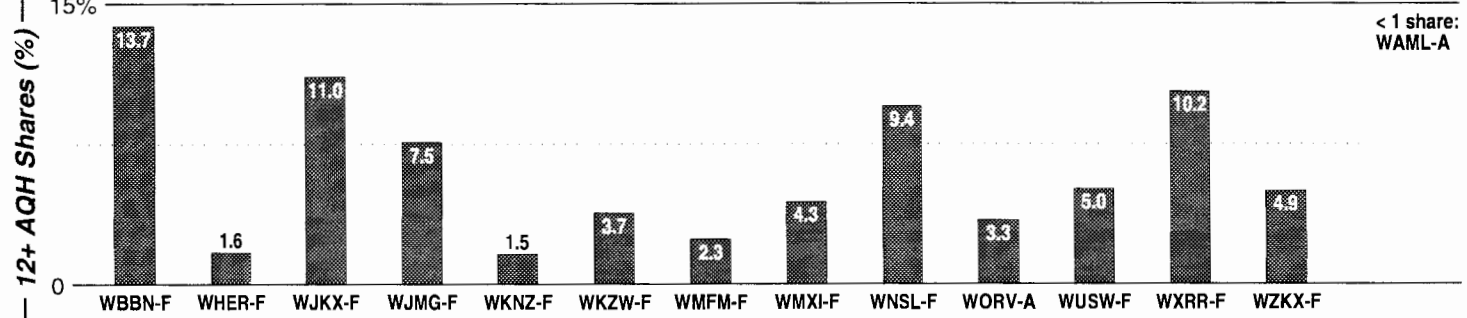

Calls	General Manager	Address, City, State ZIP	Phone	Fax	Owner Phone
WAML-AM	James Black	PO Box 6226, Laurel, MS 39441	601-425-0011	601-425-0016	601-763-9265
WBBN-FM	Randy Blakeney	PO Box 6408, Laurel, MS 39441	601-649-0095	601-649-8199	601-649-0095
WBKH-AM	Freddy Kirkland	PO Box 15216, Hattiesburg, MS 39404	601-582-9595		601-582-9595
WEEZ-AM	Jackson Walker	2414 W 7th St, Hattiesburg, MS 39401	601-296-9800	601-296-9838	312-867-0091
WFMM-FM	Paul Galtelli	6310 I-55 N, Jackson, MS 39211	601-957-1700	601-965-5228	601-957-1700
WFOR-AM	Mike Comfort	2414 W 7th St, Hattiesburg, MS 39401	601-296-9800	601-296-9838	312-867-0091
WHER-FM	Mike Comfort	2414 W 7th St, Hattiesburg, MS 39401	601-296-9800	601-296-9838	312-867-0091
WJKX-FM	Urica Pleas	1385 Hwy 29 N, Ellisville, MS 39437	601-477-2100	601-477-2105	312-867-0091
WJMG-FM	Vernon C. Floyd	1204 Gravel Line St, Hattiesburg, MS 39401	601-544-1941	601-544-1947	601-544-1941
WKNZ-FM	Ted Tibbett	PO Box 15935, Hattiesburg, MS 39404	601-264-0443	601-264-5733	601-731-2298
WKZW-FM	Randy Blakeney	PO Box 6408, Laurel, MS 39441	601-649-0095	601-649-8199	601-256-9726
WMFM-FM	Bill Hickman	PO Box 16928, Hattiesburg, MS 39404	601-545-1063	601-583-8817	312-867-0091
WMXI-FM	Paul Burel	PO Box 16256, Hattiesburg, MS 39404	601-261-0898	601-261-3798	601-632-4688
WNSL-FM	Mike Comfort	51 Victory Rd, Laurel, MS 39443	601-425-1491	601-426-8255	312-867-0091
WORV-AM	Vernon C. Floyd	1204 Gravel Line St, Hattiesburg, MS 39401	601-544-1941	601-544-1947	601-544-1941
WUSW-FM	Mike Comfort	2414 W 7th St, Hattiesburg, MS 39401	601-296-9800	601-296-9838	312-867-0091
WXRR-FM	Randy Blakeney	PO Box 6408, Laurel, MS 39441	601-649-0095	601-649-8199	601-649-0095