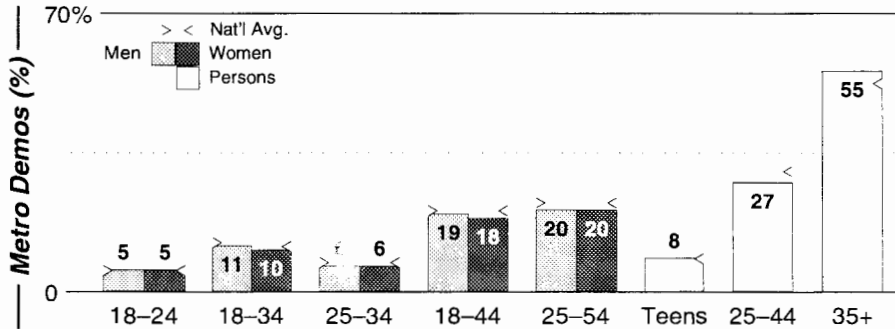

Terre Haute, IN (Cont.)

Metro Rank: **192** Pop: **204,080** Retail: **$3.397B** Gross Rev: **$6.9M** HH Inc: **$37,955** ↓

Calls	General Manager	Address, City, State ZIP	Phone	Fax	Owner Phone
WACF-FM	David Kirch	PO Box 277, Paris, IL 61944	217-465-6336	217-466-1408	606-528-9600
WAXI-FM	Mike Petersen	1215 Wabash Ave, Terre Haute, IN 47807	765-569-2026	812-238-1576	812-234-9770
WBOW-AM	Michelle Baker	PO Box 35, Terre Haute, IN 47808	812-232-5034	812-234-4383	573-324-6030
WBTO-AM	Mark Lange	RR 3 Box 1213, Linton, IN 47441	812-847-4474	812-847-0167	812-882-6060
WCBH-FM	Kevin Andfield	PO Box 568, Effingham, IL 62401	217-342-4141	217-342-4143	815-875-8014
WKZI-AM	Paul Ford	PO Box 8, Casey, IL 62420	217-932-4051		217-932-4051
WLEZ-FM	James Ganley	1072 Windsor Rd, Terre Haute, IN 47802	812-299-4343	812-299-4608	765-664-7396
WMGI-FM	Bob Swanson	824 S 3rd St, Terre Haute, IN 47807	812-232-4161	812-234-9999	812-232-4161
WMMC-FM	JD Spangler	PO Box 158, Marshall, IL 62441	217-826-8017	217-826-8519	217-826-8017
WNDI-AMFM	John Montgomery	556 E State Rd 54, Sullivan, IN 47882	812-268-6322	812-268-6652	812-268-6322
WPFR-AM	David Bailey	PO Box 1486, Terre Haute, IN 47808	812-232-9481	812-234-0089	217-932-4051
WPRS-AM	David Kirch	PO Box 277, Paris, IL 61944	217-465-6336	217-466-1408	606-528-9600
WQTY-FM	Mark Lange	RR 3 Box 1213, Linton, IN 47441	812-847-4474	812-847-0167	812-882-6060
WSDM-FM	Mike Petersen	1215 Wabash Ave, Terre Haute, IN 47807	812-234-9770	812-238-1576	812-234-9770
WSDX-AM	Mike Petersen	1215 Wabash Ave, Terre Haute, IN 47807	812-234-9770	812-238-1576	812-234-9770
WSJX-AM	Mike Petersen	1215 Wabash Ave, Terre Haute, IN 47807	812-234-9770	812-238-1576	812-234-9770
WTHI-FM	David Bailey	PO Box 1486, Terre Haute, IN 47808	812-232-9481	812-234-0089	317-266-0100
WWSY-FM	Bob Swanson	824 South 3rd Street, Terre Haute, IN 47807	812-232-4161	812-234-9999	812-232-4161
WWVR-FM	David Bailey	PO Box 1486, Terre Haute, IN 47808	812-232-9481	812-234-0089	317-266-0100
WZZQ-AMFM	Michelle Baker	PO Box 35, Terre Haute, IN 47808	812-232-5034	812-234-4383	573-324-6030

Contact Information