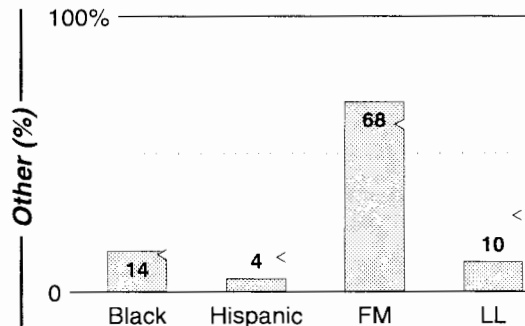

Kansas City (Cont.)

Metro Rank: **30** Pop: **1,743,575** Retail: **$20.535B** Gross Rev: **$92.8M** HH Inc: **$48,035** ↑