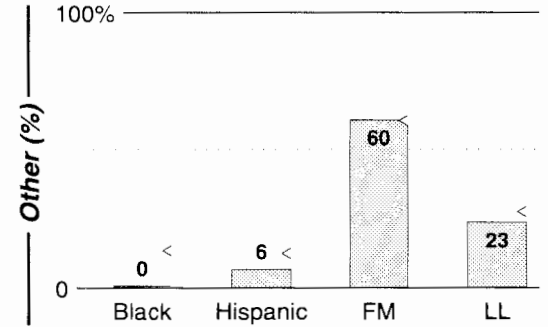

Medford-Ashland, OR

Metro Rank: **207** Pop: **176,493** Retail: **\$2.317B** Gross Rev: **\$7.1M** HH Inc: **\$36,004** ↓

Calls	FMT	City of License	Freq	PWR	HAAT	Combo	LMA	Rep	St	Owner	Acq	Price
KAKT	CTRY	Phoenix	105.1	51.7	545	b		McGvn	91	Marathon Media LLC	9911	g1
KBOY	AOR	Medford	95.7	60.0	981	b		Alied	58	Marathon Media LLC	9911	g1
KCMX	AC	Ashland	101.9	42.0	1437	b		McGvn	78	Marathon Media LLC	9911	g1
KCNA	OLD	Cave Junction	102.7	50.7 #	1983	a		Tachr	85	Opus Bcstg Systems	9609	750
KKJJ	CHR	Ashland	107.5	5.3	1421	c	1	Alied	96	Clear Channel Comm	9905	g2
KLDZ	OLD	Medford	103.5	100.0	440	c			91	Clear Channel Comm	9905	g2
KROG	AC	Grants Pass	96.9	25.0	2228	a		Tachr	81	Opus Bcstg Systems	9609	550 c3
KRRM	CTRY	Rogue River	94.7	0.1	2044				94	Bell, Shirley M.		
KRWQ	CTRY	Gold Hill	100.3	30.0	991	c	1	Alied	80	Clear Channel Comm	9905	g2
KTMT	CHR	Medford	93.7	31.0	3265	b		Estmn	70	Marathon Media LLC	9911	g1
KZZE	ROCK	Eagle Point	106.3	0.9	1591	c	1	Alied	94	Clear Channel Comm	9905	g2