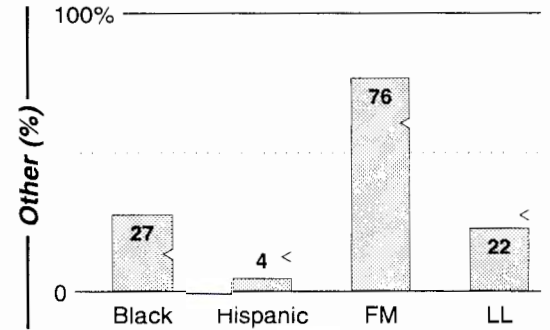

Greenville-New Bern-Jacksonville (Cont.)

Metro Rank: **81** Pop: **573,314** Retail: **$5.774B** Gross Rev: **$22.1M** HH Inc: **$40,625** ↓