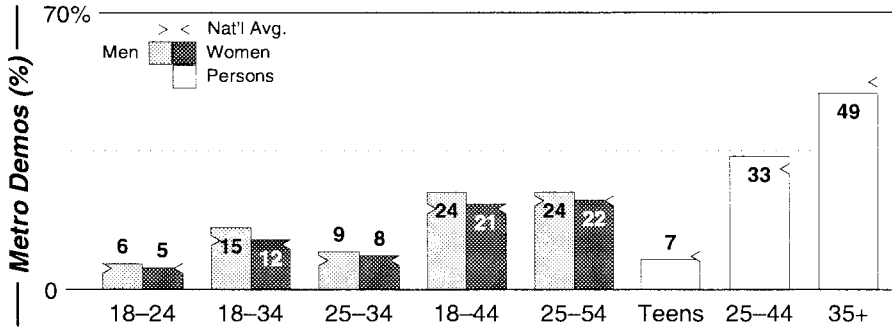

San Diego (Cont.)

Metro Rank: **15** Pop: **2,909,128** Retail: **$28.013B** Gross Rev: **$159.9M** HH Inc: **$46,470** ↑