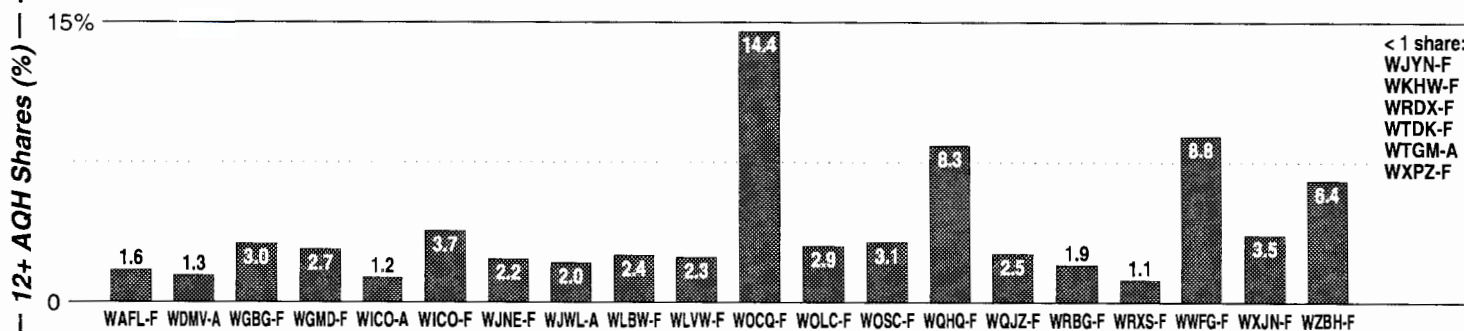

Salisbury-Ocean City, MD (Cont.)

Metro Rank: **150** Pop: **291,102** Retail: **$4.239B** Gross Rev: **$14.1M** HH Inc: **$37,220** ↓