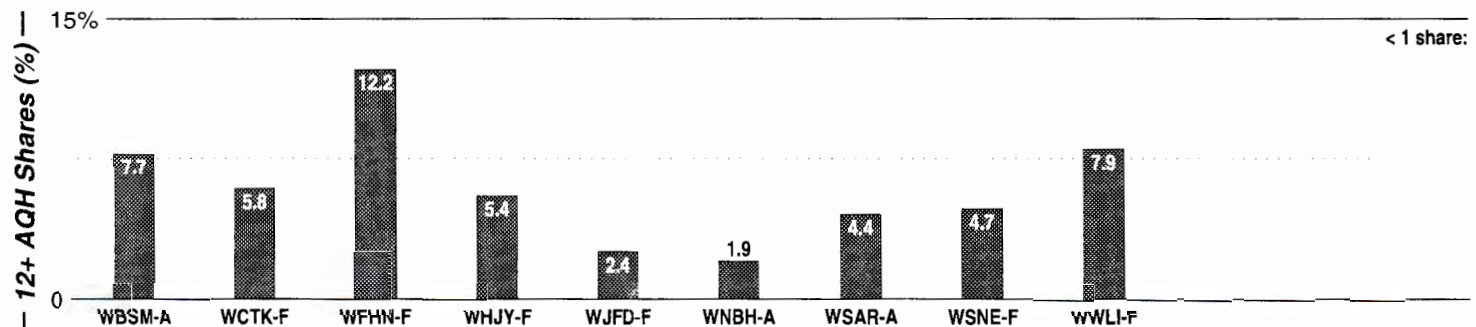

New Bedford-Fall River, MA

Metro Rank: **164** Pop: **254,662** Retail: **$3.045B** Gross Rev: **$5.3M** HH Inc: **$42,818** ↓

Calls	FMT	City of License	Freq	PWR	HAAT	Combo	LMA	Rep	St	Owner	Acq	Price
WCTK	CTRY	New Bedford	98.1	47.0	509	a		D&R	46	Hall Communications	6610	
WFHN	CHR	Fairhaven	107.1	6.0 #	325	b		McGvn	89	Citadel Comm Corp	9910 p	g1
WHJY	AOR	Providence	94.1	50.0 #	456			Katz	66	AMFM Inc	9910 p	g
WJFD	ETHN	New Bedford	97.3	50.0	499			McGvn	49	Dinis, Edmund		
WSNE	AC	Taunton	93.3	30.0	620			Katz	66	AMFM Inc	9910 p	g
WWLI	AC	Providence	105.1	50.0	499			McGvn	48	Citadel Comm Corp	9707	g

Calls	FMT	City of License	Freq	Day	Night	Combo	LMA	Rep	St	Owner	Acq	Price
WBSM	NEWS	New Bedford	1420	5.0	1.00	b		McGvn	49	Citadel Comm Corp	9910 p	g1
WHTB	ETHN	Fall River	1400	1.0	1.00	c			48	Karam, Bob & James	8905	650
WJYT	SPAN	Attleboro	1320	5.0	5.00				50	Add Radio Group	9807	560
WNBH	CTRY	New Bedford	1340	1.0	1.00	a		D&R	21	Hall Communications	6610	
WPEP	NEWS	Taunton	1570	1.0	0.23			Kdsy	49	Willow Farm Inc	9711	300
WSAR	NEWS	Fall River	1480	5.0	5.00	c			21	Karam, Bob & James	9211	550