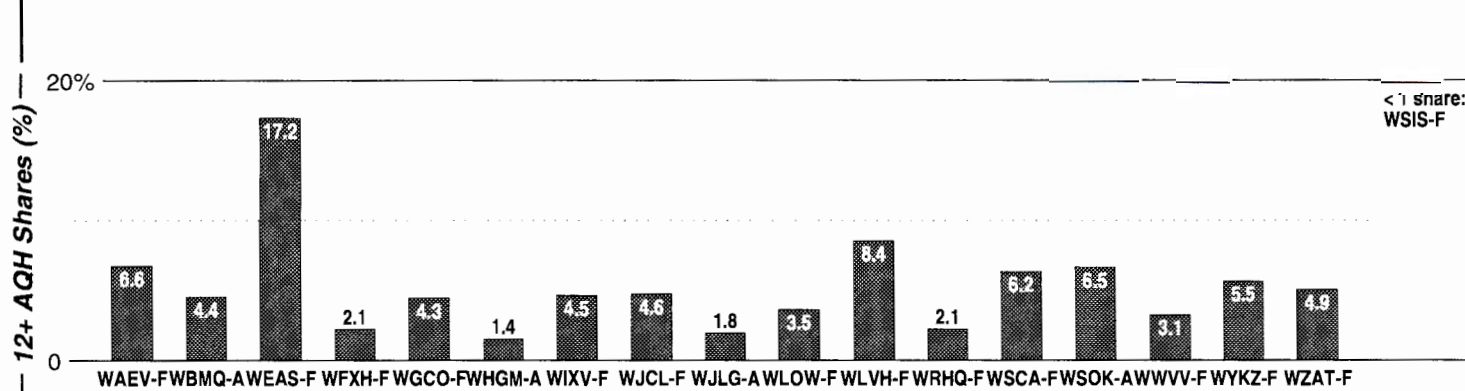

Seattle-Tacoma

FM Facilities	Calls	FMT	City of License	Freq	PWR	HAAT	Combo	LMA	Rep	St	Owner	Acq	Price
	KBKS	AC	Tacoma	106.1	57.0	2343	b		Estmn	59	Infinity Bcstg	9805	g1
	KBSG	OLD	Tacoma	97.3	54.0	742	g		Katz	48	Entercom	9607	sw
	KCMS	REL	Edmonds	105.3	50.0 #	1289	a		RSpot	60	Crista Ministries		
	KFNK	ROCK	Eatonville	104.9	2.5	495	e		Alied	95	Bedrock & Associates	9909	4,500
	KING	CLAS	Seattle	98.1	58.0	2838		1	Sntry	47	Beethoven	9501	9,000 st
	KISW	AOR	Seattle	99.9	100.0	1148	g		McGvn	50	Entercom	9808	sw
	KJR	HITS	Seattle	95.7	100.0 #	1220	i		Alied	60	Ackerley Group	9805	d3
	KLSY	AC	Bellevue	92.5	56.0	2343	c		Crstl	64	Sandusky Radio	7801	1,700
	KMIH	CHR	Mercer Island	104.5	71.0	440				97	Mercer Island School		
	KMPS	CTRY	Seattle	94.1	57.0	2343	b		Estmn	61	Infinity Bcstg	9805	g1
	KMTT	ROCK	Tacoma	103.7	57.0	2343	g		D&R	58	Entercom	9808	
	KNDD	ROCK	Seattle	107.7	58.0	2343	g		Katz	62	Entercom	9808	sw
	KPLZ	AC	Seattle	101.5	99.0	1201	d		Sntry	59	Fisher Bcstg	9403	11,000 c2
	KQBZ	TALK	Seattle	100.7	58.0	2343	g	1	Sntry	46	Entercom	9703	sw
KRWM	SAC	Bremerton	106.9	55.0 #	1244	c		CBS	64	Sandusky Radio	9609	29,250	
KUBE	CHR	Seattle	93.3	99.0	1289	i		Alied	64	Ackerley Group	9805	17,812 d3	
KWJZ	JAZZ	Seattle	98.9	58.0	2343	c		Crstl	58	Sandusky Radio	9604	26,000 c4	
KXXO	SAC	Olympia	96.1	85.0	2100				90	Three Cities FM Inc			
KYPT	AC	Seattle	96.5	100.0	1224	b		Estmn	59	Infinity Bcstg	9805	g1	
KZOK	AOR	Seattle	102.5	68.0 #	2290	b		Estmn	64	Infinity Bcstg	9805	g1	