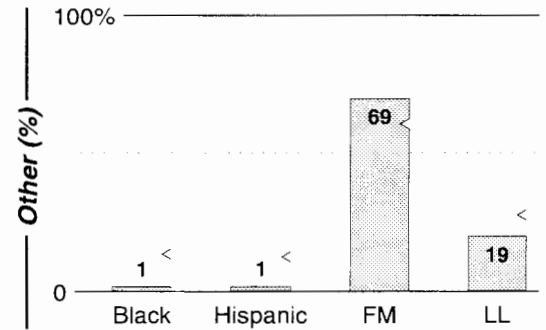

Portland, ME (Cont.)

Metro Rank: **160** Pop: **258,441** Retail: **$3.330B** Gross Rev: **$19.4M** HH Inc: **$46,612** ↑

Calls	General Manager	Address, City, State ZIP	Phone	Fax	Owner Phone
WBAE-AM	Cary Pahigian	420 Western Ave, South Portland, ME 04106	207-774-4561	207-774-3788	313-886-7070
WBCI-FM	William Blount	122 Main St, Topsham, ME 04086	207-725-9224	207-725-2686	401-737-0700
WBLM-FM	Mike Sambrook	1 City Ctr, Portland, ME 04101	207-774-6364	207-774-8707	702-804-5200
WBQQ-FM	Louis Vitali	169 Port Rd, Kennebunk, ME 04043	207-967-0993	207-967-8671	207-967-0993
WBQW-FM	Louis Vitali	169 Port Rd, Kennebunk, ME 04043	207-967-0993	207-967-8671	207-967-0993
WCLZ-FM	JJ Jeffery	PO Box 1978, Portland, ME 04104	207-729-8681	207-721-3229	207-773-0200
WCYI-FM	Mike Sambrook	1 City Ctr, Portland, ME 04101	207-774-6364	207-782-1827	702-804-5200
WCYY-FM	Mike Sambrook	1 City Ctr, Portland, ME 04101	207-774-6364	207-774-8707	702-804-5200
WGAN-AM	Cary Pahigian	420 Western Ave, South Portland, ME 04106	207-774-4561	207-774-3788	313-886-7070
WHOM-FM	Mike Sambrook	583 Warren Ave, Portland, ME 04103	207-773-0200	207-773-5770	702-804-5200
WJAE-AM	J.J. Jeffrey	PO Box 1978, Portland, ME 04104	207-284-9600	207-283-1234	207-773-0200
WJBQ-FM	Mike Sambrook	583 Warren Ave, Portland, ME 04103	207-775-6321	207-772-8087	702-804-5200
WJJB-AM	Mark Hildreth	583 Warren Ave, Portland, ME 04103	207-773-0200	207-772-8087	207-773-0200
WLAM-AMFM	David Kaufman	PO Box 8, Auburn, ME 04212	207-878-8787	207-784-5581	207-782-1800
WLOB-AM	Ken Carter	PO Box 40, Rumford, ME 04276	207-364-7969	207-364-7969	617-423-0210
WGMX-FM	Cary Pahigian	420 Western Ave, South Portland, ME 04106	207-774-4561	207-774-3788	313-886-7070
WPOR-FM	Cary Pahigian	420 Western Ave, South Portland, ME 04106	207-774-4561	207-774-3788	313-886-7070
WRED-FM	Mark Hildreth	110 Main St Ste 1102, Saco, ME 04072	207-283-1116	207-283-1234	207-773-0200
WTHT-FM	Kevin Keogh	1335 Washington Ave, Portland, ME 04103	207-797-0780	207-797-0368	207-782-1800
WTPN-FM	Mike Sambrook	1 City Ctr, Portland, ME 04101	207-774-6364	207-774-8707	702-804-5200
WYNZ-FM	Cary Pahigian	420 Western Ave, South Portland, ME 04106	207-774-4561	207-774-3788	313-886-7070
WZAN-AM	Cary Pahigian	420 Western Ave, South Portland, ME 04106	207-774-4561	207-774-3788	313-886-7070