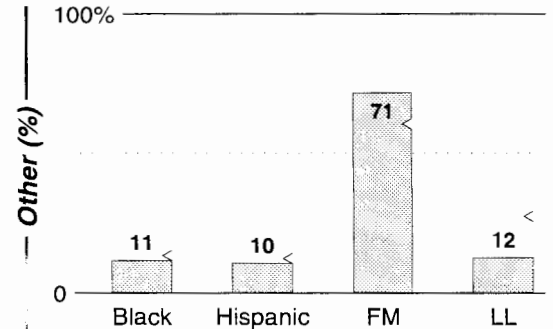

Tampa-St. Petersburg-Clearwater (Cont.)

Metro Rank: 21 Pop: 2,325,199 Retail: $29.619B Gross Rev: $117.9M HH Inc: $41,468 ↓