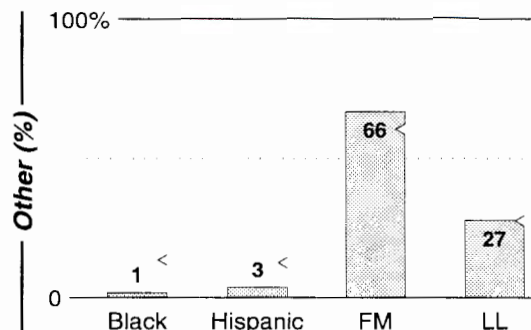

Fayetteville, AR

Metro Rank: **155** Pop: **281,081** Retail: **$3.215B** Gross Rev: **$12.3M** HH Inc: **$40,377** ↓