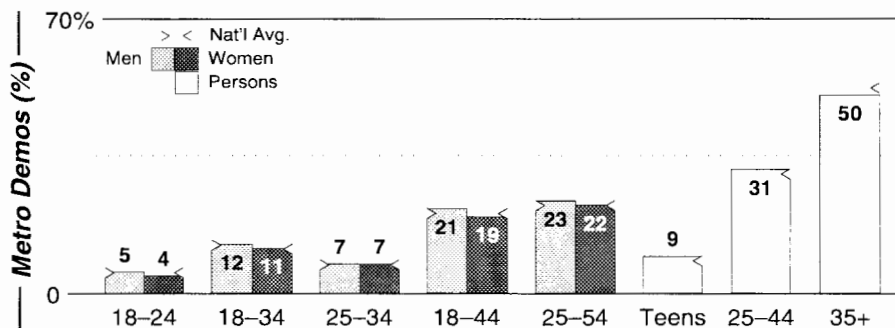

Newburgh-Middletown, NY

Metro Rank: **141** Pop: **334,714** Retail: **\$3.637B** Gross Rev: **\$4.8M** HH Inc: **\$48,833** ↑

Calls	FMT	City of License	Freq	PWR	HAAT	Combo	LMA	Rep	St	Owner	Acq	Price
WCZX	OLD	Hyde Park	97.7	0.3	1030	a		Katz	70	Crystal Comm	9312	950
WGNY	AC	Newburgh	103.1	6.0	279	b			66	Sunrise Bcstg Corp	9007	st
WHUD	AC	Peekskill	100.7	50.0	499			Katz	58	Pamal Broadcasting	9701	20,000
WPDH	AOR	Poughkeepsie	101.5	4.4	1539			Katz	62	Crystal Comm	7206	
WRRV	ROCK	Middletown	92.7	6.0 #	269	a		Katz	66	Crystal Comm	9507	3,550 c1
WSPK	CHR	Poughkeepsie	104.7	7.4	1250			Katz	47	Pamal Broadcasting	9711	14,000 g
WTHN	CTRY	Ellenville	99.3	0.1	1631	d		Alied	70	Straus Media Group	8409	
WTSX	OLD	Port Jervis	96.7	0.9 #	610	c	1		70	Port Jervis Bcstg Co		
WZAD	OLD	Wurtsboro	97.3	0.6	719	a		Katz	91	Crystal Comm	9512	480