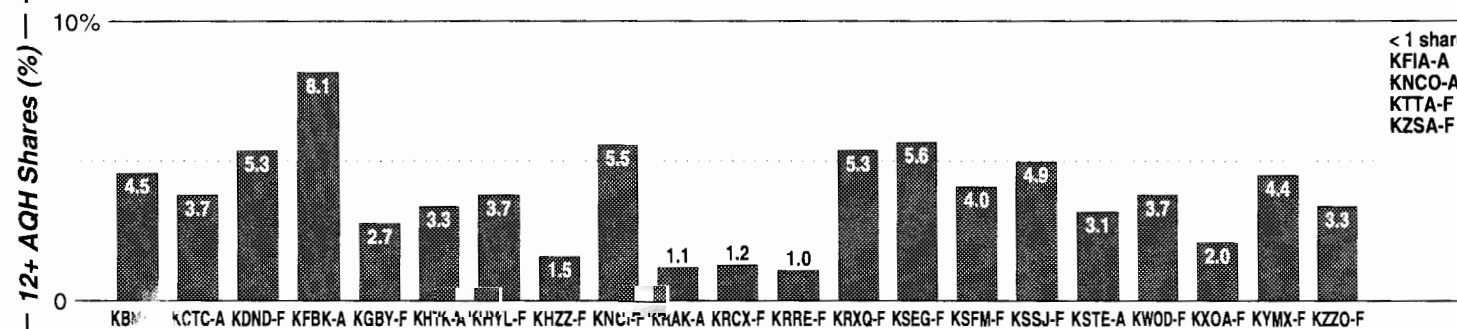

Calls	General Manager	Address, City, State ZIP	Phone	Fax	Owner Phone
KAHI-AM	Craig Conlee	1230 High St Ste 120, Auburn, CA 95603	530-885-5636	530-885-0166	530-584-5700
KBMB-FM	Paula Nelson	PO Box 232868, Sacramento, CA 95823	916-766-1035	916-444-6641	916-440-9500
KCTC-AM	John Geary	5345 Madison Ave, Sacramento, CA 95841	916-334-7777	916-334-4572	610-660-5610
KDND-FM	John Geary	5345 Madison Ave, Sacramento, CA 95841	916-334-7777	916-334-1092	610-660-5610
KFBK-AM	Jay Werth	1440 Ethan Way Ste 200, Sacramento, CA 95825	916-929-5325	916-921-5555	214-922-8700
KFIA-AM	Joe Cruz	1425 River Park Dr Ste 520, Sacramento, CA 95815	916-924-0710	916-924-1587	805-987-0400
KGBY-FM	Jay Werth	1440 Ethan Way Ste 200, Sacramento, CA 95825	916-929-5325	916-646-9409	214-922-8700
KHTK-AM	Doug Harvill	5244 Madison Ave, Sacramento, CA 95841	916-338-9200	916-338-9159	212-975-6500
KHYL-FM	Jay Werth	1440 Ethan Way Ste 200, Sacramento, CA 95825	916-929-5325	916-646-9409	214-922-8700
KHZZ-FM	Al Grosby	1436 Auburn Blvd, Sacramento, CA 95815	916-641-1043	916-641-1078	916-646-4000
KJAY-AM	Gerald J. Sieber	5030 S River Rd, West Sacramento, CA 95691	916-371-5101	916-371-1459	916-961-7102
KLIB-AM	Rosa Garza	3463 Ramona Ave #15, Sacramento, CA 95826	916-456-3288	916-456-3324	212-966-1059
KLNA-FM	Amparo Perez Cook	1021 2nd St Fl 2, Sacramento, CA 95814	916-443-5999	916-441-6480	619-427-5877
KMYC-AM	Tom Huth	PO Box 631, Marysville, CA 95901	530-742-5555	530-741-3758	530-926-5946
KNCI-FM	Doug Harvill	5244 Madison Ave, Sacramento, CA 95841	916-338-9200	916-338-9202	212-975-6500
KNCO-AM	Bob Breck	1255 E Main St Ste A, Grass Valley, CA 95945	530-272-3424	530-272-2872	530-272-3424
KOWL-AM	Keith Martin	2435 Venice Dr E Ste 120, South Lake Tahoe, CA 96150	530-541-6681	530-541-4822	619-233-3515
KRAK-AM	Doug Harvill	5244 Madison Ave, Sacramento, CA 95841	916-338-9200	916-338-9159	212-975-6500
KRCX-FM	Larry Lemanski	5301 Madison Ave, Suite 401, Sacramento, CA 95841	916-418-1555	916-418-1565	310-820-5355
KRLT-FM	Keith Martin	2435 Venice Dr E Ste 120, South Lake Tahoe, CA 96150	530-541-6681	530-541-4822	619-233-3515
KRRE-FM	Larry Lemanski	5301 Madison Ave, Suite 401, Sacramento, CA 95841	916-418-1555	916-418-1565	310-820-5355
KRXQ-FM	John Geary	5345 Madison Ave, Sacramento, CA 95841	916-334-7777	916-339-4293	610-660-5610
KSEG-FM	John Geary	5345 Madison Ave, Sacramento, CA 95841	916-334-9690	916-339-4280	610-660-5610
KSFM-FM	Jerry McKenna	1750 Howe Ave. #500, Sacramento, CA 95825	916-920-1025	916-929-5341	212-975-6500
KSMH-AM	Steve Moffitt	PO Box 180, Tahoma, CA 96142	530-885-8858	530-584-5705	530-584-5700
KSOR-AM	Ed Distel	1436 Auburn Blvd, Sacramento, CA 95815	916-646-4000	916-646-1688	916-646-4000
KSSJ-FM	John Geary	5345 Madison Ave, Sacramento, CA 95841	916-334-7777	916-339-4281	610-660-5610
KSTE-AM	Jay Werth	1440 Ethan Way Ste 200, Sacramento, CA 95825	916-929-5325	916-921-5555	214-922-8700
KTHO-AM	Chris Kidd	PO Box 1590, South Lake Tahoe, CA 96156	530-542-5800	530-544-0119	530-542-5800
KTKZ-AM	Joe Cruz	1425 River Park Dr Ste 520, Sacramento, CA 95815	916-924-0710	916-924-1587	805-987-0400
KTTA-FM	Amparo Perez Cook	1021 2nd St Fl 2, Sacramento, CA 95814	916-443-5999	916-441-6480	619-427-5877
KWOD-FM	Edward Stolz	801 K St Fl 27, Sacramento, CA 95814	916-448-5000	916-448-1655	916-442-1000
KXOA-FM	Doug Harvill	5244 Madison Ave, Sacramento, CA 95841	916-338-9200	916-338-9202	212-975-6500
KYMX-FM	Jeff Salgo	280 Commerce Cir, Sacramento, CA 95815	916-923-6800	916-646-3418	212-975-6500
KZSA-FM	Al Grosby	1436 Auburn Blvd, Sacramento, CA 95815	916-646-4000	916-646-1688	916-646-4000
KZZO-FM	Jeff Salgo	280 Commerce Cir, Sacramento, CA 95815	916-923-6800	916-646-3418	212-975-6500