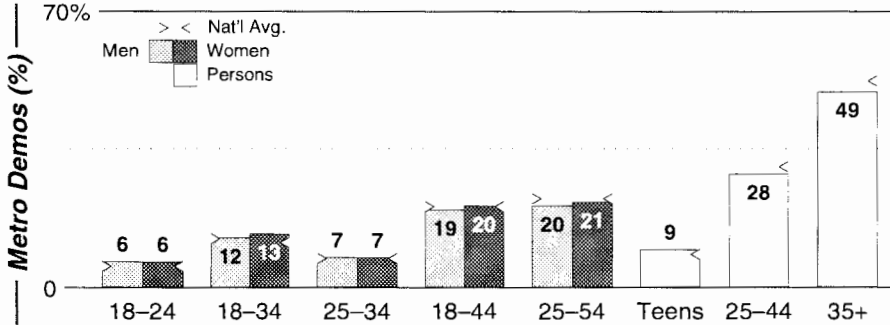

Laurel-Hattiesburg, MS

Metro Rank: **208** Pop: **178,416** Retail: **$1.395B** Gross Rev: **$5.3M** HH Inc: **$36,634** ↓