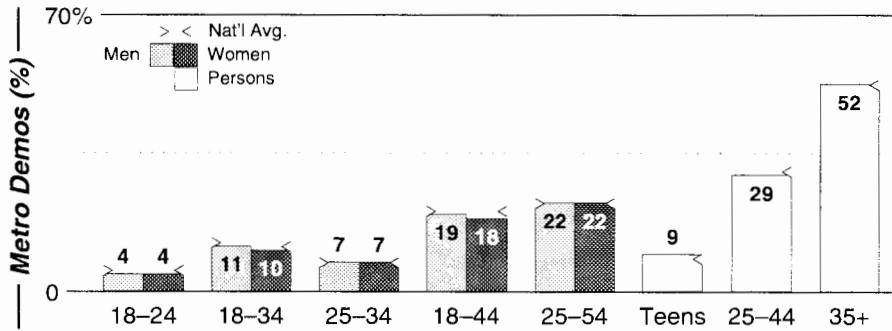

Great Falls, MT

Metro Rank: **273** Pop: **78,329** Retail: **$0.864B** Gross Rev: **$3.6M** HH Inc: **$37,617** ↓