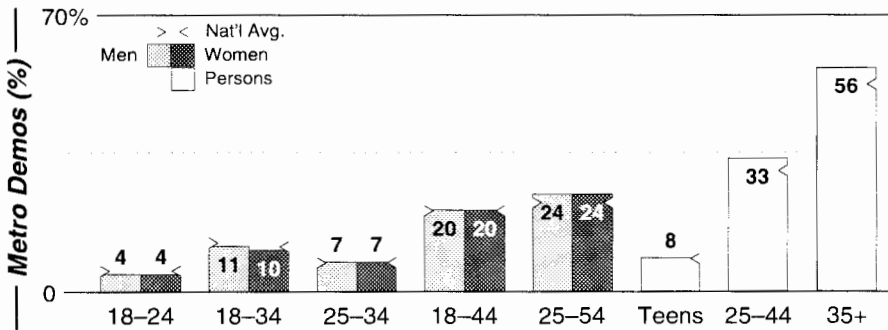

Santa Rosa, CA

Metro Rank: **113** Pop: **453,175** Retail: **$5.119B** Gross Rev: **$13.4M** HH Inc: **$47,518** ↑