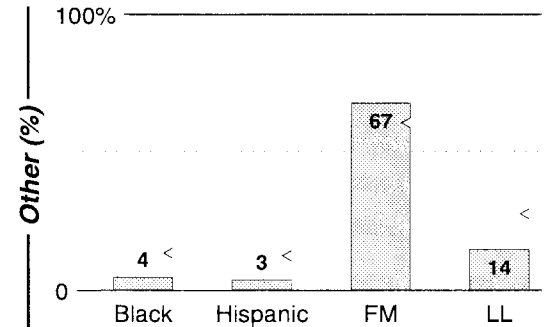

Des Moines, IA (Cont.)

Metro Rank: **92** Pop: **517,598** Retail: **$7.681B** Gross Rev: **$27.2M** HH Inc: **$47,271** ↑

Calls	General Manager	Address, City, State ZIP	Phone	Fax	Owner Phone
KASI-AM	Betty Baudler	415 Main St, Ames, IA 50010	515-232-1430	515-232-1439	606-655-2267
KAZR-FM	Bill Wells	1416 Locust St, Des Moines, IA 50309	515-280-1350	515-280-3011	313-886-7070
KBGG-AM	Matt Gillon	5161 Maple Dr, Des Moines, IA 50317	515-261-6100	515-261-6192	617-527-0062
KCCQ-FM	Betty Baudler	415 Main St, Ames, IA 50010	515-232-1430	515-232-1439	606-655-2267
KDLS-AMFM	Patrick Graney	PO Box 548, Perry, IA 50220	515-465-5357	515-465-3952	515-465-5357
KDMI-AM	Jerry Slegh	2907 Merle Hay Rd, Des Moines, IA 50310	515-274-4968	515-274-4967	214-922-8700
KGGO-FM	Peter McLane	3900 NE 46th Ave, Des Moines, IA 50317	515-265-6181	515-262-0388	617-527-0062
KHKI-FM	Peter McLane	3900 NE 46th Ave, Des Moines, IA 50317	515-265-6181	515-262-0388	617-527-0062
KIOA-FM	Bill Wells	1416 Locust St, Des Moines, IA 50309	515-280-1350	515-280-3011	313-886-7070
KJJC-FM	J Michael McKoy	5250 N.E. 16th Street, Des Moines, IA 50313	515-263-0000	515-262-9460	515-961-9804
KJJY-FM	Matt Gillon	5161 Maple Dr, Des Moines, IA 50317	515-261-6100	515-261-6192	617-527-0062
KKDM-FM	Steve Winkey	1801 Grand Ave, Des Moines, IA 50309	515-242-3500	515-242-3711	606-655-2267
KLRX-FM	Brad Olson	PO Box 1750, Ames, IA 50010	515-233-9696	515-233-9611	515-961-9804
KLTI-FM	Bill Wells	1416 Locust St, Des Moines, IA 50309	515-280-1350	515-280-3011	313-886-7070
KLYF-FM	Steve Winkey	1801 Grand Ave, Des Moines, IA 50309	515-242-3500	515-242-3798	606-655-2267
KMXD-FM	Steve Winkey	1801 Grand Ave, Des Moines, IA 50309	515-242-3500	515-242-3681	606-655-2267
KRKQ-FM	Matt Gillon	5161 Maple Dr, Des Moines, IA 50317	515-261-6100	515-261-6192	617-527-0062
KRNT-AM	Bill Wells	1416 Locust St, Des Moines, IA 50309	515-280-1350	515-280-3011	313-886-7070
KSTZ-FM	Bill Wells	1416 Locust St, Des Moines, IA 50309	515-280-1350	515-280-3011	313-886-7070
KWKY-AM	Chuck Putbrese	PO Box 662, Des Moines, IA 50303	515-981-0981	515-981-0840	515-223-1150
KXLQ-AM	J Michael McKoy	5250 N.E. 16th Street, Des Moines, IA 50313	515-263-0000	515-262-9460	515-961-2000
KXTK-AM	Bill Wells	1416 Locust St, Des Moines, IA 50309	515-280-1350	515-280-3011	313-886-7070
KZZQ-FM	David Nadler	3317 335th Street, Waukee, IA 50263	515-987-9995	515-987-9808	319-391-7562
WHO-AM	Steve Winkey	1801 Grand Ave, Des Moines, IA 50309	515-401-0200		606-655-2267