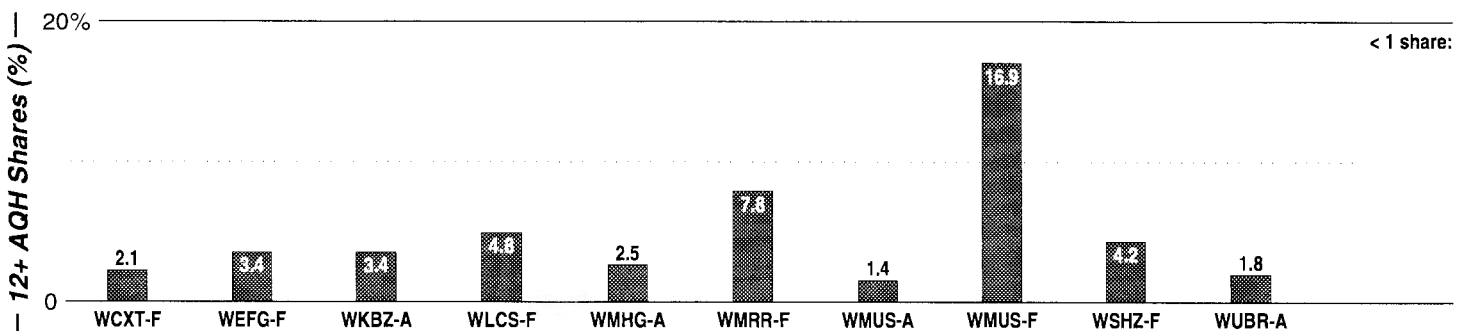

Contact Information	Calls	General Manager	Address, City, State ZIP	Phone	Fax	Owner Phone
	WCXT-FM	Nancy Waters	3720 Polk Rd, Hart, MI 49420	231-873-7129	231-873-7120	616-873-7129
	WEFG-FM	Bob Bolton	851 W Laketon Ave, Muskegon, MI 49441	231-759-0544	231-759-3410	616-759-0544
	WGVS-AMFM	Walt Love	6083 Martin Road, Muskegon, MI 49444	231-799-9951	231-798-3677	231-722-3219
	WKBZ-AM	Frank Landingham	6083 Martin Road, Muskegon, MI 49444	231-798-2222	231-798-3677	231-798-2222
	WLCS-FM	Bob Bolton	851 W Laketon Ave, Muskegon, MI 49441	231-759-0544	231-759-3410	616-759-0544
	WMHG-AM	Jeff Morton	3565 Green St, Muskegon, MI 49444	231-733-2600	231-733-7461	312-867-0091
	WMRR-FM	Jeff Morton	3565 Green St, Muskegon, MI 49444	231-733-2600	231-733-7461	312-867-0091
	WMUS-AMFM	Jeff Morton	3565 Green St, Muskegon, MI 49444	231-733-2600	231-733-7461	312-867-0091
	WSHN-FM	Don Noordyk	PO Box 190, Fremont, MI 49412	231-924-4700	231-924-9746	231-924-4700
	WSHZ-FM	Jeff Morton	3565 Green St, Muskegon, MI 49444	231-733-2600	231-733-7461	312-867-0091
	WUBR-AM	Bob Bolton	851 W Laketon Ave, Muskegon, MI 49441	231-759-0544	231-759-3410	616-759-0544