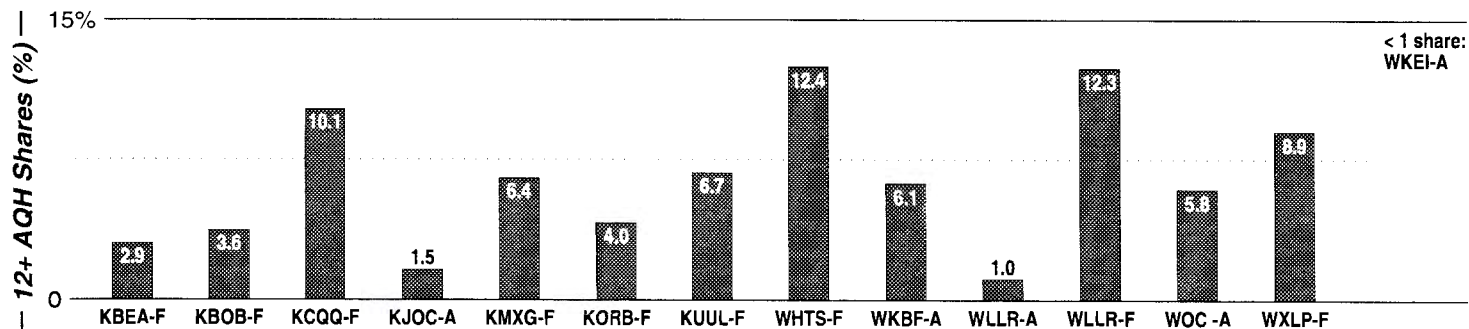

Raleigh - Durham, NC

FM Facilities	Calls	FMT	City of License	Freq	PWR	HAAT	Combo	LMA	Rep	St	Owner	Acq	Price	
	WBBB	ROCK	Raleigh	96.1	98.0	984	e		McGvn	47		Curtis Media Group	9608	16,000
	WDCG	CHR	Durham	105.1	100.0	1040	c		Katz	48		AMFM Inc	9910 p	g
	WFXC	URBN	Durham	107.1	2.6	502	d		ClrCh	71		Radio One Inc	0003 p	g4
	WFXK	URBN	Tarboro	104.3	100.0	981	d		ClrCh	52		Radio One Inc	0003 p	g4
	WHLQ	CTRY	Louisburg	102.5	6.0	328	b			89		Franklin Bcstg Co		
	WJMH	URBN	Reidsville	102.1	99.0	1204	a		D&R	48		Entercom	9912	g3
	WKIX	CTRY	Goldsboro	96.9	99.0	984	e		McGvn	46		Curtis Media Group	9002	2,200 c1
	WKXU	CTRY	Burlington	101.1	100.0	1191	e		McGvn	46		Curtis Media Group	9001	3,450 c2
	WNNL	REL	Fuquay Varina	103.9	7.9	577	d		ClrCh	80		Radio One Inc	0003 p	g3
	WQDR	CTRY	Raleigh	94.7	95.0	1680	e		McGvn	49		Curtis Media Group	9107	g
	WQMG	URBN	Greensboro	97.1	100.0 #	1230			Crstl	62		Entercom	9912	e
	WQOK	URBN	South Boston	97.5	100.0	981	d		ClrCh	60		Radio One Inc	0003 p	g4
	WRAL	AC	Raleigh	101.5	96.0	1821			Katz	47		Capitol Bcstg Co		
	WRDU	AOR	Wilson	106.1	100.0	1348	c		Katz	48		AMFM Inc	9910 p	g
WRSN	AC	Burlington	93.9	100.0	1263	c		Katz	46		AMFM Inc	9910 p	g	
WTRG	OLD	Rocky Mount	100.7	100.0	1969	c		Katz	47		AMFM Inc	9910 p	g	
WWND	JAZZ	Raleigh	102.9	1.7	620	e		McGvn	98		Curtis Media Group			