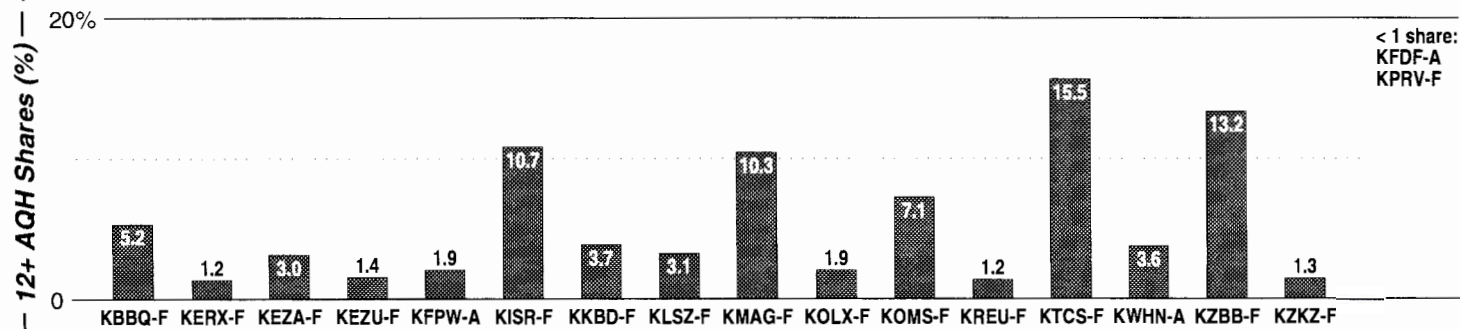

Ft. Smith, AR (Cont.)

Metro Rank: **171** Pop: **243,230** Retail: **$2.298B** Gross Rev: **$7.6M** HH Inc: **$35,725** ↓