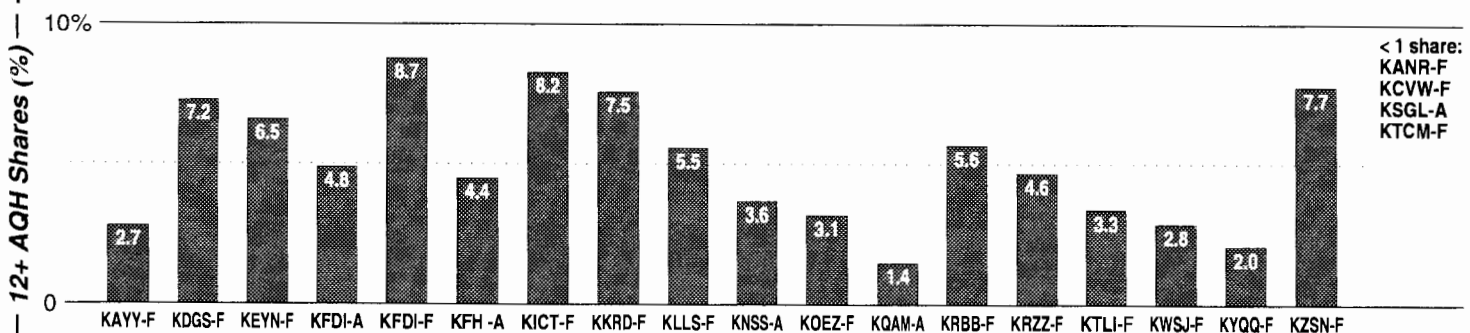

Wichita, KS (Cont.)

Metro Rank: **84** Pop: **558,800** Retail: **$5.663B** Gross Rev: **$30.3M** HH Inc: **$44,910** ↓