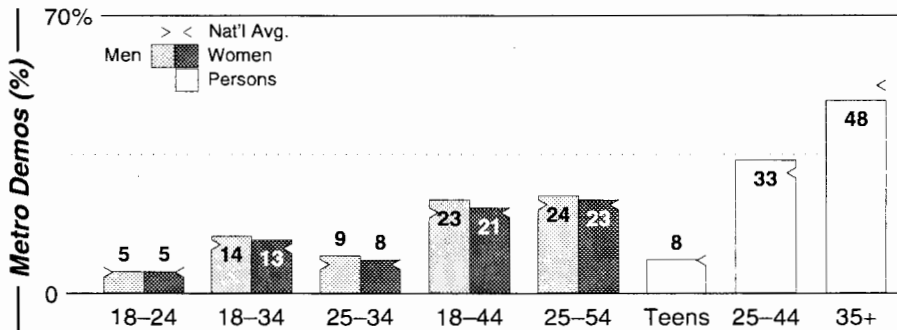

Los Angeles (Cont.)

Metro Rank: **2** Pop: **12,627,727** Retail: **$99.326B** Gross Rev: **$773.7M** HH Inc: **$48,143** ↑

Calls	General Manager	Address, City, State ZIP	Phone	Fax	Owner Phone
KLAC-AM	Ed Krampf	330 N Brand Blvd Ste 800, Glendale, CA 91203	818-546-1043	818-637-2267	214-922-8700
KLAX-FM	Eddie Cansela	10281 W Pico Blvd, Los Angeles, CA 90064	310-203-0900	310-203-8989	305-441-6901
KLIT-FM	Catherine Moreau	99 Long Court Suite 200, Thousand Oaks, CA 91360	800-497-8511	805-497-8514	707-543-0100
KLOS-FM	Bill Sommers	3321 S La Cienega Blvd, Los Angeles, CA 90016	310-840-4800	310-840-4846	212-456-6118
KLSX-FM	Bob Moore	3580 Wilshire Blvd, Los Angeles, CA 90010	213-383-4222	213-386-3649	212-975-6500
KLTX-AM	Dave Armstrong	701 N Brand Blvd Ste 550, Glendale, CA 91203	818-956-5552	818-551-1110	805-987-0400
KLVE-FM	Gary Stone	1645 Vine St Ste 200, Hollywood, CA 90028	323-465-3171	323-467-5063	214-525-7700
KLYY-FM	Sean O'Neill	1888 Century Park E Ste 200, Los Angeles, CA 90067	310-785-9107	310-557-2899	914-592-1071
KMRB-AM	Kevin Chu	747 E Green St Ste 400, Pasadena, CA 91101	626-568-9988	626-792-8890	212-966-1059
KNX-AM	George Nicholaw	6121 Sunset Blvd, Los Angeles, CA 90028	323-460-3343	323-460-3275	212-975-6500
KOST-FM	Ken Christensen	610 S Ardmore Ave, Los Angeles, CA 90005	213-427-1035	213-385-0281	214-922-8700
KPLS-AM	Dale Rideau	1592 N Batavia St, Orange, CA 92867	714-282-8300	714-282-8409	619-784-6900
KPWR-FM	Val Maki	2600 W Olive Ave Ste 850, Burbank, CA 91505	818-953-4200	818-848-0961	317-266-0100
KRCD-FM	Ken Christensen	610 S Ardmore Ave, Los Angeles, CA 90005	213-427-1039	213-380-4214	214-525-7700
KRCV-FM	Howard Neal	610 S Ardmore Ave, Los Angeles, CA 90005	213-427-1039	213-380-4214	214-525-7700
KRLA-AM	Bob Moore	3580 Wilshire Blvd, Los Angeles, CA 90010	213-383-4222	213-386-3649	212-975-6500
KROQ-FM	Trip Reeb	3500 W Olive Ave Ste 900, Burbank, CA 91505	818-567-1067	818-841-5903	212-975-6500
KRTH-FM	Patrick Duffy	5901 Venice Blvd, Los Angeles, CA 90034	323-936-5784	323-936-3427	212-975-6500
KSCA-FM	Gary Stone	1645 Vine St Ste 200, Hollywood, CA 90028	323-465-3171	323-467-5063	214-525-7700
KSSE-FM	David Haymore	3450 Wilshire Blvd Ste 820, Los Angeles, CA 90010	213-251-1011	213-251-1033	310-820-5355
KTNQ-AM	Gary Stone	1645 Vine St Ste 200, Hollywood, CA 90028	323-465-3171	323-467-5063	214-525-7700
KTWV-FM	Tim Pohlman	8944 Lindblade St, Culver City, CA 90232	310-840-7101	310-815-1129	212-975-6500
KTYM-AM	Gerardo Borrego	6803 West Blvd, Inglewood, CA 90302	310-672-3700	310-673-2259	323-678-3731
KVNR-AM	Leonard Liberman	3101 W 5th St, Santa Ana, CA 92703	714-554-5000	714-554-9362	323-461-9300
KWIZ-FM	Winnie Coombs	3101 W 5th St, Santa Ana, CA 92703	714-554-5000	714-554-9362	323-461-9300
KWKW-AM	Jim Kalmenson	6290 W Sunset Blvd Fl 16, Hollywood, CA 90028	323-466-8111	323-461-7347	
KWPA-AM	Alberto Hernandez	1319 S Grant Ave, Glendora, CA 91740	626-335-0429	626-335-3378	
KWVE-FM	Bob Cadman	1644 N El Camino Real, San Clemente, CA 92672	949-492-9800	949-361-0375	714-979-4422
KXMX-FM	Dawn McKahan	1190 E Ball Rd, Anaheim, CA 92805	714-774-9600	714-774-1631	805-987-0400
KXTA-AM	Roy Laughlin	3400 W Riverside Dr Ste 800, Burbank, CA 91505	818-845-1027	818-295-6466	606-655-2267
KYPA-AM	Jeremy Landau	747 E Green St Ste 400, Pasadena, CA 91101	626-844-8882	626-844-0156	212-966-1059
KYSR-FM	Ken Christensen	3500 W Olive Ave Ste 250, Burbank, CA 91505	818-955-7000	818-955-7050	214-922-8700
KZLA-FM	Dave Ervin	7755 Sunset Blvd, Los Angeles, CA 90046	323-882-8000	323-874-9494	801-575-7572