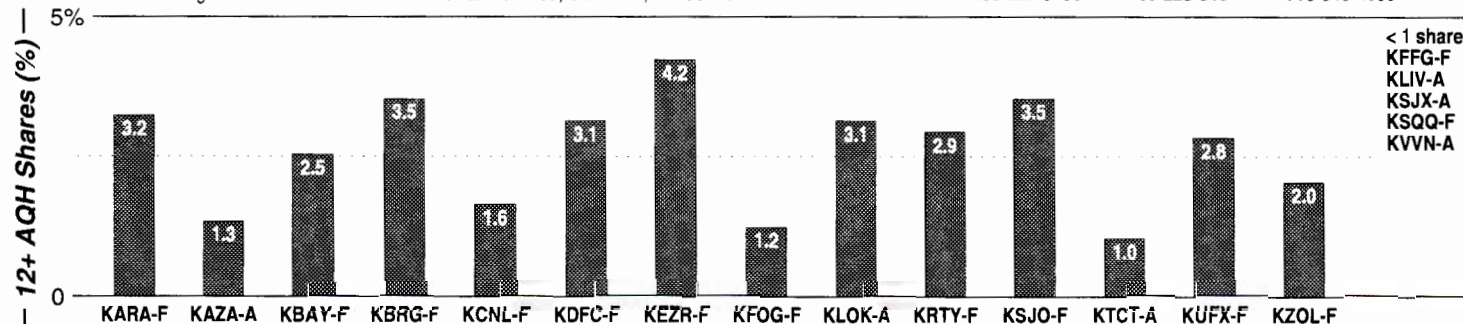

< 1 share:
KFFG-F
KLIV-A
KSJX-A
KSQQ-F
KVVN-A