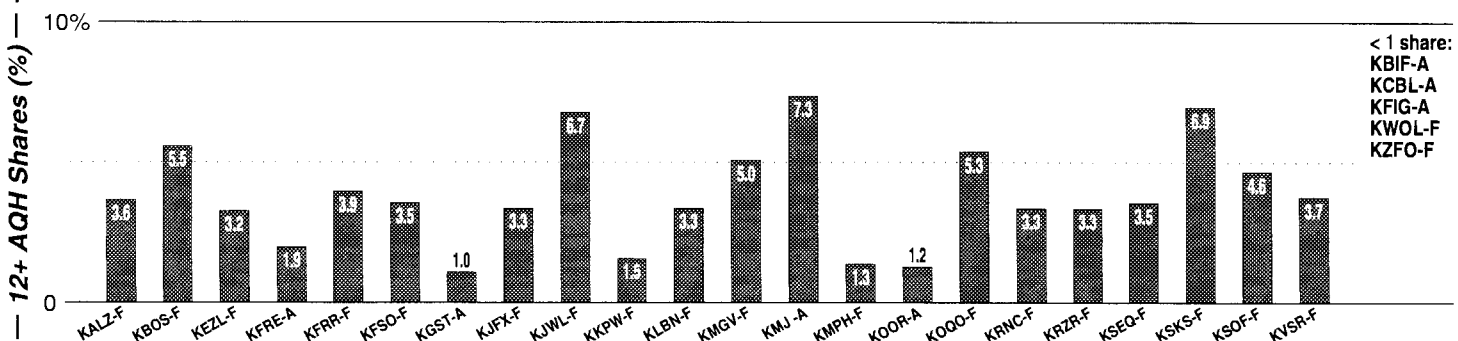

Calls	General Manager	Address, City, State ZIP	Phone	Fax	Owner Phone
KAAT-FM	Larry Gamble	PO Box 2020, Oakhurst, CA 93644	559-683-1031	559-683-5488	559-683-1031
KALZ-FM	Mary Lou Gunn	4991 E McKinley Ave Ste 124, Fresno, CA 93727	559-251-8614	559-251-3347	214-922-8700
KBIF-AM	Tony Donato	2811 N Wishon Ave, Fresno, CA 93704	559-222-0900	559-222-1573	312-558-6638
KBOS-FM	Mary Lou Gunn	1066 E Shaw Ave, Fresno, CA 93710	559-243-4300	559-243-4301	214-922-8700
KCBL-AM	Mary Lou Gunn	1066 E Shaw Ave, Fresno, CA 93710	559-243-4300	559-243-4301	214-922-8700
KEYQ-AM	Mary Guthrie	2310 E Ponderosa Dr Ste 28, Camarillo, CA 93010	805-482-4797	805-388-5202	805-482-4797
KEZL-FM	Darrel Goodwin	4991 E McKinley Ave Ste 124, Fresno, CA 93727	559-251-8614	559-251-3347	214-922-8700
KFIG-AM	Ray O'Cantan	PO Box 26945, Fresno, CA 93729	559-449-0374	559-449-0376	559-449-0374
KFRE-AM	John Carpenter	5087 E McKinley Ave, Fresno, CA 93727	559-453-8879	559-252-4522	305-463-5000
KFRR-FM	Stephen Miller	1981 N Gateway Dr Ste 101, Fresno, CA 93727	559-255-1041	559-456-8077	559-434-1715
KFSO-FM	Darrel Goodwin	4991 E McKinley Ave Ste 124, Fresno, CA 93727	559-251-8614	559-251-3347	214-922-8700
KGST-AM	Daniel Crotty	5726 E Shields Ave, Fresno, CA 93727	559-292-5478	559-292-1087	
KHOT-AM	Dora Del Toro	PO Box 112, Fresno, CA 93707	559-455-0180		916-646-4000
KIGS-AM	Tony Pieira	6165 Hwy 198, Hanford, CA 93230	559-582-0361	599-582-3981	
KIRV-AM	Tony Donato	2811 N Wishon Ave, Fresno, CA 93704	559-222-0900	559-222-1573	312-558-6638
KJFX-FM	Stephen Miller	1981 N Gateway Dr Ste 101, Fresno, CA 93727	559-255-1041	559-456-8077	559-434-1715
KJWL-FM	Jeff Negrete	675 Santa Fe Ave, Fresno, CA 93721	559-497-5118	559-595-9760	559-497-5118
KKPW-FM	Alan Herman	15260 W Church Ave, Kerman, CA 93630	559-846-8722	559-846-5333	323-851-2500
KLBN-FM	Daniel Crotty	5726 E Shields Ave, Fresno, CA 93727	559-292-5478	559-292-1087	
KMAK-FM	Richard B. Smith	PO Box 5, Selma, CA 93662	559-626-7922	559-896-1631	559-626-7922
KMGV-FM	Al Smith	PO Box 9420, Fresno, CA 93792	209-490-9800	209-490-5888	212-975-6500
KMJ-AM	Al Smith	PO Box 9420, Fresno, CA 93792	559-266-5800	559-490-5878	212-975-6500
KMMM-FM	Dan Crotty	211 E 6th St, Madera, CA 93638	559-673-7374	559-673-3502	
KMPH-FM	John Carpenter	5087 E McKinley Ave, Fresno, CA 93727	559-453-8879	559-252-4522	559-733-7800
KOOR-AM	Chris Pacheco	PO Box 9420, Fresno, CA 93792	559-490-1019	559-490-5888	212-975-6500
KOOO-FM	Chris Pacheco	PO Box 9420, Fresno, CA 93792	559-490-1019	559-490-5888	212-975-6500
KQEQ-AM	Al Perez	139 W Olive Ave, Fresno, CA 93728	559-233-8803	559-233-8871	972-355-1999
KRDU-AM	Jim Tuck	597 N Alta Ave, Dinuba, CA 93618	559-591-1130	559-591-4822	214-922-8700
KRNC-FM	Chris Pacheco	PO Box 9420, Fresno, CA 93792	559-490-1019	559-490-5889	212-975-6500
KRZR-FM	Mary Lou Gunn	1066 E Shaw Ave, Fresno, CA 93710	559-243-4300	559-243-4301	214-922-8700
KSKS-FM	Al Smith	PO Box 9420, Fresno, CA 93792	559-490-1019	559-266-3714	212-975-6500
KSOF-FM	Darrel Goodwin	4991 E McKinley Ave Ste 124, Fresno, CA 93727	559-251-8614	559-251-3347	214-922-8700
KVSR-FM	Chris Pacheco	PO Box 9420, Fresno, CA 93792	559-490-1019	9559-490-584	212-975-6500
KWOL-FM	Stephen Miller	1981 N Gateway Dr Ste 101, Fresno, CA 93727	559-255-1041	559-456-8077	559-434-1715
KXEX-AM	Al Perez	139 W Olive Ave, Fresno, CA 93728	559-233-8803	559-233-8871	209-948-5786
KYNO-AM	Ray Carrasco	1981 N Gateway Blvd, Fresno, CA 93727	559-456-4105		559-456-4105
KZFO-FM	Dora Del Toro	PO Box 112, Fresno, CA 93707	916-646-4000	559-268-2850	916-646-4000