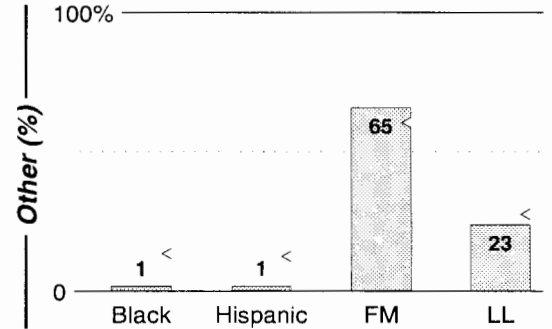

Green Bay, WI

Metro Rank: **183** Pop: **222,970** Retail: **$2.830B** Gross Rev: **$13.2M** HH Inc: **$46,388** ↑