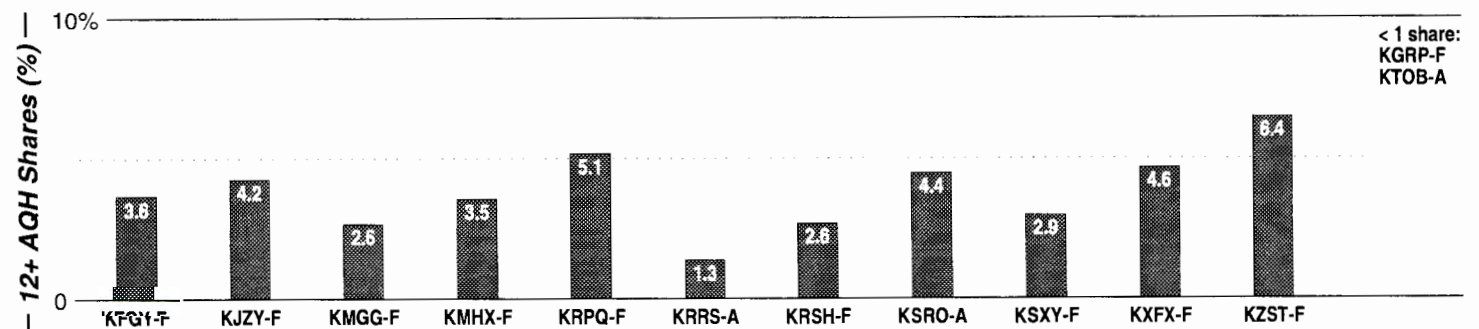

Contact Information	Calls	General Manager	Address, City, State ZIP	Phone	Fax	Owner Phone
	KFGY-FM	Lisa Amador	PO Box 2158, Santa Rosa, CA 95405	707-543-0100	707-571-1097	202-326-5240
	KGRP-FM	Frederick Constant	3565 Standish Ave, Santa Rosa, CA 95407	707-588-0707	707-588-0777	707-588-0707
	KJZY-FM	Tom Skinner	3392 Mendocino Ave, Santa Rosa, CA 95403	707-528-4434	707-527-8216	707-528-4434
	KMGG-FM	Peggy Mulhall	PO Box 2158, Santa Rosa, CA 95405	707-543-0100	707-571-1097	202-326-5240
	KMHX-FM	Ron Castro	6640 Redwood Dr Ste 202, Rohnert Park, CA 94928	707-584-1058	707-584-7944	707-584-1058
	KRPQ-FM	Ron Castro	6640 Redwood Dr Ste 202, Rohnert Park, CA 94928	707-584-1058	707-584-7944	707-584-1058
	KRRS-AM	Maggie LeClerc	PO Box 2277, Santa Rosa, CA 95405	707-545-1460	707-545-0112	213-745-6224
	KRSH-FM	Frederick Constant	3565 Standish Ave, Santa Rosa, CA 95407	707-588-0707	707-588-0777	707-588-0707
	KSRO-AM	Peggy Mulhall	PO Box 2158, Santa Rosa, CA 95405	707-543-0100	707-571-1097	202-326-5240
	KSXY-FM	Frederick Constant	3565 Standish Ave, Santa Rosa, CA 95407	707-588-0707	707-588-0777	707-588-0707
	KTOB-AM	Ambrosio Vigil	750 Mendocino Ave Ste 6, Santa Rosa, CA 95401	707-524-3752	707-524-3753	707-524-3752
	KXFX-FM	Lisa Amador	PO Box 2158, Santa Rosa, CA 95405	707-543-0100	707-571-1097	202-326-5240
	KZST-FM	Tom Skinner	3392 Mendocino Ave, Santa Rosa, CA 95403	707-528-4434	707-527-8216	707-528-4434