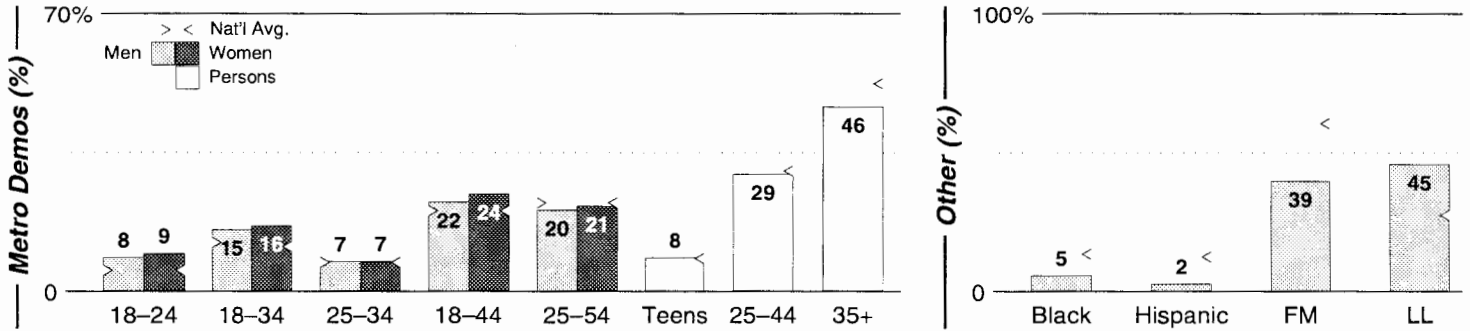

Bloomington, IL

Metro Rank: **230** Pop: **145,599** Retail: **$1.666B** Gross Rev: **$7.9M** HH Inc: **$52,010** ↑

Calls	FMT	City of License	Freq	PWR	HAAT	Combo	LMA	Rep	St	Owner	Acq	Price
WBNQ	CHR	Bloomington	101.5	50.0	466	b		McGvn	47	Citadel Comm Corp	0001 p	g4
WBWN	CTRY	Le Roy	104.1	25.0	328	b		McGvn	79	Citadel Comm Corp	0001 p	g4
WIHN	ROCK	Normal	96.7	3.9	410	a		D&R	73	Kelly Communications	9506	930
WSNI	S	Colfax	92.9	6.0	328	a		D&R	98	Kelly Communications	9804	750 cp

Calls	FMT	City of License	Freq	Day	Night	Combo	LMA	Rep	St	Owner	Acq	Price
WJBC	MOR	Bloomington	1230	1.0	1.00	b		McGvn	25	Citadel Comm Corp	0001 p	g4

Calls	General Manager	Address, City, State ZIP	Phone	Fax	Owner Phone
WBNQ-FM	Richard Johnson	236 Greenwood Ave, Bloomington, IL 61704	309-829-1221	309-827-8071	702-804-5200
WBWN-FM	Richard Johnson	236 Greenwood Ave, Bloomington, IL 61704	309-829-1221	309-827-8071	702-804-5200
WIHN-F	Dan Hafey	PO Box 610, Bloomington, IL 61702	309-888-4496	309-452-9677	309-685-5975
WJBC-AM	Richard Johnson	236 Greenwood Ave, Bloomington, IL 61704	309-829-1221	309-827-8071	702-804-5200
WSNI-FM	Dan Hafey	PO Box 610, Bloomington, IL 61702	309-452-1929	309-452-9677	309-685-5975