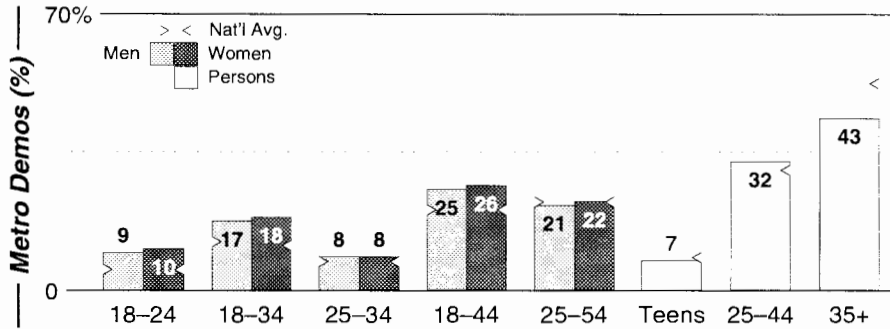

Columbia, MO

Metro Rank: **243** Pop: **133,837** Retail: **$2.053B** Gross Rev: **$10.7M** HH Inc: **$43,121** ↓

Calls	FMT	City of License	Freq	PWR	HAAT	Combo	LMA	Rep	St	Owner	Acq	Price
KATI	CTRY	California	94.3	50.0	492	c		McGvn	84	Zimmer Radio Group	0002	1,050
KBXR	AAA	Columbia	102.3	0.9	856		1		94	Premier Marketing	9709	650
KCLR	CTRY	Boonville	99.3	33.0	591	a		Crstl	74	Zimmer Radio Group	9006	1,500
KCMQ	AOR	Columbia	96.7	100.0 #	915	a			72	Zimmer Radio Group	9308	625 c1
KFMZ	ROCK	Columbia	98.3	23.5	712			Alied	71	Contemp Media Bcstg		
KMFC	REL	Centralia	92.1	1.9	400				88	Clair Group Ltd		
KOQL	OLD	Ashland	106.1	69.0	958		1		93	Premier Marketing	9408	400
KPLA	AC	Columbia	101.5	41.0	1063		1		83	Premier Marketing		
KSSZ	AC	Fayette	93.9	0.0	328	a			94	Zimmer Radio Group	9610	550
KTXY	AC	Jefferson City	106.9	100.0	1250	a		McGvn	69	Zimmer Radio Group	0002	g
KWWR	CTRY	Mexico	95.7	100.0 #	1181	b			66	KXEO Radio Inc	8605	385 e
KZTZ	OLD	Moberly	105.5	50.0 #	492				87	Best Broadcast Group	9708	st

Calls	FMT	City of License	Freq	Day	Night	Combo	LMA	Rep	St	Owner	Acq	Price
KFAL	CTRY	Fulton	900	1.0	0.00				50	Zimmer Radio Group	9912	c1
KFRU	NEWS	Columbia	1400	1.0 #	1.00		1		25	Premier Marketing	9207	449
KTGR	SPRT	Columbia	1580	0.3	0.02	a			55	Zimmer Radio Group	9402	c1
KXEO	VAR	Mexico	1340	1.0	1.00	b			48	KXEO Radio Inc		

Calls	General Manager	Address, City, State ZIP	Phone	Fax	Owner Phone
KATI-FM	Ron Covert	3109 S 10 Mile Dr, Jefferson City, MO 65109	573-893-5696	573-893-4137	573-335-4856
KBXR-FM	John Ott	503 Old 63 N, Columbia, MO 65201	573-449-1520	573-449-7770	573-443-1524
KCLR-FM	Ron Kovert	3215 Lemone Ind Blvd Ste 200, Columbia, MO 65201	573-875-1099	573-875-2439	573-335-4856
KCMQ-FM	Ron Kovert	3215 Lemone Ind Blvd Ste 200, Columbia, MO 65201	573-875-1099	573-875-2439	573-335-4856
KFAL-AM	Peg Dzicek	1805 Westminster Ave, Fulton, MO 65251	573-642-3341	573-642-3343	573-335-4856
KFMZ-FM	Robert Cox	1101 E Walnut St, Columbia, MO 65201	573-874-3000	573-443-1460	573-324-6030
KFRU-AM	John Ott	503 Old 63 N, Columbia, MO 65201	573-449-4141	573-449-7770	573-443-1524
KMFC-FM	Jerry Clair	PO Box 26, Centralia, MO 65240	573-682-5525	573-682-2744	314-682-5525
KOQL-FM	John Ott	503 Old 63 N, Columbia, MO 65201	573-443-1524	573-449-7770	573-443-1524
KPLA-FM	John Ott	503 Old 63 N, Columbia, MO 65201	573-442-3116	573-449-7770	573-443-1524
KSSZ-FM	Ron Covert	3215 Lemone Ind Blvd Ste 200, Columbia, MO 65201	573-875-1099	573-875-2439	573-335-4856
KTGR-AM	Ron Kovert	3215 Lemone Ind Blvd Ste 200, Columbia, MO 65201	573-875-1099	573-875-2439	573-335-4856
KTXY-FM	Ron Kovert	3215 Lemone Ind Blvd Ste 200, Columbia, MO 65201	573-875-1099	573-893-8330	573-335-4856
KWWR-FM	Gary Leonard	1705 E Liberty St, Mexico, MO 65265	573-581-5500	573-581-1801	573-581-5500
KXEO-AM	Gary Leonard	1705 E Liberty St, Mexico, MO 65265	573-581-5500	573-581-1801	573-581-5500
KZTZ-FM	Dale Palmer	PO Box 128, Moberly, MO 65270	660-258-3383	660-263-8800	660-258-3383