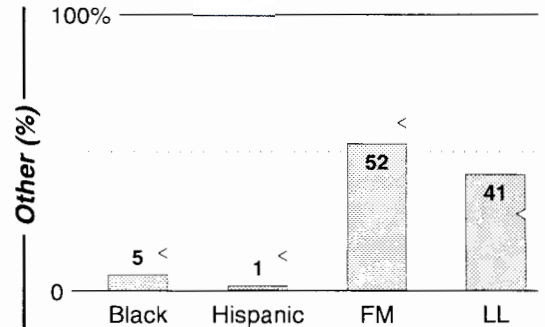

Hagerstown-Chambersburg-Waynesboro

Metro Rank: **161** Pop: **256,731** Retail: **$2.605B** Gross Rev: **$11.0M** HH Inc: **$40,135** ↓