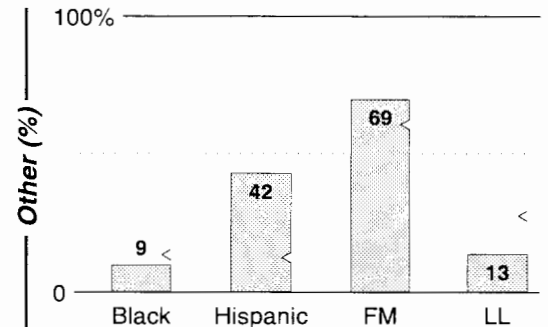

Los Angeles (Cont.)

Metro Rank: **2** Pop: **12,627,727** Retail: **$99.326B** Gross Rev: **$773.7M** HH Inc: **$48,143** ↑

Calls	General Manager	Address, City, State ZIP	Phone	Fax	Owner Phone
KABC-AM	Bill Sommers	3321 S La Cienega Blvd, Los Angeles, CA 90016	310-840-4900	310-838-5222	212-456-6118
KACD-FM	Roy Laughlin	1425 5th St, Santa Monica, CA 90401	310-451-1031	310-395-8736	310-820-5355
KALI-AMFM	Jose Calles	747 E Green St Ste 400, Pasadena, CA 91101	626-844-8882	626-844-0156	212-966-1059
KAVS-FM	Larry Thornhill	348 East Ave K4, Lancaster, CA 93535	661-942-1121	661-723-5512	606-655-2267
KAZN-AM	Kevin Chu	800 Sierra Madre Villa Ave, Pasadena, CA 91107	626-351-1300	626-351-4204	212-966-1059
KBCD-FM	Roy Laughlin	1425 5th St, Santa Monica, CA 90401	310-451-1031	310-395-8736	310-820-5355
KBET-AM	Roy Laughlin	3400 W Riverside Dr Ste 800, Burbank, CA 91505	818-845-1027	818-295-6466	606-655-2267
KBIG-FM	Ed Krampf	330 N Brand Blvd Ste 800, Glendale, CA 91203	818-546-1043	818-637-2267	214-922-8700
KBLA-AM	Bill Jenkins	123 S Figueroa St Ste101A, Los Angeles, CA 90012	213-628-8700	213-628-0850	305-463-5000
KBRT-AM	Don Crawford Jr	3183 Airway Ave Ste D, Costa Mesa, CA 92626	714-754-4450	714-754-0735	215-628-3500
KBUA-FM	Leonard Liberman	5724 Hollywood Blvd, Hollywood, CA 90028	323-461-9300	323-461-9946	323-461-9300
KBUE-FM	Leonard Liberman	5724 Hollywood Blvd, Hollywood, CA 90028	323-461-9300	323-461-9946	323-461-9300
KCBS-FM	Dave Van Dyke	6121 Sunset Blvd, Los Angeles, CA 90028	323-460-3293	323-463-9270	212-975-6500
KCMG-FM	Marko Radlovic	6500 Wilshire Blvd Ste 650, Los Angeles, CA 90048	323-852-1003	323-852-1006	214-922-8700
KCTD-AM	Nancy Cole	333 N Glenoaks Blvd Ste 690, Burbank, CA 91502	818-525-1875	818-525-1888	847-509-1661
KDIS-AM	Bill Sommers	3321 S La Cienega Blvd, Los Angeles, CA 90016	310-840-4900	310-840-2877	212-456-6118
KEZY-AM	Roy Laughlin	1190 E Ball Rd, Anaheim, CA 92805	714-776-1190	714-774-1631	805-987-0400
KFI-AM	Ken Christensen	610 S Ardmore Ave, Los Angeles, CA 90005	213-385-0101	213-385-7076	214-922-8700
KFOX-FM	Seong Hwan Jun	4525 Wilshire Blvd, Los Angeles, CA 90010	323-935-0606	323-935-7779	214-630-9400
KFSG-FM	Alan Bowles	PO Box 26902, Los Angeles, CA 90026	213-483-5374	213-484-8304	213-483-5374
KFWB-AM	Roger Nadel	6230 Yucca St, Los Angeles, CA 90028	323-462-5392	323-871-4681	212-975-6500
KGIL-AM	Bob Bordonaro	1500 Cotner Ave, Los Angeles, CA 90025	310-478-5540	310-478-4189	310-478-5540
KGMX-FM	Vicki Connor	570 E Avenue Q9, Palmdale, CA 93550	661-947-3107	661-272-5688	805-289-1400
KHJ-AM	Leonard Liberman	5724 Hollywood Blvd, Hollywood, CA 90028	323-461-9300	323-461-9946	323-461-9300
KIEV-AM	Dave Armstrong	701 N Brand Blvd Ste 550, Glendale, CA 91203	818-956-5552	818-551-1110	805-987-0400
KIIS-FM	Roy Laughlin	3400 W Riverside Dr Ste 800, Burbank, CA 91505	818-845-1027	818-295-6466	606-655-2267
KIKF-FM	Bill Martinez	1045 S East St., Anaheim, CA 92805	714-502-9494	714-502-9400	714-502-9494
KIRN-AM	Jim Kalmenson	6290 W Sunset Blvd Fl 16, Hollywood, CA 90028	323-466-8111	323-461-7347	
KJLH-FM	Karen Slade	161 N La Brea Ave, Inglewood, CA 90301	310-330-2200	310-330-5555	310-330-3123
KKBT-FM	Nancy Leichter	5900 Wilshire Blvd Ste 1900, Los Angeles, CA 90036	323-634-1800	323-634-1888	301-306-1111
KKGO-FM	Saul Levine	1500 Cotner Ave, Los Angeles, CA 90025	310-478-5540	310-445-1439	310-478-5540
KKLA-FM	Dave Armstrong	701 N Brand Blvd Ste 550, Glendale, CA 91203	818-956-5552	818-551-1110	805-987-0400
KKTR-AM	Saul Levine	1500 Cotner Ave, Los Angeles, CA 90025	310-478-5540	310-478-4189	310-478-5540