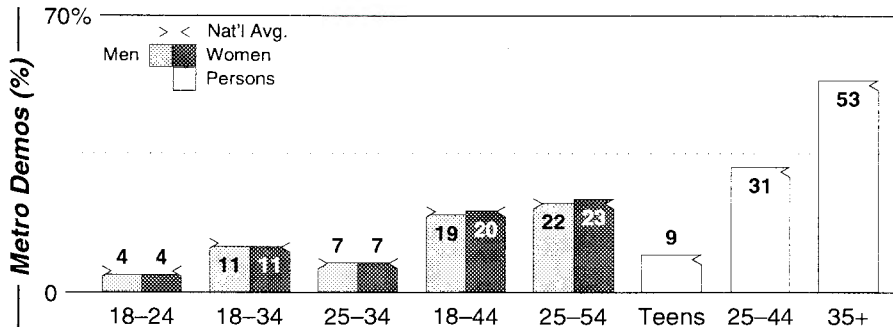

Detroit (Cont.)

Metro Rank: **7** Pop: **4,633,329** Retail: **$49.418B** Gross Rev: **$244.2M** HH Inc: **$48,147** ↑