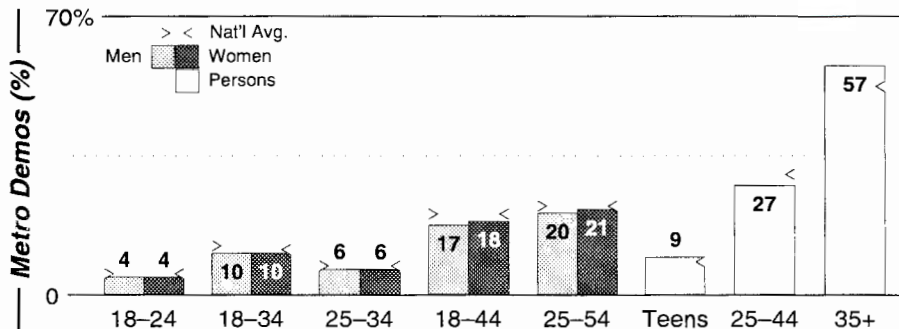

Youngstown - Warren, OH (Cont.)

Metro Rank: **97** Pop: **476,044** Retail: **$5.344B** Gross Rev: **$21.5M** HH Inc: **$38,193** ↓