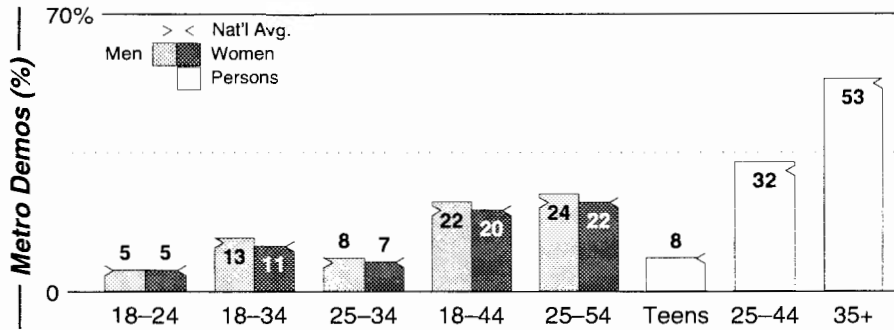

Poughkeepsie, NY (Cont.)

Metro Rank: **157** Pop: **269,338** Retail: **$2.301B** Gross Rev: **$17.6M** HH Inc: **$51,155** ↑

Calls	General Manager	Address, City, State ZIP	Phone	Fax	Owner Phone
WBNR-AM	Jake Russell	PO Box 310, Beacon, NY 12508	914-838-6000	914-838-2109	518-786-6600
WBPM-FM	Jeff Frank	80 Washington Street, Poughkeepsie, NY 12601	914-454-2800	914-471-0793	914-741-1133
WBWZ-FM	Jeff Frank	80 Washington St Ste 301, Poughkeepsie, NY 12601	914-454-2800	914-471-0793	914-741-1133
WCTJ-FM	Eric Straus	20 Tucker Dr, Poughkeepsie, NY 12603	914-485-9696	914-471-2683	914-471-2300
WCZX-FM	Michael Harris	PO Box 416, Poughkeepsie, NY 12602	914-471-1500	914-454-1204	914-471-1500
WDST-FM	Bob Wagner	PO Box 367, Woodstock, NY 12498	914-679-7266	914-679-5395	914-679-7266
WEOK-AM	Michael Harris	PO Box 416, Poughkeepsie, NY 12602	914-471-1500	914-454-1204	914-471-1500
WGHO-AM	Jeff Frank	80 Washington Street, Poughkeepsie, NY 12601	914-454-2800	914-471-0793	914-741-1133
WHVW-AM	Joseph LaScolea	316 Main Mall, Poughkeepsie, NY 12601			
WKIP-AM	Eric Straus	20 Tucker Dr, Poughkeepsie, NY 12603	914-471-2300	914-471-2683	914-471-2300
WKZE-FM	Scott Johnson	67 Main St, Sharon, CT 06069	860-364-5800	860-364-0129	203-661-8600
WPDA-FM	Mike Harris	PO Box 416, Poughkeepsie, NY 12602	914-471-1500	914-454-1204	914-471-1500
WPDH-FM	Michael Harris	PO Box 416, Poughkeepsie, NY 12602	914-471-1500	914-454-1204	914-471-1500
WRKW-FM	Eric Straus	20 Tucker Dr, Poughkeepsie, NY 12603	914-485-9696	914-471-2683	914-471-2300
WRNQ-FM	Eric Straus	20 Tucker Dr, Poughkeepsie, NY 12603	914-471-2300	914-471-2683	914-471-2300
WRRB-FM	Bill Palmeri	1 Broadcast Plz, Middletown, NY 10940	914-343-7400	914-343-1201	914-471-1500
WRWD-FM	Jeff Frank	80 Washington St Ste 301, Poughkeepsie, NY 12601	914-454-2800	914-471-0793	914-741-1133
WSPK-FM	Jake Russell	PO Box 310, Beacon, NY 12508	914-838-6000	914-838-6093	518-786-6600
WWLE-AM	William H. Walker III	PO Box 1073, Highland, NY 12528	518-581-0900	914-691-6381	914-562-1313
WZAD-FM	Kate Harris	PO Box 416, Poughkeepsie, NY 12602	914-888-0077	914-888-0021	914-471-1500