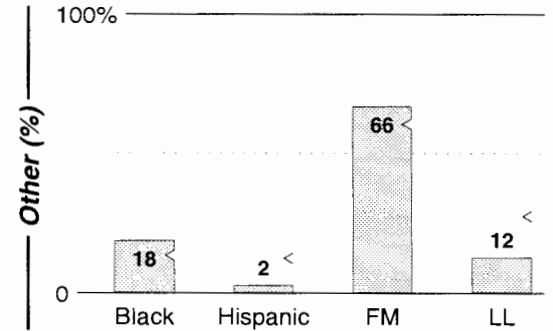

St. Louis (Cont.)

Metro Rank: **19** Pop: **2,581,521** Retail: **$26.695B** Gross Rev: **$132.1M** HH Inc: **$47,955** ↑