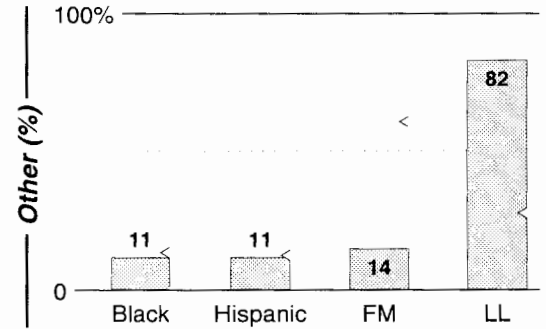

Stamford-Norwalk, CT

Metro Rank: **139** Pop: **334,031** Retail: **$5.205B** Gross Rev: **$6.7M** HH Inc: **$89,263** ↑

Calls	FMT	City of License	Freq	PWR	HAAT	Combo	LMA	Rep	St	Owner	Acq	Price
WEBE	AC	Westport	107.9	50.0	384			Crstl	82	Nassau Bcstg Ptrs LP	0003	p
WEFX	AOR	Norwalk	95.9	3.0	299	a		Sntry	66	Cox Radio Inc	9908	p sw
WEZN	AC	Bridgeport	99.9	27.5	669			Katz	60	Cox Radio Inc	9704	g
WKHL	OLD	Stamford	96.7	3.0	328	a		Sntry	47	Cox Radio Inc	9908	p g5

Calls	FMT	City of License	Freq	Day	Night	Combo	LMA	Rep	St	Owner	Acq	Price
WGCH	NEWS	Greenwich	1490	1.0	1.00				64	Greenwich Bcstg		
WMMM	TALK	Westport	1260	1.0	0.00				59	Sacred Heart Univ	9801	115 e
WNLK	NEWS	Norwalk	1350	1.0	0.50	a		Sntry	48	Cox Radio Inc	9910	p g
WSTC	NEWS	Stamford	1400	0.8	0.78	a		Sntry	41	Cox Radio Inc	9908	p g5

Calls	General Manager	Address, City, State ZIP	Phone	Fax	Owner Phone
WEFX-FM	Robin Faller	444 Westport Ave Fl 3, Norwalk, CT 06851	203-845-3030	203-845-3097	404-843-5000
WGCH-AM	Jonathan Becker	1490 Dayton Ave, Greenwich, CT 06830	203-869-1490	203-869-3636	203-869-1490
WKHL-FM	Robin Faller	444 Westport Ave Fl 3, Norwalk, CT 06851	203-845-3030	203-845-3097	404-843-5000
WMMM-AM	George Lombardi	5151 Park Ave, Fairfield, CT 06432	203-371-7989	203-371-7991	203-371-7989
WNLK-AM	Robin Faller	444 Westport Ave Fl 3, Norwalk, CT 06851	203-845-3030	203-845-3097	404-843-5000
WSTC-AM	Robin Faller	444 Westport Ave Fl 3, Norwalk, CT 06851	203-845-3030	203-359-9907	404-843-5000