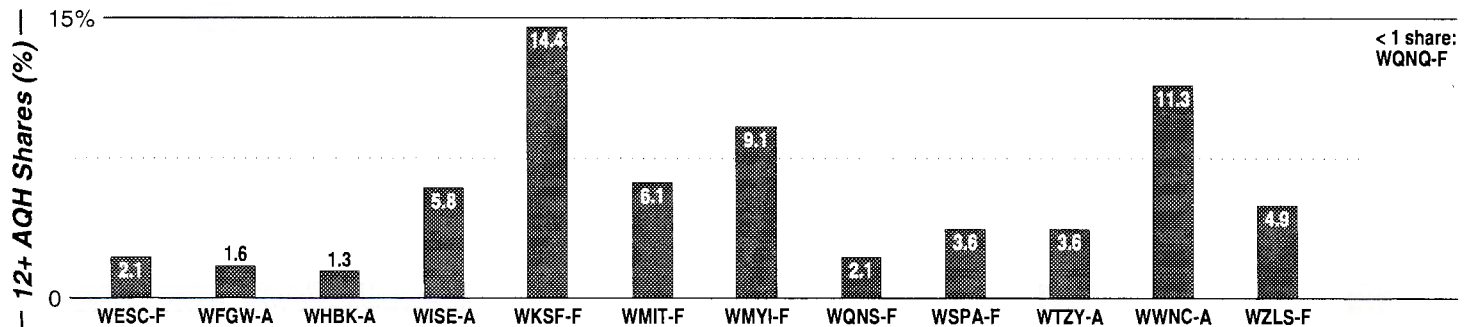

Calls	General Manager	Address, City, State ZIP	Phone	Fax	Owner Phone
WFGW-AM	Thomas R Atema	PO Box 159, Black Mountain, NC 28711	828-669-8477	828-669-6983	808-735-2424
WHBK-AM	Rick Seay	1055 Skyway Dr, Marshall, NC 28753	828-649-3914	828-649-2869	
WISE-AM	Randy Houston	90 Lookout Rd, Asheville, NC 28804	828-253-1310	828-253-5619	828-682-6221
WKJV-AM	Wendell Runion	70 Adams Hill Rd, Asheville, NC 28806	828-252-1380	828-259-9427	828-252-1380
WKSF-FM	Bill McMartin	PO Box 6447, Asheville, NC 28816	828-257-2700	828-255-7850	214-922-8700
WMIT-FM	Thomas R Atema	PO Box 159, Black Mountain, NC 28711	828-669-8477	828-669-6983	808-735-2424
WQNQ-FM	Harold Green	PO Box 16189, Asheville, NC 28816	828-281-1043	828-281-3299	843-661-5000
WQNS-FM	Harold Green	PO Box 16189, Asheville, NC 28816	828-456-8661	828-281-3299	843-661-5000
WSKY-AM	Ruth Spears	40 Westgate Pkwy Ste F, Asheville, NC 28806	828-251-2000	828-251-2135	864-585-1885
WTZK-AM	Truett Yarbrough	109 Charolette St, Black Mountain, NC 28711	828-669-3880	828-669-3894	828-626-7471
WTZQ-AM	Randy Houston	90 Lookout Rd, Asheville, NC 28804	828-253-1310	828-697-1416	828-682-6221
WTZY-AM	Harold Green	PO Box 16189, Asheville, NC 28816	828-255-1906	828-281-3299	843-661-5000
WWNC-AM	Bill McMartin	PO Box 6447, Asheville, NC 28816	828-257-2700	828-255-7850	214-922-8700
WZLS-FM	Barry Lee	780 Hendersonville Rd, Asheville, NC 28803	828-277-0011	828-277-7991	828-277-0011