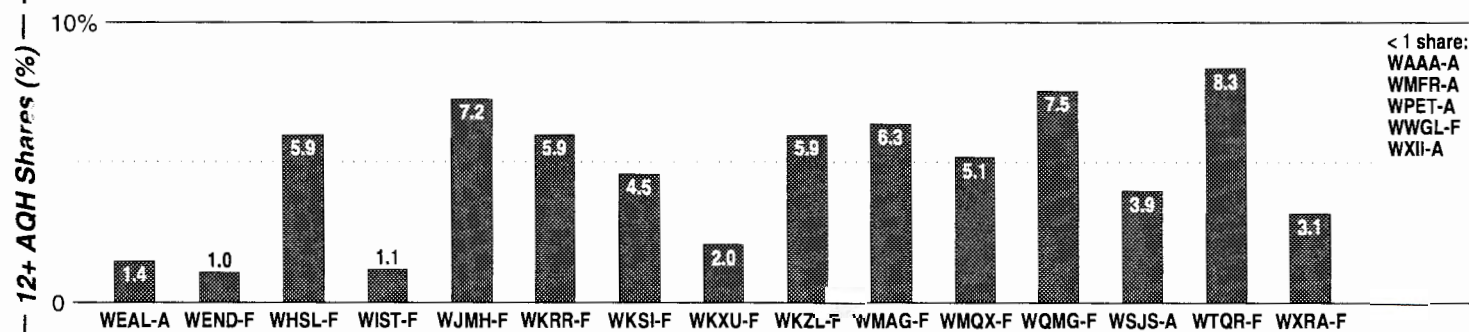

Calls	General Manager	Address, City, State ZIP	Phone	Fax	Owner Phone
WAAA-AM	Mutter Evans	PO Box 11197, Winston Salem, NC 27116	336-767-0430	336-767-0433	336-767-0430
WBAG-AM	Joe Gray	PO Box 2450, Burlington, NC 27216	336-226-1150	336-266-1180	336-229-4504
WBFJ-AM	Wally Decker	1249 N Trade St, Winston Salem, NC 27101	336-721-1560	336-777-1032	336-721-1560
WCOG-AM	Dave Plyler	4405 Providence Ln Ste D, Winston Salem, NC 27106	336-759-0363	336-759-0366	336-765-7438
WDSL-AM	Garry Tilley	PO Box 1520, Mocksville, NC 27028	336-751-1520	336-751-5025	336-751-1520
WEAL-AM	Gary Weiss	7819 National Service Rd Ste 4, Greensboro, NC 27409	336-605-5200	336-605-0138	610-660-5610
WGOS-AM	Simon Ritchy	6223 Old Mendenhall Rd, High Point, NC 27263	336-434-5024	336-434-6018	336-434-5024
WHPE-FM	Jason Padgett	1714 Tower Ave, High Point, NC 27260	336-889-9473	336-889-9473	704-523-5555
WHSL-FM	Kim Pyle	PO Box 5897, High Point, NC 27262	336-885-2100	336-887-0104	214-922-8700
WIST-FM	Stanley Thomas	PO Box 5663, High Point, NC 27262	336-887-0983	336-887-3055	404-875-1110
WJMH-FM	Gary Weiss	7819 National Service Rd Ste 4, Greensboro, NC 27409	336-605-5200	336-605-5219	610-660-5610
WKEW-AM	Steve Hutchinson	256 Four Seasons Town Center, Greensboro, NC 27407	336-854-1996	336-854-0672	336-854-1996
WKRR-FM	Bruce Wheeler	192 E Lewis St, Greensboro, NC 27406	336-274-8042	336-274-1629	423-588-6511
WKSJ-FM	Dick Harlow	PO Box 16924, Greensboro, NC 27416	336-275-9895	336-275-6236	704-372-4434
WKXR-AM	Edward Swicegood	1119 Eastview Dr, Asheboro, NC 27203	336-625-2187	336-626-9292	336-625-2187
WKZL-FM	Bruce Wheeler	192 E Lewis St, Greensboro, NC 27406	336-274-8042	336-274-1629	423-588-6511
WLXN-AM	Gig Hilton	200 Radio Dr, Lexington, NC 27292	336-248-2716	336-248-2800	336-248-2716
WMAG-FM	Kim Pyle	PO Box 5897, High Point, NC 27262	336-885-2100	336-887-0104	214-922-8700
WMFR-AM	Kim Pyle	PO Box 5897, High Point, NC 27262	336-885-2100	336-887-0104	212-975-6500
WMQX-FM	Gary Weiss	7819 National Service Rd Ste 4, Greensboro, NC 27409	336-605-5200	336-605-5221	610-660-5610
WOKX-AM	Deb Metcalf	327 N Main St Ste 203, High Point, NC 27260	336-882-1590	336-882-1594	336-885-1927
WPCM-AM	Gailes Stuckey	PO Box 1119, Burlington, NC 27216	336-584-0126	336-584-0739	919-790-9392
WPET-AM	Dick Harlow	PO Box 16924, Greensboro, NC 27416	336-275-9738	336-275-6236	704-372-4434
WPOL-AM	Linda Richardson	93 Salem Valley Rd, Winston Salem, NC 27103	336-724-9247	336-724-5266	336-765-7438
WQMG-FM	Gary Weiss	7819 National Service Rd Ste 4, Greensboro, NC 27409	336-605-5200	336-605-0138	610-660-5610
WSGH-AM	Rodney Baucom	PO Box 25775, Winston Salem, NC 27114	336-699-8036	336-699-2824	540-552-4252
WSJS-AM	Tom Hamilton	PO Box 3018, Winston Salem, NC 27102	336-777-3931	336-777-3929	212-975-6500
WSML-AM	Tom Hamilton	PO Box 900, Graham, NC 27253	336-227-4254	336-227-4254	212-975-6500
WSMX-AM	Joe Watson	1225 E 5th St, Winston Salem, NC 27101	336-724-6336	336-724-6368	336-724-6336
WTNC-AM	Janice Payton	PO Box 1920, Thomasville, NC 27361	336-472-0790	336-472-0388	757-622-4600
WTOB-AM	Dave Plyler	4405 Providence Ln Ste D, Winston Salem, NC 27106	336-759-0363	336-759-0366	805-987-0400
WTQR-FM	Tom Hamilton	PO Box 3018, Winston Salem, NC 27102	336-777-3931	336-777-3929	606-655-2267
WWBG-AM	Dave Plyler	4405 Providence Ln Ste D, Winston Salem, NC 27106	336-759-0363	336-759-0366	805-987-0400
WWGL-FM	Gig Hilton	200 Radio Dr, Lexington, NC 27292	336-248-2716	336-248-2800	336-248-2716
WXII-AM	Reynard Corley	PO Box 11847, Winston Salem, NC 27116	336-721-9944	336-722-7685	212-887-6800
WXRA-FM	Tom Hamilton	PO Box 3018, Winston Salem, NC 27102	336-777-3931	336-777-3929	606-655-2267
WZOO-AM	Huey Turner	PO Box 460, Asheboro, NC 27204	336-672-0985	336-672-0985	336-672-0944