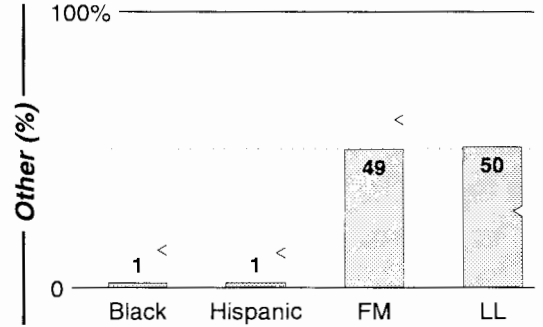

Lewiston-Auburn, ME

Metro Rank: **261** Pop: **101,581** Retail: **\$1.384B** Gross Rev: **\$1.7M** HH Inc: **\$38,144** ↓

Calls	FMT	City of License	Freq	PWR	HAAT	Combo	LMA	Rep	St	Owner	Acq	Price
WBLM	AOR	Portland	102.9	100.0 #	1431				67	Citadel Comm Corp	9909	
WJBQ	CHR	Portland	97.9	16.0	889			D&R	60	Citadel Comm Corp	9909	sw
WMWX	AC	Auburn	99.9	28.5	643	a		D&R	77	Radio Partners	9912 p	g3
WPOR	CTRY	Portland	101.9	33.0 #	604			McGvn	67	Saga Comm Inc	9606	10,000
WTHT	CTRY	Lewiston	107.5	91.0	929	a			73	Radio Partners	9912 p	na
WTOS	AOR	Skowhegan	105.1	50.0	2431			Inter	69	Cumulus Bcstg Inc	9806	2,200