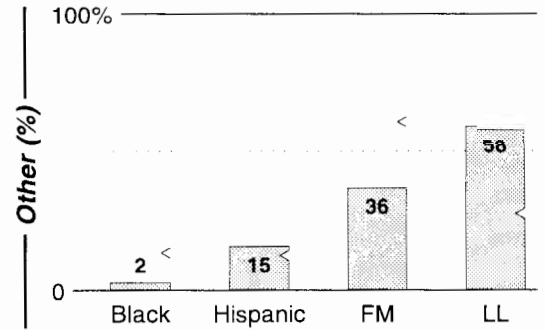

Santa Rosa, CA

Metro Rank: **113** Pop: **453,175** Retail: **$5.119B** Gross Rev: **$13.4M** HH Inc: **$47,518** ↑