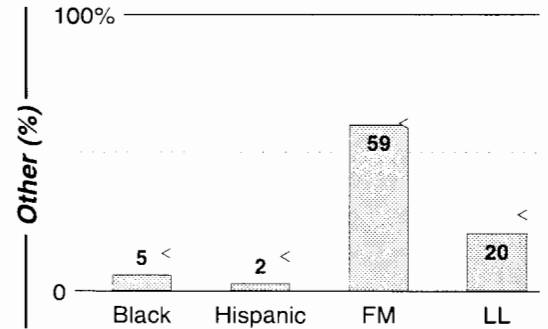

Minneapolis - St. Paul (Cont.)

Metro Rank: 17 Pop: 2,853,452 Retail: $33.947B Gross Rev: $166.6M HH Inc: $52,098 ↑