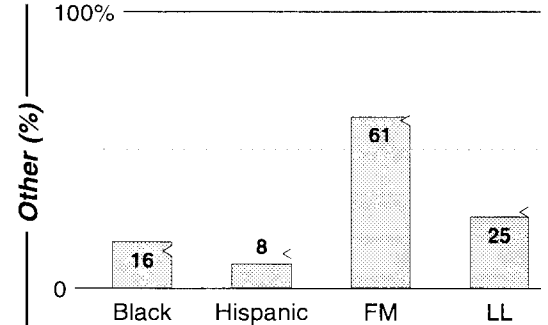

Atlantic City - Cape May, NJ (Cont.)

Metro Rank: **137** Pop: **339,424** Retail: **$3.956B** Gross Rev: **$15.6M** HH Inc: **$42,756** ↓

Calls	General Manager	Address, City, State ZIP	Phone	Fax	Owner Phone
WAYV-FM	Gary Fisher	8025 Black Horse Pike Ste 100, West Atlantic City, NJ 08232	609-484-8444	609-646-6331	609-484-8444
WBNJ-FM	Donald Brooks	2922 Atlantic Ave Ste 201, Atlantic City, NJ 08401	609-348-4040	609-348-1303	609-348-4040
WBSS-FM	John Dziuba	PO Box 5698, Trenton, NJ 08638	609-882-4600	609-883-6684	732-751-1119
WCMC-AM	Gary Fisher	8025 Black Horse Pike Ste 100, West Atlantic City, NJ 08232	609-522-1416	609-646-6331	609-484-8444
WCZT-FM	Wilbur Huf	9 S Center 1129 Rt 9 South #5, Cape May Court House, NJ 08210	609-465-9400	609-465-4956	609-465-9400
WFPG-AMFM	John Ford	950 Tilton Rd Ste 200, Northfield, NJ 08225	609-645-9797	609-272-9228	702-804-5200
WGBZ-FM	Donald Brooks	2922 Atlantic Ave Ste 201, Atlantic City, NJ 08401	609-348-4040	609-348-1303	609-348-4040
WGYM-AM	Mike Steele	1601 New Rd, Linwood, NJ 08221	609-601-1100	609-601-0450	609-653-1400
WIBG-AM	Jennifer Downing	3328 Simpson Ave, Ocean City, NJ 08226	609-398-1020	609-398-3736	732-780-2535
WJNN-FM	Ken Manri	403 Route 47S, Cape May Court House, NJ 08210	609-889-2200	609-889-8100	609-889-2200
WJSE-FM	Al Parinello	550 New Rd Ste B, Somers Point, NJ 08244	609-927-9573	609-927-5712	609-927-9573
WKOE-FM	John Ford	950 Tilton Rd Ste 200, Northfield, NJ 08225	609-645-9797	609-272-9228	702-804-5200
WMGM-FM	Dick Irland	1601 New Rd, Linwood, NJ 08221	609-653-1400	609-927-7014	609-653-1400
WMID-AM	Donald Brooks	2922 Atlantic Ave Ste 201, Atlantic City, NJ 08401	609-348-4040	609-348-1303	609-348-4040
WOND-AM	Dick Irland	1601 New Rd, Linwood, NJ 08221	609-653-1400	609-927-7014	609-653-1400
WONZ-AM	Santos Rodrigues	1601 New Rd, Linwood, NJ 08221	609-567-5656	609-927-7014	609-653-1400
WPUR-FM	John Ford	950 Tilton Rd Ste 200, Northfield, NJ 08225	609-645-9797	609-272-9228	702-804-5200
WSAX-FM	Donald Brooks	2922 Atlantic Ave Ste 201, Atlantic City, NJ 08401	609-348-4040	609-348-1303	609-348-4040
WTKU-FM	Mike Steele	1601 New Rd, Linwood, NJ 08221	609-601-1100	609-601-0450	609-653-1400
WTTH-FM	Donald Brooks	2922 Atlantic Ave Ste 201, Atlantic City, NJ 08401	609-348-4040	609-348-1303	609-348-4040
WWZK-FM	Wilbur Huf	9 S Center 1129 Rt 9 South #5, Cape May Court House, NJ 08210	609-465-9400	609-465-4956	609-889-2200
WZBZ-FM	Donald Brooks	2922 Atlantic Ave Ste 201, Atlantic City, NJ 08401	609-348-4040	609-348-1303	609-348-4040
WZXL-FM	Gary Fisher	8025 Black Horse Pike Ste 100, West Atlantic City, NJ 08232	609-484-8444	609-646-6331	609-484-8444