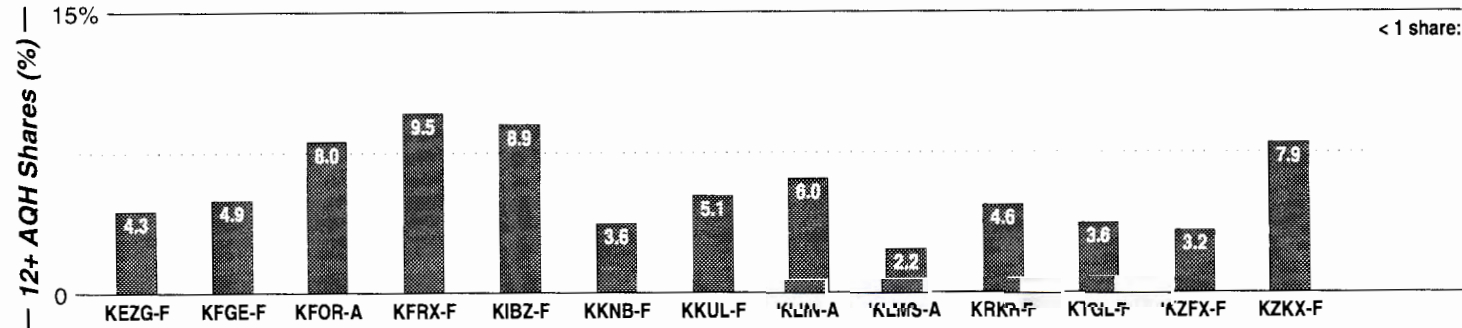

Calls	General Manager	Address, City, State ZIP	Phone	Fax	Owner Phone
KEZG-FM	Lisa Warner	4343 O St, Lincoln, NE 68510	402-475-4567	402-479-1411	831-655-6350
KFGE-FM	Patrick Combs	4343 O St, Lincoln, NE 68510	402-475-45	402-479-1411	831-655-6350
KFOR-AM	George DeMarco	6900 Van Dorn St Ste 11, Lincoln, NE 68506	402-483-5100	402-483-4095	402-483-5100
KFRX-FM	George DeMarco	6900 Van Dorn St Ste 11, Lincoln, NE 68506	402-483-5100	402-483-4095	402-483-5100
KIBZ-FM	Julie Gade	4630 Antelope Creek Rd Ste 200, Lincoln, NE 68506	402-483-1517	402-483-9138	214-922-8700
KKNB-FM	Julie Gade	4630 Antelope Creek Rd Ste 200, Lincoln, NE 68506	402-483-1517	402-483-1579	214-922-8700
KKUL-FM	Patrick Combs	4343 O St, Lincoln, NE 68510	402-475-4567	402-479-1411	831-655-6350
KLIN-AM	Lisa Warner	4343 O St, Lincoln, NE 68510	402-475-4567	402-479-1411	831-655-6350
KLMS-AM	George DeMarco	6900 Van Dorn St Ste 11, Lincoln, NE 68506	402-483-5100	402-483-4095	402-483-5100
KRKR-FM	George DeMarco	6900 Van Dorn St Ste 11, Lincoln, NE 68506	402-483-5100	402-483-4095	402-483-5100
KTGL-FM	Julie Gade	4630 Antelope Creek Rd Ste 200, Lincoln, NE 68506	402-483-6814	402-489-9607	214-922-8700
KZKX-FM	Julie Gade	4630 Antelope Creek Rd Ste 200, Lincoln, NE 68506	402-488-9601	402-489-9989	214-922-8700