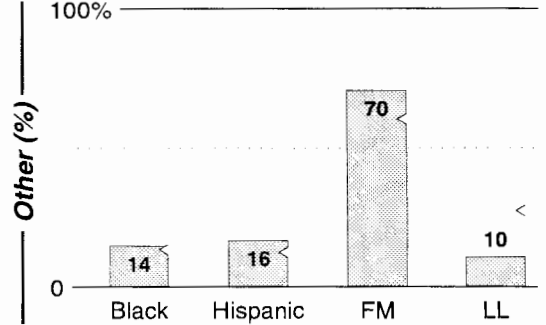

Dallas - Ft. Worth (Cont.)

Metro Rank: **6** Pop: **4,857,975** Retail: **$54.126B** Gross Rev: **$332.0M** HH Inc: **$53,898** ↑