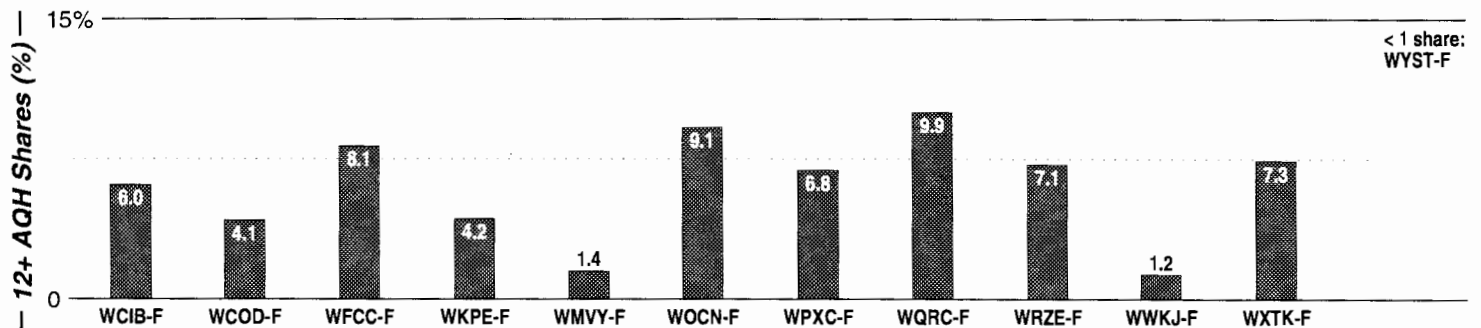

Calls	General Manager	Address, City, State ZIP	Phone	Fax	Owner Phone
WBUR-AM	Jane Christo	890 Commonwealth Ave, Boston, MA 02215	270-353-0909	270-353-4747	617-353-0909
WCIB-FM	Albert Makkay Jr	154 Barnstable Rd, Hyannis, MA 02601	508-778-2888	508-778-9651	508-778-2888
WCOD-FM	Steven Dane	851 Main Street, Rt 28 #1, South Yarmouth, MA 02664	508-760-5252	508-760-5353	508-760-5252
WFCC-FM	Jan D'Antuono	426 North Street, Hyannis, MA 02601	508-790-3772	508-790-3773	781-893-7080
WFPB-AM	Patrica Monteith	100 William T Morrissey Blvd, Boston, MA 02125	617-287-6900		617-287-5000
WKPE-FM	Jane D'Antuono	426 North Street, Hyannis, MA 02601	508-790-3772	508-790-3773	781-893-7080
WMVY-FM	Andrew Brunk	PO Box 1148, Vineyard Haven, MA 02568	508-693-5000	508-693-8211	401-841-9484
WOCN-FM	Gregory D. Bone	737 West Main St, Hyannis, MA 02601	508-778-6200	508-775-2605	410-828-4780
WPXC-FM	Albert Makkay	154 Barnstable Rd, Hyannis, MA 02601	508-778-2888	508-778-9651	508-778-2888
WQRC-FM	Gregory D. Bone	737 West Main St, Hyannis, MA 02601	508-771-1224	508-775-2605	410-828-4780
WRZE-FM	Albert Makkay	154 Barnstable Rd, Hyannis, MA 02601	508-778-2888	508-778-9651	508-778-2888
WWKJ-FM	Steven Dane	851 Main Street, Rt 28 #1, South Yarmouth, MA 02664	508-760-5252	508-760-5353	508-760-5252
WXTK-FM	Steven Dane	851 Main Street, Rt 28 #1, South Yarmouth, MA 02664	508-760-5252	508-760-5353	508-760-5252
WYST-FM	Steven Dane	851 Main Street, Rt 28 #1, South Yarmouth, MA 02664	508-760-5252	508-760-5353	508-760-5252