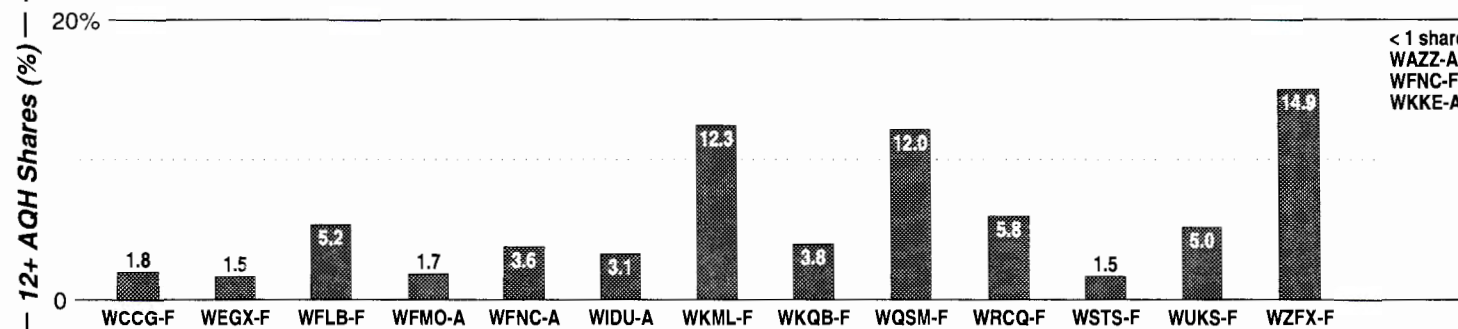

Fayetteville, NC (Cont.)

Metro Rank: **126** Pop: **406,315** Retail: **$4.991B** Gross Rev: **$19.7M** HH Inc: **$42,796** ↓