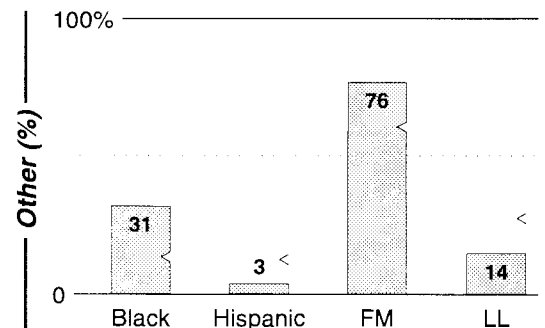

Norfolk-Virginia Beach-Newport News (Cont.)

Metro Rank: **36** Pop: **1,489,735** Retail: **$14.869B** Gross Rev: **$53.6M** HH Inc: **$41,209** ↓

Calls	General Manager	Address, City, State ZIP	Phone	Fax	Owner Phone
WAFX-FM	Dave Paulus	870 Greenbrier Cir Ste 399, Chesapeake, VA 23320	757-366-9900	757-366-0022	313-886-7070
WBYM-AM	Doug Barrett	2845 N Armistead Ave, Hampton, VA 23666	757-766-9262	757-766-7439	804-766-9262
WCKO-AM	Mike Chandler	PO Box 661, Norfolk, VA 23501	757-493-9919	757-490-2524	417-581-5595
WCMS-FM	Andy Graham	5589 Greenwich Rd Ste 200, Virginia Beach, VA 23462	757-424-1050	757-424-3479	617-527-0062
WCMS-AM	Andy Graham	5589 Greenwich Rd., Virginia Beach, VA 23464	757-424-1050	757-424-3479	617-527-0062
WCPK-AM	Henry Hoot	2202 Jolliff Rd, Chesapeake, VA 23321	757-488-1010		757-622-4600
WGH-AMFM	Andy Graham	5589 Greenwich Rd Ste 200, Virginia Beach, VA 23462	757-671-1000	757-671-1010	617-527-0062
WGPL-AM	Katrina Chase	645 Church St Ste 400, Norfolk, VA 23510	757-622-4600	757-624-6515	757-624-6500
WHKT-AM	Henry Hoot	2202 Jolliff Rd, Chesapeake, VA 23321	757-488-1010		757-488-1010
WJCD-FM	Janet Armstead	1003 Norfolk Sq, Norfolk, VA 23502	757-466-0009	757-466-1155	606-655-2267
WJOI-AM	Dave Paulus	870 Greenbrier Cir Ste 399, Chesapeake, VA 23320	757-366-9900	757-366-0022	313-886-7070
WKGM-AM	Larry W Cobb	PO Box 339, Smithfield, VA 23431	757-357-9546	757-365-0412	540-552-4252
WKOC-FM	Jerry Del Core	500 Dom Twr 999 Waterside Dr, Norfolk, VA 23510	757-640-8500	757-640-8552	757-640-8500
WMBG-AM	Gregory H. Granger	5351 Richmond Rd, Williamsburg, VA 23188	757-229-7400	757-565-4652	757-564-3714
WNIS-AM	Jerry Del Core	500 Dom Twr 999 Waterside Dr, Norfolk, VA 23510	757-640-8500	757-640-8552	757-640-8500
WNOR-FM	Dave Paulus	870 Greenbrier Cir Ste 399, Chesapeake, VA 23320	757-366-9900	757-366-0022	313-886-7070
WNVZ-FM	Eric Mastel	236 Clearfield Ave Ste 206, Virginia Beach, VA 23462	757-497-2000	757-456-5458	610-660-5610
WOWI-FM	Janet Armstead	1003 Norfolk Sq, Norfolk, VA 23502	757-466-0009	757-466-7043	606-655-2267
WPCE-AM	Katrina Chase	645 Church St Ste 400, Norfolk, VA 23510	757-622-4600	757-624-6515	757-624-6500
WPMH-AM	Henry Hoot	2202 Jolliff Rd, Chesapeake, VA 23321	757-488-1010		757-488-1010
WPTE-FM	Eric Mastel	236 Clearfield Ave Ste 206, Virginia Beach, VA 23462	757-497-2000	757-456-5458	610-660-5610
WROX-FM	Jerry Del Core	500 Dom Twr 999 Waterside Dr, Norfolk, VA 23510	757-640-8500	757-640-8552	757-640-8500
WSVV-FM	Janet Armstead	1003 Norfolk Sq, Norfolk, VA 23502	757-466-0009	757-466-7043	606-655-2267
WSVY-FM	Janet Armstead	1003 Norfolk Sq, Norfolk, VA 23502	757-466-0009	757-466-7043	606-655-2267
WTAR-AM	Jerry Del Core	500 Dom Twr 999 Waterside Dr, Norfolk, VA 23510	757-640-8500	757-640-8552	757-640-8500
WTJZ-AM	Henry Hoot	2202 Jolliff Rd, Chesapeake, VA 23321	757-723-1270	757-723-0820	757-488-1010
WVAB-AM	Ron Cowan		757-481-0261		757-481-0261
WVKL-FM	Eric Mastel	236 Clearfield Ave Ste 206, Virginia Beach, VA 23462	757-497-2000	757-456-5458	610-660-5610
WWDE-FM	Eric Mastel	236 Clearfield Ave Ste 206, Virginia Beach, VA 23462	757-497-2000	757-456-5458	610-660-5610
WWSO-FM	Andy Graham	5589 Greenwich Rd Ste 200, Virginia Beach, VA 23462	757-671-1000	757-671-1010	617-527-0062
WXEZ-FM	Wes Eure	4026 George Washington Mem Hwy, Yorktown, VA 23691	757-898-9494	757-898-9401	757-898-9494
WXGM-AMFM	Thomas Robinson	PO Box 634, Gloucester, VA 23061	804-693-2105	804-693-2182	804-693-2105
WYFI-FM	Jerry Endres	4310 Indian River Rd Ste 5, Chesapeake, VA 23325	757-420-9505		704-523-5555