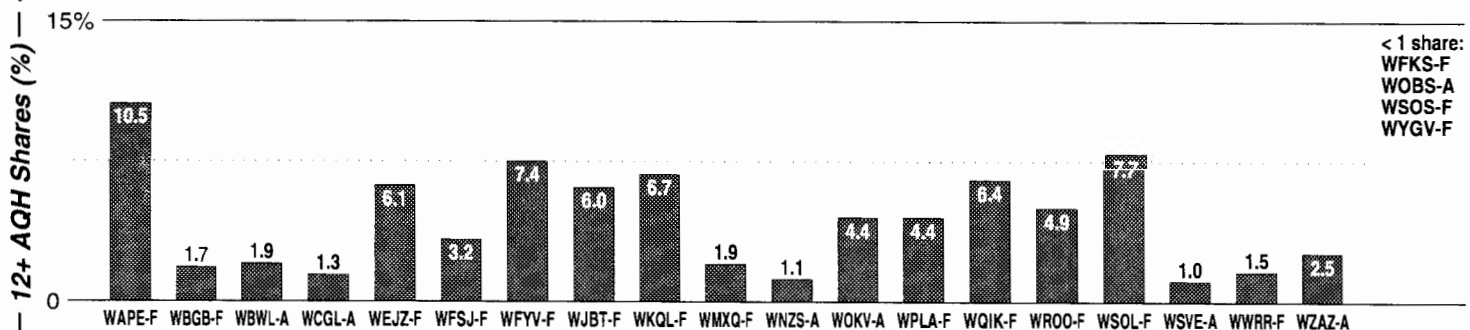

Johnson City-Kingsport-Bristol

Calls	FMT	City of License	Freq	PWR	HAAT	Combo	LMA	Rep	St	Owner	Acq	Price
WABN	CHR	Abingdon	92.7	1.8	371	f			56	Legend Radio Group	8705	466 c1
WAEZ	CHR	Elizabethton	99.3	3.6	810	e			68	Nininger Stations	9706	3,000
WEYE	CTRY	Surgoinsville	104.3	4.4	381	b			90	Trent Broadcasting	0001	na
WIKQ	CTRY	Greeneville	94.9	100.0	1089				56	Radio Greeneville		
WJDT	CTRY	Rogersville	106.5	0.3	1378				90	C & S Bcstg		
WKOS	OLD	Kingsport	104.9	2.8	492	a		Katz	70	Citadel Comm Corp	0001 p	g4
WMEV	CTRY	Marion	93.9	100.0	1460	g		RgRep	61	Glenwood Comm Corp	9807	1,650 c3
WQUT	AOR	Johnson City	101.5	100.0	1499	a		Katz	48	Citadel Comm Corp	0001 p	g4
WRZK	AOR	Colonial Heights	105.9	1.5	1296		1	Estmn	97	Murray Comm		
WTFM	AC	Kingsport	98.5	74.0	2242	d	1	Estmn	48	Glenwood Comm Corp		
WXBQ	CTRY	Bristol	96.9	75.0	2241	e		Crstl	45	Nininger Stations		
WXIS	CHR	Erwin	103.9	2.5	328	c			68	WEMB Inc		