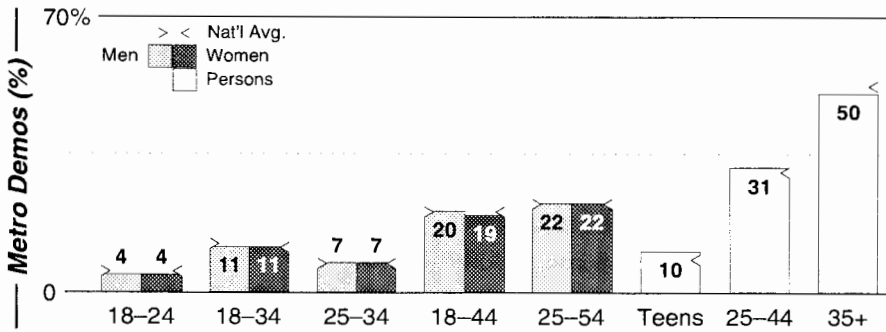

Boise, ID (Cont.)

Metro Rank: **124** Pop: **412,050** Retail: **$5.030B** Gross Rev: **$18.8M** HH Inc: **$46,285** ↑

Calls	General Manager	Address, City, State ZIP	Phone	Fax	Owner Phone
KARO-FM	Dick Lumenello	PO Box 63, Boise, ID 83707	208-344-6363	208-385-9064	606-655-2267
KBGN-AM	Nelson M. Wilson	3303 E Chicago St, Caldwell, ID 83605	208-459-3635		208-459-3635
KBOI-AM	Monty Ivey	PO Box 1280, Boise, ID 83701	208-336-3670	208-336-3734	702-804-5200
KBSU-AM	Jim Paluzzi	1910 University Dr, Boise, ID 83725	208-426-3663	208-344-6631	208-426-3663
KBXL-FM	Lee Schafer	1477 S Five Mile Rd, Boise, ID 83709	208-377-3790	208-377-3792	208-377-3790
KCID-FM	Bob Rosenthal	5601 Cassia St, Boise, ID 83705	208-344-3511	208-336-3264	414-332-9611
KCID-AM	Vicki Swain	PO Box 129, Ontario, OR 97914	208-344-3511	208-336-3264	414-332-9611
KCIX-FM	Dick Lumenello	PO Box 63, Boise, ID 83707	208-376-6666	208-327-8800	606-655-2267
KFXD-AM	Dick Lumenello	PO Box 63, Boise, ID 83707	208-344-6363	208-385-9064	606-655-2267
KFXJ-FM	Scott Ruelas	455 W Amity Rd, Meridian, ID 83642	208-888-4321	208-888-2841	414-332-9611
KGEM-AM	Bob Rosenthal	5601 Cassia St, Boise, ID 83705	208-344-3511	208-336-3264	414-332-9611
KIDO-AM	Dick Lumenello	PO Box 63, Boise, ID 83707	208-344-6363	208-385-9064	606-655-2267
KIZN-FM	Monty Ivey	1419 W Bannock St, Boise, ID 83702	208-336-3670	208-336-3734	702-804-5200
KJOT-FM	Bob Rosenthal	5601 Cassia St, Boise, ID 83705	208-344-3511	208-336-3264	414-332-9611
KKGL-FM	Monty Ivey	PO Box 1280, Boise, ID 83701	208-336-3670	208-336-3734	702-804-5200
KKIC-AM	Steve Sumner	PO Box 1600, Nampa, ID 83653	208-322-3437	208-463-7836	208-336-1145
KLTB-FM	Dick Lumenello	PO Box 63, Boise, ID 83707	208-344-6363	208-385-9064	606-655-2267
KMXM-FM	Larry Johnson	PO Box 5599, Twin Falls, ID 83303	208-735-1101	208-733-4196	404-229-7769
KQFC-FM	Monty Ivey	PO Box 1280, Boise, ID 83701	208-336-3670	208-336-3734	702-804-5200
KQXR-FM	Bob Rosenthal	5601 Cassia St, Boise, ID 83705	208-344-3511	208-336-3264	414-332-9611
KSPD-AM	Lee Schafer	1477 S Five Mile Rd, Boise, ID 83709	208-377-3790	208-377-3792	208-377-3790
KTIK-AM	Jeff Caves	251 South Capital Blvd, Boise, ID 83702	208-383-0080	208-375-9248	
KTPZ-FM	Larry Johnson	PO Box 5599, Twin Falls, ID 83303	208-735-0099	208-733-4196	404-229-7769
KWEI-FM	Randal Williamson	PO Box 45234, Boise, ID 83704	208-367-1859	208-383-9170	208-367-1859
KXLT-FM	Dick Lumenello	PO Box 63, Boise, ID 83707	208-344-6363	208-385-9064	606-655-2267
KZMG-FM	Monty Ivey	1419 W Bannock St, Boise, ID 83702	208-336-3670	208-336-3734	702-804-5200