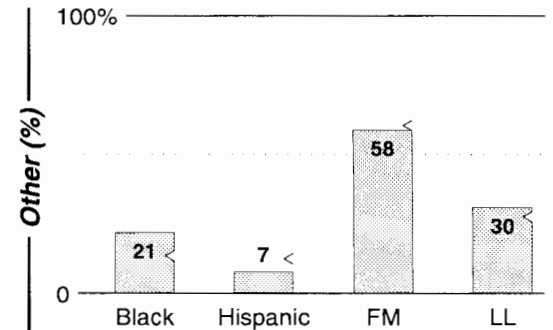

Tyler - Longview, TX (Cont.)

Metro Rank: **140** Pop: **332,037** Retail: **$3.930B** Gross Rev: **$15.0M** HH Inc: **$41,749** ↓

Calls	General Manager	Address, City, State ZIP	Phone	Fax	Owner Phone
KBGE-AM	Steve Joos	3810 Brookside Dr, Tyler, TX 75701	903-297-3696	903-581-2011	214-922-8700
KBLZ-FM	Rick Rick	212 Grande Blvd, #C-120, Tyler, TX 75703	903-845-2259	903-939-3473	409-268-9696
KDOK-FM	Reid Kerr	928 N NE Loop 323, Tyler, TX 75708	903-593-2519	903-597-4141	702-804-5200
KEBE-AM	Dudley Waller	PO Box 1648, Jacksonville, TX 75766	903-586-2527	903-586-1394	903-586-2527
KEES-AM	Reid Kerr	928 N NE Loop 323, Tyler, TX 75708	903-593-2519	903-845-6269	702-804-5200
KFRO-AMFM	Mark McKay	PO Box 5818, Longview, TX 75608	903-663-9800	903-663-9458	972-702-7371
KGLD-AM	Reid Kerr	928 N NE Loop 323, Tyler, TX 75708	903-593-2519	903-597-8378	702-804-5200
KISX-FM	Steve Joos	3810 Brookside Dr, Tyler, TX 75701	903-581-0606	903-581-2011	214-922-8700
KKTX-FM	Steve Joos	3810 Brookside Dr, Tyler, TX 75701	903-297-3696	903-581-2011	214-922-8700
KKUS-FM	Rick Reynolds	3320 S SW Loop 323, Tyler, TX 75701	903-534-5133	903-534-5300	972-702-7371
KLJT-FM	Rick Guest	PO Box 1648, Jacksonville, TX 75766	903-586-2527	903-589-0677	903-586-2527
KNUE-FM	Steve Joos	3810 Brookside Dr, Tyler, TX 75701	903-581-0606	903-581-2011	214-922-8700
KOFY-AM	Richard Witkovski	2105 Anthony Dr, Tyler, TX 75701	903-509-1500	903-509-8236	903-509-1010
KOOI-FM	Dudley Waller	PO Box 1648, Jacksonville, TX 75766	903-586-2527	903-589-0677	903-586-2527
KPXI-FM	Mark McKay	PO Box 5818, Longview, TX 75608	903-663-9800	903-663-9458	972-702-7371
KTBB-AM	Reid Kerr	928 N NE Loop 323, Tyler, TX 75708	903-593-2519	903-597-4141	702-804-5200
KTLU-AM	Robert Gonzalez	PO Box 475, Rusk, TX 75785	903-683-2258	903-683-5104	903-683-2258
KTYL-FM	Steve Joos	3810 Brookside Dr, Tyler, TX 75701	903-581-0606	903-581-2011	214-922-8700
KWRW-FM	Robert Gonzalez	PO Box 475, Rusk, TX 75785	903-683-2257	903-683-5104	903-683-2258
KYKX-FM	Mark McKay	PO Box 5818, Longview, TX 75608	903-663-9800	903-663-9458	972-702-7371
KYYK-FM	Henry Gonzalez	PO Box 649, Palestine, TX 75802	903-729-6077	903-729-4742	972-931-6055
KYZS-AM	Reid Kerr	928 N NE Loop 323, Tyler, TX 75708	903-295-8182	903-597-4141	702-804-5200
KZEY-AMFM	Jerry Russell	PO Box 4248, Tyler, TX 75712	903-593-1744		903-935-5648

Contact Information