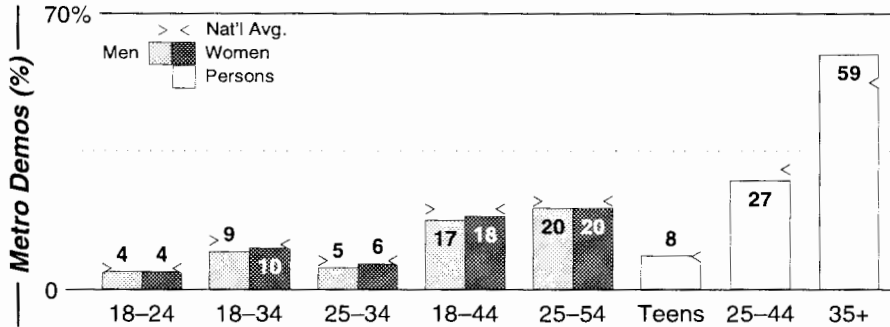

Wheeling, WV

Metro Rank: **223** Pop: **151,776** Retail: **$1.526B** Gross Rev: **$5.7M** HH Inc: **$33,747** ↓