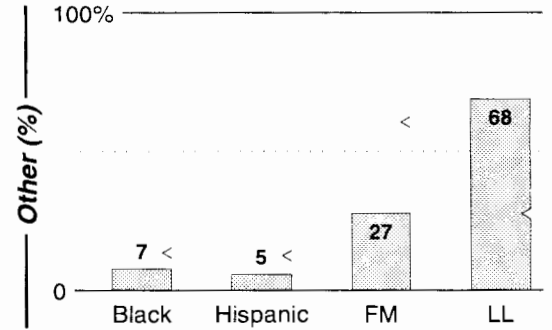

Monmouth-Ocean, NJ

Metro Rank: **47** Pop: **1,117,238** Retail: **$11.628B** Gross Rev: **$21.7M** HH Inc: **$52,527**