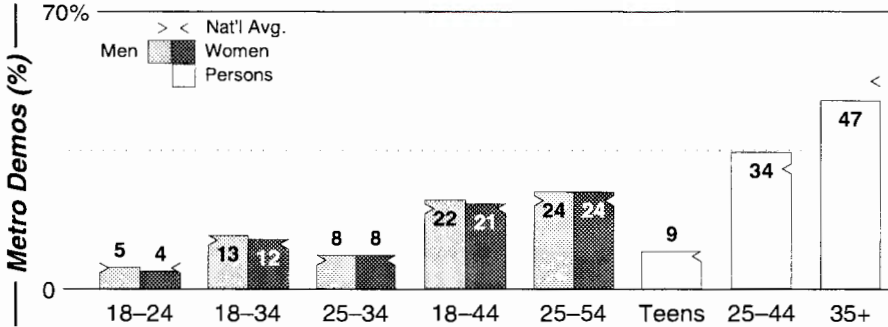

Houston-Galveston (Cont.)

Metro Rank: **10** Pop: **4,516,294** Retail: **$46.270B** Gross Rev: **$288.7M** HH Inc: **$53,232** ↑