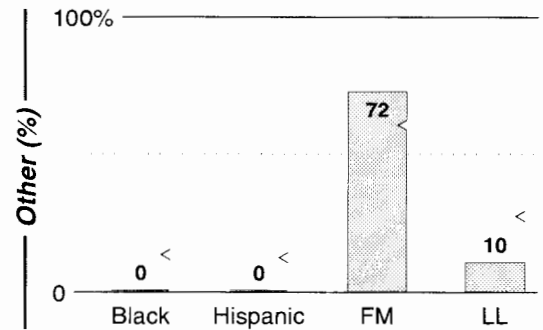

Puerto Rico (Cont.)

Metro Rank: **13** Pop: **3,883,261** Retail: **$14.167B** Gross Rev: **$100.7M** HH Inc: **$24,319** ↓