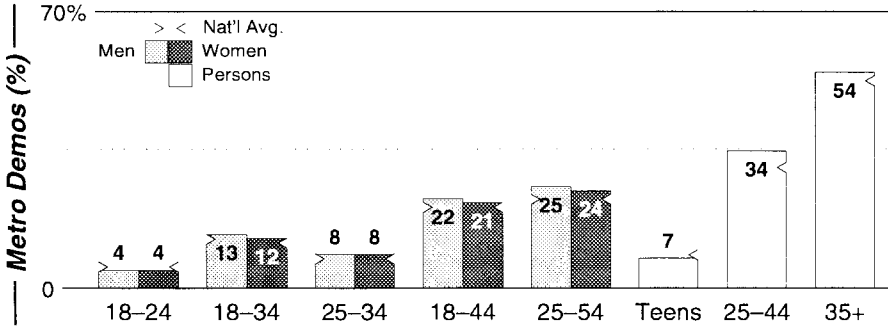

San Francisco (Cont.)

Metro Rank: **4** Pop: **6,926,563** Retail: **$72.621B** Gross Rev: **$415.0M** HH Inc: **$58,306** ↑