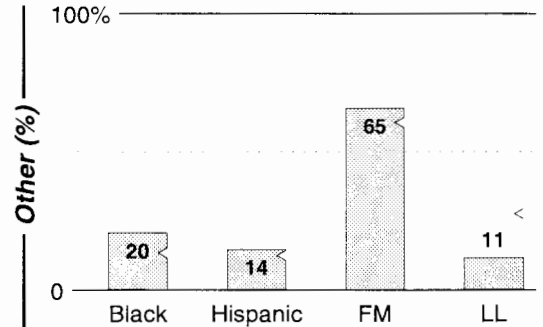

Chicago, IL (Cont.)

Metro Rank: **3** Pop: **8,708,325** Retail: **$87.802B** Gross Rev: **$536.7M** HH Inc: **$55,530** ↑

Calls	General Manager	Address, City, State ZIP	Phone	Fax	Owner Phone
WMAQ-AM	Rod Zimmerman	455 N Cityfront Plaza Dr Fl 6, Chicago, IL 60611	312-670-6767	312-245-6098	212-975-6500
WMBI-AM	Bruce Everhart	820 N La Salle Blvd, Chicago, IL 60610	312-329-4300	312-329-4468	312-329-4438
WMCW-AM	David Madison	PO Box 249, Harvard, IL 60033	815-943-7426	815-943-5120	309-734-9452
WMVP-AM	Zemira Jones	875 N Michigan Ave Ste 1510, Chicago, IL 60611	312-980-1000	312-440-9385	212-456-6118
WNDZ-AM	Tony Jacobs	401 N Wabash #608, Chicago, IL 60611	312-222-1305	312-222-1530	916-646-4000
WNIB-FM	Sonia Florian	1140 W Erie St, Chicago, IL 60622	312-633-9700	312-633-9710	312-633-9700
WNIZ-FM	Alfred Antlitz	2700 Sheridan Rd, Zion, IL 60099	847-746-1484	847-746-1485	312-633-9700
WNND-FM	Chuck Williams	1 Prudential Plz Ste 2780, Chicago, IL 60601	312-297-5100	312-297-5111	801-575-7572
WNTD-AM	Chris Brennan	1935 Techny Rd, Northbrook, IL 60062			305-463-5000
WNUA-FM	Ralph Sherman Jr.	444 N Michigan Ave Ste 300, Chicago, IL 60611	312-645-9550	312-645-9645	214-922-8700
WNVR-AM	Kent Gustafson	4320 Dundee Rd, Northbrook, IL 60062	847-498-3350	847-498-5743	773-588-6300
WNWI-AM	Sima Birach	934 W 138 St, Riverdale, IL 60827	708-201-9600	219-462-1080	248-557-3500
WOJO-FM	Jim Pagliai	625 N Michigan Ave Ste 300, Chicago, IL 60611	312-649-0105	312-664-2472	214-525-7700
WONX-AM	Ken Kovas	2100 Lee St, Evanston, IL 60202	847-475-1590		219-747-1511
WPNA-AM	Emily Leszczynski	408 S Oak Park Ave, Oak Park, IL 60302	708-524-9762	708-848-9220	773-286-0500
WRDZ-AM	Zemira Jones	190 N State St, Chicago, IL 60601	312-984-0890	312-577-5994	212-456-6118
WRMN-AM	Richard Jakle	14 Douglas Ave, Elgin, IL 60120	847-741-7700	847-888-4227	
WRZA-FM	Ricky Tatum	6012 South Pulaski Road, Chicago, IL 60629	773-767-1000	773-767-1100	916-646-4000
WSBC-AM	Mark Pinski	5625 N Milwaukee Ave, Chicago, IL 60646	773-792-1121		773-975-0400
WSCR-AM	Harvey Wells	4949 W Belmont Ave, Chicago, IL 60641	773-777-1700	773-777-5031	212-975-6500
WSPY-FM	Larry Nelson	1 Broadcast Center, Plano, IL 60545	630-552-8985	630-552-9300	630-552-1000
WTMX-FM	Drew Horowitz	1 Prudential Plz Ste 2700, Chicago, IL 60601	312-946-1019	312-946-4747	801-575-7572
WUBT-FM	Kathy Steinehour	875 N Michigan Ave Ste 4000, Chicago, IL 60611	312-255-5100	312-440-9143	214-922-8700
WUSN-FM	Steve Ennen	875 N Michigan Ave Ste 1310, Chicago, IL 60611	312-649-0099	312-664-3999	212-975-6500
WVAZ-FM	Donald Moore	800 S Wells St Ste 250, Chicago, IL 60607	312-360-9000	312-360-9070	214-922-8700
WVON-AM	M. Spann-Cooper	3350 South Kedzie Ave, Chicago, IL 60623	773-247-6200	773-247-5336	773-247-6200
WWCA-AM	Katrina Chase	645 Church St Ste 400, Norfolk, VA 23510	757-624-6500	757-624-6515	757-624-6500
WWHN-AM	Tornela Hawkins	10321 S Halsted St, Chicago, IL 60628	773-239-3100	773-239-9921	773-239-2300
WXCD-FM	Zemira Jones	190 N State St, Chicago, IL 60601	312-984-9923	312-984-5305	212-456-6118
WXLG-FM	Sheila O'Conner	3250 Belvidere Rd, Waukegan, IL 60085	847-336-7900	847-336-1523	312-204-9900
WXRD-FM	Marty Wielgos	6405 Olcott Ave Radio Center, Hammond, IN 46320	219-844-1230	219-989-8514	219-874-9467
WXRT-FM	Harvey Wells	4949 W Belmont Ave, Chicago, IL 60641	773-777-1700	773-777-5031	212-975-6500
WXXY-FM	Richard Marston	737 N Michigan Ave-Ste 1600, Chicago, IL 60611	312-573-9400	312-573-8058	914-592-1071
WYAA-FM	Taft Harris	PO Box 3003, Blue Bell, PA 19422	215-628-3500	219-933-0323	215-628-3500
WYBA-FM	Taft Harris	6336 Calumet Ave, Hammond, IN 46324	219-933-4455	219-933-0323	215-628-3500
WYCA-FM	Taft Harris	6336 Calumet Ave, Hammond, IN 46324	219-933-4455	219-933-0323	215-628-3500
WYKT-FM	Gary Wright	104 North Chicago, Joliet, IL 60432	815-727-9555	815-724-1025	847-438-8631
WYLL-FM	John Timm	PO Box 56889, Chicago, IL 60656	847-956-5030	847-956-5040	805-987-0400
WYPA-AM	John Bitting	401 N Wabash #608, Chicago, IL 60611	312-222-1305	312-922-6120	619-784-6900
WYXX-FM	Richard Marston	737 N Michigan Ave-Ste 1600, Chicago, IL 60611	312-573-9400	312-573-8058	914-592-1071
WZCH-FM	Ricky Tatum	6012 South Pulaski Road, Chicago, IL 60629	773-767-1000	773-767-1100	916-646-4000
WZSR-FM	Kira LaFord	8800 Rt 14, Crystal Lake, IL 60012	815-459-7000	815-459-7027	815-459-7000
WZVN-FM	George Stevens	6405 Olcott Ave Radio Center, Hammond, IN 46320	219-844-1230	219-989-8514	219-874-9467