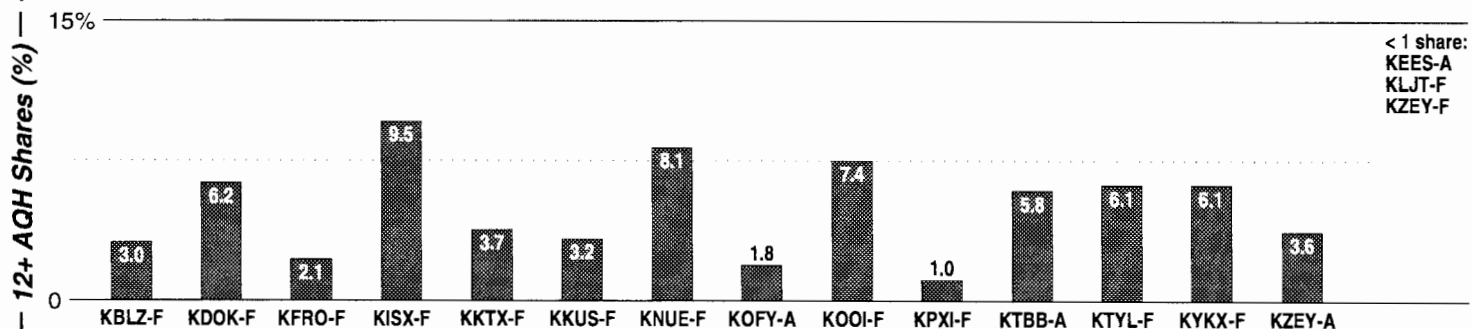

< 1 share:
KEES-A
KLJT-F
KZEY-F