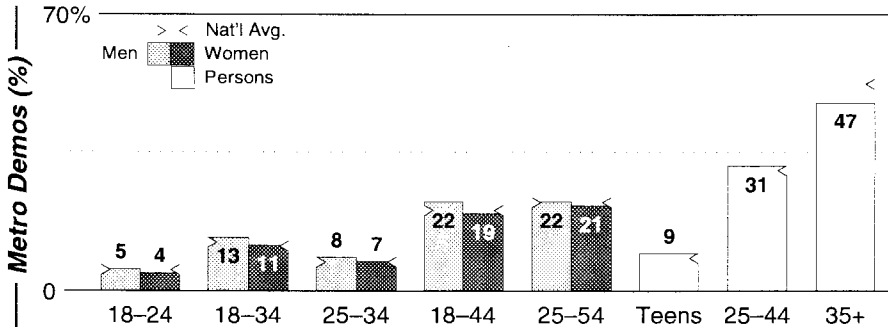

Rapid City, SD

Metro Rank: **258** Pop: **110,456** Retail: **$1.630B** Gross Rev: **$9.0M** HH Inc: **$47,364** ↑