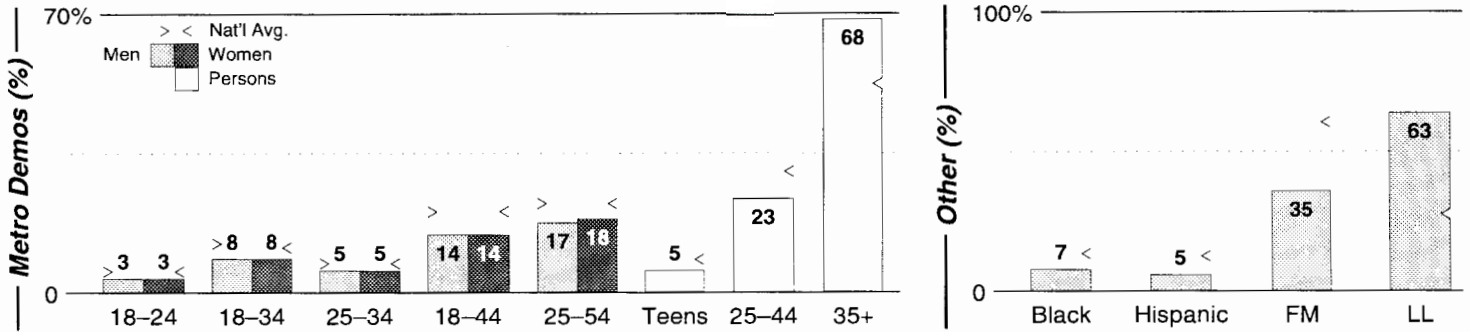

Sarasota - Bradenton, FL

Metro Rank: **78** Pon: **577,852** Retail: **$6.925B** Gross Rev: **$5.9M** HH Inc: **$44,382** ↓