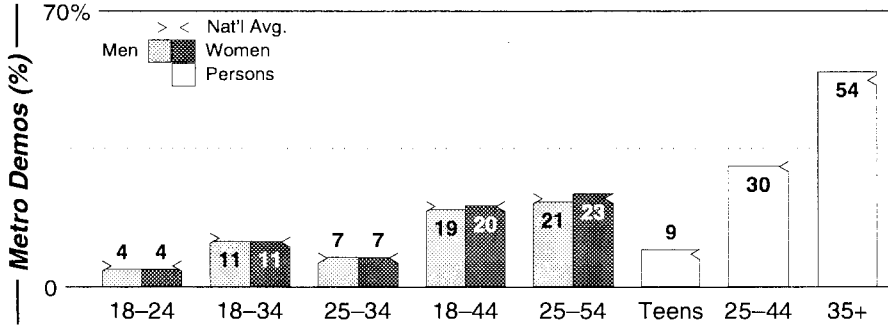

Birmingham, AL (Cont.)

Metro Rank: **55** Pop: **990,126** Retail: **$10.595B** Gross Rev: **$47.2M** HH Inc: **$43,742** ↓