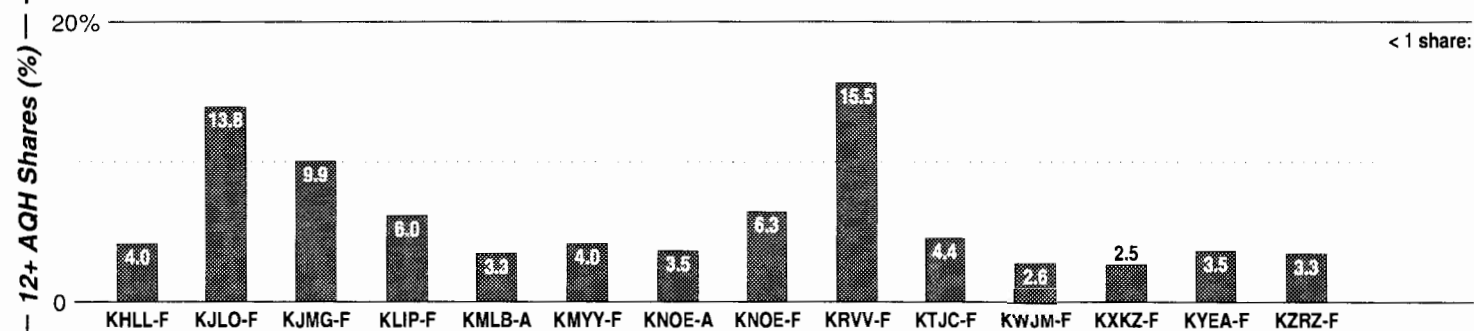

Monroe, LA (Cont.)

Metro Rank: **234** Pop: **148,196** Retail: **$1.659B** Gross Rev: **$11.5M** HH Inc: **$38,014** ↓