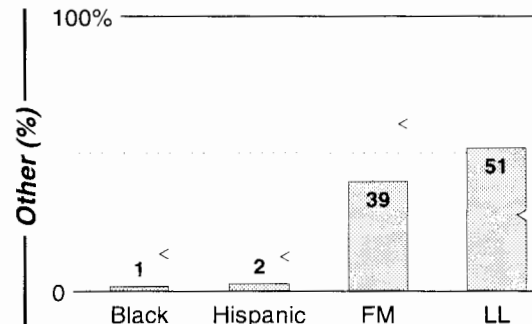

Manchester, NH

Metro Rank: **186** Pop: **216,264** Retail: **$2.949B** Gross Rev: **$17.0M** HH Inc: **$54,162** ↑