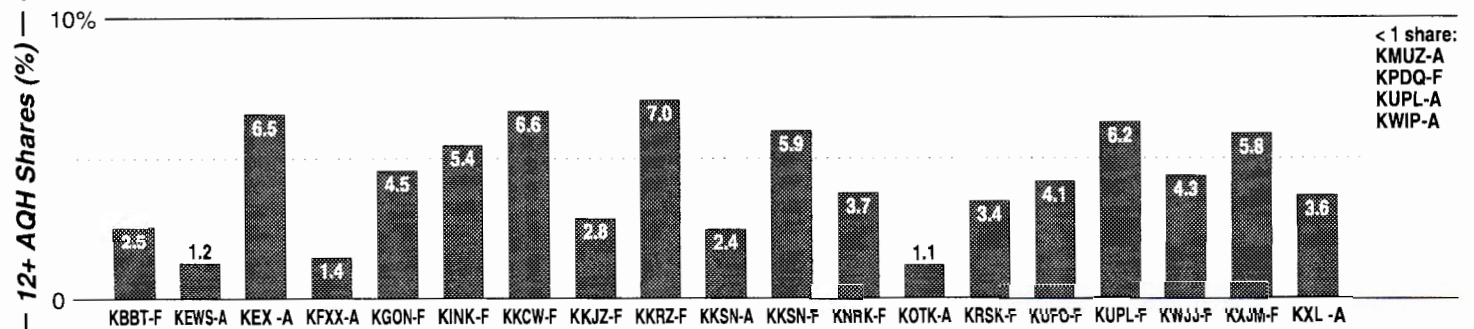

Calls	General Manager	Address, City, State ZIP	Phone	Fax	Owner Phone
KBBT-FM	Dave McDonald	2040 SW 1st Ave, Portland, OR 97201	503-222-1011	503-222-2047	212-975-6500
KBMS-AM	Chris Bennett	601 Main St Ste 400, Vancouver, WA 98660	360-699-1881		360-699-1881
KBNP-AM	Keith Lyons	278 SW Arthur, Portland, OR 97201	503-223-6769	503-223-4305	425-454-4911
KBPS-AM	Suzanne White	515 NE 15th Ave, Portland, OR 97232	503-916-5828	503-916-2642	503-280-5828
KBZY-AM	Roy Dittman	PO Box 14900, Salem, OR 97309	503-362-1490	503-362-6545	503-362-1490
KCCS-AM	Earl Allbritton	1850 45th Ave NE, Salem, OR 97305	503-364-1000	503-364-1022	503-364-1000
KEWS-AM	Clint Sly	4949 SW Macadam Ave, Portland, OR 97201	503-226-5620	503-227-5873	606-655-2267
KEX-AM	Clint Sly	4949 SW Macadam Ave, Portland, OR 97201	503-225-1190	503-227-5873	606-655-2267
KFX-AM	Jack Hutchison	0700 SW Bancroft St, Portland, OR 97201	503-223-1441	503-223-6909	610-660-5610
KGON-FM	Jack Hutchison	0700 SW Bancroft St, Portland, OR 97201	503-223-1441	503-223-6909	610-660-5610
KGUY-AM	Ivan Kafoury	6035 SE Milwaukie Ave, Portland, OR 97202	503-235-9942	503-239-9155	541-926-8683
KINK-FM	Steve Keeney	1501 SW Jefferson St, Portland, OR 97201	503-226-5080	503-226-4578	212-975-6500
KKCW-FM	Robert Dove	5005 SW Macadam Ave, Portland, OR 97201	503-222-5103	503-222-0030	606-655-2267
KKGT-AM	Bill Sizemore	15240 SE 82nd Dr, Clackamas, OR 97015	503-222-1150	503-722-9111	503-621-1240
KKJZ-FM	Stan Mak	222 SW Columbia St Ste 350, Portland, OR 97201	503-223-0300	503-223-6542	212-975-6500
KKPZ-AM	C James Austry	4700 SW Macadam Ave Ste 102, Portland, OR 97201	503-242-1950	503-242-0155	215-628-3500
KKRZ-FM	Ron Saito	4949 SW Macadam Ave, Portland, OR 97201	503-226-0100	503-295-9281	606-655-2267
KKSL-AM	C James Austry	4700 SW Macadam Ave Ste 102, Portland, OR 97201	503-242-1950	503-242-0155	215-628-3500
KKSN-AMFM	Jack Hutchison	0700 S.W. Bancroft, Portland, OR 97201	503-226-9791	503-243-3299	610-660-5610
KLYC-AM	Larry Bohnsack	PO Box 1099, McMinnville, OR 97128	503-472-1260	503-472-3243	503-472-1260
KMUZ-AM	Cshea Walker	24 S A St Ste C, Washougal, WA 98671	360-835-3400	360-835-7593	360-835-3400
KNRK-FM	Jack Hutchison	0700 SW Bancroft St, Portland, OR 97201	503-223-1441	503-223-6909	610-660-5610
KOTK-AM	Ron Carter	2000 SW 1st Ave Ste 300, Portland, OR 97201	503-228-4393	503-227-3938	206-443-4000
KPAM-AM	Darrell Kennedy	10209 SE Division St # 100, Portland, OR 97266	503-251-1277	503-251-1047	503-251-1579
KPDQ-AMFM	Dennis Hayes	5110 SE Stark St, Portland, OR 97215	503-231-7800	503-238-7202	805-987-0400
KRSK-FM	Jack Hutchison	0700 S.W. Bancroft, Portland, OR 97201	503-223-0105	503-224-3070	610-660-5610
KSLM-AM	Jack Hutchison	0700 SW Bancroft St, Portland, OR 97201	503-223-1441	503-390-3728	610-660-5610
KUFO-FM	Dave McDonald	2040 SW 1st Ave, Portland, OR 97201	503-222-1011	503-222-2047	212-975-6500
KUIK-AM	Don McCoun	PO Box 566, Hillsboro, OR 97123	503-640-1360	503-640-3622	503-640-1360
KUPL-AMFM	Stan Mak	222 SW Columbia St Ste 350, Portland, OR 97201	503-223-0300	503-223-6542	212-975-6500
KVAN-AM	Greg Kennedy	7710 NE Vancouver Mall Dr SteF, Vancouver, WA 98662	360-944-1550	360-944-6679	503-251-1579
KWBY-AM	Donald D. Coss	PO Box 158, Woodburn, OR 97071	503-981-9400	503-981-3561	503-635-5080
KWIP-AM	Diane Burns	PO Box 469, Dallas, OR 97338	503-623-0244	503-623-6733	503-623-0244
KWJJ-FM	Ron Carter	2000 SW 1st Ave Ste 300, Portland, OR 97201	503-228-4393	503-227-3938	206-443-4000
KXJM-FM	Tim McNamara	0234 SW Bancroft, Portland, OR 97201	503-243-7595	503-417-7663	425-453-1940
KXL-AM	Tim McNamara	0234 SW Bancroft, Portland, OR 97201	503-243-7595	503-417-7661	425-453-1940
KYKN-AM	Mike Frith	PO Box 1430, Salem, OR 97308	503-390-3014	503-390-3728	503-390-3014