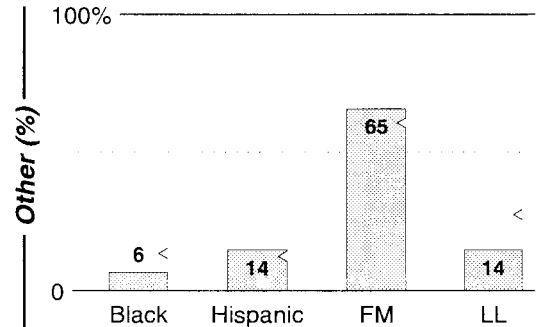

Denver - Boulder (Cont.)

Metro Rank: **23** Pop: **2,285,594** Retail: **$26.469B** Gross Rev: **$171.6M** HH Inc: **$48,728** ↑