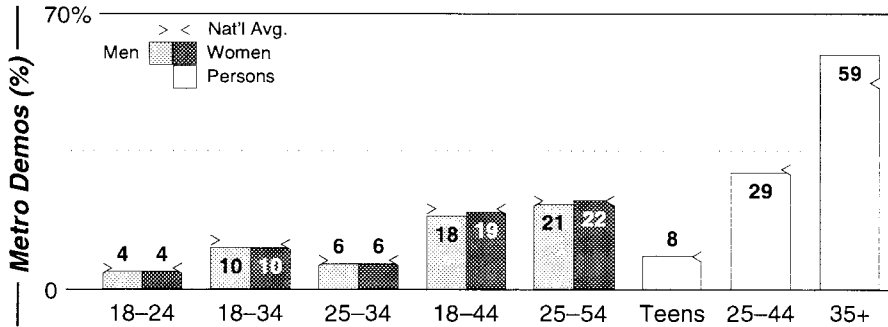

Asheville, NC

Metro Rank: **179** Pop: **216,014** Retail: **$3.026B** Gross Rev: **$9.8M** HH Inc: **$38,358** ↓