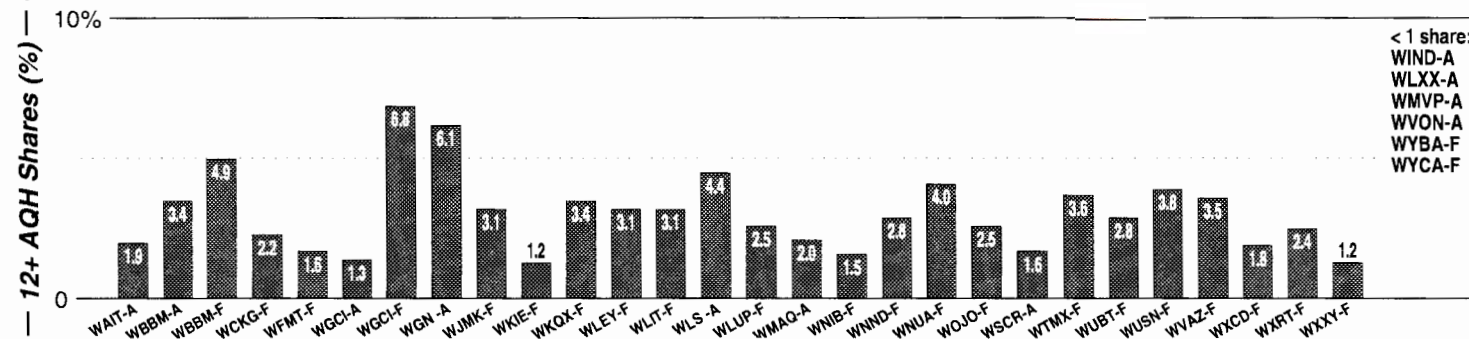

Calls	General Manager	Address, City, State ZIP	Phone	Fax	Owner Phone
WAIT-AM	Rory Fraley	8800 Rt 14, Crystal Lake, IL 60012	312-755-9248	312-755-1059	815-459-7000
WAKE-AM	Leigh Ellis	2755 Sager Rd, Valparaiso, IN 46383	219-462-6111	219-462-4880	219-462-6111
WBBM-FM	Don Marion	630 N McClurg Ct, Chicago, IL 60611	202-944-6000	202-951-1773	212-975-6500
WBBM-AM	Rod Zimmerman	630 N McClurg Ct, Chicago, IL 60611	312-944-6000	312-951-3674	212-975-6500
WBEE-AM	Charles Sherrell	15700 Campbell Ave, Harvey, IL 60426	708-331-7840	708-333-2560	708-331-7840
WBIG-AM	Steve Marten	620 Eola Rd, Aurora, IL 60504	630-851-5200	630-851-5286	
WBVS-FM	Dennis Mockler	601 Walnut St, Joliet, IL 60432	815-726-4761	815-726-0357	815-459-7000
WCCQ-FM	Ron Gates	1520 N Rock Run Dr, Joliet, IL 60435	815-729-4400	815-729-4444	402-483-5100
WCEV-AM	Estelle Migala	5356 W Belmont Ave, Chicago, IL 60641	773-282-6700	773-282-0123	630-282-6700
WCFJ-AM	Mark Pinski	5625 N Milwaukee Ave, Chicago, IL 60646	773-792-1121		773-975-0400
WCFL-FM	Stephen Young	1802 N Division Ste 403, Morris, IL 60450	815-942-4400	815-942-4401	217-854-4600
WCGO-AM	Keith Middleton	222 Vollmer Rd Ste A, Chicago Heights, IL 60411	708-755-5900	708-755-5941	407-830-0800
WCKG-FM	Michael Disney	2 Prudential Plz Ste 1059, Chicago, IL 60601	312-240-7900	312-565-3181	212-975-6500
WCSJ-AM	Jack Daly	219 W Washington St, Morris, IL 60450	815-941-1000	815-941-9300	630-552-1000
WDDZ-AM	Zemira Jones	190 N State St, Chicago, IL 60601	312-984-0890	312-577-5994	212-456-6118
WDEK-FM	Richard Marston	737 N Michigan Ave-Ste 1600, Chicago, IL 60611	312-573-9400	312-573-8058	914-592-1071
WEEF-AM	Howard Leveton	210 Skokie Valley Rd Ste 4, Highland Park, IL 60035	847-831-5440	847-831-5479	847-549-2943
WFMT-FM	Anders Yocom	5400 N Saint Louis Ave, Chicago, IL 60625	773-279-2000	773-279-2199	773-583-5000
WFXW-AM	Robin Lange	1215 Fern Ave, Saint Charles, IL 60174	630-232-6464	630-513-1101	630-232-6464
WGCI-AMFM	Marv Dyson	332 S Michigan Ave Ste 600, Chicago, IL 60604	312-427-4800	312-322-3032	214-922-8700
WGN-AM	Stephen Carver	435 N Michigan Ave, Chicago, IL 60611	312-222-4700	312-222-5165	312-222-3333
WIIL-FM	Kira Lafond	8500 Greenbay Road, Pleasant Praire, WI 53158	262-694-7800	262-694-7767	815-459-7000
WIND-AM	Jim Pagliai	625 N Michigan Ave Ste 300, Chicago, IL 60611	312-751-5560	312-654-0092	214-525-7700
WJGG-AM	Duane Kucera	5629 Saint Charles Rd Ste 208, Berkeley, IL 60163	708-493-1530		708-493-1530
WJKL-FM	Richard Jakle	14 Douglas Ave, Elgin, IL 60120	847-741-7700	847-888-4227	
WJMK-FM	Mike Fowler	180 N Michigan Ave Ste 1200, Chicago, IL 60601	312-977-1800	312-855-1043	212-975-6500
WJOB-AM	George Stevens	6405 Olcott Ave Radio Center, Hammond, IN 46320	219-844-1230	219-989-8516	860-747-4606
WJOL-AM	Dennis Mockler	601 Walnut St, Joliet, IL 60432	815-726-4761	815-726-0357	815-459-7000
WJTW-FM	Dennis Mockler	601 Walnut St, Joliet, IL 60432	815-726-4761	815-726-0357	815-459-7000
WKIE-FM	Richard Marston	737 N Michigan Ave-Ste 1600, Chicago, IL 60611	312-573-9400	312-573-8058	914-592-1071
WKIF-FM	Richard Marston	737 N Michigan Ave-Ste 1600, Chicago, IL 60611	312-573-9400	312-573-8058	914-592-1071
WKKD-AMFM	Kim Millhorn	PO Box 1730, Aurora, IL 60507	630-898-1580	630-898-2463	603-228-9036
WKQX-FM	Chuck Hillier	Merchandise Mart Plz #1700, Chicago, IL 60654	312-527-8348	312-245-0073	317-266-0100
WKRS-AM	Sheila O'Conner	3250 Belvidere Rd, Waukegan, IL 60085	847-336-7900	847-336-1523	312-204-9900
WKTA-AM	Kent Gustafson	4320 Dundee Rd, Northbrook, IL 60062	847-498-3350	847-498-5743	773-588-6300
WLEY-FM	Mario Paez	150 N Michigan Ave Ste 1040, Chicago, IL 60601	312-920-9500	312-920-9516	305-441-6901
WLIP-AM	Kira Lafond	8500 Greenbay Road, Pleasant Praire, WI 53158	262-694-7800	262-694-7767	815-459-7000
WLIT-FM	Terry Hardin	150 N Michigan Ave Ste 1135, Chicago, IL 60601	312-329-9002	312-346-2649	214-922-8700
WLJE-FM	Leigh Ellis	2755 Sager Rd, Valparaiso, IN 46383	219-462-8125	219-462-4880	219-462-6111
WLLI-FM	Dennis Mockler	601 Walnut St, Joliet, IL 60432	815-726-4761	815-726-0357	815-459-7000
WLS-AM	Zemira Jones	190 N State St, Chicago, IL 60601	312-984-0890	312-984-5305	212-456-6118
WLTH-AM	Pluria Marshall	PO Box 2300, Gary, IN 46409	219-882-3553		219-885-7744
WLUP-FM	Cristina Wilson-Ohr	875 N Michigan Ave Ste 3750, Chicago, IL 60611	312-440-5270	312-440-9377	801-575-7572
WLXX-AM	Jim Pagliai	625 N Michigan Ave Ste 300, Chicago, IL 60611	312-738-1200	312-654-0092	214-525-7700