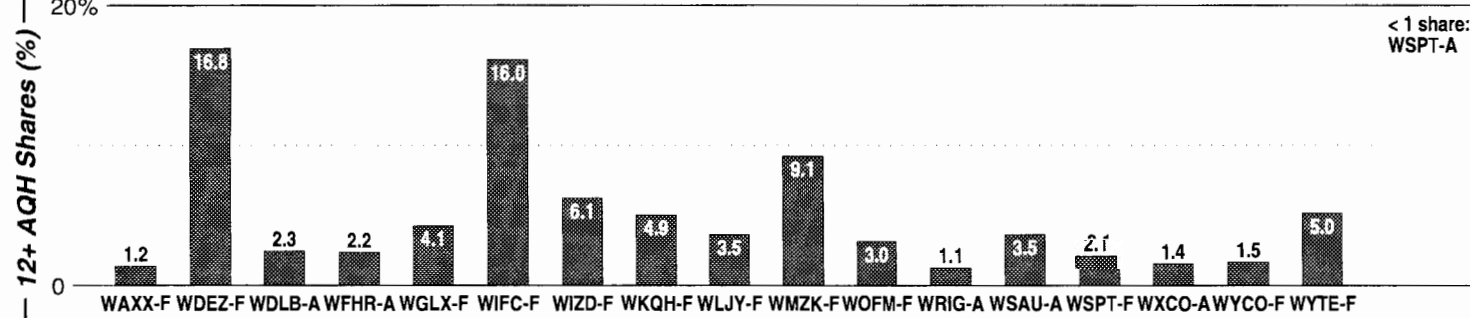

Contact Information	Calls	General Manager	Address, City, State ZIP	Phone	Fax	Owner Phone
	WDEZ-FM	Robert Jung	PO Box 2048, Wausau, WI 54402	715-355-1614	715-359-0520	920-435-3771
	WDLB-AM	Wayne Ripp	1710 N Central Ave, Marshfield, WI 54449	715-384-2191	715-387-3588	312-204-9900
	WFHR-AM	Miles Knuteson	PO Box 8022, Wisconsin Rapids, WI 54495	715-424-1300	715-424-1347	608-754-3311
	WGLX-FM	Miles Knuteson	PO Box 8022, Wisconsin Rapids, WI 54495	715-424-1300	715-424-1347	608-754-3311
	WIFC-FM	Robert Jung	PO Box 5595, Wausau, WI 54402	715-842-1672	715-848-3158	920-435-3771
	WIZD-FM	Robert Jung	PO Box 2048, Wausau, WI 54402	715-355-1614	715-359-0520	920-435-3771
	WKQH-FM	Rick Muzzy	500 Division St Ste A, Stevens Point, WI 54481	715-341-9800	715-341-0000	715-835-1007
	WLJY-FM	Wayne Ripp	1710 N Central Ave, Marshfield, WI 54449	715-384-2191	715-387-3588	312-204-9900
	WMZK-FM	Steve Resnick	120 S Mill St, Merrill, WI 54452	715-536-6262	715-536-6208	804-244-2653
	WOFM-FM	Robert Jung	PO Box 2048, Wausau, WI 54402	715-355-1614	715-359-0520	920-435-3771
	WOSQ-FM	Wayne Ripp	1710 N Central Ave, Marshfield, WI 54449	715-384-2191	715-387-3588	312-204-9900
	WRIG-AM	Robert Jung	PO Box 2048, Wausau, WI 54402	715-355-1614	715-359-0520	920-435-3771
	WSAU-AM	Robert Jung	PO Box 5595, Wausau, WI 54402	715-842-1672	715-848-3158	920-435-3771
	WSPT-AMFM	Rick Muzzy	500 Division St Ste A, Stevens Point, WI 54481	715-341-1300	715-341-0000	715-835-1007
	WXCO-AM	Kevin Weber	PO Box 778, Wausau, WI 54402	715-845-8218	715-845-6582	920-682-0351
	WYCO-FM	Kevin Weber	PO Box 778, Wausau, WI 54402	715-845-8218	715-845-6582	920-682-0351
	WYTE-FM	Walter Bergman	PO Box 1030, Stevens Point, WI 54481	715-341-8838	715-341-9744	312-204-9900