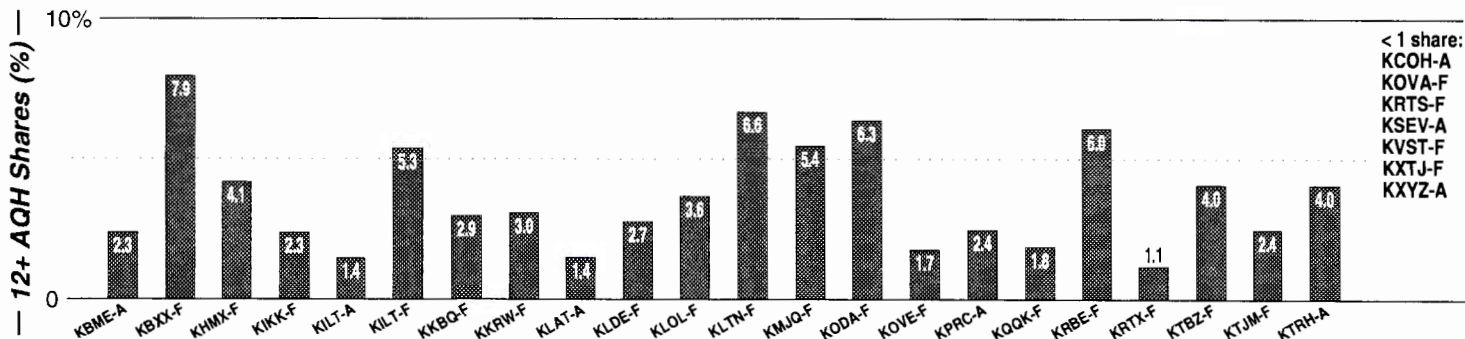

Calls	General Manager	Address, City, State ZIP	Phone	Fax	Owner Phone
KBME-AM	Chris McMurray	PO Box 1520, Houston, TX 77251	713-630-5790	713-630-3666	214-922-8700
KBXX-FM	Ernest Jackson	24 Greenway Plz Ste 1508, Houston, TX 77046	713-623-2108	713-623-0653	301-306-1111
KCOH-AM	Mike Petrizzo	5011 Alameda Rd, Houston, TX 77004	713-522-1001	713-521-0769	713-522-1001
KENR-AM	Gordon Marcy	6161 Savoy Dr #1200, Houston, TX 77036	713-260-3616	713-260-3628	805-987-0400
KEYH-AM	Tom Castro	1980 Post Oak Blvd Ste 1500, Houston, TX 77056	713-993-8000	713-965-0108	713-993-8000
KGBC-AM	Richard Prather	11 Pelican Island Box 11, Galveston, TX 77554	409-744-1540	409-740-0944	409-744-4567
KGOL-AM	Carmen Aguilar	5821 Southwest Fwy Ste 600, Houston, TX 77057	713-349-9880	713-349-0647	916-646-4000
KHCB-AMFM	Bruce Munsterman	2424 South Blvd, Houston, TX 77098	713-520-5200		713-520-5200
KHMX-FM	Carl Hamilton	1990 Post Oak Blvd Ste 2300, Houston, TX 77056	713-790-0965	713-968-1096	606-655-2267
KIKK-AMFM	Owen Weber	24 Greenway Plz Ste 1900, Houston, TX 77046	713-881-5957	713-881-5250	212-975-6500
KILE-AM	Paul Duenez	10865 Rockley Rd, Houston, TX 77099			
KILT-FM	Owen Weber	24 Greenway Plz Ste 1900, Houston, TX 77046	713-881-5100	713-881-5250	212-975-6500
KILT-AM	Dickie Rosenfeld	24 Greenway Plz Ste 1900, Houston, TX 77046	713-881-5100	713-881-5250	212-975-6500
KJOJ-FM	Carl Hamilton	24 Greenway Plz Ste 1508, Houston, TX 77046	713-623-2108	713-623-8173	713-993-8000
KJOJ-AM	Dan Patrick	11767 Katy Fwy Ste 1170, Houston, TX 77079	281-588-4800	281-588-4820	713-993-8000
KKBQ-FM	Chris McMurray	3050 Post Oak Blvd #1250, Houston, TX 77056	713-961-0093	713-963-1293	404-843-5000
KKHT-FM	Gordon Marcy	6161 Savoy Dr #1200, Houston, TX 77036	713-260-3600	713-260-3628	805-987-0400
KKRW-FM	Brian Purdy	3050 Post Oak Blvd #1250, Houston, TX 77056	713-830-8000	713-830-8099	214-922-8700
KKTL-FM	Carl Hamilton	1990 Post Oak Blvd Ste 2300, Houston, TX 77056	713-968-1000	713-968-1096	404-843-5000
KLAT-AM	Mark Masepohl	1415 North Loop W Ste 400, Houston, TX 77008	713-407-1415	713-407-1400	214-525-7700
KLDE-FM	Chris McMurray	5353 W Alabama St Ste 410, Houston, TX 77056	713-622-5533	713-622-7479	404-843-5000
KLLOL-FM	Brian Purdy	PO Box 1520, Houston, TX 77251	713-526-6855	713-630-3666	214-922-8700
KLTN-FM	Mark Masepohl	1415 North Loop W Ste 400, Houston, TX 77008	713-407-1415	713-407-1400	214-525-7700
KLTO-FM	Mark Masepohl	1415 North Loop W Ste 400, Houston, TX 77008	713-407-1415	713-407-1400	214-525-7700
KLVL-AM	Daniel Melendez	2600 South Loop W Ste 320, Houston, TX 77054	713-665-8994	713-664-2537	713-665-8994
KLWC-AM	Fran Epstein	3050 Post Oak Blvd Ste 220, Houston, TX 77056	713-552-1590	713-552-1588	212-456-6118
KMJQ-FM	Ernest Jackson	24 Greenway Plz Ste 1508, Houston, TX 77046	713-623-2108	713-623-0106	301-306-1111
KODA-FM	Chris McMurray	3050 Post Oak Blvd #1250, Houston, TX 77056	713-830-8000	713-830-8099	214-922-8700
KOVA-FM	Mark Masepohl	1415 North Loop W Ste 400, Houston, TX 77008	713-407-1415	713-407-1400	214-525-7700
KOVE-FM	Mark Masepohl	1415 North Loop W Ste 400, Houston, TX 77008	713-407-1415	713-407-1400	214-525-7700
KPRC-AM	Dan Patrick	11767 Katy Fwy Ste 1170, Houston, TX 77079	281-588-4800	281-588-4820	606-655-2267
KQKQ-FM	Tom Castro	1980 Post Oak Blvd Ste 1500, Houston, TX 77056	713-993-8000	713-965-0108	713-993-8000
KQJE-AM	Brian Purdy	3050 Post Oak Blvd #1250, Houston, TX 77056	713-830-8000	713-830-8099	713-993-8000
KRBE-FM	Nancy Vaeth	9801 Westheimer Rd Ste 700, Houston, TX 77042	713-266-1000	713-954-2344	717-852-2139
KRTS-FM	George Stokes	1600 Smith St Ste 5100, Houston, TX 77002	713-921-5787	713-651-0267	713-921-5787
KRTX-AMFM	Mark Masepohl	1415 North Loop W Ste 400, Houston, TX 77008	713-407-1415	713-407-1400	916-646-4000
KSEV-AM	Dan Patrick	11767 Katy Fwy Ste 1170, Houston, TX 77079	281-588-4800	281-588-4820	713-993-8000
KSHN-FM	Bill Buchanan	2099 Sam Houston St, Liberty, TX 77575	936-336-5793	936-336-5250	409-336-5793
KSTB-FM	Al Mainwaring	1100 NASA Road One #603, Houston, TX 77058	281-335-1015	281-335-1018	281-335-1015
KTBZ-FM	Carl Hamilton	1990 Post Oak Blvd Ste 2300, Houston, TX 77056	713-968-1000	713-968-1070	606-655-2267
KTEK-AM	Gordon Marcy	6161 Savoy Dr #1200, Houston, TX 77036	713-260-3600	713-260-3628	805-987-0400
KTJM-FM	Ernest Jackson	24 Greenway Plz Ste 1508, Houston, TX 77046	713-623-2108	713-623-8173	713-874-5800
KTRH-AM	Chris McMurray	PO Box 1520, Houston, TX 77251	713-526-5874	713-630-3666	214-922-8700
KUST-FM	Ben Amato	1212 S Frazier St, Conroe, TX 77301	409-788-1035	409-788-2525	409-788-1035
KVST-FM	Ben Amato	1212 S Frazier St, Conroe, TX 77301	409-788-1035	409-788-2525	409-788-1035
KWWJ-AM	Darrell E. Martin	4638 Decker Dr, Baytown, TX 77520	281-837-8777	281-424-7588	281-837-8777
KXTJ-FM	Tom Castro	1980 Post Oak Blvd Ste 1500, Houston, TX 77056	713-993-8000	713-965-0108	713-993-8000
KXYZ-AM	Alejandro Sanchez	7322 SW Freeway, St 1500, Houston, TX 77074	713-472-2500	713-334-5150	305-463-5000
KYND-AM	Bill Turner	PO Box 19886, Houston, TX 77224	281-373-1520		713-373-1520
KYOK-AM	Darrell Martin	300 Bryant Rd, Conroe, TX 77301	936-441-1140	936-788-1140	281-837-7777