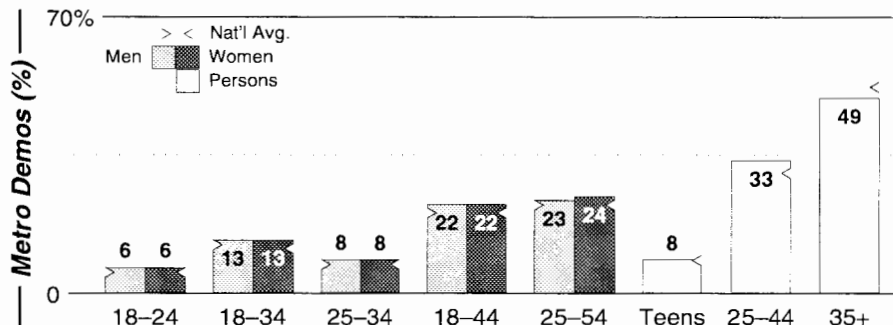

Columbia, SC (Cont.)

Metro Rank: **89** Pop: **523,943** Retail: **$5.324B** Gross Rev: **$28.0M** HH Inc: **$43,310** ↓

Calls	General Manager	Address, City, State ZIP	Phone	Fax	Owner Phone
WARQ-FM	Steve Patterson	PO Box 9127, Columbia, SC 29290	803-695-8680	803-695-8605	212-592-0411
WBLR-AM	Clarence Barinowski	PO Box 16520, Augusta, GA 30919	706-733-8201	706-736-1269	706-733-8201
WCOS-FM	Steve Patterson	2440 Millwood Ave, Columbia, SC 29205	803-256-7348	803-779-7572	214-922-8700
WCOS-AM	Steve Patterson	PO Box 21567, Columbia, SC 29221	803-772-5600	803-798-5255	214-922-8700
WCTG-AM	Brenda Olds	PO Box 23840, Columbia, SC 29224	803-699-9284	803-699-1438	317-844-7502
WFMV-FM	Alex Snipe	PO Box 2355, West Columbia, SC 29171	803-939-9530	803-452-5534	803-939-9530
WGVC-FM	Douglas M Sutton, Jr.	PO Box 5, Union, SC 29379	864-427-2242	864-427-3394	864-427-2242
WHXT-FM	John Broomfield	1719 Taylor St, Columbia, SC 29201	803-376-1039	803-540-0203	954-491-1950
WISW-AM	William L. McElveen	PO Box 5016, Columbia, SC 29250	803-796-9975	803-796-5502	702-804-5200
WLGO-AM	Blanche Goodson	145 Branham View Rd, Lexington, SC 29072	803-359-1170	803-359-1095	202-496-1622
WLJI-FM	Alex Snipe	PO Box 1324, Sumter, SC 29151	803-452-5512	803-452-5534	803-939-9530
WLTY-FM	Steve Patterson	2440 Millwood Ave, Columbia, SC 29205	803-256-7348	803-779-7572	214-922-8700
WLXC-FM	William L. McElveen	PO Box 5016, Columbia, SC 29250	803-796-9975	803-796-5502	702-804-5200
WMFX-FM	Sam Church	1900 Pineview Dr, Columbia, SC 29209	803-742-9639	803-695-8605	212-592-0411
WNOK-FM	Steve Patterson	1300 Pickens St, Columbia, SC 29201	803-771-0105	803-799-4367	214-922-8700
WOIC-AM	Steve Patterson	PO Box 9127, Columbia, SC 29290	803-776-1013	303-799-1369	212-592-0411
WOMG-FM	William L. McElveen	PO Box 5016, Columbia, SC 29250	803-796-9975	803-796-5502	702-804-5200
WQXL-AM	Mike Hagins	PO Box 3277, Columbia, SC 29230	803-742-1470	803-252-2158	803-796-2607
WSCQ-FM	Steve Patterson	PO Box 21567, Columbia, SC 29221	803-772-5600	803-798-5255	214-922-8700
WTCB-FM	William L. McElveen	PO Box 5016, Columbia, SC 29250	803-796-9975	803-796-5502	702-804-5200
WTGH-AM	Isaac Heyward	1303 State St, Cayce, SC 29033	803-796-9533	803-796-7706	803-939-9530
WVOC-AM	Steve Patterson	PO Box 21567, Columbia, SC 29221	803-772-5600	803-798-5255	214-922-8700
WWDM-FM	Steve Patterson	PO Box 9127, Columbia, SC 29290	803-695-8680	803-695-8605	212-592-0411
WZMJ-FM	John Broomfield	1719 Taylor St, Columbia, SC 29201	803-376-1039	803-540-0203	954-491-1950