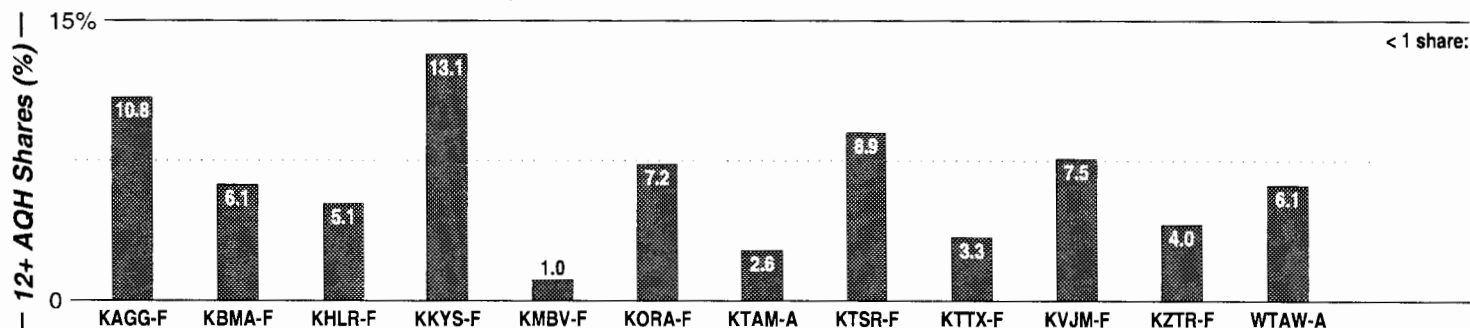

Calls	General Manager	Address, City, State ZIP	Phone	Fax	Owner Phone
KAGC-AM	Bob Bell	PO Box 4066, Bryan, TX 77805	979-779-1510	979-779-1587	409-779-1510
KAGG-FM	Jan Stott	1730 Briarcrest Dr, Bryan, TX 77802	979-846-5597	979-268-9090	972-702-7371
KBMA-FM	Felix Torres	103 N Main St, Bryan, TX 77803	979-779-5262	979-779-0225	409-779-5262
KHLR-FM	Benny Springer	PO Box 3069, Bryan, TX 77805	409-776-1240	409-776-0123	
KKYS-FM	Jan Stott	1730 Briarcrest Dr, Bryan, TX 77802	979-846-5597	979-268-9090	972-702-7371
KMBV-FM	Keith Iwig	PO Box 1349, Navasota, TX 77868	936-825-8448	936-825-3302	972-702-7371
KORA-FM	Benny Springer	PO Box 3069, Bryan, TX 77805	979-776-1240	979-776-0123	
KTAM-AM	Benny Springre	PO Box 3069, Bryan, TX 77805	409-776-1240	409-776-0123	
KTSR-FM	Ben Downs	PO Box 3248, Bryan, TX 77805	979-846-1150	979-846-1933	214-922-8700
KTTX-FM	Tom D. Whitehead	PO Box 1280, Brenham, TX 77834	979-836-3655	979-830-8141	409-836-3655
KVJM-FM	Pluria Marshall, Jr.	219 N Main St Ste 600, Bryan, TX 77803	979-779-3337	979-779-3444	409-779-3337
KWBC-AM	Keith Iwig	PO Box 1349, Navasota, TX 77868	409-825-8448	409-825-3302	409-544-9350
KZTR-FM	Benny Springer	1240 Villa Maria, Bryan, TX 77802	979-776-1240	979-776-0123	
WTAW-AM	Ben Downs	PO Box 3248, Bryan, TX 77805	979-846-1150	979-846-1933	214-922-8700