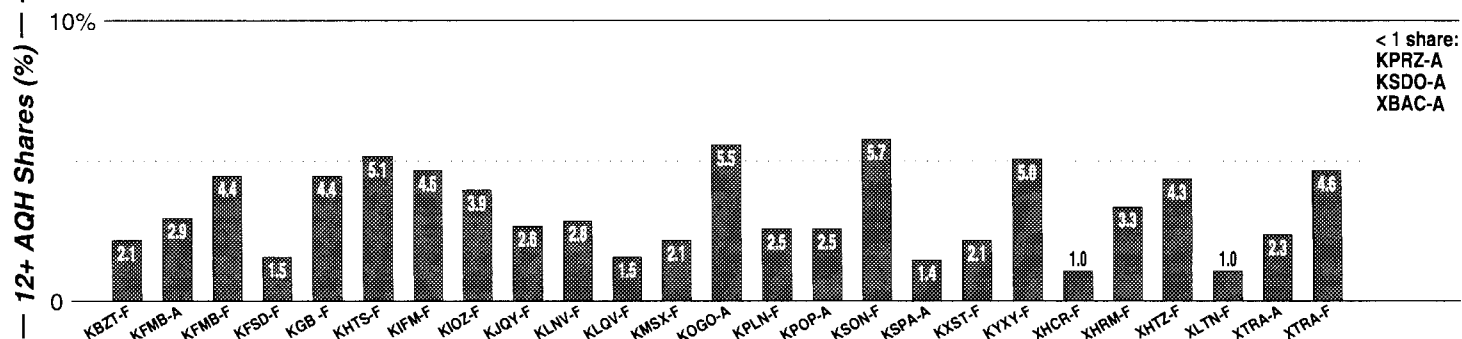

Calls	General Manager	Address, City, State ZIP	Phone	Fax	Owner Phone
KBZT-FM	Mike Stafford	1615 Murray Canyon Rd Ste 710, San Diego, CA 92108	619-297-9595	619-543-1353	336-691-4295
KCBQ-AM	Paul Dronen	9255 Towne Center Dr #535, San Diego, CA 92121	858-585-5355	858-535-1212	813-926-9260
KCEO-AM	Sandra Jennings	550 Laguna Dr, Carlsbad, CA 92008	760-729-1000	760-434-2367	714-502-9494
KECR-AM	Bill Babcock	11865 Moreno Ave, Lakeside, CA 92040	619-390-3481	619-443-7693	510-568-6200
KFMB-AMFM	Ed Trimble	7677 Engineer Rd, San Diego, CA 92111	858-292-7600	858-279-3380	217-356-8333
KFSD-FM	Sandra Jennings	550 Laguna Dr, Carlsbad, CA 92008	760-729-5946	760-434-2367	714-502-9494
KGB-FM	Mike Glickenhau	5745 Kearny Villa Rd Suite M, San Diego, CA 92123	858-565-6006	858-277-1015	606-655-2267
KHTS-FM	Mike Glickenhau	4891 Pacific Hwy, San Diego, CA 92110	619-291-9191	619-291-3299	606-655-2267
KIFM-FM	Mike Stafford	1615 Murray Canyon Rd Ste 710, San Diego, CA 92108	619-297-3698	619-543-1353	336-691-4295
KIOZ-FM	Mike Glickenhau	5745 Kearny Villa Rd Suite M, San Diego, CA 92123	858-565-6006	858-560-0742	606-655-2267
KJQY-FM	Mike Glickenhau	5745 Kearny Villa Rd Suite M, San Diego, CA 92123	858-565-6006	858-569-7510	606-655-2267
KKSM-AM	Rob Branch	1140 W Mission Rd, San Marcos, CA 92069	760-744-1150	760-744-8123	760-744-1150
KLNV-FM	Peter Moore	600 W Broadway Ste 2150, San Diego, CA 92101	619-565-6006	619-569-7510	214-525-7700
KLQV-FM	Peter Moore	600 W Broadway Ste 2150, San Diego, CA 92101	619-235-0600	619-744-4300	214-525-7700
KLVJ-FM	Lloyd Parker	1425 N Market Blvd Ste 9, Sacramento, CA 95834	916-282-1400	916-282-1450	800-434-8400
KMSX-FM	Mike Glickenhau	4891 Pacific Hwy, San Diego, CA 92110	619-291-9191	619-291-3299	606-655-2267
KNOB-AM	Saul Levine	1500 Cotner Ave, Los Angeles, CA 90025	858-454-9800		310-478-5540
KOGO-AM	Kevin McCarthy	5050 Murphy Canyon Rd, San Diego, CA 92123	858-278-1130	858-715-3303	606-655-2267
KPLN-FM	Bob Bollinger	8033 Linda Vista Rd, San Diego, CA 92111	858-560-1037	858-571-0326	212-975-6500
KPOP-AM	Kevin McCarthy	5050 Murphy Canyon Rd, San Diego, CA 92123	858-278-1130	858-715-3303	606-655-2267
KPRZ-AM	Mark Larson	9255 Towne Centre Dr Ste 535, San Diego, CA 92121	858-535-1210	858-535-1212	805-987-0400
KSDO-AM	Kevin McCarthy	5050 Murphy Canyon Rd, San Diego, CA 92123	858-278-1130	858-715-3303	
KSON-AMFM	Mike Stafford	1615 Murray Canyon Rd Ste 710, San Diego, CA 92108	619-291-9797	619-543-1353	336-691-4295
KSPA-AM	Sandra Jennings	550 Laguna Dr, Carlsbad, CA 92008	760-729-1000	760-434-2367	714-502-9494
KSYY-FM	Sean O'Neill	1888 Century Park E Ste 200, Los Angeles, CA 90067	310-785-9107	310-557-2899	914-592-1071
KURS-AM	Victoria Urtasan	296 H St Ste 301, Chula Vista, CA 91910	619-427-5877	619-427-1887	619-427-5877
KXST-FM	Bob Hughes	5015 Shoreham Pl Ste 102, San Diego, CA 92122	858-678-0102	858-320-7024	858-678-0102
KYXY-FM	Bob Bollinger	8033 Linda Vista Rd, San Diego, CA 92111	858-571-7600	858-571-0326	212-975-6500
XBAC-AM	Saul Levine	7777 Fay Ave Ste F, La Jolla, CA 92037	858-454-9800	310-445-1439	310-478-5540
XEMO-AM	Scott Brown	5030 Camino De La Siesta 103, San Diego, CA 92108	619-497-0600	619-497-1019	619-497-0600
XHCR-FM	Nancy Miller	1690 Frontage Rd., Chula Vista, CA 91911	619-575-9090	619-426-3690	619-575-9090
XHFG-FM	Scott Brown	5030 Camino De La Siesta 103, San Diego, CA 92108	619-497-0600	619-497-1019	619-497-0600
XHRM-FM	Mike Glickenhau	5745 Kearny Villa Rd Suite M, San Diego, CA 92123	858-278-1130	858-285-4303	619-336-4900
XHTZ-FM	Nancy Miller	1690 Frontage Rd., Chula Vista, CA 91911	619-575-9090	619-426-3690	619-575-9090
XLTN-FM	Lou Fernandes	1690 Frontage Rd., Chula Vista, CA 91911	619-575-9090	619-423-1818	619-575-9090
XPRS-AM	Teddy Fregoso	6290 W Sunset Blvd Ste 1700, Hollywood, CA 90028	323-856-5151	323-464-2668	323-856-5151
XTIM-FM	Lou Fernandes	1690 Frontage Rd., Chula Vista, CA 91911	619-575-9090	619-423-1818	619-585-9398
XTRA-FM	Mike Glickenhau	4891 Pacific Hwy, San Diego, CA 92110	619-291-9191	619-291-3299	606-655-2267
XTRA-AM	Kevin McCarthy	4891 Pacific Hwy, San Diego, CA 92110	619-291-9191	619-292-5622	606-655-2267