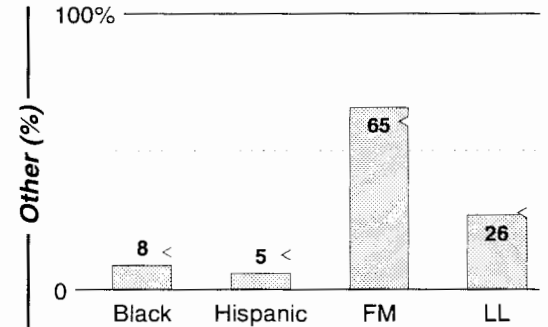

Lansing-East Lansing, MI

Metro Rank: **115** Pop: **451,301** Retail: **\$5.565B** Gross Rev: **\$19.8M** HH Inc: **\$44,358** ↓

Calls	FMT	City of License	Freq	PWR	HAAT	Combo	LMA	Rep	St	Owner	Acq	Price
WFMK	AC	East Lansing	99.1	28.0	600	d		Estmn	59	Citadel Comm Corp	9912 p	g4
WHZZ	CHR	Lansing	101.7	4.1	397	c		D&R	67	MacDonald Bcstg Co	8903	2,150 c1
WITL	CTRY	Lansing	100.7	26.5	643	d		Estmn	64	Citadel Comm Corp	9912 p	g4
WJIM	OLD	Lansing	97.5	45.0 #	512	d		Estmn	60	Citadel Comm Corp	9912 p	g4
WJXQ	AOR	Jackson	106.1	50.0	489	b		Katz	76	62nd Street Bcstg	9703	d1
WMMQ	AOR	East Lansing	94.9	50.0	492	d		Estmn	63	Citadel Comm Corp	9912 p	g4
WQHH	URBN	De Witt	96.5	3.0	328	a		Alied	91	Mid-Michigan FM Inc		
WVIC	CLAS	Charlotte	92.7	1.5	456				65	BB Bcstg Inc	9603	300
WWDX	ROCK	St. Johns	92.1	6.0	400	b			72	62nd Street Bcstg	9703	15,000 d1
WXIK	CTRY	Jackson	94.1	40.0	551	b		Katz	55	62nd Street Bcstg	9703	d1