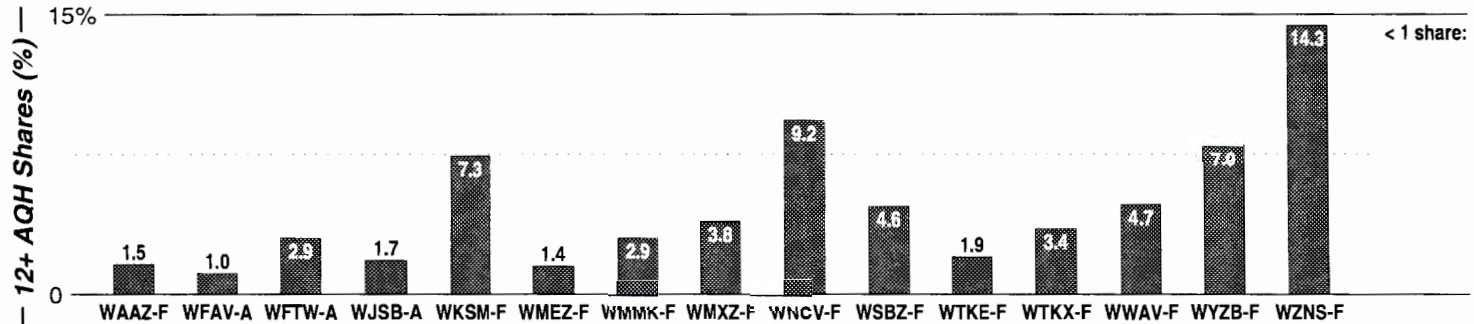

Calls	General Manager	Address, City, State ZIP	Phone	Fax	Owner Phone
Contact Information					
WAAZ-FM	James T. Whitaker	PO Box 267, Crestview, FL 32536	850-682-3040	850-682-5232	850-682-4623
WBZR-AM	Clancy Landon	1021G John Sims Pkwy, Niceville, FL 32578	850-678-2141	850-678-6843	
WFAV-AM	Ron Hale	21 Miracle Strip Pkwy, Fort Walton Beach, FL 32548	850-244-1400	850-243-1471	850-244-1400
WFSH-AM	Clancy Landon	1021G John Sims Pkwy, Niceville, FL 32578	850-678-2141	850-678-6843	850-678-2141
WFTW-AM	Georgia Edmiston	225 Hollywood Blvd NW, Fort Walton Beach, FL 32548	850-243-7676	850-664-0203	318-388-2323
WJSB-AM	James T. Whitaker	PO Box 267, Crestview, FL 32536	850-682-3040	850-682-5232	850-682-4623
WKSM-FM	Georgia Edmiston	225 Hollywood Blvd NW, Fort Walton Beach, FL 32548	850-243-7676	850-664-0203	318-388-2323
WMMK-FM	Ron Hale	21 Miracle Strip Pkwy, Fort Walton Beach, FL 32548	850-244-1400	850-243-1471	850-244-1400
WMXZ-FM	Don Boyd	743 Hwy 98 E Ste 6, Destin, FL 32541	850-654-1031	850-654-6510	610-660-8666
WNCV-FM	Georgia Edmiston	225 Hollywood Blvd NW, Fort Walton Beach, FL 32548	850-243-7676	850-664-0203	318-388-2323
WSBZ-FM	Mark Carter	10859 Emerald Coast Pkwy W # 4, Destin, FL 32541	850-267-3279	850-231-1775	850-267-3279
WTKE-FM	Dave Cobb	1687 Quintette Rd, Pace, FL 32571	850-994-5357	850-994-7191	214-922-8700
WWAV-FM	Don Boyd	743 Hwy 98 E Ste 6, Destin, FL 32541	850-654-5102	850-654-5387	610-660-8666
WYZB-FM	Georgia Edmiston	225 Hollywood Blvd NW, Fort Walton Beach, FL 32548	850-243-7676	850-664-0203	318-388-2323
WZNS-FM	Georgia Edmiston	225 Hollywood Blvd NW, Fort Walton Beach, FL 32548	850-243-7676	850-664-0203	318-388-2323