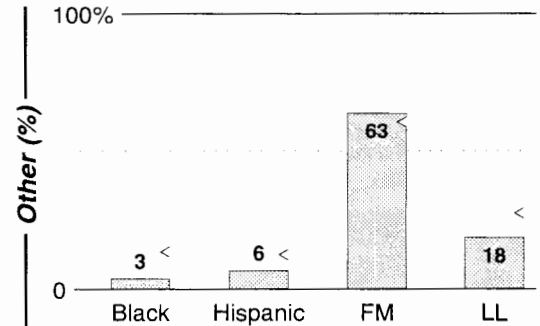

Portland, OR (Cont.)

Metro Rank: **25** Pop: **2,108,460** Retail: **$26.209B** Gross Rev: **$114.6M** HH Inc: **$46,412** ↑