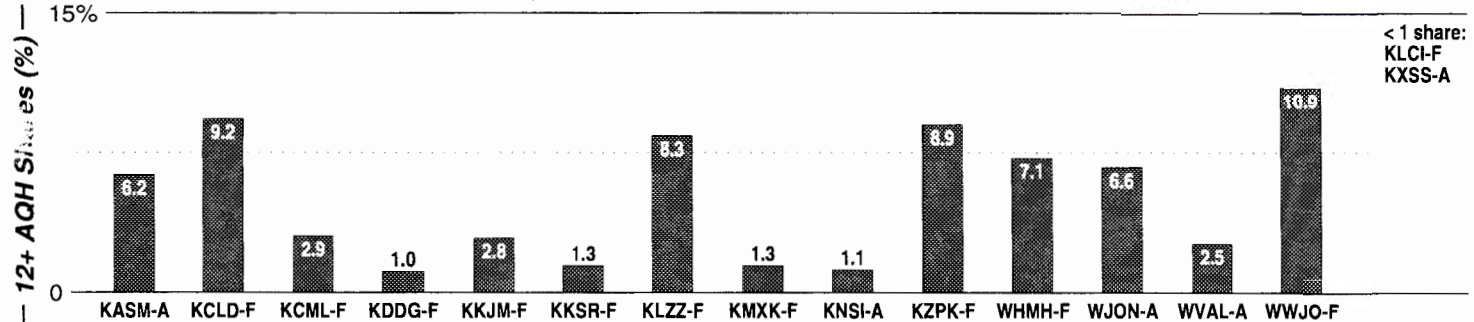

Contact Information	Calls	General Manager	Address, City, State ZIP	Phone	Fax	Owner Phone
	KASM-AM	Kevin Pierskalla	PO Box 390, Albany, MN 56307	320-845-2184	320-845-2187	320-253-9600
	KCLD-FM	John Sowada	PO Box 1458, Saint Cloud, MN 56302	320-251-1450	320-251-8952	320-251-1450
	KCML-FM	John Sowada	PO Box 1458, Saint Cloud, MN 56302	320-251-1450	320-251-8952	320-251-1450
	KDDG-FM	Bob Rose	PO Box 390, Albany, MN 56307	320-253-9600	320-845-2187	320-253-9600
	KKJM-FM	Steve Meyer	640 Lincoln Ave SE, Saint Cloud, MN 56304	320-251-4422	320-251-1855	
	KKSR-FM	Robert Rose	1986 Julep Road, St. Cloud, MN 53601	320-253-9600	320-255-5276	320-253-9600
	KLZZ-FM	Shawn Skramstad	1986 Julep Road, St. Cloud, MN 53601	320-253-9600	320-255-5276	320-253-9600
	KMSR-FM	Steve Nestor	508 Main St, Sauk Centre, MN 56378	320-352-6594	320-352-6594	320-763-6515
	KMXK-FM	Cal Hall	640 Lincoln Ave SE, Saint Cloud, MN 56304	320-251-4422	320-251-1855	606-292-0030
	KNSI-AM	John Sowada	PO Box 1458, Saint Cloud, MN 56302	320-251-1450	320-251-8952	320-251-1450
	KXSS-AM	Shawn Skramstad	1986 Julep Road, St. Cloud, MN 53601	320-253-9600	320-255-5276	320-253-9600
	KZPK-FM	John Sowada	PO Box 1458, Saint Cloud, MN 56302	320-251-1450	320-251-8952	320-251-1450
	WBHR-AM	Herbert Hoppe	1010 2nd St N, Sauk Rapids, MN 56379	320-252-6200	320-252-9367	320-252-6200
	WHMH-FM	Herbert Hoppe	1010 2nd St N, Sauk Rapids, MN 56379	320-252-6200	320-252-9367	320-252-6200
	WJON-AM	Cal Hall	640 Lincoln Ave SE, Saint Cloud, MN 56304	320-251-4422	320-251-1855	606-292-0030
	WVAL-AM	Herbert Hoppe	1010 2nd St N, Sauk Rapids, MN 56379	320-252-6200	320-252-9367	320-252-6200
	WWJO-FM	Cal Hall	640 Lincoln Ave SE, Saint Cloud, MN 56304	320-251-4422	320-251-1855	606-292-0030