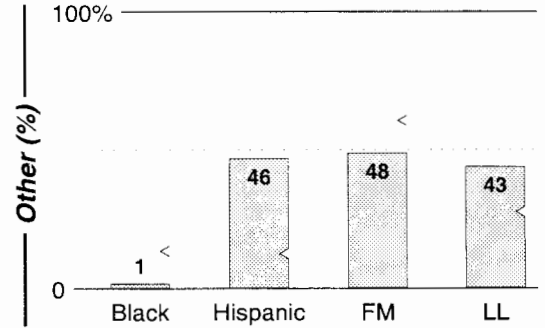

Santa Fe, NM (Cont.)

Metro Rank: **235** Pop: **144,191** Retail: **$2.150B** Gross Rev: **$3.7M** HH Inc: **$51,440** ↑

Calls	General Manager	Address, City, State ZIP	Phone	Fax	Owner Phone
KBAC-FM	Ira Gordon	2021 Pinon St, Santa Fe, NM 87505	505-989-3338	505-989-3881	914-741-1133
KBOM-FM	Fred Sena	2502 Camino Entrada # C, Santa Fe, NM 87505	505-471-1067	505-473-2667	618-242-3500
KDCE-AM	Casey Gallegos	403 W Pueblo Dr, Espanola, NM 87532	505-753-2201	505-753-8685	505-753-2201
KEFE-FM	Brad Edwards	2600A Camino Entrada, Santa Fe, NM 87505	505-471-1067	505-473-2665	618-242-3500
KRSN-AM	Mark Bentley	145 Central Park Sq, Los Alamos, NM 87544	505-661-2490	505-661-2476	505-661-2490
KSFQ-FM	Jay Jaramillo	1478 S Saint Francis Dr, Santa Fe, NM 87505	505-992-1011	505-954-4039	914-741-1133
KSWV-AM	George Gonzales	PO Box 1088, Santa Fe, NM 87504	505-989-7441	505-989-7607	505-989-7441
KTRC-AM	Fred Sena	2502 Camino Entrada # C, Santa Fe, NM 87505	505-471-1067	505-473-2667	618-242-3500
KVSF-AM	Fred Sena	2502 Camino Entrada # C, Santa Fe, NM 87505	505-471-1067	505-473-2667	618-242-3500
KYBR-FM	Richard L. Garcia	403 W Pueblo Dr, Espanola, NM 87532	505-753-2201	505-753-8685	505-753-2201
KZXA-FM	Brad Edwards	2600A Camino Entrada, Santa Fe, NM 87505	505-471-1067	505-473-2665	618-242-3500

Contact Information