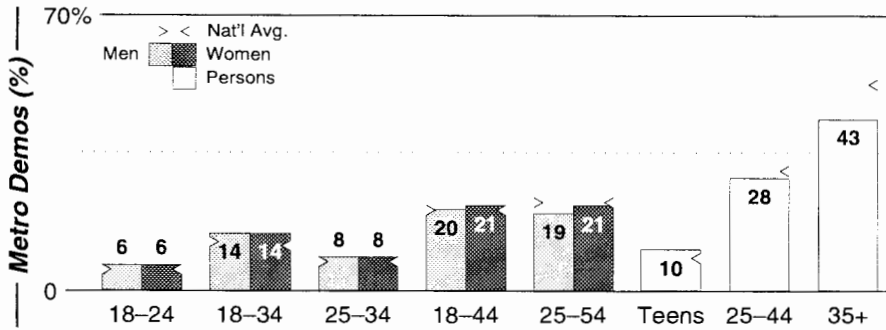

Puerto Rico (Cont.)

Metro Rank: **13** Pop: **3,883,261** Retail: **$14.167B** Gross Rev: **$100.7M** HH Inc: **$24,319** ↓