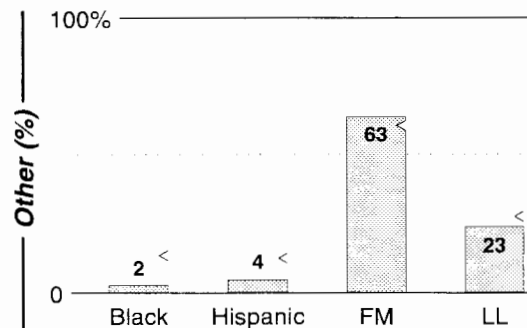

Grand Forks, ND-MN

Metro Rank: **263** Pop: **96,231** Retail: **$1.264B** Gross Rev: **$7.1M** HH Inc: **$38,683** ↓