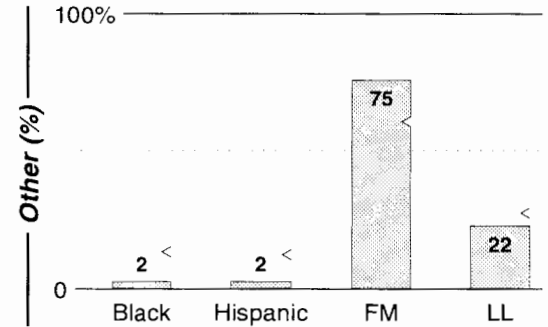

Lafayette, IN

Metro Rank: **236** Pop: **139,918** Retail: **$1.683B** Gross Rev: **$9.1M** HH Inc: **$46,260** ↑