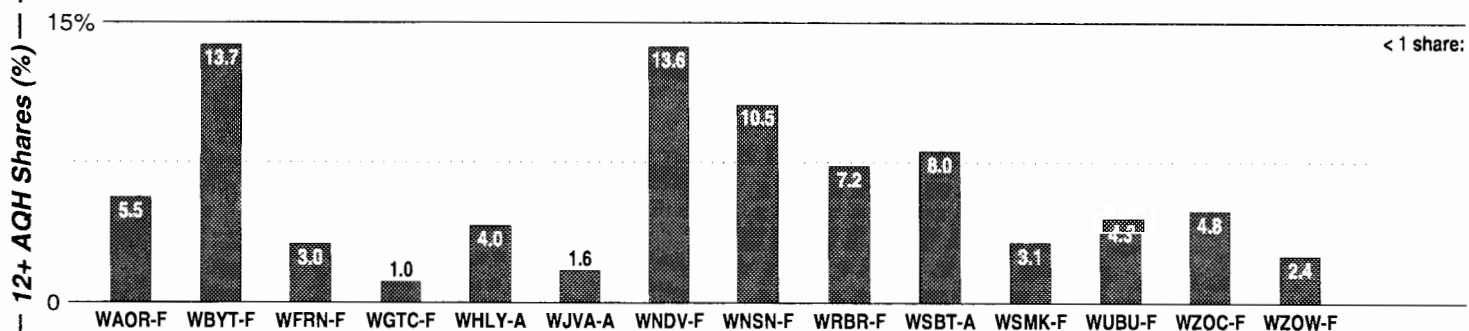

South Bend, IN (Cont.)

Me Rank: **163** Pop: **259,017** Retail: **$3.008B** Gross Rev: **$17.4M** HH Inc: **$42,860** ↓