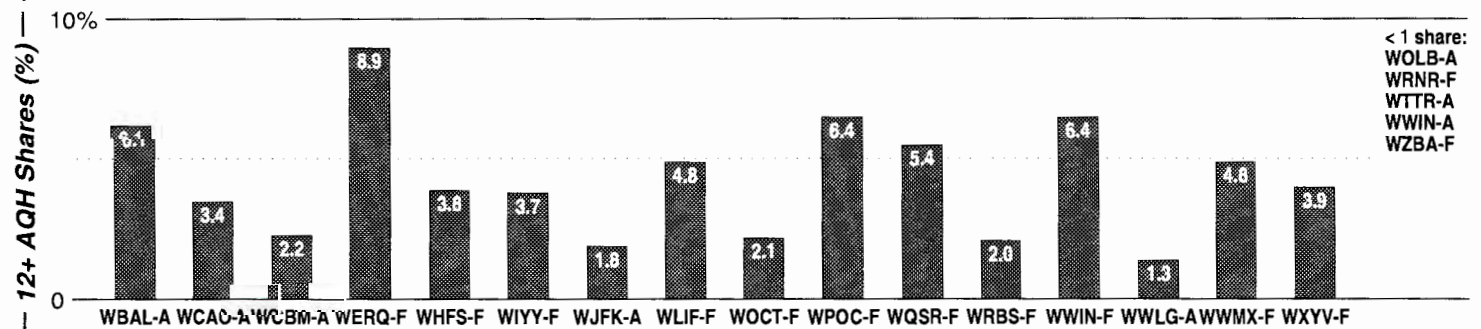

Baltimore, MD (Cont.)

Metro Rank: **20** Pop: **2,509,266** Retail: **$24.663B** Gross Rev: **$119.9M** HH Inc: **$49,138** ↑