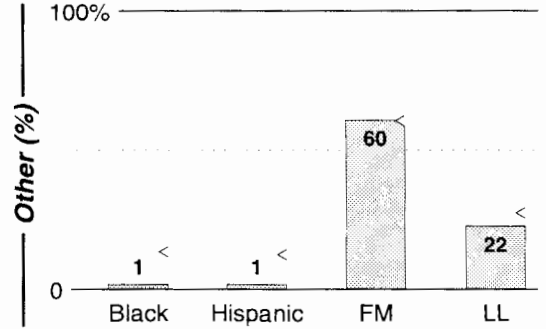

Duluth, MN - Superior, WI (Cont.)

Metro Rank: **219** Pop: **159,159** Retail: **$1.693B** Gross Rev: **$8.0M** HH Inc: **$34,730** ↓

Calls	General Manager	Address, City, State ZIP	Phone	Fax	Owner Phone
KAOD-FM	Shawn Skramstad	1702 Scott Rd, Babbitt, MN 55706	218-723-1043	218-723-1499	
KDAL-AMFM	Deb Messer	715 E Central Entrance, Duluth, MN 55811	218-722-4321	218-722-5423	608-288-3044
KDNW-FM	Paul Harkness	1101 E Central Entrance, Duluth, MN 55811	218-722-6700	218-722-1092	651-631-5000
KKCB-FM	Randy Cable	14 East Central Entrance, Duluth, MN 55811	218-727-4500	218-727-9356	812-423-6200
KLDJ-FM	Randy Cable	14 East Central Entrance, Duluth, MN 55811	218-727-4500	218-727-9356	812-423-6200
KQDS-FM	Shawn Skramstad	501 Lake Ave South #200, Duluth, MN 55812	218-728-9500	218-728-5809	
KQDS-AM	Shawn Skramstad	501 S Lake Ave # 200A, Duluth, MN 55802	218-723-1043	218-728-5809	
KRBR-FM	Deb Messer	715 E Central Entrance, Duluth, MN 55811	218-722-4321	218-722-5423	608-288-3044
KTCO-FM	Deb Messer	715 E Central Entrance, Duluth, MN 55811	218-722-4321	218-722-5423	608-288-3044
KUSZ-FM	Randy Cable	14 E. Central Entrance, Duluth, MN 55811	218-727-4500	218-628-0066	812-423-6200
KXTP-AM	Deb Messer	715 E Central Entrance, Duluth, MN 55811	218-722-4321	218-722-5423	608-288-3044
KZIO-FM	Shawn Skramstad	501 S Lake Ave # 200A, Duluth, MN 55802	218-723-1043	218-723-1499	
WDSM-AM	Deb Messer	715 E Central Entrance, Duluth, MN 55811	218-722-4321	218-722-5423	608-288-3044
WEBC-AM	Randy Cable	14 East Central Entrance, Duluth, MN 55811	218-727-4500	218-727-9356	812-423-6200
WNMT-AM	Melissa Rolfe	PO Box 1060, Hibbing, MN 55746	218-262-4545	218-262-2407	
WNXR-FM	Jerry Hackman	2320 Ellis Ave, Ashland, WI 54806	715-372-5400	715-682-9338	
WUSZ-FM	Kristi Garrity	PO Box 954, Virginia, MN 55792	218-741-2233	218-741-1415	218-741-2233
WWAX-FM	Shawn Skramstad	501 S Lake Ave # 200A, Duluth, MN 55802	218-723-1043	218-723-1499	
WWJC-AM	Ted Elm	1120 E McCuen St, Duluth, MN 55808	218-626-2738	603-907-7721	218-626-2738