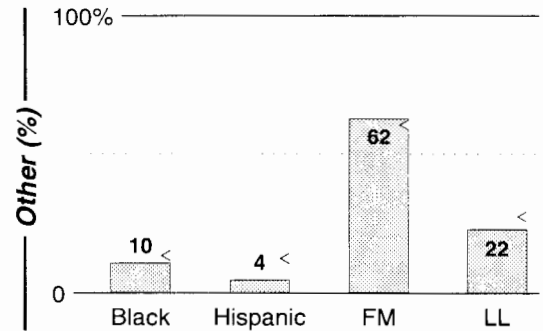

Rochester, NY (Cont.)

Metro Rank: **52** Pop: **1,082,561** Retail: **$10.913B** Gross Rev: **$41.8M** HH Inc: **$43,355** ↓