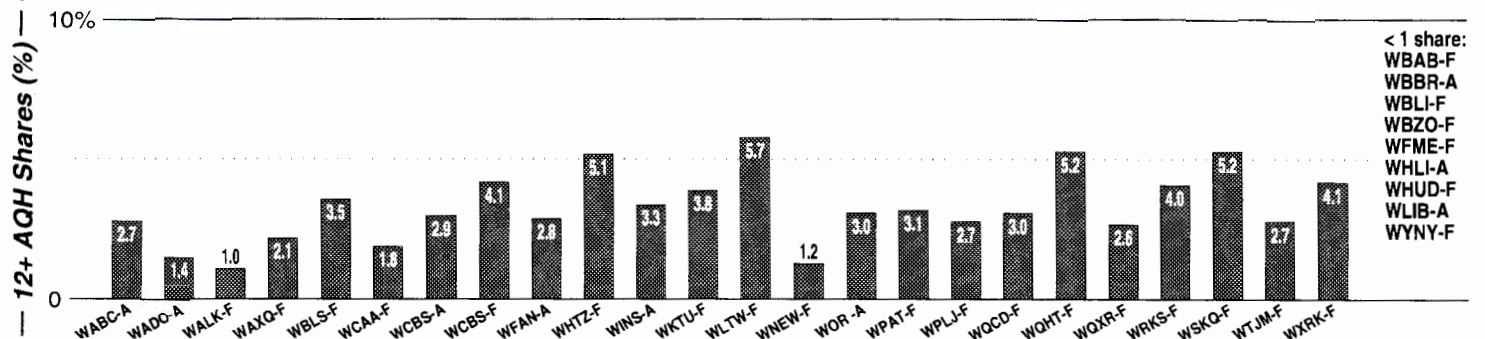

Newburgh-Middletown, NY

Metro Rank: **141** Pop: **334,714** Retail: **\$3.637B** Gross Rev: **\$4.8M** HH Inc: **\$48,833** ↑

Calls	FMT	City of License	Freq	PWR	HAAT	Combo	LMA	Rep	St	Owner	Acq	Price
WCZX	OLD	Hyde Park	97.7	0.3	1030	a		Katz	70	Crystal Comm	9312	950
WGNY	AC	Newburgh	103.1	6.0	279	b			66	Sunrise Bcstg Corp	9007	st
WHUD	AC	Peekskill	100.7	50.0	499			Katz	58	Pamal Broadcasting	9701	20,000
WPDH	AOR	Poughkeepsie	101.5	4.4	1539			Katz	62	Crystal Comm	7206	
WRRV	ROCK	Middletown	92.7	6.0 #	269	a		Katz	66	Crystal Comm	9507	3,550 c1
WSPK	CHR	Poughkeepsie	104.7	7.4	1250			Katz	47	Pamal Broadcasting	9711	14,000 g
WTHN	CTRY	Ellenville	99.3	0.1	1631	d		Alied	70	Straus Media Group	8409	
WTSX	OLD	Port Jervis	96.7	0.9 #	610	c	1		70	Port Jervis Bcstg Co		
WZAD	OLD	Wurtsboro	97.3	0.6	719	a		Katz	91	Crystal Comm	9512	480