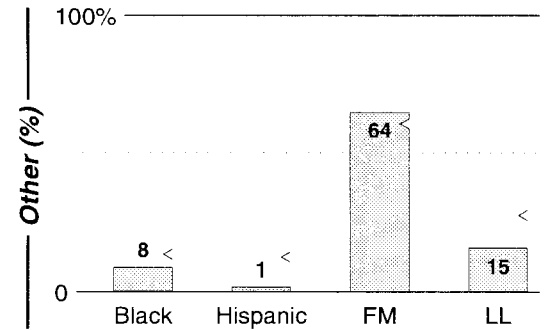

Beckley, WV

Metro Rank: **269** Pop: **79,876** Retail: **$1.002B** Gross Rev: **$5.5M** HH Inc: **$34,193** ↓

Calls	FMT	City of License	Freq	PWR	HAAT	Combo	LMA	Rep	St	Owner	Acq	Price
WAXS	AC	Oak Hill	94.1	26.5	650		1	Rosln	48	Southern Comm Corp	0003 p	875
WCIR	CHR	Beckley	103.7	5.0	1483	b	2	Katz	71	Southern Comm Corp	9906	
WHAJ	AC	Bluefield	104.5	100.0 #	1549				63	Adventure Comm Inc	8409	
WJLS	CTRY	Beckley	99.5	34.0	1050	a		Svali	46	Personality Stations	9604	1,500 st
WMTD	AOR	Hinton	102.3	0.4 #	1273		2	Katz	85	Southern Comm Corp	0003 p	1,070 c4
WTNJ	CTRY	Mount Hope	105.9	50.0	499		1	Rosln	80	Southern Comm Corp	0003 p	2,375

Calls	FMT	City of License	Freq	Day	Night	Combo	LMA	Rep	St	Owner	Acq	Price
WIWS	OLD	Beckley	1070	10.0 #	0.00	b	2	Katz	66	Southern Comm Corp	7606	
WJLS	REL	Beckley	560	4.5	0.47	a		Svali	39	Personality Stations	9604	st
WOAY	REL	Oak Hill	860	10.0	0.01				47	Ellison, Eugene C.	9007	100
WWNR	NEWS	Beckley	620	1.0 #	0.50		2	Katz	46	Dynastar Comm Inc	9501	157

Calls	General Manager	Address, City, State ZIP	Phone	Fax	Owner Phone
WAXS-FM	Paul Gonzalez	PO Box 1127, Beckley, WV 25802	304-877-5592	304-877-5289	304-252-6452
WCIR-FM	Jay Quesenberry	118 Philpott Lane, Beaver, WV 25813	304-252-6452	304-255-1044	304-252-6452
WIWS-AM	Jay Quesenberry	118 Philpott Lane, Beaver, WV 25813	304-252-6452	304-255-1044	304-252-6452
WJLS-AMFM	Bill O'Brien	PO Box AB, Beckley, WV 25802	304-253-7311	304-253-3466	304-253-7311
WMTD-FM	Jay Quesenberry	118 Philpott Lane, Beaver, WV 25813	304-252-6452	304-255-1044	304-252-6452
WOAY-AM	Eugene Ellison	PO Box 140, Oak Hill, WV 25901	304-465-0535	304-465-1486	304-469-9942
WTNJ-FM	Paul Gonzalez	PO Box 1127, Beckley, WV 25802	304-877-5592	304-877-5289	304-252-6452
WWNR-AM	Jay Quesenberry	118 Philpott Lane, Beaver, WV 25813	304-252-6452	304-255-1044	304-253-8307