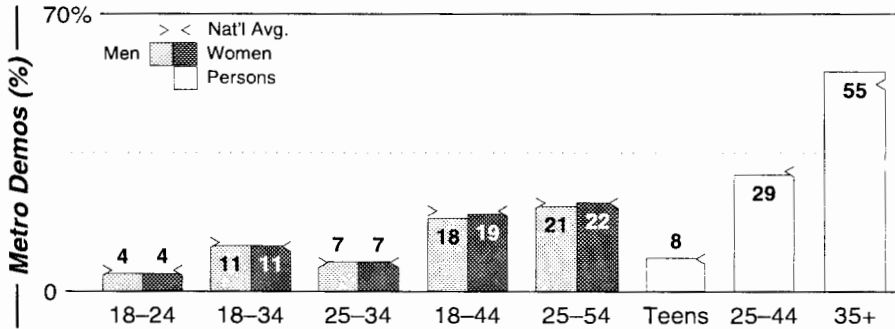

Cleveland (Cont.)

Metro Rank: **24** Pop: **2,114,662** Retail: **$22.624B** Gross Rev: **$103.9M** HH Inc: **$45,675** ↑

Calls	General Manager	Address, City, State ZIP	Phone	Fax	Owner Phone
WABQ-AM	John Linn	8000 Euclid Ave, Cleveland, OH 44103	216-231-8005	216-421-0738	941-561-8110
WAKS-FM	James Meltzer	1660 W. 2nd Street # 200, Cleveland, OH 44113	216-781-9667	216-781-5370	606-655-2267
WATJ-AM	Al Markic	PO Box 776, Chardon, OH 44024	440-286-1560	440-286-2727	440-286-1560
WBKC-AM	Clarence Bucaro	1 Radio Pl, Painesville, OH 44077	440-352-1460	440-352-8194	440-352-1460
WCCD-AM	Carl Miller	4 Summit Park Dr Ste 150, Independence, OH 44131	216-901-0921		805-987-0400
WCLV-FM	Rich Marschner	26501 Renaissance Pkwy, Cleveland, OH 44128	216-464-0900	216-464-2206	216-464-0900
WCRF-FM	Richard Lee	9756 Barr Rd, Cleveland, OH 44141	440-526-1111	440-526-1319	312-329-4438
WDLW-AM	Angel Ramos	PO Box 1330, Willoughby, OH 44096	216-344-0521	216-344-0511	513-829-7700
WDOK-FM	Chris Maduri	1 Radio Ln, Cleveland, OH 44114	216-696-0123	216-579-9365	212-975-6500
WELW-AM	Raymond Somich	PO Box 1330, Willoughby, OH 44096	440-946-1330	440-953-0320	440-946-1330
WENZ-FM	Isidoro Aguinaga	820 W Superior Ste 200, Cleveland, OH 44113	216-579-1111	216-575-9141	301-306-1111
WEOL-AM	Gary Kneisley	PO Box 4006, Elyria, OH 44036	440-322-3761	440-322-1536	440-322-3761
WERE-AM	Isidoro Aguinaga	820 W Superior Ste 200, Cleveland, OH 44113	216-579-1111	216-575-9141	301-306-1111
WGAR-FM	Jim Meltzer	5005 Rockside Rd Ste 530, Cleveland, OH 44131	216-328-9950	216-328-9952	606-655-2267
WHK-AM	Carl Miller	4 Summit Park Dr Ste 150, Independence, OH 44131	216-901-0921	216-901-1104	805-987-0400
WJMO-AM	Errol Dengler	2510 St Clair Ave, Cleveland, OH 44114	216-621-9300	216-771-4164	301-306-1111
WJTB-AM	James Taylor	105 Lake Ave, Elyria, OH 44035	440-327-1844	440-322-8942	440-327-1844
WKNR-AM	Dave Urbach	9446 Broadview Rd, Cleveland, OH 44147	440-838-1220	440-526-1993	805-987-0400
WMJI-FM	Jim Meltzer	310 Lakeside Ave 6th Fl, Cleveland, OH 44113	216-623-1105	216-687-3299	606-655-2267
WMMS-FM	James Meltzer	1660 W. 2nd Street # 200, Cleveland, OH 44113	216-781-9667	216-781-5370	606-655-2267
WMVX-FM	James Meltzer	1660 West 2nd St, Ste 200, Cleveland, OH 44113	216-781-9667	216-781-5370	606-655-2267
WNCX-FM	Walter Tiburski	1041 Huron Rd E, Cleveland, OH 44115	216-861-0100	216-696-0385	212-975-6500
WNWV-FM	Gary Kneisley	PO Box 4006, Elyria, OH 44036	440-322-3761	440-322-1536	440-322-3761
WOBL-AM	Doug Wilbur	PO Box 277, Oberlin, OH 44074	440-774-1320	440-774-1336	440-774-1320
WQAL-FM	Dave Urbach	1621 Euclid Ave Ste 1800, Cleveland, OH 44115	216-696-6666	216-348-0104	212-975-6500
WRMR-AM	Chris Maduri	1 Radio Ln, Cleveland, OH 44114	216-696-0123	216-579-9365	805-987-0400
WTAM-AM	James Meltzer	1660 West 2nd St, Ste 200, Cleveland, OH 44113	216-696-4444	216-579-1065	606-655-2267
WWMK-AM	Bill Scull	1422 Euclid Ave Ste 604, Cleveland, OH 44115	216-623-3500	216-623-3501	212-456-6118
WZAK-FM	Errol Dengler	2510 St Clair Ave, Cleveland, OH 44114	216-621-9300	216-771-4164	301-306-1111
WZJM-FM	Errol Dengler	2510 St Clair Ave, Cleveland, OH 44114	216-621-9300	216-771-4164	212-975-6500