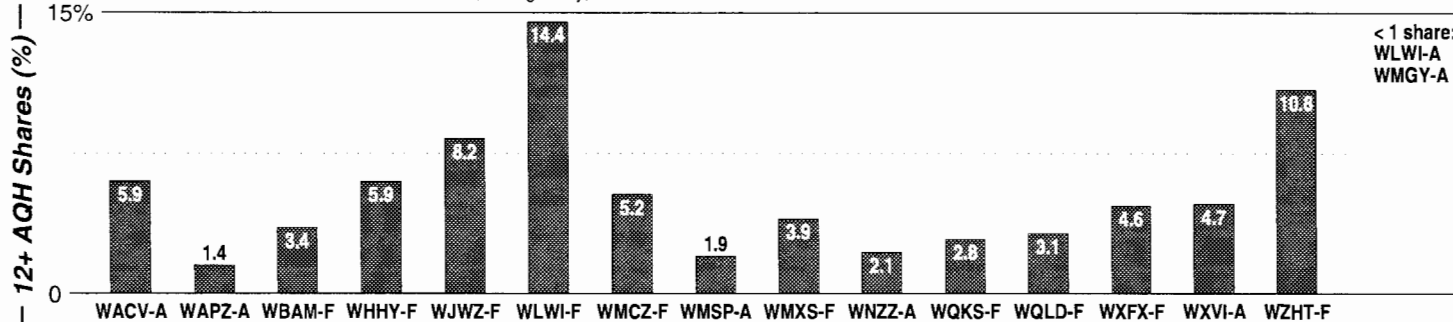

Contact Information	Calls	General Manager	Address, City, State ZIP	Phone	Fax	Owner Phone
	WACV-AM	Brent Markwell	PO Box 210723, Montgomery, AL 36121	334-244-0961	334-279-9563	334-213-0598
	WAPZ-AM	Robert Henderson	2821 US Highway 231, Wetumpka, AL 36093	334-567-2251	334-567-7971	314-946-6600
	WBAM-FM	Al Stroh	PO Box 210723, Montgomery, AL 36121	334-244-0961	334-279-9563	334-213-0598
	WHHY-FM	Terry Barber	1 Commerce St Ste 300, Montgomery, AL 36104	334-264-2288	334-240-9219	312-867-0091
	WIQR-AM	Greg Meadows	800 County Rd 4 E, Prattville, AL 36067	334-361-4815		334-361-4815
	WJWZ-FM	Brent Markwell	PO Box 210723, Montgomery, AL 36121	334-244-0961	334-279-9563	334-213-0598
	WLWI-AMFM	Terry Barber	1 Commerce St Ste 300, Montgomery, AL 36104	334-240-9274	334-240-9219	312-867-0091
	WMCZ-FM	Ron Eubanks	PO Box 4420, Montgomery, AL 36103	334-262-2323	334-263-3483	214-922-8700
	WMGY-AM	Dane Harris	2305 Upper Wetumpka Rd, Montgomery, AL 36107	334-834-3710	334-834-3711	404-875-1110
	WMSP-AM	Terry Barber	1 Commerce St Ste 300, Montgomery, AL 36104	334-240-9274	334-240-9219	312-867-0091
	WMXS-FM	Terry Barber	1 Commerce St Ste 300, Montgomery, AL 36104	334-240-9274	334-240-9219	312-867-0091
	WNZZ-AM	Terry Barber	1 Commerce St Ste 300, Montgomery, AL 36104	334-240-9274	334-240-9219	312-867-0091
	WQKS-FM	Brent Markwell	PO Box 210723, Montgomery, AL 36121	334-244-0961	334-279-9563	334-213-0598
	WQLD-FM	Ron Eubanks	PO Box 4420, Montgomery, AL 36103	334-262-2323	334-263-3483	214-922-8700
	WAFX-FM	Terry Barber	1 Commerce St Ste 300, Montgomery, AL 36104	334-264-2288	334-240-9219	312-867-0091
	WXVI-AM	Felica Taylor	207 Montgomery St Ste 1025, Montgomery, AL 36104	334-263-4141	334-263-9191	334-263-4141
	WZHT-FM	Ron Eubanks	PO Box 4420, Montgomery, AL 36103	334-262-2323	334-263-3483	214-922-8700