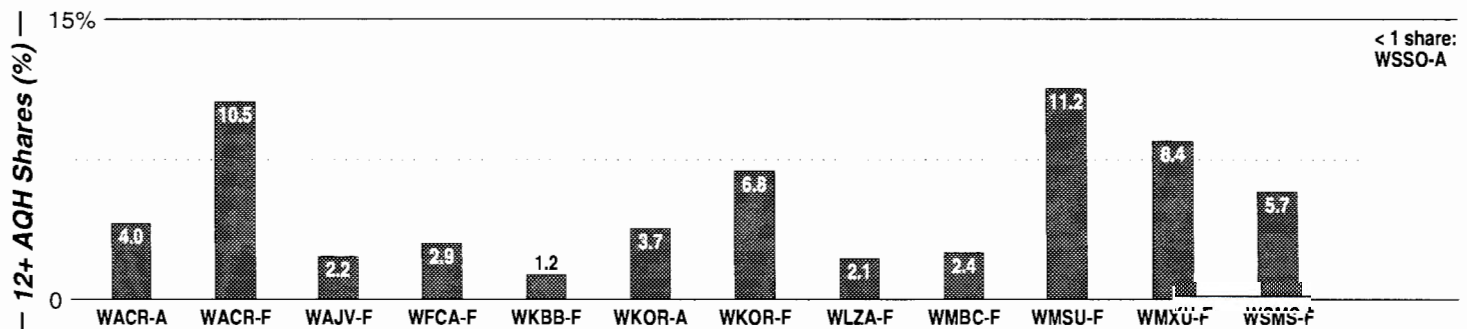

Calls	General Manager	Address, City, State ZIP	Phone	Fax	Owner Phone
WACR-AMFM	Edna Turner	PO Box 1078, Columbus, MS 39703	601-328-1050	601-328-1054	601-328-1050
WAJV-FM	Bill Lemonds	PO Box 707, Columbus, MS 39703	601-328-1400	601-328-1421	601-328-1420
WFCA-FM	Charles Carroll	RR 1 Box 12, French Camp, MS 39745	601-547-6414	601-547-9451	601-547-6414
WJWF-AM	Bob Green	PO Box 707, Columbus, MS 39703	601-327-1183		312-867-0091
WKBB-FM	Bob McRaney Jr	PO Box 1336, West Point, MS 39773	662-494-1450	662-494-9762	662-494-1450
WKOR-FM	Bob Green	601 2nd Ave N, Columbus, MS 39701	601-327-1183	601-328-1122	312-867-0091
WKOR-AM	Bob Green	608 Yellow Jacket Dr, Starkville, MS 39759	601-323-4980	601-323-0573	312-867-0091
WLZA-FM	Carolyn Jackson	PO Box 884, Starkville, MS 39760	601-324-9696	662-324-7400	601-842-9595
WMBC-FM	Terry Fulton	PO Box 707, Columbus, MS 39703	601-328-1420	601-328-1421	312-867-0091
WMSU-FM	Bob Green	601 2nd Ave N, Columbus, MS 39701	662-328-7124	601-328-1122	601-327-1183
WMXU-FM	Bob Green	601 2nd Ave N, Columbus, MS 39701	601-327-1183	601-328-1122	312-867-0091
WROB-AM	Bob McRaney Jr	PO Box 1336, West Point, MS 39773	601-494-1450	601-494-9762	662-494-1450
WSMS-FM	Bob Green	601 2nd Ave N, Columbus, MS 39701	662-328-7124	601-328-1122	312-867-0091
WSSO-AM	Bob Green	608 Yellow Jacket Dr, Starkville, MS 39759	601-323-1230	601-323-0573	312-867-0091