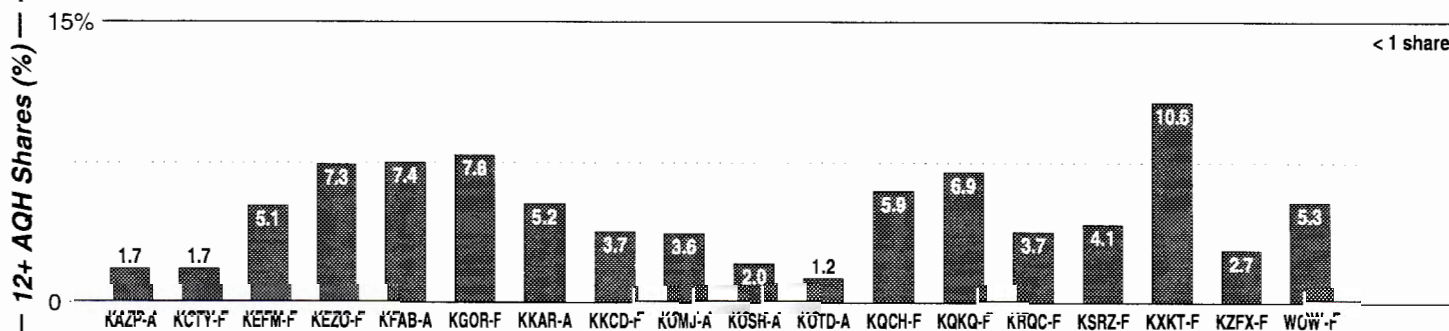

Omaha - Council Bluffs (Cont.)

Metro Rank: **73** Pop: **679,057** Retail: **$8.692B** Gross Rev: **$37.5M** HH Inc: **$54,336** ↑