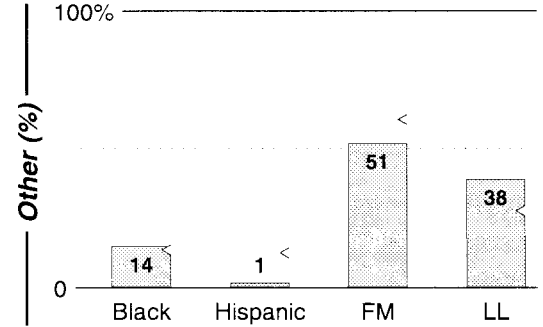

Decatur, IL

Metro Rank: **254** Pop: **112,875** Retail: **$1.294B** Gross Rev: **$4.9M** HH Inc: **$43,155** ↓

Calls	FMT	City of License	Freq	PWR	HAAT	Combo	LMA	Rep	St	Owner	Acq	Price
WDKR	AOR	Maroa	107.3	3.0	456		1		96	Burns, Tom	9605	
WDZQ	CTRY	Decatur	95.1	50.0	499	c			76	NextMedia Group	0002 p	g3
WEJT	AC	Shelbyville	105.1	13.0	459	a			69	Cromwell Group		
WSOY	OLD	Decatur	102.9	54.0 #	443	b		Estmn	46	NextMedia Group	0002 p	g3
WXFM	SAC	Mount Zion	99.3	1.2	495		1		84	Technicom Inc		
WYDS	CHR	Decatur	93.1	6.0	328	a			93	Cromwell Group		
WZNX	AOR	Sullivan	106.7	9.5	525	a			74	Cromwell Group	9703	730

Calls	FMT	City of License	Freq	Day	Night	Combo	LMA	Rep	St	Owner	Acq	Price
WDZ	AC	Decatur	1050	1.0	0.00	c			21	NextMedia Group	0002 p	g3
WSOY	NEWS	Decatur	1340	1.0	1.00	b			25	NextMedia Group	0002 p	g3

Calls	General Manager	Address, City, State ZIP	Phone	Fax	Owner Phone
WDKR-FM	Tom Burns	120 W Wildwood Dr, Mt Zion, IL 62549	217-864-4141		217-875-9357
WDZ-AM	Joel Fletcher	337 N Water St, Decatur, IL 62523	217-423-9744	217-423-9764	303-256-6222
WDZQ-FM	Joel Fletcher	337 N Water St, Decatur, IL 62523	217-423-9744	217-423-9764	303-256-6222
WEJT-FM	Mike Topoll	410 N Water St, Decatur, IL 62523	217-428-4487	217-428-4501	615-361-7560
WSOY-AMFM	Joel Fletcher	1100 E Pershing Rd, Decatur, IL 62526	217-877-5371	217-877-8777	303-256-6222
WXFM-FM	Mary Ellen Burns	120 W Wildwood Dr, Mt Zion, IL 62549	217-864-4141		217-864-4141
WYDS-FM	Mike Topoll	410 N Water St, Decatur, IL 62523	217-428-4487	217-428-4501	615-361-7560
WZNX-FM	Mike Topoll	410 N Water St, Decatur, IL 62523	217-428-4487	217-428-4501	615-361-7560