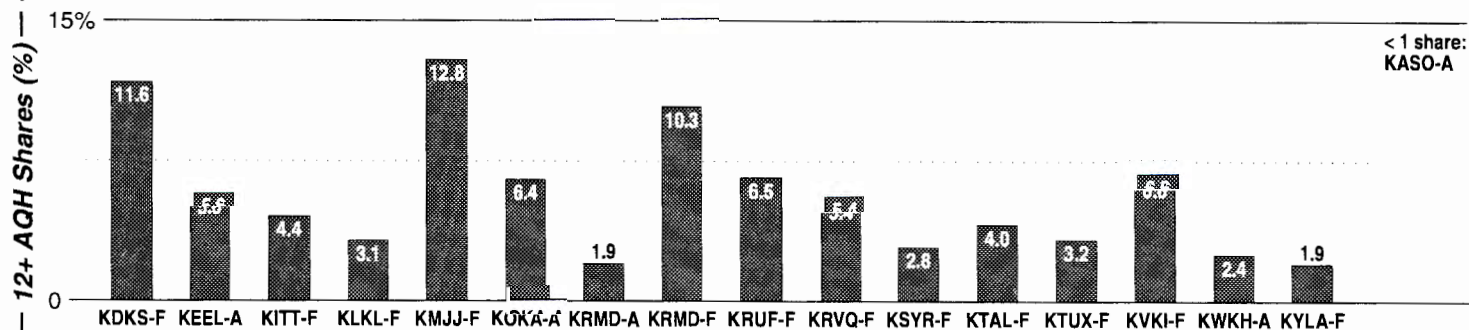

Shreveport, LA (Cont.)

Metro Rank: **130** Pop: **377,677** Retail: **$4.321B** Gross Rev: **$14.4M** HH Inc: **$39,212** ↓