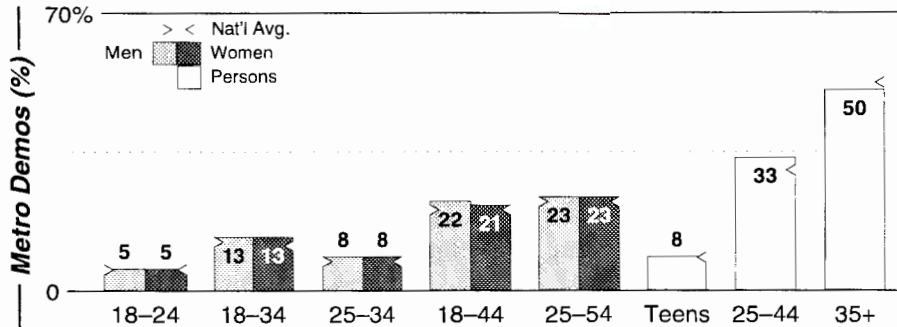

Columbus, OH (Cont.)

Metro Rank: **34** Pop: **1,530,439** Retail: **$22.344B** Gross Rev: **$90.6M** HH Inc: **$47,825** ↑

Calls	General Manager	Address, City, State ZIP	Phone	Fax	Owner Phone
WAZU-FM	Dave Robbins	2 Nationwide Plz Fl 10, Columbus, OH 43215	614-227-9696	614-677-0116	212-975-6500
WBNS-AMFM	Dave Van Stone	175 S 3rd St, Columbus, OH 43215	614-460-3850	614-460-3757	614-460-3850
WBZX-FM	Mark Jividen	1458 Dublin Rd, Columbus, OH 43215	614-481-7800	614-481-8070	614-481-7800
WCKX-FM	Charles Richardson	1500 W 3rd Ave Ste 300, Columbus, OH 43212	614-487-1444	614-487-5863	513-679-6006
WCLT-AMFM	Doug Pricer	PO Box 5150, Newark, OH 43058	740-345-4004	740-345-5775	740-345-4004
WCOL-FM	John Potter	1301 Dublin Rd, Columbus, OH 43215	614-486-6101	614-461-1059	606-655-2267
WCZZ-FM	Charles Richardson	1500 W 3rd Ave Ste 300, Columbus, OH 43212	614-487-1444	614-487-5863	513-679-6006
WEGE-FM	Mark Jividen	1458 Dublin Rd, Columbus, OH 43215	614-481-7800	614-481-8070	614-481-7800
WFII-AM	John Potter	1301 Dublin Rd, Columbus, OH 43215	614-273-9344	614-487-2559	606-655-2267
WHOK-FM	Dave Robbins	2 Nationwide Plz Fl 10, Columbus, OH 43215	614-227-9696	614-677-0116	212-975-6500
WHTH-AM	J. Thomas Swank	PO Box 1057, Newark, OH 43058	740-522-8171	740-522-8174	740-522-8171
WJZA-FM	George Scantland	655 Metro Pl S Ste 100, Dublin, OH 43017	614-766-5200	614-717-9200	614-889-1043
WJZK-FM	Andrew Polowski	655 Metro Pl S Ste 100, Dublin, OH 43017	614-766-5200	614-717-9200	614-889-1043
WKKJ-FM	Dan Latham	PO Box 244, Chillicothe, OH 45601	740-773-2244	740-773-0933	513-621-1600
WLOH-AM	Tom Pierce	724 S Columbus St, Lancaster, OH 43130	740-653-4373	740-653-0702	
WLVQ-FM	Dave Robbins	2 Nationwide Plz Fl 10, Columbus, OH 43215	614-227-9696	614-677-0116	212-975-6500
WMNI-AM	Mark Jividen	1458 Dublin Rd, Columbus, OH 43215	614-481-7800	614-481-8070	614-481-7800
WMVO-AM	Dean Stampfli	PO Box 348, Mount Vernon, OH 43050	740-397-1000	740-392-9300	419-289-2605
WNCI-FM	Tom Thon	6172 Busch Blvd Ste 2000, Columbus, OH 43229	614-430-9624	614-847-0076	606-655-2267
WNKO-FM	J. Thomas Swank	PO Box 1057, Newark, OH 43058	740-522-8171	740-522-8174	740-522-8171
WQIO-FM	Dean Stampfli	PO Box 348, Mount Vernon, OH 43050	740-397-1000	740-392-9300	419-289-2605
WRFD-AM	Dan Craig	8101 N High St Ste 360, Columbus, OH 43235	614-885-0880	614-885-6322	805-987-0400
W...-M	Bill Cusack	510 E Mound St, Columbus, OH 43215	614-821-1031	614-469-1939	614-227-2300
W...-M	Alan Goodman	4401 Carriage Hill Ln, Columbus, OH 43220	614-451-2191	614-451-1831	313-886-7070
W...-AM	John Potter	1301 Dublin Rd, Columbus, OH 43215	614-486-6101	614-487-2559	606-655-2267
WV...-AM	Alan Goodman	4401 Carriage Hill Ln, Columbus, OH 43220	614-451-2191	614-451-1831	313-886-7070
WWCD-FM	Terry Mowery	503 S Front St Ste 101, Columbus, OH 43215	614-221-9923	614-227-0021	614-224-4664
WXMG-FM	Charles Richardson	1500 W 3rd Ave Ste 300, Columbus, OH 43212	614-487-1444	614-487-5863	513-679-6006
WXST-FM	William Cusack	1 Campus View Blvd Ste 335, Columbus, OH 43235	614-848-3108	614-433-7108	614-227-2300
W...-FM	Tom Thon	6172 Busch Blvd Ste 2000, Columbus, OH 43229	614-430-9624	614-847-0076	606-655-2267