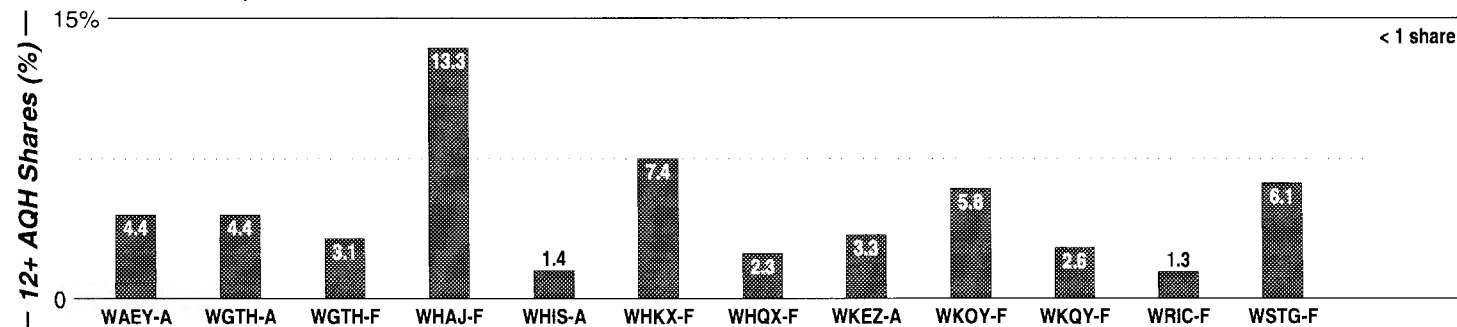

Boise, ID

FM Facilities	Calls	FMT	City of License	Freq	PWR	HAAT	Combo	LMA	Rep	St	Owner	Acq	Price	
	KARO	ROCK	Caldwell	103.3	54.0	2579	a		Crstl	82		Clear Channel Comm	9905	g2
	KBXL	REL	Caldwell	94.1	40.0	2569	e			61		KSPD Inc	8906	200
	KCID	AC	Caldwell	107.1	49.0	2654	c		Alied	83		Journal Bcst Group	9807	g1
	KCIX	AC	Garden City	105.9	49.0	2700	a		McGvn	85		Clear Channel Comm	9905	g2
	KFXJ	AAA	Nampa	94.9	49.0	2694	b		Alied	75		Journal Bcst Group	9910 p	3,750 na
	KIZN	CTRY	Boise	92.3	54.2 #	2500	d			68		Citadel Comm Corp	9801	29,000 d4
	KJOT	ROCK	Boise	105.1	53.0	2589	c		Alied	79		Journal Bcst Group	9807	g1
	KKGL	AOR	Nampa	96.9	44.0	2520	d		Katz	77		Citadel Comm Corp	9801	d4
	KLTB	OLD	Boise	104.3	52.0	2579	a		Crstl	79		Clear Channel Comm	9905	g2
	KMXM	CTRY	Gooding	100.7	80.0	2192	f		Tachr	95		FM Idaho Inc	9702	g
	KQFC	CTRY	Boise	97.9	47.0	2500	d		McGvn	60		Citadel Comm Corp	9801	d4
	KQXR	ROCK	Payette	100.3	100.0	709	c		Alied	78		Journal Bcst Group	9807	g1
	KTPZ	CHR	Mountain Home	99.1	80.0	2192	f		Tachr	82		FM Idaho inc	9701	476
	KWEI	SPAN	Fruitland	99.5	8.0	2635				94		Treasure Valley Bctg		
KXLT	SAC	Eagle	107.9	45.0	2684	a		McGvn	94		Clear Channel Comm	9905	g2	
KZMG	CHR	New Plymouth	93.1	50.0	2631	d			82		Citadel Comm Corp	9801	d4	