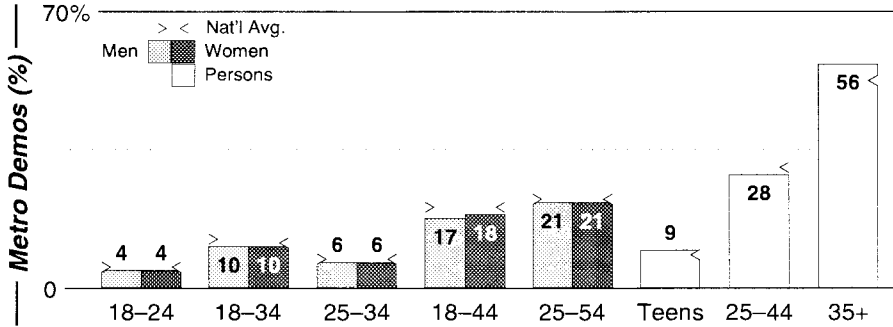

Decatur, IL

Metro Rank: **254** Pop: **112,875** Retail: **$1.294B** Gross Rev: **$4.9M** HH Inc: **$43,155** ↓

Calls	FMT	City of License	Freq	PWR	HAAT	Combo	LMA	Rep	St	Owner	Acq	Price
WDKR	AOR	Maroa	107.3	3.0	456		1		96	Burns, Tom	9605	
WDZQ	CTRY	Decatur	95.1	50.0	499	c			76	NextMedia Group	0002 p	g3
WEJT	AC	Shelbyville	105.1	13.0	459	a			69	Cromwell Group		
WSOY	OLD	Decatur	102.9	54.0 #	443	b		Estmn	46	NextMedia Group	0002 p	g3
WXFM	SAC	Mount Zion	99.3	1.2	495		1		84	Technicom Inc		
WYDS	CHR	Decatur	93.1	6.0	328	a			93	Cromwell Group		
WZNX	AOR	Sullivan	106.7	9.5	525	a			74	Cromwell Group	9703	730

Calls	FMT	City of License	Freq	Day	Night	Combo	LMA	Rep	St	Owner	Acq	Price
WDZ	AC	Decatur	1050	1.0	0.00	c			21	NextMedia Group	0002 p	g3
WSOY	NEWS	Decatur	1340	1.0	1.00	b			25	NextMedia Group	0002 p	g3

Calls	General Manager	Address, City, State ZIP	Phone	Fax	Owner Phone
WDKR-FM	Tom Burns	120 W Wildwood Dr, Mt Zion, IL 62549	217-864-4141		217-875-9357
WDZ-AM	Joel Fletcher	337 N Water St, Decatur, IL 62523	217-423-9744	217-423-9764	303-256-6222
WDZQ-FM	Joel Fletcher	337 N Water St, Decatur, IL 62523	217-423-9744	217-423-9764	303-256-6222
WEJT-FM	Mike Topoll	410 N Water St, Decatur, IL 62523	217-428-4487	217-428-4501	615-361-7560
WSOY-AMFM	Joel Fletcher	1100 E Pershing Rd, Decatur, IL 62526	217-877-5371	217-877-8777	303-256-6222
WXFM-FM	Mary Ellen Burns	120 W Wildwood Dr, Mt Zion, IL 62549	217-864-4141		217-864-4141
WYDS-FM	Mike Topoll	410 N Water St, Decatur, IL 62523	217-428-4487	217-428-4501	615-361-7560
WZNX-FM	Mike Topoll	410 N Water St, Decatur, IL 62523	217-428-4487	217-428-4501	615-361-7560