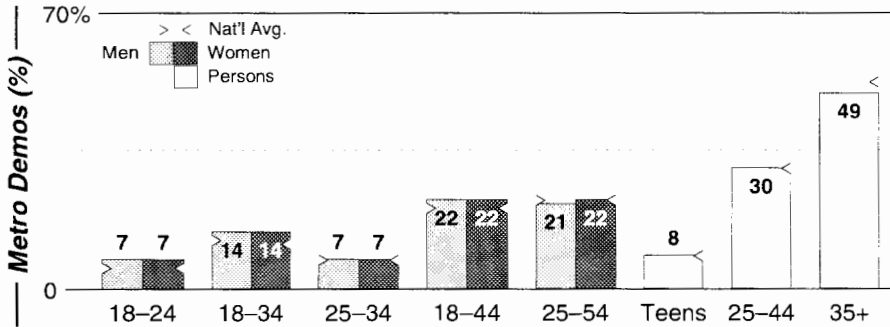

Kalamazoo, MI

Metro Rank: **176** Pop: **231,731** Retail: **$2.909B** Gross Rev: **$13.1M** HH Inc: **$45,416** ↓