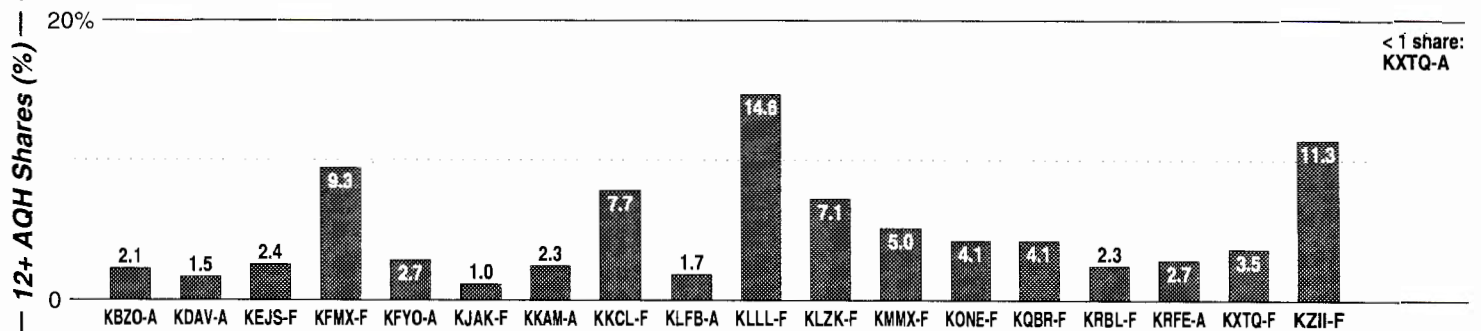

Lubbock, TX (Cont.)

Metro Rank: **177** Pop: **232,967** Retail: **$2.708B** Gross Rev: **$12.0M** HH Inc: **$39,806** ↓