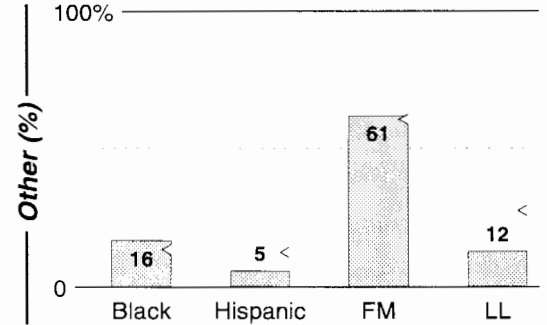

Milwaukee - Racine (Cont.)

Metro Rank: **31** Pop: **1,690,600** Retail: **$18.109B** Gross Rev: **$80.4M** HH Inc: **$46,671** ↑

Calls	General Manager	Address, City, State ZIP	Phone	Fax	Owner Phone
Wauk-AM	Ed Walters	1801 Coral Dr, Waukesha, WI 53186	262-544-6800	262-544-1705	414-544-6800
WauX-AM	Kenn Heimlein	Hwy 50 E, Lake Geneva, WI 53147	262-249-1555	262-248-2023	414-544-6800
WBJX-AM	Robert Jeffers	2310 S Green Bay Rd Ste C-305, Racine, WI 53406	262-635-7463	262-637-9994	630-612-5833
WBKV-AM	Jim Hodges	PO Box 933, West Bend, WI 53095	262-334-2344	262-334-1512	608-754-3311
WBWI-FM	Jim Hodges	PO Box 933, West Bend, WI 53095	414-334-2344	414-334-1512	608-754-3311
WEMP-AM	Craig Hodgson	11800 W Grange Ave, Hales Corners, WI 53130	414-529-1250	414-529-2122	610-660-5610
WEXT-FM	Kira Lafond	8500 Greenbay Road, Pleasant Prairie, WI 53158	262-694-7800	262-694-7767	815-459-7000
WEZY-FM	Edwin Doody	4201 Victory Ave, Racine, WI 53405	262-634-3311	262-634-6515	608-754-3311
WFMR-FM	Tom Joerres	5407 W McKinley, Milwaukee, WI 53208	414-978-9000	414-978-9001	313-886-7070
WGLB-FM	Richard Carlson	900 E Green Bay Rd, Port Washington, WI 53074	262-377-4400	262-284-2667	414-764-4953
WGLB-AM	Willis Payne	3613 N Dr Martin Luther King D, Milwaukee, WI 53212	414-374-7314	414-374-6550	414-764-4953
WISN-AM	Chuck DuCoty	759 N 19th St, Milwaukee, WI 53233	414-342-1111	414-344-1870	214-922-8700
WJMR-FM	Tom Joerres	5407 W McKinley, Milwaukee, WI 53208	414-454-0800	414-454-0877	313-886-7070
WJYI-AM	Tom Joerres	5407 W McKinley, Milwaukee, WI 53208	414-454-0900	414-978-9000	313-886-7070
WJZI-FM	Daniel Manella	2979 N Mayfair Rd, Milwaukee, WI 53222	414-778-1933	414-771-3036	570-348-9108
WKKV-FM	Jerry Arndt	12100 W Howard Ave, Greenfield, WI 53228	414-321-1007	414-546-9654	606-655-2267
WKLH-FM	Tom Joerres	5407 W McKinley, Milwaukee, WI 53208	414-978-9000	414-978-9001	313-886-7070
WKTJ-FM	Jon Schweitzer	720 E Capitol Dr, Milwaukee, WI 53212	414-332-9611	414-967-5266	414-332-9611
WLTV-FM	Chuck DuCoty	759 N 19th St, Milwaukee, WI 53233	414-342-1111	414-344-1870	214-922-8700
WLUM-FM	Daniel Manella	2979 N Mayfair Rd, Milwaukee, WI 53222	414-771-1021	414-771-3036	570-348-9108
WLZR-FM	Tom Joerres	5407 W McKinley, Milwaukee, WI 53208	414-454-0900	414-978-9000	313-886-7070
WMCS-AM	Don Rosette	4222 W Capitol Dr Ste 1290, Milwaukee, WI 53216	414-444-1290	414-444-1409	570-348-9108
WMIL-FM	Jerry Arndt	12100 W Howard Ave, Greenfield, WI 53228	414-545-8900	414-546-9654	606-655-2267
WMYX-FM	Craig Hodgson	11800 W Grange Ave, Hales Corners, WI 53130	414-529-1250	414-529-2122	610-660-5610
WNOV-AM	Sandra Robinson	3815 N Teutonia Ave, Milwaukee, WI 53206	414-449-9668	414-449-9945	414-449-9668
WOKY-AM	Jerry Arndt	12100 W Howard Ave, Greenfield, WI 53228	414-545-5920	414-546-9654	606-655-2267
WRIT-FM	Jerry Arndt	12100 W Howard Ave, Greenfield, WI 53228	414-964-8300	414-546-9654	606-655-2267
WRJN-AM	Edwin Doody	4201 Victory Ave, Racine, WI 53405	414-634-3311	414-634-6515	608-754-3311
WTM-AM	Scott Lopas	PO Box 270216, Hartford, WI 53027	262-673-3550	262-673-5472	414-673-3550
WTMJ-AM	Jon Schweitzer	720 E Capitol Dr, Milwaukee, WI 53212	414-332-9611	414-967-5298	414-332-9611
WVCY-FM	Victor Eliason	3434 W Kilbourn Ave, Milwaukee, WI 53208	414-935-3000	414-935-3015	414-935-3000
WXSS-FM	Craig Hodgson	11800 W Grange Ave, Hales Corners, WI 53130	414-529-1250	414-529-2122	610-660-5610
WZER-AM	Bob Benes	3540 N 126th St Ste D, Brookfield, WI 53005	262-783-2650	262-783-2640	619-784-6900