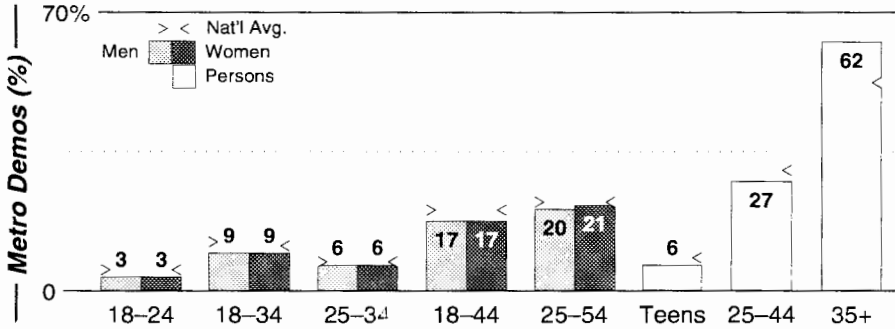

Cape Cod, MA

Metro Rank: **182** Pop: **212,737** Retail: **$3.013B** Gross Rev: **$12.4M** HH Inc: **$44,326** ↓