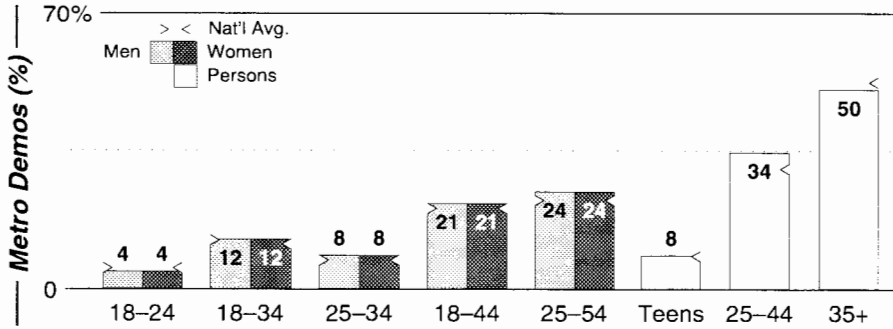

Minneapolis - St. Paul (Cont.)

Metro Rank: 17 Pop: 2,853,452 Retail: $33.947B Gross Rev: $166.6M HH Inc: $52,098 ↑