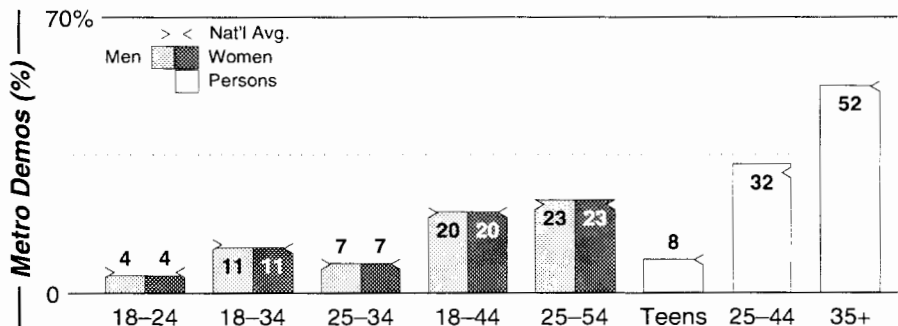

Kansas City (Cont.)

Metro Rank: **30** Pop: **1,743,575** Retail: **$20.535B** Gross Rev: **$92.8M** HH Inc: **$48,035** ↑