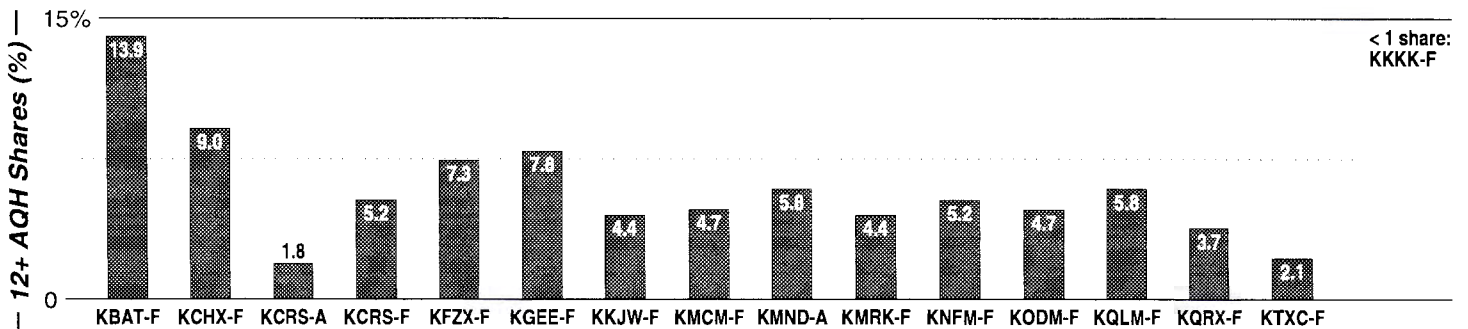

Oklahoma City

FM Facilities	Calls	FMT	City of License	Freq	PWR	HAAT	Combo	LMA	Rep	St	Owner	Acq	Price	
	KATT	AOR	Oklahoma City	100.5	97.0	1191	d				60	Citadel Comm Corp	9912	d3
	KIRC	CTRY	Seminole	105.9	4.4	384					78	One Ten Bcst Group		
	KJYO	CHR	Oklahoma City	102.7	100.0 #	1221	a	1	Crstl		61	Clear Channel Comm	8410	g1
	KKNG	CTRY	Newcastle	93.3	100.0	797	e		Katz		71	Tyler Bcstg Corp	9508	441
	KKWD	CHR	Edmond	97.9	6.0	315	d				62	Citadel Comm Corp	9912	60,000 d3
	KMGL	AC	Oklahoma City	104.1	99.0	1362			Estmn		65	Renda Bcstg Corp	8803	3,050
	KOMA	OLD	Oklahoma City	92.5	100.0	984	b				64	Renca Bcstg Corp	9901	53,000 c3
	KQCV	REL	Shawnee	95.1	100.0	1004				SRR	98	Community Bcstg		
	KQSR	SAC	Oklahoma City	94.7	100.0 #	1221	a	1	Inter		67	Clear Channel Comm	9401	7,500
	KRXO	AOR	Oklahoma City	107.7	99.0	991	b				76	Renda Bcstg Corp	9901	c3
	KTST	CTRY	Oklahoma City	101.9	100.0 #	1221	a				62	Clear Channel Comm	9607	g2
	KTUZ	SPAN	Chickasha	105.5	3.3	443	e		Lotus		66	Tyler Bcstg Corp	9802	200
	KXXY	CTRY	Oklahoma City	96.1	100.0 #	1221	a				64	Clear Channel Comm	9607	g2
KYIS	AC	Oklahoma City	98.9	100.0	1099	d		D&R		69	Citadel Comm Corp	9912	d3	
WWLS	SPRT	Bethany	104.9	6.0	328	d				65	Citadel Comm Corp	9912	d3	