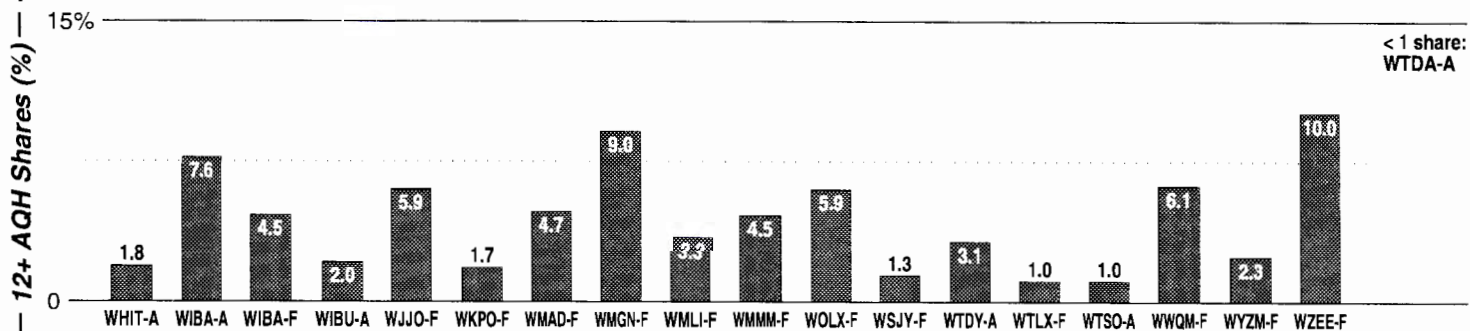

Madison, WI (Cont.)

Metro Rank: **120** Pop: **415,277** Retail: **$5.851B** Gross Rev: **$28.1M** HH Inc: **$50,261** ↑