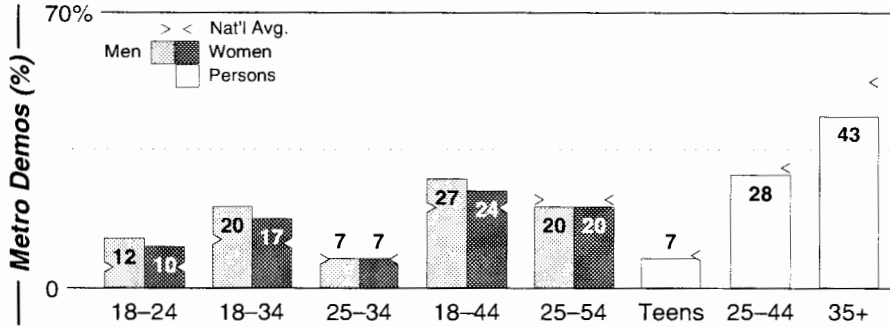

Lafayette, IN

Metro Rank: **236** Pop: **139,918** Retail: **$1.683B** Gross Rev: **$9.1M** HH Inc: **$46,260** ↑