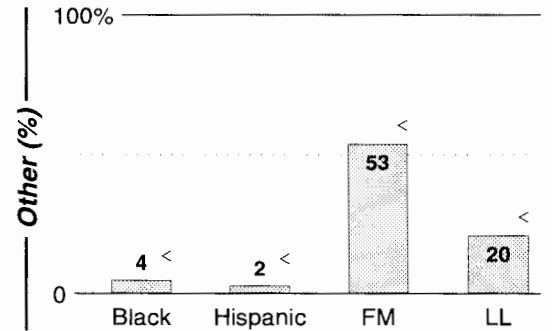

Harrisonburg, VA

Metro Rank: **260** Pop: **100,901** Retail: **$1.340B** Gross Rev: **$7.1M** HH Inc: **$39,629** ↓