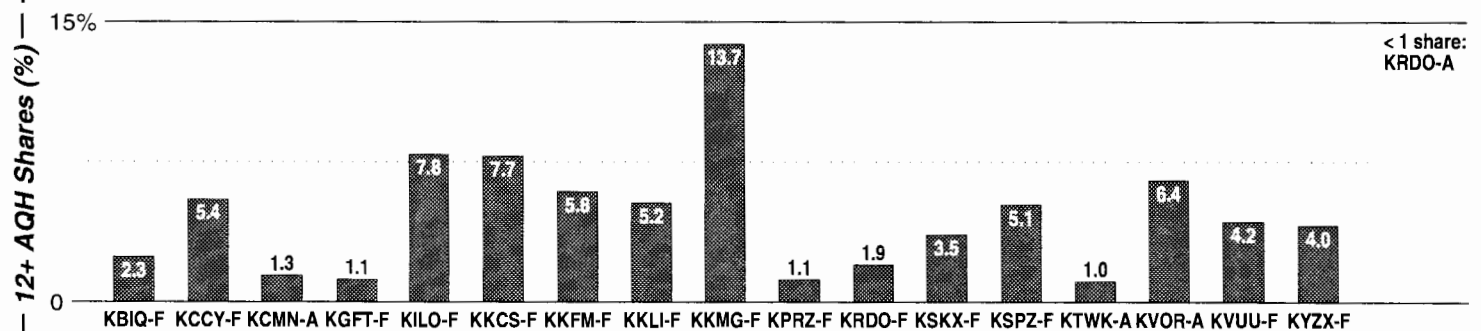

Colorado Springs, CO (Cont.)

Metro Rank: **94** Pop: **502,729** Retail: **$5.855B** Gross Rev: **$22.4M** HH Inc: **$40,912** ↓