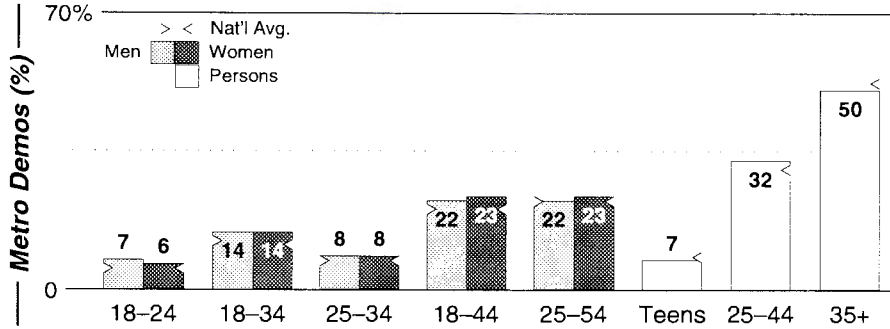

Charlottesville, VA

Metro Rank: **222** Pop: **153,672** Retail: **$1.644B** Gross Rev: **$6.4M** HH Inc: **$47,207** ↑