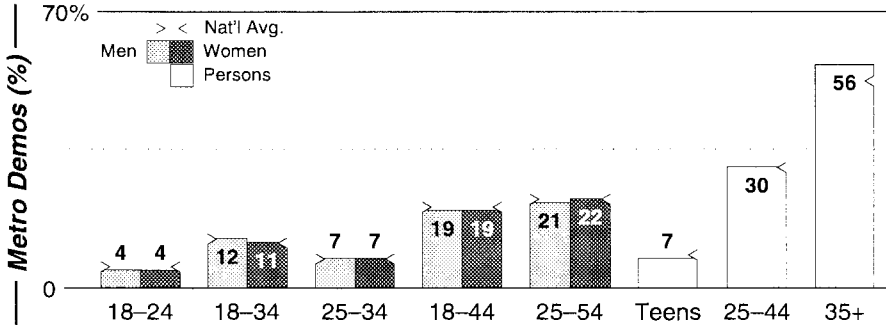

Atlantic City - Cape May, NJ (Cont.)

Metro Rank: **137** Pop: **339,424** Retail: **$3.956B** Gross Rev: **$15.6M** HH Inc: **$42,756** ↓

Calls	General Manager	Address, City, State ZIP	Phone	Fax	Owner Phone
WAYV-FM	Gary Fisher	8025 Black Horse Pike Ste 100, West Atlantic City, NJ 08232	609-484-8444	609-646-6331	609-484-8444
WBNJ-FM	Donald Brooks	2922 Atlantic Ave Ste 201, Atlantic City, NJ 08401	609-348-4040	609-348-1303	609-348-4040
WBSS-FM	John Dziuba	PO Box 5698, Trenton, NJ 08638	609-882-4600	609-883-6684	732-751-1119
WCMC-AM	Gary Fisher	8025 Black Horse Pike Ste 100, West Atlantic City, NJ 08232	609-522-1416	609-646-6331	609-484-8444
WCZT-FM	Wilbur Huf	9 S Center 1129 Rt 9 South #5, Cape May Court House, NJ 08210	609-465-9400	609-465-4956	609-465-9400
WFPG-AMFM	John Ford	950 Tilton Rd Ste 200, Northfield, NJ 08225	609-645-9797	609-272-9228	702-804-5200
WGBZ-FM	Donald Brooks	2922 Atlantic Ave Ste 201, Atlantic City, NJ 08401	609-348-4040	609-348-1303	609-348-4040
WGYM-AM	Mike Steele	1601 New Rd, Linwood, NJ 08221	609-601-1100	609-601-0450	609-653-1400
WIBG-AM	Jennifer Downing	3328 Simpson Ave, Ocean City, NJ 08226	609-398-1020	609-398-3736	732-780-2535
WJNN-FM	Ken Manri	403 Route 47S, Cape May Court House, NJ 08210	609-889-2200	609-889-8100	609-889-2200
WJSE-FM	Al Parinello	550 New Rd Ste B, Somers Point, NJ 08244	609-927-9573	609-927-5712	609-927-9573
WKOE-FM	John Ford	950 Tilton Rd Ste 200, Northfield, NJ 08225	609-645-9797	609-272-9228	702-804-5200
WMGM-FM	Dick Irland	1601 New Rd, Linwood, NJ 08221	609-653-1400	609-927-7014	609-653-1400
WMID-AM	Donald Brooks	2922 Atlantic Ave Ste 201, Atlantic City, NJ 08401	609-348-4040	609-348-1303	609-348-4040
WOND-AM	Dick Irland	1601 New Rd, Linwood, NJ 08221	609-653-1400	609-927-7014	609-653-1400
WONZ-AM	Santos Rodrigues	1601 New Rd, Linwood, NJ 08221	609-567-5656	609-927-7014	609-653-1400
WPUR-FM	John Ford	950 Tilton Rd Ste 200, Northfield, NJ 08225	609-645-9797	609-272-9228	702-804-5200
WSAX-FM	Donald Brooks	2922 Atlantic Ave Ste 201, Atlantic City, NJ 08401	609-348-4040	609-348-1303	609-348-4040
WTKU-FM	Mike Steele	1601 New Rd, Linwood, NJ 08221	609-601-1100	609-601-0450	609-653-1400
WTTH-FM	Donald Brooks	2922 Atlantic Ave Ste 201, Atlantic City, NJ 08401	609-348-4040	609-348-1303	609-348-4040
WWZK-FM	Wilbur Huf	9 S Center 1129 Rt 9 South #5, Cape May Court House, NJ 08210	609-465-9400	609-465-4956	609-889-2200
WZBZ-FM	Donald Brooks	2922 Atlantic Ave Ste 201, Atlantic City, NJ 08401	609-348-4040	609-348-1303	609-348-4040
WZXL-FM	Gary Fisher	8025 Black Horse Pike Ste 100, West Atlantic City, NJ 08232	609-484-8444	609-646-6331	609-484-8444