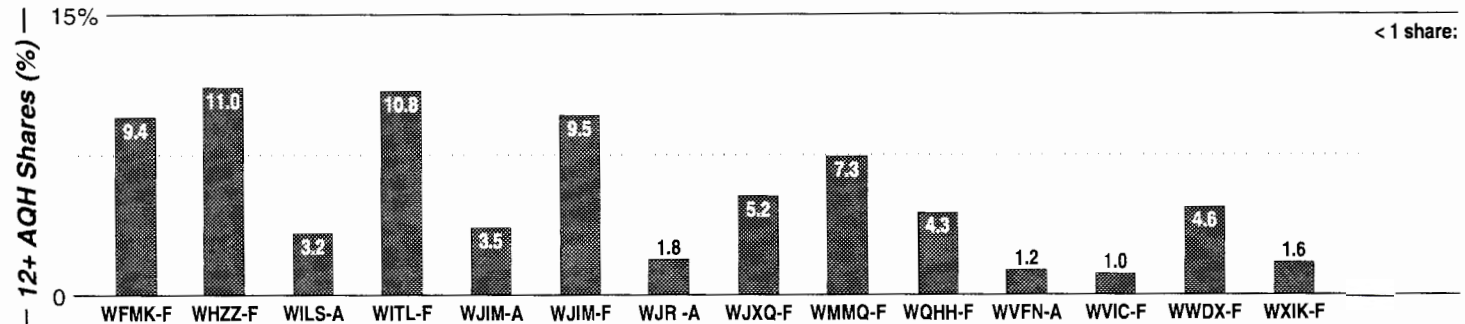

Calls	General Manager	Address, City, State ZIP	Phone	Fax	Owner Phone
WFMK-FM	Rod Krol	PO Box 991, East Lansing, MI 48826	517-394-3999	517-394-3391	702-804-5200
WHZZ-FM	Ken MacDonald, Jr	600 W Cavanaugh Rd, Lansing, MI 48910	517-393-1320	517-393-0882	517-752-8161
WILS-AM	Ken MacDonald, Jr	600 W Cavanaugh Rd, Lansing, MI 48910	517-393-1320	517-393-0882	517-752-8161
WITL-FM	Rod Krol	PO Box 30384, Lansing, MI 48909	517-393-1010	517-394-3391	702-804-5200
WJIM-AMFM	Rod Krol	PO Box 30124, Lansing, MI 48911	517-394-7272	517-394-3391	702-804-5200
WJXQ-FM	Nancy Dymond	2495 N Cedar Ste 106, Holt, MI 48842	517-699-0994	517-699-1880	517-332-8310
WLCM-AM	David Huva	PO Box 338, Charlotte, MI 48813	517-543-8200	517-543-7779	248-477-4600
WMMQ-FM	Rod Krol	PO Box 30384, Lansing, MI 48909	517-393-1010	517-394-3391	702-804-5200
WQHH-FM	Helena Dubose	1011 Northcrest Rd Ste 4, Lansing, MI 48906	517-484-9600	517-484-9699	517-484-9600
WVFN-AM	Rod Krol	PO Box 30124, Lansing, MI 48911	517-394-7272	517-394-3391	702-804-5200
WVIC-FM		PO Box 22085, Lansing, MI 48909	517-372-4927		
WWDX-FM	Nancy Dymond	2495 N Cedar Ste 106, Holt, MI 48842	517-699-0111	517-699-1880	517-332-8310
WWSJ-AM	Larry Harp	1363 W Parks Rd, Saint Johns, MI 48879	517-224-7911	517-224-4683	517-224-7911
WXIK-FM	Nancy Dymond	2495 N Cedar Ste 106, Holt, MI 48842	517-699-0994	517-699-0794	517-332-8310
WXLA-AM	Helena Dubose	1011 Northcrest Rd Ste 4, Lansing, MI 48906	517-484-9600	517-484-9699	517-484-9600