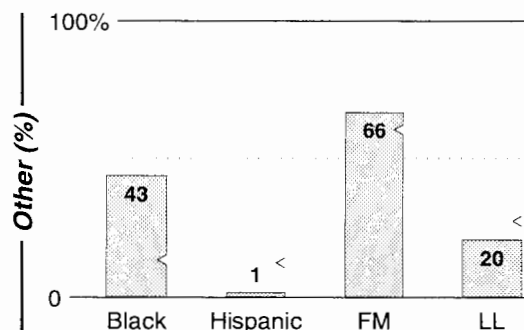

Jackson, MS (Cont.)

Metro Rank: **118** Pop: **438,511** Retail: **$4.777B** Gross Rev: **$20.8M** HH Inc: **$45,099** ↓

Calls	General Manager	Address, City, State ZIP	Phone	Fax	Owner Phone
WDBT-FM	Kenneth Windham	1375 Beasley Rd, Jackson, MS 39206	601-982-1062	601-362-1905	214-922-8700
WFMN-FM	Paul Galtelli	6310 I-55 N, Jackson, MS 39211	601-957-1700	601-956-5228	601-957-1700
WGNG-FM	Ruben Hughes	PO Box 1801, Greenwood, MS 38935	601-453-1646	601-453-7002	601-453-1643
WHJT-FM	Matt Rumselt	PO Box 4048, Clinton, MS 39058	601-925-3458	601-924-4506	601-925-3458
WIIN-AM	Dick O'Neil	265 Highpoint Dr, Ridgeland, MS 39157	601-956-0102	601-978-3980	601-693-2661
WJDX-AM	Kenneth Windham	1375 Beasley Rd, Jackson, MS 39206	601-982-1062	601-362-1905	214-922-8700
WJKK-FM	Dick O'Neil	265 Highpoint Dr, Ridgeland, MS 39157	601-956-0102	601-978-3980	601-693-2661
WJMI-FM	Kevin Webb	731 S Pear Orchard Rd Ste 27, Ridgeland, MS 39157	601-957-1300	601-956-0516	212-592-0411
WJNS-FM	Essie Riley	916 Foley St # B, Jackson, MS 39202	601-355-2518	601-944-1450	757-622-4600
WJNT-AM	Thena Gunn	1985 Lakeland Dr Ste 212, Jackson, MS 39216	601-366-1150	601-366-1627	601-366-1150
WJXN-AMFM	Essie Riley	916 Foley St # B, Jackson, MS 39202	601-355-2518	601-944-1450	901-375-9324
WKXI-AMFM	Kevin Webb	731 S Pear Orchard Rd Ste 27, Ridgeland, MS 39157	601-957-1300	601-956-0516	212-592-0411
WMGO-AMFM	Jerry Lousteau	PO Box 182, Canton, MS 39046	601-859-2373	601-859-2664	601-859-2373
WMSI-FM	Kenneth Windham	1375 Beasley Rd, Jackson, MS 39206	601-982-1062	601-362-1905	214-922-8700
WOAD-AM	Kevin Webb	731 S Pear Orchard Rd Ste 27, Ridgeland, MS 39157	601-957-1300	601-956-0516	212-592-0411
WONG-AM		504 Broadway #717, Gary, IN 46402			219-885-7744
WPBQ-AM	Don Brady	PO Box 952, Jackson, MS 39205	601-932-1243	601-355-1069	512-394-6959
WQJQ-FM	Kenneth Windham	1375 Beasley Rd, Jackson, MS 39206	601-982-1062	601-362-1905	214-922-8700
WRJH-FM	June Harris	Box 145, Brandon, MS 39043	601-825-5045		
WRKN-AM	June Harris	Box 145, Brandon, MS 39043	601-825-5045		601-825-5045
WSLI-AM	Russ Robinson	PO Box 507, Clinton, MS 39060	601-923-2711	601-922-8311	606-655-2267
WSTZ-FM	Kenneth Windham	1375 Beasley Rd, Jackson, MS 39206	601-982-1062	601-362-8270	214-922-8700
WTWZ-AM	Terry E. Wood	4611 Terry Rd Ste C, Jackson, MS 39212	601-346-0074	601-346-0896	601-346-0074
WTYX-FM	Marshall McGee	222 Beasley Rd, Jackson, MS 39206	601-957-3000	601-956-0370	601-957-3000
WUSJ-FM	Dick O'Neil	265 Highpoint Dr, Ridgeland, MS 39157	601-956-0102	601-978-3980	601-693-2661
WVIV-FM	Marshall McGee	222 Beasley Rd, Jackson, MS 39206	601-957-3000		601-957-3000
WWDF-AM	Essie Riley	1018 N Flowood Dr Ste A, Flowood, MS 39208	601-932-4848	601-944-1450	757-622-4600
WYJS-FM	Kevin Webb	102 Business Park Dr Ste F, Richland, MS 39157	601-956-9800	601-956-4145	212-592-0411
WYOY-FM	Dick O'Neil	265 Highpoint Dr, Ridgeland, MS 39157	601-956-0102	601-978-3980	601-693-2661
WZRX-AM	Carl Haynes	PO Box 820523, Vicksburg, MS 39182	601-981-9080	601-981-9093	214-922-8700