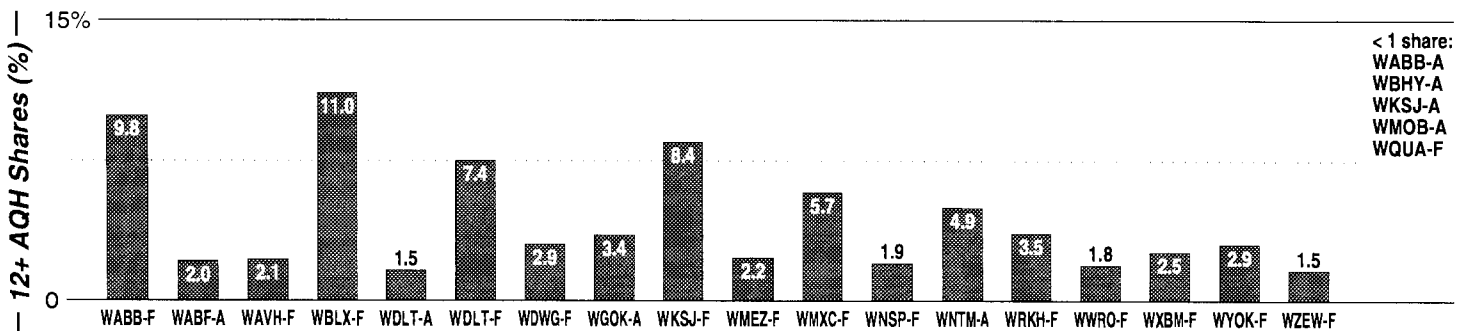

Modesto, CA

FM Facilities

Calls	FMT	City of License	Freq	PWR	HAAT	Combo	LMA	Rep	St	Owner	Acq	Price
KABX	OLD	Merced	97.5	8.8 #	1161			Crstl	36	Merced Radio Prtners	9905	1,775 c2
KATM	CTRY	Modesto	103.3	50.0	499	c		McGvn	48	Citadel Comm Corp	9212	g2
KDJK	HITS	Mariposa	103.9	0.1	2047	c		McGvn	92	Citadel Comm Corp	9308	g
KEJC	CTRY	Modesto	93.9	4.0	394				99	Modesto Comm Corp		
KHKK	HITS	Modesto	104.1	50.0	499	c		McGvn	49	Citadel Comm Corp	9308	g
KHOP	AOR	Oakdale	95.1	16.0 #	876	c		McGvn	85	Citadel Comm Corp	9703	5,000
KHTN	CHR	Los Banos	104.7	50.0	469	d		D&R	66	Buckley Bcstg Corp	9508	510
KJSN	SAC	Modesto	102.3	6.0 #	299	a		Alied	77	AMFM Inc	9910 p	g
KKME	OLD	Manteca	96.7	1.5	466	a			79	AMFM Inc	9910 p	g1
KMIX	SPAN	Tracy	100.9	6.0	328	b		CSM	66	Z-Spanish Media Corp	9806	g
KNTO	SPAN	Livingston	95.9	3.0	305			Lotus	85	Gomez, Nelson F.	9302	198
KOSO	AC	Patterson	93.1	3.0	1791	a		Katz	66	AMFM Inc	9910 p	g
KRVR	JAZZ	Copperopolis	105.5	1.0	781				94	Threshold Comm		
KTDO	SPAN	Columbia	98.9	6.0	328	e		CSM	95	Z-Spanish Media Corp	9806	st
KUBB	CTRY	Mariposa	96.3	1.9	2113	d		D&R	77	Buckley Bcstg Corp	8507	
KWNN	CHR	Turlock	98.3	2.0	390	b		Katz	78	Silverado Bcstg Co	9502	1,500 c1
KZMS	SPAN	Patterson	97.1	3.0	328			CSM	96	Z-Spanish Media Corp	9901	st