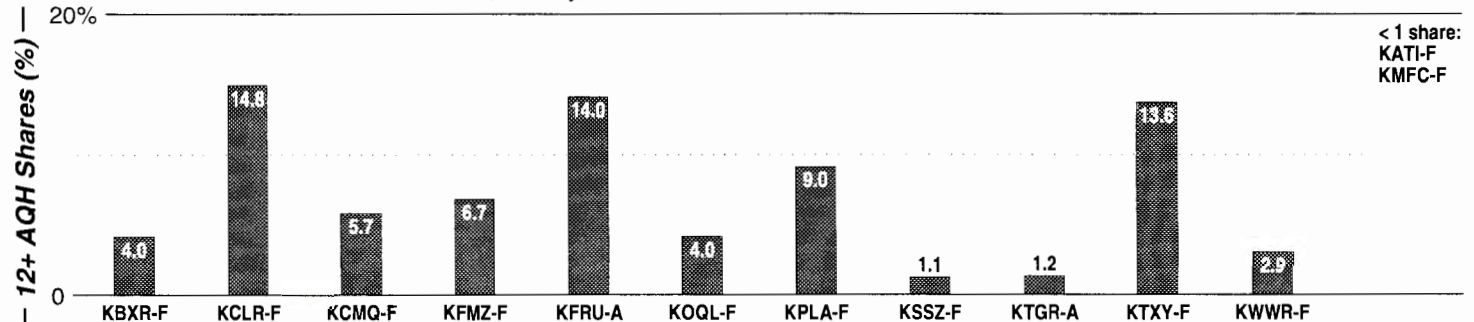

< 1 share:
KATI-F
KMFC-F