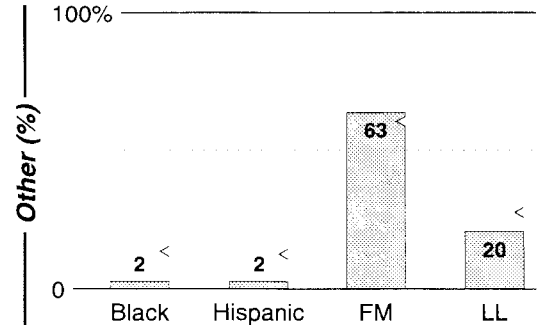

Binghamton, NY

Metro Rank: **166** Pop: **247,654** Retail: **$1.896B** Gross Rev: **$10.2M** HH Inc: **$36,885** ↓