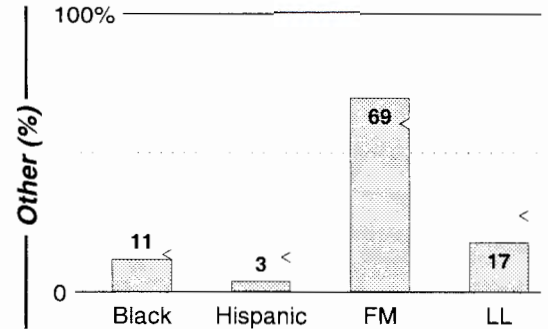

South Bend, IN (Cont.)

Me Rank: **163** Pop: **259,017** Retail: **$3.008B** Gross Rev: **$17.4M** HH Inc: **$42,860** ↓

Calls	General Manager	Address, City, State ZIP	Phone	Fax	Owner Phone
WAOR-FM	Steve Kline	PO Box 370, Niles, MI 49120	616-683-6123	616-683-2758	219-295-2500
WBYT-FM	Steve Kline	237 W Edison Rd Ste 200, Mishawaka, IN 46545	219-258-5483	219-258-0930	219-295-2500
WFRN-AMFM	Edwin C. Moore	PO Box 307, Elkhart, IN 46515	219-875-5166	219-875-6662	219-875-5166
WGTC-FM	Jim Leep	5302 Grape Road, Mishawaka, IN 46543	219-271-9482	219-271-0494	219-271-9482
WJVA-AM	Shel Leshner	3371 Cleveland Rd, Suite 310, South Bend, IN 46628	219-273-9300	219-280-5343	317-594-0600
WNSN-FM	Peter Sumerall	61300 Ironwood Rd, South Bend, IN 46614	219-291-8200	219-291-9043	219-291-3292
WHPZ-FM	Peter Sumerall	61300 Ironwood Rd, South Bend, IN 46614	219-291-8200	219-291-9043	219-291-3292
WJVA-AM	Shel Leshner	3371 Cleveland Rd, Suite 310, South Bend, IN 46628	219-234-1580	219-280-5343	219-234-1580
WNDV-AMFM	Shel Leshner	PO Box 6638, South Bend, IN 46660	219-273-9300	219-273-9090	317-594-0600
WNIL-AM	Dick Rhodes	PO Box 370, Niles, MI 49120	616-683-6123	616-683-2758	219-295-2500
WNSN-FM	Sally Brown	202 S Michigan St 7th Floor, South Bend, IN 46601	219-233-3141	219-289-7382	219-287-1001
WRBR-FM	Steve Kline	237 W Edison Rd Ste 200, Mishawaka, IN 46545	219-258-5483	219-258-0930	219-258-5483
WSBT-AM	Sally Brown	202 S Michigan St 7th Floor, South Bend, IN 46601	219-233-3141	219-289-7382	219-287-1001
WSMK-FM	Marion R. Williams	925 N 5th St, Niles, MI 49120	616-683-4343	616-683-7759	219-885-7744
WTRC-AM	Dick Rhodes	PO Box 699, Elkhart, IN 46515	219-293-5611	219-295-2329	219-295-2500
WUBU-FM	Abe Thompson	237 W Edison Rd Ste 200, Mishawaka, IN 46545	219-258-9333	219-258-0930	616-445-8562
WZOC-FM	James Kunze	112 W Washington St, Plymouth, IN 46563	219-936-4096	219-936-6776	219-936-4096
WZOW-FM	Doug Hawkes	PO Box 497, Goshen, IN 46527	219-533-1460	219-534-3698	219-533-1460