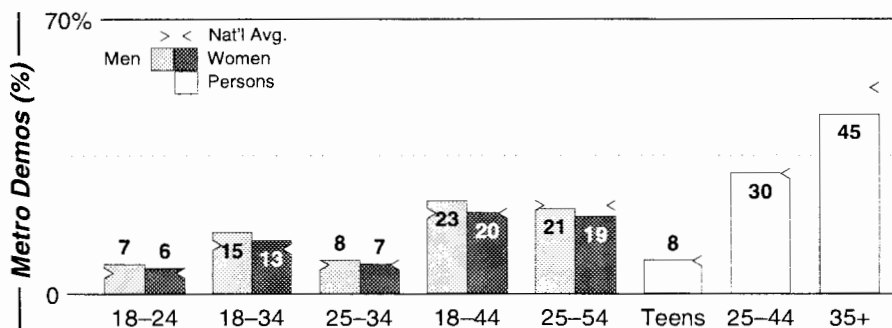

Grand Forks, ND-MN

Metro Rank: **263** Pop: **96,231** Retail: **$1.264B** Gross Rev: **$7.1M** HH Inc: **$38,683** ↓