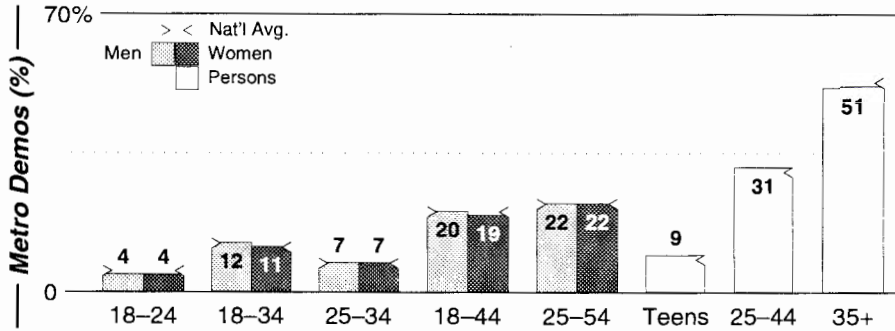

Wichita, KS (Cont.)

Metro Rank: **84** Pop: **558,800** Retail: **$5.663B** Gross Rev: **$30.3M** HH Inc: **$44,910** ↓

Calls	General Manager	Address, City, State ZIP	Phone	Fax	Owner Phone
KANR-FM	Dan D. Smith	746 N Maize Rd Ste 300, Wichita, KS 67212	316-721-6161	316-721-9191	316-688-5353
KAYY-FM	Steve Dorrell	746 N Maize Rd Ste 300, Wichita, KS 67212	316-721-6161	316-721-9191	610-660-5610
KCVW-FM	Jennifer Nolte	100 North Main Mezzanine, Hutchinson, KS 67501	316-663-0943	316-663-0913	913-642-7770
KDGS-FM	Bruce Adamek	746 N Maize Rd Ste 300, Wichita, KS 67212	316-721-6161	316-721-9191	610-660-5610
KEYN-FM	Jim Worthington	2120 N Woodlawn, Ste 352, Wichita, KS 67208	316-685-2121	316-685-3408	610-660-5610
KFDI-AMFM	Ken Fearnow	PO Box 1402, Wichita, KS 67201	316-838-9141	316-838-3607	414-332-9611
KFH-AM	Jim Worthington	2120 N Woodlawn, Ste 352, Wichita, KS 67208	316-685-2121	316-685-3408	610-660-5610
KICT-FM	Rick Betzen	1632 S. Maize Rd Ste 200, Wichita, KS 67212	316-722-5600	316-722-0722	414-332-9611
KJRG-AM	Gordon Anderson	PO Box 567, Newton, KS 67114	316-283-5150	316-284-2684	316-283-5150
KKRD-FM	Tim Link	2402 E 37th St North, Wichita, KS 67219	316-832-9600	316-832-0112	214-922-8700
KLLS-FM	Ken Fearnow	1632 S Maize Rd Ste 200, Wichita, KS 67209	316-721-5600	316-773-5310	414-332-9611
KMYR-AM	Terry Atherton	3337 W Central Ave, Wichita, KS 67203	316-942-2226	316-942-9314	316-942-3231
KNSS-AM	Jim Worthington	2120 N Woodlawn, Ste 352, Wichita, KS 67208	316-685-2121	316-685-3408	610-660-5610
KOEZ-FM	Gordon Anderson	PO Box 567, Newton, KS 67114	316-283-5150	316-284-2684	414-332-9611
KQAM-AM	Jim Worthington	2120 N Woodlawn, Ste 352, Wichita, KS 67208	316-685-2121	316-685-3408	610-660-5610
KRBB-FM	Tim Link	2402 E 37th St North, Wichita, KS 67219	316-832-9600	316-832-0443	214-922-8700
KRZZ-FM	Tim Link	2402 E 37th St North, Wichita, KS 67219	316-832-9600	316-832-0112	214-922-8700
KSGL-AM	Terry Atherton	3337 W Central Ave, Wichita, KS 67203	316-942-3231	316-942-9314	316-942-3231
KSRX-AM	Stan Tacker	1612 SE River Rd, El Dorado, KS 67042	316-320-1360	316-320-1360	918-629-1380
KTCM-FM	Tony Del Gardo	PO Box 315, Kingman, KS 67068	316-532-1190	316-838-8737	
KTLI-FM	John Pohlman	125 N Market St. #1900, Wichita, KS 67202	316-303-9999	316-303-9900	918-492-2660
KWSJ-FM	Jim Worthington	2120 N Woodlawn, Ste 352, Wichita, KS 67208	316-685-2121	316-685-3408	610-660-5610
KYQQ-FM	Ken Fearnow	1632 S Maize Rd Ste 200, Wichita, KS 67209	316-721-5600	316-773-5310	414-332-9611
KZSN-FM	Tim Link	2402 E 37th St North, Wichita, KS 67219	316-832-9600	316-832-0443	214-922-8700