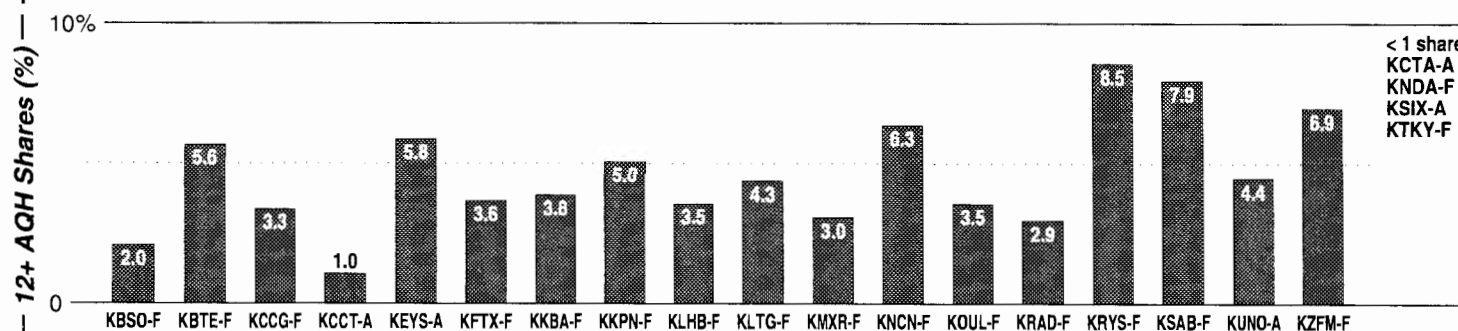

Corpus Christi, TX (Cont.)

Metro Rank: **129** Pop: **387,516** Retail: **$3.484B** Gross Rev: **$12.2M** HH Inc: **$41,531** ↓