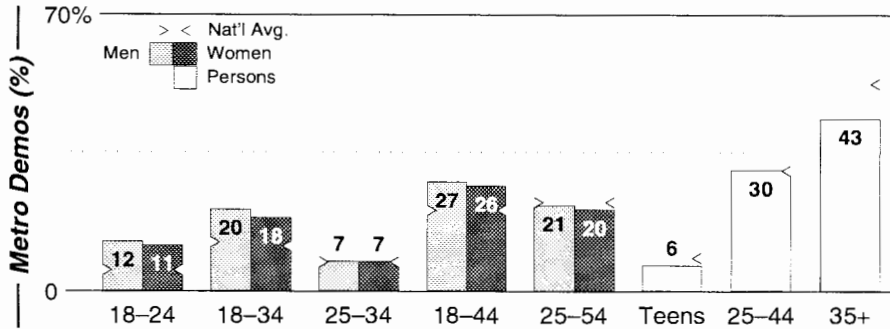

Ithaca, NY

Metro Rank: **262** Pop: **96,777** Retail: **$0.796B** Gross Rev: **$3.9M** HH Inc: **$40,342** ↓