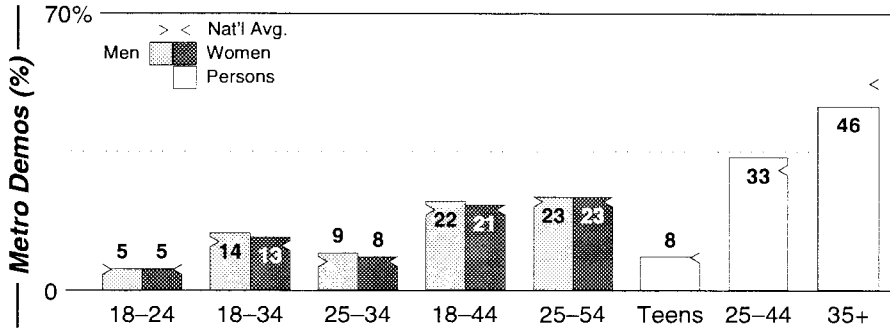

Charleston, SC (Cont.)

Metro Rank: **87** Pop: **552,549** Retail: **$5.493B** Gross Rev: **$21.4M** HH Inc: **$40,600** ↓

Calls	General Manager	Address, City, State ZIP	Phone	Fax	Owner Phone
WALC-FM	Ron Raybourne	950 Houston N. Cut Blvd, 2nd F, Mount Pleasant, SC 29464	843-884-2534	843-884-1218	606-655-2267
WAVF-FM	Paul Robinson	1964 Ashley River Rd, Charleston, SC 29407	843-852-9003	843-852-9041	202-326-5240
WAZS-AM	Sam Felkel	PO Box 859, Summerville, SC 29484	843-875-1980	843-875-2057	843-875-1980
WCOO-FM	Steve Jason	59 Windermere Blvd, Charleston, SC 29407	843-769-4799	843-769-4797	606-233-1515
WEZL-FM	Ron Raybourne	950 Houston N. Cut Blvd, 2nd F, Mount Pleasant, SC 29464	843-884-2534	843-884-1218	606-655-2267
WJNI-FM	Cliff Fletcher	5081 Rivers Ave, North Charleston, SC 29418	843-554-1063	843-554-1088	843-554-1063
WMCJ-AM	Dorothy Mitchum	314 Rembert C Dennis Blvd, Moncks Corner, SC 29461	843-761-9625	843-761-6979	843-761-9625
WMGL-FM	Ed Turner	2045 Spaulding Drive, N Charleston, SC 29406	843-308-9300	843-566-1222	702-804-5200
WNKT-FM	Todd Metz	One Orange Grove, Charleston, SC 29401	843-556-5660	843-556-8745	702-804-5200
WPAL-FM	William Saunders	950 Houston N. Cut Blvd, 2nd F, Mount Pleasant, SC 29464	843-763-6330	843-852-5588	843-763-6330
WQIZ-AM	Buddy Barton	173 Radio Rd, Saint George, SC 29477	843-563-2337	843-762-9070	843-556-5660
WQNT-AM	Gill Kirkman	60 Markfield Dr, Charleston, SC 29407	843-763-6631	843-766-1239	843-763-6631
WQSC-AM	Gill Kirkman	60 Markfield Dr, Charleston, SC 29407	843-763-6631	843-766-1239	843-763-6631
WRFQ-FM	Ron Raybourne	950 Houston N. Cut Blvd, 2nd F, Mount Pleasant, SC 29464	843-884-2534	843-856-6174	606-655-2267
WSCC-AM	Ron Raybourne	950 Houston N. Cut Blvd, 2nd F, Mount Pleasant, SC 29464	843-884-2534	843-856-6173	606-655-2267
WSSP-FM	Ron Raybourne	950 Houston N. Cut Blvd, 2nd F, Mount Pleasant, SC 29464	843-884-2534	843-884-1218	813-926-9260
WSSX-FM	Todd Metz	One Orange Grove, Charleston, SC 29401	843-556-5660	843-573-0984	702-804-5200
WSUY-FM	Todd Metz	One Orange Grove, Charleston, SC 29401	843-556-5660	843-573-0981	702-804-5200
WTMA-AM	Todd Metz	One Orange Grove, Charleston, SC 29401	843-556-5660	843-573-0989	702-804-5200
WTMZ-AM	Todd Metz	One Orange Grove, Charleston, SC 29401	843-556-5660	843-573-0989	702-804-5200
WTUA-FM	Terris Greene	PO Box 1240, Saint Stephen, SC 29479	843-567-2091	843-567-3088	843-567-2091
WWBZ-FM	Frank Baker	4445 Hwy 17 N, Awendaw, SC 29429	843-849-0019	843-849-0196	843-849-0019
WWWZ-FM	Ed Turner	2045 Spaulding Drive, N Charleston, SC 29406	843-308-9300	843-566-1222	702-804-5200
WXYL-FM	Ron Raybourne	950 Houston N. Cut Blvd, 2nd F, Mount Pleasant, SC 29464	843-884-2534	843-884-1218	606-655-2267
WXTC-AM	Ed Turner	2045 Spaulding Drive, N Charleston, SC 29406	843-308-9300	843-763-0304	702-804-5200
WYBB-FM	Steve Jason	59 Windermere Blvd, Charleston, SC 29407	843-769-4799	843-769-4797	606-233-1515
WZJY-AM	Matthew Fulmer	PO Box 6196, Charleston, SC 29405	843-722-3009	843-722-7336	864-573-9442