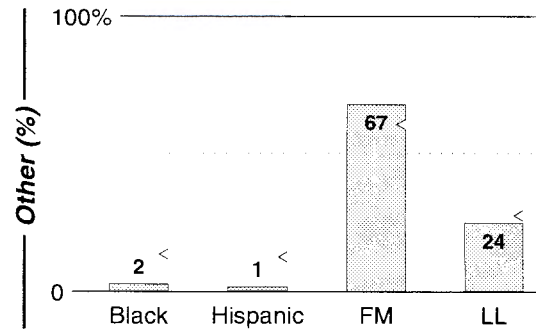

Morgantown-Clarksburg-Fairmont (Cont.)

Metro Rank: **187** Pop: **204,877** Retail: **$2.023B** Gross Rev: **$10.4M** HH Inc: **$35,263** ↓

Calls	General Manager	Address, City, State ZIP	Phone	Fax	Owner Phone
WAJR-AMFM	Dale Miller	1251 Earl L Core Rd, Morgantown, WV 26505	304-296-0029	304-296-3876	304-296-0029
WBRB-FM	Brian Elliott	PO Box 2377, Buckhannon, WV 26201	304-472-1460	304-472-1528	304-636-8800
WCLG-AMFM	Garry Bowers	343 High St, Morgantown, WV 26505	304-292-2222	304-292-2224	304-292-2222
WDCI-FM	Michelle Elmore	PO Box 360, Bridgeport, WV 26330	304-842-8644	304-842-8653	330-674-1953
WFBY-FM	Dale Miller	1065 Radio Park Dr, Mount Clare, WV 26408	304-623-6546	304-623-6547	304-296-0029
WHAR-AM	Mark Mills	350 W Main St, Clarksburg, WV 26301	304-624-5525	304-624-5526	
WKKW-FM	Dale Miller	1251 Earl L Core Rd, Morgantown, WV 26505	304-296-0029	304-296-3876	304-366-3700
WMMN-AM	Nick Fantasia	450 Leonard Ave, Fairmont, WV 26554	304-366-3700	304-366-3706	304-366-3700
WOBG-AMFM	Steve Peskin	PO Box 2208, Clarksburg, WV 26302	304-624-1400	304-624-1402	412-278-4107
WOTR-FM	James W Allman	PO Box 505, Lost Creek, WV 26385	304-745-4243		304-745-4243
WPDX-FM	Larry Starkey	105 Oak Mound Dr., Clarksburg, WV 26301	304-624-6425	304-622-3560	540-743-3000
WPDX-AM	Sean Arthurs	105 Oakmound Rd, Clarksburg, WV 26301	304-624-6425	304-622-3560	540-743-3000
WRLF-FM	Nick Fantasia	450 Leonard Ave, Fairmont, WV 26554	304-366-3700	304-366-3706	304-366-3700
WTCS-AM	Nick Fantasia	450 Leonard Ave, Fairmont, WV 26554	304-366-3700	304-366-3706	304-366-3700
WTUS-FM	Steve Peskin	1489 Locust Ave Ste C, Fairmont, WV 26554	304-363-8888	304-367-1885	412-278-4107
WVAQ-FM	Dale Miller	1251 Earl L Core Rd, Morgantown, WV 26505	304-296-0029	304-296-3876	304-296-0029
WVHF-FM	Mark Mills	350 W Main St, Clarksburg, WV 26301	304-624-5525	304-624-5526	
WVUC-FM	Brian Elliott	PO Box 2377, Buckhannon, WV 26201	304-472-1460	304-472-1528	304-636-8800
WZST-FM	Earl Judy	7011 Grand Central Station Dr, Morgantown, WV 26505	304-292-1101	304-292-5118	540-743-3000