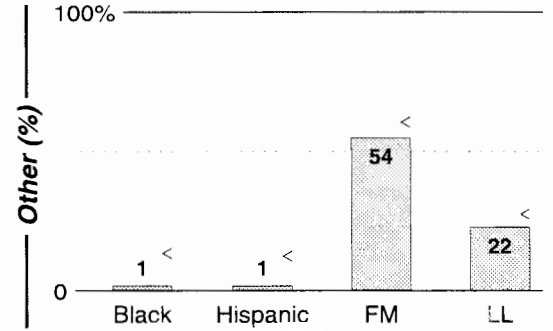

Sioux Falls, SD

Metro Rank: **210** Pop: **175,493** Retail: **$2.800B** Gross Rev: **$11.7M** HH Inc: **$50,934** ↑