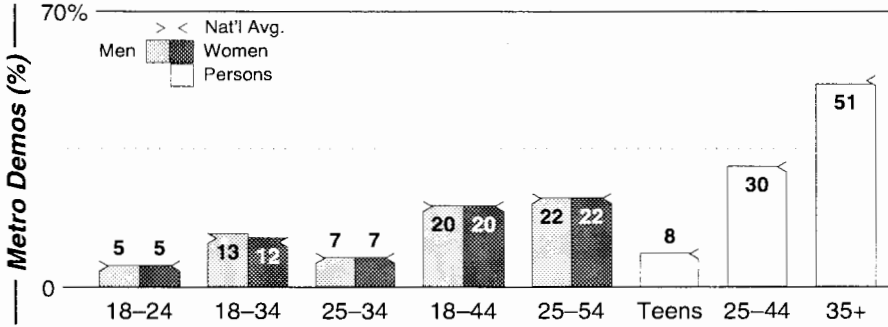

Pensacola, FL

Metro Rank: **121** Pop: **420,448** Retail: **$4.502B** Gross Rev: **$12.3M** HH Inc: **$38,674** ↓