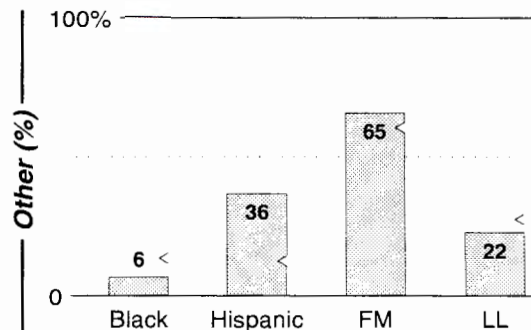

Bakersfield, CA (Cont.)

Metro Rank: **86** Pop: **572,852** Retail: **$3.939B** Gross Rev: **$16.2M** HH Inc: **$37,734** ↓

Calls	General Manager	Address, City, State ZIP	Phone	Fax	Owner Phone
KAFY-AM	Manuel Ponce de Leon	1706 Chester Ave 3rd fl Ste311, Bakersfield, CA 93301	661-323-5239	661-859-2019	661-323-5239
KBDS-FM	Anthony Chavez	4600 Ash Rd Ste 313, Bakersfield, CA 93313	661-837-0745	661-837-1612	661-837-0745
KBID-AM	Roger Fessler	PO Box 2700, Bakersfield, CA 93303	661-328-1410	661-328-0873	410-832-5870
KCHJ-AM	Mike Allen	5200 Standard St, Bakersfield, CA 93308	661-327-9711	661-327-0797	
KCNQ-FM	Stacie Bohn	PO Box 2008, Kernville, CA 93238	760-379-5636	760-379-5638	760-376-4671
KCOO-FM	Roger Fessler	PO Box 2700, Bakersfield, CA 93303	661-325-5593	661-328-0873	410-832-5870
KCWR-FM	Mel Owens	3223 Sillect Ave, Bakersfield, CA 93308	661-326-1011	661-328-7503	661-326-1011
KDFO-FM	Sandy Gamblin	1100 Mohawk St Ste 280, Bakersfield, CA 93309	661-322-9929	661-322-9239	559-434-1715
KERI-AM	Don Bevilacqua	110 S Montclair St Ste 205, Bakersfield, CA 93309	661-832-3100	661-832-3164	661-832-3100
KERN-AM	Roger Fessler	PO Box 2700, Bakersfield, CA 93303	661-328-1410	661-328-1648	410-832-5870
KGEO-AM	Roger Fessler	PO Box 2700, Bakersfield, CA 93303	661-328-1410	661-328-0873	661-328-0118
KGFM-FM	Roger Fessler	PO Box 2700, Bakersfield, CA 93303	661-328-1410	661-328-0873	661-328-0118
KHIS-AM	Sandy Gamblin	1100 Mohawk St Ste 280, Bakersfield, CA 93309	661-322-9929	661-322-9239	559-434-1715
KISV-FM	Roger Fessler	PO Box 2700, Bakersfield, CA 93303	661-328-1410	661-328-0873	410-832-5870
KIWI-FM	Mike Allen	5200 Standard St, Bakersfield, CA 93308	661-327-9711	661-327-0797	
KKBB-FM	Randy Warwick	3651 Pegasus Dr Ste 107, Bakersfield, CA 93308	661-393-1900	661-393-1915	203-661-4307
KKDJ-FM	Sandy Gamblin	1100 Mohawk St Ste 280, Bakersfield, CA 93309	661-322-9929	661-322-9239	559-434-1715
KKXX-FM	Sandy Gamblin	1100 Mohawk St Ste 280, Bakersfield, CA 93309	661-322-9929	661-322-9239	559-434-1715
KLLY-FM	Randy Warwick	3651 Pegasus Dr Ste 107, Bakersfield, CA 93308	661-393-1900	661-393-1915	203-661-4307
KMAP-AM	Mike Allen	5252 Standard Street, Bakersville, CA 93308	661-325-5805		661-324-1790
KMYX-AMFM	Anthony Chavez	4600 Ash Rd Ste 313, Bakersfield, CA 93313	661-837-0745	661-837-1612	661-822-5571
KNZR-AM	Randy Warwick	3651 Pegasus Dr Ste 107, Bakersfield, CA 93308	661-393-1900	661-393-1915	203-661-4307
KQAB-AM	Stacie Bohn	PO Box 2008, Kernville, CA 93238	760-379-4146	760-379-3649	760-376-4671
KRAB-FM	Sandy Gamblin	1100 Mohawk St Ste 280, Bakersfield, CA 93309	661-322-9929	661-322-9239	559-434-1715
KRME-FM	Lou Vialopando	3701 Pegasus Dr Ste 102, Bakersfield, CA 93308	661-393-0103	661-393-0286	661-393-0103
KSUV-FM	Lou Vialopando	3701 Pegasus Dr Ste 102, Bakersfield, CA 93308	661-393-0103	661-393-0286	661-393-0103
KUZZ-AMFM	Mel Owens	3223 Sillect Ave, Bakersfield, CA 93308	661-326-1011	661-328-7503	661-326-1011
KVLI-FM	Stacie Bohn	PO Box 2008, Kernville, CA 93238	760-379-4146	760-379-3649	760-376-4671
KWAC-AM	Mike Allen	5200 Standard St, Bakersfield, CA 93308	661-327-9711	661-327-0797