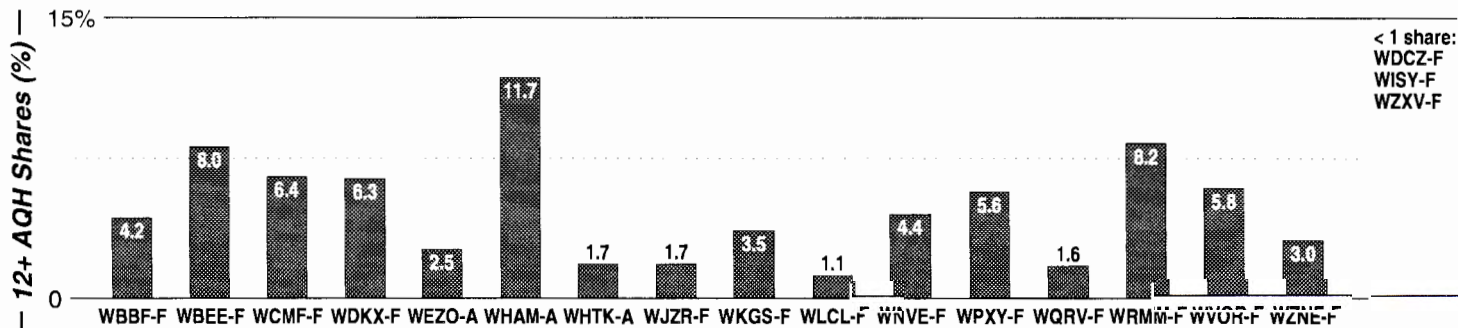

Calls	General Manager	Address, City, State ZIP	Phone	Fax	Owner Phone
WASB-AM	Dr. David Wolfe	WASB Radio, Brockport, NY 14420	716-637-7040	716-352-4181	716-637-7040
WBBF-FM	Mark Squires	500 B Forman Bldg 5th Fl, Rochester, NY 14604	716-423-2900	716-325-5139	610-660-5610
WBEE-FM	Mark Squires	500 B Forman Bldg 5th Fl, Rochester, NY 14604	716-423-2900	716-325-5139	610-660-5610
WBTA-AM	Loren Way	PO Box 745, Amhearth, NY 14226	716-344-1490	716-344-1441	607-324-1480
WCGR-AM	George Kimble	PO Box 155, Canandaigua, NY 14424	716-394-1550	716-394-2301	716-394-1550
WCMF-FM	Kevin Le Grett	1700 HSBC Plaza, Rochester, NY 14604	716-399-5700	716-399-5750	212-975-6500
WCMF-AM	Robert Hammond	2494 Browncroft Blvd, Rochester, NY 14625	716-264-1027	716-264-1165	215-628-3500
WDCZ-FM	Robert Hammond	2494 Browncroft Blvd, Rochester, NY 14625	716-264-1027	716-264-1165	215-628-3500
WDKX-FM	Andrew Langston	683 Main St E, Rochester, NY 14605	716-262-2050	716-262-2626	716-262-2050
WDNY-AMFM	Dorothy Hotchkiss	129 Main St, Dansville, NY 14437	716-335-9369	716-335-9677	716-335-8934
WEZO-AM	Mark Squires	500 B Forman Bldg 5th Fl, Rochester, NY 14604	716-423-2900	716-325-5139	610-660-5610
WFLK-FM	Russ Kimble	PO Box 1017, Geneva, NY 14456	315-781-1101	315-781-6666	716-394-2795
WGVA-AM	Robert Martin	3568 Lenox Rd, Geneva, NY 14456	315-781-1240	315-781-7700	716-394-1550
WHAM-AM	Ken Spitzer	207 Midtown Plaza, Rochester, NY 14604	716-454-4884	716-454-5081	606-655-2267
WHTK-AM	Ken Spitzer	207 Midtown Plaza, Rochester, NY 14604	716-454-4884	716-454-5081	606-655-2267
WISY-FM	Ken Spitzer	207 Midtown Plaza, Rochester, NY 14604	716-232-8870	716-454-5081	606-655-2267
WJZR-FM	Lee Rust	1237 E Main St Bldg 1, Rochester, NY 14609	716-288-5020	716-288-5165	716-288-5020
WKGS-FM	Ken Spitzer	207 Midtown Plaza, Rochester, NY 14604	716-232-8870	716-454-5081	606-655-2267
WLCL-FM	Ken Spitzer	207 Midtown Plaza, Rochester, NY 14604	716-454-4884	716-454-5081	606-655-2267
WLLW-FM	George Kimble	5990 Experimental Rd, Auburn, NY 13021	315-258-0937	315-258-0104	716-394-1550
WLOF-FM	Elaine Knechet	PO Box 745, Amhearth, NY 14226	716-839-6117	716-839-9088	800-837-1552
WNNR-FM	John Tickner	PO Box 1420, Newark, NY 14513	315-331-9667	315-331-7101	315-331-9667
WNVE-FM	Ken Spitzer	207 Midtown Plaza, Rochester, NY 14604	716-248-0440	716-454-5081	606-655-2267
WPXY-FM	Kevin Le Grett	1700 HSBC Plaza, Rochester, NY 14604	716-399-5700	716-399-5750	212-975-6500
WQRV-FM	Mark Squires	500 B Forman Bldg 5th Fl, Rochester, NY 14604	716-423-2900	716-325-5139	610-660-5610
WRMM-FM	Terry Owen	1700 HSBC Plaza, Rochester, NY 14604	716-399-5700	716-399-5750	212-975-6500
WRPO-FM	Dr. David Wolfe	WASB Radio, Brockport, NY 14420	716-637-7040	716-352-4181	716-637-7040
WRSB-AM	Gail Reed	6675 4th Section Road, Brockport, NY 14420	716-637-7040		716-394-1550
WVOR-FM	Ken Spitzer	207 Midtown Plaza, Rochester, NY 14604	716-454-3924	716-454-5081	606-655-2267
WWWG-AM	Todd Anderson	1840 S Winton #2 Cambridge Pl, Rochester, NY 14618	716-461-9212	716-461-0348	410-832-5870
WYSL-AM	Robert Savage	5620 S Lima Rd, Avon, NY 14414	716-346-3000	716-346-0450	716-226-3000
WZNE-FM	Terry Owen	1700 HSBC Plaza, Rochester, NY 14604	716-399-5700	716-399-5750	212-975-6500
WZXF-FM	Robert Van Ingen	PO Box 25099, Farmington, NY 14425	716-398-3569	716-398-3250	716-398-3569