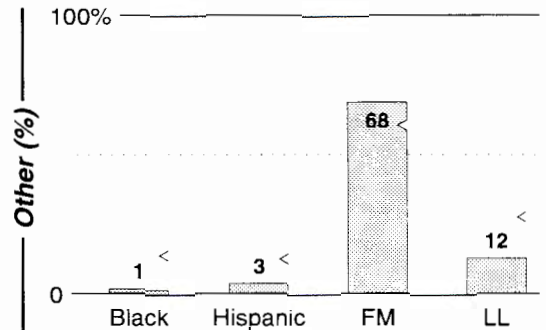

Spokane, WA (Cont.)

Metro Rank: **91** Pop: **523,640** Retail: **$6.136B** Gross Rev: **$19.9M** HH Inc: **$41,693** ↓

Calls	General Manager	Address, City, State ZIP	Phone	Fax	Owner Phone
KAEP-FM	Steve Cody	PO Box 30013, Spokane, WA 99223	509-448-1000	509-448-7015	702-804-5200
KAQQ-AM	Kosta Panidis	E 300 3rd Ave, Spokane, WA 99202	509-459-9800	509-624-5957	214-922-8700
KAZZ-FM	Earl Kazmark	PO Box 1369, Deer Park, WA 99006	509-276-8816	509-276-2790	509-276-8816
KCDA-FM	Kosta Panadis	5106 S Palouse Hwy, Spokane, WA 99223	509-448-9900	509-448-4043	410-832-5870
KDRK-FM	Steve Cody	1601 E 57th, Spokane, WA 99223	509-448-1000	509-448-7015	702-804-5200
KEYF-AMFM	Steve Cody	1601 E 57th, Spokane, WA 99223	509-448-1111	509-448-6523	702-804-5200
KEZE-FM	Chris Garras	500 W Boone Ave, Spokane, WA 99201	509-324-4200	509-324-8992	509-324-4200
KGA-AM	Steve Cody	1601 E 57th, Spokane, WA 99223	509-448-1000	509-448-7015	702-804-5200
KHTQ-FM	Chris Garras	PO Box 308, Coeur D Alene, ID 83816	208-664-9271	208-667-0945	509-328-6292
KISC-FM	Kosta Panadis	E 300 3rd Ave, Spokane, WA 99202	509-459-9800	509-624-5957	214-922-8700
KJRB-AM	Steve Cody	1601 E 57th, Spokane, WA 99223	509-448-1000	509-448-7015	702-804-5200
KKZX-FM	Kosta Panadis	5106 S Palouse Hwy, Spokane, WA 99223	509-448-9900	509-448-4043	214-922-8700
KMBI-AMFM	Gary Leonard	5408 S Freya St, Spokane, WA 99223	509-448-2555	509-448-6855	312-329-4438
KNFR-FM	Kosta Panidis	E 300 3rd Ave, Spokane, WA 99202	509-459-9800	509-624-5957	214-922-8700
KSBN-AM	Jeff Knox	PO Box 2203, Spokane, WA 99210	509-838-4000	509-838-4800	425-454-4911
KSPO-FM	Tom Read	PO Box 31000, Spokane, WA 99223	509-443-1000	509-448-3811	509-443-1000
KTRW-AM	Tom Read	PO Box 31000, Spokane, WA 99223	509-323-9393	509-324-8449	509-324-4200
KTSL-FM	David Artinian	1212 N Washington Ste 124, Spokane, WA 99201	509-326-9500	509-326-1560	503-251-1579
KUDY-AM	Kosta Panadis	5106 S Palouse Hwy, Spokane, WA 99223	509-448-9900	509-448-4043	214-922-8700
KVNI-AM	Chris Garras	PO Box 308, Coeur D Alene, ID 83816	208-664-9271	208-667-0945	509-328-6292
KWHK-FM	Steve Cody	1601 E 57th, Spokane, WA 99223	509-534-3636	509-448-7015	702-804-5200
KXLI-AM	Chris Garras	500 W Boone Ave, Spokane, WA 99201	509-328-6292	509-325-0676	509-324-4200
Y-FM	Chris Garras	500 W Boone Ave, Spokane, WA 99201	509-324-4200	509-324-8992	509-324-4200
Z-AM	Chris Garras	500 W Boone Ave, Spokane, WA 99201	509-324-4200	509-324-8992	509-324-4200
KZZU-FM	Chris Garras	500 W Boone Ave, Spokane, WA 99201	509-324-4200	509-324-8992	509-324-4200