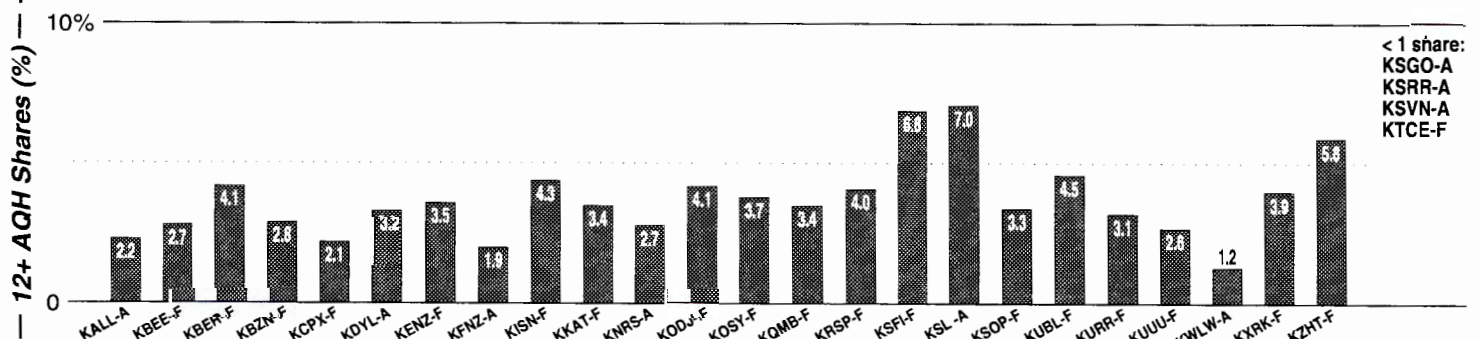

Calls	General Manager	Address, City, State ZIP	Phone	Fax	Owner Phone
KALL-AM	Tom Sly	2801 S. Decker Lake Dr, Salt Lake City, UT 84119	801-908-1300	801-908-1459	606-655-2267
KANN-AM	Jack French	PO Box 3880, Ogden, UT 84409	801-776-0249		702-731-5452
KBEE-AMFM	Eric Hauenstein	434 Bearcat Dr, Salt Lake City, UT 84115	801-485-6700	801-487-5369	702-804-5200
KBER-FM	Eric Hauenstein	434 Bearcat Dr, Salt Lake City, UT 84115	801-485-6700	801-487-5369	702-804-5200
KBZN-FM	John Webb	257E 200 S Ste 400, Salt Lake City, UT 84111	801-364-9836	801-364-8068	801-364-9836
KCPX-FM	Patrick Reedy	280 S 400 W #200, Salt Lake City, UT 84101	801-303-4100	801-303-4111	630-789-0090
KDYL-AM	Steve Johnson	57 W South Temple Ste 700, Salt Lake City, UT 84101	801-524-2600	801-521-9234	801-524-2600
KENZ-FM	Eric Hauenstein	434 Bearcat Dr, Salt Lake City, UT 84115	801-485-6700	801-487-5369	702-804-5200
KFNZ-AM	Eric Hauenstein	434 Bearcat Dr, Salt Lake City, UT 84115	801-485-6700	801-487-5369	702-804-5200
KIQN-AM	Richard Aldous	60 East S Temple Ste 120, Salt Lake City, UT 84111	801-363-1010	801-363-2426	801-487-5230
KISN-FM	Patrick Reedy	280 S 400 W #200, Salt Lake City, UT 84101	801-303-4100	801-303-4111	630-789-0090
KKAT-FM	Tom Sly	2801 S. Decker Lake Dr, Salt Lake City, UT 84119	801-908-1300	801-908-1459	606-655-2267
KKDS-AM	Ralph Carlson	PO Box 57760, Salt Lake City, UT 84157	801-262-5624	801-266-1510	801-268-8181
KLLB-AM	Lois Johnson	868 E 5900 South, Salt Lake City, UT 84107	801-487-0247	801-262-6200	801-487-0247
KLO-AM	John Webb	4155 Harrison Blvd Ste 206, Ogden, UT 84403	801-627-1430	801-364-8068	801-364-9836
KMRI-AM	Joanne Bailey	6211 W 2100 S, Salt Lake City, UT 84128	801-886-1550	801-596-0934	801-355-1219
KNRS-AM	Tom Sly	2801 S. Decker Lake Dr, Salt Lake City, UT 84119	801-908-1300	801-908-1459	606-655-2267
KODJ-FM	Tom Sly	2801 S. Decker Lake Dr, Salt Lake City, UT 84119	801-908-1400	801-908-1449	606-655-2267
KOSY-FM	Patrick Reedy	280 S 400 W #200, Salt Lake City, UT 84101	801-303-4100	801-303-4110	630-789-0090
KOVO-AM	Steve Johnson	57 W South Temple Ste 700, Salt Lake City, UT 84101	801-373-9600		
KQMB-FM	Steve Johnson	57 W South Temple Ste 700, Salt Lake City, UT 84101	801-524-2600	801-521-9234	801-524-2600
KRAR-FM	Brent Larson	4455 South 5500 West, Hooper, UT 84315	801-731-9000	425-795-5083	630-789-0090
KRSP-FM	Steve Johnson	57 W South Temple Ste 700, Salt Lake City, UT 84101	801-524-2600	801-521-9234	801-524-2600
KSFI-FM	Steve Johnson	57 W South Temple Ste 700, Salt Lake City, UT 84101	801-524-2600	801-521-9234	801-524-2600
KSGO-AM	Moises Garcia	80 South Redwood Rd Ste 211, N Salt Lake City, UT 84054	801-936-9300	801-936-0686	801-936-9300
KSL-AM	Chris Redgrave	PO Box 1160, Salt Lake City, UT 84110	801-575-7600	801-575-7625	801-575-7572
KSNU-FM	Randy Rodgers	2835 E 3300 South, Salt Lake City, UT 84109	801-364-2091	801364-2468	312-204-9900
KSOP-AMFM	Greg Hilton	PO Box 25548, Salt Lake City, UT 84125	801-972-1043	801-974-0868	801-972-1043
KSOS-AM	Brent Larson	4455 South 5500 West, Hooper, UT 84315	801-731-9000	425-795-5083	801-731-9000
KSRR-AM	Bob Morey	1240 E 800 N, Orem, UT 84097	801-224-1400		801-224-1400
KSVN-AM	Alex Collantes	4215 W 4000 S, Hooper, UT 84315	801-292-1799	801-292-1799	801-292-1799
KTCE-FM	Randy Rogers	PO Box 10, Provo, UT 84603	801-371-9000	801-465-3299	
KTKK-AM	Dick Terry	10348 S Redwood Rd, South Jordan, UT 84095	801-253-4883	801-253-9085	801-253-4883
KUBL-FM	Eric Hauenstein	434 Bearcat Dr, Salt Lake City, UT 84115	801-485-6700	801-487-5369	702-804-5200
KURR-FM	Tom Sly	2801 S. Decker Lake Dr, Salt Lake City, UT 84119	801-908-1300	801-908-1459	606-655-2267
KUUU-FM	Fandy Rodgers	2835 E 3300 South, Salt Lake City, UT 84109	801-364-2091	801-412-6040	312-204-9900
KWLW-AM	Tom Sly	2801 S. Decker Lake Dr, Salt Lake City, UT 84119	801-908-1300	801-908-1459	606-655-2267
KWUN-AM	Dwane Hill	434 Bearcat Dr, Salt Lake City, UT 84115	801-485-6700	801-487-5369	
KXOL-AM	Brent Larson	4455 South 5500 West, Hooper, UT 84315	801-731-9000	425-795-5083	801-731-9000
KXRK-FM	Steve Johnson	57 W South Temple Ste 700, Salt Lake City, UT 84101	801-524-2600	801-521-9234	801-524-2600
KYFO-AMFM	Tom Gearhart	1506 Gibson Ave, Ogden, UT 84404	801-394-8833	801-394-8833	704-523-5555
KZHT-FM	Tom Sly	2801 S. Decker Lake Dr, Salt Lake City, UT 84119	801-908-1300	801-908-1459	606-655-2267