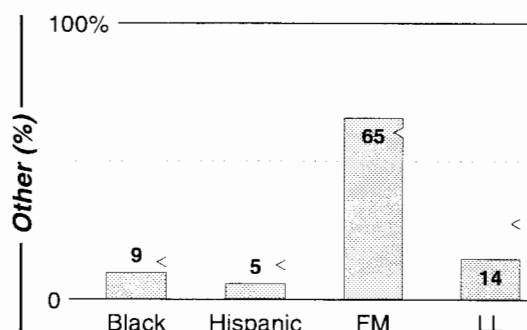

Omaha - Council Bluffs (Cont.)

Metro Rank: **73** Pop: **679,057** Retail: **$8.692B** Gross Rev: **$37.5M** HH Inc: **$54,336** ↑

Calls	General Manager	Address, City, State ZIP	Phone	Fax	Owner Phone
KAZP-AM	Marty Riemenschneider	1001 Farnam St, Omaha, NE 68102	402-342-2000	402-342-7041	402-342-2000
KBBX-AM	Jim McKernan	11128 John Galt Blvd Ste 192, Omaha, NE 68137	402-592-5300	402-592-6605	414-332-9611
KCRO-AM	Paul Rehm	3615 Dodge St, Omaha, NE 68131	402-422-1600	402-422-1602	402-422-1600
KCTY-FM		5011 Capitol Ave Ste 300, Omaha, NE 68132	402-553-2489	402-561-9467	402-330-2520
KEFM-FM	Dwight Lane	105 S 70th St, Omaha, NE 68132	402-558-9696	402-558-3158	402-558-9696
KEZO-FM	Jim McKernan	11128 John Galt Blvd Ste 192, Omaha, NE 68137	402-592-5300	402-592-6605	414-332-9611
KFAB-AM	Tracy Gillian	5010 Underwood Ave, Omaha, NE 68132	402-561-2000	402-556-8937	214-922-8700
KGBI-FM	Tom Sommerville	831 Pine St, Omaha, NE 68108	402-449-2900	402-449-2825	402-449-2900
KGOR-FM	Tracy Gillian	5010 Underwood Ave, Omaha, NE 68132	402-561-2000	402-556-8937	214-922-8700
KISP-FM	Terri Morrow	757 Washington St, Blair, NE 68008	402-533-8270	402-533-8273	212-319-7210
KKAR-AM	Marty Riemenschneider	1001 Farnam St, Omaha, NE 68102	402-342-2000	402-342-7041	402-342-2000
KKCD-FM	Jim McKernan	11128 John Galt Blvd Ste 192, Omaha, NE 68137	402-592-5300	402-592-6605	414-332-9611
KLNG-AM	Gary Matter	120 S 35th St Ste 2, Council Bluffs, IA 51501	712-323-0100	712-323-0022	864-585-1885
KOIL-AM	Marty Riemenschneider	1001 Farnam St, Omaha, NE 68102	402-342-2000	402-342-7041	402-342-2000
KOMJ-AM	Mike Hogan	5036 N 72nd St, Omaha, NE 68134	402-573-5900	402-573-0138	414-332-9611
KOSR-AM	Jim McKernan	11128 John Galt Blvd Ste 192, Omaha, NE 68137	402-331-1490	402-592-6605	414-332-9611
KOTD-AM	Charles Warga	PO Box 509, Plattsmouth, NE 68048	402-298-8000	402-298-8001	402-298-8000
KQCH-FM	Jim McKernan	11128 John Galt Blvd Ste 192, Omaha, NE 68137	402-592-5300	402-592-6605	414-332-9611
KQKQ-FM	Marty Riemenschneider	1001 Farnam St, Omaha, NE 68102	402-342-2000	402-342-9367	402-342-2000
KRQC-FM	Tracy Gillian	5010 Underwood Ave, Omaha, NE 68132	402-561-2000	402-556-8937	214-922-8700
KSRZ-FM	Jim McKernan	11128 John Galt Blvd Ste 192, Omaha, NE 68137	402-592-5300	402-592-6605	414-332-9611
KXKT-FM	Tracy Gillian	5010 Underwood Ave, Omaha, NE 68132	402-561-2000	402-556-3897	214-922-8700
KZFX-FM	Marty Riemenschneider	1001 Farnam St, Omaha, NE 68102	402-342-2000	402-342-6136	402-342-2000
WOW-FM	Mike Hogan	5036 N 72nd St, Omaha, NE 68134	402-573-5900	402-573-0138	414-332-9611