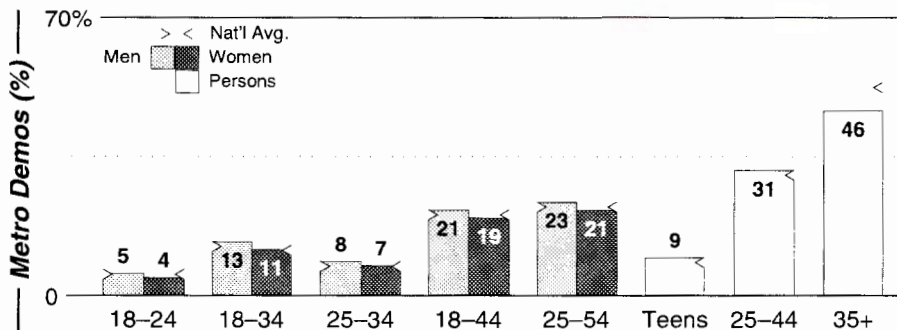

Bakersfield, CA (Cont.)

Metro Rank: **86** Pop: **572,852** Retail: **$3.939B** Gross Rev: **$16.2M** HH Inc: **$37,734** ↓

Calls	General Manager	Address, City, State ZIP	Phone	Fax	Owner Phone
KAFY-AM	Manuel Ponce de Leon	1706 Chester Ave 3rd fl Ste311, Bakersfield, CA 93301	661-323-5239	661-859-2019	661-323-5239
KBDS-FM	Anthony Chavez	4600 Ash Rd Ste 313, Bakersfield, CA 93313	661-837-0745	661-837-1612	661-837-0745
KBID-AM	Roger Fessler	PO Box 2700, Bakersfield, CA 93303	661-328-1410	661-328-0873	410-832-5870
KCHJ-AM	Mike Allen	5200 Standard St, Bakersfield, CA 93308	661-327-9711	661-327-0797	
KCNQ-FM	Stacie Bohn	PO Box 2008, Kernville, CA 93238	760-379-5636	760-379-5638	760-376-4671
KCOO-FM	Roger Fessler	PO Box 2700, Bakersfield, CA 93303	661-325-5593	661-328-0873	410-832-5870
KCWR-FM	Mel Owens	3223 Sillect Ave, Bakersfield, CA 93308	661-326-1011	661-328-7503	661-326-1011
KDFO-FM	Sandy Gamblin	1100 Mohawk St Ste 280, Bakersfield, CA 93309	661-322-9929	661-322-9239	559-434-1715
KERI-AM	Don Bevilacqua	110 S Montclair St Ste 205, Bakersfield, CA 93309	661-832-3100	661-832-3164	661-832-3100
KERN-AM	Roger Fessler	PO Box 2700, Bakersfield, CA 93303	661-328-1410	661-328-1648	410-832-5870
KGEO-AM	Roger Fessler	PO Box 2700, Bakersfield, CA 93303	661-328-1410	661-328-0873	661-328-0118
KGFM-FM	Roger Fessler	PO Box 2700, Bakersfield, CA 93303	661-328-1410	661-328-0873	661-328-0118
KHIS-AM	Sandy Gamblin	1100 Mohawk St Ste 280, Bakersfield, CA 93309	661-322-9929	661-322-9239	559-434-1715
KISV-FM	Roger Fessler	PO Box 2700, Bakersfield, CA 93303	661-328-1410	661-328-0873	410-832-5870
KIWI-FM	Mike Allen	5200 Standard St, Bakersfield, CA 93308	661-327-9711	661-327-0797	
KKBB-FM	Randy Warwick	3651 Pegasus Dr Ste 107, Bakersfield, CA 93308	661-393-1900	661-393-1915	203-661-4307
KKDJ-FM	Sandy Gamblin	1100 Mohawk St Ste 280, Bakersfield, CA 93309	661-322-9929	661-322-9239	559-434-1715
KKXX-FM	Sandy Gamblin	1100 Mohawk St Ste 280, Bakersfield, CA 93309	661-322-9929	661-322-9239	559-434-1715
KLLY-FM	Randy Warwick	3651 Pegasus Dr Ste 107, Bakersfield, CA 93308	661-393-1900	661-393-1915	203-661-4307
KMAP-AM	Mike Allen	5252 Standard Street, Bakersville, CA 93308	661-325-5805		661-324-1790
KMYX-AMFM	Anthony Chavez	4600 Ash Rd Ste 313, Bakersfield, CA 93313	661-837-0745	661-837-1612	661-822-5571
KNZR-AM	Randy Warwick	3651 Pegasus Dr Ste 107, Bakersfield, CA 93308	661-393-1900	661-393-1915	203-661-4307
KQAB-AM	Stacie Bohn	PO Box 2008, Kernville, CA 93238	760-379-4146	760-379-3649	760-376-4671
KRAB-FM	Sandy Gamblin	1100 Mohawk St Ste 280, Bakersfield, CA 93309	661-322-9929	661-322-9239	559-434-1715
KRME-FM	Lou Vialopando	3701 Pegasus Dr Ste 102, Bakersfield, CA 93308	661-393-0103	661-393-0286	661-393-0103
KSUV-FM	Lou Vialopando	3701 Pegasus Dr Ste 102, Bakersfield, CA 93308	661-393-0103	661-393-0286	661-393-0103
KUZZ-AMFM	Mel Owens	3223 Sillect Ave, Bakersfield, CA 93308	661-326-1011	661-328-7503	661-326-1011
KVLI-FM	Stacie Bohn	PO Box 2008, Kernville, CA 93238	760-379-4146	760-379-3649	760-376-4671
KWAC-AM	Mike Allen	5200 Standard St, Bakersfield, CA 93308	661-327-9711	661-327-0797