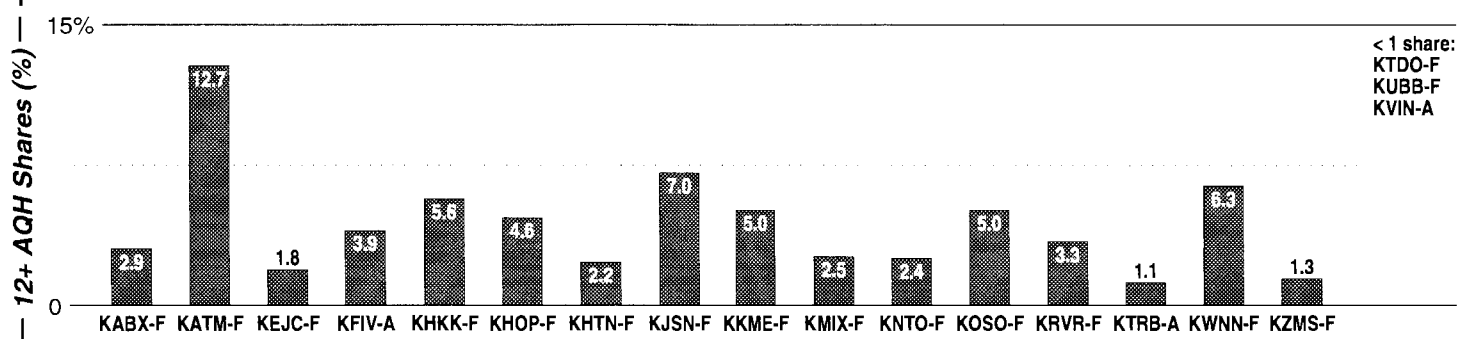

Modesto, CA (Cont.)

Metro Rank: **122** Pop: **439,799** Retail: **$4.195B** Gross Rev: **$18.2M** HH Inc: **$38,629** ↓