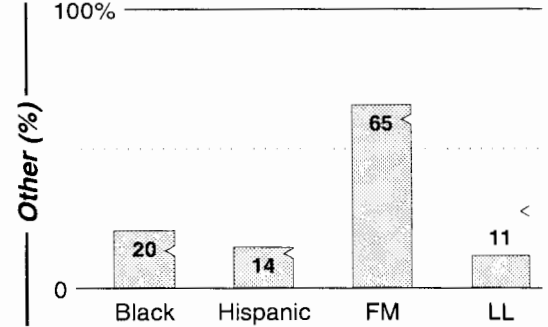

Chicago, IL (Cont.)

Metro Rank: **3** Pop: **8,708,325** Retail: **$87.802B** Gross Rev: **$536.7M** HH Inc: **$55,530** ↑