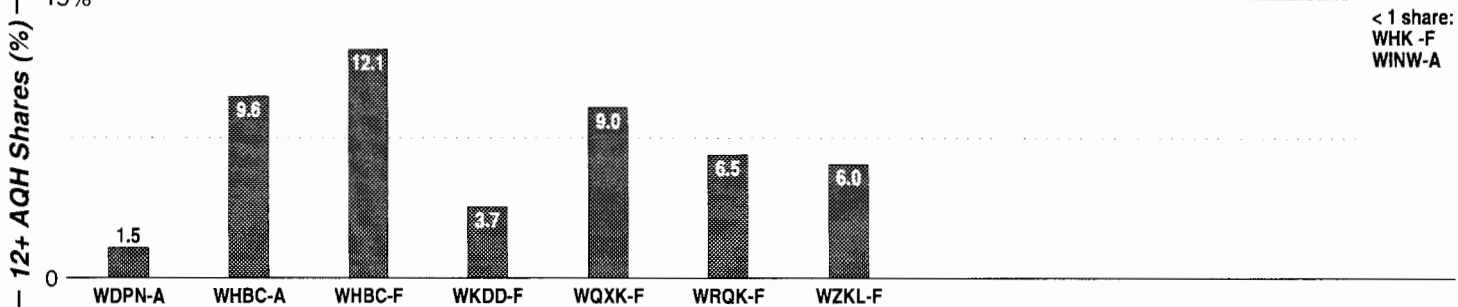

< 1 share:
WHK -F
WINW-A