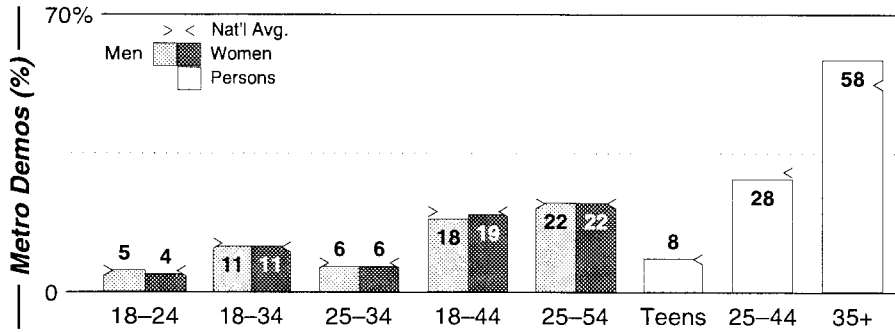

Johnson City-Kingsport-Bristol (Cont.)

Metro Rank: **96** Pop: **467,224** Retail: **$4.517B** Gross Rev: **$16.2M** HH Inc: **$37,370** ↓

Calls	General Manager	Address, City, State ZIP	Phone	Fax	Owner Phone
WABN-AMFM	Craig Sutherland	PO Box 1067, Abingdon, VA 24212	540-628-2147	540-628-9847	540-628-4422
WAEZ-FM	Pete Nininger	PO Box 1389, Bristol, VA 24203	540-466-4151	540-669-1010	540-669-8112
WBCV-AM	Jennings Dotson	PO Box 68, Bristol, TN 37621	423-968-5221	423-968-7711	423-968-5221
WBEJ-AM	Cleo Reed	626 1/2 E Elk Ave, Elizabethton, TN 37643	423-542-2184	423-542-2185	423-542-2184
WDFU-AM	James Smith	PO Box 391, Duffield, VA 24244	540-431-4357	540-431-4357	540-431-4357
WEMB-AM	Jim Crawford	PO Box 280, Erwin, TN 37650	423-743-6123	423-743-6122	615-743-6123
WETB-AM	Paul Gobble	PO Box 4127, Johnson City, TN 37602	423-928-7131	423-928-8392	423-928-7131
WEYE-FM	C. Philip Beal	211 Burem Rd, Rogersville, TN 37857	423-272-3900	423-272-0328	423-245-4101
WGAT-AM	Herman Long	117 E Jackson St Ste 2, Gate City, VA 24251	540-386-7025	540-386-3600	540-386-7025
WGOC-AM	Sheila Fleming	640 Radio Way, Blountville, TN 37617	423-323-0640	423-323-1864	309-829-1221
WHHQ-AM	Dennis Kelly	PO Box 388, Elizabethton, TN 37644	888-322-5291		
WIKQ-FM	Ronnie Metcalfe	PO Box 278, Greeneville, TN 37744	423-639-1831	423-638-1979	423-638-4147
WJCW-AM	Don Raines	PO Box 8668, Gray, TN 37615	423-477-1000	423-477-4747	702-804-5200
WJDT-FM	Clark Quillen	PO Box 519, Morristown, TN 37815	423-993-3639	unpublished	423-993-3639
WKCV-AM	Kenneth Hill	PO Box 2061, Bristol, TN 37621	423-878-6279	423-878-6520	423-878-6279
W AM	Don Raines	PO Box 8668, Gray, TN 37615	423-477-1000	423-477-4747	702-804-5200
W BUS-FM	Don Raines	PO Box 8668, Gray, TN 37615	423-477-1000	423-477-4747	702-804-5200
WKPT-AM	David Widener	222 Commerce St, Kingsport, TN 37660	423-246-9578	423-247-9836	423-246-9578
WKTP-AM	David Widener	222 Commerce St, Kingsport, TN 37660	423-246-9578	423-247-9836	423-246-9578
WMCH-AM	Randall Seavers	PO Box 128, Church Hill, TN 37642	423-357-5601	423-357-3635	423-245-4101
WMEV-AMFM	David Widener	PO Box 968, Marion, VA 24354	540-783-3151	540-783-3152	423-246-9578
WOPI-AM	David Widener	222 Commerce St, Kingsport, TN 37660	423-246-9578	423-247-9836	423-246-9578
WPWT-AM	Kenneth Hill	4045 Weaver Pike, Bluff City, TN 37618	423-878-6391	423-878-6520	423-878-6279
WQUT-FM	Don Raines	PO Box 8668, Gray, TN 37615	423-477-1000	423-477-4747	702-804-5200
WRGS-AM	C. Philip Beal	211 Burem Rd, Rogersville, TN 37857	423-272-3900	423-272-0328	423-272-3900
WRZK-FM	David Widener	222 Commerce St, Kingsport, TN 37660	423-246-9578	423-247-9836	423-245-9790
WTFM-FM	David Widener	222 Commerce St, Kingsport, TN 37660	423-246-9578	423-247-9836	423-246-9578
WXBQ-AMFM	Pete Nininger	PO Box 1389, Bristol, VA 24203	540-669-8112	540-669-0541	540-669-8112
WXIS-FM	Jim Crawford	PO Box 280, Erwin, TN 37650	423-735-7625	423-743-6122	615-743-6123
WZAP-AM	R.A. Morris	PO Box 369, Bristol, VA 24203	540-669-6950	540-669-0794	540-669-6950