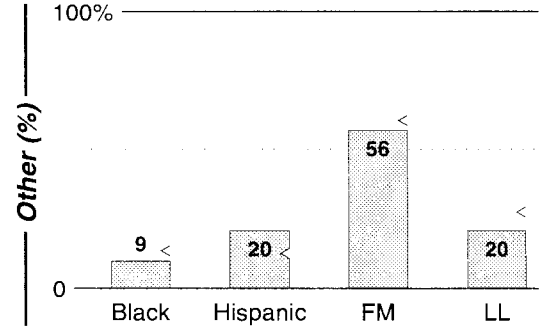

San Francisco (Cont.)

Metro Rank: **4** Pop: **6,926,563** Retail: **$72.621B** Gross Rev: **$415.0M** HH Inc: **$58,306** ↑