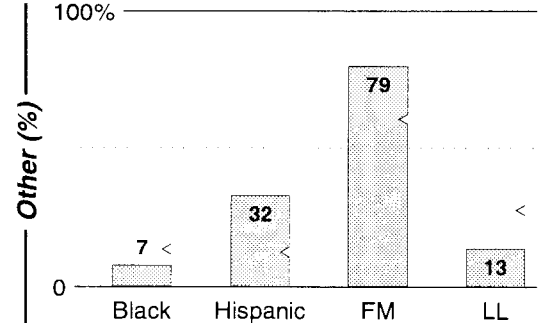

Odessa - Midland, TX (Cont.)

Metro Rank: **174** Pop: **249,647** Retail: **$2.508B** Gross Rev: **$8.8M** HH Inc: **$42,133** ↓

Calls	General Manager	Address, City, State ZIP	Phone	Fax	Owner Phone
KBAT-FM	Michelle Murrill	PO Box 61147, Midland, TX 79711	915-563-9300	915-563-5530	312-867-0091
KCHX-FM	Donald Schwartz	PO Box 4716, Odessa, TX 79760	915-563-9102	915-580-9102	214-922-8700
KCRS-AMFM	Parker Humes	1001 South Midkiss Street, Midland, TX 79704	915-520-5277	915-520-6761	606-655-2267
KFZX-FM	Donald Schwartz	PO Box 4716, Odessa, TX 79760	915-563-9102	915-580-9102	214-922-8700
KGEE-FM	Michelle Murrill	PO Box 61147, Midland, TX 79711	915-563-5499	915-563-5541	312-867-0091
KJBC-AM	Donald R. Kennedy	1903 S Lamesa Rd, Midland, TX 79701	915-684-5152		904-249-9329
KKJW-FM	Richard Bays	4400 N Big Spring St Ste 44, Midland, TX 79705	915-620-8282	915-620-0498	
KKKK-FM	Don L. Cook	203 W Wall Ste 1100, Midland, TX 79701	915-563-2266	915-563-2288	915-563-2266
KLWV-FM	Lloyd Parker	203 W Wall Ste 1100, Midland, TX 79701	915-683-1400	915-683-1486	800-434-8400
KMCM-FM	Dennis Skaggs	4101 E 42nd St Ste J2, Odessa, TX 79762	915-550-9702	915-550-9710	915-334-8881
KMND-AM	Michelle Murrill	PO Box 61147, Midland, TX 79711	915-563-5636	915-563-3823	312-867-0091
KMRK-FM	Donald Schwartz	PO Box 4716, Odessa, TX 79760	915-563-9102	915-580-9102	214-922-8700
KNFM-FM	Michelle Murrill	PO Box 61147, Midland, TX 79711	915-563-5636	915-563-3823	312-867-0091
KODM-FM	Michelle Murrill	PO Box 61147, Midland, TX 79711	915-563-9809	915-563-5528	312-867-0091
KOZA-AM	Pete Almanza	1100 S Grant Ave, Odessa, TX 79761	915-333-1227	915-333-3044	915-333-1227
KQLM-FM	Pete Almanza	1100 S Grant Ave, Odessa, TX 79761	915-333-1227	915-333-3044	915-333-1227
KQRX-FM	Dave Cardwell	12010 E Highway 158, Gardendale, TX 79758	915-563-9510	915-563-9505	915-563-9510
KRIL-AM	Clyde Butter	PO Box 4312, Odessa, TX 79760	915-332-6870	915-332-6882	312-867-0091
KTXC-FM	Dawn Holcomb	6 Desta Dr Ste 4425, Midland, TX 79705	915-570-6670	915-570-6680	
KWEL-AM	Faustino Quiroz	1110 E Scharbauer Dr, Midland, TX 79705	915-685-1950	915-687-0586	915-685-1950