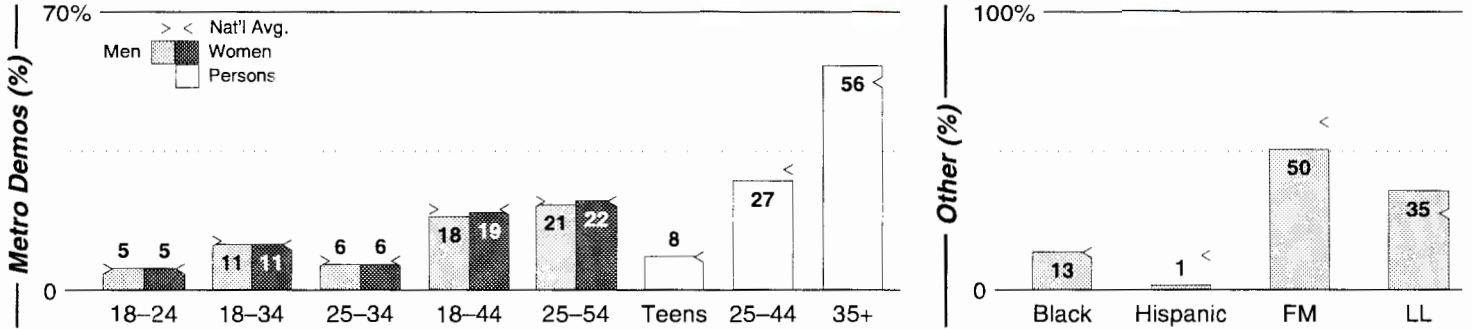

Florence-Muscle Shoals, AL

Metro Rank: **240** Pop: **138,150** Retail: **$1.515B** Gross Rev: **$6.2M** HH Inc: **$38,435** ↓