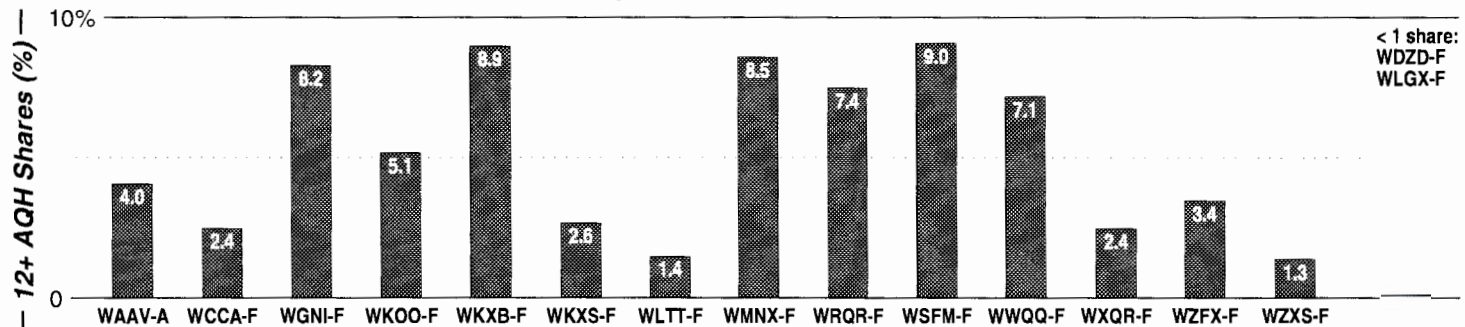

Calls	General Manager	Address, City, State ZIP	Phone	Fax	Owner Phone
WAAV-AM	David Patella	721 Market St Ste 101, Wilmington, NC 28401	910-251-9228	910-251-8738	312-867-0091
WCCA-FM	Clay McCauley	PO Box 1550, Shallotte, NC 28459	910-754-9746	910-754-2456	
WDZD-FM	Theresa Miller	PO Box 16000, Surfside Beach, SC 29587	843-293-0107	843-293-1717	610-660-8666
WGNI-FM	David Patella	1890 Dawson St, Wilmington, NC 28403	910-763-6511	910-763-5926	312-867-0091
WKXB-FM	Paul Knight	122 Cinema Drive, Wilmington, NC 28403	910-772-6300	910-772-6310	910-772-6300
WKXS-FM	Hannah Gage	721 Market St Ste 101, Wilmington, NC 28401	910-251-9228	910-251-8738	312-867-0091
WLGX-FM	Chuck Sullivan	25 N Kerr Ave Ste C, Wilmington, NC 28405	910-791-3088	910-791-0112	910-791-3088
WLTT-FM	Clay McCauley	PO Box 1550, Shallotte, NC 28459	910-755-5683	910-754-2456	
WMNX-FM	David Patella	1890 Dawson St, Wilmington, NC 28403	910-763-6511	910-763-5926	312-867-0091
WMYT-AM	Chuck Langley	482 Dove Haven Ln SE, Winnabow, NC 28479	910-253-6808	910-253-7436	320-859-3000
WRQR-FM	Chuck Sullivan	25 N Kerr Ave, Wilmington, NC 28405	910-791-3088	910-791-0112	910-791-3088
WSFM-FM	Paul Knight	122 Cinema Drive, Wilmington, NC 28403	910-772-6300	910-772-6310	910-772-6300
WVCB-AM	John Worrell	4640 Main St, Shallotte, NC 28459	910-754-4512		910-754-4512
WWIL-AM	Jim Stephens	201 N Front St, Suite #805, Wilmington, NC 28401	910-763-2452	910-763-6578	910-763-2452
WWQQ-FM	David Patella	721 Market St Ste 101, Wilmington, NC 28401	910-763-9977	910-762-0456	312-867-0091