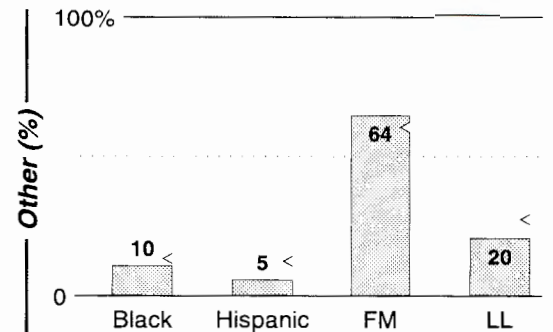

Saginaw-Bay City-Midland (Cont.)

Metro Rank: **125** Pop: **401,998** Retail: **$4.650B** Gross Rev: **$18.7M** HH Inc: **$41,939** ↓

Calls	General Manager	Address, City, State ZIP	Phone	Fax	Owner Phone
WCEN-AMFM	Richard Sommerville	2929 S Isabella Rd, Mount Pleasant, MI 48858	517-773-5961	517-772-9420	517-773-5961
WEEG-FM	Kenneth MacDonald Jr	PO Box 1776, Saginaw, MI 48605	517-752-8161	517-752-8102	517-752-8161
WGER-FM	Scott Meier	PO Box 1945, Saginaw, MI 48605	517-792-1063	517-754-5046	702-804-5200
WHNN-FM	Michael Boch	PO Box 5679, Saginaw, MI 48603	517-799-1000	517-776-2121	702-804-5200
WILZ-FM	Scott Meier	3190 Christy Way Ste 5, Saginaw, MI 48603	517-695-5115	517-695-5376	702-804-5200
WIOG-FM	Scott Meier	PO Box 1945, Saginaw, MI 48605	517-752-3456	517-754-5046	702-804-5200
WKQC-FM	Kenneth MacDonald Jr	PO Box 1776, Saginaw, MI 48605	517-752-8161	517-752-8102	517-752-8161
WKNX-AM	John W. Blehm	306 W Genesee St, Frankenmuth, MI 48734	517-652-4500	517-652-4600	517-652-4500
WKQZ-FM	Scott Meier	3190 Christy Way Ste 5, Saginaw, MI 48603	517-695-5115	517-695-5376	702-804-5200
WMAX-AM	Floyd Evans	3071 Bay Rd Ste 100, Saginaw, MI 48603	517-799-0060	517-799-4680	517-799-0060
WMPX-AM	Tom Steel	PO Box 1689, Midland, MI 48641	517-631-1490	517-631-6357	517-631-1490
WMRX-FM	Tom Steel	PO Box 1689, Midland, MI 48641	517-631-1490	517-631-6357	517-631-1490
WPRJ-FM	Gary H. Bugh	PO Box 236, Coleman, MI 48618	517-465-9775	517-465-1060	
WSAM-AM	Kenneth MacDonald Jr	PO Box 1776, Saginaw, MI 48605	517-752-8161	517-752-8102	517-752-8161
WSGW-AM	Scott Meier	PO Box 1945, Saginaw, MI 48605	517-752-3456	517-754-5046	702-804-5200
WTCF-FM	Michael Dach	PO Box 5679, Saginaw, MI 48603	517-797-1005	517-776-2121	702-804-5200
WTLZ-FM	Bob Woodward	PO Box 107, Saginaw, MI 48606	517-754-1071	517-754-4292	312-867-0091
WYLZ-F	Scott Meier	3190 Christy Way Ste 5, Saginaw, MI 48603	517-695-5115	517-695-5376	702-804-5200