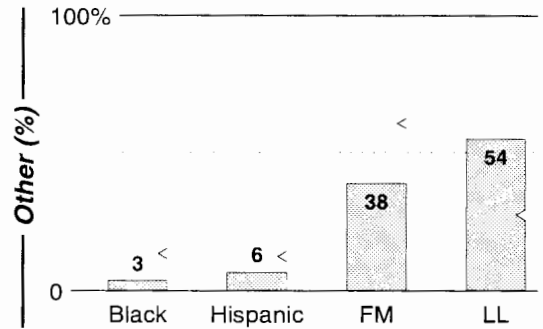

Worcester, MA

Metro Rank: **110** Pop: **456,574** Retail: **$4.551B** Gross Rev: **$15.3M** HH Inc: **$47,114** ↑