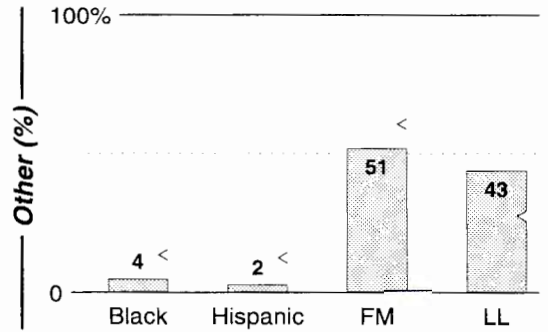

York, PA

Metro Rank: **103** Pop: **468,378** Retail: **$4.600B** Gross Rev: **$18.4M** HH Inc: **$45,085** ↓