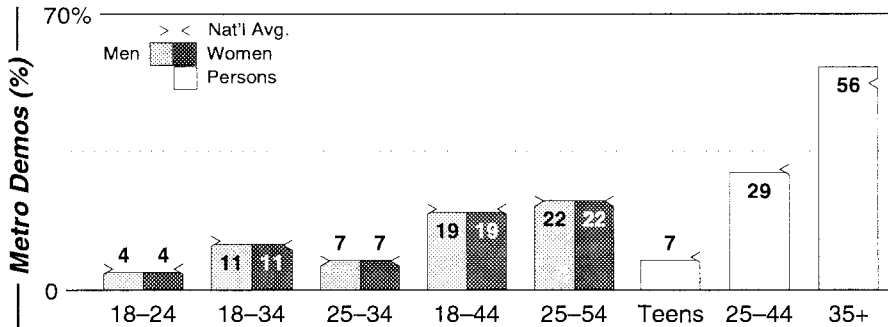

Allentown - Bethlehem

Metro Rank: **67**

Pop: **719,667**

Retail: **\$6.635B**

Gross Rev: **\$26.6M**

HH Inc: **\$48,042** ↑

Calls	FMT	City of License	Freq	PWR	HAAT	Combo	LMA	Rep	St	Owner	Acq	Price
WAEB	CHR	Allentown	104.1	19.4 #	164	a	1	Katz	61	AMFM Inc	9910 p	g
WCTO	CTRY	Easton	96.1	50.0	499	b		McGvn	48	Citadel Comm Corp	9707	g1
WHCY	CTRY	Blairstown	106.3	0.4	860			Katz	73	Nassau Bcstg Ptrs LP	9602	1,925
WLEV	AC	Allentown	100.7	11.0	1073	b		McGvn	47	Citadel Comm Corp	9710	23,000 +
WMGH	AC	Tamaqua	105.5	1.5	469	c			65	HGF Media Group		
WODE	OLD	Easton	99.9	50.0	449	d			50	Nassau Bcstg Ptrs LP	0003 p	c2
WWYY	CTRY	Belvidere	107.1	1.2	719				92	Big City Radio	9808	6,350
WZZO	AOR	Bethlehem	95.1	30.0	630	a	1	Katz	46	AMFM Inc	9910 p	g