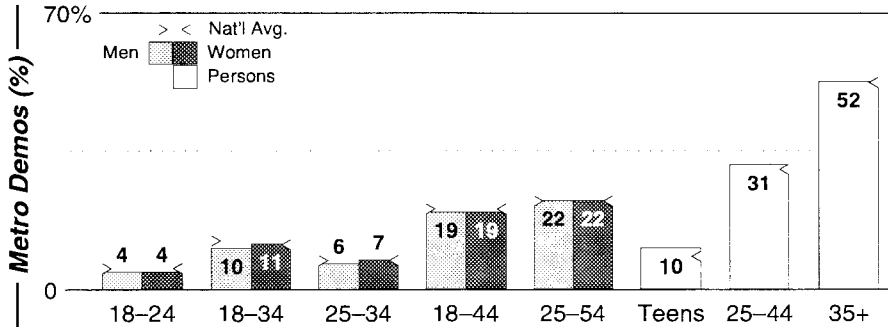

Casper, WY

Metro Rank: **276** Pop: **63,074** Retail: **$0.673B** Gross Rev: **$3.5M** HH Inc: **$46,791** ↑