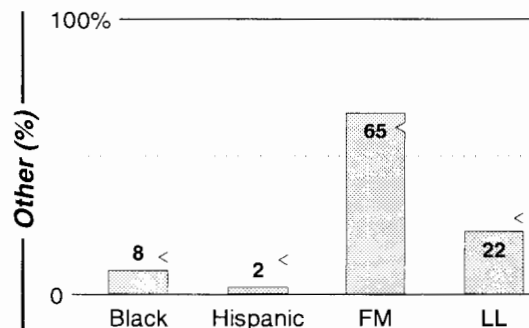

Peoria, IL (Cont.)

Metro Rank: **135** Pop: **349,051** Retail: **$3.932B** Gross Rev: **$13.5M** HH Inc: **$45,355** ↓

Calls	General Manager	Address, City, State ZIP	Phone	Fax	Owner Phone
WBGE-FM	Michael Rea	4234 N Brandywine Dr Ste D, Peoria, IL 61612	309-686-0101	309-686-0111	309-686-0101
WFXF-FM	Bill Early	3641 Meadow Road, Peoria, IL 61614	309-685-1111	309-685-7150	309-685-5975
WFYR-FM	Gil Rosenwald	28 S 4th St, Pekin, IL 61554	309-673-9595	309-346-2662	615-361-7560
WGLO-FM	Gil Rosenwald	28 S 4th St, Pekin, IL 61554	309-673-9595	309-346-2662	615-361-7560
WIRL-AM	Henry Balfanz	331 Fulton St Ste 1200, Peoria, IL 61602	309-694-6262	309-694-2233	309-688-3131
WIXO-FM	Gil Rosenwald	28 S 4th St, Pekin, IL 61554	309-673-9595	309-346-2662	615-361-7560
WJPL-FM	Michael Rea	4234 N Brandywine Dr Ste D, Peoria, IL 61612	309-686-0101	309-686-0111	401-726-1550
WKSO-FM	Bill Early	3641 Meadow Road, Peoria, IL 61614	309-685-5975	309-685-7150	309-685-5975
WMBD-AM	Mike Wild	331 Fulton St Ste 1200, Peoria, IL 61602	309-694-6262	309-686-8655	309-688-3131
WPBG-FM	Mike Wild	331 Fulton St Ste 1200, Peoria, IL 61602	309-694-6262	309-686-8655	309-688-3131
WPEO-AM	Robert Ulrich	PO Box 1, Peoria, IL 61650	309-698-9736	309-698-9740	309-698-9736
WPPY-FM	Gil Rosenwald	28 S 4th St, Pekin, IL 61554	309-673-9595	309-346-2662	615-361-7560
WRVP-FM	Gil Rosenwald	28 S 4th St, Pekin, IL 61554	309-673-9595		
WSWT-FM	Henry Balfanz	331 Fulton St Ste 1200, Peoria, IL 61602	309-694-6262	309-694-2233	309-688-3131
WTAZ-AM	Bill Early	3641 Meadow Road, Peoria, IL 61614	309-693-0102	309-685-7150	309-685-5975
WVEL-AM	Gil Rosenwald	28 S 4th St, Pekin, IL 61554	309-673-9595	309-346-2662	615-361-7560
WWCT-FM	Bruce Foster	4701 North War Memorial Dr, Peoria, IL	309-688-2000	309-688-2805	401-726-1550
WXCL-FM	Bruce Foster	3641 Meadow Road, Peoria, IL 61614	309-685-5975	309-685-7150	309-685-5975