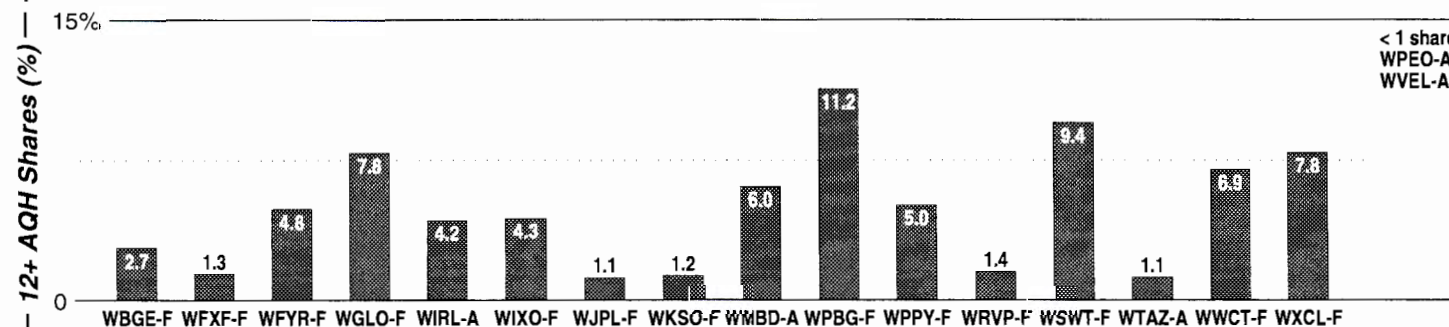

Peoria, IL (Cont.)

Metro Rank: **135** Pop: **349,051** Retail: **$3.932B** Gross Rev: **$13.5M** HH Inc: **$45,355** ↓