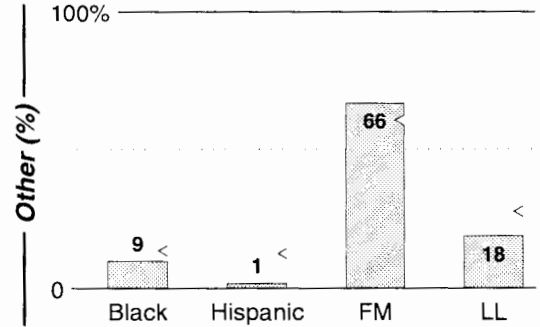

Springfield, IL

Metro Rank: **197** Pop: **199,799** Retail: **$1.771B** Gross Rev: **$10.8M** HH Inc: **$44,716** ↓