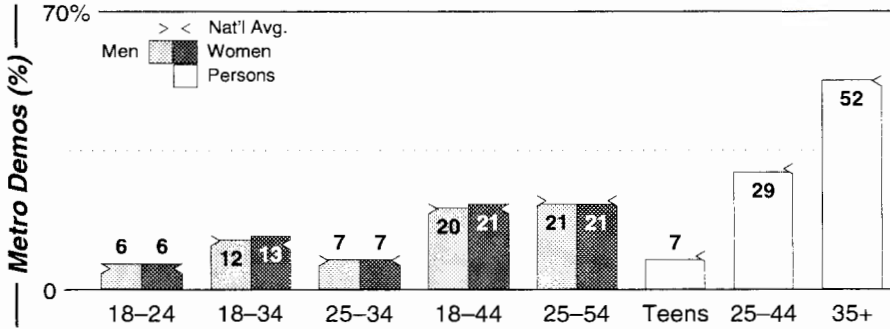

Springfield, MA

Metro Rank: **80** Pop: **588,200** Retail: **$4.556B** Gross Rev: **$18.3M** HH Inc: **$41,786** ↓