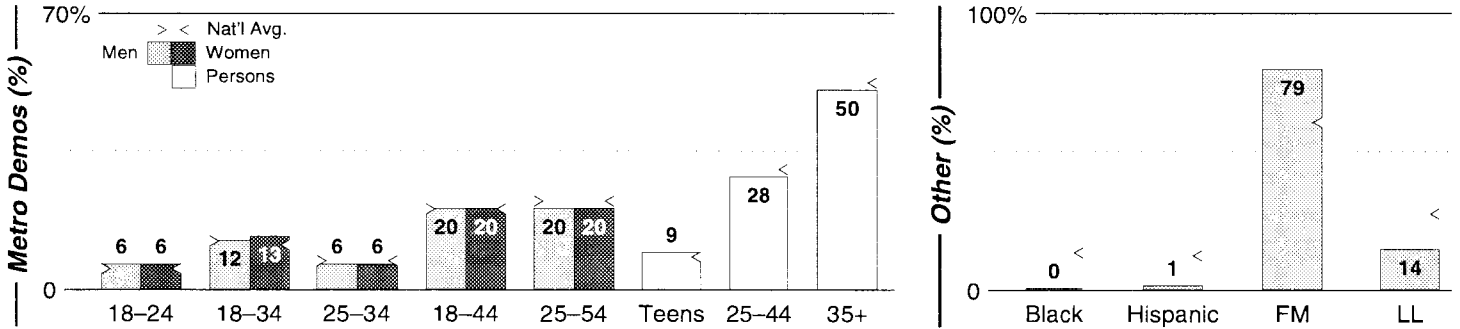

Eau Claire, WI

Metro Rank: **231** Pop: **146,839** Retail: **$2.059B** Gross Rev: **$9.5M** HH Inc: **$37,855** ↓