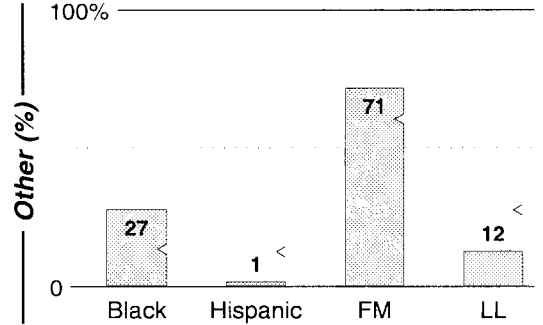

Birmingham, AL (Cont.)

Metro Rank: **55** Pop: **990,126** Retail: **$10.595B** Gross Rev: **$47.2M** HH Inc: **$43,742** ↓