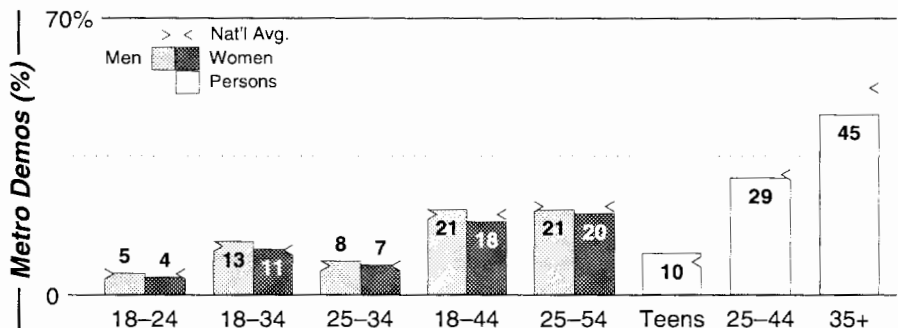

Visalia-Tulare-Hanford

Metro Rank: **107** Pop: **499,232** Retail: **$3.250B** Gross Rev: **$4.6M** HH Inc: **$36,352** ↓