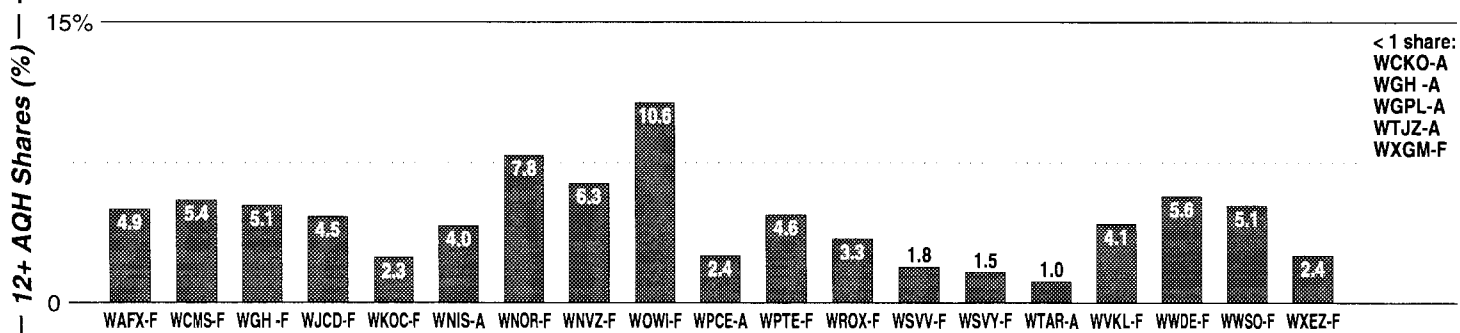

Norfolk-Virginia Beach-Newport News (Cont.)

Metro Rank: **36** Pop: **1,489,735** Retail: **$14.869B** Gross Rev: **$53.6M** HH Inc: **$41,209** ↓