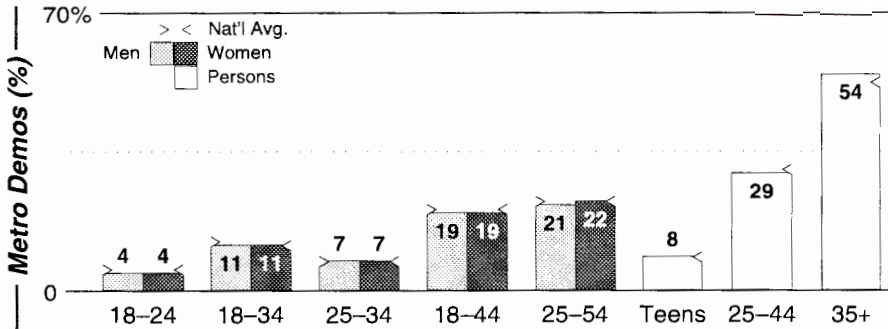

Evansville, IN

Metro Rank: 152 Pop: 291,281 Retail: $3.034B Gross Rev: $17.2M HH Inc: $42,136 ↓