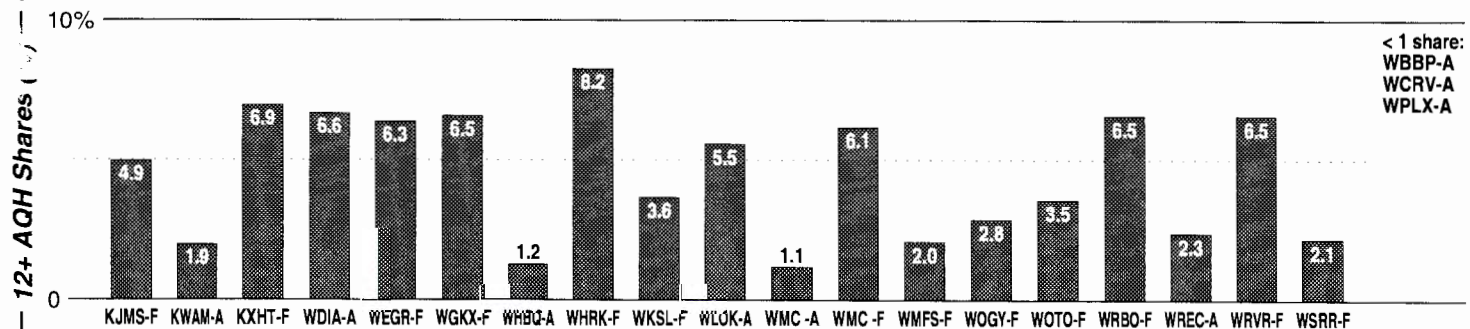

Calls	General Manager	Address, City, State ZIP	Phone	Fax	Owner Phone
KAMJ-FM	Ed White	PO Box 989, Blytheville, AR 72316	870-762-2093	870-763-8459	870-762-2093
KJLS-FM	Ed White	PO Box 989, Blytheville, AR 72316	870-762-2093	870-763-8459	870-762-2093
KJMS-FM	Bruce Demps	112 Union Ave, Memphis, TN 38103	901-529-4300	901-529-9557	606-655-2267
KLCN-AM	Ed White	PO Box 989, Blytheville, AR 72316	870-762-2093	870-763-8459	870-762-2093
KOSE-AMFM	Ed White	PO Box 989, Blytheville, AR 72316	870-762-2093	870-763-8459	870-762-2093
KSUD-AMFM	Frank Hammond	102 N 5th St, West Memphis, AR 72301	870-735-6622	870-735-6646	901-751-1513
KWAM-AM	Bruce Demps	112 Union Ave, Memphis, TN 38103	901-529-4300	901-527-1393	606-655-2267
KXHT-FM	Chris Taylor	6080 Mt Moriah Blvd, Memphis, TN 38115	901-375-9324	901-795-4454	901-375-9324
WAVN-AM	Walter Stevens	1336 Brookhaven Dr, Southaven, MS 38671	601-393-8056	601-393-8027	901-375-9324
WBBP-AM	G.E. Patterson	250 E Range Rd, Memphis, TN 38109	901-278-7878	901-344-0038	901-521-9160
WCRV-AM	Sunny Caldwell	555 Perkins Ext, Memphis, TN 38117	901-763-4640	901-763-4920	913-642-7770
WDIA-AM	Bruce Demps	112 Union Ave, Memphis, TN 38103	901-529-4300	901-529-9557	606-655-2267
WEGR-FM	Sherri Sawyer	203 Beale St Ste 200, Memphis, TN 38103	901-578-1100	901-525-8054	606-655-2267
WGKX-FM	David Gingold	965 Ridge Lake Blvd Ste 102, Memphis, TN 38120	901-682-1106	901-767-9531	617-527-0062
WGSF-AM	Fred Flinn	6080 Mt Moriah Blvd, Memphis, TN 38115	901-375-9324	901-795-4454	901-375-9324
WHBQ-AM	Dan Frazier	6080 Mt Moriah Blvd, Memphis, TN 38115	901-375-9324	901-795-4454	901-375-9324
WHRK-FM	Bruce Demps	112 Union Ave, Memphis, TN 38103	901-529-4300	901-529-9557	606-655-2267
WJCE-AM	Curt Peterson	5904 Ridgeway Center Pkwy, Memphis, TN 38120	901-767-0104	901-767-0582	610-660-5610
WKBL-AM	Chris J. Coats	101 WKBL Dr, Covington, TN 38019	901-476-7129	901-476-7120	901-476-7129
WKBQ-FM	Chris J. Coats	101 WKBL Dr, Covington, TN 38019	901-476-7129	901-476-7120	901-476-7129
WKRA-AMFM	Ray Von Autry	PO Box 398, Holly Springs, MS 38635	662-252-6692	662-252-2739	662-252-1110
WKSL-FM	Donald Biggs	6080 Mt Moriah Blvd, Memphis, TN 38115	901-375-9324	901-375-5889	901-375-9324
WLOK-AM	Michael Anderson	363 S 2nd St, Memphis, TN 38103	901-527-9565	901-528-0335	901-527-9565
WMC-AMFM	Kandye Smith	1960 Union Ave, Memphis, TN 38104	901-726-0555		334-206-1400
WMFS-FM	Sherry Chimenti	1632 Sycamore View Rd, Memphis, TN 38134	901-383-9637	901-373-1478	901-383-9637
WOGY-FM	Curt Peterson	5904 Ridgeway Center Pkwy, Memphis, TN 38120	901-683-9400	901-767-0582	610-660-5610
WOOM-AM	Michael McKinney	6960 Bucknell Rd, Millington, TN 38053	901-873-1380	901-873-2748	901-345-1966
WOTO-FM	Sherri Sawyer	203 Beale St Ste 200, Memphis, TN 38103	901-578-1100	901-525-8054	606-655-2267
WOWW-AM	Lonnie Teadaway	6080 Mt Moriah Blvd, Memphis, TN 38115	901-375-9324	901-795-4454	901-375-9324
WPLX-AM	William H. Pollack	6655 Poplar Ave Ste 200, Germantown, TN 38138	901-751-1513	901-751-1501	901-751-1513
WRBO-FM	David Gingold	965 Ridge Lake Blvd Ste 102, Memphis, TN 38120	901-680-9898	901-787-9531	617-527-0062
WREC-AM	Sherri Sawyer	203 Beale St Ste 200, Memphis, TN 38103	901-578-1100	901-525-8054	606-655-2267
WRVR-FM	Curt Peterson	5904 Ridgeway Center Pkwy, Memphis, TN 38120	901-767-0104	901-767-0582	610-660-5610
WSRR-FM	David Gingold	965 Ridge Lake Blvd Ste 102, Memphis, TN 38120	901-680-9898	901-767-9531	617-527-0062
WVIM-FM	Talmadge Lane	5555 McCracken Rd, Hernando, MS 38632	601-429-4465	601-429-0704	
WWGQ-AM	Tom Gurley	6080 Mt Moriah Blvd, Memphis, TN 38115	901-375-9324	901-375-5889	901-375-9324
WYLT-FM	Lawrence Johns	PO Box 1404, Collierville, TN 38027	901-854-3805	901-854-7148	800-434-8400