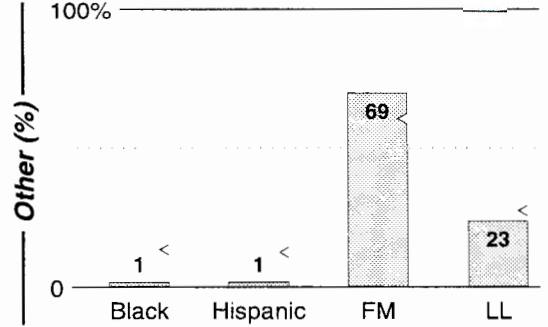

Joplin, MO

Metro Rank: **227** Pop: **150,946** Retail: **$1.913B** Gross Rev: **$6.9M** HH Inc: **$35,781** ↓