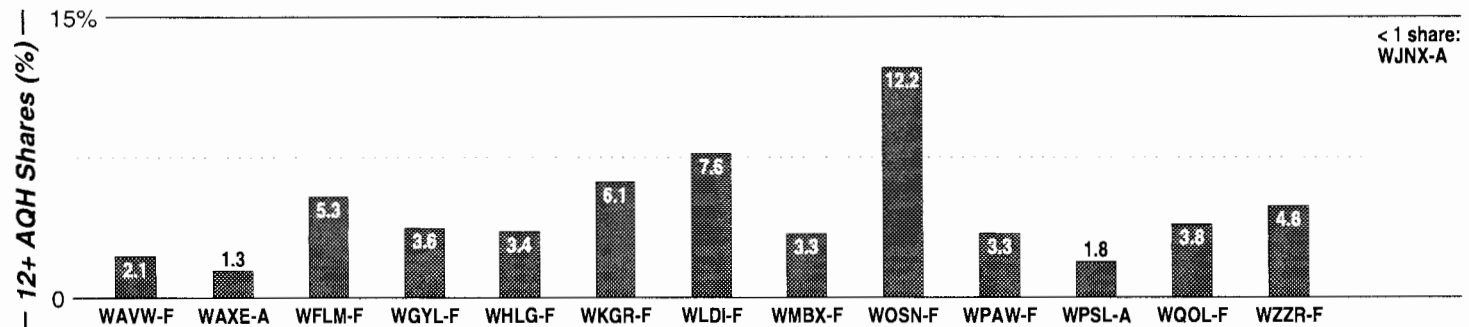

Contact Information	Calls	General Manager	Address, City, State ZIP	Phone	Fax	Owner Phone
	WAVW-FM	Mark Bass	3771 SE Jennings Rd., Port St. Lucie, FL 34952	561-461-1055	561-595-0214	214-922-8700
	WAXE-AM	Mark Bass	3771 SE Jennings Rd., Port St. Lucie, FL 34952	561-461-1055	561-595-0214	214-922-8700
	WCZR-FM	Mark Bass	PO Box 0093, Port Saint Lucie, FL 34985	561-335-9300	561-335-3291	214-922-8700
	WFLM-FM	Barbara Marshall	6803 S US Highway 1, Port Saint Lucie, FL 34952	561-460-9356	561-460-2700	407-460-9356
	WGYL-FM	Jim McKee	1235 16th St, Vero Beach, FL 32960	561-567-0937	561-562-4747	410-828-4780
	WHLG-FM	Phill Scott	1000 NW Aice Ave, Stuart, FL 34994	561-692-9454	561-692-0258	561-692-9454
	WIRA-AM	Ken Harris	4100 Metzger Rd, Fort Pierce, FL 34947	561-464-1331	561-464-8578	606-655-2267
	WOSN-FM	Wayne Dillon	1850 43rd Ave Ste C4, Vero Beach, FL 32960	561-778-8388	561-778-8699	336-774-3199
	WPAW-FM	Charles Farr	1850 43rd Ave Ste C4, Vero Beach, FL 32960	561-778-8388	561-770-2490	561-998-8000
	WPSL-AM	Greg Wyatt	8245 Business Park Dr, Port Saint Lucie, FL 34952	561-340-1590	561-340-3245	561-340-1590
	WQOL-FM	Mark Bass	PO Box 0093, Port Saint Lucie, FL 34985	561-335-9300	561-335-3291	214-922-8700
	WSTU-AM	Barry G. Marsh	2435 SE Dixie Hwy, Stuart, FL 34996	561-220-9788	561-220-4245	561-223-9099
	WTTB-AM	Jim McKee	1235 16th St, Vero Beach, FL 32960	561-569-1490	561-562-4747	410-828-4780
	WZZR-FM	Mark Bass	PO Box 0093, Port Saint Lucie, FL 34985	561-335-9300	561-335-3291	214-922-8700