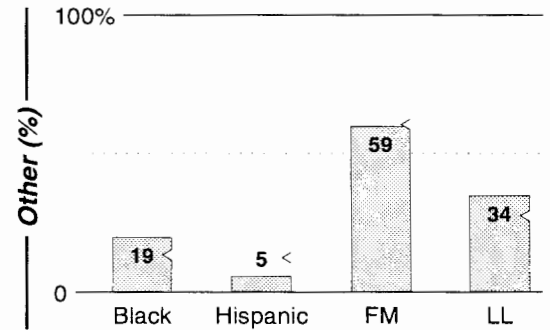

Gainesville - Ocala, FL (Cont.)

Metro Rank: **90** Pop: **514,807** Retail: **$5.584B** Gross Rev: **$14.7M** HH Inc: **$34,677** ↓

Calls	General Manager	Address, City, State ZIP	Phone	Fax	Owner Phone
WAJD-AM	Doug Gillen	7120 SW 24th Ave, Gainesville, FL 32607	352-331-2200	352-331-0401	850-331-2200
WBXY-FM	Reynold Hawk	4424 NW 13th St Ste C5, Gainesville, FL 32609	352-375-1317	904-462-6695	954-566-7559
WCFI-AM	Ken Jones	3621 NW 10th St, Ocala, FL 34475	352-622-9862	352-622-8648	352-622-9862
WDJY-FM	Jerry Prater	PO Box 1197, Trenton, FL 32693	352-463-1345	352-463-9966	850-681-6000
WGGG-AM	Gordon Smith	343 NE 1st Ave, Ocala, FL 34470	352-732-2010	352-629-1614	352-732-2010
WHGN-FM	Stephen Schurdell	35048 US 19 North, Palm Harbor, FL 34684	727-442-4027	727-781-4375	
WKTK-FM	Stephen Godofsky	3600 NW 43rd St #B, Gainesville, FL 32606	352-377-0985	352-377-1884	610-660-5610
WLQH-AM	Bob Moody	PO Box 99, Chiefland, FL 32644	352-493-4940	352-493-9909	330-821-1200
WLUS-AM	Tom McCoy	PO Box 1068, Gainesville, FL 32602	352-372-2528	352-372-2520	850-681-6000
WMFQ-FM	John Rutledge	3357 SW 7th St, Ocala, FL 34474	352-732-9877	352-622-6675	954-566-7559
WMOP-AM	Gordon Smith	343 NE 1st Ave, Ocala, FL 34470	352-732-2010	352-629-1614	352-732-2010
WNDD-FM	Jim Robertson	3602 NE 20th Place, Ocala, FL 34470	352-622-9500	352-622-1900	330-821-1200
WNDN-FM	Bob Moody	PO Box 99, Chiefland, FL 32644	352-493-4940	352-493-9909	330-821-1200
WNDT-FM	Jim Robertson	690 NE 23rd Ave, Gainesville, FL 32609	352-622-9500	352-622-1900	330-821-1200
WOCA-AM	Robert M. Hauck	PO Box 1056, Ocala, FL 34478	352-732-8000	352-732-0174	904-824-0833
WOGK-FM	Jim Robertson	3602 NE 20th Place, Ocala, FL 34470	352-622-5600	352-622-7822	330-821-1200
WRGO-FM	Patricia Brinker	1929 NW US 19, Crystal River, FL 34428	352-795-1027	352-795-0002	352-378-1049
WRKG-FM	Reynold Hawk	4424 NW 13th St Ste C5, Gainesville, FL 32609	352-378-1049	352-372-9400	954-566-7559
WRUF-AM	Bert H. Clarke	PO Box 14444, Gainesville, FL 32604	352-392-0771	352-392-0519	352-392-0771
WRZN-AM	Randolph McCoy	3988 N Roscoe Rd, Hernando, FL 34442	352-726-7221	352-726-3172	850-671-5151
WSKY-FM	Stephen Godofsky	3600 NW 43rd St #B, Gainesville, FL 32606	352-337-9729	352-337-2968	610-660-5610
WTMG-FM	Eric Jewell	249 W University Ave Ste B, Gainesville, FL 32601	352-371-1980	352-338-0566	561-479-4088
WTRS-FM	John Rutledge	3357 SW 7th St, Ocala, FL 34474	352-732-9877	352-622-6675	954-566-7559
WWLO-AM	Eric Jewell	249 W University Ave Ste B, Gainesville, FL 32601	352-371-1980	352-338-0566	561-479-4088
WXJZ-FM	Reynold Hawk	4424 NW 13th St Ste C5, Gainesville, FL 32609	352-375-1317	352-375-6961	954-566-7559
WXOF-FM	Thomas Miller	2484 N Essex Ave, Hernando, FL 34442	352-746-0090	352-746-4344	727-442-4027
WYGC-FM	Reynold Hawk	4424 NW 13th St Ste C5, Gainesville, FL 32609	352-375-1317	352-375-6961	954-566-7559
WYKS-FM	Doug Gillen	7120 SW 24th Ave, Gainesville, FL 32607	352-331-2200	352-331-0401	850-331-2200