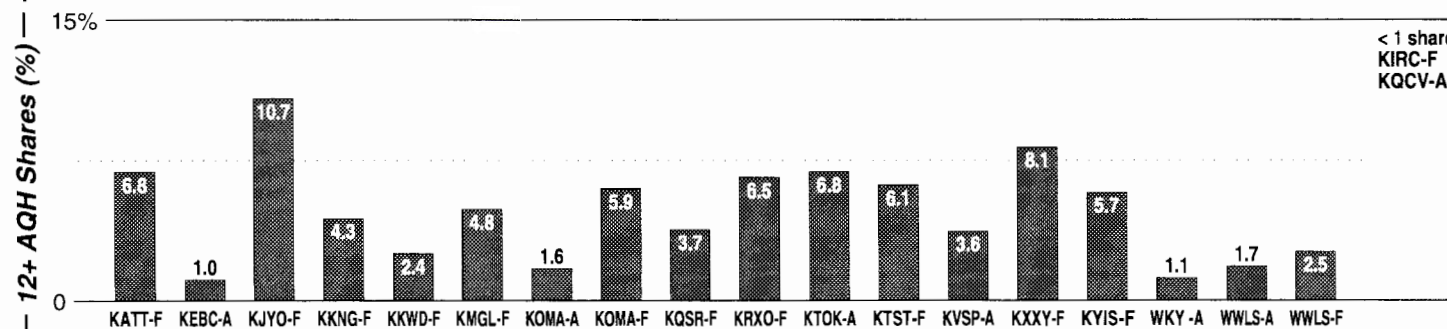

Oklahoma City (Cont.)

Metro Rank: **54** Pop: **1,051,546** Retail: **$10.761B** Gross Rev: **$44.3M** HH Inc: **$39,826** ↓