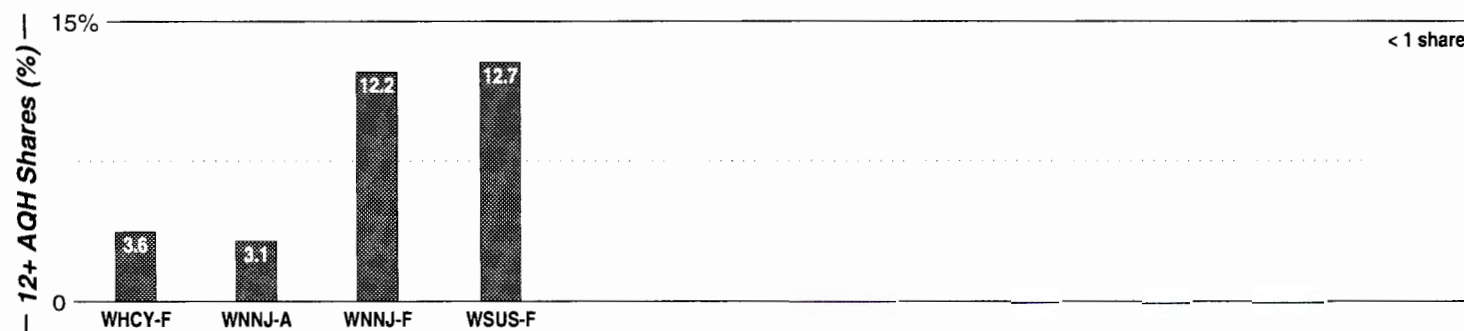

Sussex, NJ

Metro Rank: **239** Pop: **144,850** Retail: **$1.200B** Gross Rev: **$4.5M** HH Inc: **$61,652** ↑

Calls	FMT	City of License	Freq	PWR	HAAT	Combo	LMA	Rep	St	Owner	Acq	Price
WHCY	CTRY	Blairstown	106.3	0.4	860	a		Katz	73	Nassau Bcstg Ptrs LP	9602	1,925
WNNJ	HITS	Newton	103.7	2.3	892	a		Katz	61	Nassau Bcstg Ptrs LP	9608	4,500 c1
WSUS	AC	Franklin	102.3	0.6	745	a		Katz	65	Nassau Bcstg Ptrs LP	9706	5,000

Calls	FMT	City of License	Freq	Day	Night	Combo	LMA	Rep	St	Owner	Acq	Price
WNNJ	NOST	Newton	1360	2.0 #	0.02	a		Katz	53	Nassau Bcstg Ptrs LP	9608	c1

General Manager	Address, City, State ZIP	Phone	Fax	Owner Phone
FM Rick Musselman	33 Newton Sparta Rd, Newton, NJ 07860	973-383-3400	973-383-2432	609-452-9696
MFM Rick Musselman	33 Newton Sparta Rd, Newton, NJ 07860	973-383-3400	973-383-2432	609-452-9696
FM Rick Musselman	33 Newton Sparta Rd, Newton, NJ 07860	973-827-2525	973-827-5772	609-452-9696