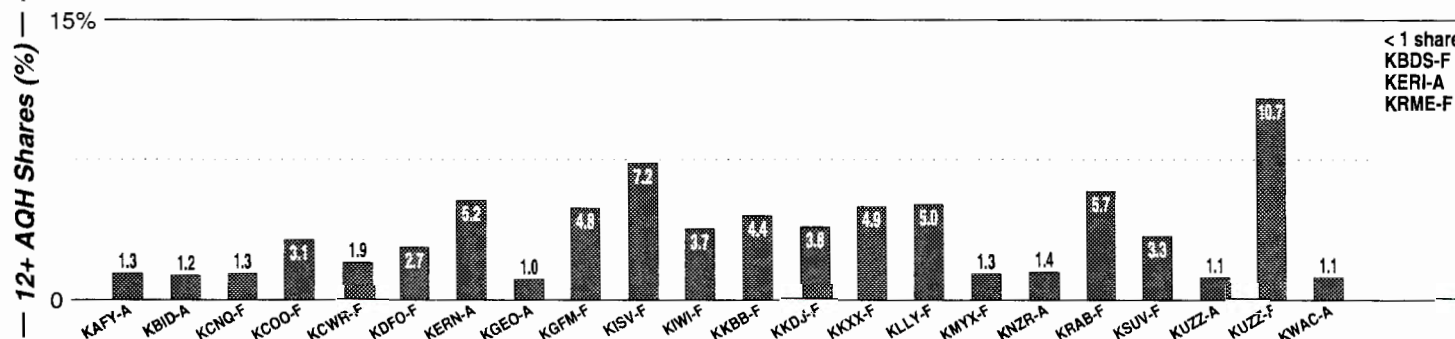

Bakersfield, CA (Cont.)

Metro Rank: **86** Pop: **572,852** Retail: **$3.939B** Gross Rev: **$16.2M** HH Inc: **$37,734** ↓