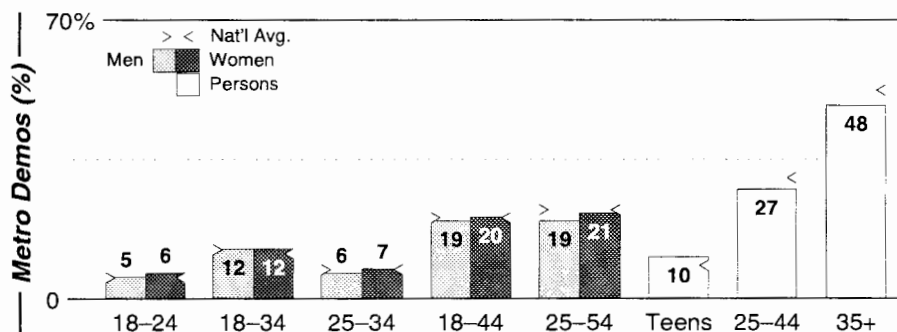

Monroe, LA (Cont.)

Metro Rank: **234** Pop: **148,196** Retail: **$1.659B** Gross Rev: **$11.5M** HH Inc: **$38,014** ↓

Calls	General Manager	Address, City, State ZIP	Phone	Fax	Owner Phone
KHLL-FM	Rick Godley	704 Trenton St # C, West Monroe, LA 71291	318-323-5994	318-323-6680	318-323-5994
KJLO-FM	Bob Holladay	PO Box 4808, Monroe, LA 71211	318-388-2323	318-388-0569	601-693-2661
KJMG-FM	Bob Holiaday	PO Box 4808, Monroe, LA 71211	318-322-1914	318-388-0569	318-388-2323
KLIC-AM	Mike Downhour	1700 Parkview Dr, Monroe, LA 71202	318-387-1230	318-387-8856	318-387-1230
KLIP-FM	Bob Holladay	PO Box 4808, Monroe, LA 71211	318-388-2323	318-388-0569	601-693-2661
KMBS-AM	Chuck Redden	1133 Old Highway 15, West Monroe, LA 71291	318-397-0927	318-397-3132	318-397-0927
KMLB-AM	Bob Holladay	PO Box 4808, Monroe, LA 71211	318-388-2323	318-388-0569	601-693-2661
KMYF-FM	Bradley Wilkinson	1200 N 18th St Ste D, Monroe, LA 71201	318-387-3922	318-322-4585	702-804-5200
KNOE-AMFM	Randy Minter	1400 Oliver Rd, Monroe, LA 71201	318-388-8888	318-325-9466	318-388-8888
KF -FM	Bill Brown	PO Box 977, Ruston, LA 71273	318-251-3697	318-251-0699	
KRUS-AM	Dan Hollingsworth	500 N Monroe St, Ruston, LA 71270	318-255-5000	318-255-5084	318-255-2530
KRVV-FM	Bob Holladay	PO Box 4808, Monroe, LA 71211	318-322-1914	318-388-0569	318-388-2323
KTJC-FM	Bradley Wilkinson	1200 N 18th St Ste D, Monroe, LA 71201	318-387-3922	318-322-4585	702-804-5200
KTRY-FM	Billy Hendrix	328 W Madison Ave, Bastrop, LA 71220	318-281-3333	318-283-0333	318-281-3333
KWJM-FM	Chuck Redden	P.O Box 777, Farmerville, LA 71241	318-368-3094	318-397-3132	318-368-3094
KXKZ-FM	Dan Hollingsworth	500 N Monroe St, Ruston, LA 71270	318-255-5000	318-255-5084	318-255-2530
KYEA-FM	Bradley Wilkinson	1200 N 18th St Ste D, Monroe, LA 71201	318-387-3922	318-322-4585	702-804-5200
KZRR-FM	Bradley Wilkinson	1200 N 18th St Ste D, Monroe, LA 71201	318-387-3922	318-322-4585	702-804-5200