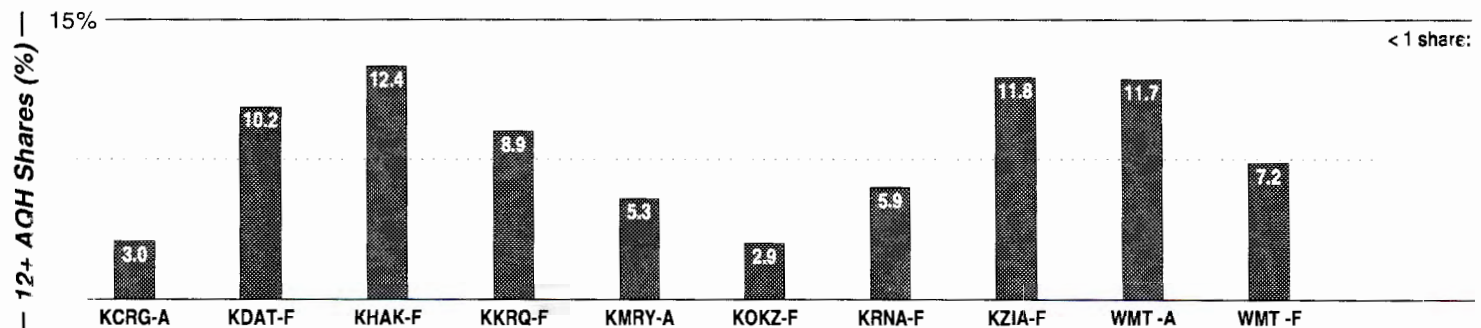

Calls	General Manager	Address, City, State ZIP	Phone	Fax	Owner Phone
KCRG-AM	John Phelan	PO Box 816, Cedar Rapids, IA 52406	319-398-8422	319-398-8378	319-395-9999
KDAT-FM	Russ Hamilton	425 2nd St SE 4th Fl, Cedar Rapids, IA 52401	319-365-9431	319-363-8062	312-867-0091
KHAK-FM	Russ Hamilton	425 2nd St SE 4th Fl, Cedar Rapids, IA 52401	319-365-9431	319-363-8062	312-867-0091
KKRQ-FM	Lisa Steigleder	PO Box 2388, Iowa City, IA 52244	319-354-9500	319-354-9504	606-655-2267
KMRY-AM	Rick Sellers	1957 Blairs Ferry Rd NE, Cedar Rapids, IA 52402	319-393-1450	319-393-1407	319-393-1450
KRNA-FM	Russ Hamilton	425 2nd St SE 4th Fl, Cedar Rapids, IA 52401	319-365-9431	319-363-8062	312-867-0091
KTOF-AM	Michael James	3232 Osage Rd, Waterloo, IA 50703	319-378-4400	319-236-8777	214-922-8700
KXIC-AM	Lisa Steigleder	PO Box 2388, Iowa City, IA 52244	319-354-9500	319-354-9504	606-655-2267
KZIA-FM	Eliot A. Keller	1110 26th Ave SW, Cedar Rapids, IA 52404	319-363-2061	319-363-2948	319-363-2061
WMT-AMFM	Steve Winkey	PO Box 2147, Cedar Rapids, IA 52406	319-395-0530	319-393-0918	606-655-2267