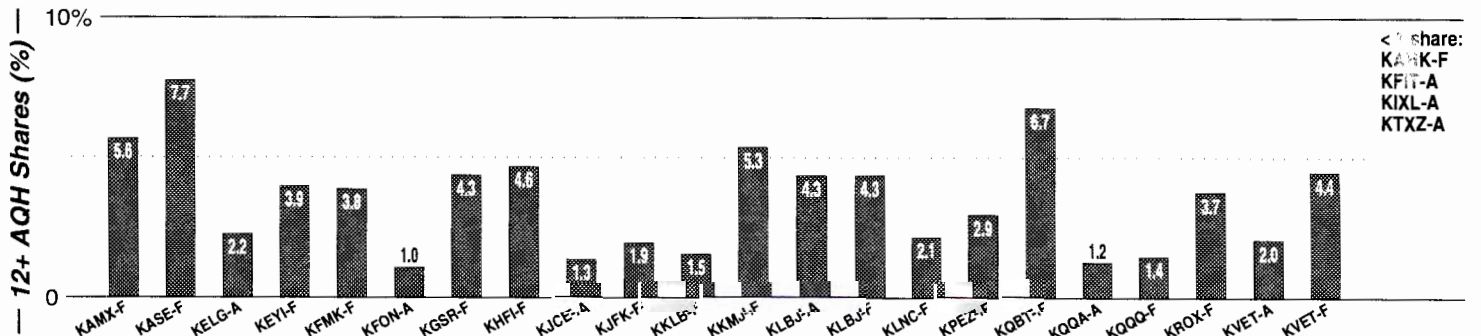

Contact Information

Bakersfield, CA

												FM Facilities	
Calls	FMT	City of License	Freq	PWR	HAAT	Combo	LMA	Rep	St	Owner	Acq	Price	
KBDS	SPAN	Taft	103.9	6.0	328	b			87	Radio Campesina Inc	9407	418 c1	
KCNQ	CTRY	Kernville	102.5	0.1	1230	g		Gillis	85	Bohn, Robert & Kathy	9708	200	
KCOO	BLCK	Shafter	104.3	6.0	305	f	1	Crstl	94	Amer General Media	9712	1,500 c4	
KCWR	CTRY	Bakersfield	107.1	6.0	164	a		Katz	89	Buck Owens Prdctn Co	9308	900	
KDFO	AOR	Delano	98.5	8.0	581	h		McGvn	68	Mondosphere Bcstg	9702	1,750	
KGFM	AC	Bakersfield	101.5	6.7	1299	d	1	Crstl	64	Lagniappe Bcstg Inc	9212	1,750 c2	
KISV	CHR	Bakersfield	94.1	6.3	1332	f	1	Crstl	48	Amer General Media	8205	1,675	
KIWI	SPAN	Bakersfield	92.1	2.0	568	i		Lotus	85	Lotus Comm Corp	9909	6,300 c2	
KKBB	AOR	Bakersfield	99.3	1.2	1352	c		D&R	90	Buckley Bcstg Corp	9410	1,000	
KKDJ	OLD	Delano	105.3	35.0	581	h		McGvn	87	Mondosphere Bcstg	9404	1,515	
KKXX	CHR	Bakersfield	96.5	50.0	499	h		McGvn	63	Mondosphere Bcstg	9612	2,650 c3	
KLLY	AC	Oildale	95.3	12.5	463	c		D&R	85	Buckley Bcstg Corp	8611	1,300	
KMYX	SPAN	Arvin	92.5	1.2	751				99	Farmworker Edu Radio			
KRAB	AOR	Greenacres	106.1	25.0	328	h		McGvn	89	Mondosphere Bcstg	8911	1,500 cp	
KRME	SPAN	Shafter	97.7	6.0 #	328	e		CSM	78	Tri-Caballero LLC	9408	525	
KSUV	SPAN	McFarland	102.9	20.3	364	e		CSM	89	Tri-Caballero LLC			
KUZZ	CTRY	Bakersfield	107.9	6.0	1358	a		Katz	68	Buck Owens Prdctn Co			
KVLI	NOST	Lake Isabella	104.5	0.2	1260	g		Wstrn	92	Bohn, Robert & Kathy	9706 p	300 c1	
KZIQ	DARK	Ridgecrest	92.7	1.5	1296				78	Bel Air Bcstg Co			