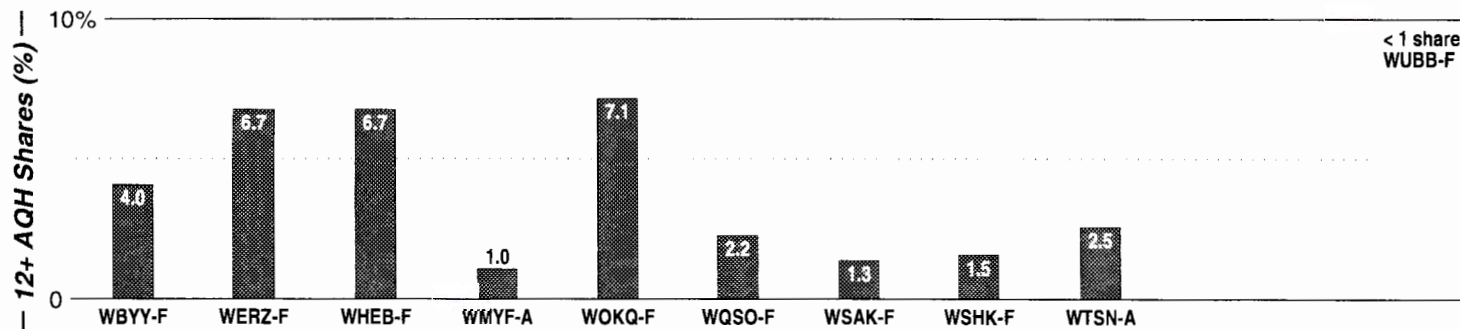

Contact Information	Calls	General Manager	Address, City, State ZIP	Phone	Fax	Owner Phone
	WBYY-FM	Dick Vaughan	PO Box 400, Dover, NH 03821	603-742-0987	603-742-0448	603-742-1270
	WERZ-FM	Kim Jones	PO Box 150, Portsmouth, NH 03802	603-772-4757	603-430-9415	214-922-8700
	WGIN-AM	Kim Jones	PO Box 150, Portsmouth, NH 03802	603-772-4757	603-772-8464	214-922-8700
	WGIP-AM	Kim Jones	PO Box 150, Portsmouth, NH 03802	603-772-4757	603-430-9415	214-922-8700
	WHEB-FM	Kim Jones	PO Box 150, Portsmouth, NH 03802	603-436-7300	603-430-9415	214-922-8700
	WMYF-AM	Kim Jones	PO Box 150, Portsmouth, NH 03802	603-430-9500	603-430-9501	214-922-8700
	WOKQ-FM	Martin R. Lessard	PO Box 576, Dover, NH 03821	603-463-9750	603-749-1459	702-804-5200
	WPHX-AMFM	Andy Kingston	482 Congress St, Portland, ME 04101	207-773-8900	207-773-8905	617-536-5390
	WQSO-FM	Kim Jones	PO Box 150, Portsmouth, NH 03802	603-332-0930	603-772-8464	214-922-8700
	WSAK-FM	Martin R. Lessard	PO Box 576, Dover, NH 03821	603-749-9750	603-749-1500	702-804-5200
	WSHK-FM	Martin R. Lessard	PO Box 576, Dover, NH 03821	603-749-9750	603-749-1500	702-804-5200