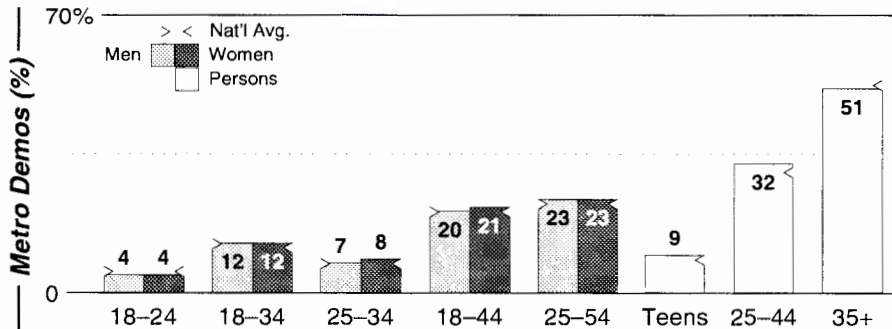

Indianapolis, IN (Cont.)

Metro Rank: **38** Pop: **1,410,683** Retail: **$16.911B** Gross Rev: **$87.4M** HH Inc: **$49,873** ↑

Calls	General Manager	Address, City, State ZIP	Phone	Fax	Owner Phone
WBKS-FM	Bill Shirk	6264 La Pas Trl, Indianapolis, IN 46268	317-293-9600	317-328-3870	301-306-1111
WBRI-AM	Stephen R. White	4802 E 62nd St, Indianapolis, IN 46220	317-255-5484	317-255-4452	317-255-5484
WCBK-FM	David Keister	PO Box 1577, Martinsville, IN 46151	765-342-3394	765-342-5020	765-349-1485
WEDJ-FM	Martha Miller	1800 N Meridian St. Ste 605, Indianapolis, IN 46202	317-924-1071	317-924-7766	317-924-1071
WENS-FM	Christine Duncan	40 Monument Cir Ste 600, Indianapolis, IN 46204	317-266-9700	317-684-2021	317-266-0100
WFBQ-FM	Christopher J. Wheat	6161 Fall Creek Rd, Indianapolis, IN 46220	317-257-7565	317-254-9619	214-922-8700
WFMS-FM	Monte Maupin-Gerard	6810 N Shadeland, Indianapolis, IN 46220	317-842-9550	317-577-3361	717-852-2139
WGLD-FM	Charlie Morgan	6810 N Shadeland, Indianapolis, IN 46220	317-842-9550	317-577-3361	717-852-2139
WGNR-FM	Ray Hashley	2000 W 53rd St, Anderson, IN 46013	765-642-2750	765-642-4033	312-329-4438
WGRL-FM	Monte Maupin-Gerard	6810 N Shadeland, Indianapolis, IN 46220	317-842-9550	317-581-1329	717-852-2139
WHHH-FM	Bill Shirk	6264 La Pas Trl, Indianapolis, IN 46268	317-293-9600	317-328-3870	301-306-1111
WIBC-AM	Tom Severino	40 Monument Cir Ste 400, Indianapolis, IN 46204	317-266-9422	317-846-1081	317-266-0100
WKLU-FM	Bruce Quinn	733 N Green St, Brownsburg, IN 46112	317-852-9119	317-852-8018	317-852-9119
WKWH-AM	Johnny McCory	PO Box 338, Shelbyville, IN 46176	317-398-9757	317-392-3292	765-932-4121
WMCB-AM	David Keister	PO Box 1577, Martinsville, IN 46151	765-342-3394	765-342-5020	765-349-1485
WMYS-AM	Tim Medland	9245 N Meridian St Ste 300, Indianapolis, IN 46260	317-816-4000	317-816-4080	317-816-4000
WNAP-FM	Christine Duncan	40 Monument Cir Ste 600, Indianapolis, IN 46204	317-236-9300	317-684-2021	317-266-0100
WNDE-AM	Christopher J. Wheat	6161 Fall Creek Rd, Indianapolis, IN 46220	317-257-7565	317-253-6501	214-922-8700
WNTS-AM	Jim Wilson	4800 E Raymond St, Indianapolis, IN 46203	317-359-5591		317-359-5591
WPZZ-FM	Sharon Westbrook	2021 E 52nd St Ste 219, Indianapolis, IN 46205	317-255-4569	317-255-4633	317-655-9999
WRZX-FM	Christopher J. Wheat	6161 Fall Creek Rd, Indianapolis, IN 46220	317-257-7565	317-253-6501	214-922-8700
WSYW-AM	Martha Miller	1800 N Meridian St. Ste 605, Indianapolis, IN 46202	317-924-1071	317-924-7766	317-924-1071
WTLC-AMFM	Vince Fruge	40 Monument Cir Ste 500, Indianapolis, IN 46204	317-955-9852	317-684-2010	317-266-0100
WTPI-FM	Tim Medland	9245 N Meridian St Ste 300, Indianapolis, IN 46260	317-816-4000	317-816-8040	317-816-4000
WTTS-FM	Ron Tarsi	One City Center Ste 400, Bloomington, IN 47404	812-332-3366	812-331-4570	812-332-7251
WXIR-FM	Stephen R. White	4802 E 62nd St, Indianapolis, IN 46220	317-255-5484	317-255-4452	317-255-5484
WXLW-AM	Ed Sears	54 Monument Cir Ste 250, Indianapolis, IN 46204	317-655-9999	317-655-9995	317-655-9999
WYJZ-FM	Bill Shirk	6264 La Pas Trl, Indianapolis, IN 46268	317-293-9600	317-328-3870	301-306-1111
WZPL-FM	Tim Medland	9245 N Meridian St Ste 300, Indianapolis, IN 46260	317-816-4000	317-816-8040	317-816-4000