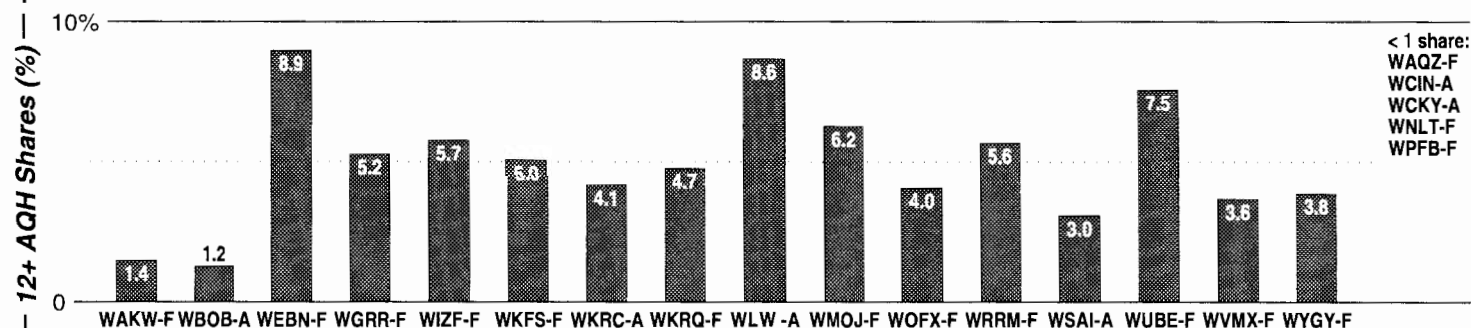

Contact Information

Cleveland

Calls	FMT	City of License	Freq	PWR	HAAT	Combo	LMA	Rep	St	Owner	Acq	Price
WAKS	REL	Lorain	104.9	2.7 #	499	a			75	Clear Channel Comm	9905	g2
WCLV	CLAS	Cleveland	95.5	31.0	620			D&R	60	Radio Seaway Inc	6211	80
WCRF	REL	Cleveland	103.3	25.5	659				58	Moody Bible Inst		
WDOK	SAC	Cleveland	102.1	12.0 #	1004	d		Katz	50	Infinity Bcstg	0003 p	g3
WENZ	BLCK	Cleveland	107.9	15.9	892	e			59	Radio One Inc	9905	g3
WGAR	CTRY	Cleveland	99.5	50.0	499	a		McGvn	48	Clear Channel Comm	9905	g2
WMJI	OLD	Cleveland	105.7	16.0	1129	a		McGvn	54	Clear Channel Comm	9905	g2
WMMS	ROCK	Cleveland	100.7	34.0	600	a		Katz	48	Clear Channel Comm	9905	g2
WMVX	AC	Cleveland	106.5	11.5	1037	a		Estmn	60	Clear Channel Comm	9905	g2
WNCX	AOR	Cleveland	98.5	16.0	961				48	Infinity Bcstg	9904	g
WNWV	NAC	Elyria	107.3	50.0	466	b		McGvn	48	Elyria-Lorain Bcstg		
WQAL	AC	Cleveland	104.1	11.0	1060			Sntry	48	Infinity Bcstg	0003 p	g
WQMX	CTRY	Medina	94.9	16.2	879			Crstl	60	Rubber City Radio	8806	4,600
WZAK	URBN	Cleveland	93.1	27.5	620	c		D&R	63	Radio One Inc	0003 p	g5
WZJM	BLCK	Cleveland Hts	92.3	40.0	548	c		D&R	60	Infinity Bcstg	0003 p	g3