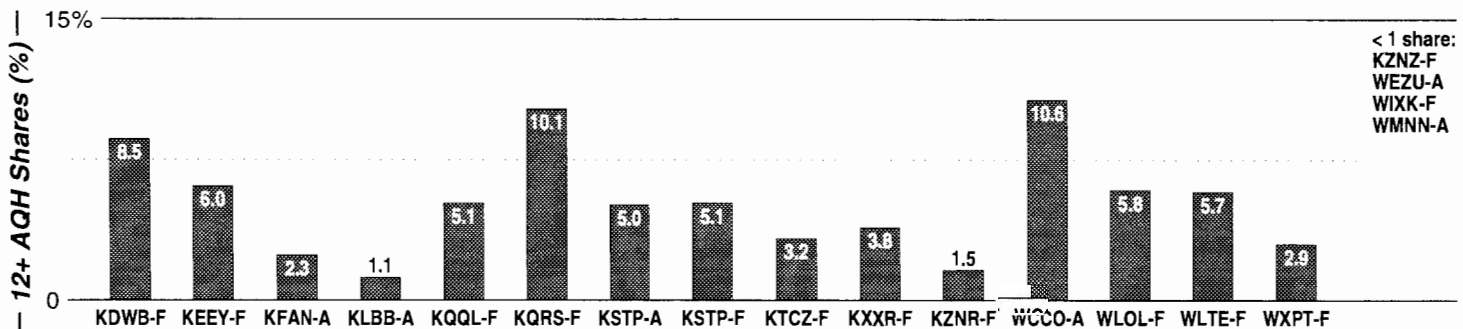

Calls	General Manager	Address, City, State ZIP	Phone	Fax	Owner Phone
KCHK-AMFM	Jack Ludescher	25821 Langford Ave, New Prague, MN 56071	612-758-2571	612-758-3170	612-758-2571
KDIZ-AM	Amy Waggoner	10800 Lyndale Ave S Ste 255, Bloomington, MN 55420	612-886-3277	612-886-0434	212-456-6118
KDWB-FM	Marc Kalman	100 N 6 St Ste 306-C, Minneapolis, MN 55403	612-340-9000	612-340-9560	214-922-8700
KEEY-FM	Mick Anselmo	7900 Xerxes Ave S Ste 102, Minneapolis, MN 55431	612-820-4200	612-820-4223	214-922-8700
KFAN-AM	Mick Anselmo	7900 Xerxes Ave S Ste 102, Minneapolis, MN 55431	612-820-4200	612-820-4223	214-922-8700
KFXN-AM	Mick Anselmo	7900 Xerxes Ave S Ste 102, Minneapolis, MN 55431	612-820-4200	612-820-4241	214-922-8700
KKMS-AM	John Hunt	2110 Cliff Rd, Eagan, MN 55122	651-405-8800	651-405-8222	805-987-0400
KLBB-AM	Tim Shears	331 S 11th St, Minneapolis, MN 55404	612-321-7200	612-321-7222	651-290-1500
KLBP-AM	Tim Shears	331 S 11th St, Minneapolis, MN 55404		651-603-5701	651-290-1500
KLCI-FM	Neil Freeman	PO Box 106, Princeton, MN 55371	763-389-1300	763-389-1359	320-253-9600
KNOF-FM	Grace Adam	1347 Selby Ave, Saint Paul, MN 55104	651-645-8271	651-645-4593	651-645-8271
KQQL-FM	Mick Anselmo	60 S 6th St Ste 930, Minneapolis, MN 55402	612-333-8118	612-333-1616	214-922-8700
KQRS-FM	Amy Waggoner	917 Lilac Dr N, Minneapolis, MN 55422	612-545-5601	612-595-4940	212-456-6118
KSGS-AM	Rolfe Pepple	7001 France Ave Ste 200, Minneapolis, MN 55435	612-836-1041	612-915-6781	212-975-6500
KSJN-FM	William H Kling	45 E 7th St, Saint Paul, MN 55101	651-290-1500	651-290-1260	651-290-1500
KSTP-AMFM	Virginia Morris	3415 University Ave W, Saint Paul, MN 55114	651-642-4149	651-647-2904	651-642-4160
KTCZ-FM	Marc Kalman	100 N 6 St Ste 306-C, Minneapolis, MN 55403	612-339-0000	612-333-2997	214-922-8700
KTIS-AMFM	Jon Engen	3003 Snelling Ave N, Saint Paul, MN 55113	651-631-5000	651-631-5084	651-631-5000
KUOM-AM	Andy Marlow	610 Rarig Cir 330 21st Ave S, Minneapolis, MN 55455	612-625-3500	612-625-2112	612-625-3500
KWOM-AM	John Mons	PO Box 192, Watertown, MN 55388	952-955-1606	952-955-1655	507-345-4537
KXXR-FM	Amy Waggoner	917 Lilac Dr N, Minneapolis, MN 55422	612-545-5601	612-595-4937	212-456-6118
KYCR-AM	John Hunt	2110 Cliff Rd, Eagan, MN 55122	615-405-8800	651-405-8222	805-987-0400
KZNR-FM	Amy Waggoner	917 Lilac Dr N, Minneapolis, MN 55422	612-545-5601	612-595-4940	212-456-6118
KZNT-FM	Amy Waggoner	611 Frontenac Pl, Saint Paul, MN 55104	651-989-7655	612-595-4937	212-456-6118
KZNF-FM	Amy Waggoner	611 Frontenac Pl, Saint Paul, MN 55104	651-989-7655	612-595-4937	212-456-6118
WCCO-AM	Brian Whittemore	625 2nd Ave S #200, Minneapolis, MN 55402	612-370-0611	612-370-0683	212-975-6500
WCTS-AM	Dennis Whitehead	900 Forestview Ln, Plymouth, MN 55441	612-417-8270	612-417-8278	612-417-8270
WDGY-AM	Greg Borgen	PO Box 25130, Saint Paul, MN 55125	651-436-4000	651-436-5018	651-436-4000
WEVR-AMFM	Carol Hanten	178 Radio Rd, River Falls, WI 54022	715-425-1111		651-439-1111
WEZU-AM	Dan Smith	104 Main St N, Stillwater, MN 55082	651-439-5006	651-439-5015	715-284-4391
WIXK-AMFM	Dan Smith	125 E 3rd St, New Richmond, WI 54017	715-246-2254	715-246-7090	715-284-4391
WLLO-FM	Mark Kalman	60 S 6th St Ste 930, Minneapolis, MN 55402	612-330-0100	612-330-0897	214-922-8700
WLTE-FM	Rolf Pepple	625 2nd Ave South #550, Minneapolis, MN 55402	612-339-1029	612-339-5653	212-975-6500
WMIN-AM	Greg Borgen	PO Box 25130, Saint Paul, MN 55125	651-436-7212	651-436-5018	651-436-7212
WMNN-AM	Tim Shears	331 S 11th St, Minneapolis, MN 55404	612-321-7200	612-321-7222	651-290-1500
WQPM-AM	Neil Freeman	PO Box 106, Princeton, MN 55371	612-389-1300	612-389-1359	320-253-9600
WWTC-AM	Bob Benes	5501 Excelsior Blvd, Minneapolis, MN 55416	612-926-1280	612-926-8014	619-784-6900
WXPT-FM	Rolfe Pepple	7001 France Ave Ste 200, Minneapolis, MN 55435	612-836-1041	612-915-6781	212-975-6500