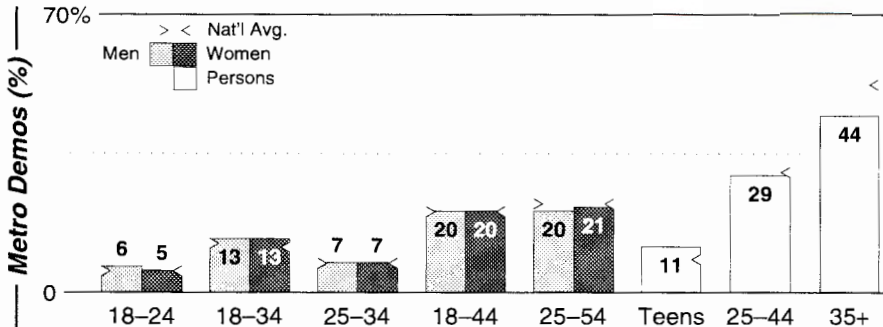

El Paso, TX

Metro Rank: **70** Pop: **722,271** Retail: **$5.722B** Gross Rev: **$21.4M** HH Inc: **$35,486** ↓

Calls	FMT	City of License	Freq	PWR	HAAT	Combo	LMA	Rep	St	Owner	Acq	Price
KATH	CTRY	El Paso	94.7	97.0	1191	e		Katz	58	Magic Media Inc	9309	2,700
KBNA	SPAN	El Paso	97.5	100.0	1089	d		KatzH	69	Hispanic Bcstg Corp	9702	g2
KHEY	CTRY	El Paso	96.3	88.0	139	c		ClrCh	74	Clear Channel Comm	9607	g1
KINT	SPAN	El Paso	93.9	96.0	1421	b		CSM	75	Entravision Comm Co	9706	g3
KLAQ	AOR	El Paso	95.5	88.0	1391	a		McGvn	78	Regent Comm	0002	23,500 c2
KOFX	OLD	El Paso	92.3	100.0	1860	e		Katz	78	Magic Media Inc	9409	3,000
KPAS	REL	Fabens	103.1	3.0	299				79	Felder, Algie A	8606	375
KPRR	CHR	El Paso	102.1	100.0	1191	c		ClrCh	69	Clear Channel Comm	9607	g1
KROL	REL	Las Cruces	99.5	100.0	1024	f			94	McClatchey Bcstg	9512	120
KSII	AC	El Paso	93.1	98.0	1422	a		McGvn	75	Regent Comm	0002	4,500
KTSM	SAC	El Paso	99.9	87.0	1821	c			62	Clear Channel Comm	9807	10,500 c1

Calls	FMT	City of License	Freq	Day	Night	Combo	LMA	Rep	St	Owner	Acq	Price
KAMA	SPAN	El Paso	750	10.0	1.00	d		KatzH	72	Hispanic Bcstg Corp	9702	g2
KBNA	SPAN	El Paso	920	1.0	0.36	d		KatzH	47	Hispanic Bcstg Corp	9702	g2
KELP	REL	El Paso	1590	5.0	0.80	f			59	McClatchey Bcstg	8401	590
KHEY	SPRT	El Paso	690	10.0	10.00	c		ClrCh	47	Clear Channel Comm	9607	g1
KROD	NEWS	El Paso	600	5.0	5.00	a		McGvn	40	Regent Comm	0002	c2
KSVE	TALK	El Paso	1150	5.0	0.38	b		CSM	58	Entravision Comm Co	9706	g3
KTSM	NEWS	El Paso	1380	5.0	0.50	c			29	Clear Channel Comm	9807	c1
KVIV	REL	El Paso	1340	1.0	1.00			Lotus	49	Spanish Chrstin Bcstg	9505	550
KXPL	SPAN	El Paso	1060	10.0	0.00				85	K-FINA Results Inc	9102	100