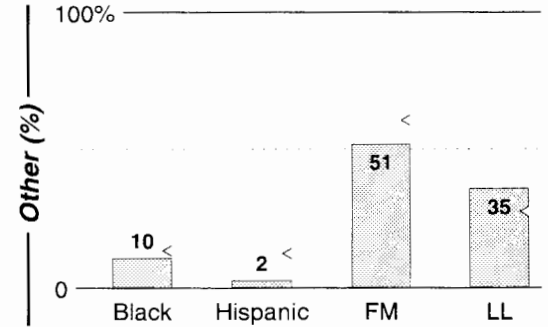

Kalamazoo, MI

Metro Rank: **176** Pop: **231,731** Retail: **$2.909B** Gross Rev: **$13.1M** HH Inc: **$45,416** ↓