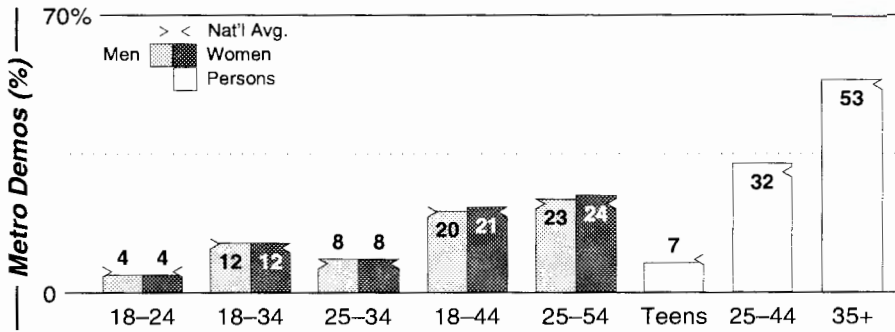

Baltimore, MD (Cont.)

Metro Rank: **20** Pop: **2,509,266** Retail: **$24.663B** Gross Rev: **$119.9M** HH Inc: **$49,138** ↑

Calls	General Manager	Address, City, State ZIP	Phone	Fax	Owner Phone
WAMD-AM	Jim McMahan	PO Box 970, Aberdeen, MD 21001	410-272-4400	410-575-6890	410-272-4400
WASA-AM	Bob Pettit	1726 Reisterstown Rd. #117, Baltimore, MD 21208	410-580-6800	410-580-6810	410-580-6800
WBAL-AM	Edward C. Kiernan	3800 Hooper Ave, Baltimore, MD 21211	410-467-3000	410-467-3291	212-887-6800
WBGR-AM	Alan Hay	305 Washington Ave, Towson, MD 21204	410-825-7700	410-583-2314	212-975-6500
WBIS-AM	Jim Weitzman	1081 Bay Ridge Rd, Annapolis, MD 21403	410-269-0700	410-269-0692	703-532-0400
WBMD-AM	Alan Hay	305 Washington Ave, Towson, MD 21204	410-825-7700	410-583-2314	212-975-6500
WCAO-AM	Jim Dolan	1829 Reisterstown Rd Ste 420, Baltimore, MD 21208	410-653-2200	410-486-8057	606-655-2267
WCBM-AM	Bob Pettit	1726 Reisterstown Rd. #117, Baltimore, MD 21208	410-580-6800	410-580-6810	410-580-6800
WERQ-FM	Pam Somers	100 Saint Paul St, Baltimore, MD 21202	410-332-8200	410-783-4791	301-306-1111
WFSI-FM	Harold Camping	918 Chesapeake Ave, Annapolis, MD 21403	410-268-6200		510-568-6200
WITH-AM	David Ruleman	1901 N Moore St Ste 200, Arlington, VA 22209	410-644-9282	703-807-2248	805-987-0400
WIYY-FM	Edward C. Kiernan	3800 Hooper Ave, Baltimore, MD 21211	410-467-3000	410-467-3291	212-887-6800
WJFK-AM	Alan Hay	1 W Pennsylvania Ave Ste 850, Baltimore, MD 21204	410-823-1570	410-821-5482	212-975-6500
WJRO-AM	George Dietrich	159 8th Ave NW, Glen Burnie, MD 21061	410-761-1590		410-761-1590
WLIF-FM	Alan Hay	1 W Pennsylvania Ave Ste 850, Baltimore, MD 21204	410-823-1570	410-821-5482	212-975-6500
WNAV-AM	Stephen Hopp	PO Box 829, Annapolis, MD 21404	410-263-1430	410-268-5360	410-263-1430
WNST-AM	Paul Kopelke	1550 Hart Rd, Baltimore, MD 21286	410-821-9678	410-828-4699	619-784-6900
WOCT-FM	Jim Dolan	1829 Reisterstown Rd Ste 420, Baltimore, MD 21208	410-825-1043	410-583-5557	606-655-2267
WOLB-AM	Pam Somers	100 Saint Paul St, Baltimore, MD 21202	410-332-8200	410-539-4550	301-306-1111
WPOC-FM	Jim Dolan	711 W 40th St Ste 200, Baltimore, MD 21211	410-366-3693	410-243-1902	
WQSR-FM	Bob Phillips	600 Washington Ave Ste 201, Baltimore, MD 21204	410-825-1000	410-825-2442	212-975-6500
WRBS-FM	Tom Bisset	3600 Georgetown Rd, Baltimore, MD 21227	410-247-4100	410-247-4533	410-247-4100
WRNR-FM	Judy Buddensick	112 Main St Ste 3, Annapolis, MD 21401	410-626-0103	410-267-7634	850-233-6606
WTTR-AM	Jeff Laird	101 WTTR Ln, Westminster, MD 21158	410-848-5511	410-876-5095	570-348-9108
WWIN-AMFM	Pam Somers	100 Saint Paul St, Baltimore, MD 21202	410-332-8200	410-539-4550	301-306-1111
WWLG-AM	Bob Pettit	1726 Reisterstown Rd. #117, Baltimore, MD 21208	410-580-6800	410-580-6810	410-580-6800
WWMX-FM	Alan Hay	600 Washington Ave Ste 201, Baltimore, MD 21204	410-825-1000	410-825-2442	212-975-6500
WXYV-FM	Alan Hay	600 Washington Ave Ste 201, Baltimore, MD 21204	410-828-7722	410-821-8256	212-975-6500
WYRE-AM	Sharon Harrigan	112 Main St Ste 3, Annapolis, MD 21401	410-268-5676	410-268-9263	410-968-9696
WZBA-FM	Jeff Laird	11350 McCormick Rd Plz 3 #701, Hunt Valley, MD 21031	410-771-8484	410-771-1616	570-348-9108