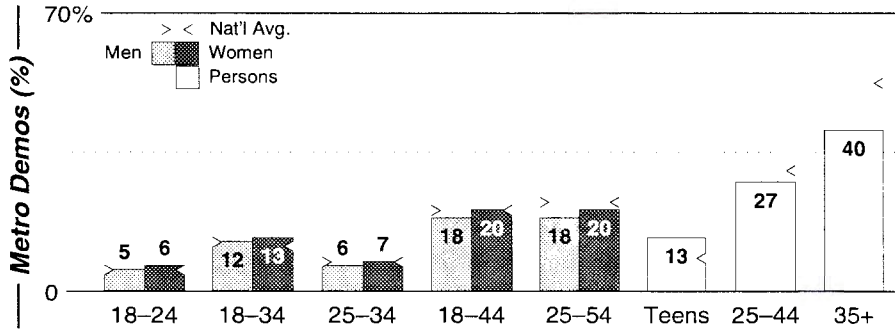

Laredo, TX

Metro Rank: **202** Pop: **201,796** Retail: **$2.097B** Gross Rev: **$3.8M** HH Inc: **$36,950** ↓

Calls	FMT	City of License	Freq	PWR	HAAT	Combo	LMA	Rep	St	Owner	Acq	Price
KBDR	SPAN	Mirando City	100.5	42.0	535				93	Sendero Multimedia	9908	1,675
KJBZ	SPAN	Laredo	92.7	3.0	289	b		KatzH	82	Guerra Enterprises	8912	750
KNEX	SPAN	Laredo	106.1	6.0	174	c	1	CSM	93	Rodriguez Comm	0001 p	3,000 c3
KQUR	CTRY	Laredo	94.9	100.0	810	a	1	Rosln	52	Border Bostrs Inc		
KRRG	CHR	Laredo	98.1	96.0	699	b		Katz	82	Guerra Enterprises	9211	1,200

Calls	FMT	City of License	Freq	Day	Night	Combo	LMA	Rep	St	Owner	Acq	Price	
KLAR	REL	Laredo	1300		1.0 #	0.08			56	Faith & Power Comm	9603	450	
KLNT	TALK	Laredo	1490		1.0	1.00	c	1	CSM	90	Rodriguez Comm	0001 p	c3
KVOZ	REL	Del Mar Hills	890		10.0	1.00			52	La Radio Cristiana	9704	1,850	

Calls	General Manager	Address, City, State ZIP	Phone	Fax	Owner Phone
KBDR-FM	Joe Garza	One South Main Ave, Laredo, TX 78040	956-725-1000	956-718-1000	956-686-8170
KJBZ-FM	Belinda Guerra	902 E Calton Rd, Laredo, TX 78041	956-726-9393	956-724-9915	956-724-9800
KLAR-FM	Hector Patino	PO Box 2517, Laredo, TX 78044	956-723-1300	956-723-9539	956-723-1300
KLNT-FM	Miguel Villarreal	505 Houston St, Laredo, TX 78040	956-725-1491	956-725-3424	214-630-9400
KNEX-FM	Miguel Villarreal	505 Houston St, Laredo, TX 78040	956-725-1491	956-725-3424	214-630-9400
KQUR-FM	Miguel Villarreal	505 Houston St, Laredo, TX 78040	956-725-1491	956-725-3424	830-816-2895
KRRG-FM	Belinda Guerra	902 E Calton Rd, Laredo, TX 78041	956-726-9393	956-724-9915	956-724-9800
KVOZ-AM	Paulino Bernal	PO Box 252, McAllen, TX 78505	956-686-6382	956-686-2999	956-686-6382