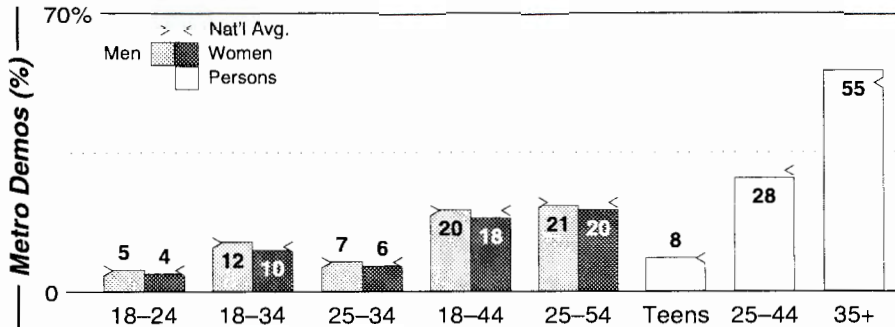

Utica - Rome, NY (Cont.)

Metro Rank: **151** Pop: **291,152** Retail: **$2.756B** Gross Rev: **$9.7M** HH Inc: **$34,844** ↓

Calls	General Manager	Address, City, State ZIP	Phone	Fax	Owner Phone
WADR-AM	Brian Delaney	239 Genesee St Ste 500, Utica, NY 13501	315-797-0803	315-797-7813	606-655-2267
WBRV-AMFM	William Flack	7606 N State St, Lowville, NY 13367	315-348-6628	315-376-8549	315-376-7500
WFRG-FM	Mary Jo Beach	8280 Clark Mills Rd, Whitesboro, NY 13492	315-768-9500	315-736-0720	606-292-0030
WIBX-AM	Mary Jo Beach	8280 Clark Mills Rd, Whitesboro, NY 13492	315-768-9500	315-736-0720	606-292-0030
WKLL-FM	Ed Levine	Kellogg Rd, Washington Mills, NY 13479	315-797-1330	315-738-1073	315-633-0047
WLFH-AM	Kenneth Roser	341 S 2nd Street, Little Falls, NY 13365	315-823-1230	315-823-1231	315-797-9797
WLZW-FM	Mary Jo Beach	8280 Clark Mills Rd, Whitesboro, NY 13492	315-768-9500	315-736-0720	606-292-0030
WNRS-AM	Mindy Barstein	PO Box 927, Ilion, NY 13357	315-866-9200	315-866-6906	315-894-0543
WODZ-FM	Mary Jo Beach	8280 Clark Mills Rd, Whitesboro, NY 13492	315-768-9500	315-736-0720	606-292-0030
WOUR-FM	Brian Delaney	239 Genesee St Ste 500, Utica, NY 13501	315-797-0803	315-797-7813	606-655-2267
WOWB-FM	Kenneth Roser	341 S 2nd Street, Little Falls, NY 13365	315-823-1230	315-823-1231	315-797-9797
WOWZ-FM	Kenneth Roser	341 S 2nd Street, Little Falls, NY 13365	315-823-1230	315-823-1231	315-797-9797
WRCK-FM	Ed Levine	Kellogg Rd, Washington Mills, NY 13479	315-797-1330	315-738-1073	315-633-0047
WRFM-FM	Brian Delaney	239 Genesee St Ste 500, Utica, NY 13501	315-797-0803	315-797-7813	606-655-2267
WRNY-AM	Brian Delaney	239 Genesee St Ste 500, Utica, NY 13501	315-797-0803	315-797-7813	606-655-2267
WRUN-AM	Mary Jo Beach	8280 Clark Mills Rd, Whitesboro, NY 13492	315-768-9500	315-736-0720	606-292-0030
WSKS-FM	Brian Delaney	239 Genesee St Ste 500, Utica, NY 13501	315-797-0803	315-797-7813	606-655-2267
WTLB-AM	Ed Levine	Kellogg Rd, Washington Mills, NY 13479	315-797-1330	315-738-1073	315-633-0047
WUTQ-AM	Brian Delaney	239 Genesee St Ste 500, Utica, NY 13501	315-797-0803	315-797-7813	606-655-2267
WVVC-FM	Mark Russ	1017 Higby Rd, New Hartford, NY 13413	315-793-1007	315-793-1044	315-793-1007
WXUR-FM	Mindy Barstein	PO Box 927, Ilion, NY 13357	315-866-9200	315-866-6906	315-894-0543
WYFY-AM	Leo Galletta	8030 Arrow Ridge Blvd., Charlotte, NC 28273	704-523-5555	704-522-1967	704-523-5555