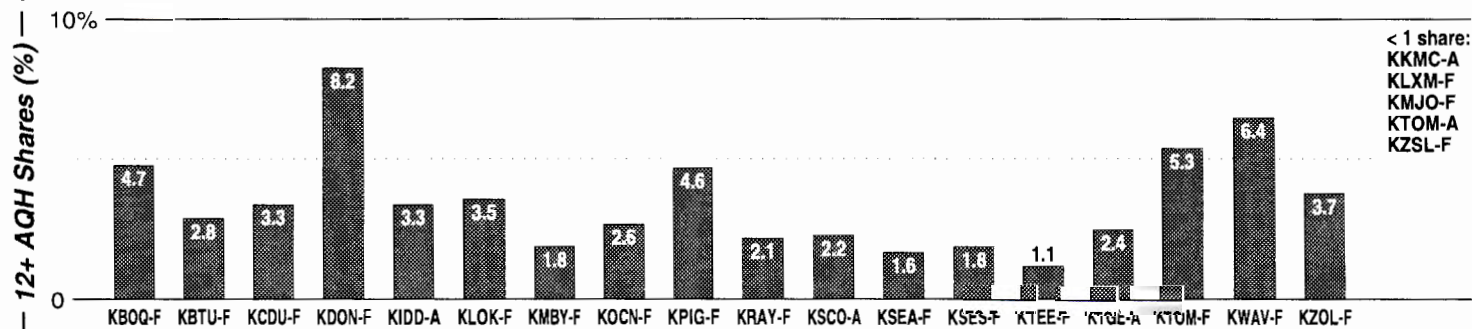

Monterey-Salinas-Santa Cruz (Cont.)

Metro Rank: **74** Pop: **618,885** Retail: **$5.740B** Gross Rev: **$16.0M** HH Inc: **$54,026** ↑