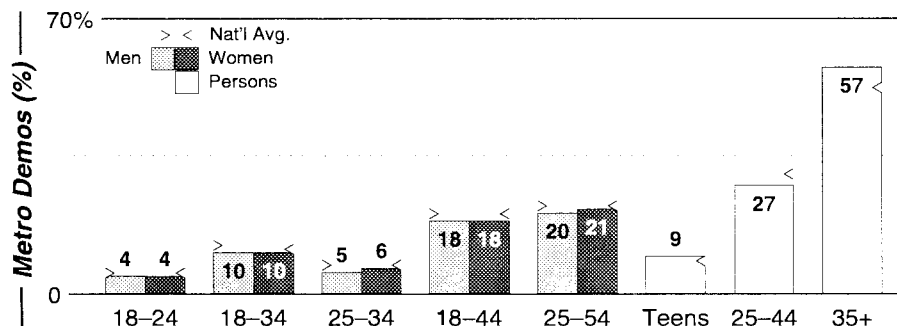

Bluefield, WV

Metro Rank: **253** Pop: **110,357** Retail: **$1.323B** Gross Rev: **$5.0M** HH Inc: **$30,938** ↓