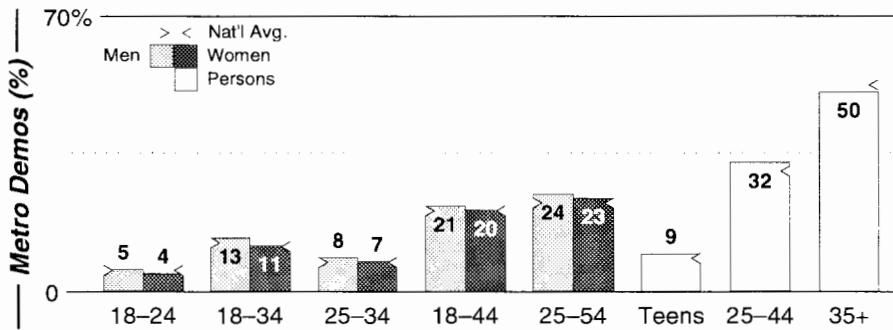

Oxnard - Ventura, CA

Metro Rank: **108** Pop: **471,018** Retail: **$4.285B** Gross Rev: **$11.5M** HH Inc: **$55,017** ↑