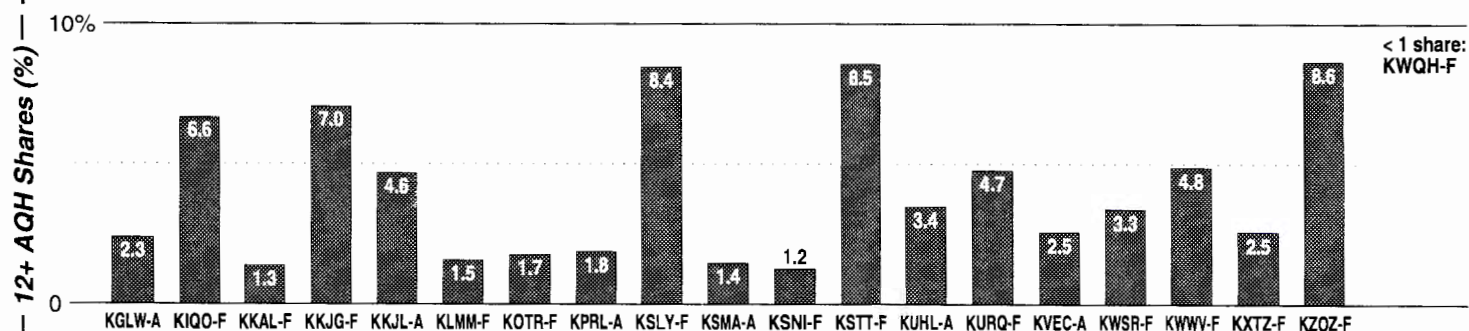

San Luis Obispo, CA (Cont.)

Metro Rank: **165** Pop: **249,123** Retail: **$1.906B** Gross Rev: **$8.2M** HH Inc: **$43,369** ↓