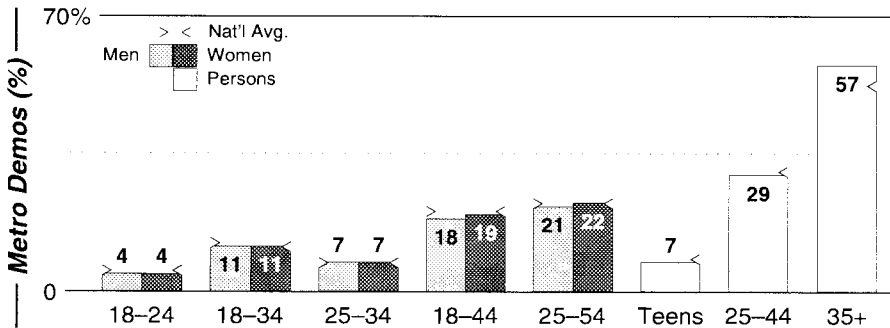

Miami-Ft. Lauderdale-Hollywood (Cont.)

Metro Rank: **12** Pop: **3,722,355** Retail: **$47.927B** Gross Rev: **$247.9M** HH Inc: **$43,919** ↓