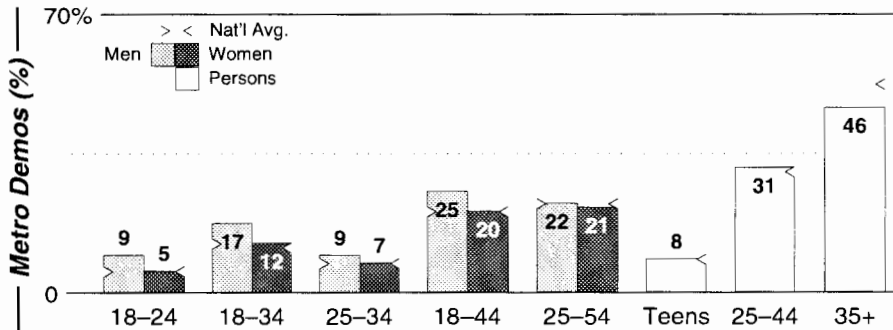

Greenville-New Bern-Jacksonville (Cont.)

Metro Rank: **81** Pop: **573,314** Retail: **$5.774B** Gross Rev: **$22.1M** HH Inc: **$40,625** ↓