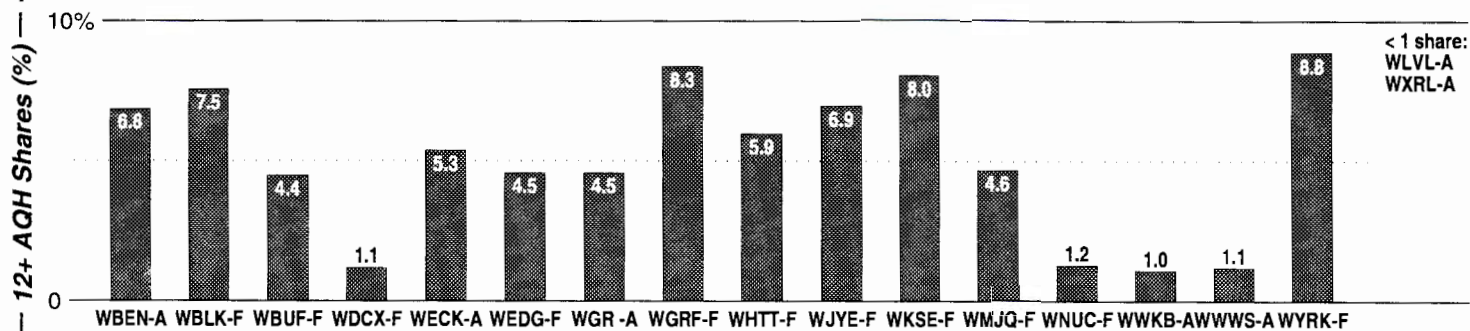

Buffalo-Niagara Falls, NY (Cont.)

Metro Rank: **45** Pop: **1,144,350** Retail: **$10.731B** Gross Rev: **$56.0M** HH Inc: **$39,363** ↓