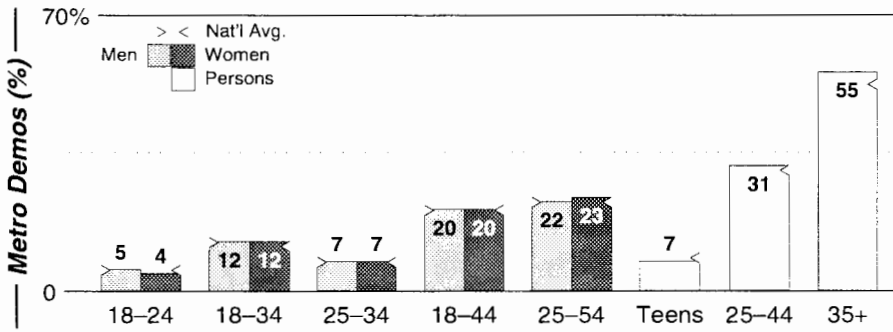

New Haven, CT

Metro Rank: **102** Pop: **465,665** Retail: **$4.240B** Gross Rev: **$17.3M** HH Inc: **$53,580** ↑

Calls	FMT	City of License	Freq	PWR	HAAT	Combo	LMA	Rep	St	Owner	Acq	Price
WKCI	CHR	Hamden	101.3	15.0	876	a		McGvn	69	Clear Channel Comm	9205	14,000
WPLR	AOR	New Haven	99.1	15.0	906			Estmn	44	Cox Radio Inc	9908	p sw
WWYZ	CTRY	Waterbury	92.5	17.0	879	b		Katz	61	AMFM Inc	9910	p
WYBC	URBN	New Haven	94.3	1.8	325	c		D&R	59	Yale Bcstg Co		

Calls	FMT	City of License	Freq	Day	Night	Combo	LMA	Rep	St	Owner	Acq	Price
WAVZ	NOST	New Haven	1300	1.0	1.00	a		McGvn	47	Clear Channel Comm	9212	10
WELI	MOR	New Haven	960	5.0	5.00	a		McGvn	35	Clear Channel Comm	8409	g
WMMW	NOST	Meriden	1470	2.5	2.50			Rosin	47	Buckley Bcstg Corp	9811	630
WQUN	NOST	Hamden	1220	1.0	0.00				60	Quinnipiac College	9608	500
WYBC	URBN	New Haven	1340	1.0	1.00	c		D&R	44	Yale Bcstg Co	9808	775

Calls	General Manager	Address, City, State ZIP	Phone	Fax	Owner Phone
WAVZ-AM	Jim Simonetti	495 Benham St, Hamden, CT 06514	203-248-8814	203-281-7640	606-655-2267
WELI-AM	Jim Simonetti	495 Benham St, Hamden, CT 06514	203-248-8814	203-281-7640	606-655-2267
WKCI-FM	Jim Simonetti	495 Benham St, Hamden, CT 06514	203-248-8814	203-281-2795	606-655-2267
WMMW-AM	Wayne Mulligan	869 Blue Hills Ave, Bloomfield, CT 06002	203-634-4888	203-634-4208	203-661-4307
WPLR-FM	Michael Julian	1191 Dixwell Ave, Hamden, CT 06514	203-287-9070	203-287-8997	404-843-5000
WQUN-AM	Michael Collins	Quinnipiac College, Hamden, CT 06518	203-281-8984	203-287-5372	203-281-8984
WYBC-AMFM	Ephram Lustgarten	PO Box 165, New Haven, CT 06513	203-287-0266	203-287-8997	203-432-4118