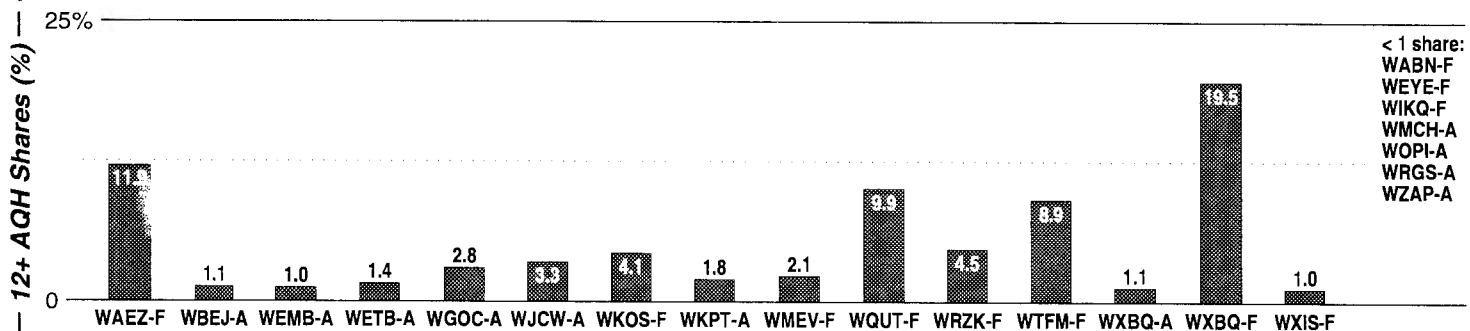

Johnson City-Kingsport-Bristol (Cont.)

Metro Rank: **96** Pop: **467,224** Retail: **$4.517B** Gross Rev: **$16.2M** HH Inc: **$37,370** ↓