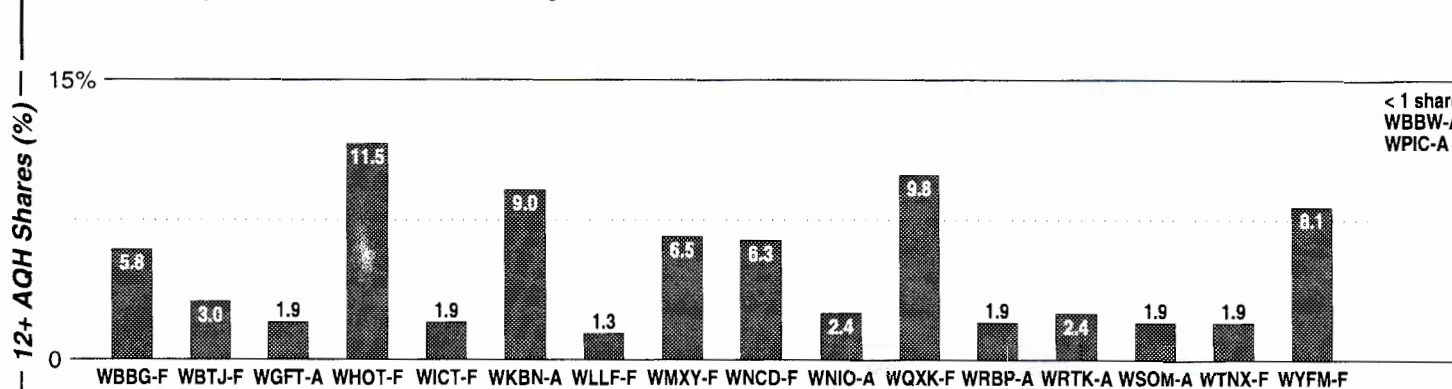

Calls	General Manager	Address, City, State ZIP	Phone	Fax	Owner Phone
WANR-AM	Michael Arch	124 N Park Ave, Warren, OH 44483	330-392-3223	330-392-3223	330-392-3223
WASN-AM	Dan Ott	401 N Blaine Ave, Youngstown, OH 44505	330-746-1330	330-746-6711	
WBBG-FM	Bill Kelly	418 Knox St, Youngstown, OH 44502	330-740-9300	330-783-0060	606-655-2267
WBBW-AM	Larry Weiss	401 N Blaine Ave, Youngstown, OH 44505	330-783-1000	330-783-0060	312-867-0091
WBTJ-FM	William E Kelly Jr	PO Box 9248, Youngstown, OH 44513	330-965-0057	330-965-8277	606-655-2267
WGFT-AM	Linda Thompson-Penny	34 W Federal Plz Ste 1200, Youngstown, OH 44503	330-744-5115	330-744-4020	614-227-2300
WHOT-FM	Larry Weiss	4040 Simon Rd, Youngstown, OH 44512	330-783-1000	330-783-0060	312-867-0091
WICT-FM	Thomas John	6874 Strimbu Dr SE, Brookfield, OH 44403	330-448-5050	330-448-5055	606-655-2267
WKBN-AM	William E Kelly Jr	PO Box 9248, Youngstown, OH 44513	330-965-0057	330-782-8277	606-655-2267
WKTX-AM	Maria Kossanyi	178 North Mecca St, Cortland, OH 44410	330-638-0830	216-221-3638	216-221-0330
WLLF-FM	Larry Weiss	2030 Pine Hollow Blvd, Hermitage, PA 16148	724-346-4113	724-981-4545	312-867-0091
WMXY-FM	William E Kelly Jr	PO Box 9248, Youngstown, OH 44513	330-965-0057	330-965-8277	606-655-2267
WNCD-FM	William E Kelly Jr	PO Box 9248, Youngstown, OH 44513	330-652-0106	330-652-9354	606-655-2267
WNIO-AM	William E Kelly Jr	PO Box 9248, Youngstown, OH 44513	330-740-9300	330-783-0060	606-655-2267
WPAO-AM	Thomas John	6874 Strimbu Dr SE, Brookfield, OH 44403	330-448-5050	330-448-5055	704-341-0944
WPIC-AM	Larry Weiss	2030 Pine Hollow Blvd, Hermitage, PA 16148	724-346-4113	724-981-4545	312-867-0091
WQXK-FM	Larry Weiss	465 E State St, Salem, OH 44460	330-337-9544	330-337-9977	312-867-0091
WRBP-AM	Bill Cusack	34 W Federal Plz Ste 1200, Youngstown, OH 44503	330-744-5115	330-744-4020	614-227-2300
WRTK-AM	William E Kelly Jr	PO Box 9248, Youngstown, OH 44513	330-652-0106	330-652-9354	606-655-2267
WSOM-AM	Larry Weiss	465 E State St, Salem, OH 44460	330-337-9544	330-337-9977	312-867-0091
WTNX-FM	Thomas John	6874 Strimbu Dr SE, Brookfield, OH 44403	330-448-5050	330-448-5055	606-655-2267
WWIZ-FM	Larry Weiss	2030 Pine Hollow Blvd, Hermitage, PA 16148	724-346-4113	724-981-4545	312-867-0091
WYFM-FM	Larry Weiss	4040 Simon Rd, Youngstown, OH 44512	330-783-1000	330-783-0060	312-867-0091