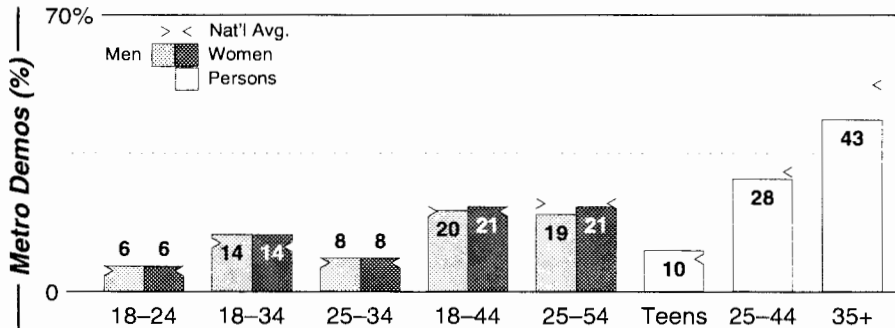

Puerto Rico (Cont.)

Metro Rank: **13** Pop: **3,883,261** Retail: **$14.167B** Gross Rev: **$100.7M** HH Inc: **$24,319** ↓

Calls	General Manager	Address, City, State ZIP	Phone	Fax	Owner Phone
WMEG-FM	Raul Fuster	1607 Ave Ponce de Leon Ste 102, Santurce, PR 00909	787-723-9210	787-723-6673	305-441-6901
WMIO-FM	Francisco Acosta	PO Box 489, Mayaguez, PR 00681	787-834-1290	787-834-9845	787-798-7878
WMSW-AM	Manul Santiago	PO Box 140961, Arecibo, PR 00614	787-879-4094	787-878-4966	787-879-4094
WMTI-AM	Pedro Roman	Calle Bori 1554 Urbanisacion, Caribe SJ, PR 00927	787-274-1800	787-281-9758	787-862-1010
WNEL-AM	Carmen Pagan	PO Box 487, Caguas, PR 00726	787-744-3131	787-743-0252	787-744-3131
WNK-FM	Raul Santiago	PO Box 556, Arecibo, PR 00613	787-880-2607	787-879-1011	
WNRT-FM	Moises Flores	PO Box 13324, Santurce, PR 00908	787-758-8562	787-758-8833	758-8562
WORA-AM	Reynaldo Royo	117 Calle Eleonor Roosevelt, Suit 1San Juan, PR 00918	787-764-1090	787-764-3460	787-764-1090
WORO-FM	Ana Melendez	Carbonell 415, San Juan, PR 00918	787-751-1380	787-758-9967	787-751-1380
WOSO-AM	Sergio Fernandez	PO Box 9023940, San Juan, PR 00902	787-724-4242	787-723-9676	
WOYE-FM	Hilary Hattler	PO Box 949, Guaynabo, PR 00970	787-720-5001	787-265-4090	305-441-6901
WPAB-AM	Alfonso Jimenez	PO Box 7243, Ponce, PR 00732	787-840-5550	787-840-7077	787-840-5550
WPPC-AM	Jose Velazquez	Apartado 9064, Ponce, PR 00732	787-840-7105	787-848-4670	787-840-7105
WPRA-AM	Jose B.Chara	P O BOX 1293, Mayaguez, PR 00681	787-834-6666	787-831-6925	787-834-6666
WPRM-FM	Carmen Pagan	PO Box 487, Caguas, PR 00726	787-744-3131	787-743-0252	787-758-1300
WPRP-AM	Reynaldo Royo	117 Calle Eleonor Roosevelt, Suit 1San Juan, PR 00918	787-764-1090	787-764-3460	787-764-1090
WQBS-AM	Angel Roman	1508 Calleboris urb.antonsanti, San Juan, PR 00927	787-756-8700	787-765-2965	787-756-8700
WQQZ-FM	Jose Arzuaga	PO Box 980, Quebradillas, PR 00678	787-895-0000	787-895-4198	
WRIO-FM	Carmen Pagan	PO Box 487, Caguas, PR 00726	787-744-3131	787-743-0252	787-758-1300
WRRH-FM	Larry Ramos	PO Box 1051, Mayaguez, PR 00650	787-892-6010	787-899-4703	787-892-0010
WRSJ-AM	Luis E-Rosado	PO Box 3986, Carolina, PR 00984	787-750-4090	787-757-1500	787-750-4090
WSAN-FM	Aurelio Roque	1058 Ponce de Leon Ave, San Juan, PR 00907	787-723-9797	787-721-6767	787-723-9797
WSKN-AM	Reynaldo Royo	117 Calle Eleonor Roosevelt, Suit 1San Juan, PR 00918	787-764-1090	787-764-3460	787-764-1090
WTIL-AM	Francisco Acosta	PO Box 489, Mayaguez, PR 00681	787-834-1290	787-834-9845	787-834-7272
WTPM-FM	Juleo Javear	Sector Cuba # 1060, Mayaguez, PR 00680	787-831-9200	787-825-7375	787-831-9200
WUWQ-FM	Huberto Biaggi	PO Box 364668, San Juan, PR 00936	787-758-5800	787-763-1854	787-758-5800
WUNO-AM	Joe Pagan	PO Box 363222, San Juan, PR 00936	787-758-1300	787-751-2319	787-758-1300
WUPR-AM	Jose Martinez	PO Box 868, Utuado, PR 00641	787-894-2460	787-894-4955	787-894-2460
WVJP-FM	Jancel Pereira	PO Box 207, Caguas, PR 00726	787-743-5790	787-746-6996	
WVOZ-AMFM	Pedro R. Collazo	1554 Bori St Urb Caribe, San Juan, PR 00927	787-274-1800	787-281-9758	787-721-8640
WXEW-AM	Victor Calderon	PO Box 100, Yabucoa, PR 00767	787-850-0840	787-850-4055	787-850-0840
WXRF-AM	Raul Fuster	1607 Ave Ponce de Leon Ste 102, Santurce, PR 00909	787-723-9210	787-723-6673	787-274-1800
WXYX-FM	Roberto Davila	Box 15390 HC-67 Rd 174 K5.0, Bayamon, PR 00956	787-785-9390	787-785-9377	
WXZX-FM	Juan Carlos Matos	PO Box 1047, Fajardo, PR 00738	787-860-1065	787-833-7940	
WYKO-AM		34 Doctor Felix Tio St, Sabana Grande, PR 00637	787-267-0880	787-873-5795	787-267-0880
WYQE-FM	Efrain Archilla-Diez	PO Box 9300, Naguabo, PR 00718	787-874-9300	787-874-9290	787-874-9300
WZAR-FM	Julio C. Garcia	PO Box 7213, Ponce, PR 00732	787-842-3038	787-840-0049	787-758-1300
WZMT-FM	Felix Bonnet	PO Box 7302, Ponce, PR 00731	787-840-9300	787-842-2941	305-441-6901
WZNA-AM	Aureo Matos	WZNA 1040 PO Box 7, Moca, PR 00676	787-826-1040	787-826-8077	787-877-1040
WZNT-FM	Hilary Hattler	PO Box 949, Guaynabo, PR 00970	787-720-5001	787-720-2126	305-441-6901