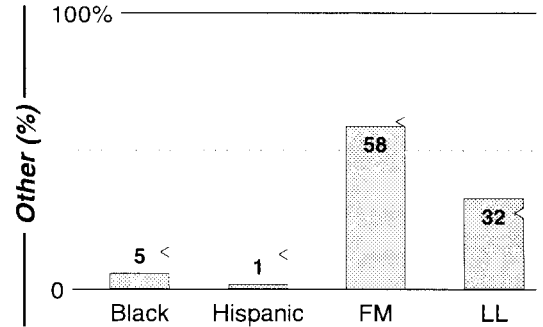

Blacksburg-Christiansburg-Radford-Pulaski

Metro Rank: **214** Pop: **157,858** Retail: **$1.694B** Gross Rev: **$2.5M** HH Inc: **$32,136** ↓