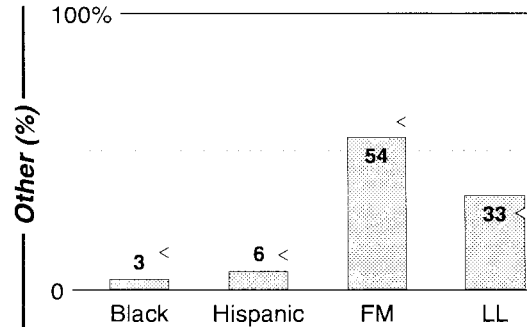

Allentown - Bethlehem

Metro Rank: **67**

Pop: **719,667**

Retail: **\$6.635B**

Gross Rev: **\$26.6M**

HH Inc: **\$48,042** ↑

Calls	FMT	City of License	Freq	PWR	HAAT	Combo	LMA	Rep	St	Owner	Acq	Price
WAEB	CHR	Allentown	104.1	19.4 #	164	a	1	Katz	61	AMFM Inc	9910 p	g
WCTO	CTRY	Easton	96.1	50.0	499	b		McGvn	48	Citadel Comm Corp	9707	g1
WHCY	CTRY	Blairstown	106.3	0.4	860			Katz	73	Nassau Bcstg Ptrs LP	9602	1,925
WLEV	AC	Allentown	100.7	11.0	1073	b		McGvn	47	Citadel Comm Corp	9710	23,000 +
WMGH	AC	Tamaqua	105.5	1.5	469	c			65	HGF Media Group		
WODE	OLD	Easton	99.9	50.0	449	d			50	Nassau Bcstg Ptrs LP	0003 p	c2
WWYY	CTRY	Belvidere	107.1	1.2	719				92	Big City Radio	9808	6,350
WZZO	AOR	Bethlehem	95.1	30.0	630	a	1	Katz	46	AMFM Inc	9910 p	g