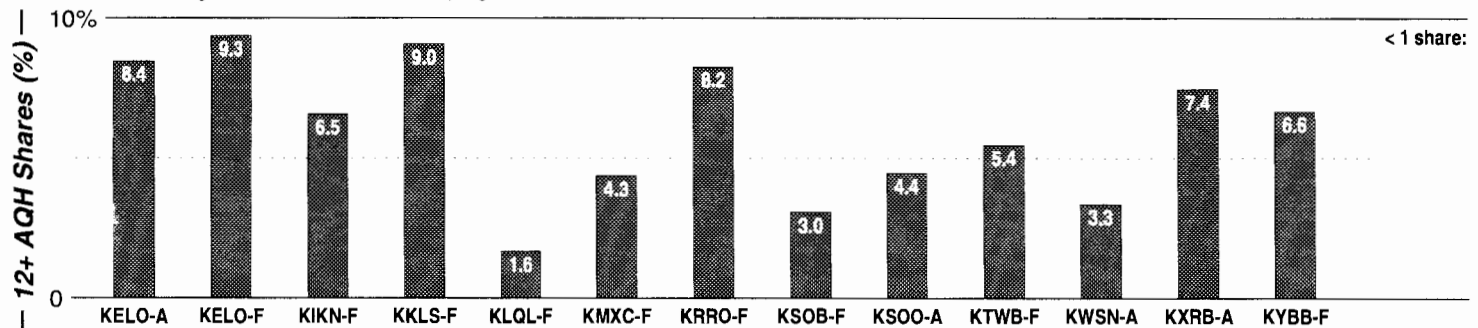

Calls	General Manager	Address, City, State ZIP	Phone	Fax	Owner Phone
KELO-AMFM	Mike Costanzo	500 S Phillips Ave, Sioux Falls, SD 57104	605-331-5350	605-336-0415	612-844-2600
KIKN-FM	Don Jacobs	3205 S Meadow Ave, Sioux Falls, SD 57106	605-361-0300	605-361-5410	507-286-1010
KKLS-FM	Don Jacobs	3205 S Meadow Ave, Sioux Falls, SD 57106	605-361-0300	605-361-5410	507-286-1010
KLQL-FM	Steve Graphenteen	PO Box 599, Luverne, MN 56156	507-283-4444	507-283-4445	402-483-5100
KMXC-FM	Roger Currier	2600 S Spring Ave, Sioux Falls, SD 57105	605-339-1140	605-339-2735	507-286-1010
KNWC-AMFM	David Martin	26908 Marion Rd, Sioux Falls, SD 57108	605-339-1270	605-339-1271	651-631-5000
KQAD-AM	Steve Graphenteen	PO Box 599, Luverne, MN 56156	507-283-4444	507-283-4445	402-483-5100
KRRO-FM	Mike Costanzo	500 S Phillips Ave, Sioux Falls, SD 57104	605-331-5350	605-336-0415	612-844-2600
KSFS-AM	Jim Hockett	305 W 14th St, Sioux Falls, SD 57104	605-333-9646	605-335-8428	320-859-3000
KSOB-FM	Lee Axdahl	2301 W 50th St, Sioux Falls, SD 57105	605-335-6896	605-330-0047	605-335-6896
KSOO-AM	Roger Currier	2600 S Spring Ave, Sioux Falls, SD 57105	605-339-1140	605-339-2735	507-286-1010
KTWB-FM	Mike Costanzo	500 S Phillips Ave, Sioux Falls, SD 57104	605-331-5350	605-336-0415	612-844-2600
KWSN-AM	Mike Costanzo	500 S Phillips Ave, Sioux Falls, SD 57104	605-331-5350	605-336-0415	612-844-2600
KXRB-AM	Don Jacobs	3205 S Meadow Ave, Sioux Falls, SD 57106	605-361-0300	605-361-5410	507-286-1010
KYBB-FM	Roger Currier	2600 S Spring Ave, Sioux Falls, SD 57105	605-339-9999	605-339-2735	507-286-1010