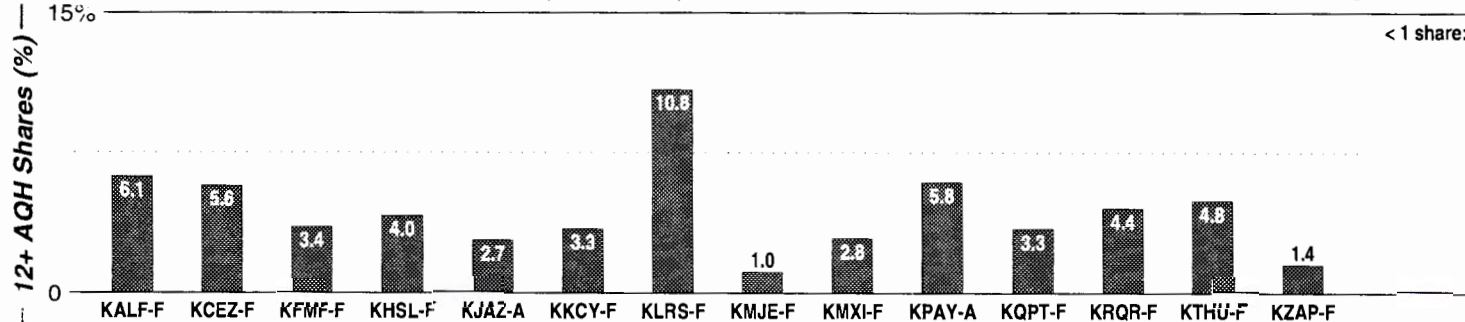

Contact Information	Calls	General Manager	Address, City, State ZIP	Phone	Fax	Owner Phone
	KALF-FM	Dick Stein	1459 Humboldt Rd Ste D, Chico, CA 95928	530-899-3600	530-343-0243	606-292-0030
	KCEZ-FM	Jack Fritz	PO Box 7568, Chico, CA 95927	530-342-2200	530-342-2260	707-546-9185
	KFMF-FM	Dick Stein	1459 Humboldt Rd Ste D, Chico, CA 95928	530-899-3600	530-343-0243	606-292-0030
	KHSL-FM	David Brower	2654 Cramer Ln, Chico, CA 95928	530-345-0021	530-893-2121	503-796-1070
	KJAZ-AM	Mel Peterson	1436 Auburn Blvd, Sacramento, CA 95966	530-533-1340	530-533-1349	916-646-4000
	KKCY-FM	Jack Fritz	PO Box 7568, Chico, CA 95927	530-342-2200	530-342-2260	707-546-9185
	KKXX-AM	Randy Zachary	300 Broadway St, Chico, CA 95928	530-872-5599	530-877-2545	530-872-5599
	KLRS-FM	Jack Fritz	PO Box 7568, Chico, CA 95927	530-342-2200	530-342-2260	707-546-9185
	KMJE-FM	Jack Fritz	PO Box 7568, Chico, CA 95927	530-342-2200	530-342-2260	707-546-9185
	KMXI-FM	David Brower	2654 Cramer Ln, Chico, CA 95928	530-345-0021	530-893-2121	503-796-1070
	KPAY-AM	David Brower	2654 Cramer Ln, Chico, CA 95928	530-345-0021	530-893-2121	503-796-1070
	KQPT-FM	Dick Stein	1459 Humboldt Rd Ste D, Chico, CA 95928	530-899-3600	530-343-0243	606-292-0030
	KRQR-FM	Jack Fritz	PO Box 7568, Chico, CA 95927	530-342-2200	530-342-2260	707-546-9185
	KTHU-FM	Jack Fritz	PO Box 7568, Chico, CA 95927	530-342-2200	530-342-2260	707-546-9185
	KYIX-FM	Randy Zachary	300 Broadway St, Chico, CA 95928	530-872-5599	530-877-2545	530-872-5599
	KZAP-FM	Dave Pack	407 W 9th St, Chico, CA 95928	530-893-1200	530-895-3740	606-292-0030
	KZCO-FM	Ed Bistel	1436 Auburn Blvd, Sacramento, CA 95966	916-646-4000	916-646-1688	916-646-4000