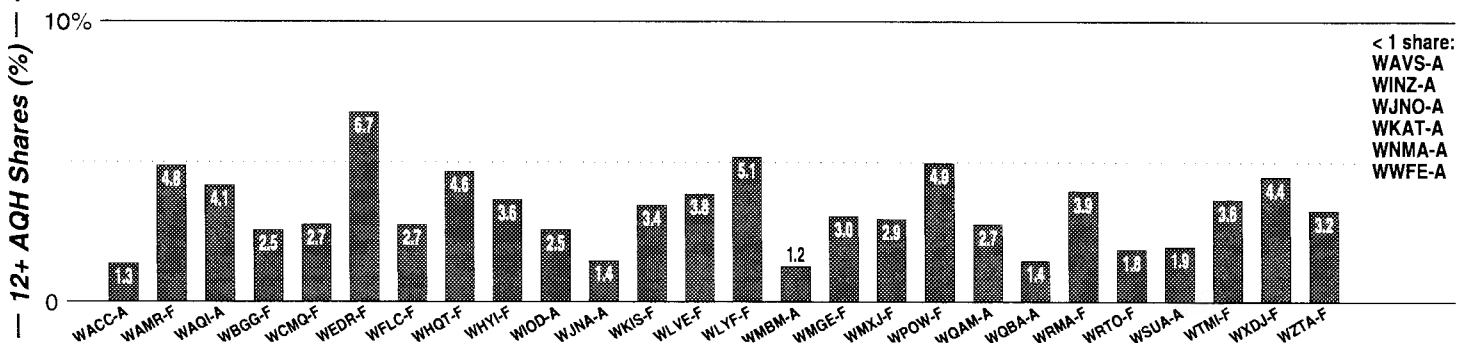

Calls	General Manager	Address, City, State ZIP	Phone	Fax	Owner Phone
WACC-AM	Padre-Federico Capzepon	1779 NW 28th St, Miami, FL 33142	305-638-9729	305-636-3976	
WAFN-AM	Tony Calatayud	8525 NW 53rd Terrace, Ste 109, Miami, FL 33166	305-463-8900	305-594-5777	305-463-5000
WAMR-FM	Claudia Puig	2828 Coral Way Ste 102, Miami, FL 33145	305-447-1140	305-643-1075	214-525-7700
WAQI-AM	Claudia Puig	2828 Coral Way Ste 102, Miami, FL 33145	305-445-4020	305-529-6631	214-525-7700
WAVS-AM	Ray Hooper	6360 SW 41st Pl, Davie, FL 33314	954-584-1170	954-581-6441	954-584-1170
WAXY-AM	Dennis Collins	20450 NW 2nd Ave, Miami, FL 33169	305-653-8811	305-652-5385	336-691-4295
WBGQ-FM	David Ross	194 NW 187th St, Miami, FL 33169	305-654-9494	305-654-9090	606-655-2267
WCMQ-FM	Raul Alarcon	1001 Ponce De Leon Blvd, Coral Gables, FL 33134	305-444-9292	305-461-4466	305-441-6901
WEDR-FM	Jerry Rushin	3790 NW 167th St, Opa Locka, FL 33054	305-623-7711	305-624-2736	404-843-5000
WEXY-AM	J Beattie	412 W Oakland Park Blvd, Fort Lauderdale, FL 33311	954-561-1520	954-561-9830	954-561-1520
WFLC-FM	Robert Green	2741 N 29th Ave, Hollywood, FL 33020	305-444-4404	954-847-3223	404-843-5000
WFTL-AM	Jim Hilliard	2406 S Congress Ave, West Palm Beach, FL 33406	561-432-5100	561-432-5111	561-432-5100
WHQT-FM	Robert Green	2741 N 29th Ave, Hollywood, FL 33020	305-444-4404	954-847-3233	404-843-5000
WHSR-AM	Bob Morency	6699 N Federal Hwy, Boca Raton, FL 33487	561-997-0074	561-997-0476	941-263-5000
WHYI-FM	David Ross	1975 E Sunrise Blvd Ste 400, Fort Lauderdale, FL 33304	954-463-9299	954-522-1441	606-655-2267
WINZ-AM	Ronna Fink-Woulfe	194 NW 187th St, Miami, FL 33169	305-654-9494	305-654-9090	606-655-2267
WIOD-AM	Ronna Fink-Woulfe	194 NW 187th St, Miami, FL 33169	305-654-9494	305-690-6484	606-655-2267
WKAT-AM	Gerardo Reyes	13499 Biscayne Blvd Ste 107, North Miami, FL 33181	305-945-1340	305-945-1362	954-433-2126
WKIS-FM	Joe Bell	9881 Sheridan St, Hollywood, FL 33024	954-431-6200	954-437-2466	941-263-5000
WLQY-AM	Rick Santos	11645 Biscayne Blvd Ste 102B, Miami, FL 33181	305-891-1729	305-891-1583	916-646-4000
WLVE-FM	Ronna Fink-Woulfe	194 NW 187th St, Miami, FL 33169	305-654-9494	305-654-9090	606-655-2267
WLYF-FM	Dennis Collins	20450 NW 2nd Ave, Miami, FL 33169	305-653-8811	305-652-5385	336-691-4295
WMBM-AM	Victor T. Curry	814 1st St, Miami Beach, FL 33139	305-672-1100	305-673-1194	305-672-1100
WMGE-FM	David Ross	1975 E Sunrise Blvd Ste 400, Fort Lauderdale, FL 33304	954-463-9299	954-522-1441	606-655-2267
WMXJ-FM	Dennis Collins	20450 NW 2nd Ave, Miami, FL 33169	305-651-1027	305-652-5385	336-691-4295
WMYM-AM	Scott Schwartz	11300 NW 87th Ct Ste 151, Hialeah Gardens, FL 33018	305-823-0990	305-823-9322	212-456-6118
WNMA-AM	Thomas Martinez	8400 NW 52nd Street, Suite 101, Miami, FL 33166	305-463-5000	305-463-5001	305-463-5000
WOCN-AM	Richard Vega	350 NE 71st St, Miami, FL 33138	305-759-7280	305-759-2276	305-759-7280
WPOW-FM	Greg Reed	20295 NW 2nd Ave Ste 300, Miami, FL 33169	305-653-6796	305-770-1456	941-263-5000
WQAM-AM	Greg Reed	20295 NW 2nd Ave Ste 300, Miami, FL 33169	305-653-6796	305-650-0181	941-263-5000
WQBA-AM	Claudia Puig	2828 Coral Way Ste 102, Miami, FL 33145	305-447-1140	305-643-1075	214-525-7700
WRAU-FM	Raul Alarcon	1001 Ponce De Leon Blvd, Coral Gables, FL 33134	305-444-9292	305-461-4466	
WRHC-AM	Jorge Rodriguez	330 SW 27th Ave Ste 207, Miami, FL 33135	305-541-3300	305-643-6224	305-643-1121
WRMA-FM	Raul Alarcon	1001 Ponce De Leon Blvd, Coral Gables, FL 33134	305-441-6901	305-446-7067	305-441-6901
WRTO-FM	Claudia Puig	2828 Coral Way Ste 102, Miami, FL 33145	305-447-1140	305-643-1075	214-525-7700
WSRF-AM	Carl Nelson	3000 SW 60th Ave, Fort Lauderdale, FL 33314	954-587-1035	954-587-6802	212-592-0411
WSUA-AM	Madile De Seguin	2100 Coral Way, Miami, FL 33145	305-644-6620	305-858-5907	305-644-6620
WTMI-FM	John Burkavage	3225 Aviation Ave, Miami, FL 33133	305-856-9393	305-854-0783	404-843-5000
WVCG-AM	Winsome Charlton	2828 W Flagler St, Miami, FL 33135	305-644-0800	305-644-0030	301-306-1111
WVMQ-FM	Raul Alarcon	1001 Ponce De Leon Blvd, Coral Gables, FL 33134	305-444-9292	305-461-4466	
WWFE-AM	Jorge Rodriguez	330 SW 27th Ave Ste 207, Miami, FL 33135	305-541-3300	305-541-7470	305-643-1121
WWNN-AM	Bob Morency	6699 N Federal Hwy, Boca Raton, FL 33487	561-997-0074	561-987-0476	941-263-5000
WXDJ-FM	Raul Alarcon	1001 Ponce De Leon Blvd, Coral Gables, FL 33134	305-444-9292	305-446-7067	305-441-6901
WZTA-FM	Ronna Fink-Woulfe	194 NW 187th St, Miami, FL 33169	305-654-9494	305-654-9090	606-655-2267