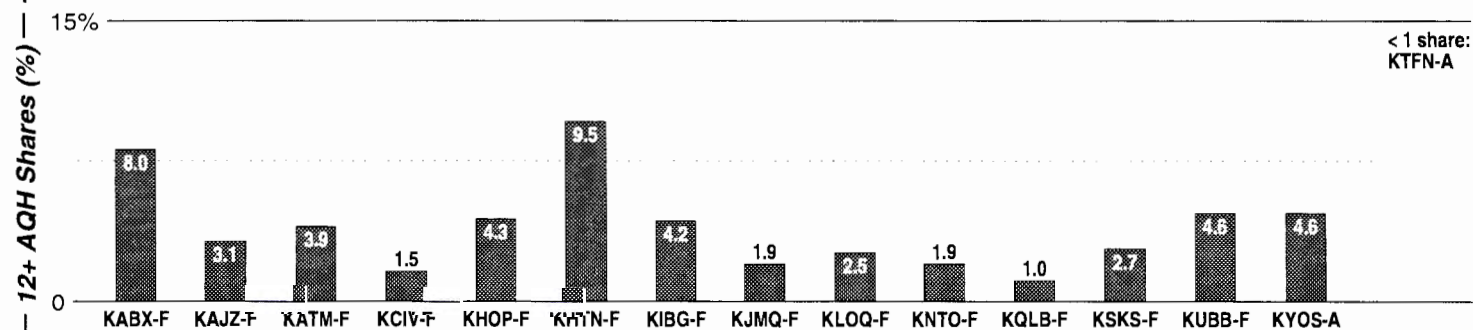

Merced, CA (Cont.)

Metro Rank: **190** Pop: **227,126** Retail: **$1.414B** Gross Rev: **$4.9M** HH Inc: **$33,732** ↓

Calls	General Manager	Address, City, State ZIP	Phone	Fax	Owner Phone
KABX-FM	Edward Hoyt Jr.	PO Box 717, Merced, CA 95341	209-723-2191	209-383-2950	209-723-2191
KAJZ-FM	Edward Hoyt Jr.	PO Box 717, Merced, CA 95341	209-883-8760	209-883-7760	209-723-2191
KAMB-FM	Tim Land	PO Box 2388, Merced, CA 95344	209-723-1015	209-723-1945	209-723-1015
KBYN-FM	Nelson Gomez	PO Box 1039, Hughson, CA 95326	209-883-8760	209-883-8769	209-883-8760
KCIV-FM	Kathleen Reynolds	1031 15th St Ste 1, Modesto, CA 95354	209-524-8999	209-524-9088	913-642-7770
KHTN-FM	Lee Nye	510 W 19th St, Merced, CA 95340	209-383-7900	209-723-8461	203-661-4307
KIBG-FM	Edward Hoyt Jr.	PO Box 717, Merced, CA 95341	209-723-2191	209-383-2950	209-723-2191
KJMQ-FM	Steve Wrath	514 E Bellevue Rd, Atwater, CA 95301	209-358-9723	209-358-9793	775-887-0588
KLBS-AM	J.J. Encarnacao	401 Pacheco Blvd # A, Los Banos, CA 93635	209-826-0578	209-826-1906	209-826-0578
KLOQ-FM	Steve Wrath	514 E Bellevue Rd, Atwater, CA 95301	209-358-9723	209-358-9793	775-887-0588
KNTQ-FM	Nelson Gomez	PO Box 1039, Hughson, CA 95326	209-883-8760	209-883-8769	209-883-8760
KQLB-FM	J.J. Encarnacao	401 Pacheco Blvd # A, Los Banos, CA 93635	209-827-0123	209-826-1906	209-827-0101
KTFN-AM	Steve Wrath	514 E Bellevue Rd, Atwater, CA 95301	209-358-9723	209-358-9793	775-887-0588
KUBB-FM	Lee Nye	510 W 19th St, Merced, CA 95340	209-383-7900	209-723-8461	203-661-4307
KYOS-AM	Edward Hoyt Jr.	PO Box 717, Merced, CA 95341	209-723-2191	209-383-2950	209-723-2191