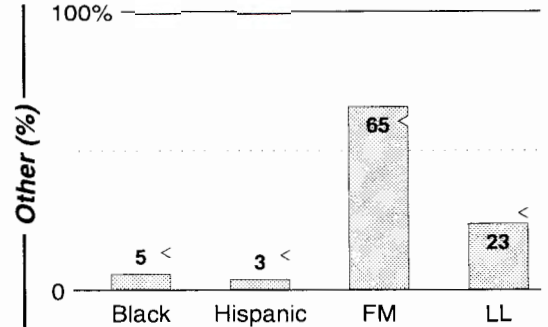

Utica - Rome, NY (Cont.)

Metro Rank: **151** Pop: **291,152** Retail: **$2.756B** Gross Rev: **$9.7M** HH Inc: **$34,844** ↓

Calls	General Manager	Address, City, State ZIP	Phone	Fax	Owner Phone
WADR-AM	Brian Delaney	239 Genesee St Ste 500, Utica, NY 13501	315-797-0803	315-797-7813	606-655-2267
WBRV-AMFM	William Flack	7606 N State St, Lowville, NY 13367	315-348-6628	315-376-8549	315-376-7500
WFRG-FM	Mary Jo Beach	8280 Clark Mills Rd, Whitesboro, NY 13492	315-768-9500	315-736-0720	606-292-0030
WIBX-AM	Mary Jo Beach	8280 Clark Mills Rd, Whitesboro, NY 13492	315-768-9500	315-736-0720	606-292-0030
WKLL-FM	Ed Levine	Kellogg Rd, Washington Mills, NY 13479	315-797-1330	315-738-1073	315-633-0047
WLFH-AM	Kenneth Roser	341 S 2nd Street, Little Falls, NY 13365	315-823-1230	315-823-1231	315-797-9797
WLZW-FM	Mary Jo Beach	8280 Clark Mills Rd, Whitesboro, NY 13492	315-768-9500	315-736-0720	606-292-0030
WNRS-AM	Mindy Barstein	PO Box 927, Ilion, NY 13357	315-866-9200	315-866-6906	315-894-0543
WODZ-FM	Mary Jo Beach	8280 Clark Mills Rd, Whitesboro, NY 13492	315-768-9500	315-736-0720	606-292-0030
WOUR-FM	Brian Delaney	239 Genesee St Ste 500, Utica, NY 13501	315-797-0803	315-797-7813	606-655-2267
WOWB-FM	Kenneth Roser	341 S 2nd Street, Little Falls, NY 13365	315-823-1230	315-823-1231	315-797-9797
WOWZ-FM	Kenneth Roser	341 S 2nd Street, Little Falls, NY 13365	315-823-1230	315-823-1231	315-797-9797
WRCK-FM	Ed Levine	Kellogg Rd, Washington Mills, NY 13479	315-797-1330	315-738-1073	315-633-0047
WRFM-FM	Brian Delaney	239 Genesee St Ste 500, Utica, NY 13501	315-797-0803	315-797-7813	606-655-2267
WRNY-AM	Brian Delaney	239 Genesee St Ste 500, Utica, NY 13501	315-797-0803	315-797-7813	606-655-2267
WRUN-AM	Mary Jo Beach	8280 Clark Mills Rd, Whitesboro, NY 13492	315-768-9500	315-736-0720	606-292-0030
WSKS-FM	Brian Delaney	239 Genesee St Ste 500, Utica, NY 13501	315-797-0803	315-797-7813	606-655-2267
WTLB-AM	Ed Levine	Kellogg Rd, Washington Mills, NY 13479	315-797-1330	315-738-1073	315-633-0047
WUTQ-AM	Brian Delaney	239 Genesee St Ste 500, Utica, NY 13501	315-797-0803	315-797-7813	606-655-2267
WVVC-FM	Mark Russ	1017 Higby Rd, New Hartford, NY 13413	315-793-1007	315-793-1044	315-793-1007
WXUR-FM	Mindy Barstein	PO Box 927, Ilion, NY 13357	315-866-9200	315-866-6906	315-894-0543
WYFY-AM	Leo Galletta	8030 Arrow Ridge Blvd., Charlotte, NC 28273	704-523-5555	704-522-1967	704-523-5555