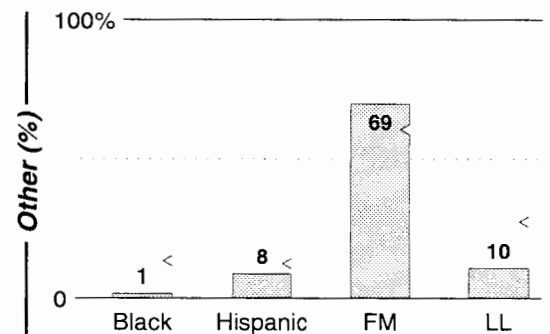

Salt Lake City - Ogden (Cont.)

Metro Rank: **35** Pop: **1,674,344** Retail: **$16.086B** Gross Rev: **$78.0M** HH Inc: **$45,122** ↓