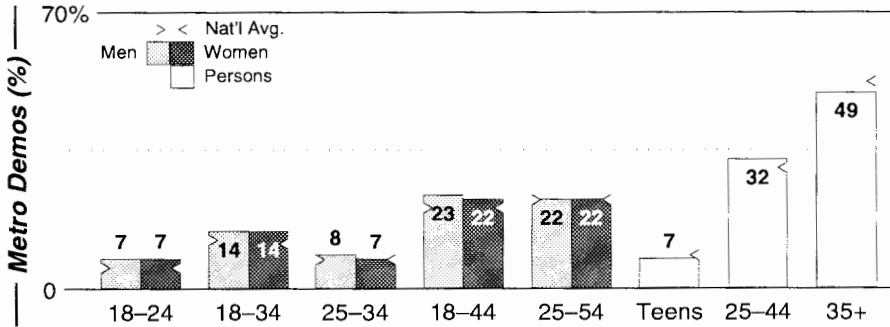

Lincoln, NE

Metro Rank: **172** Pop: **238,558** Retail: **$2.797B** Gross Rev: **$13.4M** HH Inc: **$51,416** ↑