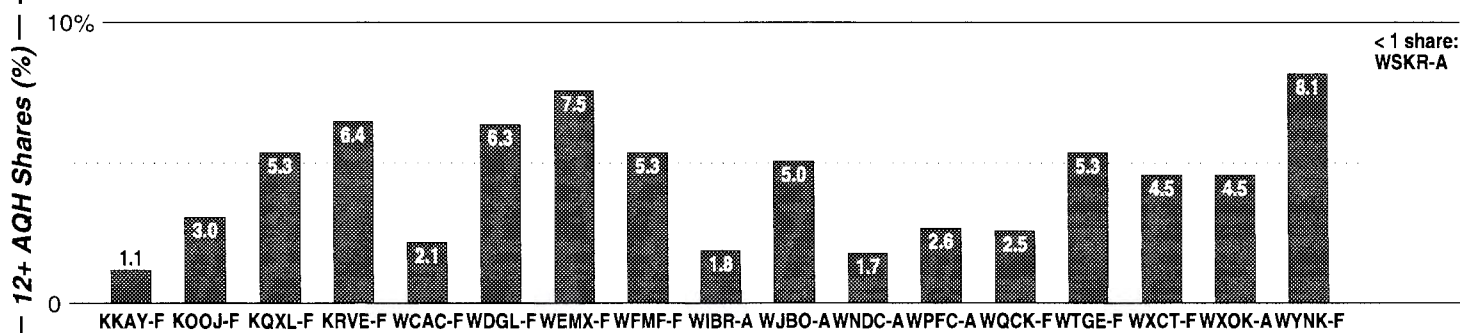

Baton Rouge, LA (Cont.)

Metro Rank: **82** Pop: **583,254** Retail: **$6.666B** Gross Rev: **$28.4M** HH Inc: **$45,636** ↑