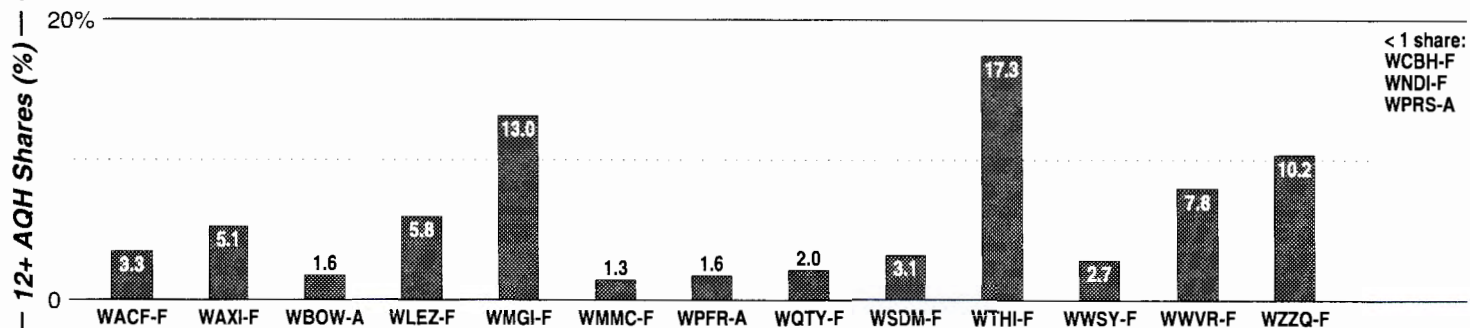

Terre Haute, IN (Cont.)

Metro Rank: **192** Pop: **204,080** Retail: **$3.397B** Gross Rev: **$6.9M** HH Inc: **$37,955** ↓