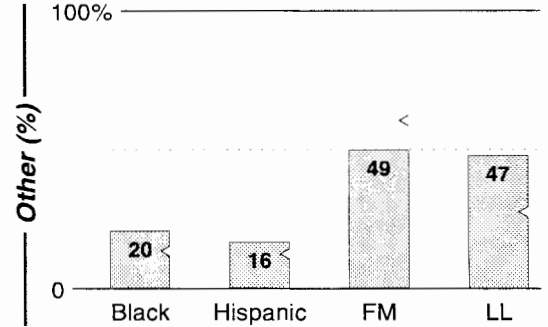

Killeen-Temple, TX

Metro Rank: **149** Pop: **313,214** Retail: **$2.613B** Gross Rev: **$6.9M** HH Inc: **$38,383** ↓