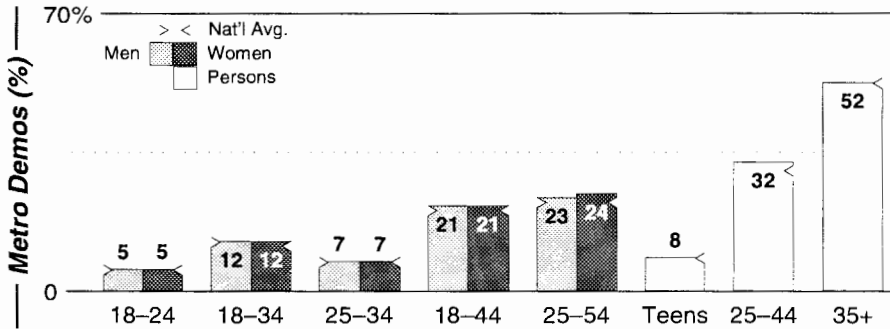

Charlotte-Gastonia-Rock Hill (Cont.)

Metro Rank: **37** Pop: **1,429,982** Retail: **$16.017B** Gross Rev: **$106.7M** HH Inc: **$46,231** ↑