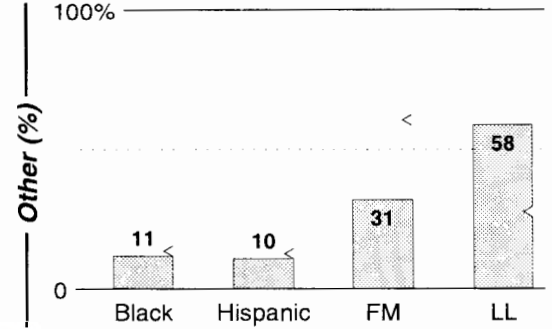

Bridgeport, CT

Metro Rank: **112** Pop: **447,839** Retail: **$6.253B** Gross Rev: **$20.7M** HH Inc: **$79,996** ↑

Calls	FMT	City of License	Freq	PWR	HAAT	Combo	LMA	Rep	St	Owner	Acq	Price
WEBE	AC	Westport	107.9	50.0	384	a		Crstl	82	Nassau Bcstg Ptrs LP	0003 p	g4
WEZN	AC	Bridgeport	99.9	27.5	669			Katz	60	Cox Radio Inc	9704	g
WKCI	CHR	Hamden	101.3	15.0	876			McGvn	69	Clear Channel Comm	9205	14,000
WPLR	AOR	New Haven	99.1	15.0	906			Estmn	44	Cox Radio Inc	9908 p	g

Calls	FMT	City of License	Freq	Day	Night	Combo	LMA	Rep	St	Owner	Acq	Price
WADS	SPAN	Ansonia	690	3.2	0.00				56	Radio Amor Inc	9401	450
WCUM	SPAN	Bridgeport	1450	1.0	1.00				41	Radio Cumbre Bcstg	9007	550 st
WDJZ	SPAN	Bridgeport	1530	5.0	0.00				77	Carrelo, Candido D.	9204	200
WFIF	REL	Milford	1500	5.0	0.00			Salem	65	Blount Comm Group	8204	538
WICC	MOR	Bridgeport	600	1.0	0.50	a		Crstl	26	Nassau Bcstg Ptrs LP	0003 p	g4

Calls	General Manager	Address, City, State ZIP	Phone	Fax	Owner Phone
WADS-AM	Abraham Hernandez	PO Box 384, New Haven, CT 06513	203-777-7690	203-782-3565	203-777-7690
WCUM-AM	Pablo Colon	1862 State Street Ext, Bridgeport, CT 06605	203-335-1450	203-331-9378	203-335-1450
WDJZ-AM	Candido D. Carrelo	175 Church St, Naugatuck, CT 06770	203-723-0678	203-723-7565	203-723-7167
WEBE-FM	Vince Cremona	2 Lafayette Sq, Bridgeport, CT 06604	203-333-9108	203-384-0600	609-452-9696
WEZN-FM	John Ryan	10 Middle St, Bridgeport, CT 06604	203-366-9321	203-336-9988	404-843-5000
WFIF-AM	Bill Blount	90 Kay Ave, Milford, CT 06460	203-878-5915		401-737-0700
WICC-AM	Vince Cremona	2 Lafayette Sq, Bridgeport, CT 06604	203-366-6000	203-384-0600	609-452-9696