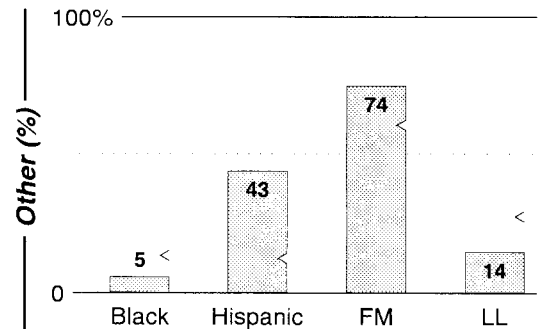

Fresno (Cont.)

Metro Rank: **65** Pop: **808,993** Retail: **$6.464B** Gross Rev: **$36.1M** HH Inc: **$35,975** ↓