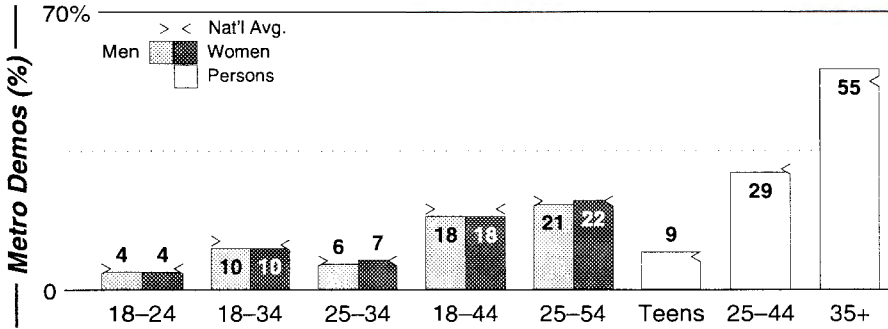

Topeka, KS

Metro Rank: **181** Pop: **221,778** Retail: **$2.198B** Gross Rev: **$9.1M** HH Inc: **$39,742** ↓