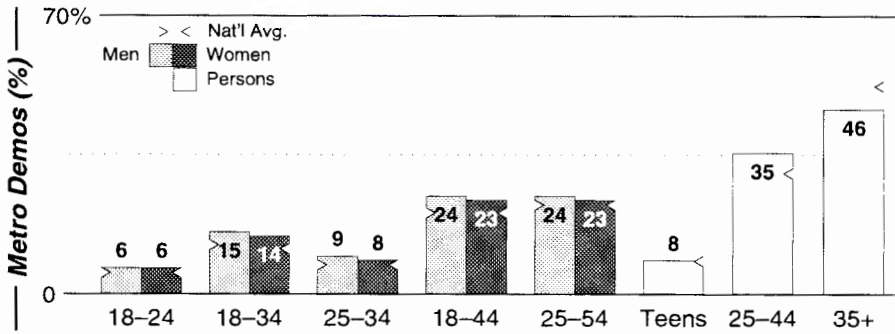

Austin, TX (Cont.)

Metro Rank: **49**

Pop: **1,139,168**

Retail: **$14.956B**

Gross Rev: **$78.3M**

HH Inc: **$49,827** ↑

Calls	General Manager	Address, City, State ZIP	Phone	Fax	Owner Phone
KAHK-FM	Daryl O'Neil	911 W Anderson Ln Ste 107, Austin, TX 78757	512-419-1077	512-419-9328	801-524-2600
KAMX-FM	John Hiatt	4301 Westbank Dr Escalade B, Austin, TX 78746	512-327-9595	512-329-6255	212-975-6500
KASE-FM	Dusty Black	PO Box 380, Austin, TX 78767	512-495-1300	512-495-9423	214-922-8700
KELG-AM	Joe Garcia	7524 N Lamar Blvd. Ste. 200, Austin, TX 78752	512-453-1491	512-458-0700	512-453-1491
KEYI-FM	Judy Lakin	811 Barton Springs Rd Ste 100, Austin, TX 78704	512-474-9233	512-397-1400	214-525-7700
KFIT-AM	Darrell Martin	PO Box 160158, Austin, TX 78716	512-328-8400	512-328-8437	512-328-8400
KFMK-FM	Dusty Black	PO Box 380, Austin, TX 78767	512-495-1300	512-397-1400	214-922-8700
KFON-AM	Judy Lakin	811 Barton Springs Rd Ste 100, Austin, TX 78704	512-474-9233	512-397-1400	
KGSR-FM	Scott Gillmore	8309 N Interstate 35, Austin, TX 78753	512-832-4000	512-832-4042	512-832-4001
KHFI-FM	Judy Lakin	811 Barton Springs Rd Ste 100, Austin, TX 78704	512-474-9233	512-397-1400	606-655-2267
KIXL-AM	Gene Bender	11615 Angus Rd Ste 120B, Austin, TX 78759	512-372-9700	512-372-9088	512-372-9700
KJCE-AM	John Hiatt	4301 Westbank Dr Escalade B, Austin, TX 78746	512-327-9595	512-329-6257	212-975-6500
KJFK-FM	Mark Stacey	12710 Research Blvd Ste 390, Austin, TX 78759	512-331-9191	512-331-9933	570-348-9108
KKLB-FM	Joe Garcia	7524 N Lamar Blvd. Ste. 200, Austin, TX 78752	512-453-1491	512-458-0700	512-453-1491
KMJ-FM	John Hiatt	4301 Westbank Dr Escalade B, Austin, TX 78746	512-327-9595	512-329-6257	212-975-6500
KLBJ-AMFM	Scott Gillmore	8309 N Interstate 35, Austin, TX 78753	512-832-4000	512-832-4063	512-832-4001
KLNC-FM	Scott Gillmore	8309 N Interstate 35, Austin, TX 78753	512-832-4000	512-832-4081	512-832-4001
KPEZ-FM	Judy Lakin	811 Barton Springs Rd Ste 100, Austin, TX 78704	512-474-9233	512-397-1410	606-655-2267
KQBT-FM	John Hiatt	4301 Westbank Dr Escalade B, Austin, TX 78746	512-327-9595	512-329-5203	212-975-6500
KQQA-AM	Mike McGregor	1707 N Mays St, Round Rock, TX 78664	512-218-0111	512-218-0129	512-218-0111
KQQQ-FM	Mike McGregor	1707 N Mays St, Round Rock, TX 78664	512-218-0111	512-218-0129	512-218-0111
KROX-FM	Scott Gilmore	8309 N Interstate 35, Austin, TX 78753	512-832-4000	512-832-4071	512-832-4001
KTAE-AM	Jose Luis Munoz	3307 North Glenn Drive #175, Austin, TX 78731	512-365-8422	512-452-8367	
KTXZ-AM	Joe Garcia	7524 N Lamar Blvd. Ste. 200, Austin, TX 78752	512-453-1491	512-458-0700	512-453-1491
KUOL-AM	Paulino Bernal	PO Box 252, McAllen, TX 78505	956-686-6382	956-686-2999	956-686-6382
KVET-AMFM	Dusty Black	PO Box 380, Austin, TX 78767	512-495-1300	512-495-9423	214-922-8700

Contact Information