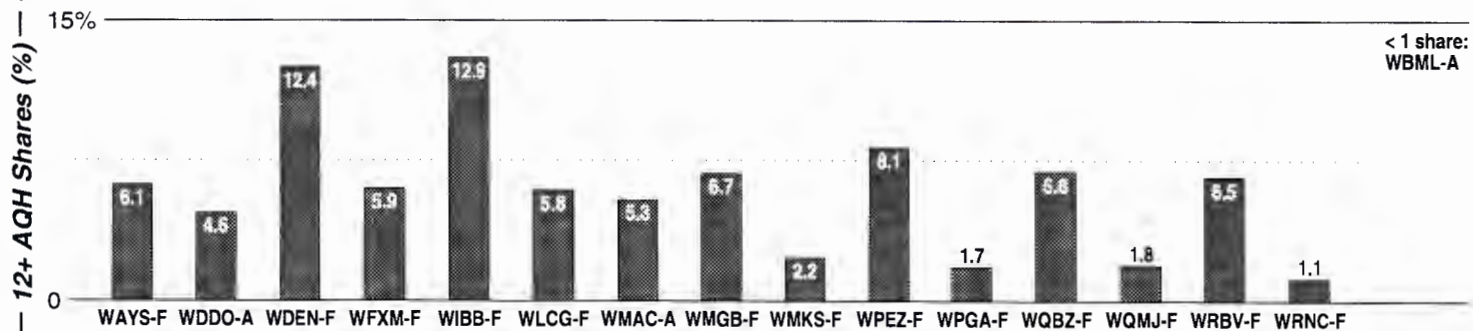

Macon, GA (Cont.)

Metro Rank: **147** Pop: **315,853** Retail: **$4.0+ 5B** Gross Rev: **$12.9M** HH Inc: **$36,431** ↓