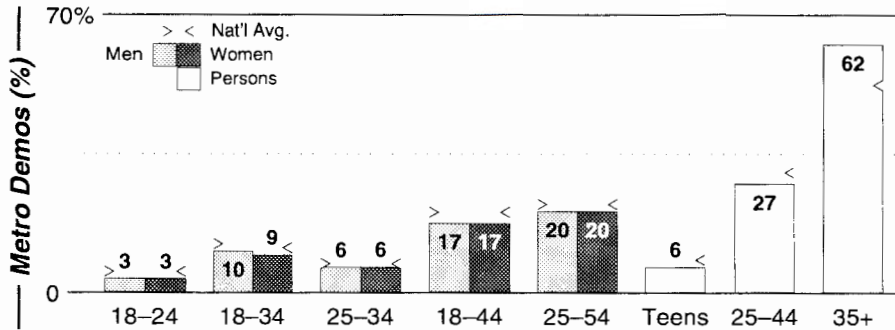

West Palm Beach-Boca Raton (Cont.)

Metro Rank: **50** Pop: **1,062,308** Retail: **$14.886B** Gross Rev: **$54.7M** HH Inc: **$56,513** ↑

Calls	General Manager	Address, City, State ZIP	Phone	Fax	Owner Phone
WAFB-AM	Robby Castellanos	530 E Alverdez Ave, Clewiston, FL 33440	941-983-6106	941-983-6109	941-983-6106
WBGF-FM	Phil Haire	2001 State Rd # 715, Belle Glade, FL 33430	561-996-2063	561-996-1852	800-208-6869
WBZT-AM	RW Schmidt	3071 Continental Dr, West Palm Beach, FL 33407	561-616-6600	561-881-8880	606-655-2267
WDBE-AM	George Mills	2710 West Atlantic, Del Ray, FL 33445	561-278-1420	561-997-0476	561-998-8000
WDBF-AM	George Mills	2710 West Atlantic, Del Ray, FL 33445	561-278-1420	561-278-1898	561-998-8000
WDJA-AM	Jim Hilliard	2406 S Congress Ave, West Palm Beach, FL 33406	561-432-5100	561-432-5111	561-432-5100
WEAT-FM	Lee Strasser	701 Northpoint Pkwy Ste 500, West Palm Beach, FL 33407	561-686-9505	561-689-4043	212-975-6500
WIRK-FM	Lee Strasser	701 Northpoint Pkwy Ste 500, West Palm Beach, FL 33407	561-686-9505	561-640-9065	212-975-6500
WJBW-FM	George Mills	2710 West Atlantic, Del Ray, FL 33445	561-278-1420	561-278-0476	561-998-8000
WJNA-AM	Jim Hilliard	2406 S Congress Ave, West Palm Beach, FL 33406	561-432-5100	561-432-5111	561-432-5100
WJNO-AM	RW Schmidt	3071 Continental Dr, West Palm Beach, FL 33407	561-616-6600	561-626-9776	606-655-2267
WJNX-AM	RW Schmidt	3071 Continental Dr, West Palm Beach, FL 33407	561-616-6600	561-838-4357	606-655-2267
WKGR-FM	RW Schmidt	3071 Continental Dr, West Palm Beach, FL 33407	561-616-6600	561-616-6600	606-655-2267
WLDI-FM	RW Schmidt	3071 Continental Dr, West Palm Beach, FL 33407	561-616-6600	561-616-6177	606-655-2267
WLVJ-AM	Ron G Smith	1601 Belvedere Rd Ste 204E, West Palm Beach, FL 33406	561-688-9585	561-688-9601	561-432-5100
WMBX-FM	Patty Larschan	901 Northpoint Pkwy, Ste 400, West Palm Beach, FL 33407	561-616-4600	561-684-6311	212-975-6500
WMNE-AM	Ken Beedley	5033 Okeechobee Blvd, West Palm Beach, FL 33417	561-687-1960	561-687-4221	212-355-7200
WOLL-FM	RW Schmidt	3071 Continental Dr, West Palm Beach, FL 33407	561-616-6600	561-835-1299	606-655-2267
WPBR-AM	Emil Antonoff	PO Box 1340, Lake Worth, FL 33460	561-582-7401	561-582-9254	561-582-7401
WPBZ-FM	Patty Larschan	901 Northpoint Pkwy, Ste 400, West Palm Beach, FL 33407	561-616-4600	561-684-6311	212-975-6500
WPSP-AM	Lissette Diaz	5730 Corporate Way Ste 210, West Palm Beach, FL 33407	561-687-9350	561-687-3398	407-830-0800
WRLX-FM	Jim Hilliard	2406 S Congress Ave, West Palm Beach, FL 33406	561-432-5100	561-432-5111	561-432-5100
WRMF-FM	Jim Hilliard	2406 S Congress Ave, West Palm Beach, FL 33406	561-432-5100	561-432-5111	561-432-5100
WSBR-AM	Bob Morency	6699 N Federal Hwy, Boca Raton, FL 33487	561-997-0074	561-997-0476	941-263-5000
WSWN-AM	Phil Haire	2001 State Rd # 715, Belle Glade, FL 33430	561-996-2063	561-996-1852	800-208-6869
WWLV-FM	RW Schmidt	3071 Continental Dr, West Palm Beach, FL 33407	561-616-6600	561-965-1102	606-655-2267
WWRF-AM	Max Hopkins	1939 7th Ave N, Lake Worth, FL 33461	561-585-5533	561-585-0131	561-625-5900