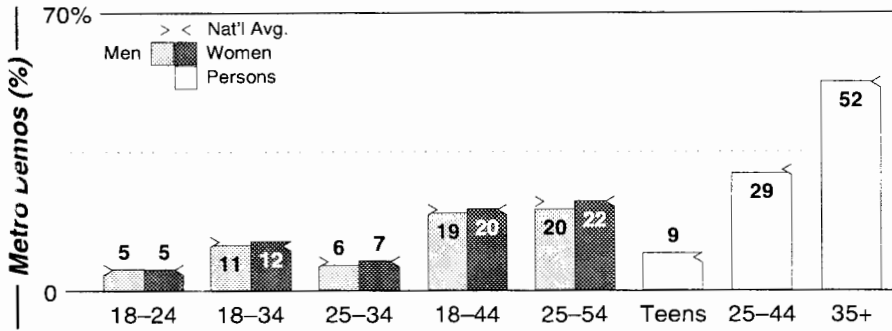

Jackson, TN

Metro Rank: **267** Pop: **87,120** Retail: **$1.052B** Gross Rev: **$7.6M** HH Inc: **$42,833** ↓