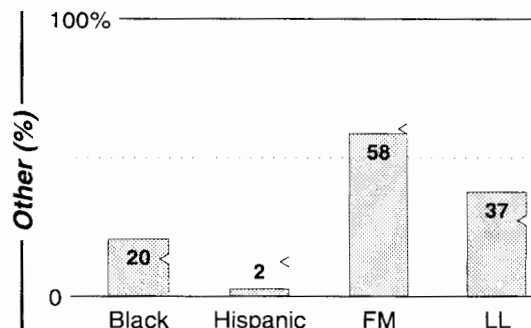

Biloxi-Gulfport-Pascagoula, MS (Cont.)

Metro Rank: **136** Pop: **353,308** Retail: **$2.832B** Gross Rev: **$10.2M** HH Inc: **$39,170** ↓

Calls	General Manager	Address, City, State ZIP	Phone	Fax	Owner Phone
WBSL-AM	Ira Hatchett	1190 Casino Magic Dr, Bay Saint Louis, MS 39520	228-467-1190	228-467-5295	228-467-7009
WCPR-FM	Steve Fehder	212 Debuys Rd, Biloxi, MS 39531	228-388-2001	228-388-1007	831-655-6350
WGCM-AMFM	Morgan Dowdy	PO Box 2369, Gulfport, MS 39505	228-832-5111	228-832-7699	228-896-5500
WJZD-FM	Rip Daniels	PO Box 6216, Gulfport, MS 39506	228-896-5307	228-896-5703	228-896-5307
WKNN-FM	Reggie Bates	PO Box 4606, Biloxi, MS 39535	228-388-2323	228-388-2362	
WLNF-FM	Buddy Baylor	PO Box 2369, Gulfport, MS 39505	228-604-4487	228-868-0095	228-896-5500
WMJY-FM	Reggie Bates	PO Box 4606, Biloxi, MS 39535	228-388-2323	228-388-2362	
WOSM-FM	Charles H. Cooper	4720 Radio Rd, Ocean Springs, MS 39564	228-875-9031	228-875-6461	228-875-9031
WQFX-AM	James Black	336 Rodenberg Ave, Biloxi, MS 39531	228-374-9739	228-374-5606	228-374-9739
WQYZ-FM	Greg Arnold	PO Box 4779, Biloxi, MS 39535	228-374-8800	228-872-0670	765-378-2080
WROA-AM	Morgan Dowdy	PO Box 2369, Gulfport, MS 39505	228-832-5111	228-832-7699	228-896-5500
WUJM-FM	Steve Fehder	212 Debuys Rd, Biloxi, MS 39531	228-388-2001	228-388-1007	831-655-6350
WVMI-AM	Gary Michiels	PO Box 1459, Biloxi, MS 39533	228-374-1570	228-374-1576	831-655-6350
WXBD-AM	Steve Fehder	212 Debuys Rd, Biloxi, MS 39531	228-388-2001	228-388-1007	831-655-6350
WXRG-FM	Steve Fehder	212 Debuys Rd, Biloxi, MS 39531	228-388-2001	228-388-1007	831-655-6350
WXYK-FM	Steve Fehder	212 Debuys Rd, Biloxi, MS 39531	228-388-2001	228-388-1007	831-655-6350
WZKX-FM	Morgan Dowdy	PO Box 2369, Gulfport, MS 39505	228-896-5500	228-896-3724	228-896-5500
WZZJ-AM	Kevin Grady	5115 Telephone Rd, Pascagoula, MS 39567	228-762-5683	228-762-1222	228-762-5683