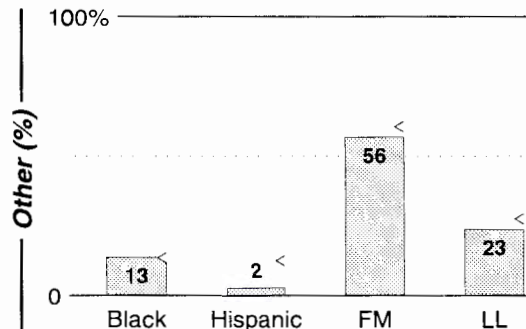

Youngstown - Warren, OH (Cont.)

Metro Rank: **97** Pop: **476,044** Retail: **$5.344B** Gross Rev: **$21.5M** HH Inc: **$38,193** ↓