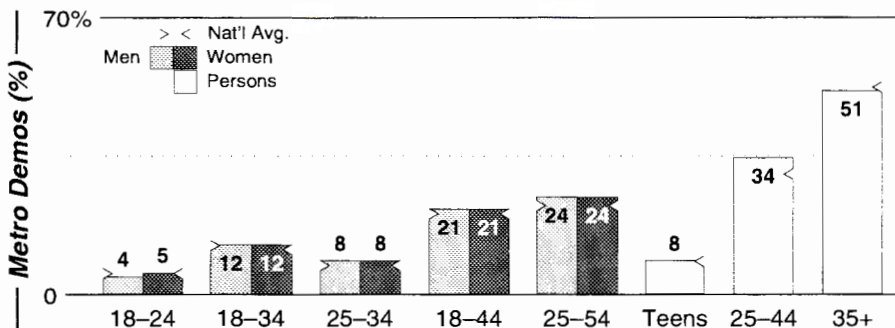

Portsmouth-Dover-Rochester, NH

Metro Rank: 117 Pop: 436,704 Retail: $5.761B Gross Rev: $16.2M HH Inc: $53,259 ↑