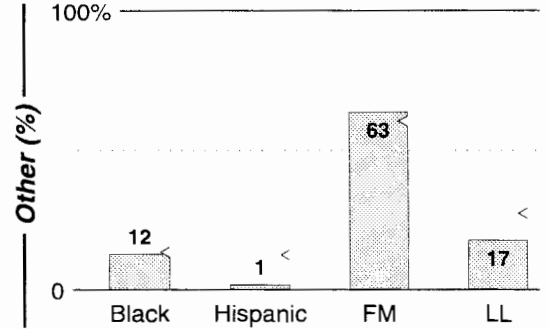

Cincinnati (Cont.)

Metro Rank: **26** Pop: **1,971,156** Retail: **$21.624B** Gross Rev: **$127.9M** HH Inc: **$47,147** ↑

Calls	General Manager	Address, City, State ZIP	Phone	Fax	Owner Phone
WAKW-FM	Gerald Croucher	Po Box 24 G, Cincinnati, OH 45201	513-542-9393	513-542-9333	732-469-0991
WAOL-FM	Richard Plessinger	8354 Fryer Rd, Georgetown, OH 45121	937-378-6151	937-378-4143	937-377-2209
WAQZ-FM	Mike Fredrick	PO Box 27, Lebanon, OH 45036	513-932-0880		212-975-6500
WAXZ-FM	Richard Plessinger	8354 Fryer Rd, Georgetown, OH 45121	937-378-6151	937-378-4143	937-377-2209
WBOB-AM	John Rohm	625 Eden Park Dr Ste 1050, Cincinnati, OH 45202	513-721-1050	513-562-3060	805-987-0400
WCIN-AM	John Thomas	3540 Reading Rd, Cincinnati, OH 45229	513-281-7180	513-281-6125	513-281-7180
WCKY-AM	Mike Kenney	1111 Saint Gregory St, Cincinnati, OH 45202	513-421-9724	513-723-9221	606-655-2267
WCNW-AM	Vernon Baldwin	8686 Michael Ln, Fairfield, OH 45014	513-829-7700		513-829-7700
WCVG-AM	Tracie Hunter	PO Box 15034, Covington, KY 41015	606-291-2255	606-655-4345	937-377-2209
WEBN-FM	Alene Grevey	1111 Saint Gregory St, Cincinnati, OH 45202	513-621-9326	513-784-1249	606-655-2267
WGRR-FM	Jim Bryant	2060 Reading Rd, Cincinnati, OH 45202	513-321-8900		212-975-6500
WIOK-FM	Janet Hammond	PO Box 50, Falmouth, KY 41040	859-472-1075	859-472-2875	606-472-1075
WIZF-FM	Steve Love	1821 Summit Rd Ste 400, Cincinnati, OH 45237	513-679-6000	513-679-6014	513-679-6006
WKFS-FM	Alene Grevey	1906 Highland Ave, Cincinnati, OH 45219	513-763-5477	513-421-3299	606-655-2267
WKRC-AM	Mike Kenney	1111 Saint Gregory St, Cincinnati, OH 45202	513-241-1550	513-723-9221	606-655-2267
WKRQ-FM	Jim Bryant	2060 Reading Rd, Cincinnati, OH 45202	513-699-5102		212-975-6500
WLW-AM	Mike Kenney	1111 Saint Gregory St, Cincinnati, OH 45202	513-241-9597	513-241-5427	606-655-2267
WMOH-AM	Kert Radel	2081 Fairgrove Ave, Hamilton, OH 45011	513-863-1111	513-863-6856	419-422-5151
WMOJ-FM	Todd Markiwicz	895 Central Ave St 900, Cincinnati, OH 45202	513-241-9500	513-241-6689	717-852-2139
WNKR-FM	Ron Lawson	PO Box 182, Dry Ridge, KY 41035	859-824-9106	859-824-9835	606-824-9106
WNLT-FM	Vernon Baldwin	8686 Michael Ln, Fairfield, OH 45014	513-829-7700		513-829-7700
WNOP-AM	William Sutton	1518 Dalton Ave, Cincinnati, OH 45214	513-421-9667	513-381-0606	
WOFX-FM	Alene Grevey	1111 Saint Gregory St, Cincinnati, OH 45202	513-621-9326	513-784-1249	606-655-2267
WOXY-FM	Doug Balogh	5120 College Corner Rd, Oxford, OH 45056	513-523-4114	513-523-1412	513-523-4114
WRRM-FM	Dan Swensson	895 Central Ave St 900, Cincinnati, OH 45202	513-241-9898	513-241-6689	717-852-2139
WSAI-AM	Mike Kenney	1111 Saint Gregory St, Cincinnati, OH 45202	513-421-9724	513-241-0358	606-655-2267
WSCH-FM	John Schuler	6857 Salem Ridge Rd, Aurora, IN 47001	812-438-2777	812-438-3495	812-438-2777
WTSJ-AM	Donald C. Lambert	635 W 7th St Ste 400, Cincinnati, OH 45203	513-579-1050	513-421-0821	805-987-0400
WUBE-AM/FM	John Rohm	625 Eden Park Dr Ste 1050, Cincinnati, OH 45202	513-721-1050	513-562-3030	212-975-6500
WVMX-FM	Alene Grevey	1906 Highland Ave, Cincinnati, OH 45219	513-763-6499	513-763-5751	606-655-2267
WYGY-FM	John Rohm	625 Eden Park Dr Ste 1050, Cincinnati, OH 45202	513-721-1050	513-562-3030	805-987-0400