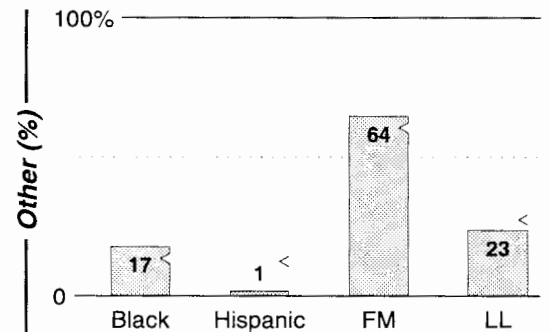

Roanoke-Lynchburg, VA (Cont.)

Metro Rank: **105** Pop: **454,708** Retail: **$6.209B** Gross Rev: **$20.0M** HH Inc: **$40,496** ↓