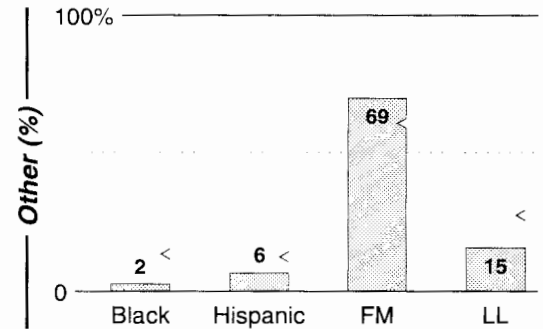

Sioux City, IA

Metro Rank: **249** Pop: **120,520** Retail: **$1.450B** Gross Rev: **$7.0M** HH Inc: **$44,736** ↓