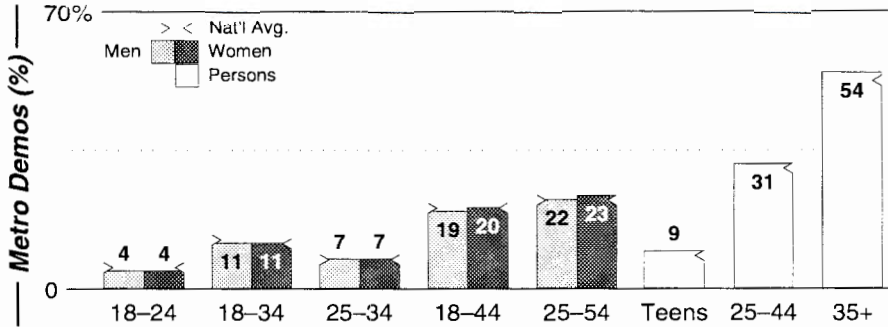

Louisville, KY (Cont.)

Metro Rank

Pop: **1,037,734**

Retail: **$10.843B**

Gross Rev: **$52.9M**

HH Inc: **$44,292**

Calls	General Manager	Address, City, State ZIP	Phone	Fax	Owner Phone
WAMZ-FM	Bill Gentry	PO Box 37840, Louisville, KY 40233	502-479-2222	502-479-2223	606-655-2267
WAVG-AM	Blair Trask	PO Box 726, Jeffersonville, IN 47131	812-283-3577	812-285-5060	812-283-3577
WBLO-FM	Dale Schaefer	520 S 4th Ave Ste 200, Louisville, KY 40202	502-625-1220	502-625-1255	513-679-6006
WCND-AM	Ken Mitchell	PO Box 248, Shelbyville, KY 40066	502-633-3814	502-633-9923	270-659-2002
WDJX-FM	Dale Schaefer	520 S 4th Ave Ste 200, Louisville, KY 40202	502-625-1220	502-625-1255	513-679-6006
WFIA-AM	Dale Schaefer	520 S 4th Ave Ste 200, Louisville, KY 40202	502-625-1220	502-625-1255	513-679-6006
WGZB-FM	Dale Schaefer	520 S 4th Ave Ste 200, Louisville, KY 40202	502-625-1220	502-625-1255	513-679-6006
WHAS-AM	Bill Gentry	PO Box 37840, Louisville, KY 40233	502-479-2222	502-479-2224	606-655-2267
WJIE-AM	Jerry Pretorius	PO Box 197309, Louisville, KY 40259	502-968-1220	502-962-3143	502-964-3304
WKJK-AM	Bill Gentry	PO Box 37840, Louisville, KY 40233	502-479-2222	502-479-2225	606-655-2267
WLCR-AM	Vincent Heuser	3600 Goldsmith Lane, Louisville, KY 40220	502-451-9527		502-458-5879
WLKY-AM	James Carter	1918 Mellwood Ave, Louisville, KY 40206	502-899-4120	502-893-3671	212-887-6800
WLLV-AM	Archie Dale	2001 W Broadway Ste 13, Louisville, KY 40203	502-776-1240	502-776-1250	606-245-1000
WLOU-AM	Archie Dale	2001 W Broadway Ste 13, Louisville, KY 40203	502-776-1240	502-776-1250	606-245-1000
WLRS-FM	Don Schaefer	520 S 4th Ave Ste 200, Louisville, KY 40202	502-625-1220	502-625-1255	513-679-6006
WLSY-FM	Mark Halverson	10001 Linn Station Rd Suite 416, Louisville, KY 40223	502-339-9470	502-423-3162	805-987-0400
WMHX-FM	Brent Millar	612 S 4th Ave Ste 100, Louisville, KY 40202	502-589-4800	502-587-0212	404-843-5000
WMJM-FM	Dale Schaefer	520 S 4th Ave Ste 200, Louisville, KY 40202	502-625-1220	502-625-1255	513-679-6006
WMPI-FM	Ray Rice	PO Box 270, Scottsburg, IN 47170	812-752-3688	812-752-2345	812-752-5612
WOCN-AM	Dick Brabandt	PO Box 838, Corydon, IN 47112	812-738-9622	812-738-1676	
WQMF-FM	Bill Gentry	PO Box 37840, Louisville, KY 40233	502-479-2222	502-479-2227	606-655-2267
WRKA-FM	Brent Millar	612 S 4th Ave Ste 100, Louisville, KY 40202	502-589-4800	502-587-0212	404-843-5000
WRVI-FM	Mark Halverson	10001 Linn Station Rd Suite 416, Louisville, KY 40223	502-339-9470	502-423-3161	805-987-0400
WSFR-FM	Brent Millar	612 S 4th Ave Ste 100, Louisville, KY 40202	502-589-4800	502-587-0212	404-843-5000
WTFX-FM	Bill Gentry	PO Box 37840, Louisville, KY 40233	502-479-2222	502-472-2225	606-655-2267
WTHQ-FM	Ken Mitchell	PO Box 248, Shelbyville, KY 40066	502-633-3814	502-633-9923	270-659-2002
WTMT-AM	Lee Stinson	162 W Broadway, Louisville, KY 40202	502-583-6200	502-589-2979	812-941-1570
WULV-FM	Dale Schaefer	520 S 4th Ave Ste 200, Louisville, KY 40202	502-625-1220	502-625-1255	513-679-6006
WVEZ-FM	Brent Millar	612 S 4th Ave Ste 100, Louisville, KY 40202	502-589-4800	502-587-0212	404-843-5000
WWKY-AM	Bill Gentry	PO Box 37840, Louisville, KY 40233	502-479-2222	502-479-2225	606-655-2267
WXLM-FM	George Zarris	PO Box 2344, Louisville, KY 40201	502-581-1570		619-233-3515
WXLN-AM	George Zarris	PO Box 2344, Louisville, KY 40201	502-581-1570	812-944-7782	812-941-1570
WYBL-FM	Bill Gentry	PO Box 37840, Louisville, KY 40233	270-479-2075	270-479-2223	606-655-2267
WZTR-FM	Bill Gentry	PO Box 37840, Louisville, KY 40233	502-479-2222	502-479-2227	606-655-2267