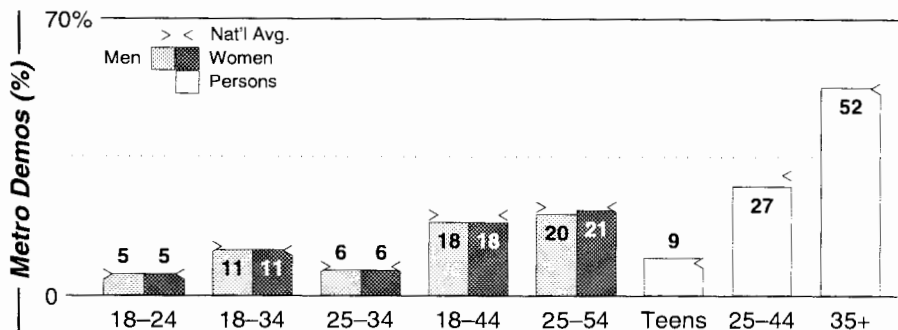

Tupelo, MS (Cont.)

Metro Rank: **178** Pop: **228,438** Retail: **$2.104B** Gross Rev: **$6.2M** HH Inc: **$36,397** ↓

Calls	General Manager	Address, City, State ZIP	Phone	Fax	Owner Phone
WAFM-FM	Ed Stanford	521 Hwy 278 W, Amory, MS 38821	601-256-9726	601-256-9725	601-256-9726
WAMY-AM	Ed Stanford	521 Hwy 278 W, Amory, MS 38821	601-256-9725	601-256-9725	601-256-9726
WBIP-AMFM	Larry Hill	Box 356, Booneville, MS 38829	662-728-5301	662-728-2572	601-728-5301
WCMR-FM	Russell Humphrey	PO Box 1129, Bruce, MS 38915	662-983-6940		662-983-6940
WCNA-FM	Gene Sisk	PO Box 2116, Tupelo, MS 38803	601-842-2101	601-842-9568	601-842-9595
WCPC-AM	Robin H. Mathis	1189 N Jackson St, Houston, MS 38851	662-456-3071	662-456-3072	662-456-3071
WESE-FM	Russ Wilson	5026 Cliff Gookin Blvd, Tupelo, MS 38801	662-842-1067	662-842-0725	312-867-0091
WFTA-FM	Gene Sisk	PO Box 2116, Tupelo, MS 38803	601-842-2101	601-842-9568	601-842-9595
WNAU-AM	Terry Cook	PO Box 808, New Albany, MS 38652	662-534-8133	662-538-4183	601-534-8133
WNRX-AM	Russ Wilson	5026 Cliff Gookin Blvd, Tupelo, MS 38801	601-842-1067	601-842-0725	312-867-0091
WSEL-AMFM	Ollie Collins Jr.	PO Box 3788, Tupelo, MS 38803	601-489-0297	601-488-9735	601-489-0297
WSYE-FM	Cindy Roberts	1705 S Gloster St Ste H, Tupelo, MS 38801	662-844-9793	662-844-7400	228-896-5500
WTUP-AM	Russ Wilson	5026 Cliff Gookin Blvd, Tupelo, MS 38801	601-842-1067	601-842-0725	312-867-0091
WWKZ-FM	Russ Wilson	5026 Cliff Gookin Boulevard, Tupelo, MS 38801	662-844-2134	662-844-2887	312-867-0091
WWMS-FM	Bob Gibson	2214 S Gloster St, Tupelo, MS 38801	662-234-6881	662-842-0197	870-492-5100
WWZD-FM	Russ Wilson	5026 Cliff Gookin Blvd, Tupelo, MS 38801	601-842-1067	601-842-0725	312-867-0091
WWZQ-AM	Ed Stanford	1053 S Meridian St, Aberdeen, MS 39730	601-369-4561	601-256-9725	601-369-4561
WZLQ-FM	Bob Gibson	2214 S Gloster St, Tupelo, MS 38801	601-842-7658	601-842-0197	870-492-5100