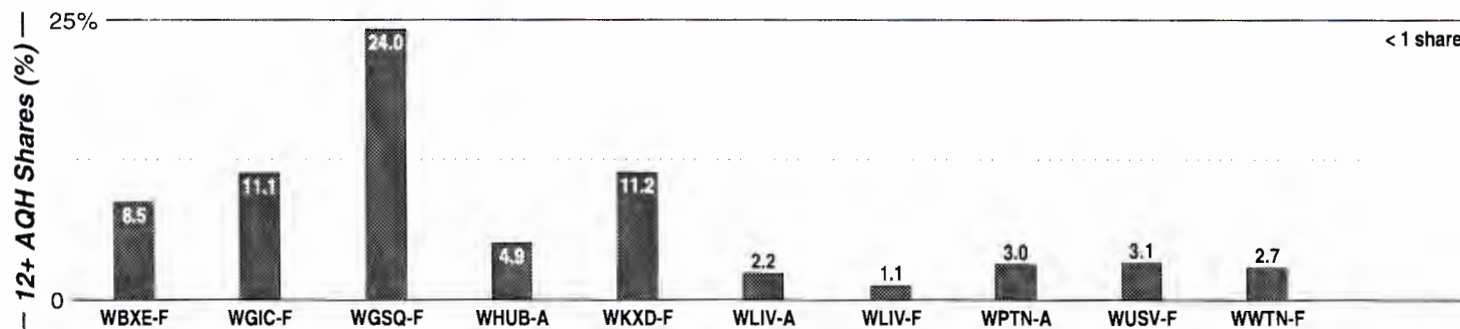

Cookeville, TN

Metro Rank: **264** Pop: **90,944** Retail: **$1.028B** Gross Rev: **$5.0M** HH Inc: **$34,108** ↓

Calls	FMT	City of License	Freq	PWR	HAAT	Combo	LMA	Rep	St	Owner	Acq	Price
WBXE	AOR	Baxter	93.7	6.1	659	b	2		95	Tri Star Comm	9811	50
WGIC	AC	Cookeville	98.5	50.0	492	a			64	Clear Channel Comm	9712	g1
WGSQ	CTRY	Cookeville	94.7	100.0	1319	a		Katz	63	Clear Channel Comm	9712	g1
WKXD	AC	Monterey	106.9	23.0	735				86	Tri Star Comm	9711	475 +
WLIV	CTRY	Monterey	104.7	1.3	712		1		97	WKXN Inc	9611	32 cp
WUSV	CTRY	Livingston	95.9	20.0	784	b	2		66	Tri Star Comm	9901	1,000
WWTN	NEWS	Manchester	99.7	100.0	1296			Crstl	62	Gaylord Bcstg Co	9508	3,800

Calls	FMT	City of License	Freq	Day	Night	Combo	LMA	Rep	St	Owner	Acq	Price
WATX	SPRT	Algood	1590	1.0	0.00				81	Manna Bcstg Company		
WHUB	CTRY	Cookeville	1400	1.0	1.00	a			40	Clear Channel Comm	9712	g1
WLIV	CTRY	Livingston	920	1.0	0.00	b	1		56	Sunny Bcstg LLC	9603	c1
WPTN	NEWS	Cookeville	780	1.0	0.00	a			62	Clear Channel Comm	9712	g1