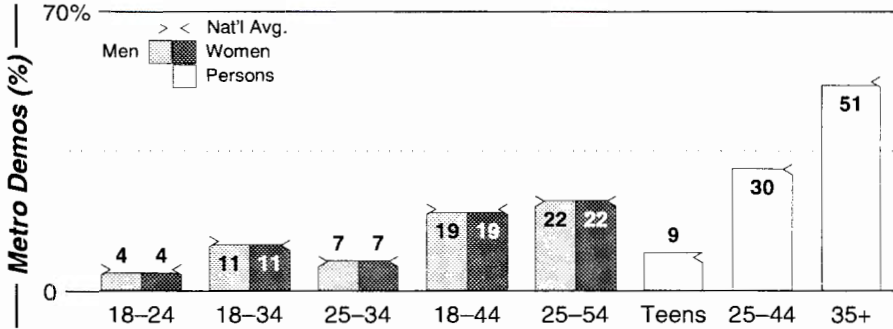

Ft. Wayne, IN (Cont.)

Metro Rank: **101** Pop: **485,817** Retail: **$4.835B** Gross Rev: **$21.5M** HH Inc: **$45,681** ↑

Calls	General Manager	Address, City, State ZIP	Phone	Fax	Owner Phone
WADM-AM	Joe Shanley	233 N 2nd St, Decatur, IN 46733	219-824-2804	219-824-2805	219-824-2804
WAJI-FM	Candace Wendling	347 W Berry St Ste 600, Fort Wayne, IN 46802	219-423-3676	219-422-5266	812-332-7251
WBTU-FM	J. R. Greeley	2100 Goshen Rd Ste 232, Fort Wayne, IN 46808	219-482-9288	219-482-8655	317-594-0600
WBYS-FM	Bob Schutt	1005 Production Rd, Fort Wayne, IN 46808	219-471-5100	219-471-5224	219-295-2500
WCKZ-FM	Connie Kovas	2000 Lower Huntington Rd, Fort Wayne, IN 46819	219-747-1511	219-747-3999	219-747-1511
WEJE-FM	Connie Kovas	2000 Lower Huntington Rd, Fort Wayne, IN 46819	219-747-1511	219-747-3999	219-747-1511
WEXI-FM		2541 Goshen Rd, Fort Wayne, IN 46808	219-484-0580	219-482-5151	219-484-0580
WFCV-AM	Dale Gerke	909 N Coliseum Blvd Ste 200, Fort Wayne, IN 46805	219-423-2337	219-423-6355	913-642-7770
WFWI-FM	Bob Schutt	1005 Production Rd, Fort Wayne, IN 46808	219-471-5100	219-471-5224	219-295-2500
WGL-AM	Connie Kovas	2000 Lower Huntington Rd, Fort Wayne, IN 46819	219-747-1511	219-747-3999	219-747-1511
WGLL-AM	Connie Kovas	2000 Lower Huntington Rd, Fort Wayne, IN 46819	219-747-1511	219-747-3999	219-747-1511
WJFX-FM	Roger Diehm	5936 East State Blvd, Fort Wayne, IN 46815	219-493-9539	219-749-5151	305-667-6800
WLDE-FM	Candace Wendling	347 W Berry St Ste 600, Fort Wayne, IN 46802	219-423-3676	219-422-5266	812-332-7251
WLYV-AM	Gaither Stephens	4705 Illinois Rd Ste 100, Fort Wayne, IN 46804	219-436-9598	219-432-6179	248-477-4600
WLZQ-FM	Chris Larko	PO Box 5570, Fort Wayne, IN 46895	219-482-8500		219-482-8500
WMEE-FM	Tony Richards	2915 Maples Rd, Fort Wayne, IN 46816	219-447-5511	219-447-7546	219-295-2500
WNUY-FM	Joe Shanley	PO Box 321, Bluffton, IN 46714	219-824-2804	219-824-2805	219-824-2804
WONO-AM	Tony Richards	2915 Maples Rd, Fort Wayne, IN 46816	219-447-5511	219-447-7546	219-295-2500
WOWO-AM	Tony Richards	2915 Maples Rd, Fort Wayne, IN 46816	219-447-5511	219-447-7546	219-295-2500
WQHK-FM	Tony Richards	2915 Maples Rd, Fort Wayne, IN 46816	219-447-5511	219-447-7546	219-294-1661
WSHI-FM	Mary Beth Halle	6112 Constitution Dr, Fort Wayne, IN 46804	219-436-1063	219-432-6823	219-436-1063
WXKE-FM		2541 Goshen Rd, Fort Wayne, IN 46808	219-484-0580	219-482-5151	219-484-0580
WYSR-FM	Connie Kovas	2000 Lower Huntington Rd, Fort Wayne, IN 46819	219-747-1511	219-747-3999	219-747-1511
WZBD-FM	Robert A. Weaver	PO Box 4050, Berne, IN 46711	219-589-9300	219-589-8045	219-589-9927