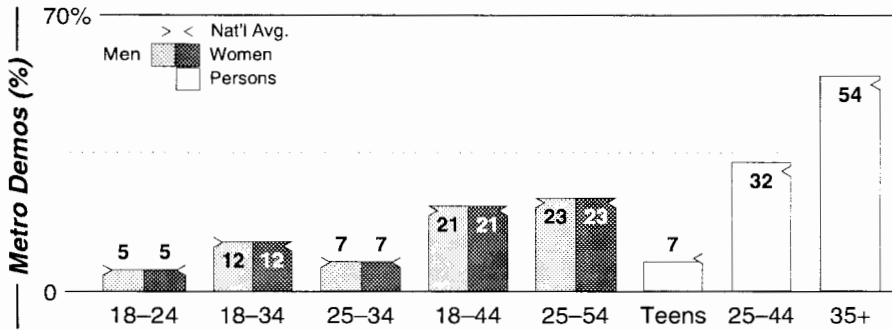

Portland, ME (Cont.)

Metro Rank: **160** Pop: **258,441** Retail: **$3.330B** Gross Rev: **$19.4M** HH Inc: **$46,612** ↑

Calls	General Manager	Address, City, State ZIP	Phone	Fax	Owner Phone
WBAE-AM	Cary Pahigian	420 Western Ave, South Portland, ME 04106	207-774-4561	207-774-3788	313-886-7070
WBCI-FM	William Blount	122 Main St, Topsham, ME 04086	207-725-9224	207-725-2686	401-737-0700
WBLM-FM	Mike Sambrook	1 City Ctr, Portland, ME 04101	207-774-6364	207-774-8707	702-804-5200
WBQQ-FM	Louis Vitali	169 Port Rd, Kennebunk, ME 04043	207-967-0993	207-967-8671	207-967-0993
WBQW-FM	Louis Vitali	169 Port Rd, Kennebunk, ME 04043	207-967-0993	207-967-8671	207-967-0993
WCLZ-FM	JJ Jeffery	PO Box 1978, Portland, ME 04104	207-729-8681	207-721-3229	207-773-0200
WCYI-FM	Mike Sambrook	1 City Ctr, Portland, ME 04101	207-774-6364	207-782-1827	702-804-5200
WCYY-FM	Mike Sambrook	1 City Ctr, Portland, ME 04101	207-774-6364	207-774-8707	702-804-5200
WGAN-AM	Cary Pahigian	420 Western Ave, South Portland, ME 04106	207-774-4561	207-774-3788	313-886-7070
WHOM-FM	Mike Sambrook	583 Warren Ave, Portland, ME 04103	207-773-0200	207-773-5770	702-804-5200
WJAE-AM	J.J. Jeffrey	PO Box 1978, Portland, ME 04104	207-284-9600	207-283-1234	207-773-0200
WJBQ-FM	Mike Sambrook	583 Warren Ave, Portland, ME 04103	207-775-6321	207-772-8087	702-804-5200
WJJB-AM	Mark Hildreth	583 Warren Ave, Portland, ME 04103	207-773-0200	207-772-8087	207-773-0200
WLAM-AMFM	David Kaufman	PO Box 8, Auburn, ME 04212	207-878-8787	207-784-5581	207-782-1800
WLOB-AM	Ken Carter	PO Box 40, Rumford, ME 04276	207-364-7969	207-364-7969	617-423-0210
WGMX-FM	Cary Pahigian	420 Western Ave, South Portland, ME 04106	207-774-4561	207-774-3788	313-886-7070
WPOR-FM	Cary Pahigian	420 Western Ave, South Portland, ME 04106	207-774-4561	207-774-3788	313-886-7070
WRED-FM	Mark Hildreth	110 Main St Ste 1102, Saco, ME 04072	207-283-1116	207-283-1234	207-773-0200
WTHT-FM	Kevin Keogh	1335 Washington Ave, Portland, ME 04103	207-797-0780	207-797-0368	207-782-1800
WTPN-FM	Mike Sambrook	1 City Ctr, Portland, ME 04101	207-774-6364	207-774-8707	702-804-5200
WYNZ-FM	Cary Pahigian	420 Western Ave, South Portland, ME 04106	207-774-4561	207-774-3788	313-886-7070
WZAN-AM	Cary Pahigian	420 Western Ave, South Portland, ME 04106	207-774-4561	207-774-3788	313-886-7070