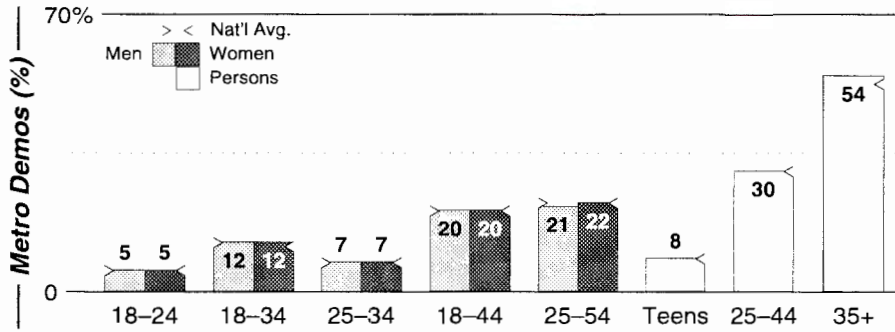

Providence-Warwick-Pawtucket, RI (Cont.)

Metro Rank: **33** Pop: **1,509,808** Retail: **$14.578B** Gross Rev: **$46.8M** HH Inc: **$44,471** ↓

Calls	General Manager	Address, City, State ZIP	Phone	Fax	Owner Phone
WADK-FM	Mark Urso	PO Box 325, Westerly, RI 02891	401-596-7728	401-596-6688	781-444-4754
WADK-AM	Bill Lancaster	15 Dr Marcus Wheatland Blvd, Newport, RI 02840	401-846-1540	401-846-1598	781-444-4754
WAKX-FM	Bonnie Gomes	PO Box 6447, Providence, RI 02940	401-726-1550	401-725-8609	401-726-1550
WALE-AM	Francis Battaglia	1185 N Main St, Providence, RI 02904	401-521-0990	401-521-5077	401-521-0990
WARV-AM	William Blount	19 Luther Ave, Warwick, RI 02886	401-737-0700	401-737-1604	401-737-0700
WBRU-FM	Mike Tassone	88 Benevolent St, Providence, RI 02906	401-272-9550	401-272-9278	401-272-9550
WCRI-FM	William Campbell	19 Railroad Ave, Westerly, RI 02891	401-596-6795	401-596-6782	781-893-7080
WCTK-FM	Tom Devoe	75 Oxford St Ste 402, Providence, RI 02905	401-467-4366	401-941-2795	941-682-8184
WHJJ-AM	Bud Paris	115 Eastern Ave, Providence, RI 02914	401-438-6110	401-438-9588	214-922-8700
WHJY-FM	Bud Paris	115 Eastern Ave, Providence, RI 02914	401-438-6110	401-435-3593	214-922-8700
WHRC-AM	Lisa Reilley	49 Pavilion Ave, Providence, RI 02905	401-941-4700	401-941-4703	212-355-7200
WJF-AM	John Fuller	26 Woody Hill Rd, Hope Valley, RI 02832	401-539-1180	401-539-0645	401-539-8502
WLKW-AM	Bonnie Gomes	PO Box 6447, Providence, RI 02940	401-726-1550	401-725-8609	401-726-1550
WNRI-AM	Keating Willcox	786 Diamond Hill Rd, Woonsocket, RI 02895	401-769-6925	401-762-0442	978-954-1282
WOON-AM	Dave Richards	1 Social St, Woonsocket, RI 02895	401-766-1240	401-769-8232	
WPMZ-AM	Dilson Mendez	1270 Mineral Spring Ave, N Providence, RI 02904	401-726-8413	401-726-8649	401-726-8413
WPRO-AMFM	Andrea Scott	1502 Wampanoag Trl, Riverside, RI 02915	401-433-4200	401-433-5967	702-804-5200
WRIB-AM	John Pierce	200 Water St, East Providence, RI 02914	401-434-0406	401-434-0409	617-423-0210
WRNI-AM	Jane Christo	1 Union Station Exchange Terr, Providence, RI 03903	401-861-8147	401-351-0246	617-353-0909
WSKO-AM	Andrea Scott	1502 Wampanoag Trl, Riverside, RI 02915	401-433-4200	401-433-5967	702-804-5200
WSNE-FM	Bud Paris	100 Boyd Ave, East Providence, RI 02914	401-438-9300	401-435-3593	214-922-8700
WWBB-FM	Jim Corwin	75 Oxford St Ste 302, Providence, RI 02905	401-781-9979	401-781-9329	606-655-2267
WWKX-FM	Bonnie Gomes	PO Box 6447, Providence, RI 02940	401-723-1063	401-725-8609	401-726-1550
WWLI-FM	Andrea Scott	1502 Wampanoag Trl, Riverside, RI 02915	401-433-4200	401-433-5967	702-804-5200
WWRX-FM	Jim Corwin	75 Oxford St Ste 302, Providence, RI 02905	401-781-9979	401-781-3588	617-536-5390
WXNI-AM	Jane Christo	890 Commonwealth Ave, Boston, MA 02215	401-596-4976	401-596-6688	401-596-7728
WZRA-FM	Andrea Scott	255 Quaker Ln Ste 500-800, West Warwick, RI 02893	401-823-3343	401-821-2726	702-804-5200
WZRI-FM	Andrea Scott	255 Quaker Ln Ste 500-800, West Warwick, RI 02893	401-823-3343	401-821-2726	702-804-5200