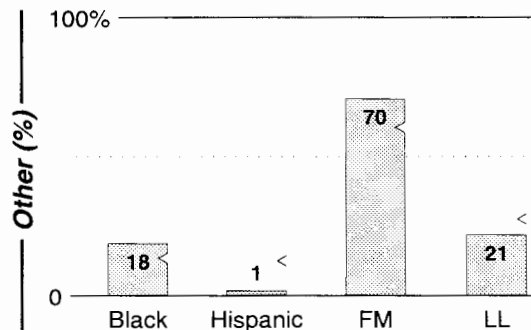

Greenville-Spartanburg, SC (Cont.)

Metro Rank: **58** Pop: **888,163** Retail: **$10.507B** Gross Rev: **$40.5M** HH Inc: **$39,468** ↓