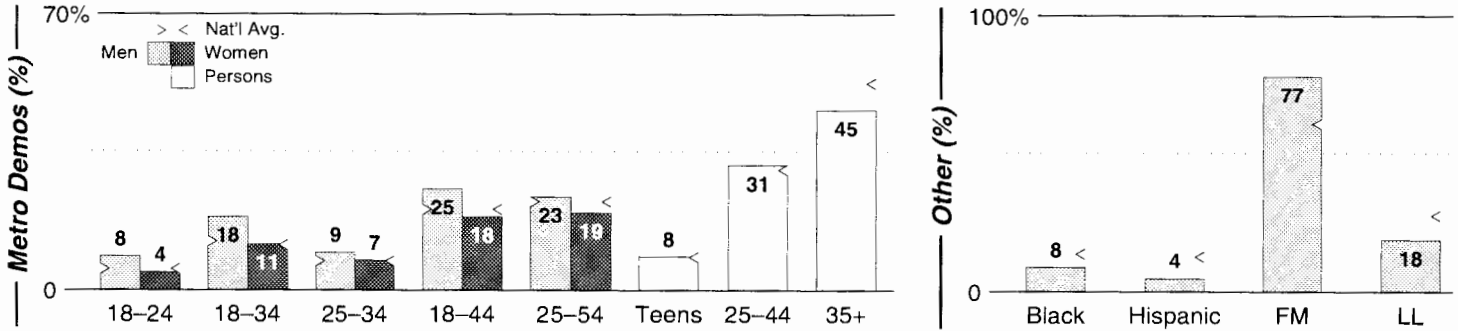

Watertown, NY

Metro Rank: **256** Pop: **110,545** Retail: **$1.098B** Gross Rev: **$4.4M** HH Inc: **$35,447** ↓