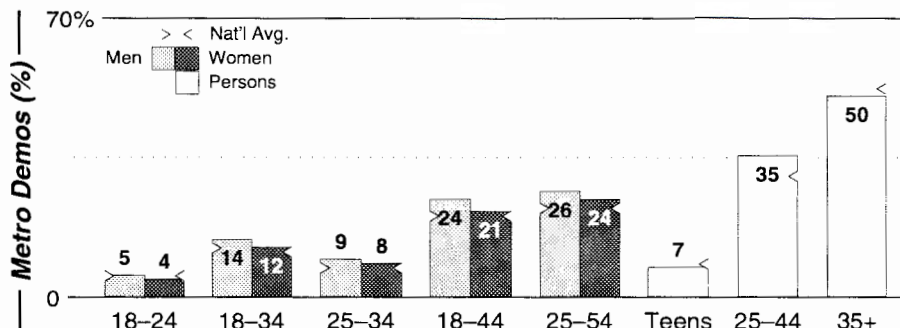

San Jose

Metro Rank: **27** Pop: **1,752,600** Retail: **$20.106B** Gross Rev: **$47.1M** HH Inc: **$67,890** ↑

Calls	FMT	City of License	Freq	PWR	HAAT	Combo	LMA	Rep	St	Owner	Acq	Price	
KARA	OLD	Santa Clara	105.7	50.0	499	b		Alied	64	Empire Bcstg Corp	7207		
KBAY	AC	Gilroy	94.5	30.0	587	d		McGvn	70	Infinity Bcstg	9805	g1	
KBRG	SPAN	San Jose	100.3	14.5	2579	d		CSM	63	Entravision Comm Co	9912	p g1	
KCNL	ROCK	Fremont	104.9	5.7	338	g		McGvn	70	Chase Radio Partners	0003	p g2	
KDFC	CLAS	San Francisco	102.1	33.0	1047	e		47	Bonneville Int'l	9707		c3	
KEZR	AC	San Jose	106.5	50.0	430	d		Crstl	67	Infinity Bcstg	9805		g
KFFG	AOR	Los Altos	97.7	1.6	433			Estmn	60	Susquehanna Radio	9510	8,000	
KFFG	AAA	San Francisco	104.5	7.1	1506	a		Estmn	63	Susquehanna Radio	8312	4,500	
KRTY	CTRY	Los Gatos	95.3	0.9	860	b		Alied	66	Empire Bcstg Corp	9212	3,310	
KSJO	AOR	San Jose	92.3	50.0	466	g		McGvn	46	Chase Radio Partners	0003	p g2	
KSQQ	ETHN	Morgan Hill	96.1	4.7	157				90	Coyote Comm Inc			
KUFX	AOR	San Jose	98.5	12.5	879	g		Infy	59	Chase Radio Partners	0003	p g2	
KZOL	SPAN	Santa Cruz	99.1	1.1	2612			KatzH	61	Hispanic Bcstg Corp	9702		g

Calls	FMT	City of License	Freq	Day	Night	Combo	LMA	Rep	St	Owner	Acq	Price
KAZA	SPAN	Gilroy	1290	5.0	0.00			KatzH	57	Radio Fiesta	7305	
KBZS	NEWS	Palo Alto	1220	5.0	0.15	e			47	In Radio License LLC	9904	c3
KLIV	NEWS	San Jose	1590	5.0	5.00	b		Alied	46	Empire Bcstg Corp	6707	
KLOK	SPAN	San Jose	1170	50.0	5.00	c		CSM	46	Entravision Comm Co	9912	p g4
KSJX	ETHN	San Jose	1500	10.0	5.00		1		48	Multicultural Bcstg	9803	g
KTCT	SPRT	San Mateo	1050	50.0	10.00			KatzH	46	Susquehanna Radio	9710	14,500
KVVN	ETHN	Santa Clara	1430	1.0	2.50			D&R	64	Inner City Bcstg	9704	2,200
KZSF	SPAN	San Jose	1370	3.6	3.60	f	2	Alied	47	Z-Spanish Media Corp	9806	g
KZSJ	ETHN	San Martin	1120	5.0	0.15	f	2	Lotus	96	Z-Spanish Media Corp	9806	p st