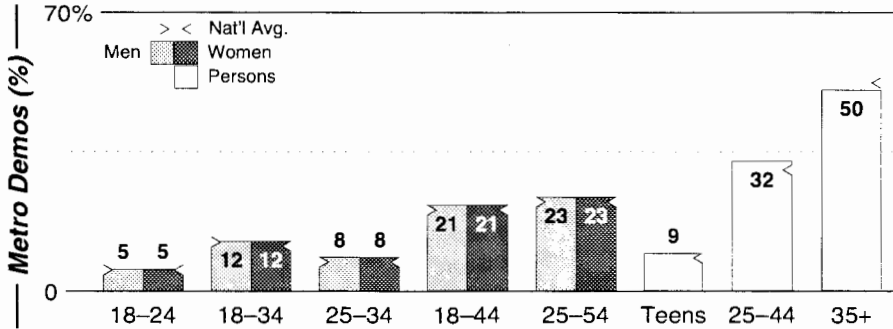

Green Bay, WI

Metro Rank: **183** Pop: **222,970** Retail: **$2.830B** Gross Rev: **$13.2M** HH Inc: **$46,388** ↑