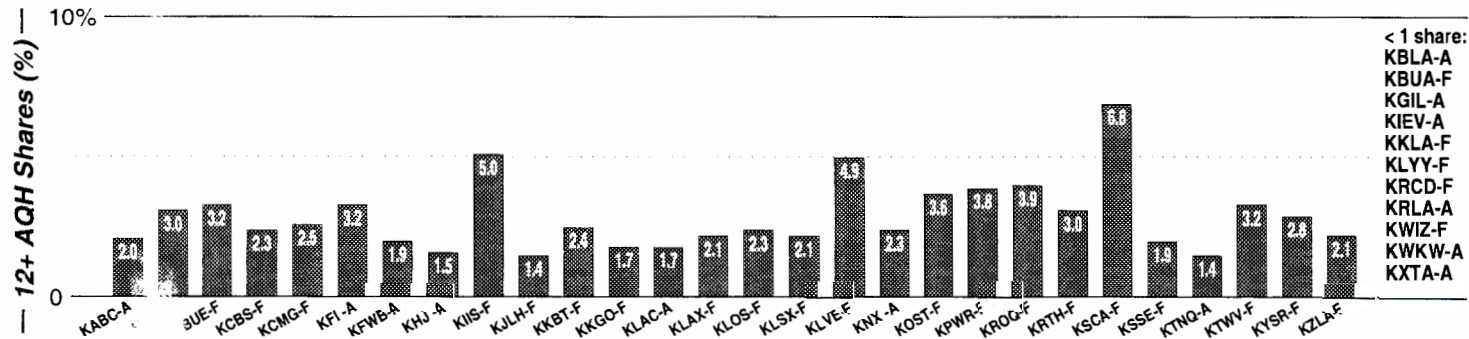

Los Angeles (Cont.)

Metro Rank: **2** Pop: **12,627,727** Retail: **$99.326B** Gross Rev: **$773.7M** HH Inc: **$48,143** ↑