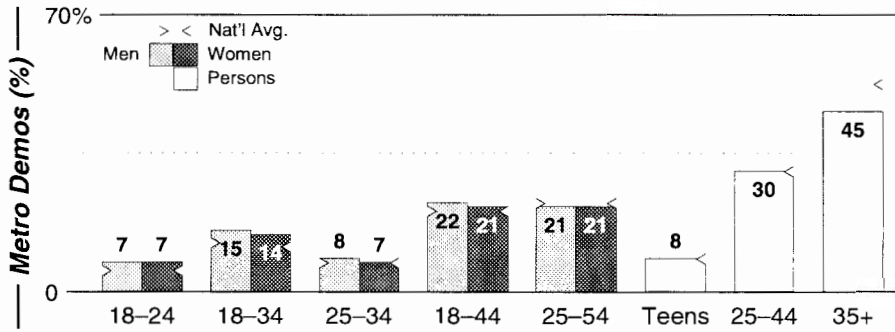

Lubbock, TX (Cont.)

Metro Rank: **177** Pop: **232,967** Retail: **$2.708B** Gross Rev: **$12.0M** HH Inc: **$39,806** ↓

Calls	General Manager	Address, City, State ZIP	Phone	Fax	Owner Phone
KBZO-AM	Henk Carisalez	1220 Broadway St Ste 500, Lubbock, TX 79401	806-763-6051	806-744-8363	310-820-5355
KDAV-AM	Bill Clements	1714 Buddy Holly Ave, Lubbock, TX 79401	806-770-5328	806-770-5363	806-770-5328
KEJS-FM	Ernest Barton	PO Box 24, Lubbock, TX 79408	806-747-5951	806-747-3524	806-747-5951
KFMX-FM	Scott Parsons	4413 82nd St Ste 300, Lubbock, TX 79424	806-798-7078	806-798-7052	214-922-8700
KFYO-AM	Scott Parsons	4413 82nd St Ste 300, Lubbock, TX 79424	806-794-7979	806-794-1660	214-922-8700
KJAK-FM	Woody Van Dyke	PO Box 6490, Lubbock, TX 79493	806-745-6677	806-745-8140	806-745-6677
KKAM-AM	Scott Parsons	4413 82nd St Ste 300, Lubbock, TX 79424	806-798-7078	806-798-7052	214-922-8700
KKCL-FM	Scott Parsons	4413 82nd St Ste 300, Lubbock, TX 79424	806-798-7078	806-798-6250	214-922-8700
KLFB-AM	Shirley Ballard	2700 Marshall St, Lubbock, TX 79415	806-765-8114	806-763-0428	806-765-8114
KLLL-FM	Scott Harris	33 Briercroft Office Park, Lubbock, TX 79412	806-762-3000	806-770-5363	303-256-6222
KLZK-FM	Chuck Heinz	904 E Broadway, Lubbock, TX 79403	806-747-2555	806-741-1757	806-745-3434
KMMX-FM	Scott Harris	33 Briercroft Office Park, Lubbock, TX 79412	806-762-3000	806-762-8419	303-256-6222
KONE-FM	Scott Harris	33 Briercroft Office Park, Lubbock, TX 79412	806-762-3000	806-762-8419	303-256-6222
KQBR-FM	Scott Parsons	4413 82nd St Ste 300, Lubbock, TX 79424	806-798-7078	806-798-7052	214-922-8700
KRBL-FM	Paul Beane	916 Main St Ste 617, Lubbock, TX 79401	806-749-1057	806-749-1177	606-885-5500
KRFE-AM	Bud Andrews	6602 Martin Luther King Blvd, Lubbock, TX 79404	806-745-1197	806-745-1088	806-745-1197
KXTQ-AMFM	Chuck Heinz	904 E Broadway, Lubbock, TX 79403	806-747-2555	806-741-1757	806-745-3434
KZII-FM	Scott Parsons	4413 82nd St Ste 300, Lubbock, TX 79424	806-794-7979	806-794-1660	214-922-8700