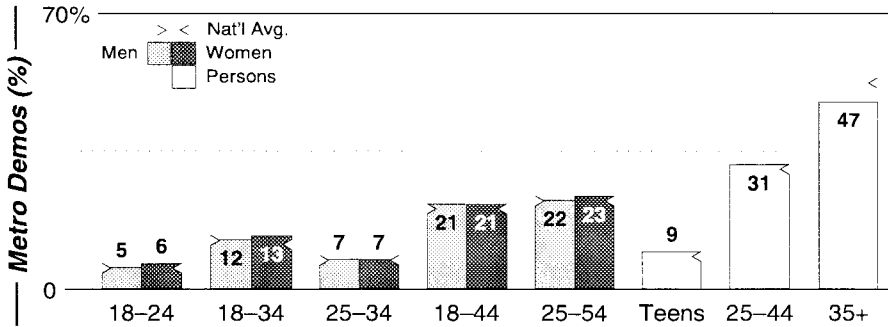

Baton Rouge, LA (Cont.)

Metro Rank: **82** Pop: **583,254** Retail: **$6.666B** Gross Rev: **$28.4M** HH Inc: **$45,636** ↑

Calls	General Manager	Address, City, State ZIP	Phone	Fax	Owner Phone
KBRH-AM	Danny Dean	2825 Government St, Baton Rouge, LA 70806	225-383-3243	225-379-7685	225-922-5400
KKAY-FM	Greg Herpin	929 Government St # B, Baton Rouge, LA 70802	225-388-9898	225-499-9800	225-383-0355
KKAY-AM	John Johnson	3365 Highway 1 S, Donaldsonville, LA 70346	225-473-6397	225-474-0073	225-383-0355
KOOJ-FM	Peter Moncrieffe	650 Wooddale Blvd, Baton Rouge, LA 70806	225-926-1106	225-922-5046	702-804-5200
KQXL-FM	Peter Moncrieffe	650 Wooddale Blvd, Baton Rouge, LA 70806	225-926-1106	225-928-1606	702-804-5200
KRVE-FM	Chris Wegmann	5555 Hilton Ave Ste 500, Baton Rouge, LA 70808	225-231-1869	225-499-9696	214-922-8700
WCAC-FM	Peter Moncrieffe	650 Wooddale Blvd, Baton Rouge, LA 70806	225-926-1106	225-928-1606	702-804-5200
WDGL-FM	Greg Herpin	929 Government St # B, Baton Rouge, LA 70802	504-388-9898	504-499-9800	225-383-0355
WEMX-FM	Peter Moncrieffe	650 Wooddale Blvd, Baton Rouge, LA 70806	225-926-1106	225-928-1606	702-804-5200
WFMF-FM	Chris Wegmann	5555 Hilton Ave Ste 500, Baton Rouge, LA 70808	225-231-1860	225-231-1869	214-922-8700
WIBR-AM	Peter Moncrieffe	650 Wooddale Blvd, Baton Rouge, LA 70806	504-926-1106	504-928-1606	702-804-5200
WJBO-AM	Chris Wegmann	5555 Hilton Ave Ste 500, Baton Rouge, LA 70808	225-231-1860	225-231-1869	214-922-8700
WNDC-AM	Donald Hills	3000 Tecumseh St, Baton Rouge, LA 70805	225-357-4571	225-355-6380	225-356-7700
WPFC-AM	Ralph Moore	6943 Titian Ave, Baton Rouge, LA 70806	225-926-6550		225-926-1506
WQCK-FM	Kurt Wallace	13567 Plank Rd, Baker, LA 70714	225-774-7780	225-774-7785	225-774-1700
WSKR-AM	Chris Wegmann	5555 Hilton Ave Ste 500, Baton Rouge, LA 70808	504-231-1860	504-499-9696	214-922-8700
WTGE-FM	Greg Herpin	929 Government St # B, Baton Rouge, LA 70802	225-388-9898	225-499-9800	225-383-0355
WXCT-FM	Greg Herpin	929 Government St # B, Baton Rouge, LA 70802	504-388-9898	504-499-9800	225-383-0355
WXOK-AM	Peter Moncrieffe	650 Wooddale Blvd, Baton Rouge, LA 70806	504-926-1106	504-928-1606	702-804-5200
WYNK-AMFM	Chris Wegmann	5555 Hilton Ave Ste 500, Baton Rouge, LA 70808	225-231-1860	225-231-1869	214-922-8700