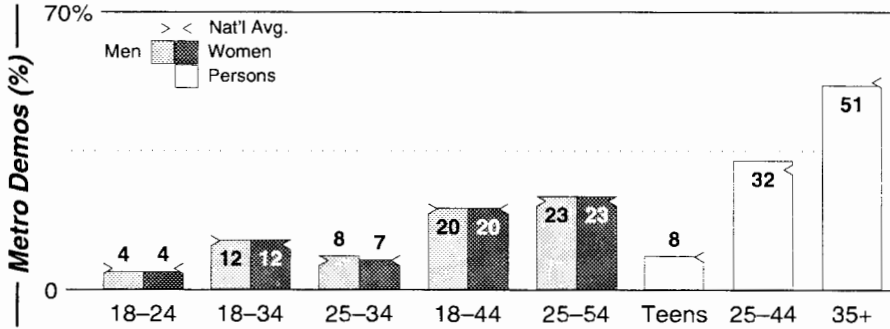

Jacksonville, FL (Cont.)

Metro Rank: **51** Pop: **1,113,156** Retail: **$12.245B** Gross Rev: **$53.7M** HH Inc: **$45,565** ↑