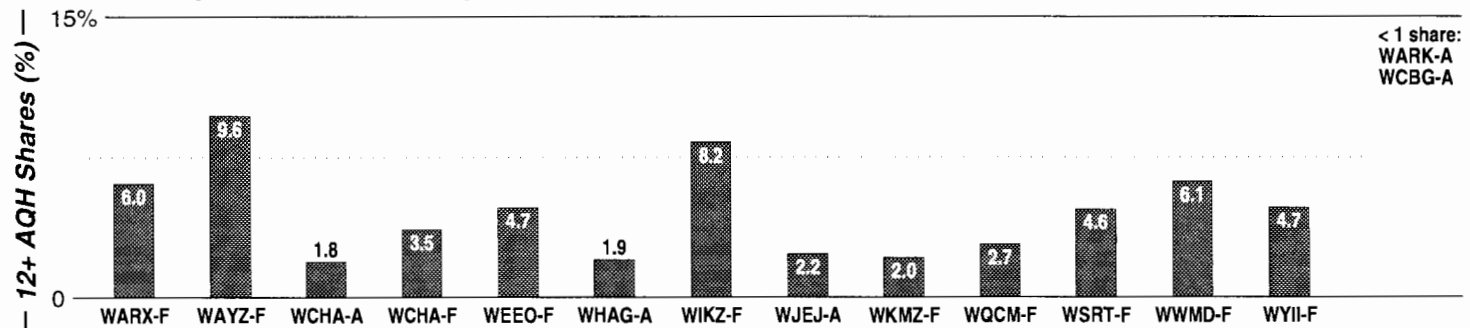

Calls	General Manager	Address, City, State ZIP	Phone	Fax	Owner Phone
WARK-AM	Eugene J. Manning	880 Commonwealth Ave, Hagerstown, MD 21740	301-733-4500	301-733-0040	301-733-4500
WARX-FM	Eugene J. Manning	880 Commonwealth Ave, Hagerstown, MD 21740	301-733-4500	301-733-0040	301-733-4500
WAYZ-FM	Marge Martin	10960 John Wayne Dr, Greencastle, PA 17225	717-597-9200	717-597-9210	202-244-1422
WCBG-AM	Marge Martin	10960 John Wayne Dr, Greencastle, PA 17225	717-597-9200	717-597-9210	202-244-1422
WCHA-AMFM		25 Penncraft Ave, Chambersburg, PA 17201	717-264-7121	717-263-9649	717-591-3000
WEEO-FM	Ben Smith	37 S Main St Ste 103, Chambersburg, PA 17201	717-485-3117	717-709-0802	814-238-0792
WHAG-AM	Kibby Albright	1250 Maryland Ave, Hagerstown, MD 21740	301-797-7300	301-797-2659	301-797-7300
WHGT-AM	Marge Martin	10960 John Wayne Dr, Greencastle, PA 17225	717-597-9200	717-597-9210	202-244-1422
WIKZ-FM		25 Penncraft Ave, Chambersburg, PA 17201	717-264-7121	717-263-9649	717-591-3000
WJEJ-AM	John T. Staub	1135 Haven Rd, Hagerstown, MD 21742	301-739-2323	301-797-7408	301-739-2326
WKMZ-FM	Yogi Yoder	1606 W King St, Martinsburg, WV 25401	304-263-8868	304-263-8906	410-742-6026
WQCM-FM	Kibby Albright	1250 Maryland Ave, Hagerstown, MD 21740	301-797-7300	301-797-2659	301-797-7300
WSRT-FM	Marge Martin	10960 John Wayne Dr, Greencastle, PA 17225	717-597-9200	717-597-9210	202-244-1422
WWMD-FM	John T. Staub	1135 Haven Rd, Hagerstown, MD 21742	301-739-2323	301-797-7408	301-739-2326
WYII-FM	Yogi Yoder	1606 W King St, Martinsburg, WV 25401	304-263-8868	304-263-8906	410-742-6026