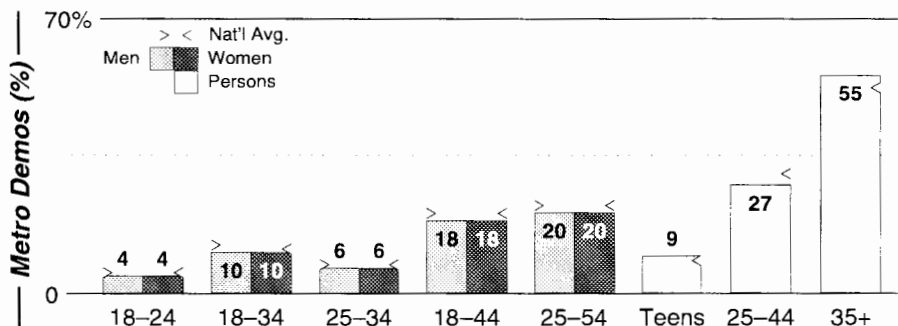

Pueblo, CO

Metro Rank: **241** Pop: **138,882** Retail: **$1.733B** Gross Rev: **$4.1M** HH Inc: **$31,315** ↓