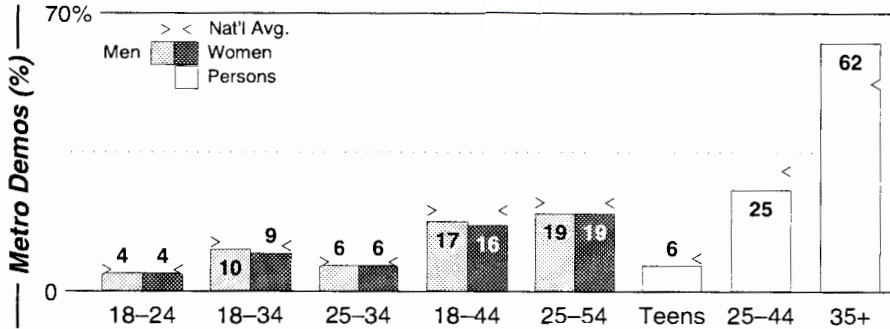

Daytona Beach, FL

Metro Rank: **93** Pop: **477,188** Retail: **$4.823B** Gross Rev: **$6.8M** HH Inc: **$37,398** ↓