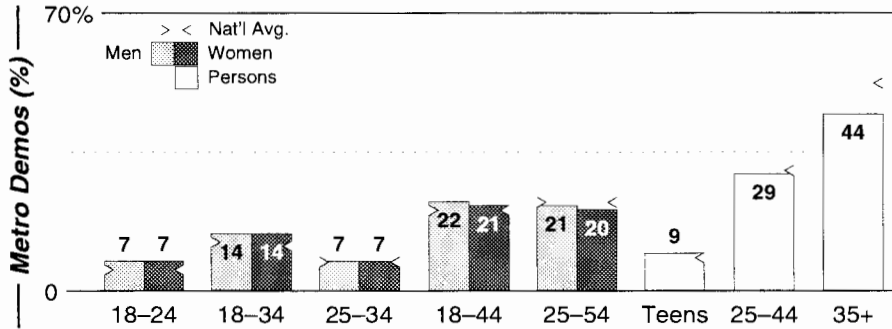

St. Cloud, MN

Metro Rank: **212** Pop: **175,033** Retail: **$2.322B** Gross Rev: **$8.9M** HH Inc: **$40,484** ↓