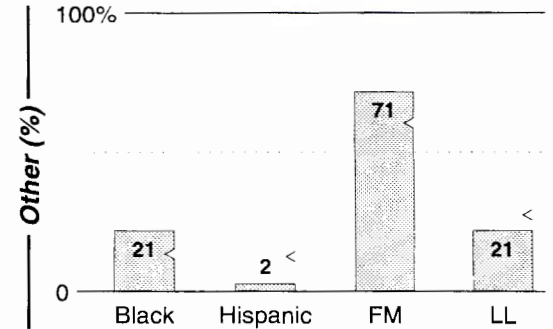

Charlotte-Gastonia-Rock Hill (Cont.)

Metro Rank: **37** Pop: **1,429,982** Retail: **$16.017B** Gross Rev: **$106.7M** HH Inc: **$46,231** ↑