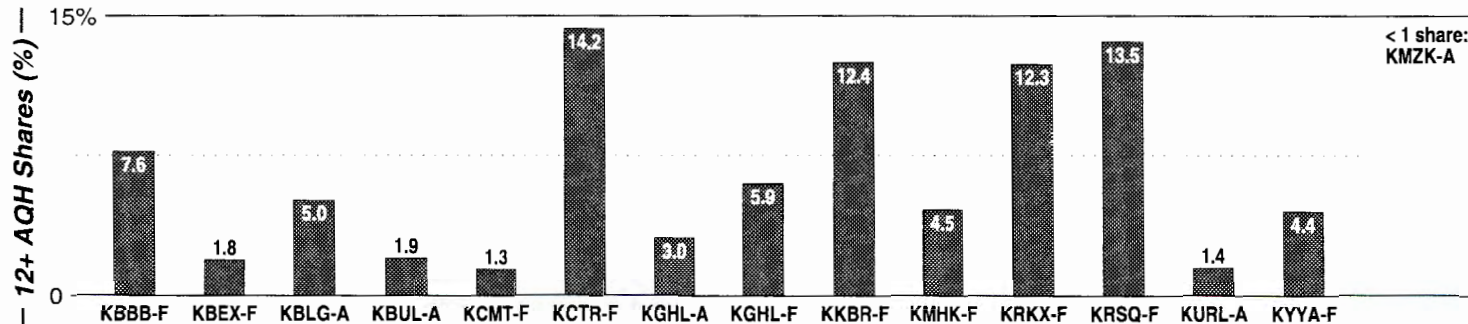

Calls	General Manager	Address, City, State ZIP	Phone	Fax	Owner Phone
KBBB-FM	Ann Berg	PO Box 1276, Billings, MT 59103	406-248-7827	406-252-9577	312-204-9900
KBEX-FM	Jim Bell	2070 Overland Ave Ste 103, Billings, MT 59102	406-656-1410	406-656-0110	425-653-2310
KBLG-AM	Mark Byford	2075 Central Ave, Billings, MT 59102	406-652-8400	406-652-4899	509-343-9500
KBSR-AM	Rich Solberg	PO Box 248, Laurel, MT 59044	406-665-2131	406-665-2131	406-628-8271
KBUL-AM	Ann Berg	PO Box 1276, Billings, MT 59103	406-248-7827	406-252-9577	312-204-9900
KCMT-FM	Debbie Sundberg	2075 Central Ave, Billings, MT 59102	406-652-8400	406-652-4899	509-343-9500
KCTR-FM	Ann Berg	PO Box 1276, Billings, MT 59103	406-248-7827	406-252-9577	312-204-9900
KGHL-AMFM	Jim Bell	2070 Overland Ave Ste 103, Billings, MT 59102	406-656-1410	406-656-0110	425-653-2310
KKBR-FM	Ann Berg	PO Box 1276, Billings, MT 59103	406-248-7827	406-252-9577	312-204-9900
KMHK-FM	Ann Berg	PO Box 1276, Billings, MT 59103	406-254-1092	406-254-1094	312-204-9900
KMZK-AM	Herm Elenbaas	PO Box 31038, Billings, MT 59107	406-245-3121	406-245-0822	406-245-3121
KRKX-FM	Mark Byford	2075 Central Ave, Billings, MT 59102	406-652-8400	406-652-4899	509-343-9500
KRSQ-FM	Jim Bell	2070 Overland Ave Ste 103, Billings, MT 59102	406-656-1410	406-656-0110	425-653-2310
KURL-AM	Herm Elenbaas	PO Box 31038, Billings, MT 59107	406-245-3121	406-245-0822	406-245-3121
KYYA-FM	Debbie Sundberg	2075 Central Ave, Billings, MT 59102	406-652-8400	406-652-4899	509-343-9500