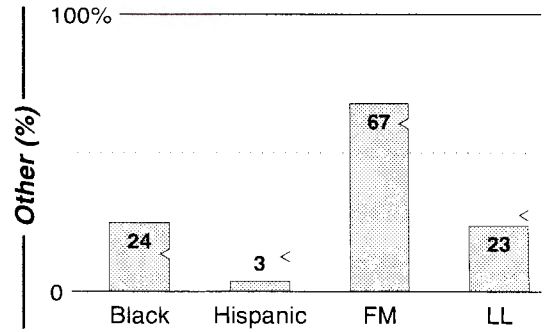

Raleigh - Durham, NC (Cont.)

Metro Rank: **48** Pop: **1,117,696** Retail: **$15.091B** Gross Rev: **$77.3M** HH Inc: **$47,603** ↑