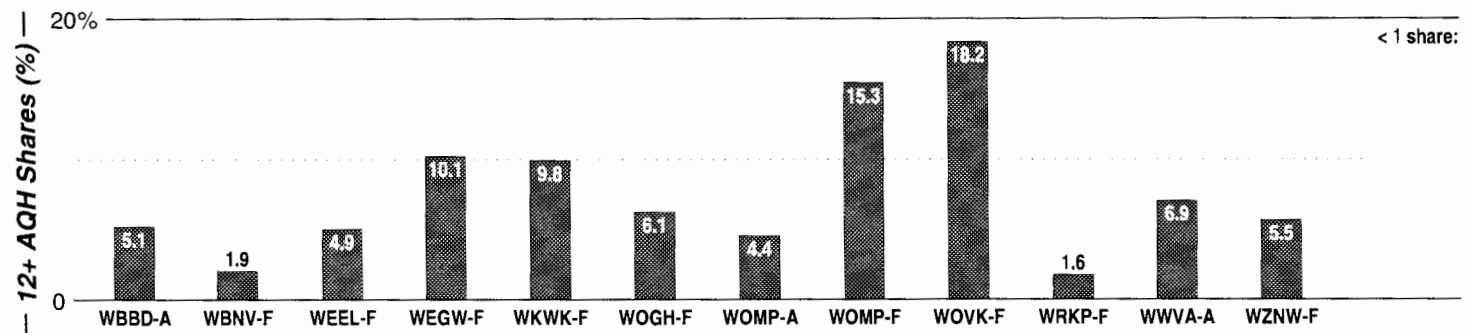

Calls	General Manager	Address, City, State ZIP	Phone	Fax	Owner Phone
WBBD-AM	Larry Anderson	1015 Main St, Wheeling, WV 26003	304-232-1170	304-234-0067	214-922-8700
WBNV-FM	W Grant Hafley	PO Box 338, Cambridge, OH 43725	740-432-5605	740-432-1991	740-432-5605
WEEL-FM	Larry Anderson	1015 Main St, Wheeling, WV 26003	304-232-1170	304-234-0036	202-331-8748
WEGW-FM	Larry Anderson	1015 Main St, Wheeling, WV 26003	304-232-1170	304-234-0067	214-922-8700
WKWK-FM	Larry Anderson	1015 Main St, Wheeling, WV 26003	304-232-1170	304-234-0067	214-922-8700
WMJT-AM	Tom Schlosser	PO Box 27, Glen Dale, WV 26038	304-843-1210	304-845-4047	304-843-1210
WOGH-FM	Gerald Getz	PO Box 1340, Steubenville, OH 43952	740-283-4747	740-283-3655	814-941-9800
WOHZ-AM	Steve Peskin	104 Broadway Ave, Carnegie, PA 15106	412-278-4107	412-278-4108	412-278-4107
WOMP-AMFM	Gerald Getz	PO Box 448, Bellaire, OH 43906	740-676-5661	740-676-2742	814-941-9800
WOVK-FM	Larry Anderson	1015 Main St, Wheeling, WV 26003	304-232-1170	304-234-0067	214-922-8700
WRKP-FM	Ronald W. King	2002 1st St, Moundsville, WV 26041	304-845-1052	304-845-1054	304-845-1052
WWVA-AM	Larry Anderson	1015 Main St, Wheeling, WV 26003	304-232-1170	304-234-0067	214-922-8700
WZNV-FM	Larry Anderson	1015 Main St, Wheeling, WV 26003	304-232-1170	304-234-0067	214-922-8700