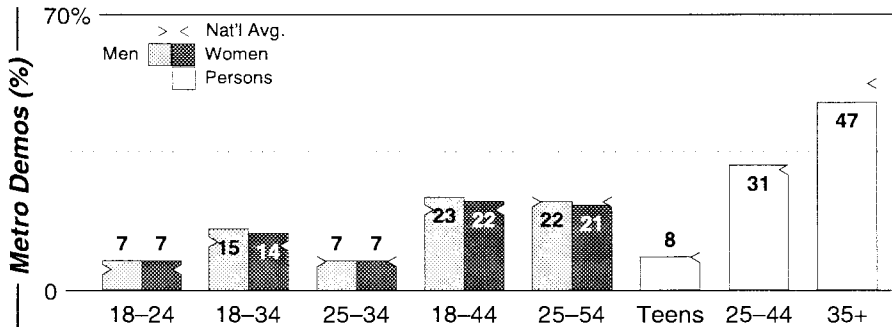

Fargo, ND - Moorhead, MN

Metro Rank: **211** Pop: **171,221** Retail: **$2.351B** Gross Rev: **$12.9M** HH Inc: **$44,042** ↓