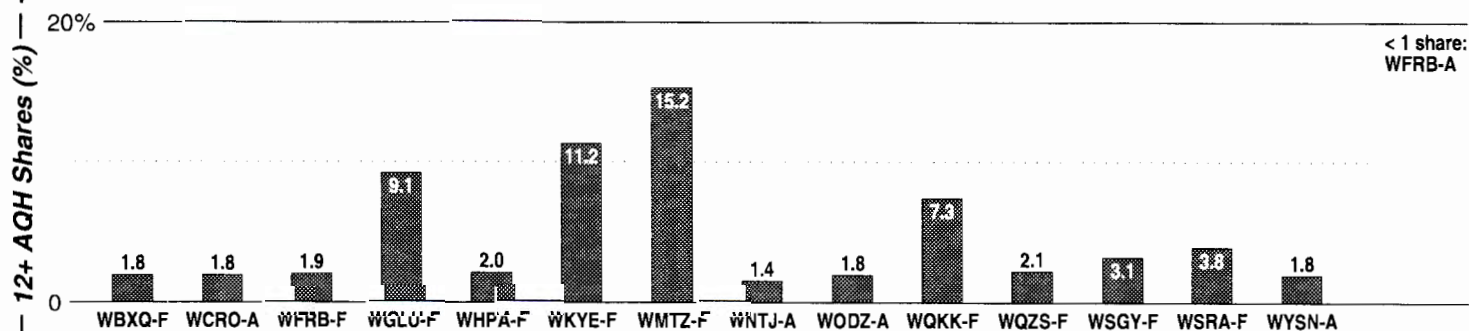

Johnstown, PA (Cont.)

Metro Rank: **170** Pop: **235,578** Retail: **$2.241B** Gross Rev: **$7.1M** HH Inc: **$35,106** ↓