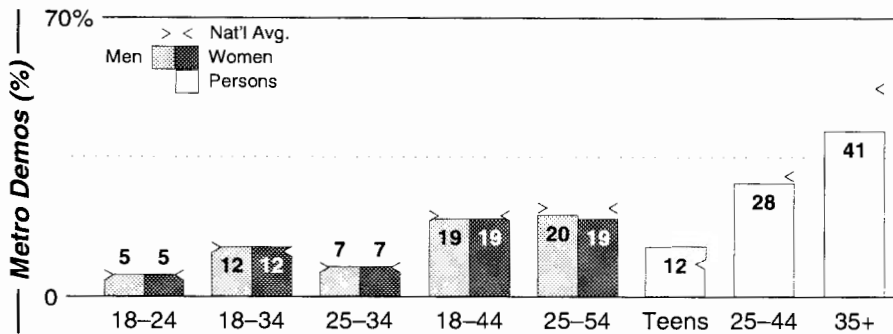

Salt Lake City - Ogden (Cont.)

Metro Rank: **35** Pop: **1,674,344** Retail: **$16.086B** Gross Rev: **$78.0M** HH Inc: **$45,122** ↓