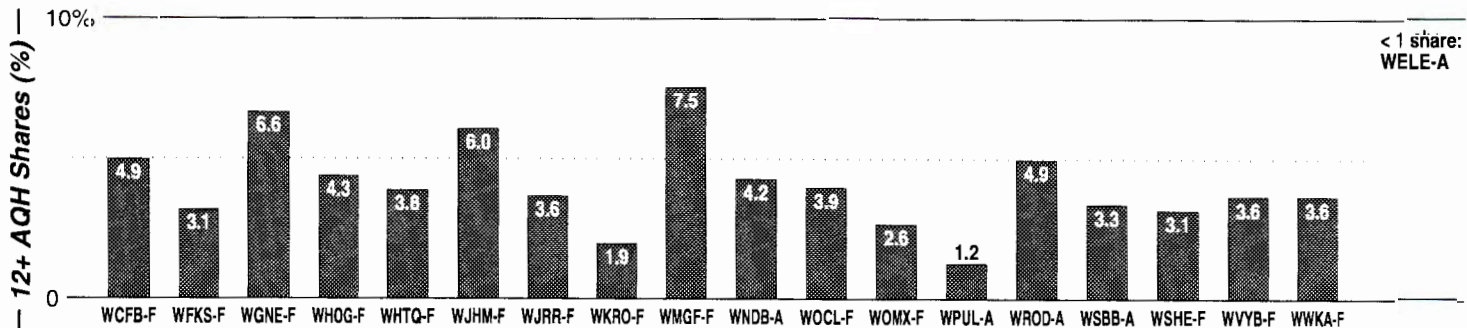

Calls	General Manager	Address, City, State ZIP	Phone	Fax	Owner Phone
WELE-AM	Doug Wilhite	432 S Nova Rd, Ormond Beach, FL 32174	904-677-4122	904-677-4123	407-841-8255
WFKS-FM	B J Neilson	801 W Granada Blvd, Ormond Beach, FL 32174	904-672-9210	904-677-2252	412-875-9500
WGNE-FM	Bob Lina	340 S Beach St, Daytona Beach, FL 32114	904-239-9836	904-239-9898	301-588-6200
WHOG-FM	Mike Linn	126 W International Speedway B, Daytona Beach, FL 32114	904-255-9300	904-239-0966	904-255-9300
WKRO-FM	Mike Linn	126 W International Speedway B, Daytona Beach, FL 32114	904-255-9300	904-238-6488	904-255-9300
WMFJ-AM	Bill Leisner	4295 S Ridgewood Ave, Port Orange, FL 32127	904-756-9000	904-760-7107	904-756-9094
WNDA-AM	Rick Green	PO Box 1777, Deland, FL 32721	904-734-9386	904-734-9361	904-255-9300
WNDB-AM	Mike Linn	126 W International Speedway B, Daytona Beach, FL 32114	904-257-1150	904-239-0966	904-255-9300
WPUL-AM	Charles Cherry	PO Box 4010, South Daytona Beach, FL 32121	904-767-1131	904-767-1131	813-620-1300
WROD-AM	Paul Kempff	PO Box 991, Daytona Beach, FL 32115	904-253-0000	904-255-3178	
WSBB-AM	Brian Tolby	175 N Causeway, New Smyrna Beach, FL 32169	904-428-9091	904-428-7835	904-428-9091
WVYB-FM	Mike Linn	126 W International Speedway B, Daytona Beach, FL 32114	904-257-6900	904-238-6488	904-255-9300
WYND-AM	Buddy Tucker	316 E Taylor Rd, Deland, FL 32724	904-734-1310	904-734-1315	334-432-1360