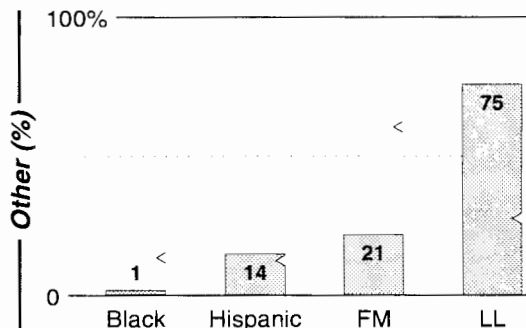

Ft. Collins-Greeley, CO

Metro Rank: **132** Pop: **367,254** Retail: **$4.297B** Gross Rev: **$11.1M** HH Inc: **$41,630** ↓

Calls	FMT	City of License	Freq	PWR	HAAT	Combo	LMA	Rep	St	Owner	Acq	Price
KGLL	CTRY	Greeley	96.1	100.0	735	a			75	Clear Channel Comm	9905	g1
KPAW	HITS	Fort Collins	107.9	100.0 #	640	a			75	Clear Channel Comm	9905	g1
KRKI	ROCK	Estes Park	102.1	25.0 #	226				97	Marathon Media LLC	9912 p	12,000
KTRR	AC	Loveland	102.5	50.0	410	c			66	Brill Media Co	9902	1,800
KUAD	CTRY	Windsor	99.1	100.0	696	c			75	Brill Media Co		

Calls	FMT	City of License	Freq	Day	Night	Combo	LMA	Rep	St	Owner	Acq	Price
KCOL	NEWS	Wellington	600	5.0 #	0.50	a			59	Clear Channel Comm	9905	g1
KZZZ	NOST	Estes Park	1470	1.0	0.05	d			67	MK Inc	0002 p	185
KFKA	NEWS	Greeley	1310	5.0	1.00			Target	21	MK Inc	0002 p	950
KGRE	SPAN	Greeley	1450	1.0	1.00				48	Greeley Bcstg Corp	9805	145
KHNC	NEWS	Johnstown	1360	4.0 #	0.45	b			93	Wiedeman, Don&Sharon		
KHPN	CTRY	Loveland	1570	1.0	0.02	d			55	MK Inc	9709	275
KIIX	SPRT	Fort Collins	1410	5.0	1.00				59	Clear Channel Comm	9905	g1
KVVS	SPAN	Windsor	1170	1.0	0.00				69	Rodriguez-Gallegos	0003 p	300

Call	General Manager	Address, City, State ZIP	Phone	Fax	Owner Phone
KCOL-AM	Stu Haskell	1612 La Porte Ave, Fort Collins, CO 80521	970-482-5991	970-482-5994	606-655-2267
KEZZ-AM	Skip Spencer	131 Stanley Ave Ste 204, Estes Park, CO 80517	970-586-9555	970-586-9561	970-593-1897
KFKA-AM	Ann Tennesen	PO Box K, Greeley, CO 80632	970-356-1310	970-356-1314	970-593-1897
KGLL-FM	Stu Haskell	1612 La Porte Ave, Fort Collins, CO 80521	970-482-5991	970-482-5994	606-655-2267
KGRE-AM	Ricardo Salazar	1020 9th St 2nd Fl Ste 204, Greeley, CO 80631	970-356-1450	970-356-8522	970-356-1452
KHNC-AM	Don Wiedeman	PO Box 1750, Johnstown, CO 80534	970-587-5175	970-587-5450	
KHPN-AM	Monte Spearman	1576 W 1st St, Loveland, CO 80537	970-667-1570	970-667-1572	970-593-1897
KIIX-AM	Stu Haskell	1612 La Porte Ave, Fort Collins, CO 80521	970-482-5991	970-482-5994	606-655-2267
KPAW-FM	Stu Haskell	1612 La Porte Ave, Fort Collins, CO 80521	970-482-5991	970-482-5994	606-655-2267
KRKI-FM	Skip Spencer	131 Stanley Ave Ste 204, Estes Park, CO 80517	970-586-9555	970-586-9561	312-204-9900
KTRR-FM	Daniel Conway	600 Main St, Windsor, CO 80550	970-493-1170	970-686-7491	812-423-6200
KUAD-FM	Daniel Conway	600 Main St, Windsor, CO 80550	970-493-1170	970-686-7491	812-423-6200
KVVS-AM	Veronica Velasco	PO Box 597, Windsor, CO 80550	970-686-1170	970-686-7700