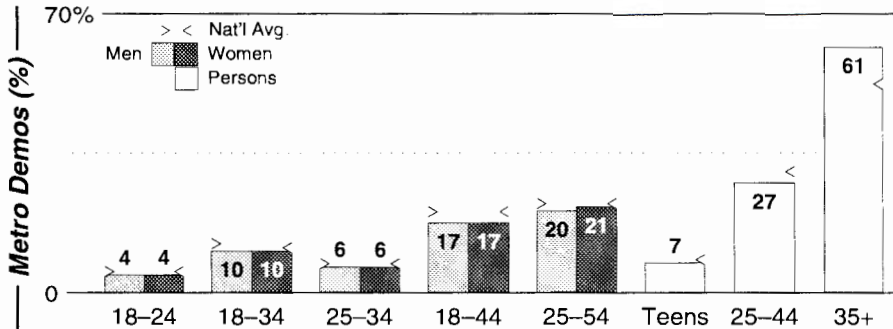

Tampa-St. Petersburg-Clearwater (Cont.)

Metro Rank: 21 Pop: 2,325,199 Retail: $29.619B Gross Rev: $117.9M HH Inc: $41,468 ↓