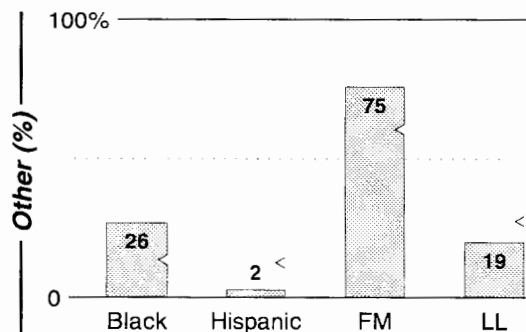

Salisbury-Ocean City, MD (Cont.)

Metro Rank: **150** Pop: **291,102** Retail: **$4.239B** Gross Rev: **$14.1M** HH Inc: **$37,220** ↓

Calls	General Manager	Address, City, State ZIP	Phone	Fax	Owner Phone
WAFL-FM	Melody Booker	PO Box 808, Milford, DE 19963	302-422-7575	302-422-3069	302-478-2700
WBEE-FM	Michael Powell	1637 Donn Swamp Rd., Pocomoke, MD 21851	410-968-9696	410-968-9698	410-968-9696
WDMV-AM	Michael Powell	1637 Donn Swamp Rd., Pocomoke, MD 21851	410-968-9696	410-968-9698	248-557-3500
WETT-AM	Byron Ellison	PO Box 2579, Ocean City, MD 21843	410-723-0900	410-723-1100	410-723-0900
WGBG-FM	Cathy Deighan	701 N Dupont Hwy, Georgetown, DE 19947	302-856-2567	302-856-6839	610-326-4000
WGMD-FM	Marie Moulinier	PO Box 530, Rehoboth Beach, DE 19971	302-945-2050	302-945-3781	302-945-2050
WICO-AMFM	Mike Reath	PO Box 909, Salisbury, MD 21803	410-742-3212	410-548-1543	302-478-2700
WJDY-AM	Jim Principi	31455 Winterplace Pkwy, Salisbury, MD 21804	410-742-1923	410-742-2329	312-867-0091
WJNE-FM	Cathy Deighan	701 N Dupont Hwy, Georgetown, DE 19947	302-856-2567	302-856-6839	610-326-4000
WJWK-AM	Cathy Deighan	701 N Dupont Hwy, Georgetown, DE 19947	302-856-2567	302-856-6839	610-326-4000
WJWL-AM	Cathy Deighan	701 N Dupont Hwy, Georgetown, DE 19947	302-856-2567	302-856-6839	610-326-4000
WJYN-FM	Cathy Deighan	701 N Dupont Hwy, Georgetown, DE 19947	302-856-2567	302-856-6839	610-326-4000
WKHW-FM	Patrick Bailey	1508 Market St, Pocomoke City, MD 21851	410-957-4300	410-957-4930	610-326-4000
WLBW-FM	Jim Principi	31455 Winterplace Pkwy, Salisbury, MD 21804	410-742-1923	410-742-2329	312-867-0091
WLVW-FM	Jim Principi	31455 Winterplace Pkwy, Salisbury, MD 21804	410-742-1923	410-742-2329	312-867-0091
WOCQ-FM	Cathy Deighan	11210 Bell Rd, Whaleyville, MD 21872	410-641-0001	410-641-1572	610-326-4000
WOLC-FM	Jim East	PO Box 130, Princess Anne, MD 21853	410-543-9652	410-651-9652	410-543-9652
WOSC-FM	Jim Principi	2326 Goddard Pkwy, Salisbury, MD 21801	410-860-2200	410-860-0599	312-867-0091
WQHQ-FM	Jim Principi	31455 Winterplace Pkwy, Salisbury, MD 21804	410-742-1923	410-742-2329	312-867-0091
WQJZ-FM	Mike Reath	PO Box 909, Salisbury, MD 21803	410-219-3500	410-548-1543	302-478-2700
WRBG-FM	Cathy Deighan	701 N Dupont Hwy, Georgetown, DE 19947	302-856-2567	302-856-6839	610-326-4000
WRXS-FM	Ronald Gillenardo	PO Box 23, Berlin, MD 21811	410-641-4663	410-641-4489	410-641-4663
WSBL-FM	Walt Barcus	PO Box 379, Selbyville, DE 19975	302-436-9725	302-436-9726	302-436-9725
WSBY-FM	Jim Principi	2326 Goddard Pkwy, Salisbury, MD 21801	410-742-5191	302-629-5172	312-867-0091
WTDK-FM	Troy Hill	PO Box 1495, Cambridge, MD 21613	410-376-3032	410-228-0130	410-228-4800
WTGM-AM	Jim Principi	31455 Winterplace Pkwy, Salisbury, MD 21804	410-742-1923	410-742-2329	312-867-0091
WWFG-FM	Jim Principi	2326 Goddard Pkwy, Salisbury, MD 21801	410-860-2200	410-860-0599	312-867-0091
WXJN-FM	Mike Reath	PO Box 909, Salisbury, MD 21803	410-742-3212	410-548-1543	302-478-2700
WXPZ-FM	Denise Harper	PO Box K, Milford, DE 19963	302-424-1013	302-424-2358	302-424-1013
WYUS-AM	Melody Booker	PO Box 808, Milford, DE 19963	302-422-7575	302-422-3069	302-478-2700
WZBH-FM	Cathy Deighan	701 N Dupont Hwy, Georgetown, DE 19947	302-856-2567	302-856-6839	610-326-4000