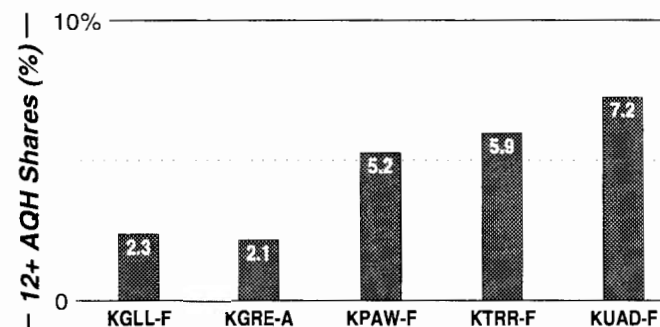

< 1 share:
KCOL-A
KFKA-A
KHPN-A