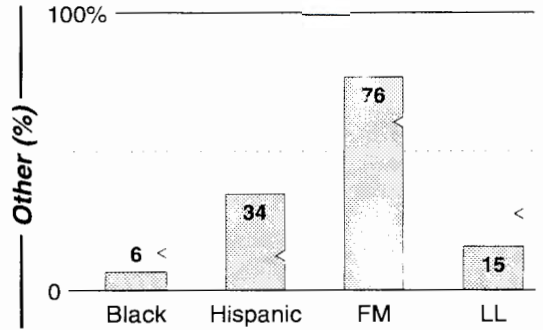

Palm Springs, CA

Metro Rank: **153** Pop: **320,404** Retail: **$2.878B** Gross Rev: **$13.1M** HH Inc: **$41,277** ↓