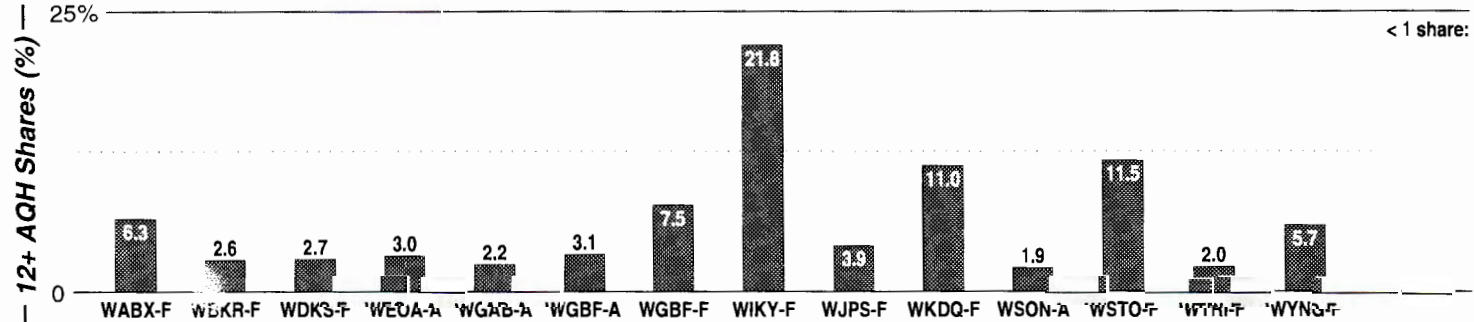

Calls	General Manager	Address, City, State ZIP	Phone	Fax	Owner Phone
WABX-FM	Rob Burton	PO Box 3848, Evansville, IN 47736	812-424-8284	812-426-7928	812-424-8284
WBNL-AMFM	Norman Hall	PO Box 270, Boonville, IN 47601	812-897-2080	812-897-2130	812-424-8284
WDKS-FM	David Roederer	PO Box 78, Evansville, IN 47701	812-425-4226	812-421-0005	812-853-9422
WEOA-AM	Ed Lander	1100 W Lloyd Expy Ste 419, Evansville, IN 47708	812-424-8864	812-424-9946	812-424-8284
WGAB-AM	Don Davis	1180 Maple Ln, Newburgh, IN 47630	812-853-9422		812-853-9422
WGBF-AMFM	David Roederer	PO Box 78, Evansville, IN 47701	812-425-4226	812-421-0005	312-867-0091
WIKY-FM	Rob Burton	PO Box 3848, Evansville, IN 47736	812-424-8284	812-426-7928	812-424-8284
WJPS-FM	Rob Burton	PO Box 3848, Evansville, IN 47736	812-424-8284	812-426-7928	812-424-8284
WKDQ-FM	Jim Donnelly	PO Box 435, Henderson, KY 42420	270-827-8995	270-827-5756	812-423-6200
WRCY-AM	Roger Swan	7109 Upton Rd, Mount Vernon, IN 47620	812-838-4484	812-838-6434	812-882-6060
WSON-AM	Henry Lackey	PO Box 418, Henderson, KY 42419	270-826-3923	270-826-7572	502-826-3923
WSTO-FM	Gary Exline	PO Box 1390, Owensboro, KY 42302	270-686-0096	270-685-7098	812-423-6200
WSWI-AM	John Morris	8600 University Blvd, Evansville, IN 47712	812-465-1665	812-465-7152	812-465-1665
WTRI-FM	David Roederer	PO Box 78, Evansville, IN 47701	812-425-4226	812-421-0005	312-867-0091
WVHI-AM	Richard Clifton	PO Box 3636, Evansville, IN 47735	812-425-2221	812-425-2078	502-964-3304
WYFX-FM	Roger Swan	7109 Upton Rd, Mount Vernon, IN 47620	812-838-4484	812-838-6434	812-882-6060
WYNG-FM	David Roederer	PO Box 78, Evansville, IN 47701	812-425-4226	812-421-0005	312-867-0091