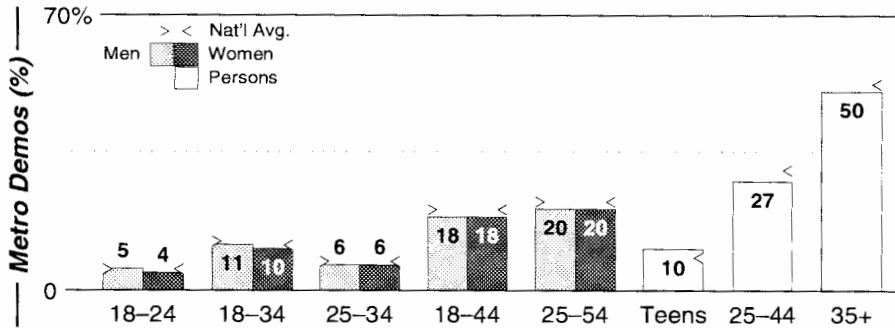

Yakima, WA (Cont.)

Metro Rank: **194** Pop: **215,220** Retail: **$1.885B** Gross Rev: **$8.8M** HH Inc: **$40,695** ↓

Calls	General Manager	Address, City, State ZIP	Phone	Fax	Owner Phone
KARY-FM	Bob Powers	1200 Chesterly Drive #160, Yakima, WA 98902	509-248-2900	509-452-9661	425-653-2310
KATS-FM	Dave Aamodt	PO Box 1460, Yakima, WA 98907	509-972-3461	509-972-3540	606-655-2267
KBBO-AM	Bob Powers	1200 Chesterly Drive #160, Yakima, WA 98902	509-248-2900	509-452-9661	425-653-2310
KENE-AM	Rick Knapp	PO Box 350, Toppenish, WA 98948	509-865-5363	509-865-4429	509-865-5363
KFFM-FM	Dave Aamodt	PO Box 1460, Yakima, WA 98907	509-972-3461	509-453-5550	606-655-2267
KHHK-FM	Bob Powers	1200 Chesterly Drive #160, Yakima, WA 98902	509-248-2900	509-452-9661	425-653-2310
KIT-AM	Dave Aamodt	PO Box 1460, Yakima, WA 98907	509-972-3461	509-972-3540	606-655-2267
KJOX-AM	Bob Powers	1200 Chesterly Drive #160, Yakima, WA 98902	509-248-2900	509-452-9661	425-653-2310
KLES-FM	Doug Earp	PO Box 295, Mabton, WA 98935	509-894-5537	509-894-4218	509-894-4659
KMWX-AM	Dave Aamodt	PO Box 1460, Yakima, WA 98907	509-972-3461	509-972-3540	606-655-2267
KQSN-FM	Dave Aamodt	PO Box 1460, Yakima, WA 98907	509-972-3461	509-453-3368	606-655-2267
KRSE-FM	Bob Powers	1200 Chesterly Drive #160, Yakima, WA 98902	509-248-2900	509-452-9661	425-653-2310
KXDD-FM	Bob Powers	1200 Chesterly Drive #160, Yakima, WA 98902	509-248-2900	509-452-9661	425-653-2310
KYAK-AM	Bob Powers	PO Box 2888, Yakima, WA 98907	509-248-2900	509-452-0541	509-443-1000
KYXE-AM	Ed Ramirez	PO Box 2888, Yakima, WA 98907	509-457-1000	509-452-0541	206-727-2222
KZTA-FM	Ed Ramirez	PO Box 2888, Yakima, WA 98907	509-457-1000	509-452-0541	206-727-2222
KZTB-FM	Ed Ramirez	PO Box 2888, Yakima, WA 98907	509-457-1000	509-452-0541	206-727-2222
KZTS-AM	Ed Ramirez	PO Box 2888, Yakima, WA 98907	509-457-1000	509-452-0541	206-727-2222
KZXR-FM	Frank Allec	1227 Hillcrest Dr, Prosser, WA 99350	509-786-1017	509-786-1181	213-745-6224