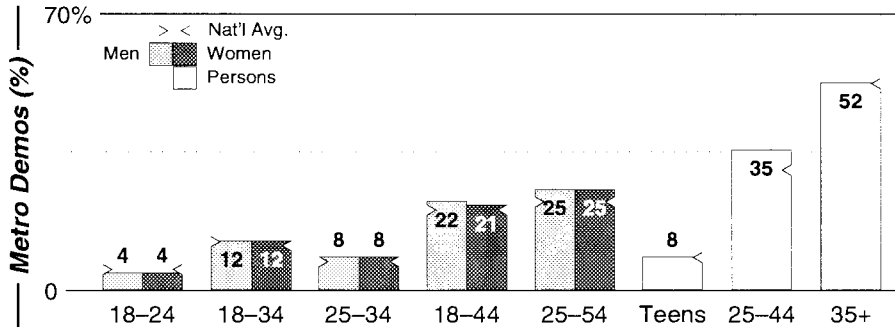

Denver - Boulder (Cont.)

Metro Rank: **23** Pop: **2,285,594** Retail: **$26.469B** Gross Rev: **$171.6M** HH Inc: **$48,728** ↑