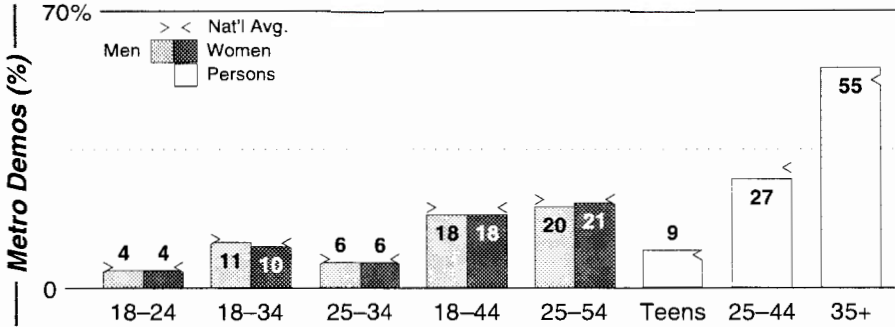

Joplin, MO

Metro Rank: **227** Pop: **150,946** Retail: **$1.913B** Gross Rev: **$6.9M** HH Inc: **$35,781** ↓