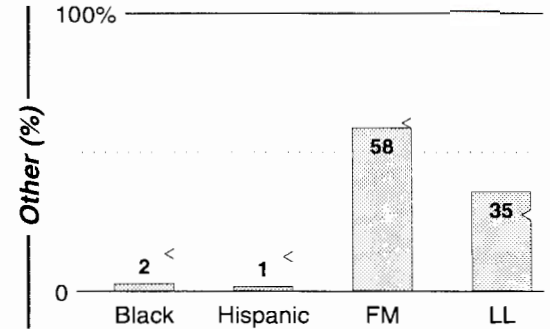

Johnstown, PA (Cont.)

Metro Rank: **170** Pop: **235,578** Retail: **$2.241B** Gross Rev: **$7.1M** HH Inc: **$35,106** ↓

Calls	General Manager	Address, City, State ZIP	Phone	Fax	Owner Phone
WCRO-AM	Jane Allison Austin	616 Main St Ste 627, Johnstown, PA 15901	814-533-5677	814-536-5855	814-533-5650
WEBG-AM	Michael Yeager	PO Box 115, Cashtown, PA 17310		814-471-0282	717-337-1635
WFRB-AMFM	Beda Riley	242 Finzel Rd, Frostburg, MD 21532	301-689-8871	301-689-8880	301-722-6666
WGLU-FM	Ralph Lovette	2447 Bedford St Ste 101, Johnstown, PA 15904	814-266-9458	814-266-9212	717-909-7220
WHPA-FM	Larry Schrengocost	PO Box 1095, Northern Cambria, PA 15714	814-948-1580	814-948-0950	724-543-1380
WKYE-FM	Christine Hilliard	109 Plaza Dr Ste 2, Johnstown, PA 15905	814-255-4186	814-255-6145	814-941-9800
WMTZ-FM	Ron Kight	PO Box 370, Johnstown, PA 15907	814-535-8554	814-535-8557	606-655-2267
WNCC-AM	Larry Schrengocost	PO Box 1095, Northern Cambria, PA 15714	814-948-1580	814-948-0950	724-543-1380
WNTJ-AM	Ron Kight	PO Box 370, Johnstown, PA 15907	814-535-8554	814-535-8557	606-655-2267
WODZ-AM	Christine Hilliard	109 Plaza Dr Ste 2, Johnstown, PA 15905	814-255-4186	814-255-6145	814-941-9800
WPCL-FM	Dwayne Johnson	PO Box 540, Grantsville, MD 21536	301-895-3292	301-895-3293	301-895-3292
WQKK-FM	Ralph Lovette	2447 Bedford St Ste 101, Johnstown, PA 15904	814-266-9458	814-266-9212	717-909-7220
WQZS-FM	Roger Wahl	128 Hunsrick Rd, Meyersdale, PA 15552	814-634-9111	814-634-0882	814-634-0882
WRDD-AM	Larry Schrengocost	PO Box 1095, Northern Cambria, PA 15714	814-948-1580	814-948-0950	724-543-1380
WSGY-FM	Tom Solbozien	2046 Husband Rd, Somerset, PA 15501	814-445-4186	814-445-5905	814-941-9800
WSRA-FM	Ron Lorence	PO Box 5177, Johnstown, PA 15904	814-443-1330	814-443-4267	814-443-1330
WUZI-FM	Carol Logan	1 Forever Dr, Hollidaysburg, PA 16648	814-943-1136	814-943-2754	814-941-9800
WVSC-AM	Tom Solbozien	2046 Husband Rd, Somerset, PA 15501	814-445-4186	814-445-5905	814-941-9800
WYSN-AM	Ron Lorence	PO Box 5177, Johnstown, PA 15904	814-443-1330	814-443-4267	814-443-1330