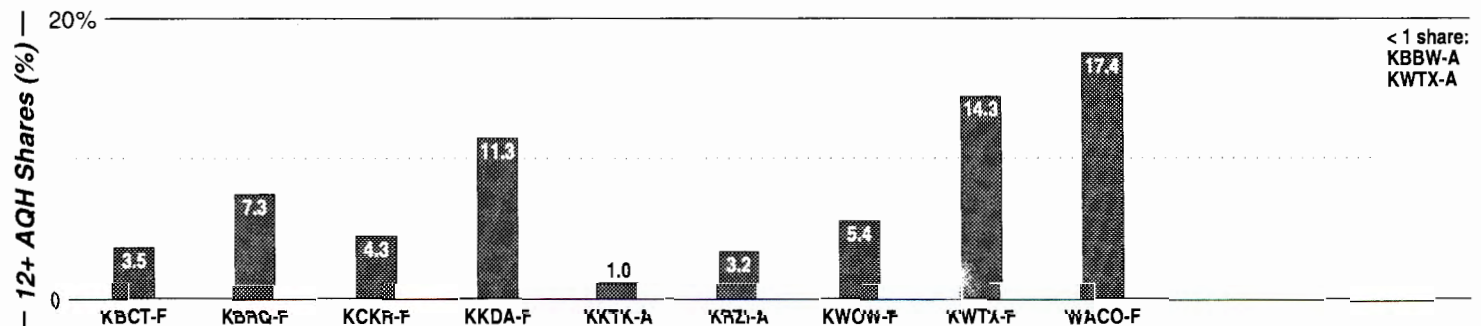

Calls	General Manager	Address, City, State ZIP	Phone	Fax	Owner Phone
KBBW-AM	Steve Williams	1019 Washington Ave, Waco, TX 76701	254-757-1010	254-752-5339	254-757-1010
KBCT-FM	Jerry Lenamon	4701 W Waco Dr, Waco, TX 76710	254-399-9450	254-388-5946	254-388-5945
KBRQ-FM	Michael Oppenheimer	314 W State Highway 6, Waco, TX 76712	254-776-3900	254-776-3917	
KCKR-FM	Michael Oppenheimer	314 W State Highway 6, Waco, TX 76712	254-776-3900	254-776-3917	214-922-8700
KKTK-AM	Michael Oppenheimer	314 W State Highway 6, Waco, TX 76712	254-776-1033	254-776-3917	817-645-6643
KLRK-FM	Van Goodall	PO Box 8093, Waco, TX 76714	254-772-0930	254-772-1580	254-772-0930
KRZI-AM	Van Goodall	PO Box 8093, Waco, TX 76714	254-772-0930	254-772-1580	254-772-0930
KRZX-AM	Van Goodall	PO Box 8093, Waco, TX 76714	254-772-0930	254-772-1580	254-772-0930
KWOW-FM	John Dokkin	7037-A Sanger Ave, Waco, TX 76710	254-776-1033	254-776-0642	817-645-6643
KWTX-AMFM	Michael Oppenheimer	314 W State Highway 6, Waco, TX 76712	254-776-3900	254-776-3917	214-922-8700
WACO-FM	Michael Oppenheimer	314 W State Highway 6, Waco, TX 76712	254-776-3900	254-776-3917	912-739-3035