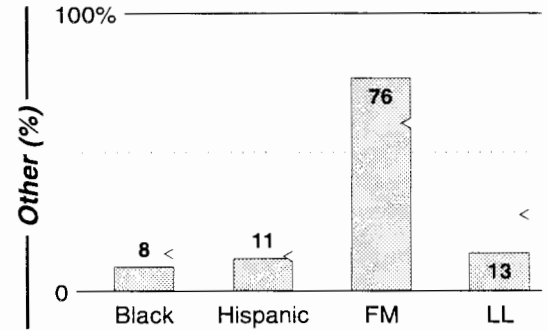

Ft. Myers-Naples-Marco Island (Cont.)

Metro Rank: **71** Pop: **643,804** Retail: **$9.242B** Gross Rev: **$28.1M** HH Inc: **$49,994** ↑

Calls	General Manager	Address, City, State ZIP	Phone	Fax	Owner Phone
WAFZ-AM	John Norman	2105 Immokalee Dr, Immokalee, FL 34142	941-658-1490	941-658-6109	941-983-6106
WARO-FM	Joe Schwartzel	2824 Palm Beach Blvd, Fort Myers, FL 33916	941-337-2346	941-332-0767	941-337-2346
WAVV-FM	Jeff Alpert	11800 Tamiami Trl E, Naples, FL 34113	941-775-9288	941-793-7000	941-775-9288
WCCF-AM	Mike Moody	9148 Bonita Beach Rd., Bonita Springs, FL 34135	941-639-1188	941-639-6742	606-655-2267
WCCL-FM	Tim Spires	9148 Bonita Beach Rd, Ste 205, Bonita Springs, FL 34135	941-949-0808	941-949-1553	941-949-0808
WCKT-FM	Jim Keating	4110 Center Point Dr Ste 212, Fort Myers, FL 33916	941-275-5107	941-275-4669	606-655-2267
WCRM-AM	Salvador Santana	3448 Canal St, Fort Myers, FL 33916	941-334-1350	941-332-8890	941-334-1350
WCVU-FM	Mike Moody	9148 Bonita Beach Rd., Bonita Springs, FL 34135	941-639-1188	941-639-6742	606-655-2267
WDRR-FM	Ruth Ray	7290 College Pkwy Ste 100, Fort Myers, FL 33907	941-275-9377	941-275-0962	941-275-9377
WGCQ-FM	Bob Sneddon	3061 Terrace Ave, Naples, FL 34104	941-774-9210	941-774-8335	941-774-9210
WGUF-FM	Jim Gustafson	2640 Golden Gate PkwySte316, Naples, FL 34105	941-430-2301	941-435-9106	412-875-9500
WIKX-FM	Mike Moody	9148 Bonita Beach Rd., Bonita Springs, FL 34135	941-639-1188	941-639-6742	606-655-2267
WINK-AMFM	Joe Schwartzel	2824 Palm Beach Blvd, Fort Myers, FL 33916	941-337-2346	941-332-0767	941-337-2346
WJBX-FM	Brad Beasley	12995 S Cleveland Ave Ste 258, Fort Myers, FL 33907	941-275-9980	941-275-5611	941-263-5000
WJGO-FM	David Parks	12730 New Brittany Blvd #428, Fort Myers, FL 33907	941-931-1029	941-931-3624	941-931-1029
WJST-FM	Maureen Knorr	12995 S Cleveland Ave Ste 258, Fort Myers, FL 33907	941-275-9980	941-275-5611	941-263-5000
WKII-AM	Jim Keating	3151 Cooper St Ste 56, Punta Gorda, FL 33950	941-337-1112	941-637-6187	606-655-2267
WMIB-AM	Steve Downes	1112 1/2 N Collier Blvd, Marco Island, FL 34145	941-642-8006	941-642-6970	978-686-9966
WMYR-AM	Robert Hecksher	PO Box 216, Fort Myers, FL 33902	941-332-2102	941-332-3135	941-332-2102
WNOG-AM	Joe Schwartzel	2824 Palm Beach Blvd, Fort Myers, FL 33916	941-337-2346	941-332-0767	941-337-2346
WODX-AM	Steve Downes	1112 1/2 N Collier Blvd, Marco Island, FL 34145	941-642-8006	941-642-6970	978-686-9966
WOLZ-FM	Jim Keating	7290 College Pkwy Ste 200, Fort Myers, FL 33907	941-275-0095	941-275-3299	606-655-2267
WOST-FM	Jim Keating	7290 College Pkwy Ste 200, Fort Myers, FL 33907	941-275-0095	941-275-3299	606-655-2267
WQNU-FM	Jim Keating	4110 Center Point Dr Ste 212, Fort Myers, FL 33916	941-275-5107	941-275-4669	606-655-2267
WRXK-FM	Brad Beasley	PO Box 307, Estero, FL 33928	941-495-2100	941-992-8165	941-263-5000
WSGL-FM	Jim Gustafson	2640 Golden Gate PkwySte316, Naples, FL 34105	941-430-2301	941-435-9106	412-875-9500
WTLQ-AM	Joe Schwartzel	2824 Palm Beach Blvd, Fort Myers, FL 33916	941-337-2346	941-332-0767	941-337-2346
WTLT-FM	Joe Schwartzel	2824 Palm Beach Blvd, Fort Myers, FL 33916	941-337-2346	941-332-0767	941-337-2346
WWCL-AM	Bob Dwyer	3345 Palm Beach Blvd, Fort Myers, FL 33916	941-337-1440	941-337-4681	941-337-1440
WWCN-AM	Brad Beasley	PO Box 307, Estero, FL 33928	941-495-2100	941-992-8165	941-263-5000
WWGR-FM	Jim Gustafson	4210 Metro Pkwy Ste 210, Fort Myers, FL 33916	941-936-2599	941-936-0977	412-875-9500
WXKB-FM	Maureen Knorr	PO Box 307, Estero, FL 33928	941-495-2100	941-948-0785	941-263-5000