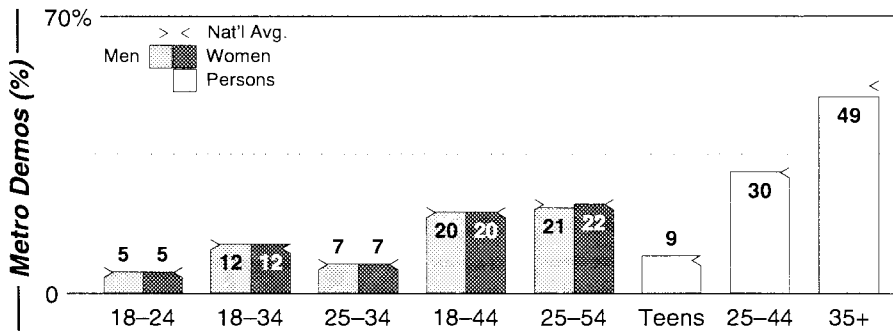

San Antonio, TX (Cont.)

Metro Rank: **32** Pop: **1,684,355** Retail: **$16.598B** Gross Rev: **$79.5M** HH Inc: **$41,880** ↓