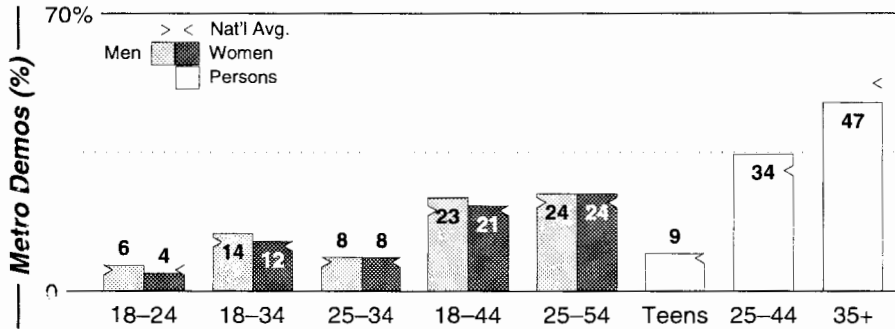

Colorado Springs, CO (Cont.)

Metro Rank: **94** Pop: **502,729** Retail: **$5.855B** Gross Rev: **$22.4M** HH Inc: **$40,912** ↓

Calls	General Manager	Address, City, State ZIP	Phone	Fax	Owner Phone
KBIQ-FM	Ken Faffo	6760 Corporate Dr Ste 340, Colorado Springs, CO 80919	719-531-5438	719-531-5588	805-987-0400
KCBR-AM	Don Crawford Jr	5050 Edison Ave Ste 218, Colorado Springs, CO 80915	719-570-1530	719-570-1007	215-628-3500
KCMN-AM	Don Crawford Jr	5050 Edison Ave Ste 218, Colorado Springs, CO 80915	719-570-1530	719-570-1007	215-628-3500
KGFT-FM	Ken Faffo	6760 Corporate Dr Ste 340, Colorado Springs, CO 80919	719-531-5438	719-531-5588	805-987-0400
KILO-FM	Lou Mellini	PO Box 2080, Colorado Springs, CO 80901	719-634-4896	719-634-5837	704-372-4434
KKCS-AMFM	Jerry Grant	PO Box 39102, Colorado Springs, CO 80949	719-594-9000	719-594-9006	505-257-7333
KKFM-FM	Brenda Goodrich	6805 Corporate Dr Ste 130, Colorado Springs, CO 80919	719-593-2700	719-593-2727	702-804-5200
KKLI-FM	Bob Gourley	2864 S Circle Dr Ste 150, Colorado Springs, CO 80906	719-540-9200	719-593-2727	214-922-8700
KMG-FM	Brenda Goodrich	6805 Corporate Dr Ste 130, Colorado Springs, CO 80919	719-593-2700	719-593-2727	702-804-5200
KPRZ-FM	Ken Sasso	6760 Corporate Dr Ste 340, Colorado Springs, CO 80919	719-531-5438	719-531-5588	214-922-8700
KRDO-AMFM	Neil Klockziem	PO Box 1457, Colorado Springs, CO 80901	719-632-1515	719-635-8455	719-632-1515
KSKX-FM	Neil Klockziem	PO Box 1457, Colorado Springs, CO 80901	719-578-1055	719-635-8455	719-630-3111
KSPZ-FM	Brenda Goodrich	6805 Corporate Dr Ste 130, Colorado Springs, CO 80919	719-540-9200	719-527-9253	702-804-5200
KTWK-AM	Brenda Goodrich	6805 Corporate Dr Ste 130, Colorado Springs, CO 80919	719-540-9200	719-527-9253	702-804-5200
KVOR-AM	Brenda Goodrich	6805 Corporate Dr Ste 130, Colorado Springs, CO 80919	719-540-9200	719-527-9253	702-804-5200
KVUU-FM	Bob Gourley	2864 S Circle Dr Ste 150, Colorado Springs, CO 80906	719-540-9200	719-579-0882	214-922-8700
KWYD-AM	Lori Baker	PO Box 5668, Colorado Springs, CO 80931	719-392-4219	719-392-3307	317-655-9999
KXRE-AM	David Drucker	732 1/2 Manitou Ave, Manitou Springs, CO 80829	719-685-4130	719-542-2767	303-678-1844
KYZX-FM	Lou Mellini	PO Box 2080, Colorado Springs, CO 80901	719-634-4896	719-634-5837	704-372-4434