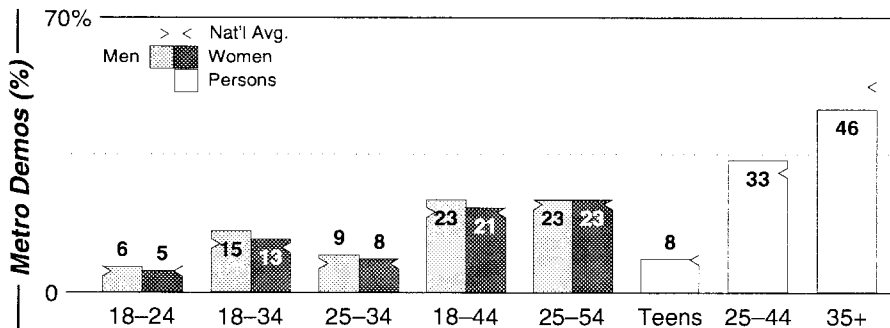

Norfolk-Virginia Beach-Newport News (Cont.)

Metro Rank: **36** Pop: **1,489,735** Retail: **$14.869B** Gross Rev: **$53.6M** HH Inc: **$41,209** ↓

Calls	General Manager	Address, City, State ZIP	Phone	Fax	Owner Phone
WAFX-FM	Dave Paulus	870 Greenbrier Cir Ste 399, Chesapeake, VA 23320	757-366-9900	757-366-0022	313-886-7070
WBYM-AM	Doug Barrett	2845 N Armistead Ave, Hampton, VA 23666	757-766-9262	757-766-7439	804-766-9262
WCKO-AM	Mike Chandler	PO Box 661, Norfolk, VA 23501	757-493-9919	757-490-2524	417-581-5595
WCMS-FM	Andy Graham	5589 Greenwich Rd Ste 200, Virginia Beach, VA 23462	757-424-1050	757-424-3479	617-527-0062
WCMS-AM	Andy Graham	5589 Greenwich Rd., Virginia Beach, VA 23464	757-424-1050	757-424-3479	617-527-0062
WCPK-AM	Henry Hoot	2202 Jolliff Rd, Chesapeake, VA 23321	757-488-1010		757-622-4600
WGH-AMFM	Andy Graham	5589 Greenwich Rd Ste 200, Virginia Beach, VA 23462	757-671-1000	757-671-1010	617-527-0062
WGPL-AM	Katrina Chase	645 Church St Ste 400, Norfolk, VA 23510	757-622-4600	757-624-6515	757-624-6500
WHKT-AM	Henry Hoot	2202 Jolliff Rd, Chesapeake, VA 23321	757-488-1010		757-488-1010
WJCD-FM	Janet Armstead	1003 Norfolk Sq, Norfolk, VA 23502	757-466-0009	757-466-1155	606-655-2267
WJOI-AM	Dave Paulus	870 Greenbrier Cir Ste 399, Chesapeake, VA 23320	757-366-9900	757-366-0022	313-886-7070
WKGM-AM	Larry W Cobb	PO Box 339, Smithfield, VA 23431	757-357-9546	757-365-0412	540-552-4252
WKOC-FM	Jerry Del Core	500 Dom Twr 999 Waterside Dr, Norfolk, VA 23510	757-640-8500	757-640-8552	757-640-8500
WMBG-AM	Gregory H. Granger	5351 Richmond Rd, Williamsburg, VA 23188	757-229-7400	757-565-4652	757-564-3714
WNIS-AM	Jerry Del Core	500 Dom Twr 999 Waterside Dr, Norfolk, VA 23510	757-640-8500	757-640-8552	757-640-8500
WNOR-FM	Dave Paulus	870 Greenbrier Cir Ste 399, Chesapeake, VA 23320	757-366-9900	757-366-0022	313-886-7070
WNVZ-FM	Eric Mastel	236 Clearfield Ave Ste 206, Virginia Beach, VA 23462	757-497-2000	757-456-5458	610-660-5610
WOWI-FM	Janet Armstead	1003 Norfolk Sq, Norfolk, VA 23502	757-466-0009	757-466-7043	606-655-2267
WPCE-AM	Katrina Chase	645 Church St Ste 400, Norfolk, VA 23510	757-622-4600	757-624-6515	757-624-6500
WPMH-AM	Henry Hoot	2202 Jolliff Rd, Chesapeake, VA 23321	757-488-1010		757-488-1010
WPTE-FM	Eric Mastel	236 Clearfield Ave Ste 206, Virginia Beach, VA 23462	757-497-2000	757-456-5458	610-660-5610
WROX-FM	Jerry Del Core	500 Dom Twr 999 Waterside Dr, Norfolk, VA 23510	757-640-8500	757-640-8552	757-640-8500
WSVV-FM	Janet Armstead	1003 Norfolk Sq, Norfolk, VA 23502	757-466-0009	757-466-7043	606-655-2267
WSVY-FM	Janet Armstead	1003 Norfolk Sq, Norfolk, VA 23502	757-466-0009	757-466-7043	606-655-2267
WTAR-AM	Jerry Del Core	500 Dom Twr 999 Waterside Dr, Norfolk, VA 23510	757-640-8500	757-640-8552	757-640-8500
WTJZ-AM	Henry Hoot	2202 Jolliff Rd, Chesapeake, VA 23321	757-723-1270	757-723-0820	757-488-1010
WVAB-AM	Ron Cowan		757-481-0261		757-481-0261
WVKL-FM	Eric Mastel	236 Clearfield Ave Ste 206, Virginia Beach, VA 23462	757-497-2000	757-456-5458	610-660-5610
WWDE-FM	Eric Mastel	236 Clearfield Ave Ste 206, Virginia Beach, VA 23462	757-497-2000	757-456-5458	610-660-5610
WWSO-FM	Andy Graham	5589 Greenwich Rd Ste 200, Virginia Beach, VA 23462	757-671-1000	757-671-1010	617-527-0062
WXEZ-FM	Wes Eure	4026 George Washington Mem Hwy, Yorktown, VA 23691	757-898-9494	757-898-9401	757-898-9494
WXGM-AMFM	Thomas Robinson	PO Box 634, Gloucester, VA 23061	804-693-2105	804-693-2182	804-693-2105
WYFI-FM	Jerry Endres	4310 Indian River Rd Ste 5, Chesapeake, VA 23325	757-420-9505		704-523-5555