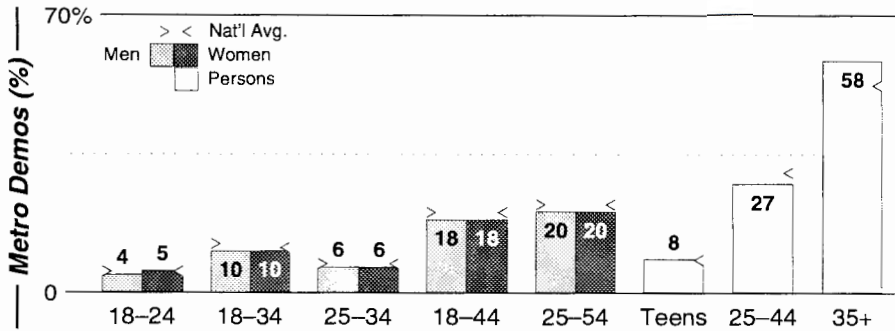

Wilkes Barre - Scranton (Cont.)

Metro Rank: **64** Pop: **744,807** Retail: **$7.559B** Gross Rev: **$26.5M** HH Inc: **$40,080** ↓

Calls	General Manager	Address, City, State ZIP	Phone	Fax	Owner Phone
WAAT-AM	Kevin Fennessy	Bank Towers 3rd Fl, Scranton, PA 18503	570-342-7575	570-342-3339	570-342-7575
WARM-AM	Paul Ehiis	600 Baltimore Dr, Wilkes Barre, PA 18702	570-824-9000	570-820-0520	702-804-5200
WAZL-AM	Paul Ehiis	600 Baltimore Dr, Wilkes Barre, PA 18702	570-824-9000	570-820-0520	702-804-5200
WBAX-AM	James Loftus	149 Penn Ave, Scranton, PA 18503	570-961-1842	570-346-6038	570-348-9108
WBHT-FM	Paul Ehiis	600 Baltimore Dr, Wilkes Barre, PA 18702	570-824-9000	570-820-0520	702-804-5200
WCNR-AM	Jim Hass	125 W Main St, Bloomsburg, PA 17815	570-784-1200	570-784-6060	570-387-1234
WCTD-FM	Paul Ehiis	600 Baltimore Dr, Wilkes Barre, PA 18702	570-824-9000	570-820-0520	702-804-5200
WCTP-FM	Paul Ehiis	600 Baltimore Dr, Wilkes Barre, PA 18702	570-824-9000	570-820-0520	702-804-5200
WEJL-AM	James Loftus	149 Penn Ave, Scranton, PA 18503	570-961-1842	570-346-6038	570-348-9108
WEMR-AMFM	Paul Ehiis	600 Baltimore Dr, Wilkes Barre, PA 18702	570-824-9000	570-820-0520	702-804-5200
WEZX-FM	James Loftus	149 Penn Ave, Scranton, PA 18503	570-961-1842	570-346-6038	570-348-9108
WFBS-AM	Kevin Fennessy	1114 Market Street #2nd Floor, Berwick, PA 18603	570-752-8012		570-752-8012
WGBI-AM	Gerald Getz	305 Hwy 315, Pittston, PA 18640	570-883-9800	570-883-1360	610-660-5610
WGGI-FM	Gerald Getz	305 Hwy 315, Pittston, PA 18640	570-883-9800	570-883-1360	610-660-5610
WGGY-FM	Gerald Getz	305 Hwy 315, Pittston, PA 18640	570-883-9800	570-883-1360	610-660-5610
WMLM-FM	Scott Richards	PO Box 90, Selinsgrove, PA 17870	570-374-8819	570-374-7444	570-374-8819
WPK-AM	Doug Lane	1049 N Sekol Rd, Scranton, PA 18504	570-344-1221	570-963-9199	570-344-1221
WPK-AM	Gerald Getz	305 Hwy 315, Pittston, PA 18640	570-883-9800	570-883-1360	610-660-5610
WPLP-AM	Gerald Getz	305 Hwy 315, Pittston, PA 18640	570-883-9800	570-883-1360	610-660-5610
WILT-AM	Andy Sumereau	22 S 6th St, Stroudsburg, PA 18360	570-421-2100	570-421-2040	609-452-9696
WJMW-AM	Scott Richards	PO Box 90, Selinsgrove, PA 17870	570-784-5500	570-784-1004	570-374-8819
WKAB-FM	Jan Banko	212 Pine St, Berwick, PA 18603	570-759-3570	570-759-3438	570-759-3570
WKJN-AM	Paul Ehiis	600 Baltimore Dr, Wilkes Barre, PA 18702	570-824-9000	570-820-0520	702-804-5200
WKQV-AM	Paul Ehiis	600 Baltimore Dr, Wilkes Barre, PA 18702	570-824-9000	570-820-0520	702-804-5200
WKRF-FM	Gerald Getz	PO Box 132, Mount Pocono, PA 18344	570-883-9800	570-883-1360	610-660-5610
WKRZ-FM	Gerald Getz	305 Hwy 315, Pittston, PA 18640	570-883-9800	570-883-1360	610-660-5610
WMGS-FM	Paul Ehiis	600 Baltimore Dr, Wilkes Barre, PA 18702	570-824-9000	570-820-0520	702-804-5200
WNAK-AM	Bob Neilson	84 S Prospect St, Nanticoke, PA 18634	570-735-0730	570-735-4844	570-735-0730
WQFM-FM	Jim Loftus	149 Penn Ave, Scranton, PA 18503	570-961-1842	570-346-6038	570-348-9108
WSBG-FM	Andy Sumereau	22 S 6th St, Stroudsburg, PA 18360	570-421-2100	570-421-2040	212-966-1059
WSHG-FM	Gerald Getz	305 Hwy 315, Pittston, PA 18640	570-655-6893	570-655-6862	610-660-5610
WVPO-AM	Andy Sumereau	22 S 6th St, Stroudsburg, PA 18360	570-421-2100	570-421-2040	212-966-1059
WVDL-FM	Doug Lane	1049 N Sekol Rd, Scranton, PA 18504	570-344-1221	570-963-9199	570-344-1221
WWFH-FM	Gerald Getz	305 Hwy 315, Pittston, PA 18640	570-883-9800	570-883-1360	610-660-5610
WXAR-FM	Paul Ehiis	600 Baltimore Dr, Wilkes Barre, PA 18702	570-824-9000	570-820-0520	702-804-5200
WXBE-FM	Paul Ehiis	600 Baltimore Dr, Wilkes Barre, PA 18702	570-824-9000	570-820-0520	702-804-5200
WYCK-AM	Doug Lane	1049 N Sekol Rd, Scranton, PA 18504	570-344-1221	570-963-9199	570-344-1221