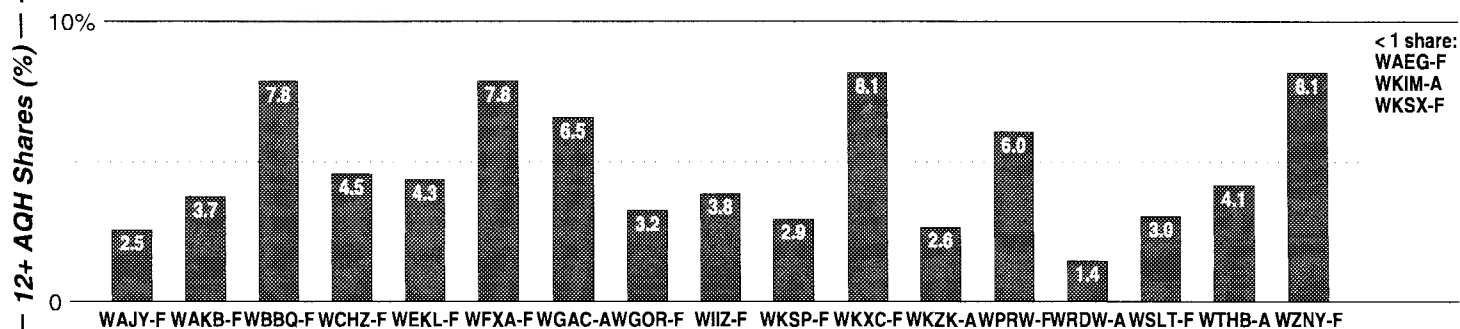

Augusta, GA (Cont.)

Metro Rank: **114** Pop: **462,458** Retail: **$4.482B** Gross Rev: **$16.2M** HH Inc: **$37,518** ↓