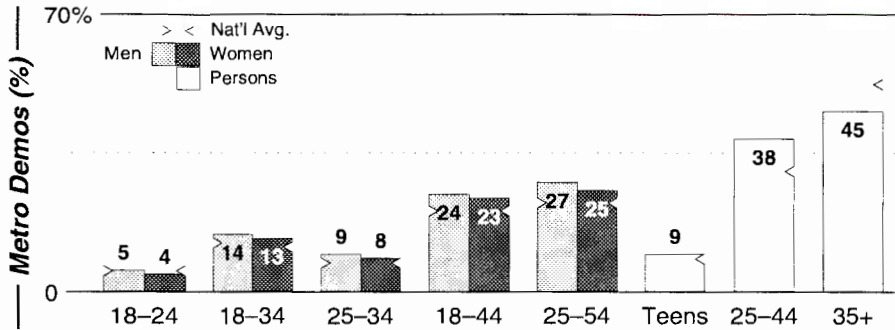

Anchorage, AK (Cont.)

Metro Rank: **168** Pop: **261,422** Retail: **$3.381B** Gross Rev: **$16.2M** HH Inc: **$54,537** ↑

Calls	General Manager	Address, City, State ZIP	Phone	Fax	Owner Phone
KABN-AM	Chester Coleman	PO Box 112070, Anchorage, AK 99511	907-344-5625	907-344-5728	415-441-3377
KADX-FM	Chester Coleman	PO Box 112070, Anchorage, AK 99511	907-344-5625	907-344-5728	415-441-3377
KAFC-FM		6401 E. Northern Lights 201, Anchorage, AK 99504			
KAQX-FM					425-653-2310
KASH-FM	Gary Donovan	800 E Dimond Blvd Ste 3-370, Anchorage, AK 99515	907-522-1515	907-349-6801	214-922-8700
KASH-AM	Rick Goodfellow	3601" C" St Ste 290, Anchorage, AK 99503	907-561-5556	907-562-4219	907-561-5556
KAXX-AM	Chester Coleman	PO Box 112070, Anchorage, AK 99511	907-344-5625	907-344-5728	415-441-3377
KBFX-FM	Gary Donovan	800 E Dimond Blvd Ste 3-370, Anchorage, AK 99515	907-522-1515	907-349-6801	214-922-8700
KBRJ-FM	Dennis Bookey	9200 Lake Otis Pkwy, Anchorage, AK 99507	907-344-9622	907-349-7326	706-724-0851
KBYR-AM	Kurt Haider	1007 West 32nd Ave, Anchorage, AK 99503	907-273-3170	907-273-3189	303-563-6395
KEAG-FM	Dennis Bookey	9200 Lake Otis Pkwy, Anchorage, AK 99507	907-344-9622	907-349-7326	706-724-0851
KENI-AM	Gary Donovan	800 E Dimond Blvd Ste 3-370, Anchorage, AK 99515	907-522-1515	907-349-6801	214-922-8700
KFAT-FM	Mike Hood	PO Box 112070, Anchorage, AK 99511	907-344-5625	907-344-5728	415-441-3377
KFQD-AM	Dennis Bookey	9200 Lake Otis Pkwy, Anchorage, AK 99507	907-344-9622	907-344-7326	706-724-0851
KGOT-FM	Gary Donovan	800 E Dimond Blvd Ste 3-370, Anchorage, AK 99515	907-522-1515	907-349-6801	214-922-8700
KHAR-AM	Dennis Bookey	9200 Lake Otis Pkwy, Anchorage, AK 99507	907-344-9622	907-349-3299	706-724-0851
KKRO-FM	Mike Hood	11259 Tower Rd, Anchorage, AK 99515	907-344-4045	907-349-3299	425-653-2310
KLEF-FM	Rick Goodfellow	3601" C" St Ste 290, Anchorage, AK 99503	907-561-5556	907-562-4219	907-561-5556
KMBQ-FM	John Klapperich	PO Box 871526, Wasilla, AK 99687	907-373-0222	907-376-1575	907-373-0222
KMXS-FM	Dennis Bookey	9200 Lake Otis Pkwy, Anchorage, AK 99507	907-522-5103	907-349-7326	706-724-0851
KNIK-FM	Mike Robbins	907 E Dowling Rd. #24, Anchorage, AK 99518	907-562-8119	907-562-8117	
KQEZ-FM	Mike Hood	11259 Tower Rd, Anchorage, AK 99515	907-344-4045	907-868-2511	425-653-2310
KTZN-AM	Gary Donovan	800 E Dimond Blvd Ste 3-370, Anchorage, AK 99515	907-522-1515	907-349-6801	214-922-8700
KWHL-FM	Dennis Bookey	9200 Lake Otis Pkwy, Anchorage, AK 99507	907-344-9622	907-349-7326	706-724-0851
KYMG-FM	Gary Donovan	800 E Dimond Blvd Ste 3-370, Anchorage, AK 99515	907-522-1515	907-349-6801	214-922-8700