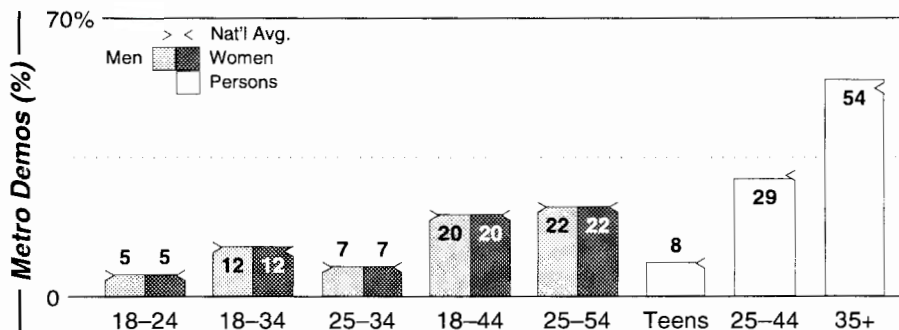

Greenville-Spartanburg, SC (Cont.)

Metro Rank: **58** Pop: **888,163** Retail: **$10.507B** Gross Rev: **$40.5M** HH Inc: **$39,468** ↓