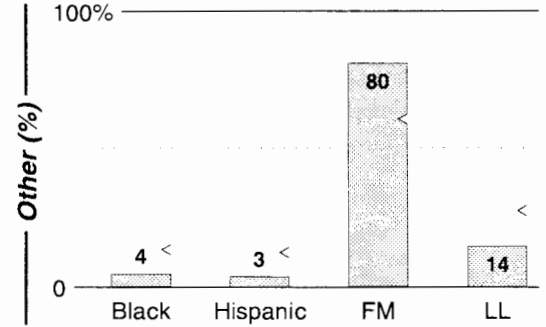

Ft. Smith, AR (Cont.)

Metro Rank: **171** Pop: **243,230** Retail: **$2.298B** Gross Rev: **$7.6M** HH Inc: **$35,725** ↓

Calls	General Manager	Address, City, State ZIP	Phone	Fax	Owner Phone
KAYR-AM	Larry Ruth	4608 Radio Tower Rd, Van Buren, AR 72956	501-474-3422	501-474-2649	312-867-0091
KBBQ-FM	Gordon Brown	PO Box 303, Fort Smith, AR 72902	501-783-5379	501-785-2638	312-867-0091
KERX-FM	Mike Hendee	5111 Roger Ave #537, Fort Smith, AR 72903	417-335-2261	417-335-8109	804-745-0300
KEZU-FM	Bill Pharis	523 Garrison Ave Ste 201, Fort Smith, AR 72901	501-785-4600	501-785-4844	501-785-4600
KDFD-AM	John Wilhelm	523 Garrison Ave Ste 201, Fort Smith, AR 72901	501-785-4600	501-785-4844	501-785-4600
KFPW-AM	Gordon Brown	PO Box 303, Fort Smith, AR 72902	501-783-5379	501-785-2638	501-783-5379
KFSA-AM	Jerry Lynch	PO Box 6210, Fort Smith, AR 72906	501-646-6700	501-646-1373	501-782-9125
KISR-FM	Gary Keifer	PO Box 488, Fort Smith, AR 72902	501-782-9125		501-782-9125
KKBD-FM	Ted Hite, Sr	523 Garrison Ave Fl 7, Fort Smith, AR 72901	501-288-0959	501-785-1396	214-922-8700
KKUZ-AM	Ted Hite, Sr				501-785-2526
KLSZ-FM	Larry Ruth	PO Box 3471, Fort Smith, AR 72913	501-474-3422	501-474-2649	312-867-0091
KMAG-FM	Paul Swint	423 Garrison Ave, Fort Smith, AR 72901	501-782-8888	501-782-1947	214-922-8700
KOLX-FM	Tony Caton	1912 Church St, Barling, AR 72923	501-452-0569	501-452-9267	706-886-6831
KOMS-FM	Larry Ruth	PO Box 3471, Fort Smith, AR 72913	501-474-3422	501-474-2649	312-867-0091
KPBI-AM	John Wilhelm	523 Garrison Ave Ste 201, Fort Smith, AR 72901	501-785-4600	501-785-4844	501-785-4600
KPRV-FM	JoAnne Billy	PO Box 368, Poteau, OK 74953	918-647-3221	918-647-5092	918-647-3221
KPRV-AM	JoAnn Billy	PO Box 368, Poteau, OK 74953	918-647-3221	918-647-5092	918-647-3221
KREU-FM	Mac Remington	605 N Greenwood Ave, Fort Smith, AR 72901	501-782-7923		501-782-7923
KTCS-AMFM	Lee Young	PO Box 180188, Fort Smith, AR 72918	501-646-6151	501-646-3509	501-646-6156
KWHN-AM	Paul Swint	423 Garrison Ave, Fort Smith, AR 72901	501-782-8888	501-782-1947	214-922-8700
KZBB-FM	Paul Swint	423 Garrison Ave, Fort Smith, AR 72901	501-782-8888	501-782-1947	214-922-8700
KZKZ-FM	Jerry Lynch	PO Box 6210, Fort Smith, AR 72906	501-646-6700	501-646-1373	501-646-6700