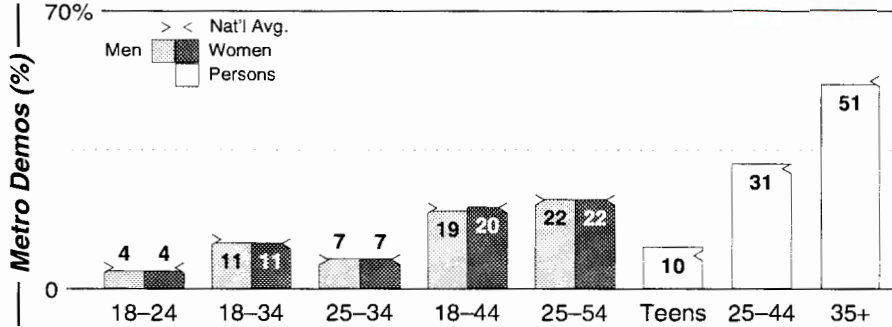

Bismarck, ND

Metro Rank: **265** Pop: **92,845** Retail: **$1.267B** Gross Rev: **$7.2M** HH Inc: **$42,939** ↓