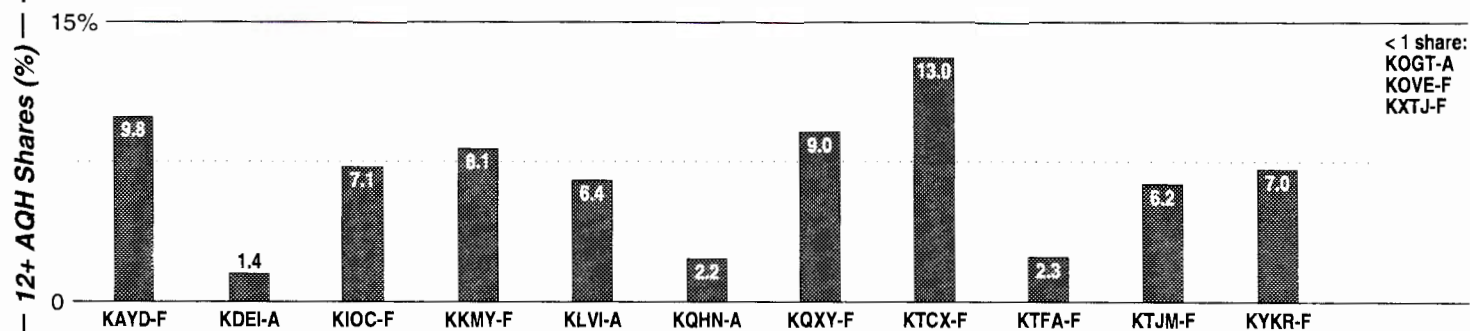

Beaumont-Port Arthur, TX (Cont.)

Metro Rank: **127** Pop: **382,900** Retail: **$3.658B** Gross Rev: **$12.9M** HH Inc: **$39,732** ↓