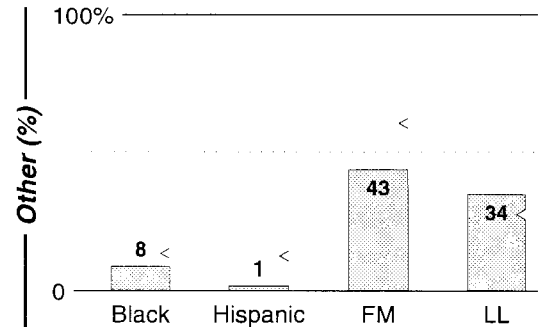

Asheville, NC

Metro Rank: **179** Pop: **216,014** Retail: **$3.026B** Gross Rev: **$9.8M** HH Inc: **$38,358** ↓