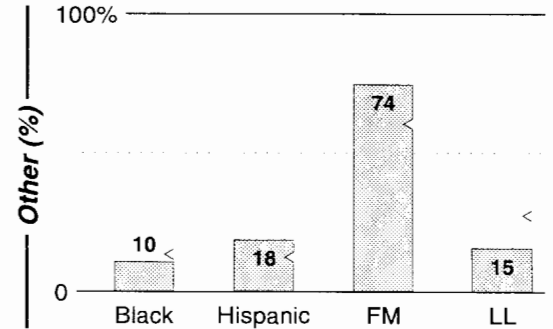

Las Vegas, NV (Cont.)

Metro Rank: **40** Pop: **1,327,874** Retail: **$16.333B** Gross Rev: **$72.6M** HH Inc: **$44,940** ↓

Calls	General Manager	Address, City, State ZIP	Phone	Fax	Owner Phone
KADD-FM	Rick Murphy	2068 McCulloch Blvd N Ste A, Lake Havasu City, AZ 86403	520-855-1051	520-855-7996	520-855-1051
KBAD-AM	Anthony Bonnici	4660 S Decatur Blvd, Las Vegas, NV 89103	702-876-1460	702-876-6685	
KDOX-AM	Scott Gentry	5000 W Oakey B-2, Las Vegas, NV 89146	702-258-0039	702-258-0556	702-732-1664
KDWN-AM	Claire Reis	1 Main St, Las Vegas, NV 89101	702-385-7212	702-385-7990	702-385-7212
KENO-AM	Anthony Bonnici	4660 S Decatur Blvd, Las Vegas, NV 89103	702-876-1460	702-876-6685	
KFMS-FM	Michael Ginsburg	1130 E Desert Inn Rd, Las Vegas, NV 89109	702-732-7753	702-732-4597	606-655-2267
KISF-FM	Dana Demerjian	1455 E Tropicana Ave Ste 720, Las Vegas, NV 89119	702-367-3322	702-798-1738	214-525-7700
KJUL-FM	Harry Williams	1455 E Tropicana Ave Ste 800, Las Vegas, NV 89119	702-739-9600	702-736-8447	336-774-3199
KKLZ-FM	Harry Williams	1455 E Tropicana Ave Ste 800, Las Vegas, NV 89119	702-739-9600	702-736-8447	336-774-3199
KKVV-AM	Bill Ball	3185 S Highland Dr Ste 13, Las Vegas, NV 89109	702-731-5588	702-731-5851	702-731-5588
KLAV-AM	Lisa Lupo	1810 Weldon Pl, Las Vegas, NV 89104	702-796-1230	702-796-7433	312-558-6638
KLSQ-AM	Dana Demerjian	6767 W Tropicana Ave Ste 102, Las Vegas, NV 89103	702-367-3322	702-284-6403	214-525-7700
KLUC-FM	Marty Basch	6655 W Sahara Ave Ste D208, Las Vegas, NV 89146	702-253-9800	702-889-7373	212-975-6500
KLUK-FM	Steve Speck	1531 Jill Way Ste 5, Bullhead City, AZ 86426	520-763-5586	520-763-3775	312-204-9900
KMXB-FM	Tom Humm	6655 W Sahara Ave Ste C216, Las Vegas, NV 89146	702-889-5100	702-257-2936	212-975-6500
KMZQ-FM	Tom Humm	6655 W Sahara Ave Ste C216, Las Vegas, NV 89146	702-889-5100	702-257-2936	212-975-6500
KNUU-AM	Ron Cohen	1455 E Tropicana Ave Ste 550, Las Vegas, NV 89119	702-735-8644	702-734-4755	602-241-1510
KOMP-FM	Anthony Bonnici	4660 S Decatur Blvd, Las Vegas, NV 89103	702-876-1460	702-876-6685	
KQOL-FM	Michael Ginsburg	1130 E Desert Inn Rd, Las Vegas, NV 89109	702-732-7753	702-732-4890	606-655-2267
KRLV-AM	Vince Lupo	1515 E Tropicana Ave Ste 240, Las Vegas, NV 89119	702-795-4700	702-795-4740	702-795-4700
KSFN-AM	Marty Basch	6655 W Sahara Ave Ste D208, Las Vegas, NV 89146	702-253-9800	702-889-7373	212-975-6500
KSHP-AM	Brett Grant	2400 S Jones, Las Vegas, NV 89102	702-221-1200	702-221-2285	
KSNE-FM	Michael Ginsburg	1130 E Desert Inn Rd, Las Vegas, NV 89109	702-732-7753	702-796-6347	606-655-2267
KSTJ-FM	Harry Williams	1455 E Tropicana Ave Ste 800, Las Vegas, NV 89119	702-739-9600	702-736-8447	336-774-3199
KVBC-FM	David Haymore	1500 Foremaster Ln, Las Vegas, NV 89101	702-657-3105	702-657-3442	408-274-1170
KWNR-FM	Michael Ginsburg	1130 E Desert Inn Rd, Las Vegas, NV 89109	702-732-7753	702-733-0433	606-655-2267
KXNT-AM	Jackie Landry	6655 W Sahara Ave Ste D208, Las Vegas, NV 89146	702-253-9800	702-889-7384	212-975-6500
KXPT-FM	Anthony Bonnici	4660 S Decatur Blvd, Las Vegas, NV 89103	702-876-1460	702-876-1886	
KXTE-FM	Marty Basch	6655 W Sahara Ave Ste 202, Las Vegas, NV 89146	702-257-1075	702-889-7575	212-975-6500