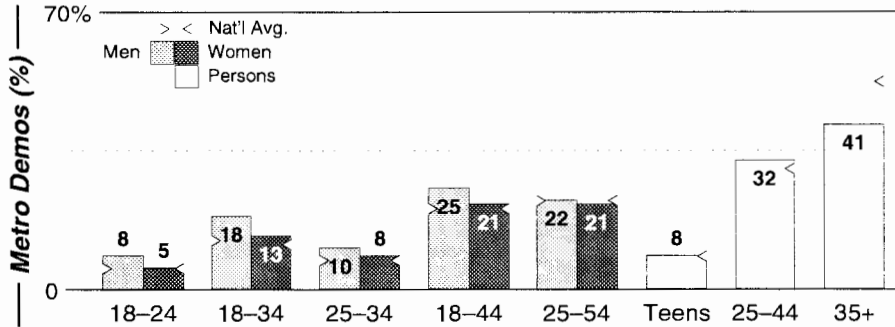

Killeen-Temple, TX

Metro Rank: **149** Pop: **313,214** Retail: **$2.613B** Gross Rev: **$6.9M** HH Inc: **$38,383** ↓