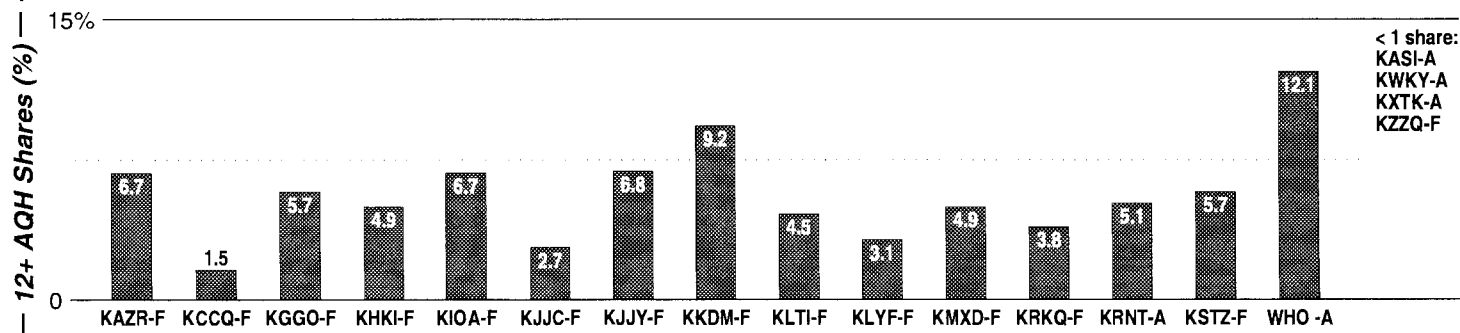

Detroit

FM Facilities	Calls	FMT	City of License	Freq	PWR	HAAT	Combo	LMA	Rep	St	Owner	Acq	Price	
	CIDR	AC	Windsor	93.9	100.0	656	f			Rosln	49	CHUM Group Radio	8505	p
	CIMX	ROCK	Windsor	88.7	100.0	577	f			Rosln	67	CHUM Group Radio		
	WCSX	AOR	Birmingham	94.7	13.5 #	951	a			McGvn	58	Greater Media	7307	
	WDMK	URBN	Mt. Clemens	102.7	50.0	499	g			Alied	60	Radio One Inc	9901	27,000
	WDRQ	CHR	Detroit	93.1	26.5	669	b				47	ABC Radio Inc	9804	g
	WDTJ	URBN	Detroit	105.9	20.0	725	g			Alied	60	Radio One Inc	9806	34,000
	WGPR	URBN	Detroit	107.5	50.0	361					61	WGPR Inc	6407	
	WGRT	AC	Port Huron	102.3	3.0	318					91	Pt Huron Family Rad		
	WGRV	BLCK	Detroit	105.1	13.5 #	955	a			McGvn	60	Greater Media	9701	sw
	WHMI	AC	Howell	93.5	5.2	354				MISpt	77	Livingston Radio	8810	477 c2
	WJLB	URBN	Detroit	97.9	50.0	489	d			Sntry	26	AMFM Inc	9910	p g
	WKQI	CHR	Detroit	95.5	100.0	430	d			Estmn	49	AMFM Inc	9910	p g
	WKRK	TALK	Detroit	97.1	15.0	892	c			CBS	41	Infinity Bcstg	9511	g4
	WMUZ	REL	Detroit	103.5	50.0	466	h			Crwfd	58	Crawford Bcstg Co		
WMXD	URBN	Detroit	92.3	45.0	479	d			Sntry	64	AMFM Inc	9910	p g	
WNIC	AC	Dearborn	100.3	32.0	600	d			Estmn	46	AMFM Inc	9910	p g	
WOMC	OLD	Detroit	104.3	190.0	361	c			Infy	48	Infinity Bcstg	9612	g1	
WPLT	ROCK	Detroit	96.3	20.0	787	b				48	ABC Radio Inc	9602	g3	
WRIF	AOR	Detroit	101.1	27.0	879	a			McGvn	48	Greater Media	9409	11,500	
WSAQ	CTRY	Port Huron	107.1	6.0	299	e				64	Liggett Bcst Group	0003	p 3,200 c4	
WVMV	NAC	Detroit	98.7	50.0	463	c			Grp W	61	Infinity Bcstg	8912	g	
WWWW	AOR	Detroit	106.7	61.0 #	535	d			Katz	60	AMFM Inc	9910	p g	
WYCD	CTRY	Detroit	99.5	17.6	787	c			Grp W	60	Infinity Bcstg	9612	g1	