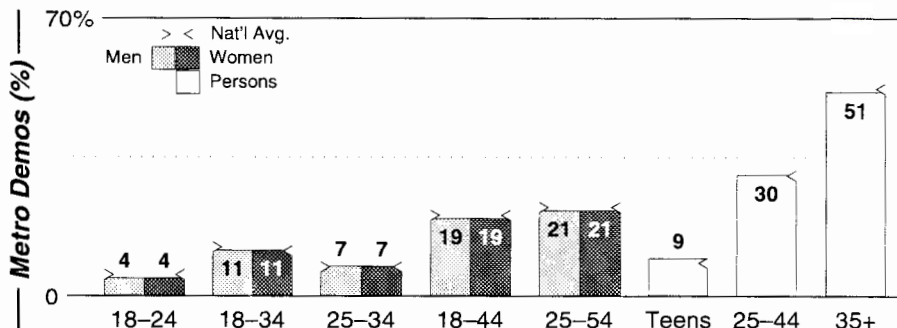

Amarillo, TX (Cont.)

Metro Rank: **188** Pop: **215,837** Retail: **$2.284B** Gross Rev: **$7.7M** HH Inc: **$41,153** ↓

Calls	General Manager	Address, City, State ZIP	Phone	Fax	Owner Phone
KAEZ-FM	Melody Hughes	1616 S Kentucky St Ste C400, Amarillo, TX 79102	806-372-3002	806-353-4665	800-540-5369
KARX-FM	Chris Knight	301 S Polk St Ste 100, Amarillo, TX 79101	806-342-5200	806-342-5202	312-867-0091
KATP-FM	John Fulton	5406 Winners Cir, Amarillo, TX 79110	806-359-5999	806-359-0136	806-359-5999
KBZD-FM	Daylon Martin	5200 E Amarillo Blvd, Amarillo, TX 79107	806-372-6543	806-379-7339	417-581-5595
KDJW-AM	Billy Ed Dixon	1759-A Avondale Center, Amarillo, TX 79106	806-353-4448	806-353-8911	806-353-4448
KGNC-AMFM	Dan Gorman	3505 Olsen Blvd Ste 117, Amarillo, TX 79109	806-355-9801	806-354-8779	706-724-0851
KGRW-FM	Susie Doberbich	3639 Wolflin Ave # B, Amarillo, TX 79102	806-355-1044	806-352-6525	214-630-9400
KIXZ-AM	Dick Lewis	6214 W 34th Ave, Amarillo, TX 79109	806-355-9777	806-355-5832	214-922-8700
KMML-FM	Dick Lewis	6214 W 34th Ave, Amarillo, TX 79109	806-355-9777	806-355-5832	214-922-8700
KMXJ-FM	Dick Lewis	6214 W 34th Ave, Amarillo, TX 79109	806-355-9777	806-355-5832	214-922-8700
KPQZ-FM	Socorro Coco Medina	1616 S Kentucky St Bldg C Ste, 215 Amarillo, TX 79102	806-351-2345	806-351-1830	
KPRF-FM	Dick Lewis	6214 W 34th Ave, Amarillo, TX 79109	806-355-9777	806-355-5832	214-922-8700
KPUR-AMFM	Chris Knight	301 S Polk St Ste 100, Amarillo, TX 79101	806-342-5200	806-342-5202	312-867-0091
KQFX-FM	Susie Doberbich	3639 Wolflin Ave # B, Amarillo, TX 79102	806-355-1044	806-352-6525	214-630-9400
KQIZ-FM	Chris Knight	301 S Polk St Ste 100, Amarillo, TX 79101	806-342-5200	806-342-5202	312-867-0091
KRGN-FM	Don Webster	PO Box 10050, Amarillo, TX 79116	806-376-5746	806-376-4212	520-742-6976
KTNZ-AM	Daylon Martin	5200 E Amarillo Blvd, Amarillo, TX 79107	806-372-6543	806-379-7339	417-581-5595
KZIP-AM	Carmine Augilar	1011 S Jackson St, Amarillo, TX 79101	806-374-8555	806-371-0559	214-630-9400
KZRK-AMFM	Chris Knight	301 S Polk St Ste 100, Amarillo, TX 79101	806-342-5200	806-342-5202	312-867-0091