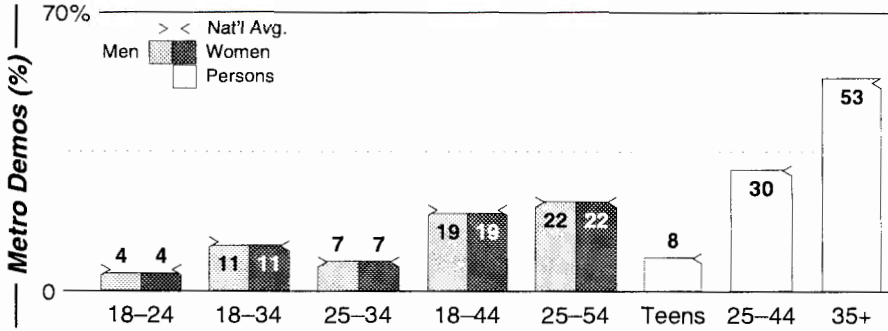

St. Louis (Cont.)

Metro Rank: **19** Pop: **2,581,521** Retail: **$26.695B** Gross Rev: **$132.1M** HH Inc: **$47,955** ↑