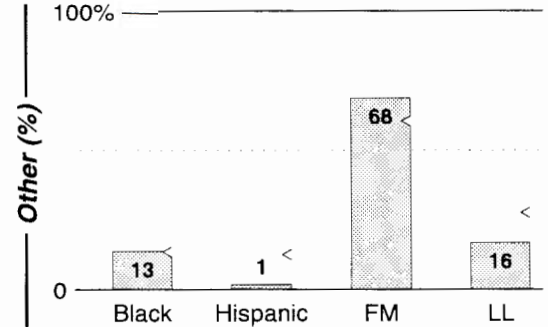

Columbus, OH (Cont.)

Metro Rank: **34** Pop: **1,530,439** Retail: **$22.344B** Gross Rev: **$90.6M** HH Inc: **$47,825** ↑

Calls	General Manager	Address, City, State ZIP	Phone	Fax	Owner Phone
WAZU-FM	Dave Robbins	2 Nationwide Plz Fl 10, Columbus, OH 43215	614-227-9696	614-677-0116	212-975-6500
WBNS-AMFM	Dave Van Stone	175 S 3rd St, Columbus, OH 43215	614-460-3850	614-460-3757	614-460-3850
WBZX-FM	Mark Jividen	1458 Dublin Rd, Columbus, OH 43215	614-481-7800	614-481-8070	614-481-7800
WCKX-FM	Charles Richardson	1500 W 3rd Ave Ste 300, Columbus, OH 43212	614-487-1444	614-487-5863	513-679-6006
WCLT-AMFM	Doug Pricer	PO Box 5150, Newark, OH 43058	740-345-4004	740-345-5775	740-345-4004
WCOL-FM	John Potter	1301 Dublin Rd, Columbus, OH 43215	614-486-6101	614-461-1059	606-655-2267
WCZZ-FM	Charles Richardson	1500 W 3rd Ave Ste 300, Columbus, OH 43212	614-487-1444	614-487-5863	513-679-6006
WEGE-FM	Mark Jividen	1458 Dublin Rd, Columbus, OH 43215	614-481-7800	614-481-8070	614-481-7800
WFII-AM	John Potter	1301 Dublin Rd, Columbus, OH 43215	614-273-9344	614-487-2559	606-655-2267
WHOK-FM	Dave Robbins	2 Nationwide Plz Fl 10, Columbus, OH 43215	614-227-9696	614-677-0116	212-975-6500
WHTH-AM	J. Thomas Swank	PO Box 1057, Newark, OH 43058	740-522-8171	740-522-8174	740-522-8171
WJZA-FM	George Scantland	655 Metro Pl S Ste 100, Dublin, OH 43017	614-766-5200	614-717-9200	614-889-1043
WJZK-FM	Andrew Polowski	655 Metro Pl S Ste 100, Dublin, OH 43017	614-766-5200	614-717-9200	614-889-1043
WKKJ-FM	Dan Latham	PO Box 244, Chillicothe, OH 45601	740-773-2244	740-773-0933	513-621-1600
WLOH-AM	Tom Pierce	724 S Columbus St, Lancaster, OH 43130	740-653-4373	740-653-0702	
WLVQ-FM	Dave Robbins	2 Nationwide Plz Fl 10, Columbus, OH 43215	614-227-9696	614-677-0116	212-975-6500
WMNI-AM	Mark Jividen	1458 Dublin Rd, Columbus, OH 43215	614-481-7800	614-481-8070	614-481-7800
WMVO-AM	Dean Stampfli	PO Box 348, Mount Vernon, OH 43050	740-397-1000	740-392-9300	419-289-2605
WNCI-FM	Tom Thon	6172 Busch Blvd Ste 2000, Columbus, OH 43229	614-430-9624	614-847-0076	606-655-2267
WNKO-FM	J. Thomas Swank	PO Box 1057, Newark, OH 43058	740-522-8171	740-522-8174	740-522-8171
WQIO-FM	Dean Stampfli	PO Box 348, Mount Vernon, OH 43050	740-397-1000	740-392-9300	419-289-2605
WRFD-AM	Dan Craig	8101 N High St Ste 360, Columbus, OH 43235	614-885-0880	614-885-6322	805-987-0400
W...-M	Bill Cusack	510 E Mound St, Columbus, OH 43215	614-821-1031	614-469-1939	614-227-2300
W...-M	Alan Goodman	4401 Carriage Hill Ln, Columbus, OH 43220	614-451-2191	614-451-1831	313-886-7070
W...-AM	John Potter	1301 Dublin Rd, Columbus, OH 43215	614-486-6101	614-487-2559	606-655-2267
WV...-AM	Alan Goodman	4401 Carriage Hill Ln, Columbus, OH 43220	614-451-2191	614-451-1831	313-886-7070
WWCD-FM	Terry Mowery	503 S Front St Ste 101, Columbus, OH 43215	614-221-9923	614-227-0021	614-224-4664
WXMG-FM	Charles Richardson	1500 W 3rd Ave Ste 300, Columbus, OH 43212	614-487-1444	614-487-5863	513-679-6006
WXST-FM	William Cusack	1 Campus View Blvd Ste 335, Columbus, OH 43235	614-848-3108	614-433-7108	614-227-2300
W...-FM	Tom Thon	6172 Busch Blvd Ste 2000, Columbus, OH 43229	614-430-9624	614-847-0076	606-655-2267