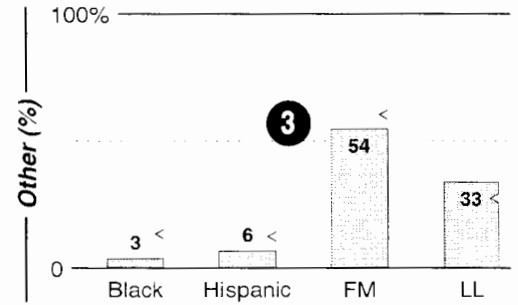

Allentown - Bethlehem

1 Metro Rank: **67** Pop: **719,667** Retail: **$6.635B** Gross Rev: **$26.6M** HH Inc: **$48,042** ↑

Calls	FMT	City of License	Freq	PWR	HAAT	Combo	LMA	Rep	St	Owner	Acq	Price
WAEB	CHR	Allentown	104.1	19.4 #	164	a	1	Katz	61	AMFM Inc	9910 p	g
WCTO	CTRY	Easton	96.1	50.0	499	b		McGvn	48	Citadel Comm Corp	9707	g1
WHCY	CTRY	Blairstown	106.3	0.4	860			Katz	73	Nassau Bcstg Ptrs LP	9602	1,925
WLEV	AC	Allentown	100.7	11.0	1073	b		M	47	Citadel Comm Corp	9710	23,000 +
WMGH	AC	Tamaqua	105.5	1.5	469	c			65	HGF Media Group		
WODE	OLD	Easton	99.9	50.0	449	d			50	Nassau Bcstg Ptrs LP	0003 p	c2
WWYY	CTRY	Belvidere	107.1	1.2	719				2	City Radio	9808	6,350
WZZO	AOR	Bethlehem	95.1	30.0	630	a	1	Katz		AMFM Inc	9910 p	g

Calls	FMT	City of License	Freq	Day	Night	Combo	LMA	Rep	St	Owner	Acq	Price
WAEB	NEWS	Allentown	790	3.8 #	1.50	a	1	Katz	49	AMFM Inc	9910 p	g
WEEX	NEWS	Easton	1230	0.8	1.00	d			56	Nassau Bcstg Ptrs LP	0003 p	c2
WEST	NOST	Easton	1400	1.0	1.00				36	Dean, Richard C.	9710	sw
WGPA	VAR	Bethlehem	1100	0.3	0.0			Willm	46	Timmer Bcstg Co	9206	100
WHOL	REL	Allentown	1600	0.5	0.06				48	Lehigh Valley Bcstg	8509	500
WKAP	NOST	Allentown	1470	5.0	1.00	a	1	K	23	AMFM Inc	9910 p	g
WLSH	NOST	Lansford	1410	5.0	1.00	c			52	HGF Media Group	8812	300
WRNJ	OLD	Hackettstown	1510	0.2	0.23				76	WRNJ Radio		
WTKZ	SPRT	Allentown	1320	0.2 #	0.20			D&R	48	Mega Comm Inc	9911 p	1,250
WYNS	CTRY	Lehighton	1160	4.0	1.00				62	Valley Bcstg Co		

Calls	General Manager	Address, City, State ZIP	Phone	Fax	Owner Phone
WAEB-AMFM	Richard Lewis	1541 Alta Dr Ste 400, Whitehall, PA 18052	610-434-1742	610-434-6288	214-922-8700
WCTO-FM	John Hutchinson	2158 Ave C Ste 100, Bethlehem, PA 18017	610-266-7600	610-231-0400	702-804-5200
WEEX-AM	Henry Callie	PO Box 190, Easton, PA 18044	610-258-6155	610-253-3384	609-452-9696
WEST-AM	Bill Noll	PO Box 100, Easton, PA 18044	610-250-9557	610-250-9675	610-791-5700
WGPA-AM	Joseph Timmer	227 North New St Ste 5, Bethlehem, PA 18018	610-866-8074	610-866-9381	610-866-8074
WHOL-AM	Leigh Murray	1100 Colorado St, Allentown, PA 18103	610-434-4801	215-663-9765	215-663-8877
WKAP-AM	Richard Lewis	1541 Alta Dr Ste 400, Whitehall, PA 18052	610-434-1742	610-434-6288	214-922-8700
WLEV-FM	John Hutchinson	2158 Ave C Ste 100, Bethlehem, PA 18017	610-266-7600	610-231-0400	702-804-5200
WLSH-AM	Bill Lakatas	PO Box D, Lansford, PA 18232	570-645-3123	570-645-2159	610-435-5913
WMGH-FM	Bill Lakatas	PO Box D, Lansford, PA 18232	570-668-2992	570-645-2159	610-435-5913
WODE-FM	Henry Callie	PO Box 190, Easton, PA 18044	610-258-6155	610-253-3384	609-452-9696
WRNJ-AM	Norman Worth	PO Box 1000, Hackettstown, NJ 07840	908-850-1000	908-852-8000	908-850-1000
WTKZ-AM	Leigh Moyian	961 Marcon Blvd Ste 400, Allentown, PA 18103	610-264-4040	610-465-1321	301-588-6200
WWYY-FM	Carlos Rubio	11 Skyline Dr, Hawthorne, NY 10530	914-592-1071	914-592-7451	914-592-1071
WYNS-AM	Betty Straubinger	PO Box 115, Lehighton, PA 18235	610-377-1160	610-377-9117	610-377-1160
WZZO-FM	Richard Lewis	1541 Alta Dr Ste 400, Whitehall, PA 18052	610-434-1742	610-434-6288	214-922-8700