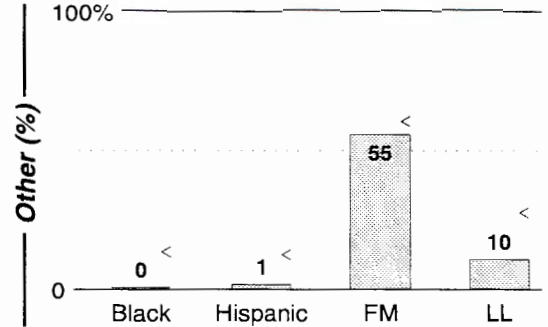

Bismarck, ND

Metro Rank: **265** Pop: **92,845** Retail: **$1.267B** Gross Rev: **$7.2M** HH Inc: **$42,939** ↓