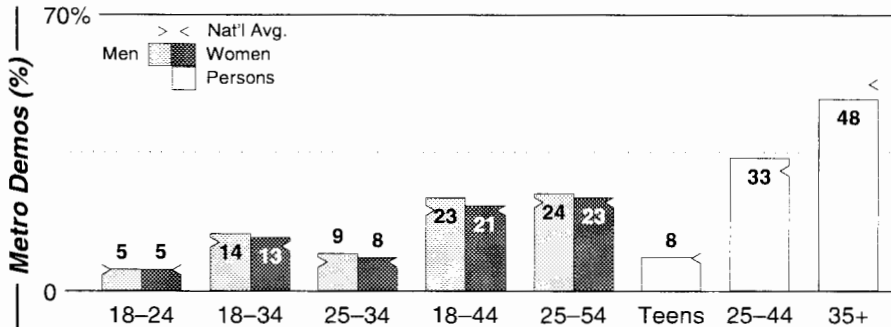

Los Angeles (Cont.)

Metro Rank: **2** Pop: **12,627,727** Retail: **$99.326B** Gross Rev: **$773.7M** HH Inc: **$48,143** ↑

Calls	General Manager	Address, City, State ZIP	Phone	Fax	Owner Phone
KABC-AM	Bill Sommers	3321 S La Cienega Blvd, Los Angeles, CA 90016	310-840-4900	310-838-5222	212-456-6118
KACD-FM	Roy Laughlin	1425 5th St, Santa Monica, CA 90401	310-451-1031	310-395-8736	310-820-5355
KALI-AMFM	Jose Calles	747 E Green St Ste 400, Pasadena, CA 91101	626-844-8882	626-844-0156	212-966-1059
KAVS-FM	Larry Thornhill	348 East Ave K4, Lancaster, CA 93535	661-942-1121	661-723-5512	606-655-2267
KAZN-AM	Kevin Chu	800 Sierra Madre Villa Ave, Pasadena, CA 91107	626-351-1300	626-351-4204	212-966-1059
KBCD-FM	Roy Laughlin	1425 5th St, Santa Monica, CA 90401	310-451-1031	310-395-8736	310-820-5355
KBET-AM	Roy Laughlin	3400 W Riverside Dr Ste 800, Burbank, CA 91505	818-845-1027	818-295-6466	606-655-2267
KBIG-FM	Ed Krampf	330 N Brand Blvd Ste 800, Glendale, CA 91203	818-546-1043	818-637-2267	214-922-8700
KBLA-AM	Bill Jenkins	123 S Figueroa St Ste101A, Los Angeles, CA 90012	213-628-8700	213-628-0850	305-463-5000
KBRT-AM	Don Crawford Jr	3183 Airway Ave Ste D, Costa Mesa, CA 92626	714-754-4450	714-754-0735	215-628-3500
KBUA-FM	Leonard Liberman	5724 Hollywood Blvd, Hollywood, CA 90028	323-461-9300	323-461-9946	323-461-9300
KBUE-FM	Leonard Liberman	5724 Hollywood Blvd, Hollywood, CA 90028	323-461-9300	323-461-9946	323-461-9300
KCBS-FM	Dave Van Dyke	6121 Sunset Blvd, Los Angeles, CA 90028	323-460-3293	323-463-9270	212-975-6500
KCMG-FM	Marko Radlovic	6500 Wilshire Blvd Ste 650, Los Angeles, CA 90048	323-852-1003	323-852-1006	214-922-8700
KCTD-AM	Nancy Cole	333 N Glenoaks Blvd Ste 690, Burbank, CA 91502	818-525-1875	818-525-1888	847-509-1661
KDIS-AM	Bill Sommers	3321 S La Cienega Blvd, Los Angeles, CA 90016	310-840-4900	310-840-2877	212-456-6118
KEZY-AM	Roy Laughlin	1190 E Ball Rd, Anaheim, CA 92805	714-776-1190	714-774-1631	805-987-0400
KFI-AM	Ken Christensen	610 S Ardmore Ave, Los Angeles, CA 90005	213-385-0101	213-385-7076	214-922-8700
KFOX-FM	Seong Hwan Jun	4525 Wilshire Blvd, Los Angeles, CA 90010	323-935-0606	323-935-7779	214-630-9400
KFSG-FM	Alan Bowles	PO Box 26902, Los Angeles, CA 90026	213-483-5374	213-484-8304	213-483-5374
KFWB-AM	Roger Nadel	6230 Yucca St, Los Angeles, CA 90028	323-462-5392	323-871-4681	212-975-6500
KGIL-AM	Bob Bordonaro	1500 Cotner Ave, Los Angeles, CA 90025	310-478-5540	310-478-4189	310-478-5540
KGMX-FM	Vicki Connor	570 E Avenue Q9, Palmdale, CA 93550	661-947-3107	661-272-5688	805-289-1400
KHJ-AM	Leonard Liberman	5724 Hollywood Blvd, Hollywood, CA 90028	323-461-9300	323-461-9946	323-461-9300
KIEV-AM	Dave Armstrong	701 N Brand Blvd Ste 550, Glendale, CA 91203	818-956-5552	818-551-1110	805-987-0400
KIIS-FM	Roy Laughlin	3400 W Riverside Dr Ste 800, Burbank, CA 91505	818-845-1027	818-295-6466	606-655-2267
KIKF-FM	Bill Martinez	1045 S East St., Anaheim, CA 92805	714-502-9494	714-502-9400	714-502-9494
KIRN-AM	Jim Kalmenson	6290 W Sunset Blvd Fl 16, Hollywood, CA 90028	323-466-8111	323-461-7347	
KJLH-FM	Karen Slade	161 N La Brea Ave, Inglewood, CA 90301	310-330-2200	310-330-5555	310-330-3123
KKBT-FM	Nancy Leichter	5900 Wilshire Blvd Ste 1900, Los Angeles, CA 90036	323-634-1800	323-634-1888	301-306-1111
KKGO-FM	Saul Levine	1500 Cotner Ave, Los Angeles, CA 90025	310-478-5540	310-445-1439	310-478-5540
KKLA-FM	Dave Armstrong	701 N Brand Blvd Ste 550, Glendale, CA 91203	818-956-5552	818-551-1110	805-987-0400
KKTR-AM	Saul Levine	1500 Cotner Ave, Los Angeles, CA 90025	310-478-5540	310-478-4189	310-478-5540