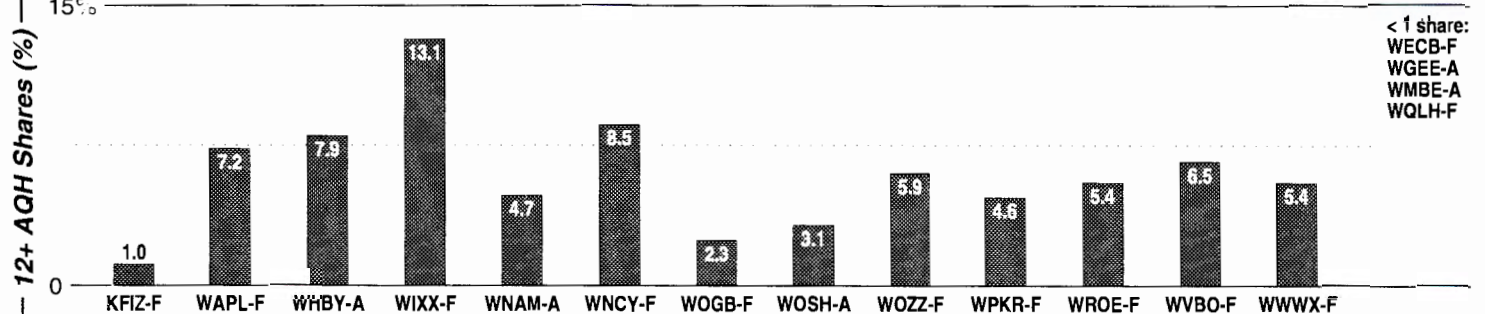

Asheville, NC

Metro Rank: **179** Pop: **216,014** Retail: **\$3.026B** Gross Rev: **\$9.8M** HH Inc: **\$38,358** ↓

Calls	FMT	City of License	Freq	PWR	HAAT	Combo	LMA	Rep	St	Owner	Acq	Price
WESC	CTRY	Greenville	92.5	100.0	2001	a		Katz	48	Clear Channel Comm	9803 p	ac
WKSF	CTRY	Asheville	99.9	48.0	2622	c		Katz	47	AMFM Inc	9910 p	g
WMIT	REL	Black Mountain	106.9	36.0	3094	b			41	Billy Graham Evangl	9603	nc
WMYI	AC	Hendersonvle	102.5	19.0	1811			Katz	58	AMFM Inc	9910 p	
WQNQ	AC	Old Fort	104.3	0.6	1043	e	1		91	Blue Dolphin Comm	9608	525
WQNS	AOR	Waynesville	104.9	0.2	1581	e	1		79	Blue Dolphin Comm	9711	1,000 c1
WSPA	SAC	Spartanburg	98.9	100.0	1910			Alied	46	Entercom	9912	
WZLS	ROCK	Biltmore Forest	96.5	0.5	1116				94	Orion Comm Ltd		