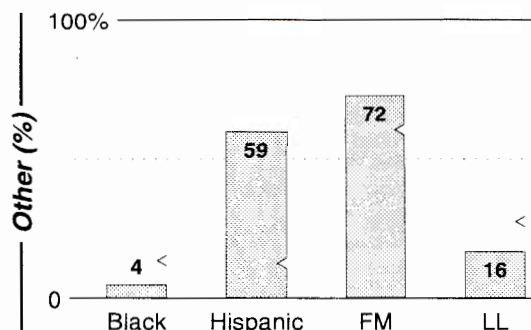

Corpus Christi, TX (Cont.)

Metro Rank: **129** Pop: **387,516** Retail: **$3.484B** Gross Rev: **$12.2M** HH Inc: **$41,531** ↓

Calls	General Manager	Address, City, State ZIP	Phone	Fax	Owner Phone
KBSO-FM	Mark Schwabe	PO Box 5278, Corpus Christi, TX 78465	361-289-0999	361-289-6215	512-289-0999
KBTE-FM	Rick Dames	826 S Padre Island Dr, Corpus Christi, TX 78416	361-814-3800	361-855-3770	314-727-8900
KCCG-FM	Rick Dames	826 S Padre Island Dr, Corpus Christi, TX 78416	361-814-3800	361-855-3770	314-727-8900
KCCT-AM	Ben Benavides	PO Box 5278, Corpus Christi, TX 78465	361-289-0999	361-289-6215	512-289-0999
KCTA-AM	Bill York	1602 S Brownlee Blvd, Corpus Christi, TX 78404	361-882-7711	361-882-3038	361-882-7711
KDAE-AM	Rufino Sendejo	PO Box 260715, Corpus Christi, TX 78426	361387-1510	361-387-4704	512-387-1510
KEYS-AM	Audrey Malkan	2117 Leopard St, Corpus Christi, TX 78408	361-882-7411	361-882-9767	512-883-3516
KFLZ-FM	Manuel Davila Jr	PO Box 5278, Corpus Christi, TX 78465	512-289-0999	512-289-6215	
KFTX-FM	B. Nelson-Stratton	1520 S Port Ave, Corpus Christi, TX 78405	361-883-5987	361-883-3648	512-883-5987
KGLF-AM	Rufino Sendejo	PO Box 260715, Corpus Christi, TX 78426	512-387-1510	512-387-4704	512-387-1510
KINE-AM	Carlos Lopez	PO Box 5445, Corpus Christi, TX 78465	361-855-1330	361-387-5396	361-855-1330
KKBA-FM	Audrey Malkan	2117 Leopard St, Corpus Christi, TX 78408	512-883-3516	512-882-9767	512-883-3516
KKPN-FM	Rick Dames	826 S Padre Island Dr, Corpus Christi, TX 78416	361-814-3800	361-855-3770	512-444-9268
KLHB-FM	Nel-M. Benavides	PO Box 7991, Corpus Christi, TX 78467	361-814-9830	361-855-2718	214-630-9400
KLTG-FM	Bob Kitzmiller	PO Box 898, Corpus Christi, TX 78403	361-883-1600	361-888-5685	
KMXX-FM	Kent Cooper	501 Tupper Ln, Corpus Christi, TX 78417	361-289-0111	361-289-5035	214-922-8700
KNCN-FM	Kent Cooper	501 Tupper Ln, Corpus Christi, TX 78417	361-289-0111	361-289-5035	214-922-8700
KNDA-FM	Jesse Rodriguez	2001 Saratoka Blvd, Corpus Christi, TX 78417	361-814-1030	361-814-1036	956-724-9800
KOUL-FM	Bob Kitzmiller	PO Box 898, Corpus Christi, TX 78403	361-883-1600	361-888-5685	
KRAD-FM	Bob Kitzmiller	PO Box 898, Corpus Christi, TX 78403	361-883-1600	361-888-5685	
KRYS-AMFM	Kent Cooper	501 Tupper Ln, Corpus Christi, TX 78417	361-289-0111	361-289-5024	214-922-8700
KSAB-FM	Kent Cooper	501 Tupper Ln, Corpus Christi, TX 78417	361-851-1455	361-851-8409	214-922-8700
KSIX-AM	Vann M. Kennedy	PO Box TV10, Corpus Christi, TX 78403	361-883-7070	361-882-8553	361-883-7070
KTKY-FM	Rick Dames	826 S Padre Island Dr, Corpus Christi, TX 78416	361-814-3800	361-855-3770	314-727-8900
KUNO-AM	Kent Cooper	501 Tupper Ln, Corpus Christi, TX 78417	361-851-1455	361-851-8409	214-922-8700
KZFM-FM	Audrey Malkan	2117 Leopard St, Corpus Christi, TX 78408	512-883-3516	512-882-9767	512-883-3516