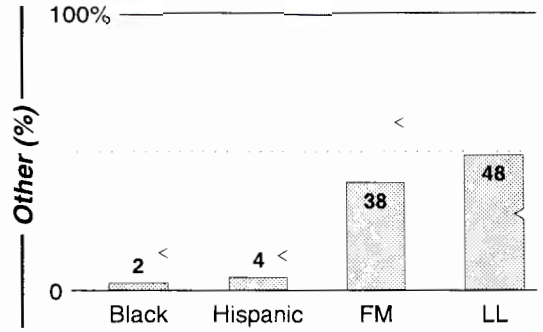

New Bedford-Fall River, MA

Metro Rank: **164** Pop: **254,662** Retail: **\$3.045B** Gross Rev: **\$5.3M** HH Inc: **\$42,818** ↓

Calls	FMT	City of License	Freq	PWR	HAAT	Combo	LMA	Rep	St	Owner	Acq	Price
WCTK	CTRY	New Bedford	98.1	47.0	509	a		D&R	46	Hall Communications	6610	
WFHN	CHR	Fairhaven	107.1	6.0 #	325	b		McGvn	89	Citadel Comm Corp	9910 p	g1
WHJY	AOR	Providence	94.1	50.0 #	456			Katz	66	AMFM Inc	9910 p	g
WJFD	ETHN	New Bedford	97.3	50.0	499			McGvn	49	Dinis, Edmund		
WSNE	AC	Taunton	93.3	30.0	620			Katz	66	AMFM Inc	9910 p	g
WWLI	AC	Providence	105.1	50.0	499			McGvn	48	Citadel Comm Corp	9707	g