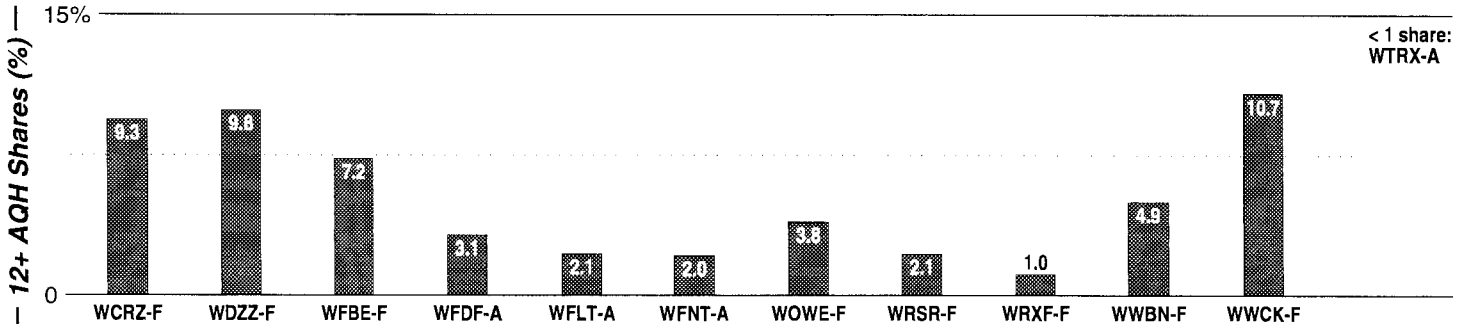

Calls	General Manager	Address, City, State ZIP	Phone	Fax	Owner Phone
WCRZ-FM	Mark Thomas	3338 East Bristol Road, Burton, MI 48529	810-742-1470	810-742-5170	606-292-0030
WCXI-AM	Sima Birach	21700 Northwestern Hwy #1190, Southfield, MI 48075	248-557-3500	248-557-3241	248-557-3500
WDZZ-FM	Bob Woodward	6317 Taylor Dr, Flint, MI 48507	810-238-7300	810-238-7310	312-867-0091
WFBE-FM	Zoe Burdine-Fly	4511 Miller Rd, Flint, MI 48507	810-720-9510	810-720-9513	702-804-5200
WFDF-AM	Bob Woodward	6317 Taylor Dr, Flint, MI 48507	810-238-7300	810-238-7310	312-867-0091
WFLT-AM	Rory Cavette	317 S Averill Ave, Flint, MI 48506	810-239-5733	810-239-7134	810-239-5733
WFNT-AM	Mark Thomas	3338 East Bristol Road, Burton, MI 48529	810-742-1470	810-742-5170	606-292-0030
WLSP-AM	Don Weber	286 W Nepessing St, Lapeer, MI 48446	810-664-8555	810-664-8990	810-664-8555
WOWE-FM	Michael Shumpert	107 S Main St, Vassar, MI 48768	810-234-4335		517-823-3399
WRSR-FM	Bob Woodward	6317 Taylor Dr, Flint, MI 48507	810-744-1570	810-743-2500	312-867-0091
WRXF-FM	Don Weber	286 W Nepessing St, Lapeer, MI 48446	810-238-1038	810-664-8990	810-664-8555
WSNL-AM	Donald Cox	6171 S. Center Rd, Grand Blanc, MI 48439	810-694-4146	810-694-0661	248-477-4600
WTRX-AM	Floyd Evans	3071 Bay Rd Ste 100, Saginaw, MI 48603	517-799-0060	517-799-4680	810-743-5466
WWBN-FM	Mark Thomas	3338 East Bristol Road, Burton, MI 48529	810-742-1470	810-742-5170	606-292-0030
WWCK-AMFM	Bob Woodward	6317 Taylor Dr, Flint, MI 48507	810-744-1570	810-743-2500	312-867-0091