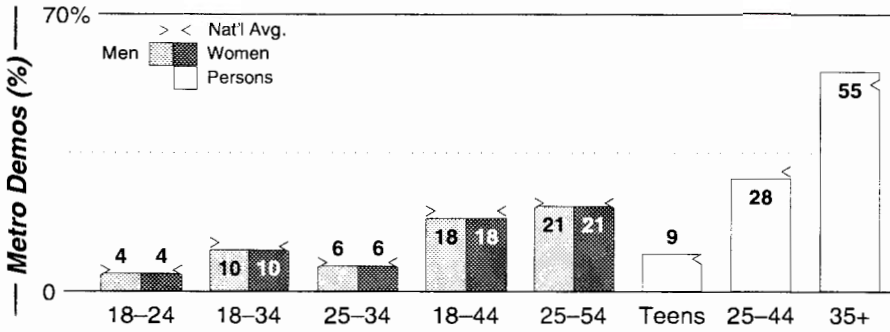

Grand Junction, CO

Metro Rank: **251** Pop: **116,484** Retail: **$1.369B** Gross Rev: **$6.0M** HH Inc: **$36,817** ↓