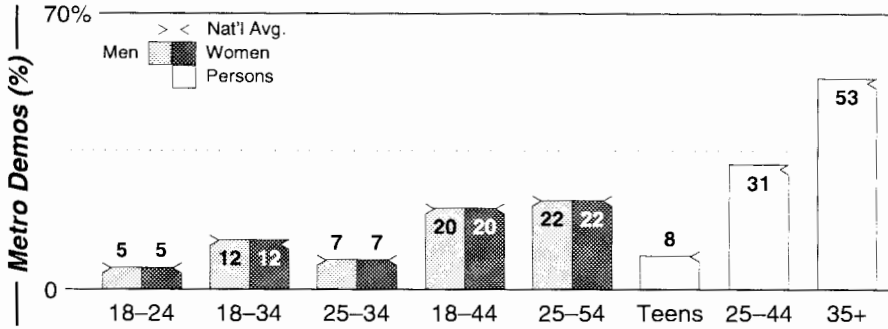

Worcester, MA

Metro Rank: **110** Pop: **456,574** Retail: **$4.551B** Gross Rev: **$15.3M** HH Inc: **$47,114** ↑