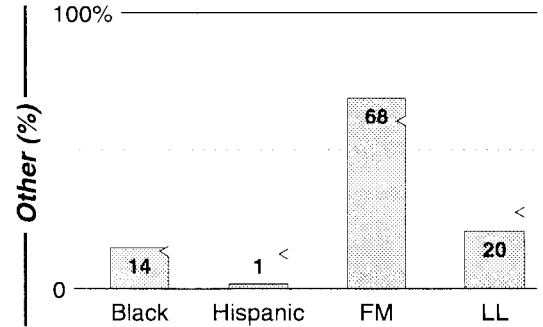

Dayton, Ohio (Cont.)

Metro Rank: **56** Pop: **987,339** Retail: **$10.835B** Gross Rev: **$40.0M** HH Inc: **$45,544** ↑

Calls	General Manager	Address, City, State ZIP	Phone	Fax	Owner Phone
WBKI-FM	Rick Porter	101 Pine St, Dayton, OH 45402	937-224-1137	937-224-3667	606-655-2267
WBLY-AM	Jeff Yontz	1529 Miracle Mile, Springfield, OH 45503	937-390-1693	937-399-8767	937-399-4955
WBTT-FM	Rick Porter	101 Pine St, Dayton, OH 45402	937-224-1137	937-224-3667	606-655-2267
WBZI-AM	Joe Mullins	486 West 2nd St, Xenia, OH 45385	937-372-3531	937-372-3508	937-372-3531
WCLR-FM	Donna Hall	1414 Wilmington Ave, Dayton, OH 45420	802-288-1033		404-843-5000
WCTM-AM	Stanley Coning	320 Woodside Dr, West Alexandria, OH 45381	937-456-3200		937-456-3200
WDAO-AM	Jim Johnson	1012 W 3rd St, Dayton, OH 45407	937-222-9326	937-461-6100	937-222-9326
WFCJ-FM	Mr.Claire D Miller	PO Box 93.7, Dayton, OH 45449	937-866-2471	937-866-2062	937-866-2471
WGNZ-AM	Norm Livingston	PO Box 1100, Dayton, OH 45405	937-454-9000	937-454-1980	937-454-9000
WGTF-FM	Don Griffin	717 E David Rd, Dayton, OH 45429	937-294-5858	937-297-5233	513-679-6006
WHIO-AM	Donna Hall	1414 Wilmington Ave, Dayton, OH 45420	937-259-2111	937-259-2168	404-843-5000
WHKO-FM	Donna Hall	1414 Wilmington Ave, Dayton, OH 45420	937-259-2111	937-259-2168	404-843-5000
WING-AMFM	Don Griffin	717 E David Rd, Dayton, OH 45429	937-294-5858	937-297-5233	513-679-6006
WIZE-AM	Rick Porter	101 Pine St, Dayton, OH 45402	937-224-1137	937-224-3667	606-655-2267
WKSJ-FM	Don Griffin	PO Box 641410, Cincinnati, OH 45264	937-399-5300	937-399-3661	513-679-6006
WLQT-FM	Rick Porter	101 Pine St, Dayton, OH 45402	937-224-1137	937-224-3667	606-655-2267
WMMX-FM	Rick Porter	101 Pine St, Dayton, OH 45402	937-224-1137	937-224-3667	606-655-2267
WONE-AM	Rick Porter	101 Pine St, Dayton, OH 45402	937-224-1137	937-224-3667	606-655-2267
WPFB-AMFM	Douglas Braden	4505 Central Ave, Middletown, OH 45044	513-422-3625	513-424-9732	513-422-3625
WPTW-AM	Tom Pierce	1625 Covington Ave., Pique, OH 45356	937-773-3513	937-773-4345	614-898-5080
WRNB-FM	R. Hawes-Saunders	211 S Main St Ste 1200, Dayton, OH 45402	937-222-9768	937-222-1935	937-439-3930
WROU-FM	R. Hawes-Saunders	211 S Main St Ste 1200, Dayton, OH 45402	937-222-9768	937-223-5687	937-439-3930
WTUE-FM	Rick Porter	101 Pine St, Dayton, OH 45402	937-224-1137	937-224-3667	606-655-2267
WXEG-FM	Rick Porter	101 Pine St, Dayton, OH 45402	937-224-1137	937-224-3667	606-655-2267
WZLR-FM	Donna Hall	1414 Wilmington Ave, Dayton, OH 45420	937-259-2111	937-890-9572	404-843-5000