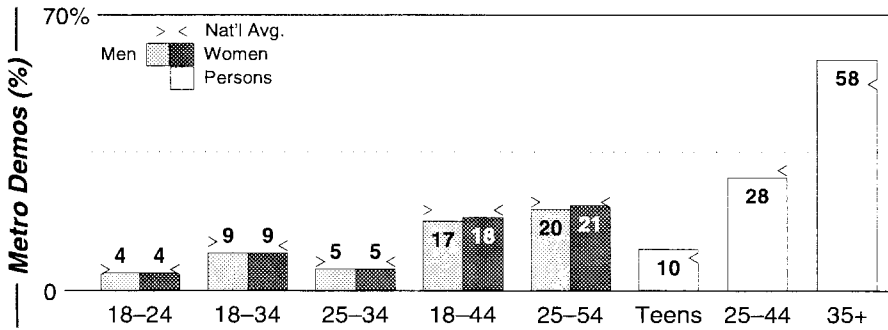

Beckley, WV

Metro Rank: **269** Pop: **79,876** Retail: **$1.002B** Gross Rev: **$5.5M** HH Inc: **$34,193** ↓

Calls	FMT	City of License	Freq	PWR	HAAT	Combo	LMA	Rep	St	Owner	Acq	Price
WAXS	AC	Oak Hill	94.1	26.5	650		1	Rosln	48	Southern Comm Corp	0003 p	875
WCIR	CHR	Beckley	103.7	5.0	1483	b	2	Katz	71	Southern Comm Corp	9906	
WHAJ	AC	Bluefield	104.5	100.0 #	1549				63	Adventure Comm Inc	8409	
WJLS	CTRY	Beckley	99.5	34.0	1050	a		Svali	46	Personality Stations	9604	1,500 st
WMTD	AOR	Hinton	102.3	0.4 #	1273		2	Katz	85	Southern Comm Corp	0003 p	1,070 c4
WTNJ	CTRY	Mount Hope	105.9	50.0	499		1	Rosln	80	Southern Comm Corp	0003 p	2,375

Calls	FMT	City of License	Freq	Day	Night	Combo	LMA	Rep	St	Owner	Acq	Price
WIWS	OLD	Beckley	1070	10.0 #	0.00	b	2	Katz	66	Southern Comm Corp	7606	
WJLS	REL	Beckley	560	4.5	0.47	a		Svali	39	Personality Stations	9604	st
WOAY	REL	Oak Hill	860	10.0	0.01				47	Ellison, Eugene C.	9007	100
WWNR	NEWS	Beckley	620	1.0 #	0.50		2	Katz	46	Dynastar Comm Inc	9501	157

Calls	General Manager	Address, City, State ZIP	Phone	Fax	Owner Phone
WAXS-FM	Paul Gonzalez	PO Box 1127, Beckley, WV 25802	304-877-5592	304-877-5289	304-252-6452
WCIR-FM	Jay Quesenberry	118 Philpott Lane, Beaver, WV 25813	304-252-6452	304-255-1044	304-252-6452
WIWS-AM	Jay Quesenberry	118 Philpott Lane, Beaver, WV 25813	304-252-6452	304-255-1044	304-252-6452
WJLS-AMFM	Bill O'Brien	PO Box AB, Beckley, WV 25802	304-253-7311	304-253-3466	304-253-7311
WMTD-FM	Jay Quesenberry	118 Philpott Lane, Beaver, WV 25813	304-252-6452	304-255-1044	304-252-6452
WOAY-AM	Eugene Ellison	PO Box 140, Oak Hill, WV 25901	304-465-0535	304-465-1486	304-469-9942
WTNJ-FM	Paul Gonzalez	PO Box 1127, Beckley, WV 25802	304-877-5592	304-877-5289	304-252-6452
WWNR-AM	Jay Quesenberry	118 Philpott Lane, Beaver, WV 25813	304-252-6452	304-255-1044	304-253-8307