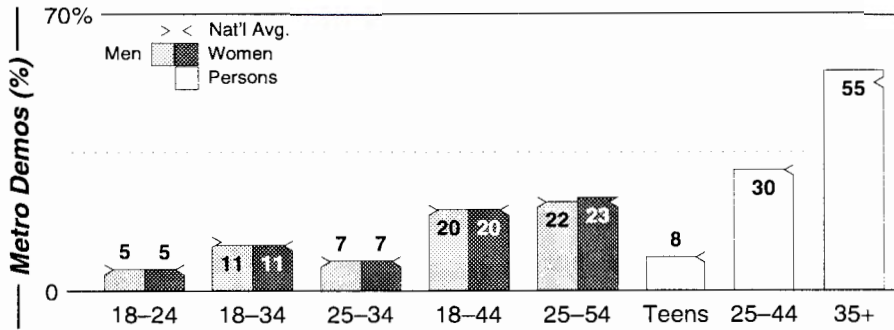

Knoxville, TN (Cont.)

Metro Rank: **69** Pop: **668,203** Retail: **$9.746B** Gross Rev: **$32.8M** HH Inc: **$42,520** ↓