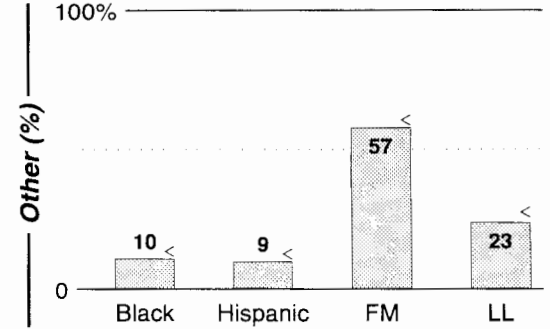

Hartford-New Britain-Middletown (Cont.)

Metro Rank: **44** Pop: **1,140,800** Retail: **$12.285B** Gross Rev: **$74.8M** HH Inc: **$56,433** ↑