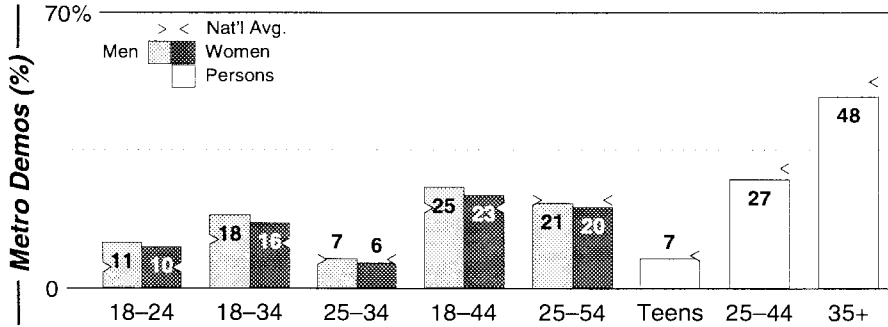

Blacksburg-Christiansburg-Radford-Pulaski

Metro Rank: **214** Pop: **157,858** Retail: **$1.694B** Gross Rev: **$2.5M** HH Inc: **$32,136** ↓