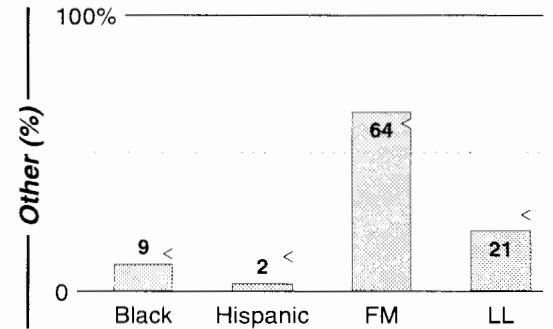

Columbia, MO

Metro Rank: **243** Pop: **133,837** Retail: **$2.053B** Gross Rev: **$10.7M** HH Inc: **$43,121** ↓

Calls	FMT	City of License	Freq	PWR	HAAT	Combo	LMA	Rep	St	Owner	Acq	Price
KATI	CTRY	California	94.3	50.0	492	c		McGvn	84	Zimmer Radio Group	0002	1,050
KBXR	AAA	Columbia	102.3	0.9	856		1		94	Premier Marketing	9709	650
KCLR	CTRY	Boonville	99.3	33.0	591	a		Crstl	74	Zimmer Radio Group	9006	1,500
KCMQ	AOR	Columbia	96.7	100.0 #	915	a			72	Zimmer Radio Group	9308	625 c1
KFMZ	ROCK	Columbia	98.3	23.5	712			Alied	71	Contemp Media Bcstg		
KMFC	REL	Centralia	92.1	1.9	400				88	Clair Group Ltd		
KOQL	OLD	Ashland	106.1	69.0	958		1		93	Premier Marketing	9408	400
KPLA	AC	Columbia	101.5	41.0	1063		1		83	Premier Marketing		
KSSZ	AC	Fayette	93.9	0.0	328	a			94	Zimmer Radio Group	9610	550
KTXY	AC	Jefferson City	106.9	100.0	1250	a		McGvn	69	Zimmer Radio Group	0002	g
KWWR	CTRY	Mexico	95.7	100.0 #	1181	b			66	KXEO Radio Inc	8605	385 e
KZTZ	OLD	Moberly	105.5	50.0 #	492				87	Best Broadcast Group	9708	st

Calls	FMT	City of License	Freq	Day	Night	Combo	LMA	Rep	St	Owner	Acq	Price
KFAL	CTRY	Fulton	900	1.0	0.00				50	Zimmer Radio Group	9912	c1
KFRU	NEWS	Columbia	1400	1.0 #	1.00		1		25	Premier Marketing	9207	449
KTGR	SPRT	Columbia	1580	0.3	0.02	a			55	Zimmer Radio Group	9402	c1
KXEO	VAR	Mexico	1340	1.0	1.00	b			48	KXEO Radio Inc		

Calls	General Manager	Address, City, State ZIP	Phone	Fax	Owner Phone
KATI-FM	Ron Covert	3109 S 10 Mile Dr, Jefferson City, MO 65109	573-893-5696	573-893-4137	573-335-4856
KBXR-FM	John Ott	503 Old 63 N, Columbia, MO 65201	573-449-1520	573-449-7770	573-443-1524
KCLR-FM	Ron Kovert	3215 Lemone Ind Blvd Ste 200, Columbia, MO 65201	573-875-1099	573-875-2439	573-335-4856
KCMQ-FM	Ron Kovert	3215 Lemone Ind Blvd Ste 200, Columbia, MO 65201	573-875-1099	573-875-2439	573-335-4856
KFAL-AM	Peg Dzicek	1805 Westminster Ave, Fulton, MO 65251	573-642-3341	573-642-3343	573-335-4856
KFMZ-FM	Robert Cox	1101 E Walnut St, Columbia, MO 65201	573-874-3000	573-443-1460	573-324-6030
KFRU-AM	John Ott	503 Old 63 N, Columbia, MO 65201	573-449-4141	573-449-7770	573-443-1524
KMFC-FM	Jerry Clair	PO Box 26, Centralia, MO 65240	573-682-5525	573-682-2744	314-682-5525
KOQL-FM	John Ott	503 Old 63 N, Columbia, MO 65201	573-443-1524	573-449-7770	573-443-1524
KPLA-FM	John Ott	503 Old 63 N, Columbia, MO 65201	573-442-3116	573-449-7770	573-443-1524
KSSZ-FM	Ron Covert	3215 Lemone Ind Blvd Ste 200, Columbia, MO 65201	573-875-1099	573-875-2439	573-335-4856
KTGR-AM	Ron Kovert	3215 Lemone Ind Blvd Ste 200, Columbia, MO 65201	573-875-1099	573-875-2439	573-335-4856
KTXY-FM	Ron Kovert	3215 Lemone Ind Blvd Ste 200, Columbia, MO 65201	573-875-1099	573-893-8330	573-335-4856
KWWR-FM	Gary Leonard	1705 E Liberty St, Mexico, MO 65265	573-581-5500	573-581-1801	573-581-5500
KXEO-AM	Gary Leonard	1705 E Liberty St, Mexico, MO 65265	573-581-5500	573-581-1801	573-581-5500
KZTZ-FM	Dale Palmer	PO Box 128, Moberly, MO 65270	660-258-3383	660-263-8800	660-258-3383