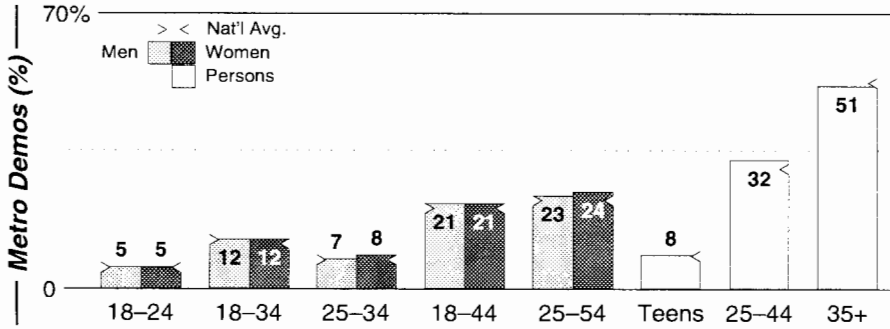

Nashville (Cont.)

Metro Rank: **43** Pop: **1,183,896** Retail: **$14.685B** Gross Rev: **$69.4M** HH Inc: **$51,587** ↑