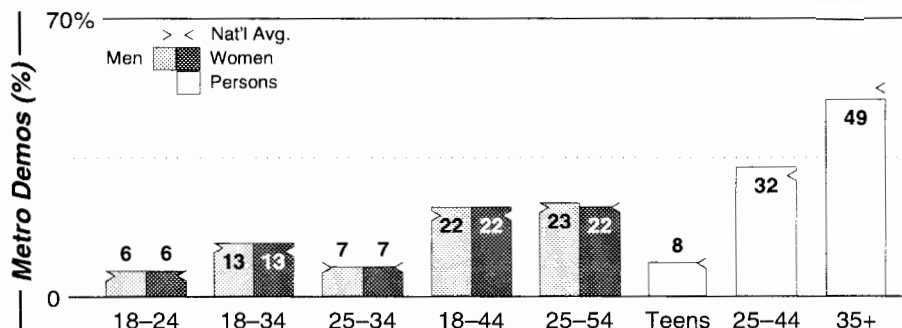

Ft. Collins-Greeley, CO

Metro Rank: **132** Pop: **367,254** Retail: **$4.297B** Gross Rev: **$11.1M** HH Inc: **$41,630** ↓

Calls	FMT	City of License	Freq	PWR	HAAT	Combo	LMA	Rep	St	Owner	Acq	Price
KGLL	CTRY	Greeley	96.1	100.0	735	a			75	Clear Channel Comm	9905	g1
KPAW	HITS	Fort Collins	107.9	100.0 #	640	a			75	Clear Channel Comm	9905	g1
KRKI	ROCK	Estes Park	102.1	25.0 #	226				97	Marathon Media LLC	9912 p	12,000
KTRR	AC	Loveland	102.5	50.0	410	c			66	Brill Media Co	9902	1,800
KUAD	CTRY	Windsor	99.1	100.0	696	c			75	Brill Media Co		

Calls	FMT	City of License	Freq	Day	Night	Combo	LMA	Rep	St	Owner	Acq	Price
KCOL	NEWS	Wellington	600	5.0 #	0.50	a			59	Clear Channel Comm	9905	g1
KZZZ	NOST	Estes Park	1470	1.0	0.05	d			67	MK Inc	0002 p	185
KFKA	NEWS	Greeley	1310	5.0	1.00			Target	21	MK Inc	0002 p	950
KGRE	SPAN	Greeley	1450	1.0	1.00				48	Greeley Bcstg Corp	9805	145
KHNC	NEWS	Johnstown	1360	4.0 #	0.45	b			93	Wiedeman, Don&Sharon		
KHPN	CTRY	Loveland	1570	1.0	0.02	d			55	MK Inc	9709	275
KIIX	SPRT	Fort Collins	1410	5.0	1.00				59	Clear Channel Comm	9905	g1
KVVS	SPAN	Windsor	1170	1.0	0.00				69	Rodriguez-Gallegos	0003 p	300

Call	General Manager	Address, City, State ZIP	Phone	Fax	Owner Phone
KCOL-AM	Stu Haskell	1612 La Porte Ave, Fort Collins, CO 80521	970-482-5991	970-482-5994	606-655-2267
KEZZ-AM	Skip Spencer	131 Stanley Ave Ste 204, Estes Park, CO 80517	970-586-9555	970-586-9561	970-593-1897
KFKA-AM	Ann Tennesen	PO Box K, Greeley, CO 80632	970-356-1310	970-356-1314	970-593-1897
KGLL-FM	Stu Haskell	1612 La Porte Ave, Fort Collins, CO 80521	970-482-5991	970-482-5994	606-655-2267
KGRE-AM	Ricardo Salazar	1020 9th St 2nd Fl Ste 204, Greeley, CO 80631	970-356-1450	970-356-8522	970-356-1452
KHNC-AM	Don Wiedeman	PO Box 1750, Johnstown, CO 80534	970-587-5175	970-587-5450	
KHPN-AM	Monte Spearman	1576 W 1st St, Loveland, CO 80537	970-667-1570	970-667-1572	970-593-1897
KIIX-AM	Stu Haskell	1612 La Porte Ave, Fort Collins, CO 80521	970-482-5991	970-482-5994	606-655-2267
KPAW-FM	Stu Haskell	1612 La Porte Ave, Fort Collins, CO 80521	970-482-5991	970-482-5994	606-655-2267
KRKI-FM	Skip Spencer	131 Stanley Ave Ste 204, Estes Park, CO 80517	970-586-9555	970-586-9561	312-204-9900
KTRR-FM	Daniel Conway	600 Main St, Windsor, CO 80550	970-493-1170	970-686-7491	812-423-6200
KUAD-FM	Daniel Conway	600 Main St, Windsor, CO 80550	970-493-1170	970-686-7491	812-423-6200
KVVS-AM	Veronica Velasco	PO Box 597, Windsor, CO 80550	970-686-1170	970-686-7700