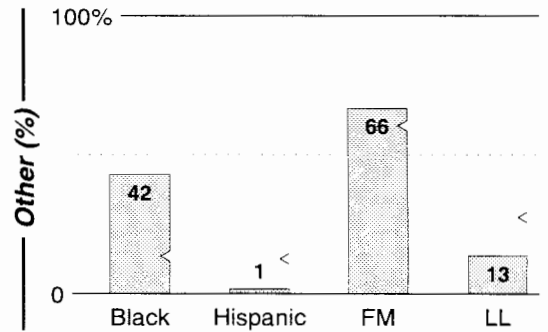

Memphis (Cont.)

Metro Rank: **46** Pop: **1,189,417** Retail: **$12.646B** Gross Rev: **$58.3M** HH Inc: **$44,616** ↓