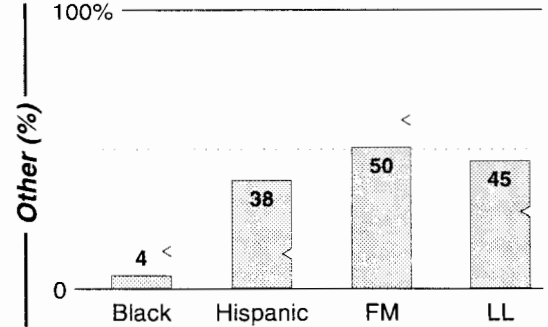

Merced, CA (Cont.)

Metro Rank: **190** Pop: **227,126** Retail: **$1.414B** Gross Rev: **$4.9M** HH Inc: **$33,732** ↓

Calls	General Manager	Address, City, State ZIP	Phone	Fax	Owner Phone
KABX-FM	Edward Hoyt Jr.	PO Box 717, Merced, CA 95341	209-723-2191	209-383-2950	209-723-2191
KAJZ-FM	Edward Hoyt Jr.	PO Box 717, Merced, CA 95341	209-883-8760	209-883-7760	209-723-2191
KAMB-FM	Tim Land	PO Box 2388, Merced, CA 95344	209-723-1015	209-723-1945	209-723-1015
KBYN-FM	Nelson Gomez	PO Box 1039, Hughson, CA 95326	209-883-8760	209-883-8769	209-883-8760
KCIV-FM	Kathleen Reynolds	1031 15th St Ste 1, Modesto, CA 95354	209-524-8999	209-524-9088	913-642-7770
KHTN-FM	Lee Nye	510 W 19th St, Merced, CA 95340	209-383-7900	209-723-8461	203-661-4307
KIBG-FM	Edward Hoyt Jr.	PO Box 717, Merced, CA 95341	209-723-2191	209-383-2950	209-723-2191
KJMQ-FM	Steve Wrath	514 E Bellevue Rd, Atwater, CA 95301	209-358-9723	209-358-9793	775-887-0588
KLBS-AM	J.J. Encarnacao	401 Pacheco Blvd # A, Los Banos, CA 93635	209-826-0578	209-826-1906	209-826-0578
KLOQ-FM	Steve Wrath	514 E Bellevue Rd, Atwater, CA 95301	209-358-9723	209-358-9793	775-887-0588
KNTQ-FM	Nelson Gomez	PO Box 1039, Hughson, CA 95326	209-883-8760	209-883-8769	209-883-8760
KQLB-FM	J.J. Encarnacao	401 Pacheco Blvd # A, Los Banos, CA 93635	209-827-0123	209-826-1906	209-827-0101
KTFN-AM	Steve Wrath	514 E Bellevue Rd, Atwater, CA 95301	209-358-9723	209-358-9793	775-887-0588
KUBB-FM	Lee Nye	510 W 19th St, Merced, CA 95340	209-383-7900	209-723-8461	203-661-4307
KYOS-AM	Edward Hoyt Jr.	PO Box 717, Merced, CA 95341	209-723-2191	209-383-2950	209-723-2191