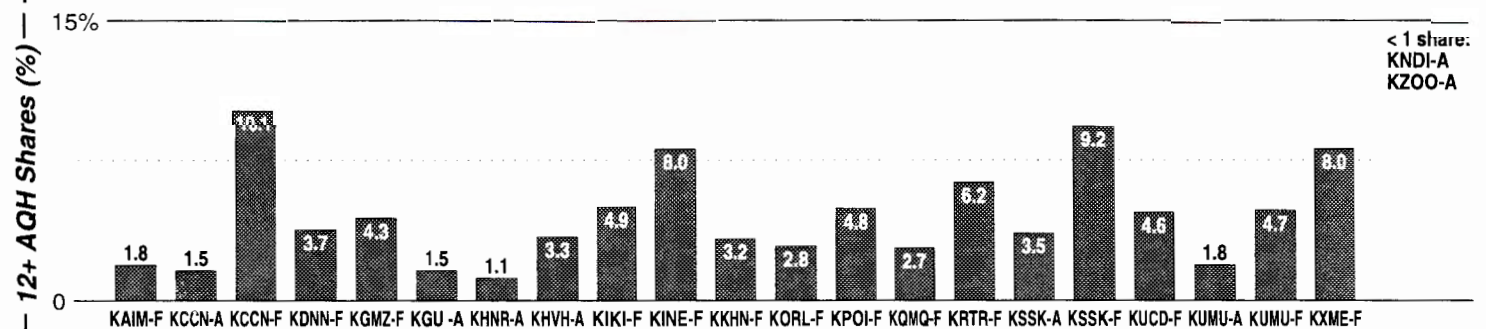

Honolulu (Cont.)

Metro Rank: **6** Pop: **871,428** Retail: **$9.869B** Gross Rev: **$28.4M** HH Inc: **$55,033** ↑