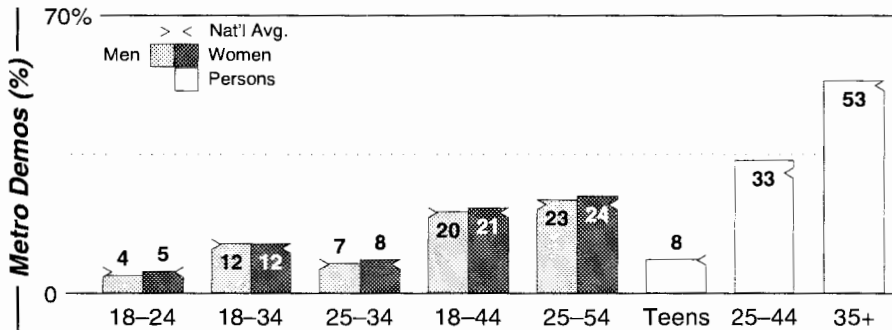

Richmond, VA (Cont.)

Metro Rank: **57** Pop: **963,900** Retail: **$10.704B** Gross Rev: **$49.7M** HH Inc: **$45,941** ↑

Calls	General Manager	Address, City, State ZIP	Phone	Fax	Owner Phone
WARV-FM	Larry Jones	6001 Wilkinson Rd, Richmond, VA 23227	804-672-9299	804-264-2808	301-306-1111
WBBC-FM	Dennis Royer Sr.	PO Box 300, Blackstone, VA 23824	804-292-4146	804-292-7669	804-292-4146
WBBT-FM	Michael Guld	300 Arboretum Pl Ste 590, Richmond, VA 23236	804-327-9902	804-327-9911	252-538-0020
WCDX-FM	Larry Jones	2809 Emerywood Pkwy Ste 300, Richmond, VA 23294	804-672-9299	804-672-9316	301-306-1111
WCLM-AM	Preston Brown	3165 Hull St, Richmond, VA 23224	804-231-2186	804-231-2188	804-231-2186
WDYL-FM	Larry Jones	2809 Emerywood Pkwy Ste 300, Richmond, VA 23294	804-672-9299	804-264-2808	301-306-1111
WDZY-AM	Janet Cantinna	PO Box 10, Colonial Heights, VA 23834	804-861-1290	804-861-1294	212-355-7200
WFTH-AM	James Johnson Jr	227 E Belt Blvd, Richmond, VA 23224	804-233-0765	804-233-3725	804-233-0765
WGCV-AM	Paul Scott	4301 W Hundred Rd, Chester, VA 23831	804-717-2000	804-717-2009	301-306-1111
WGGM-AM	Paul Scott	4301 W Hundred Rd, Chester, VA 23831	804-717-2000	804-717-2009	703-960-4700
WHAN-AM	Bill Roberts	PO Box 148, Ashland, VA 23005	804-798-1010	804-798-7933	804-798-1010
WHAP-AM	Michael Mazursky	306 W Broad Street, Richmond, VA 23220	804-643-0990	804-643-4990	804-643-0990
WJRV-FM	Larry Jones	2809 Emerywood Pkwy Ste 300, Richmond, VA 23294	804-672-9299	804-672-9314	301-306-1111
WKHK-FM	Steve McCall	812 Moorefield Park Dr Ste 300, Richmond, VA 23236	804-330-5700	804-330-5715	404-843-5000
WKJS-FM	Larry Jones	6001 Wilkinson Rd, Richmond, VA 23227	804-264-1047	804-264-1245	301-306-1111
WKLR-FM	Steve McCall	812 Moorefield Park Dr Ste 300, Richmond, VA 23236	804-330-3106	804-327-9616	404-843-5000
WLEE-AM	Michael Mazursky	306 W Broad Street, Richmond, VA 23220	804-643-0990	804-643-4990	804-643-0990
WMXB-FM	Steve McCall	812 Moorefield Park Dr Ste 300, Richmond, VA 23236	804-560-1037	804-327-9616	404-843-5000
WPLZ-FM	Larry Jones	2809 Emerywood Pkwy Ste 300, Richmond, VA 23294	804-672-9299	804-672-9316	301-306-1111
WRCL-FM	Steve McCall	812 Moorefield Park Dr Ste 300, Richmond, VA 23236	804-330-5700	804-330-5714	214-922-8700
WREJ-AM	Larry Jones	6001 Wilkinson Rd, Richmond, VA 23227	804-264-1047	804-264-2808	804-643-0990
WRNL-AM	Carl McNeill	200 N 22nd St, Richmond, VA 23223	804-780-3400	804-780-3427	606-655-2267
WRVA-AM	Carl McNeill	200 N 22nd St, Richmond, VA 23223	804-780-3400	804-780-3427	606-655-2267
WRVQ-FM	Linda Forem	3245 Basie Rd, Richmond, VA 23228	804-756-6400	804-576-3222	606-655-2267
WRXL-FM	Linda Forem	3245 Basie Rd, Richmond, VA 23228	804-756-6400	804-756-6444	606-655-2267
WTVR-AMFM	Reggie Jordan	3314 Cutshaw Ave, Richmond, VA 23230	804-355-3217	804-355-8682	606-655-2267
WVNZ-AM	Michael Mazursky	306 W Broad Street, Richmond, VA 23220	804-643-0990	804-643-4990	804-745-0300
WVWZ-FM	Waiden Abemathy	PO Box 1306, Bowling Green, VA 22427	804-633-4921	804-633-3308	804-443-4321
WXGI-AM	John Trimble	701 German School Rd, Richmond, VA 23225	804-233-7666	804-233-7681	804-233-8445
WYFJ-FM	Randy Adams	407 S Washington Hwy, Ashland, VA 23005	804-798-3248	804-798-3248	704-523-5555