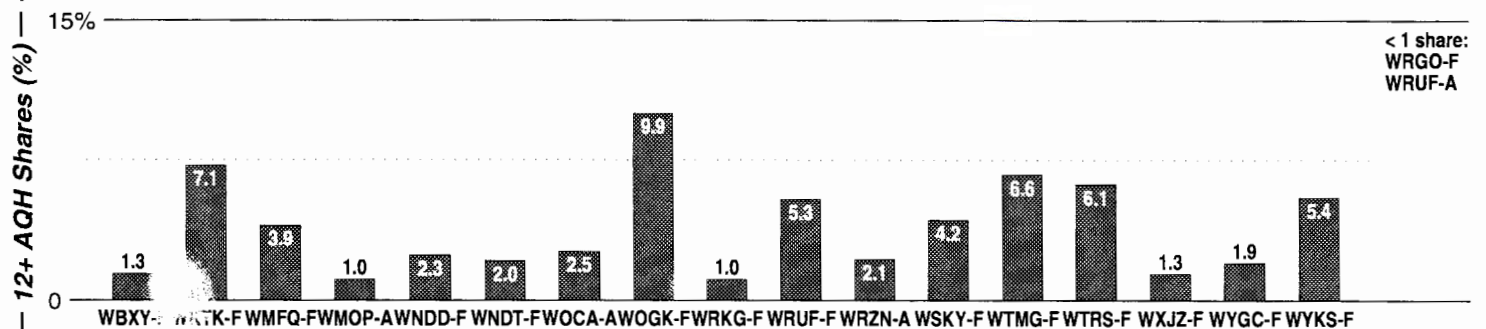

Gainesville - Ocala, FL (Cont.)

Metro Rank: **90** Pop: **514,807** Retail: **$5.584B** Gross Rev: **$14.7M** HH Inc: **$34,677** ↓