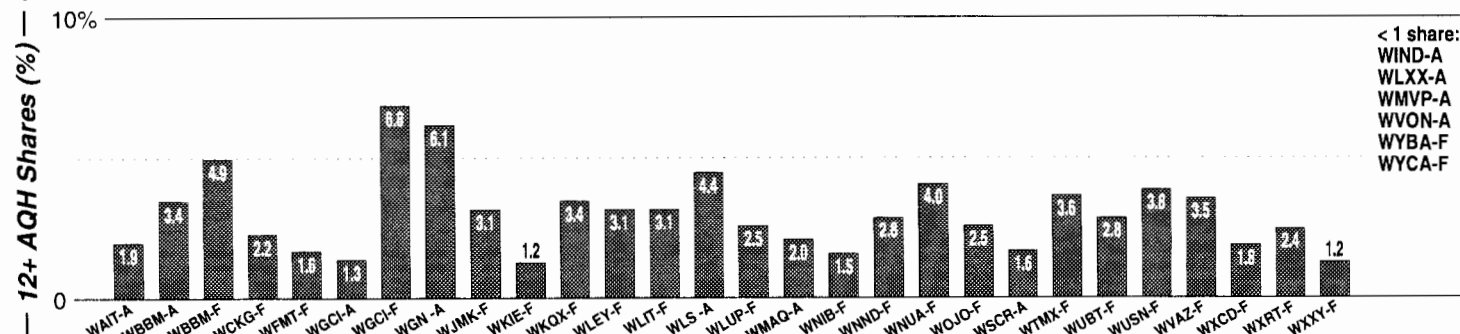

Chicago, IL (Cont.)

Metro Rank: **3** Pop: **8,708,325** Retail: **$87.802B** Gross Rev: **$536.7M** HH Inc: **$55,530** ↑