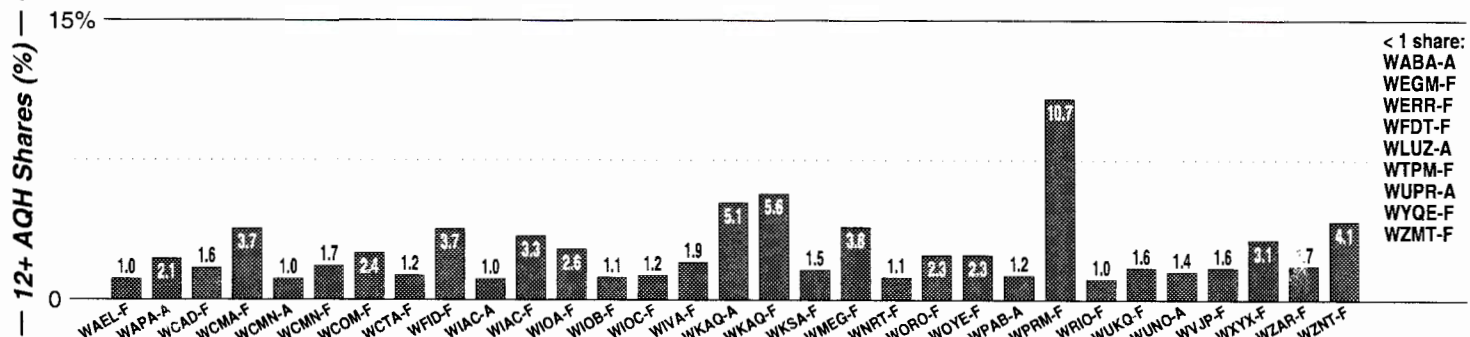

Puerto Rico (Cont.)

Metro Rank: **13** Pop: **3,883,261** Retail: **$14.167B** Gross Rev: **$100.7M** HH Inc: **$24,319** ↓