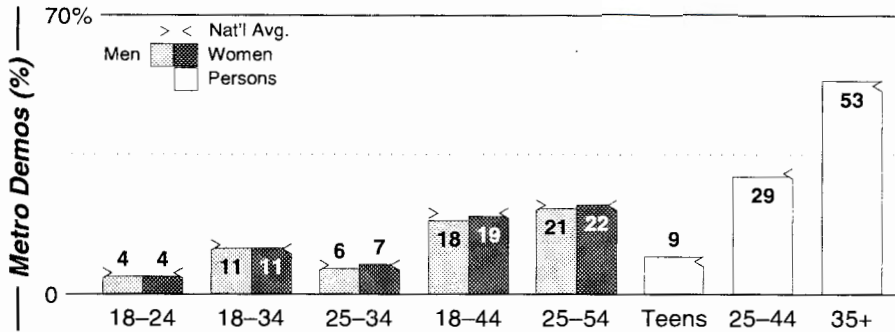

Saginaw-Bay City-Midland (Cont.)

Metro Rank: **125** Pop: **401,998** Retail: **$4.650B** Gross Rev: **$18.7M** HH Inc: **$41,939** ↓

Calls	General Manager	Address, City, State ZIP	Phone	Fax	Owner Phone
WCEN-AMFM	Richard Sommerville	2929 S Isabella Rd, Mount Pleasant, MI 48858	517-773-5961	517-772-9420	517-773-5961
WEEG-FM	Kenneth MacDonald Jr	PO Box 1776, Saginaw, MI 48605	517-752-8161	517-752-8102	517-752-8161
WGER-FM	Scott Meier	PO Box 1945, Saginaw, MI 48605	517-792-1063	517-754-5046	702-804-5200
WHNN-FM	Michael Boch	PO Box 5679, Saginaw, MI 48603	517-799-1000	517-776-2121	702-804-5200
WILZ-FM	Scott Meier	3190 Christy Way Ste 5, Saginaw, MI 48603	517-695-5115	517-695-5376	702-804-5200
WIOG-FM	Scott Meier	PO Box 1945, Saginaw, MI 48605	517-752-3456	517-754-5046	702-804-5200
WKQC-FM	Kenneth MacDonald Jr	PO Box 1776, Saginaw, MI 48605	517-752-8161	517-752-8102	517-752-8161
WKNX-AM	John W. Blehm	306 W Genesee St, Frankenmuth, MI 48734	517-652-4500	517-652-4600	517-652-4500
WKQZ-FM	Scott Meier	3190 Christy Way Ste 5, Saginaw, MI 48603	517-695-5115	517-695-5376	702-804-5200
WMAX-AM	Floyd Evans	3071 Bay Rd Ste 100, Saginaw, MI 48603	517-799-0060	517-799-4680	517-799-0060
WMPX-AM	Tom Steel	PO Box 1689, Midland, MI 48641	517-631-1490	517-631-6357	517-631-1490
WMRX-FM	Tom Steel	PO Box 1689, Midland, MI 48641	517-631-1490	517-631-6357	517-631-1490
WPRJ-FM	Gary H. Bugh	PO Box 236, Coleman, MI 48618	517-465-9775	517-465-1060	
WSAM-AM	Kenneth MacDonald Jr	PO Box 1776, Saginaw, MI 48605	517-752-8161	517-752-8102	517-752-8161
WSGW-AM	Scott Meier	PO Box 1945, Saginaw, MI 48605	517-752-3456	517-754-5046	702-804-5200
WTCF-FM	Michael Dach	PO Box 5679, Saginaw, MI 48603	517-797-1005	517-776-2121	702-804-5200
WTLZ-FM	Bob Woodward	PO Box 107, Saginaw, MI 48606	517-754-1071	517-754-4292	312-867-0091
WYLZ-F	Scott Meier	3190 Christy Way Ste 5, Saginaw, MI 48603	517-695-5115	517-695-5376	702-804-5200