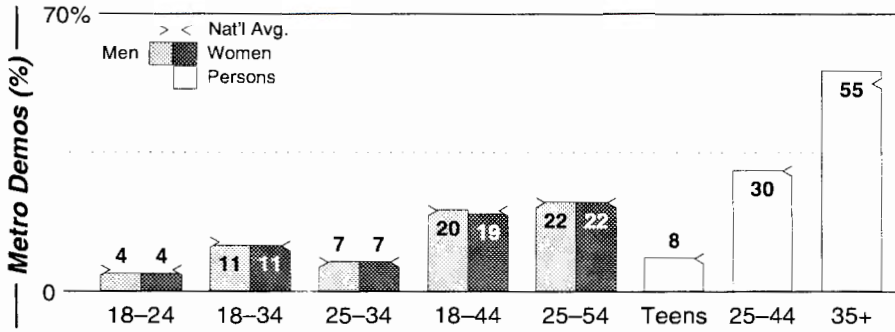

York, PA

Metro Rank: **103** Pop: **468,378** Retail: **$4.600B** Gross Rev: **$18.4M** HH Inc: **$45,085** ↓