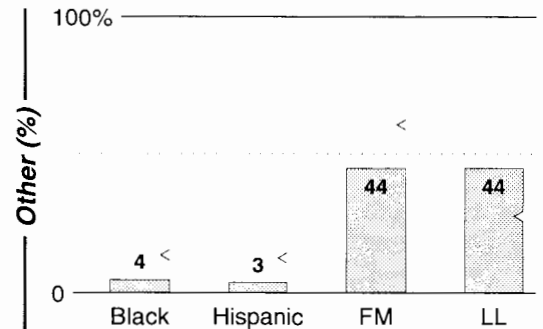

Ithaca, NY

Metro Rank: **262** Pop: **96,777** Retail: **$0.796B** Gross Rev: **$3.9M** HH Inc: **$40,342** ↓