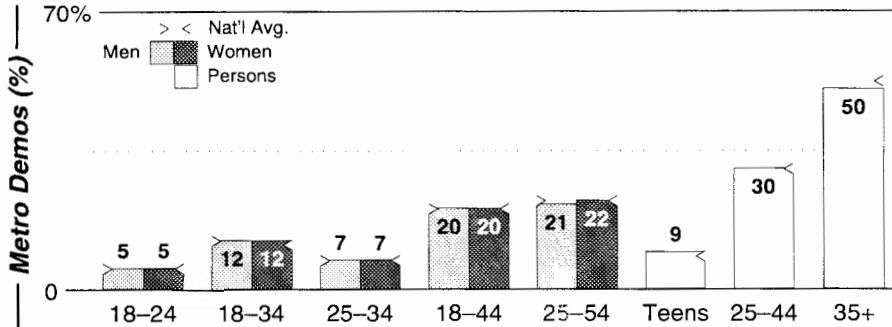

Savannah, GA (Cont.)

Metro Rank: **154** Pop: **290,419** Retail: **$3.052B** Gross Rev: **$18.9M** HH Inc: **$37,336** ↓