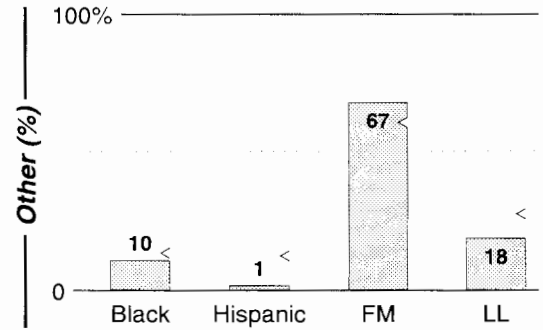

Lexington-Fayette, KY (Cont.)

Metro Rank: **106** Pop: **459,146** Retail: **$5.745B** Gross Rev: **$21.4M** HH Inc: **$43,641** ↓

Calls	General Manager	Address, City, State ZIP	Phone	Fax	Owner Phone
WBTF-FM	Keith Yarber	2601 Nicholasville Rd, Lexington, KY 40503	606-293-0563	606-299-3898	606-655-2267
WBUL-FM	Keith Yarber	2601 Nicholasville Road, Lexington, KY 40503	606-293-0563	606-422-1035	606-655-2267
WCBR-AM	David Humes	PO Box 570, Richmond, KY 40476	606-623-1235	606-623-7094	606-623-1235
WCDA-FM	Lynn Martin	PO Box 11788, Lexington, KY 40578	606-233-1515	606-233-4248	606-233-1515
WCGW-AM	Ed Wright	3270 Blazer Pkwy # 101, Lexington, KY 40509	606-264-9700	606-649-9705	606-245-1000
WEKY-AM	Vince Richardson	PO Box 281, Irvine, KY 40336	606-623-1340	606-623-1341	606-723-5138
WGKS-FM	Jane MacFarlane	PO Box 11788, Lexington, KY 40578	606-233-1515	606-233-4248	606-233-1515
WJMM-FM	Ed Wright	3270 Blazer Pkwy # 101, Lexington, KY 40509	606-264-9700	606-264-9705	606-245-1000
WKQQ-FM	Keith Yarber	2601 Nicholasville Rd, Lexington, KY 40503	606-252-6694	606-225-0980	606-655-2267
WKXO-AM	Vince Richardson	PO Box 281, Irvine, KY 40336	606-723-5138	606-723-5180	606-723-5138
WKYL-FM	Mike Davenport	88 C Michael Davenport Blvd St, Frankfort, KY 40601	502-696-9595	502-227-1021	502-696-9595
WLAP-AM	Keith Yarber	2601 Nicholasville Road, Lexington, KY 40503	606-293-0563	606-422-1035	606-655-2267
WLFX-FM	Kelly Wallingford	128 Big Hill Ave, Richmond, KY 40475	606-623-1340	606-623-1341	606-723-5138
WLKT-FM	Keith Yarber	2601 Nicholasville Rd, Lexington, KY 40503	606-252-6694	606-422-1038	606-655-2267
WLRO-FM	Rick Shaw	PO Box 1559, Lexington, KY 40592	606-253-5900	606-253-5903	312-867-0091
WLTO-FM	Rick Shaw	PO Box 1559, Lexington, KY 40592	606-253-5900	606-269-9241	312-867-0091
WLXG-AM	Jane MacFarlane	PO Box 11788, Lexington, KY 40578	606-233-1515	606-233-4248	606-233-1515
WLXO-FM	Dave Schafer	520 S 4th Street, Louisville, KY 40202	502-625-1220	502-625-1255	513-679-6006
WMJR-AM	Charles Harper	2909 Richmond Rd Ste 5, Lexington, KY 40509	606-268-4748	606-268-5270	606-268-4748
WMXL-FM	Keith Yarber	2601 Nicholasville Road, Lexington, KY 40503	606-293-0563	606-299-3898	606-655-2267
WSTL-FM	Ed Wright	3270 Blazer Pkwy # 101, Lexington, KY 40509	606-264-9700	606-264-9705	606-245-1000
WTKT-AM	Keith Yarber	2601 Nicholasville Rd, Lexington, KY 40503	606-252-6694	606-225-0980	606-655-2267
WUGR-AM	Ed Wright	3270 Blazer Pkwy # 101, Lexington, KY 40509	606-873-8096	606-873-1318	606-245-1000
WVLK-AMFM	Rick Shaw	PO Box 1559, Lexington, KY 40592	606-253-5900	606-253-5940	312-867-0091
WVRB-FM	Mary Kay Yeager	105-C Edgewood Plz, Nicholasville, KY 40356	606-885-7109	606-885-7332	513-829-7700
WXZZ-FM	Rick Shaw	PO Box 1559, Lexington, KY 40592	606-253-5900	606-253-5903	312-867-0091
WYGH-AM	Jan Hammond	PO Box 50, Falmouth, KY 41040	606-472-1075	606-472-2875	606-472-1075