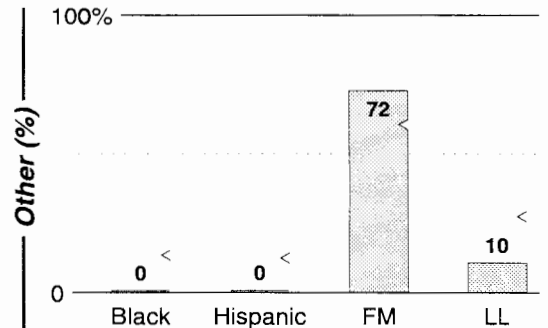

Puerto Rico (Cont.)

Metro Rank: **13** Pop: **3,883,261** Retail: **$14.167B** Gross Rev: **$100.7M** HH Inc: **$24,319** ↓

Calls	General Manager	Address, City, State ZIP	Phone	Fax	Owner Phone
WMEG-FM	Raul Fuster	1607 Ave Ponce de Leon Ste 102, Santurce, PR 00909	787-723-9210	787-723-6673	305-441-6901
WMIO-FM	Francisco Acosta	PO Box 489, Mayaguez, PR 00681	787-834-1290	787-834-9845	787-798-7878
WMSW-AM	Manul Santiago	PO Box 140961, Arecibo, PR 00614	787-879-4094	787-878-4966	787-879-4094
WMTI-AM	Pedro Roman	Calle Bori 1554 Urbanisacion, Caribe SJ, PR 00927	787-274-1800	787-281-9758	787-862-1010
WNEL-AM	Carmen Pagan	PO Box 487, Caguas, PR 00726	787-744-3131	787-743-0252	787-744-3131
WNK-FM	Raul Santiago	PO Box 556, Arecibo, PR 00613	787-880-2607	787-879-1011	
WNRT-FM	Moises Flores	PO Box 13324, Santurce, PR 00908	787-758-8562	787-758-8833	758-8562
WORA-AM	Reynaldo Royo	117 Calle Eleonor Roosevelt, Suit 1San Juan, PR 00918	787-764-1090	787-764-3460	787-764-1090
WORO-FM	Ana Melendez	Carbonell 415, San Juan, PR 00918	787-751-1380	787-758-9967	787-751-1380
WOSO-AM	Sergio Fernandez	PO Box 9023940, San Juan, PR 00902	787-724-4242	787-723-9676	
WOYE-FM	Hilary Hattler	PO Box 949, Guaynabo, PR 00970	787-720-5001	787-265-4090	305-441-6901
WPAB-AM	Alfonso Jimenez	PO Box 7243, Ponce, PR 00732	787-840-5550	787-840-7077	787-840-5550
WPPC-AM	Jose Velazquez	Apartado 9064, Ponce, PR 00732	787-840-7105	787-848-4670	787-840-7105
WPRA-AM	Jose B.Chara	P O BOX 1293, Mayaguez, PR 00681	787-834-6666	787-831-6925	787-834-6666
WPRM-FM	Carmen Pagan	PO Box 487, Caguas, PR 00726	787-744-3131	787-743-0252	787-758-1300
WPRP-AM	Reynaldo Royo	117 Calle Eleonor Roosevelt, Suit 1San Juan, PR 00918	787-764-1090	787-764-3460	787-764-1090
WQBS-AM	Angel Roman	1508 Calleboris urb.antonsanti, San Juan, PR 00927	787-756-8700	787-765-2965	787-756-8700
WQQZ-FM	Jose Arzuaga	PO Box 980, Quebradillas, PR 00678	787-895-0000	787-895-4198	
WRIO-FM	Carmen Pagan	PO Box 487, Caguas, PR 00726	787-744-3131	787-743-0252	787-758-1300
WRRH-FM	Larry Ramos	PO Box 1051, Mayaguez, PR 00650	787-892-6010	787-899-4703	787-892-0010
WRSJ-AM	Luis E-Rosado	PO Box 3986, Carolina, PR 00984	787-750-4090	787-757-1500	787-750-4090
WSAN-FM	Aurelio Roque	1058 Ponce de Leon Ave, San Juan, PR 00907	787-723-9797	787-721-6767	787-723-9797
WSKN-AM	Reynaldo Royo	117 Calle Eleonor Roosevelt, Suit 1San Juan, PR 00918	787-764-1090	787-764-3460	787-764-1090
WTIL-AM	Francisco Acosta	PO Box 489, Mayaguez, PR 00681	787-834-1290	787-834-9845	787-834-7272
WTPM-FM	Juleo Javear	Sector Cuba # 1060, Mayaguez, PR 00680	787-831-9200	787-825-7375	787-831-9200
WUWQ-FM	Huberto Biaggi	PO Box 364668, San Juan, PR 00936	787-758-5800	787-763-1854	787-758-5800
WUNO-AM	Joe Pagan	PO Box 363222, San Juan, PR 00936	787-758-1300	787-751-2319	787-758-1300
WUPR-AM	Jose Martinez	PO Box 868, Utuado, PR 00641	787-894-2460	787-894-4955	787-894-2460
WVJP-FM	Jancel Pereira	PO Box 207, Caguas, PR 00726	787-743-5790	787-746-6996	
WVOZ-AMFM	Pedro R. Collazo	1554 Bori St Urb Caribe, San Juan, PR 00927	787-274-1800	787-281-9758	787-721-8640
WXEW-AM	Victor Calderon	PO Box 100, Yabucoa, PR 00767	787-850-0840	787-850-4055	787-850-0840
WXRF-AM	Raul Fuster	1607 Ave Ponce de Leon Ste 102, Santurce, PR 00909	787-723-9210	787-723-6673	787-274-1800
WXYX-FM	Roberto Davila	Box 15390 HC-67 Rd 174 K5.0, Bayamon, PR 00956	787-785-9390	787-785-9377	
WXZX-FM	Juan Carlos Matos	PO Box 1047, Fajardo, PR 00738	787-860-1065	787-833-7940	
WYKO-AM		34 Doctor Felix Tio St, Sabana Grande, PR 00637	787-267-0880	787-873-5795	787-267-0880
WYQE-FM	Efrain Archilla-Diez	PO Box 9300, Naguabo, PR 00718	787-874-9300	787-874-9290	787-874-9300
WZAR-FM	Julio C. Garcia	PO Box 7213, Ponce, PR 00732	787-842-3038	787-840-0049	787-758-1300
WZMT-FM	Felix Bonnet	PO Box 7302, Ponce, PR 00731	787-840-9300	787-842-2941	305-441-6901
WZNA-AM	Aureo Matos	WZNA 1040 PO Box 7, Moca, PR 00676	787-826-1040	787-826-8077	787-877-1040
WZNT-FM	Hilary Hattler	PO Box 949, Guaynabo, PR 00970	787-720-5001	787-720-2126	305-441-6901