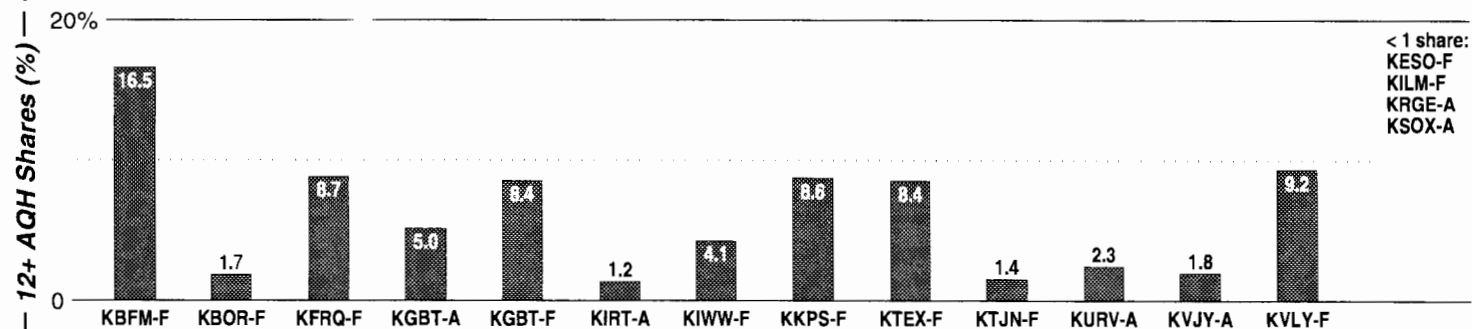

Medford-Ashland, OR

Metro Rank: **207** Pop: **176,493** Retail: **\$2.317B** Gross Rev: **\$7.1M** HH Inc: **\$36,004** ↓

Calls	FMT	City of License	Freq	PWR	HAAT	Combo	LMA	Rep	St	Owner	Acq	Price
KAKT	CTRY	Phoenix	105.1	51.7	545	b		McGvn	91	Marathon Media LLC	9911	g1
KBOY	AOR	Medford	95.7	60.0	981	b		Alied	58	Marathon Media LLC	9911	g1
KCMX	AC	Ashland	101.9	42.0	1437	b		McGvn	78	Marathon Media LLC	9911	g1
KCNA	OLD	Cave Junction	102.7	50.7 #	1983	a		Tachr	85	Opus Bcstg Systems	9609	750
KKJJ	CHR	Ashland	107.5	5.3	1421	c	1	Alied	96	Clear Channel Comm	9905	g2
KLDZ	OLD	Medford	103.5	100.0	440	c			91	Clear Channel Comm	9905	g2
KROG	AC	Grants Pass	96.9	25.0	2228	a		Tachr	81	Opus Bcstg Systems	9609	550 c3
KRRM	CTRY	Rogue River	94.7	0.1	2044				94	Bell, Shirley M.		
KRWQ	CTRY	Gold Hill	100.3	30.0	991	c	1	Alied	80	Clear Channel Comm	9905	g2
KTMT	CHR	Medford	93.7	31.0	3265	b		Estmn	70	Marathon Media LLC	9911	g1
KZZE	ROCK	Eagle Point	106.3	0.9	1591	c	1	Alied	94	Clear Channel Comm	9905	g2