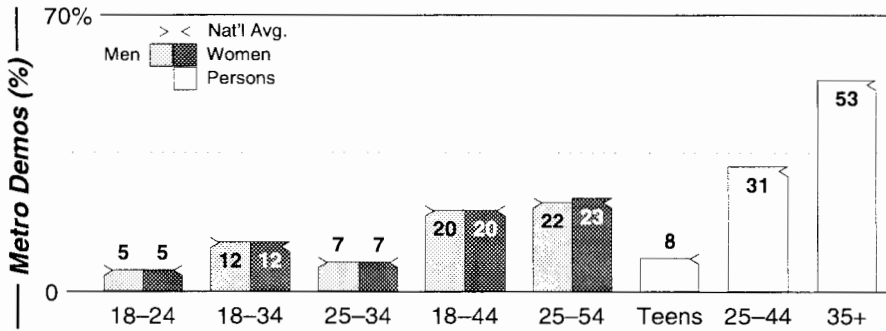

Rochester, NY (Cont.)

Metro Rank: **52** Pop: **1,082,561** Retail: **$10.913B** Gross Rev: **$41.8M** HH Inc: **$43,355** ↓