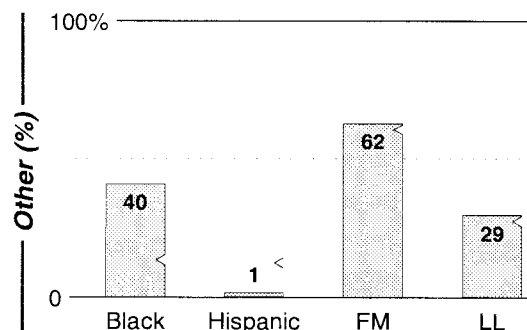

Florence, SC (Cont.)

Metro Rank: **198** Pop: **193,930** Retail: **$2.124B** Gross Rev: **$8.5M** HH Inc: **$35,944** ↓

Calls	General Manager	Address, City, State ZIP	Phone	Fax	Owner Phone
WBZF-FM	David McWhorter	2014 N Irby St, Florence, SC 29501	843-661-5000	843-661-0888	312-867-0091
WCMG-FM	David McWhorter	2014 N Irby St, Florence, SC 29501	843-661-5000	843-661-5000	312-867-0091
WDAR-FM	Rick Steele	181 E Evans St, Florence, SC 29506	843-667-9569	843-673-7390	610-660-8666
WDSC-AM	Rick Steele	181 E Evans St, Florence, SC 29506	843-667-4600	843-673-7390	610-660-8666
WEGX-FM	Rick Steele	181 E Evans St, Florence, SC 29506	843-667-4600	843-774-6721	610-660-8666
WFSF-FM	David McWhorter	2014 N Irby St, Florence, SC 29501	843-665-2899	843-661-0888	312-867-0091
WGSS-FM	Rick Steele	181 E Evans St, Florence, SC 29506	843-667-4600	843-673-7390	610-660-8666
WHLZ-FM	David McWhorter	2014 N Irby St, Florence, SC 29501	843-661-5000	843-661-0888	312-867-0091
WHSC-AM	David McWhorter	2014 N Irby St, Florence, SC 29501	843-661-8000	843-661-0888	312-867-0091
WHYM-AM	Frank Bumgardner	338 E Mclver Rd, Florence, SC 29506	843-665-1230	843-665-8786	404-875-1110
WJMX-AMFM	Rick Steele	181 E Evans St, Florence, SC 29506	843-667-9569	843-673-7390	610-660-8666
WMXT-FM	David McWhorter	2014 N Irby St, Florence, SC 29501	843-661-5000	843-661-0888	312-867-0091
WOLS-AM	Frank Bumgardner	338 E Mclver Rd, Florence, SC 29506	843-665-1230	843-665-8786	404-875-1110
WPDT-FM	Robert Kesler				
WPFM-AM	Rick Steele	181 E Evans St, Florence, SC 29506	843-667-9569	843-673-7390	610-660-8666
WSQN-FM	Rick Steele	181 E Evans St, Florence, SC 29506	843-667-4600	843-673-7390	610-660-8666
WTNI-AM	James Jackson	430 Lincoln Ave, Hartsville, SC 29550	843-383-2100	843-383-5207	843-383-2100
WWFN-FM	David McWhorter	2014 N Irby St, Florence, SC 29501	843-661-5000	843-661-0888	843-661-5000
WYMB-AM	David McWhorter	2014 N Irby St, Florence, SC 29501	843-661-5000	843-661-0888	312-867-0091
WYNN-AMFM	David McWhorter	2014 N Irby St, Florence, SC 29501	843-661-5000	843-661-0888	312-867-0091