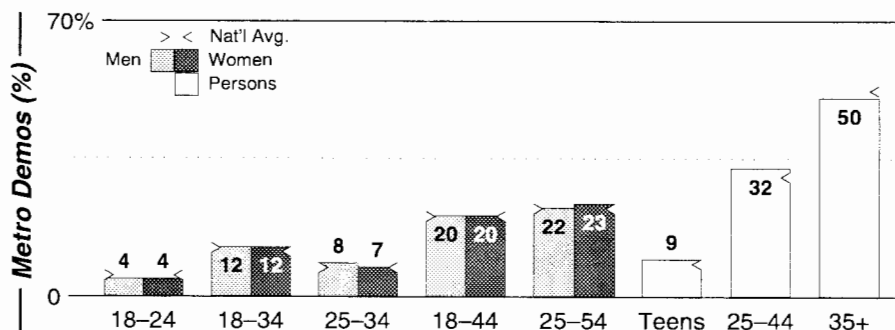

Omaha - Council Bluffs (Cont.)

Metro Rank: **73** Pop: **679,057** Retail: **$8.692B** Gross Rev: **$37.5M** HH Inc: **$54,336** ↑

Calls	General Manager	Address, City, State ZIP	Phone	Fax	Owner Phone
KAZP-AM	Marty Riemenschneider	1001 Farnam St, Omaha, NE 68102	402-342-2000	402-342-7041	402-342-2000
KBBX-AM	Jim McKernan	11128 John Galt Blvd Ste 192, Omaha, NE 68137	402-592-5300	402-592-6605	414-332-9611
KCRO-AM	Paul Rehm	3615 Dodge St, Omaha, NE 68131	402-422-1600	402-422-1602	402-422-1600
KCTY-FM		5011 Capitol Ave Ste 300, Omaha, NE 68132	402-553-2489	402-561-9467	402-330-2520
KEFM-FM	Dwight Lane	105 S 70th St, Omaha, NE 68132	402-558-9696	402-558-3158	402-558-9696
KEZO-FM	Jim McKernan	11128 John Galt Blvd Ste 192, Omaha, NE 68137	402-592-5300	402-592-6605	414-332-9611
KFAB-AM	Tracy Gillian	5010 Underwood Ave, Omaha, NE 68132	402-561-2000	402-556-8937	214-922-8700
KGBI-FM	Tom Sommerville	831 Pine St, Omaha, NE 68108	402-449-2900	402-449-2825	402-449-2900
KGOR-FM	Tracy Gillian	5010 Underwood Ave, Omaha, NE 68132	402-561-2000	402-556-8937	214-922-8700
KISP-FM	Terri Morrow	757 Washington St, Blair, NE 68008	402-533-8270	402-533-8273	212-319-7210
KKAR-AM	Marty Riemenschneider	1001 Farnam St, Omaha, NE 68102	402-342-2000	402-342-7041	402-342-2000
KKCD-FM	Jim McKernan	11128 John Galt Blvd Ste 192, Omaha, NE 68137	402-592-5300	402-592-6605	414-332-9611
KLNG-AM	Gary Matter	120 S 35th St Ste 2, Council Bluffs, IA 51501	712-323-0100	712-323-0022	864-585-1885
KOIL-AM	Marty Riemenschneider	1001 Farnam St, Omaha, NE 68102	402-342-2000	402-342-7041	402-342-2000
KOMJ-AM	Mike Hogan	5036 N 72nd St, Omaha, NE 68134	402-573-5900	402-573-0138	414-332-9611
KOSR-AM	Jim McKernan	11128 John Galt Blvd Ste 192, Omaha, NE 68137	402-331-1490	402-592-6605	414-332-9611
KOTD-AM	Charles Warga	PO Box 509, Plattsmouth, NE 68048	402-298-8000	402-298-8001	402-298-8000
KQCH-FM	Jim McKernan	11128 John Galt Blvd Ste 192, Omaha, NE 68137	402-592-5300	402-592-6605	414-332-9611
KQKQ-FM	Marty Riemenschneider	1001 Farnam St, Omaha, NE 68102	402-342-2000	402-342-9367	402-342-2000
KRQC-FM	Tracy Gillian	5010 Underwood Ave, Omaha, NE 68132	402-561-2000	402-556-8937	214-922-8700
KSRZ-FM	Jim McKernan	11128 John Galt Blvd Ste 192, Omaha, NE 68137	402-592-5300	402-592-6605	414-332-9611
KXKT-FM	Tracy Gillian	5010 Underwood Ave, Omaha, NE 68132	402-561-2000	402-556-3897	214-922-8700
KZFX-FM	Marty Riemenschneider	1001 Farnam St, Omaha, NE 68102	402-342-2000	402-342-6136	402-342-2000
WOW-FM	Mike Hogan	5036 N 72nd St, Omaha, NE 68134	402-573-5900	402-573-0138	414-332-9611