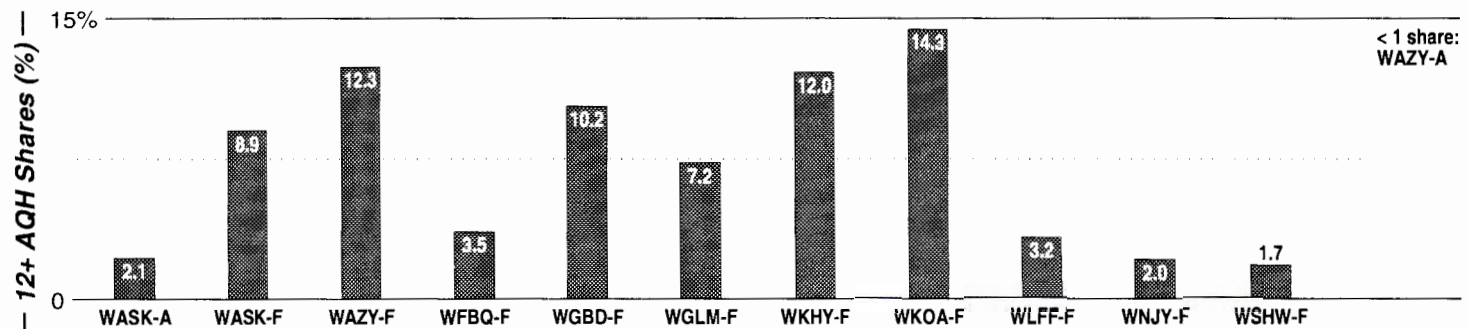

Calls	FMT	City of License	Freq	Day	Night	Combo	LMA	Rep	St	Owner	Acq	Price
WASK	OLD	Lafayette	1450	1.0	1.00	a		Crstl	42	Schurz Comm Inc	9101	c1
WAZY	AC	Lafayette	1410	1.0	0.07	c		Crstl	59	Artistic Media Ptnrs	9808	400
WILO	NOST	Frankfort	1570	0.3	0.25	b		RgRep	53	Kaspar Bcstg Co	5910	

Calls	General Manager	Address, City, State ZIP	Phone	Fax	Owner Phone
WASK-AMFM	Hal Youart	PO Box 7880, Lafayette, IN 47903	765-447-2186	765-448-4452	219-287-1001
WAZY-AMFM	Bob Ford	PO Box 1410, Lafayette, IN 47902	765-474-1410	765-474-3442	317-594-0600
WGBD-FM	Bob Ford	PO Box 1410, Lafayette, IN 47902	765-474-1410	765-474-3442	317-594-0600
WGLM-FM	Kelly Busch	2700 Kent Ave Ste A, West Lafayette, IN 47906	765-497-9456	765-497-3299	765-497-9456
WILO-AM	Vern Kaspar	1401 W Barner St # 3, Frankfort, IN 46041	765-659-3339	765-659-3339	314-456-3311
WKHY-FM	Eric McCart	PO Box 7093, Lafayette, IN 47903	765-448-1566	765-448-1348	603-228-9036
WKOA-FM	Hal Youart	PO Box 7880, Lafayette, IN 47903	765-447-2186	765-448-4452	219-287-1001
WLFF-FM	Bob Ford	PO Box 1410, Lafayette, IN 47902	765-474-1410	765-474-3442	317-594-0600
WNJY-FM	Eric McCart	PO Box 7093, Lafayette, IN 47903	765-448-1566	765-448-1348	603-228-9036
WSHW-FM	Vern Kaspar	1401 W Barner St # 3, Frankfort, IN 46041	765-659-3339	765-659-3339	314-456-3311