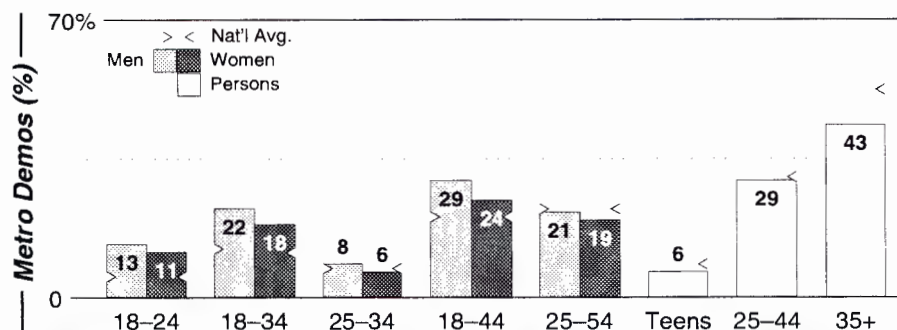

State College, PA

Metro Rank: **237** Pop: **136,114** Retail: **\$1.174B** Gross Rev: **\$5.8M** HH Inc: **\$42,881** ↓

Calls	FMT	City of License	Freq	PWR	HAAT	Combo	LMA	Rep	St	Owner	Acq	Price
WBHV	CHR	State College	103.1	0.4	1306	d		Katz	65	Forever/Keymarket	9805	2,900 c1
WBUS	HITS	Boalsburg	93.7	0.3	1362				98	Boalsburg Bcstg Co		
WFGI	CTRY	State College	94.5	0.9	581			Crstl	91	Forever/Keymarket	9312	na
WFGY	CTRY	Altoona	98.1	30.0	942	a		Crstl	60	Forever/Keymarket	9012	2,100 ac
WGMR	ROCK	Tyrone	101.1	8.5	1171			Dome	61	Allegheny Mtn Ntwk		
WNCL	AC	Port Matilda	107.9	0.5	1175	b		McGvn	94	Dame Broadcasting	0001 p	g1
WQWK	ROCK	University Park	97.1	2.0	404	b		McGvn	65	Dame Broadcasting	0001 p	g1
WUBZ	ROCK	Phillipsburg	105.9	0.7	951	c			96	Moshannon Valley Net	9610	350 c2
WZWW	AC	Bellefonte	95.3	0.8	637	b		Alied	86	Talleyrand Bcstg		