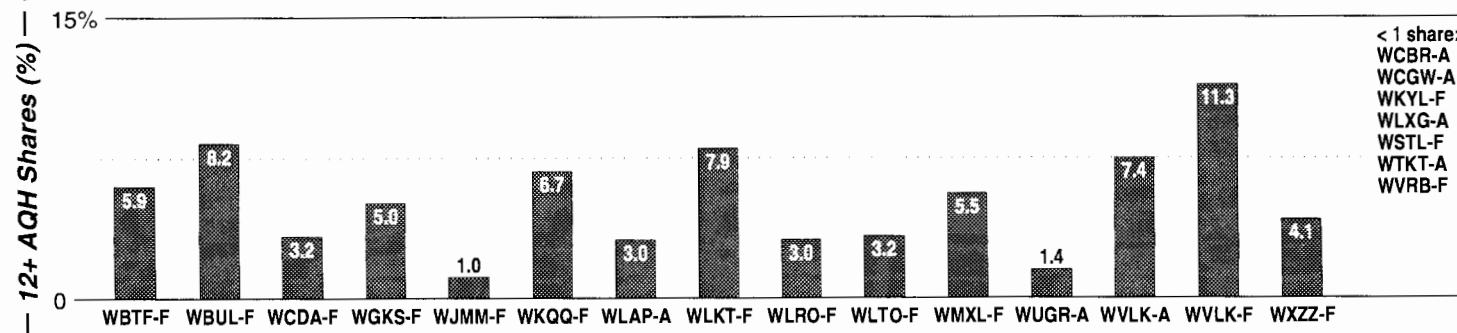

Lexington-Fayette, KY (Cont.)

Metro Rank: **106** Pop: **459,146** Retail: **$5.745B** Gross Rev: **$21.4M** HH Inc: **$43,641** ↓