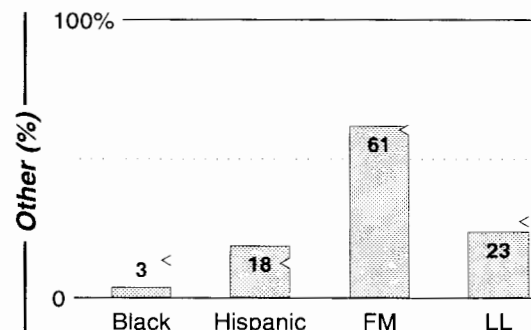

San Luis Obispo, CA (Cont.)

Metro Rank: **165** Pop: **249,123** Retail: **$1.906B** Gross Rev: **$8.2M** HH Inc: **$43,369** ↓

Calls	General Manager	Address, City, State ZIP	Phone	Fax	Owner Phone
KGLW-AM	Gloria L. Rivera	1532 West Branch Street, Arroyo Grande, CA 93420	805-489-5456	805-489-7039	805-489-5456
KIQO-FM	Kathy Signorelli	4115 Broad St Ste B4, Arroyo Grande, CA 93401	805-781-2750	805-466-5362	410-832-5870
KJDJ-AM	Rich Watson	2325 Skyway Drive, Suite 5, Santa Maria, CA 93455	805-922-1041	805-928-3069	619-427-5877
KKAL-FM	Kathy Signorelli	4115 Broad St Ste B-4, San Luis Obispo, CA 93401	805-781-2750	805-781-2758	410-837-2122
KKJG-FM	Kathy Signorelli	4115 Broad St Ste B4, Arroyo Grande, CA 93401	805-781-2750	805-781-2758	410-832-5870
KKJL-AM	Guy P. Hackman	1880 Santa Barbara St, San Luis Obispo, CA 93401	805-543-9400	805-543-0787	805-543-9400
KKOM-AM	Sam Jackson	1303 Grand Ave Ste 233, Arroyo Grande, CA 93420	805-489-8450	805-489-8645	503-251-1579
KLMM-FM	Irene Escalant	200 E Fessler #101, Santa Maria, CA 93637	213-745-6224	805-928-3367	213-745-6224
KLUN-FM	Irene Escalant	200 E Fessler #101, Santa Maria, CA 93637	213-745-6224	805-928-3367	213-745-6224
KOTR-FM	Bruce Howard	396 Buckley Rd #2, San Luis Obispo, CA 93401	805-786-2570	805-547-9860	805-786-2570
KPRL-AM	Kevin Will	PO Box 7, Paso Robles, CA 93447	805-238-1230	805-238-5332	805-969-6344
KSLY-FM	Don Shore	51 Zaca Ln Ste 110, San Luis Obispo, CA 93401	805-545-0101	805-541-5303	559-434-1715
KSTT-FM	Don Shore	51 Zaca Ln Ste 110, San Luis Obispo, CA 93401	805-545-0101	805-541-5303	559-434-1715
KURQ-FM	Don Shore	51 Zaca Ln Ste 110, San Luis Obispo, CA 93401	805-545-0101	805-541-5303	559-434-1715
KVEC-AM	Dan Clarkson	1329 Chorro St, San Luis Obispo, CA 93401	805-543-8830	805-781-2568	805-543-8830
KWQH-FM	Steve Cox	2225 Skyway Dr, Santa Maria, CA 93455	805-928-7707	805-922-8582	805-928-7707
KWSR-FM	Kathy Signorelli	4115 Broad St Ste B4, Arroyo Grande, CA 93401	805-781-2750	805-781-2758	805-328-0118
KWWV-FM	Kathy Signorelli	4115 Broad St Ste B-4, San Luis Obispo, CA 93401	805-781-2750	805-781-2758	410-837-2122
KXTZ-FM	Bruce Howard	396 Buckley Rd #2, San Luis Obispo, CA 93401	805-473-2778	805-547-9860	805-927-1613
KZOZ-FM	Kathy Signorelli	4115 Broad St Ste B4, Arroyo Grande, CA 93401	805-781-2750	805-781-2758	410-832-5870