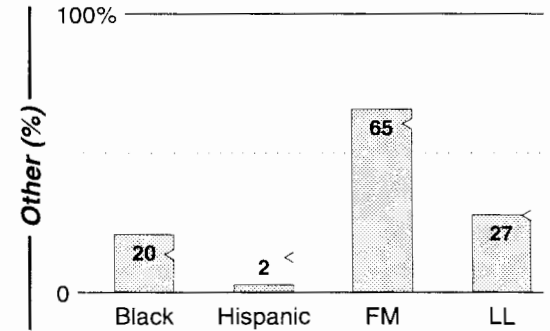

Greensboro-Winston Salem-High Point (Cont.)

Metro Rank: **42** Pop: **1,189,707** Retail: **$13.865B** Gross Rev: **$46.8M** HH Inc: **$41,361** ↓