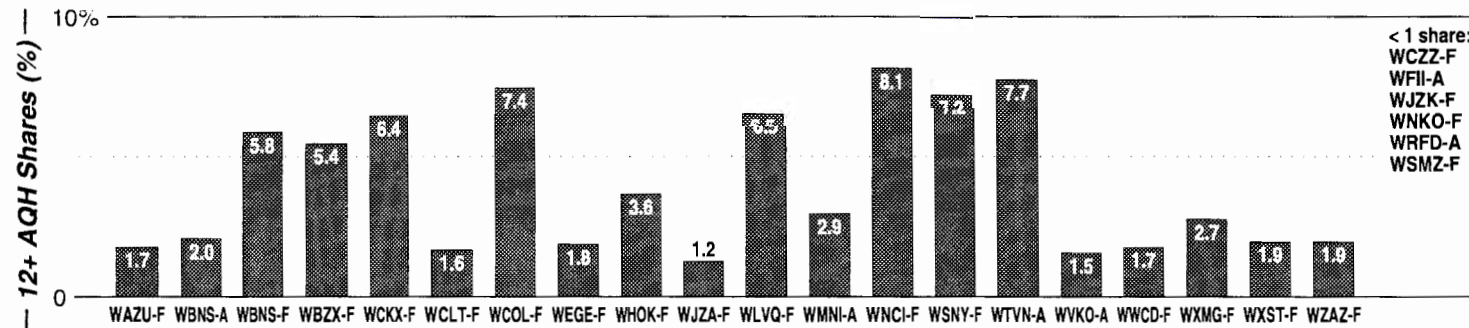

Columbus, OH (Cont.)

Metro Rank: **34** Pop: **1,530,439** Retail: **$22.344B** Gross Rev: **$90.6M** HH Inc: **$47,825** ↑