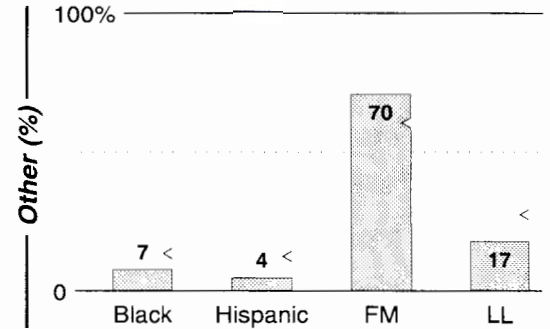

Grand Rapids, MI (Cont.)

Metro Rank: **66** Pop: **783,727** Retail: **$9.342B** Gross Rev: **$39.1M** HH Inc: **$51,116** ↑

Calls	General Manager	Address, City, State ZIP	Phone	Fax	Owner Phone
WBBL-AM	Bart Brandmiller	60 Monroe Center St NW, Grand Rapids, MI 49503	616-774-8461	616-774-0351	702-804-5200
WBCT-FM	Skip Essick	77 Monroe Center 10th Fl, Grand Rapids, MI 49503	616-459-1919	616-242-9373	606-655-2267
WCUZ-FM	Skip Essick	77 Monroe Center 10th Fl, Grand Rapids, MI 49503	616-459-1919	616-242-9273	606-655-2267
WFGR-FM	Skip Diegel	220 Lyon St NW Ste 425, Grand Rapids, MI 49503	616-458-2600	616-458-2793	616-458-2600
WFUR-AMFM	William Kuiper, Sr.	PO Box 1808, Grand Rapids, MI 49501	616-451-9387	616-451-8460	616-451-9387
WGHN-AMFM	William Struyk	PO Box 330, Grand Haven, MI 49417	616-842-8110	616-842-4350	616-842-8110
WGRD-FM	Joel Schaaf	38 Fulton W Ste 200, Grand Rapids, MI 49503	616-459-4111	616-459-6887	606-292-0030
WGUV-AM	Michael Walenta	301 W Fulton St, Grand Rapids, MI 49504	616-771-6666	616-336-7204	616-771-6666
WHTC-AM	Howard Stieber	87 Central Ave, Holland, MI 49423	616-392-3121	616-392-8066	616-392-3121
WJNZ-AM	Mike St Cyr	3777 44th Street, Grand Rapids, MI 49512	616-656-0586	616-656-9326	616-698-7733
WJQK-FM	Brad Lanser	5658 143rd Ave, Holland, MI 49423	616-394-1260	616-394-9008	616-394-1260
WKLQ-FM	Bart Brandmiller	60 Monroe Center St NW, Grand Rapids, MI 49503	616-774-8461	616-774-0351	702-804-5200
WKWM-AM	Mike St Cyr	3777 44th Street, Grand Rapids, MI 49512	616-656-0586	616-656-9326	616-698-7733
WLAV-FM	Bart Brandmiller	60 Monroe Center St NW, Grand Rapids, MI 49503	616-774-8461	616-774-0351	702-804-5200
WLHT-FM	Philip Cattlett	PO Box 96, Grand Rapids, MI 49501	616-451-4800	616-451-0113	606-292-0030
WMFN-AM	Fred Barr	2422 Burton St SE, Grand Rapids, MI 49546	616-949-8585	616-949-9262	616-949-8585
WMJH-AM	Fred Barr	2422 Burton St SE, Grand Rapids, MI 49546	616-949-8585	616-949-9262	616-949-8585
WNWZ-AM	Philip Cattlett	PO Box 96, Grand Rapids, MI 49501	616-451-4800	616-451-0113	214-922-8700
WODJ-FM	Bart Brandmiller	60 Monroe Center St NW, Grand Rapids, MI 49503	616-774-8461	616-956-9321	702-804-5200
WOOD-AMFM	Skip Essick	77 Monroe Center 10th Fl, Grand Rapids, MI 49503	616-459-1919	616-242-6599	606-655-2267
WSNX-FM	Skip Essick	77 Monroe Center 10th Fl, Grand Rapids, MI 49503	616-459-1919	616-732-3331	606-655-2267
WTKG-AM	Skip Essick	77 Monroe Center 10th Fl, Grand Rapids, MI 49503	616-459-1919	616-242-6599	606-655-2267
WTRV-FM	Philip Cattlett	50 Louis NW St 5-R, Grand Rapids, MI 49503	616-451-4855	616-451-4899	606-292-0030
WVTI-FM	Skip Essick	77 Monroe Center 10th Fl, Grand Rapids, MI 49503	616-459-1919	616-242-6599	606-655-2267
WWJQ-AM	Brad Lanser	5658 143rd Ave, Holland, MI 49423	616-394-1260	616-394-9008	616-394-1260
WYGR-AM	Roland Rusticus	PO Box 9591, Wyoming, MI 49509	616-248-9947	616-248-0176	616-248-9947