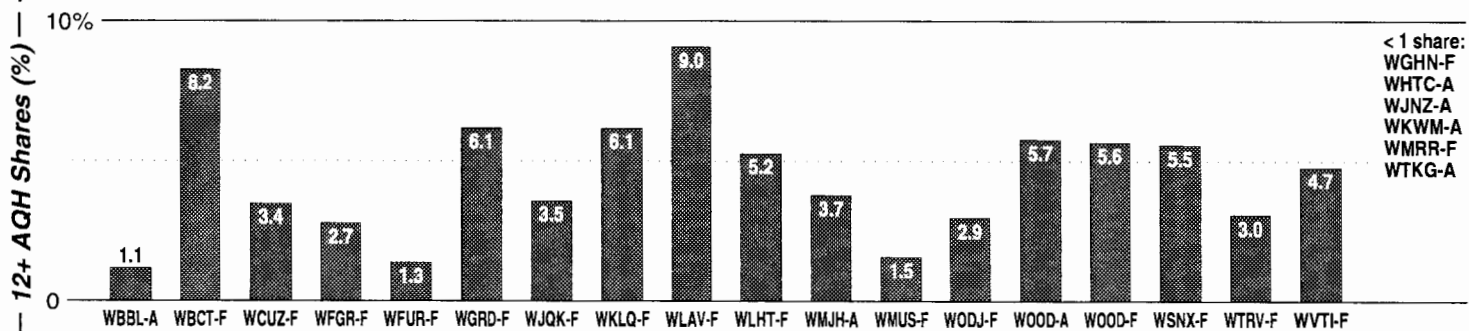

Grand Rapids, MI (Cont.)

Metro Rank: **66** Pop: **783,727** Retail: **$9.342B** Gross Rev: **$39.1M** HH Inc: **$51,116** ↑