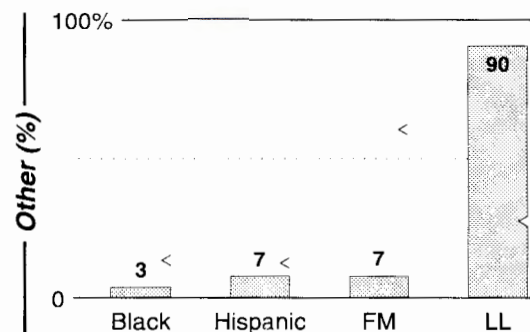

Morristown, NJ

Metro Rank: **99** Pop: **468,151** Retail: **$5.701B** Gross Rev: **N/A** HH Inc: **$74,970** ↑