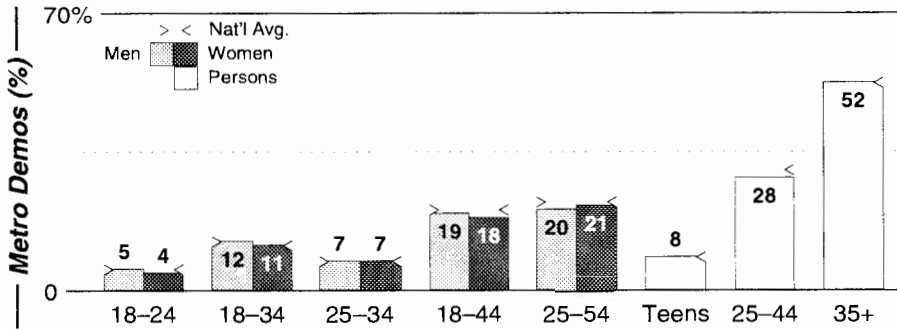

Wichita Falls, TX

Metro Rank: **242** Pop: **138,288** Retail: **$1.326B** Gross Rev: **$4.7M** HH Inc: **$39,777** ↓

Calls	FMT	City of License	Freq	PWR	HAAT	Combo	LMA	Rep	St	Owner	Acq	Price
KLUR	CTRY	Wichita Falls	99.9	100.0	830	b		Inter	63	Cumulus Bcstg Inc	9711	6,000 c1
KNIN	CHR	Wichita Falls	92.9	100.0	919	a			75	Apex Bcstg LLC	9710	2,000
KOLI	OLD	Electra	94.9	50.0	492	b		Inter	98	Cumulus Bcstg Inc	9806	238 cp
KQXC	AC	Wichita Falls	102.5	4.5	312	b		Inter	93	Cumulus Bcstg Inc	9711	c1
KTLT	AC	Wichita Falls	106.3	15.5 #	899	a		McGvn	84	Apex Bcstg LLC	9710	1,400
KWFS	CTRY	Wichita Falls	103.3	100.0	449	a		Crstl	61	Apex Bcstg LLC	9710	1,400 c2
KYYI	AOR	Burkburnett	104.7	92.0	1017	b		Inter	90	Cumulus Bcstg Inc	9711	c1

Calls	FMT	City of License	Freq	Day	Night	Combo	LMA	Rep	St	Owner	Acq	Price
KTUB	DARK	Wichita Falls	990	10.0 #	1.00				47	The Watch Inc	9706	275
KWFS	CTRY	Wichita Falls	1290	5.0	0.07	a		Crstl	48	Apex Bcstg LLC	9710	c2

Calls	General Manager	Address, City, State ZIP	Phone	Fax	Owner Phone
KLUR-FM	Jim Marks	4302 Call Field Rd, Wichita Falls, TX 76308	940-691-2311	940-696-2255	312-867-0091
KNIN-FM	Bob Payton	PO Box 787, Wichita Falls, TX 76307	940-763-1111	940-322-3166	215-233-5235
KOLI-FM	Jim Marks	4302 Call Field Rd, Wichita Falls, TX 76308	940-691-2311	940-696-2255	312-867-0091
KQXC-FM	Jim Marks	4302 Call Field Rd, Wichita Falls, TX 76308	940-691-2311	940-696-2255	312-867-0091
KTLT-FM	Bob Payton	PO Box 787, Wichita Falls, TX 76307	940-763-1111	940-322-3166	215-233-5235
KWFS-AMFM	Bob Payton	PO Box 787, Wichita Falls, TX 76307	940-763-1111	940-322-3166	215-233-5235
KYYI-FM	Jim Marks	4302 Call Field Rd, Wichita Falls, TX 76308	940-696-3401	940-691-5855	312-867-0091