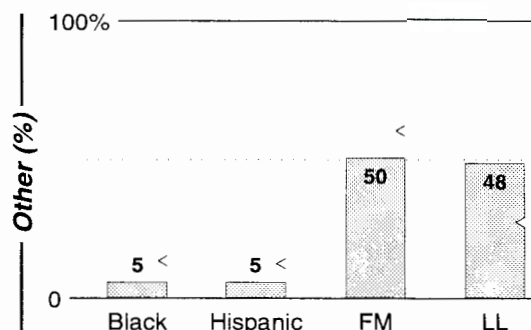

New London, CT

Metro Rank: **167** Pop: **247,641** Retail: **$2.875B** Gross Rev: **$8.6M** HH Inc: **$56,151** ↑