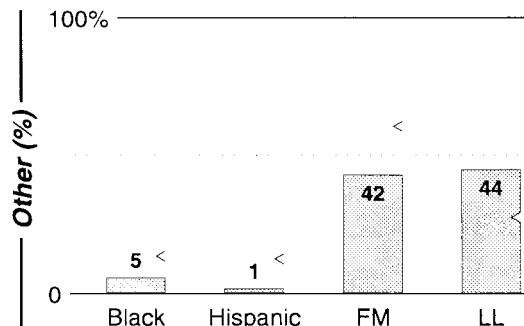

Bluefield, WV

Metro Rank: **253** Pop: **110,357** Retail: **$1.323B** Gross Rev: **$5.0M** HH Inc: **$30,938** ↓