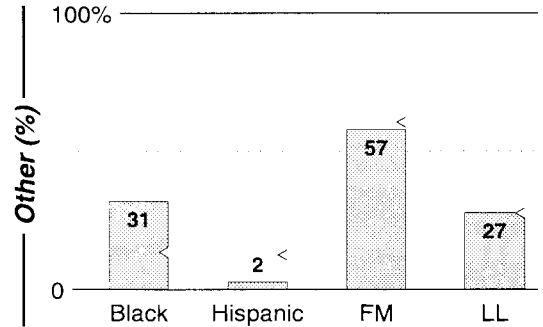

Baton Rouge, LA (Cont.)

Metro Rank: **82** Pop: **583,254** Retail: **$6.666B** Gross Rev: **$28.4M** HH Inc: **$45,636** ↑

Calls	General Manager	Address, City, State ZIP	Phone	Fax	Owner Phone
KBRH-AM	Danny Dean	2825 Government St, Baton Rouge, LA 70806	225-383-3243	225-379-7685	225-922-5400
KKAY-FM	Greg Herpin	929 Government St # B, Baton Rouge, LA 70802	225-388-9898	225-499-9800	225-383-0355
KKAY-AM	John Johnson	3365 Highway 1 S, Donaldsonville, LA 70346	225-473-6397	225-474-0073	225-383-0355
KOOJ-FM	Peter Moncrieffe	650 Wooddale Blvd, Baton Rouge, LA 70806	225-926-1106	225-922-5046	702-804-5200
KQXL-FM	Peter Moncrieffe	650 Wooddale Blvd, Baton Rouge, LA 70806	225-926-1106	225-928-1606	702-804-5200
KRVE-FM	Chris Wegmann	5555 Hilton Ave Ste 500, Baton Rouge, LA 70808	225-231-1869	225-499-9696	214-922-8700
WCAC-FM	Peter Moncrieffe	650 Wooddale Blvd, Baton Rouge, LA 70806	225-926-1106	225-928-1606	702-804-5200
WDGL-FM	Greg Herpin	929 Government St # B, Baton Rouge, LA 70802	504-388-9898	504-499-9800	225-383-0355
WEMX-FM	Peter Moncrieffe	650 Wooddale Blvd, Baton Rouge, LA 70806	225-926-1106	225-928-1606	702-804-5200
WFMF-FM	Chris Wegmann	5555 Hilton Ave Ste 500, Baton Rouge, LA 70808	225-231-1860	225-231-1869	214-922-8700
WIBR-AM	Peter Moncrieffe	650 Wooddale Blvd, Baton Rouge, LA 70806	504-926-1106	504-928-1606	702-804-5200
WJBO-AM	Chris Wegmann	5555 Hilton Ave Ste 500, Baton Rouge, LA 70808	225-231-1860	225-231-1869	214-922-8700
WNDC-AM	Donald Hills	3000 Tecumseh St, Baton Rouge, LA 70805	225-357-4571	225-355-6380	225-356-7700
WPFC-AM	Ralph Moore	6943 Titian Ave, Baton Rouge, LA 70806	225-926-6550		225-926-1506
WQCK-FM	Kurt Wallace	13567 Plank Rd, Baker, LA 70714	225-774-7780	225-774-7785	225-774-1700
WSKR-AM	Chris Wegmann	5555 Hilton Ave Ste 500, Baton Rouge, LA 70808	504-231-1860	504-499-9696	214-922-8700
WTGE-FM	Greg Herpin	929 Government St # B, Baton Rouge, LA 70802	225-388-9898	225-499-9800	225-383-0355
WXCT-FM	Greg Herpin	929 Government St # B, Baton Rouge, LA 70802	504-388-9898	504-499-9800	225-383-0355
WXOK-AM	Peter Moncrieffe	650 Wooddale Blvd, Baton Rouge, LA 70806	504-926-1106	504-928-1606	702-804-5200
WYNK-AMFM	Chris Wegmann	5555 Hilton Ave Ste 500, Baton Rouge, LA 70808	225-231-1860	225-231-1869	214-922-8700