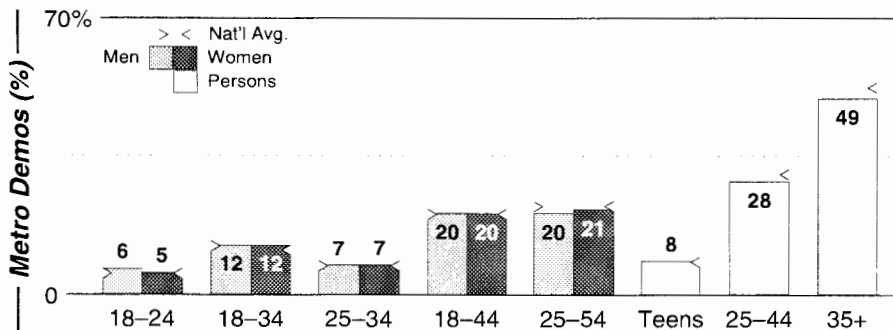

San Angelo, TX

Metro Rank: **259** Pop: **107,453** Retail: **$0.974B** Gross Rev: **$4.1M** HH Inc: **$38,416** ↓