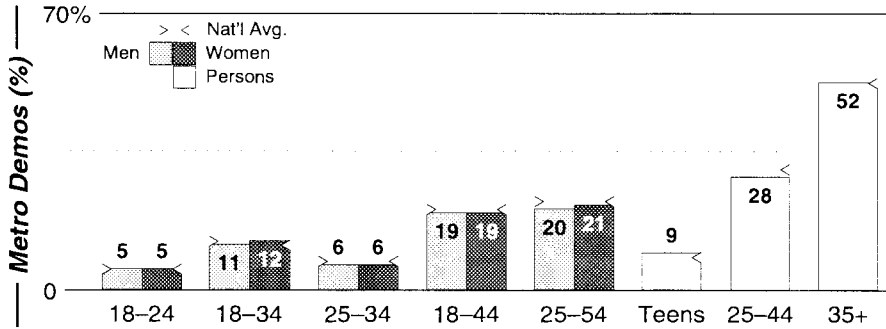

Erie, PA

Metro Rank: **156** Pop: **279,640** Retail: **$3.147B** Gross Rev: **$11.6M** HH Inc: **$42,162** ↓