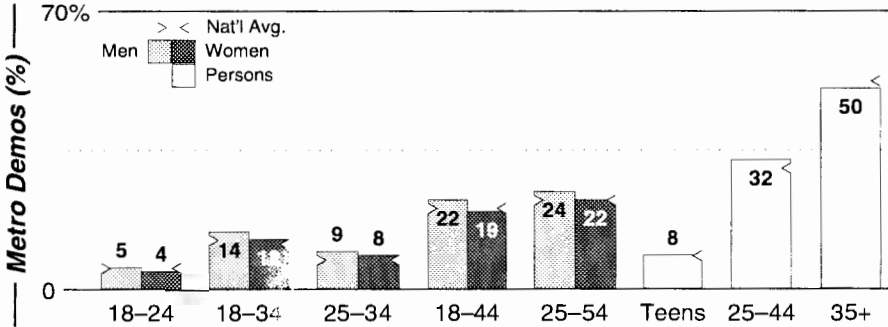

Ft. Walton Beach, FL

Metro Rank: **204** Pop: **180,969** Retail: **$2.013B** Gross Rev: **$5.7M** HH Inc: **$42,985** ↓