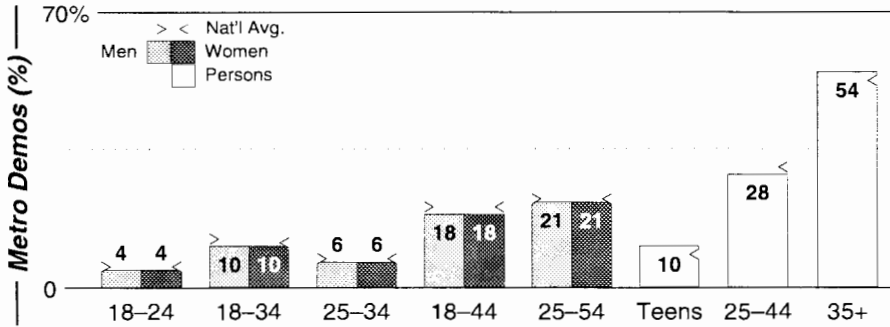

Ft. Smith, AR (Cont.)

Metro Rank: **171** Pop: **243,230** Retail: **$2.298B** Gross Rev: **$7.6M** HH Inc: **$35,725** ↓

Calls	General Manager	Address, City, State ZIP	Phone	Fax	Owner Phone
KAYR-AM	Larry Ruth	4608 Radio Tower Rd, Van Buren, AR 72956	501-474-3422	501-474-2649	312-867-0091
KBBQ-FM	Gordon Brown	PO Box 303, Fort Smith, AR 72902	501-783-5379	501-785-2638	312-867-0091
KERX-FM	Mike Hendee	5111 Roger Ave #537, Fort Smith, AR 72903	417-335-2261	417-335-8109	804-745-0300
KEZU-FM	Bill Pharis	523 Garrison Ave Ste 201, Fort Smith, AR 72901	501-785-4600	501-785-4844	501-785-4600
KDFD-AM	John Wilhelm	523 Garrison Ave Ste 201, Fort Smith, AR 72901	501-785-4600	501-785-4844	501-785-4600
KFPW-AM	Gordon Brown	PO Box 303, Fort Smith, AR 72902	501-783-5379	501-785-2638	501-783-5379
KFSA-AM	Jerry Lynch	PO Box 6210, Fort Smith, AR 72906	501-646-6700	501-646-1373	501-782-9125
KISR-FM	Gary Keifer	PO Box 488, Fort Smith, AR 72902	501-782-9125		501-782-9125
KKBD-FM	Ted Hite, Sr	523 Garrison Ave Fl 7, Fort Smith, AR 72901	501-288-0959	501-785-1396	214-922-8700
KKUZ-AM	Ted Hite, Sr				501-785-2526
KLSZ-FM	Larry Ruth	PO Box 3471, Fort Smith, AR 72913	501-474-3422	501-474-2649	312-867-0091
KMAG-FM	Paul Swint	423 Garrison Ave, Fort Smith, AR 72901	501-782-8888	501-782-1947	214-922-8700
KOLX-FM	Tony Caton	1912 Church St, Barling, AR 72923	501-452-0569	501-452-9267	706-886-6831
KOMS-FM	Larry Ruth	PO Box 3471, Fort Smith, AR 72913	501-474-3422	501-474-2649	312-867-0091
KPBI-AM	John Wilhelm	523 Garrison Ave Ste 201, Fort Smith, AR 72901	501-785-4600	501-785-4844	501-785-4600
KPRV-FM	JoAnne Billy	PO Box 368, Poteau, OK 74953	918-647-3221	918-647-5092	918-647-3221
KPRV-AM	JoAnn Billy	PO Box 368, Poteau, OK 74953	918-647-3221	918-647-5092	918-647-3221
KREU-FM	Mac Remington	605 N Greenwood Ave, Fort Smith, AR 72901	501-782-7923		501-782-7923
KTCS-AMFM	Lee Young	PO Box 180188, Fort Smith, AR 72918	501-646-6151	501-646-3509	501-646-6156
KWHN-AM	Paul Swint	423 Garrison Ave, Fort Smith, AR 72901	501-782-8888	501-782-1947	214-922-8700
KZBB-FM	Paul Swint	423 Garrison Ave, Fort Smith, AR 72901	501-782-8888	501-782-1947	214-922-8700
KZKZ-FM	Jerry Lynch	PO Box 6210, Fort Smith, AR 72906	501-646-6700	501-646-1373	501-646-6700