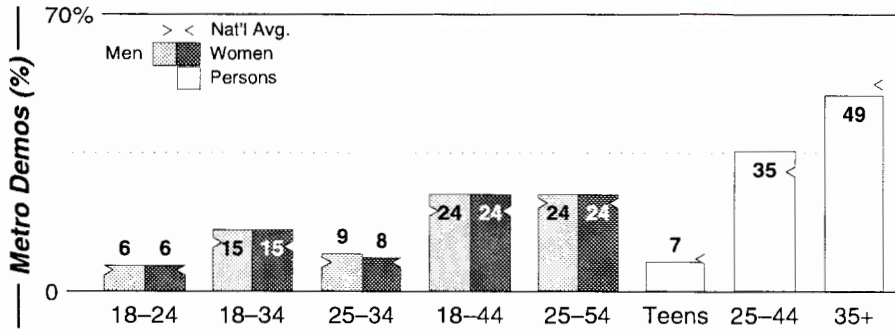

Madison, WI (Cont.)

Metro Rank: **120** Pop: **415,277** Retail: **$5.851B** Gross Rev: **$28.1M** HH Inc: **$50,261** ↑

Calls	General Manager	Address, City, State ZIP	Phone	Fax	Owner Phone
WDLS-AM	Dave Magnum	814 Church St, Wisconsin Dells, WI 53965	608-254-2546	608-254-7583	608-372-9600
WEKZ-AMFM	Scott Thompson	W 4765 Radio Ln, Monroe, WI 53566	608-325-2161	608-325-2164	609-601-1100
WGEZ-AM	Rick West	PO Box 416, Beloit, WI 53512	608-365-8865	608-365-8867	414-961-1559
WHIT-AM	Bill Vancil	2740 Ski Ln, Madison, WI 53713	608-273-1000	608-321-0005	608-273-1000
WIBA-AMFM	Jeff Tyler	2651 S Fish Hatchery Rd, Madison, WI 53711	608-274-5450	608-274-5521	214-922-8700
WIBU-AM	Dave Magnum	N 2349 WIBU Road, Poynette, WI 53955	608-635-7341	608-635-7343	
WJJO-FM	Bill Vancil	2740 Ski Ln, Madison, WI 53713	608-273-1000	608-321-0005	608-273-1000
WKPO-FM	Tom Kwiatkowski	1 Parker Place Ste 485, Janesville, WI 53545	608-758-9025	608-758-9550	414-249-9600
WMAD-FM	Jeff Tyler	2651 S Fish Hatchery Rd, Madison, WI 53711	608-274-5450	608-274-5521	214-922-8700
WMGN-FM	Bill Vancil	2740 Ski Ln, Madison, WI 53713	608-273-1000	608-321-0005	608-273-1000
WMLI-FM	Jeff Tyler	2651 S Fish Hatchery Rd, Madison, WI 53711	608-274-1070	608-274-5521	214-922-8700
WMMM-FM	Susan Knaack	7601 Ganser Way, Madison, WI 53719	608-826-0077	608-826-1244	608-826-0077
WNWC-AM	Greg Walters	5606 Medical Cir, Madison, WI 53719	608-271-1025	608-271-1150	651-631-5000
WOLX-FM	Kevin Steetar	7601 Ganser Way, Madison, WI 53719	608-826-0077	608-826-1244	608-826-0077
WSJY-FM	Scott M Trentadue	PO Box 94, Fort Atkinson, WI 53538	920-563-9329	920-563-0315	312-204-9900
WTDA-AM	Bill Vancil	2740 Ski Ln, Madison, WI 53713	608-271-1484	608-281-1329	608-273-1000
WTDY-AM	Bill Vancil	2740 Ski Ln, Madison, WI 53713	608-271-1484	608-281-1329	608-273-1000
WTLX-FM	Craig Karmazin	5315 Wall St Ste 135, Madison, WI 53718	608-245-9859	608-245-1720	920-885-4442
WTSO-AM	Jeff Tyler	2651 S Fish Hatchery Rd, Madison, WI 53711	608-274-1070	608-275-7125	214-922-8700
WWQM-FM	Bill Vancil	2740 Ski Ln, Madison, WI 53713	608-273-1000	608-281-0005	608-273-1000
WYZM-FM	Kevin Streetar	7601 Ganser Way, Madison, WI 53719	608-826-9774	608-826-1244	608-826-0077
WZEE-FM	Jeff Tyler	2651 S Fish Hatchery Rd, Madison, WI 53711	608-274-1070	608-275-7125	214-922-8700