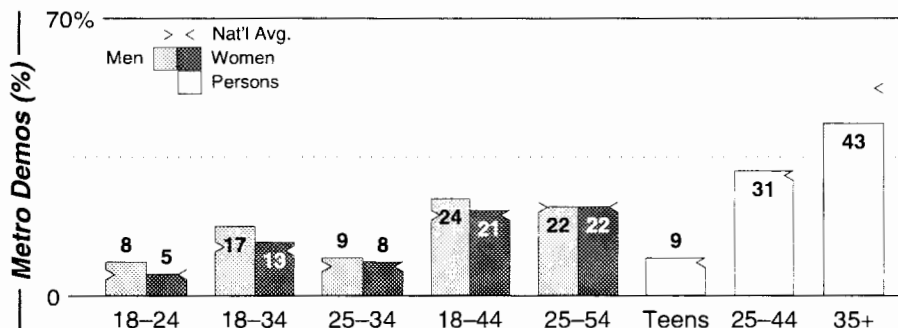

Fayetteville, NC (Cont.)

Metro Rank: **126** Pop: **406,315** Retail: **$4.991B** Gross Rev: **$19.7M** HH Inc: **$42,796** ↓

Calls	General Manager	Address, City, State ZIP	Phone	Fax	Owner Phone
WAGR-AM	Sandra Lofton	PO Drawer 2247, Fayetteville, NC 28302	910-486-9438	910-484-4040	910-483-6111
WAZZ-AM	Mac Edwards	1338 Bragg Blvd, Fayetteville, NC 28301	910-484-1490	910-323-5635	941-263-5000
WBLA-AM	Lee Hauser	PO Box 458, Elizabethtown, NC 28337	910-862-2000	910-872-0100	910-862-6493
WCCG-FM	James E. Carson	115 Gillespie St, Fayetteville, NC 28301	910-484-4932	910-485-5192	910-484-4932
WEWO-AM	Jay Que	429 N Caledonia Rd, Laurinburg, NC 28352	910-276-1460	910-276-9787	910-276-1460
WFAI-AM	Jeffrey Andrulonis	346 Wagoner Dr Ste 105, Fayetteville, NC 28303	910-487-3678	910-487-2000	910-487-3678
WFLB-FM	Mac Edwards	1338 Bragg Blvd, Fayetteville, NC 28301	910-486-0965	910-323-5635	941-263-5000
WFMO-AM	Sandy Lofton	145 Rowan St Ste A3, Fayetteville, NC 28301	910-486-9438	910-484-4040	910-628-6781
WFNC-AMFM	Harry James	PO Box 35297, Fayetteville, NC 28303	910-864-5222	910-864-3065	312-867-0091
WGQR-FM	Lee Hauser	PO Box 458, Elizabethtown, NC 28337	910-862-2000	910-872-0100	910-862-6493
WIDU-AM	Sandy Lofton	145 Rowan St Ste A3, Fayetteville, NC 28301	910-483-6111	910-484-4040	910-483-6111
WKES-AM	Tammy Hollingsworth	1085 E Central Ave, Raeford, NC 28376	910-875-6225	919-875-3220	863-859-1477
WKKE-AM	Michael Flannigan	PO Box 286, Saint Pauls, NC 28384	910-865-3555	910-865-3555	-
WKML-FM	Daniel Highsmith	230 Donaldson St, Fayetteville, NC 28301	910-483-9565	910-483-6008	941-263-5000
WKQB-FM	Walker Morris	2151 Skibo Rd Ste 107, Fayetteville, NC 28314	910-826-9222	910-826-9317	910-692-2107
WMFA-AM	Tammy Hollingsworth	1085 E Central Ave, Raeford, NC 28376	910-875-6225	910-875-3220	-
WQSM-FM	Harry James	PO Box 35297, Fayetteville, NC 28303	910-864-5222	910-864-3065	312-867-0091
WRCQ-FM	Harry James	PO Box 35297, Fayetteville, NC 28303	910-864-5222	910-864-3065	312-867-0091
WSTS-FM	Jim Clark	PO Box 668, Fairmont, NC 28340	910-628-6781	910-628-6648	910-628-6781
WTSB-AM	Daniel Highsmith	230 Donaldson St, Fayetteville, NC 28301	910-739-2424	910-483-6008	757-622-4600
WUKS-FM	Brian Weil	106-108 Hay St Ste 200, Fayetteville, NC 28301	910-486-4991	910-486-6720	941-263-5000
WYRU-AM	Walter Sturdivant	PO Box 711, Red Springs, NC 28377	910-843-5946	910-843-8694	941-263-5000
WZFX-FM	Walter Sturdivant	106-108 Hay St Ste 200, Fayetteville, NC 28301	910-486-4991	910-486-6720	941-263-5000

Contact Information