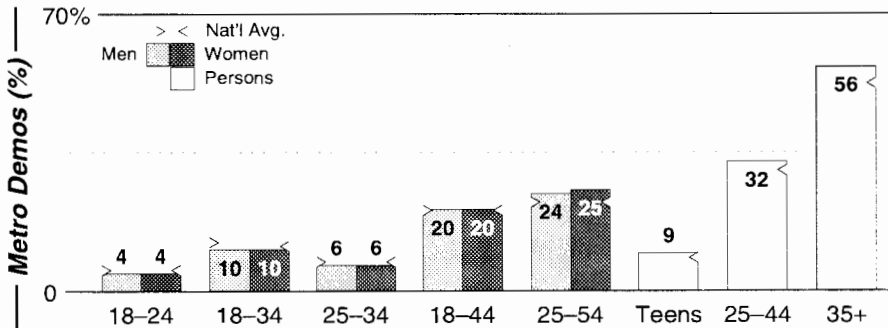

Santa Fe, NM (Cont.)

Metro Rank: **235** Pop: **144,191** Retail: **$2.150B** Gross Rev: **$3.7M** HH Inc: **$51,440** ↑

Calls	General Manager	Address, City, State ZIP	Phone	Fax	Owner Phone
KBAC-FM	Ira Gordon	2021 Pinon St, Santa Fe, NM 87505	505-989-3338	505-989-3881	914-741-1133
KBOM-FM	Fred Sena	2502 Camino Entrada # C, Santa Fe, NM 87505	505-471-1067	505-473-2667	618-242-3500
KDCE-AM	Casey Gallegos	403 W Pueblo Dr, Espanola, NM 87532	505-753-2201	505-753-8685	505-753-2201
KEFE-FM	Brad Edwards	2600A Camino Entrada, Santa Fe, NM 87505	505-471-1067	505-473-2665	618-242-3500
KRSN-AM	Mark Bentley	145 Central Park Sq, Los Alamos, NM 87544	505-661-2490	505-661-2476	505-661-2490
KSFQ-FM	Jay Jaramillo	1478 S Saint Francis Dr, Santa Fe, NM 87505	505-992-1011	505-954-4039	914-741-1133
KSWV-AM	George Gonzales	PO Box 1088, Santa Fe, NM 87504	505-989-7441	505-989-7607	505-989-7441
KTRC-AM	Fred Sena	2502 Camino Entrada # C, Santa Fe, NM 87505	505-471-1067	505-473-2667	618-242-3500
KVSF-AM	Fred Sena	2502 Camino Entrada # C, Santa Fe, NM 87505	505-471-1067	505-473-2667	618-242-3500
KYBR-FM	Richard L. Garcia	403 W Pueblo Dr, Espanola, NM 87532	505-753-2201	505-753-8685	505-753-2201
KZXA-FM	Brad Edwards	2600A Camino Entrada, Santa Fe, NM 87505	505-471-1067	505-473-2665	618-242-3500

Contact Information