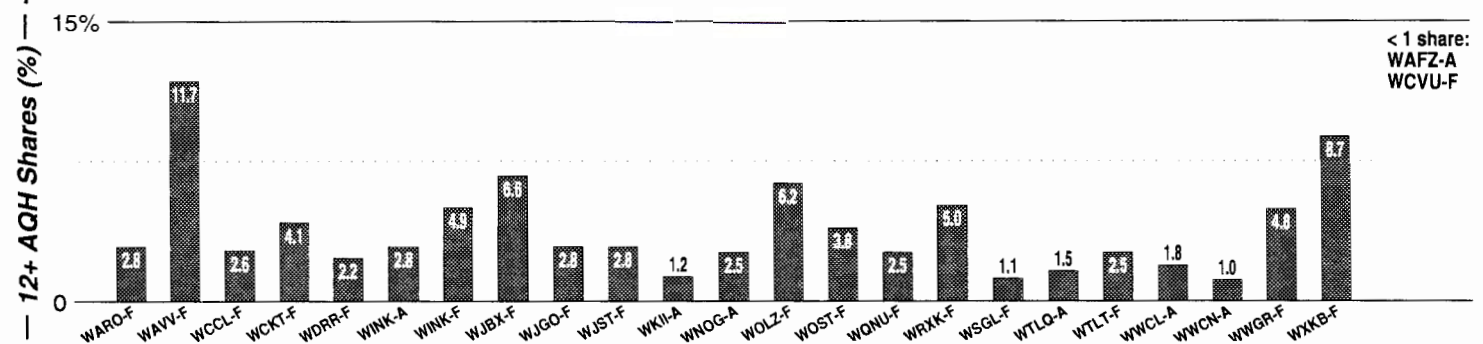

Ft. Myers-Naples-Marco Island (Cont.)

Metro Rank: **71** Pop: **643,804** Retail: **$9.242B** Gross Rev: **$28.1M** HH Inc: **$49,994** ↑