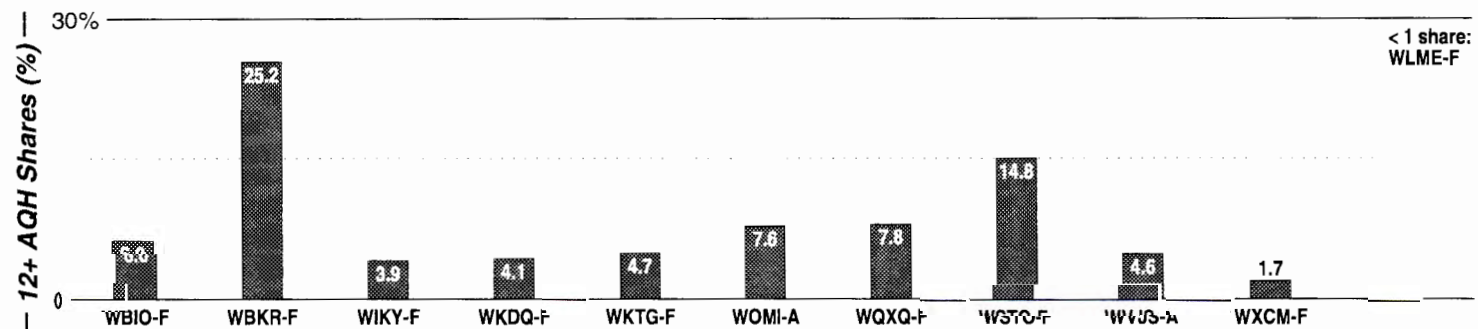

Owensboro, KY

Metro Rank: **266** Pop: **91,474** Retail: **$1.088B** Gross Rev: **$5.1M** HH Inc: **$36,729** ↓

Calls	FMT	City of License	Freq	PWR	HAAT	Combo	LMA	Rep	St	Owner	Acq	Price
WBIO	CTRY	Philpot	94.7	3.0	328	b			93	Cromwell Group		
WBKR	CTRY	Owensboro	92.5	96.0 #	1001	a			48	Brill Media Co	9307	2,700 c2
WIKY	MOR	Evansville	104.1	39.0	571			Katz	48	South Central Comm		
WKDQ	CTRY	Henderson	99.5	98.0	984			Crstl	47	Brill Media Co	9705	8,000 e
WKTG	AOR	Madisonville	93.9	35.0	584			RgRep	49	Sound Bcstrs Inc	7304	
WLME	OLD	Cannelton	102.9	12.5	466	b			90	Cromwell Group		
WQXQ	AC	Central City	101.9	100.0	669				56	Starlight Bcstg Co		
WSTO	CHR	Owensboro	96.1	100.0	1001	a		Crstl	48	Brill Media Co	9703	5,000 c1
WXCM	AOR	Whitesville	97.1	4.0	404	b			93	Cromwell Group		

Calls	FMT	City of License	Freq	Day	Night	Combo	LMA	Rep	St	Owner	Acq	Price
WKCM	REL	Hawesville	1160	2.5	1.00	b			72	Cromwell Group		
WOMI	MOR	Owensboro	1490	0.8	0.83	a		Crstl	38	Brill Media Co	9307	c2
WVJS	NOST	Owensboro	1420	5.0	1.00	a		Crstl	47	Brill Media Co	9703	c1