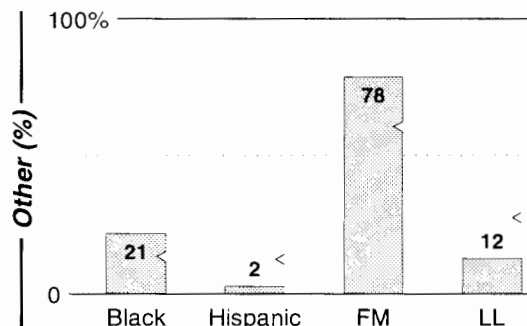

Little Rock, AR (Cont.)

Metro Rank: **83** Pop: **564,064** Retail: **$6.567B** Gross Rev: **$24.6M** HH Inc: **$44,650** ↓