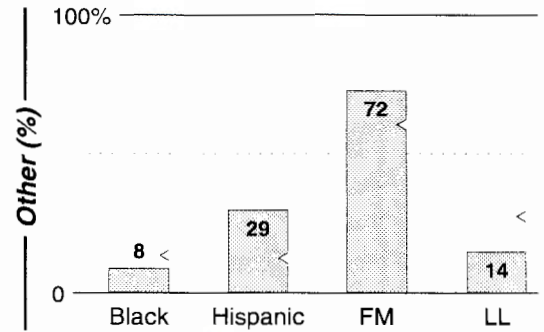

Lubbock, TX (Cont.)

Metro Rank: **177** Pop: **232,967** Retail: **$2.708B** Gross Rev: **$12.0M** HH Inc: **$39,806** ↓

Calls	General Manager	Address, City, State ZIP	Phone	Fax	Owner Phone
KBZO-AM	Henk Carisalez	1220 Broadway St Ste 500, Lubbock, TX 79401	806-763-6051	806-744-8363	310-820-5355
KDAV-AM	Bill Clements	1714 Buddy Holly Ave, Lubbock, TX 79401	806-770-5328	806-770-5363	806-770-5328
KEJS-FM	Ernest Barton	PO Box 24, Lubbock, TX 79408	806-747-5951	806-747-3524	806-747-5951
KFMX-FM	Scott Parsons	4413 82nd St Ste 300, Lubbock, TX 79424	806-798-7078	806-798-7052	214-922-8700
KFYO-AM	Scott Parsons	4413 82nd St Ste 300, Lubbock, TX 79424	806-794-7979	806-794-1660	214-922-8700
KJAK-FM	Woody Van Dyke	PO Box 6490, Lubbock, TX 79493	806-745-6677	806-745-8140	806-745-6677
KKAM-AM	Scott Parsons	4413 82nd St Ste 300, Lubbock, TX 79424	806-798-7078	806-798-7052	214-922-8700
KKCL-FM	Scott Parsons	4413 82nd St Ste 300, Lubbock, TX 79424	806-798-7078	806-798-6250	214-922-8700
KLFB-AM	Shirley Ballard	2700 Marshall St, Lubbock, TX 79415	806-765-8114	806-763-0428	806-765-8114
KLLL-FM	Scott Harris	33 Briercroft Office Park, Lubbock, TX 79412	806-762-3000	806-770-5363	303-256-6222
KLZK-FM	Chuck Heinz	904 E Broadway, Lubbock, TX 79403	806-747-2555	806-741-1757	806-745-3434
KMMX-FM	Scott Harris	33 Briercroft Office Park, Lubbock, TX 79412	806-762-3000	806-762-8419	303-256-6222
KONE-FM	Scott Harris	33 Briercroft Office Park, Lubbock, TX 79412	806-762-3000	806-762-8419	303-256-6222
KQBR-FM	Scott Parsons	4413 82nd St Ste 300, Lubbock, TX 79424	806-798-7078	806-798-7052	214-922-8700
KRBL-FM	Paul Beane	916 Main St Ste 617, Lubbock, TX 79401	806-749-1057	806-749-1177	606-885-5500
KRFE-AM	Bud Andrews	6602 Martin Luther King Blvd, Lubbock, TX 79404	806-745-1197	806-745-1088	806-745-1197
KXTQ-AMFM	Chuck Heinz	904 E Broadway, Lubbock, TX 79403	806-747-2555	806-741-1757	806-745-3434
KZII-FM	Scott Parsons	4413 82nd St Ste 300, Lubbock, TX 79424	806-794-7979	806-794-1660	214-922-8700