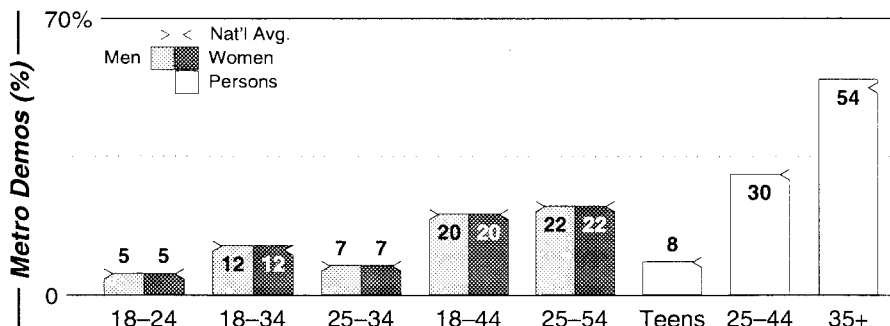

Albany-Schenectady-Troy (Cont.)

Metro Rank: **59** Pop: **870,828** Retail: **$8.899B** Gross Rev: **$40.0M** HH Inc: **$43,168** ↓