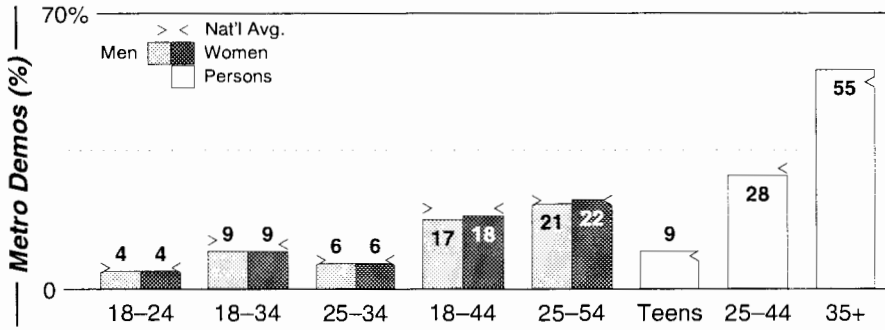

Redding, CA

Metro Rank: **215** Pop: **169,074** Retail: **$1.655B** Gross Rev: **$5.6M** HH Inc: **$32,304** ↓