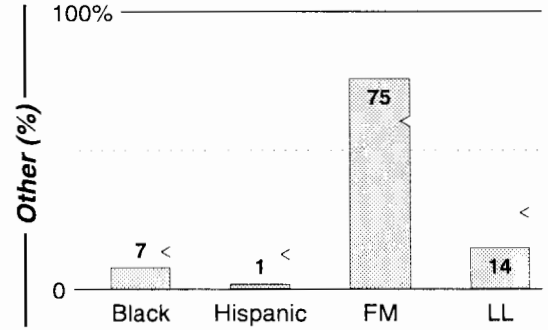

Knoxville, TN (Cont.)

Metro Rank: **69** Pop: **668,203** Retail: **$9.746B** Gross Rev: **$32.8M** HH Inc: **$42,520** ↓