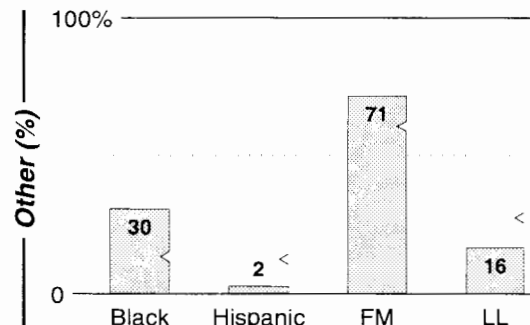

Columbia, SC (Cont.)

Metro Rank: **89** Pop: **523,943** Retail: **$5.324B** Gross Rev: **$28.0M** HH Inc: **$43,310** ↓

Calls	General Manager	Address, City, State ZIP	Phone	Fax	Owner Phone
WARQ-FM	Steve Patterson	PO Box 9127, Columbia, SC 29290	803-695-8680	803-695-8605	212-592-0411
WBLR-AM	Clarence Barinowski	PO Box 16520, Augusta, GA 30919	706-733-8201	706-736-1269	706-733-8201
WCOS-FM	Steve Patterson	2440 Millwood Ave, Columbia, SC 29205	803-256-7348	803-779-7572	214-922-8700
WCOS-AM	Steve Patterson	PO Box 21567, Columbia, SC 29221	803-772-5600	803-798-5255	214-922-8700
WCTG-AM	Brenda Olds	PO Box 23840, Columbia, SC 29224	803-699-9284	803-699-1438	317-844-7502
WFMV-FM	Alex Snipe	PO Box 2355, West Columbia, SC 29171	803-939-9530	803-452-5534	803-939-9530
WGVC-FM	Douglas M Sutton, Jr.	PO Box 5, Union, SC 29379	864-427-2242	864-427-3394	864-427-2242
WHXT-FM	John Broomfield	1719 Taylor St, Columbia, SC 29201	803-376-1039	803-540-0203	954-491-1950
WISW-AM	William L. McElveen	PO Box 5016, Columbia, SC 29250	803-796-9975	803-796-5502	702-804-5200
WLGO-AM	Blanche Goodson	145 Branham View Rd, Lexington, SC 29072	803-359-1170	803-359-1095	202-496-1622
WLJI-FM	Alex Snipe	PO Box 1324, Sumter, SC 29151	803-452-5512	803-452-5534	803-939-9530
WLTY-FM	Steve Patterson	2440 Millwood Ave, Columbia, SC 29205	803-256-7348	803-779-7572	214-922-8700
WLXC-FM	William L. McElveen	PO Box 5016, Columbia, SC 29250	803-796-9975	803-796-5502	702-804-5200
WMFX-FM	Sam Church	1900 Pineview Dr, Columbia, SC 29209	803-742-9639	803-695-8605	212-592-0411
WNOK-FM	Steve Patterson	1300 Pickens St, Columbia, SC 29201	803-771-0105	803-799-4367	214-922-8700
WOIC-AM	Steve Patterson	PO Box 9127, Columbia, SC 29290	803-776-1013	303-799-1369	212-592-0411
WOMG-FM	William L. McElveen	PO Box 5016, Columbia, SC 29250	803-796-9975	803-796-5502	702-804-5200
WQXL-AM	Mike Hagins	PO Box 3277, Columbia, SC 29230	803-742-1470	803-252-2158	803-796-2607
WSCQ-FM	Steve Patterson	PO Box 21567, Columbia, SC 29221	803-772-5600	803-798-5255	214-922-8700
WTCB-FM	William L. McElveen	PO Box 5016, Columbia, SC 29250	803-796-9975	803-796-5502	702-804-5200
WTGH-AM	Isaac Heyward	1303 State St, Cayce, SC 29033	803-796-9533	803-796-7706	803-939-9530
WVOC-AM	Steve Patterson	PO Box 21567, Columbia, SC 29221	803-772-5600	803-798-5255	214-922-8700
WWDM-FM	Steve Patterson	PO Box 9127, Columbia, SC 29290	803-695-8680	803-695-8605	212-592-0411
WZMJ-FM	John Broomfield	1719 Taylor St, Columbia, SC 29201	803-376-1039	803-540-0203	954-491-1950