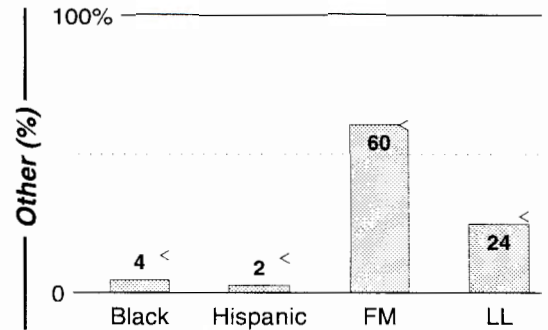

Madison, WI (Cont.)

Metro Rank: **120** Pop: **415,277** Retail: **$5.851B** Gross Rev: **$28.1M** HH Inc: **$50,261** ↑

Calls	General Manager	Address, City, State ZIP	Phone	Fax	Owner Phone
WDLS-AM	Dave Magnum	814 Church St, Wisconsin Dells, WI 53965	608-254-2546	608-254-7583	608-372-9600
WEKZ-AMFM	Scott Thompson	W 4765 Radio Ln, Monroe, WI 53566	608-325-2161	608-325-2164	609-601-1100
WGEZ-AM	Rick West	PO Box 416, Beloit, WI 53512	608-365-8865	608-365-8867	414-961-1559
WHIT-AM	Bill Vancil	2740 Ski Ln, Madison, WI 53713	608-273-1000	608-321-0005	608-273-1000
WIBA-AMFM	Jeff Tyler	2651 S Fish Hatchery Rd, Madison, WI 53711	608-274-5450	608-274-5521	214-922-8700
WIBU-AM	Dave Magnum	N 2349 WIBU Road, Poynette, WI 53955	608-635-7341	608-635-7343	
WJJO-FM	Bill Vancil	2740 Ski Ln, Madison, WI 53713	608-273-1000	608-321-0005	608-273-1000
WKPO-FM	Tom Kwiatkowski	1 Parker Place Ste 485, Janesville, WI 53545	608-758-9025	608-758-9550	414-249-9600
WMAD-FM	Jeff Tyler	2651 S Fish Hatchery Rd, Madison, WI 53711	608-274-5450	608-274-5521	214-922-8700
WMGN-FM	Bill Vancil	2740 Ski Ln, Madison, WI 53713	608-273-1000	608-321-0005	608-273-1000
WMLI-FM	Jeff Tyler	2651 S Fish Hatchery Rd, Madison, WI 53711	608-274-1070	608-274-5521	214-922-8700
WMMM-FM	Susan Knaack	7601 Ganser Way, Madison, WI 53719	608-826-0077	608-826-1244	608-826-0077
WNWC-AM	Greg Walters	5606 Medical Cir, Madison, WI 53719	608-271-1025	608-271-1150	651-631-5000
WOLX-FM	Kevin Steetar	7601 Ganser Way, Madison, WI 53719	608-826-0077	608-826-1244	608-826-0077
WSJY-FM	Scott M Trentadue	PO Box 94, Fort Atkinson, WI 53538	920-563-9329	920-563-0315	312-204-9900
WTDA-AM	Bill Vancil	2740 Ski Ln, Madison, WI 53713	608-271-1484	608-281-1329	608-273-1000
WTDY-AM	Bill Vancil	2740 Ski Ln, Madison, WI 53713	608-271-1484	608-281-1329	608-273-1000
WTLX-FM	Craig Karmazin	5315 Wall St Ste 135, Madison, WI 53718	608-245-9859	608-245-1720	920-885-4442
WTSO-AM	Jeff Tyler	2651 S Fish Hatchery Rd, Madison, WI 53711	608-274-1070	608-275-7125	214-922-8700
WWQM-FM	Bill Vancil	2740 Ski Ln, Madison, WI 53713	608-273-1000	608-281-0005	608-273-1000
WYZM-FM	Kevin Streetar	7601 Ganser Way, Madison, WI 53719	608-826-9774	608-826-1244	608-826-0077
WZEE-FM	Jeff Tyler	2651 S Fish Hatchery Rd, Madison, WI 53711	608-274-1070	608-275-7125	214-922-8700