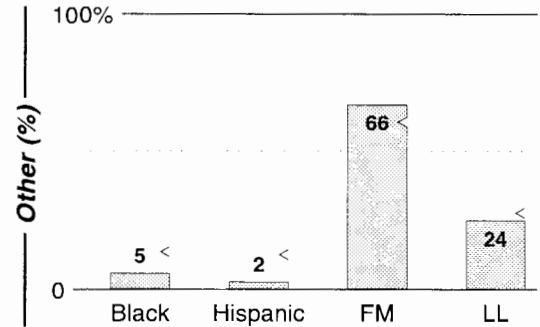

Marion-Carbondale, IL

Metro Rank: **213** Pop: **162,162** Retail: **$2.023B** Gross Rev: **$7.5M** HH Inc: **$32,432** ↓