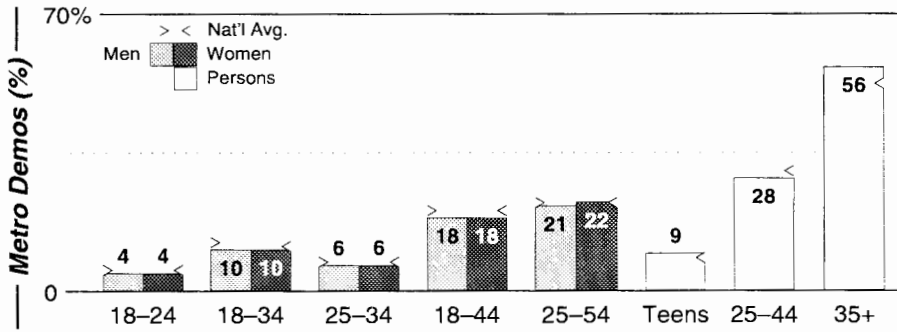

Parkersburg-Marietta, WV-OH

Metro Rank: **224** Pop: **149,898** Retail: **$1.718B** Gross Rev: **$5.9M** HH Inc: **$37,775** ↓