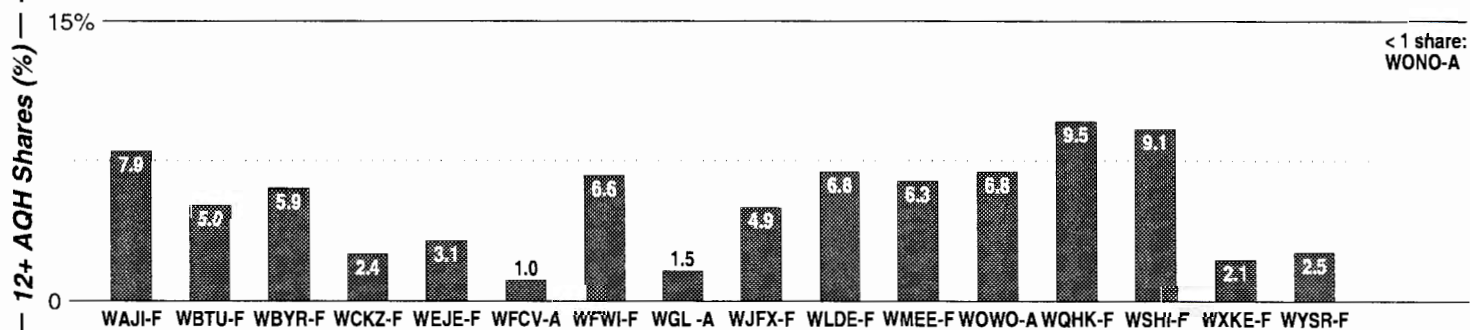

Gainesville - Ocala, FL

													Acq	Price	
Calls	FMT	City of License	Freq	PWR	HAAT	Combo	LMA	Rep	St	Owner					
WBXY	AC	LaCrosse	99.5	2.2	472	a		McGvn	99	Asterisk Comm Inc					
WDJY	CTRY	Trenton	101.7	2.4 #	525				88	Prime Time Radio		9909	2,500	c2	
WHGN	NOST	Inglis	104.3	6.0	328				96	Seven Rivers Bcst		9804	1,200		
WTKT	AC	Crystal River	98.5	100.0	981	g			76	Entercom		8612	3,600		
WMFQ	SAC	Ocala	92.9	50.0	476	a		McGvn	77	Asterisk Comm Inc		9503	2,100		
WNDD	AOR	Silver Springs	95.5	6.0	328	f	1		91	Dix Communications		9709	4,060		
WNDN	CTRY	Chiefland	97.3	6.0	328	d			92	Dix Communications		9912	470	c2	
WNDT	AOR	Alachua	92.5	3.2	443	f	1		96	Dix Communications		9711	675		
FM Facilities	WOGK	CTRY	Ocala	93.7	100.0	1348	f		Katz	60	Dix Communications		8605		
	WRGO	OLD	Cedar Key	102.7	12.5 #	459			96	Williams Bcstg Co		9703	550		
	WRKG	AOR	Newberry	100.5	11.0	492	a		94	Asterisk Comm Inc		9980	1,150		
	WRUF	ROCK	Gainesville	103.7	100.0	768	c		48	Univ of Florida					
	WSKY	NEWS	Micanopy	97.3	13.5 #	948	g		85	Entercom		9804	2,850		
	WTMG	URBN	Williston	101.3	3.5	433			83	Connecticut Bcst Med		9603	870		
	WTRS	CTRY	Dunnellon	102.3	50.0	489	a		McGvn	69	Asterisk Comm Inc		8303	385	
	WXJZ	JAZZ	High Springs	104.9	3.2	449	a		84	Asterisk Comm Inc		9905	825		
	WXOF	CTRY	Yankeetown	96.3	3.5 #	433			98	WGUL FM Inc					
	WYGC	CTRY	Gainesville	100.9	6.0	299	a		82	Asterisk Comm Inc		9310	1,400		
	WYKS	CHR	Gainesville	105.3	3.0	466	b		70	Gillen, Albert J		8708	1,900	c2	