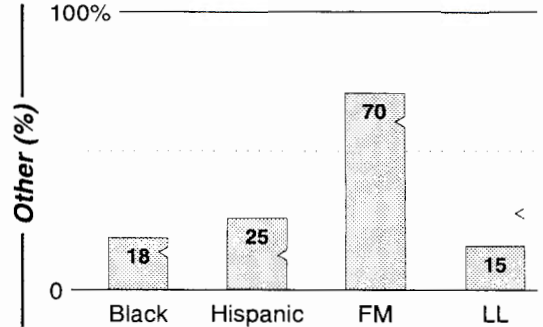

Houston-Galveston (Cont.)

Metro Rank: **10** Pop: **4,516,294** Retail: **$46.270B** Gross Rev: **$288.7M** HH Inc: **$53,232** ↑