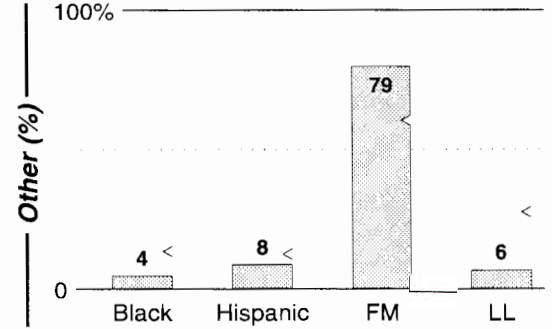

Honolulu (Cont.)

Metro Rank: **6** Pop: **871,428** Retail: **$9.869B** Gross Rev: **$28.4M** HH Inc: **$55,033** ↑

Calls	General Manager	Address, City, State ZIP	Phone	Fax	Owner Phone
KAIM-AMFM	Doug Campbell	3555 Harding Ave, Honolulu, HI 96816	808-735-2424	808-735-2428	805-987-0400
KAOI-FM	John Detz	PO Box 38, Kahului, HI 96733	808-244-9145		707-528-0339
KCCN-AMFM	Michael Kelly	900 Fort Street Mall Ste 700, Honolulu, HI 96813	808-536-2728	808-536-2528	404-843-5000
KDNN-FM	Bob Longwell	345 Queen St Ste 601, Honolulu, HI 96813	808-531-4602	808-531-4606	214-922-8700
KGMZ-AMFM	Austin Vali	970 N Kalaheo Ave, Ste #C107, Kailua, HI 96734	808-254-3596	808-254-3299	
KGU-AM	Doug Campbell	560 N Nimitz Hwy Ste 114B, Honolulu, HI 96817	808-533-0065	808-528-5467	805-987-0400
KHNR-AM	Doug Campbell	560 N Nimitz Hwy Ste 114B, Honolulu, HI 96817	808-533-0065	808-528-5467	805-987-0400
KHVV-AM	Bob Longwell	345 Queen St Ste 601, Honolulu, HI 96813	808-521-8383	808-531-0083	214-922-8700
KIKI-AMFM	Bob Longwell	345 Queen St Ste 601, Honolulu, HI 96813	808-531-4602	808-531-4606	214-922-8700
KINE-FM	Michael Kelly	900 Fort Street Mall Ste 700, Honolulu, HI 96813	808-536-2728	808-536-2528	404-843-5000
KISA-AM	Rick Manayan	904 Kohou St Ste 204, Honolulu, HI 96817	808-524-1080	808-841-4855	323-692-2005
KJPN-AM	Mark Hayworth	1833 Kala Kua Ave Ste 500, Honolulu, HI 96815	808-593-1950	808-593-8040	808-593-1950
KKHN-FM	Charlie Cohn	1833 Kala Kua Ave Ste 500, Honolulu, HI 96815	808-591-9369	808-591-9349	201-934-4480
KLHT-AM	Jim Neuman	1190 Nuuanu Ave, Honolulu, HI 96817	808-524-1040	808-524-0998	808-524-1040
KNDI-AM	Leona Jona	1734 S King St, Honolulu, HI 96826	808-946-2844	808-947-3531	808-946-2844
KOHO-AM	E Morgan Skinner	500 Ala Moana Blvd, Suite 400, Honolulu, HI 96813	808-585-8899		435-628-1000
KORL-FM	Sakae Ross	1833 Kala Kua Ave Ste 500, Honolulu, HI 96815	808-591-9369	808-536-0040	201-934-4480
KPOI-FM	Charlie Cohn	1833 Kala Kua Ave Ste 500, Honolulu, HI 96815	808-591-9369	808-591-9349	201-934-4480
KMQQ-FM	Charlie Cohn	1833 Kala Kua Ave Ste 500, Honolulu, HI 96815	808-591-9369	808-591-9349	201-934-4480
KMQQ-AM	Mark Haworth	1833 Kala Kua Ave Ste 500, Honolulu, HI 96815	808-591-9369	808-591-9349	201-934-4480
KRTR-FM	Austin Vali	970 N Kalaheo Ave, Ste #C107, Kailua, HI 96734	808-254-3596	808-254-3299	404-843-5000
KSSK-AMFM	Bob Longwell	650 Iwilei Road, Suite 400, Honolulu, HI 96817	808-841-8300	808-841-9219	214-922-8700
KUCD-FM	Bob Longwell	650 Iwilei Road, Suite 400, Honolulu, HI 96817	808-841-8300	808-842-1019	214-922-8700
KUMU-AMFM	Jeff Coelho	765 Amana St Ste 206, Honolulu, HI 96814	808-947-1500	808-594-7150	202-326-5240
KVAI-AM	Barry Wagenvoord	100 N Beretania St Ste 401, Honolulu, HI 96817	808-523-3868	808-531-6532	808-523-3868
KXME-FM	Austin Vali	970 N Kalaheo Ave, Ste #C107, Kailua, HI 96734	808-254-3596	808-254-3299	404-843-5000
KZOO-AM	David Furuya	250 Ward Ave Ste 209, Honolulu, HI 96814	808-593-2880	808-596-0083	808-593-2880