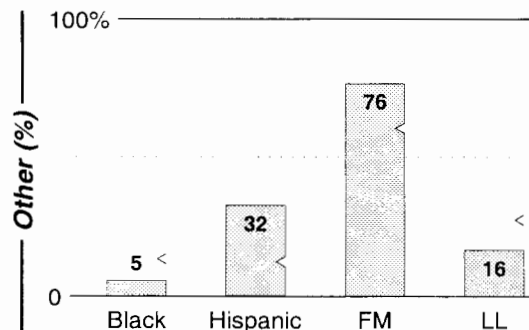

San Angelo, TX

Metro Rank: **259** Pop: **107,453** Retail: **$0.974B** Gross Rev: **$4.1M** HH Inc: **$38,416** ↓