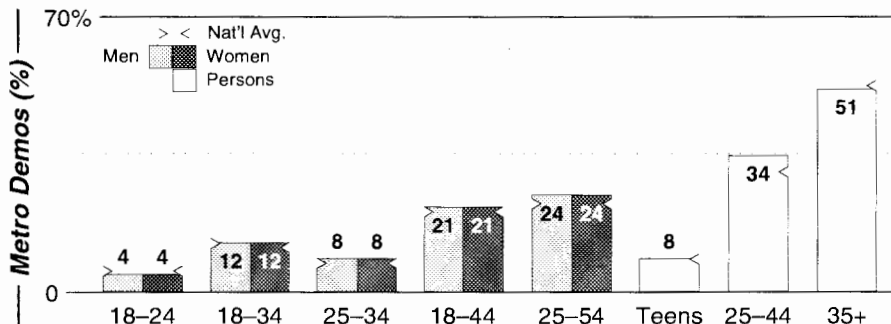

Manchester, NH

Metro Rank: **186** Pop: **216,264** Retail: **$2.949B** Gross Rev: **$17.0M** HH Inc: **$54,162** ↑