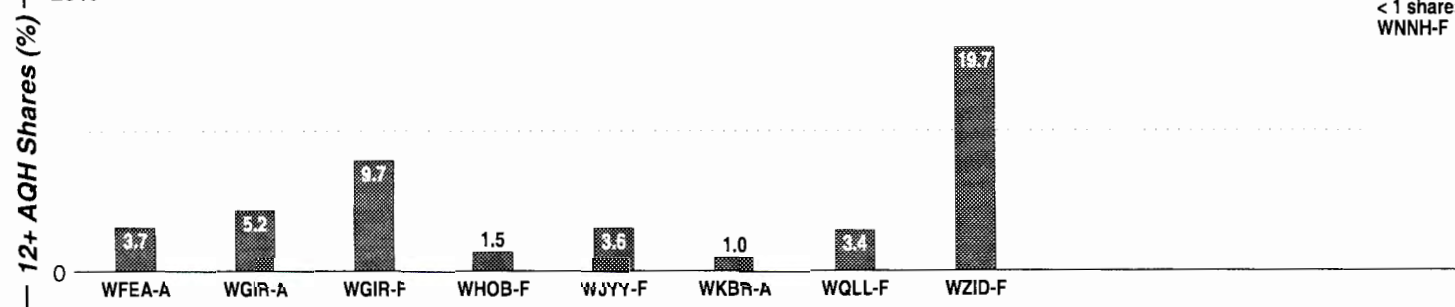

Calls	General Manager	Address, City, State ZIP	Phone	Fax	Owner Phone
WDER-AM	Connie McCullion	PO Box 465, Derry, NH 03038	603-437-9337	603-434-1035	603-437-9337
WFEA-AM	Ray Garon	500 N Commercial St, Manchester, NH 03101	603-669-5777	603-669-4641	313-886-7070
WFTN-AM	Jeff Fisher	PO Box 941, Franklin, NH 03235	603-934-2500	603-934-2933	603-934-2500
WGIR-FM	Ruth Jones	PO Box 101, Manchester, NH 03105	603-625-6915	603-625-9255	214-922-8700
WGIR-AM	Ruth Jones	PO Box 610, Manchester, NH 03105	603-625-6915	603-669-0610	214-922-8700
WJYY-FM	Bret Johnson	PO Box 1923, Concord, NH 03302	603-228-9036	603-224-7280	617-641-2909
WKBR-AM	Scott Brody	922 Elm St Ste 315, Manchester, NH 03101	603-669-1250	603-647-1260	603-668-9999
WKXL-FM	Richard W. Osborne	PO Box 875, Concord, NH 03302	603-225-5521	603-224-6404	617-641-2909
WKXL-AM	Bret Johnson	PO Box 1923, Concord, NH 03302	603-228-9036	603-224-7280	617-641-2909
WKXL-FM	Paul Fuller	PO Box 875, Concord, NH 03302	603-225-5521	603-224-6404	617-641-2909
WMVU-AM	Keating Willcox	1 Indian Head Plz Ste 900, Nashua, NH 03060	603-883-3248	978-468-1954	978-954-1282
WNHI-FM	Bret Johnson	PO Box 1923, Concord, NH 03302	603-228-9036	603-224-7280	617-641-2909
WNHI-AM	Bret Johnson	PO Box 1923, Concord, NH 03302	603-672-9292	603-672-4114	617-536-5390
WNNH-FM	Clark Smidt	501 South St, Bow, NH 03304	603-225-1160	603-225-5938	
WQLL-FM	Ray Garon	500 N Commercial St, Manchester, NH 03101	603-669-7979	603-669-4641	313-886-7070
WSMN-AM	Elaine Arsbneault	502 W Hollis St, Nashua, NH 03062	603-882-5107	603-883-4344	603-882-1590
WZID-FM	Ray Garon	500 N Commercial St, Manchester, NH 03101	603-669-5777	603-669-4641	313-886-7070