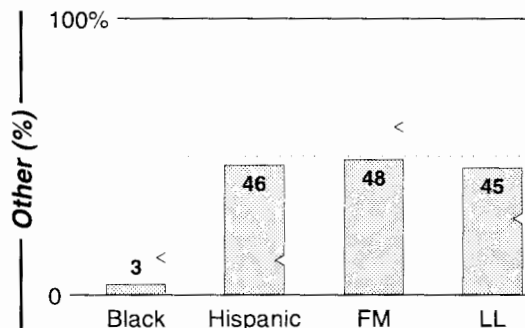

Visalia-Tulare-Hanford

Metro Rank: **107** Pop: **499,232** Retail: **$3.250B** Gross Rev: **$4.6M** HH Inc: **$36,352** ↓