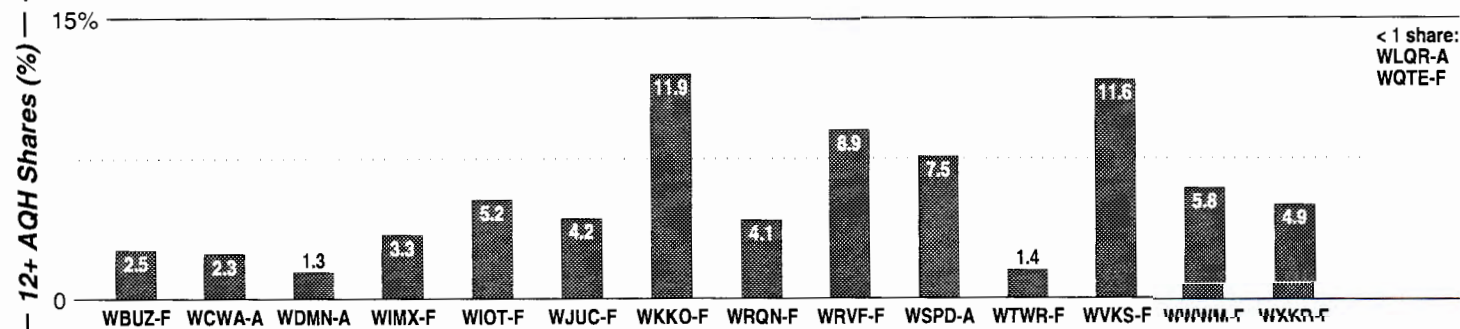

Toledo, OH (Cont.)

Metro Rank: **79** Pop: **609,790** Retail: **$7.633B** Gross Rev: **$30.1M** HH Inc: **$43,921** ↓