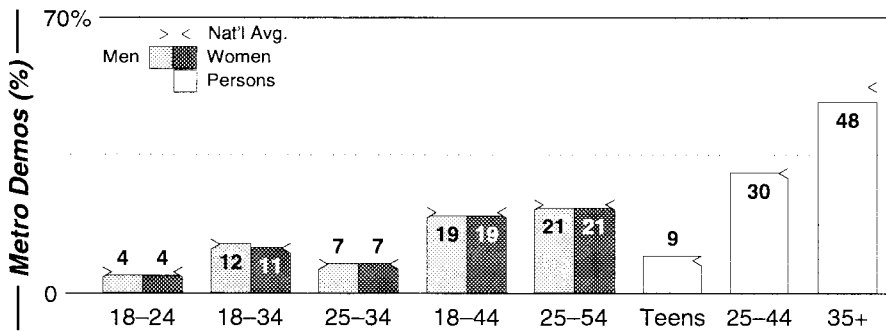

Modesto, CA (Cont.)

Metro Rank: **122** Pop: **439,799** Retail: **$4.195B** Gross Rev: **$18.2M** HH Inc: **$38,629** ↓

Calls	General Manager	Address, City, State ZIP	Phone	Fax	Owner Phone
KATM-FM	Tommy Ehrman	1581 Cummins Dr Ste 135, Modesto, CA 95358	209-523-7756	209-522-2061	702-804-5200
KCBC-AM	Don Crawford Jr.	10948 Cleveland Ave, Oakdale, CA 95361	209-847-0770	209-847-1769	209-847-0770
KDJK-FM	Tommy Ehrman	1581 Cummins Dr Ste 135, Modesto, CA 95358	209-766-5000	209-572-1931	702-804-5200
KEJC-FM	Elmer Gunkel	PO Box 5016, Modesto, CA 95352	209-526-5352	209-526-5397	209-239-4141
KESP-AM	Tommy Ehrman	1581 Cummins Dr Ste 135, Modesto, CA 95358	209-523-7756	209-522-2061	702-804-5200
KFIV-AM	Gary Halladay	3600 Sisk Rd Ste 2B, Modesto, CA 95356	209-545-5585	209-545-5587	214-922-8700
KHKK-FM	Tommy Ehrman	1581 Cummins Dr Ste 135, Modesto, CA 95358	209-766-5000	209-572-1931	702-804-5200
KHOP-FM	Tommy Ehrman	1581 Cummins Dr Ste 135, Modesto, CA 95358	209-766-5000	209-572-1931	702-804-5200
KJSN-FM	Gary Halladay	3600 Sisk Rd Ste 2B, Modesto, CA 95356	209-545-5585	209-545-5587	214-922-8700
KLOC-AM	Lisa Sunday	1620 N Carpenter Rd Ste D41, Modesto, CA 95351	209-521-5562	209-529-1528	916-646-4000
KOSO-FM	Gary Halladay	2121 Lancey Dr Ste 1, Modesto, CA 95355	209-551-1306	209-551-1359	214-922-8700
KRVR-FM	Jim Bryan	961 N Emerald Ave Ste A, Modesto, CA 95351	209-544-1055	209-544-8105	209-544-1055
KTDO-FM	Lisa Sunday	1620 N Carpenter Rd Ste D41, Modesto, CA 95351	209-521-5562	209-529-1528	916-646-4000
KTRB-AM	John Carpenter	5087 E McKinley Ave, Fresno, CA 93727	209-526-8600	559-252-4522	559-733-7800
KVIN-AM	Jim Bryan	961 N Emerald Ave Ste A, Modesto, CA 95351	209-544-1055	209-544-8105	209-544-1055
KWNN-FM	Roy Williams	6820 Pacific Ave #2, Stockton, CA 95207	209-476-1230	209-957-1833	209-476-1230
KZMS-FM	Lisa Sunday	1620 N Carpenter Rd Ste D41, Modesto, CA 95351	209-529-1900	209-529-1528	916-646-4000