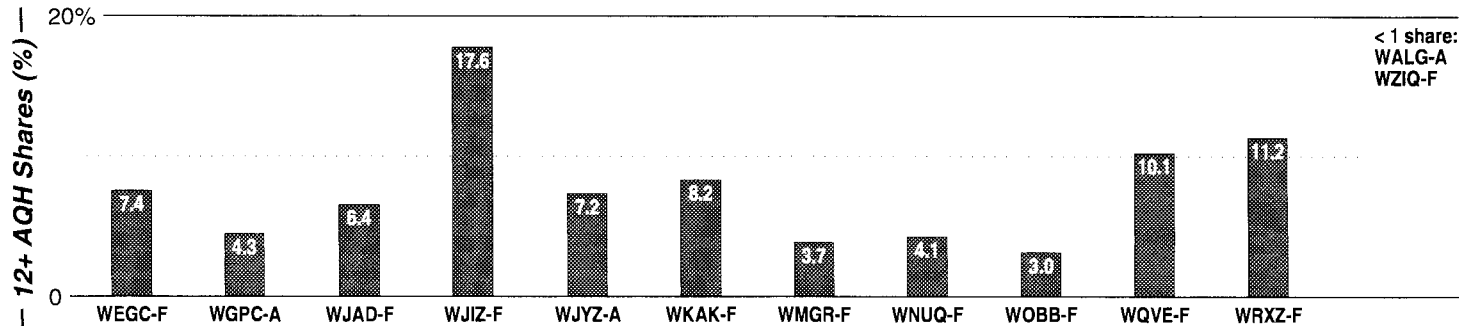

Calls	General Manager	Address, City, State ZIP	Phone	Fax	Owner Phone
WALG-AM	Dean Burke	1104 W Broad Ave, Albany, GA 31707	912-435-9929	912-888-6018	312-867-0091
WANL-AM	Sherry Jackson	2804 N Jefferson St, Albany, GA 31701	912-432-1250		912-432-1250
WEGC-FM	Dean Burke	1104 W Broad Ave, Albany, GA 31707	912-888-7625	912-888-5960	312-867-0091
WFFM-FM	Audre Coley	PO Box 764, Sylvester, GA 31791	912-776-9565	912-776-1634	912-776-9565
WGPC-AM	Dean Burke	1104 W Broad Ave, Albany, GA 31707	912-883-6500	912-883-1450	312-867-0091
WJAD-FM	Dean Burke	1104 W Broad Ave, Albany, GA 31707	912-888-7625	912-888-5960	312-867-0091
WJIZ-FM	Howard Johnson	PO Box 3106, Albany, GA 31706	912-439-9704	912-439-1509	912-439-9704
WJYZ-AM	Howard Johnson	PO Box 3106, Albany, GA 31706	912-436-0112	912-436-8985	912-439-9704
WKAK-FM	Dean Burke	1104 W Broad Ave, Albany, GA 31707	912-883-6500	912-888-5960	312-867-0091
WMGR-FM	Howard Johnson	PO Box 3106, Albany, GA 31706	912-439-9704	912-439-1509	912-439-9704
WNUQ-FM	Dean Burke	1104 W Broad Ave, Albany, GA 31707	912-888-7625	912-888-5960	312-867-0091
WOBB-FM	Howard Johnson	PO Box 3106, Albany, GA 31706	912-439-9704	912-439-1509	912-439-9704
WQVE-FM	Dean Burke	1104 W Broad Ave, Albany, GA 31707	912-435-9929	912-434-9099	312-867-0091
WRXZ-FM	Audre Coley	PO Box 764, Sylvester, GA 31791	912-776-9565	912-776-1634	912-776-9565
WZIQ-FM	Clarence Barinowski	PO Box 16520, Augusta, GA 30919	706-733-8201	706-736-1269	706-733-8201