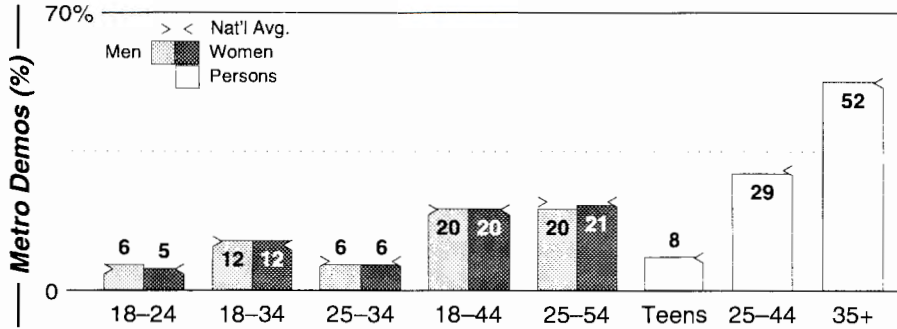

South Bend, IN (Cont.)

Me Rank: **163** Pop: **259,017** Retail: **$3.008B** Gross Rev: **$17.4M** HH Inc: **$42,860** ↓

Calls	General Manager	Address, City, State ZIP	Phone	Fax	Owner Phone
WAOR-FM	Steve Kline	PO Box 370, Niles, MI 49120	616-683-6123	616-683-2758	219-295-2500
WBYT-FM	Steve Kline	237 W Edison Rd Ste 200, Mishawaka, IN 46545	219-258-5483	219-258-0930	219-295-2500
WFRN-AMFM	Edwin C. Moore	PO Box 307, Elkhart, IN 46515	219-875-5166	219-875-6662	219-875-5166
WGTC-FM	Jim Leep	5302 Grape Road, Mishawaka, IN 46543	219-271-9482	219-271-0494	219-271-9482
WJVA-AM	Shel Leshner	3371 Cleveland Rd, Suite 310, South Bend, IN 46628	219-273-9300	219-280-5343	317-594-0600
WNSN-FM	Peter Sumerall	61300 Ironwood Rd, South Bend, IN 46614	219-291-8200	219-291-9043	219-291-3292
WHPZ-FM	Peter Sumerall	61300 Ironwood Rd, South Bend, IN 46614	219-291-8200	219-291-9043	219-291-3292
WJVA-AM	Shel Leshner	3371 Cleveland Rd, Suite 310, South Bend, IN 46628	219-234-1580	219-280-5343	219-234-1580
WNDV-AMFM	Shel Leshner	PO Box 6638, South Bend, IN 46660	219-273-9300	219-273-9090	317-594-0600
WNIL-AM	Dick Rhodes	PO Box 370, Niles, MI 49120	616-683-6123	616-683-2758	219-295-2500
WNSN-FM	Sally Brown	202 S Michigan St 7th Floor, South Bend, IN 46601	219-233-3141	219-289-7382	219-287-1001
WRBR-FM	Steve Kline	237 W Edison Rd Ste 200, Mishawaka, IN 46545	219-258-5483	219-258-0930	219-258-5483
WSBT-AM	Sally Brown	202 S Michigan St 7th Floor, South Bend, IN 46601	219-233-3141	219-289-7382	219-287-1001
WSMK-FM	Marion R. Williams	925 N 5th St, Niles, MI 49120	616-683-4343	616-683-7759	219-885-7744
WTRC-AM	Dick Rhodes	PO Box 699, Elkhart, IN 46515	219-293-5611	219-295-2329	219-295-2500
WUBU-FM	Abe Thompson	237 W Edison Rd Ste 200, Mishawaka, IN 46545	219-258-9333	219-258-0930	616-445-8562
WZOC-FM	James Kunze	112 W Washington St, Plymouth, IN 46563	219-936-4096	219-936-6776	219-936-4096
WZOW-FM	Doug Hawkes	PO Box 497, Goshen, IN 46527	219-533-1460	219-534-3698	219-533-1460