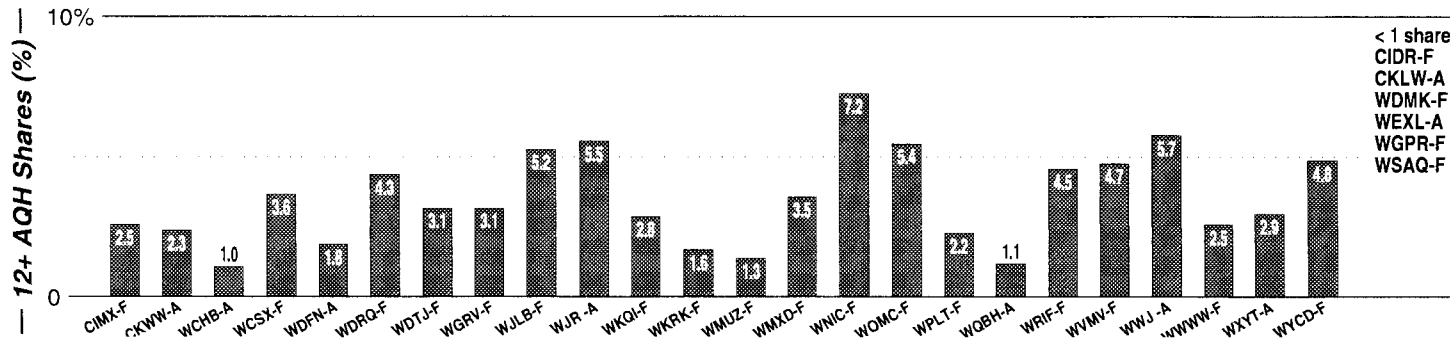

Calls	General Manager	Address, City, State ZIP	Phone	Fax	Owner Phone
CIDR-FM	Eric Proksch	30100 Telegraph Rd Ste 465, Bingham Farms, MI 48025	313-961-9811	313-961-1603	416-925-6666
CIMX-FM	Eric Proksch	30100 Telegraph Rd Ste 465, Bingham Farms, MI 48025	313-961-9811	313-961-1603	416-925-6666
CKLW-AM	Eric Proksch	30100 Telegraph Rd Ste 465, Bingham Farms, MI 48025	313-961-9811	313-961-1603	416-925-6666
CKWW-AM	Eric Proksch	30100 Telegraph Rd Ste 465, Bingham Farms, MI 48025	313-961-9811	313-961-1603	416-925-6666
WCAR-AM	Mike Solan	32500 Park Lane Ave, Garden City, MI 48135	734-525-1111	734-525-3608	248-649-7800
WCHB-AM	Tamara Knechtel	2994 E Grand Blvd, Detroit, MI 48202	313-871-0590	313-871-8770	301-306-1111
WCSX-FM	Tom Bender	28588 Northwestern Hwy Ste200, Southfield, MI 48034	248-945-9470	248-355-3485	732-247-6161
WDFN-AM	Peter Connolly	2930 E Jefferson Ave, Detroit, MI 48207	313-259-5440	313-259-0560	214-922-8700
WDMK-FM	Tamara Knechtel	850 Stephenson Hwy Ste 405, Troy, MI 48083	248-589-7900	248-589-8295	301-306-1111
WDRQ-FM	George Kenyon	28411 NW Hwy Ste1000, Southfield, MI 48034	248-354-9300	248-354-1474	212-456-6118
WDTJ-FM	Tamara Knechtel	2994 E Grand Blvd, Detroit, MI 48202	313-871-0590	313-871-8770	301-306-1111
WEXL-AM	Frank Franciosi	12300 Radio Pl, Detroit, MI 48228	313-272-3434		215-628-3500
WGPR-FM	George Mathews	3146 E Jefferson Ave, Detroit, MI 48207	313-259-8862	313-259-6662	313-259-8862
WGRT-FM	Martin Doorn	624 Grand River Ave, Port Huron, MI 48060	810-987-3200	810-987-3325	810-987-3200
WGRV-FM	Tom Bender	1 Radio Plaza, Detroit, MI 48220	248-414-5600	248-542-7700	732-247-6161
WHLS-AM	Larry Smith	808 Huron Ave, Port Huron, MI 48060	810-987-1450	810-987-9380	517-393-1010
WHMI-FM	Marcia Jablonski	1372 W Grand River Ave, Howell, MI 48843	517-546-0860	517-546-1758	517-546-0860
WJLB-FM	Peter Connolly	645 Griswold St Ste 633, Detroit, MI 48226	313-965-2000	313-965-3965	214-922-8700
WJR-AM	Mike Fezzey	3011 W Grand Blvd Ste 2100, Detroit, MI 48202	313-875-4440	313-875-9022	212-456-6118
WKQI-FM	Stephen Schram	15401 W 10 Mile Rd, Oak Park, MI 48237	248-967-3750	248-967-0840	214-922-8700
WKRK-FM	Stephen Sinicropi	15600 W. 12 Mile, Southfield, MI 48076	248-395-9797	248-423-7725	212-975-6500
WLLZ-AM	Frank Franciosi	12300 Radio Pl, Detroit, MI 48228	313-272-3434		215-628-3500
WLQV-AM	Jon Yinger	29200 Vassar St Ste 150, Livonia, MI 48152	248-477-4600	248-477-6911	248-477-4600
WMKM-AM	Crystal Sampson	1514 E Jefferson Ave, Detroit, MI 48207	313-393-1044	313-393-1878	313-393-1044
WMUZ-FM	Frank Franciosi	12300 Radio Pl, Detroit, MI 48228	313-272-3434		215-628-3500
WMXD-FM	Peter Connolly	645 Griswold St Ste 633, Detroit, MI 48226	313-965-2000	313-965-3965	214-922-8700
WNIC-FM	Stephen Schram	15001 Michigan Ave, Dearborn, MI 48126	313-846-8500	313-846-1068	214-922-8700
WNZK-AM	Sima Birach	21700 Northwestern Hwy #1190, Southfield, MI 48075	248-557-3500	248-557-3241	248-557-3500
WOMC-FM	Elaine Baker	2201 Woodward Hts, Detroit, MI 48220	248-546-9600	248-546-5446	212-975-6500
WPLT-FM	Mike Fezzey	3011 W Grand Blvd Ste 2100, Detroit, MI 48202	313-871-3030	313-875-9636	212-456-6118
WPON-AM	Marie Fotion	2222 Franklin Rd, Bloomfield Hills, MI 48302	248-332-8883	248-332-8197	248-332-8883
WQBH-AM	Trienere Steinberg	645 Griswold St Ste 2050, Detroit, MI 48226	313-965-4500	313-965-4608	313-965-4500
WRIF-FM	Tom Bender	1 Radio Plaza, Detroit, MI 48220	248-414-5600	248-542-8800	732-247-6161
WSAQ-FM	Larry Smith	808 Huron Ave, Port Huron, MI 48060	810-987-1450	810-987-9380	517-393-1010
WUFL-AM	Dawn Bumstead	PO Box 1030, Sterling Heights, MI 48311	810-263-1030	810-228-1030	520-742-6976
WVMV-FM	Jeff Sattler	31555 Fourteen Mile Rd #102, Farmington Hills, MI 48334	248-855-5100	248-855-1302	212-975-6500
WWJ-AM	Rich Homberg	26495 American Dr., Southfield, MI 48034	248-423-3300	248-455-7282	212-975-6500
WWWW-FM	Peter Connolly	2930 E Jefferson Ave, Detroit, MI 48207	313-259-4323	313-259-1885	214-922-8700
WXYT-AM	Rich Homberg	26495 American Dr., Southfield, MI 48034	248-455-7350	248-455-7361	212-975-6500
WYCD-FM	Maureen Lesourd	26555 Evergreen Rd Ste 675, Southfield, MI 48076	248-799-0600	248-358-9216	212-975-6500
WYUR-AM	Bob Hynes	860 W Long Lake Rd Ste 1310, Bloomfield Hills, MI 48302	248-433-9987	248-258-5572	214-922-8700