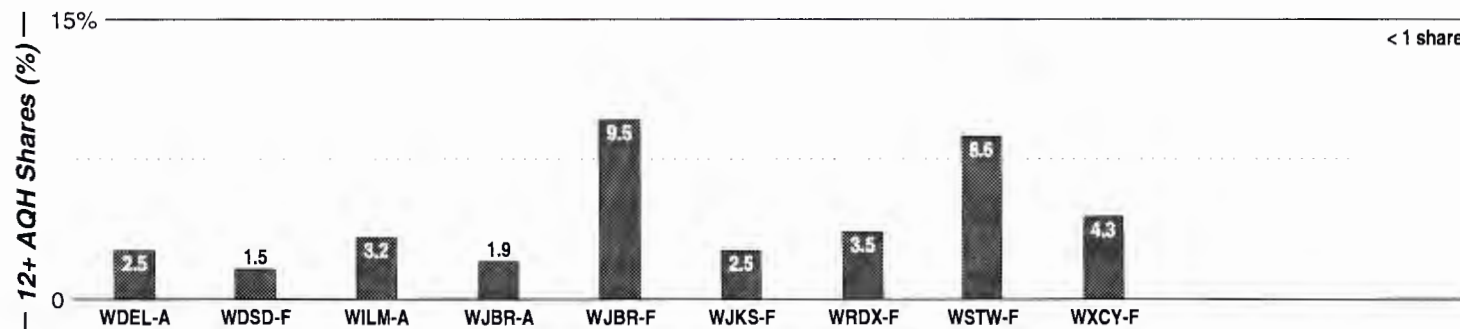

Calls	General Manager	Address, City, State ZIP	Phone	Fax	Owner Phone
WDEL-AM	Pete Booker	PO Box 7492, Wilmington, DE 19803	302-478-2700	302-478-0100	302-478-2700
WDOV-AM	Joe Puglise	3001 Philadelphia Pike, Claymont, DE 19703	302-674-1410	302-674-2049	214-922-8700
WSDS-FM	Joe Puglise	3001 Philadelphia Pike, Claymont, DE 19703	302-674-1410	302-674-8621	214-922-8700
WILM-AM	E.B. Hawkins	1215 N French St, Wilmington, DE 19801	302-656-9800	302-655-1450	302-656-9800
WJBR-FM	Michael Waite	3001 Philadelphia Pike, Claymont, DE 19703	302-791-4110	302-791-9669	303-256-6222
WJBR-AM	Joe Puglise	3001 Philadelphia Pike, Claymont, DE 19703	302-793-4200	302-793-4204	214-922-8700
WJKS-FM	Anthony Quartarone	1st Fed Pl Bldg 704 King #604, Wilmington, DE 19801	302-622-8895	302-622-8678	302-622-8895
WNNN-AM	Anthony Quartarone	1st Fed Pl Bldg 704 King #604, Wilmington, DE 19801	302-622-8895	302-622-8678	302-622-8895
WNRK-AM	Alfred R. Campagnone	PO Box 8152, Newark, DE 19714	302-737-5200	302-737-7466	302-737-5200
WRDX-FM	Joe Puglise	3001 Philadelphia Pike, Claymont, DE 19703	302-793-4200	302-793-4204	214-922-8700
WSER-AM	Mark Crouch	192 Maloney Rd, Elkton, MD 21921	410-398-3883	410-392-9882	302-731-7270
WSTW-FM	Pete Booker	PO Box 7492, Wilmington, DE 19803	302-478-2700	302-478-0100	302-478-2700
WTMC-AM	Joe Farley Jr	115 S Justison St, Wilmington, DE 19801	302-656-4955		302-656-4466
WXCX-FM	Bob Bloom	PO Box 269, Havre De Grace, MD 21078	410-939-1100	410-939-1104	302-478-2700