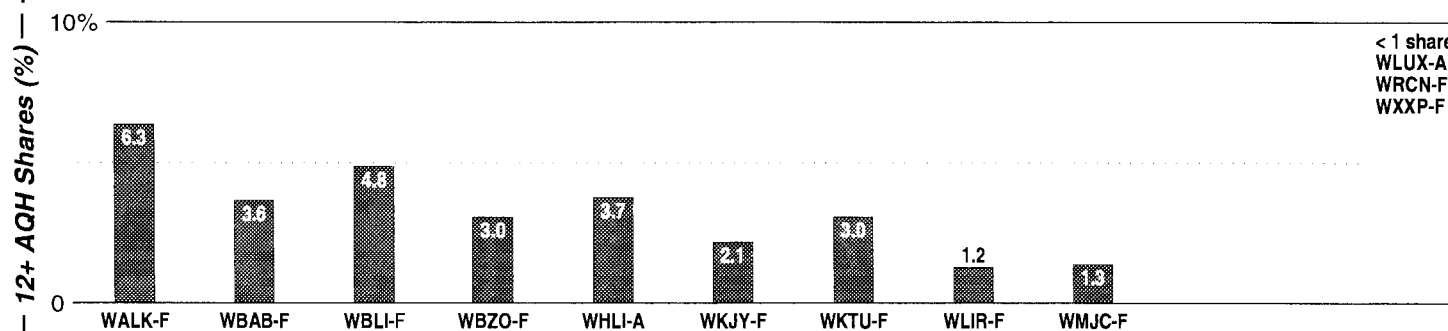

Nassau-Suffolk (Cont.)

Metro Rank: **18** Pop: **2,694,304** Retail: **$32.731B** Gross Rev: **$52.6M** HH Inc: **$64,818** ↑