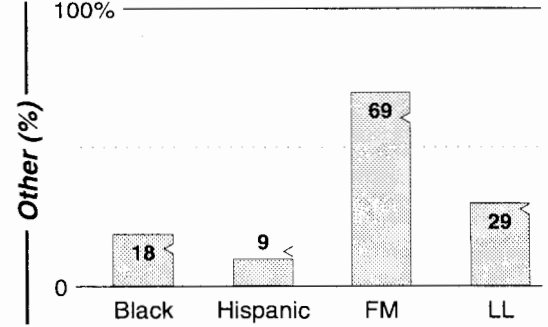

Lawton, OK

Metro Rank: **257** Pop: **111,838** Retail: **$0.936B** Gross Rev: **$3.4M** HH Inc: **$35,955** ↓