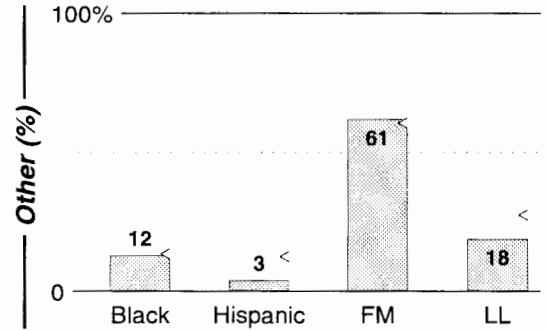

Buffalo-Niagara Falls, NY (Cont.)

Metro Rank: **45** Pop: **1,144,350** Retail: **$10.731B** Gross Rev: **$56.0M** HH Inc: **$39,363** ↓

Calls	General Manager	Address, City, State ZIP	Phone	Fax	Owner Phone
WBEN-AM	Greg Reid	500 Corporate Pkwy Ste 200, Buffalo, NY 14226	716-843-0600	716-832-2872	610-660-5610
WBLK-FM	Jeff Silver	14 Lafayette Sq Ste 1300, Buffalo, NY 14203	716-852-9393	716-852-9390	212-975-6500
WBUF-FM	Jeff Silver	14 Lafayette Sq Ste 1300, Buffalo, NY 14203	716-852-9292	716-852-9290	212-975-6500
WDCX-FM	Nevin Larson	625 Delaware Ave Ste 308, Buffalo, NY 14202	716-883-3010	716-883-3606	215-628-3500
WECK-AM	Jeff Silver	14 Lafayette Sq Ste 1200, Buffalo, NY 14203	716-852-7444	716-852-0537	212-975-6500
WEDG-FM	Bill Saurer	464 Franklin St, Buffalo, NY 14202	716-881-4555	716-884-2931	702-804-5200
WGR-AM	Greg Reid	500 Corporate Pkwy Ste 200, Buffalo, NY 14226	716-843-0600	716-832-2872	610-660-5610
WGRF-FM	Bill Saurer	464 Franklin St, Buffalo, NY 14202	716-881-4555	716-884-2931	702-804-5200
WHLD-AM	Eugene Hegedus	225 Delaware Ave, Buffalo, NY 14202	716-855-1270	716-855-4681	702-804-5200
WHTT-FM	Bill Saurer	464 Franklin St, Buffalo, NY 14202	716-881-4555	716-884-2931	702-804-5200
WJL-AM	Dennis Westberg	1224 Main St, Niagara Falls, NY 14301		716-284-6000	716-285-5795
WJYE-FM	Jeff Silver	14 Lafayette Sq Ste 1200, Buffalo, NY 14203	716-852-7444	716-852-0537	212-975-6500
WKSE-FM	Larry Robb	500 Corporate Pkwy Ste 200, Buffalo, NY 14226	716-843-0600	716-832-2872	610-660-5610
WLVL-AM	Richard Greene	PO Box 477, Lockport, NY 14095	716-433-5944	716-433-6588	716-433-5944
WMJQ-FM	Larry Robb	500 Corporate Pkwy Ste 200, Buffalo, NY 14226	716-843-0600	716-832-2872	610-660-5610
WMNY-AM	Bill Saurer	464 Franklin St, Buffalo, NY 14202	716-881-4555	716-884-2931	702-804-5200
WNED-AMFM	Donald Boswell	PO Box 1263, Buffalo, NY 14240	716-845-7000	716-845-7043	716-845-7000
WNUC-FM	John Casciani	5500 Main St, Williamsville, NY 14221	716-626-1077	716-626-1395	716-626-1077
WSPQ-AM	Kevin Bower	51 Franklin St, Springville, NY 14141	716-592-9500	716-592-9522	716-592-9500
WTOR-AM	Sima Birach	21700 Northwestern Hwy #1190, Southfield, MI 48075	248-557-3500	248-557-3241	248-557-3500
WUFO-AM	Philip Billingslea	89 Lasalle Ave, Buffalo, NY 14214	716-834-1080	716-837-1438	412-456-4008
WWKB-AM	Greg Reid	500 Corporate Pkwy Ste 200, Buffalo, NY 14226	716-843-0600	716-832-2872	610-660-5610
WWWS-AM	Larry Robb	500 Corporate Pkwy Ste 200, Buffalo, NY 14226	716-843-0600	716-832-2872	610-660-5610
WXRL-AM	Louis A. Shriver	PO Box 170, Lancaster, NY 14086	716-681-1313	716-681-7172	716-681-313
WYRK-FM	Jeff Silver	14 Lafayette Sq Ste 1200, Buffalo, NY 14203	716-852-7444	716-852-5683	212-975-6500