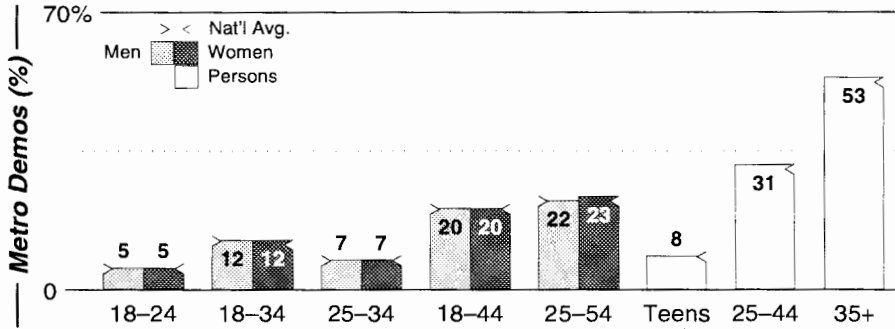

Cedar Rapids, IA

Metro Rank: **201** Pop: **184,766** Retail: **$2.725B** Gross Rev: **$14.5M** HH Inc: **$45,689** ↑