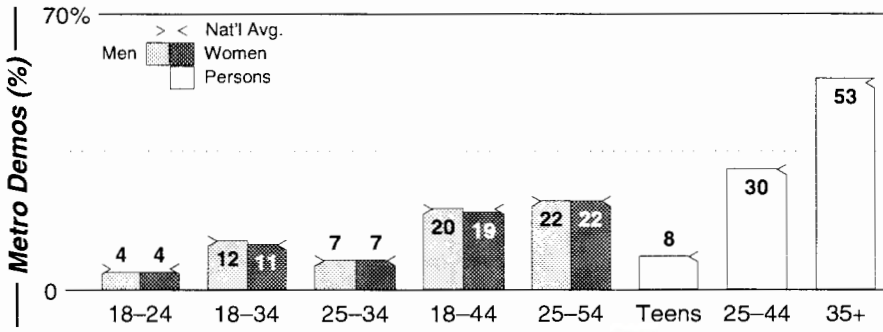

Panama City, FL

Metro Rank: **226** Pop: **151,646** Retail: **$2.058B** Gross Rev: **$6.4M** HH Inc: **$38,600** ↓