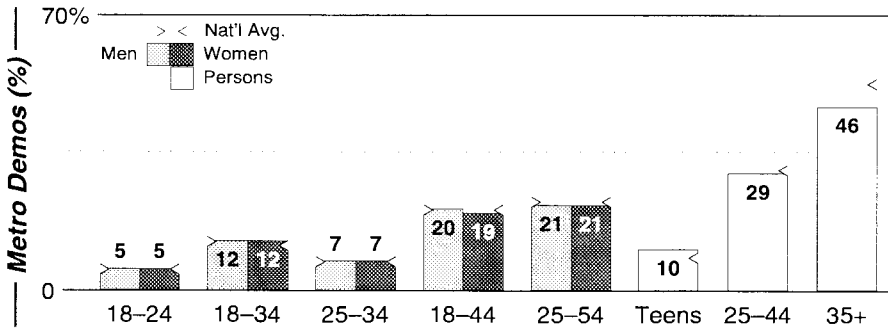

Fresno (Cont.)

Metro Rank: **65** Pop: **808,993** Retail: **$6.464B** Gross Rev: **$36.1M** HH Inc: **$35,975** ↓