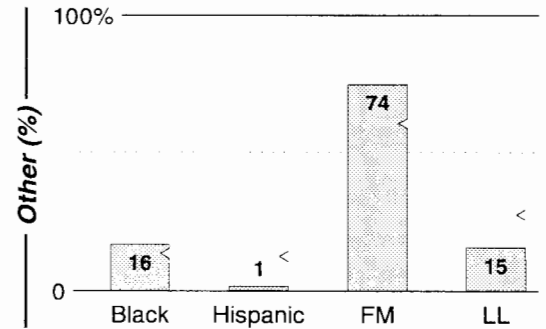

Nashville (Cont.)

Metro Rank: **43** Pop: **1,183,896** Retail: **$14.685B** Gross Rev: **$69.4M** HH Inc: **$51,587** ↑