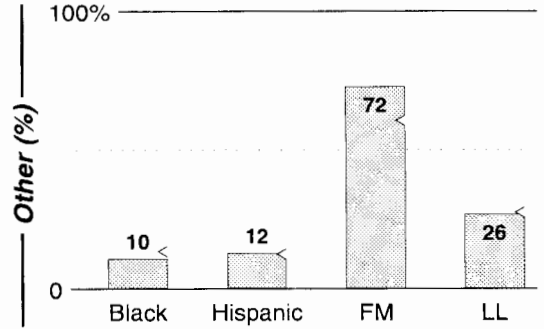

Wichita Falls, TX

Metro Rank: **242** Pop: **138,288** Retail: **$1.326B** Gross Rev: **$4.7M** HH Inc: **$39,777** ↓

Calls	FMT	City of License	Freq	PWR	HAAT	Combo	LMA	Rep	St	Owner	Acq	Price
KLUR	CTRY	Wichita Falls	99.9	100.0	830	b		Inter	63	Cumulus Bcstg Inc	9711	6,000 c1
KNIN	CHR	Wichita Falls	92.9	100.0	919	a			75	Apex Bcstg LLC	9710	2,000
KOLI	OLD	Electra	94.9	50.0	492	b		Inter	98	Cumulus Bcstg Inc	9806	238 cp
KQXC	AC	Wichita Falls	102.5	4.5	312	b		Inter	93	Cumulus Bcstg Inc	9711	c1
KTLT	AC	Wichita Falls	106.3	15.5 #	899	a		McGvn	84	Apex Bcstg LLC	9710	1,400
KWFS	CTRY	Wichita Falls	103.3	100.0	449	a		Crstl	61	Apex Bcstg LLC	9710	1,400 c2
KYYI	AOR	Burkburnett	104.7	92.0	1017	b		Inter	90	Cumulus Bcstg Inc	9711	c1

Calls	FMT	City of License	Freq	Day	Night	Combo	LMA	Rep	St	Owner	Acq	Price
KTUB	DARK	Wichita Falls	990	10.0 #	1.00				47	The Watch Inc	9706	275
KWFS	CTRY	Wichita Falls	1290	5.0	0.07	a		Crstl	48	Apex Bcstg LLC	9710	c2

Calls	General Manager	Address, City, State ZIP	Phone	Fax	Owner Phone
KLUR-FM	Jim Marks	4302 Call Field Rd, Wichita Falls, TX 76308	940-691-2311	940-696-2255	312-867-0091
KNIN-FM	Bob Payton	PO Box 787, Wichita Falls, TX 76307	940-763-1111	940-322-3166	215-233-5235
KOLI-FM	Jim Marks	4302 Call Field Rd, Wichita Falls, TX 76308	940-691-2311	940-696-2255	312-867-0091
KQXC-FM	Jim Marks	4302 Call Field Rd, Wichita Falls, TX 76308	940-691-2311	940-696-2255	312-867-0091
KTLT-FM	Bob Payton	PO Box 787, Wichita Falls, TX 76307	940-763-1111	940-322-3166	215-233-5235
KWFS-AMFM	Bob Payton	PO Box 787, Wichita Falls, TX 76307	940-763-1111	940-322-3166	215-233-5235
KYYI-FM	Jim Marks	4302 Call Field Rd, Wichita Falls, TX 76308	940-696-3401	940-691-5855	312-867-0091