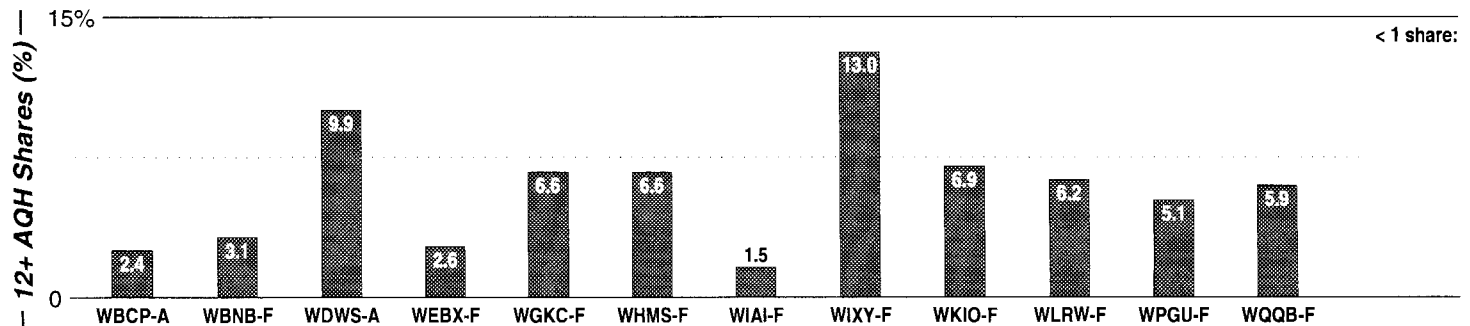

Calls	General Manager	Address, City, State ZIP	Phone	Fax	Owner Phone
WBCP-AM	J W Pirtle	904 N 4th St Ste D, Champaign, IL 61820	217-359-1580	217-359-1583	217-359-1580
WBNS-FM	Tim Huelsing	400 N Broadway Ave, Urbana, IL 61801	217-367-1195	217-367-3291	401-726-1550
WDWS-AM	Steve Katzaterian	PO Box 3939, Champaign, IL 61826	217-351-5300	217-351-5385	217-351-5300
WEBX-FM	Jay O Conner	315 S State St, Champaign, IL 61820	217-355-2694	217-355-1034	401-726-1550
WGKC-FM	Tim Huelsing	400 N Broadway Ave, Urbana, IL 61801	217-367-1195	217-367-3291	401-726-1550
WGNN-FM	Mark Burns	PO Box 12345, Champaign, IL 61826	217-897-6333		217-897-6333
WHMS-FM	Steve Katzaterian	PO Box 3939, Champaign, IL 61826	217-351-5300	217-351-5385	217-351-5300
WIAI-FM	Jim Jones	4 N Vermilion St Ste 7, Danville, IL 61832	217-443-5500	217-443-6308	606-528-9600
WIXY-FM	Dale Weber	2603 W Bradley Ave, Champaign, IL 61821	217-352-4141	217-352-1256	313-886-7070
WJCI-AM	Keith Ayers	129 North Gerrard Street, Rantoul, IL 61866	217-893-1460		217-893-1460
WKIO-FM	Jeff Balding	504 S Neil St, Champaign, IL 61820	217-352-1040	217-356-3330	313-886-7070
WLRW-FM	Dale Weber	2603 W Bradley Ave, Champaign, IL 61821	217-352-4141	217-352-1256	313-886-7070
WPGU-FM	Andy Worthington	24 E Green St Ste 107, Champaign, IL 61820	217-244-3000	217-244-3001	217-244-3000
WQQB-FM	Tim Huelsing	400 N Broadway Ave, Urbana, IL 61801	217-367-1195	217-367-3291	401-726-1550