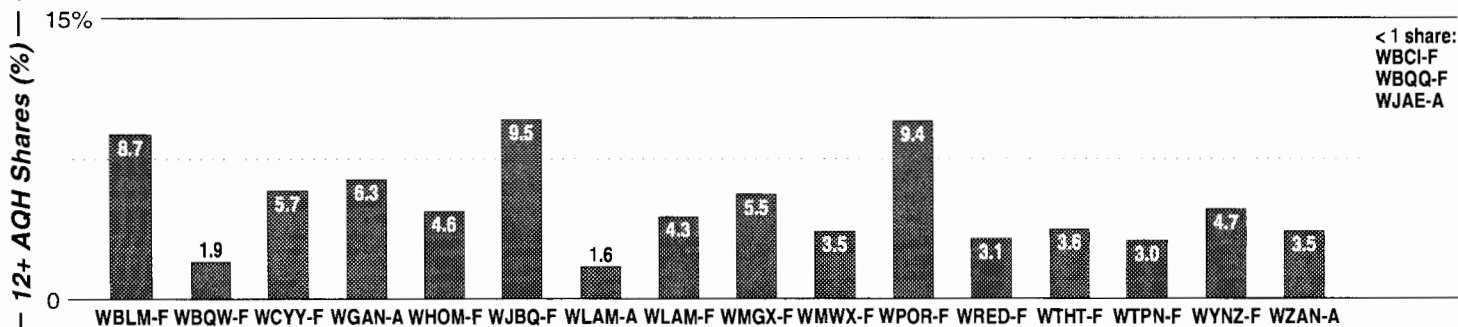

Portland, ME (Cont.)

Metro Rank: **160** Pop: **258,441** Retail: **$3.330B** Gross Rev: **$19.4M** HH Inc: **$46,612** ↑