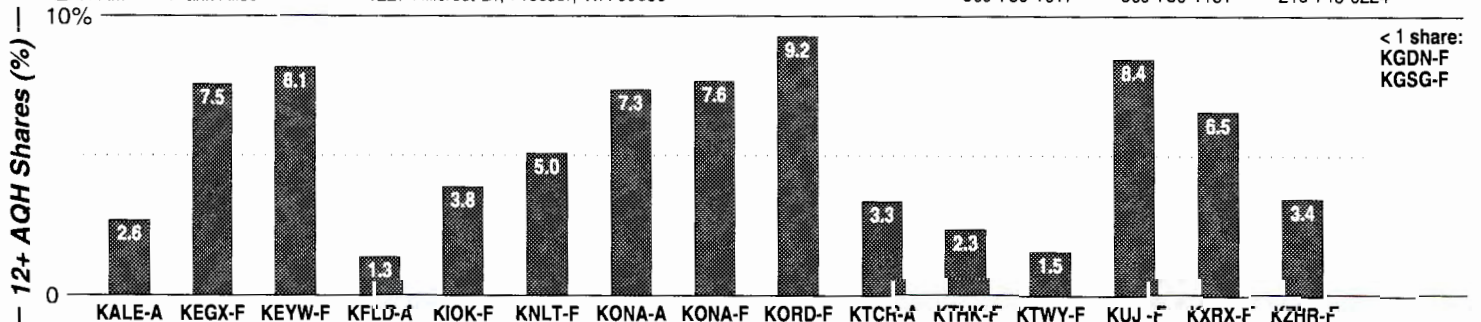

Calls	General Manager	Address, City, State ZIP	Phone	Fax	Owner Phone
KALE-AM	Terry Bailey	830 N Columbia Ctr Blvd Ste B2, Kennewick, WA 99336	509-783-0783	509-735-8627	425-653-2310
KEGX-FM	Terry Bailey	830 N Columbia Ctr Blvd Ste B2, Kennewick, WA 99336	509-783-0783	509-735-8627	425-653-2310
KEYW-FM	Eric Van Winkle	2621 West A St, Pasco, WA 99301	509-547-9791	509-735-9451	312-204-9900
KFLD-AM	Eric Van Winkle	2621 West A St, Pasco, WA 99301	509-547-9791	509-547-8509	312-204-9900
KGDN-FM	Thomas W. Read	PO Box 3258, Pasco, WA 99302	509-783-8600	509-448-3811	509-443-1000
KGSG-FM	Martin Gibbs	PO Box 2852, Pasco, WA 99302	509-547-5196	509-547-5203	509-547-5196
KIOK-FM	Terry Bailey	830 N Columbia Ctr Blvd Ste B2, Kennewick, WA 99336	509-783-0783	509-735-8627	425-653-2310
KNLT-FM	Terry Bailey	830 N Columbia Ctr Blvd Ste B2, Kennewick, WA 99336	509-783-0783	509-735-8627	541-432-3555
KONA-AMFM	Dean W. Mitchell	PO Box 2623, Pasco, WA 99302	509-547-1618	509-547-1618	509-547-1618
KORD-FM	Eric Van Winkle	2621 West A St, Pasco, WA 99301	509-547-9791	509-547-8509	312-204-9900
KTCR-AM	Terry Bailey	830 N Columbia Ctr Blvd Ste B2, Kennewick, WA 99336	509-783-0783	509-735-8627	425-653-2310
KTHK-FM	Eric Van Winkle	2621 West A St, Pasco, WA 99301	509-547-9791	509-547-8509	312-204-9900
KTWY-FM	Joe Gonzalez	PO Box 1641, Walla Walla, WA 99362	509-525-9022	509-522-2046	509-525-9022
KUJ-FM	Tom Hodgins	RR 5 Box 513, Walla Walla, WA 99362	509-527-1000	509-529-5534	509-527-1000
KXRX-FM	Eric Van Winkle	2621 West A St, Pasco, WA 99301	509-547-9791	509-547-8509	312-204-9900
KZHR-FM	Joe Gonzalez	PO Box 1641, Walla Walla, WA 99362	509-525-0434	509-522-2046	509-525-9022
KZXR-AM	Frank Allec	1227 Hillcrest Dr, Prosser, WA 99350	509-786-1017	509-786-1181	213-745-6224