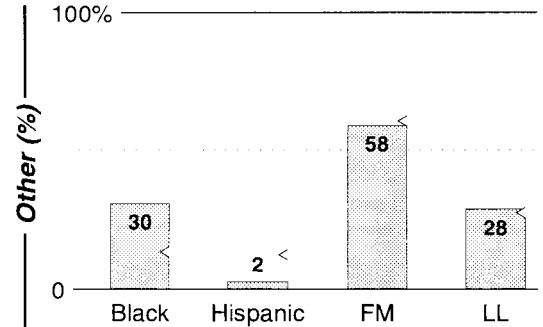

Brunswick, GA

Metro Rank: **275** Pop: **68,377** Retail: **$0.935B** Gross Rev: **$3.6M** HH Inc: **$42,864** ↓