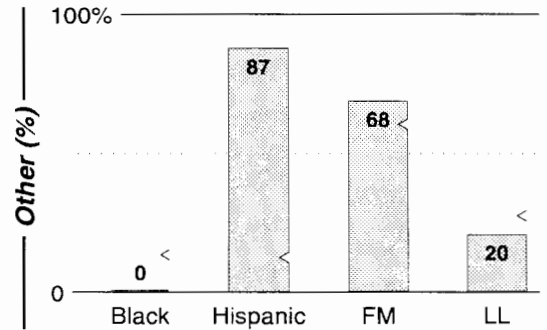

McAllen-Brownsville-Harlingen, TX (Cont.)

Metro Rank: **63** Pop: **885,541** Retail: **$6.239B** Gross Rev: **$18.2M** HH Inc: **$30,709** ↓

Calls	General Manager	Address, City, State ZIP	Phone	Fax	Owner Phone
KBFM-FM	Steve Stephenson	1011 E Frontage Rd Ste V, Alamo, TX 78516	956-702-7070	956-702-7700	312-867-0091
KBIC-FM	Enrique Garza	PO Box 1290, Weslaco, TX 78599	956-968-7777	956-968-5143	956-968-7777
KBOR-AMFM	Edgar Trevino	1050 Macintosh St, Brownsville, TX 78521	956-544-1600	956-544-0311	956-544-1600
KESO-FM	Ric Wade	PO Box 3907, South Padre Island, TX 78597	956-761-2270	956-761-1656	830-542-9161
KFRQ-FM	Danny Fletcher	901 E Pike Blvd, Weslaco, TX 78596	956-968-1548	956-968-1643	972-702-7371
KGBT-AMFM	Joe Moraes	200 S 10th St Ste 600, McAllen, TX 78501	956-631-5499	956-631-0090	214-525-7700
KILM-FM	Joe Garza	1 Paseo del Prado Bldg 102, Edinburg, TX 78539	956-686-8170	956-686-8415	956-686-8170
KIRT-AM	Humberto Pedraza	608 S 10th St, McAllen, TX 78501	956-686-1580	956-668-0370	956-686-1580
KIWW-FM	Joe Moraes	200 S 10th St Ste 600, McAllen, TX 78501	956-631-5499	956-631-0090	214-525-7700
KJJA-FM	Eloy Bernal	PO Box 252, McAllen, TX 78505	956-686-6382	956-686-2999	956-686-6382
KKPS-FM	Danny Fletcher	901 E Pike Blvd, Weslaco, TX 78596	956-968-1548	956-968-1643	972-702-7371
KQXX-AM	Edgar Trevino	1050 Macintosh St, Brownsville, TX 78521	956-544-1600	956-544-0311	956-544-1600
KRGE-AM	Enrique Garza	PO Box 1290, Weslaco, TX 78599	956-968-7777	956-968-5143	956-968-7777
KRIO-AM	Geronimo Disla	4300 S Business Hwy 281, Edinburg, TX 78539	956-383-3845	956-380-8156	956-686-3147
KSOX-AM	Jose Luis Munoz	1 Paseo del Prado Bldg 102, Edinburg, TX 78539	956-686-8170	956-686-8415	
KTEX-FM	Steve Stephenson	1011 E Frontage Rd Ste V, Alamo, TX 78516	956-702-7070	956-702-7700	312-867-0091
KTJN-FM	Edgar Trevino	1050 Macintosh St, Brownsville, TX 78521	956-544-1600	956-544-0311	956-544-1600
KUBR-AM	Eloy Bernal	PO Box 252, McAllen, TX 78505	956-686-6382	956-686-2999	956-686-6382
KURV-AM	Lance Hawkins	2921N Closner Blvd., Edinburg, TX 78539	956-383-2777	956-383-2570	956-383-2777
KVJY-AM	Allejandro S. ez	201 S 15th St Suite 300, McAllen, TX 78501	956-668-8585	956-668-9996	305-463-5000
KVLY-FM	Danny Fletcher	901 E Pike Blvd, Weslaco, TX 78596	956-968-1548	956-968-1643	972-702-7371
KVPA-FM	Charles Trubb	PO Box 2010, South Padre Island, TX 78597		956-761-4314	956-761-5505
KZSP-FM	Ric Wade	PO Box 3907, South Padre Island, TX 78597	956-761-2270	956-761-1656	830-542-9161