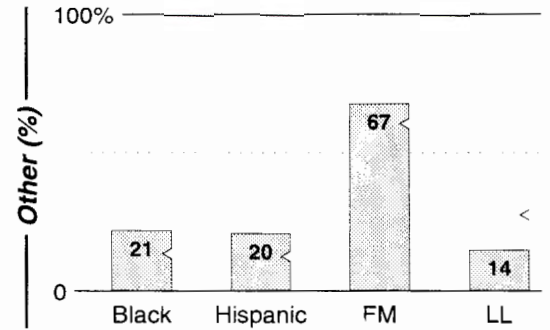

New York (Cont.)

Metro Rank: **1** Pop: **17,048,422** Retail: **$150.381B** Gross Rev: **$729.0M** HH Inc: **$57,086** ↑