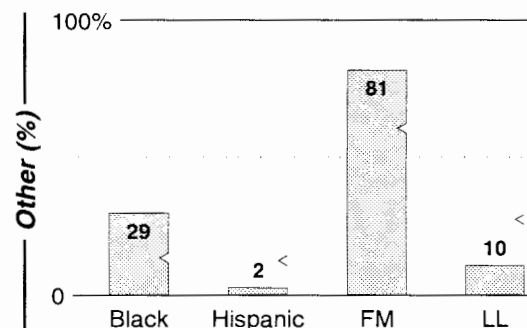

Lafayette, LA (Cont.)

Metro Rank: **100** Pop: **503,586** Retail: **$5.223B** Gross Rev: **$14.4M** HH Inc: **$36,960** ↓

Calls	General Manager	Address, City, State ZIP	Phone	Fax	Owner Phone
KAJN-FM	Barry Thompson, Sr	PO Box 1469, Crowley, LA 70527	337-783-1560	337-783-1674	318-783-1560
KANE-AM	Art Suberbielle	2316 E Main St, New Iberia, LA 70560	337-365-3434	337-367-5385	318-365-3434
KBON-FM	Paul Marx	109 S 2nd St, Eunice, LA 70535	337-546-0007	337-546-0097	318-546-0007
KDYS-AM	Mary Galyean	PO Box 3345, Lafayette, LA 70502	337-232-1311	337-233-3779	702-804-5200
KEUN-AM	Karl Rene DeRouen	330 W Laurel Ave, Eunice, LA 70535	337-457-3041	337-457-3081	318-457-3041
KFMV-FM	Jenelle Chargois	413 Jefferson St, Lafayette, LA 70501	337-233-4262	337-235-9681	
KFTE-FM	Mike Grimsley	1749 Bertrand Dr, Lafayette, LA 70506	337-232-2242	337-234-7360	337-237-1142
KFXZ-FM	Keith Moncrieffe	3225 Ambassador Caffery Pkwy, Lafayette, LA 70506	337-981-0106	337-988-0443	702-804-5200
KJCB-AM	Jenelle Chargois	413 Jefferson St, Lafayette, LA 70501	337-235-9681	337-233-4262	318-233-4262
KJJB-FM	Karl Rene DeRouen	330 W Laurel Ave, Eunice, LA 70535	337-457-3041	337-457-3081	318-457-3041
KLTW-FM	Phil Lizotte	320 N Parkerson Ave, Crowley, LA 70526	337-783-2520	337-267-4386	318-783-2520
KMDL-FM	Mike Grimsley	1749 Bertrand Dr, Lafayette, LA 70506	337-232-2242	337-234-7360	337-237-1142
KNEK-AMFM	Keith Moncrieffe	3225 Ambassador Caffery Pkwy, Lafayette, LA 70506	337-981-0106	337-988-0443	702-804-5200
KNIR-AM	Donald Bonin	PO Box 12948, New Iberia, LA 70562	337-365-6651	337-365-6314	337-365-6651
KOGM-FM	Johnny Wright	PO Box 1150, Opelousas, LA 70571	337-942-2633	337-942-2635	318-942-2633
KPEL-AMFM	Mike Grimsley	1749 Bertrand Dr, Lafayette, LA 70506	337-232-2242	337-234-7360	337-237-1142
KQIS-FM	Phil Lizotte	320 N Parkerson Ave, Crowley, LA 70526	337-783-2520	337-783-5744	318-783-2520
KROF-AM	Mike Grimsley	1749 Bertrand Dr, Lafayette, LA 70506	337-232-2242	337-234-7360	337-237-1142
KRRQ-FM	Keith Moncrieffe	3225 Ambassador Caffery Pkwy, Lafayette, LA 70506	337-981-0106	337-988-0443	702-804-5200
KRXZ-FM	Mike Grimsley	1749 Bertrand Dr, Lafayette, LA 70506	337-232-2242	337-234-7360	337-237-1142
KSIG-AM	Phil Lizotte	320 N Parkerson Ave, Crowley, LA 70526	337-783-2520	337-783-5744	318-783-2520
KSLO-AM	Johnny Wright	PO Box 1150, Opelousas, LA 70571	337-942-2633	337-942-2635	318-942-2633
KSMB-FM	Mary Galyean	PO Box 3345, Lafayette, LA 70502	337-232-1311	337-233-3779	702-804-5200
KTDY-FM	Mike Grimsley	1749 Bertrand Dr, Lafayette, LA 70506	337-232-2242	337-234-7360	337-237-1142
KVOL-AMFM	Mary Galyean	PO Box 3345, Lafayette, LA 70502	337-232-1311	337-233-3779	702-804-5200
KXKC-FM	Donald Bonin	PO Box 12948, New Iberia, LA 70562	337-365-6651	337-365-6314	337-365-6651