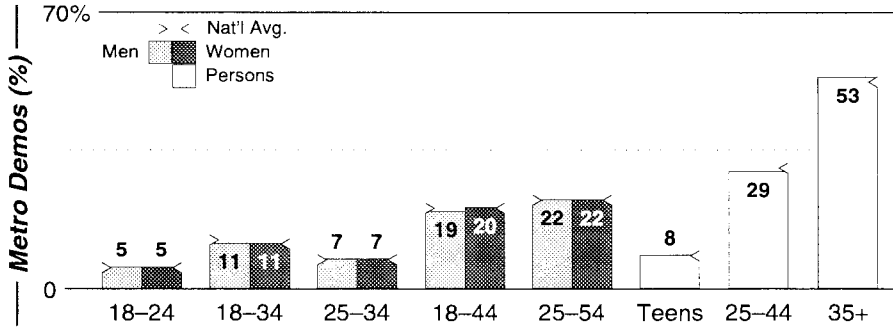

Dayton, Ohio (Cont.)

Metro Rank: **56** Pop: **987,339** Retail: **$10.835B** Gross Rev: **$40.0M** HH Inc: **$45,544** ↑

Calls	General Manager	Address, City, State ZIP	Phone	Fax	Owner Phone
WBKI-FM	Rick Porter	101 Pine St, Dayton, OH 45402	937-224-1137	937-224-3667	606-655-2267
WBLY-AM	Jeff Yontz	1529 Miracle Mile, Springfield, OH 45503	937-390-1693	937-399-8767	937-399-4955
WBTT-FM	Rick Porter	101 Pine St, Dayton, OH 45402	937-224-1137	937-224-3667	606-655-2267
WBZI-AM	Joe Mullins	486 West 2nd St, Xenia, OH 45385	937-372-3531	937-372-3508	937-372-3531
WCLR-FM	Donna Hall	1414 Wilmington Ave, Dayton, OH 45420	802-288-1033		404-843-5000
WCTM-AM	Stanley Coning	320 Woodside Dr, West Alexandria, OH 45381	937-456-3200		937-456-3200
WDAO-AM	Jim Johnson	1012 W 3rd St, Dayton, OH 45407	937-222-9326	937-461-6100	937-222-9326
WFCJ-FM	Mr.Claire D Miller	PO Box 93.7, Dayton, OH 45449	937-866-2471	937-866-2062	937-866-2471
WGNZ-AM	Norm Livingston	PO Box 1100, Dayton, OH 45405	937-454-9000	937-454-1980	937-454-9000
WGTF-FM	Don Griffin	717 E David Rd, Dayton, OH 45429	937-294-5858	937-297-5233	513-679-6006
WHIO-AM	Donna Hall	1414 Wilmington Ave, Dayton, OH 45420	937-259-2111	937-259-2168	404-843-5000
WHKO-FM	Donna Hall	1414 Wilmington Ave, Dayton, OH 45420	937-259-2111	937-259-2168	404-843-5000
WING-AMFM	Don Griffin	717 E David Rd, Dayton, OH 45429	937-294-5858	937-297-5233	513-679-6006
WIZE-AM	Rick Porter	101 Pine St, Dayton, OH 45402	937-224-1137	937-224-3667	606-655-2267
WKSJ-FM	Don Griffin	PO Box 641410, Cincinnati, OH 45264	937-399-5300	937-399-3661	513-679-6006
WLQT-FM	Rick Porter	101 Pine St, Dayton, OH 45402	937-224-1137	937-224-3667	606-655-2267
WMMX-FM	Rick Porter	101 Pine St, Dayton, OH 45402	937-224-1137	937-224-3667	606-655-2267
WONE-AM	Rick Porter	101 Pine St, Dayton, OH 45402	937-224-1137	937-224-3667	606-655-2267
WPFB-AMFM	Douglas Braden	4505 Central Ave, Middletown, OH 45044	513-422-3625	513-424-9732	513-422-3625
WPTW-AM	Tom Pierce	1625 Covington Ave., Pique, OH 45356	937-773-3513	937-773-4345	614-898-5080
WRNB-FM	R. Hawes-Saunders	211 S Main St Ste 1200, Dayton, OH 45402	937-222-9768	937-222-1935	937-439-3930
WROU-FM	R. Hawes-Saunders	211 S Main St Ste 1200, Dayton, OH 45402	937-222-9768	937-223-5687	937-439-3930
WTUE-FM	Rick Porter	101 Pine St, Dayton, OH 45402	937-224-1137	937-224-3667	606-655-2267
WXEG-FM	Rick Porter	101 Pine St, Dayton, OH 45402	937-224-1137	937-224-3667	606-655-2267
WZLR-FM	Donna Hall	1414 Wilmington Ave, Dayton, OH 45420	937-259-2111	937-890-9572	404-843-5000