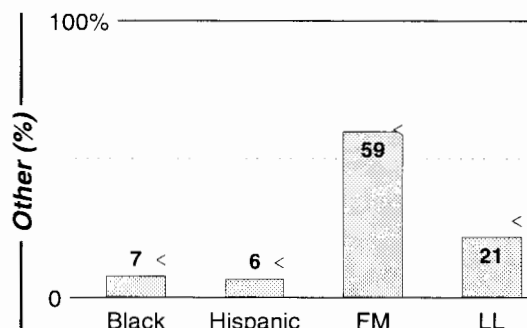

Boston (Cont.)

Metro Rank: **8** Pop: **4,392,151** Retail: **$46.782B** Gross Rev: **$312.4M** HH Inc: **$56,295** ↑