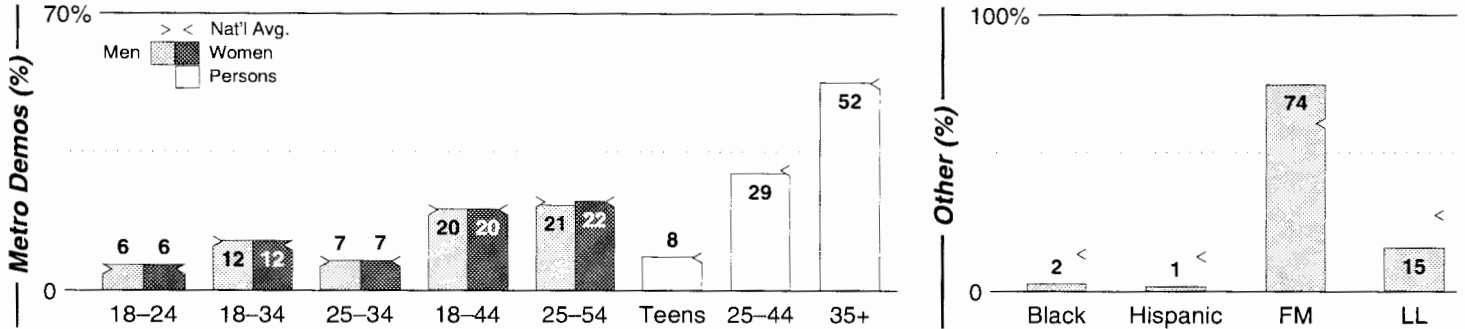

Springfield, MO

Metro Rank: **146** Pop: **311,478** Retail: **$5.088B** Gross Rev: **$19.0M** HH Inc: **$39,994** ↓