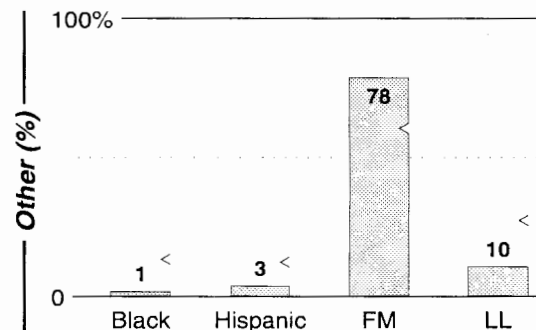

Billings, MT

Metro Rank: **245** Pop: **126,553** Retail: **$1.658B** Gross Rev: **$6.7M** HH Inc: **$39,197** ↓