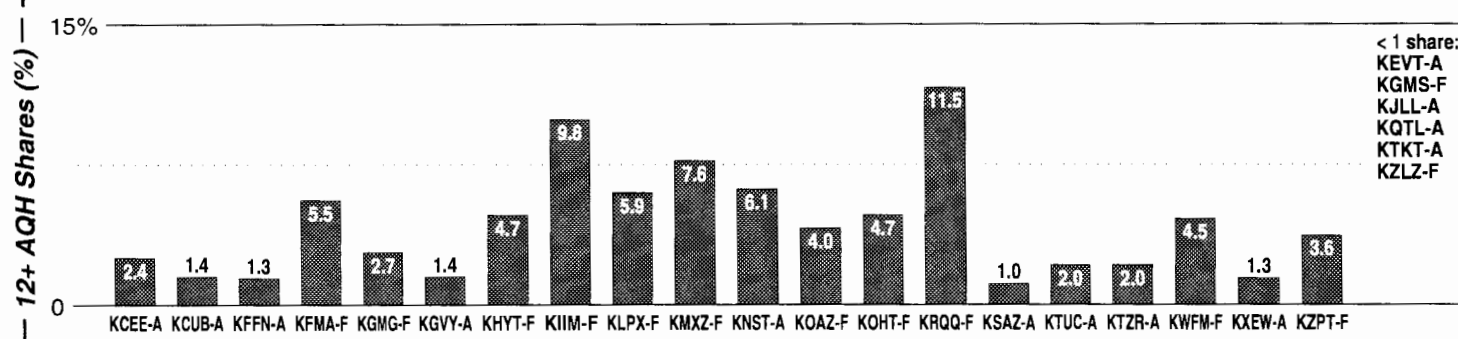

Tucson, AZ (Cont.)

Metro Rank: **61** Pop: **844,234** Retail: **$8.069B** Gross Rev: **$38.9M** HH Inc: **$37,291** ↓