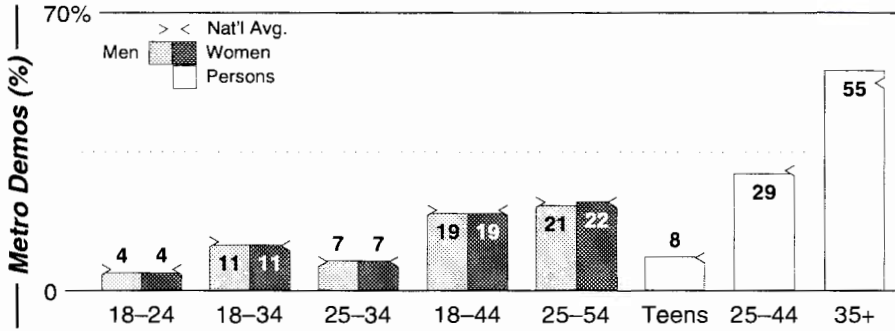

Buffalo-Niagara Falls, NY (Cont.)

Metro Rank: **45** Pop: **1,144,350** Retail: **$10.731B** Gross Rev: **$56.0M** HH Inc: **$39,363** ↓

Calls	General Manager	Address, City, State ZIP	Phone	Fax	Owner Phone
WBEN-AM	Greg Reid	500 Corporate Pkwy Ste 200, Buffalo, NY 14226	716-843-0600	716-832-2872	610-660-5610
WBLK-FM	Jeff Silver	14 Lafayette Sq Ste 1300, Buffalo, NY 14203	716-852-9393	716-852-9390	212-975-6500
WBUF-FM	Jeff Silver	14 Lafayette Sq Ste 1300, Buffalo, NY 14203	716-852-9292	716-852-9290	212-975-6500
WDCX-FM	Nevin Larson	625 Delaware Ave Ste 308, Buffalo, NY 14202	716-883-3010	716-883-3606	215-628-3500
WECK-AM	Jeff Silver	14 Lafayette Sq Ste 1200, Buffalo, NY 14203	716-852-7444	716-852-0537	212-975-6500
WEDG-FM	Bill Saurer	464 Franklin St, Buffalo, NY 14202	716-881-4555	716-884-2931	702-804-5200
WGR-AM	Greg Reid	500 Corporate Pkwy Ste 200, Buffalo, NY 14226	716-843-0600	716-832-2872	610-660-5610
WGRF-FM	Bill Saurer	464 Franklin St, Buffalo, NY 14202	716-881-4555	716-884-2931	702-804-5200
WHLD-AM	Eugene Hegedus	225 Delaware Ave, Buffalo, NY 14202	716-855-1270	716-855-4681	702-804-5200
WHTT-FM	Bill Saurer	464 Franklin St, Buffalo, NY 14202	716-881-4555	716-884-2931	702-804-5200
WJL-AM	Dennis Westberg	1224 Main St, Niagara Falls, NY 14301		716-284-6000	716-285-5795
WJYE-FM	Jeff Silver	14 Lafayette Sq Ste 1200, Buffalo, NY 14203	716-852-7444	716-852-0537	212-975-6500
WKSE-FM	Larry Robb	500 Corporate Pkwy Ste 200, Buffalo, NY 14226	716-843-0600	716-832-2872	610-660-5610
WLVL-AM	Richard Greene	PO Box 477, Lockport, NY 14095	716-433-5944	716-433-6588	716-433-5944
WMJQ-FM	Larry Robb	500 Corporate Pkwy Ste 200, Buffalo, NY 14226	716-843-0600	716-832-2872	610-660-5610
WMNY-AM	Bill Saurer	464 Franklin St, Buffalo, NY 14202	716-881-4555	716-884-2931	702-804-5200
WNED-AMFM	Donald Boswell	PO Box 1263, Buffalo, NY 14240	716-845-7000	716-845-7043	716-845-7000
WNUC-FM	John Casciani	5500 Main St, Williamsville, NY 14221	716-626-1077	716-626-1395	716-626-1077
WSPQ-AM	Kevin Bower	51 Franklin St, Springville, NY 14141	716-592-9500	716-592-9522	716-592-9500
WTOR-AM	Sima Birach	21700 Northwestern Hwy #1190, Southfield, MI 48075	248-557-3500	248-557-3241	248-557-3500
WUFO-AM	Philip Billingslea	89 Lasalle Ave, Buffalo, NY 14214	716-834-1080	716-837-1438	412-456-4008
WWKB-AM	Greg Reid	500 Corporate Pkwy Ste 200, Buffalo, NY 14226	716-843-0600	716-832-2872	610-660-5610
WWWS-AM	Larry Robb	500 Corporate Pkwy Ste 200, Buffalo, NY 14226	716-843-0600	716-832-2872	610-660-5610
WXRL-AM	Louis A. Shriver	PO Box 170, Lancaster, NY 14086	716-681-1313	716-681-7172	716-681-313
WYRK-FM	Jeff Silver	14 Lafayette Sq Ste 1200, Buffalo, NY 14203	716-852-7444	716-852-5683	212-975-6500