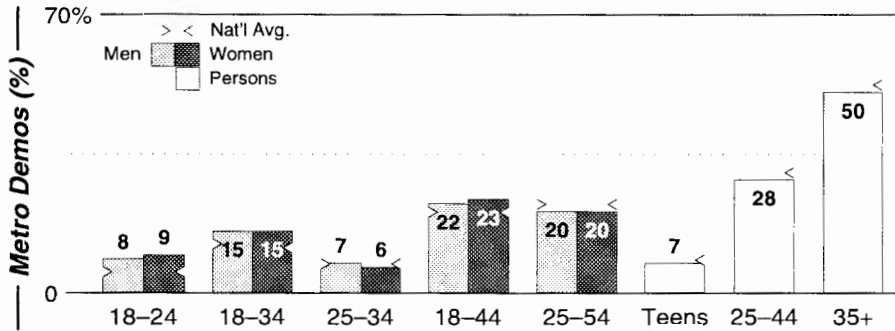

Harrisonburg, VA

Metro Rank: **260** Pop: **100,901** Retail: **$1.340B** Gross Rev: **$7.1M** HH Inc: **$39,629** ↓