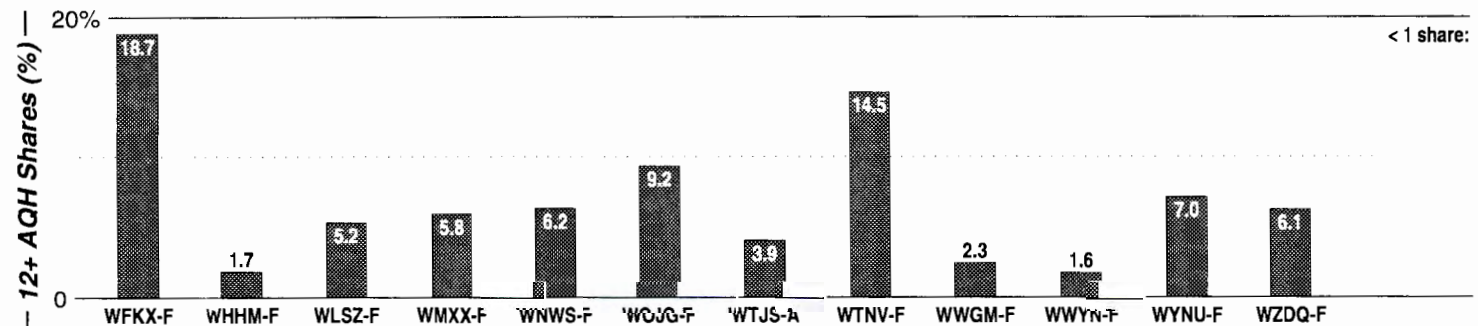

Calls	General Manager	Address, City, State ZIP	Phone	Fax	Owner Phone
WDXI-AM	Gerald Hunt	PO Box 3845, Jackson, TN 38303	901-427-9611	901-424-1321	901-427-9611
WFKX-FM	James E. Wolfe, Jr.	425 E Chester St, Jackson, TN 38301	901-427-9616	901-427-9302	904-255-9300
WHHM-FM	Wanda Smith	PO Box 203, Henderson, TN 38340	901-989-5981	901-989-4516	904-255-9300
WJAK-AM	James E. Wolfe, Jr.	425 E Chester St, Jackson, TN 38301	901-424-0102	901-424-2473	901-427-9616
WLSZ-FM	Darrell Boyd Sr	PO Box 488, Humboldt, TN 38343	901-784-1190	901-784-4033	901-784-1190
WMXX-FM	Gerald Hunt	PO Box 3845, Jackson, TN 38303	901-427-9611	901-424-1321	901-427-9611
WNWS-FM	Larry Wood	101 N Highland Ave Fl 3, Jackson, TN 38301	901-423-8316	901-423-8304	901-427-9711
WOJG-FM	Johnny Shaw	PO Box 191, Bolivar, TN 38008	901-658-3690	901-658-3408	901-658-3690
WTJS-AM	Glen Powers	122 Radio Rd, Jackson, TN 38301	901-427-3316	901-427-4576	214-922-8700
WTVN-FM	Glen Powers	122 Radio Rd, Jackson, TN 38301	901-427-3316	901-427-4576	214-922-8700
WWGM-FM	Lacy Ennis	PO Box 2767, Suite 302, Jackson, TN 38302	901-664-9090	901-663-9804	901-663-3931
WWYN-FM	Don Benefield	68 Federal Dr, Jackson, TN 38305	901-352-2212	901-664-5545	904-255-9300
WYNU-FM	Glen Powers	122 Radio Rd, Jackson, TN 38301	901-427-3316	901-664-7345	214-922-8700
WZDQ-FM	James E. Wolfe, Jr.	425 E Chester St, Jackson, TN 38301	901-424-0102	901-424-2473	904-255-9300