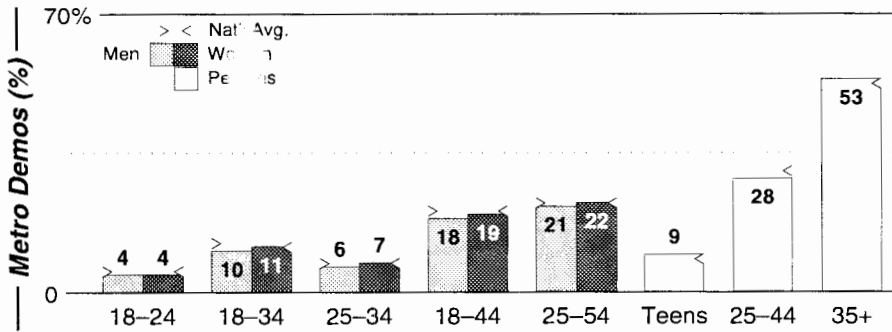

Owensboro, KY

Metro Rank: **266** Pop: **91,474** Retail: **$1.088B** Gross Rev: **$5.1M** HH Inc: **$36,729** ↓

Calls	FMT	City of License	Freq	PWR	HAAT	Combo	LMA	Rep	St	Owner	Acq	Price
WBIO	CTRY	Philpot	94.7	3.0	328	b			93	Cromwell Group		
WBKR	CTRY	Owensboro	92.5	96.0 #	1001	a			48	Brill Media Co	9307	2,700 c2
WIKY	MOR	Evansville	104.1	39.0	571			Katz	48	South Central Comm		
WKDQ	CTRY	Henderson	99.5	98.0	984			Crstl	47	Brill Media Co	9705	8,000 e
WKTG	AOR	Madisonville	93.9	35.0	584			RgRep	49	Sound Bcstrs Inc	7304	
WLME	OLD	Cannelton	102.9	12.5	466	b			90	Cromwell Group		
WQXQ	AC	Central City	101.9	100.0	669				56	Starlight Bcstg Co		
WSTO	CHR	Owensboro	96.1	100.0	1001	a		Crstl	48	Brill Media Co	9703	5,000 c1
WXCM	AOR	Whitesville	97.1	4.0	404	b			93	Cromwell Group		

Calls	FMT	City of License	Freq	Day	Night	Combo	LMA	Rep	St	Owner	Acq	Price
WKCM	REL	Hawesville	1160	2.5	1.00	b			72	Cromwell Group		
WOMI	MOR	Owensboro	1490	0.8	0.83	a		Crstl	38	Brill Media Co	9307	c2
WVJS	NOST	Owensboro	1420	5.0	1.00	a		Crstl	47	Brill Media Co	9703	c1

Calls	General Manager	Address, City, State ZIP	Phone	Fax	Owner Phone
WBIO-FM	Leonard Norcia	1115 Tamarack Rd Ste 500, Owensboro, KY 42301	270-683-5200	270-688-0108	615-361-7560
WBKR-FM	Gary Exline	PO Box 1390, Owensboro, KY 42302	270-683-1558	270-685-2500	812-423-6200
WKCM-AM	Leonard Norcia	PO Box 609, Hawesville, KY 42348	502-927-8121	502-927-8122	615-361-7560
WKTG-FM	Bob Kelly	PO Box 338, Madisonville, KY 42431	270-821-4096	270-821-5954	502-821-4096
WLME-FM	Leonard Norcia	1115 Tamarack Rd Ste 500, Owensboro, KY 42301	270-683-5200	270-688-0108	615-361-7560
WOMI-AM	Gary Exline	PO Box 1390, Owensboro, KY 42302	270-683-1558	270-685-2500	812-423-6200
WQXQ-FM	Andy Anderson	PO Box 471, Central City, KY 42330	502-754-3000	502-754-3710	502-754-3000
WVJS-AM	Gary Exline	PO Box 1390, Owensboro, KY 42302	270-686-0096	270-685-7098	812-423-6200
WXCM-FM	Leonard Norcia	1115 Tamarack Rd Ste 500, Owensboro, KY 42301	270-683-5200	270-927-8122	615-361-7560