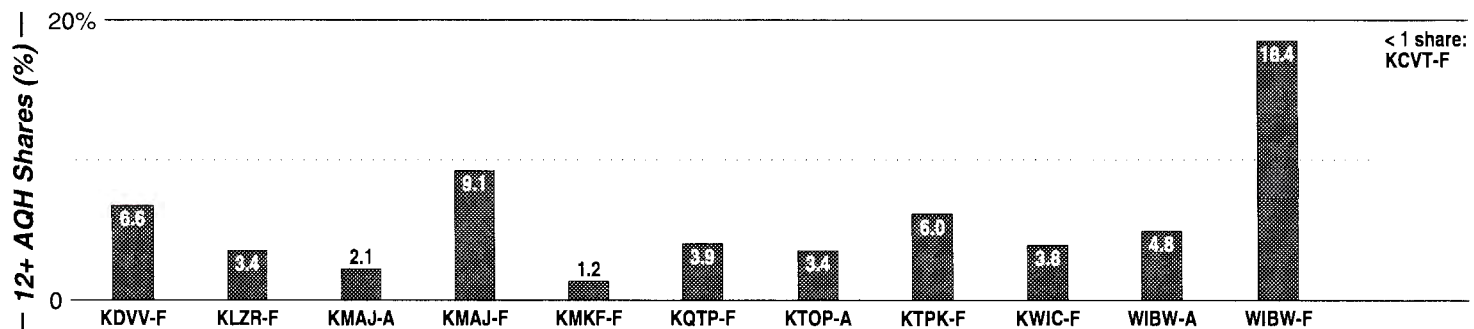

Calls	FMT	City of License	Freq	Day	Night	Combo	LMA	Rep	St	Owner	Acq	Price
KMAJ	NEWS	Topeka	1440	5.0	1.00	a		Inter	47	Cumulus Bcstg Inc	9810	d1
KTOP	NOST	Topeka	1490	1.0	1.00	a		Inter	47	Cumulus Bcstg Inc	9810	d1
WIBW	NEWS	Topeka	580	5.0	5.00	b		Katz	27	Morris Comm Corp	9612	g1

Calls	General Manager	Address, City, State ZIP	Phone	Fax	Owner Phone
KANS-FM	Marty Hill	1811 W 6th Ave, Emporia, KS 66801	316-343-9393	316-342-7617	316-343-9393
KCVT-FM	Richard P Bott, II	PO Box 185, Silver Lake, KS 66539	785-582-5440	785-582-5441	913-642-7770
KDVV-FM	Bill Reed	PO Box 4407, Topeka, KS 66604	785-272-2122	785-272-6219	312-867-0091
KMAJ-AMFM	Jay Cooper	PO Box 4407, Topeka, KS 66604	785-272-2122	785-272-6219	312-867-0091
KMKF-FM	Richard Wartell	2414 Casement Rd, Manhattan, KS 66502	785-776-1350	785-539-1000	785-776-1350
KQTP-FM	Jay Cooper	1237 SE 37th St, Topeka, KS 66605	785-232-0993	785-232-9993	312-867-0091
KTOP-AM	Jay Cooper	PO Box 4407, Topeka, KS 66604	785-272-2122	785-272-6219	312-867-0091
KTPK-FM	Terry Weinacht	2121 SW Chelsea Dr, Topeka, KS 66614	785-273-1069	785-273-0123	914-454-6453
KWIC-FM	Jay Cooper	1237 SE 37th St, Topeka, KS 66605	785-232-0993	785-232-9993	312-867-0091
WIBW-AMFM	Craig Colboch	5600 SW 6th Street, Topeka, KS 66606	785-272-3456	785-272-3536	706-724-0851