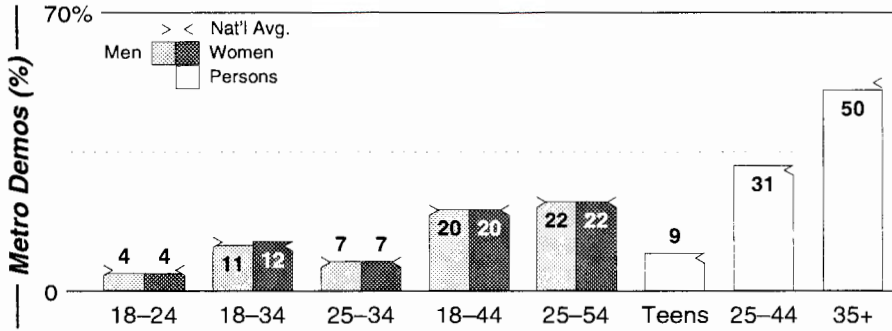

Sioux Falls, SD

Metro Rank: **210** Pop: **175,493** Retail: **$2.800B** Gross Rev: **$11.7M** HH Inc: **$50,934** ↑