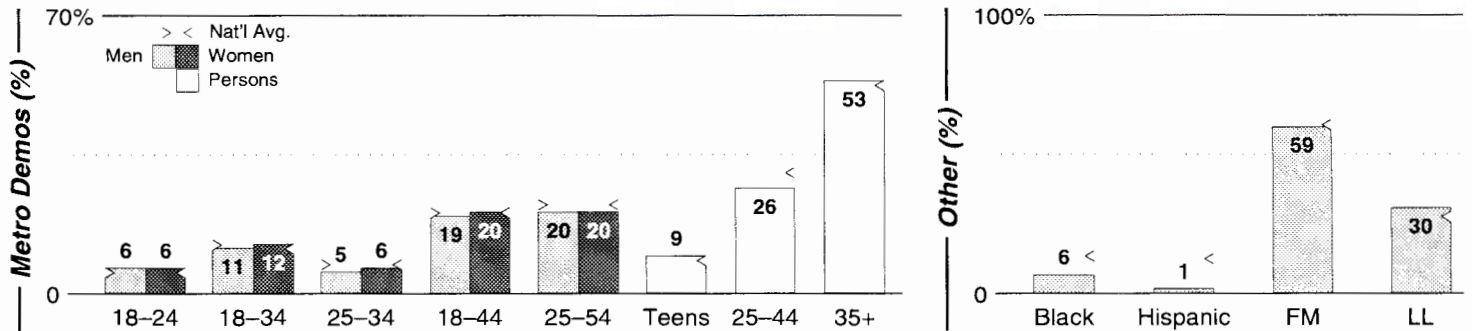

Waterloo-Cedar Falls, IA

Metro Rank: **233** Pop: **144,465** Retail: **$1.772B** Gross Rev: **$6.5M** HH Inc: **$40,266** ↓