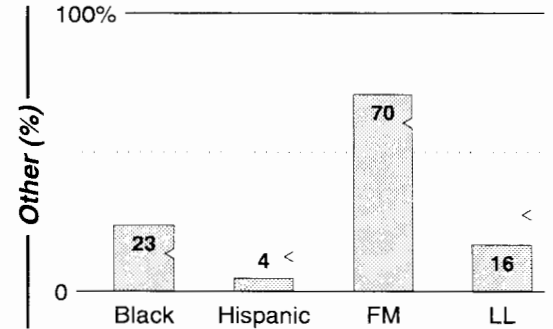

Jacksonville, FL (Cont.)

Metro Rank: **51** Pop: **1,113,156** Retail: **$12.245B** Gross Rev: **$53.7M** HH Inc: **$45,565** ↑