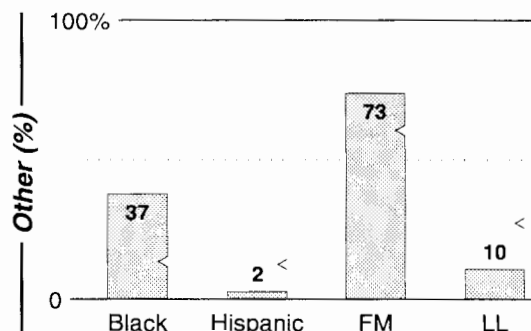

Shreveport, LA (Cont.)

Metro Rank: **130** Pop: **377,677** Retail: **$4.321B** Gross Rev: **$14.4M** HH Inc: **$39,212** ↓

Calls	General Manager	Address, City, State ZIP	Phone	Fax	Owner Phone
KASO-AM	Mike Cole	410 Lakeshore Dr, Minden, LA 71055	318-377-1240	318-377-4619	318-377-8478
KBCL-AM	Randy Alewyne	316-B Gregg Street, Shreveport, LA 71104	318-861-1070	318-861-1230	318-861-1070
KDKS-FM	Cary D. Camp	PO Box 7197, Shreveport, LA 71137	318-222-3122	318-459-1493	318-222-3122
KEEL-AM	David Macejko	PO Box 31130, Shreveport, LA 71130	318-688-1130	318-687-8574	606-655-2267
KFLO-AM	Tommy Moore	2097 N Hearne Ave, Shreveport, LA 71107	318-222-2744	318-425-7507	318-222-2744
KIOU-AM	Jean Fields	4149 George Rd, Shreveport, LA 71107	318-222-0272		417-581-5595
KITT-FM	David Macejko	PO Box 31130, Shreveport, LA 71130	318-688-1130	318-687-8574	606-655-2267
KLKL-FM	Cary D. Camp	PO Box 7197, Shreveport, LA 71137	318-222-3122	318-459-1493	202-861-0870
KMJJ-FM	Jerry Frentress	3109 Alexander Ave, Shreveport, LA 71104	318-865-5173	318-865-3657	312-867-0091
KNCB-AMFM	Ruby Collins	PO Box 1072, Vivian, LA 71082	318-375-3278	318-375-3329	318-375-3278
KOKA-AM	Cary D Camp	PO Box 7197, Shreveport, LA 71137	318-222-3122	318-459-1493	202-861-0870
KRMD-AMFM	Jerry Frentress	3109 Alexander Ave, Shreveport, LA 71104	318-865-5173	318-865-3657	312-867-0091
KRUF-FM	David Macejko	PO Box 31130, Shreveport, LA 71130	318-688-1130	318-687-8574	606-655-2267
KRVQ-FM	Cindy Delaney	PO Box 78137, Shreveport, LA 71137	318-222-0636	318-222-2957	318-798-7816
KSYR-FM	Cindy Delaney	PO Box 78137, Shreveport, LA 71137	318-222-0636	318-222-2957	318-798-7816
KTAL-FM	Amy Bloxom	3150 N Market St, Shreveport, LA 71107	318-425-2422	318-425-2486	318-425-2422
KTUX-FM	David Macejko	PO Box 31130, Shreveport, LA 71130	318-688-1130	318-687-8574	606-655-2267
KVKI-FM	David Macejko	PO Box 31130, Shreveport, LA 71130	318-688-1130	318-687-8574	606-655-2267
KWKH-AM	David Macejko	PO Box 31130, Shreveport, LA 71130	318-688-1130	318-687-8574	606-655-2267
KYLA-FM	Cary D Camp	PO Box 7197, Shreveport, LA 71137	318-222-3122	318-459-1493	318-222-3122

Contact Information