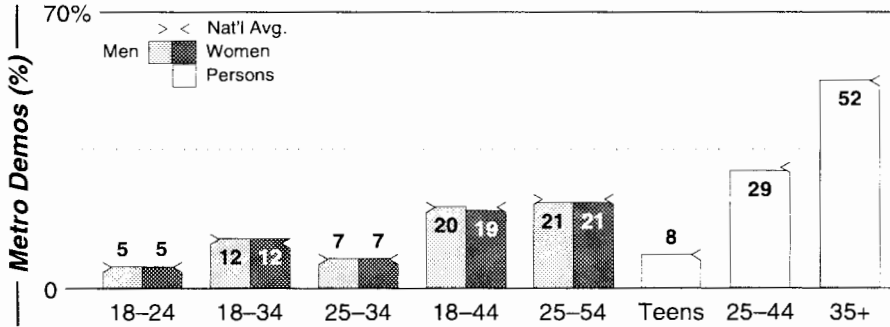

Lewiston-Auburn, ME

Metro Rank: **261** Pop: **101,581** Retail: **\$1.384B** Gross Rev: **\$1.7M** HH Inc: **\$38,144** ↓

Calls	FMT	City of License	Freq	PWR	HAAT	Combo	LMA	Rep	St	Owner	Acq	Price
WBLM	AOR	Portland	102.9	100.0 #	1431				67	Citadel Comm Corp	9909	
WJBQ	CHR	Portland	97.9	16.0	889			D&R	60	Citadel Comm Corp	9909	sw
WMWX	AC	Auburn	99.9	28.5	643	a		D&R	77	Radio Partners	9912 p	g3
WPOR	CTRY	Portland	101.9	33.0 #	604			McGvn	67	Saga Comm Inc	9606	10,000
WTHT	CTRY	Lewiston	107.5	91.0	929	a			73	Radio Partners	9912 p	na
WTOS	AOR	Skowhegan	105.1	50.0	2431			Inter	69	Cumulus Bcstg Inc	9806	2,200