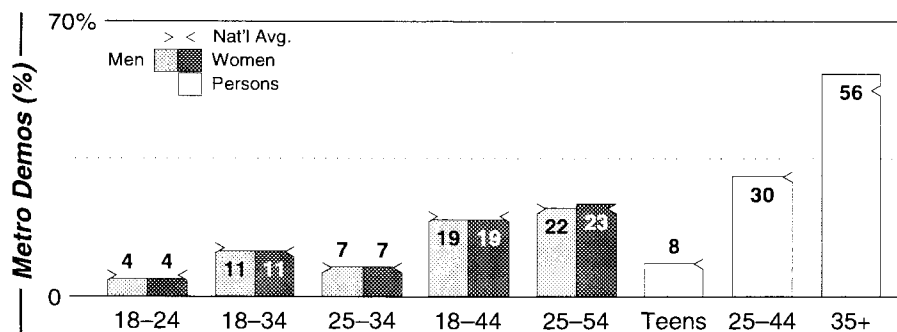

Nassau-Suffolk (Cont.)

Metro Rank: **18** Pop: **2,694,304** Retail: **$32.731B** Gross Rev: **$52.6M** HH Inc: **$64,818** ↑

Calls	General Manager	Address, City, State ZIP	Phone	Fax	Owner Phone
WALK-AMFM	Bill Edwards	66 Colonial Dr, Patchogue, NY 11772	516-475-5200	516-475-9016	214-922-8700
WBAB-FM	Kim Guthrie	555 Sunrise Hwy, West Babylon, NY 11704	516-587-1023	516-587-1282	404-843-5000
WBAZ-FM	Malcolm Kahn	PO Box 1200, Southold, NY 11971	516-765-1017	516-765-1662	516-765-1017
WBEA-FM	Zoe Kamitses	PO Box 7162, Amagansett, NY 11930	631-267-7800	631-267-1018	401-726-1550
WBLI-FM	Kim Guthrie	555 Sunrise Hwy, West Babylon, NY 11704	516-669-9254	516-376-0812	404-843-5000
WBSQ-FM	Malcolm Kahn	PO Box 1200, Southold, NY 11971	516-765-1017	516-765-1662	516-765-1017
WBZO-FM	Jane Bartsch	900 Walt Whitman Rd, Melville, NY 11747	516-423-6740	516-385-3292	617-527-0062
WDRE-FM	John Caracciolo	1103 Stewart Ave Fl 3, Garden City, NY 11530	516-222-1103	516-222-1391	516-228-6570
WEHM-FM	Zoe Kamitses	PO Box 7162, Amagansett, NY 11930	631-329-0010	631-267-1018	401-726-1550
WFOG-AM	Steve Hobbs	3241 Rt 112 Bld 7, Medford, NY 11763	631-451-1039	631-451-0891	617-527-0062
WGBB-AM	Joey Alcares	1850 Lansdowne Ave, Merrick, NY 11566	516-623-1240	516-955-9422	212-513-0233
WGSM-AM	David Widner	900 Walt Whitman Rd, Melville, NY 11747	516-423-6740	516-423-6750	617-527-0062
WHFM-FM	Kim Guthrie	555 Sunrise Hwy, West Babylon, NY 11704	631-283-9500	631-587-1282	404-843-5000
WHLI-AM	David Widner	1055 Franklin Ave Ste 306, Garden City, NY 11530	516-294-8400	516-746-0034	617-527-0062
WKJY-FM	David Widner	1055 Franklin Ave Ste 306, Garden City, NY 11530	516-294-8400	516-746-0034	617-527-0062
WLIM-AM	Jack Ellsworth	Woodside Ave, Patchogue, NY 11772	631-475-1580	631-475-1627	516-475-1580
WLIR-FM	John Caracciolo	1103 Stewart Ave Fl 3, Garden City, NY 11530	516-222-1103	516-222-1391	516-228-6570
WLNG-FM	Paul Sidney	PO Box 2000, Sag Harbor, NY 11963	631-725-2300	631-725-5897	516-725-2300
WLUX-AM	Stefan Rybak	425 Smith St, Farmingdale, NY 11735	516-845-5400	516-845-9589	516-845-5400
WLVG-FM	Dale Fedorchik	PO Box 1150, Riverhead, NY 11901	516-369-0100	516-727-8629	212-966-1059
WMJC-FM	Jane Bartsch	900 Walt Whitman Rd, Melville, NY 11747	516-423-6740	516-423-6750	617-527-0062
WNYG-AM	Marlon Brandt	404 Route 109, Babylon, NY 11704	516-587-4400	516-587-5400	212-966-1059
WRCN-FM	Steve Hobbs	3241 Rt 112 Bld 7, Medford, NY 11763	516-451-1039	516-451-0891	617-527-0062
WRIV-AM	Bruce Tria	PO Box 1390, Riverhead, NY 11901	516-727-1390	516-369-9748	516-727-1390
WTHE-AM	Abe Warshaw	260 E 2nd St, Mineola, NY 11501	516-742-1520	516-742-2878	201-837-0400
WWXY-FM	Carlos Rubio	11 Skyline Dr, Hawthorne, NY 10532	914-592-1071	914-592-7451	914-592-1071
WXXP-FM	John Caracciolo	1103 Stewart Ave Fl 3, Garden City, NY 11530	516-222-1103	516-222-1391	516-228-6570