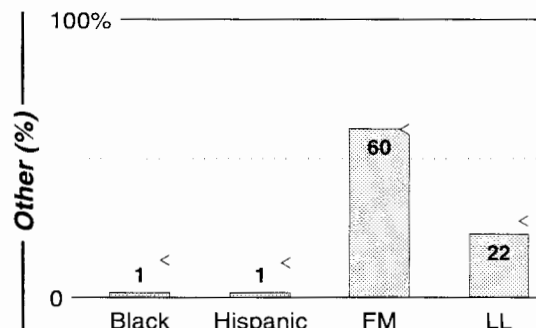

Altoona, PA

Metro Rank: **244** Pop: **130,476** Retail: **$1.800B** Gross Rev: **$5.3M** HH Inc: **$38,956** ↓