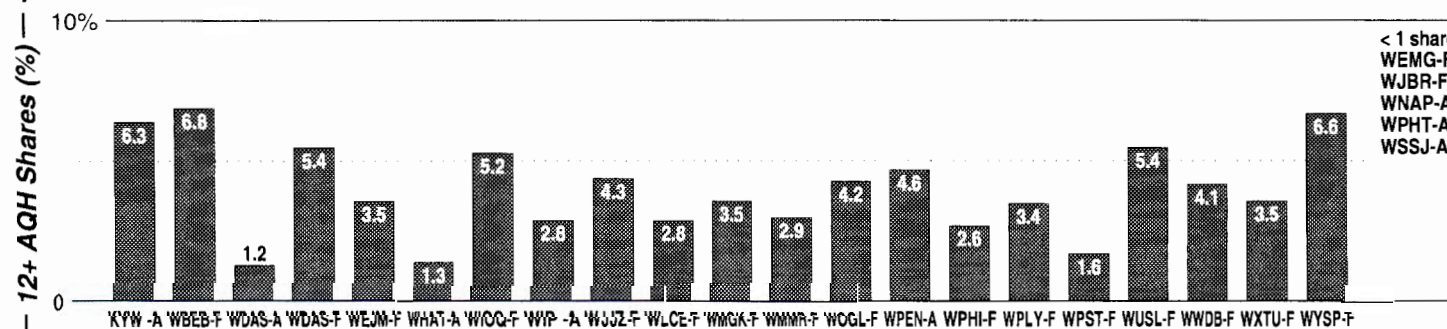

Phoenix, AZ

FM Facilities	Calls	FMT	City of License	Freq	PWR	HAAT	Combo	LMA	Rep	St	Owner	Acq	Price	
	KAJM	BLCK	Payson	104.3	100.0	1070	h	1	Rosln	84		Rainbow Bcstg Inc	9607	850
	KAZL	HITS	Payson	101.1	82.0	1070	h	1		98		Rainbow Bcstg Inc	9909	cp
	KBZR	HITS	Arizona City	106.5	6.0	292	a	1	Rosln	85		Big City Radio	9909	4,500
	KDDJ	ROCK	Globe	100.3	90.0	2047	a		Alled	80		Big City Radio	9906	22,000 c4
	KDKB	AOR	Mesa	93.3	96.0	1539	e		Alled	68		Sandusky Radio	7810	3,700
	KEDJ	ROCK	Sun City	106.3	23.0 #	725	a		Alled	75		Big City Radio	9908	c4
	KESZ	SAC	Phoenix	99.9	100.0	1844	f		Katz	82		Clear Channel Comm	9906	142,000 c1
	KHOT	SPAN	Paradise Valley	105.9	36.0 #	577			Alled	96		Hispanic Bcstg Corp	9904	18,300
	KKFR	CHR	Glendale	92.3	100.0	1641	c		Sntry	79		Hispanic Bcstg Corp	0002 p	g5
	KKLT	AC	Phoenix	98.7	99.0	1788	d		D&R	60		Hearst-Argyle	9903	g2
	KLNZ	SPAN	Glendale	103.5	62.0	2428	g		Katz	94		Hispanic Bcstg Corp	9908	sw
	KMJK	URBN	Buckeye	106.9	6.0	305				92		Syncom Radio Corp	9312	571
	KMLE	CTRY	Chandler	107.9	96.0	1736	c		McGvn	80		Infinity Bcstg	0003 p	g3
	KMVD	ROCK	Phoenix	96.9	98.0	1558	f		CBS	64		Clear Channel Comm	9905	g1
KNX	CTRY	Phoenix	102.5	98.0	1621	f		Katz	69		Clear Channel Comm	9906	c1	
KOC	OLD	Phoenix	94.5	100.0	1654	c		Crstl	56		Infinity Bcstg	0003 p	g3	
KPTY	URBN	Gilbert	103.9	50.0	492			Rosln	81		New Planet Radio	9609	7,350	
KSLX	AOR	Scottsdale	100.7	100.0	1841	e		Estmn	69		Sandusky Radio	9807	c4	
KSSL	SPAN	Wickenburg	105.3	6.0	1365	a			83		Big City Radio	9907	5,700	
KSWG	CTRY	Wickenburg	94.1	6.4	646				92		Circle S Bcstg Co			
KUPD	AOR	Tempe	97.9	96.0	1621	e			60		Sandusky Radio	9405	20,000 c2	
KVVA	SPAN	Apache Junction	107.1	23.5	335	g		Lotus	73		Z-Spanish Media Corp	9806	st	
KYOT	NAC	Phoenix	95.5	96.0	1565	c		Crstl	63		AMFM Inc	9910 p	g	
KZON	ROCK	Phoenix	101.5	100.0	1739	c		Sntry	64		Infinity Bcstg	0003 p	g3	
KZZP	CHR	Mesa	104.7	100.0	1549	f		McGvn	76		Clear Channel Comm	9905	g1	