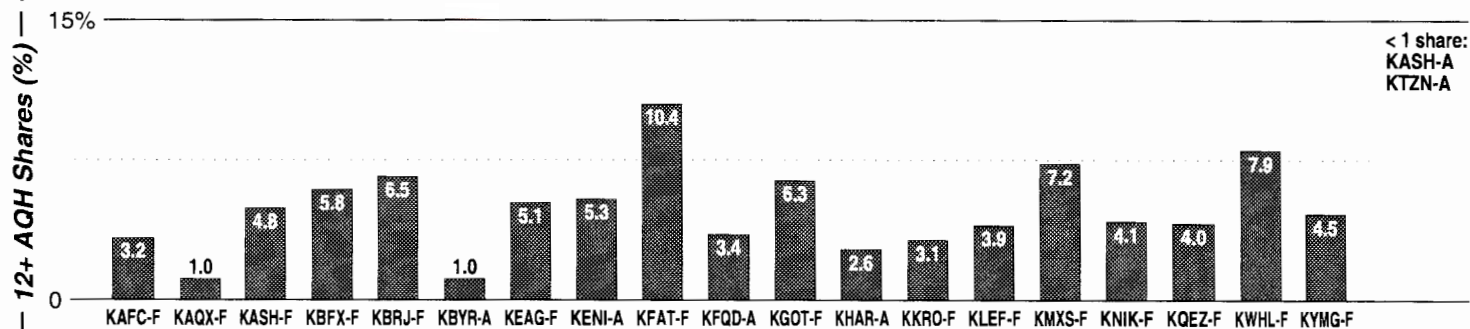

Anchorage, AK (Cont.)

Metro Rank: **168** Pop: **261,422** Retail: **$3.381B** Gross Rev: **$16.2M** HH Inc: **$54,537** ↑