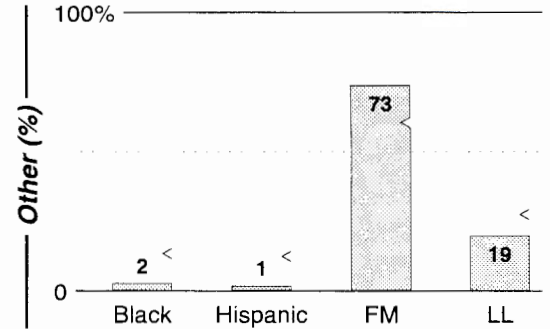

Huntington, WV - Ashland, KY (Cont.)

Metro Rank: **144** Pop: **313,073** Retail: **$3.097B** Gross Rev: **$12.2M** HH Inc: **$33,942** ↓

Calls	General Manager	Address, City, State ZIP	Phone	Fax	Owner Phone
WAMX-FM	Judy Jennings	PO Box 2288, Huntington, WV 25724	304-525-7788	304-525-6281	214-922-8700
WBVB-FM	Judy Jennings	PO Box 2288, Huntington, WV 25724	304-525-7788	304-525-6281	214-922-8700
WCMI-AM	Mike Kirtner	401 11th Street, Huntington, WV 25701	304-523-8401	304-523-4848	304-523-8401
WDGG-FM	Mike Kirtner	401 11th St Ste 200, Huntington, WV 25701	304-523-8401	304-523-4848	304-523-8401
WEMM-FM	Anita Jones	703 3rd Ave, Huntington, WV 25701	304-525-5141	304-525-0748	606-245-1000
WFXN-FM	Judy Jennings	PO Box 309, Ironton, OH 45638	740-532-1922	740-532-0137	214-922-8700
WGOH-AM	Francis Nash	PO Box 487, Grayson, KY 41143	606-474-5144	606-474-7777	606-474-5144
WHRD-AM	Judy Jennings	PO Box 2288, Huntington, WV 25724	304-525-7788	304-525-6281	214-922-8700
WIRO-AM	Judy Jennings	PO Box 309, Ironton, OH 45638	740-532-1922	740-532-0137	214-922-8700
WKEE-AMFM	Judy Jennings	PO Box 2288, Huntington, WV 25724	304-525-7788	304-525-6281	214-922-8700
WLGC-AMFM	Rob Scheibly	PO Box 685, Greenup, KY 41144	606-473-7377	606-473-5086	606-236-7106
WOKT-AM	Mike Collins	3027 Lester Ln, Ashland, KY 41102	606-928-3778	606-928-1659	606-928-3778
WPAY-AMFM	Frank Lewis	1009 Gallia St, Portsmouth, OH 45662	740-353-5176	740-353-1715	513-422-3625
WRVC-AMFM	Mike Kirtner	401 11th St Ste 200, Huntington, WV 25701	304-523-8401	304-523-4848	304-523-8401
WRYV-FM	John Pelletier	PO Box 661, Gallipolis, OH 45631	740-446-3543	740-446-3001	410-740-0250
WTCR-FM	Judy Jennings	PO Box 2288, Huntington, WV 25724	304-525-7788	304-525-6281	214-922-8700
WTCR-AM	Judy Jennings	9801 Radio Park Rd, Catlettsburg, KY 41129	606-739-8427	606-739-6009	214-922-8700
WUGO-FM	Francis Nash	PO Box 487, Grayson, KY 41143	606-474-5144	606-474-7777	606-474-5144
WZZW-AM	Judy Jennings	PO Box 2288, Huntington, WV 25724	304-525-7788	304-525-6281	214-922-8700