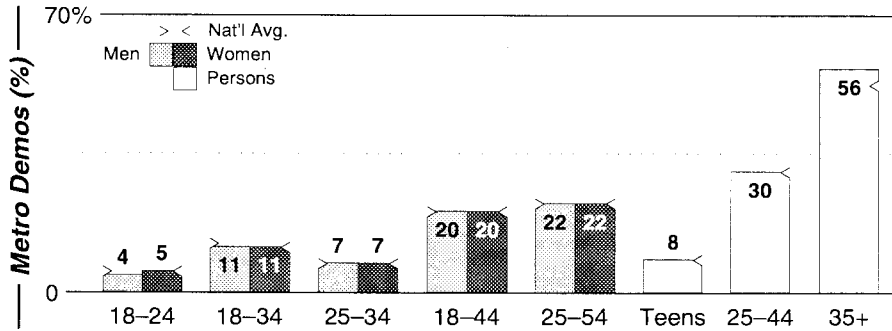

Harrisburg-Lebanon-Carlisle, PA (Cont.)

Metro Rank: **77** Pop: **622,462** Retail: **$7.421B** Gross Rev: **$28.6M** HH Inc: **$48,710** ↑

Calls	General Manager	Address, City, State ZIP	Phone	Fax	Owner Phone
WADV-AM	Earl Kochel	720 E Kercher Ave, Lebanon, PA 17046	717-273-2611	717-273-7293	717-273-2611
WHP-AM	Allison Dame	600 Corporate Cir, Harrisburg, PA 17110	717-540-8800	717-540-9268	606-655-2267
WHYL-AMFM	Chuck Jewell	919 Buckingham Blvd, Elizabethtown, PA 17022	717-367-7700	717-367-0239	702-804-5200
WIOO-AM	Kirk Wise	180 York Rd, Carlisle, PA 17013	717-243-1200	717-243-1277	717-243-1200
WKBO-AM	Allison Dame	600 Corporate Cir, Harrisburg, PA 17110	717-540-8800	717-540-9268	606-655-2267
WLBR-AM	Robert Etter	PO Box 1270, Lebanon, PA 17042	717-272-7651	717-274-0161	717-272-7651
WLGL-FM	Scott Richards	PO Box 90, Selingsgrove, PA 17870	570-374-8819	570-374-7444	570-297-0100
WNCE-FM	Ronald Giovanniello	PO Box 921, Harrisburg, PA 17108	717-697-1141	717-697-1149	312-867-0091
WNNK-FM	Ronald Giovanniello	PO Box 104, Harrisburg, PA 17108	717-238-1041	717-234-7780	312-867-0091
WQIC-FM	Robert Etter	PO Box 1270, Lebanon, PA 17042	717-272-7651	717-274-0161	717-272-7651
WQLV-FM	Jim Hepler	PO Box 158, Millersburg, PA 17061	717-692-2193	717-692-2080	717-365-3161
WQXA-FM	Chuck Jewell	919 Buckingham Blvd, Elizabethtown, PA 17022	717-367-7700	717-367-0239	702-804-5200
WRBT-FM	Allison Dame	600 Corporate Cir, Harrisburg, PA 17110	717-540-8800	717-540-9268	606-655-2267
WRKZ-FM	Chuck Jewell	919 Buckingham Blvd, Elizabethtown, PA 17022	717-367-7700	717-367-0239	702-804-5200
WRVV-FM	Allison Dame	600 Corporate Cir, Harrisburg, PA 17110	717-540-8800	717-540-9268	606-655-2267
WSHP-AM	Cary Simpson	PO Box 247, Tyrone, PA 16686	717-532-5118	814-684-1220	814-238-0792
WTCY-AM	Ronald Giovanniello	PO Box 104, Harrisburg, PA 17108	717-238-1041	717-234-7780	312-867-0091
WTPA-FM	Ronald Giovanniello	PO Box 9350, Harrisburg, PA 17108	717-697-1141	717-697-1149	312-867-0091
WWII-AM	Dean Lebo	8 W Main St, Shiremanstown, PA 17011	717-731-9944	717-731-4002	717-731-9944
WWKL-AMFM	Allison Dame	600 Corporate Cir, Harrisburg, PA 17110	717-540-8800	717-540-9268	606-655-2267
WWSM-AM	Douglas J Neatrou	621 Cumberland St Ste 4, Lebanon, PA 17042	717-272-1510	717-272-7074	717-272-1510
WYGL-FM	Scott Richards	PO Box 90, Selingsgrove, PA 17870	570-374-8819	570-374-7444	570-374-8819