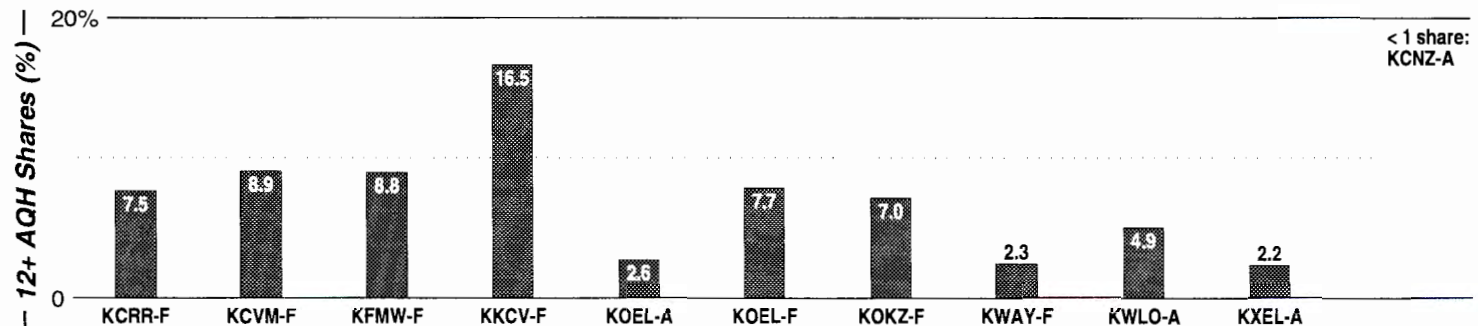

Calls	General Manager	Address, City, State ZIP	Phone	Fax	Owner Phone
KCNZ-AM	Jim Coloff	721 Shirley Street, Cedar Falls, IA 50613	319-277-1918	319-277-5202	319-277-1918
KCRR-FM	Dick Taylor	PO Box 720, Waterloo, IA 50704	319-833-4800	319-833-4866	312-867-0091
KCVM-FM	Jim Coloff	721 Shirley Street, Cedar Falls, IA 50613	319-277-1918	319-277-5202	319-277-1918
KDNZ-AM	Jim Coloff	721 Shirley Street, Cedar Falls, IA 50613	319-277-1918	319-277-5202	319-277-1918
KFMW-FM	Tim Mathews	PO Box 1540, Waterloo, IA 50704	319-234-2200	319-234-0149	704-372-4434
KKCV-FM	Dick Taylor	PO Box 720, Waterloo, IA 50704	319-833-4800	319-277-8846	312-867-0091
KOEL-FM	Dick Taylor	PO Box 720, Waterloo, IA 50704	319-833-4800	319-833-4866	312-867-0091
KOEL-AM	Dick Taylor	PO Box 391, Oelwein, IA 50662	319-283-1234	319-283-3615	312-867-0091
KOKZ-FM	Tim Mathews	PO Box 1540, Waterloo, IA 50704	319-234-2200	319-233-4946	704-372-4434
KQMG-AMFM	Cindy Klendworth	231 1/2 1st St E Ste 953, Independence, IA 50644	319-334-2549	319-334-6158	319-334-2549
KWAY-AMFM	Ael Suhr	PO Box 307, Waverly, IA 50677	319-352-3550	319-352-3601	
KWLO-AM	Tim Mathews	PO Box 1540, Waterloo, IA 50704	319-234-2200	319-233-4946	704-372-4434
KWOF-AM	Michael James	3232 Osage Rd, Waterloo, IA 50703	319-236-5700	319-236-8777	319-236-5700
KXEL-AM	Tim Mathews	PO Box 1540, Waterloo, IA 50704	319-234-2200	319-233-4946	704-372-4434