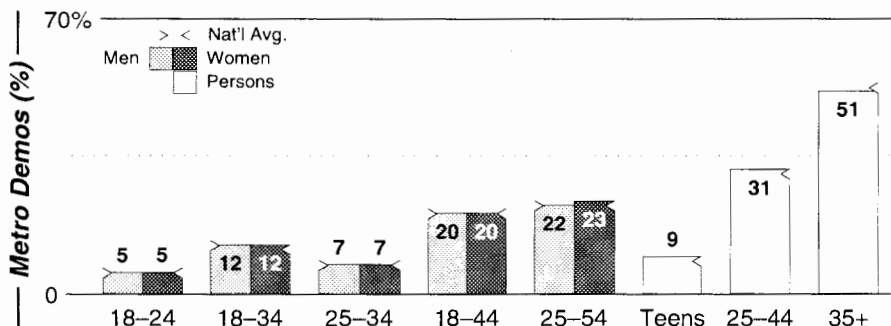

Little Rock, AR (Cont.)

Metro Rank: **83** Pop: **564,064** Retail: **$6.567B** Gross Rev: **$24.6M** HH Inc: **$44,650** ↓