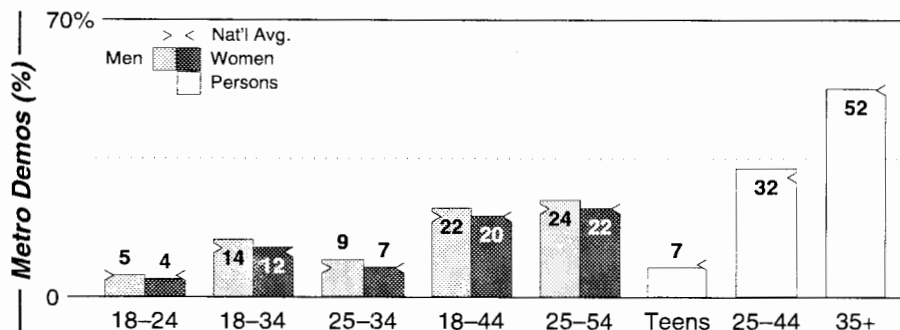

New London, CT

Metro Rank: **167** Pop: **247,641** Retail: **$2.875B** Gross Rev: **$8.6M** HH Inc: **$56,151** ↑