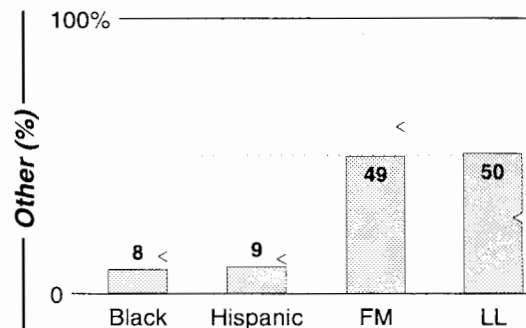

Newburgh-Middletown, NY

Metro Rank: **141** Pop: **334,714** Retail: **\$3.637B** Gross Rev: **\$4.8M** HH Inc: **\$48,833** ↑

Calls	FMT	City of License	Freq	PWR	HAAT	Combo	LMA	Rep	St	Owner	Acq	Price
WCZX	OLD	Hyde Park	97.7	0.3	1030	a		Katz	70	Crystal Comm	9312	950
WGNY	AC	Newburgh	103.1	6.0	279	b			66	Sunrise Bcstg Corp	9007	st
WHUD	AC	Peekskill	100.7	50.0	499			Katz	58	Pamal Broadcasting	9701	20,000
WPDH	AOR	Poughkeepsie	101.5	4.4	1539			Katz	62	Crystal Comm	7206	
WRRV	ROCK	Middletown	92.7	6.0 #	269	a		Katz	66	Crystal Comm	9507	3,550 c1
WSPK	CHR	Poughkeepsie	104.7	7.4	1250			Katz	47	Pamal Broadcasting	9711	14,000 g
WTHN	CTRY	Ellenville	99.3	0.1	1631	d		Alied	70	Straus Media Group	8409	
WTSX	OLD	Port Jervis	96.7	0.9 #	610	c	1		70	Port Jervis Bcstg Co		
WZAD	OLD	Wurtsboro	97.3	0.6	719	a		Katz	91	Crystal Comm	9512	480