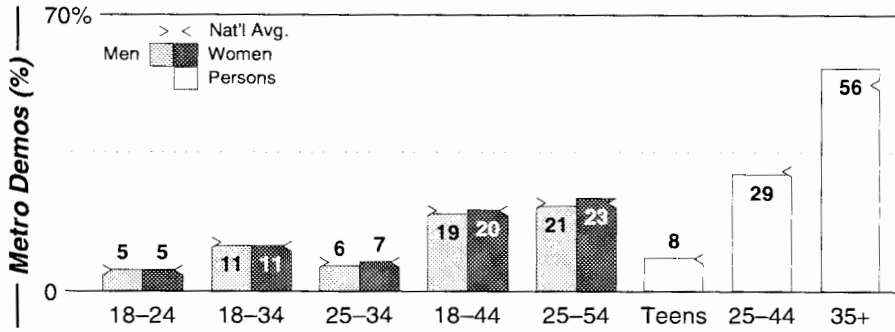

Wilmington, NC

Metro Rank: **175** Pop: **226,525** Retail: **$3.581B** Gross Rev: **$11.9M** HH Inc: **$38,448** ↓