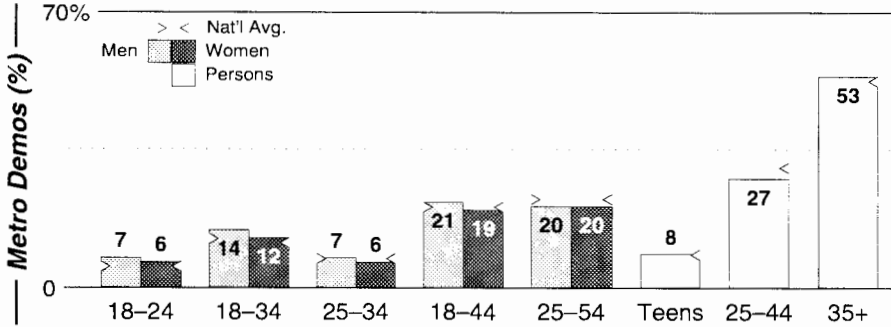

Marion-Carbondale, IL

Metro Rank: **213** Pop: **162,162** Retail: **$2.023B** Gross Rev: **$7.5M** HH Inc: **$32,432** ↓