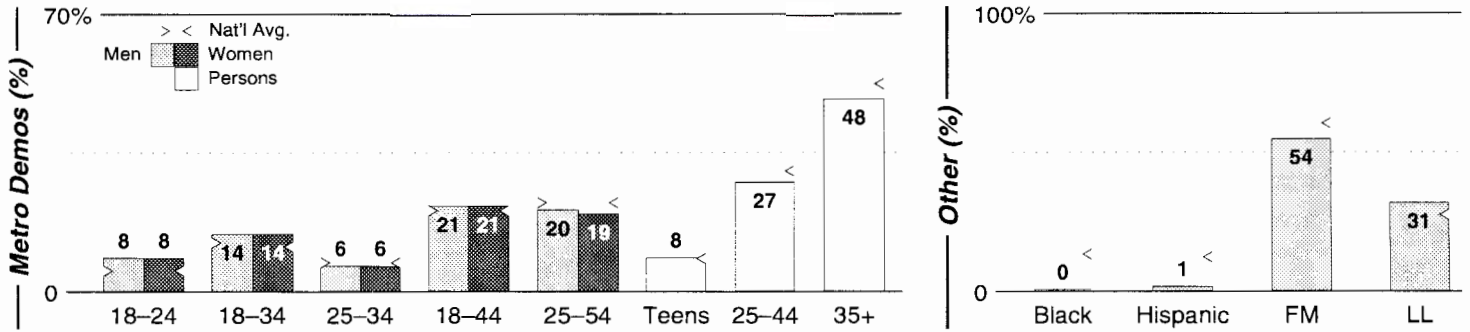

Mankato-New Ulm-St Peter, MN

Metro Rank: **255** Pop: **111,812** Retail: **$1.115B** Gross Rev: **$6.7M** HH Inc: **$41,319** ↓

Calls	FMT	City of License	Freq	PWR	HAAT	Combo	LMA	Rep	St	Owner	Acq	Price
KDOG	AC	North Mankato	96.7	4.0	650	e		Katz	85	Linder Bcstg Group		
KEEZ	AC	Mankato	99.1	100.0	860			MdWst	68	Three Eagles Comm	0003 p	10,000 d3
KNSG	CTRY	Springfield	94.7	50.0	472			Inter	95	Cumulus Bcstg Inc	9808	g
KNUJ	CTRY	Sleepy Eye	107.3	1.9	400	b		Inter	94	Cumulus Bcstg Inc	9808	g
KRBI	SAC	St. Peter	105.5	25.0 #	200	c			66	Johnson Bcstg Corp	5701	50
KXAC	AC	St. James	100.5	34.0 #	591	f			93	Linder Bcstg Group	9608	c1
KXLP	AOR	New Ulm	93.1	100.0	489	a		Inter	66	Cumulus Bcstg Inc	9808	g1
KYSM	CTRY	Mankato	103.5	100.0	541	a		Inter	48	Cumulus Bcstg Inc	9808	g1

Calls	FMT	City of License	Freq	Day	Night	Combo	LMA	Rep	St	Owner	Acq	Price
KNUJ	CTRY	New Ulm	860	1.0	0.01	b		Inter	49	Cumulus Bcstg Inc	9808	g1
KRBI	SAC	St. Peter	1310	0.9 #	0.26	c			57	Johnson Bcstg Corp	9905	50
KTOE	NEWS	Mankato	1420	5.0	5.00	d		MdWst	50	Linder Bcstg Group		
KYSM	NOST	Mankato	1230	1.0	1.00	a		Inter	38	Cumulus Bcstg Inc	9808	g1

Calls	General Manager	Address, City, State ZIP	Phone	Fax	Owner Phone
KDOG-FM	John Linder	PO Box 1420, Mankato, MN 56002	507-345-4537	507-345-5364	507-345-4537
KEEZ-FM	Michael Nolan	PO Box 3345, Mankato, MN 56002	507-345-4646	507-345-3299	402-483-5100
KNSG-FM	Jim Bartels	12 W Central St, Springfield, MN 56087	507-723-5000	507-723-5604	312-867-0091
KNUJ-AMFM	Marj Frederickson	PO Box 368, New Ulm, MN 56073	507-359-2921	507-359-4520	312-867-0091
KRBI-AMFM	Rick Johnson	1031 West Grace St, Saint Peter, MN 56082	507-931-3220	507-931-4740	507-931-3220
KTOE-AM	John Linder	PO Box 1420, Mankato, MN 56002	507-345-4537	507-345-5364	507-345-4537
KXAC-FM	Curt Rogers	PO Box 465, Saint James, MN 56081	507-375-3386	507-375-5050	507-345-4537
KXLP-FM	Jo Bailey	1807 Lee Blvd, North Mankato, MN 56003	507-388-2900	507-345-4675	312-867-0091
KYSM-AMFM	Jo Bailey	1807 Lee Blvd, North Mankato, MN 56003	507-388-2900	507-345-4675	312-867-0091