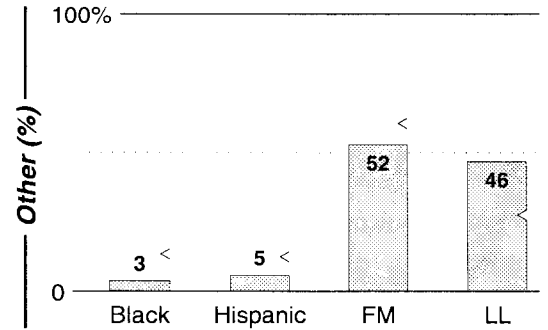

Lancaster, PA

Metro Rank: **111** Pop: **463,723** Retail: **$4.917B** Gross Rev: **$13.8M** HH Inc: **$48,754** ↑

Calls	FMT	City of License	Freq	PWR	HAAT	Combo	LMA	Rep	St	Owner	Acq	Price
WARM	AC	York	103.3	6.4	1306			Estmn	62	Susquehanna Radio		
WDAC	REL	Lancaster	94.5	19.0	810			Dome	59	WDAC Radio Co Inc	8103	900 e
WEGK	AOR	Starview	92.7	1.4	682			D&R	71	Hall Communications	9512	3,200
WIOV	CTRY	Ephrata	105.1	11.0 #	1017			McGvn	62	Brill Media Co	8501	1,750 e
WLAN	CHR	Lancaster	96.9	50.0	499	b		Alied	48	Clear Channel Comm	9707	7,000 c1
WQXA	ROCK	York	105.7	25.0	705			McGvn	48	Citadel Comm Corp	9707	ac
WRKZ	CTRY	Hershey	106.7	14.0	929			McGvn	64	Citadel Comm Corp	9707	g
WROZ	AC	Lancaster	101.3	6.7	1309	a		D&R	44	Hall Communications		

Calls	FMT	City of License	Freq	Day	Night	Combo	LMA	Rep	St	Owner	Acq	Price
WLAN	NOST	Lancaster	1390	5.0	1.00	b		Alied	46	Clear Channel Comm	9707	c1
WLPA	SPRT	Lancaster	1490	0.6	0.60	a		D&R	22	Hall Communications	7702	
WPDC	SPRT	Elizabethtown	1600	0.5	0.08				58	JVJ Comm Inc		
WVZN	NEWS	Columbia	1580	0.5	0.01			Smith	84	Susquehanna Asc/Blnd	9705	74 al

Calls	General Manager	Address, City, State ZIP	Phone	Fax	Owner Phone
WDAC-FM	Paul R. Hollinger	PO Box 3022, Lancaster, PA 17604	717-284-4123	717-284-2300	717-284-4123
WIOV-FM	Mitch Carroll	PO Box 430, Ephrata, PA 17522	717-738-1191	717-738-1661	812-423-6200
WLAN-AMFM	Mike Shannon	252 N Queen St, Lancaster, PA 17603	717-295-9700	717-295-7329	606-655-2267
WLPA-AM	Bill Baldwin	PO Box 4368, Lancaster, PA 17604	717-653-0800	717-653-0122	941-682-8184
WPDC-AM	Vincent Grande	PO Box 20249, York, PA 17402	717-367-1600		717-367-1600
WROZ-FM	Bill Baldwin	PO Box 4368, Lancaster, PA 17604	717-653-0800	717-653-0122	941-682-8184
WVZN-AM	Dennis Steiner	244 N Queen St, Lancaster, PA 17603	717-394-7644	717-291-9183	717-394-7644