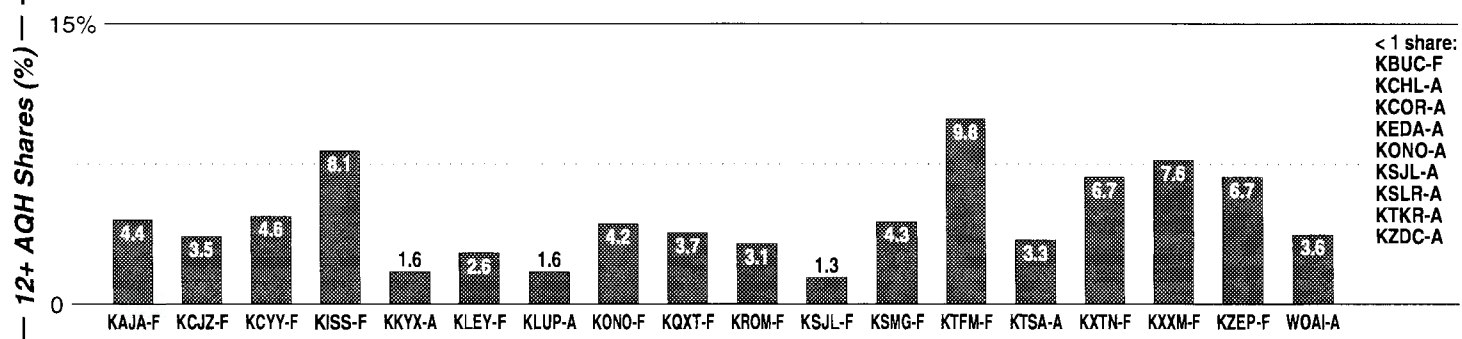

Calls	General Manager	Address, City, State ZIP	Phone	Fax	Owner Phone
KAJA-FM	Bob Cohen	6222 NW IH-10, San Antonio, TX 78201	210-736-9700	210-735-8811	606-655-2267
KBUC-FM	LW Reding	215 N Main, Pleasanton, TX 78064	830-281-5282	830-281-5225	830-281-5282
KCHL-AM	Darrell Martin	PO Box 200880, San Antonio, TX 78220	210-333-0050	210-333-0081	281-837-7777
KCJZ-FM	Ben Reed	8122 Datapoint Dr Ste 500, San Antonio, TX 78229	210-615-5400	210-615-5300	404-843-5000
KCOR-AM	Dan Wilson	1777 NE Loop 410 Ste 400, San Antonio, TX 78217	210-821-6548	210-804-7825	214-525-7700
KCWM-AM	Mike Carr	PO Box 447, Hondo, TX 78861	830-741-5296	830-426-3368	830-741-5296
KCYY-FM	Ben Reed	8122 Datapoint Dr Ste 500, San Antonio, TX 78229	210-615-5400	210-615-5300	404-843-5000
KDRY-AM	Diana Rainey	16414 San Pedro Ave Ste 575, San Antonio, TX 78232	210-545-1100	210-545-1139	210-545-1100
KEDA-AM	Albert Davila	510 S Flores St, San Antonio, TX 78204	210-226-5254	210-227-7937	210-226-5254
KEEP-FM	Jayson Fritz	PO Box 311, Fredericksburg, TX 78624	830-997-2197	830-997-2198	830-997-2197
KENS-AM	Bill Hill	PO Box TV5, San Antonio, TX 78299	210-366-5000	210-377-0453	214-977-8730
KFNI-AM	Rory Keeth	2300 W Commerce St #104, San Antonio, TX 78201	210-271-3277	210-271-3299	212-966-1059
KGNB-AM	Fred Stockwell	1540 Loop 337, New Braunfels, TX 78130	830-625-7311	830-625-7336	830-625-7311
KISS-FM	Caroline Devine	8930 Fourwinds Dr Ste 500, San Antonio, TX 78239	210-646-0105	210-871-6116	404-843-5000
KKYX-AM	Ben Reed	8122 Datapoint Dr Ste 500, San Antonio, TX 78229	210-615-5400	210-615-5300	404-843-5000
KLEY-FM	Peggy McCormick	7800 I 10 W Ste 330, San Antonio, TX 78230	210-340-1234	210-340-1775	305-441-6901
KLUP-AM	Caroline Devine	8930 Fourwinds Dr Ste 500, San Antonio, TX 78239	210-646-0105	210-871-6116	404-843-5000
KNBT-FM	Fred Stockwell	1540 Loop 337, New Braunfels, TX 78130	830-625-7311	830-625-7336	830-625-7311
KONO-AMFM	Ben Reed	8122 Datapoint Dr Ste 500, San Antonio, TX 78229	210-615-5400	210-615-5300	404-843-5000
KQXT-FM	Bob Cohen	6222 NW IH-10, San Antonio, TX 78201	210-736-9700	210-735-8811	606-655-2267
KRNH-FM	Mark Grubbs	1216B Sidney Baker St S, Kerrville, TX 78028	830-896-4990	830-896-4991	830-792-4560
KROM-FM	Dan Wilson	1777 NE Loop 410 Ste 400, San Antonio, TX 78217	210-829-1075	210-804-7825	214-525-7700
KSAH-AM	Dennis Roberts	1777 NE Loop 410 Ste 803, San Antonio, TX 78217	210-820-3503	210-820-3428	214-630-9400
KSJL-AMFM	Bob Cohen	6222 NW IH-10, San Antonio, TX 78201	210-736-9700	210-735-8811	606-655-2267
KSLR-AM	Mary Dockery	9601 McAllister Fwy Ste 1200, San Antonio, TX 78216	210-344-8481	210-340-1213	805-987-0400
KSMG-FM	Caroline Devine	8930 Fourwinds Dr Ste 500, San Antonio, TX 78239	210-646-0105	210-871-6116	404-843-5000
KTFM-FM	Joe Ernest	4050 Eisenhower Rd, San Antonio, TX 78218	210-599-5500	210-599-5588	212-975-6500
KTKR-AM	Bob Cohen	6222 NW IH-10, San Antonio, TX 78201	210-736-9700	210-735-8811	606-655-2267
KTSA-AM	Joe Ernest	4050 Eisenhower Rd, San Antonio, TX 78218	210-599-5500	210-599-5588	212-975-6500
KWED-AM	Hal Widsten	609 E Court St, Seguin, TX 78155	830-379-2234	830-379-2238	830-379-2234
KXTN-AMFM	Dan Wilson	1777 NE Loop 410 Ste 400, San Antonio, TX 78217	210-829-1075	210-804-7825	214-525-7700
KXXM-FM	Bob Cohen	6222 NW IH-10, San Antonio, TX 78201	210-736-9700	210-271-048	606-655-2267
KZDC-AM	Rovert Rios	3737 Broadway St Ste 370, San Antonio, TX 78209	210-822-2771	210-822-9668	305-463-5000
KZEP-FM	Jay Levine	427 9th St, San Antonio, TX 78215	210-226-6444	210-225-5736	323-461-8225
WOAI-AM	Bob Cohen	6222 NW IH-10, San Antonio, TX 78201	210-736-9700	210-735-8811	606-655-2267