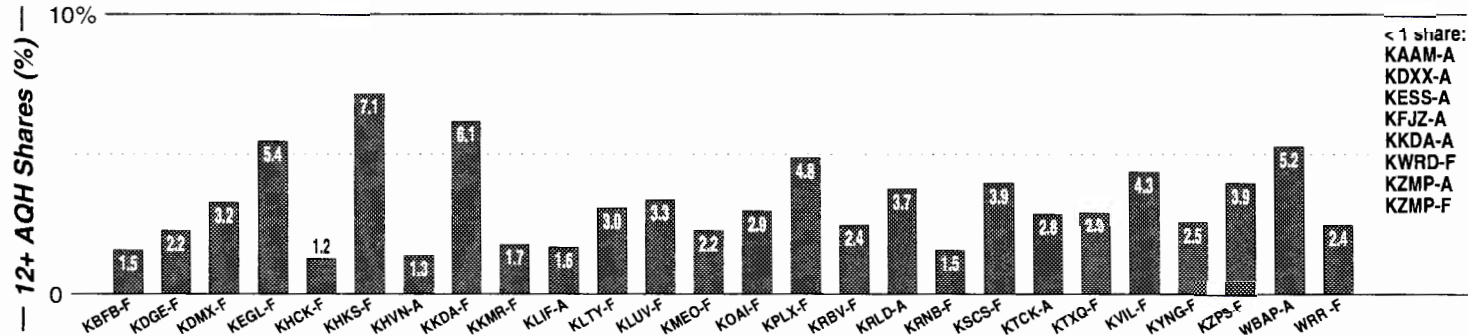

Calls	General Manager	Address, City, State ZIP	Phone	Fax	Owner Phone
KAAM-AM	Don Crawford	3201 Royalty Row, Irving, TX 75062	972-445-1700	972-438-6574	215-628-3500
KAHZ-AM	Bertha B Obregon	2501 Oak Lawn Ave Ste 690, Dallas, TX 75219	214-599-9788	214-599-9787	305-463-5000
KBFB-FM	Brenda Adriance	8235 Douglas Ave Ste 300, Dallas, TX 75225	214-528-3400	214-528-0747	301-306-1111
KCLE-AM	Gary L. Moss	PO Box 1629, Cleburne, TX 76033	817-645-6643	817-645-6644	254-386-8804
KDFT-AM	Cecile Wilkinson	501 Wynnewood Dr Ste 103, Dallas, TX 75224	972-572-1540	972-572-1263	212-966-1059
KDGE-FM	Brian Ongaro	15851 N Dallas Pky Ste 1200, Dallas, TX 75001	972-770-7777	972-770-7747	805-987-0400
KDMM-AM	Chuck Brooks	7700 John W Carpenter Fwy, Dallas, TX 75247	214-630-9400	214-630-0060	214-630-9400
KDMX-FM	Tom Schurr	14001 N Dallas Pkwy Ste 1210, Dallas, TX 75240	972-991-1029	972-448-1075	606-655-2267
KDXT-FM	Jose Vallez	7700 John W Carpenter Fwy, Dallas, TX 75247	214-525-0400	214-920-2507	214-525-7700
KDXX-AMFM	Jose Vallez	7700 John W Carpenter Fwy, Dallas, TX 75247	214-630-8531	214-920-2507	214-525-7700
KEGL-FM	Tom Schurr	14001 N Dallas Pkwy Ste 1210, Dallas, TX 75240	972-869-9700	972-448-1075	606-655-2267
KESS-AM	Jose Vallez	7700 John W Carpenter Fwy, Dallas, TX 75247	214-630-8531	214-920-2507	214-525-7700
KFJZ-AM	Jose Vasquez	PO Box 7498, Fort Worth, TX 76111	817-336-7175	817-338-1205	817-336-7175
KGGR-AM	Alvin McCottry	PO Box 1040, Dallas, TX 75221	972-572-5447	972-572-2688	606-245-1000
KHCK-FM	Jose Vallez	7700 John W Carpenter Fwy, Dallas, TX 75247	214-630-8531	214-920-2507	214-525-7700
KHKS-FM	Brenda Adriance	8235 Douglas Ave Ste 300, Dallas, TX 75225	214-891-3400	214-692-9844	214-922-8700
KHVN-AM	Dave Presher	7901 Carpenter Freeway, Dallas, TX 75247	214-630-3011	214-905-5052	212-975-6500
KHYI-FM	Ken Jones	PO Box 740670, Plano, TX 75094	972-633-0953	972-633-0957	972-396-1640
KKDA-AMFM	Hymen Childs	PO Box 530860, Grand Prairie, TX 75053	972-263-9911	972-558-0010	972-263-9911
KKLF-AM	Lon Basson	3500 Maple Ave Ste 1600, Dallas, TX 75219	214-526-2400	214-520-4343	717-852-2139
KKMR-FM	Dan Bennett	3500 Maple Ave Ste 1300, Dallas, TX 75219	214-526-7400	214-525-2525	717-852-2139
KLIF-AM	Lon Basson	3500 Maple Ave Ste 1600, Dallas, TX 75219	214-526-2400	214-520-4343	717-852-2139
KLNO-FM	R. A. del Castillo	7700 John W Carpenter Fwy, Dallas, TX 75247	214-630-8531	214-920-2507	214-525-7700
KLTY-FM	Donna Fadal	12900 Preston Rd, Ste 100, Dallas, TX 75230	972-726-9941	972-404-1451	972-702-7371
KLUV-AMFM	Dave Siebert	4131 N Central Expy Ste 700, Dallas, TX 75204	214-526-9870	214-443-1570	212-975-6500
KMEO-FM	Keri Littlefield	2221 E Lamar Blvd Ste 400, Arlington, TX 76006	817-695-3500	817-695-3516	212-456-6118
KMKI-AM	Keri Littlefield	2221 E Lamar Blvd Ste 400, Arlington, TX 76006	817-695-0288	817-695-0295	212-456-6118
KMRR-FM	Lon Basson	3500 Maple Ave Ste 1600, Dallas, TX 75219	214-526-7400	214-520-4343	717-852-2139
KOAI-FM	Dave Presher	7901 Carpenter Freeway, Dallas, TX 75247	214-630-3011	214-688-7760	212-975-6500
KPLX-FM	Lon Basson	3500 Maple Ave Ste 1600, Dallas, TX 75219	214-526-2400	214-520-4343	717-852-2139
KPYK-AM	Leonard Mohnkern	PO Box 157, Terrell, TX 75160	972-524-5795	972-524-5795	972-524-5795
KRBV-FM	Dave Presher	7901 Carpenter Freeway, Dallas, TX 75247	214-630-3011	214-688-7760	212-975-6500
KRLD-AM	Jerry Bobo	1080 Balipark Way, Arlington, TX 76011	817-543-5400	817-543-5570	212-975-6500
KRNB-FM	Dick Romanick	1210 River Bend Dr Ste 210, Dallas, TX 75247	214-634-6350	214-634-6367	972-263-9911
KRVA-AMFM	Bob Proud	5307 E Mockingbird Ln Ste 500, Dallas, TX 75206	214-887-9107	214-841-4215	916-646-4000
KRVF-FM	Bob Proud	5307 E Mockingbird Ln Ste 500, Dallas, TX 75206	214-887-9107	214-841-4215	916-646-4000
KSCS-FM	Keri Littlefield	2221 E Lamar Blvd Ste 400, Arlington, TX 76006	817-640-1963	817-429-5727	212-456-6118
KSKY-AM	Ted Sauceman	4144 N Central Expy Ste 266, Dallas, TX 75204	214-827-5759	214-827-7983	805-987-0400
KTBK-AM	Dan Bennett	3500 Maple Ave Ste 1300, Dallas, TX 75219	214-526-7400	214-525-2525	717-852-2139
KTCK-AM	Dan Bennett	3500 Maple Ave Ste 1300, Dallas, TX 75219	214-526-7400	214-525-2525	717-852-2139
KTCY-FM	Chuck Brooks	7700 John W Carpenter Fwy, Dallas, TX 75247	214-630-9400	214-630-0060	214-630-9400
KTNO-AM	Jose A. Castillo	3105 W Arkansas Ln Ste A2, Arlington, TX 76016	817-469-1540	817-261-2137	606-245-1000
KTXQ-FM	Brian Oayaro	4131 N Central Expy 1200, Dallas, TX 75204	214-528-5500	214-528-0747	214-922-8700
KVIL-FM	Bob Cooper	9400 N Central Exp Ste 1600, Dallas, TX 75231	214-691-1037	214-891-7975	212-975-6500
KWRD-FM	Pete Thomson	545 E John Carpenter Ste 450, Irving, TX 75062	972-402-9673	972-869-4975	805-987-0400
KXEB-AM	Chuck Brooks	7700 John W Carpenter Fwy, Dallas, TX 75247	214-630-9400	214-528-4667	214-630-9400
KXEZ-FM	Ken Jones	PO Box 740670, Plano, TX 75094	972-633-0953	972-633-0957	972-396-1640
KYNG-FM	Reid Reker	12201 Merit Dr Ste 930, Dallas, TX 75251	972-716-7800	972-716-7835	212-975-6500
KZEE-AM	Gene Hudgens	905 Palo Pinto, Weatherford, TX 76086	817-341-2337	817-598-1661	817-594-8767
KZMP-AMFM	Bob Proud	5307 E Mockingbird Ln Ste 500, Dallas, TX 75206	214-887-9107	214-841-4215	916-646-4000