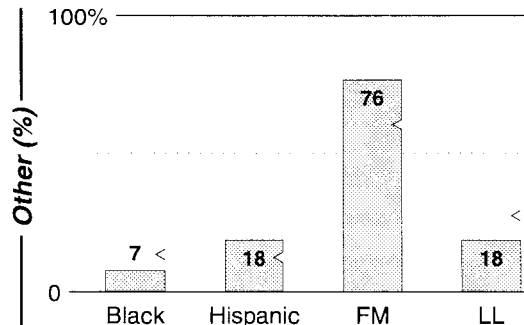

Abilene, TX

Metro Rank: **221** Pop: **160,360** Retail: **$1.541B** Gross Rev: **$5.9M** HH Inc: **$36,739** ↓