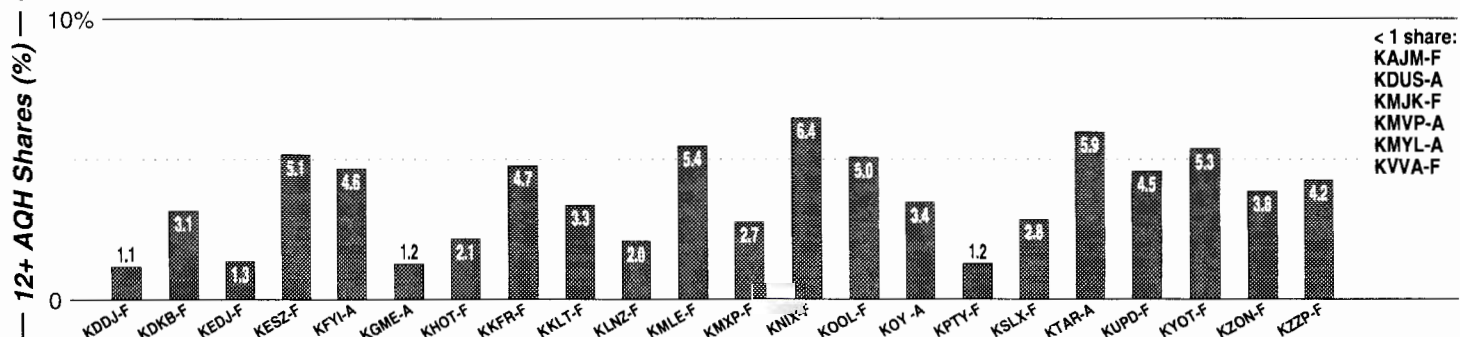

Calls	General Manager	Address, City, State ZIP	Phone	Fax	Owner Phone
KAJM-FM	Jim Seemiller	7434 E Stetson Dr Ste 255, Scottsdale, AZ 85251	480-994-9100	480-423-8770	480-994-9100
KASA-AM	Moses Herrera	1445 W Baseline Rd, Phoenix, AZ 85041	602-276-4241	602-276-8119	602-276-4241
KAZL-FM	Jim Seemiller	7434 E Stetson Dr Ste 255, Scottsdale, AZ 85251	480-994-9100	480-423-8770	480-994-9100
KBSZ-FM	Harold Shumway	801 W Wickenburg Way, Wickenburg, AZ 85390	520-684-7804	520-684-7805	520-684-7804
KBZR-FM	Jim Seemiller	7434 E Stetson Dr Ste 255, Scottsdale, AZ 85251	480-994-9100	480-423-8770	914-592-1071
KCTK-AM	Michael Hamilton	2425 E Camelback Rd Ste 570, Phoenix, AZ 85016	602-955-9600	602-955-7860	805-987-0400
KDDJ-FM	Mike Mallace	4745 N 7th St Ste 140, Phoenix, AZ 85014	602-266-1360	602-263-4844	914-592-1071
KDKB-FM	Chuck Artigue	1167 W Javelina Ave, Mesa, AZ 85210	480-897-9300	480-491-8482	415-771-5709
KDUS-AM	Chuck Artigue	1900 W Carmen St, Tempe, AZ 85283	480-838-0400	480-820-8469	415-771-5709
KEDJ-FM	Mike Mallace	4745 N 7th St Ste 140, Phoenix, AZ 85014	602-266-1360	602-263-4844	914-592-1071
KESZ-FM	J D Freeman	5555 N 7th Ave Ste B-300, Phoenix, AZ 85013	602-207-9999	602-207-3177	606-655-2267
KFNN-AM	Ron Cohen	4800 N Central Ave, Phoenix, AZ 85012	602-241-1510	602-241-1540	602-241-1510
KFNN-AM	Francis Battaglia	5227 N 7th St, Phoenix, AZ 85014	602-277-1100	602-248-1478	401-521-0990
KFYI-AM	Clancy Woods	631 N 1st Ave, Phoenix, AZ 85003	602-258-6161	602-817-1199	214-922-8700
KGME-AM	Clancy Woods	4745 N 7th Street, #210, Phoenix, AZ 85014	602-956-9696	602-285-1450	214-922-8700
KHOT-FM	Jerry Ryan	4745 N 7th St Ste 140, Phoenix, AZ 85014	602-308-7900	602-308-7979	214-525-7700
KIDR-AM	Jacqueline Bosque	3030 N Central Ave Ste 220, Phoenix, AZ 85012	602-234-8998	602-234-8993	305-463-5000
KKFR-FM	Marv Nyren	631 N 1st Ave, Phoenix, AZ 85003	602-258-6161	602-817-1199	214-525-7700
KKLT-FM	Christopher Gallu	5300 N Central Ave, Phoenix, AZ 85012	602-274-6200	602-274-4477	212-887-6800
KLNZ-FM	Michael Owens	5555 N 7th Ave Ste B-300, Phoenix, AZ 85013	480-968-5929	602-207-3177	214-525-7700
KMIK-AM	David Recher	2231 E Camelback Ste 326, Phoenix, AZ 85016	602-381-1580	602-385-6940	212-456-6118
KMJK-FM	Art Mobley	5220 N 7th St, Phoenix, AZ 85014	602-265-2442	602-266-0560	301-608-3203
KMLE-FM	Clancy Woods	645 E Missouri Ave Ste 244, Phoenix, AZ 85012	602-264-0108	602-230-2116	212-975-6500
KMVP-AM	Christopher Gallu	5300 N Central Ave, Phoenix, AZ 85012	602-274-6200	602-241-6810	212-887-6800
KMXP-FM	Dave Pugh	645 E Missouri Ave Ste 360, Phoenix, AZ 85012	602-279-5577	602-230-2781	606-655-2267
KMYL-AM	Jim Henemaayer	8611N Black Canyon Hwy Ste 206, Phoenix, AZ 85021	602-995-9555	602-995-3390	714-997-4436
KNIX-FM	J D Freeman	PO Box 3174, Tempe, AZ 85280	480-966-6236	480-921-6318	606-655-2267
KOOL-FM	Terry Hardin	4745 N 7th Street, #210, Phoenix, AZ 85014	602-956-9696	602-285-1450	212-975-6500
KOY-AM	Marv Nyren	840 N Central Ave, Phoenix, AZ 85004	602-258-8181	602-440-6530	214-922-8700
KPHX-AM	Jonathan Molina	824 E Washington St, Phoenix, AZ 85034	602-257-1351	602-256-0741	602-257-1351
KPTY-FM	Pat McNally	7434 E Stetson Dr Ste 265, Scottsdale, AZ 85251	480-423-9255	480-423-9382	415-673-6123
KPXQ-AM	Michael Hamilton	2425 E Camelback Rd Ste 570, Phoenix, AZ 85016	602-955-9600	602-955-7860	805-987-0400
KSLX-AM/FM	Chuck Artigue	4343 E Camelback Rd Ste 200, Phoenix, AZ 85018	480-941-1007	602-808-2288	415-771-5709
KSSL-FM	Mike Mallace	4745 N 7th St Ste 140, Phoenix, AZ 85014	602-266-1360	602-263-4844	914-592-1071
KSUN-AM	Daniel Schmidtka	714 N 3rd St, Phoenix, AZ 85004	602-252-0030	602-252-4211	602-252-0030
KSWG-FM	Harold Shumway	801 W Wickenburg Way, Wickenburg, AZ 85390	602-254-6644	520-684-7805	520-684-7804
KTAR-AM	Christopher Gallu	5300 N Central Ave, Phoenix, AZ 85012	602-274-6200	602-266-3858	212-887-6800
KTKP-AM	Tom Brown	100 W Clarendon Ave Ste 720, Phoenix, AZ 85013	602-234-1280	602-234-1586	602-234-1280
KUPD-FM	Chuck Artigue	1900 W Carmen St, Tempe, AZ 85283	480-838-0400	480-820-8469	415-771-5709
KVVA-FM	Manny Simo	1641 E Osborn Rd Ste 8, Phoenix, AZ 85016	602-266-2005	602-279-2921	916-646-4000
KXAM-AM	Byron Gerson	4725 N Scottsdale Road, Scottsdale, AZ 85251	480-423-1310	480-423-3867	602-423-1310
KXEG-AM	Jess Spurgin	320 E McDowell Rd Ste 105, Phoenix, AZ 85004	602-254-5001	623-245-1010	314-436-6550
KYOT-FM	Marv Nyren	840 N Central Ave, Phoenix, AZ 85004	602-258-8181	602-420-9916	214-922-8700
KZON-FM	Marv Nyren	840 N Central Ave, Phoenix, AZ 85004	602-258-8181	602-420-9916	212-975-6500
KZZP-FM	Dave Pugh	645 E Missouri, Suite 360, Phoenix, AZ 85012	602-279-5577	602-230-2781	606-655-2267