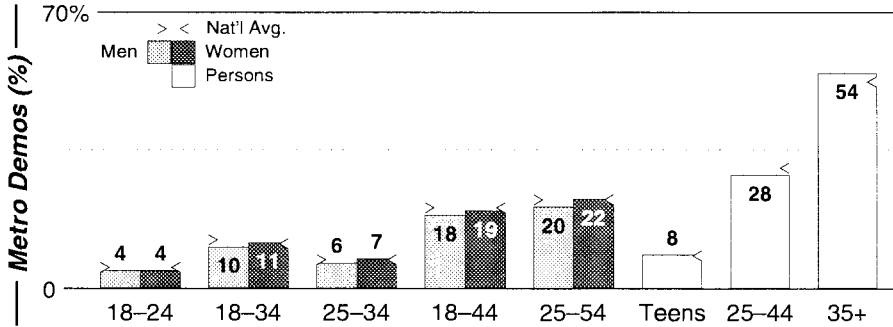

Brunswick, GA

Metro Rank: **275** Pop: **68,377** Retail: **$0.935B** Gross Rev: **$3.6M** HH Inc: **$42,864** ↓