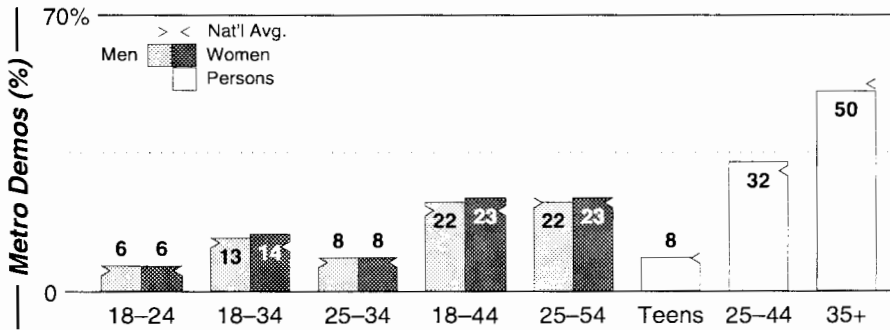

Lexington-Fayette, KY (Cont.)

Metro Rank: **106** Pop: **459,146** Retail: **$5.745B** Gross Rev: **$21.4M** HH Inc: **$43,641** ↓

Calls	General Manager	Address, City, State ZIP	Phone	Fax	Owner Phone
WBTF-FM	Keith Yarber	2601 Nicholasville Rd, Lexington, KY 40503	606-293-0563	606-299-3898	606-655-2267
WBUL-FM	Keith Yarber	2601 Nicholasville Road, Lexington, KY 40503	606-293-0563	606-422-1035	606-655-2267
WCBR-AM	David Humes	PO Box 570, Richmond, KY 40476	606-623-1235	606-623-7094	606-623-1235
WCDA-FM	Lynn Martin	PO Box 11788, Lexington, KY 40578	606-233-1515	606-233-4248	606-233-1515
WCGW-AM	Ed Wright	3270 Blazer Pkwy # 101, Lexington, KY 40509	606-264-9700	606-649-9705	606-245-1000
WEKY-AM	Vince Richardson	PO Box 281, Irvine, KY 40336	606-623-1340	606-623-1341	606-723-5138
WGKS-FM	Jane MacFarlane	PO Box 11788, Lexington, KY 40578	606-233-1515	606-233-4248	606-233-1515
WJMM-FM	Ed Wright	3270 Blazer Pkwy # 101, Lexington, KY 40509	606-264-9700	606-264-9705	606-245-1000
WKQQ-FM	Keith Yarber	2601 Nicholasville Rd, Lexington, KY 40503	606-252-6694	606-225-0980	606-655-2267
WKXO-AM	Vince Richardson	PO Box 281, Irvine, KY 40336	606-723-5138	606-723-5180	606-723-5138
WKYL-FM	Mike Davenport	88 C Michael Davenport Blvd St, Frankfort, KY 40601	502-696-9595	502-227-1021	502-696-9595
WLAP-AM	Keith Yarber	2601 Nicholasville Road, Lexington, KY 40503	606-293-0563	606-422-1035	606-655-2267
WLFX-FM	Kelly Wallingford	128 Big Hill Ave, Richmond, KY 40475	606-623-1340	606-623-1341	606-723-5138
WLKT-FM	Keith Yarber	2601 Nicholasville Rd, Lexington, KY 40503	606-252-6694	606-422-1038	606-655-2267
WLRO-FM	Rick Shaw	PO Box 1559, Lexington, KY 40592	606-253-5900	606-253-5903	312-867-0091
WLTO-FM	Rick Shaw	PO Box 1559, Lexington, KY 40592	606-253-5900	606-269-9241	312-867-0091
WLXG-AM	Jane MacFarlane	PO Box 11788, Lexington, KY 40578	606-233-1515	606-233-4248	606-233-1515
WLXO-FM	Dave Schafer	520 S 4th Street, Louisville, KY 40202	502-625-1220	502-625-1255	513-679-6006
WMJR-AM	Charles Harper	2909 Richmond Rd Ste 5, Lexington, KY 40509	606-268-4748	606-268-5270	606-268-4748
WMXL-FM	Keith Yarber	2601 Nicholasville Road, Lexington, KY 40503	606-293-0563	606-299-3898	606-655-2267
WSTL-FM	Ed Wright	3270 Blazer Pkwy # 101, Lexington, KY 40509	606-264-9700	606-264-9705	606-245-1000
WTKT-AM	Keith Yarber	2601 Nicholasville Rd, Lexington, KY 40503	606-252-6694	606-225-0980	606-655-2267
WUGR-AM	Ed Wright	3270 Blazer Pkwy # 101, Lexington, KY 40509	606-873-8096	606-873-1318	606-245-1000
WVLK-AMFM	Rick Shaw	PO Box 1559, Lexington, KY 40592	606-253-5900	606-253-5940	312-867-0091
WVRB-FM	Mary Kay Yeager	105-C Edgewood Plz, Nicholasville, KY 40356	606-885-7109	606-885-7332	513-829-7700
WXZZ-FM	Rick Shaw	PO Box 1559, Lexington, KY 40592	606-253-5900	606-253-5903	312-867-0091
WYGH-AM	Jan Hammond	PO Box 50, Falmouth, KY 41040	606-472-1075	606-472-2875	606-472-1075