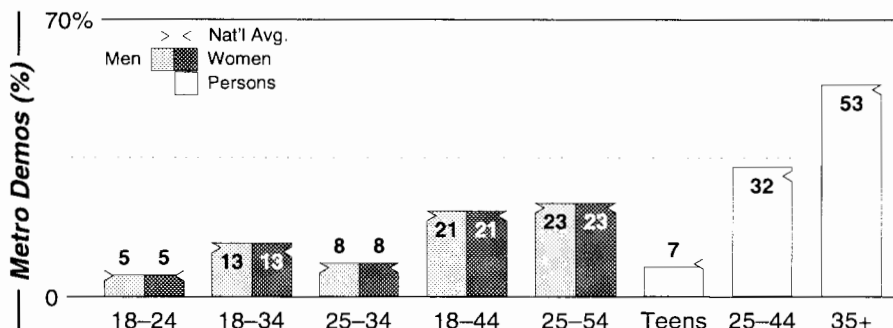

Boston (Cont.)

Metro Rank: **8** Pop: **4,392,151** Retail: **$46.782B** Gross Rev: **$312.4M** HH Inc: **$56,295** ↑