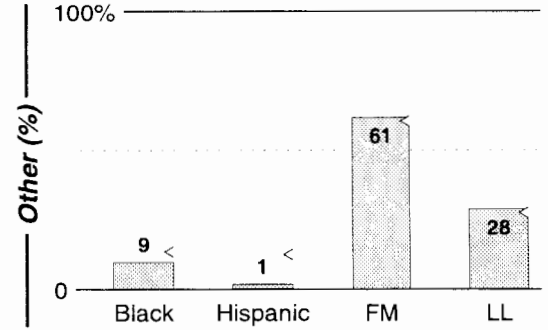

Lima, OH

Metro Rank: **228** Pop: **153,683** Retail: **$1.991B** Gross Rev: **$5.5M** HH Inc: **$39,584** ↓