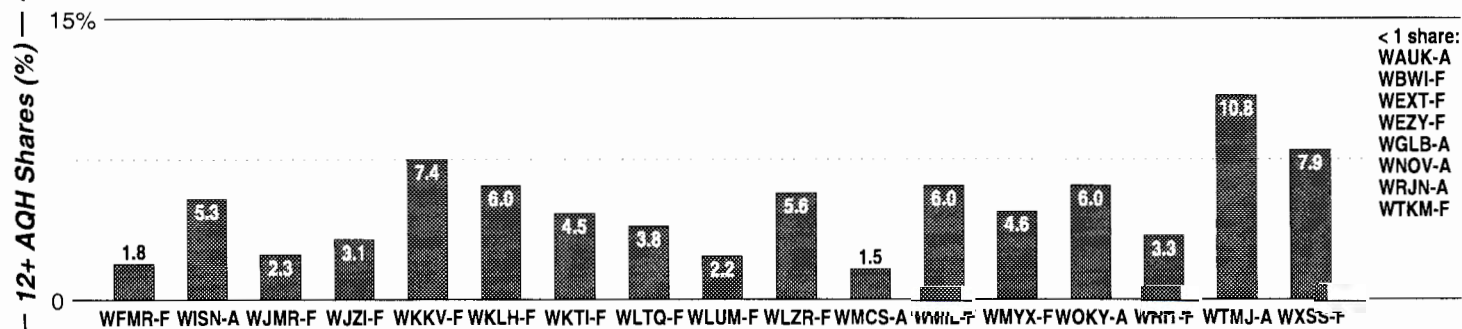

Milwaukee - Racine (Cont.)

Metro Rank: **31** Pop: **1,690,600** Retail: **$18.109B** Gross Rev: **$80.4M** HH Inc: **$46,671** ↑