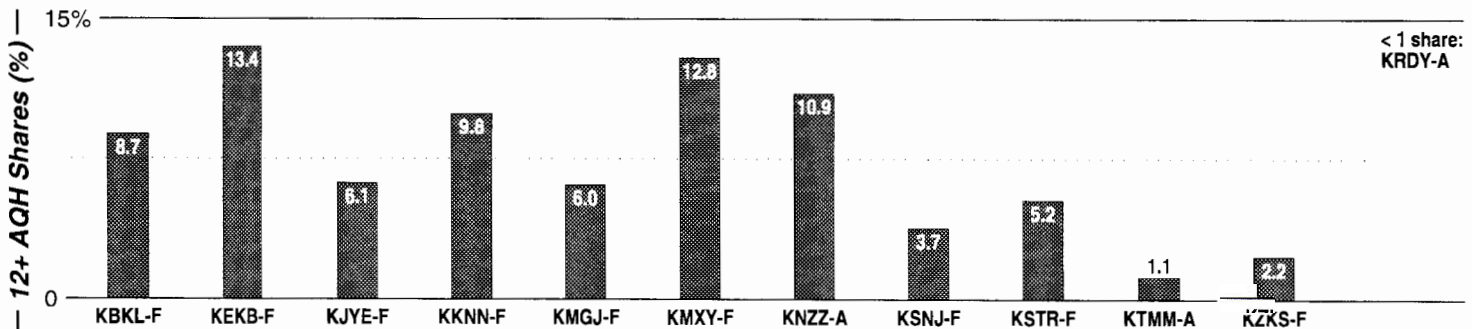

Calls	General Manager	Address, City, State ZIP	Phone	Fax	Owner Phone
KBKL-FM	Martie Miller	315 Kennedy Ave, Grand Junction, CO 81501	970-242-7788	970-243-0567	312-867-0091
KEKB-FM	Martie Miller	315 Kennedy Ave, Grand Junction, CO 81501	970-242-7788	970-243-0567	312-867-0091
KEXO-FM	Martie Miller	715 Horizon Dr Ste 430, Grand Junction, CO 81506	970-242-7788	970-245-5858	312-867-0091
KJYE-FM	Jim Terlouw	1360 E Sherwood Dr, Grand Junction, CO 81501	970-241-9230	970-245-7551	610-791-5700
KKNN-FM	Martie Miller	715 Horizon Dr Ste 430, Grand Junction, CO 81506	970-242-7788	970-245-5858	312-867-0091
KMGJ-FM	Paul Fee	715 Horizon Dr Ste 430, Grand Junction, CO 81506	970-243-1230	970-245-5858	207-773-2504
KMXY-FM	Martie Miller	315 Kennedy Ave, Grand Junction, CO 81501	970-242-7788	970-243-0567	312-867-0091
KNZZ-AM	Jim Terlouw	1360 E Sherwood Dr, Grand Junction, CO 81501	970-241-9230	970-245-7551	610-791-5700
KRDY-AM	Brad Leggett	PO Box 1120, Grand Junction, CO 81502		970-245-6585	
KRGS-AM	Scott Uhl	751 Horizon Ct Ste 200, Grand Junction, CO 81506	970-241-6460	970-241-6452	212-753-5599
KSNJ-FM	Jim Terlouw	1360 E Sherwood Dr, Grand Junction, CO 81501	970-241-9230	970-245-7551	610-791-5700
KSTR-FM	Brad Leggett	PO Box 1120, Grand Junction, CO 81502	970-242-5787	970-245-6585	
KTMM-AM	Martie Miller	715 Horizon Dr Ste 430, Grand Junction, CO 81506	970-242-7788	970-245-5858	610-791-5700
KZKS-FM	Scott Uhl	751 Horizon Ct Ste 200, Grand Junction, CO 81506	970-241-6460	970-241-6452	212-753-5599