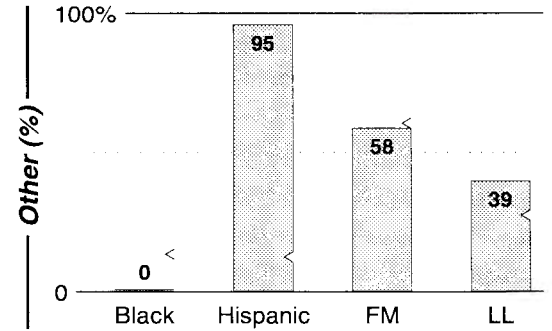

Laredo, TX

Metro Rank: **202** Pop: **201,796** Retail: **$2.097B** Gross Rev: **$3.8M** HH Inc: **$36,950** ↓

Calls	FMT	City of License	Freq	PWR	HAAT	Combo	LMA	Rep	St	Owner	Acq	Price
KBDR	SPAN	Mirando City	100.5	42.0	535				93	Sendero Multimedia	9908	1,675
KJBZ	SPAN	Laredo	92.7	3.0	289	b		KatzH	82	Guerra Enterprises	8912	750
KNEX	SPAN	Laredo	106.1	6.0	174	c	1	CSM	93	Rodriguez Comm	0001 p	3,000 c3
KQUR	CTRY	Laredo	94.9	100.0	810	a	1	Rosln	52	Border Bostrs Inc		
KRRG	CHR	Laredo	98.1	96.0	699	b		Katz	82	Guerra Enterprises	9211	1,200

Calls	FMT	City of License	Freq	Day	Night	Combo	LMA	Rep	St	Owner	Acq	Price	
KLAR	REL	Laredo	1300		1.0 #	0.08			56	Faith & Power Comm	9603	450	
KLNT	TALK	Laredo	1490		1.0	1.00	c	1	CSM	90	Rodriguez Comm	0001 p	c3
KVOZ	REL	Del Mar Hills	890		10.0	1.00			52	La Radio Cristiana	9704	1,850	

Calls	General Manager	Address, City, State ZIP	Phone	Fax	Owner Phone
KBDR-FM	Joe Garza	One South Main Ave, Laredo, TX 78040	956-725-1000	956-718-1000	956-686-8170
KJBZ-FM	Belinda Guerra	902 E Calton Rd, Laredo, TX 78041	956-726-9393	956-724-9915	956-724-9800
KLAR-FM	Hector Patino	PO Box 2517, Laredo, TX 78044	956-723-1300	956-723-9539	956-723-1300
KLNT-FM	Miguel Villarreal	505 Houston St, Laredo, TX 78040	956-725-1491	956-725-3424	214-630-9400
KNEX-FM	Miguel Villarreal	505 Houston St, Laredo, TX 78040	956-725-1491	956-725-3424	214-630-9400
KQUR-FM	Miguel Villarreal	505 Houston St, Laredo, TX 78040	956-725-1491	956-725-3424	830-816-2895
KRRG-FM	Belinda Guerra	902 E Calton Rd, Laredo, TX 78041	956-726-9393	956-724-9915	956-724-9800
KVOZ-AM	Paulino Bernal	PO Box 252, McAllen, TX 78505	956-686-6382	956-686-2999	956-686-6382