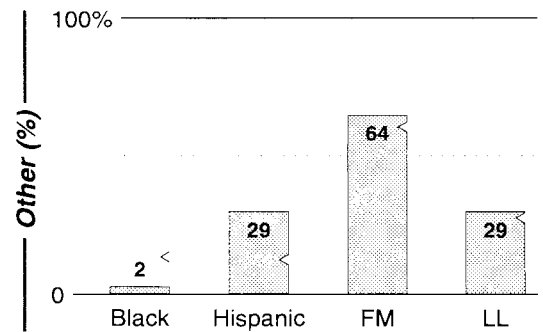

Modesto, CA (Cont.)

Metro Rank: **122** Pop: **439,799** Retail: **$4.195B** Gross Rev: **$18.2M** HH Inc: **$38,629** ↓

Calls	General Manager	Address, City, State ZIP	Phone	Fax	Owner Phone
KATM-FM	Tommy Ehrman	1581 Cummins Dr Ste 135, Modesto, CA 95358	209-523-7756	209-522-2061	702-804-5200
KCBC-AM	Don Crawford Jr.	10948 Cleveland Ave, Oakdale, CA 95361	209-847-0770	209-847-1769	209-847-0770
KDJK-FM	Tommy Ehrman	1581 Cummins Dr Ste 135, Modesto, CA 95358	209-766-5000	209-572-1931	702-804-5200
KEJC-FM	Elmer Gunkel	PO Box 5016, Modesto, CA 95352	209-526-5352	209-526-5397	209-239-4141
KESP-AM	Tommy Ehrman	1581 Cummins Dr Ste 135, Modesto, CA 95358	209-523-7756	209-522-2061	702-804-5200
KFIV-AM	Gary Halladay	3600 Sisk Rd Ste 2B, Modesto, CA 95356	209-545-5585	209-545-5587	214-922-8700
KHKK-FM	Tommy Ehrman	1581 Cummins Dr Ste 135, Modesto, CA 95358	209-766-5000	209-572-1931	702-804-5200
KHOP-FM	Tommy Ehrman	1581 Cummins Dr Ste 135, Modesto, CA 95358	209-766-5000	209-572-1931	702-804-5200
KJSN-FM	Gary Halladay	3600 Sisk Rd Ste 2B, Modesto, CA 95356	209-545-5585	209-545-5587	214-922-8700
KLOC-AM	Lisa Sunday	1620 N Carpenter Rd Ste D41, Modesto, CA 95351	209-521-5562	209-529-1528	916-646-4000
KOSO-FM	Gary Halladay	2121 Lancey Dr Ste 1, Modesto, CA 95355	209-551-1306	209-551-1359	214-922-8700
KRVR-FM	Jim Bryan	961 N Emerald Ave Ste A, Modesto, CA 95351	209-544-1055	209-544-8105	209-544-1055
KTDO-FM	Lisa Sunday	1620 N Carpenter Rd Ste D41, Modesto, CA 95351	209-521-5562	209-529-1528	916-646-4000
KTRB-AM	John Carpenter	5087 E McKinley Ave, Fresno, CA 93727	209-526-8600	559-252-4522	559-733-7800
KVIN-AM	Jim Bryan	961 N Emerald Ave Ste A, Modesto, CA 95351	209-544-1055	209-544-8105	209-544-1055
KWNN-FM	Roy Williams	6820 Pacific Ave #2, Stockton, CA 95207	209-476-1230	209-957-1833	209-476-1230
KZMS-FM	Lisa Sunday	1620 N Carpenter Rd Ste D41, Modesto, CA 95351	209-529-1900	209-529-1528	916-646-4000