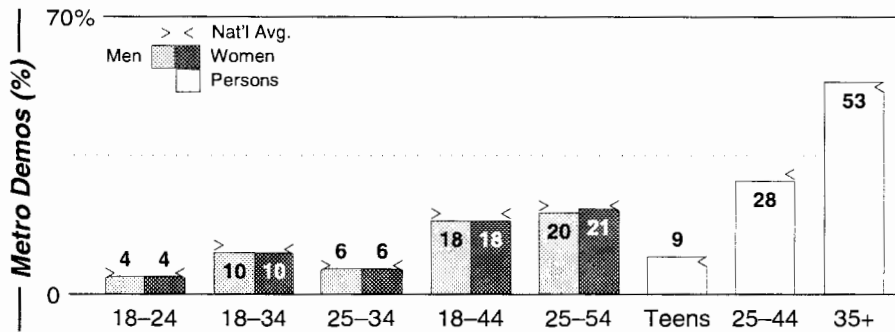

Beaumont-Port Arthur, TX (Cont.)

Metro Rank: **127** Pop: **382,900** Retail: **$3.658B** Gross Rev: **$12.9M** HH Inc: **$39,732** ↓

Calls	General Manager	Address, City, State ZIP	Phone	Fax	Owner Phone
KAYD-FM	Katie Wellman	PO Box 870, Beaumont, TX 77704	409-833-9421	409-833-9296	312-867-0091
KDEI-AM	Patricia Buckhalton	7700 Gulfway Dr, Port Arthur, TX 77642	409-963-1276	409-963-1640	
KIKR-AM	Katie Wellman	PO Box 870, Beaumont, TX 77704	409-833-9421	409-833-9296	312-867-0091
KIOC-FM	Jim Ray	PO Box 5488, Beaumont, TX 77726	409-896-5555	409-896-5500	214-922-8700
KKMY-FM	Jim Ray	PO Box 5488, Beaumont, TX 77726	409-896-5555	409-896-5500	214-922-8700
KLOI-FM	Gerald Proctor	PO Box 455, Silsbee, TX 77656	409-385-2883	409-385-1401	409-385-2883
KLVI-AM	Jim Ray	PO Box 5488, Beaumont, TX 77726	409-896-5555	409-896-5500	214-922-8700
KOGT-AM	Gary Stelly	PO Box 1667, Orange, TX 77631	409-883-4381	409-883-7996	409-883-4381
KOLE-AM	Ralph McBride	PO Box 22257, Beaumont, TX 77720	409-832-9250	409-832-5686	409-832-9250
KQHN-AM	Katie Wellman	PO Box 870, Beaumont, TX 77704	409-833-9421	409-833-9296	312-867-0091
KQXY-FM	Katie Wellman	PO Box 870, Beaumont, TX 77704	409-833-9421	409-833-9296	312-867-0091
KRCM-AM	Mac August	515 S 4th St, Beaumont, TX 77701	409-832-9501		409-842-2628
KSET-AM	Gerald Proctor	PO Box 455, Silsbee, TX 77656	409-385-2883	409-385-1401	409-385-2883
KTCX-FM	Katie Wellman	PO Box 870, Beaumont, TX 77704	409-840-4473	409-838-1025	312-867-0091
KTFA-FM	Ralph McBride	PO Box 22257, Beaumont, TX 77720	409-832-9250	409-832-5686	409-832-9250
KUHD-AM	Eloy Castro	419 Stadium Rd, Port Arthur, TX 77642	409-983-4256	409-983-5858	409-983-4256
KYKR-FM	Jim Ray	PO Box 5488, Beaumont, TX 77726	409-896-5555	409-896-5500	214-922-8700
KZZB-AM	Darrell Martin	2531 Calder St, Beaumont, TX 77702	409-833-0990	409-833-0995	281-837-7777