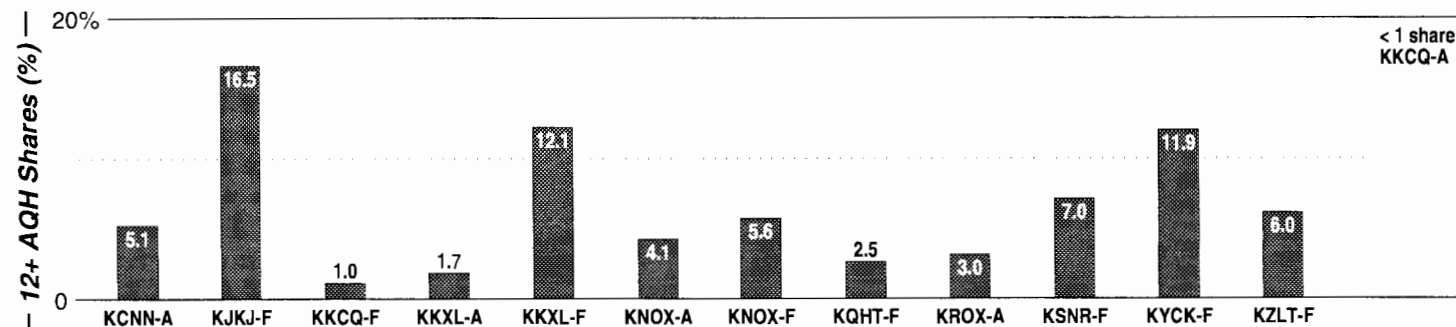

Contact Information	Calls	General Manager	Address, City, State ZIP	Phone	Fax	Owner Phone
	KCNN-AM	Dave Norman	667 Demers Ave, Grand Forks, ND 58201	701-772-2204	701-746-0012	701-772-2204
	KJKJ-FM	Jeff Holberg	505 University Ave, Grand Forks, ND 58203	701-746-1417	701-746-1410	606-655-2267
	KKCQ-AMFM	Kevin Arvidson	PO Box 606, Fosston, MN 56542	218-435-1919	218-435-1480	218-435-1919
	KKEQ-FM	Kevin Arvidson	PO Box 606, Fosston, MN 56542	218-435-1919	218-435-1480	218-435-1919
	KKXL-AMFM	Jeff Holberg	505 University Ave, Grand Forks, ND 58203	701-746-1417	701-746-1410	606-655-2267
	KNOX-AMFM	Steve Albertson	PO Box 13638, Grand Forks, ND 58208	701-775-4611	701-772-0540	320-251-1450
	KQHT-FM	Pat McLean	505 University Ave, Grand Forks, ND 58203	701-746-1417	701-746-1410	606-655-2267
	KROX-AM	Frank Fee	PO Box 620, Crookston, MN 56716	218-281-1140	218-281-5036	218-281-1140
	KSNR-FM	Pat McLean	505 University Ave, Grand Forks, ND 58203	218-681-1230	218-681-3717	606-655-2267
	KTRF-AM	Jon Praska	PO Box 40, Thief River Falls, MN 56701	218-681-1230	218-681-3717	612-377-4199
	KYCK-FM	Steve Albertson	PO Box 13638, Grand Forks, ND 58208	701-775-4611	701-772-0540	320-251-1450
	KZLT-FM	Dave Norman	667 Demers Ave, Grand Forks, ND 58201	701-772-2204	701-746-0012	701-772-2204