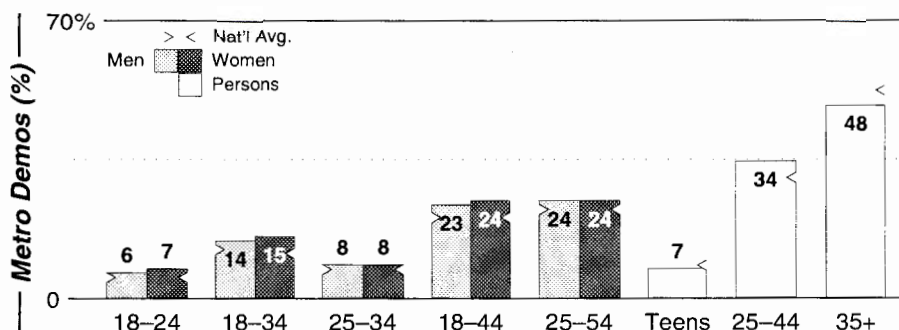

Burlington, VT (Cont.)

Metro Rank: **225** Pop: **150,797** Retail: **$1.881B** Gross Rev: **$14.1M** HH Inc: **$49,546** ↑

Calls	General Manager	Address, City, State ZIP	Phone	Fax	Owner Phone
WBTV-FM	Harry Jacobs	255 South Champlin, Burlington, VT 05401	802-860-2465	802-860-2462	
WCPV-FM	Karen Marshall	PO Box 1093, Burlington, VT 05402	802-655-0093	802-655-0478	214-922-8700
WCVT-FM	Eric Michaels	PO Box 550, Waterbury, VT 05676	802-244-1764	802-244-1771	802-244-7321
WDEV-FM	Eric Michaels	PO Box 550, Waterbury, VT 05676	802-244-7321	802-244-1771	802-244-7321
WEAV-AM	Karen Marshall	PO Box 1093, Burlington, VT 05402	802-655-0093	802-863-7825	
WEZF-FM	Karen Marshall	PO Box 1093, Burlington, VT 05402	802-655-0093	802-655-0478	214-922-8700
WIZN-FM	Harry Jacobs	255 South Champlin, Burlington, VT 05401	802-860-2440	802-860-1818	202-939-9090
WJOY-AM	Dan Dubonnet	PO Box 4489, Burlington, VT 05406	802-658-1230	802-862-0786	941-682-8184
WKDR-AM	Eric Micheals	255 South Champlin, Burlington, VT 05401	802-655-6753	802-655-4284	802-244-7321
WKOL-FM	Dan Dubonnet	PO Box 4489, Burlington, VT 05406	802-658-1230	802-862-0786	941-682-8184
WLFE-FM	Phil Knight	PO Box 712, Saint Albans, VT 05478	802-524-2133	802-527-1450	603-668-6400
WLKC-FM	Susan Wallace	PO Box 8248, Essex, VT 05451	802-288-1033	802-288-8134	603-668-6400
WNCS-FM	Candice Leopold	PO Box 551, Montpelier, VT 05601	802-223-2396	802-223-1520	603-668-9999
WOKO-FM	Dan Dubonnet	PO Box 4489, Burlington, VT 05406	802-658-1230	802-862-0786	941-682-8184
WVMT-AM	Paul Goldman	PO Box 620, Colchester, VT 05446	802-655-1620	802-655-1329	802-655-1620
WWSR-AM	Phil Knight	PO Box 712, Saint Albans, VT 05478	802-524-2133	802-527-1450	603-668-6400
WXNT-FM	Tom Barney	PO Box 940, Middlebury, VT 05753	802-775-5597	802-775-6637	860-678-7800
WXPS-FM	Karen Marshall	PO Box 1093, Burlington, VT 05402	802-665-0093	802-863-7825	214-922-8700
WXXX-FM	Paul Goldman	PO Box 620, Colchester, VT 05446	802-655-1620	802-655-1329	802-655-1620