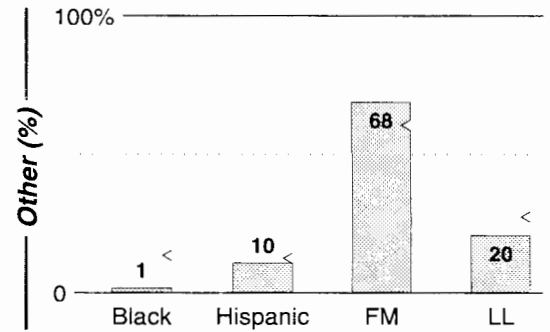

Grand Junction, CO

Metro Rank: **251** Pop: **116,484** Retail: **$1.369B** Gross Rev: **$6.0M** HH Inc: **$36,817** ↓