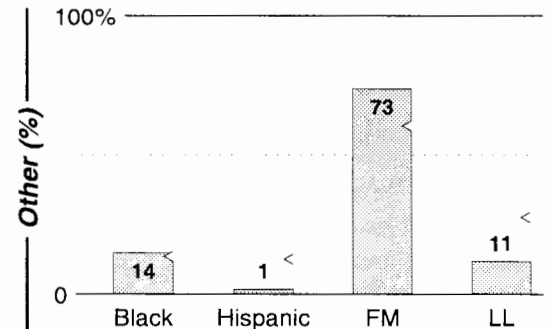

Indianapolis, IN (Cont.)

Metro Rank: **38** Pop: **1,410,683** Retail: **$16.911B** Gross Rev: **$87.4M** HH Inc: **$49,873** ↑

Calls	General Manager	Address, City, State ZIP	Phone	Fax	Owner Phone
WBKS-FM	Bill Shirk	6264 La Pas Trl, Indianapolis, IN 46268	317-293-9600	317-328-3870	301-306-1111
WBRI-AM	Stephen R. White	4802 E 62nd St, Indianapolis, IN 46220	317-255-5484	317-255-4452	317-255-5484
WCBK-FM	David Keister	PO Box 1577, Martinsville, IN 46151	765-342-3394	765-342-5020	765-349-1485
WEDJ-FM	Martha Miller	1800 N Meridian St. Ste 605, Indianapolis, IN 46202	317-924-1071	317-924-7766	317-924-1071
WENS-FM	Christine Duncan	40 Monument Cir Ste 600, Indianapolis, IN 46204	317-266-9700	317-684-2021	317-266-0100
WFBQ-FM	Christopher J. Wheat	6161 Fall Creek Rd, Indianapolis, IN 46220	317-257-7565	317-254-9619	214-922-8700
WFMS-FM	Monte Maupin-Gerard	6810 N Shadeland, Indianapolis, IN 46220	317-842-9550	317-577-3361	717-852-2139
WGLD-FM	Charlie Morgan	6810 N Shadeland, Indianapolis, IN 46220	317-842-9550	317-577-3361	717-852-2139
WGNR-FM	Ray Hashley	2000 W 53rd St, Anderson, IN 46013	765-642-2750	765-642-4033	312-329-4438
WGRL-FM	Monte Maupin-Gerard	6810 N Shadeland, Indianapolis, IN 46220	317-842-9550	317-581-1329	717-852-2139
WHHH-FM	Bill Shirk	6264 La Pas Trl, Indianapolis, IN 46268	317-293-9600	317-328-3870	301-306-1111
WIBC-AM	Tom Severino	40 Monument Cir Ste 400, Indianapolis, IN 46204	317-266-9422	317-846-1081	317-266-0100
WKLU-FM	Bruce Quinn	733 N Green St, Brownsburg, IN 46112	317-852-9119	317-852-8018	317-852-9119
WKWH-AM	Johnny McCory	PO Box 338, Shelbyville, IN 46176	317-398-9757	317-392-3292	765-932-4121
WMCB-AM	David Keister	PO Box 1577, Martinsville, IN 46151	765-342-3394	765-342-5020	765-349-1485
WMYS-AM	Tim Medland	9245 N Meridian St Ste 300, Indianapolis, IN 46260	317-816-4000	317-816-4080	317-816-4000
WNAP-FM	Christine Duncan	40 Monument Cir Ste 600, Indianapolis, IN 46204	317-236-9300	317-684-2021	317-266-0100
WNDE-AM	Christopher J. Wheat	6161 Fall Creek Rd, Indianapolis, IN 46220	317-257-7565	317-253-6501	214-922-8700
WNTS-AM	Jim Wilson	4800 E Raymond St, Indianapolis, IN 46203	317-359-5591		317-359-5591
WPZZ-FM	Sharon Westbrook	2021 E 52nd St Ste 219, Indianapolis, IN 46205	317-255-4569	317-255-4633	317-655-9999
WRZX-FM	Christopher J. Wheat	6161 Fall Creek Rd, Indianapolis, IN 46220	317-257-7565	317-253-6501	214-922-8700
WSYW-AM	Martha Miller	1800 N Meridian St. Ste 605, Indianapolis, IN 46202	317-924-1071	317-924-7766	317-924-1071
WTLC-AMFM	Vince Fruge	40 Monument Cir Ste 500, Indianapolis, IN 46204	317-955-9852	317-684-2010	317-266-0100
WTPI-FM	Tim Medland	9245 N Meridian St Ste 300, Indianapolis, IN 46260	317-816-4000	317-816-8040	317-816-4000
WTTS-FM	Ron Tarsi	One City Center Ste 400, Bloomington, IN 47404	812-332-3366	812-331-4570	812-332-7251
WXIR-FM	Stephen R. White	4802 E 62nd St, Indianapolis, IN 46220	317-255-5484	317-255-4452	317-255-5484
WXLW-AM	Ed Sears	54 Monument Cir Ste 250, Indianapolis, IN 46204	317-655-9999	317-655-9995	317-655-9999
WYJZ-FM	Bill Shirk	6264 La Pas Trl, Indianapolis, IN 46268	317-293-9600	317-328-3870	301-306-1111
WZPL-FM	Tim Medland	9245 N Meridian St Ste 300, Indianapolis, IN 46260	317-816-4000	317-816-8040	317-816-4000