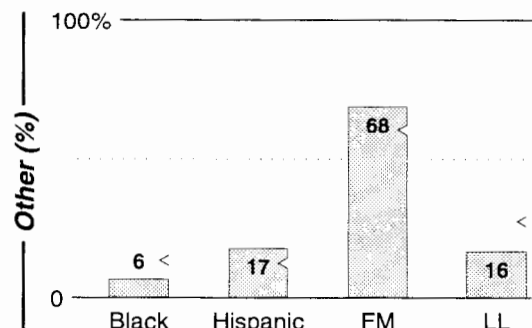

Amarillo, TX (Cont.)

Metro Rank: **188** Pop: **215,837** Retail: **$2.284B** Gross Rev: **$7.7M** HH Inc: **$41,153** ↓

Calls	General Manager	Address, City, State ZIP	Phone	Fax	Owner Phone
KAEZ-FM	Melody Hughes	1616 S Kentucky St Ste C400, Amarillo, TX 79102	806-372-3002	806-353-4665	800-540-5369
KARX-FM	Chris Knight	301 S Polk St Ste 100, Amarillo, TX 79101	806-342-5200	806-342-5202	312-867-0091
KATP-FM	John Fulton	5406 Winners Cir, Amarillo, TX 79110	806-359-5999	806-359-0136	806-359-5999
KBZD-FM	Daylon Martin	5200 E Amarillo Blvd, Amarillo, TX 79107	806-372-6543	806-379-7339	417-581-5595
KDJW-AM	Billy Ed Dixon	1759-A Avondale Center, Amarillo, TX 79106	806-353-4448	806-353-8911	806-353-4448
KGNC-AMFM	Dan Gorman	3505 Olsen Blvd Ste 117, Amarillo, TX 79109	806-355-9801	806-354-8779	706-724-0851
KGRW-FM	Susie Doberbich	3639 Wolflin Ave # B, Amarillo, TX 79102	806-355-1044	806-352-6525	214-630-9400
KIXZ-AM	Dick Lewis	6214 W 34th Ave, Amarillo, TX 79109	806-355-9777	806-355-5832	214-922-8700
KMML-FM	Dick Lewis	6214 W 34th Ave, Amarillo, TX 79109	806-355-9777	806-355-5832	214-922-8700
KMXJ-FM	Dick Lewis	6214 W 34th Ave, Amarillo, TX 79109	806-355-9777	806-355-5832	214-922-8700
KPQZ-FM	Socorro Coco Medina	1616 S Kentucky St Bldg C Ste, 215 Amarillo, TX 79102	806-351-2345	806-351-1830	
KPRF-FM	Dick Lewis	6214 W 34th Ave, Amarillo, TX 79109	806-355-9777	806-355-5832	214-922-8700
KPUR-AMFM	Chris Knight	301 S Polk St Ste 100, Amarillo, TX 79101	806-342-5200	806-342-5202	312-867-0091
KQFX-FM	Susie Doberbich	3639 Wolflin Ave # B, Amarillo, TX 79102	806-355-1044	806-352-6525	214-630-9400
KQIZ-FM	Chris Knight	301 S Polk St Ste 100, Amarillo, TX 79101	806-342-5200	806-342-5202	312-867-0091
KRGN-FM	Don Webster	PO Box 10050, Amarillo, TX 79116	806-376-5746	806-376-4212	520-742-6976
KTNZ-AM	Daylon Martin	5200 E Amarillo Blvd, Amarillo, TX 79107	806-372-6543	806-379-7339	417-581-5595
KZIP-AM	Carmine Augilar	1011 S Jackson St, Amarillo, TX 79101	806-374-8555	806-371-0559	214-630-9400
KZRK-AMFM	Chris Knight	301 S Polk St Ste 100, Amarillo, TX 79101	806-342-5200	806-342-5202	312-867-0091