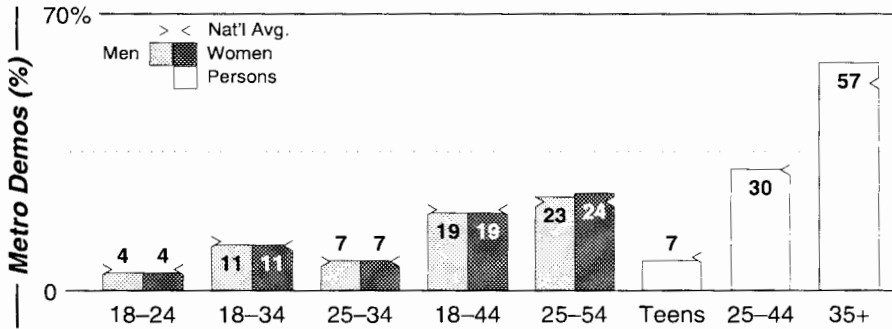

Stamford-Norwalk, CT

Metro Rank: **139** Pop: **334,031** Retail: **$5.205B** Gross Rev: **$6.7M** HH Inc: **$89,263** ↑

Calls	FMT	City of License	Freq	PWR	HAAT	Combo	LMA	Rep	St	Owner	Acq	Price
WEBE	AC	Westport	107.9	50.0	384			Crstl	82	Nassau Bcstg Ptrs LP	0003	p
WEFX	AOR	Norwalk	95.9	3.0	299	a		Sntry	66	Cox Radio Inc	9908	p sw
WEZN	AC	Bridgeport	99.9	27.5	669			Katz	60	Cox Radio Inc	9704	g
WKHL	OLD	Stamford	96.7	3.0	328	a		Sntry	47	Cox Radio Inc	9908	p g5

Calls	FMT	City of License	Freq	Day	Night	Combo	LMA	Rep	St	Owner	Acq	Price
WGCH	NEWS	Greenwich	1490	1.0	1.00				64	Greenwich Bcstg		
WMMM	TALK	Westport	1260	1.0	0.00				59	Sacred Heart Univ	9801	115 e
WNLK	NEWS	Norwalk	1350	1.0	0.50	a		Sntry	48	Cox Radio Inc	9910	p g
WSTC	NEWS	Stamford	1400	0.8	0.78	a		Sntry	41	Cox Radio Inc	9908	p g5

Calls	General Manager	Address, City, State ZIP	Phone	Fax	Owner Phone
WEFX-FM	Robin Faller	444 Westport Ave Fl 3, Norwalk, CT 06851	203-845-3030	203-845-3097	404-843-5000
WGCH-AM	Jonathan Becker	1490 Dayton Ave, Greenwich, CT 06830	203-869-1490	203-869-3636	203-869-1490
WKHL-FM	Robin Faller	444 Westport Ave Fl 3, Norwalk, CT 06851	203-845-3030	203-845-3097	404-843-5000
WMMM-AM	George Lombardi	5151 Park Ave, Fairfield, CT 06432	203-371-7989	203-371-7991	203-371-7989
WNLK-AM	Robin Faller	444 Westport Ave Fl 3, Norwalk, CT 06851	203-845-3030	203-845-3097	404-843-5000
WSTC-AM	Robin Faller	444 Westport Ave Fl 3, Norwalk, CT 06851	203-845-3030	203-359-9907	404-843-5000