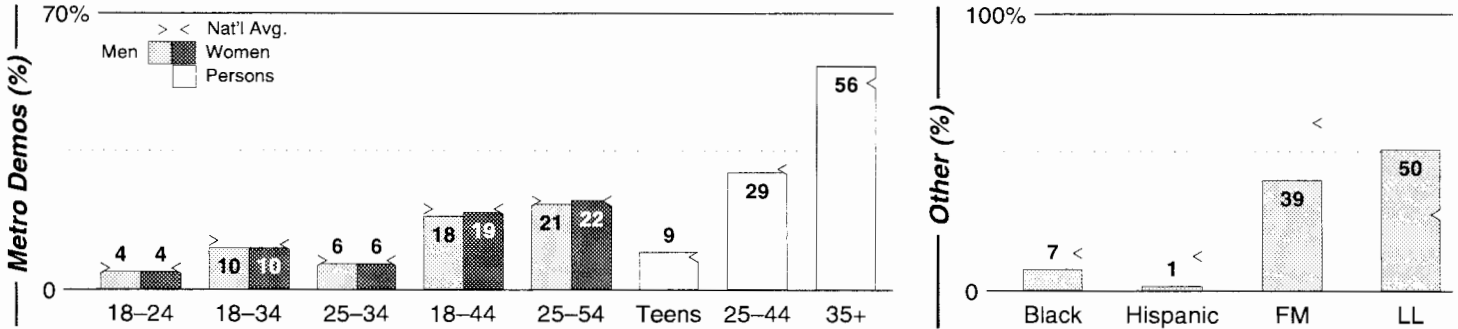

Canton, OH

Metro Rank: **123** Pop: **402,197** Retail: **$5.327B** Gross Rev: **$11.3M** HH Inc: **$40,531** ↓

Calls	FMT	City of License	Freq	PWR	HAAT	Combo	LMA	Rep	St	Owner	Acq	Price
WHBC	AC	Canton	94.1	45.0	515	c		Crstl	48	Beaverkettle Co		
WHK	REL	Canton	98.1	15.5	879	d			61	Salem Comm Corp	9701	g
WKDD	AC	Akron	96.5	50.0	440			D&R	50	Barnstable Bcstg Inc	8308	5,300
WNPQ	REL	NewPhiladelphia	95.9	2.0	397			RgRep	69	Tuscarawas Bcstg		
WQXK	CTRY	Salem	105.1	88.0	430	a		Alied	58	Cumulus Bcstg Inc	9911 p	ac
WRQK	ROCK	Canton	106.9	27.5	341			Alied	61	Cumulus Bcstg Inc	9911 p	g
WZKL	AC	Alliance	92.5	50.0	499	b		Katz	47	D A Peterson Inc		

Calls	FMT	City of License	Freq	Day	Night	Combo	LMA	Rep	St	Owner	Acq	Price
WCER	REL	Canton	900	0.5	# 0.08				47	Melodynamic Bcstg	9107	85
WDPN	NOST	Alliance	1310	1.0	0.48	b		Katz	53	D A Peterson Inc		
WHBC	MOR	Canton	1480	15.0	5.00	c		Crstl	25	Beaverkettle Co	6712	
WINW	REL	Canton	1520	1.0	0.00			Katz	66	Pinebrook Corp	9610	75
WRCW	AC	Canton	1060	5.0	0.00				46	Otter Comm Ltd	9906 p	600
WTIG	SPRT	Massillon	990	0.3	0.11				57	WTIG Inc	9109	110

Calls	General Manager	Address, City, State ZIP	Phone	Fax	Owner Phone
WCER-AM	Jack Ambrozic	4537 22nd St NW(Broadcast Pk), Canton, OH 44708	330-478-6655	330-478-6651	330-478-6655
WDPN-AM	Dick Elliott	PO Box 2356, Alliance, OH 44601	330-821-1111	330-821-0379	
WHBC-AMFM	Ray Hexamer	PO Box 9917, Canton, OH 44711	330-456-7166	330-456-7199	330-456-7166
WHK-FM	Carl Miller	4 Summit Park Dr Ste 150, Independence, OH 44131	216-901-0921	216-901-1104	805-987-0400
WINW-AM	Curtis Perry	PO Box 616, Cuyahoga Falls, OH 44222	330-493-9569	330-492-5633	330-658-3423
WNPQ-FM	Tom Bishop	3969 Convenience Cir NW #205, Canton, OH 44718	330-492-9590	330-492-3702	740-922-2700
WRCW-AM	Ronald D. Colaner	4601 Hills And Dales Rd NW, Canton, OH 44708	330-477-8585		
WRQK-FM	Larry White	PO Box 7579, Canton, OH 44705	330-492-5630	330-492-5633	312-867-0091
WTIG-AM	Ray Jeske	3580 Karen Ave NW, Massillon, OH 44647	330-837-9900	330-837-9844	330-837-9900
WZKL-FM	Dick Elliott	PO Box 2356, Alliance, OH 44601	330-821-1111	330-821-0379