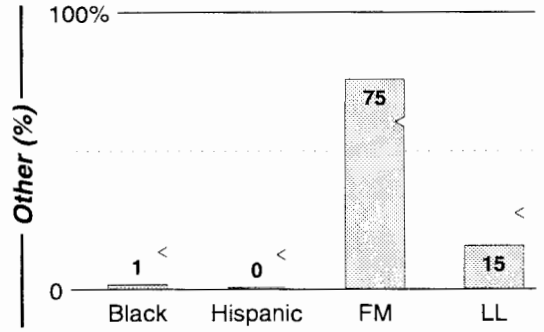

Parkersburg-Marietta, WV-OH

Metro Rank: **224** Pop: **149,898** Retail: **$1.718B** Gross Rev: **$5.9M** HH Inc: **$37,775** ↓