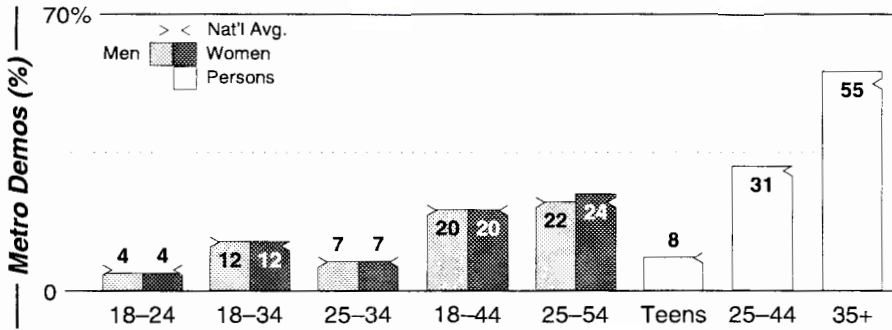

New York (Cont.)

Metro Rank: **1** Pop: **17,048,422** Retail: **$150.381B** Gross Rev: **$729.0M** HH Inc: **$57,086** ↑