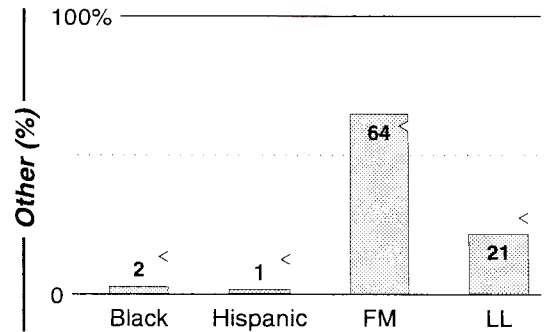

Johnson City-Kingsport-Bristol (Cont.)

Metro Rank: **96** Pop: **467,224** Retail: **$4.517B** Gross Rev: **$16.2M** HH Inc: **$37,370** ↓

Calls	General Manager	Address, City, State ZIP	Phone	Fax	Owner Phone
WABN-AMFM	Craig Sutherland	PO Box 1067, Abingdon, VA 24212	540-628-2147	540-628-9847	540-628-4422
WAEZ-FM	Pete Nininger	PO Box 1389, Bristol, VA 24203	540-466-4151	540-669-1010	540-669-8112
WBCV-AM	Jennings Dotson	PO Box 68, Bristol, TN 37621	423-968-5221	423-968-7711	423-968-5221
WBEJ-AM	Cleo Reed	626 1/2 E Elk Ave, Elizabethton, TN 37643	423-542-2184	423-542-2185	423-542-2184
WDFU-AM	James Smith	PO Box 391, Duffield, VA 24244	540-431-4357	540-431-4357	540-431-4357
WEMB-AM	Jim Crawford	PO Box 280, Erwin, TN 37650	423-743-6123	423-743-6122	615-743-6123
WETB-AM	Paul Gobble	PO Box 4127, Johnson City, TN 37602	423-928-7131	423-928-8392	423-928-7131
WEYE-FM	C. Philip Beal	211 Burem Rd, Rogersville, TN 37857	423-272-3900	423-272-0328	423-245-4101
WGAT-AM	Herman Long	117 E Jackson St Ste 2, Gate City, VA 24251	540-386-7025	540-386-3600	540-386-7025
WGOC-AM	Sheila Fleming	640 Radio Way, Blountville, TN 37617	423-323-0640	423-323-1864	309-829-1221
WHHQ-AM	Dennis Kelly	PO Box 388, Elizabethton, TN 37644	888-322-5291		
WIKQ-FM	Ronnie Metcalfe	PO Box 278, Greeneville, TN 37744	423-639-1831	423-638-1979	423-638-4147
WJCW-AM	Don Raines	PO Box 8668, Gray, TN 37615	423-477-1000	423-477-4747	702-804-5200
WJDT-FM	Clark Quillen	PO Box 519, Morristown, TN 37815	423-993-3639	unpublished	423-993-3639
WKCV-AM	Kenneth Hill	PO Box 2061, Bristol, TN 37621	423-878-6279	423-878-6520	423-878-6279
W AM	Don Raines	PO Box 8668, Gray, TN 37615	423-477-1000	423-477-4747	702-804-5200
W BUS-FM	Don Raines	PO Box 8668, Gray, TN 37615	423-477-1000	423-477-4747	702-804-5200
WKPT-AM	David Widener	222 Commerce St, Kingsport, TN 37660	423-246-9578	423-247-9836	423-246-9578
WKTP-AM	David Widener	222 Commerce St, Kingsport, TN 37660	423-246-9578	423-247-9836	423-246-9578
WMCH-AM	Randall Seavers	PO Box 128, Church Hill, TN 37642	423-357-5601	423-357-3635	423-245-4101
WMEV-AMFM	David Widener	PO Box 968, Marion, VA 24354	540-783-3151	540-783-3152	423-246-9578
WOPI-AM	David Widener	222 Commerce St, Kingsport, TN 37660	423-246-9578	423-247-9836	423-246-9578
WPWT-AM	Kenneth Hill	4045 Weaver Pike, Bluff City, TN 37618	423-878-6391	423-878-6520	423-878-6279
WQUT-FM	Don Raines	PO Box 8668, Gray, TN 37615	423-477-1000	423-477-4747	702-804-5200
WRGS-AM	C. Philip Beal	211 Burem Rd, Rogersville, TN 37857	423-272-3900	423-272-0328	423-272-3900
WRZK-FM	David Widener	222 Commerce St, Kingsport, TN 37660	423-246-9578	423-247-9836	423-245-9790
WTFM-FM	David Widener	222 Commerce St, Kingsport, TN 37660	423-246-9578	423-247-9836	423-246-9578
WXBQ-AMFM	Pete Nininger	PO Box 1389, Bristol, VA 24203	540-669-8112	540-669-0541	540-669-8112
WXIS-FM	Jim Crawford	PO Box 280, Erwin, TN 37650	423-735-7625	423-743-6122	615-743-6123
WZAP-AM	R.A. Morris	PO Box 369, Bristol, VA 24203	540-669-6950	540-669-0794	540-669-6950