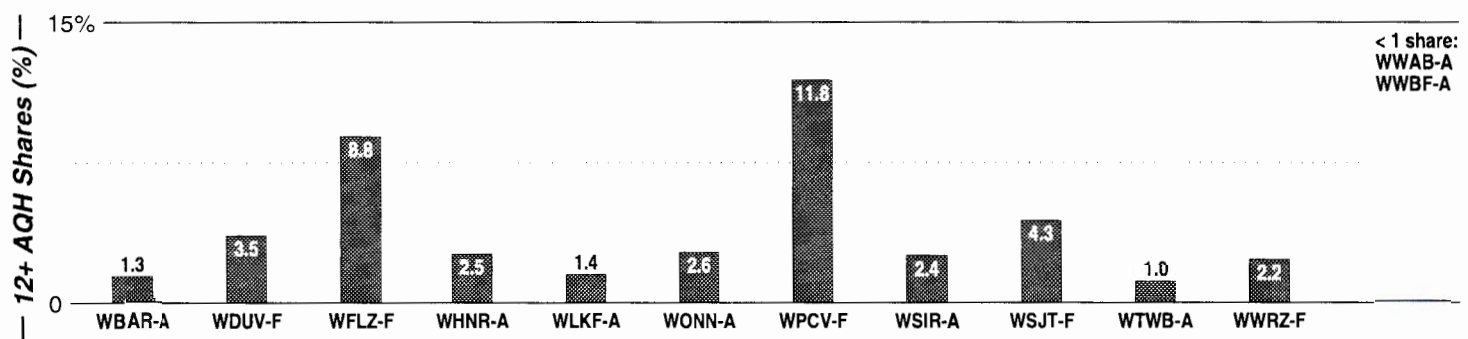

Calls	General Manager	Address, City, State ZIP	Phone	Fax	Owner Phone
WBAR-AM	Elmer White	PO Box 820, Bartow, FL 33831	941-533-9227	941-519-9514	941-533-9227
WHNR-AM	Frankie Grover	1505 Dundee Rd, Winter Haven, FL 33884	863-299-1141	863-293-6397	941-687-4000
WLKF-AM	Art Rowbotham	404 W Lime St, Lakeland, FL 33815	863-682-8184	863-683-2409	941-682-8184
WLVF-AM	Randy Daniel	810 E Hinson Ave, Haines City, FL 33844	941-422-9583	863-422-0110	941-422-9583
WONN-AM	Art Rowbotham	404 W Lime St, Lakeland, FL 33815	863-682-8184	863-683-2409	941-682-8184
WPCV-FM	Art Rowbotham	404 W Lime St, Lakeland, FL 33815	863-682-8184	863-683-2409	941-682-8184
WSIR-AM	Joseph Fisher	665 Lake Howard Dr SW, Winter Haven, FL 33880	863-295-9411	863-401-9365	863-425-3411
WTWB-AM	Dennis Cockerham	777 Carpenters Way, Lakeland, FL 33809	863-859-1477	863-859-0171	863-859-1477
WWAB-AM	Hugh Hughes	1203 W Chase St, Lakeland, FL 33815	941-682-2998	941-683-9922	941-682-2998
WWBF-AM	Tom Thornburg	1130 Radio Rd, Bartow, FL 33830	863-533-0744	863-533-8546	941-533-0744
WWRZ-FM	Art Rowbotham	404 W Lime St, Lakeland, FL 33815	863-682-8184	863-683-2409	941-682-8184