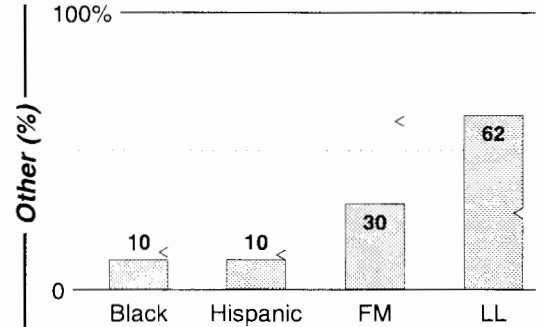

Danbury, CT

Metro Rank: **189** Pop: **205,519** Retail: **$3.002B** Gross Rev: **$8.1M** HH Inc: **$84,645** ↑

Calls	FMT	City of License	Freq	PWR	HAAT	Combo	LMA	Rep	St	Owner	Acq	Price
WAXB	OLD	Patterson	105.5	0.9	610	b		Sntry	64	Nassau Bcstg Ptrs LP	9910 p	g3
WDAQ	AC	Danbury	98.3	1.3	459	a		D&R	53	Berkshire Bcstg Corp		
WEBE	AC	Westport	107.9	50.0	384			Crstl	82	Nassau Bcstg Ptrs LP	0003 p	
WEZN	AC	Bridgeport	99.9	27.5	669			Katz	60	Cox Radio Inc	9704	g
WRKI	AOR	Brookfield	95.1	29.5 #	637	b		Sntry	57	Nassau Bcstg Ptrs LP	0003 p	g4

Calls	FMT	City of License	Freq	Day	Night	Combo	LMA	Rep	St	Owner	Acq	Price
WINE	NOST	Brookfield	940	0.7	0.00	b		Sntry	66	Nassau Bcstg Ptrs LP	0003 p	g4
WLAD	MOR	Danbury	800	1.0	0.29	a		D&R	47	Berkshire Bcstg Corp		
WPUT	NOST	Brewster	1510	1.0	0.00	b		Rosln	58	Nassau Bcstg Ptrs LP	0003 p	g4
WREF	OLD	Ridgefield	850	2.5 #	0.50	a		D&R	82	Berkshire Bcstg Corp	9701	550

Calls	General Manager	Address, City, State ZIP	Phone	Fax	Owner Phone
WAXB-FM	Bob Mordente	1004 Federal Rd, Brookfield, CT 06804	203-775-1212	203-774-6452	609-452-9696
WDAQ-FM	Irving J. Goldstein	198 Main St, Danbury, CT 06810	203-744-4800	203-778-4655	203-744-4800
WINE-AM	Bob Mordente	1004 Federal Rd, Brookfield, CT 06804	203-775-1212	203-775-6452	609-452-9696
WLAD-AM	Irving J. Goldstein	198 Main St, Danbury, CT 06810	203-744-4800	203-778-4655	203-744-4800
WPUT-AM	Bob Mordente	1004 Federal Rd, Brookfield, CT 06804	203-775-1212	203-775-6452	609-452-9696
WREF-AM	Irving J. Goldstein	198 Main St, Danbury, CT 06810	203-744-4800	203-744-4800	203-744-4800
WRKI-FM	Bob Mordente	1004 Federal Rd, Brookfield, CT 06804	203-775-1212	203-775-6452	609-452-9696