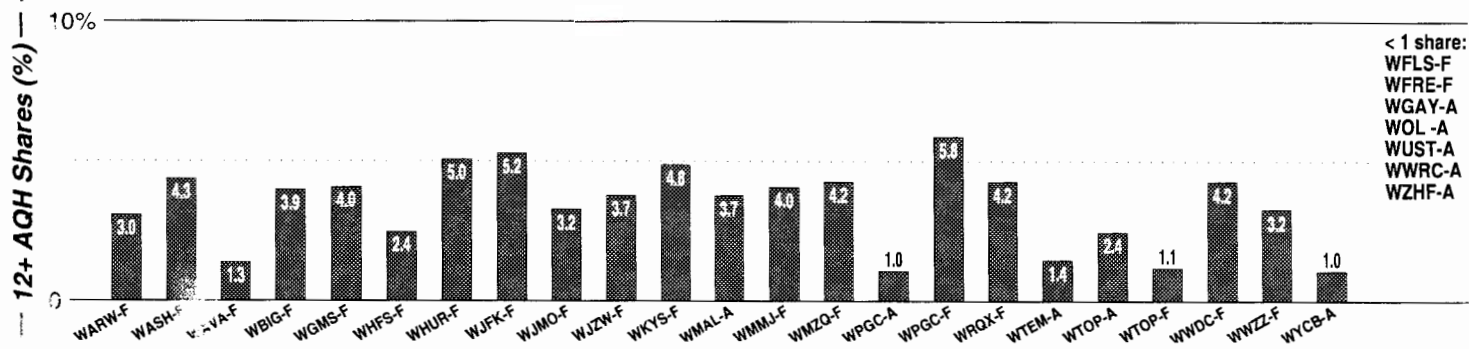

Calls	General Manager	Address, City, State ZIP	Phone	Fax	Owner Phone
WABS-AM	David Ruleman	1901 N. Moore St., Arlington, VA 22209	703-807-2266	703-807-2248	805-987-0400
WACA-AM	Alejandro Carrasco	11141 Georgia Ave Ste 310, Wheaton, MD 20902	301-942-3500	301-942-7798	310-820-5355
WAGE-AM	Dene Hill	711 Wage Dr SW, Leesburg, VA 20175	703-777-1200	703-777-7431	703-777-1200
WARW-FM	Sarah Taylor	5912 Hubbard Dr, Rockville, MD 20852	301-984-6000	301-468-2490	212-975-6500
WASH-FM	Bennett Zier	1801 Rockville Pike Fl 6, Rockville, MD 20852	301-984-9710	301-255-4344	214-922-8700
WAVA-FM	David Ruleman	1901 N Moore St Ste 200, Arlington, VA 22209	703-807-2266	703-807-2248	805-987-0400
WBIG-FM	Bennett Zier	1801 Rockville Pike Fl 6, Rockville, MD 20852	301-468-1800	301-468-0491	214-922-8700
WBSZS-AM	Maria Elena	8121 Georgia Ave Fl 10, Silver Spring, MD 20910	301-588-6200	301-587-6153	301-588-6200
WCTN-AM	John Vogt	7825 Tuckerman Ln Ste 211, Potomac, MD 20854	301-299-7026	301-299-5301	301-299-7026
WDCT-AM	Ken Shin	3251 Old Lee Hwy Ste 506, Fairfax, VA 22030	703-273-4000	703-273-1015	703-273-4000
WFAX-AM	Doris Newcomb	161 Hillwood Ave # B, Falls Church, VA 22046	703-532-1220		703-532-1220
WFLS-FM	J. William Poole	616 Amelia St, Fredericksburg, VA 22401	540-373-1500	540-374-5525	540-373-1500
WGAY-AM	Mark O'Brien	8750 Brookville Rd, Silver Spring, MD 20910	301-587-7100	301-587-5267	214-922-8700
WGMS-FM	Kari Winston	3400 Idaho Ave NW, Washington, DC 20016	202-895-5000	202-895-5139	801-575-7572
WHFS-FM	Phil Zachary	4200 Parliament Pl, Ste 3, Lanham, MD 20706	301-306-0991	301-731-0431	212-975-6500
WHUR-FM	M. James Watkins	529 Bryant St NW, Washington, DC 20059	202-806-3500	202-806-3522	202-806-3500
WILC-AM	Amin Segundo	PO Box 42, Laurel, MD 20725	301-419-2122	301-419-2409	703-528-5656
WINX-AM	Maria Elena	8121 Georgia Ave Fl 10, Silver Spring, MD 20910	301-585-1853	301-587-6153	301-588-6200
WJFK-FM	Alan Leinwand	10800 Main St, Fairfax, VA 22030	703-691-1900	703-352-0111	212-975-6500
WJMO-FM	Bennett Zier	1801 Rockville Pike Fl 6, Rockville, MD 20852	301-468-9429	301-770-3541	214-922-8700
WJZW-FM	Jim Robinson	4400 Jenifer St NW, Washington, DC 20015	202-686-3100	202-686-3064	212-456-6118
WKDL-AM	Maria Elena	8121 Georgia Ave Fl 10, Silver Spring, MD 20910	301-588-6200	301-588-2249	301-588-6200
WKDV-AM	Maria Elena	8121 Georgia Ave Fl 10, Silver Spring, MD 20910	301-588-1050	301-588-2249	301-588-6200
WKIK-AM	Roy Robertson	PO Box 1590, La Plata, MD 20646	301-870-5550	301-884-0280	301-870-5550
WKYS-FM	Tony Washington	5900 Princess GardenPwy Ste800, Lanham, MD 20706	301-306-1111	301-306-9609	301-306-1111
WMAL-AM	Dean Berch	4400 Jenifer St NW, Washington, DC 20015	202-686-3100	202-537-0009	212-456-6118
WMET-AM	Sondra Linden	8945 N Westland Dr Ste 302, Gaithersburg, MD 20877	301-921-0093		301-921-0093
WMJS-FM	Melvin Gollub	PO Box 547, Prince Frederick, MD 20678	410-535-2201		301-588-6200
WMMJ-FM	Tony Washington	5900 Princess GardenPwy Ste800, Lanham, MD 20706	301-306-1111	301-306-9426	301-306-1111
WMZQ-FM	Bennett Zier	1801 Rockville Pike Fl 6, Rockville, MD 20852	301-231-8231	301-984-4895	214-922-8700
WOL-AM	Tony Washington	5900 Princess GardenPwy Ste800, Lanham, MD 20706	301-306-1111	301-306-9426	301-306-1111
WPGC-AMFM	Ben Hill	4200 Parliament Pl #300, Lanham, MD 20706	301-918-0955	301-441-9555	212-975-6500
WPLC-FM	Rick Scharf	7900 Sudley Rd Ste 901, Manassas, VA 20109	703-369-1080	703-369-6901	703-369-1080
WPWC-AM	Raymond Woolfenden	PO Box 189, Dumfries, VA 22026			323-692-2005
WRQX-FM	Jim Robinson	4400 Jenifer St NW, Washington, DC 20015	202-686-3100	202-686-3064	212-456-6118
WTEM-AM	Bennett Zier	11300 Rockville Pike Ste 707, Rockville, MD 20852	301-231-7798	301-881-8030	214-922-8700
WTOP-AMFM	José Oxley	3400 Idaho Ave NW, Washington, DC 20016	202-895-5000	202-895-5140	801-575-7572
WUST-AM	Alan Pendleton	2131 Crimmins Ln, Falls Church, VA 22043	703-532-0400	703-532-5033	703-532-0400
WWDC-FM	Bennett Zier	8750 Brookville Rd, Silver Spring, MD 20910	301-587-7100	301-565-3329	214-922-8700
WWGB-AM	Bishop Gary Frazier	5210 Auth Rd Ste 500, Suitland, MD 20746	301-899-1444	301-899-7244	606-245-1000
WWRC-AM	Bennett Zier	8750 Brookville Rd, Silver Springs, MD 20910	301-587-7100	301-587-8086	214-922-8700
WWZZ-FM	Tom Glade	2000 15th St N Ste 200, Arlington, VA 22201	703-522-1041	703-526-0250	801-575-7572
WYCB-AM	Tony Washington	5900 Princess GardenPwy Ste800, Lanham, MD 20706	301-306-1111	301-306-9426	301-306-1111
WYSK-AM	J. William Poole	616 Amelia St, Fredericksburg, VA 22401	540-373-1500	540-374-5525	540-373-1500
WZHF-AM	Maria Elena	8121 Georgia Ave Fl 10, Silver Spring, MD 20910	301-588-6200	301-585-1853	301-588-6200