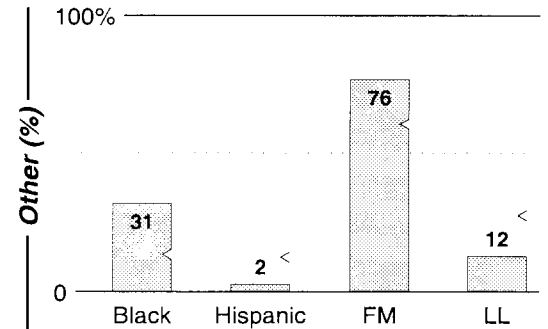

Charleston, SC (Cont.)

Metro Rank: **87** Pop: **552,549** Retail: **$5.493B** Gross Rev: **$21.4M** HH Inc: **$40,600** ↓

Calls	General Manager	Address, City, State ZIP	Phone	Fax	Owner Phone
WALC-FM	Ron Raybourne	950 Houston N. Cut Blvd, 2nd F, Mount Pleasant, SC 29464	843-884-2534	843-884-1218	606-655-2267
WAVF-FM	Paul Robinson	1964 Ashley River Rd, Charleston, SC 29407	843-852-9003	843-852-9041	202-326-5240
WAZS-AM	Sam Felkel	PO Box 859, Summerville, SC 29484	843-875-1980	843-875-2057	843-875-1980
WCOO-FM	Steve Jason	59 Windermere Blvd, Charleston, SC 29407	843-769-4799	843-769-4797	606-233-1515
WEZL-FM	Ron Raybourne	950 Houston N. Cut Blvd, 2nd F, Mount Pleasant, SC 29464	843-884-2534	843-884-1218	606-655-2267
WJNI-FM	Cliff Fletcher	5081 Rivers Ave, North Charleston, SC 29418	843-554-1063	843-554-1088	843-554-1063
WMCJ-AM	Dorothy Mitchum	314 Rembert C Dennis Blvd, Moncks Corner, SC 29461	843-761-9625	843-761-6979	843-761-9625
WMGL-FM	Ed Turner	2045 Spaulding Drive, N Charleston, SC 29406	843-308-9300	843-566-1222	702-804-5200
WNKT-FM	Todd Metz	One Orange Grove, Charleston, SC 29401	843-556-5660	843-556-8745	702-804-5200
WPAL-FM	William Saunders	950 Houston N. Cut Blvd, 2nd F, Mount Pleasant, SC 29464	843-763-6330	843-852-5588	843-763-6330
WQIZ-AM	Buddy Barton	173 Radio Rd, Saint George, SC 29477	843-563-2337	843-762-9070	843-556-5660
WQNT-AM	Gill Kirkman	60 Markfield Dr, Charleston, SC 29407	843-763-6631	843-766-1239	843-763-6631
WQSC-AM	Gill Kirkman	60 Markfield Dr, Charleston, SC 29407	843-763-6631	843-766-1239	843-763-6631
WRFQ-FM	Ron Raybourne	950 Houston N. Cut Blvd, 2nd F, Mount Pleasant, SC 29464	843-884-2534	843-856-6174	606-655-2267
WSCC-AM	Ron Raybourne	950 Houston N. Cut Blvd, 2nd F, Mount Pleasant, SC 29464	843-884-2534	843-856-6173	606-655-2267
WSSP-FM	Ron Raybourne	950 Houston N. Cut Blvd, 2nd F, Mount Pleasant, SC 29464	843-884-2534	843-884-1218	813-926-9260
WSSX-FM	Todd Metz	One Orange Grove, Charleston, SC 29401	843-556-5660	843-573-0984	702-804-5200
WSUY-FM	Todd Metz	One Orange Grove, Charleston, SC 29401	843-556-5660	843-573-0981	702-804-5200
WTMA-AM	Todd Metz	One Orange Grove, Charleston, SC 29401	843-556-5660	843-573-0989	702-804-5200
WTMZ-AM	Todd Metz	One Orange Grove, Charleston, SC 29401	843-556-5660	843-573-0989	702-804-5200
WTUA-FM	Terris Greene	PO Box 1240, Saint Stephen, SC 29479	843-567-2091	843-567-3088	843-567-2091
WWBZ-FM	Frank Baker	4445 Hwy 17 N, Awendaw, SC 29429	843-849-0019	843-849-0196	843-849-0019
WWWZ-FM	Ed Turner	2045 Spaulding Drive, N Charleston, SC 29406	843-308-9300	843-566-1222	702-804-5200
WXYL-FM	Ron Raybourne	950 Houston N. Cut Blvd, 2nd F, Mount Pleasant, SC 29464	843-884-2534	843-884-1218	606-655-2267
WXTC-AM	Ed Turner	2045 Spaulding Drive, N Charleston, SC 29406	843-308-9300	843-763-0304	702-804-5200
WYBB-FM	Steve Jason	59 Windermere Blvd, Charleston, SC 29407	843-769-4799	843-769-4797	606-233-1515
WZJY-AM	Matthew Fulmer	PO Box 6196, Charleston, SC 29405	843-722-3009	843-722-7336	864-573-9442