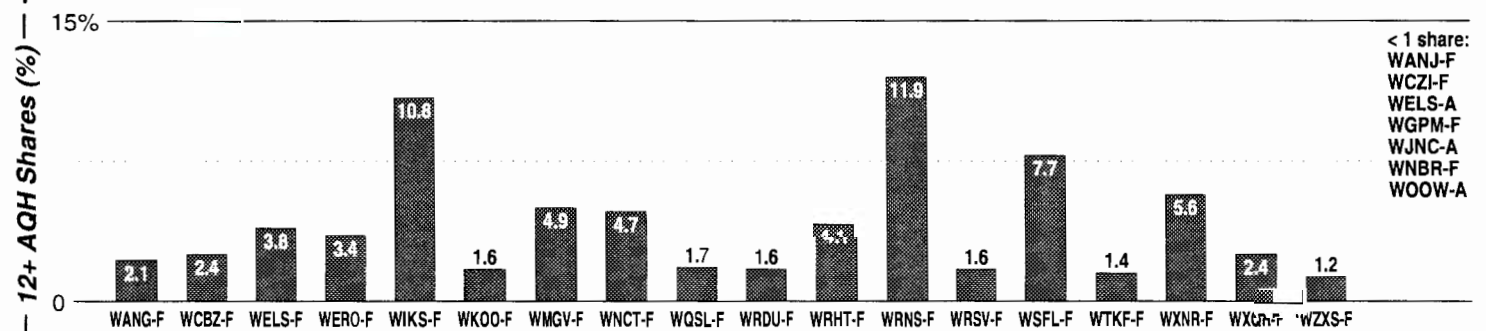

Calls	General Manager	Address, City, State ZIP	Phone	Fax	Owner Phone
WANG-AMFM	Ben Ball	331B W Main St, Havelock, NC 28532	252-447-3333	252-447-3105	303-256-6222
WANJ-FM	Ben Ball	331B W Main St, Havelock, NC 28532	910-455-5300	910-455-3112	303-256-6222
WCBZ-FM	Gene Gray	PO Box 1019, Morehead City, NC 28557	252-355-1037	252-355-2234	252-247-2002
WCZI-FM	Brad Durrett	PO Box 874, Greenville, NC 27834	252-756-9898	252-355-8922	252-756-9898
WDLX-AM	Stephanie Gladwell	PO Box 1707, Washington, NC 27889	252-946-2162	252-946-0330	303-256-6222
WELS-AMFM	Anthony Gonzales	PO Box 3384, Kinston, NC 28502	252-523-5151	252-523-9357	757-622-4600
WERO-FM	Stephanie Gladwell	PO Box 1707, Washington, NC 27889	252-946-2162	252-946-0330	303-256-6222
WGHB-AM	Tommy Williams	PO Box 229, Farmville, NC 27828	252-753-4121	252-753-4123	252-753-4121
WGPM-FM	Brad Durrett	PO Box 874, Greenville, NC 27834	252-756-9898	252-355-8922	252-756-9898
WIKS-FM	Mike Binkley	207A Glenburnie Dr, New Bern, NC 28560	252-633-1500	252-633-0718	941-263-5000
WJCV-AM	Michael Bland	PO Box 1216, Jacksonville, NC 28541	910-347-6141	910-347-1290	910-347-6141
WJNC-AM	Hoyle Broome	PO Box 1691, Jacksonville, NC 28541	910-455-7222	910-455-7139	910-455-7222
WKOO-FM	Ben Ball	307 Johnson Blvd, Jacksonville, NC 28540	910-455-5300	910-455-3112	303-256-6222
WLGP-FM	Clarence Barinowski	PO Box 16520, Augusta, GA 30919	706-733-8201	706-736-1269	706-733-8201
WLNK-AM	Ed Stanley	PO Box 2353, Kinston, NC 28502	252-527-9797	252-527-3098	252-527-9797
WMBL-AM	Ashley Mosley	5058 Hwy 70 W, Morehead City, NC 28557	252-240-0740	252-240-0741	252-240-0740
WMGV-FM	Mike Binkley	207A Glenburnie Dr, New Bern, NC 28560	252-635-1033	252-633-0718	941-263-5000
WNBR-FM	Gene Gray	PO Box 1019, Morehead City, NC 28557	252-247-2002	252-726-3188	252-247-2002
WNCT-AMFM	Bruce Simel	PO Box 7167, Greenville, NC 27835	252-757-0011	252-757-0286	941-263-5000
WNOS-AM	Lee Thompsen	1331 S Glenburnie Rd, New Bern, NC 28562	252-638-8888		252-638-8888
WOOW-AM	William Clark	PO Box 8361, Greenville, NC 27835	252-757-0365	252-757-1793	252-757-0365
WQSL-FM	David Pattella	PO Box 658, Jacksonville, NC 28541	910-455-2507	910-455-0330	312-867-0091
WRHT-FM	Gene Gray	PO Box 1019, Morehead City, NC 28557	252-247-2002	252-726-3188	252-247-2002
WRNS-AMFM	Brian Schimmel	2030 Banks School Rd, Kinston, NC 28504	252-522-4141	252-523-4877	303-256-6222
WRSV-FM	Charles Johnson	PO Box 2666, Rocky Mount, NC 27802	252-937-6111	252-443-5977	252-937-6111
WSFL-FM	Bruce Simel	207B Glenburnie Dr, New Bern, NC 28560	252-633-1500	252-633-6546	941-263-5000
WSMO-AM	Danny Marshburn	410 N Marine Blvd., Jacksonville, NC 28540	910-455-0822	910-989-0611	410-964-5700
WSTK-AM	Lockwood Phillips	2187 Hines Farm Rd, Jacksonville, NC 28540	910-347-9100	910-346-6066	252-527-9797
WTKF-FM	Ben Ball	PO Box 70, Newport, NC 28570	252-247-6343	252-247-7343	
WTOW-AM	William Clark	PO Box 8361, Greenville, NC 27835	252-757-0365	252-757-1793	252-757-0365
WWNB-AM	Mike Afflerbach	116 S Business Plaza, New Bern, NC 28562	252-633-1490	252-636-5848	410-964-5700
WXNR-FM	Bruce Simel	207B Glenburnie Dr, New Bern, NC 28560	252-633-2406	252-633-6546	941-263-5000
WXQR-FM	David Pattella	PO Box 658, Jacksonville, NC 28541	910-455-2507	910-455-0330	312-867-0091
WZBR-FM	Gene Gray	PO Box 1019, Morehead City, NC 28557	252-247-2002	252-726-3188	252-247-2002
WZXS-FM	Hoyle Broome	PO Box 70, Holly Ridge, NC 28445	910-329-3667	910-329-3669	910-455-7222