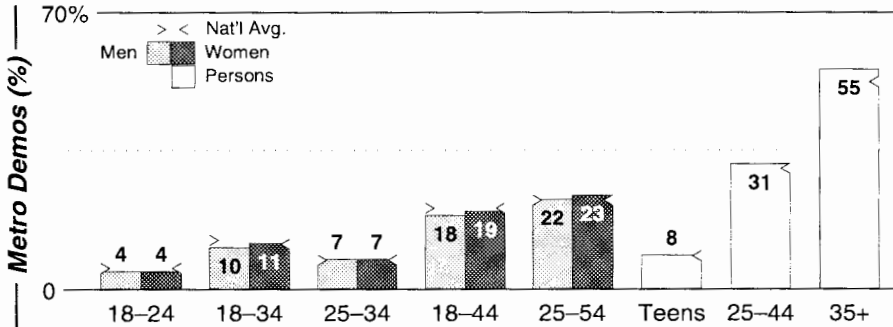

Springfield, IL

Metro Rank: **197** Pop: **199,799** Retail: **$1.771B** Gross Rev: **$10.8M** HH Inc: **$44,716** ↓