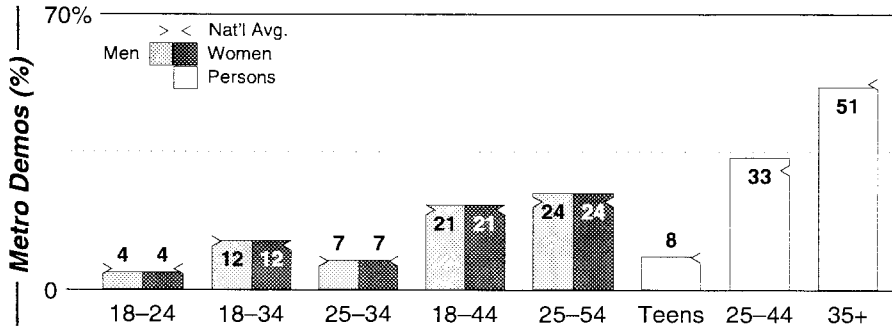

Frederick, MD

Metro Rank: **200** Pop: **191,250** Retail: **$2.004B** Gross Rev: **$6.7M** HH Inc: **$50,880** ↑

Calls	FMT	City of License	Freq	PWR	HAAT	Combo	LMA	Rep	St	Owner	Acq	Price
WAFY	AC	Middletown	103.1	1.0	571				90	Frederick Bcstg LLC		
WARX	OLD	Hagerstown	106.9	15.5 #	853				57	Manning Bcstg Inc	8210	730
WFRE	CTRY	Frederick	99.9	7.9	1166	a			61	AMFM Inc	9910 p	g
WWVZ	CHR	Braddock Hghts	103.9	0.4	912	b		Sntry	72	Bonneville Intl	9607	g1
WWZZ	CHR	Waldorf	104.1	20.0	801	b		Sntry	65	Bonneville Intl	9607	c1

Calls	FMT	City of License	Freq	Day	Night	Combo	LMA	Rep	St	Owner	Acq	Price
WFMD	NEWS	Frederick	930	5.0	2.50	a			36	AMFM Inc	9910 p	g
WTHU	NOST	Thurmont	1450	0.5	0.40				67	Walmer, Charles	9204	125
WTRI	SPAN	Brunswick	1520	9.3 #	0.00				66	JMK Communications	9912 p	900
WWTL	ETHN	Walkersville	700	5.0	0.00				95	Birach Bcstg Corp	9401	135 st
WXTR	CTRY	Frederick	820	4.3	0.43	b		Sntry	60	Bonneville Intl	9607	g1

Calls	General Manager	Address, City, State ZIP	Phone	Fax	Owner Phone
WAFY-FM	Barbara Marmet	5742 Industry Ln, Frederick, MD 21704	301-620-7700	301-696-0509	301-620-7700
WFMD-AM	Doug Hillard	5966 Grove Hill Rd, Frederick, MD 21703	301-663-4181	301-682-8018	214-922-8700
WFRE-FM	Doug Hillard	5966 Grove Hill Rd, Frederick, MD 21703	301-663-4181	301-682-8018	214-922-8700
WTHU-AM	Charles Walmer	10 Radio Ln, Thurmont, MD 21788	301-271-2188		301-271-2188
WTRI-AM	Rosita Hammond	214 13th Ave, Brunswick, MD 21716	301-834-4500	301-834-9881	323-692-2005
WWTL-AM	Jerry Davis	10 E 4th St, Frederick, MD 21701	301-620-9985	301-694-7640	248-557-3500
WWVZ-FM	Tom Glade	6633 Mount Phillip Rd, Frederick, MD 21703	301-663-5400	301-663-0636	801-575-7572
WXTR-AM	Tom Glade	6633 Mount Phillip Rd, Frederick, MD 21703	301-663-5400	301-663-0636	801-575-7572