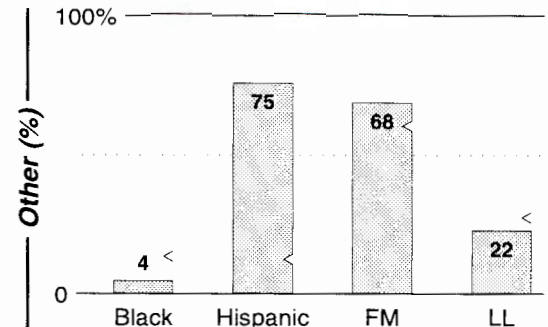

El Paso, TX

Metro Rank: **70** Pop: **722,271** Retail: **$5.722B** Gross Rev: **$21.4M** HH Inc: **$35,486** ↓

Calls	FMT	City of License	Freq	PWR	HAAT	Combo	LMA	Rep	St	Owner	Acq	Price
KATH	CTRY	El Paso	94.7	97.0	1191	e		Katz	58	Magic Media Inc	9309	2,700
KBNA	SPAN	El Paso	97.5	100.0	1089	d		KatzH	69	Hispanic Bcstg Corp	9702	g2
KHEY	CTRY	El Paso	96.3	88.0	139	c		ClrCh	74	Clear Channel Comm	9607	g1
KINT	SPAN	El Paso	93.9	96.0	1421	b		CSM	75	Entravision Comm Co	9706	g3
KLAQ	AOR	El Paso	95.5	88.0	1391	a		McGvn	78	Regent Comm	0002	23,500 c2
KOFX	OLD	El Paso	92.3	100.0	1860	e		Katz	78	Magic Media Inc	9409	3,000
KPAS	REL	Fabens	103.1	3.0	299				79	Felder, Algie A	8606	375
KPRR	CHR	El Paso	102.1	100.0	1191	c		ClrCh	69	Clear Channel Comm	9607	g1
KROL	REL	Las Cruces	99.5	100.0	1024	f			94	McClatchey Bcstg	9512	120
KSII	AC	El Paso	93.1	98.0	1422	a		McGvn	75	Regent Comm	0002	4,500
KTSM	SAC	El Paso	99.9	87.0	1821	c			62	Clear Channel Comm	9807	10,500 c1

Calls	FMT	City of License	Freq	Day	Night	Combo	LMA	Rep	St	Owner	Acq	Price
KAMA	SPAN	El Paso	750	10.0	1.00	d		KatzH	72	Hispanic Bcstg Corp	9702	g2
KBNA	SPAN	El Paso	920	1.0	0.36	d		KatzH	47	Hispanic Bcstg Corp	9702	g2
KELP	REL	El Paso	1590	5.0	0.80	f			59	McClatchey Bcstg	8401	590
KHEY	SPRT	El Paso	690	10.0	10.00	c		ClrCh	47	Clear Channel Comm	9607	g1
KROD	NEWS	El Paso	600	5.0	5.00	a		McGvn	40	Regent Comm	0002	c2
KSVE	TALK	El Paso	1150	5.0	0.38	b		CSM	58	Entravision Comm Co	9706	g3
KTSM	NEWS	El Paso	1380	5.0	0.50	c			29	Clear Channel Comm	9807	c1
KVIV	REL	El Paso	1340	1.0	1.00			Lotus	49	Spanish Chrstin Bcstg	9505	550
KXPL	SPAN	El Paso	1060	10.0	0.00				85	K-FINA Results Inc	9102	100