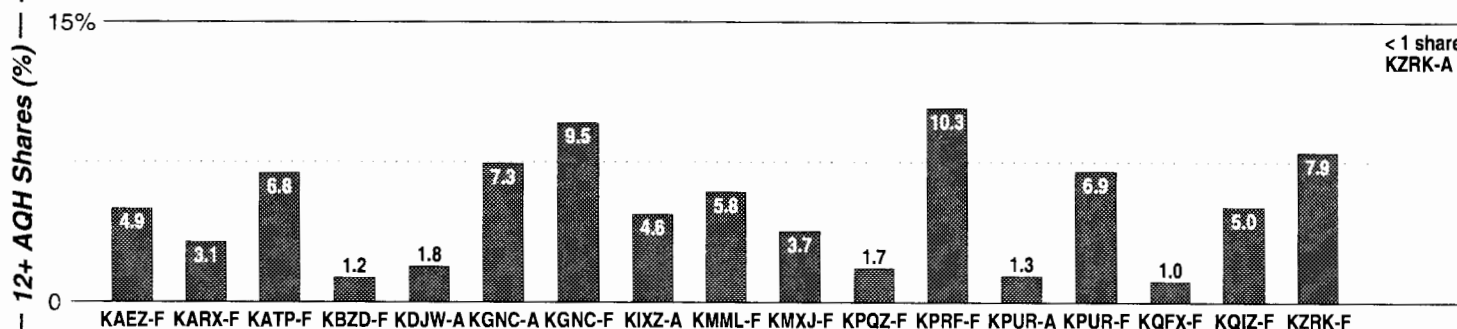

Amarillo, TX (Cont.)

Metro Rank: **188** Pop: **215,837** Retail: **$2.284B** Gross Rev: **$7.7M** HH Inc: **$41,153** ↓