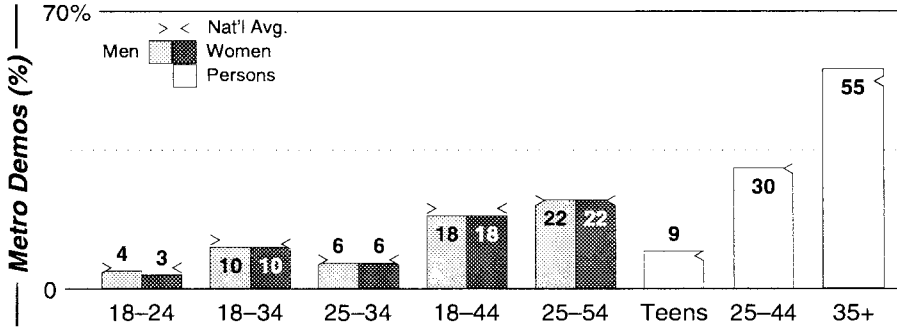

Traverse City-Petoskey, MI (Cont.)

Metro Rank: **196** Pop: **202,901** Retail: **$2.743B** Gross Rev: **$10.9M** HH Inc: **$41,243** ↓

Calls	General Manager	Address, City, State ZIP	Phone	Fax	Owner Phone
WBCM-FM	Ross Biederman	314 E Front St, Traverse City, MI 49684	231-947-7675	231-929-3988	
WBNZ-FM	Marc McGuire	1532 Forrester Rd, Frankfort, MI 49635	231-352-9603	231-352-7877	231-352-9603
WBYB-FM	Richard Dills	1020 Hastings St, Traverse City, MI 49686	616-947-0003	616-947-7002	616-459-3008
WBYC-FM	Richard Dills	1020 Hastings St, Traverse City, MI 49686	231-947-0003	231-947-7002	616-459-3008
WCBY-AM	Chris Monk	1356 Mackinaw Ave, Cheboygan, MI 49721	231-627-2341	231-627-7000	
WCCW-AMFM	Hal Payne	308 E Front St, Traverse City, MI 49684	231-946-6211	231-946-1914	
WCKC-FM	Chris Monk	1356 Mackinaw Ave, Cheboygan, MI 49721	231-627-2341	231-627-7000	
WGFM-FM	Chris Monk	1356 Mackinaw Ave, Cheboygan, MI 49721	231-627-2341	231-627-7000	
WGFN-FM	Chris Monk	1356 Mackinaw Ave, Cheboygan, MI 49721	231-627-2341	231-627-7000	
WIDG-AM	Chris Monk	1356 Mackinaw Ave, Cheboygan, MI 49721	231-627-2341	231-627-7000	
WJML-AM	Richard Stone	2175 Click Rd, Petoskey, MI 49770	231-348-5000	231-347-9565	231-348-5000
WJZJ-FM	Chris Monk	1356 Mackinaw Ave, Cheboygan, MI 49721	231-627-2341	231-627-7000	
WKHQ-FM	Trish Garber	PO Box 286, Petoskey, MI 49770	231-347-8713	231-347-8782	231-347-8713
WKLT-FM	Richard Dills	1020 Hastings St, Traverse City, MI 49686	616-947-0003	616-947-7002	616-459-3008
WKLZ-FM	Richard Dills	1020 Hastings St, Traverse City, MI 49686	616-947-0003	616-947-7002	616-459-3008
WKPK-FM	Richard Dills	28 Old Colony Rd, Gaylord, MI 49735	231-546-4485	231-546-4490	616-459-3008
WLDR-FM	Donald Wiitala	118 S Union St, Traverse City, MI 49684	231-947-3220	231-947-7201	616-947-3220
WLJZ-FM	Chris Monk	1356 Mackinaw Ave, Cheboygan, MI 49721	231-627-2341	231-627-7000	
WLXT-FM	Trish Garber	PO Box 286, Petoskey, MI 49770	231-347-8713	231-347-9920	231-347-8713
WLXV-FM	Trish Garber	PO Box 520, Cadillac, MI 49601	231-775-1263	231-779-2844	231-347-8713
WMBN-AM	Trish Garber	PO Box 286, Petoskey, MI 49770	231-347-8713	231-347-8713	231-347-8713
WMKC-FM	Chris Monk	1356 Mackinaw Ave, Cheboygan, MI 49721	231-627-2341	231-627-7000	
WMKT-AM	Trish Garber	PO Box 286, Petoskey, MI 49770	231-347-8713	231-347-8782	231-347-8713
WTCM-AMFM	Ross Biederman	314 E Front St, Traverse City, MI 49684	231-947-7675	231-929-3988	
WWKK-AM	Richard Stone	2175 Click Rd, Petoskey, MI 49770	231-348-5000	231-347-9565	231-348-5000

Contact Information