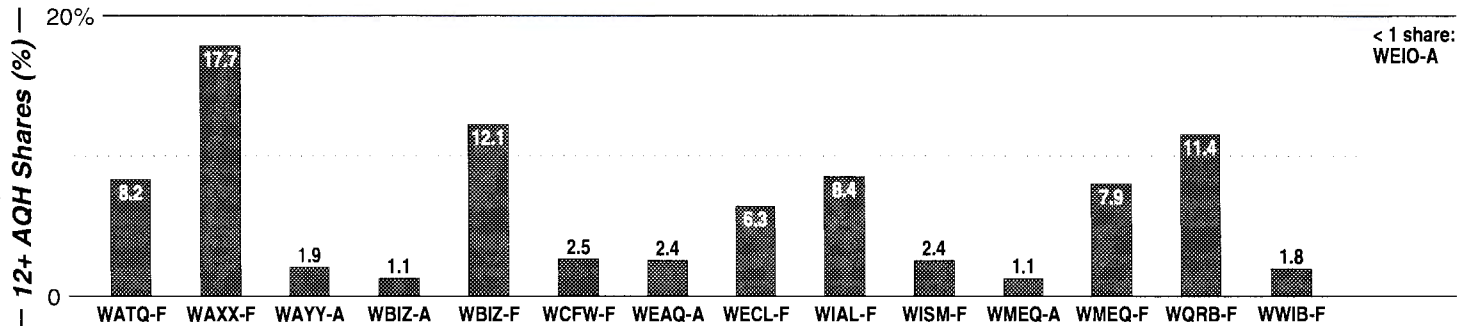

Contact Information	Calls	General Manager	Address, City, State ZIP	Phone	Fax	Owner Phone
	WATQ-FM	Rick Hencley	619 Cameron St, Eau Claire, WI 54703	715-830-4000	715-835-9680	312-867-0091
	WAXX-FM	Keith Jones	PO Box 1, Eau Claire, WI 54702	715-832-1530	715-832-5329	715-832-1530
	WAYY-AM	Keith Jones	PO Box 1, Eau Claire, WI 54702	715-832-1530	715-832-5329	715-832-1530
	WBIZ-AMFM	Rick Hencley	619 Cameron St, Eau Claire, WI 54703	715-830-4000	715-835-9680	312-867-0091
	WCCN-FM	J. Kevin Grap	1201 E Division St, Neillsville, WI 54456	715-743-2222	715-743-2288	715-743-2222
	WCFW-FM	Roland Bushland	318 Wells St, Chippewa Falls, WI 54729	715-723-2257	715-723-8276	715-723-2257
	WEAQ-AM	Keith Jones	PO Box 1, Eau Claire, WI 54702	715-832-1530	715-832-5329	715-832-1530
	WECL-FM	Keith Jones	PO Box 1, Eau Claire, WI 54702	715-832-1530	715-832-5329	715-832-1530
	WEIO-AM	David Barrett	1819 Mitchell Ave, Eau Claire, WI 54701	715-836-9476	715-836-9788	715-836-9476
	WIAL-FM	Keith Jones	PO Box 1, Eau Claire, WI 54702	715-832-1530	715-832-5329	715-832-1530
	WISM-FM	David Barrett	1819 Mitchell Ave, Eau Claire, WI 54701	715-836-9476	715-836-9788	715-836-9476
	WMEQ-AMFM	Rick Hencley	619 Cameron St, Eau Claire, WI 54703	715-830-4000	715-835-9680	312-867-0091
	WOGO-AM	Terry Steward	2396 State Highway 53 Ste 1, Chippewa Falls, WI 54729	715-723-1037	715-723-1348	715-723-1037
	WQRB-FM	Rick Hencley	619 Cameron St, Eau Claire, WI 54703	715-830-4000	715-835-9680	312-867-0091
	WWIB-FM	Terry Steward	2396 State Highway 53 Ste 1, Chippewa Falls, WI 54729	715-723-1037	715-723-1348	715-723-1037