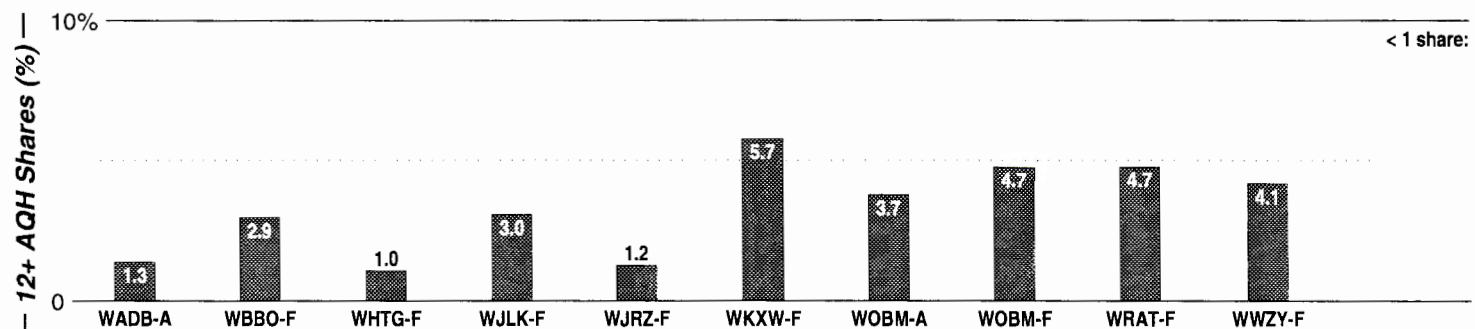

Calls	FMT	City of License	Freq	Day	Night	Combo	LMA	Rep	St	Owner	Acq	Price
WADB	NOST	Asbury Park	1310	2.5	1.00	b	1	Katz	26	Nassau Bcstg Ptrs LP	9610	c1
WHTG	ROCK	Eatontown	1410	0.5 #	0.13	c			57	Gade, Faye B		
WJRZ	DARK	Toms River	1550	6.0	3.00			Crstl	94	Knox Bcstg Grp Inc		
WOBM	NEWS	Lakewood	1160	5.0	8.90	a	1	Katz	70	Seashore Bcstg		

Calls	General Manager	Address, City, State ZIP	Phone	Fax	Owner Phone
WADB-AM	Don Dalesio	280 Seaview Square Mall, Ocean, NJ 07712	732-922-8282	732-922-6577	609-452-9696
WBBO-FM	Don Dalesio	703 Mill Creek Rd, Manahawkin, NJ 08050	609-597-6700	609-597-0639	609-452-9696
WBHX-FM		1018 Hillcrest Drive, Neshanic Station, NJ 08853	908-369-4817		908-369-4817
WHTG-AMFM	Richard Sweetits	1129 Hope Rd, Asbury Park, NJ 07712	732-493-2000	732-493-0813	732-493-2000
WJLK-FM	Don Dalesio	280 Seaview Square Mall, Ocean, NJ 07712	732-922-8282	732-922-6577	609-452-9696
WJRZ-FM	Lance Debock	PO Box 1000, Manahawkin, NJ 08050	609-597-1100	609-597-4400	609-597-1100
WOBM-AMFM	Don Dalesio	PO Box 927, Toms River, NJ 08754	732-269-0927	732-269-9292	732-364-4400
WRAT-FM	Dan Finn	PO Box 959, Belmar, NJ 07719	732-681-3800	732-681-9298	
WWZY-FM	Carlos Rubio	11 Skyline Dr, Hawthorne, NY 10532	914-592-1071	914-592-7451	914-592-1071