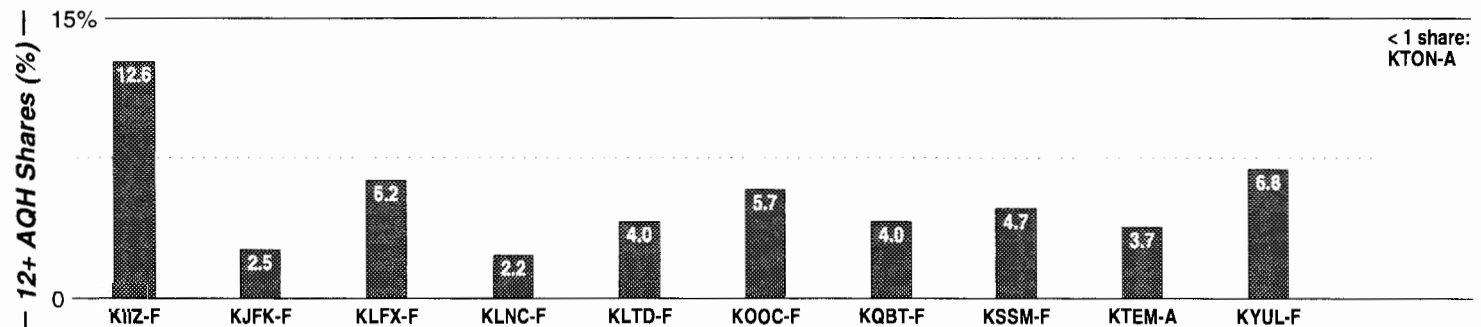

Calls	General Manager	Address, City, State ZIP	Phone	Fax	Owner Phone
KASZ-FM	Paul Gately	609 East Main Street, Gatesville, TX 76528	254-865-8995	254-248-1612	254-865-8995
KIIZ-FM	Tim Thomas	PO Box 2469, Harker Heights, TX 76548	254-699-5000	254-680-4211	214-922-8700
KLFX-FM	Tim Thomas	PO Box 2469, Harker Heights, TX 76548	254-699-5000	254-680-4211	254-771-5550
KLTD-FM	Steve Cannon	PO Box 1387, Belton, TX 76513	254-939-9377	254-939-9458	312-867-0091
KOOC-FM	Gaylon Christie	PO Box 607, Copperas Cove, TX 76522	254-547-8889	254-547-2394	312-867-0091
KREH-AM	Carol Skaggs	PO Box 1105, Oakdale, LA 71463	318-335-4363	318-335-4406	916-646-4000
KRMY-AM	Irene Martinez	314 N 2nd St, Killeen, TX 76541	254-628-7070	254-628-7071	281-837-7777
KSSM-FM	Dan Carelli	PO Box 607, Copperas Cove, TX 76522	254-547-8889	254-547-2394	312-867-0091
KTEM-AM	Russ Nelson	301 N Main St, Temple, TX 76501	254-771-1400	254-791-1515	254-771-1400
KTON-AM	Steve Cannon	PO Box 1387, Belton, TX 76513	254-939-9377	254-939-9458	254-771-5550
KYUL-FM	Lance Knoll	608 Moody Ln, Temple, TX 76504	254-773-5252	254-773-0115	312-867-0091