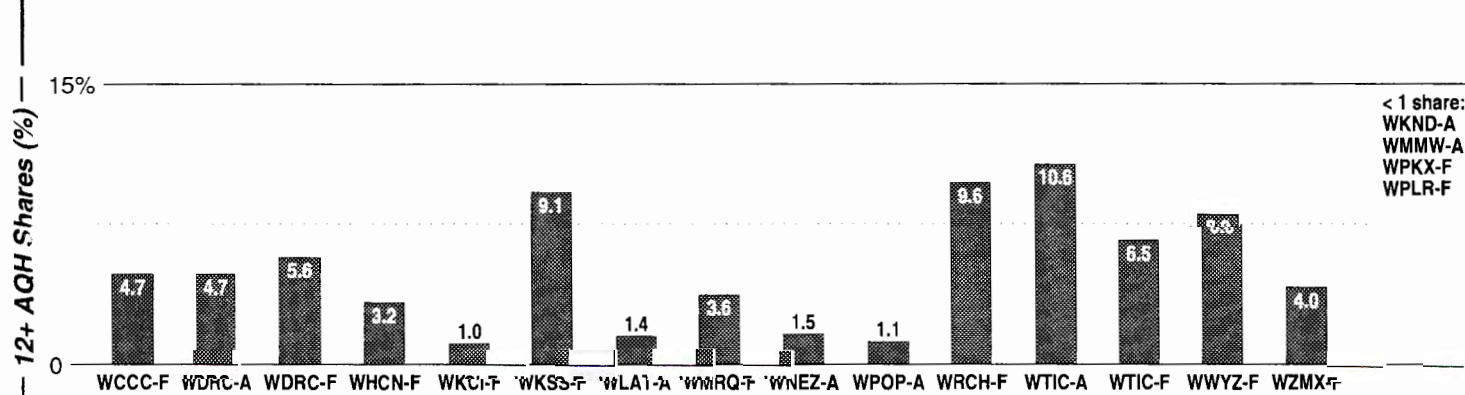

Calls	General Manager	Address, City, State ZIP	Phone	Fax	Owner Phone
WCCC-AMFM	Boyd Arnold	1039 Asylum Ave, Hartford, CT 06105	860-525-1069	860-246-9084	617-267-0515
WDRC-AMFM	Wayne Mulligan	869 Blue Hills Ave, Bloomfield, CT 06002	860-243-1115	860-286-8257	203-661-4307
WDZK-AM	Jill McNally	565 Franklin Ave, Hartford, CT 06114	860-947-3000	860-947-3005	212-355-7200
WHCN-FM	Rob Williams	10 Columbus Blvd, Hartford, CT 06106	860-723-6160	860-493-7090	214-922-8700
WKND-AM	Marion Anderson	PO Box 1480, Windsor, CT 06095	860-688-6221	860-688-0711	203-688-6221
WKSS-FM	Rob Williams	10 Columbus Blvd, Hartford, CT 06106	860-723-6160	860-493-7090	214-922-8700
WLAT-AM	Nomar Vizcarrondo	86 Cedar St, Hartford, CT 06106	860-524-0001	860-548-1922	301-588-6200
WLIS-AM	Don DeCesare	PO Box W, Old Saybrook, CT 06475	860-388-3546	860-388-2931	860-388-3546
WMRD-AM	Don DeCesare	PO Box 1150, Middletown, CT 06457	860-347-2565	860-347-7704	860-388-3546
WMRQ-FM	Rob Williams	10 Columbus Blvd, Hartford, CT 06106	860-723-6160	860-493-7090	214-922-8700
WNEZ-AM	Nomar Vizcarrondo	86 Cedar St, Hartford, CT 06106	860-524-0001	860-548-1922	301-588-6200
WNTY-AM	Manuel Ramires	440 Olton Park Rd, Southington, CT 06489	860-621-1990	860-621-5854	617-492-3300
WPOP-AM	Rob Williams	10 Columbus Blvd, Hartford, CT 06106	860-723-6160	860-493-7090	214-922-8700
WPRX-AM	Oscar Nieves	81 W Main 2nd Fl Ste G, New Britain, CT 06050	860-826-4996	860-826-4999	860-826-4996
WQQQ-FM	Ron Lyon	7 Ethan Allen St, Lakeville, CT 06039	860-435-3333	860-435-3334	203-762-9425
WRCH-FM	Suzanne McDonald	10 Executive Dr, Farmington, CT 06032	860-677-6700	860-678-7053	212-975-6500
WRYM-AM	Barry Kursman	1056 Willard Ave, Newington, CT 06111	860-666-5646	860-666-5647	860-666-5646
WSNG-AM	Wayne Mulligan	869 Blue Hills Ave, Bloomfield, CT 06002	860-243-1115	860-286-8257	203-661-4307
WTIC-AMFM	Suzanne McDonald	10 Executive Drive, Farmington, CT 06032	860-677-6700	860-524-9650	212-975-6500
WWYZ-FM	Rob Williams	10 Columbus Blvd, Hartford, CT 06106	860-723-6160	860-493-7090	214-922-8700
WZMX-FM	Suzanne McDonald	10 Executive Dr, Farmington, CT 06032	860-677-6700	860-677-6799	212-975-6500