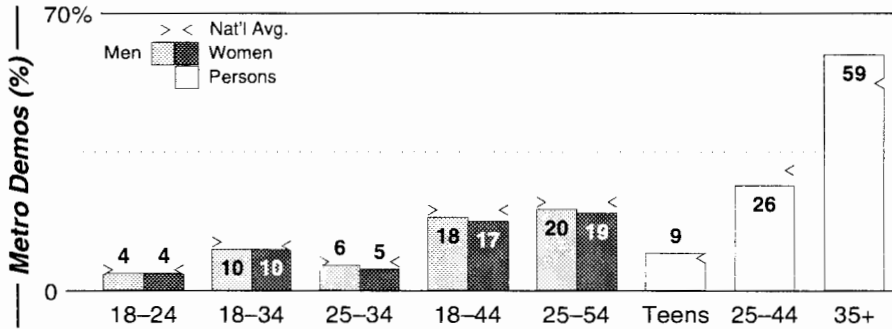

Johnstown, PA (Cont.)

Metro Rank: **170** Pop: **235,578** Retail: **$2.241B** Gross Rev: **$7.1M** HH Inc: **$35,106** ↓

Calls	General Manager	Address, City, State ZIP	Phone	Fax	Owner Phone
WCRO-AM	Jane Allison Austin	616 Main St Ste 627, Johnstown, PA 15901	814-533-5677	814-536-5855	814-533-5650
WEBG-AM	Michael Yeager	PO Box 115, Cashtown, PA 17310		814-471-0282	717-337-1635
WFRB-AMFM	Beda Riley	242 Finzel Rd, Frostburg, MD 21532	301-689-8871	301-689-8880	301-722-6666
WGLU-FM	Ralph Lovette	2447 Bedford St Ste 101, Johnstown, PA 15904	814-266-9458	814-266-9212	717-909-7220
WHPA-FM	Larry Schrengocost	PO Box 1095, Northern Cambria, PA 15714	814-948-1580	814-948-0950	724-543-1380
WKYE-FM	Christine Hilliard	109 Plaza Dr Ste 2, Johnstown, PA 15905	814-255-4186	814-255-6145	814-941-9800
WMTZ-FM	Ron Kight	PO Box 370, Johnstown, PA 15907	814-535-8554	814-535-8557	606-655-2267
WNCC-AM	Larry Schrengocost	PO Box 1095, Northern Cambria, PA 15714	814-948-1580	814-948-0950	724-543-1380
WNTJ-AM	Ron Kight	PO Box 370, Johnstown, PA 15907	814-535-8554	814-535-8557	606-655-2267
WODZ-AM	Christine Hilliard	109 Plaza Dr Ste 2, Johnstown, PA 15905	814-255-4186	814-255-6145	814-941-9800
WPCL-FM	Dwayne Johnson	PO Box 540, Grantsville, MD 21536	301-895-3292	301-895-3293	301-895-3292
WQKK-FM	Ralph Lovette	2447 Bedford St Ste 101, Johnstown, PA 15904	814-266-9458	814-266-9212	717-909-7220
WQZS-FM	Roger Wahl	128 Hunsrick Rd, Meyersdale, PA 15552	814-634-9111	814-634-0882	814-634-0882
WRDD-AM	Larry Schrengocost	PO Box 1095, Northern Cambria, PA 15714	814-948-1580	814-948-0950	724-543-1380
WSGY-FM	Tom Solbozien	2046 Husband Rd, Somerset, PA 15501	814-445-4186	814-445-5905	814-941-9800
WSRA-FM	Ron Lorence	PO Box 5177, Johnstown, PA 15904	814-443-1330	814-443-4267	814-443-1330
WUZI-FM	Carol Logan	1 Forever Dr, Hollidaysburg, PA 16648	814-943-1136	814-943-2754	814-941-9800
WVSC-AM	Tom Solbozien	2046 Husband Rd, Somerset, PA 15501	814-445-4186	814-445-5905	814-941-9800
WYSN-AM	Ron Lorence	PO Box 5177, Johnstown, PA 15904	814-443-1330	814-443-4267	814-443-1330