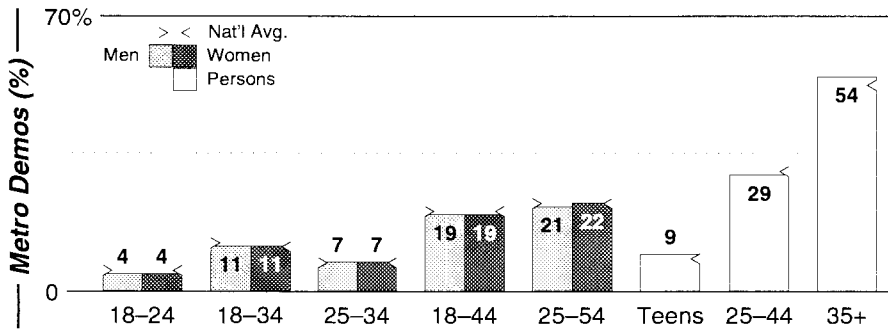

Myrtle Beach, SC (Cont.)

Metro Rank: **173** Pop: **236,313** Retail: **$3.802B** Gross Rev: **$10.6M** HH Inc: **$36,221** ↓

Calls	General Manager	Address, City, State ZIP	Phone	Fax	Owner Phone
WDAI-FM	David Lewis	11640 Highway 17 Byp, Murrells Inlet, SC 29576	843-651-7869	843-651-3197	312-867-0091
WGSN-AM	Matt Sedota	429 Pine Ave, North Myrtle Beach, SC 29582	843-249-3441	843-249-7823	573-468-1234
WGTN-FM	Chris Ling	1416 Highmarket St, Georgetown, SC 29440	843-450-3074	843-237-5545	843-450-3074
WGTN-AM	Chris Ling	PO Box 1794, Columbia, SC 29202	803-256-3466	843-546-3297	803-256-3466
WGTR-FM	Theresa Miller	PO Box 16000, Surfside Beach, SC 29587	843-293-0107	843-293-1717	610-660-8666
WJXY-AMFM	Barry Brown	1750 Radio Ln, Conway, SC 29527	843-397-0093	843-397-3668	312-867-0091
WJYR-FM	Scott Norton	1116 Ocala St, Myrtle Beach, SC 29577	843-448-3189	843-626-2508	303-256-6222
WKZQ-AMFM	Scott Norton	1116 Ocala St, Myrtle Beach, SC 29577	843-448-4739	843-626-2508	303-256-6222
WLMC-AM	Barbara Huell	129 King St, Georgetown, SC 29440	843-546-8863	843-546-6821	843-546-8863
WLSC-AM	Jerry Jenrette	PO Box 578, Loris, SC 29569	843-756-1183		843-756-1183
WMYB-FM	Mark Leopold	1571 Trade St, Myrtle Beach, SC 29577	843-448-1041	843-626-5988	303-256-6222
WNMB-FM	Matt Sedota	429 Pine Ave, North Myrtle Beach, SC 29582	843-249-3441	843-249-7823	573-468-1234
WPJS-AM	P.J. Parrish	PO Box 961, Conway, SC 29528	843-248-9040	843-248-6365	843-248-6365
WRNN-FM	Mark Leopold	1571 Trade St, Myrtle Beach, SC 29577	843-448-1041	843-626-5988	303-256-6222
WSEA-FM	Barry Brown	1750 Radio Ln, Conway, SC 29527	843-651-7869	843-651-3197	312-867-0091
WSYN-FM	David Lewis	11640 Highway 17 Byp, Murrells Inlet, SC 29576	843-651-7869	843-651-3197	312-867-0091
WVCO-FM	Earl Taylor	1114 3rd Ave S, Myrtle Beach, SC 29577	843-445-9491	843-445-9490	843-651-7936
WWSK-FM	Theresa Miller	PO Box 16000, Surfside Beach, SC 29587	843-293-0107	843-293-1717	610-660-8666
WXXM-FM	Theresa Miller	PO Box 16000, Surfside Beach, SC 29587	843-293-0107	843-293-1717	610-660-8666
WXJY-FM	David Lewis	11640 Highway 17 Byp, Murrells Inlet, SC 29576	843-651-7869	843-651-3197	312-867-0091
WYAK-FM	Mark Leopold	1571 Trade St, Myrtle Beach, SC 29577	843-448-1041	843-626-5988	303-256-6222
WYAV-FM	Mark Leopold	1571 Trade St, Myrtle Beach, SC 29577	843-448-1041	843-626-5988	303-256-6222
WYNA-FM	Will Isaacs	PO Box 2543, Myrtle Beach, SC 29578	843-293-5636		610-664-6463