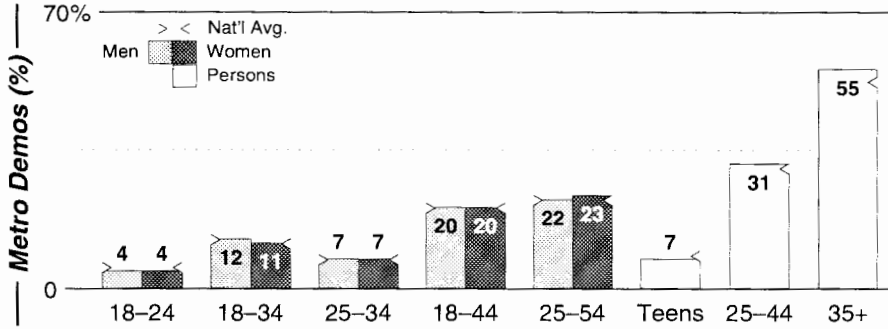

Waterbury, CT

Metro Rank: **180** Pop: **215,931** Retail: **$1.948B** Gross Rev: **N/A** HH Inc: **$54,184** ↑