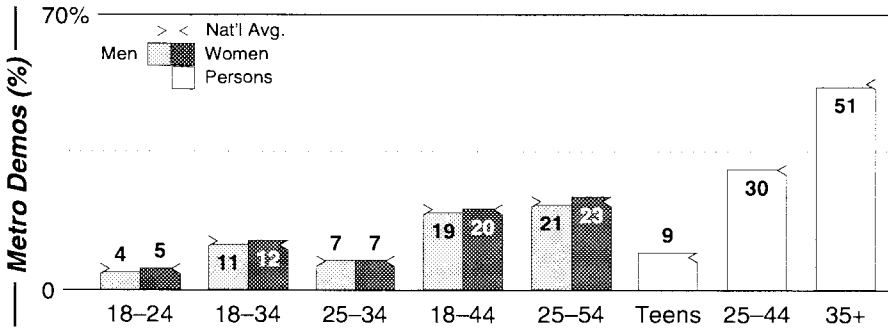

Flint, MI

Metro Rank: **119** Pop: **436,463** Retail: **$5.680B** Gross Rev: **$15.8M** HH Inc: **$39,047** ↓