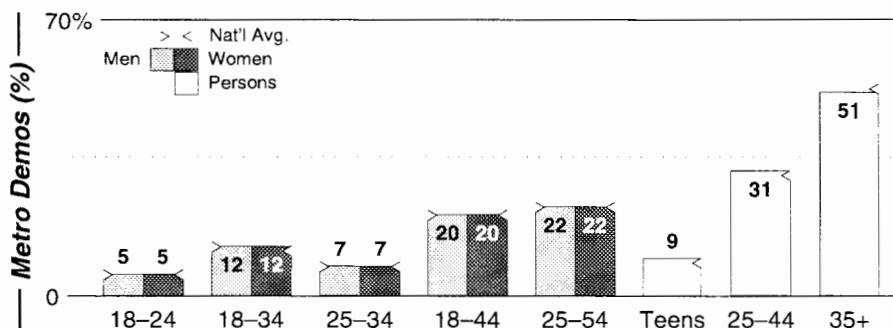

Oklahoma City (Cont.)

Metro Rank: **54** Pop: **1,051,546** Retail: **$10.761B** Gross Rev: **$44.3M** HH Inc: **$39,826** ↓

Calls	General Manager	Address, City, State ZIP	Phone	Fax	Owner Phone
KATT-FM	Larry Bastida	4045 NW 64th St Ste 600, Oklahoma City, OK 73116	405-848-0100	405-843-5288	702-804-5200
KEBC-AM	John Moen	101 NE 28th St, Oklahoma City, OK 73105	405-524-5999	405-521-0111	606-655-2267
KGFF-AM	Michael Dodson	PO Box 9, Shawnee, OK 74802	405-273-4390	405-275-4530	405-275-3121
KIRC-FM	Herman Jones	2 E Main St, Shawnee, OK 74801	405-878-1803	405-878-0162	405-878-0077
KJYO-FM	John Moen	PO Box 1000, Oklahoma City, OK 73101	405-840-5271	405-840-4025	606-655-2267
KKNG-FM	Don Boyles	5105 S Shields Blvd, Oklahoma City, OK 73129	405-632-6766	405-616-5505	405-632-6766
KKNG-AM	Chuck Freeny	5105 S Shields Blvd, Oklahoma City, OK 73129	405-616-5500	405-478-0199	405-632-6766
KKWD-FM	Larry Bastida	4045 NW 64th St Ste 600, Oklahoma City, OK 73116	405-848-0100	405-843-5288	702-804-5200
KMGL-FM	Vance Harrison Jr	PO Box 14818, Oklahoma City, OK 73113	405-478-5104	405-478-0448	412-875-9500
KOMA-AMFM	Vance Harrison Jr	PO Box 14818, Oklahoma City, OK 73113	405-794-4000	405-793-0514	412-875-9500
KQCV-AMFM	Paul Sublett	1919 N. Broadway, Oklahoma City, OK 73103	405-521-1414	405-521-1391	
KQSR-FM	John Moen	PO Box 1000, Oklahoma City, OK 73101	405-840-5271	405-840-4025	606-655-2267
KREF-AM	Mike Holt	2020 E Alameda, Norman, OK 73071	405-321-1400	405-321-6820	405-321-1400
KRXO-FM	Vance Harrison Jr	PO Box 14818, Oklahoma City, OK 73113	405-794-4000	405-793-0514	412-875-9500
KTLV-AM	Dale Williams	3336 SE 67th St, Oklahoma City, OK 73135	405-672-3886	405-672-5858	
KTOK-AM	John Moen	PO Box 1000, Oklahoma City, OK 73101	405-840-5271		606-655-2267
KTST-FM	John Moen	101 NE 28th St, Oklahoma City, OK 73105	405-528-5543	405-521-0111	606-655-2267
KTUZ-FM	Matthew Hollman	5105 S Shields Blvd, Oklahoma City, OK 73129	405-616-9900	405-616-0328	405-632-6766
KVSP-AM	Russell Perry	1528 NE 23rd St, Oklahoma City, OK 73111	405-425-4100	405-424-8811	405-424-4695
KXXY-FM	John Moen	101 NE 28th St, Oklahoma City, OK 73105	405-528-5543	405-524-5823	606-655-2267
KYIS-FM	Larry Bastida	4045 NW 64th St Ste 600, Oklahoma City, OK 73116	405-848-0100	405-843-5288	702-804-5200
KZUE-AM	Nancy Caldron	2715 S Radio Rd, El Reno, OK 73036	405-262-1460	405-262-1886	870-234-1079
WKY-AM	John Moen	PO Box 1000, Oklahoma City, OK 73101	405-840-5271		615-871-6776
WWLS-AMFM	Larry Bastida	4045 NW 64th St Ste 600, Oklahoma City, OK 73116	405-848-0100	405-843-5288	702-804-5200