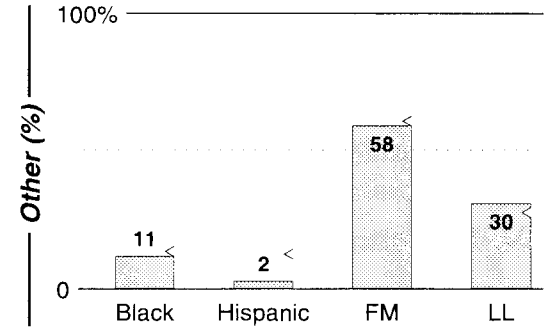

Champaign, IL

Metro Rank: **209** Pop: **169,008** Retail: **$1.547B** Gross Rev: **$11.9M** HH Inc: **$45,263** ↓