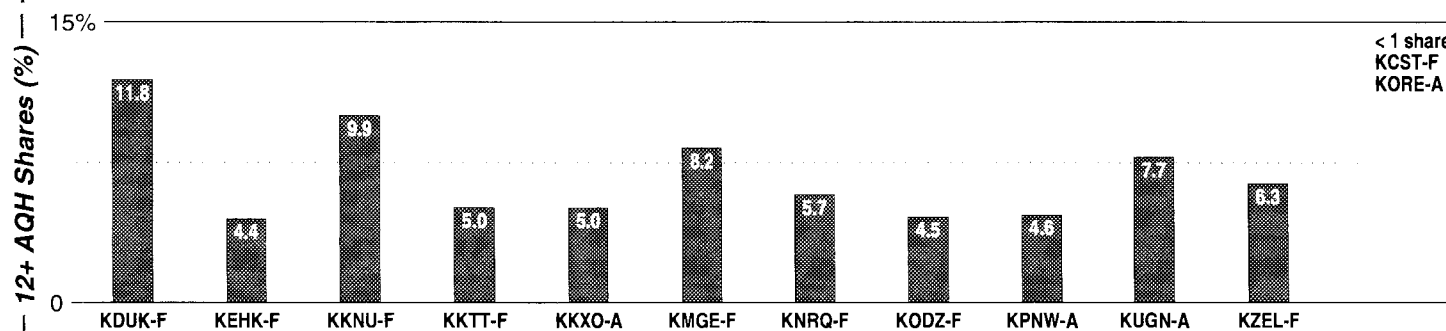

Eugene - Springfield, OR (Cont.)

Metro Rank: **143** Pop: **317,544** Retail: **$3.840B** Gross Rev: **$11.9M** HH Inc: **$37,577** ↓