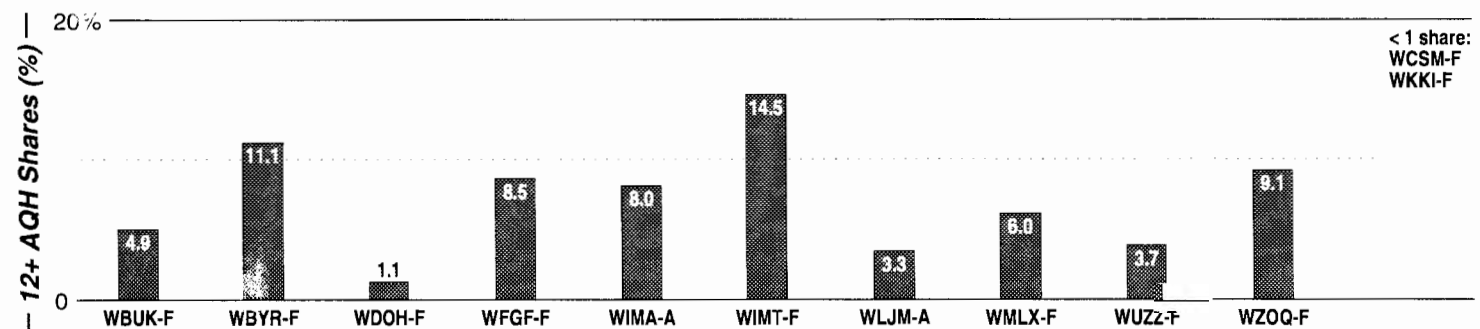

Calls	FMT	City of License	Freq	Day	Night	Combo	LMA	Rep	St	Owner	Acq	Price
WIMA	NEWS	Lima	1150	1.0	1.00	a		Katz	48	Clear Channel Comm	9905	g1
WLJM	URBN	Lima	940	0.3	0.01	b	1	Crstl	63	Forever/Keymarket	9708	c1

Calls	General Manager	Address, City, State ZIP	Phone	Fax	Owner Phone
WBUK-FM	Art Versnick	667 Market Street, Lima, OH 45801	419-222-1075	419-222-3794	606-655-2267
WCSM-FM	John Coe	PO Box 492, Celina, OH 45822	419-586-5134	419-586-3814	419-586-5134
WDOH-FM	David Roach	PO Box 100, Delphos, OH 45833	419-692-3963	419-692-5896	419-692-3963
WFGF-FM	Mark Macky	PO Box 1487, Lima, OH 45802	419-331-1600	419-228-5085	814-941-9800
WIMA-AM	Art Versnick	667 Market Street, Lima, OH 45801	419-223-2060	419-229-3888	606-655-2267
WIMT-FM	Art Versnick	667 Market Street, Lima, OH 45801	419-223-2060	419-229-3888	606-655-2267
WKKI-FM	Ralph Guarnieri	PO Box 322, Celina, OH 45822	419-586-7715	419-586-1074	419-586-7715
WLJM-AM	Mark Macky	PO Box 1487, Lima, OH 45802	419-331-1600	419-228-5085	814-941-9800
WMLX-FM	Art Versnick	667 Market Street, Lima, OH 45801	419-223-2060	419-222-3888	606-655-2267
WUZZ-FM	Mark Macky	PO Box 1487, Lima, OH 45802	419-331-1600	419-228-5085	814-941-9800
WZOQ-FM	Mark Macky	PO Box 1487, Lima, OH 45802	419-331-1600	419-228-5085	814-941-9800