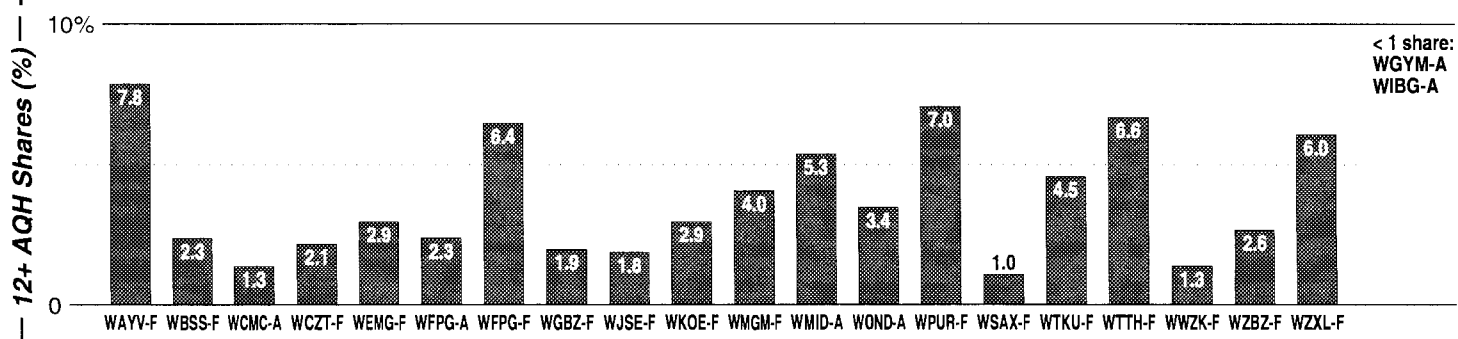

Atlantic City - Cape May, NJ (Cont.)

Metro Rank: **137** Pop: **339,424** Retail: **$3.956B** Gross Rev: **$15.6M** HH Inc: **$42,756** ↓