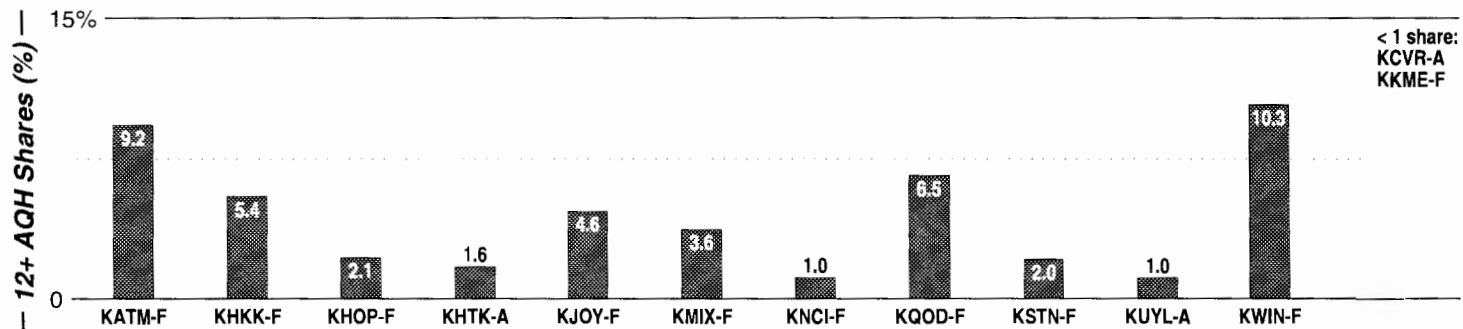

Calls	FMT	City of License	Freq	Day	Night	Combo	LMA	Rep	St	Owner	Acq	Price
KCVR	SPAN	Lodi	1570	5.0	0.50	f		CSM	46	Z-Spanish Media Corp	9806	st
KHTK	SPRT	Sacramento	1140	50.0	50.00	e		Katz	26	Infinity Bcstg	9805	g1
KSTN	OLD	Stockton	1420	5.0	1.00	b		Rosin	49	San Joaquin Bcstg		
KUYL	NEWS	Stockton	1280	1.0	1.00	c			47	AMFM Inc	9910	p g
KWG	OLD	Stockton	1230	0.9	1.00	g		Katz	21	Immaculate Heart	9911	441

Calls	General Manager	Address, City, State ZIP	Phone	Fax	Owner Phone
KCVR-AM	Lisa Sunday	1620 N Carpenter Rd Ste D41, Modesto, CA 95351	209-521-5562	209-529-1528	916-646-4000
KJOY-FM	Roy Williams	6820 Pacific Ave Ste 2, Stockton, CA 95207	209-476-1230	209-957-1833	209-476-1230
KKME-FM	Gary Halladay	3600 Sisk Rd Ste 2B, Modesto, CA 95356	209-545-5585	209-521-9844	214-922-8700
KMIX-FM	Lisa Sunday	1620 N Carpenter Rd Ste D41, Modesto, CA 95351	209-521-5562	209-529-1528	916-646-4000
KQOD-FM	Gary Halladay	306 E Main Street Ste 311, Stockton, CA 95202	209-462-5367	209-462-7959	214-922-8700
KSTN-AMFM	Knox LaRue	2171 Ralph Ave, Stockton, CA 95206	209-948-5786		209-948-5786
KUYL-AM	Gary Halladay	3600 Sisk Rd Ste 2B, Modesto, CA 95356	209-545-5585	209-545-5588	214-922-8700
KWG-AM	Gary Halladay	306 E Main Street Ste 311, Stockton, CA 95202	209-462-5367	209-462-7959	530-584-5700
KWIN-FM	Roy Williams	961 N Emerald Ave Ste A, Modesto, CA 95351	209-476-1230	209-957-1833	209-476-1230