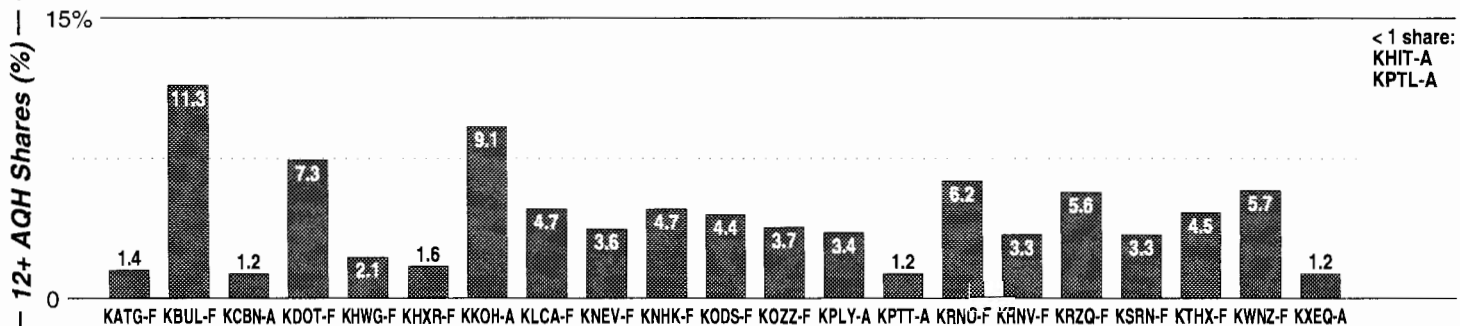

Reno, NV (Cont.)

Metro Rank: **128** Pop: **371,875** Retail: **$5.410B** Gross Rev: **$20.0M** HH Inc: **$51,449** ↑