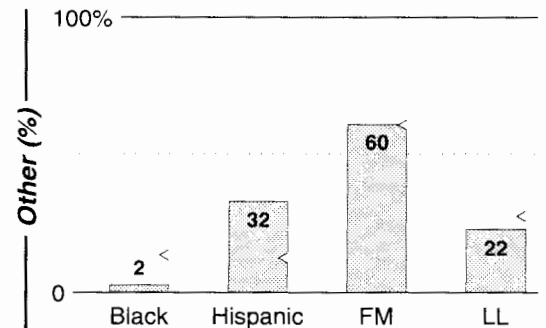

Yakima, WA (Cont.)

Metro Rank: **194** Pop: **215,220** Retail: **$1.885B** Gross Rev: **$8.8M** HH Inc: **$40,695** ↓

Calls	General Manager	Address, City, State ZIP	Phone	Fax	Owner Phone
KARY-FM	Bob Powers	1200 Chesterly Drive #160, Yakima, WA 98902	509-248-2900	509-452-9661	425-653-2310
KATS-FM	Dave Aamodt	PO Box 1460, Yakima, WA 98907	509-972-3461	509-972-3540	606-655-2267
KBBO-AM	Bob Powers	1200 Chesterly Drive #160, Yakima, WA 98902	509-248-2900	509-452-9661	425-653-2310
KENE-AM	Rick Knapp	PO Box 350, Toppenish, WA 98948	509-865-5363	509-865-4429	509-865-5363
KFFM-FM	Dave Aamodt	PO Box 1460, Yakima, WA 98907	509-972-3461	509-453-5550	606-655-2267
KHHK-FM	Bob Powers	1200 Chesterly Drive #160, Yakima, WA 98902	509-248-2900	509-452-9661	425-653-2310
KIT-AM	Dave Aamodt	PO Box 1460, Yakima, WA 98907	509-972-3461	509-972-3540	606-655-2267
KJOX-AM	Bob Powers	1200 Chesterly Drive #160, Yakima, WA 98902	509-248-2900	509-452-9661	425-653-2310
KLES-FM	Doug Earp	PO Box 295, Mabton, WA 98935	509-894-5537	509-894-4218	509-894-4659
KMWX-AM	Dave Aamodt	PO Box 1460, Yakima, WA 98907	509-972-3461	509-972-3540	606-655-2267
KQSN-FM	Dave Aamodt	PO Box 1460, Yakima, WA 98907	509-972-3461	509-453-3368	606-655-2267
KRSE-FM	Bob Powers	1200 Chesterly Drive #160, Yakima, WA 98902	509-248-2900	509-452-9661	425-653-2310
KXDD-FM	Bob Powers	1200 Chesterly Drive #160, Yakima, WA 98902	509-248-2900	509-452-9661	425-653-2310
KYAK-AM	Bob Powers	PO Box 2888, Yakima, WA 98907	509-248-2900	509-452-0541	509-443-1000
KYXE-AM	Ed Ramirez	PO Box 2888, Yakima, WA 98907	509-457-1000	509-452-0541	206-727-2222
KZTA-FM	Ed Ramirez	PO Box 2888, Yakima, WA 98907	509-457-1000	509-452-0541	206-727-2222
KZTB-FM	Ed Ramirez	PO Box 2888, Yakima, WA 98907	509-457-1000	509-452-0541	206-727-2222
KZTS-AM	Ed Ramirez	PO Box 2888, Yakima, WA 98907	509-457-1000	509-452-0541	206-727-2222
KZXR-FM	Frank Allec	1227 Hillcrest Dr, Prosser, WA 99350	509-786-1017	509-786-1181	213-745-6224