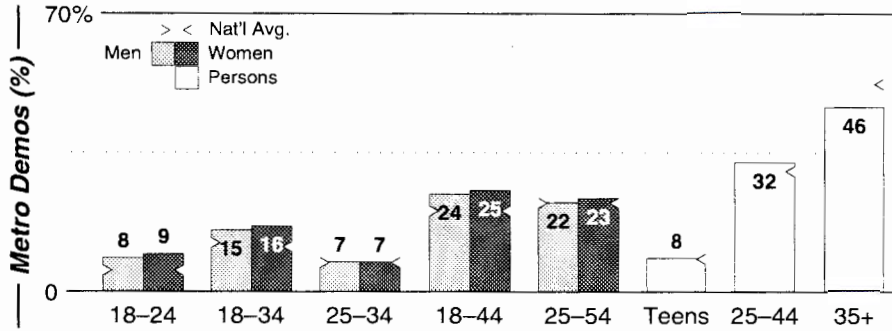

Tallahassee, FL (Cont.)

Metro Rank: **159** Pop: **259,649** Retail: **$2.759B** Gross Rev: **$14.0M** HH Inc: **$44,772** ↓