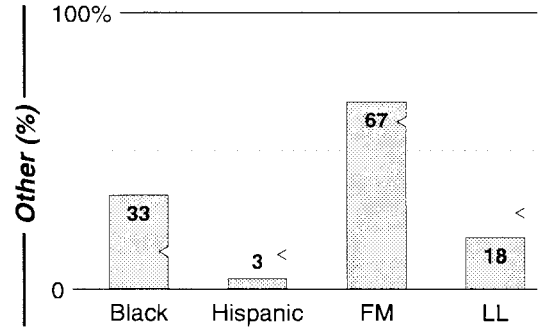

Augusta, GA (Cont.)

Metro Rank: **114** Pop: **462,458** Retail: **$4.482B** Gross Rev: **$16.2M** HH Inc: **$37,518** ↓

Calls	General Manager	Address, City, State ZIP	Phone	Fax	Owner Phone
WAEG-FM	Bill Jaeger	PO Box 1003, Augusta, GA 30903	803-279-2330	803-279-8149	301-306-1111
WAEJ-FM	Bill Jaeger	PO Box 1003, Augusta, GA 30903	803-279-2330	803-819-3781	301-306-1111
WAJY-FM	Kent Dunn	640 Old Airport Rd, Aiken, SC 29801	803-641-1027	803-642-9444	941-263-5000
WAKB-FM	Bill Jaeger	PO Box 1003, Augusta, GA 30903	803-279-2330	803-819-3781	301-306-1111
WBBQ-AMFM	Gary Pizzati	500 Carolina Springs Rd, North Augusta, SC 29841	803-279-1977	803-279-1175	312-867-0091
WCHZ-FM	Kent Dunn	PO Box 211045, Augusta, GA 30917	706-855-9494	706-650-0610	941-263-5000
WEKL-FM	Gary Pizzati	500 Carolina Springs Rd, North Augusta, SC 29841	803-279-1977	803-279-1175	312-867-0091
WFAM-AM	Bob Halvorsen	552 Laneywalker Ext, Augusta, GA 30901	706-722-6077	706-722-7066	864-585-1885
WFXA-FM	Bill Jaeger	PO Box 1003, Augusta, GA 30903	803-279-2330	803-279-8149	301-306-1111
WGAC-AM	Kent Dunn	PO Box 211045, Augusta, GA 30917	706-855-9494	706-860-9343	941-263-5000
WGOR-FM	Kent Dunn	PO Box 211045, Augusta, GA 30917	706-855-9494	706-860-9343	941-263-5000
WGUS-AM	Gary Pizzati	500 Carolina Springs Rd, North Augusta, SC 29841	803-279-1977	803-279-1175	312-867-0091
WIIZ-FM	Bobby Nichols	PO Box 814, Barnwell, SC 29812	803-259-9797	803-541-9700	803-259-3507
WJES-AMFM	Mike Casey	PO Box 1, Johnston, SC 29832	803-275-4444	803-275-3185	803-275-4444
WKIM-AM	Freddie Lee Handy	1802 Killingsworth Rd, Augusta, GA 30904	706-738-1230	706-738-1665	706-738-1230
WKSP-FM	Gary Pizzati	500 Carolina Springs Rd, North Augusta, SC 29841	803-279-1977	803-279-1175	312-867-0091
WKSX-FM	Mike Casey	PO Box 1, Johnston, SC 29832	803-275-4444	803-275-3185	803-275-4444
WKXC-FM	Coni Sansom	419 W Martintown Rd, North Augusta, SC 29841	803-279-2099	803-279-3664	404-875-1110
WKZK-AM	Walter Robinson	2 Milledge Rd, Augusta, GA 30904	706-738-9191	706-738-9191	706-738-9191
WPRW-FM	Gary Pizzati	500 Carolina Springs Rd, North Augusta, SC 29841	803-279-1977	803-279-1175	312-867-0091
WRDW-AM	Rick Beard	1480 Eisenhower Dr, Augusta, GA 30904	706-667-8999	706-481-0092	941-263-5000
WRFN-FM	Rick Beard	1480 Eisenhower Dr, Augusta, GA 30904	706-667-8999	706-481-0092	941-263-5000
WSLT-FM	Coni Sansom	419 W Martintown Rd, North Augusta, SC 29841	803-279-2099	803-279-3664	404-875-1110
WTHB-AM	Bill Jaeger	PO Box 1003, Augusta, GA 30903	803-279-2330	803-279-8149	301-306-1111
WTHO-FM	Mike Wall	PO Drawer 900, Thomson, GA 30824	706-595-5122	706-595-3021	706-595-5122
WTWA-AM	Mike Wall	PO Drawer 900, Thomson, GA 30824	706-595-1561	706-595-3021	706-595-5122
WZNY-FM	Gary Pizzati	500 Carolina Springs Rd, North Augusta, SC 29841	803-279-1977	803-279-1175