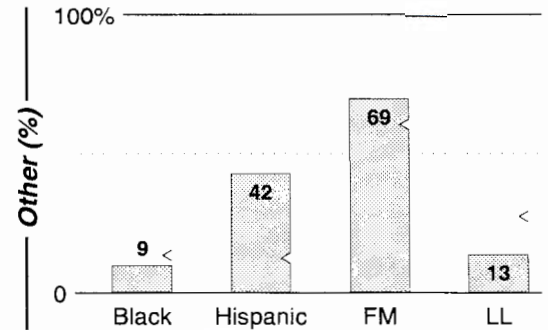

Los Angeles (Cont.)

Metro Rank: **2** Pop: **12,627,727** Retail: **$99.326B** Gross Rev: **$773.7M** HH Inc: **$48,143** ↑

Calls	General Manager	Address, City, State ZIP	Phone	Fax	Owner Phone
KLAC-AM	Ed Krampf	330 N Brand Blvd Ste 800, Glendale, CA 91203	818-546-1043	818-637-2267	214-922-8700
KLAX-FM	Eddie Cansela	10281 W Pico Blvd, Los Angeles, CA 90064	310-203-0900	310-203-8989	305-441-6901
KLIT-FM	Catherine Moreau	99 Long Court Suite 200, Thousand Oaks, CA 91360	800-497-8511	805-497-8514	707-543-0100
KLOS-FM	Bill Sommers	3321 S La Cienega Blvd, Los Angeles, CA 90016	310-840-4800	310-840-4846	212-456-6118
KLSX-FM	Bob Moore	3580 Wilshire Blvd, Los Angeles, CA 90010	213-383-4222	213-386-3649	212-975-6500
KLTX-AM	Dave Armstrong	701 N Brand Blvd Ste 550, Glendale, CA 91203	818-956-5552	818-551-1110	805-987-0400
KLVE-FM	Gary Stone	1645 Vine St Ste 200, Hollywood, CA 90028	323-465-3171	323-467-5063	214-525-7700
KLYY-FM	Sean O'Neill	1888 Century Park E Ste 200, Los Angeles, CA 90067	310-785-9107	310-557-2899	914-592-1071
KMRB-AM	Kevin Chu	747 E Green St Ste 400, Pasadena, CA 91101	626-568-9988	626-792-8890	212-966-1059
KNX-AM	George Nicholaw	6121 Sunset Blvd, Los Angeles, CA 90028	323-460-3343	323-460-3275	212-975-6500
KOST-FM	Ken Christensen	610 S Ardmore Ave, Los Angeles, CA 90005	213-427-1035	213-385-0281	214-922-8700
KPLS-AM	Dale Rideau	1592 N Batavia St, Orange, CA 92867	714-282-8300	714-282-8409	619-784-6900
KPWR-FM	Val Maki	2600 W Olive Ave Ste 850, Burbank, CA 91505	818-953-4200	818-848-0961	317-266-0100
KRCD-FM	Ken Christensen	610 S Ardmore Ave, Los Angeles, CA 90005	213-427-1039	213-380-4214	214-525-7700
KRCV-FM	Howard Neal	610 S Ardmore Ave, Los Angeles, CA 90005	213-427-1039	213-380-4214	214-525-7700
KRLA-AM	Bob Moore	3580 Wilshire Blvd, Los Angeles, CA 90010	213-383-4222	213-386-3649	212-975-6500
KROQ-FM	Trip Reeb	3500 W Olive Ave Ste 900, Burbank, CA 91505	818-567-1067	818-841-5903	212-975-6500
KRTH-FM	Patrick Duffy	5901 Venice Blvd, Los Angeles, CA 90034	323-936-5784	323-936-3427	212-975-6500
KSCA-FM	Gary Stone	1645 Vine St Ste 200, Hollywood, CA 90028	323-465-3171	323-467-5063	214-525-7700
KSSE-FM	David Haymore	3450 Wilshire Blvd Ste 820, Los Angeles, CA 90010	213-251-1011	213-251-1033	310-820-5355
KTNQ-AM	Gary Stone	1645 Vine St Ste 200, Hollywood, CA 90028	323-465-3171	323-467-5063	214-525-7700
KTWV-FM	Tim Pohlman	8944 Lindblade St, Culver City, CA 90232	310-840-7101	310-815-1129	212-975-6500
KTYM-AM	Gerardo Borrego	6803 West Blvd, Inglewood, CA 90302	310-672-3700	310-673-2259	323-678-3731
KVNR-AM	Leonard Liberman	3101 W 5th St, Santa Ana, CA 92703	714-554-5000	714-554-9362	323-461-9300
KWIZ-FM	Winnie Coombs	3101 W 5th St, Santa Ana, CA 92703	714-554-5000	714-554-9362	323-461-9300
KWKW-AM	Jim Kalmenson	6290 W Sunset Blvd Fl 16, Hollywood, CA 90028	323-466-8111	323-461-7347	
KWPA-AM	Alberto Hernandez	1319 S Grant Ave, Glendora, CA 91740	626-335-0429	626-335-3378	
KWVE-FM	Bob Cadman	1644 N El Camino Real, San Clemente, CA 92672	949-492-9800	949-361-0375	714-979-4422
KXMX-FM	Dawn McKahan	1190 E Ball Rd, Anaheim, CA 92805	714-774-9600	714-774-1631	805-987-0400
KXTA-AM	Roy Laughlin	3400 W Riverside Dr Ste 800, Burbank, CA 91505	818-845-1027	818-295-6466	606-655-2267
KYPA-AM	Jeremy Landau	747 E Green St Ste 400, Pasadena, CA 91101	626-844-8882	626-844-0156	212-966-1059
KYSR-FM	Ken Christensen	3500 W Olive Ave Ste 250, Burbank, CA 91505	818-955-7000	818-955-7050	214-922-8700
KZLA-FM	Dave Ervin	7755 Sunset Blvd, Los Angeles, CA 90046	323-882-8000	323-874-9494	801-575-7572