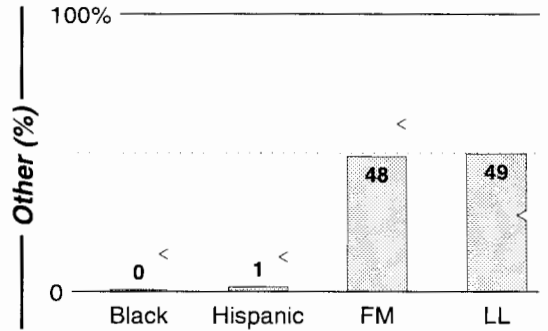

Augusta-Waterville, ME

Metro Rank: **250** Pop: **115,022** Retail: **$1.183B** Gross Rev: **$5.1M** HH Inc: **$37,270** ↓