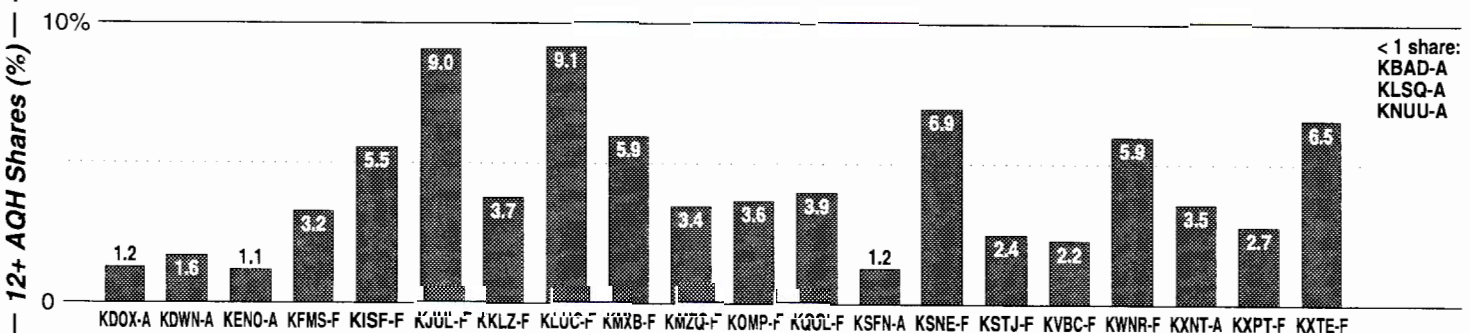

Las Vegas, NV (Cont.)

Metro Rank: **40** Pop: **1,327,874** Retail: **$16.333B** Gross Rev: **$72.6M** HH Inc: **$44,940** ↓