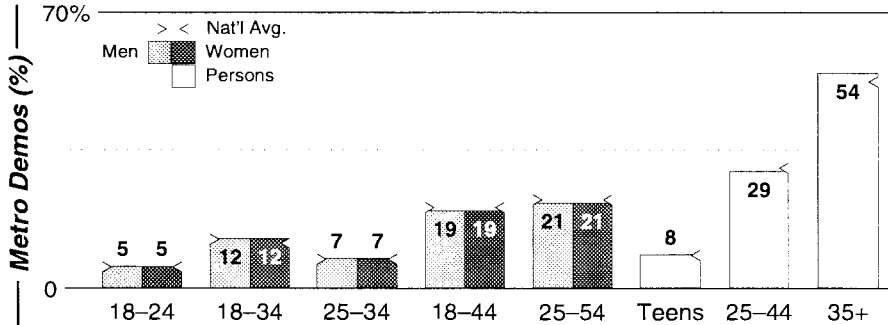

Binghamton, NY

Metro Rank: **166** Pop: **247,654** Retail: **$1.896B** Gross Rev: **$10.2M** HH Inc: **$36,885** ↓