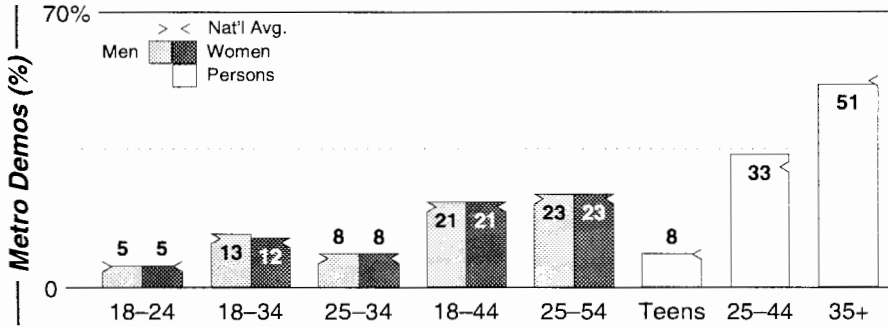

Orlando (Cont.)

Metro Rank: **39** Pop: **1,372,342** Retail: **$18.352B** Gross Rev: **$105.4M** HH Inc: **$47,446** ↑

Calls	General Manager	Address, City, State ZIP	Phone	Fax	Owner Phone
WAJL-AM	Steve Lapa	1160 S Semoran Blvd Ste A, Orlando, FL 32807	407-380-9255	407-382-7565	678-324-0170
WCFB-FM	Richard Reis	4192 N John Young Pkwy, Orlando, FL 32804	407-297-0945	407-291-4879	404-843-5000
WDBO-AM	Bill Hendrich	4192 N John Young Pkwy, Orlando, FL 32804	407-295-5858	407-291-4879	404-843-5000
WFIV-AM	Edward Allmon	1080 Country Blvd, Kissimmee, FL 34741	407-847-4422	407-932-1688	678-324-0170
WHIM-AM	Thomas H. Moffit, Jr.	400 W Lake Brantley Rd, Altamonte Springs, FL 32714	407-682-9494	407-682-7005	407-774-8222
WHOO-AM	Debbie Morel	200 S Orange Ave Ste 2240, Orlando, FL 32801	407-422-9696	407-425-9696	404-843-5000
WHTQ-FM	Debbie Morel	200 S Orange Ave Ste 2240, Orlando, FL 32801	407-422-9696	407-425-9696	404-843-5000
WJHM-FM	Mike Gonick	1800 Pembroke Dr Ste 400, Orlando, FL 32810	407-919-1000	407-919-1329	212-975-6500
WJRR-FM	Linda Byrd	2500 Maitland Center Pkwy #401, Maitland, FL 32751	407-916-7800	407-916-0329	606-655-2267
WLOQ-FM	Jim Gross	170 W Fairbanks Ave Ste 200, Winter Park, FL 32789	407-647-5557	407-647-4495	407-647-5557
WMGF-FM	Linda Byrd	2500 Maitland Center Pkwy #401, Maitland, FL 32751	407-916-7800	407-682-7585	606-655-2267
WMMO-FM	Debbie Morel	200 S Orange Ave Ste 2240, Orlando, FL 32801	407-422-9890	407-423-9666	404-843-5000
WNTF-AM	Ed Shiflett	805 N Dixie Ave, Titusville, FL 32796	407-383-1000	407-383-0814	904-397-4145
WOCL-FM	Dan Wachs	1800 Pembroke Dr Ste 400, Orlando, FL 32810	407-919-1000	407-919-1137	212-975-6500
WOKB-AM	Steve January	3765 N. John Parkway, Orlando, FL 32805	407-523-2770	407-523-2888	407-523-2770
WOMX-FM	Dan Wachs	1800 Pembroke Dr Ste 400, Orlando, FL 32810	407-919-1000	407-919-1127	212-975-6500
WONQ-AM	George Arroyo	1033 Semoran Blvd Ste 253, Casselberry, FL 32707	407-830-0800	407-260-6100	407-830-0800
WORL-AM	Carl Auel	1601 Belvedere Rd Ste 204E, West Palm Beach, FL 33406	561-688-9585	561-688-9601	561-688-9585
WOTS-AM	Malaquias Bosques	5770 W Irlo Bronson Memorial H, Kissimmee, FL 34746	407-396-1220	407-397-2213	407-841-8255
WPRD-AM	Frank Vaught	222 Hazard St, Orlando, FL 32804	407-841-9773	407-841-8250	407-841-8255
WPYO-FM	Rich Reis	3701 N John Young Pkwy #102, Orlando, FL 32804	407-299-9595	407-290-1302	404-843-5000
WQTM-AM	Linda Byrd	2500 Maitland Center Pkwy #401, Maitland, FL 32751	407-916-7800	407-682-7585	606-655-2267
WRLZ-AM	Luis Hernandez	PO Box 593642, Orlando, FL 32859	407-345-0700	407-345-1492	407-345-0700
WRMQ-AM	George Arroyo	1033 Semoran Blvd Ste 253, Casselberry, FL 32707	407-830-0800	407-260-6100	407-830-0800
WSDO-AM	Joe Episcopo	PO Box 1448, Sanford, FL 32772	407-322-1400	407-330-7571	407-841-8255
WSHE-FM	Linda Byrd	2500 Maitland Center Pkwy #401, Maitland, FL 32751	407-916-7800	407-916-0329	606-655-2267
WTKS-FM	Linda Byrd	2500 Maitland Center Pkwy #401, Maitland, FL 32751	407-916-7800	407-916-0329	606-655-2267
WTLN-AM	Thomas H. Moffit, Jr.	400 W Lake Brantley Rd, Altamonte Springs, FL 32714	407-682-9494	407-682-7005	407-774-8222
WUNA-AM	Juan Nieves	749 S Bluford Ave, Ocoee, FL 34761	407-656-9823	407-656-2092	212-966-1059
WWKA-FM	Bill Hendrich	4192 N John Young Pkwy, Orlando, FL 32804	407-298-9292	407-291-4879	404-843-5000
WWNZ-AM	Linda Byrd	2500 Maitland Center Pkwy #401, Maitland, FL 32751	407-916-7800	407-916-0329	606-655-2267
WXXL-FM	Mike Gonick	1800 Pembroke Drive, Suite 400, Orlando, FL 32810	407-919-9000	407-919-1121	214-922-8700