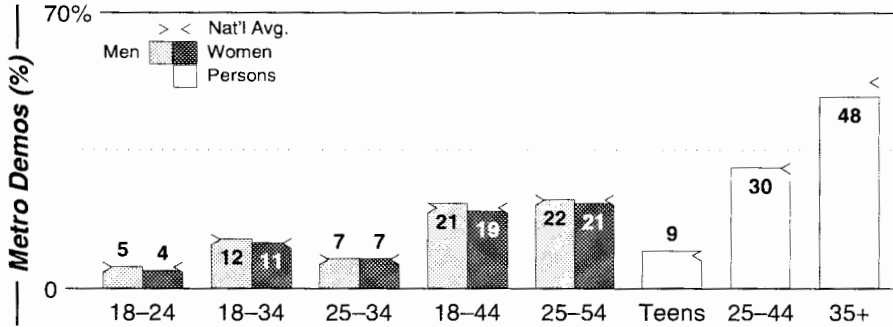

Stockton, CA

Metro Rank: **85** Pop: **563,303** Retail: **$4.566B** Gross Rev: **$8.7M** HH Inc: **$40,822** ↓