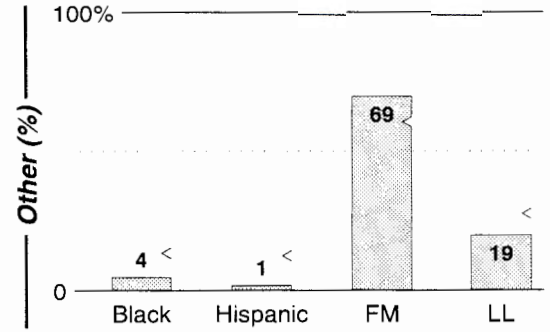

Owensboro, KY

Metro Rank: **266** Pop: **91,474** Retail: **$1.088B** Gross Rev: **$5.1M** HH Inc: **$36,729** ↓

Calls	FMT	City of License	Freq	PWR	HAAT	Combo	LMA	Rep	St	Owner	Acq	Price
WBIO	CTRY	Philpot	94.7	3.0	328	b			93	Cromwell Group		
WBKR	CTRY	Owensboro	92.5	96.0 #	1001	a			48	Brill Media Co	9307	2,700 c2
WIKY	MOR	Evansville	104.1	39.0	571			Katz	48	South Central Comm		
WKDQ	CTRY	Henderson	99.5	98.0	984			Crstl	47	Brill Media Co	9705	8,000 e
WKTG	AOR	Madisonville	93.9	35.0	584			RgRep	49	Sound Bcstrs Inc	7304	
WLME	OLD	Cannelton	102.9	12.5	466	b			90	Cromwell Group		
WQXQ	AC	Central City	101.9	100.0	669				56	Starlight Bcstg Co		
WSTO	CHR	Owensboro	96.1	100.0	1001	a		Crstl	48	Brill Media Co	9703	5,000 c1
WXCM	AOR	Whitesville	97.1	4.0	404	b			93	Cromwell Group		

Calls	FMT	City of License	Freq	Day	Night	Combo	LMA	Rep	St	Owner	Acq	Price
WKCM	REL	Hawesville	1160	2.5	1.00	b			72	Cromwell Group		
WOMI	MOR	Owensboro	1490	0.8	0.83	a		Crstl	38	Brill Media Co	9307	c2
WVJS	NOST	Owensboro	1420	5.0	1.00	a		Crstl	47	Brill Media Co	9703	c1

Calls	General Manager	Address, City, State ZIP	Phone	Fax	Owner Phone
WBIO-FM	Leonard Norcia	1115 Tamarack Rd Ste 500, Owensboro, KY 42301	270-683-5200	270-688-0108	615-361-7560
WBKR-FM	Gary Exline	PO Box 1390, Owensboro, KY 42302	270-683-1558	270-685-2500	812-423-6200
WKCM-AM	Leonard Norcia	PO Box 609, Hawesville, KY 42348	502-927-8121	502-927-8122	615-361-7560
WKTG-FM	Bob Kelly	PO Box 338, Madisonville, KY 42431	270-821-4096	270-821-5954	502-821-4096
WLME-FM	Leonard Norcia	1115 Tamarack Rd Ste 500, Owensboro, KY 42301	270-683-5200	270-688-0108	615-361-7560
WOMI-AM	Gary Exline	PO Box 1390, Owensboro, KY 42302	270-683-1558	270-685-2500	812-423-6200
WQXQ-FM	Andy Anderson	PO Box 471, Central City, KY 42330	502-754-3000	502-754-3710	502-754-3000
WVJS-AM	Gary Exline	PO Box 1390, Owensboro, KY 42302	270-686-0096	270-685-7098	812-423-6200
WXCM-FM	Leonard Norcia	1115 Tamarack Rd Ste 500, Owensboro, KY 42301	270-683-5200	270-927-8122	615-361-7560