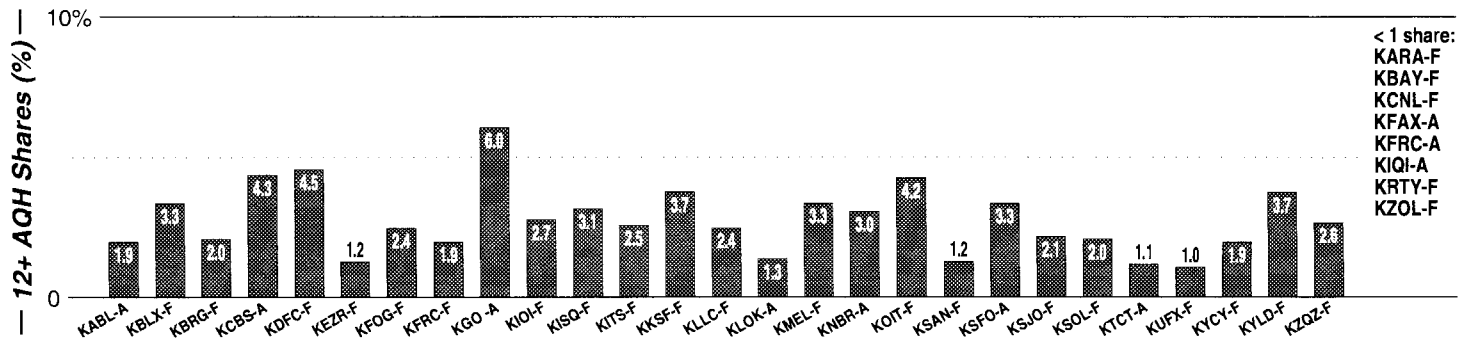

Calls	General Manager	Address, City, State ZIP	Phone	Fax	Owner Phone
KABL-AM	Brent Osborne	340 Townsend St Ste 5-101, San Francisco, CA 94107	415-977-0960	415-395-9886	214-922-8700
KATD-AM	Sandro Barcellos	1251 Monument Blvd Ste 260, Concord, CA 94520	925-827-9900	925-674-1980	925-827-9900
KBLX-FM	Harvey Stone	55 Hawthorne St Ste 900, San Francisco, CA 94105	415-284-1029	415-764-4959	212-592-0411
KBRG-FM	Mike Murphy	2905 S King Rd, San Jose, CA 95122	408-274-1170	408-274-1818	310-820-5355
KBZS-AM	Andy Whatley	1500 Sansome St, San Francisco, CA 94111	415-434-1220	415-434-1280	415-434-1220
KCBS-AM	Frank Oxarart	1 Embarcadero Ctr Ste 3200, San Francisco, CA 94111	415-765-4000	415-765-4080	212-975-6500
KDFC-FM	Valarie Howard	455 Market St Ste 2300, San Francisco, CA 94105	415-764-1021	415-777-2291	801-575-7572
KDIA-AM	Bill Gilreath	3267 Sonoma Blvd., Vallejo, CA 94590	510-262-9053	510-262-9054	707-644-8944
KDYA-AM	Andy Santamaria	3267 Sonoma Blvd., Vallejo, CA 94590	707-644-8944	707-644-3736	707-644-8944
KEAR-FM	Harold Camping	290 Hegenberger Rd, Oakland, CA 94621	510-568-6200	510-568-6190	510-568-6200
KEST-AM	Andrea Yamazaki	145 Natoma St Ste 101, San Francisco, CA 94105	415-978-5378	415-978-5380	212-966-1059
KFAX-AM	Ron Walters	39138 Fremont Blvd Flr 3, Fremont, CA 94538	510-713-1100	510-505-1448	805-987-0400
KFJO-FM	John Sutherland	1420 Koll Circle Ste A, San Jose, CA 95112	408-453-5400	408-452-1330	214-630-9400
KFOG-FM	Dwight Walker	55 Hawthorne St. Floor 10, San Francisco, CA 94105	415-543-1045	415-995-6867	717-852-2139
KFRC-AMFM	Will Schutte	500 Washington St Fl 2, San Francisco, CA 94111	415-391-9970	415-397-7655	212-975-6500
KGO-AM	Michael Luckoff	900 Front St, San Francisco, CA 94111	415-954-8100	415-362-5827	212-456-6118
KIOI-FM	Bob Bordonaro	340 Townsend St Ste 5-101, San Francisco, CA 94107	415-538-1013	415-538-1000	214-922-8700
KIQI-AM	Julio Aponte	2601 Mission St, San Francisco, CA 94110	415-695-1010	415-695-1023	305-463-5000
KISQ-FM	Joe Cunningham	750 Battery St Ste 200, San Francisco, CA 94111	415-788-5225	415-395-9886	214-922-8700
KITS-FM	Jim Hardy	730 Harrison St Ste 300, San Francisco, CA 94107	415-512-1053	415-777-0608	212-975-6500
KJQI-FM	Saul Levine	39138 Fremont Blvd., Fremont, CA 94538	415-924-1292	415-924-1291	805-987-0400
KKIQ-FM	Jack Chunn	7901 Stoneridge Dr Ste 525, Pleasanton, CA 94588	925-455-4500	925-416-1211	408-287-5775
KKSF-FM	Doug Sterne	340 Townsend St 4th Fl, San Francisco, CA 94107	415-975-5555	415-975-5573	214-922-8700
KLLC-FM	Stephen DiNardo	1 Embarcadero Ctr Ste 3200, San Francisco, CA 94111	415-765-4097	415-781-3697	212-975-6500
KMEL-FM	Doug Sterne	340 Townsend St Ste 5-106, San Francisco, CA 94107	415-538-1061	415-538-1060	214-922-8700
KMKY-AM	Mickey Luckoff	384 Embarcadero W Fl 3, Oakland, CA 94607	510-251-1400	510-663-0166	212-456-6118
KMZT-AM	Saul Levine	39138 Fremont Blvd., Fremont, CA 94538	415-479-8400	415-924-1291	310-478-5540
KNBR-AM	Tony Salvadore	55 Hawthorne St. #1100, San Francisco, CA 94105	415-543-1045	415-995-6867	717-852-2139
KNEW-AM	Brent Osborne	340 Townsend St Ste 5-101, San Francisco, CA 94107	415-538-1013	415-395-9886	214-922-8700
KOIT-AMFM	Chuck Tweedle	455 Market St Ste 2300, San Francisco, CA 94105	415-777-0965	415-896-0965	801-575-7572
KRHT-AM	Chester Coleman	1255 Post St Ste 1011, San Francisco, CA 94109	415-441-3377	415-441-3738	415-441-3377
KSAN-FM	Dwight Walker	55 Hawthorne St. #1100, San Francisco, CA 94105	415-543-1045	415-995-6867	717-852-2139
KSFO-AM	Michael Luckoff	900 Front St, San Francisco, CA 94111	415-954-8100	415-362-5827	212-456-6118
KSOL-FM	Ali Shepherd	55 Green St Ste 200, San Francisco, CA 94111	415-989-5765	415-733-5766	214-525-7700
KTCT-AM	Tony Salvadore	55 Hawthorne St. Floor 10, San Francisco, CA 94105	415-543-1045	415-995-6867	717-852-2139
KUIC-FM	John Levitt	600 E Main St, Vacaville, CA 95688	707-446-0200	707-446-0122	408-287-5775
KVTO-AM	Harvey Stone	55 Hawthorne St Ste 900, San Francisco, CA 94105	415-284-1029	415-764-4959	212-592-0411
KXJO-FM	John Sutherland	1420 Koll Circle Ste A, San Jose, CA 95112	408-453-5400	408-452-1330	214-630-9400
KYCY-AMFM	Will Schutte	500 Washington St Fl 2, San Francisco, CA 94111	415-391-9330	415-951-2329	212-975-6500
KYLD-FM	Joe Cunningham	340 Townsend St Ste 4-949, San Francisco, CA 94107	415-356-0949	415-267-0949	214-922-8700
KZOL-FM	Ali Shepherd	55 Green St Ste 200, San Francisco, CA 94111	415-989-5765	415-733-5766	214-525-7700
KZQZ-FM	Allan Hotlen	400 2nd St Ste 300, San Francisco, CA 94107	415-957-0957	415-356-8394	801-575-7572