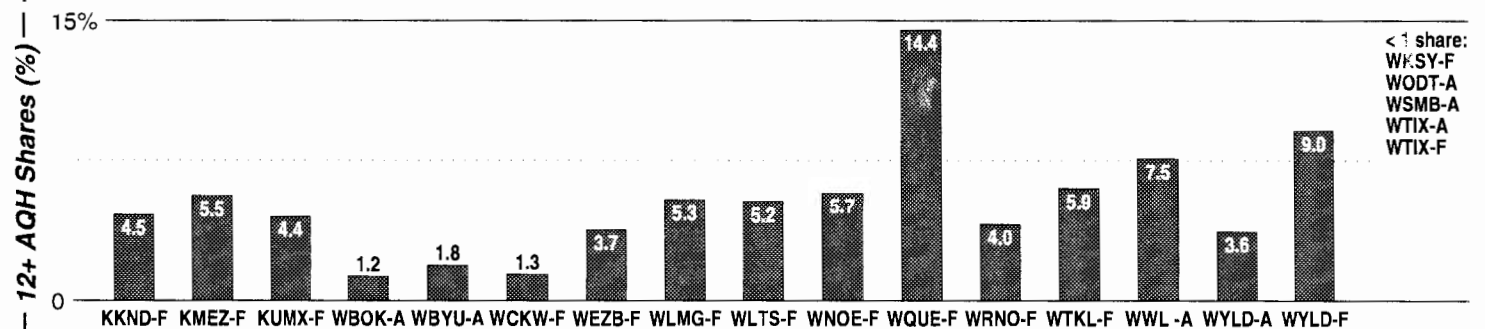

New Orleans (Cont.)

Metro Rank: **41** Pop: **1,262,200** Retail: **$12.994B** Gross Rev: **$59.6M** HH Inc: **$41,669** ↓