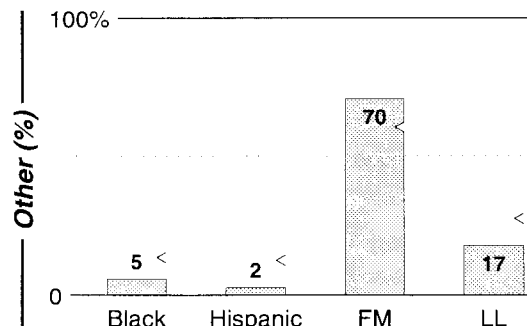

Albany-Schenectady-Troy (Cont.)

Metro Rank: **59** Pop: **870,828** Retail: **$8.899B** Gross Rev: **$40.0M** HH Inc: **$43,168** ↓