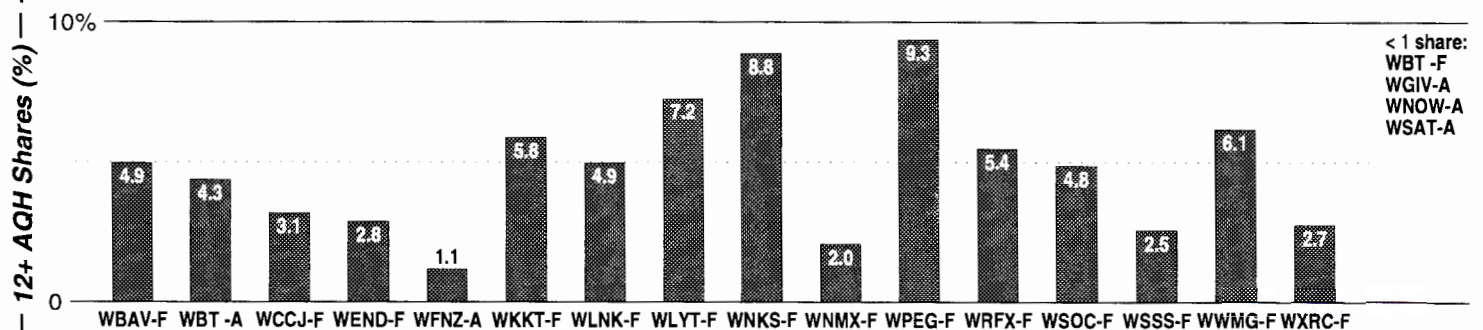

Calls	General Manager	Address, City, State ZIP	Phone	Fax	Owner Phone
WAAK-AM	Ely Martin	PO Box 477, Dallas, NC 28034	704-922-3411		704-922-3411
WAVO-AM	Tom Gentry	PO Box 18614, Charlottesville, SC 28218	803-327-1150	704-596-6939	404-875-1110
WBAV-FM	Wayne Brown	520 Highway 29 N, Concord, NC 28027	704-333-0131	704-343-9820	212-975-6500
WBT-FM	Rick Jackson	1 Julian Price Place, Charlotte, NC 28208	803-581-1110	704-338-3062	336-691-4295
WBT-AM	Rick Jackson	1 Julian Price Pl, Charlotte, NC 28208	704-374-3500	704-374-3777	336-691-4295
WCCJ-FM	Gregory A. Davis	2303 W Morehead St Ste 200, Charlotte, NC 28208	704-358-0211	704-358-3752	301-306-1111
WCGC-AM	Tom Gentry	PO Box 1360, Belmont, NC 28012	704-825-2812	704-825-2127	404-875-1110
WCSL-AM	Calvin Hastings	PO Box 370, Cherryville, NC 28021	704-435-3297	704-435-1217	704-435-3297
WDEX-AM	Ella Hood	PO Box 3272, Monroe, NC 28111	704-289-9339	704-283-1255	704-857-1101
WEGO-AM	Bob Brown	PO Box 126, Concord, NC 28026	704-788-9346		704-825-5272
WEND-FM	David O'Donnell	801 E Morehead St Ste 200, Charlotte, NC 28202	704-338-9600	704-334-9525	301-983-4220
WFNZ-AM	Michael Kellogg	915 East 4th St, Charlotte, NC 28204	704-319-9369	704-319-3934	212-975-6500
WGAS-AM	Wayne Hammond	PO Box 16408, Charlotte, NC 28297	704-393-1540	704-393-1527	704-393-1540
WGFY-AM	Pamela Asdrellos	4180 Pompano Dr, Charlotte, NC 28216	704-393-1480	704-393-5983	212-355-7200
WGIV-AM	Wayne Brown	520 Highway 29 N, Concord, NC 28027	704-333-0131	704-792-2334	212-975-6500
WGNC-AM	Calvin Hastings	PO Box 370, Cherryville, NC 28021	704-435-3297	704-435-1217	704-435-3297
WGSP-AM	Tina Willis	3719 Latrobe Dr Ste 860, Charlotte, NC 28211	704-442-2887	704-442-9518	757-624-6500
WHVN-AM	Tom Gentry	PO Box 1360, Belmont, NC 28012	704-596-1240	704-596-6939	404-875-1110
WIXE-AM	Jim Reddish	PO Box 1007, Monroe, NC 28111	704-289-2525	704-289-1416	704-289-2525
WKKT-FM	Reta Thorn	301 S McDowell St Ste 210, Charlotte, NC 28204	704-714-9444	704-332-9837	214-922-8700
WKRE-AM	Tom Desio	431 Morgan Mill Rd, Monroe, NC 28110	704-292-7676		704-283-0050
WLNK-FM	Rick Jackson	1 Julian Price Pl, Charlotte, NC 28208	704-374-3500	704-374-3777	336-691-4295
WLON-AM	Calvin Hastings	PO Box 370, Cherryville, NC 28021	704-435-3297	704-435-1217	704-435-3297
WLTC-AM	Frank Neely	PO Box 11584, Rock Hill, SC 29731	803-329-2760		803-329-2664
WLYT-FM	Reta Thorn	301 S McDowell St Ste 210, Charlotte, NC 28204	704-714-9444	704-332-5483	214-922-8700
WNKS-FM	Bill Schoening	137 S Kings Dr, Charlotte, NC 28204	704-331-9510	704-344-8656	212-975-6500
WNMX-FM	Tom Gentry	PO Box 1360, Belmont, NC 28012	704-596-4900	704-599-1061	404-875-1110
WNOW-AM	Russ Douglas Jones	PO Box 23509, Charlotte, NC 28227	704-332-8764	704-882-1330	540-552-4252
WOCR-AM	Wayne Hamond	PO Box 16408, Charlotte, NC 28297	704-393-1540	704-393-1527	704-393-1540
WPEG-FM	Wayne Brown	520 Highway 29 N, Concord, NC 28027	704-333-0131	704-788-7620	212-975-6500
WRFX-FM	Reta Thorn	301 S McDowell St Ste 210, Charlotte, NC 28204	704-714-9444	704-342-3813	214-922-8700
WRHI-AM	Manning Kimmel	PO Box 307, Rock Hill, SC 29731	803-324-1340	803-324-2860	803-324-1340
WRKB-AM	Carl Ford	PO Box 8146, Kannapolis, NC 28081	704-857-1101	704-857-0680	704-857-1101
WRNA-AM	Carl Ford	PO Box 8146, Kannapolis, NC 28081	704-857-1101	704-857-0680	704-857-1101
WSAT-AM	Charles Weich	1525 Jake Alexander Blvd W, Salisbury, NC 28147	704-633-0621		704-633-0621
WSOC-FM	Gary Brobst	915 East 4th St, Charlotte, NC 28204	704-522-1103	704-523-4800	212-975-6500
WSSS-FM	Gary Brobst	915 East 4th St, Charlotte, NC 28204	704-522-1103	704-523-4800	212-975-6500
WSTP-AM	Mike Mangan	PO Box 4157, Salisbury, NC 28145	704-636-3811	704-637-1490	336-248-2716
WWMG-FM	David O'Donnell	801 E Morehead St Ste 200, Charlotte, NC 28202	704-338-9600	704-334-9525	301-983-4220
WXRC-FM	Dave Lingafelt	PO Box 940, Newton, NC 28658	828-322-9472	828-464-9662	828-464-4041
WYFQ-AM	Dan Austin	2004 Walkup Ave, Monroe, NC 28110	704-291-7807	704-291-7807	704-523-5555