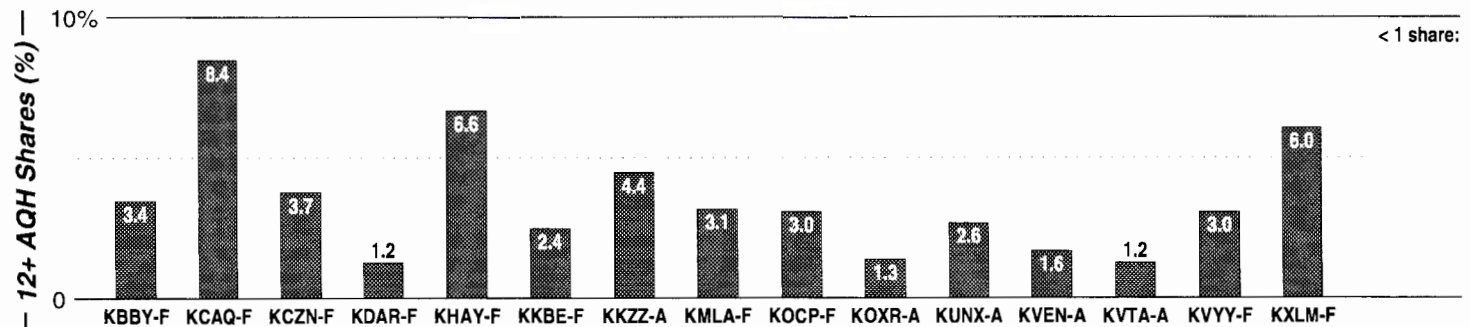

Calls	General Manager	Address, City, State ZIP	Phone	Fax	Owner Phone
KBBY-FM	Miles Sexton	PO Box 699, Ventura, CA 93002	805-642-8595	805-656-5838	312-867-0091
KCAQ-FM	Chip Ehrhardt	2284 S Victoria Ave Ste 2G, Ventura, CA 93003	805-289-1400	805-644-4257	805-289-1400
KCZN-FM	Alfredo Plascencia	200 S A St Ste 400, Oxnard, CA 93030	805-240-2070	805-240-5961	805-240-2070
KDAR-FM	Terri Dawson	500 Esplanade Dr Ste 1500, Oxnard, CA 93030	805-656-5327	805-656-5330	805-987-0400
KHAY-FM	Miles Sexton	PO Box 699, Ventura, CA 93002	805-642-8595	805-656-5838	312-867-0091
KKBE-FM	Chip Ehrhardt	2284 S Victoria Ave Ste 2G, Ventura, CA 93003	805-289-1400	805-644-4257	805-289-1400
KKZZ-AM	Chip Ehrhardt	2284 S Victoria Ave Ste 2G, Ventura, CA 93003	805-289-1400	805-644-4257	805-289-1400
KMLA-FM	Guillermo Gonzalez	555 S A St Ste 175, Oxnard, CA 93030	805-385-5656	805-385-5690	805-385-5656
KOCP-FM	Chip Ehrhardt	2284 S Victoria Ave Ste 2G, Ventura, CA 93003	805-289-1400	805-644-4257	805-289-1400
KOXR-AM	Miguel Marquez	418 W 3rd St, Oxnard, CA 93030	805-487-0444	805-487-2117	805-240-2070
KUNX-AM	Guillermo Gonzalez	555 S 8 St, Oxnard, CA 93030	805-385-5656	805-385-6590	805-289-1400
KVEN-AM	Miles Sexton	PO Box 699, Ventura, CA 93002	805-642-8595	805-656-5837	312-867-0091
KVTA-AM	Chip Ehrhardt	2284 S Victoria Ave Ste 2G, Ventura, CA 93003	805-289-1400	805-644-4257	805-289-1400
KVYY-FM	Sean O'Neill	1888 Century Park E Ste 200, Los Angeles, CA 90067	626-351-9107	626-351-6218	914-592-1071
KXLM-FM	Alfredo Plascencia	200 S A St Ste 400, Oxnard, CA 93030	805-240-2070	805-240-5960	805-240-2070