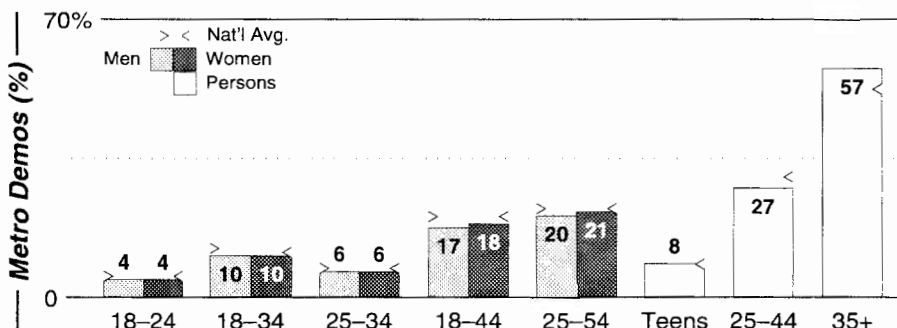

Altoona, PA

Metro Rank: **244** Pop: **130,476** Retail: **$1.800B** Gross Rev: **$5.3M** HH Inc: **$38,956** ↓