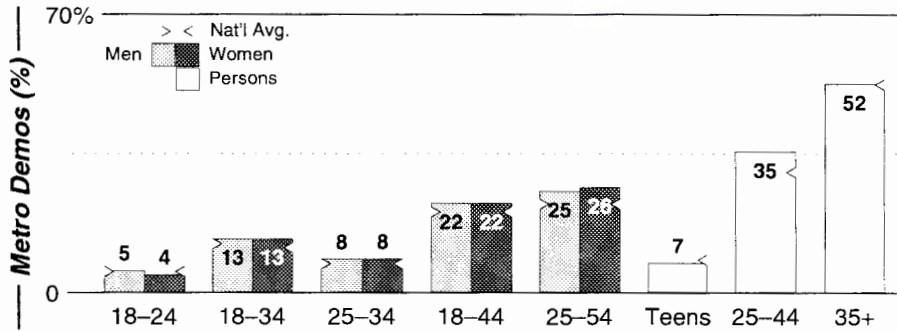

Washington, DC (Cont.)

Metro Rank: **9** Pop: **4,387,538** Retail: **$47.990B** Gross Rev: **$326.1M** HH Inc: **$63,007** ↑