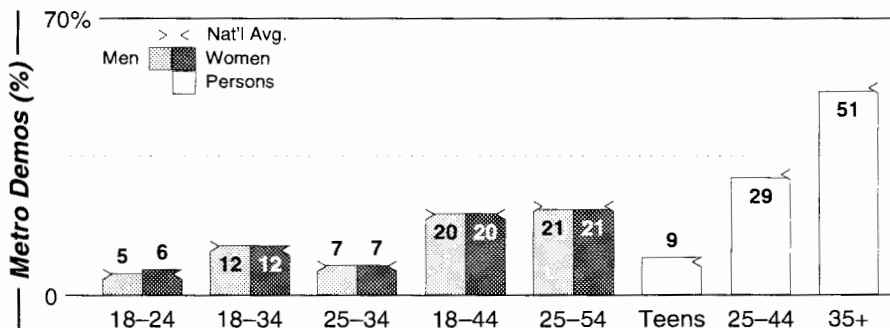

Toledo, OH (Cont.)

Metro Rank: **79** Pop: **609,790** Retail: **$7.633B** Gross Rev: **$30.1M** HH Inc: **$43,921** ↓

Calls	General Manager	Address, City, State ZIP	Phone	Fax	Owner Phone
WABJ-AM	Steve Porter	121 W Maumee St, Adrian, MI 49221	517-265-1500	517-263-4525	517-265-1500
WBUZ-FM	Erwin Young	2965 Pickle Rd, Oregon, OH 43616	419-691-1470	419-691-0396	312-867-0091
WBVI-FM	Greg Peiffer	PO Box 1624, Findlay, OH 45839	419-422-9284	419-435-6611	419-435-8546
WCWA-AM	Andy Stuart	125 S Superior St, Toledo, OH 43602	419-244-8321	419-244-0146	606-655-2267
WDMN-AM	Derrick Thomas	PO Box 351630, Toledo, OH 43635	419-725-9366	419-725-2600	419-725-5000
WFIN-AM	Sandy Kozlevcar	551 Lake Cascade Pkwy, Findlay, OH 45840	419-422-4545	419-422-6736	419-422-5151
WFOB-AM	Greg Peiffer	PO Box 1624, Findlay, OH 45839	419-435-5666	419-435-6611	419-435-8546
WIMJ-FM	Chuck Poet	1624 Tiffin Ave, Findlay, OH 45840	419-425-1077	419-422-4329	606-655-2267
WIMX-FM	Clyde Roberts	5425 Southwood Blvd Ste 202, Toledo, OH 43614	419-868-7914	419-868-8765	207-773-2504
WIOT-FM	Andy Stuart	125 S Superior St, Toledo, OH 43602	419-244-8321	419-244-0146	606-655-2267
WJUC-FM	Charles Welch	PO Box 351450, Toledo, OH 43635	419-861-9582	419-826-9558	419-826-9582
WJYM-AM	John Santiago	8761 Fremont Pike, Perrysburg, OH 43551	419-874-7956		225-769-8300
WJZE-FM	Erwin Young	2965 Pickle Rd, Oregon, OH 43616	419-691-1470	419-691-0396	
WKKO-FM	Clyde Roberts	3225 Arlington Ave, Toledo, OH 43614	419-385-2507	419-385-2902	312-867-0091
WKXA-FM	Sandy Kozlevcar	551 Lake Cascade Pkwy, Findlay, OH 45840	419-422-4545	419-422-6736	419-422-5151
WLQR-AM	Clyde Roberts	2965 Pickle Rd, Oregon, OH 43616	419-691-1470	419-691-0396	312-867-0091
WMTR-FM	Max Smith	303 1/2 N Defiance St, Archbold, OH 43502	419-445-9050	419-445-3531	419-445-9050
WPOS-FM	Ray Turkington	PO Box 457, Holland, OH 43528	419-865-5551	419-865-0112	419-865-5551
WQTE-FM	Steve Porter	121 W Maumee St, Adrian, MI 49221	517-265-9500	517-263-4525	517-265-1500
WRQN-FM	Clyde Roberts	3225 Arlington Ave, Toledo, OH 43614	419-385-2507	419-385-2902	312-867-0091
WRVF-FM	Andy Stuart	125 S Superior St, Toledo, OH 43602	419-244-8321	419-244-0146	606-655-2267
WSPD-AM	Andy Stuart	125 S Superior St, Toledo, OH 43602	419-244-8321	419-244-0146	606-655-2267
WTOD-AM	Clyde Roberts	3225 Arlington Ave, Toledo, OH 43614	419-385-2507	419-385-2902	312-867-0091
WTWR-FM	Carolyn Bridges	14930 Laplainsance Rd Ste 113, Monroe, MI 48161	734-242-6600	734-242-6599	312-867-0091
WVKS-FM	Andy Stuart	125 S Superior St, Toledo, OH 43602	419-244-8321	419-244-0146	606-655-2267
WWWM-FM	Clyde Roberts	2965 Pickle Rd, Oregon, OH 43616	419-691-1470	419-691-0396	312-867-0091
WXKR-FM	Clyde Roberts	2965 Pickle Rd, Oregon, OH 43616	419-691-1470	419-691-0396	312-867-0091