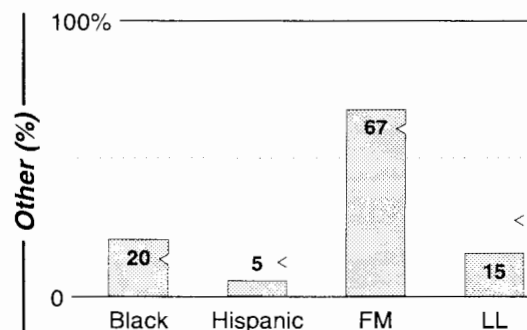

Philadelphia (Cont.)

Metro Rank: **5** Pop: **4,876,200** Retail: **$51.726B** Gross Rev: **$297.2M** HH Inc: **$55,612** ↑