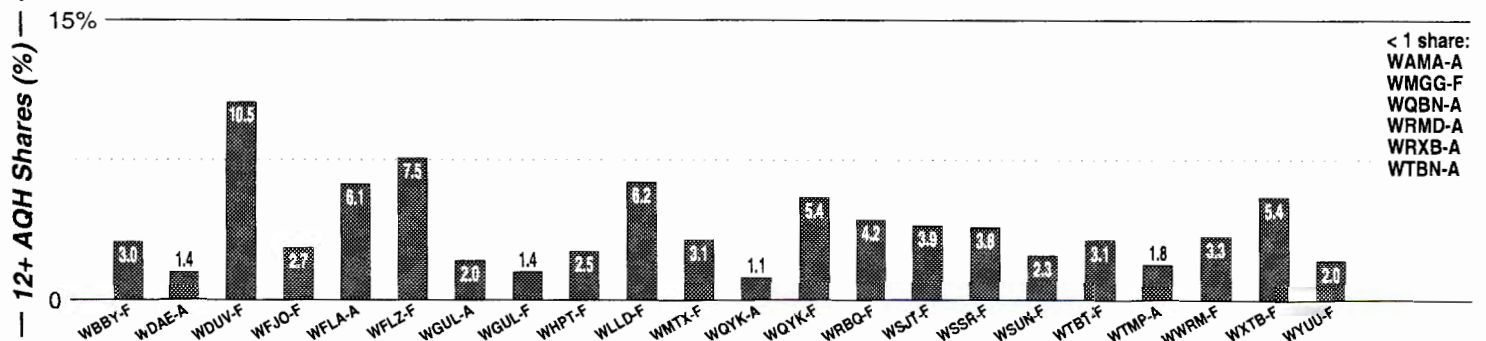

Calls	General Manager	Address, City, State ZIP	Phone	Fax	Owner Phone
WAMA-AM	Laura Santos	2700 W M L King Ste 400, Tampa, FL 33607	813-875-0086	813-877-4466	703-528-5656
WBBY-FM	J. O'Connor	11300 4th St. #318, St. Petersburg, FL 33716	727-577-7131	727-578-2477	404-843-5000
WDAE-AM	Dave Reinhart	4002 W Gandy Blvd, Tampa, FL 33611	813-839-9393	813-837-0300	606-655-2267
WDCF-AM	Jeff Collins	37905 WDCF Dr, Dade City, FL 33525	352-567-1350	352-567-5532	352-567-1350
WDDV-FM	Dave McClure	282 N Auburn Rd, Venice, FL 34292	813-839-9393	813-837-0300	606-655-2267
WDUV-FM	Howard Tuuri	877 Exec Ctr Dr W Ste 300, St Petersburg, FL 33702	727-576-1073	727-576-8098	404-843-5000
WFJO-FM	Howard Turri	877 Exec Ctr Dr W Ste 300, St Petersburg, FL 33702	727-577-7131	727-578-2477	404-843-5000
WFLA-AM	Dave Reinhart	4002 W Gandy Blvd, Tampa, FL 33611	813-839-9393	813-837-0300	606-655-2267
WFLZ-FM	Dave Reinhart	4002 W Gandy Blvd, Tampa, FL 33611	813-839-9393	813-837-0300	606-655-2267
WGUL-AMFM	Stephen Schurdell	35048 US Highway 19 N, Palm Harbor, FL 34684	727-442-4027	727-781-4375	727-442-4027
WHNZ-AM	Dan DiLoreto	504 N Reo St, Tampa, FL 33609	813-637-9469	813-837-0300	606-655-2267
WHPT-FM	J. O'Conner	11300 4th St N Ste 318, Saint Petersburg, FL 33716	727-577-7131	727-578-2477	404-843-5000
WLCC-AM	Joshua Mednick	1915 N Dale Mabry Hwy Ste 200, Tampa, FL 33607	813-871-1819	813-871-1155	301-588-6200
WLLD-FM	Charlie Ochs	9721 Exec Ctr Dr N Ste 200, St Petersburg, FL 33702	727-579-1925	727-579-9111	212-975-6500
WLVU-AM	Tex Meyer	504 N Reo St, Tampa, FL 33609	813-282-1011	813-282-0213	678-324-0170
WMGG-FM	Joshua Mednick	1915 N Dale Mabry Hwy Ste 200, Tampa, FL 33607	813-871-1819	813-871-1155	301-588-6200
WMTX-FM	Dan DiLoreto	4002 W Gandy Blvd, Tampa, FL 33611	813-839-9393	813-837-0300	606-655-2267
WPSO-AM	Sam Agelatos	109 Bayview Blvd #A, Oldsmar, FL 34677	727-725-3500	813-855-4100	813-725-5555
WQBN-AM	Marc L Vila	PO Box 151300, Tampa, FL 33684	813-871-1333	813-871-1333	813-871-1333
WQYK-AMFM	Tom Rivers	5510 W Gray St Ste 130, Tampa, FL 33609	813-287-0995	813-636-0995	212-975-6500
WRBQ-FM	Tom Rivers	5510 W Gray St Ste 130, Tampa, FL 33609	813-287-1047	813-636-0995	212-975-6500
WRMD-AM	Dan Kemper	2700 W M L King Ste 400, Tampa, FL 33607	813-879-5757	813-877-4466	703-528-5656
WRXB-AM	Michael Danzey	1700 34th St S, Saint Petersburg, FL 33711	727-327-9792	727-321-3025	417-581-5595
WSJT-FM	Charlie Ochs	9721 Exec Ctr Dr N Ste 200, St Petersburg, FL 33702	727-579-2037	813-578-2477	212-975-6500
WSSR-FM	Dave Reinhart	4002 W Gandy Blvd, Tampa, FL 33611	813-839-9393	813-837-0300	606-655-2267
WSUN-A	J. O'Connor	11300 4th St. #318, St. Petersburg, FL 33716	727-577-7131	727-578-2477	404-843-5000
WTAN-A	David Wagonvoord	2360 NE Coachman, Clearwater, FL 33765	727-447-9826	727-799-8866	
WTBN-AM	Chris Turner	504 N Reo St, Tampa, FL 33609	813-282-1011	813-282-0213	813-926-9260
WTBT-FM	Dan DiLoreto	4002 W Gandy Blvd, Tampa, FL 33611	813-839-9393	813-837-0300	606-655-2267
WTIS-AM	Mike Smith	311 112th Ave NE, Saint Petersburg, FL 33716	727-576-2234	727-577-3814	727-576-2234
WTMP-AM	Ellen Cherry	5207 Washington Blvd, Tampa, FL 33619	813-620-1300	813-628-0713	813-620-1300
WWBA-AM	Tex Meyer	9661 82nd Ave, Largo, FL 33777	813-281-1040	727-397-9312	678-324-0170
WWJB-AM	Steve Manuel	55 W Fort Dade Ave Ste A, Brooksville, FL 34601	352-796-7469	352-796-5074	352-796-7469
WMMI-AM	Drew Rashbaum	11300 4th St N Suite 143, Saint Petersburg, FL 33716	727-577-4500	727-579-1340	212-456-6118
WWRM-FM	Howard Turri	877 Exec Ctr Dr W Ste 300, St Petersburg, FL 33702	727-576-1073	727-576-0949	404-843-5000
WXTB-FM	Dan DiLoreto	4002 W Gandy Blvd, Tampa, FL 33611	813-839-9393	813-837-0300	606-655-2267
WXYB-AM	Sam Agelatos	109 Bayview Blvd #A, Oldsmar, FL 34677	727-712-1500	813-855-4100	813-814-7576
WYUU-FM	Charlie Ochs	9721 Exec Ctr Dr N Ste 200, St Petersburg, FL 33702	727-579-1925	727-579-9111	212-975-6500
WZHR-AM	Laurie Collins	37905 WDCF Dr, Dade City, FL 33525	352-567-1350	352-567-5532	352-567-1350
WZTM-AM	Joshua Mednick	1915 N Dale Mabry Hwy Ste 200, Tampa, FL 33607	813-871-1819	813-871-1155	301-588-6200