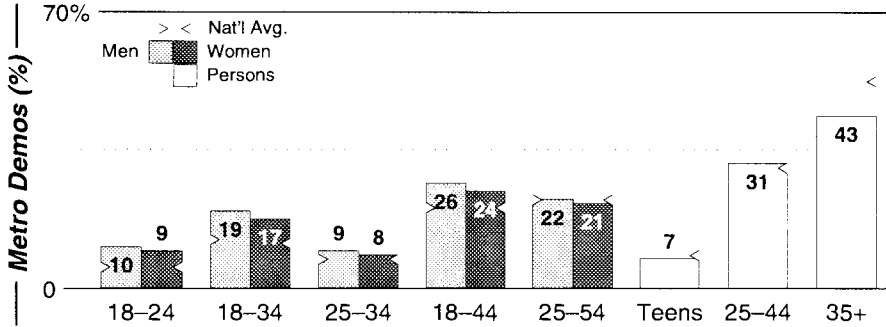

Champaign, IL

Metro Rank: **209** Pop: **169,008** Retail: **$1.547B** Gross Rev: **$11.9M** HH Inc: **$45,263** ↓