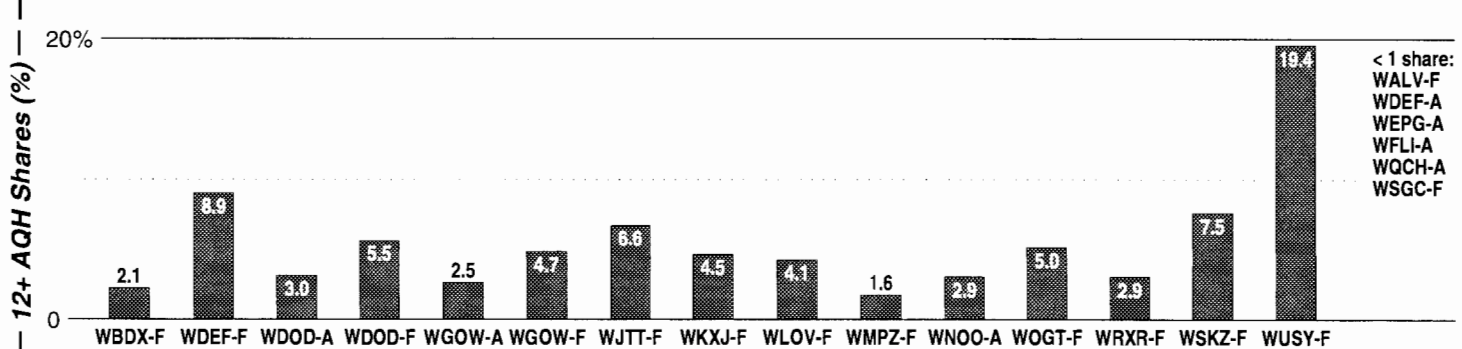

Calls	General Manager	Address, City, State ZIP	Phone	Fax	Owner Phone
WALV-FM	Ed Ramsey	2640 Commerce Dr NE, Cleveland, TN 37311	423-472-4053	423-472-5290	423-265-9494
WBAC-AM	Ed Ramsey	2640 Commerce Dr NE, Cleveland, TN 37311	423-476-7593	423-472-5290	423-265-9494
WBDX-FM	Duane Wooten	PO Box 9396, Chattanooga, TN 37412	423-892-1200	423-892-1633	423-892-1200
WDEF-AMFM	Gary Downs	PO Box 11008, Chattanooga, TN 37401	423-321-6200	423-321-6200	704-372-4434
WDOD-AMFM	Gary Downs	PO Box 1449, Chattanooga, TN 37401	423-321-6200	423-265-6433	704-372-4434
WEPG-AM	Jerry Rice	PO Box 8, South Pittsburg, TN 37380	423-837-7577	423-837-2974	
WFLI-AM	Paul White	621 O'Grady Dr, Chattanooga, TN 37419	423-821-3555	423-821-3557	423-821-3555
WGOW-AMFM	Dan Brown	821 Pineville Rd, Chattanooga, TN 37405	423-756-6141	423-266-3629	702-804-5200
WJOC-AM	Sarah Fryar	805 Chickamauga Ave, Rossville, GA 30741	706-861-0800	706-861-2299	423-624-5657
WJTT-FM	Jim Brewer II	1305 Carter St, Chattanooga, TN 37402	423-265-9494	423-266-2335	423-265-9494
WKWN-AM	Evan Stone	Box 829, Trenton, GA 30752	706-657-7594	706-657-6767	706-657-7594
WKXJ-FM	Sammy George	7413 Old Lee Hwy, Chattanooga, TN 37421	706-861-1050	706-899-7224	312-867-0091
WLLJ-FM	Bob Lubell	PO Box 9396, Chattanooga, TN 37412	423-892-1200	423-892-1633	
WLMR-AM	Mike King	PO Box 72725, Chattanooga, TN 37407	423-624-4200	423-624-4722	864-585-1885
WLOV-FM	Sammy George	7413 Old Lee Hwy, Chattanooga, TN 37421	423-892-3333	423-899-7224	312-867-0091
WMPZ-FM	Jim Brewer II	1305 Carter St, Chattanooga, TN 37402	423-265-949	423-266-2335	423-265-9494
WNOO-AM	Ken Bryant	1108 Hendricks St, Chattanooga, TN 37406	423-698-8617	423-629-0244	423-899-6942
WOGT-FM	Dan Brown	821 Pineville Rd, Chattanooga, TN 37405	423-756-6141	423-756-0292	702-804-5200
WQCH-AM	Rich Gwyn	PO Box 746, La Fayette, GA 30728	706-638-3276	706-638-3896	404-638-3276
WRXR-FM	Sammy George	7413 Old Lee Hwy, Chattanooga, TN 37421	706-861-1050	706-899-7224	312-867-0091
WSDQ-AM	Steve Cannon	712 Old York Hwy N Ste B, Dunlap, TN 37327	423-949-4114	423-949-5143	423-949-4114
WSDT-AM	Ken Bryant	1108 Hendricks St, Chattanooga, TN 37406	423-698-8617	423-629-0244	757-622-4600
WSGC-FM	Evan Stone	PO Box 829, Trinton, GA 30752	706-935-6880		706-935-6880
WSKZ-FM	Dan Brown	821 Pineville Rd, Chattanooga, TN 37405	423-756-6141	423-756-0292	702-804-5200
WUSY-FM	Sammy George	7413 Old Lee Hwy, Chattanooga, TN 37421	423-892-3333	423-899-7224	312-867-0091
WUUS-AM	Sammy George	7413 Old Lee Hwy, Chattanooga, TN 37421	423-892-3333	423-899-7224	312-867-0091
WWAM-AM	Bill Shelton	PO Box 279, Jasper, TN 37347	423-942-1700	423-942-1701	423-942-1700