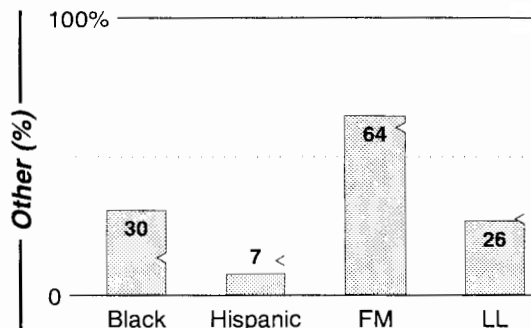

Fayetteville, NC (Cont.)

Metro Rank: **126** Pop: **406,315** Retail: **$4.991B** Gross Rev: **$19.7M** HH Inc: **$42,796** ↓

Calls	General Manager	Address, City, State ZIP	Phone	Fax	Owner Phone
WAGR-AM	Sandra Lofton	PO Drawer 2247, Fayetteville, NC 28302	910-486-9438	910-484-4040	910-483-6111
WAZZ-AM	Mac Edwards	1338 Bragg Blvd, Fayetteville, NC 28301	910-484-1490	910-323-5635	941-263-5000
WBLA-AM	Lee Hauser	PO Box 458, Elizabethtown, NC 28337	910-862-2000	910-872-0100	910-862-6493
WCCG-FM	James E. Carson	115 Gillespie St, Fayetteville, NC 28301	910-484-4932	910-485-5192	910-484-4932
WEWO-AM	Jay Que	429 N Caledonia Rd, Laurinburg, NC 28352	910-276-1460	910-276-9787	910-276-1460
WFAI-AM	Jeffrey Andrulonis	346 Wagoner Dr Ste 105, Fayetteville, NC 28303	910-487-3678	910-487-2000	910-487-3678
WFLB-FM	Mac Edwards	1338 Bragg Blvd, Fayetteville, NC 28301	910-486-0965	910-323-5635	941-263-5000
WFMO-AM	Sandy Lofton	145 Rowan St Ste A3, Fayetteville, NC 28301	910-486-9438	910-484-4040	910-628-6781
WFNC-AMFM	Harry James	PO Box 35297, Fayetteville, NC 28303	910-864-5222	910-864-3065	312-867-0091
WGQR-FM	Lee Hauser	PO Box 458, Elizabethtown, NC 28337	910-862-2000	910-872-0100	910-862-6493
WIDU-AM	Sandy Lofton	145 Rowan St Ste A3, Fayetteville, NC 28301	910-483-6111	910-484-4040	910-483-6111
WKES-AM	Tammy Hollingsworth	1085 E Central Ave, Raeford, NC 28376	910-875-6225	919-875-3220	863-859-1477
WKKE-AM	Michael Flannigan	PO Box 286, Saint Pauls, NC 28384	910-865-3555	910-865-3555	-
WKML-FM	Daniel Highsmith	230 Donaldson St, Fayetteville, NC 28301	910-483-9565	910-483-6008	941-263-5000
WKQB-FM	Walker Morris	2151 Skibo Rd Ste 107, Fayetteville, NC 28314	910-826-9222	910-826-9317	910-692-2107
WMFA-AM	Tammy Hollingsworth	1085 E Central Ave, Raeford, NC 28376	910-875-6225	910-875-3220	-
WQSM-FM	Harry James	PO Box 35297, Fayetteville, NC 28303	910-864-5222	910-864-3065	312-867-0091
WRCQ-FM	Harry James	PO Box 35297, Fayetteville, NC 28303	910-864-5222	910-864-3065	312-867-0091
WSTS-FM	Jim Clark	PO Box 668, Fairmont, NC 28340	910-628-6781	910-628-6648	910-628-6781
WTSB-AM	Daniel Highsmith	230 Donaldson St, Fayetteville, NC 28301	910-739-2424	910-483-6008	757-622-4600
WUKS-FM	Brian Weil	106-108 Hay St Ste 200, Fayetteville, NC 28301	910-486-4991	910-486-6720	941-263-5000
WYRU-AM	Walter Sturdivant	PO Box 711, Red Springs, NC 28377	910-843-5946	910-843-8694	941-263-5000
WZFX-FM	Walter Sturdivant	106-108 Hay St Ste 200, Fayetteville, NC 28301	910-486-4991	910-486-6720	941-263-5000

Contact Information