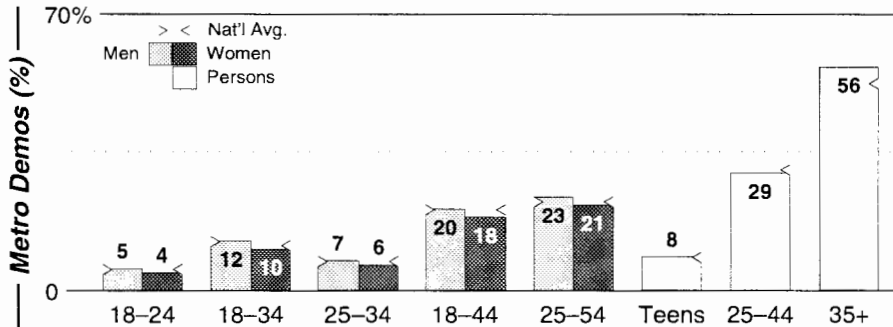

Hagerstown-Chambersburg-Waynesboro

Metro Rank: **161** Pop: **256,731** Retail: **$2.605B** Gross Rev: **$11.0M** HH Inc: **$40,135** ↓