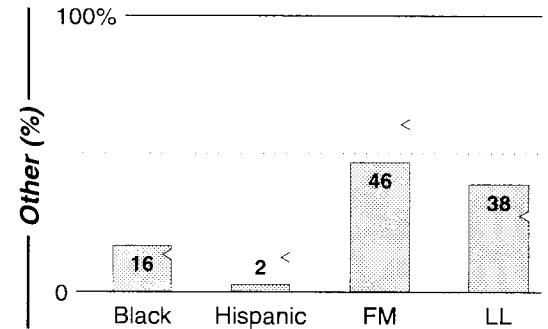

Charlottesville, VA

Metro Rank: **222** Pop: **153,672** Retail: **$1.644B** Gross Rev: **$6.4M** HH Inc: **$47,207** ↑