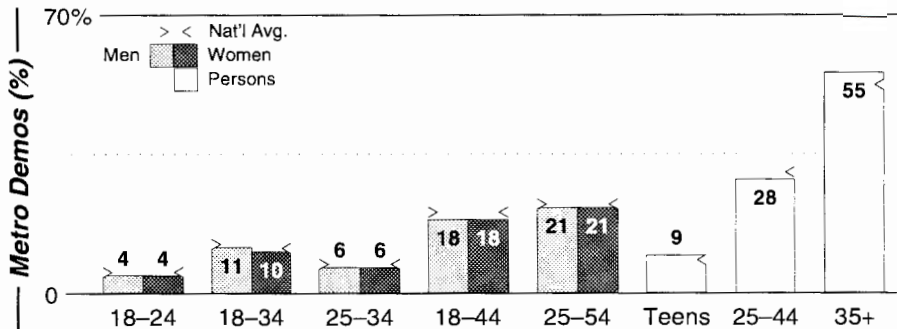

Elmira-Corning, NY (Cont.)

Metro Rank: **199** Pop: **190,019** Retail: **$1.893B** Gross Rev: **$6.0M** HH Inc: **$36,725** ↓

Calls	General Manager	Address, City, State ZIP	Phone	Fax	Owner Phone
WABH-AM	Robert Penrod	PO Box 72, Bath, NY 14810	607-776-3326	607-776-6161	607-733-5626
WCBA-AMFM	Bob Eolin	PO Box 1047, Corning, NY 14830	607-962-4646	607-962-1138	607-962-4646
WCIK-FM	Richard Snavelly, Sr.	PO Box 506, Bath, NY 14810	607-776-4151	607-776-6929	607-776-4151
WCKR-FM	Tom Booth	5942 Ashbaugh Hill Rd, Hornell, NY 14843	607-324-1480	607-324-5415	607-324-1480
WCLI-AM	Bob Eolin	PO Box 1047, Corning, NY 14830	607-962-4646	607-962-1138	607-962-4646
WEHH-AM	Ray Ross	1705 Lake St, Elmira, NY 14901	607-733-5626	607-733-5627	607-733-5626
WELM-AM	Robert Pfuntner	1705 Lake St, Elmira, NY 14901	607-733-5626	607-733-5627	607-733-5626
WENY-AMFM	Nicholas B. White	PO Box 208, Elmira, NY 14902	607-739-0344	607-739-1418	
WGMF-AM	Greg Delmonico	2205 College Ave, Elmira, NY 14903	607-732-4400	607-732-7774	570-323-8200
WGMM-FM	Bob Eolin	PO Box 1047, Corning, NY 14830	607-962-4646	607-962-1138	607-962-4646
WHHO-AM	Richard C. Lyons	PO Box 726, Hornell, NY 14843	607-324-2000	607-324-2001	607-324-2000
WKPQ-FM	Richard C. Lyons	PO Box 726, Hornell, NY 14843	607-324-2000	607-324-2001	607-324-2000
WLEA-AM	Tom Booth	5942 Ashbaugh Hill Rd, Hornell, NY 14843	607-324-1480	607-324-5415	607-324-1480
WLNL-AM	Robert Rundall	3134 Lake Rd, Horseheads, NY 14845	607-737-9208	607-734-3372	607-737-9208
WLZY-FM	Robert Pfuntner	1705 Lake St, Elmira, NY 14901	607-733-5626	607-733-5627	607-733-5626
WNGZ-FM	Greg Delmonico	2205 College Ave, Elmira, NY 14903	607-732-4400	607-732-7774	570-323-8200
WNKI-FM	Greg Delmonico	2205 College Ave, Elmira, NY 14903	607-732-4400	607-732-7774	570-323-8200
WOKN-FM	Robert Pfuntner	1705 Lake St, Elmira, NY 14901	607-733-5626	607-733-5627	607-733-5626
WPGI-FM	Greg Delmonico	2205 College Ave, Elmira, NY 14903	607-732-4400	607-732-7774	570-323-8200
WPHD-FM	George Harris	53 Bridge St Ste 2, Corning, NY 14830	607-936-9500	607-936-9511	607-936-9500
WVIN-FM	Robert Penrod	PO Box 72, Bath, NY 14810	607-776-3326	607-776-6161	607-733-5626
WWLZ-AM	Greg Delmonico	2205 College Ave, Elmira, NY 14903	607-732-4400	607-732-7774	570-323-8200

Contact Information