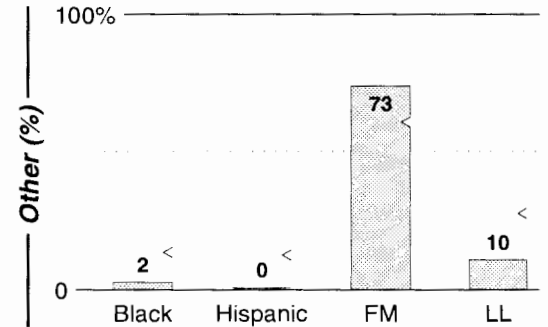

Wheeling, WV

Metro Rank: **223** Pop: **151,776** Retail: **$1.526B** Gross Rev: **$5.7M** HH Inc: **$33,747** ↓