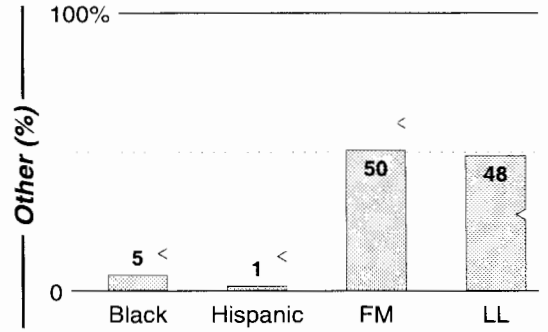

Winchester, VA

Metro Rank: **218** Pop: **160,604** Retail: **$1.669B** Gross Rev: **$7.8M** HH Inc: **$38,756** ↓