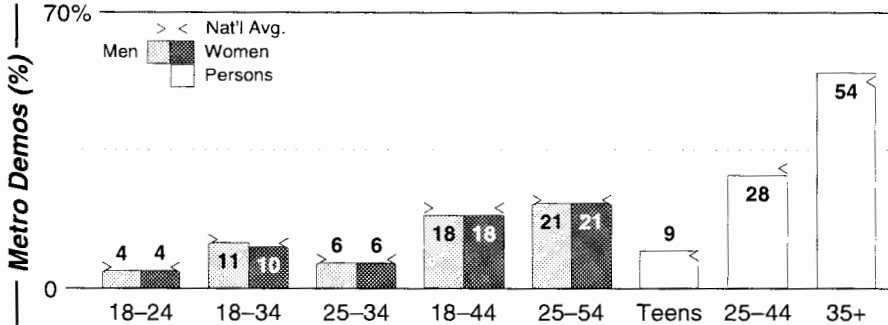

Texarkana, TX-AR

Metro Rank: **246** Pop: **123,223** Retail: **$1.580B** Gross Rev: **$5.6M** HH Inc: **$35,291** ↓