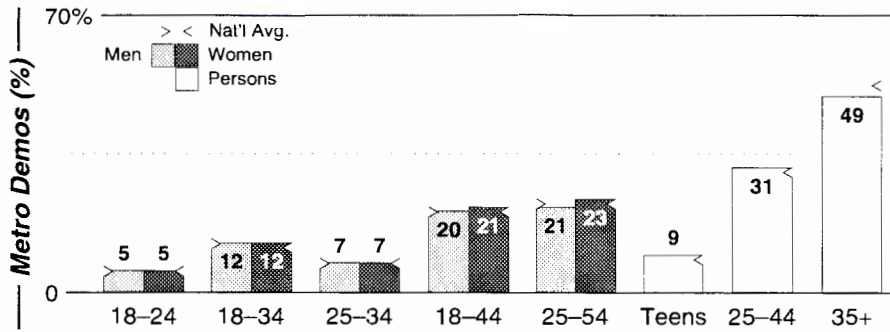

Memphis (Cont.)

Metro Rank: **46** Pop: **1,189,417** Retail: **$12.646B** Gross Rev: **$58.3M** HH Inc: **$44,616** ↓