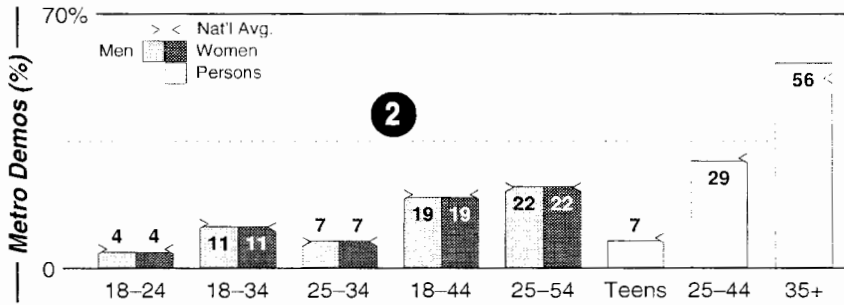

Calls	FMT	City of License	Freq	PWR	HAAT	Combo	LMA	Rep	St	Owner	Acq	Price
WAEB	CHR	Allentown	104.1	19.4 #	164	a	1	Katz	61	AMFM Inc	9910 p	g
WCTO	CTRY	Easton	96.1	50.0	499	b		McGvn	48	Citadel Comm Corp	9707	g1
WHCY	CTRY	Blairstown	106.3	0.4	860			Katz	73	Nassau Bcstg Ptrs LP	9602	1,925
WLEV	AC	Allentown	100.7	11.0	1073	b		M	47	Citadel Comm Corp	9710	23,000 +
WMGH	AC	Tamaqua	105.5	1.5	469	c			65	HGF Media Group		
WODE	OLD	Easton	99.9	50.0	449	d			50	Nassau Bcstg Ptrs LP	0003 p	c2
WWYY	CTRY	Belvidere	107.1	1.2	719				2	City Radio	9808	6,350
WZZO	AOR	Bethlehem	95.1	30.0	630	a	1	Katz		AMFM Inc	9910 p	g