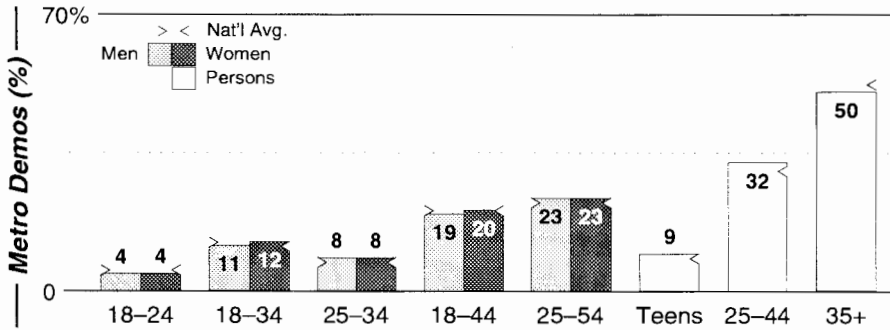

Rochester, MN

Metro Rank: **229** Pop: **155,837** Retail: **$1.767B** Gross Rev: **$8.8M** HH Inc: **$46,407** ↑