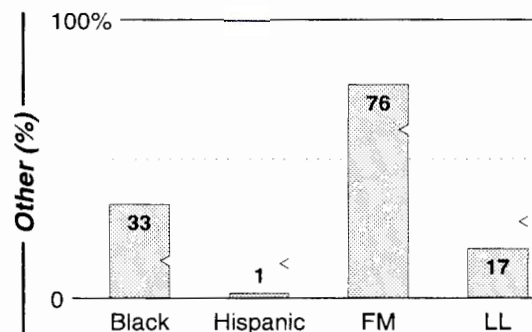

Monroe, LA (Cont.)

Metro Rank: **234** Pop: **148,196** Retail: **$1.659B** Gross Rev: **$11.5M** HH Inc: **$38,014** ↓

Calls	General Manager	Address, City, State ZIP	Phone	Fax	Owner Phone
KHLL-FM	Rick Godley	704 Trenton St # C, West Monroe, LA 71291	318-323-5994	318-323-6680	318-323-5994
KJLO-FM	Bob Holladay	PO Box 4808, Monroe, LA 71211	318-388-2323	318-388-0569	601-693-2661
KJMG-FM	Bob Holiaday	PO Box 4808, Monroe, LA 71211	318-322-1914	318-388-0569	318-388-2323
KLIC-AM	Mike Downhour	1700 Parkview Dr, Monroe, LA 71202	318-387-1230	318-387-8856	318-387-1230
KLIP-FM	Bob Holladay	PO Box 4808, Monroe, LA 71211	318-388-2323	318-388-0569	601-693-2661
KMBS-AM	Chuck Redden	1133 Old Highway 15, West Monroe, LA 71291	318-397-0927	318-397-3132	318-397-0927
KMLB-AM	Bob Holladay	PO Box 4808, Monroe, LA 71211	318-388-2323	318-388-0569	601-693-2661
KMYF-FM	Bradley Wilkinson	1200 N 18th St Ste D, Monroe, LA 71201	318-387-3922	318-322-4585	702-804-5200
KNOE-AMFM	Randy Minter	1400 Oliver Rd, Monroe, LA 71201	318-388-8888	318-325-9466	318-388-8888
KF -FM	Bill Brown	PO Box 977, Ruston, LA 71273	318-251-3697	318-251-0699	
KRUS-AM	Dan Hollingsworth	500 N Monroe St, Ruston, LA 71270	318-255-5000	318-255-5084	318-255-2530
KRVV-FM	Bob Holladay	PO Box 4808, Monroe, LA 71211	318-322-1914	318-388-0569	318-388-2323
KTJC-FM	Bradley Wilkinson	1200 N 18th St Ste D, Monroe, LA 71201	318-387-3922	318-322-4585	702-804-5200
KTRY-FM	Billy Hendrix	328 W Madison Ave, Bastrop, LA 71220	318-281-3333	318-283-0333	318-281-3333
KWJM-FM	Chuck Redden	P.O Box 777, Farmerville, LA 71241	318-368-3094	318-397-3132	318-368-3094
KXKZ-FM	Dan Hollingsworth	500 N Monroe St, Ruston, LA 71270	318-255-5000	318-255-5084	318-255-2530
KYEA-FM	Bradley Wilkinson	1200 N 18th St Ste D, Monroe, LA 71201	318-387-3922	318-322-4585	702-804-5200
KZRR-FM	Bradley Wilkinson	1200 N 18th St Ste D, Monroe, LA 71201	318-387-3922	318-322-4585	702-804-5200