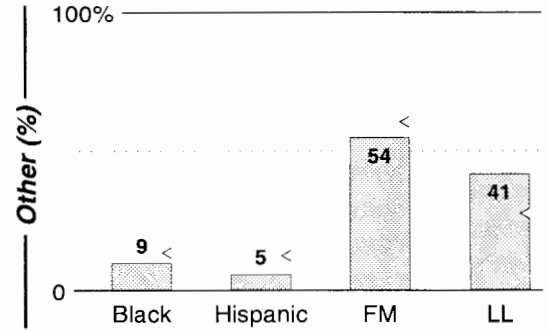

Poughkeepsie, NY (Cont.)

Metro Rank: **157** Pop: **269,338** Retail: **$2.301B** Gross Rev: **$17.6M** HH Inc: **$51,155** ↑

Calls	General Manager	Address, City, State ZIP	Phone	Fax	Owner Phone
WBNR-AM	Jake Russell	PO Box 310, Beacon, NY 12508	914-838-6000	914-838-2109	518-786-6600
WBPM-FM	Jeff Frank	80 Washington Street, Poughkeepsie, NY 12601	914-454-2800	914-471-0793	914-741-1133
WBWZ-FM	Jeff Frank	80 Washington St Ste 301, Poughkeepsie, NY 12601	914-454-2800	914-471-0793	914-741-1133
WCTJ-FM	Eric Straus	20 Tucker Dr, Poughkeepsie, NY 12603	914-485-9696	914-471-2683	914-471-2300
WCZX-FM	Michael Harris	PO Box 416, Poughkeepsie, NY 12602	914-471-1500	914-454-1204	914-471-1500
WDST-FM	Bob Wagner	PO Box 367, Woodstock, NY 12498	914-679-7266	914-679-5395	914-679-7266
WEOK-AM	Michael Harris	PO Box 416, Poughkeepsie, NY 12602	914-471-1500	914-454-1204	914-471-1500
WGHO-AM	Jeff Frank	80 Washington Street, Poughkeepsie, NY 12601	914-454-2800	914-471-0793	914-741-1133
WHVW-AM	Joseph LaScolea	316 Main Mall, Poughkeepsie, NY 12601			
WKIP-AM	Eric Straus	20 Tucker Dr, Poughkeepsie, NY 12603	914-471-2300	914-471-2683	914-471-2300
WKZE-FM	Scott Johnson	67 Main St, Sharon, CT 06069	860-364-5800	860-364-0129	203-661-8600
WPDA-FM	Mike Harris	PO Box 416, Poughkeepsie, NY 12602	914-471-1500	914-454-1204	914-471-1500
WPDH-FM	Michael Harris	PO Box 416, Poughkeepsie, NY 12602	914-471-1500	914-454-1204	914-471-1500
WRKW-FM	Eric Straus	20 Tucker Dr, Poughkeepsie, NY 12603	914-485-9696	914-471-2683	914-471-2300
WRNQ-FM	Eric Straus	20 Tucker Dr, Poughkeepsie, NY 12603	914-471-2300	914-471-2683	914-471-2300
WRRB-FM	Bill Palmeri	1 Broadcast Plz, Middletown, NY 10940	914-343-7400	914-343-1201	914-471-1500
WRWD-FM	Jeff Frank	80 Washington St Ste 301, Poughkeepsie, NY 12601	914-454-2800	914-471-0793	914-741-1133
WSPK-FM	Jake Russell	PO Box 310, Beacon, NY 12508	914-838-6000	914-838-6093	518-786-6600
WWLE-AM	William H. Walker III	PO Box 1073, Highland, NY 12528	518-581-0900	914-691-6381	914-562-1313
WZAD-FM	Kate Harris	PO Box 416, Poughkeepsie, NY 12602	914-888-0077	914-888-0021	914-471-1500