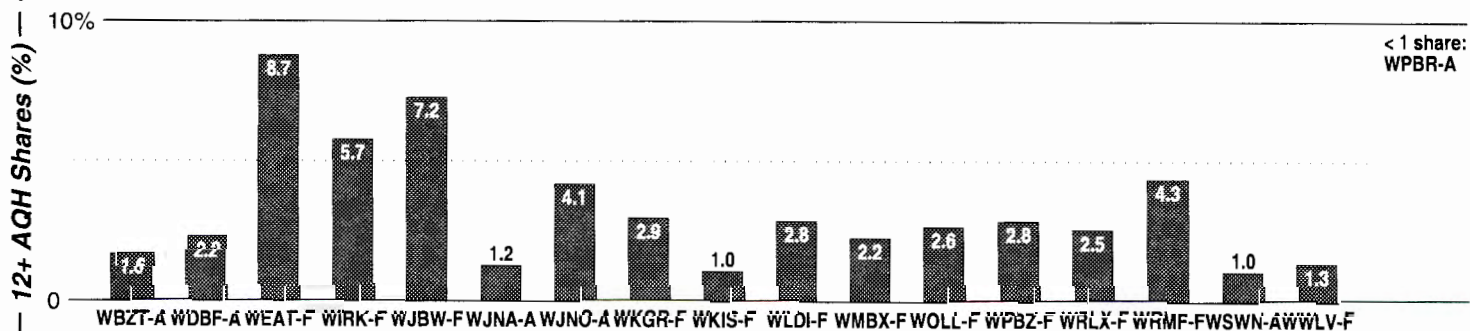

West Palm Beach-Boca Raton (Cont.)

Metro Rank: **50** Pop: **1,062,308** Retail: **$14.886B** Gross Rev: **$54.7M** HH Inc: **$56,513** ↑