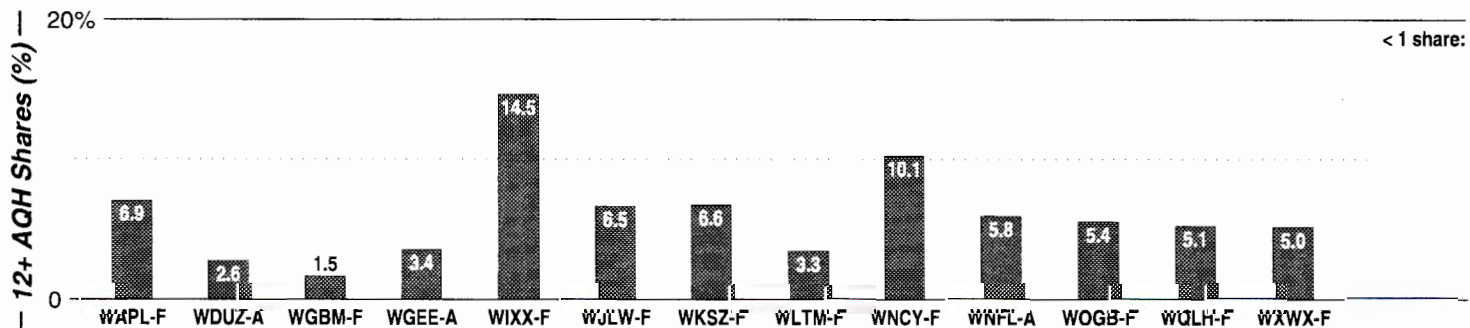

Calls	FMT	City of License	Freq	Day	Night	Combo	LMA	Rep	St	Owner	Acq	Price
WDUZ	SPRT	Green Bay	1400	1.0	1.00	a	1	Katz	47	Green Bay Bcstg		
WGEE	NEWS	Green Bay	1360	5.0	5.00	b		Crstl	25	Midwest Comm Inc	7506	
WNFL	NEWS	Green Bay	1440	5.0	0.50	b		Crstl	47	Midwest Comm Inc	9702	sw

Calls	General Manager	Address, City, State ZIP	Phone	Fax	Owner Phone
WDUZ-AM	Patrick Gorman	810 Victoria St, Green Bay, WI 54302	920-468-4100	920-468-0250	920-468-4100
WGBM-FM	Greg Bell	PO Box 1519, Appleton, WI 54912	920-734-9227	920-733-3291	608-826-0077
WGEE-AM	Duke E Wright	PO Box 23333, Green Bay, WI 54305	920-435-3771	920-455-1155	920-435-3771
WIXX-FM	Duke E Wright	PO Box 23333, Green Bay, WI 54305	920-435-3771	920-455-1155	920-435-3771
WJLW-FM	Patrick Gorman	810 Victoria St, Green Bay, WI 54302	920-490-1067	920-490-8232	312-867-0091
WKSZ-FM	Greg Bell	PO Box 1519, Appleton, WI 54912	920-734-9227	920-733-3291	608-826-0077
WLTM-FM	Duke E Wright	PO Box 23333, Green Bay, WI 54305	920-435-3771	920-455-1155	920-435-3771
WNFL-AM	Duke E Wright	PO Box 23333, Green Bay, WI 54305	920-435-3771	920-455-1155	920-435-3771
WOGB-FM	Patrick Gorman	810 Victoria St, Green Bay, WI 54302	920-490-1067	920-490-8232	312-867-0091
WQLH-FM	Patrick Gorman	810 Victoria St, Green Bay, WI 54302	920-468-4100	920-468-0250	920-468-4100
WXWX-FM	Patrick Gorman	810 Victoria St, Green Bay, WI 54302	920-490-1067	920-490-8232	312-867-0091