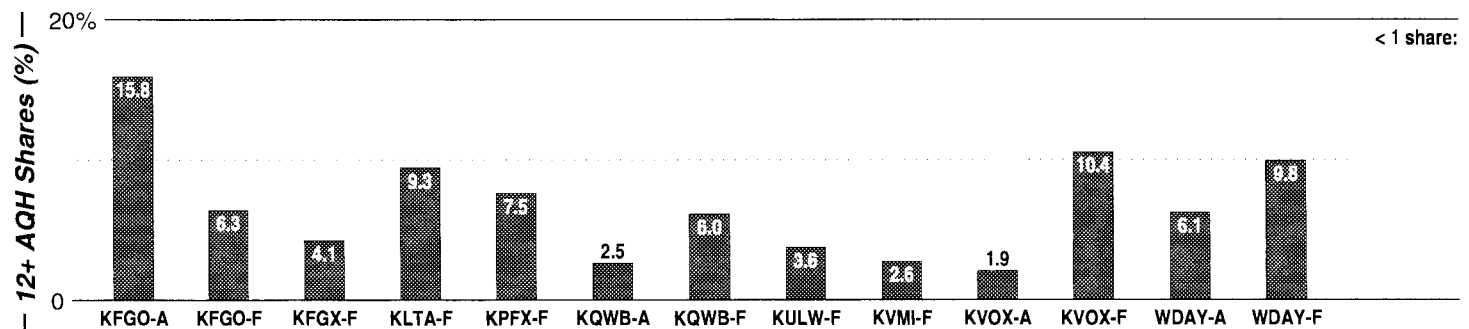

Contact Information	Calls	General Manager	Address, City, State ZIP	Phone	Fax	Owner Phone
	KFGO-AMFM	Richard Voight	1020 25th St S, Fargo, ND 58103	701-237-5346	701-235-4042	701-237-3775
	KFGX-FM	Richard Voight	PO Box 2966, Fargo, ND 58108	701-237-5346	701-235-4042	701-237-3775
	KFNW-FM	Gary Herr	PO Box 6008, Fargo, ND 58108	701-282-5910	701-282-5781	651-631-5000
	KLTA-FM	Nancy Odney	2501 13th Ave SW Ste 201, Fargo, ND 58108	701-237-4500	701-235-9082	831-655-6350
	KPFX-FM	Nancy Odney	2501 13th Ave SW Ste 201, Fargo, ND 58108	701-237-4500	701-235-9082	831-655-6350
	KQWB-FM	Nancy Odney	301 8th St S, Fargo, ND 58103	701-237-5500	701-237-5400	831-655-6350
	KQWB-AM	Nancy Odney	2501 13th Ave SW Ste 201, Fargo, ND 58108	701-237-4500	701-241-5373	831-655-6350
	KULW-FM	Richard Voight	1020 25th St S, Fargo, ND 58103	701-237-5346	701-235-4042	701-237-3775
	KVMI-FM	Jim Babbit	200 8th Street West, West Fargo, ND 58078	701-282-2650	701-282-2487	
	KVOX-AMFM	Richard Voight	PO Box 2966, Fargo, ND 58108	701-237-5346	701-235-4042	831-655-6350
	WDAY-FM	Nancy Odney	301 8th St S, Fargo, ND 58103	701-237-5500	701-237-5400	612-377-4199
	WDAY-AM	Mark Prather	PO Box 2466, Fargo, ND 58108	701-237-6500	701-241-5373	701-235-7311