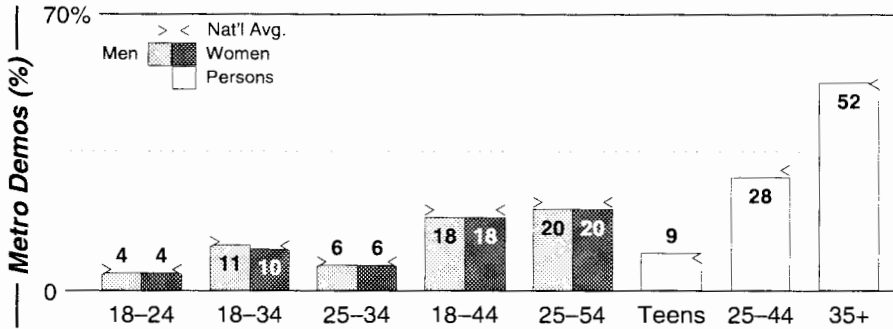

Sioux City, IA

Metro Rank: **249** Pop: **120,520** Retail: **$1.450B** Gross Rev: **$7.0M** HH Inc: **$44,736** ↓