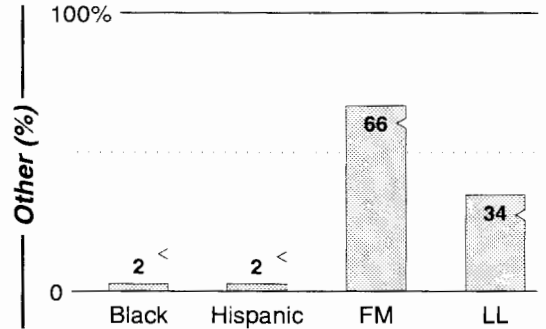

Cape Cod, MA

Metro Rank: **182** Pop: **212,737** Retail: **$3.013B** Gross Rev: **$12.4M** HH Inc: **$44,326** ↓