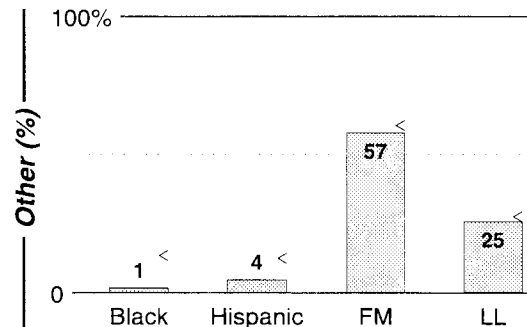

Eugene - Springfield, OR (Cont.)

Metro Rank: **143** Pop: **317,544** Retail: **$3.840B** Gross Rev: **$11.9M** HH Inc: **$37,577** ↓

Calls	General Manager	Address, City, State ZIP	Phone	Fax	Owner Phone
KCST-AMFM	Jon Thompson	PO Box 20000, Florence, OR 97439	541-997-9136	541-997-9165	503-325-5842
KDUK-FM	Dave Woodward	PO Box 1120, Eugene, OR 97440	541-485-1120	541-484-5769	503-796-1070
KEED-AM	Dave Winchester	PO Box 278, Albany, OR 97321	541-926-2233	541-926-3925	541-926-2233
KEHK-FM	Bill Bradley	4222 Commerce St, Eugene, OR 97402	541-485-5846	541-485-0969	312-867-0091
KEUG-FM					970-925-4550
KKNU-FM	Dave Wiles	925 Country Club Rd Ste 200, Eugene, OR 97401	541-484-9400	541-344-9424	541-484-9400
KKNX-AM	John Mielke	945 Garfield St, Eugene, OR 97402	541-342-1012	541-342-6201	541-342-6221
KKTT-FM	Bill Bradley	4222 Commerce St, Eugene, OR 97402	541-485-5846	541-485-0969	312-867-0091
KKXO-AM	Dave Wiles	925 Country Club Rd Ste 200, Eugene, OR 97401	541-484-9400	541-344-9424	541-484-9400
KMGE-FM	Dave Wiles	925 Country Club Rd Ste 200, Eugene, OR 97401	541-484-9400	541-344-9424	541-484-9400
KNND-AM	Diane O'Renck	321 E Main St, Cottage Grove, OR 97424	541-942-2468	541-942-5797	541-942-2468
KNRQ-AMFM	Bill Bradley	2100 W 11th Ave, Eugene, OR 97402	541-342-7096	541-484-6397	312-867-0091
KODZ-FM	Dave Woodward	PO Box 1120, Eugene, OR 97440	541-485-1120	541-484-5769	503-796-1070
KORE-AM	Larry Knight	2080 Laura St, Springfield, OR 97477	541-747-5673		541-747-5673
KPNW-AM	Dave Woodward	PO Box 1120, Eugene, OR 97440	541-485-1120	541-484-5769	503-796-1070
KRVM-AM	Carl Sundberg	1574 Coburg Rd PMB237, Eugene, OR 97401	541-687-3370	541-687-3573	541-687-3370
KUGN-AM	Bill Bradley	4222 Commerce St, Eugene, OR 97402	541-485-5846	541-485-0969	312-867-0091
KZEL-FM	Bill Bradley	2100 W 11th Ave, Eugene, OR 97402	541-342-7096	541-484-6397	312-867-0091
KZTU-AM	Darrell Kennedy	3520 W 11th Ave, Eugene, OR 97402	541-485-5660	541-485-9234	503-251-1579