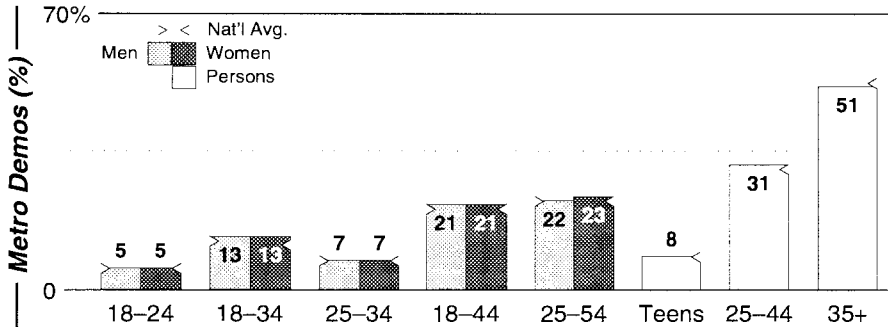

Des Moines, IA (Cont.)

Metro Rank: **92** Pop: **517,598** Retail: **$7.681B** Gross Rev: **$27.2M** HH Inc: **$47,271** ↑

Calls	General Manager	Address, City, State ZIP	Phone	Fax	Owner Phone
KASI-AM	Betty Baudler	415 Main St, Ames, IA 50010	515-232-1430	515-232-1439	606-655-2267
KAZR-FM	Bill Wells	1416 Locust St, Des Moines, IA 50309	515-280-1350	515-280-3011	313-886-7070
KBGG-AM	Matt Gillon	5161 Maple Dr, Des Moines, IA 50317	515-261-6100	515-261-6192	617-527-0062
KCCQ-FM	Betty Baudler	415 Main St, Ames, IA 50010	515-232-1430	515-232-1439	606-655-2267
KDLS-AMFM	Patrick Graney	PO Box 548, Perry, IA 50220	515-465-5357	515-465-3952	515-465-5357
KDMI-AM	Jerry Slegh	2907 Merle Hay Rd, Des Moines, IA 50310	515-274-4968	515-274-4967	214-922-8700
KGGO-FM	Peter McLane	3900 NE 46th Ave, Des Moines, IA 50317	515-265-6181	515-262-0388	617-527-0062
KHKI-FM	Peter McLane	3900 NE 46th Ave, Des Moines, IA 50317	515-265-6181	515-262-0388	617-527-0062
KIOA-FM	Bill Wells	1416 Locust St, Des Moines, IA 50309	515-280-1350	515-280-3011	313-886-7070
KJJC-FM	J Michael McKoy	5250 N.E. 16th Street, Des Moines, IA 50313	515-263-0000	515-262-9460	515-961-9804
KJJY-FM	Matt Gillon	5161 Maple Dr, Des Moines, IA 50317	515-261-6100	515-261-6192	617-527-0062
KKDM-FM	Steve Winkey	1801 Grand Ave, Des Moines, IA 50309	515-242-3500	515-242-3711	606-655-2267
KLRX-FM	Brad Olson	PO Box 1750, Ames, IA 50010	515-233-9696	515-233-9611	515-961-9804
KLTI-FM	Bill Wells	1416 Locust St, Des Moines, IA 50309	515-280-1350	515-280-3011	313-886-7070
KLYF-FM	Steve Winkey	1801 Grand Ave, Des Moines, IA 50309	515-242-3500	515-242-3798	606-655-2267
KMXD-FM	Steve Winkey	1801 Grand Ave, Des Moines, IA 50309	515-242-3500	515-242-3681	606-655-2267
KRKQ-FM	Matt Gillon	5161 Maple Dr, Des Moines, IA 50317	515-261-6100	515-261-6192	617-527-0062
KRNT-AM	Bill Wells	1416 Locust St, Des Moines, IA 50309	515-280-1350	515-280-3011	313-886-7070
KSTZ-FM	Bill Wells	1416 Locust St, Des Moines, IA 50309	515-280-1350	515-280-3011	313-886-7070
KWKY-AM	Chuck Putbrese	PO Box 662, Des Moines, IA 50303	515-981-0981	515-981-0840	515-223-1150
KXLQ-AM	J Michael McKoy	5250 N.E. 16th Street, Des Moines, IA 50313	515-263-0000	515-262-9460	515-961-2000
KXTK-AM	Bill Wells	1416 Locust St, Des Moines, IA 50309	515-280-1350	515-280-3011	313-886-7070
KZZQ-FM	David Nadler	3317 335th Street, Waukee, IA 50263	515-987-9995	515-987-9808	319-391-7562
WHO-AM	Steve Winkey	1801 Grand Ave, Des Moines, IA 50309	515-401-0200		606-655-2267