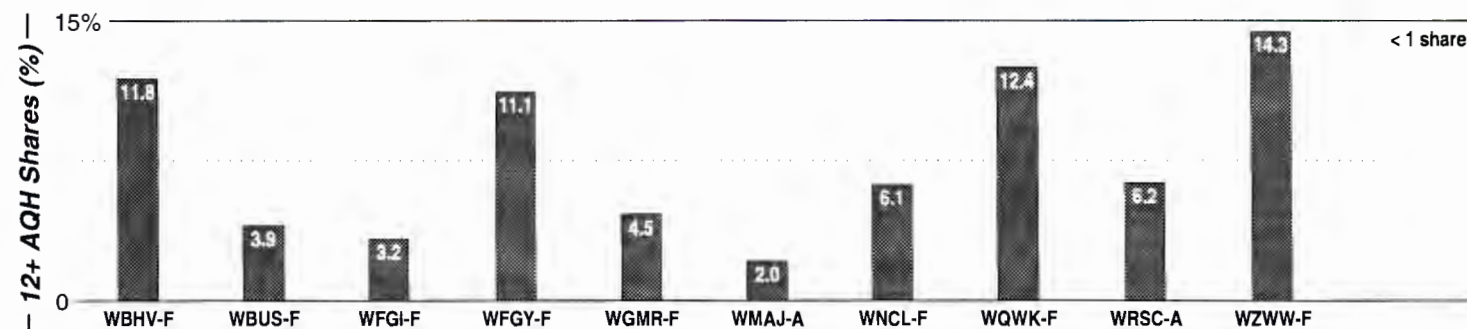

Calls	General Manager	Address, City, State ZIP	Phone	Fax	Owner Phone
WBHV-FM	Thomas Yourchak	PO Box 888, State College, PA 16804	814-237-9800	814-234-1659	814-941-9800
WBLF-AM	Ralph Lovette	160 Clearview Ave, State College, PA 16803	814-238-5085	814-238-8993	717-909-7220
WBUS-FM	Ron Rubin	2029 Cato Ave Ste 101, State College, PA 16801	814-237-9370	814-237-9371	814-237-9370
WFGI-FM	Carol Logan	1 Forever Dr, Hollidaysburg, PA 16648	814-943-1136	814-943-2754	814-941-9800
WQWK-FM	Ted Simpson	117 Heister St, State College, PA 16801	814-238-0717	814-234-3533	814-238-0792
WMAJ-AM	Tom Yourchak	PO Box 888, State College, PA 16804	814-237-9800	814-234-1659	814-941-9800
WNCL-FM	Ralph Lovette	160 Clearview Ave, State College, PA 16803	814-238-5085	814-238-8993	717-909-7220
WPHB-AM	Laura Mack	RR 1 Box 38, Phillipsburg, PA 16866	814-342-2300	814-342-9742	814-342-2300
WQWK-FM	Ralph Lovette	160 Clearview Ave, State College, PA 16803	814-238-5085	814-238-8993	717-909-7220
WRSC-AM	Ralph Lovette	160 Clearview Ave, State College, PA 16803	814-238-5085	814-238-8993	717-909-7220
WUBZ-FM	Laura Mack	RR 1 Box 38, Phillipsburg, PA 16866	814-342-2300	814-342-9742	814-342-2300
WZWW-FM	Dan Barker	863 Benner Pike, State College, PA 16801	814-231-0953	814-231-0950	814-231-0953