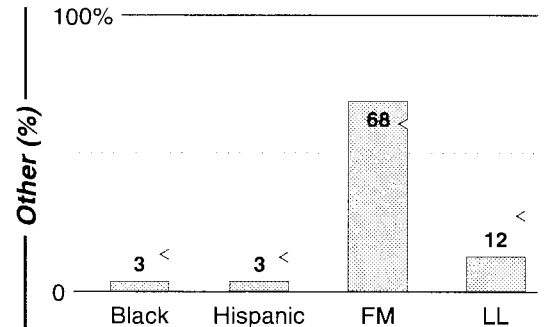

Rapid City, SD

Metro Rank: **258** Pop: **110,456** Retail: **$1.630B** Gross Rev: **$9.0M** HH Inc: **$47,364** ↑