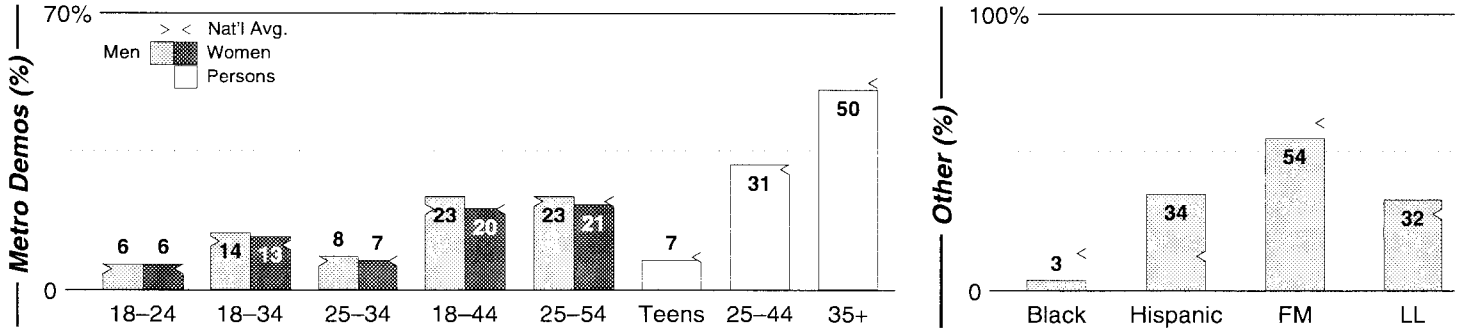

Santa Barbara, CA

Metro Rank: **185** Pop: **217,592** Retail: **$1.974B** Gross Rev: **$9.5M** HH Inc: **$48,482** ↑