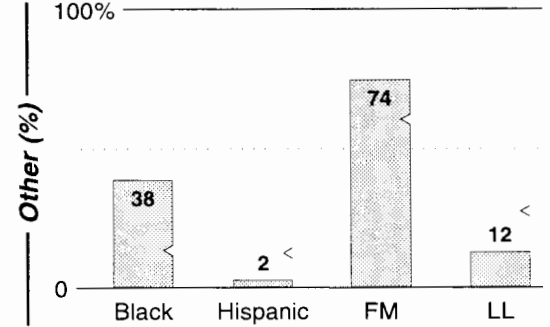

Savannah, GA (Cont.)

Metro Rank: **154** Pop: **290,419** Retail: **$3.052B** Gross Rev: **$18.9M** HH Inc: **$37,336** ↓