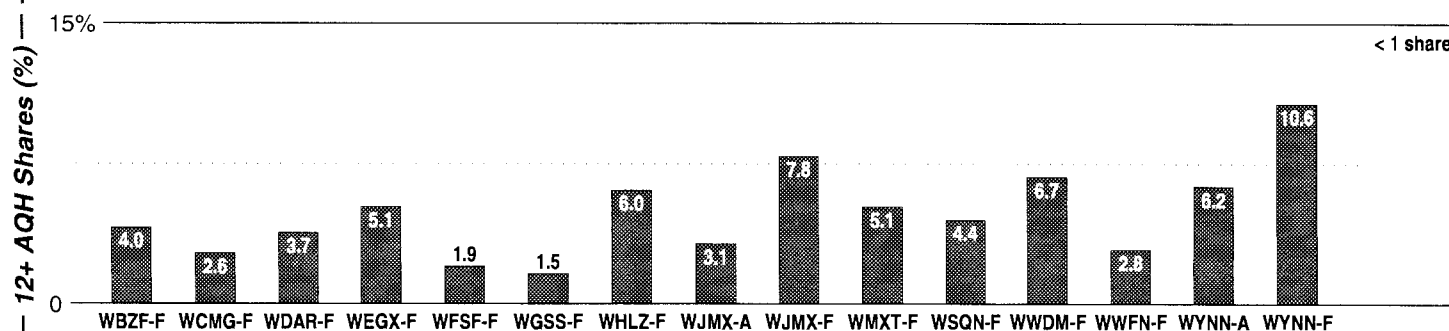

Florence, SC (Cont.)

Metro Rank: **198** Pop: **193,930** Retail: **$2.124B** Gross Rev: **$8.5M** HH Inc: **$35,944** ↓