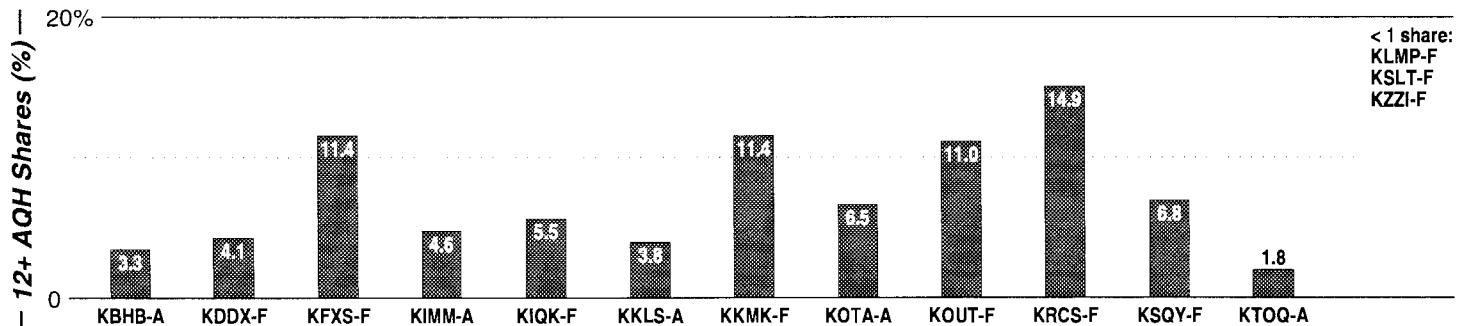

Calls	General Manager	Address, City, State ZIP	Phone	Fax	Owner Phone
KBHB-AM	Dana Caldwell	PO Box 99, Sturgis, SD 57785	605-347-4455	605-347-5120	831-655-6350
KDDX-FM	Ted Peiffer	2827 E Colorado Blvd, Spearfish, SD 57783	605-642-5747	605-642-7849	605-342-2000
KFXS-FM	Lia Green	909 Saint Joseph St Ste 200, Rapid City, SD 57701	605-348-1100	605-348-8121	831-655-6350
KIMM-AM	Ron Hanson	909 Saint Joseph St Ste 200, Rapid City, SD 57701	605-348-1100	605-348-8121	605-348-1100
KIQK-FM	Chris Haugo	306 1/2 E Saint Joseph St, Rapid City, SD 57701	605-343-0888	605-342-3075	605-343-0888
KKLS-AM	Lia Green	PO Box 460, Rapid City, SD 57709	605-343-6161	605-343-9012	831-655-6350
KKMK-FM	Lia Green	PO Box 460, Rapid City, SD 57709	605-343-6161	605-343-9012	831-655-6350
KLMP-FM	Mark Pluimer	PO Box 168, Rapid City, SD 57709	605-342-6822	605-342-0854	719-592-0432
KOTA-AM	Ted Peiffer	PO Box 1760, Rapid City, SD 57709	605-342-2000	605-342-7305	605-342-2000
KOUT-FM	Lia Green	909 Saint Joseph St Ste 200, Rapid City, SD 57701	605-348-1100	605-348-8121	831-655-6350
KRCS-FM	Lia Green	PO Box 460, Rapid City, SD 57709	605-343-6161	605-343-9012	831-655-6350
KSLT-FM	Mark Pluimer	PO Box 168, Rapid City, SD 57709	605-342-6822	605-342-0854	719-592-0432
KSQY-FM	Chris Haugo	306 1/2 E Saint Joseph St, Rapid City, SD 57701	605-343-0888	605-342-3075	605-343-0888
KTOQ-AM	Chris Haugo	306 1/2 E Saint Joseph St, Rapid City, SD 57701	605-343-0888	605-342-3075	605-343-0888
KZZI-FM	Ted Peiffer	2827 E Colorado Blvd, Spearfish, SD 57783	605-642-5747	605-642-7849	605-642-5747