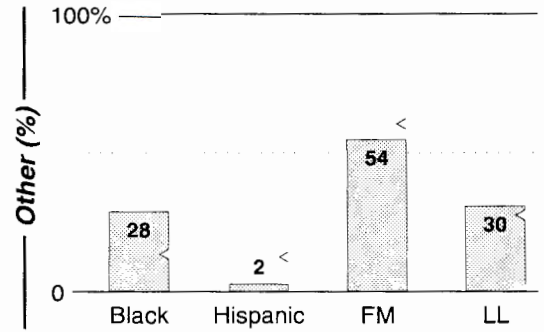

Baltimore, MD (Cont.)

Metro Rank: **20** Pop: **2,509,266** Retail: **$24.663B** Gross Rev: **$119.9M** HH Inc: **$49,138** ↑

Calls	General Manager	Address, City, State ZIP	Phone	Fax	Owner Phone
WAMD-AM	Jim McMahan	PO Box 970, Aberdeen, MD 21001	410-272-4400	410-575-6890	410-272-4400
WASA-AM	Bob Pettit	1726 Reisterstown Rd. #117, Baltimore, MD 21208	410-580-6800	410-580-6810	410-580-6800
WBAL-AM	Edward C. Kiernan	3800 Hooper Ave, Baltimore, MD 21211	410-467-3000	410-467-3291	212-887-6800
WBGR-AM	Alan Hay	305 Washington Ave, Towson, MD 21204	410-825-7700	410-583-2314	212-975-6500
WBIS-AM	Jim Weitzman	1081 Bay Ridge Rd, Annapolis, MD 21403	410-269-0700	410-269-0692	703-532-0400
WBMD-AM	Alan Hay	305 Washington Ave, Towson, MD 21204	410-825-7700	410-583-2314	212-975-6500
WCAO-AM	Jim Dolan	1829 Reisterstown Rd Ste 420, Baltimore, MD 21208	410-653-2200	410-486-8057	606-655-2267
WCBM-AM	Bob Pettit	1726 Reisterstown Rd. #117, Baltimore, MD 21208	410-580-6800	410-580-6810	410-580-6800
WERQ-FM	Pam Somers	100 Saint Paul St, Baltimore, MD 21202	410-332-8200	410-783-4791	301-306-1111
WFSI-FM	Harold Camping	918 Chesapeake Ave, Annapolis, MD 21403	410-268-6200		510-568-6200
WITH-AM	David Ruleman	1901 N Moore St Ste 200, Arlington, VA 22209	410-644-9282	703-807-2248	805-987-0400
WIYY-FM	Edward C. Kiernan	3800 Hooper Ave, Baltimore, MD 21211	410-467-3000	410-467-3291	212-887-6800
WJFK-AM	Alan Hay	1 W Pennsylvania Ave Ste 850, Baltimore, MD 21204	410-823-1570	410-821-5482	212-975-6500
WJRO-AM	George Dietrich	159 8th Ave NW, Glen Burnie, MD 21061	410-761-1590		410-761-1590
WLIF-FM	Alan Hay	1 W Pennsylvania Ave Ste 850, Baltimore, MD 21204	410-823-1570	410-821-5482	212-975-6500
WNAV-AM	Stephen Hopp	PO Box 829, Annapolis, MD 21404	410-263-1430	410-268-5360	410-263-1430
WNST-AM	Paul Kopelke	1550 Hart Rd, Baltimore, MD 21286	410-821-9678	410-828-4699	619-784-6900
WOCT-FM	Jim Dolan	1829 Reisterstown Rd Ste 420, Baltimore, MD 21208	410-825-1043	410-583-5557	606-655-2267
WOLB-AM	Pam Somers	100 Saint Paul St, Baltimore, MD 21202	410-332-8200	410-539-4550	301-306-1111
WPOC-FM	Jim Dolan	711 W 40th St Ste 200, Baltimore, MD 21211	410-366-3693	410-243-1902	
WQSR-FM	Bob Phillips	600 Washington Ave Ste 201, Baltimore, MD 21204	410-825-1000	410-825-2442	212-975-6500
WRBS-FM	Tom Bisset	3600 Georgetown Rd, Baltimore, MD 21227	410-247-4100	410-247-4533	410-247-4100
WRNR-FM	Judy Buddensick	112 Main St Ste 3, Annapolis, MD 21401	410-626-0103	410-267-7634	850-233-6606
WTTR-AM	Jeff Laird	101 WTTR Ln, Westminster, MD 21158	410-848-5511	410-876-5095	570-348-9108
WWIN-AMFM	Pam Somers	100 Saint Paul St, Baltimore, MD 21202	410-332-8200	410-539-4550	301-306-1111
WWLG-AM	Bob Pettit	1726 Reisterstown Rd. #117, Baltimore, MD 21208	410-580-6800	410-580-6810	410-580-6800
WWMX-FM	Alan Hay	600 Washington Ave Ste 201, Baltimore, MD 21204	410-825-1000	410-825-2442	212-975-6500
WXYV-FM	Alan Hay	600 Washington Ave Ste 201, Baltimore, MD 21204	410-828-7722	410-821-8256	212-975-6500
WYRE-AM	Sharon Harrigan	112 Main St Ste 3, Annapolis, MD 21401	410-268-5676	410-268-9263	410-968-9696
WZBA-FM	Jeff Laird	11350 McCormick Rd Plz 3 #701, Hunt Valley, MD 21031	410-771-8484	410-771-1616	570-348-9108