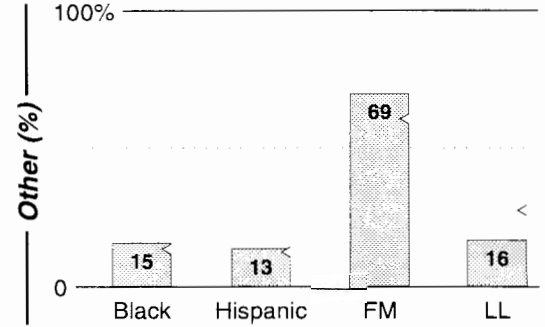

Orlando (Cont.)

Metro Rank: **39** Pop: **1,372,342** Retail: **$18.352B** Gross Rev: **$105.4M** HH Inc: **$47,446** ↑

Calls	General Manager	Address, City, State ZIP	Phone	Fax	Owner Phone
WAJL-AM	Steve Lapa	1160 S Semoran Blvd Ste A, Orlando, FL 32807	407-380-9255	407-382-7565	678-324-0170
WCFB-FM	Richard Reis	4192 N John Young Pkwy, Orlando, FL 32804	407-297-0945	407-291-4879	404-843-5000
WDBO-AM	Bill Hendrich	4192 N John Young Pkwy, Orlando, FL 32804	407-295-5858	407-291-4879	404-843-5000
WFIV-AM	Edward Allmon	1080 Country Blvd, Kissimmee, FL 34741	407-847-4422	407-932-1688	678-324-0170
WHIM-AM	Thomas H. Moffit, Jr.	400 W Lake Brantley Rd, Altamonte Springs, FL 32714	407-682-9494	407-682-7005	407-774-8222
WHOO-AM	Debbie Morel	200 S Orange Ave Ste 2240, Orlando, FL 32801	407-422-9696	407-425-9696	404-843-5000
WHTQ-FM	Debbie Morel	200 S Orange Ave Ste 2240, Orlando, FL 32801	407-422-9696	407-425-9696	404-843-5000
WJHM-FM	Mike Gonick	1800 Pembroke Dr Ste 400, Orlando, FL 32810	407-919-1000	407-919-1329	212-975-6500
WJRR-FM	Linda Byrd	2500 Maitland Center Pkwy #401, Maitland, FL 32751	407-916-7800	407-916-0329	606-655-2267
WLOQ-FM	Jim Gross	170 W Fairbanks Ave Ste 200, Winter Park, FL 32789	407-647-5557	407-647-4495	407-647-5557
WMGF-FM	Linda Byrd	2500 Maitland Center Pkwy #401, Maitland, FL 32751	407-916-7800	407-682-7585	606-655-2267
WMMO-FM	Debbie Morel	200 S Orange Ave Ste 2240, Orlando, FL 32801	407-422-9890	407-423-9666	404-843-5000
WNTF-AM	Ed Shiflett	805 N Dixie Ave, Titusville, FL 32796	407-383-1000	407-383-0814	904-397-4145
WOCL-FM	Dan Wachs	1800 Pembroke Dr Ste 400, Orlando, FL 32810	407-919-1000	407-919-1137	212-975-6500
WOKB-AM	Steve January	3765 N. John Parkway, Orlando, FL 32805	407-523-2770	407-523-2888	407-523-2770
WOMX-FM	Dan Wachs	1800 Pembroke Dr Ste 400, Orlando, FL 32810	407-919-1000	407-919-1127	212-975-6500
WONQ-AM	George Arroyo	1033 Semoran Blvd Ste 253, Casselberry, FL 32707	407-830-0800	407-260-6100	407-830-0800
WORL-AM	Carl Auel	1601 Belvedere Rd Ste 204E, West Palm Beach, FL 33406	561-688-9585	561-688-9601	561-688-9585
WOTS-AM	Malaquias Bosques	5770 W Irlo Bronson Memorial H, Kissimmee, FL 34746	407-396-1220	407-397-2213	407-841-8255
WPRD-AM	Frank Vaught	222 Hazard St, Orlando, FL 32804	407-841-9773	407-841-8250	407-841-8255
WPYO-FM	Rich Reis	3701 N John Young Pkwy #102, Orlando, FL 32804	407-299-9595	407-290-1302	404-843-5000
WQTM-AM	Linda Byrd	2500 Maitland Center Pkwy #401, Maitland, FL 32751	407-916-7800	407-682-7585	606-655-2267
WRLZ-AM	Luis Hernandez	PO Box 593642, Orlando, FL 32859	407-345-0700	407-345-1492	407-345-0700
WRMQ-AM	George Arroyo	1033 Semoran Blvd Ste 253, Casselberry, FL 32707	407-830-0800	407-260-6100	407-830-0800
WSDO-AM	Joe Episcopo	PO Box 1448, Sanford, FL 32772	407-322-1400	407-330-7571	407-841-8255
WSHE-FM	Linda Byrd	2500 Maitland Center Pkwy #401, Maitland, FL 32751	407-916-7800	407-916-0329	606-655-2267
WTKS-FM	Linda Byrd	2500 Maitland Center Pkwy #401, Maitland, FL 32751	407-916-7800	407-916-0329	606-655-2267
WTLN-AM	Thomas H. Moffit, Jr.	400 W Lake Brantley Rd, Altamonte Springs, FL 32714	407-682-9494	407-682-7005	407-774-8222
WUNA-AM	Juan Nieves	749 S Bluford Ave, Ocoee, FL 34761	407-656-9823	407-656-2092	212-966-1059
WWKA-FM	Bill Hendrich	4192 N John Young Pkwy, Orlando, FL 32804	407-298-9292	407-291-4879	404-843-5000
WWNZ-AM	Linda Byrd	2500 Maitland Center Pkwy #401, Maitland, FL 32751	407-916-7800	407-916-0329	606-655-2267
WXXL-FM	Mike Gonick	1800 Pembroke Drive, Suite 400, Orlando, FL 32810	407-919-9000	407-919-1121	214-922-8700