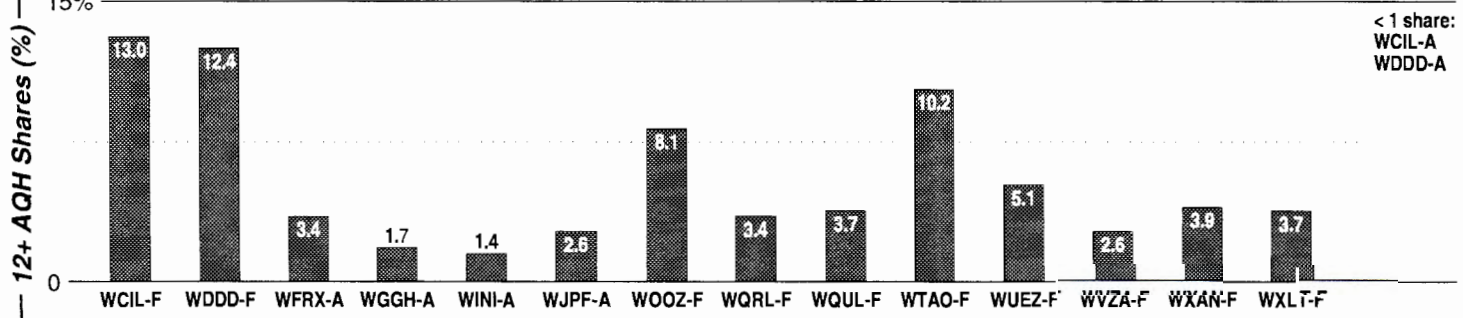

Calls	General Manager	Address, City, State ZIP	Phone	Fax	Owner Phone
WBVN-FM	Ken Anderson	PO Box 1126, Marion, IL 62959	618-997-1500	618-997-3194	618-997-1500
WCIL-AMFM	Bruce Welker	P.O Box 370, Cartersville, IL 62918	618-985-4843	618-457-6556	573-335-4856
WDDD-AMFM	Jerry Crouse	1822 North Court, Marion, IL 62959	618-997-8123	618-993-2319	312-867-0091
WFRX-AM	Jerry Crouse	1822 North Court, Marion, IL 62959	618-997-8123	618-993-2319	312-867-0091
WGGH-AM	Elaine Gomez	PO Box 340, Marion, IL 62959	618-993-8102	618-997-2307	618-993-8102
WINI-AM	Dale Adkins	1677 Bus. Hwy 13, Murphysboro, IL 62966	618-684-2128	618-687-4318	618-684-2128
WJPF-AM	Bruce Welker	P.O Box 370, Cartersville, IL 62918	618-985-4843	618-985-6529	573-335-4856
WOOZ-FM	Bruce Welker	P.O Box 370, Cartersville, IL 62918	618-549-3243	618-549-2455	573-335-4856
WQRL-FM	Dana Withers	PO Box 818, Benton, IL 62812	618-435-8100	618-435-8102	618-435-8100
WQUL-FM	Jerry Crouse	1822 North Court, Marion, IL 62959	618-997-8123	618-993-2319	312-867-0091
WTAO-FM	Jerry Crouse	1822 North Court, Marion, IL 62959	618-997-8123	618-993-2319	312-867-0091
WUEZ-FM	Bruce Welker	P.O Box 370, Cartersville, IL 62918	618-942-7722	618-942-7550	573-335-4856
WVZA-FM	Jerry Crouse	1822 North Court, Marion, IL 62959	618-351-6200	618-457-2544	312-867-0091
WXAN-FM	Doug Apple	9077 Ava Rd, Ava, IL 62907	618-426-3308	618-426-3310	618-426-3308
WXLT-FM	Bruce Welker	P.O Box 370, Cartersville, IL 62918	618-985-4843	618-985-6529	573-335-4856