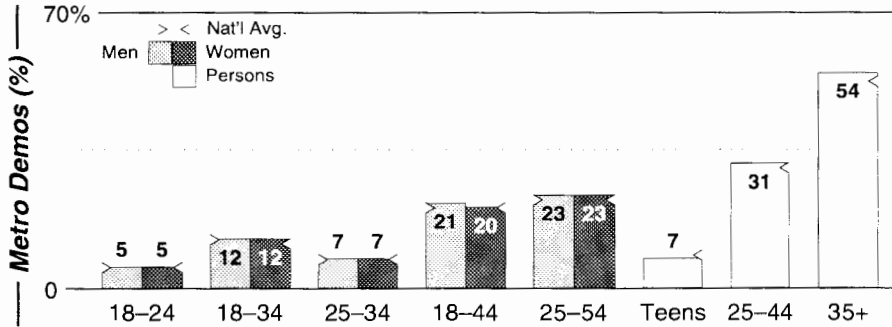

Trenton, NJ

Metro Rank: **138** Pop: **335,535** Retail: **$3.255B** Gross Rev: **$19.8M** HH Inc: **$62,006** ↑