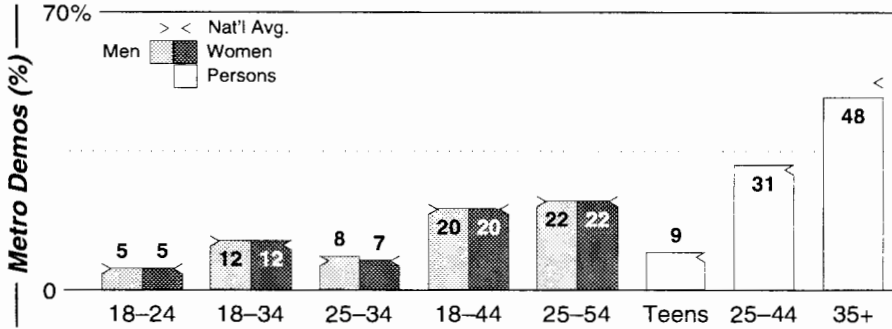

Grand Rapids, MI (Cont.)

Metro Rank: **66** Pop: **783,727** Retail: **$9.342B** Gross Rev: **$39.1M** HH Inc: **$51,116** ↑

Calls	General Manager	Address, City, State ZIP	Phone	Fax	Owner Phone
WBBL-AM	Bart Brandmiller	60 Monroe Center St NW, Grand Rapids, MI 49503	616-774-8461	616-774-0351	702-804-5200
WBCT-FM	Skip Essick	77 Monroe Center 10th Fl, Grand Rapids, MI 49503	616-459-1919	616-242-9373	606-655-2267
WCUZ-FM	Skip Essick	77 Monroe Center 10th Fl, Grand Rapids, MI 49503	616-459-1919	616-242-9273	606-655-2267
WFGR-FM	Skip Diegel	220 Lyon St NW Ste 425, Grand Rapids, MI 49503	616-458-2600	616-458-2793	616-458-2600
WFUR-AMFM	William Kuiper, Sr.	PO Box 1808, Grand Rapids, MI 49501	616-451-9387	616-451-8460	616-451-9387
WGHN-AMFM	William Struyk	PO Box 330, Grand Haven, MI 49417	616-842-8110	616-842-4350	616-842-8110
WGRD-FM	Joel Schaaf	38 Fulton W Ste 200, Grand Rapids, MI 49503	616-459-4111	616-459-6887	606-292-0030
WGUV-AM	Michael Walenta	301 W Fulton St, Grand Rapids, MI 49504	616-771-6666	616-336-7204	616-771-6666
WHTC-AM	Howard Stieber	87 Central Ave, Holland, MI 49423	616-392-3121	616-392-8066	616-392-3121
WJNZ-AM	Mike St Cyr	3777 44th Street, Grand Rapids, MI 49512	616-656-0586	616-656-9326	616-698-7733
WJQK-FM	Brad Lanser	5658 143rd Ave, Holland, MI 49423	616-394-1260	616-394-9008	616-394-1260
WKLQ-FM	Bart Brandmiller	60 Monroe Center St NW, Grand Rapids, MI 49503	616-774-8461	616-774-0351	702-804-5200
WKWM-AM	Mike St Cyr	3777 44th Street, Grand Rapids, MI 49512	616-656-0586	616-656-9326	616-698-7733
WLAV-FM	Bart Brandmiller	60 Monroe Center St NW, Grand Rapids, MI 49503	616-774-8461	616-774-0351	702-804-5200
WLHT-FM	Philip Cattlett	PO Box 96, Grand Rapids, MI 49501	616-451-4800	616-451-0113	606-292-0030
WMFN-AM	Fred Barr	2422 Burton St SE, Grand Rapids, MI 49546	616-949-8585	616-949-9262	616-949-8585
WMJH-AM	Fred Barr	2422 Burton St SE, Grand Rapids, MI 49546	616-949-8585	616-949-9262	616-949-8585
WNWZ-AM	Philip Cattlett	PO Box 96, Grand Rapids, MI 49501	616-451-4800	616-451-0113	214-922-8700
WODJ-FM	Bart Brandmiller	60 Monroe Center St NW, Grand Rapids, MI 49503	616-774-8461	616-956-9321	702-804-5200
WOOD-AMFM	Skip Essick	77 Monroe Center 10th Fl, Grand Rapids, MI 49503	616-459-1919	616-242-6599	606-655-2267
WSNX-FM	Skip Essick	77 Monroe Center 10th Fl, Grand Rapids, MI 49503	616-459-1919	616-732-3331	606-655-2267
WTKG-AM	Skip Essick	77 Monroe Center 10th Fl, Grand Rapids, MI 49503	616-459-1919	616-242-6599	606-655-2267
WTRV-FM	Philip Cattlett	50 Louis NW St 5-R, Grand Rapids, MI 49503	616-451-4855	616-451-4899	606-292-0030
WVTI-FM	Skip Essick	77 Monroe Center 10th Fl, Grand Rapids, MI 49503	616-459-1919	616-242-6599	606-655-2267
WWJQ-AM	Brad Lanser	5658 143rd Ave, Holland, MI 49423	616-394-1260	616-394-9008	616-394-1260
WYGR-AM	Roland Rusticus	PO Box 9591, Wyoming, MI 49509	616-248-9947	616-248-0176	616-248-9947