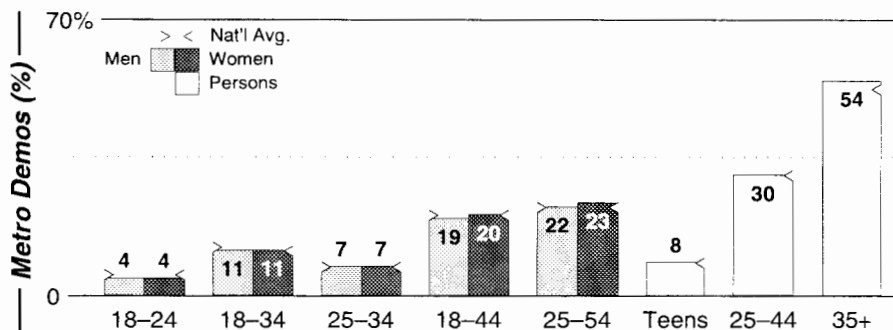

Philadelphia (Cont.)

Metro Rank: **5** Pop: **4,876,200** Retail: **$51.726B** Gross Rev: **$297.2M** HH Inc: **$55,612** ↑