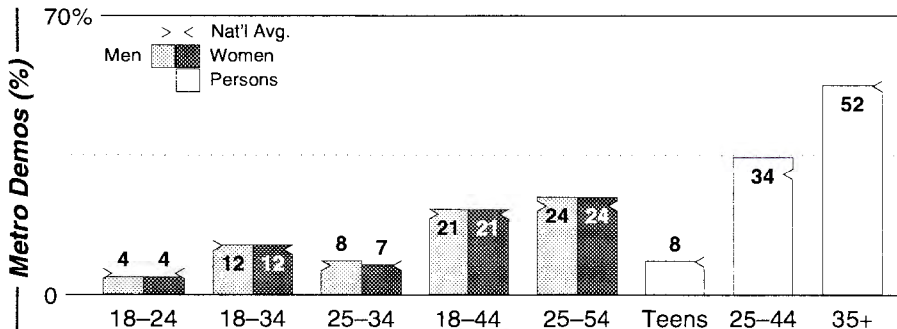

Seattle-Tacoma (Cont.)

Metro Rank: **14** Pop: **3,532,027** Retail: **$37.749B** Gross Rev: **$216.6M** HH Inc: **$55,642** ↑