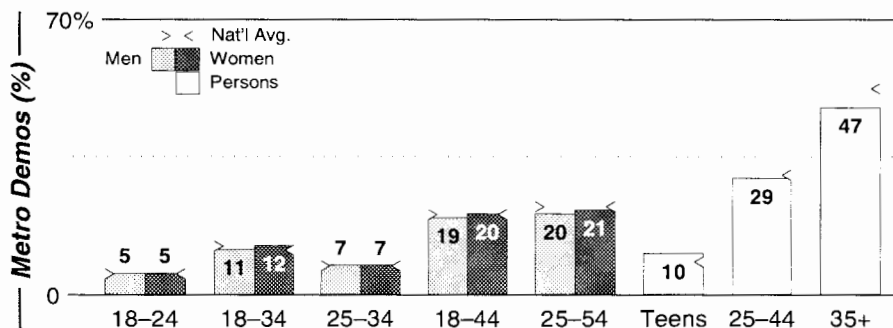

Lafayette, LA (Cont.)

Metro Rank: **100** Pop: **503,586** Retail: **$5.223B** Gross Rev: **$14.4M** HH Inc: **$36,960** ↓

Calls	General Manager	Address, City, State ZIP	Phone	Fax	Owner Phone
KAJN-FM	Barry Thompson, Sr	PO Box 1469, Crowley, LA 70527	337-783-1560	337-783-1674	318-783-1560
KANE-AM	Art Suberbielle	2316 E Main St, New Iberia, LA 70560	337-365-3434	337-367-5385	318-365-3434
KBON-FM	Paul Marx	109 S 2nd St, Eunice, LA 70535	337-546-0007	337-546-0097	318-546-0007
KDYS-AM	Mary Galyean	PO Box 3345, Lafayette, LA 70502	337-232-1311	337-233-3779	702-804-5200
KEUN-AM	Karl Rene DeRouen	330 W Laurel Ave, Eunice, LA 70535	337-457-3041	337-457-3081	318-457-3041
KFMV-FM	Jenelle Chargois	413 Jefferson St, Lafayette, LA 70501	337-233-4262	337-235-9681	
KFTE-FM	Mike Grimsley	1749 Bertrand Dr, Lafayette, LA 70506	337-232-2242	337-234-7360	337-237-1142
KFXZ-FM	Keith Moncrieffe	3225 Ambassador Caffery Pkwy, Lafayette, LA 70506	337-981-0106	337-988-0443	702-804-5200
KJCB-AM	Jenelle Chargois	413 Jefferson St, Lafayette, LA 70501	337-235-9681	337-233-4262	318-233-4262
KJJB-FM	Karl Rene DeRouen	330 W Laurel Ave, Eunice, LA 70535	337-457-3041	337-457-3081	318-457-3041
KLTW-FM	Phil Lizotte	320 N Parkerson Ave, Crowley, LA 70526	337-783-2520	337-267-4386	318-783-2520
KMDL-FM	Mike Grimsley	1749 Bertrand Dr, Lafayette, LA 70506	337-232-2242	337-234-7360	337-237-1142
KNEK-AMFM	Keith Moncrieffe	3225 Ambassador Caffery Pkwy, Lafayette, LA 70506	337-981-0106	337-988-0443	702-804-5200
KNIR-AM	Donald Bonin	PO Box 12948, New Iberia, LA 70562	337-365-6651	337-365-6314	337-365-6651
KOGM-FM	Johnny Wright	PO Box 1150, Opelousas, LA 70571	337-942-2633	337-942-2635	318-942-2633
KPEL-AMFM	Mike Grimsley	1749 Bertrand Dr, Lafayette, LA 70506	337-232-2242	337-234-7360	337-237-1142
KQIS-FM	Phil Lizotte	320 N Parkerson Ave, Crowley, LA 70526	337-783-2520	337-783-5744	318-783-2520
KROF-AM	Mike Grimsley	1749 Bertrand Dr, Lafayette, LA 70506	337-232-2242	337-234-7360	337-237-1142
KRRQ-FM	Keith Moncrieffe	3225 Ambassador Caffery Pkwy, Lafayette, LA 70506	337-981-0106	337-988-0443	702-804-5200
KRXZ-FM	Mike Grimsley	1749 Bertrand Dr, Lafayette, LA 70506	337-232-2242	337-234-7360	337-237-1142
KSIG-AM	Phil Lizotte	320 N Parkerson Ave, Crowley, LA 70526	337-783-2520	337-783-5744	318-783-2520
KSLO-AM	Johnny Wright	PO Box 1150, Opelousas, LA 70571	337-942-2633	337-942-2635	318-942-2633
KSMB-FM	Mary Galyean	PO Box 3345, Lafayette, LA 70502	337-232-1311	337-233-3779	702-804-5200
KTDY-FM	Mike Grimsley	1749 Bertrand Dr, Lafayette, LA 70506	337-232-2242	337-234-7360	337-237-1142
KVOL-AMFM	Mary Galyean	PO Box 3345, Lafayette, LA 70502	337-232-1311	337-233-3779	702-804-5200
KXKC-FM	Donald Bonin	PO Box 12948, New Iberia, LA 70562	337-365-6651	337-365-6314	337-365-6651