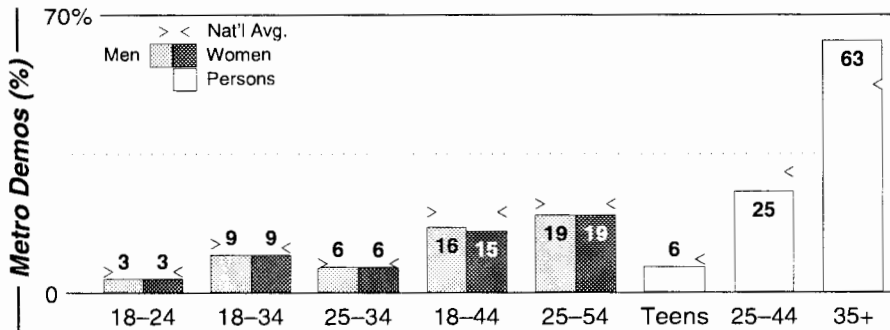

Ft. Myers-Naples-Marco Island (Cont.)

Metro Rank: **71** Pop: **643,804** Retail: **$9.242B** Gross Rev: **$28.1M** HH Inc: **$49,994** ↑

Calls	General Manager	Address, City, State ZIP	Phone	Fax	Owner Phone
WAFZ-AM	John Norman	2105 Immokalee Dr, Immokalee, FL 34142	941-658-1490	941-658-6109	941-983-6106
WARO-FM	Joe Schwartzel	2824 Palm Beach Blvd, Fort Myers, FL 33916	941-337-2346	941-332-0767	941-337-2346
WAVV-FM	Jeff Alpert	11800 Tamiami Trl E, Naples, FL 34113	941-775-9288	941-793-7000	941-775-9288
WCCF-AM	Mike Moody	9148 Bonita Beach Rd., Bonita Springs, FL 34135	941-639-1188	941-639-6742	606-655-2267
WCCL-FM	Tim Spires	9148 Bonita Beach Rd, Ste 205, Bonita Springs, FL 34135	941-949-0808	941-949-1553	941-949-0808
WCKT-FM	Jim Keating	4110 Center Point Dr Ste 212, Fort Myers, FL 33916	941-275-5107	941-275-4669	606-655-2267
WCRM-AM	Salvador Santana	3448 Canal St, Fort Myers, FL 33916	941-334-1350	941-332-8890	941-334-1350
WCVU-FM	Mike Moody	9148 Bonita Beach Rd., Bonita Springs, FL 34135	941-639-1188	941-639-6742	606-655-2267
WDRR-FM	Ruth Ray	7290 College Pkwy Ste 100, Fort Myers, FL 33907	941-275-9377	941-275-0962	941-275-9377
WGCQ-FM	Bob Sneddon	3061 Terrace Ave, Naples, FL 34104	941-774-9210	941-774-8335	941-774-9210
WGUF-FM	Jim Gustafson	2640 Golden Gate PkwySte316, Naples, FL 34105	941-430-2301	941-435-9106	412-875-9500
WIKX-FM	Mike Moody	9148 Bonita Beach Rd., Bonita Springs, FL 34135	941-639-1188	941-639-6742	606-655-2267
WINK-AMFM	Joe Schwartzel	2824 Palm Beach Blvd, Fort Myers, FL 33916	941-337-2346	941-332-0767	941-337-2346
WJBX-FM	Brad Beasley	12995 S Cleveland Ave Ste 258, Fort Myers, FL 33907	941-275-9980	941-275-5611	941-263-5000
WJGO-FM	David Parks	12730 New Brittany Blvd #428, Fort Myers, FL 33907	941-931-1029	941-931-3624	941-931-1029
WJST-FM	Maureen Knorr	12995 S Cleveland Ave Ste 258, Fort Myers, FL 33907	941-275-9980	941-275-5611	941-263-5000
WKII-AM	Jim Keating	3151 Cooper St Ste 56, Punta Gorda, FL 33950	941-337-1112	941-637-6187	606-655-2267
WMIB-AM	Steve Downes	1112 1/2 N Collier Blvd, Marco Island, FL 34145	941-642-8006	941-642-6970	978-686-9966
WMYR-AM	Robert Hecksher	PO Box 216, Fort Myers, FL 33902	941-332-2102	941-332-3135	941-332-2102
WNOG-AM	Joe Schwartzel	2824 Palm Beach Blvd, Fort Myers, FL 33916	941-337-2346	941-332-0767	941-337-2346
WODX-AM	Steve Downes	1112 1/2 N Collier Blvd, Marco Island, FL 34145	941-642-8006	941-642-6970	978-686-9966
WOLZ-FM	Jim Keating	7290 College Pkwy Ste 200, Fort Myers, FL 33907	941-275-0095	941-275-3299	606-655-2267
WOST-FM	Jim Keating	7290 College Pkwy Ste 200, Fort Myers, FL 33907	941-275-0095	941-275-3299	606-655-2267
WQNU-FM	Jim Keating	4110 Center Point Dr Ste 212, Fort Myers, FL 33916	941-275-5107	941-275-4669	606-655-2267
WRXK-FM	Brad Beasley	PO Box 307, Estero, FL 33928	941-495-2100	941-992-8165	941-263-5000
WSGL-FM	Jim Gustafson	2640 Golden Gate PkwySte316, Naples, FL 34105	941-430-2301	941-435-9106	412-875-9500
WTLQ-AM	Joe Schwartzel	2824 Palm Beach Blvd, Fort Myers, FL 33916	941-337-2346	941-332-0767	941-337-2346
WTLT-FM	Joe Schwartzel	2824 Palm Beach Blvd, Fort Myers, FL 33916	941-337-2346	941-332-0767	941-337-2346
WWCL-AM	Bob Dwyer	3345 Palm Beach Blvd, Fort Myers, FL 33916	941-337-1440	941-337-4681	941-337-1440
WWCN-AM	Brad Beasley	PO Box 307, Estero, FL 33928	941-495-2100	941-992-8165	941-263-5000
WWGR-FM	Jim Gustafson	4210 Metro Pkwy Ste 210, Fort Myers, FL 33916	941-936-2599	941-936-0977	412-875-9500
WXKB-FM	Maureen Knorr	PO Box 307, Estero, FL 33928	941-495-2100	941-948-0785	941-263-5000