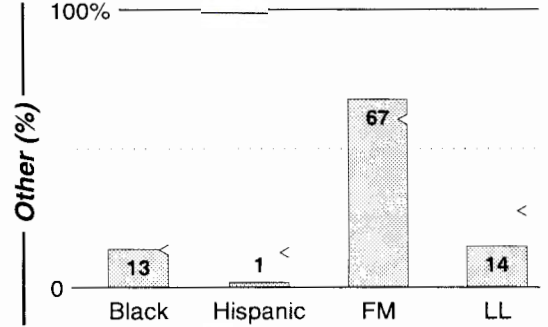

Louisville, KY (Cont.)

Metro Rank

Pop: **1,037,734**

Retail: **$10.843B**

Gross Rev: **$52.9M**

HH Inc: **$44,292**

Calls	General Manager	Address, City, State ZIP	Phone	Fax	Owner Phone
WAMZ-FM	Bill Gentry	PO Box 37840, Louisville, KY 40233	502-479-2222	502-479-2223	606-655-2267
WAVG-AM	Blair Trask	PO Box 726, Jeffersonville, IN 47131	812-283-3577	812-285-5060	812-283-3577
WBLO-FM	Dale Schaefer	520 S 4th Ave Ste 200, Louisville, KY 40202	502-625-1220	502-625-1255	513-679-6006
WCND-AM	Ken Mitchell	PO Box 248, Shelbyville, KY 40066	502-633-3814	502-633-9923	270-659-2002
WDJX-FM	Dale Schaefer	520 S 4th Ave Ste 200, Louisville, KY 40202	502-625-1220	502-625-1255	513-679-6006
WFIA-AM	Dale Schaefer	520 S 4th Ave Ste 200, Louisville, KY 40202	502-625-1220	502-625-1255	513-679-6006
WGZB-FM	Dale Schaefer	520 S 4th Ave Ste 200, Louisville, KY 40202	502-625-1220	502-625-1255	513-679-6006
WHAS-AM	Bill Gentry	PO Box 37840, Louisville, KY 40233	502-479-2222	502-479-2224	606-655-2267
WJIE-AM	Jerry Pretorius	PO Box 197309, Louisville, KY 40259	502-968-1220	502-962-3143	502-964-3304
WKJK-AM	Bill Gentry	PO Box 37840, Louisville, KY 40233	502-479-2222	502-479-2225	606-655-2267
WLCR-AM	Vincent Heuser	3600 Goldsmith Lane, Louisville, KY 40220	502-451-9527		502-458-5879
WLKY-AM	James Carter	1918 Mellwood Ave, Louisville, KY 40206	502-899-4120	502-893-3671	212-887-6800
WLLV-AM	Archie Dale	2001 W Broadway Ste 13, Louisville, KY 40203	502-776-1240	502-776-1250	606-245-1000
WLOU-AM	Archie Dale	2001 W Broadway Ste 13, Louisville, KY 40203	502-776-1240	502-776-1250	606-245-1000
WLRS-FM	Don Schaefer	520 S 4th Ave Ste 200, Louisville, KY 40202	502-625-1220	502-625-1255	513-679-6006
WLSY-FM	Mark Halverson	10001 Linn Station Rd Suite 416, Louisville, KY 40223	502-339-9470	502-423-3162	805-987-0400
WMHX-FM	Brent Millar	612 S 4th Ave Ste 100, Louisville, KY 40202	502-589-4800	502-587-0212	404-843-5000
WMJM-FM	Dale Schaefer	520 S 4th Ave Ste 200, Louisville, KY 40202	502-625-1220	502-625-1255	513-679-6006
WMPI-FM	Ray Rice	PO Box 270, Scottsburg, IN 47170	812-752-3688	812-752-2345	812-752-5612
WOCN-AM	Dick Brabandt	PO Box 838, Corydon, IN 47112	812-738-9622	812-738-1676	
WQMF-FM	Bill Gentry	PO Box 37840, Louisville, KY 40233	502-479-2222	502-479-2227	606-655-2267
WRKA-FM	Brent Millar	612 S 4th Ave Ste 100, Louisville, KY 40202	502-589-4800	502-587-0212	404-843-5000
WRVI-FM	Mark Halverson	10001 Linn Station Rd Suite 416, Louisville, KY 40223	502-339-9470	502-423-3161	805-987-0400
WSFR-FM	Brent Millar	612 S 4th Ave Ste 100, Louisville, KY 40202	502-589-4800	502-587-0212	404-843-5000
WTFX-FM	Bill Gentry	PO Box 37840, Louisville, KY 40233	502-479-2222	502-472-2225	606-655-2267
WTHQ-FM	Ken Mitchell	PO Box 248, Shelbyville, KY 40066	502-633-3814	502-633-9923	270-659-2002
WTMT-AM	Lee Stinson	162 W Broadway, Louisville, KY 40202	502-583-6200	502-589-2979	812-941-1570
WULV-FM	Dale Schaefer	520 S 4th Ave Ste 200, Louisville, KY 40202	502-625-1220	502-625-1255	513-679-6006
WVEZ-FM	Brent Millar	612 S 4th Ave Ste 100, Louisville, KY 40202	502-589-4800	502-587-0212	404-843-5000
WWKY-AM	Bill Gentry	PO Box 37840, Louisville, KY 40233	502-479-2222	502-479-2225	606-655-2267
WXLM-FM	George Zarris	PO Box 2344, Louisville, KY 40201	502-581-1570		619-233-3515
WXLN-AM	George Zarris	PO Box 2344, Louisville, KY 40201	502-581-1570	812-944-7782	812-941-1570
WYBL-FM	Bill Gentry	PO Box 37840, Louisville, KY 40233	270-479-2075	270-479-2223	606-655-2267
WZTR-FM	Bill Gentry	PO Box 37840, Louisville, KY 40233	502-479-2222	502-479-2227	606-655-2267