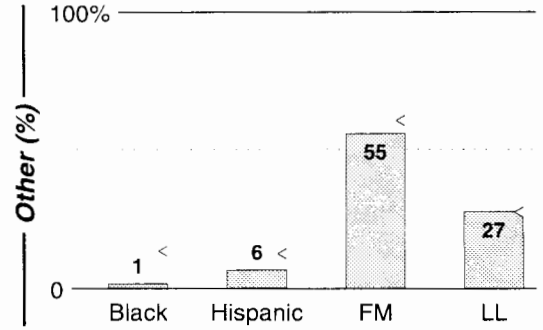

Redding, CA

Metro Rank: **215** Pop: **169,074** Retail: **$1.655B** Gross Rev: **$5.6M** HH Inc: **$32,304** ↓