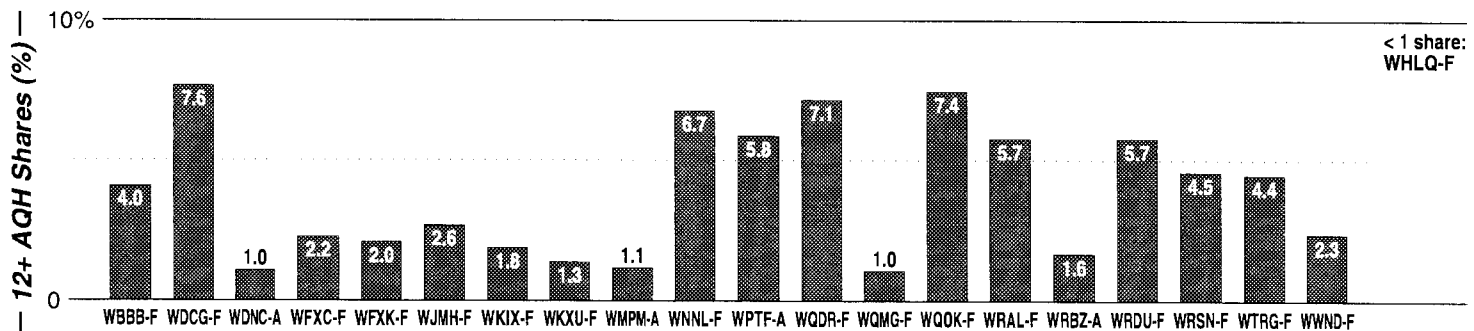

Calls	General Manager	Address, City, State ZIP	Phone	Fax	Owner Phone
WAUG-AM	Carol Jones-Hunter	1315 Oakwood Ave, Raleigh, NC 27610	919-516-4750	919-516-4425	919-516-4427
WBBB-FM	Steven Zetsche	3012 Highwoods Blvd Ste 200, Raleigh, NC 27604	919-876-6464	919-876-9213	919-790-9392
WBZB-AM	Jim Massengill	PO Box 1, Selma, NC 27576	919-965-3315	919-965-0135	919-965-3315
WCHL-AM	Beth Przystrzelki	P O Box 2127, Chapel Hill, NC 27515	919-942-8765	919-688-0180	919-790-9392
WCLY-AM	Chester Davis	3012 Highwoods Blvd. #200, Raleigh, NC 27604	919-954-1550	919-821-1571	919-790-9392
WCRY-AM	Ken Cox	PO Box 129, Fuquay Varina, NC 27526	919-552-9332	919-552-8795	757-622-4600
WDCG-FM	Mark Kopelman	3100 Smoketree Ct Ste 700, Raleigh, NC 27604	919-871-1051	919-876-2929	214-922-8700
WDNC-AM	Beth Przystrzelki	407 Blackwell St, Durham, NC 27701	919-687-6580	919-688-0180	919-687-6580
WDTF-AM	Michael Whalen	3012 Highwoods Blvd Ste 200, Raleigh, NC 27604	919-855-9383	919-875-1126	919-790-9392
WDUR-AM	Wayne Jefferson	8001 Creedmoor Rd Ste 100, Raleigh, NC 27613	919-848-9736	919-941-1074	606-655-2267
WETC-AM	Victor Sanchez	1604 Mack Todd Rd, Zebulon, NC 27597	919-404-0454	919-269-5003	
WFTK-AM	Larry Cobb	707 Leon St, Durham, NC 27704	919-781-1030	919-220-0006	540-552-4252
WFXC-FM	Wayne Jefferson	8001 Creedmoor Rd Ste 100, Raleigh, NC 27613	919-848-9736	919-863-4857	301-306-1111
WFXK-FM	Wayne Jefferson	8001 Creedmoor Rd Ste 100, Raleigh, NC 27613	919-848-9736	919-863-4857	301-306-1111
WGBR-AM	Tony Denton	914 W Grantham St, Goldsboro, NC 27530	919-736-1150	919-736-3876	919-790-9392
WHLQ-FM	Mollie Evans	PO Box 463, Louisburg, NC 27549	919-496-3105	919-496-5864	919-496-3105
WHPY-AM	Charles Ennis	PO Box 535, Clayton, NC 27520	919-553-6774	919-553-6774	919-553-6774
WKIX-FM	Rick Heilman	5706 New Chapel Rd, Raleigh, NC 27607	919-851-2711	919-859-1482	919-790-9392
WKXU-FM	Rick Heilman	5706 New Chapel Rd, Raleigh, NC 27607	336-584-0126	336-584-0739	919-790-9392
WMPM-AM	Carl Lamm	PO Box 240, Smithfield, NC 27577	919-934-2434	919-989-6388	919-934-2434
WNCA-AM	Barry Hayes	PO Box 429, Siler City, NC 27344	919-742-2135	919-663-2843	919-742-2135
WNNL-FM	Wayne Jefferson	8001 Creedmoor Rd Ste 100, Raleigh, NC 27613	919-848-9736	919-848-0233	301-306-1111
WPJL-AM	William Suttles	PO Box 27946, Raleigh, NC 27611	919-834-6401	919-832-1240	919-834-6401
WPTF-AM	Michael Whalen	3012 Highwoods Blvd Ste 200, Raleigh, NC 27604	919-876-0674	919-790-8369	919-790-9392
WPYB-AM	Jasper Tart	PO Box 215, Benson, NC 27504	919-894-3009	919-894-1530	919-894-3009
WQDF-FM	Michael Whalen	3012 Highwoods Blvd Ste 200, Raleigh, NC 27604	919-876-6464	919-790-8893	919-790-9392
WQOK-FM	Wayne Jefferson	8001 Creedmoor Rd Ste 100, Raleigh, NC 27613	919-848-9736	919-848-0233	301-306-1111
WRAL-FM	Ardie Gregory	PO Box 10100, Raleigh, NC 27605	919-890-6101	919-890-6146	919-890-6000
WRBZ-AM	Brian Maloney	5000 Falls Of Neuse Rd Ste 308, Raleigh, NC 27609	919-875-9100	919-875-9080	201-837-0400
WRD-FM	Mark Kopelman	3100 Smoketree Ct Ste 700, Raleigh, NC 27604	919-871-1051	919-876-2929	214-922-8700
WRS-FM	Mark Kopelman	3100 Smoketree Ct Ste 700, Raleigh, NC 27604	919-871-1051	919-876-2929	214-922-8700
WF-FM	Mark Parker	3013 Guess Rd, Durham, NC 27705	919-477-7222	919-477-4424	919-477-7222
WF-FM	Mark Parker	3013 Guess Rd, Durham, NC 27705	919-477-7222	919-477-4424	919-477-7222
WSRC-AM	Anthony Lee	3202 Guess Rd, Durham, NC 27705	919-477-7999	919-477-9811	757-622-4600
WTIK-AM	Larry Cobb	707 Leon St, Durham, NC 27704	919-781-1030	919-220-0006	540-552-4252
WTRG-FM	Mark Kopeiman	3100 Smoketree Ct Ste 700, Raleigh, NC 27604	919-871-1051	919-876-2929	214-922-8700
WWND-FM	Rick Heilman	5706 New Chapel Rd, Raleigh, NC 27607	919-851-2711	919-859-1482	919-790-9392
WYRN-AM	Mollie Evans	PO Box 463, Louisburg, NC 27549	919-496-3105	919-496-5864	919-496-3105