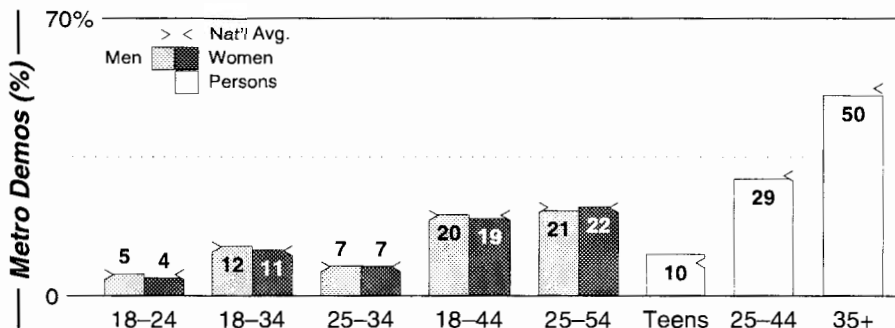

Biloxi-Gulfport-Pascagoula, MS (Cont.)

Metro Rank: **136** Pop: **353,308** Retail: **$2.832B** Gross Rev: **$10.2M** HH Inc: **$39,170** ↓

Calls	General Manager	Address, City, State ZIP	Phone	Fax	Owner Phone
WBSL-AM	Ira Hatchett	1190 Casino Magic Dr, Bay Saint Louis, MS 39520	228-467-1190	228-467-5295	228-467-7009
WCPR-FM	Steve Fehder	212 Debuys Rd, Biloxi, MS 39531	228-388-2001	228-388-1007	831-655-6350
WGCM-AMFM	Morgan Dowdy	PO Box 2369, Gulfport, MS 39505	228-832-5111	228-832-7699	228-896-5500
WJZD-FM	Rip Daniels	PO Box 6216, Gulfport, MS 39506	228-896-5307	228-896-5703	228-896-5307
WKNN-FM	Reggie Bates	PO Box 4606, Biloxi, MS 39535	228-388-2323	228-388-2362	
WLNF-FM	Buddy Baylor	PO Box 2369, Gulfport, MS 39505	228-604-4487	228-868-0095	228-896-5500
WMJY-FM	Reggie Bates	PO Box 4606, Biloxi, MS 39535	228-388-2323	228-388-2362	
WOSM-FM	Charles H. Cooper	4720 Radio Rd, Ocean Springs, MS 39564	228-875-9031	228-875-6461	228-875-9031
WQFX-AM	James Black	336 Rodenberg Ave, Biloxi, MS 39531	228-374-9739	228-374-5606	228-374-9739
WQYZ-FM	Greg Arnold	PO Box 4779, Biloxi, MS 39535	228-374-8800	228-872-0670	765-378-2080
WROA-AM	Morgan Dowdy	PO Box 2369, Gulfport, MS 39505	228-832-5111	228-832-7699	228-896-5500
WUJM-FM	Steve Fehder	212 Debuys Rd, Biloxi, MS 39531	228-388-2001	228-388-1007	831-655-6350
WVMI-AM	Gary Michiels	PO Box 1459, Biloxi, MS 39533	228-374-1570	228-374-1576	831-655-6350
WXBD-AM	Steve Fehder	212 Debuys Rd, Biloxi, MS 39531	228-388-2001	228-388-1007	831-655-6350
WXRG-FM	Steve Fehder	212 Debuys Rd, Biloxi, MS 39531	228-388-2001	228-388-1007	831-655-6350
WXYK-FM	Steve Fehder	212 Debuys Rd, Biloxi, MS 39531	228-388-2001	228-388-1007	831-655-6350
WZKX-FM	Morgan Dowdy	PO Box 2369, Gulfport, MS 39505	228-896-5500	228-896-3724	228-896-5500
WZZJ-AM	Kevin Grady	5115 Telephone Rd, Pascagoula, MS 39567	228-762-5683	228-762-1222	228-762-5683