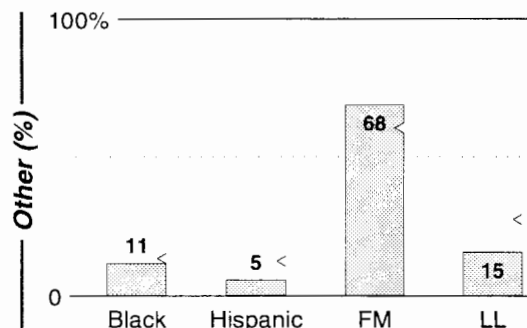

Oklahoma City (Cont.)

Metro Rank: **54** Pop: **1,051,546** Retail: **$10.761B** Gross Rev: **$44.3M** HH Inc: **$39,826** ↓

Calls	General Manager	Address, City, State ZIP	Phone	Fax	Owner Phone
KATT-FM	Larry Bastida	4045 NW 64th St Ste 600, Oklahoma City, OK 73116	405-848-0100	405-843-5288	702-804-5200
KEBC-AM	John Moen	101 NE 28th St, Oklahoma City, OK 73105	405-524-5999	405-521-0111	606-655-2267
KGFF-AM	Michael Dodson	PO Box 9, Shawnee, OK 74802	405-273-4390	405-275-4530	405-275-3121
KIRC-FM	Herman Jones	2 E Main St, Shawnee, OK 74801	405-878-1803	405-878-0162	405-878-0077
KJYO-FM	John Moen	PO Box 1000, Oklahoma City, OK 73101	405-840-5271	405-840-4025	606-655-2267
KKNG-FM	Don Boyles	5105 S Shields Blvd, Oklahoma City, OK 73129	405-632-6766	405-616-5505	405-632-6766
KKNG-AM	Chuck Freeny	5105 S Shields Blvd, Oklahoma City, OK 73129	405-616-5500	405-478-0199	405-632-6766
KKWD-FM	Larry Bastida	4045 NW 64th St Ste 600, Oklahoma City, OK 73116	405-848-0100	405-843-5288	702-804-5200
KMGL-FM	Vance Harrison Jr	PO Box 14818, Oklahoma City, OK 73113	405-478-5104	405-478-0448	412-875-9500
KOMA-AMFM	Vance Harrison Jr	PO Box 14818, Oklahoma City, OK 73113	405-794-4000	405-793-0514	412-875-9500
KQCV-AMFM	Paul Sublett	1919 N. Broadway, Oklahoma City, OK 73103	405-521-1414	405-521-1391	
KQSR-FM	John Moen	PO Box 1000, Oklahoma City, OK 73101	405-840-5271	405-840-4025	606-655-2267
KREF-AM	Mike Holt	2020 E Alameda, Norman, OK 73071	405-321-1400	405-321-6820	405-321-1400
KRXO-FM	Vance Harrison Jr	PO Box 14818, Oklahoma City, OK 73113	405-794-4000	405-793-0514	412-875-9500
KTLV-AM	Dale Williams	3336 SE 67th St, Oklahoma City, OK 73135	405-672-3886	405-672-5858	
KTOK-AM	John Moen	PO Box 1000, Oklahoma City, OK 73101	405-840-5271		606-655-2267
KTST-FM	John Moen	101 NE 28th St, Oklahoma City, OK 73105	405-528-5543	405-521-0111	606-655-2267
KTUZ-FM	Matthew Hollman	5105 S Shields Blvd, Oklahoma City, OK 73129	405-616-9900	405-616-0328	405-632-6766
KVSP-AM	Russell Perry	1528 NE 23rd St, Oklahoma City, OK 73111	405-425-4100	405-424-8811	405-424-4695
KXXY-FM	John Moen	101 NE 28th St, Oklahoma City, OK 73105	405-528-5543	405-524-5823	606-655-2267
KYIS-FM	Larry Bastida	4045 NW 64th St Ste 600, Oklahoma City, OK 73116	405-848-0100	405-843-5288	702-804-5200
KZUE-AM	Nancy Caldron	2715 S Radio Rd, El Reno, OK 73036	405-262-1460	405-262-1886	870-234-1079
WKY-AM	John Moen	PO Box 1000, Oklahoma City, OK 73101	405-840-5271		615-871-6776
WWLS-AMFM	Larry Bastida	4045 NW 64th St Ste 600, Oklahoma City, OK 73116	405-848-0100	405-843-5288	702-804-5200