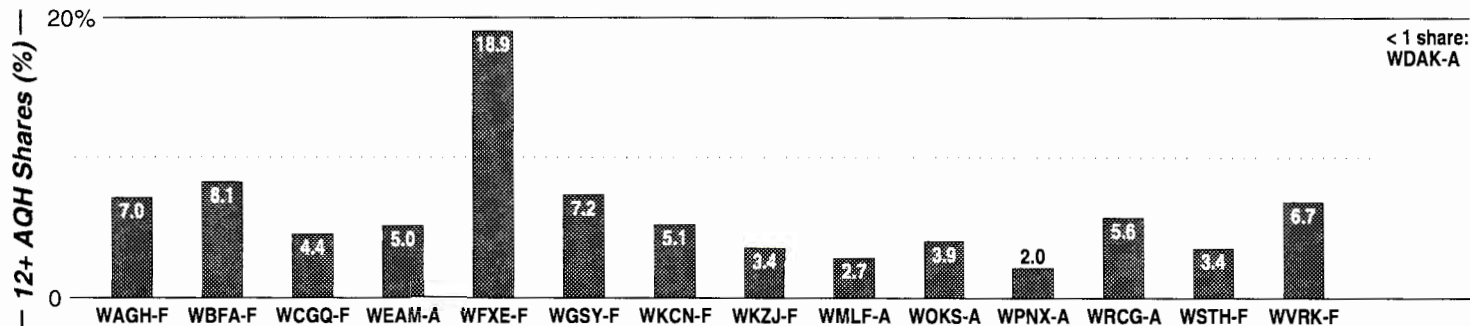

Calls	General Manager	Address, City, State ZIP	Phone	Fax	Owner Phone
WAGH-FM	Jim Martin	1501 13th Ave, Columbus, GA 31901	706-576-3000	706-576-3005	312-867-0091
WBFA-FM	Jim Martin	1501 13th Ave, Columbus, GA 31901	706-576-3000	706-576-3010	312-867-0091
WCGQ-FM	Chuck McClure Jr	1353 13th Ave, Columbus, GA 31901	706-327-1217	706-596-4600	706-327-1217
WDAK-AM	Jim Martin	1501 13th Ave, Columbus, GA 31901	706-576-3000	706-576-3005	312-867-0091
WEAM-AM	Charyn Cannon	1714 E 280 Byp, Phenix City, AL 36867	334-298-1590	334-298-7800	404-875-1110
WFXE-FM	Diane Tucker	PO Box 1998, Columbus, GA 31902	706-576-3565	706-576-3683	706-576-3565
WGSY-FM	Jim Martin	1501 13th Ave, Columbus, GA 31901	706-576-3000	706-576-3010	312-867-0091
WKCN-FM	Chuck McClure Jr	1353 13th Ave, Columbus, GA 31901	706-596-9000	706-660-4634	706-327-1217
WKZJ-FM	Diane Tucker	PO Box 699, Warm Springs, GA 31830	706-655-2228	706-655-2554	706-576-3565
WMLF-AM	Jim Martin	1501 13th Ave, Columbus, GA 31901	706-576-3000	706-576-3010	312-867-0091
WOKS-AM	Diane Tucker	PO Box 1998, Columbus, GA 31902	706-576-3565	706-576-3683	706-576-3565
WPNX-AM	Jim Martin	1501 13th Ave, Columbus, GA 31901	706-576-3000	706-576-3005	312-867-0091
WRCG-AM	Chuck McClure Jr	1353 13th Ave, Columbus, GA 31901	706-324-0338	706-596-4600	706-327-1217
WSTH-FM	Jim Martin	1501 13th Ave, Columbus, GA 31901	706-257-6704	706-576-3090	312-867-0091
WVRK-FM	Jim Martin	1501 13th Ave, Columbus, GA 31901	706-576-3000	706-576-3010	312-867-0091