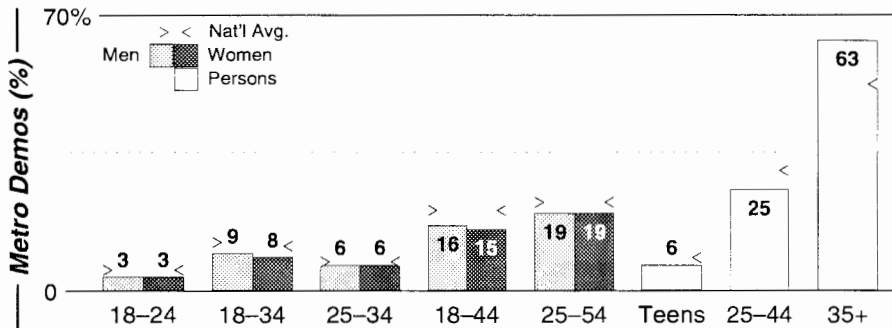

Ft. Pierce-Stuart-Vero Beach, FL

Metro Rank: **116** Pop: **423,692** Retail: **$4.605B** Gross Rev: **$9.6M** HH Inc: **$45,289** ↓