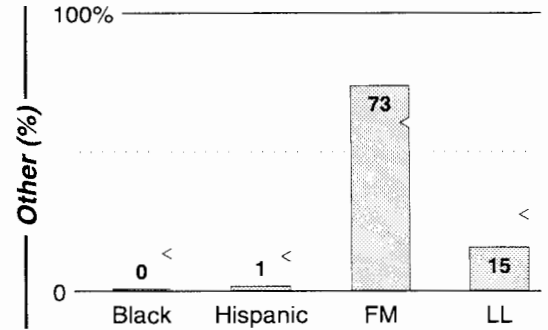

Wausau-Stevens Point, WI

Metro Rank: **158** Pop: **272,945** Retail: **$3.146B** Gross Rev: **$12.6M** HH Inc: **$42,606** ↓