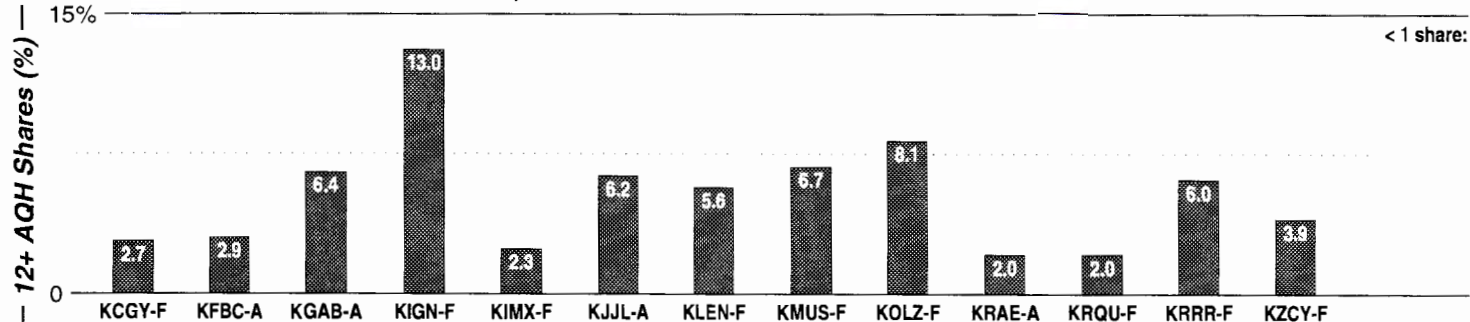

Contact Information	Calls	General Manager	Address, City, State ZIP	Phone	Fax	Owner Phone
	KCGY-FM	Andrew Hoefler	PO Box 1290, Laramie, WY 82073	307-745-4888	307-742-4576	
	KFBC-AM	David Montgomery	1806 Capitol Ave, Cheyenne, WY 82001	307-634-4461	307-632-8586	307-634-4461
	KGAB-AM	Craig Cochran	1912 Capitol Ave Ste 300, Cheyenne, WY 82001	307-632-4400	307-632-1818	606-655-2267
	KIGN-FM	Craig Cochran	1912 Capitol Ave Ste 300, Cheyenne, WY 82001	307-632-4400	307-632-1818	606-655-2267
	KIMX-FM	David Montgomery	302 S 2nd St Ste 203, Laramie, WY 82070	307-745-5208	307-745-8570	
	KJJL-AM	Lynn McCreary	110 E 17th St Ste 205, Cheyenne, WY 82001	307-635-8787	307-635-8788	307-635-8787
	KKWY-AM	Lynn McCreary	110 E 17th St Ste 205, Cheyenne, WY 82001	307-635-8787	307-635-8788	307-635-8787
	KLDI-AM	K.W. Graybow	308 A South Third Street, Laramie, WY 82070	307-745-7396	307-745-7397	307-733-2120
	KLEN-FM	Craig Cochran	1912 Capitol Ave Ste 300, Cheyenne, WY 82001	307-632-4400	307-632-1818	606-655-2267
	KMUS-FM	Craig Cochran	1912 Capital Ave #300, Cheyenne, WY 82001	307-632-4400	307-632-1818	606-655-2267
	KOLZ-FM	Craig Cochran	1912 Capitol Ave Ste 300, Cheyenne, WY 82001	307-632-4400	307-632-1818	606-655-2267
	KOWB-AM	Andrew Hoefler	PO Box 1290, Laramie, WY 82073	307-745-4888	307-742-4576	
	KRAE-AM	Tom Bauman	PO Box 189, Cheyenne, WY 82003	307-635-9100	307-638-8922	307-635-9100
	KRQU-FM	K.W. Graybow	308 A South Third Street, Laramie, WY 82070	307-745-7396	307-745-7397	307-733-2120
	KRRR-FM	Robert Rule	2232 Dell Range Blvd Ste 306, Cheyenne, WY 82009	307-637-7777	307-634-6464	307-778-9318
	KZCY-FM	Tom Bauman	PO Box 189, Cheyenne, WY 82003	307-638-8042	307-638-8922	307-635-9100