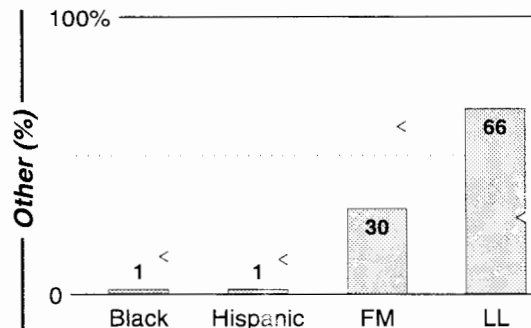

Portsmouth-Dover-Rochester, NH

Metro Rank: 117 Pop: 436,704 Retail: $5.761B Gross Rev: $16.2M HH Inc: $53,259 ↑