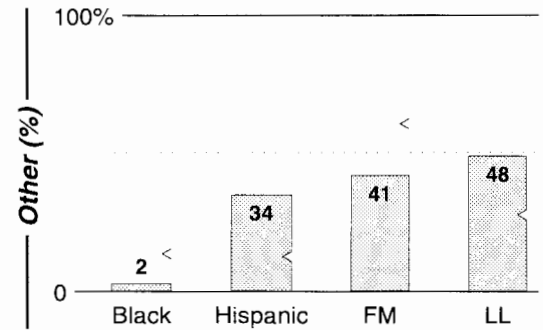

Oxnard - Ventura, CA

Metro Rank: **108** Pop: **471,018** Retail: **$4.285B** Gross Rev: **$11.5M** HH Inc: **$55,017** ↑