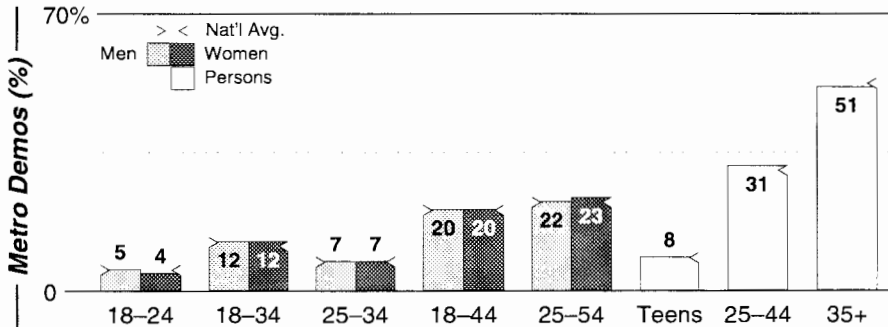

Chicago, IL (Cont.)

Metro Rank: **3** Pop: **8,708,325** Retail: **$87.802B** Gross Rev: **$536.7M** HH Inc: **$55,530** ↑

Calls	General Manager	Address, City, State ZIP	Phone	Fax	Owner Phone
WMAQ-AM	Rod Zimmerman	455 N Cityfront Plaza Dr Fl 6, Chicago, IL 60611	312-670-6767	312-245-6098	212-975-6500
WMBI-AM	Bruce Everhart	820 N La Salle Blvd, Chicago, IL 60610	312-329-4300	312-329-4468	312-329-4438
WMCW-AM	David Madison	PO Box 249, Harvard, IL 60033	815-943-7426	815-943-5120	309-734-9452
WMVP-AM	Zemira Jones	875 N Michigan Ave Ste 1510, Chicago, IL 60611	312-980-1000	312-440-9385	212-456-6118
WNDZ-AM	Tony Jacobs	401 N Wabash #608, Chicago, IL 60611	312-222-1305	312-222-1530	916-646-4000
WNIB-FM	Sonia Florian	1140 W Erie St, Chicago, IL 60622	312-633-9700	312-633-9710	312-633-9700
WNIZ-FM	Alfred Antlitz	2700 Sheridan Rd, Zion, IL 60099	847-746-1484	847-746-1485	312-633-9700
WNND-FM	Chuck Williams	1 Prudential Plz Ste 2780, Chicago, IL 60601	312-297-5100	312-297-5111	801-575-7572
WNTD-AM	Chris Brennan	1935 Techny Rd, Northbrook, IL 60062			305-463-5000
WNUA-FM	Ralph Sherman Jr.	444 N Michigan Ave Ste 300, Chicago, IL 60611	312-645-9550	312-645-9645	214-922-8700
WNVR-AM	Kent Gustafson	4320 Dundee Rd, Northbrook, IL 60062	847-498-3350	847-498-5743	773-588-6300
WNWI-AM	Sima Birach	934 W 138 St, Riverdale, IL 60827	708-201-9600	219-462-1080	248-557-3500
WOJO-FM	Jim Pagliai	625 N Michigan Ave Ste 300, Chicago, IL 60611	312-649-0105	312-664-2472	214-525-7700
WONX-AM	Ken Kovas	2100 Lee St, Evanston, IL 60202	847-475-1590		219-747-1511
WPNA-AM	Emily Leszczynski	408 S Oak Park Ave, Oak Park, IL 60302	708-524-9762	708-848-9220	773-286-0500
WRDZ-AM	Zemira Jones	190 N State St, Chicago, IL 60601	312-984-0890	312-577-5994	212-456-6118
WRMN-AM	Richard Jakle	14 Douglas Ave, Elgin, IL 60120	847-741-7700	847-888-4227	
WRZA-FM	Ricky Tatum	6012 South Pulaski Road, Chicago, IL 60629	773-767-1000	773-767-1100	916-646-4000
WSBC-AM	Mark Pinski	5625 N Milwaukee Ave, Chicago, IL 60646	773-792-1121		773-975-0400
WSCR-AM	Harvey Wells	4949 W Belmont Ave, Chicago, IL 60641	773-777-1700	773-777-5031	212-975-6500
WSPY-FM	Larry Nelson	1 Broadcast Center, Plano, IL 60545	630-552-8985	630-552-9300	630-552-1000
WTMX-FM	Drew Horowitz	1 Prudential Plz Ste 2700, Chicago, IL 60601	312-946-1019	312-946-4747	801-575-7572
WUBT-FM	Kathy Steinehour	875 N Michigan Ave Ste 4000, Chicago, IL 60611	312-255-5100	312-440-9143	214-922-8700
WUSN-FM	Steve Ennen	875 N Michigan Ave Ste 1310, Chicago, IL 60611	312-649-0099	312-664-3999	212-975-6500
WVAZ-FM	Donald Moore	800 S Wells St Ste 250, Chicago, IL 60607	312-360-9000	312-360-9070	214-922-8700
WVON-AM	M. Spann-Cooper	3350 South Kedzie Ave, Chicago, IL 60623	773-247-6200	773-247-5336	773-247-6200
WWCA-AM	Katrina Chase	645 Church St Ste 400, Norfolk, VA 23510	757-624-6500	757-624-6515	757-624-6500
WWHN-AM	Tornela Hawkins	10321 S Halsted St, Chicago, IL 60628	773-239-3100	773-239-9921	773-239-2300
WXCD-FM	Zemira Jones	190 N State St, Chicago, IL 60601	312-984-9923	312-984-5305	212-456-6118
WXLG-FM	Sheila O'Conner	3250 Belvidere Rd, Waukegan, IL 60085	847-336-7900	847-336-1523	312-204-9900
WXRD-FM	Marty Wielgos	6405 Olcott Ave Radio Center, Hammond, IN 46320	219-844-1230	219-989-8514	219-874-9467
WXRT-FM	Harvey Wells	4949 W Belmont Ave, Chicago, IL 60641	773-777-1700	773-777-5031	212-975-6500
WXXY-FM	Richard Marston	737 N Michigan Ave-Ste 1600, Chicago, IL 60611	312-573-9400	312-573-8058	914-592-1071
WYAA-FM	Taft Harris	PO Box 3003, Blue Bell, PA 19422	215-628-3500	219-933-0323	215-628-3500
WYBA-FM	Taft Harris	6336 Calumet Ave, Hammond, IN 46324	219-933-4455	219-933-0323	215-628-3500
WYCA-FM	Taft Harris	6336 Calumet Ave, Hammond, IN 46324	219-933-4455	219-933-0323	215-628-3500
WYKT-FM	Gary Wright	104 North Chicago, Joliet, IL 60432	815-727-9555	815-724-1025	847-438-8631
WYLL-FM	John Timm	PO Box 56889, Chicago, IL 60656	847-956-5030	847-956-5040	805-987-0400
WYPA-AM	John Bitting	401 N Wabash #608, Chicago, IL 60611	312-222-1305	312-922-6120	619-784-6900
WYXX-FM	Richard Marston	737 N Michigan Ave-Ste 1600, Chicago, IL 60611	312-573-9400	312-573-8058	914-592-1071
WZCH-FM	Ricky Tatum	6012 South Pulaski Road, Chicago, IL 60629	773-767-1000	773-767-1100	916-646-4000
WZSR-FM	Kira LaFord	8800 Rt 14, Crystal Lake, IL 60012	815-459-7000	815-459-7027	815-459-7000
WZVN-FM	George Stevens	6405 Olcott Ave Radio Center, Hammond, IN 46320	219-844-1230	219-989-8514	219-874-9467