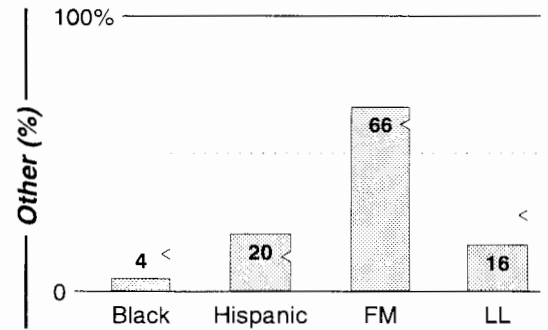

Phoenix, AZ (Cont.)

Metro Rank: **16** Pop: **2,924,485** Retail: **$34.176B** Gross Rev: **$166.0M** HH Inc: **$42,075** ↓