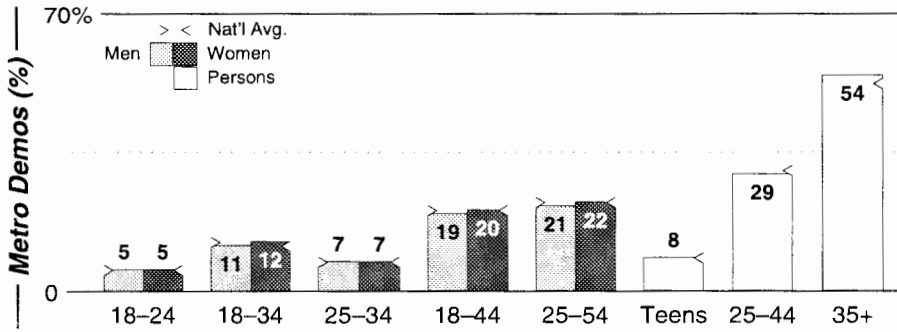

New Bedford-Fall River, MA

Metro Rank: **164** Pop: **254,662** Retail: **\$3.045B** Gross Rev: **\$5.3M** HH Inc: **\$42,818** ↓

Calls	FMT	City of License	Freq	PWR	HAAT	Combo	LMA	Rep	St	Owner	Acq	Price
WCTK	CTRY	New Bedford	98.1	47.0	509	a		D&R	46	Hall Communications	6610	
WFHN	CHR	Fairhaven	107.1	6.0 #	325	b		McGvn	89	Citadel Comm Corp	9910 p	g1
WHJY	AOR	Providence	94.1	50.0 #	456			Katz	66	AMFM Inc	9910 p	g
WJFD	ETHN	New Bedford	97.3	50.0	499			McGvn	49	Dinis, Edmund		
WSNE	AC	Taunton	93.3	30.0	620			Katz	66	AMFM Inc	9910 p	g
WWLI	AC	Providence	105.1	50.0	499			McGvn	48	Citadel Comm Corp	9707	g