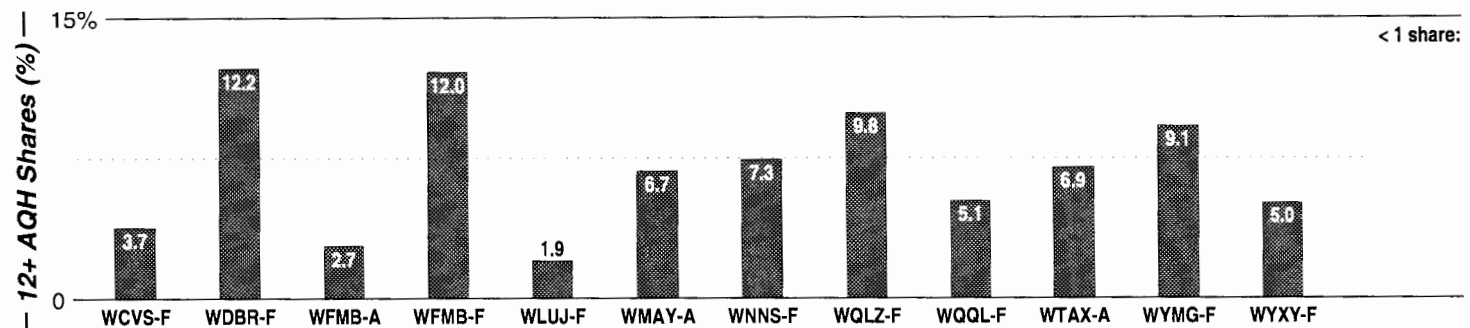

Calls	General Manager	Address, City, State ZIP	Phone	Fax	Owner Phone
WCVS-FM	Kevin O'Dea	PO Box 2989, Springfield, IL 62708	217-528-3033	217-528-5348	214-922-8700
WDBR-FM	Jack Swart	3501 East Sangamon Ave, Springfield, IL 62707	217-753-5400	217-753-7902	313-886-7070
WFMB-AMFM	Kevin O'Dea	PO Box 2989, Springfield, IL 62708	217-528-3033	217-528-5348	214-922-8700
WLLM-AM	Jack Swart	PO Box 190, Lincoln, IL 62656	217-735-2337	217-753-7902	313-886-7070
WLUJ-FM	Richard VanZandt	600 W. Mason Street, Springfield, IL 62702	217-528-2300	217-528-2400	217-632-2266
WMAY-AM	Tom Kushak	PO Box 460, Springfield, IL 62705	217-629-7077	217-629-7952	608-273-1000
WNNS-FM	Tom Kushak	PO Box 460, Springfield, IL 62705	217-629-7077	217-629-7952	608-273-1000
WQLZ-FM	Tom Kushak	PO Box 460, Springfield, IL 62705	217-629-7077	217-629-7952	608-273-1000
WQQL-FM	Jack Swart	3501 East Sangamon Ave, Springfield, IL 62707	217-753-5400	217-546-2794	313-886-7070
WTAX-AM	Jack Swart	3501 East Sangamon Ave, Springfield, IL 62707	217-753-5400	217-753-7902	313-886-7070
WYMG-FM	Jack Swart	3501 East Sangamon Ave, Springfield, IL 62707	217-753-5400	217-753-7902	313-886-7070
WYXY-FM	Jack Swart	3501 East Sangamon Ave, Springfield, IL 62707	217-753-5400	217-753-7902	313-886-7070