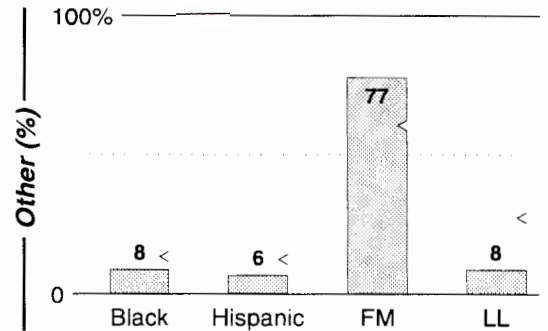

Wichita, KS (Cont.)

Metro Rank: **84** Pop: **558,800** Retail: **$5.663B** Gross Rev: **$30.3M** HH Inc: **$44,910** ↓

Calls	General Manager	Address, City, State ZIP	Phone	Fax	Owner Phone
KANR-FM	Dan D. Smith	746 N Maize Rd Ste 300, Wichita, KS 67212	316-721-6161	316-721-9191	316-688-5353
KAYY-FM	Steve Dorrell	746 N Maize Rd Ste 300, Wichita, KS 67212	316-721-6161	316-721-9191	610-660-5610
KCVW-FM	Jennifer Nolte	100 North Main Mezzanine, Hutchinson, KS 67501	316-663-0943	316-663-0913	913-642-7770
KDGS-FM	Bruce Adamek	746 N Maize Rd Ste 300, Wichita, KS 67212	316-721-6161	316-721-9191	610-660-5610
KEYN-FM	Jim Worthington	2120 N Woodlawn, Ste 352, Wichita, KS 67208	316-685-2121	316-685-3408	610-660-5610
KFDI-AMFM	Ken Fearnow	PO Box 1402, Wichita, KS 67201	316-838-9141	316-838-3607	414-332-9611
KFH-AM	Jim Worthington	2120 N Woodlawn, Ste 352, Wichita, KS 67208	316-685-2121	316-685-3408	610-660-5610
KICT-FM	Rick Betzen	1632 S. Maize Rd Ste 200, Wichita, KS 67212	316-722-5600	316-722-0722	414-332-9611
KJRG-AM	Gordon Anderson	PO Box 567, Newton, KS 67114	316-283-5150	316-284-2684	316-283-5150
KKRD-FM	Tim Link	2402 E 37th St North, Wichita, KS 67219	316-832-9600	316-832-0112	214-922-8700
KLLS-FM	Ken Fearnow	1632 S Maize Rd Ste 200, Wichita, KS 67209	316-721-5600	316-773-5310	414-332-9611
KMYR-AM	Terry Atherton	3337 W Central Ave, Wichita, KS 67203	316-942-2226	316-942-9314	316-942-3231
KNSS-AM	Jim Worthington	2120 N Woodlawn, Ste 352, Wichita, KS 67208	316-685-2121	316-685-3408	610-660-5610
KOEZ-FM	Gordon Anderson	PO Box 567, Newton, KS 67114	316-283-5150	316-284-2684	414-332-9611
KQAM-AM	Jim Worthington	2120 N Woodlawn, Ste 352, Wichita, KS 67208	316-685-2121	316-685-3408	610-660-5610
KRBB-FM	Tim Link	2402 E 37th St North, Wichita, KS 67219	316-832-9600	316-832-0443	214-922-8700
KRZZ-FM	Tim Link	2402 E 37th St North, Wichita, KS 67219	316-832-9600	316-832-0112	214-922-8700
KSGL-AM	Terry Atherton	3337 W Central Ave, Wichita, KS 67203	316-942-3231	316-942-9314	316-942-3231
KSRX-AM	Stan Tacker	1612 SE River Rd, El Dorado, KS 67042	316-320-1360	316-320-1360	918-629-1380
KTCM-FM	Tony Del Gardo	PO Box 315, Kingman, KS 67068	316-532-1190	316-838-8737	
KTLI-FM	John Pohlman	125 N Market St. #1900, Wichita, KS 67202	316-303-9999	316-303-9900	918-492-2660
KWSJ-FM	Jim Worthington	2120 N Woodlawn, Ste 352, Wichita, KS 67208	316-685-2121	316-685-3408	610-660-5610
KYQQ-FM	Ken Fearnow	1632 S Maize Rd Ste 200, Wichita, KS 67209	316-721-5600	316-773-5310	414-332-9611
KZSN-FM	Tim Link	2402 E 37th St North, Wichita, KS 67219	316-832-9600	316-832-0443	214-922-8700