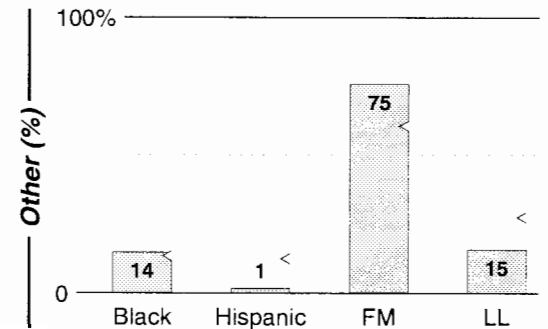

Chattanooga, TN (Cont.)

Metro Rank: **104** Pop: **464,712** Retail: **$5.507B** Gross Rev: **$22.6M** HH Inc: **$40,672** ↓