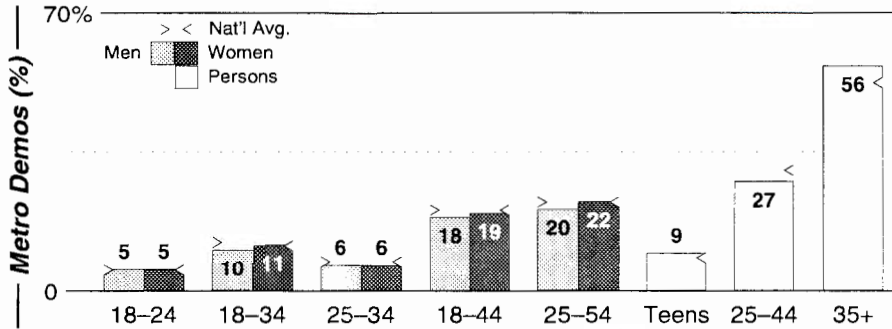

Huntington, WV - Ashland, KY (Cont.)

Metro Rank: **144** Pop: **313,073** Retail: **$3.097B** Gross Rev: **$12.2M** HH Inc: **$33,942** ↓

Calls	General Manager	Address, City, State ZIP	Phone	Fax	Owner Phone
WAMX-FM	Judy Jennings	PO Box 2288, Huntington, WV 25724	304-525-7788	304-525-6281	214-922-8700
WBVB-FM	Judy Jennings	PO Box 2288, Huntington, WV 25724	304-525-7788	304-525-6281	214-922-8700
WCMI-AM	Mike Kirtner	401 11th Street, Huntington, WV 25701	304-523-8401	304-523-4848	304-523-8401
WDGG-FM	Mike Kirtner	401 11th St Ste 200, Huntington, WV 25701	304-523-8401	304-523-4848	304-523-8401
WEMM-FM	Anita Jones	703 3rd Ave, Huntington, WV 25701	304-525-5141	304-525-0748	606-245-1000
WFXN-FM	Judy Jennings	PO Box 309, Ironton, OH 45638	740-532-1922	740-532-0137	214-922-8700
WGOH-AM	Francis Nash	PO Box 487, Grayson, KY 41143	606-474-5144	606-474-7777	606-474-5144
WHRD-AM	Judy Jennings	PO Box 2288, Huntington, WV 25724	304-525-7788	304-525-6281	214-922-8700
WIRO-AM	Judy Jennings	PO Box 309, Ironton, OH 45638	740-532-1922	740-532-0137	214-922-8700
WKEE-AMFM	Judy Jennings	PO Box 2288, Huntington, WV 25724	304-525-7788	304-525-6281	214-922-8700
WLGC-AMFM	Rob Scheibly	PO Box 685, Greenup, KY 41144	606-473-7377	606-473-5086	606-236-7106
WOKT-AM	Mike Collins	3027 Lester Ln, Ashland, KY 41102	606-928-3778	606-928-1659	606-928-3778
WPAY-AMFM	Frank Lewis	1009 Gallia St, Portsmouth, OH 45662	740-353-5176	740-353-1715	513-422-3625
WRVC-AMFM	Mike Kirtner	401 11th St Ste 200, Huntington, WV 25701	304-523-8401	304-523-4848	304-523-8401
WRYV-FM	John Pelletier	PO Box 661, Gallipolis, OH 45631	740-446-3543	740-446-3001	410-740-0250
WTCR-FM	Judy Jennings	PO Box 2288, Huntington, WV 25724	304-525-7788	304-525-6281	214-922-8700
WTCR-AM	Judy Jennings	9801 Radio Park Rd, Catlettsburg, KY 41129	606-739-8427	606-739-6009	214-922-8700
WUGO-FM	Francis Nash	PO Box 487, Grayson, KY 41143	606-474-5144	606-474-7777	606-474-5144
WZZW-AM	Judy Jennings	PO Box 2288, Huntington, WV 25724	304-525-7788	304-525-6281	214-922-8700