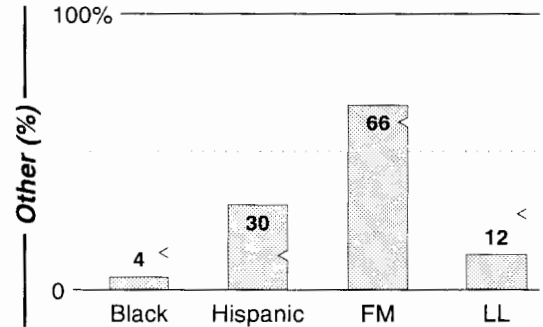

Tucson, AZ (Cont.)

Metro Rank: **61** Pop: **844,234** Retail: **$8.069B** Gross Rev: **$38.9M** HH Inc: **$37,291** ↓

Calls	General Manager	Address, City, State ZIP	Phone	Fax	Owner Phone
KCEE-AM	Debbie Wagner	3202 N Oracle Rd, Tucson, AZ 85705	520-618-2100	520-618-2135	214-922-8700
KCUB-AM	Jamie Slone	575 W Roger Rd, Tucson, AZ 85705	520-887-1000	520-887-6397	520-887-1000
KEVT-AM	Moses Herrera	5115 S 12th Ave, Tucson, AZ 85706	520-294-1030	520-294-9250	520-294-1030
KFFN-AM	Steve Wexler	3438 N Country Club Rd, Tucson, AZ 85716	520-795-1490	520-618-3155	414-332-9611
KFLT-AM	Lee Escobedo	PO Box 36868, Tucson, AZ 85740	520-797-3700	520-797-3375	520-742-6976
KFMA-FM	Jim Cooley	1920 W Copper, Tucson, AZ 85745	520-622-6711	520-884-0086	
KGMG-FM	Steve Wexler	3438 N Country Club Rd, Tucson, AZ 85716	520-795-1490	520-618-3155	414-332-9611
KGMS-FM	Doug Martin	3222 S Richey Blvd, Tucson, AZ 85713	520-790-2440	520-790-2937	520-790-2440
KGVY-AM	Bonnie Crystall	PO Box 767, Green Valley, AZ 85622	520-399-1000	520-399-9300	630-552-1000
KHYT-FM	Jamie Slone	575 W Roger Rd, Tucson, AZ 85705	520-887-1000	520-887-6397	520-887-1000
KIIM-FM	Jamie Slone	575 W Roger Rd, Tucson, AZ 85705	520-887-1000	520-887-6397	520-887-1000
KJLL-AM	Don Wiggins	4320 N Campbell, Ste 234, Tucson, AZ 85718	520-529-5865	520-529-9324	520-577-7496
KLPX-FM	Jim Cooley	1920 W Copper, Tucson, AZ 85745	520-622-6711	520-884-0086	
KMXZ-FM	Steve Wexler	3438 N Country Club Rd, Tucson, AZ 85716	520-795-1490	520-618-3155	414-332-9611
KNST-AM	Debbie Wagner	3202 N Oracle Rd, Tucson, AZ 85705	520-618-2100	520-618-2135	214-922-8700
KOAZ-FM	Jaime Slone	575 W Roger Rd, Tucson, AZ 85705	520-887-1000	520-325-3057	520-887-1000
KOHT-FM	Allen Herman	889 W El Puente Ln, Tucson, AZ 85713	520-623-6429	520-622-2680	323-851-2500
KQTL-AM	Raul Gamez	2955 E Broadway Blvd, Tucson, AZ 85716	520-628-1200	520-326-4927	520-628-2800
KRQQ-FM	Debbie Wagner	3202 N Oracle Rd, Tucson, AZ 85705	520-618-2100	520-618-2170	214-922-8700
KSAZ-AM	Phyllis Ehlinger	6381 E Grant Rd, Tucson, AZ 85715	520-298-6880	520-298-6077	520-298-6880
KTKT-AM	Jim Cooley	1920 W Copper, Tucson, AZ 85745	520-622-6711	520-884-0086	
KTUC-AM	Jamie Slone	575 W Roger Rd, Tucson, AZ 85705	520-887-1000	520-325-3057	520-887-1000
KTZR-AM	Allen Herman	889 W El Puente Ln, Tucson, AZ 85713	520-623-6429	520-622-2680	323-851-2500
KVOI-AM	Doug Martin	3222 S Richey Blvd, Tucson, AZ 85713	520-790-2440	520-790-2937	520-790-2440
KWFM-FM	Debbie Wagner	3202 N Oracle Rd, Tucson, AZ 85705	520-618-2100	520-618-2170	214-922-8700
KXEW-AM	Allen Herman	889 W El Puente Ln, Tucson, AZ 85713	520-623-6429	520-622-2680	323-851-2500
KZLZ-FM	Irma Almada	2959 E. Grant Rd., Tucson, AZ 85716	520-325-3054	520-325-3495	520-797-1008
KZPT-FM	Steve Wexler	3438 N Country Club Rd, Tucson, AZ 85716	520-795-1490	520-618-3155	414-332-9611