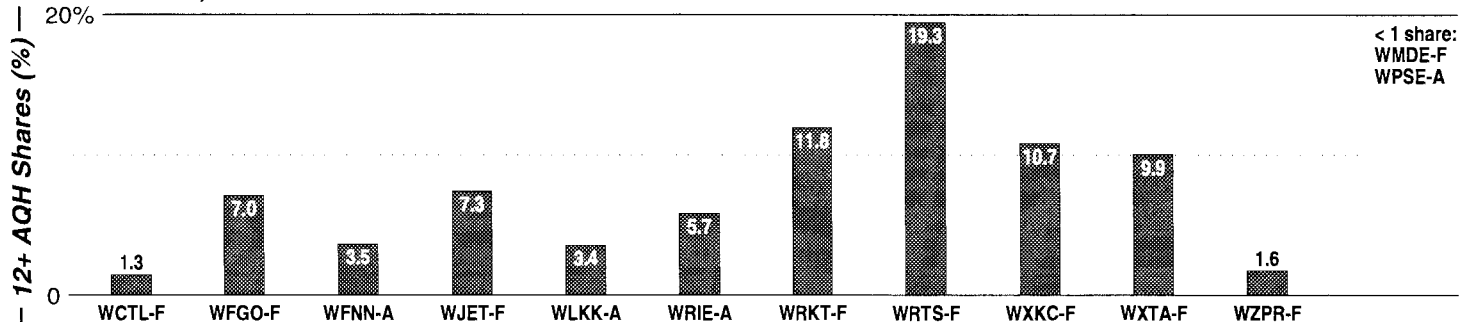

Calls	General Manager	Address, City, State ZIP	Phone	Fax	Owner Phone
WCTL-FM	Joel Natalie	10912 Peach St, Waterford, PA 16441	814-796-6000	814-796-3200	814-796-6000
WEYZ-AM	David Popovich	PO Box 4, Corry, PA 16407	814-664-8694	814-725-2559	814-664-8694
WFGO-FM	John Kanzius	4216 Sterrettania Rd, Erie, PA 16506	814-836-8000	814-836-8336	303-256-6222
WFNN-AM	Chris Hagerty	2953 W 12th St, Erie, PA 16505	814-835-5000	814-835-8395	303-256-6222
WJET-FM	John Kanzius	4216 Sterrettania Rd, Erie, PA 16506	814-836-8000	814-836-8336	303-256-6222
WLKK-AM	Chris Hagerty	2953 W 12th Street, Erie, PA 16505	814-456-7034	814-835-8395	303-256-6222
WMDE-FM	Gary Gunton	Downtown Mall Box 397, Meadville, PA 16335	814-724-1111	814-333-9628	814-724-1111
WMGW-AM	Gary Gunton	Downtown Mall Box 397, Meadville, PA 16335	814-724-1111	814-333-9628	814-724-1111
WPSE-AM	Ron Slomski	Penn St-Behrend 5091 StationRd, Erie, PA 16563	814-898-6495		814-898-6495
WRIE-AM	Gary Spurgeon	471 Robinson Road W, Erie, PA 16509	814-868-5355	814-868-1876	606-292-0030
WRKT-FM	Richard Rambaldo	1 Broadcast Park, North East, PA 16428	814-725-4000	814-725-6900	303-256-6222
WRTS-FM	Richard Rambaldo	1 Broadcast Park, North East, PA 16428	814-725-4000	814-725-1111	303-256-6222
WWCB-AM	David Popovich	PO Box 4, Corry, PA 16407	814-664-8694	814-664-8695	814-664-8694
WXKC-FM	Gary Spurgeon	471 Robinson Road W, Erie, PA 16509	814-868-5355	814-868-1876	606-292-0030
WXTA-FM	Gary Spurgeon	471 Robinson Road W, Erie, PA 16509	814-868-5355	814-864-1876	606-292-0030
WZPR-FM	Gary Gunton	Downtown Mall Box 397, Meadville, PA 16335	814-724-1111	814-333-9628	814-724-1111