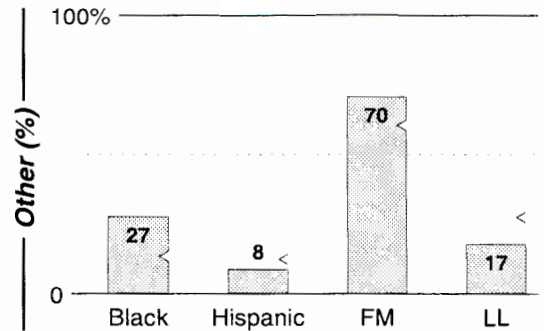

Washington, DC (Cont.)

Metro Rank: **9** Pop: **4,387,538** Retail: **$47.990B** Gross Rev: **$326.1M** HH Inc: **$63,007** ↑