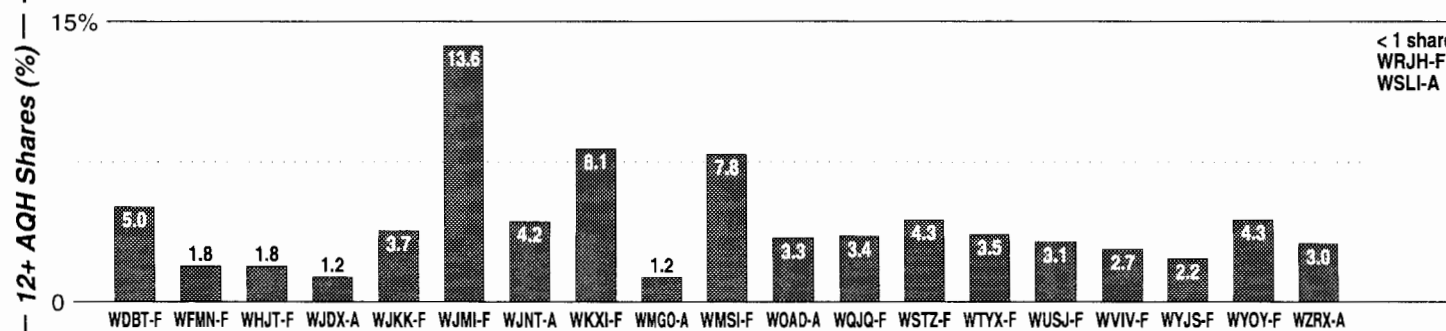

Jackson, MS (Cont.)

Metro Rank: **118** Pop: **438,511** Retail: **$4.777B** Gross Rev: **$20.8M** HH Inc: **$45,099** ↓