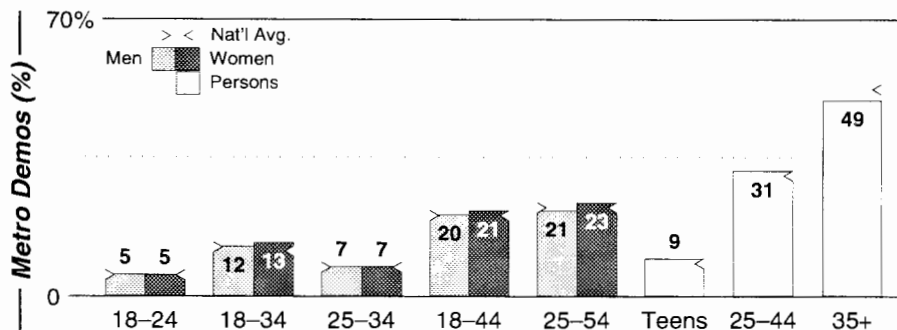

Jackson, MS (Cont.)

Metro Rank: **118** Pop: **438,511** Retail: **$4.777B** Gross Rev: **$20.8M** HH Inc: **$45,099** ↓

Calls	General Manager	Address, City, State ZIP	Phone	Fax	Owner Phone
WDBT-FM	Kenneth Windham	1375 Beasley Rd, Jackson, MS 39206	601-982-1062	601-362-1905	214-922-8700
WFMN-FM	Paul Galtelli	6310 I-55 N, Jackson, MS 39211	601-957-1700	601-956-5228	601-957-1700
WGNG-FM	Ruben Hughes	PO Box 1801, Greenwood, MS 38935	601-453-1646	601-453-7002	601-453-1643
WHJT-FM	Matt Rumselt	PO Box 4048, Clinton, MS 39058	601-925-3458	601-924-4506	601-925-3458
WIIN-AM	Dick O'Neil	265 Highpoint Dr, Ridgeland, MS 39157	601-956-0102	601-978-3980	601-693-2661
WJDX-AM	Kenneth Windham	1375 Beasley Rd, Jackson, MS 39206	601-982-1062	601-362-1905	214-922-8700
WJKK-FM	Dick O'Neil	265 Highpoint Dr, Ridgeland, MS 39157	601-956-0102	601-978-3980	601-693-2661
WJMI-FM	Kevin Webb	731 S Pear Orchard Rd Ste 27, Ridgeland, MS 39157	601-957-1300	601-956-0516	212-592-0411
WJNS-FM	Essie Riley	916 Foley St # B, Jackson, MS 39202	601-355-2518	601-944-1450	757-622-4600
WJNT-AM	Thena Gunn	1985 Lakeland Dr Ste 212, Jackson, MS 39216	601-366-1150	601-366-1627	601-366-1150
WJXN-AMFM	Essie Riley	916 Foley St # B, Jackson, MS 39202	601-355-2518	601-944-1450	901-375-9324
WKXI-AMFM	Kevin Webb	731 S Pear Orchard Rd Ste 27, Ridgeland, MS 39157	601-957-1300	601-956-0516	212-592-0411
WMGO-AMFM	Jerry Lousteau	PO Box 182, Canton, MS 39046	601-859-2373	601-859-2664	601-859-2373
WMSI-FM	Kenneth Windham	1375 Beasley Rd, Jackson, MS 39206	601-982-1062	601-362-1905	214-922-8700
WOAD-AM	Kevin Webb	731 S Pear Orchard Rd Ste 27, Ridgeland, MS 39157	601-957-1300	601-956-0516	212-592-0411
WONG-AM		504 Broadway #717, Gary, IN 46402			219-885-7744
WPBQ-AM	Don Brady	PO Box 952, Jackson, MS 39205	601-932-1243	601-355-1069	512-394-6959
WQJQ-FM	Kenneth Windham	1375 Beasley Rd, Jackson, MS 39206	601-982-1062	601-362-1905	214-922-8700
WRJH-FM	June Harris	Box 145, Brandon, MS 39043	601-825-5045		
WRKN-AM	June Harris	Box 145, Brandon, MS 39043	601-825-5045		601-825-5045
WSLI-AM	Russ Robinson	PO Box 507, Clinton, MS 39060	601-923-2711	601-922-8311	606-655-2267
WSTZ-FM	Kenneth Windham	1375 Beasley Rd, Jackson, MS 39206	601-982-1062	601-362-8270	214-922-8700
WTWZ-AM	Terry E. Wood	4611 Terry Rd Ste C, Jackson, MS 39212	601-346-0074	601-346-0896	601-346-0074
WTYX-FM	Marshall McGee	222 Beasley Rd, Jackson, MS 39206	601-957-3000	601-956-0370	601-957-3000
WUSJ-FM	Dick O'Neil	265 Highpoint Dr, Ridgeland, MS 39157	601-956-0102	601-978-3980	601-693-2661
WVIV-FM	Marshall McGee	222 Beasley Rd, Jackson, MS 39206	601-957-3000		601-957-3000
WWDF-AM	Essie Riley	1018 N Flowood Dr Ste A, Flowood, MS 39208	601-932-4848	601-944-1450	757-622-4600
WYJS-FM	Kevin Webb	102 Business Park Dr Ste F, Richland, MS 39157	601-956-9800	601-956-4145	212-592-0411
WYOY-FM	Dick O'Neil	265 Highpoint Dr, Ridgeland, MS 39157	601-956-0102	601-978-3980	601-693-2661
WZRX-AM	Carl Haynes	PO Box 820523, Vicksburg, MS 39182	601-981-9080	601-981-9093	214-922-8700