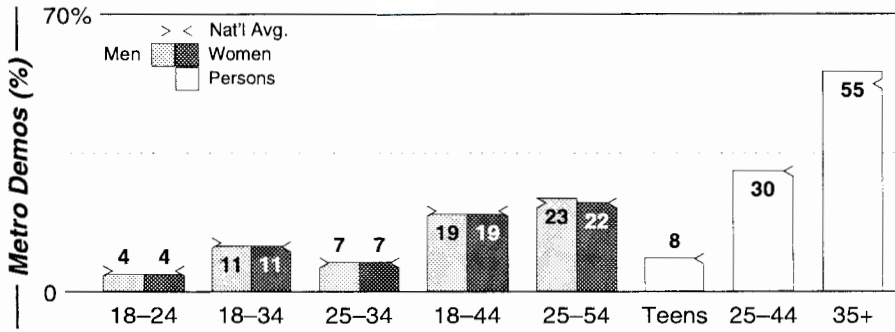

Winchester, VA

Metro Rank: **218** Pop: **160,604** Retail: **$1.669B** Gross Rev: **$7.8M** HH Inc: **$38,756** ↓