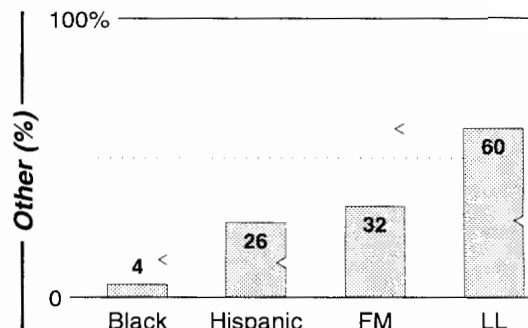

San Jose

Metro Rank: **27** Pop: **1,752,600** Retail: **$20.106B** Gross Rev: **$47.1M** HH Inc: **$67,890** ↑

Calls	FMT	City of License	Freq	PWR	HAAT	Combo	LMA	Rep	St	Owner	Acq	Price	
KARA	OLD	Santa Clara	105.7	50.0	499	b		Alied	64	Empire Bcstg Corp	7207		
KBAY	AC	Gilroy	94.5	30.0	587	d		McGvn	70	Infinity Bcstg	9805	g1	
KBRG	SPAN	San Jose	100.3	14.5	2579	d		CSM	63	Entravision Comm Co	9912	p g1	
KCNL	ROCK	Fremont	104.9	5.7	338	g		McGvn	70	Chase Radio Partners	0003	p g2	
KDFC	CLAS	San Francisco	102.1	33.0	1047	e		47	Bonneville Int'l	9707		c3	
KEZR	AC	San Jose	106.5	50.0	430	d		Crstl	67	Infinity Bcstg	9805		g
KFFG	AOR	Los Altos	97.7	1.6	433			Estmn	60	Susquehanna Radio	9510	8,000	
KFFG	AAA	San Francisco	104.5	7.1	1506	a		Estmn	63	Susquehanna Radio	8312	4,500	
KRTY	CTRY	Los Gatos	95.3	0.9	860	b		Alied	66	Empire Bcstg Corp	9212	3,310	
KSJO	AOR	San Jose	92.3	50.0	466	g		McGvn	46	Chase Radio Partners	0003	p g2	
KSQQ	ETHN	Morgan Hill	96.1	4.7	157				90	Coyote Comm Inc			
KUFX	AOR	San Jose	98.5	12.5	879	g		Infy	59	Chase Radio Partners	0003	p g2	
KZOL	SPAN	Santa Cruz	99.1	1.1	2612			KatzH	61	Hispanic Bcstg Corp	9702		g

Calls	FMT	City of License	Freq	Day	Night	Combo	LMA	Rep	St	Owner	Acq	Price
KAZA	SPAN	Gilroy	1290	5.0	0.00			KatzH	57	Radio Fiesta	7305	
KBZS	NEWS	Palo Alto	1220	5.0	0.15	e			47	In Radio License LLC	9904	c3
KLIV	NEWS	San Jose	1590	5.0	5.00	b		Alied	46	Empire Bcstg Corp	6707	
KLOK	SPAN	San Jose	1170	50.0	5.00	c		CSM	46	Entravision Comm Co	9912	p g4
KSJX	ETHN	San Jose	1500	10.0	5.00		1		48	Multicultural Bcstg	9803	g
KTCT	SPRT	San Mateo	1050	50.0	10.00			KatzH	46	Susquehanna Radio	9710	14,500
KVVN	ETHN	Santa Clara	1430	1.0	2.50			D&R	64	Inner City Bcstg	9704	2,200
KZSF	SPAN	San Jose	1370	3.6	3.60	f	2	Alied	47	Z-Spanish Media Corp	9806	g
KZSJ	ETHN	San Martin	1120	5.0	0.15	f	2	Lotus	96	Z-Spanish Media Corp	9806	p st