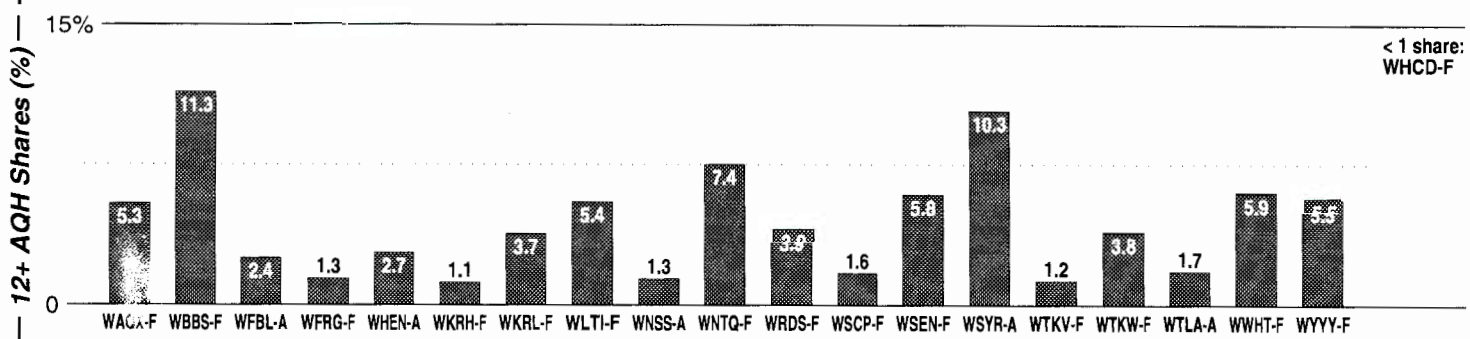

Syracuse, NY (Cont.)

Metro Rank: **75** Pop: **648,396** Retail: **$5.768B** Gross Rev: **$30.7M** HH Inc: **$39,651** ↓