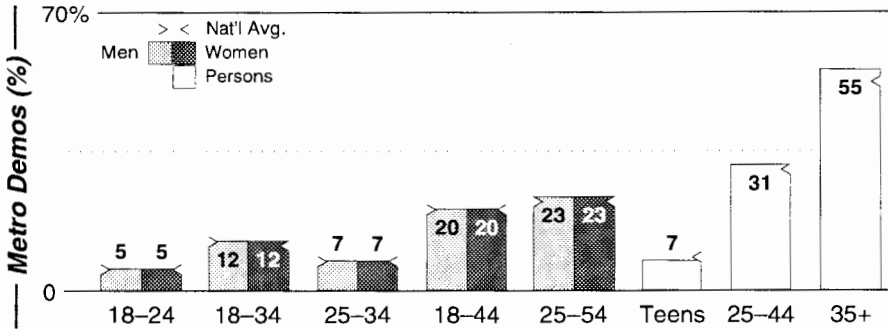

Hartford-New Britain-Middletown (Cont.)

Metro Rank: **44** Pop: **1,140,800** Retail: **$12.285B** Gross Rev: **$74.8M** HH Inc: **$56,433** ↑