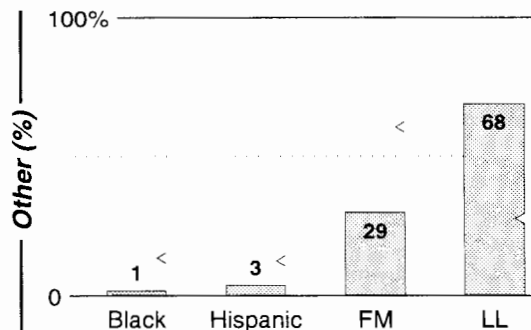

Sussex, NJ

Metro Rank: **239** Pop: **144,850** Retail: **$1.200B** Gross Rev: **$4.5M** HH Inc: **$61,652** ↑

Calls	FMT	City of License	Freq	PWR	HAAT	Combo	LMA	Rep	St	Owner	Acq	Price
WHCY	CTRY	Blairstown	106.3	0.4	860	a		Katz	73	Nassau Bcstg Ptrs LP	9602	1,925
WNNJ	HITS	Newton	103.7	2.3	892	a		Katz	61	Nassau Bcstg Ptrs LP	9608	4,500 c1
WSUS	AC	Franklin	102.3	0.6	745	a		Katz	65	Nassau Bcstg Ptrs LP	9706	5,000

Calls	FMT	City of License	Freq	Day	Night	Combo	LMA	Rep	St	Owner	Acq	Price
WNNJ	NOST	Newton	1360	2.0 #	0.02	a		Katz	53	Nassau Bcstg Ptrs LP	9608	c1

General Manager	Address, City, State ZIP	Phone	Fax	Owner Phone
FM Rick Musselman	33 Newton Sparta Rd, Newton, NJ 07860	973-383-3400	973-383-2432	609-452-9696
MFM Rick Musselman	33 Newton Sparta Rd, Newton, NJ 07860	973-383-3400	973-383-2432	609-452-9696
FM Rick Musselman	33 Newton Sparta Rd, Newton, NJ 07860	973-827-2525	973-827-5772	609-452-9696