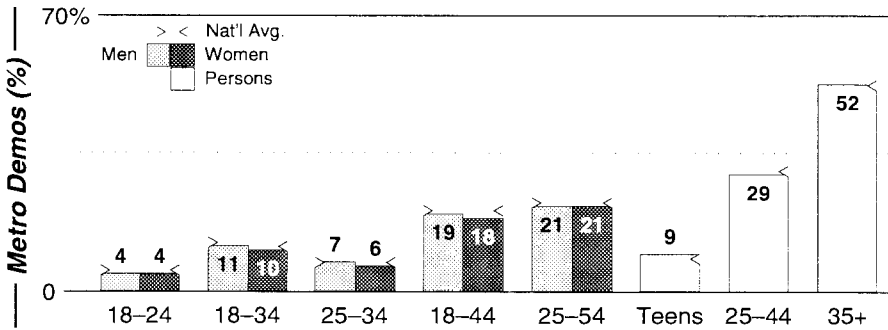

Muskegon, MI

Metro Rank: **217** Pop: **168,606** Retail: **$1.600B** Gross Rev: **$3.4M** HH Inc: **$37,081** ↓