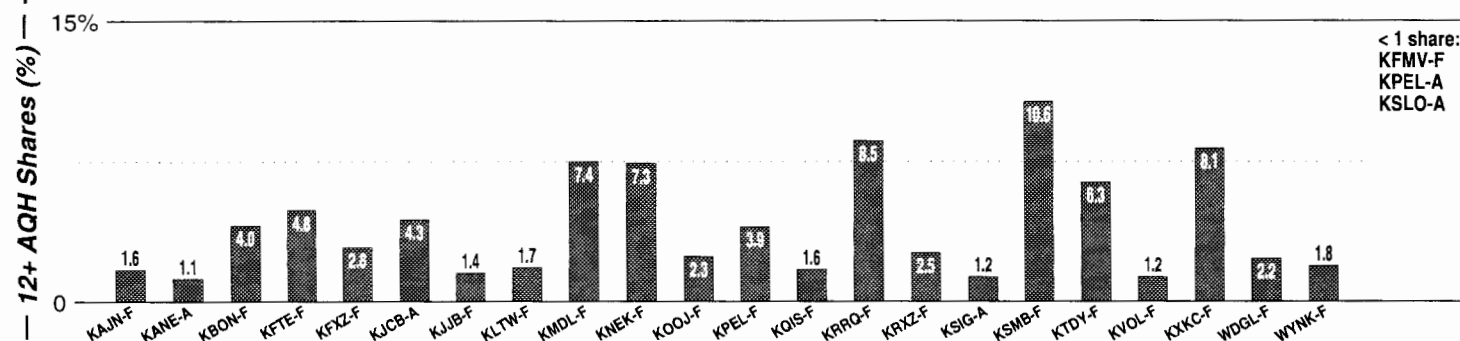

Lafayette, LA (Cont.)

Metro Rank: **100** Pop: **503,586** Retail: **$5.223B** Gross Rev: **$14.4M** HH Inc: **$36,960** ↓