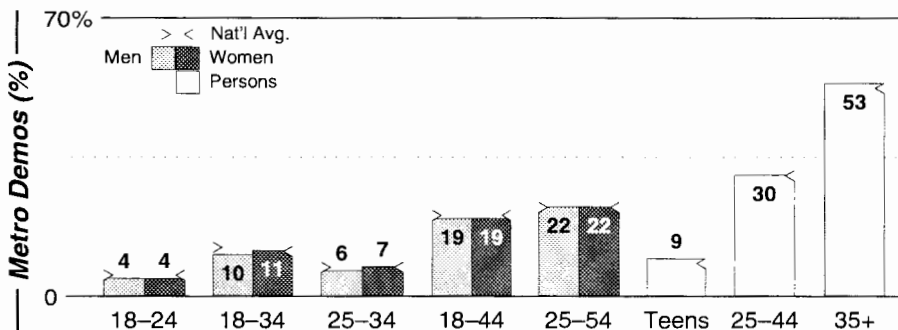

Billings, MT

Metro Rank: **245** Pop: **126,553** Retail: **$1.658B** Gross Rev: **$6.7M** HH Inc: **$39,197** ↓