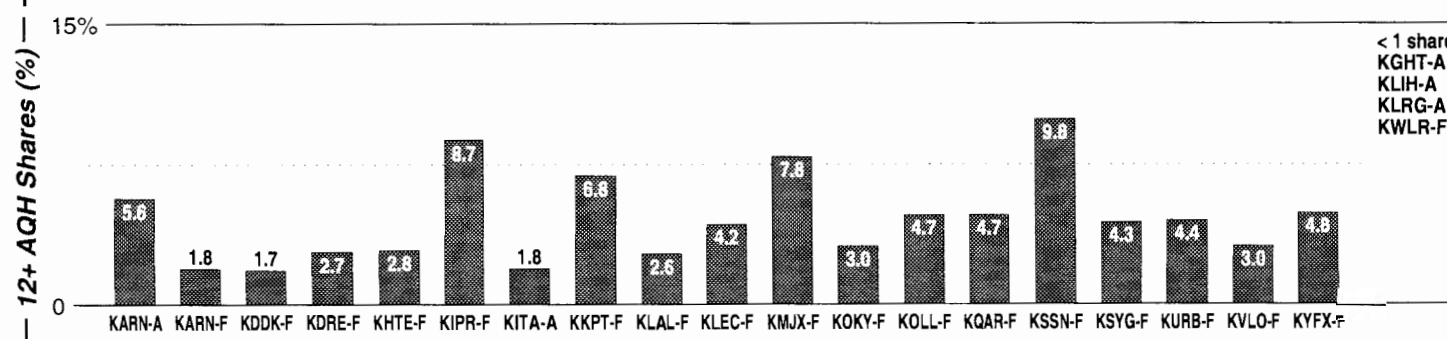

Calls	General Manager	Address, City, State ZIP	Phone	Fax	Owner Phone
KAAY-AM	Jim Beard	700 Wellington Hills Rd, Little Rock, AR 72211	501-401-0200	501-401-0367	702-804-5200
KARN-AMFM	Jim Beard	700 Wellington Hills Rd, Little Rock, AR 72211	501-401-0200	501-401-0367	702-804-5200
KAWW-FM	Gordon Heiges	1 Shackelford Dr Ste 400, Little Rock, AR 72211	501-219-2400	501-219-1210	501-219-2400
KBBL-AM	Gordon Heiges	1 Shackelford Dr Ste 400, Little Rock, AR 72211	501-219-2400	501-219-1210	501-219-2400
KCON-AM	Monty Rowell	PO Box U-5145, Univ. of C Ark, Conway, AR 72035	501-450-3326	501-450-5874	501-450-3326
KDDK-FM	John Signaigo	8114 Cantrell Rd, Little Rock, AR 72227	501-227-9696	501-228-9547	606-655-2267
KDRE-FM	Gordon Heiges	1 Shackelford Dr Ste 400, Little Rock, AR 72211	501-219-2400	501-219-1210	901-375-9324
KGHT-AM	Jim Schmidt	10000 Warden Rd, North Little Rock, AR 72120	501-985-0880	501-985-0260	417-581-5595
KHTE-FM	Gordon Heiges	1 Shackelford Dr Ste 400, Little Rock, AR 72211	501-219-2400	501-219-1210	501-219-2400
KIPR-FM	Jim Beard	700 Wellington Hills Rd, Little Rock, AR 72211	501-401-0200	501-401-0367	702-804-5200
KITA-AM	Reg Robinson	723 W 14th St, Little Rock, AR 72202	501-375-1440	501-375-0947	501-375-1440
KJBN-AM	Veronica Gulley	1800 Maple St, North Little Rock, AR 72114	501-791-1000	501-791-7121	501-791-7373
KKPT-FM	Ron Collar	2400 Cottondale Ln, Little Rock, AR 72202	501-664-9410	501-664-5871	
KKRN-FM	Jim Beard	700 Wellington Hills Rd, Little Rock, AR 72211	501-661-7500	501-661-7620	702-804-5200
KLAL-FM	Jim Beard	700 Wellington Hills Rd, Little Rock, AR 72211	501-663-0092	501-401-0374	702-804-5200
KLEC-AMFM	Gordon Heiges	1 Shackelford Dr Ste 400, Little Rock, AR 72211	501-219-2400	501-219-1210	501-219-2400
KLIH-AM	Jim Beard	700 Wellington Hills Rd, Little Rock, AR 72211	501-401-0200	501-401-0367	702-804-5200
KLRG-AM	Darryl White	1403 N Main, North Little Rock, AR 72114	501-376-1063	501-374-6381	757-622-4600
KMJX-FM	John Signaigo	314 Main St, North Little Rock, AR 72114	501-372-7740	501-374-0808	606-655-2267
KMTL-AM	George Domeresse	PO Box 6460, North Little Rock, AR 72124	501-835-1554		501-835-1554
KOKY-FM	Jim Beard	700 Wellington Hills Rd, Little Rock, AR 72211	501-401-0200	501-401-0367	702-804-5200
KOLL-FM	John Signaigo	8114 Cantrell Rd, Little Rock, AR 72227	501-227-9696	501-228-9547	606-655-2267
KQAR-FM	John Signaigo	314 Main St, North Little Rock, AR 72114	501-372-7740	501-372-7787	606-655-2267
KRNN-AM	Jim Beard	700 Wellington Hills Rd, Little Rock, AR 72211	501-401-0200	501-401-0367	
KSSN-FM	John Signaigo	8114 Cantrell Rd, Little Rock, AR 72227	501-227-9696	501-228-9547	606-655-2267
KSYG-FM	Hal Smith	2400 Cottondale Ln, Little Rock, AR 72202	501-664-9410	501-664-5871	
KURB-FM	Jim Beard	700 Wellington Hills Rd, Little Rock, AR 72211	501-221-0100	501-401-0366	702-804-5200
KVLO-FM	Jim Beard	700 Wellington Hills Rd, Little Rock, AR 72211	501-221-0100	501-221-3291	702-804-5200
KWLR-FM	Jerry White	10301 Maumelle Blvd, Maumelle, AR 72113	501-812-9700	501-812-9690	901-375-9324
KYFX-FM	Loretta Lever	415 N McKinley St Ste 610, Little Rock, AR 72205	501-666-9499	501-666-9699	501-666-9499