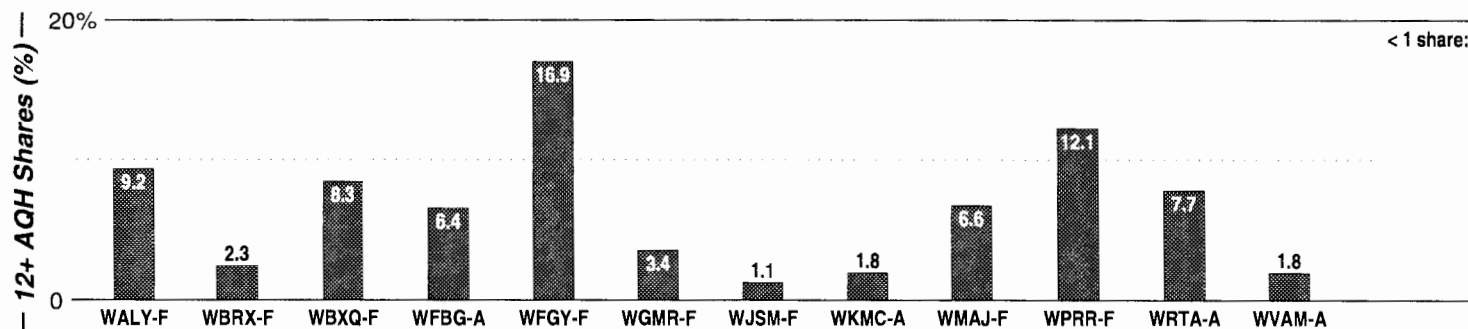

Calls	General Manager	Address, City, State ZIP	Phone	Fax	Owner Phone
WALY-FM	Carol Logan	1 Forever Dr, Hollidaysburg, PA 16648	814-944-2221	814-946-1411	814-941-9800
WBRX-FM	Diane Boslet	4000 5th Ave, Altoona, PA 16602	814-944-9344	814-944-9350	
WBXQ-FM	Diane Boslet	4000 5th Ave, Altoona, PA 16602	814-944-9320	814-944-9350	814-944-9320
WFBG-AM	Carol Logan	1 Forever Dr, Hollidaysburg, PA 16648	814-943-1136	814-943-2754	814-941-9800
WFGY-FM	Carol Logan	1 Forever Dr, Hollidaysburg, PA 16648	814-943-1136	814-943-2754	814-941-9800
WJSM-AMFM	Larry S. Walters	RR 2 Box 87, Martinsburg, PA 16662	814-793-2188	814-793-9727	814-793-2188
WKMC-AM	Mike Martin	1345 S Main St, Roaring Spring, PA 16673	814-224-7501	814-224-7504	814-238-0792
WMAJ-FM	Carol Logan	1 Forever Dr, Hollidaysburg, PA 16648	814-943-1136	814-943-2754	814-941-9800
WPRR-FM	Mike McGann	2727 West Albert Dr, Altoona, PA 16602	814-944-9456	814-944-0250	814-944-9456
WRTA-AM	John Piccirillo	PO Box 272, Altoona, PA 16603	814-943-6112	814-944-9782	814-943-6112
WTRN-AM	Cary H. Simpson	PO Box 247, Tyrone, PA 16686	814-684-3200	814-684-1220	814-238-0792
WVAM-AM	Mike McGann	2727 West Albert Dr, Altoona, PA 16602	814-944-9456	814-944-0250	814-944-9456