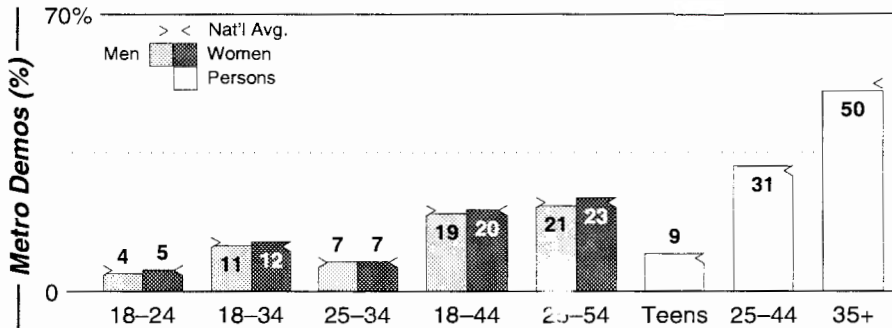

New Orleans (Cont.)

Metro Rank: **41** Pop: **1,262,200** Retail: **$12.994B** Gross Rev: **$59.6M** HH Inc: **$41,669** ↓

Calls	General Manager	Address, City, State ZIP	Phone	Fax	Owner Phone
KGLA-AM	Ernesto Schweikert	PO Box 428, Marrero, LA 70073	504-347-8492	504-340-4737	
KKND-FM	Earnest James	929 Howard Ave, New Orleans, LA 70113	504-679-7300	504-679-7345	606-655-2267
KKNO-AM	Lois Blakes	980 Avenue A, Marrero, LA 70072	504-347-7775	504-347-7440	504-347-7775
KLRZ-FM	Jerry Gisclair	PO Box 1350, Larose, LA 70373	504-798-7792	504-798-7793	504-798-7788
KMEZ-FM	Tom Kennedy	201 St Charles Ste 201, New Orleans, LA 70170	504-581-7002	504-566-4857	336-774-3199
KUMX-FM	Earnest James	929 Howard Ave, New Orleans, LA 70113	504-679-7300	504-679-7345	606-655-2267
WALO-FM	Tom DiBacco	3067 E Causeway Approach, Mandeville, LA 70448	504-626-4483	504-626-1815	850-230-5855
WASO-AM	Robert Namer	3313 Kingman Street, Metairie, LA 70006	504-888-8255	504-888-8329	504-888-8255
WBOK-AM	Annette Pete	1639 Gentilly Blvd, New Orleans, LA 70119	504-943-4600	504-944-4662	757-622-4600
WVNO-AM	Tom Kennedy	201 St Charles Ste 201, New Orleans, LA 70170	504-581-7002	504-566-4857	336-774-3199
WVNO-AMFM	Sid Levet IV	PO Box 5905, Metairie, LA 70009	504-831-8811	504-831-8885	504-831-8811
WVNO-FM	Craig Jacobus	3525 N Causeway Blvd Ste 1053, Metairie, LA 70002	504-834-9587	504-833-8560	610-660-5610
WVNO-AM	Elsie Mendez	111 Veterans Blvd Ste 1800, Metairie, LA 70005	504-834-9292	504-838-7700	504-834-9292
WVNO-AM	Charles Travis	111 Veterans Blvd Ste 1800, Metairie, LA 70005	504-834-9292	504-838-7700	504-834-9292
WVNO-AM	Dirk Hofman	2410 N Causeway Blvd, Mandeville, LA 70471	504-674-3456	504-674-3360	225-383-0355
WVNO-AM	Craig Jacobus	3525 N Causeway Blvd Ste 1053, Metairie, LA 70002	504-834-9587	504-833-8560	610-660-5610
WVNO-AM	Gayril Gibson	401 Whitney Ave Ste 160, Gretna, LA 70056	504-362-9800	504-362-5541	303-759-8481
WVNO-AM	Craig Jacobus	3525 N Causeway Blvd Ste 1053, Metairie, LA 70002	504-834-9587	504-833-8560	610-660-5610
WVNO-AM	Earnest James	929 Howard Ave, New Orleans, LA 70113	504-679-7300	504-679-7345	606-655-2267
WVNO-AM	Earnest James	2228 Gravier St, New Orleans, LA 70119	504-827-6000	504-827-6048	606-655-2267
WVNO-AM	Earnest James	2228 Gravier St, New Orleans, LA 70119	504-827-6000	504-827-6046	606-655-2267
WVNO-AM	Tom Kennedy	201 St Charles Ste 201, New Orleans, LA 70170	504-581-7002	504-566-4857	336-774-3199
WVNO-AM	William Ainsworth	1001 Howard Ave Ste 4304, New Orleans, LA 70113	504-527-0800	504-527-0881	
WVNO-AM	Tom DiBacco	3067 E Causeway Approach, Mandeville, LA 70448	504-626-4483	504-626-1815	850-230-5855
WVNO-AM	George Mayoral	PO Box 1175, Slidell, LA 70459	504-643-1560	504-649-9822	504-643-1560
WVNO-AM	Craig Jacobus	1450 Poydras Ste 440, New Orleans, LA 70112	504-593-6376	504-593-1850	610-660-5610
WVNO-AM	Michael Costello	4539 North I-10 Service Rd, Metairie, LA 70006	504-454-9000	504-454-9506	504-454-9000
WVNO-AM	Ed Butler	4539 North I-10 Service Rd, Metairie, LA 70006	504-885-4690	504-885-4671	404-875-1110
WVNO-AM	Craig Jacobus	3525 N Causeway Blvd Ste 1053, Metairie, LA 70002	504-593-6376	504-593-1850	610-660-5610
WVNO-AM	Eric Westenberger	2730 Loumor Ave, Metairie, LA 70001	504-831-6941		504-831-6941
WVNO-AM	Craig Jacobus	1450 Poydras Ste 440, New Orleans, LA 70112	504-593-6376	504-593-1850	610-660-5610
WVNO-AM	Tom DiBacco	3067 E Causeway Approach, Mandeville, LA 70448	504-626-4483	504-626-1815	850-230-5855
WVNO-AMFM	Earnest James	2228 Gravier St, New Orleans, LA 70119	504-827-6000	504-827-6046	606-655-2267