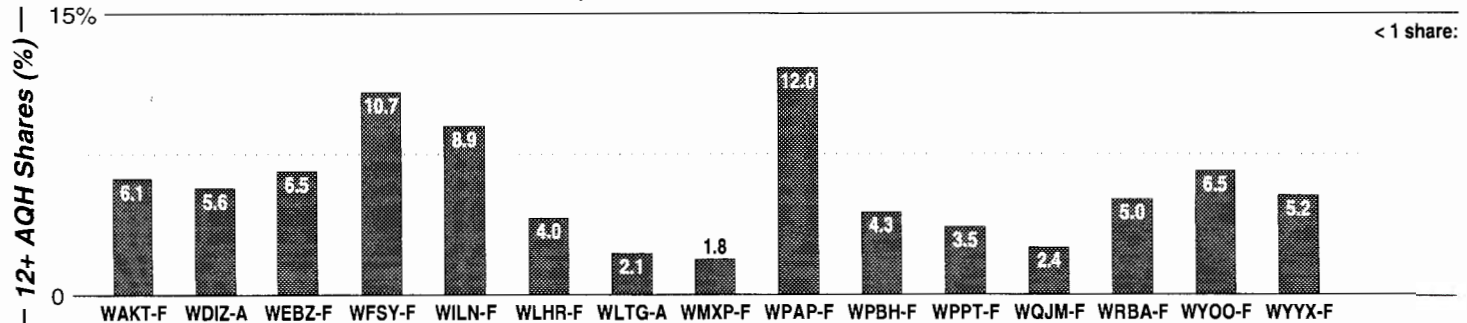

Calls	General Manager	Address, City, State ZIP	Phone	Fax	Owner Phone
WAKT-FM	Randy Wahlbert	118 Gwyn Dr, Panama City Beach, FL 32408	850-234-8858	850-234-6592	402-330-2520
WDIZ-AM	Jimmy Vineyard	Caller Box 59288, Panama City, FL 32412	850-785-9549	850-769-0659	606-655-2267
WEBZ-FM	Jimmy Vineyard	1834 Lisenby Ave, Panama City, FL 32405	850-769-1408	850-769-0658	606-655-2267
WFSY-FM	Jimmy Vineyard	Caller Box 59288, Panama City, FL 32412	850-785-9549	850-769-0659	606-655-2267
WILN-FM	Dave Dexter	PO Box 1790, Panama City, FL 32402	850-233-6606	850-233-1541	303-256-6222
WLHR-FM	Randy Wahlbert	118 Gwyn Dr, Panama City Beach, FL 32408	850-234-8858	850-234-6592	402-330-2520
WLTG-AM	John Gay	P.O Box 15635, Panama City, FL 32405	850-784-9873	850-784-6908	850-784-9873
WMXP-FM	Randy Wahlbert	118 Gwyn Dr, Panama City Beach, FL 32408	850-234-8858	850-234-6592	402-330-2520
WPAP-FM	Jimmy Vineyard	Caller Box 59288, Panama City, FL 32412	850-785-9549	850-769-0659	606-655-2267
WPBH-FM	Jimmy Vineyard	Caller Box 59288, Panama City, FL 32412	850-785-9549	850-769-0659	606-655-2267
WPCF-AM	Dave Dexter	7106 Laird St Ste 102, Panama City Beach, FL 32408	850-230-5855	850-230-6988	303-256-6222
WPPT-FM	Jimmy Vineyard	Caller Box 59288, Panama City, FL 32412	850-785-9549	850-769-0659	606-655-2267
WQJM-FM	Dave Dexter	7106 Laird St Ste 102, Panama City Beach, FL 32408	850-230-5855	850-230-6988	303-256-6222
WRBA-FM	Randy Wahlbert	118 Gwyn Dr, Panama City Beach, FL 32408	850-234-8858	850-234-6592	402-330-2520
WYOO-FM	Dave Dexter	7106 Laird St Ste 102, Panama City Beach, FL 32408	850-230-5855	850-230-6988	303-256-6222
WYYX-FM	Dave Dexter	PO Box 1790, Panama City, FL 32402	850-233-6606	850-233-1541	303-256-6222