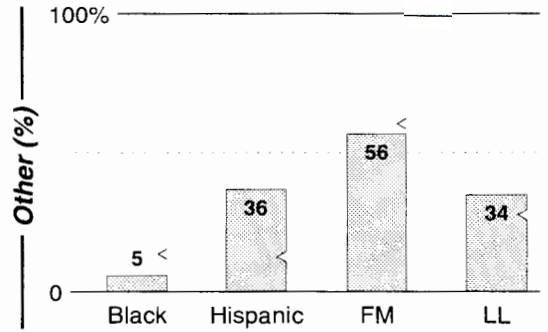

Monterey-Salinas-Santa Cruz (Cont.)

Metro Rank: **74** Pop: **618,885** Retail: **$5.740B** Gross Rev: **$16.0M** HH Inc: **$54,026** ↑

Calls	General Manager	Address, City, State ZIP	Phone	Fax	Owner Phone
KBOQ-FM	Sherrie McCullough	2511 Garden Rd Ste C150, Monterey, CA 93940	831-656-9550	831-656-9551	831-656-9550
KBTU-FM	Terry Gillingham	2511 Garden Rd Ste C150, Monterey, CA 93940	831-643-1017	831-657-1349	201-934-4480
KCDU-FM	Terry W. Gillingham	975 W Alisal St Ste E, Salinas, CA 93901	831-643-1017	831-757-1143	201-934-4480
KCTY-AM	Jose Diaz	517 S Main St Ste 201, Salinas, CA 93901	831-757-5911	831-771-1685	916-646-4000
KDON-FM	Miles Chandler	903 N Main St, Salinas, CA 93906	831-755-8181	831-755-8193	606-655-2267
KHIP-FM	Terry W. Gillingham	975 W Alisal St Ste E, Salinas, CA 93901	831-643-1017	831-757-1143	201-934-4480
KIDD-AM	Kathy Baker	PO Box 1391, Monterey, CA 93942	831-649-0969	831-649-3335	203-661-4307
KIEZ-AM	Ron Harrison	651 Cannery Row Ste 1, Monterey, CA 93940	831-373-1234	831-373-1255	214-630-9400
KKMC-AM	John Dick	30 E San Joaquin St Ste 105, Salinas, CA 93901	831-424-5562	831-424-6437	561-688-9585
KLOK-FM	Kim Bryant	339 Pajaro St Ste E, Salinas, CA 93901	831-771-9950	831-771-1052	310-820-5355
KLUE-FM	Joe Armao	190 Park Center Pl Ste 200, San Jose, CA 95113	831-757-1063	408-293-3341	916-646-4000
KLXM-FM	Jose Diaz	517 S Main St Ste 201, Salinas, CA 93901	831-757-5911	831-771-1685	916-646-4000
KMBY-FM	Terry W. Gillingham	975 W Alisal St Ste E, Salinas, CA 93901	831-643-1017	831-757-1143	201-934-4480
KMJO-FM	Miles Chandler	903 N Main St, Salinas, CA 93906	831-755-8181	831-755-8193	606-655-2267
KNRY-AM	Ron Harrison	651 Cannery Row Ste 1, Monterey, CA 93940	831-373-1234	831-373-1255	727-726-8247
KOCN-FM	Miles Chandler	903 N Main St, Salinas, CA 93906	831-755-8181	831-755-8193	606-655-2267
KOMY-AM	Michael Olson	2300 Portola Dr, Santa Cruz, CA 95062	831-475-1080	831-475-2967	
KPIG-FM	Terry Gillingham	1110 Main St Ste 16, Watsonville, CA 95076	831-722-9000	831-722-7548	201-934-4480
KRAY-FM	Jose Diaz	517 S Main St Ste 201, Salinas, CA 93901	831-757-5911	831-757-5911	916-646-4000
KRKC-AMFM	Bill Gittler	1134 San Antonio Dr, King City, CA 93930	831-385-5421	831-385-0635	831-385-5421
KRML-AM	Alan Schultz	PO Box 22440, Carmel, CA 93922	831-624-6431	831-625-5598	831-624-6431
KSCO-AM	Michael Olson	2300 Portola Dr, Santa Cruz, CA 95062	831-475-1080	831-475-2967	
KSEA-FM	Carlos Ortiz	229 Pajaro St Ste 302-D, Salinas, CA 93901	831-754-1469	831-754-1563	661-837-0745
KSES-AMFM	Kim Bryant	339 Pajaro St Ste E, Salinas, CA 93901	831-771-9950	831-771-1052	310-820-5355
KTEE-FM	David Scherman	401 Alvarado St Fl 2, Monterey, CA 93940	831-655-5833		831-373-7300
KTGE-AM	Jose Diaz	517 S Main St Ste 201, Salinas, CA 93901	831-757-5911	831-771-1685	916-646-4000
KTOM-AMFM	Miles Chandler	903 N Main St, Salinas, CA 93906	831-755-8181	831-755-8193	606-655-2267
KTX-AM	Miles Chandler	903 N Main St, Salinas, CA 93906	831-755-8181	831-755-8193	606-655-2267
KWAV-FM	Kathy Baker	PO Box 1391, Monterey, CA 93942	831-649-0969	831-649-3335	203-661-4307
KZSL-FM	Jose Diaz	517 S Main St Ste 201, Salinas, CA 93901	831-757-5911	831-771-1685	916-646-4000