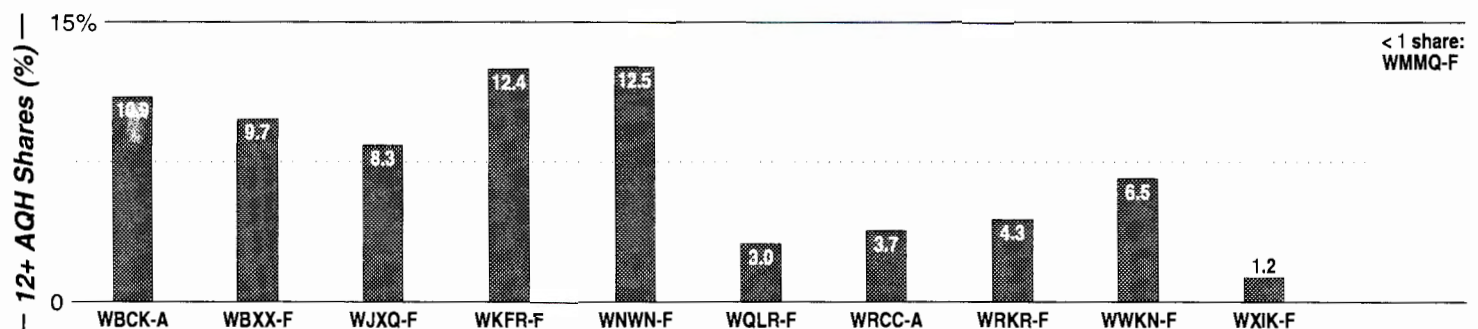

Battle Creek, MI

Metro Rank: **238** Pop: **142,769** Retail: **$1.473B** Gross Rev: **$2.5M** HH Inc: **$38,834** ↓

Calls	FMT	City of License	Freq	PWR	HAAT	Combo	LMA	Rep	St	Owner	Acq	Price
WBXX	AC	Battle Creek	95.3	3.0 #	269	c		Estmn	75	AMFM Inc	9910 p	g
WJXQ	AOR	Jackson	106.1	50.0	489	a		Katz	76	62nd Street Bcstg	9703	e
WKFR	CHR	Battle Creek	103.3	50.0	482	b		Inter	63	Cumulus Bcstg Inc	9809	14,000 st
WMMQ	AOR	East Lansing	94.9	50.0	492			Estmn	63	Citadel Comm Corp	9912 p	
WNWN	CTRY	Coldwater	98.5	50.0	469			Crstl	50	Midwest Comm Inc	9505	g1
WQLR	AC	Kalamazoo	106.5	33.0	600			Sntry	64	Fairfield Bcstg Co	7206	150
WRKR	AOR	Portage	107.7	50.0 #	486	b		Inter	88	Cumulus Bcstg Inc	9809	st
WWKN	OLD	Marshall	104.9	6.0	328	c		Estmn	68	AMFM Inc	9910 p	g
WXIK	CTRY	Jackson	94.1	40.0	551	a		Katz	55	62nd Street Bcstg	9703	ac

Calls	FMT	City of License	Freq	Day	Night	Combo	LMA	Rep	St	Owner	Acq	Price
WBCK	NEWS	Battle Creek	930	5.0	1.00	c		Estmn	48	AMFM Inc	9910 p	g
WOLY	REL	Battle Creek	1500	1.0	0.00				63	Christian Family Net	8812	100
WRCC	NOST	Battle Creek	1400	1.0	1.00	c		Estmn	25	AMFM Inc	9910 p	g

Calls	General Manager	Address, City, State ZIP	Phone	Fax	Owner Phone
WBCK-AM	Jack McDevitt	390 Golden Ave, Battle Creek, MI 49015	616-963-5555	616-963-5185	214-922-8700
WBXX-FM	Jack McDevitt	390 Golden Ave, Battle Creek, MI 49015	616-963-5555	616-963-5185	214-922-8700
WOLY-AM	Harry Langman	15074 6 1/2 Mile Rd, Battle Creek, MI 49014	616-965-1515	616-965-1315	248-645-0750
WRCC-AM	Jack McDevitt	390 Golden Ave, Battle Creek, MI 49015	616-963-5555	616-963-5185	214-922-8700
WWKN-FM	Jack McDevitt	390 Golden Ave, Battle Creek, MI 49015	616-963-5555	616-963-5185	214-922-8700