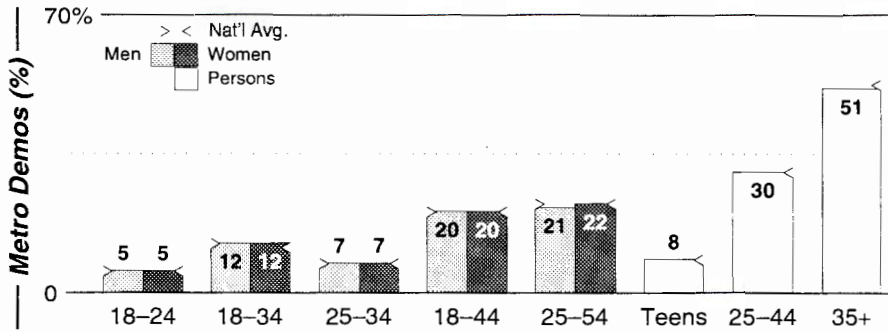

Syracuse, NY (Cont.)

Metro Rank: **75** Pop: **648,396** Retail: **$5.768B** Gross Rev: **$30.7M** HH Inc: **$39,651** ↓

Calls	General Manager	Address, City, State ZIP	Phone	Fax	Owner Phone
WAQX-FM	James Leven	1064 James St, Syracuse, NY 13203	315-472-0200	315-472-1146	702-804-5200
WBBS-FM	Joel Delmonico	500 Plum St Ste 100, Syracuse, NY 13204	315-472-9797	315-472-2323	606-655-2267
WDCW-AM	Nevin Larson	1022 Willis Ave, Syracuse, NY 13204	315-484-9000	315-484-9080	215-628-3500
WFBL-AM	Doug Fleniken	8456 Smokey Hollow Rd, Baldwinsville, NY 13027	315-635-3971	315-635-3490	203-661-4307
WHEN-AM	Joel Delmonico	500 Plum St Ste 100, Syracuse, NY 13204	315-472-9797	315-474-7879	606-655-2267
WKRH-FM	Ed Levine	PO Box 100, Syracuse, NY 13217	315-633-0047	315-633-0161	315-633-0047
WKRL-FM	Ed Levine	PO Box 100, Syracuse, NY 13217	315-633-0047	315-633-0161	315-633-0047
WLTJ-FM	James Leven	1064 James St, Syracuse, NY 13203	315-472-0200	315-474-5575	702-804-5200
WMCR-AMFM	Vivian Warren	237 Genesee St, Oneida, NY 13421	315-363-6050	315-363-9149	315-363-6050
WMHR-FM	Wayne Taylor	4044 Makyas Rd, Syracuse, NY 13215	315-469-5051	315-469-4066	315-469-5051
WNSS-AM	James Leven	1064 James St, Syracuse, NY 13203	315-472-0200	315-472-1146	702-804-5200
WNTQ-FM	James Leven	1064 James St, Syracuse, NY 13203	315-472-0200	315-478-5625	702-804-5200
WOLF-AMFM	Craig Fox	401 W Kirkpatrick St, Syracuse, NY 13204	315-472-0222	315-478-7745	315-468-0908
WRDS-FM	Robert Short, Jr	PO Box 1020, Syracuse, NY 13201	315-484-9390	315-487-2581	315-484-9390
WSCP-AMFM	Kevin Walker	PO Box 640, Pulaski, NY 13142	315-298-3185	315-298-6181	315-298-3185
WSEN-FM	Doug Fleniken	8456 Smokey Hollow Rd, Baldwinsville, NY 13027	315-635-3971	315-635-3490	203-661-4307
WGO-AM	Ed Levine	PO Box 100, Syracuse, NY 13217	315-633-0047	315-633-0161	315-633-0047
WSIV-AM	Jim Wall	7095 Myers Rd, East Syracuse, NY 13057	315-656-2231	315-656-2259	315-468-0908
WSYR-AM	Joel Delmonico	500 Plum St Ste 100, Syracuse, NY 13204	315-472-9797	315-474-7879	606-655-2267
WTKV-FM	Ed Levine	PO Box 100, Syracuse, NY 13217	315-633-0047	315-633-0161	315-633-0047
WTKW-FM	Ed Levine	PO Box 100, Syracuse, NY 13217	315-633-0047	315-633-0161	315-633-0047
WTLA-AM	Ed Levine	PO Box 100, Syracuse, NY 13217	315-633-0047	315-633-0161	315-633-0047
WVOA-FM	Jim Wall	7095 Myers Rd, East Syracuse, NY 13057	315-656-2231	315-656-2259	315-468-0908
WVOQ-FM	Jim Wall	7095 Myers Rd, East Syracuse, NY 13057	315-656-2231	315-656-2259	315-468-0908
WWHT-FM	Joel Delmonico	500 Plum St Ste 100, Syracuse, NY 13204	315-472-9797	315-474-7879	606-655-2267
WYYY-FM	Joel Delmonico	500 Plum St Ste 100, Syracuse, NY 13204	315-472-9797	315-474-7879	606-655-2267
WZZZ-AM	David Zinkhann	113 Schuyler St Ste Z, Fulton, NY 13069	315-593-1313	315-598-5158	315-593-1313