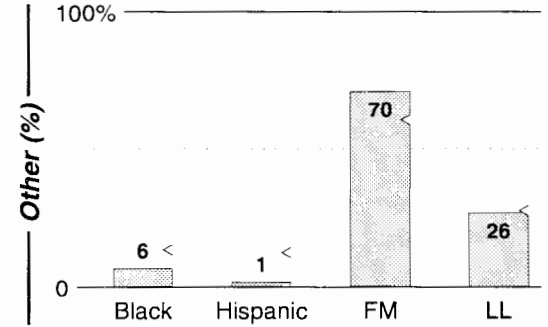

Jonesboro, AR

Metro Rank: **271** Pop: **79,161** Retail: **$1.031B** Gross Rev: **$6.0M** HH Inc: **$40,638** ↓