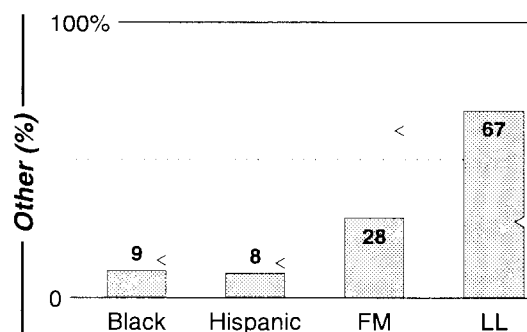

Nassau-Suffolk (Cont.)

Metro Rank: **18** Pop: **2,694,304** Retail: **$32.731B** Gross Rev: **$52.6M** HH Inc: **$64,818** ↑

Calls	General Manager	Address, City, State ZIP	Phone	Fax	Owner Phone
WALK-AMFM	Bill Edwards	66 Colonial Dr, Patchogue, NY 11772	516-475-5200	516-475-9016	214-922-8700
WBAB-FM	Kim Guthrie	555 Sunrise Hwy, West Babylon, NY 11704	516-587-1023	516-587-1282	404-843-5000
WBAZ-FM	Malcolm Kahn	PO Box 1200, Southold, NY 11971	516-765-1017	516-765-1662	516-765-1017
WBEA-FM	Zoe Kamitses	PO Box 7162, Amagansett, NY 11930	631-267-7800	631-267-1018	401-726-1550
WBLI-FM	Kim Guthrie	555 Sunrise Hwy, West Babylon, NY 11704	516-669-9254	516-376-0812	404-843-5000
WBSQ-FM	Malcolm Kahn	PO Box 1200, Southold, NY 11971	516-765-1017	516-765-1662	516-765-1017
WBZO-FM	Jane Bartsch	900 Walt Whitman Rd, Melville, NY 11747	516-423-6740	516-385-3292	617-527-0062
WDRE-FM	John Caracciolo	1103 Stewart Ave Fl 3, Garden City, NY 11530	516-222-1103	516-222-1391	516-228-6570
WEHM-FM	Zoe Kamitses	PO Box 7162, Amagansett, NY 11930	631-329-0010	631-267-1018	401-726-1550
WFOG-AM	Steve Hobbs	3241 Rt 112 Bld 7, Medford, NY 11763	631-451-1039	631-451-0891	617-527-0062
WGBB-AM	Joey Alcares	1850 Lansdowne Ave, Merrick, NY 11566	516-623-1240	516-955-9422	212-513-0233
WGSM-AM	David Widner	900 Walt Whitman Rd, Melville, NY 11747	516-423-6740	516-423-6750	617-527-0062
WHFM-FM	Kim Guthrie	555 Sunrise Hwy, West Babylon, NY 11704	631-283-9500	631-587-1282	404-843-5000
WHLI-AM	David Widner	1055 Franklin Ave Ste 306, Garden City, NY 11530	516-294-8400	516-746-0034	617-527-0062
WKJY-FM	David Widner	1055 Franklin Ave Ste 306, Garden City, NY 11530	516-294-8400	516-746-0034	617-527-0062
WLIM-AM	Jack Ellsworth	Woodside Ave, Patchogue, NY 11772	631-475-1580	631-475-1627	516-475-1580
WLIR-FM	John Caracciolo	1103 Stewart Ave Fl 3, Garden City, NY 11530	516-222-1103	516-222-1391	516-228-6570
WLNG-FM	Paul Sidney	PO Box 2000, Sag Harbor, NY 11963	631-725-2300	631-725-5897	516-725-2300
WLUX-AM	Stefan Rybak	425 Smith St, Farmingdale, NY 11735	516-845-5400	516-845-9589	516-845-5400
WLVG-FM	Dale Fedorchik	PO Box 1150, Riverhead, NY 11901	516-369-0100	516-727-8629	212-966-1059
WMJC-FM	Jane Bartsch	900 Walt Whitman Rd, Melville, NY 11747	516-423-6740	516-423-6750	617-527-0062
WNYG-AM	Marlon Brandt	404 Route 109, Babylon, NY 11704	516-587-4400	516-587-5400	212-966-1059
WRCN-FM	Steve Hobbs	3241 Rt 112 Bld 7, Medford, NY 11763	516-451-1039	516-451-0891	617-527-0062
WRIV-AM	Bruce Tria	PO Box 1390, Riverhead, NY 11901	516-727-1390	516-369-9748	516-727-1390
WTHE-AM	Abe Warshaw	260 E 2nd St, Mineola, NY 11501	516-742-1520	516-742-2878	201-837-0400
WWXY-FM	Carlos Rubio	11 Skyline Dr, Hawthorne, NY 10532	914-592-1071	914-592-7451	914-592-1071
WXXP-FM	John Caracciolo	1103 Stewart Ave Fl 3, Garden City, NY 11530	516-222-1103	516-222-1391	516-228-6570