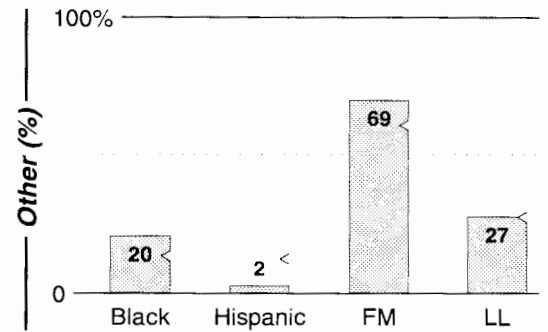

Wilmington, NC

Metro Rank: **175** Pop: **226,525** Retail: **$3.581B** Gross Rev: **$11.9M** HH Inc: **$38,448** ↓