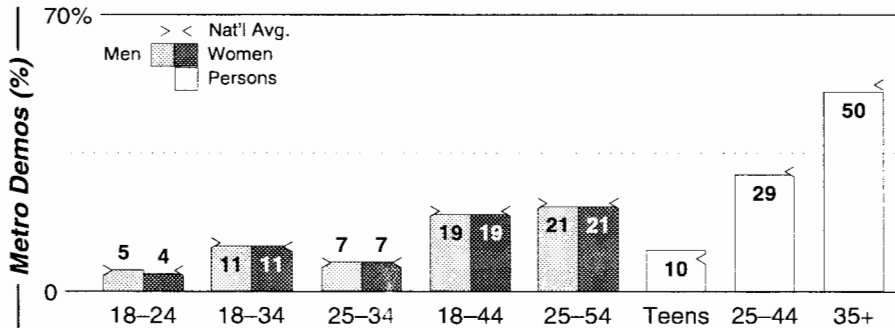

Lake Charles, LA

Metro Rank: **205** Pop: **184,867** Retail: **$1.778B** Gross Rev: **$7.4M** HH Inc: **$42,145** ↓