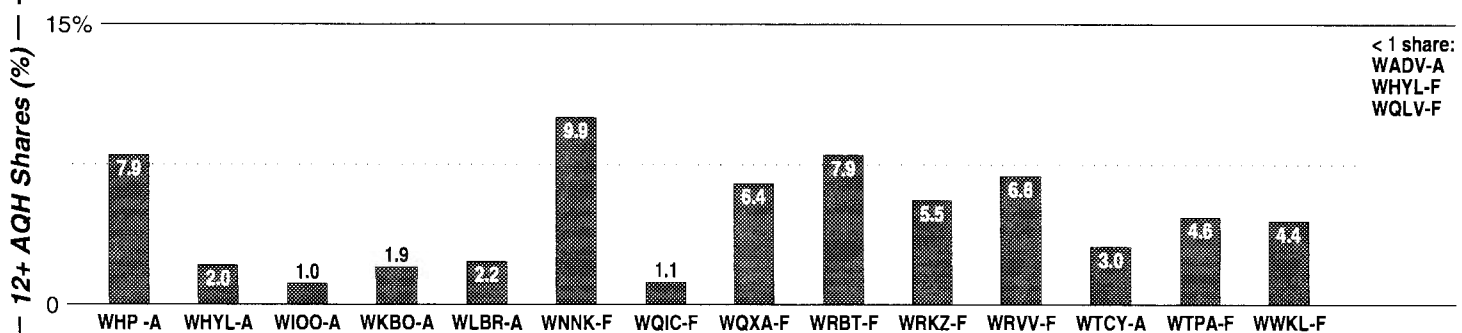

Harrisburg-Lebanon-Carlisle, PA (Cont.)

Metro Rank: **77** Pop: **622,462** Retail: **$7.421B** Gross Rev: **$28.6M** HH Inc: **$48,710** ↑