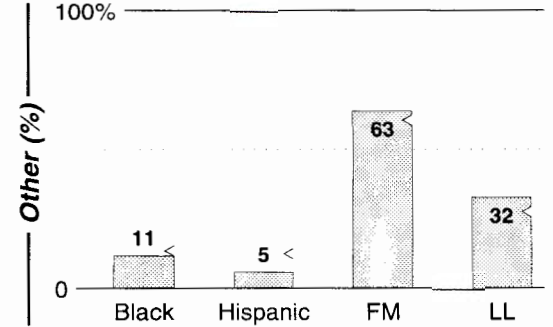

Ft. Walton Beach, FL

Metro Rank: **204** Pop: **180,969** Retail: **$2.013B** Gross Rev: **$5.7M** HH Inc: **$42,985** ↓