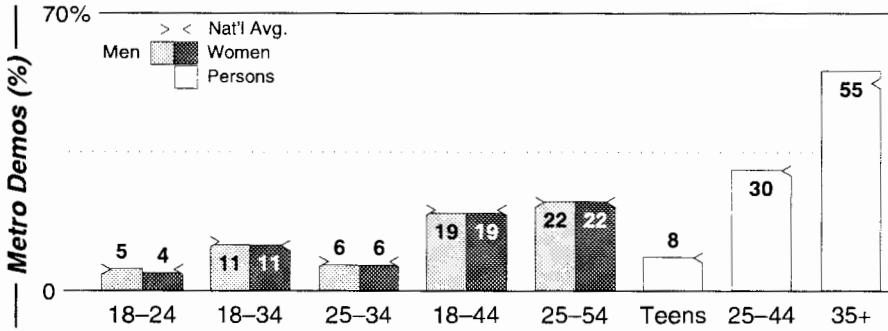

Augusta-Waterville, ME

Metro Rank: **250** Pop: **115,022** Retail: **$1.183B** Gross Rev: **$5.1M** HH Inc: **$37,270** ↓