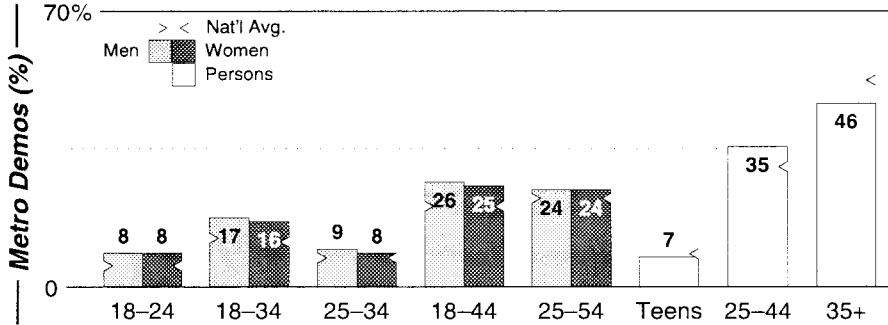

Ann Arbor, MI

Metro Rank: **145** Pop: **310,684** Retail: **$5.150B** Gross Rev: **$4.9M** HH Inc: **$55,650** ↑

Calls	FMT	City of License	Freq	PWR	HAAT	Combo	LMA	Rep	St	Owner	Acq	Price
WIQB	ROCK	Ann Arbor	102.9	49.0	499	a		Inter	62	Cumulus Bcstg Inc	9803	14,975 d1
WQKL	AC	Ann Arbor	107.1	3.0	289	a		Inter	67	Cumulus Bcstg Inc	9803	d1

FM Facilities

Calls	FMT	City of License	Freq	Day	Night	Combo	LMA	Rep	St	Owner	Acq	Price
WAAM	MOR	Ann Arbor	1600	5.0	5.00			MISpt	47	Whitehall Conval Hms	8309	500
WDEO	NEWS	Ypsilanti	990	9.2	0.25			Salem	62	Ave Marie Found	9909	2,500
WSDS	CTRY	Salem Township	1480	0.8	3.80				62	Koch Bcstg	6806	
WTKA	NEWS	Ann Arbor	1050	10.0	0.50	a		Inter	45	Cumulus Bcstg Inc	9803	d1
WYBN	NEWS	Saline	1290	0.5	0.00	a		Inter	58	Cumulus Bcstg Inc	9803	d1

AM Facilities

Calls	General Manager	Address, City, State ZIP	Phone	Fax	Owner Phone
WAAM-AM	Catherine Kalman	4230 Packard St, Ann Arbor, MI 48108	734-971-1600	734-973-2916	734-971-1600
WDEO-AM	Terry Coles	24 Frank Lloyd Wright Drive, Ann Arbor, MI 48106	734-930-5200	734-482-4995	734-930-5200
WIQB-FM	Ray Nelson	24 Frank Lloyd Wright Dr, Ann Arbor, MI 48106	734-930-0103	734-741-1071	312-867-0091
WQKL-FM	Ray Nelson	24 Frank Lloyd Wright Dr, Ann Arbor, MI 48106	734-930-0107	734-741-1071	312-867-0091
WSDS-AM	George Koch	580 W Clark Rd, Ypsilanti, MI 48198	734-484-1480	734-484-5313	734-484-1480
WTKA-AM	Ray Nelson	24 Frank Lloyd Wright Dr, Ann Arbor, MI 48106	734-930-0107	734-741-1071	312-867-0091
WYBN-AM	Ray Nelson	24 Frank Lloyd Wright Dr, Ann Arbor, MI 48106	734-930-0107	734-930-3101	312-867-0091

Contact Information