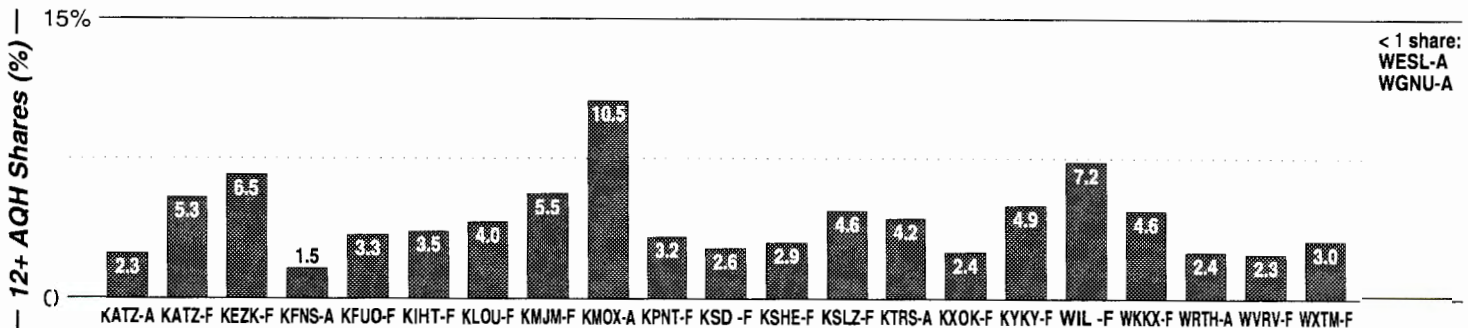

Calls	General Manager	Address, City, State ZIP	Phone	Fax	Owner Phone
KATZ-AMFM	Lee Clear	10155 Corporate Square Dr, Saint Louis, MO 63132	314-692-5108	314-692-5123	606-655-2267
KEZK-FM	Beth Davis	3100 Market Street, Saint Louis, MO 63103	314-531-0000	314-969-7638	212-975-6500
KFAV-FM	Vern Kaspar	PO Box 220, Warrenton, MO 63383	636-456-3311	636-456-8767	314-456-3311
KFNS-AMFM	Greg Marecek	8045 Big Bend Blvd, Saint Louis, MO 63119	314-962-0590	314-962-7576	314-962-0590
KFUO-AMFM	Chuck Rathert	85 Founders Ln, Saint Louis, MO 63105	314-725-0099	314-725-3801	314-725-0099
KIHT-FM	Matt Saunders	8081 Manchester Rd, Saint Louis, MO 63144	314-781-9600	314-781-3298	317-266-0100
KIRL-AM	William White	3713 Hwy 94 N, Saint Charles, MO 63301	636-946-6600	636-946-6662	314-946-6600
KJSL-AM	Rick Sewell	1215 Fern Ridge Pkwy Ste 220, Saint Louis, MO 63141	314-878-3600	314-453-9272	215-628-3500
KLOU-FM	Rick Weinkauf	1910 Pine Street Ste 225, Saint Louis, MO 63103	314-436-9370	314-425-0937	606-655-2267
KLPW-AMFM	Tim McDonald	PO Box 623, Washington, MO 63090	636-583-5155	636-583-1644	312-204-9900
KMJM-FM	Lee Clear	10155 Corporate Square Dr, Saint Louis, MO 63132	314-692-5108	314-692-5123	606-655-2267
KMOX-AM	Karen Carroll	1 Memorial Drive Ste 300, Saint Louis, MO 63102	314-621-2345	314-436-1234	212-975-6500
KPNT-FM	John Kijowski	1215 Cole St, Saint Louis, MO 63106	314-231-1057	314-259-5789	317-266-0100
KSD-FM	Rick Weinkauf	1910 Pine Street Ste 225, Saint Louis, MO 63103	314-436-9370	314-531-9810	606-655-2267
KSHE-FM	David Kelly	700 Union Station Ste 101, Saint Louis, MO 63103	314-621-0095	314-621-3428	317-266-0100
KSIV-AM	Michael McHardy	1750 S Brentwood Blvd Ste 811, Saint Louis, MO 63144	314-961-1320	314-961-7562	913-642-7770
KSLG-AM	Lee Platke	5261 Delmar Blvd #202, Saint Louis, MO 63108	314-367-0013	314-367-0062	314-385-7943
KSLQ-FM	Bradley Hildebrand	511 W 5th St, Washington, MO 63090	636-239-6800	636-239-0364	314-427-2727
KSLZ-FM	Lee Clear	10155 Corporate Square Dr, Saint Louis, MO 63132	314-692-5100	314-969-3299	606-655-2267
KSTL-AM	Taft Harris	1215 Fern Ridge Pkwy Ste 220, Saint Louis, MO 63141	314-878-3600	314-453-9272	215-628-3500
KTRS-AM	Tim Dorsey	638 Westport Plz, Saint Louis, MO 63146	314-453-5500	314-453-9704	314-453-5500
KWMO-AM	Bradley Hildebrand	511 W 5th St, Washington, MO 63090	636-239-6800	636-239-0364	314-427-2727
KWRE-AM	Vern Kaspar	PO Box 220, Warrenton, MO 63383	636-456-3311	636-456-8767	314-456-3311
KXEN-AM	Dan Allen	PO Box 8085, Granite City, IL 62040	314-436-6550	618-797-2293	314-436-6550
KXOK-FM	John Kijowski	1215 Cole St, Saint Louis, MO 63106	314-231-9710	314-259-5789	317-266-0100
KYKY-FM	Beth Davis	3100 Market Street, Saint Louis, MO 63103	314-531-0000	314-531-9855	212-975-6500
WBGZ-AM	Sam Stemm	PO Box 615, Alton, IL 62002	618-465-3535	618-465-3546	618-465-3535
WCBW-AM	Dennis Harper	PO Box 303, Highland, IL 62249	618-654-7521	618-654-6333	314-421-3020
WESL-AM	Robert Riggins	149 S 8th St, East Saint Louis, IL 62201	618-271-7687	618-875-4315	618-271-7687
WEW-AM	Rich Vannoy	2740 Hampton Ave, Saint Louis, MO 63139	314-781-9397	314-781-8545	417-581-5595
WGNU-AM	Esther Wright	265 Union Blvd, Saint Louis, MO 63108	314-454-6660	314-454-6609	314-454-6660
WIL-FM	Matt Saunders	8081 Manchester Rd, Saint Louis, MO 63144	314-781-9600	314-644-6970	317-266-0100
WINU-AM	Dennis Harper	PO Box 303, Highland, IL 62249	618-654-7521	618-654-6333	314-421-3020
WJBM-AM	David Fuhler	1010 Shipman Rd, Jerseyville, IL 62052	618-498-2185	618-498-9830	618-498-2185
WKXK-FM	John Beck	800 Union Station Powerhouse, Saint Louis, MO 63103	314-621-0400	314-621-3000	317-266-0100
WRTH-AM	Matt Saunders	8081 Manchester Rd, Saint Louis, MO 63144	314-781-9600	314-644-6970	317-266-0100
WRYT-AM	Tony Holman	3515 Hampton Ave, Saint Louis, MO 63139	314-752-7000		314-752-7000
WSDZ-AM	Guy Unverferth	638 Westport Plz, Saint Louis, MO 63146	314-682-1263	314-682-1190	212-456-6118
WVRV-FM	John Kijowski	1215 Cole St, Saint Louis, MO 63106	314-231-3699	314-259-5789	317-266-0100
WXTM-FM	John Beck	800 Union Station Powerhouse, Saint Louis, MO 63103	314-621-0400	314-621-3000	317-266-0100