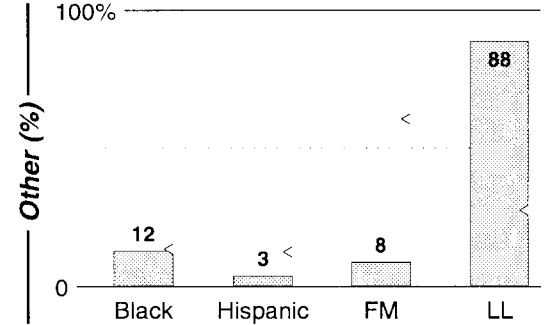

Ann Arbor, MI

Metro Rank: **145** Pop: **310,684** Retail: **$5.150B** Gross Rev: **$4.9M** HH Inc: **$55,650** ↑

Calls	FMT	City of License	Freq	PWR	HAAT	Combo	LMA	Rep	St	Owner	Acq	Price
WIQB	ROCK	Ann Arbor	102.9	49.0	499	a		Inter	62	Cumulus Bcstg Inc	9803	14,975 d1
WQKL	AC	Ann Arbor	107.1	3.0	289	a		Inter	67	Cumulus Bcstg Inc	9803	d1

FM Facilities

Calls	FMT	City of License	Freq	Day	Night	Combo	LMA	Rep	St	Owner	Acq	Price
WAAM	MOR	Ann Arbor	1600	5.0	5.00			MISpt	47	Whitehall Conval Hms	8309	500
WDEO	NEWS	Ypsilanti	990	9.2	0.25			Salem	62	Ave Marie Found	9909	2,500
WSDS	CTRY	Salem Township	1480	0.8	3.80				62	Koch Bcstg	6806	
WTKA	NEWS	Ann Arbor	1050	10.0	0.50	a		Inter	45	Cumulus Bcstg Inc	9803	d1
WYBN	NEWS	Saline	1290	0.5	0.00	a		Inter	58	Cumulus Bcstg Inc	9803	d1

AM Facilities

Calls	General Manager	Address, City, State ZIP	Phone	Fax	Owner Phone
WAAM-AM	Catherine Kalman	4230 Packard St, Ann Arbor, MI 48108	734-971-1600	734-973-2916	734-971-1600
WDEO-AM	Terry Coles	24 Frank Lloyd Wright Drive, Ann Arbor, MI 48106	734-930-5200	734-482-4995	734-930-5200
WIQB-FM	Ray Nelson	24 Frank Lloyd Wright Dr, Ann Arbor, MI 48106	734-930-0103	734-741-1071	312-867-0091
WQKL-FM	Ray Nelson	24 Frank Lloyd Wright Dr, Ann Arbor, MI 48106	734-930-0107	734-741-1071	312-867-0091
WSDS-AM	George Koch	580 W Clark Rd, Ypsilanti, MI 48198	734-484-1480	734-484-5313	734-484-1480
WTKA-AM	Ray Nelson	24 Frank Lloyd Wright Dr, Ann Arbor, MI 48106	734-930-0107	734-741-1071	312-867-0091
WYBN-AM	Ray Nelson	24 Frank Lloyd Wright Dr, Ann Arbor, MI 48106	734-930-0107	734-930-3101	312-867-0091

Contact Information