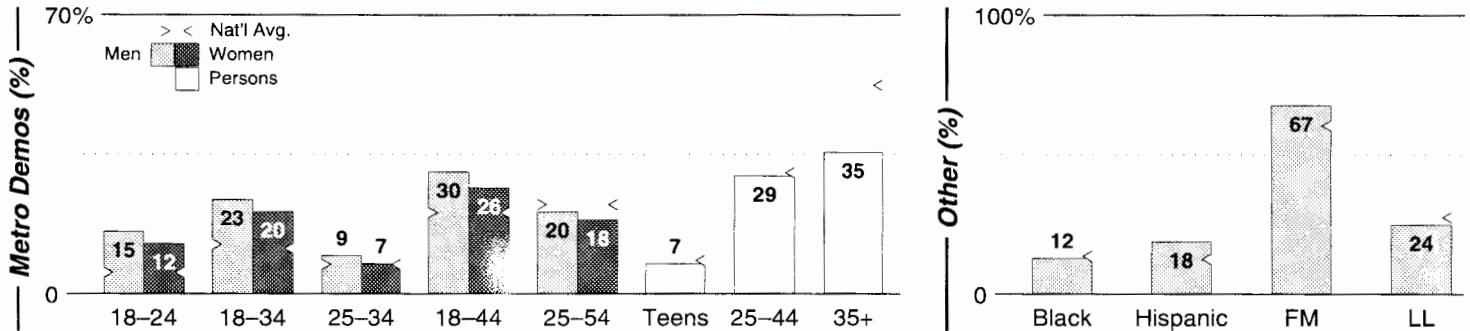

Bryan-College Station, TX

Metro Rank: **232** Pop: **143,682** Retail: **$1.558B** Gross Rev: **$7.4M** HH Inc: **$40,388** ↓