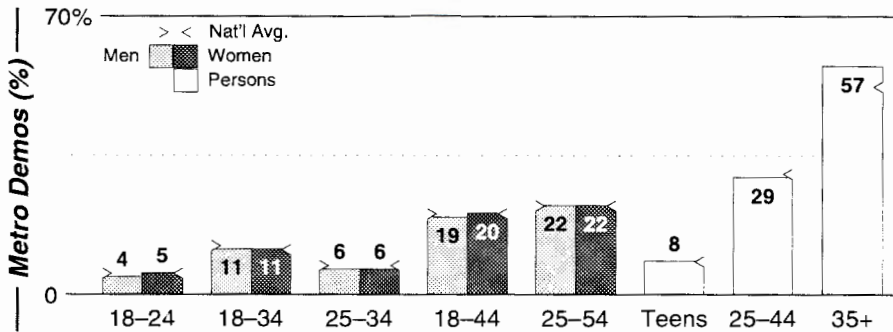

Roanoke-Lynchburg, VA (Cont.)

Metro Rank: **105** Pop: **454,708** Retail: **$6.209B** Gross Rev: **$20.0M** HH Inc: **$40,496** ↓