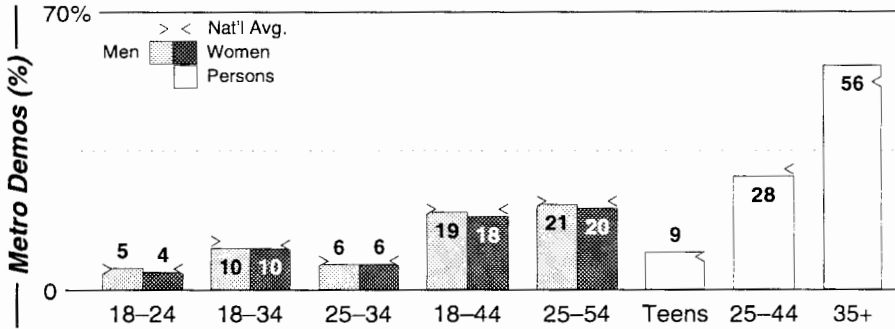

Duluth, MN - Superior, WI (Cont.)

Metro Rank: **219** Pop: **159,159** Retail: **$1.693B** Gross Rev: **$8.0M** HH Inc: **$34,730** ↓

Calls	General Manager	Address, City, State ZIP	Phone	Fax	Owner Phone
KAOD-FM	Shawn Skramstad	1702 Scott Rd, Babbitt, MN 55706	218-723-1043	218-723-1499	
KDAL-AMFM	Deb Messer	715 E Central Entrance, Duluth, MN 55811	218-722-4321	218-722-5423	608-288-3044
KDNW-FM	Paul Harkness	1101 E Central Entrance, Duluth, MN 55811	218-722-6700	218-722-1092	651-631-5000
KKCB-FM	Randy Cable	14 East Central Entrance, Duluth, MN 55811	218-727-4500	218-727-9356	812-423-6200
KLDJ-FM	Randy Cable	14 East Central Entrance, Duluth, MN 55811	218-727-4500	218-727-9356	812-423-6200
KQDS-FM	Shawn Skramstad	501 Lake Ave South #200, Duluth, MN 55812	218-728-9500	218-728-5809	
KQDS-AM	Shawn Skramstad	501 S Lake Ave # 200A, Duluth, MN 55802	218-723-1043	218-728-5809	
KRBR-FM	Deb Messer	715 E Central Entrance, Duluth, MN 55811	218-722-4321	218-722-5423	608-288-3044
KTCO-FM	Deb Messer	715 E Central Entrance, Duluth, MN 55811	218-722-4321	218-722-5423	608-288-3044
KUSZ-FM	Randy Cable	14 E. Central Entrance, Duluth, MN 55811	218-727-4500	218-628-0066	812-423-6200
KXTP-AM	Deb Messer	715 E Central Entrance, Duluth, MN 55811	218-722-4321	218-722-5423	608-288-3044
KZIO-FM	Shawn Skramstad	501 S Lake Ave # 200A, Duluth, MN 55802	218-723-1043	218-723-1499	
WDSM-AM	Deb Messer	715 E Central Entrance, Duluth, MN 55811	218-722-4321	218-722-5423	608-288-3044
WEBC-AM	Randy Cable	14 East Central Entrance, Duluth, MN 55811	218-727-4500	218-727-9356	812-423-6200
WNMT-AM	Melissa Rolfe	PO Box 1060, Hibbing, MN 55746	218-262-4545	218-262-2407	
WNXR-FM	Jerry Hackman	2320 Ellis Ave, Ashland, WI 54806	715-372-5400	715-682-9338	
WUSZ-FM	Kristi Garrity	PO Box 954, Virginia, MN 55792	218-741-2233	218-741-1415	218-741-2233
WWAX-FM	Shawn Skramstad	501 S Lake Ave # 200A, Duluth, MN 55802	218-723-1043	218-723-1499	
WWJC-AM	Ted Elm	1120 E McCuen St, Duluth, MN 55808	218-626-2738	603-907-7721	218-626-2738