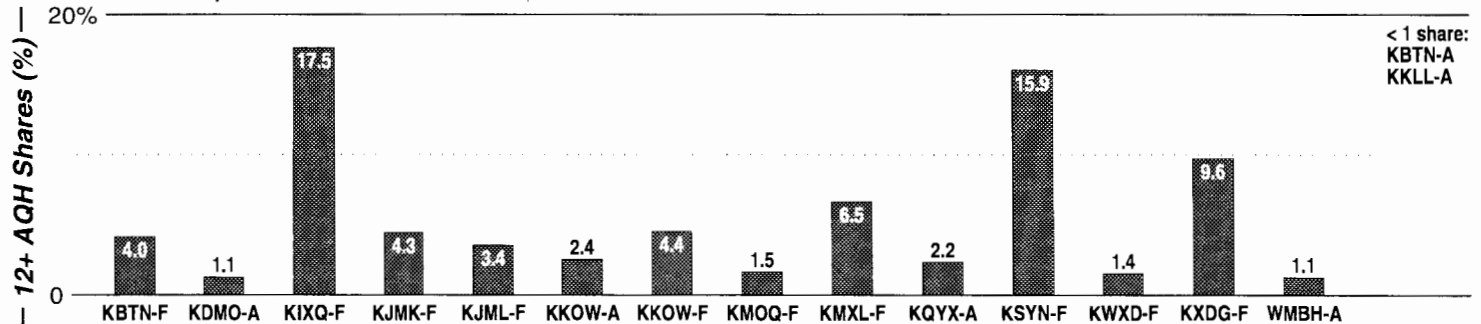

Calls	General Manager	Address, City, State ZIP	Phone	Fax	Owner Phone
KBTN-AMFM	Dave Winegardner	PO Box K, Neosho, MO 64850	417-451-1420	417-451-2520	
KDMO-AM	Ron Petersen	PO Box 426, Carthage, MO 64836	417-358-4881	417-358-1278	417-358-6054
KIXQ-FM	Tim Meagher	1309 S Monroe Ave, Joplin, MO 64801	417-624-1025	417-781-6842	573-335-4856
KJMK-FM	Tim Meagher	1309 S Monroe Ave, Joplin, MO 64801	417-624-1310	417-781-6842	573-335-4856
KJML-FM	Bobby Landis	2510 W 20th St, Joplin, MO 64804	417-781-1313	417-781-1316	813-948-2554
KKLL-AM	Larry Rice	3001 W 13th St, Joplin, MO 64801	417-781-1100	417-626-7111	314-421-3020
KKOW-AMFM	Lance Saylor	1162 E Highway 126, Pittsburg, KS 66762	316-231-7200	316-231-3321	316-231-7200
KMOQ-FM	Bobby Landis	2510 W 20th St, Joplin, MO 64804	417-623-2107	417-781-1316	813-948-2554
KMXL-FM	Ron Petersen	PO Box 426, Carthage, MO 64836	417-358-4881	417-358-1278	417-358-6054
KOCR-AM	Rob Kime	1111 N Main St, Joplin, MO 64801	417-782-1310	417-782-1841	417-782-1310
KQYX-AM	Bobby Landis	2510 W 20th St, Joplin, MO 64804	417-781-1313	417-781-1316	813-948-2554
KSYN-FM	Tim Meagher	1309 S Monroe Ave, Joplin, MO 64801	417-624-1025	417-781-6842	573-335-4856
KWAS-AM	Larry Rice	3001 W 13th St, Joplin, MO 64801	417-624-1230	417-781-1100	314-421-3020
KWXD-FM	Robert Strand	PO Box 383, Pittsburg, KS 66762	316-232-5993	316-232-5550	316-232-5993
KXDG-FM	Tim Meagher	1309 S Monroe Ave, Joplin, MO 64801	417-624-1310	417-781-6842	573-335-4856
WMBH-AM	Bobby Landis	2510 W 20th St, Joplin, MO 64804	417-781-1313	417-781-1316	813-948-2554