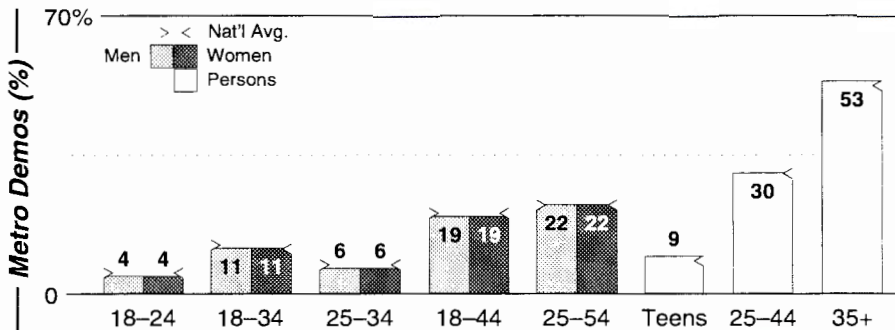

Spokane, WA (Cont.)

Metro Rank: **91** Pop: **523,640** Retail: **$6.136B** Gross Rev: **$19.9M** HH Inc: **$41,693** ↓

Calls	General Manager	Address, City, State ZIP	Phone	Fax	Owner Phone
KAEP-FM	Steve Cody	PO Box 30013, Spokane, WA 99223	509-448-1000	509-448-7015	702-804-5200
KAQQ-AM	Kosta Panidis	E 300 3rd Ave, Spokane, WA 99202	509-459-9800	509-624-5957	214-922-8700
KAZZ-FM	Earl Kazmark	PO Box 1369, Deer Park, WA 99006	509-276-8816	509-276-2790	509-276-8816
KCDA-FM	Kosta Panadis	5106 S Palouse Hwy, Spokane, WA 99223	509-448-9900	509-448-4043	410-832-5870
KDRK-FM	Steve Cody	1601 E 57th, Spokane, WA 99223	509-448-1000	509-448-7015	702-804-5200
KEYF-AMFM	Steve Cody	1601 E 57th, Spokane, WA 99223	509-448-1111	509-448-6523	702-804-5200
KEZE-FM	Chris Garras	500 W Boone Ave, Spokane, WA 99201	509-324-4200	509-324-8992	509-324-4200
KGA-AM	Steve Cody	1601 E 57th, Spokane, WA 99223	509-448-1000	509-448-7015	702-804-5200
KHTQ-FM	Chris Garras	PO Box 308, Coeur D Alene, ID 83816	208-664-9271	208-667-0945	509-328-6292
KISC-FM	Kosta Panadis	E 300 3rd Ave, Spokane, WA 99202	509-459-9800	509-624-5957	214-922-8700
KJRB-AM	Steve Cody	1601 E 57th, Spokane, WA 99223	509-448-1000	509-448-7015	702-804-5200
KKZX-FM	Kosta Panadis	5106 S Palouse Hwy, Spokane, WA 99223	509-448-9900	509-448-4043	214-922-8700
KMBI-AMFM	Gary Leonard	5408 S Freya St, Spokane, WA 99223	509-448-2555	509-448-6855	312-329-4438
KNFR-FM	Kosta Panidis	E 300 3rd Ave, Spokane, WA 99202	509-459-9800	509-624-5957	214-922-8700
KSBN-AM	Jeff Knox	PO Box 2203, Spokane, WA 99210	509-838-4000	509-838-4800	425-454-4911
KSPO-FM	Tom Read	PO Box 31000, Spokane, WA 99223	509-443-1000	509-448-3811	509-443-1000
KTRW-AM	Tom Read	PO Box 31000, Spokane, WA 99223	509-323-9393	509-324-8449	509-324-4200
KTSL-FM	David Artinian	1212 N Washington Ste 124, Spokane, WA 99201	509-326-9500	509-326-1560	503-251-1579
KUDY-AM	Kosta Panadis	5106 S Palouse Hwy, Spokane, WA 99223	509-448-9900	509-448-4043	214-922-8700
KVNI-AM	Chris Garras	PO Box 308, Coeur D Alene, ID 83816	208-664-9271	208-667-0945	509-328-6292
KWHK-FM	Steve Cody	1601 E 57th, Spokane, WA 99223	509-534-3636	509-448-7015	702-804-5200
KXLI-AM	Chris Garras	500 W Boone Ave, Spokane, WA 99201	509-328-6292	509-325-0676	509-324-4200
Y-FM	Chris Garras	500 W Boone Ave, Spokane, WA 99201	509-324-4200	509-324-8992	509-324-4200
Z-AM	Chris Garras	500 W Boone Ave, Spokane, WA 99201	509-324-4200	509-324-8992	509-324-4200
KZZU-FM	Chris Garras	500 W Boone Ave, Spokane, WA 99201	509-324-4200	509-324-8992	509-324-4200