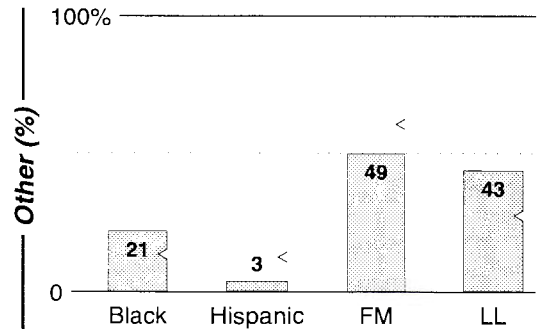

Flint, MI

Metro Rank: **119** Pop: **436,463** Retail: **$5.680B** Gross Rev: **$15.8M** HH Inc: **$39,047** ↓