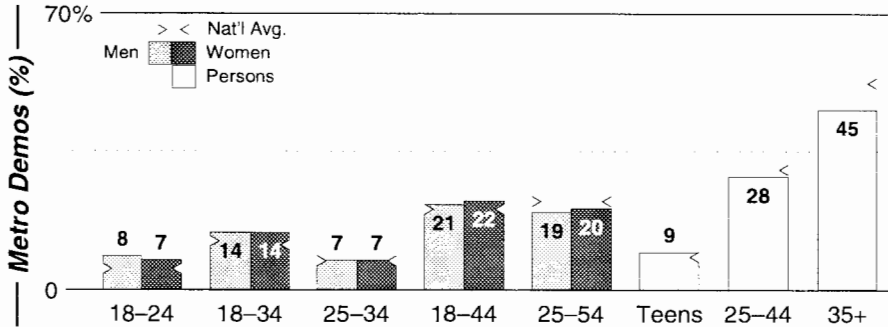

Columbus-Starkville-West Point, MS

Metro Rank: **247** Pop: **122,968** Retail: **$0.894B** Gross Rev: **$3.4M** HH Inc: **$35,536** ↓