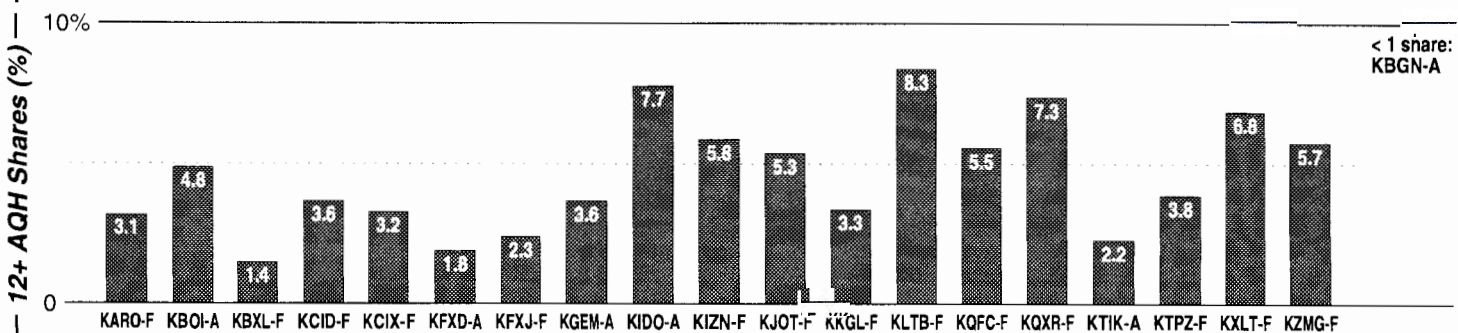

Boise, ID (Cont.)

Metro Rank: **124** Pop: **412,050** Retail: **$5.030B** Gross Rev: **$18.8M** HH Inc: **$46,285** ↑