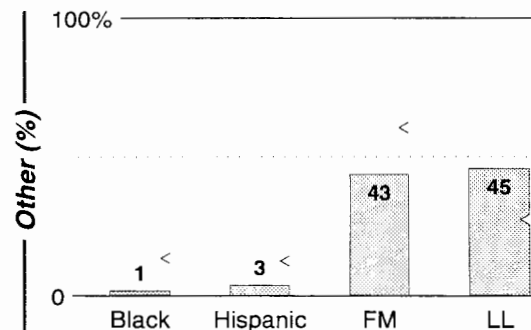

Mason City, IA

Metro Rank: **270** Pop: **81,038** Retail: **$0.864B** Gross Rev: **$4.7M** HH Inc: **$36,883** ↓