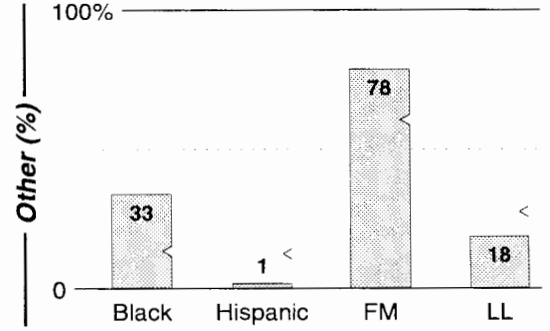

Jackson, TN

Metro Rank: **267** Pop: **87,120** Retail: **$1.052B** Gross Rev: **$7.6M** HH Inc: **$42,833** ↓