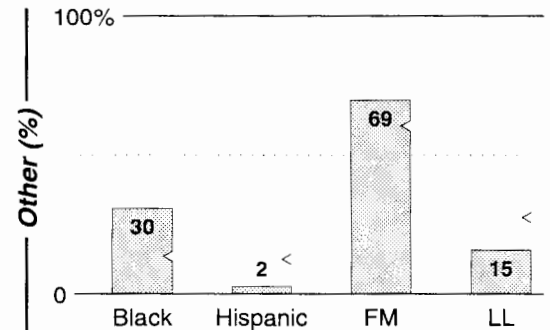

Richmond, VA (Cont.)

Metro Rank: **57** Pop: **963,900** Retail: **$10.704B** Gross Rev: **$49.7M** HH Inc: **$45,941** ↑

Calls	General Manager	Address, City, State ZIP	Phone	Fax	Owner Phone
WARV-FM	Larry Jones	6001 Wilkinson Rd, Richmond, VA 23227	804-672-9299	804-264-2808	301-306-1111
WBBC-FM	Dennis Royer Sr.	PO Box 300, Blackstone, VA 23824	804-292-4146	804-292-7669	804-292-4146
WBBT-FM	Michael Guld	300 Arboretum Pl Ste 590, Richmond, VA 23236	804-327-9902	804-327-9911	252-538-0020
WCDX-FM	Larry Jones	2809 Emerywood Pkwy Ste 300, Richmond, VA 23294	804-672-9299	804-672-9316	301-306-1111
WCLM-AM	Preston Brown	3165 Hull St, Richmond, VA 23224	804-231-2186	804-231-2188	804-231-2186
WDYL-FM	Larry Jones	2809 Emerywood Pkwy Ste 300, Richmond, VA 23294	804-672-9299	804-264-2808	301-306-1111
WDZY-AM	Janet Cantinna	PO Box 10, Colonial Heights, VA 23834	804-861-1290	804-861-1294	212-355-7200
WFTH-AM	James Johnson Jr	227 E Belt Blvd, Richmond, VA 23224	804-233-0765	804-233-3725	804-233-0765
WGCV-AM	Paul Scott	4301 W Hundred Rd, Chester, VA 23831	804-717-2000	804-717-2009	301-306-1111
WGGM-AM	Paul Scott	4301 W Hundred Rd, Chester, VA 23831	804-717-2000	804-717-2009	703-960-4700
WHAN-AM	Bill Roberts	PO Box 148, Ashland, VA 23005	804-798-1010	804-798-7933	804-798-1010
WHAP-AM	Michael Mazursky	306 W Broad Street, Richmond, VA 23220	804-643-0990	804-643-4990	804-643-0990
WJRV-FM	Larry Jones	2809 Emerywood Pkwy Ste 300, Richmond, VA 23294	804-672-9299	804-672-9314	301-306-1111
WKHK-FM	Steve McCall	812 Moorefield Park Dr Ste 300, Richmond, VA 23236	804-330-5700	804-330-5715	404-843-5000
WKJS-FM	Larry Jones	6001 Wilkinson Rd, Richmond, VA 23227	804-264-1047	804-264-1245	301-306-1111
WKLR-FM	Steve McCall	812 Moorefield Park Dr Ste 300, Richmond, VA 23236	804-330-3106	804-327-9616	404-843-5000
WLEE-AM	Michael Mazursky	306 W Broad Street, Richmond, VA 23220	804-643-0990	804-643-4990	804-643-0990
WMXB-FM	Steve McCall	812 Moorefield Park Dr Ste 300, Richmond, VA 23236	804-560-1037	804-327-9616	404-843-5000
WPLZ-FM	Larry Jones	2809 Emerywood Pkwy Ste 300, Richmond, VA 23294	804-672-9299	804-672-9316	301-306-1111
WRCL-FM	Steve McCall	812 Moorefield Park Dr Ste 300, Richmond, VA 23236	804-330-5700	804-330-5714	214-922-8700
WREJ-AM	Larry Jones	6001 Wilkinson Rd, Richmond, VA 23227	804-264-1047	804-264-2808	804-643-0990
WRNL-AM	Carl McNeill	200 N 22nd St, Richmond, VA 23223	804-780-3400	804-780-3427	606-655-2267
WRVA-AM	Carl McNeill	200 N 22nd St, Richmond, VA 23223	804-780-3400	804-780-3427	606-655-2267
WRVQ-FM	Linda Forem	3245 Basie Rd, Richmond, VA 23228	804-756-6400	804-576-3222	606-655-2267
WRXL-FM	Linda Forem	3245 Basie Rd, Richmond, VA 23228	804-756-6400	804-756-6444	606-655-2267
WTVR-AMFM	Reggie Jordan	3314 Cutshaw Ave, Richmond, VA 23230	804-355-3217	804-355-8682	606-655-2267
WVNZ-AM	Michael Mazursky	306 W Broad Street, Richmond, VA 23220	804-643-0990	804-643-4990	804-745-0300
WVWZ-FM	Waiden Abemathy	PO Box 1306, Bowling Green, VA 22427	804-633-4921	804-633-3308	804-443-4321
WXGI-AM	John Trimble	701 German School Rd, Richmond, VA 23225	804-233-7666	804-233-7681	804-233-8445
WYFJ-FM	Randy Adams	407 S Washington Hwy, Ashland, VA 23005	804-798-3248	804-798-3248	704-523-5555