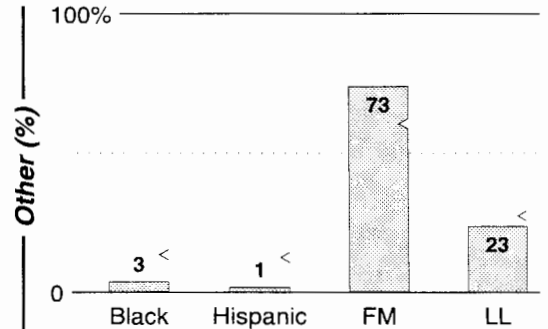

Terre Haute, IN (Cont.)

Metro Rank: **192** Pop: **204,080** Retail: **$3.397B** Gross Rev: **$6.9M** HH Inc: **$37,955** ↓

Calls	General Manager	Address, City, State ZIP	Phone	Fax	Owner Phone
WACF-FM	David Kirch	PO Box 277, Paris, IL 61944	217-465-6336	217-466-1408	606-528-9600
WAXI-FM	Mike Petersen	1215 Wabash Ave, Terre Haute, IN 47807	765-569-2026	812-238-1576	812-234-9770
WBOW-AM	Michelle Baker	PO Box 35, Terre Haute, IN 47808	812-232-5034	812-234-4383	573-324-6030
WBTO-AM	Mark Lange	RR 3 Box 1213, Linton, IN 47441	812-847-4474	812-847-0167	812-882-6060
WCBH-FM	Kevin Andfield	PO Box 568, Effingham, IL 62401	217-342-4141	217-342-4143	815-875-8014
WKZI-AM	Paul Ford	PO Box 8, Casey, IL 62420	217-932-4051		217-932-4051
WLEZ-FM	James Ganley	1072 Windsor Rd, Terre Haute, IN 47802	812-299-4343	812-299-4608	765-664-7396
WMGI-FM	Bob Swanson	824 S 3rd St, Terre Haute, IN 47807	812-232-4161	812-234-9999	812-232-4161
WMMC-FM	JD Spangler	PO Box 158, Marshall, IL 62441	217-826-8017	217-826-8519	217-826-8017
WNDI-AMFM	John Montgomery	556 E State Rd 54, Sullivan, IN 47882	812-268-6322	812-268-6652	812-268-6322
WPFR-AM	David Bailey	PO Box 1486, Terre Haute, IN 47808	812-232-9481	812-234-0089	217-932-4051
WPRS-AM	David Kirch	PO Box 277, Paris, IL 61944	217-465-6336	217-466-1408	606-528-9600
WQTY-FM	Mark Lange	RR 3 Box 1213, Linton, IN 47441	812-847-4474	812-847-0167	812-882-6060
WSDM-FM	Mike Petersen	1215 Wabash Ave, Terre Haute, IN 47807	812-234-9770	812-238-1576	812-234-9770
WSDX-AM	Mike Petersen	1215 Wabash Ave, Terre Haute, IN 47807	812-234-9770	812-238-1576	812-234-9770
WSJX-AM	Mike Petersen	1215 Wabash Ave, Terre Haute, IN 47807	812-234-9770	812-238-1576	812-234-9770
WTHI-FM	David Bailey	PO Box 1486, Terre Haute, IN 47808	812-232-9481	812-234-0089	317-266-0100
WWSY-FM	Bob Swanson	824 South 3rd Street, Terre Haute, IN 47807	812-232-4161	812-234-9999	812-232-4161
WWVR-FM	David Bailey	PO Box 1486, Terre Haute, IN 47808	812-232-9481	812-234-0089	317-266-0100
WZZQ-AMFM	Michelle Baker	PO Box 35, Terre Haute, IN 47808	812-232-5034	812-234-4383	573-324-6030

Contact Information