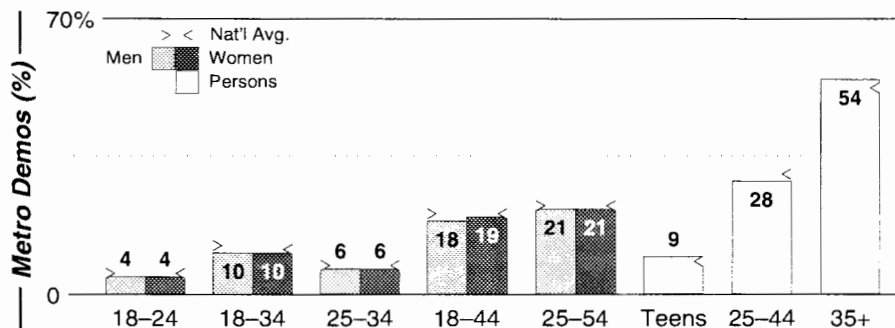

Peoria, IL (Cont.)

Metro Rank: **135** Pop: **349,051** Retail: **$3.932B** Gross Rev: **$13.5M** HH Inc: **$45,355** ↓

Calls	General Manager	Address, City, State ZIP	Phone	Fax	Owner Phone
WBGE-FM	Michael Rea	4234 N Brandywine Dr Ste D, Peoria, IL 61612	309-686-0101	309-686-0111	309-686-0101
WFXF-FM	Bill Early	3641 Meadow Road, Peoria, IL 61614	309-685-1111	309-685-7150	309-685-5975
WFYR-FM	Gil Rosenwald	28 S 4th St, Pekin, IL 61554	309-673-9595	309-346-2662	615-361-7560
WGLO-FM	Gil Rosenwald	28 S 4th St, Pekin, IL 61554	309-673-9595	309-346-2662	615-361-7560
WIRL-AM	Henry Balfanz	331 Fulton St Ste 1200, Peoria, IL 61602	309-694-6262	309-694-2233	309-688-3131
WIXO-FM	Gil Rosenwald	28 S 4th St, Pekin, IL 61554	309-673-9595	309-346-2662	615-361-7560
WJPL-FM	Michael Rea	4234 N Brandywine Dr Ste D, Peoria, IL 61612	309-686-0101	309-686-0111	401-726-1550
WKSO-FM	Bill Early	3641 Meadow Road, Peoria, IL 61614	309-685-5975	309-685-7150	309-685-5975
WMBD-AM	Mike Wild	331 Fulton St Ste 1200, Peoria, IL 61602	309-694-6262	309-686-8655	309-688-3131
WPBG-FM	Mike Wild	331 Fulton St Ste 1200, Peoria, IL 61602	309-694-6262	309-686-8655	309-688-3131
WPEO-AM	Robert Ulrich	PO Box 1, Peoria, IL 61650	309-698-9736	309-698-9740	309-698-9736
WPPY-FM	Gil Rosenwald	28 S 4th St, Pekin, IL 61554	309-673-9595	309-346-2662	615-361-7560
WRVP-FM	Gil Rosenwald	28 S 4th St, Pekin, IL 61554	309-673-9595		
WSWT-FM	Henry Balfanz	331 Fulton St Ste 1200, Peoria, IL 61602	309-694-6262	309-694-2233	309-688-3131
WTAZ-AM	Bill Early	3641 Meadow Road, Peoria, IL 61614	309-693-0102	309-685-7150	309-685-5975
WVEL-AM	Gil Rosenwald	28 S 4th St, Pekin, IL 61554	309-673-9595	309-346-2662	615-361-7560
WWCT-FM	Bruce Foster	4701 North War Memorial Dr, Peoria, IL	309-688-2000	309-688-2805	401-726-1550
WXCL-FM	Bruce Foster	3641 Meadow Road, Peoria, IL 61614	309-685-5975	309-685-7150	309-685-5975