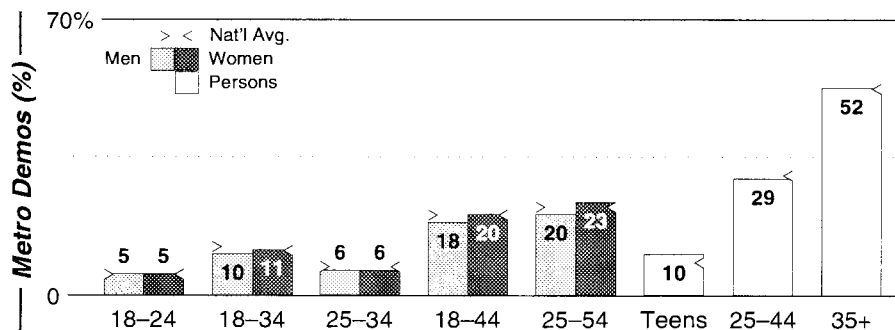

Florence, SC (Cont.)

Metro Rank: **198** Pop: **193,930** Retail: **$2.124B** Gross Rev: **$8.5M** HH Inc: **$35,944** ↓

Calls	General Manager	Address, City, State ZIP	Phone	Fax	Owner Phone
WBZF-FM	David McWhorter	2014 N Irby St, Florence, SC 29501	843-661-5000	843-661-0888	312-867-0091
WCMG-FM	David McWhorter	2014 N Irby St, Florence, SC 29501	843-661-5000	843-661-5000	312-867-0091
WDAR-FM	Rick Steele	181 E Evans St, Florence, SC 29506	843-667-9569	843-673-7390	610-660-8666
WDSC-AM	Rick Steele	181 E Evans St, Florence, SC 29506	843-667-4600	843-673-7390	610-660-8666
WEGX-FM	Rick Steele	181 E Evans St, Florence, SC 29506	843-667-4600	843-774-6721	610-660-8666
WFSF-FM	David McWhorter	2014 N Irby St, Florence, SC 29501	843-665-2899	843-661-0888	312-867-0091
WGSS-FM	Rick Steele	181 E Evans St, Florence, SC 29506	843-667-4600	843-673-7390	610-660-8666
WHLZ-FM	David McWhorter	2014 N Irby St, Florence, SC 29501	843-661-5000	843-661-0888	312-867-0091
WHSC-AM	David McWhorter	2014 N Irby St, Florence, SC 29501	843-661-8000	843-661-0888	312-867-0091
WHYM-AM	Frank Bumgardner	338 E Mclver Rd, Florence, SC 29506	843-665-1230	843-665-8786	404-875-1110
WJMX-AMFM	Rick Steele	181 E Evans St, Florence, SC 29506	843-667-9569	843-673-7390	610-660-8666
WMXT-FM	David McWhorter	2014 N Irby St, Florence, SC 29501	843-661-5000	843-661-0888	312-867-0091
WOLS-AM	Frank Bumgardner	338 E Mclver Rd, Florence, SC 29506	843-665-1230	843-665-8786	404-875-1110
WPDT-FM	Robert Kesler				
WPFM-AM	Rick Steele	181 E Evans St, Florence, SC 29506	843-667-9569	843-673-7390	610-660-8666
WSQN-FM	Rick Steele	181 E Evans St, Florence, SC 29506	843-667-4600	843-673-7390	610-660-8666
WTNI-AM	James Jackson	430 Lincoln Ave, Hartsville, SC 29550	843-383-2100	843-383-5207	843-383-2100
WWFN-FM	David McWhorter	2014 N Irby St, Florence, SC 29501	843-661-5000	843-661-0888	843-661-5000
WYMB-AM	David McWhorter	2014 N Irby St, Florence, SC 29501	843-661-5000	843-661-0888	312-867-0091
WYNN-AMFM	David McWhorter	2014 N Irby St, Florence, SC 29501	843-661-5000	843-661-0888	312-867-0091