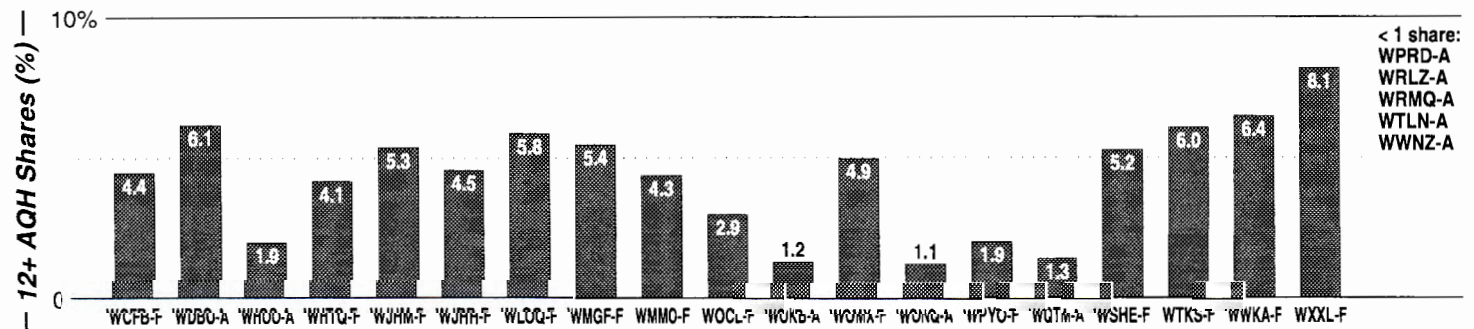

Orlando (Cont.)

Metro Rank: **39** Pop: **1,372,342** Retail: **$18.352B** Gross Rev: **$105.4M** HH Inc: **$47,446** ↑