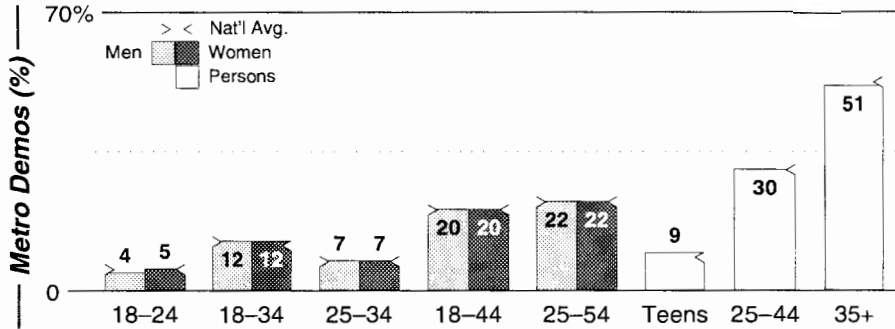

Cincinnati (Cont.)

Metro Rank: **26** Pop: **1,971,156** Retail: **$21.624B** Gross Rev: **$127.9M** HH Inc: **$47,147** ↑

Calls	General Manager	Address, City, State ZIP	Phone	Fax	Owner Phone
WAKW-FM	Gerald Croucher	Po Box 24 G, Cincinnati, OH 45201	513-542-9393	513-542-9333	732-469-0991
WAOL-FM	Richard Plessinger	8354 Fryer Rd, Georgetown, OH 45121	937-378-6151	937-378-4143	937-377-2209
WAQZ-FM	Mike Fredrick	PO Box 27, Lebanon, OH 45036	513-932-0880		212-975-6500
WAXZ-FM	Richard Plessinger	8354 Fryer Rd, Georgetown, OH 45121	937-378-6151	937-378-4143	937-377-2209
WBOB-AM	John Rohm	625 Eden Park Dr Ste 1050, Cincinnati, OH 45202	513-721-1050	513-562-3060	805-987-0400
WCIN-AM	John Thomas	3540 Reading Rd, Cincinnati, OH 45229	513-281-7180	513-281-6125	513-281-7180
WCKY-AM	Mike Kenney	1111 Saint Gregory St, Cincinnati, OH 45202	513-421-9724	513-723-9221	606-655-2267
WCNW-AM	Vernon Baldwin	8686 Michael Ln, Fairfield, OH 45014	513-829-7700		513-829-7700
WCVG-AM	Tracie Hunter	PO Box 15034, Covington, KY 41015	606-291-2255	606-655-4345	937-377-2209
WEBN-FM	Alene Grevey	1111 Saint Gregory St, Cincinnati, OH 45202	513-621-9326	513-784-1249	606-655-2267
WGRR-FM	Jim Bryant	2060 Reading Rd, Cincinnati, OH 45202	513-321-8900		212-975-6500
WIOK-FM	Janet Hammond	PO Box 50, Falmouth, KY 41040	859-472-1075	859-472-2875	606-472-1075
WIZF-FM	Steve Love	1821 Summit Rd Ste 400, Cincinnati, OH 45237	513-679-6000	513-679-6014	513-679-6006
WKFS-FM	Alene Grevey	1906 Highland Ave, Cincinnati, OH 45219	513-763-5477	513-421-3299	606-655-2267
WKRC-AM	Mike Kenney	1111 Saint Gregory St, Cincinnati, OH 45202	513-241-1550	513-723-9221	606-655-2267
WKRQ-FM	Jim Bryant	2060 Reading Rd, Cincinnati, OH 45202	513-699-5102		212-975-6500
WLW-AM	Mike Kenney	1111 Saint Gregory St, Cincinnati, OH 45202	513-241-9597	513-241-5427	606-655-2267
WMOH-AM	Kert Radel	2081 Fairgrove Ave, Hamilton, OH 45011	513-863-1111	513-863-6856	419-422-5151
WMOJ-FM	Todd Markiwicz	895 Central Ave St 900, Cincinnati, OH 45202	513-241-9500	513-241-6689	717-852-2139
WNKR-FM	Ron Lawson	PO Box 182, Dry Ridge, KY 41035	859-824-9106	859-824-9835	606-824-9106
WNLT-FM	Vernon Baldwin	8686 Michael Ln, Fairfield, OH 45014	513-829-7700		513-829-7700
WNOP-AM	William Sutton	1518 Dalton Ave, Cincinnati, OH 45214	513-421-9667	513-381-0606	
WOFX-FM	Alene Grevey	1111 Saint Gregory St, Cincinnati, OH 45202	513-621-9326	513-784-1249	606-655-2267
WOXY-FM	Doug Balogh	5120 College Corner Rd, Oxford, OH 45056	513-523-4114	513-523-1412	513-523-4114
WRRM-FM	Dan Swensson	895 Central Ave St 900, Cincinnati, OH 45202	513-241-9898	513-241-6689	717-852-2139
WSAI-AM	Mike Kenney	1111 Saint Gregory St, Cincinnati, OH 45202	513-421-9724	513-241-0358	606-655-2267
WSCH-FM	John Schuler	6857 Salem Ridge Rd, Aurora, IN 47001	812-438-2777	812-438-3495	812-438-2777
WTSJ-AM	Donald C. Lambert	635 W 7th St Ste 400, Cincinnati, OH 45203	513-579-1050	513-421-0821	805-987-0400
WUBE-AM/FM	John Rohm	625 Eden Park Dr Ste 1050, Cincinnati, OH 45202	513-721-1050	513-562-3030	212-975-6500
WVMX-FM	Alene Grevey	1906 Highland Ave, Cincinnati, OH 45219	513-763-6499	513-763-5751	606-655-2267
WYGY-FM	John Rohm	625 Eden Park Dr Ste 1050, Cincinnati, OH 45202	513-721-1050	513-562-3030	805-987-0400