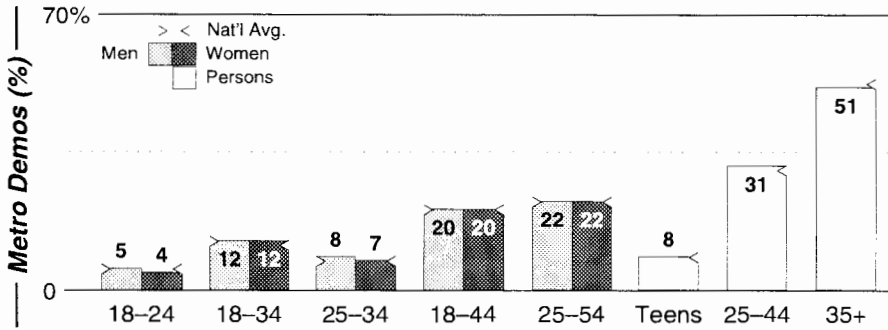

Phoenix, AZ (Cont.)

Metro Rank: **16** Pop: **2,924,485** Retail: **$34.176B** Gross Rev: **$166.0M** HH Inc: **$42,075** ↓