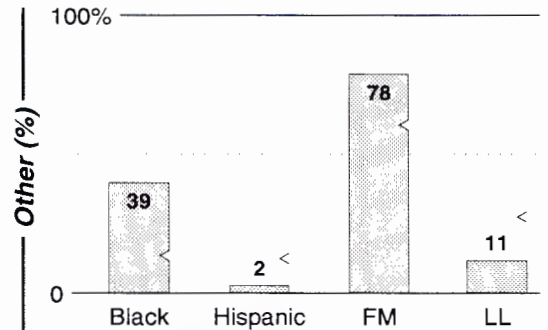

Macon, GA (Cont.)

Metro Rank: **147** Pop: **315,853** Retail: **$4.0+ 5B** Gross Rev: **$12.9M** HH Inc: **$36,431** ↓

Calls	General Manager	Address, City, State ZIP	Phone	Fax	Owner Phone
WAYS-FM	Doug Grimm	PO Box 900, Macon, GA 31202	912-746-6286	912-749-1393	912-746-6286
WBML-AM	Orvil Nichols	PO Box 6298, Macon, GA 31208	912-743-5453	912-743-9265	765-962-6535
WBNM-AM	Ralph Meacham	RR 6 Box 735, Macon, GA 31201	912-745-3301	912-742-2293	770-482-9564
WCOP-AM	Wayne Gardner	PO Box 2127, Warner Robins, GA 31099	912-923-3416	912-923-3416	706-886-6831
WDDO-AM	Doug Grimm	PO Box 900, Macon, GA 31202	912-746-6286	912-742-8061	912-746-6286
WDEN-AMFM	Doug Grimm	PO Box 900, Macon, GA 31202	912-745-3383	912-745-9693	912-746-6286
WFXM-FM	Ralph Meacham	RR 6 Box 735, Macon, GA 31201	912-745-3301	912-742-2293	770-482-9564
WIBB-FM	Rick Humphrey	7080 Industrial Hwy, Macon, GA 31216	912-781-1063	912-781-6711	770-421-1165
WLCG-AMFM	Rick Humphrey	7080 Industrial Hwy, Macon, GA 31216	912-781-1063	912-781-6711	770-421-1165
WMAC-AM	Doug Grimm	PO Box 900, Macon, GA 31202	912-746-6286	912-742-8061	912-746-6286
WMGB-FM	Doug Grimm	PO Box 900, Macon, GA 31202	912-746-6286	912-742-8061	912-746-6286
WMKS-FM	Doug Grimm	PO Box 900, Macon, GA 31202	912-746-6286	912-746-9693	912-746-6286
WNEX-AM	Debbie Hart	1691 Forsyth St, Macon, GA 31201	912-745-5858	912-745-5800	912-987-2980
WPEZ-FM	Doug Grimm	PO Box 900, Macon, GA 31202	912-746-6286	912-742-8061	912-746-6286
WPGA-AMFM	Debbie Hart	1691 Forsyth St, Macon, GA 31201	912-745-5858	912-745-5800	912-987-2980
WQBZ-FM	Rick Humphrey	7080 Industrial Hwy, Macon, GA 31216	912-781-1063	912-781-6711	770-421-1165
WQMJ-FM	Ralph Meacham	PO Box 4527, Macon, GA 31208	912-825-5547	912-827-1273	770-482-9564
WRBV-FM	Rick Humphrey	7080 Industrial Hwy, Macon, GA 31216	912-781-1063	912-781-6711	770-421-1165
WRNC-AMFM	Rick Humphrey	7080 Industrial Hwy, Macon, GA 31216	912-781-1063	912-781-6711	770-421-1165
WXKO-AM	Ralph Meacham	PO Box 4527, Macon, GA 31208	912-827-1270	912-827-1273	770-482-9564