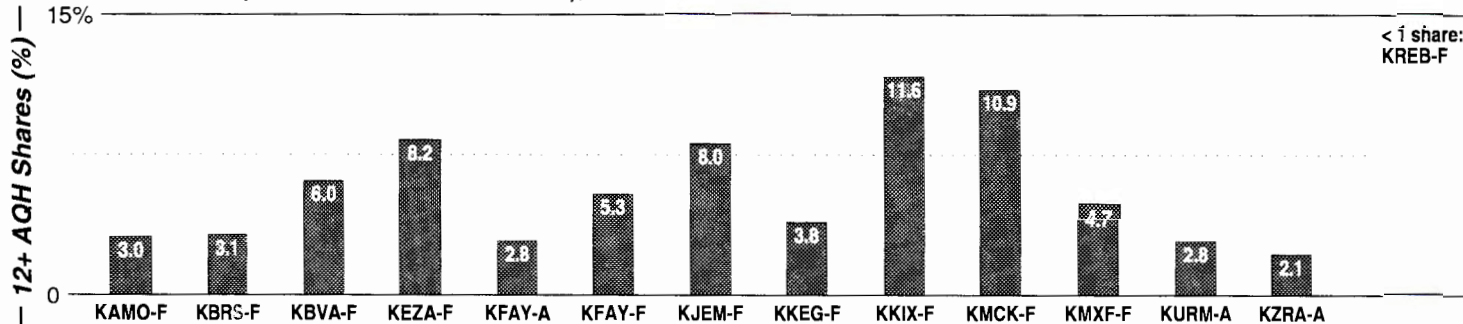

Calls	General Manager	Address, City, State ZIP	Phone	Fax	Owner Phone
KAMO-FM	Mark Levy	19784 John T. Reid PkWy, Scottsboro, AL 35768	501-621-1020	501-631-6902	312-867-0091
KBRS-FM	Steve Butler	19784 John T. Reid PkWy, Scottsboro, AL 35768	501-521-5128	501-521-4968	816-233-2577
KBVA-FM	Gayla Joy McKenzie	1655 Hwy 72 SE, Gravette, AR 72736	501-787-6500	501-787-6116	501-787-6411
KESE-AM	Elvis L. Moody	1101 S Walton Blvd Ste 2, Bentonville, AR 72712	501-636-4611	501-273-9030	205-459-3222
KEZA-FM	Dale Daniels	PO Box 447, Fayetteville, AR 72702	501-582-1079	501-587-8255	214-922-8700
KFAY-AMFM	Mark Levy	19784 John T. Reid PkWy, Scottsboro, AL 35768	501-521-5566	501-521-0751	312-867-0091
KJEM-FM	Dale Daniels	PO Box 447, Fayetteville, AR 72702	501-582-1079	501-587-8255	214-922-8700
KKEG-FM	Mark Levy	19784 John T. Reid PkWy, Scottsboro, AL 35768	501-521-5566	501-521-0751	312-867-0091
KKIX-FM	Dale Daniels	PO Box 447, Fayetteville, AR 72702	501-582-1079	501-587-8255	214-922-8700
KMCK-FM	Mark Levy	19784 John T. Reid PkWy, Scottsboro, AL 35768	501-621-1020	501-631-6902	312-867-0091
KMXF-FM	Dale Daniels	PO Box 447, Fayetteville, AR 72702	501-582-1079	501-587-8255	214-922-8700
KOFC-AM	Robert Johnson	PO Box 550, Fayetteville, AR 72702	501-750-7707	501-750-7767	501-750-7707
KREB-AMFM	Steve Butler	19784 John T. Reid PkWy, Scottsboro, AL 35768	501-521-5128	501-521-4968	816-233-2577
KUOA-AM	Ken Flory	GND 2000 W. University St, Siloam Springs, AR 72761	501-524-3154	501-524-6335	
KURM-AM	Kermit Womack	212 N 2nd St, Rogers, AR 72756	501-636-7979	501-631-9711	501-968-6100
KZRA-AM	Mark Levy	19784 John T. Reid PkWy, Scottsboro, AL 35768	501-621-1020	501-521-4968	312-867-0091