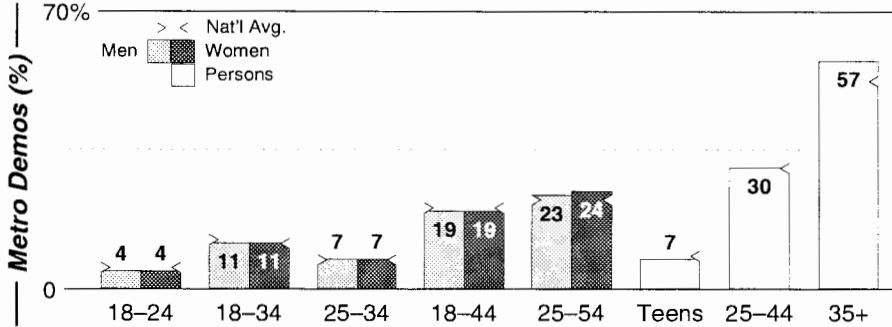

Danbury, CT

Metro Rank: **189** Pop: **205,519** Retail: **$3.002B** Gross Rev: **$8.1M** HH Inc: **$84,645** ↑

Calls	FMT	City of License	Freq	PWR	HAAT	Combo	LMA	Rep	St	Owner	Acq	Price
WAXB	OLD	Patterson	105.5	0.9	610	b		Sntry	64	Nassau Bcstg Ptrs LP	9910 p	g3
WDAQ	AC	Danbury	98.3	1.3	459	a		D&R	53	Berkshire Bcstg Corp		
WEBE	AC	Westport	107.9	50.0	384			Crstl	82	Nassau Bcstg Ptrs LP	0003 p	
WEZN	AC	Bridgeport	99.9	27.5	669			Katz	60	Cox Radio Inc	9704	g
WRKI	AOR	Brookfield	95.1	29.5 #	637	b		Sntry	57	Nassau Bcstg Ptrs LP	0003 p	g4

Calls	FMT	City of License	Freq	Day	Night	Combo	LMA	Rep	St	Owner	Acq	Price
WINE	NOST	Brookfield	940	0.7	0.00	b		Sntry	66	Nassau Bcstg Ptrs LP	0003 p	g4
WLAD	MOR	Danbury	800	1.0	0.29	a		D&R	47	Berkshire Bcstg Corp		
WPUT	NOST	Brewster	1510	1.0	0.00	b		Rosln	58	Nassau Bcstg Ptrs LP	0003 p	g4
WREF	OLD	Ridgefield	850	2.5 #	0.50	a		D&R	82	Berkshire Bcstg Corp	9701	550

Calls	General Manager	Address, City, State ZIP	Phone	Fax	Owner Phone
WAXB-FM	Bob Mordente	1004 Federal Rd, Brookfield, CT 06804	203-775-1212	203-774-6452	609-452-9696
WDAQ-FM	Irving J. Goldstein	198 Main St, Danbury, CT 06810	203-744-4800	203-778-4655	203-744-4800
WINE-AM	Bob Mordente	1004 Federal Rd, Brookfield, CT 06804	203-775-1212	203-775-6452	609-452-9696
WLAD-AM	Irving J. Goldstein	198 Main St, Danbury, CT 06810	203-744-4800	203-778-4655	203-744-4800
WPUT-AM	Bob Mordente	1004 Federal Rd, Brookfield, CT 06804	203-775-1212	203-775-6452	609-452-9696
WREF-AM	Irving J. Goldstein	198 Main St, Danbury, CT 06810	203-744-4800	203-744-4800	203-744-4800
WRKI-FM	Bob Mordente	1004 Federal Rd, Brookfield, CT 06804	203-775-1212	203-775-6452	609-452-9696