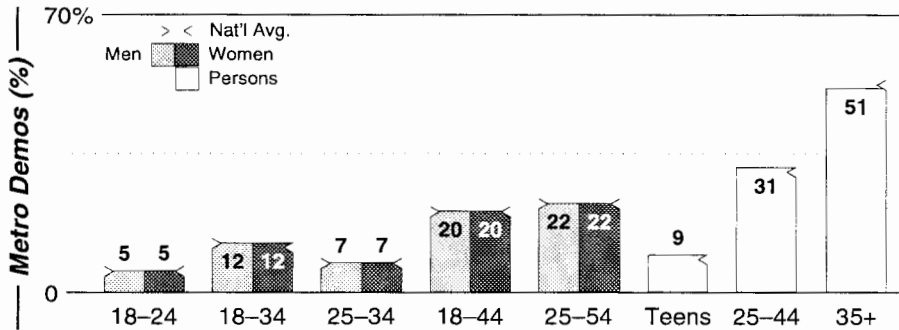

Appleton - Oshkosh, WI

Metro Rank: **134** Pop: **355,068** Retail: **$4.502B** Gross Rev: **$14.6M** HH Inc: **$46,643** ↑