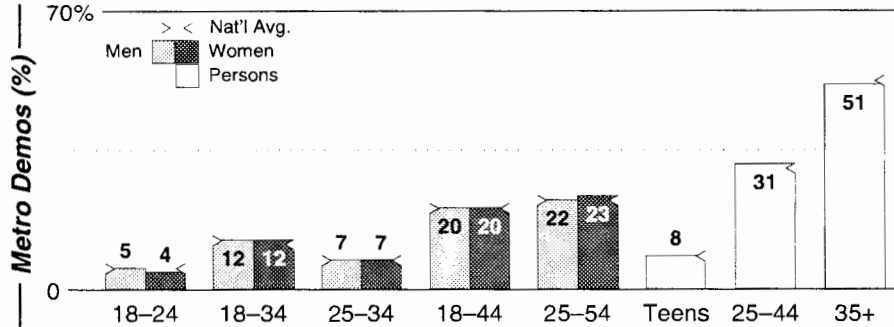

Chicago, IL (Cont.)

Metro Rank: **3** Pop: **8,708,325** Retail: **$87.802B** Gross Rev: **$536.7M** HH Inc: **$55,530** ↑