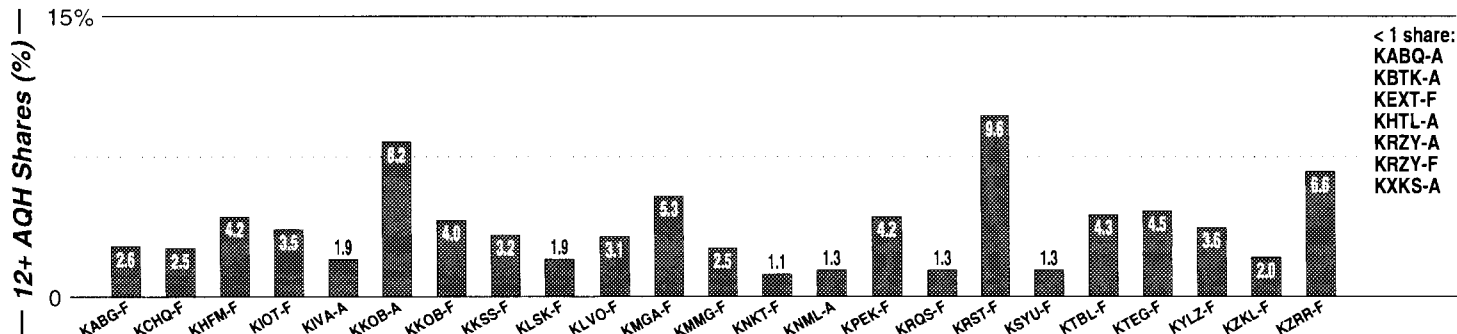

Calls	General Manager	Address, City, State ZIP	Phone	Fax	Owner Phone
KABG-FM	Joe McMahon	PO Box 30925, Albuquerque, NM 87190	505-878-0980	505-878-0098	410-832-5870
KABQ-AM	Jose Molina	6320 Zuni Rd SE, Albuquerque, NM 87108	505-265-8331	505-266-3836	606-655-2267
KALY-AM	Gloria Septien	PO Box 6492, Albuquerque, NM 87197	505-243-1952	505-243-5761	505-243-1952
KARS-AM	Ron Ortega	PO Box 860, Beien, NM 87002	505-864-3024	505-864-2719	410-832-5870
KBTK-AM	Bruce Pollock	8009 Marble Ave NE, Albuquerque, NM 87110	505-262-1142	505-262-9211	801-524-2600
KCHQ-FM	Bruce Pollock	8009 Marble Ave NE, Albuquerque, NM 87110	505-262-1142	505-262-9211	801-524-2600
KDAZ-AM	Angie Gonzalez	PO Box 4338, Albuquerque, NM 87196	505-345-7373	505-345-5669	505-345-7373
KDEF-AM	Henry Tafoya	2900 Louisanna NE St Ste 250, Albuquerque, NM 87110	505-888-1150	505-883-7323	505-888-1438
KEXT-FM	Jose Molina	6320 Zuni Rd SE, Albuquerque, NM 87108	505-265-8331	505-266-3836	606-655-2267
KHFM-FM	Gayle Shaw	Radio Ctr 500 4th St NW 5th Fl, Albuquerque, NM 87102	505-767-6700	505-767-6767	702-804-5200
KHTL-AM	Gayle Shaw	Radio Ctr 500 4th St NW 5th Fl, Albuquerque, NM 87102	505-767-6700	505-767-6767	702-804-5200
KIOT-FM	Bruce Pollock	8009 Marble Ave NE, Albuquerque, NM 87110	505-262-1142	505-262-9211	801-524-2600
KIVA-AM	Bruce Pollock	8009 Marble Ave NE, Albuquerque, NM 87110	505-262-1142	505-262-9211	801-524-2600
KKIM-AM	Joe McMahon	PO Box 30925, Albuquerque, NM 87190	505-878-0980	505-878-0098	410-832-5870
KKOB-AMFM	Gayle Shaw	Radio Ctr 500 4th St NW 5th Fl, Albuquerque, NM 87102	505-767-6700	505-767-6767	702-804-5200
KKSS-FM	Bruce Pollock	8009 Marble Ave NE, Albuquerque, NM 87110	505-262-1142	505-262-9211	801-524-2600
KLSK-FM	Cindy Schloss	2700 San Pedro Dr NE, Albuquerque, NM 87110	505-830-6400	505-830-6517	606-655-2267
KLVO-FM	Joe McMahon	PO Box 30925, Albuquerque, NM 87190	505-878-0980	505-878-0098	410-832-5870
KMGA-FM	Gayle Shaw	Radio Ctr 500 4th St NW 5th Fl, Albuquerque, NM 87102	505-767-6700	505-767-6767	702-804-5200
KMMG-FM	Joe McMahon	PO Box 30925, Albuquerque, NM 87190	505-878-0980	505-878-0098	410-832-5870
KNKT-FM	Chip Lusko	4001 Osuna Rd NE, Albuquerque, NM 87109	505-344-9146	505-344-9193	505-344-0880
KNML-AM	Gayle Shaw	Radio Ctr 500 4th St NW 5th Fl, Albuquerque, NM 87102	505-767-6700	505-767-6767	702-804-5200
KPEK-FM	Cindy Schloss	2700 San Pedro Dr NE, Albuquerque, NM 87110	505-830-6400	505-830-6543	606-655-2267
KRQS-FM	Bruce Pollock	8009 Marble Ave NE, Albuquerque, NM 87110	505-262-1142	505-262-9211	801-524-2600
KRST-FM	Gayle Shaw	Radio Ctr 500 4th St NW 5th Fl, Albuquerque, NM 87102	505-767-6700	505-767-6767	702-804-5200
KRZY-AMFM	Karen Martinez	3451 Candelaria Rd NE, Albuquerque, NM 87107	505-837-1059	505-830-1190	310-820-5355
KSVA-AM	Gayle Shaw	Radio Ctr 500 4th St NW 5th Fl, Albuquerque, NM 87102	505-767-6700	505-767-6767	702-804-5200
KSYU-FM	Cindy Schloss	2700 San Pedro Dr NE, Albuquerque, NM 87110	505-830-6400	505-830-6543	606-655-2267
KTBL-FM	Gayle Shaw	Radio Ctr 500 4th St NW 5th Fl, Albuquerque, NM 87102	505-767-6700	505-767-6767	702-804-5200
KTEG-FM	Cindy Schloss	2700 San Pedro Dr NE, Albuquerque, NM 87110	505-830-6400	505-830-6543	606-655-2267
KXKS-AM	Jose Molina	6320 Zuni Rd SE, Albuquerque, NM 87108	505-265-8331	505-266-3836	606-655-2267
KYLZ-FM	Joe McMahon	PO Box 30925, Albuquerque, NM 87190	505-878-0980	505-878-0098	410-832-5870
KZKL-FM	Bruce Pollock	8009 Marble Ave NE, Albuquerque, NM 87110	505-262-1142	505-262-9211	801-524-2600
KZRR-FM	Cindy Schloss	2700 San Pedro Dr NE, Albuquerque, NM 87110	505-830-6400	505-830-6543	606-655-2267