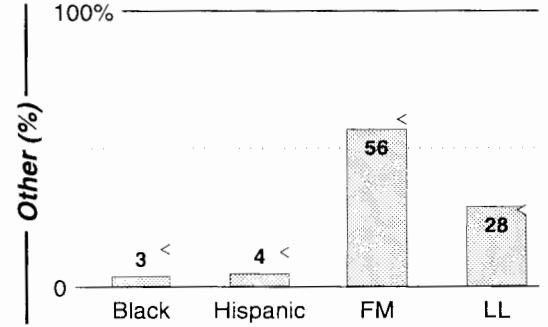

Lincoln, NE

Metro Rank: **172** Pop: **238,558** Retail: **$2.797B** Gross Rev: **$13.4M** HH Inc: **$51,416** ↑