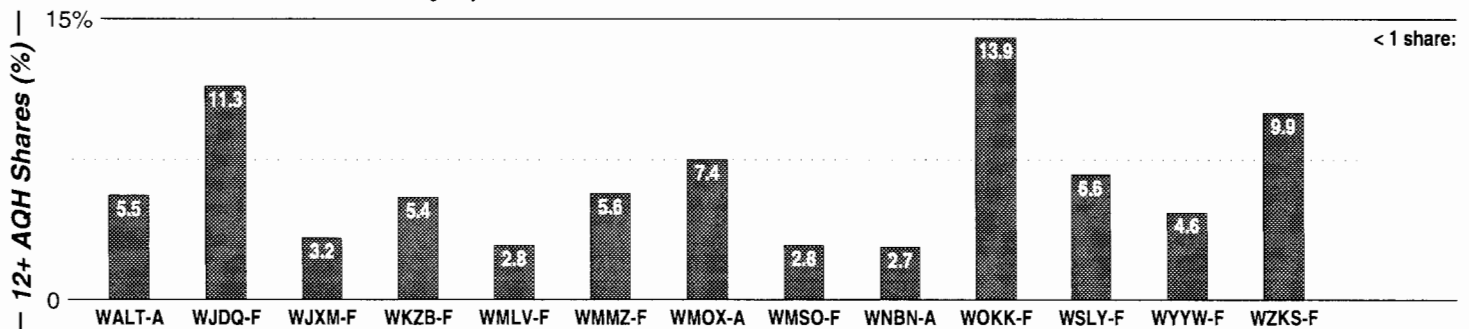

Calls	General Manager	Address, City, State ZIP	Phone	Fax	Owner Phone
WALT-AM	Ed Holladay	PO Box 5797, Meridian, MS 39302	601-693-2661	601-483-0826	601-693-2661
WFFX-AM	Dean Pearce	4307 Highway 39 N, Meridian, MS 39301	601-693-2381	601-485-2972	601-693-2381
WJDQ-FM	Dean Pearce	4307 Highway 39 N, Meridian, MS 39301	601-693-2381	601-485-2972	601-693-2381
WJXM-FM	Clay Holladay	PO Box 5797, Meridian, MS 39302	601-693-2661	601-483-9826	318-388-2323
WKZB-FM	Darryl Jackson	PO Box 1805, Meridian, MS 39302	601-483-9393	601-483-9322	205-459-3222
WMER-AM	Ron Jones	1413 Rubush Ave, Meridian, MS 39301	601-693-9637	601-693-2660	601-693-9637
WMLV-FM	Clay Holladay	PO Box 5797, Meridian, MS 39302	601-693-2661	601-483-0826	318-388-2323
WMMZ-FM	Clay Holladay	PO Box 5797, Meridian, MS 39302	601-693-2661	601-483-0826	318-388-2323
WMOX-AM	Eddie Smith	PO Box 5184, Meridian, MS 39302	601-693-1891	601-483-1010	601-693-1891
WMSO-FM	Dean Pearce	4307 Highway 39 N, Meridian, MS 39301	601-693-9898	601-485-2972	601-693-2381
WNBN-AM	Frank Rackley, Jr.	266 23rd St, Meridian, MS 39301	601-483-3401	601-485-2841	601-483-3401
WOKK-FM	Ed Holladay	PO Box 5797, Meridian, MS 39302	601-693-2661	601-483-0826	601-693-2661
WSLY-FM	William B. Grant	11474 U S Highway 11, York, AL 36925	205-392-5234	205-392-5536	205-392-5234
WYYW-FM	Dean Pearce	4307 Highway 39 N, Meridian, MS 39301	601-693-2381	601-485-2972	601-693-2381
WZKS-FM	Dean Pearce	4307 Highway 39 N, Meridian, MS 39301	601-693-2381	601-485-2972	601-693-2381