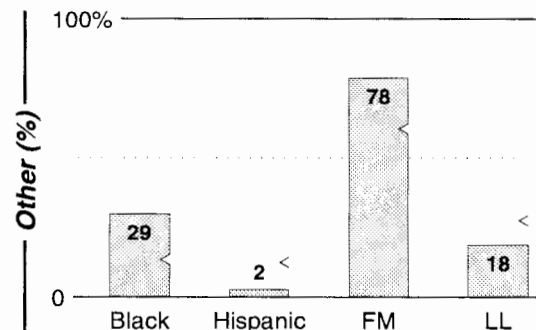

Alexandria, LA

Metro Rank: **203** Pop: **187,862** Retail: **$1.703B** Gross Rev: **$5.5M** HH Inc: **$34,817** ↓