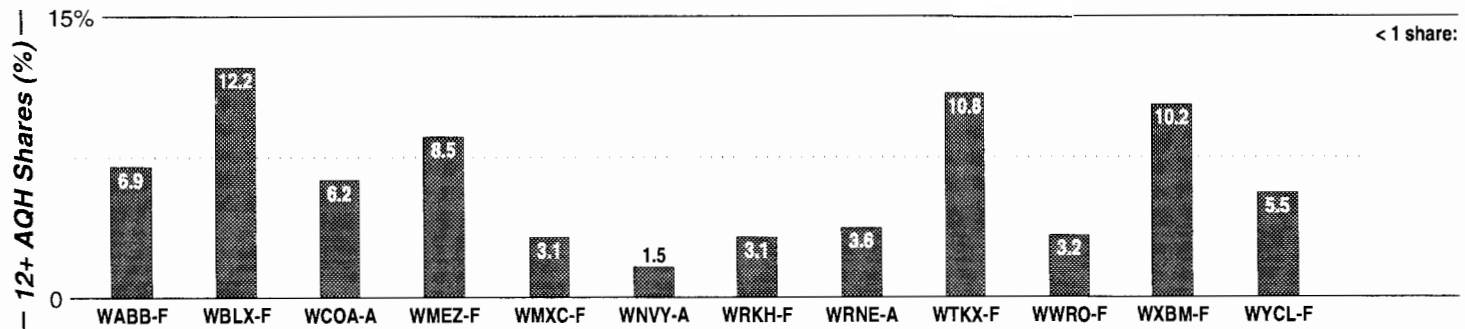

Contact Information	Calls	General Manager	Address, City, State ZIP	Phone	Fax	Owner Phone
	WBSR-AM	Frederic T.C. Brewer	PO Box 8057, Pensacola, FL 32505	850-438-4982	850-433-7932	850-438-4982
	WCOA-AM	Bernie Barker	6565 North W Street, Pensacola, FL 32505	850-478-6011	850-478-3971	312-867-0091
	WEBY-AM	Joyce Campbell	7179 Printers Aly, Milton, FL 32583	850-623-1330	850-939-9136	850-623-1330
	WECM-AM	Mac Johnson	703 Berryhill Rd, Milton, FL 32570	850-623-1490	850-623-8618	850-623-8207
	WMEZ-FM	Dave Cobb	1101 Gulf Breeze Pkwy Box 8, Gulf Breeze, FL 32561	850-916-9222	850-916-9266	
	WNVY-AM	Michael Glinter	2070 N Palafox St, Pensacola, FL 32501	850-432-1232	850-469-9698	850-434-1230
	WPFL-FM	Crystal Nall	PO Box 967, Flomaton, AL 36441	850-256-0105	334-296-1055	
	WRNE-AM	Robert Hill	312 E Nine Mile Rd Ste 29D, Pensacola, FL 32514	850-478-6000	850-484-8080	850-478-6000
	WSWL-AM	Don Schroeder	3801 N Pace Blvd, Pensacola, FL 32505	850-433-1141	850-433-1142	850-433-1141
	WTKX-FM	Jeanie Hufford	6485 Pensacola Blvd, Pensacola, FL 32505	850-473-0400	850-473-0907	606-655-2267
	WVTJ-AM	Michael Glinter	2070 N Palafox St, Pensacola, FL 32501	850-434-1230	850-469-9698	850-434-1230
	WWRO-FM	Bernie Barker	6565 North W Street, Pensacola, FL 32505	850-478-6011	850-478-3971	312-867-0091
	WXBW-FM	Dave Cobb	1687 Quintette Rd, Pace, FL 32571	850-994-5357	850-994-7191	
	WYCL-FM	Jeanie Hufford	6485 Pensacola Blvd, Pensacola, FL 32505	850-473-0400	850-473-0907	813-926-9260
	WZNO-AM	Michael Glinter	2070 N Palafox St, Pensacola, FL 32501	850-432-1232	850-469-9698	850-434-1230