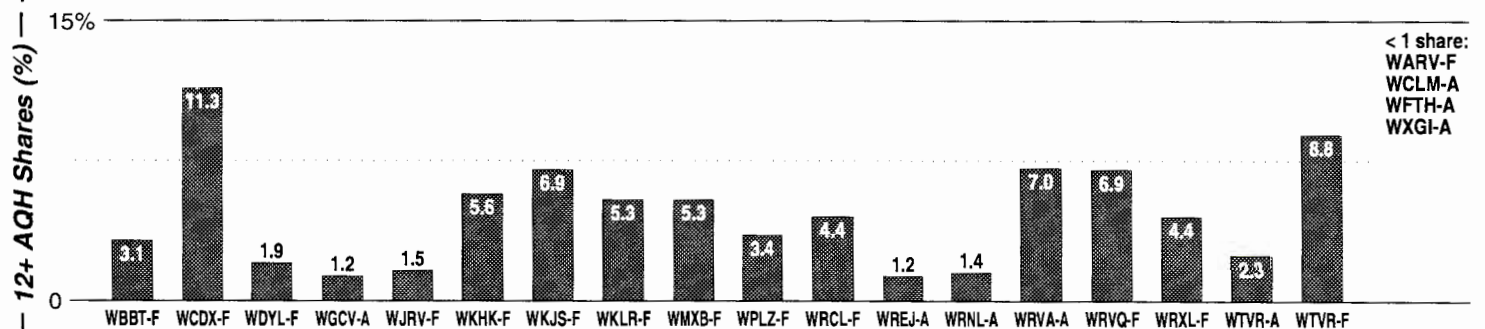

Richmond, VA (Cont.)

Metro Rank: **57** Pop: **963,900** Retail: **$10.704B** Gross Rev: **$49.7M** HH Inc: **$45,941** ↑