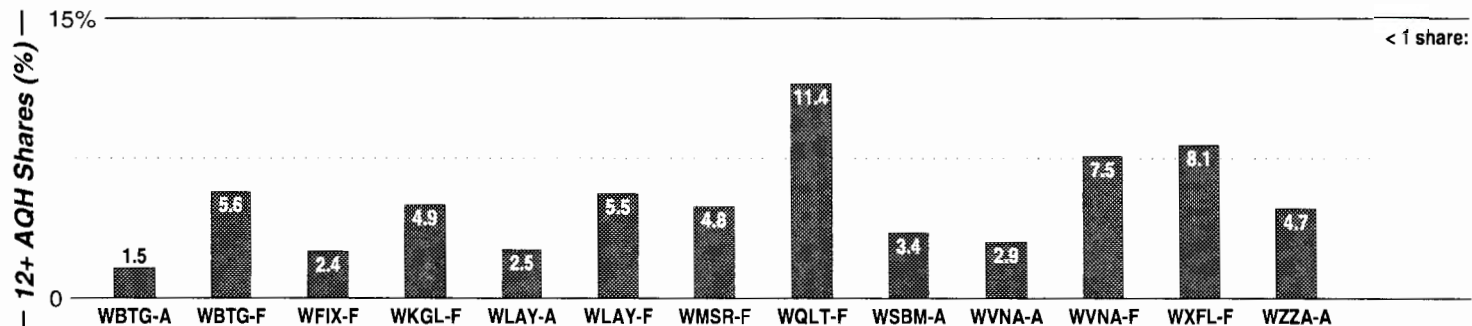

Calls	General Manager	Address, City, State ZIP	Phone	Fax	Owner Phone
WBCF-AM	Benjamin Carle	525 E Tennessee St, Florence, AL 35630	256-764-8170	256-764-8340	256-764-8170
WB TG-AMFM	Paul Slatton	PO Box 518, Sheffield, AL 35660	256-381-6800	256-381-6801	256-381-6800
WFI X-FM	Mark Allen	PO Box 397, Florence, AL 35631	256-764-9964	256-764-9154	931-363-2505
WKGL-FM	Mike Self	PO Box 9797, Muscle Shoals, AL 35662	256-389-9700	256-383-4450	312-867-0091
WKNI-AM	Michael Weber	209 Albert Brewer Dr, Lexington, AL 35648	256-229-6262	419-781-4382	256-544-1473
WLA Y-AMFM	Mike Self	PO Box 220, Sheffield, AL 35660	256-383-2525	256-383-4450	312-867-0091
WMSR-FM	Sherrie Powers	122 West Tombigbee Street, Florence, AL 35630	256-766-9436	256-760-9454	256-766-9436
WQLT-FM	Nick Martin	624 Sam Phillips St, Florence, AL 35630	256-764-8121	256-764-8169	256-764-8121
WSBM-AM	Nick Martin	624 Sam Phillips St, Florence, AL 35630	256-764-8121	256-764-8169	256-764-8121
WVNA-AMFM	Maudie Bedford	PO Box 477, Tuscumbia, AL 35674	256-383-3500	256-383-2727	312-867-0091
WXFL-FM	Nick Martin	624 Sam Phillips St, Florence, AL 35630	256-764-8121	256-764-8169	256-764-8121
WZZA-AM	Bob Bailey	1570 Woodmont Dr, Tuscumbia, AL 35674	256-381-1862	256-381-1862	256-381-1862