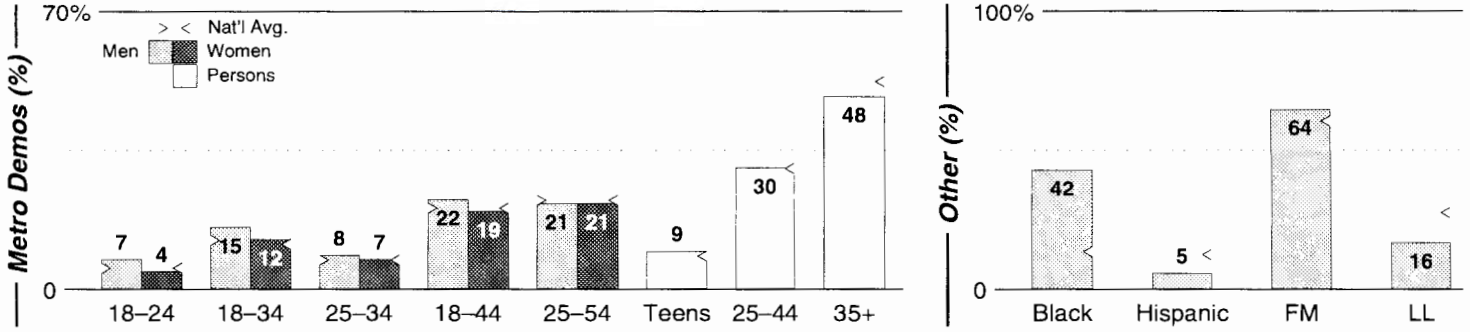

Columbus, GA

Metro Rank: **169** Pop: **248,103** Retail: **$2.892B** Gross Rev: **$10.4M** HH Inc: **$36,963** ↓