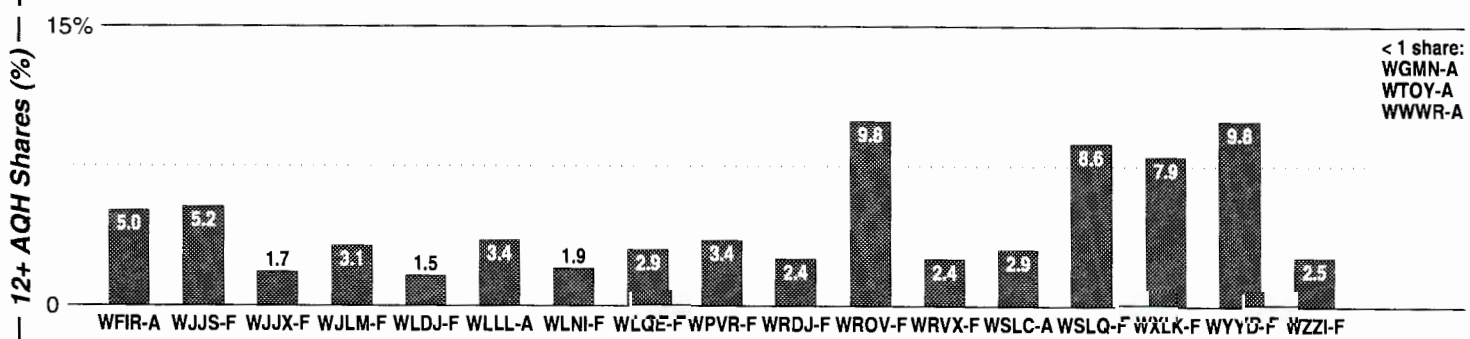

Calls	General Manager	Address, City, State ZIP	Phone	Fax	Owner Phone
WAMV-AM	Robert K. Langstaff	PO Box 1420, Amherst, VA 24521	804-946-9000	804-946-2201	804-946-9000
WBLT-AM	James Patterson	PO Box 506, Bedford, VA 24523	540-586-8245	540-586-8245	540-586-8245
WBRG-AM	Brent Epperson	PO Box 1079, Lynchburg, VA 24505	804-845-5916	804-845-5917	804-845-5916
WFIR-AM	Terry Gibbons	3509 Hounds Chase Lane, Roanoke, VA 24014	540-345-1511	540-342-2270	540-387-0234
WGMN-AM	Joe Conway	3807 Brandon Ave, Roanoke, VA 24018	540-725-1220	540-725-1245	214-922-8700
WJJS-FM	Joe Conway	3807 Brandon Ave, Roanoke, VA 24018	540-725-1220	540-725-1245	214-922-8700
WJXX-FM	Joe Conway	3807 Brandon Ave, Roanoke, VA 24018	540-725-1220	540-725-1245	214-922-8700
WJLM-FM	Joe Conway	3807 Brandon Ave, Roanoke, VA 24018	540-725-1220	540-725-1245	214-922-8700
WKBA-AM	David H. Moran	2043 10th St, Roanoke, VA 24012	540-343-5597	540-345-4064	540-721-1161
WKDE-AMFM	Dave Hoehne	PO Box 390, Altavista, VA 24517	804-369-5588	804-369-1632	308-282-2500
WKPA-AM	David H. Moran	2043 10th St, Roanoke, VA 24012	540-721-1161	540-721-1842	540-721-1161
WLDJ-FM	Joe Conway	3305 Old Forest Road, Lynchburg, VA 24501	804-385-8298	804-845-4385	214-922-8700
WLLL-AM	Fletcher Hubbard	PO Box 11375, Lynchburg, VA 24506	804-385-9555	804-385-6073	804-385-9555
WLNI-FM	Gary Burns	PO Box 11798, Lynchburg, VA 24506	804-845-5463	804-847-5709	804-845-5463
WLQE-FM	Diane Newman	4119 Boonsboro Rd Ste 220, Lynchburg, VA 24503	804-384-5936	804-384-7288	804-384-5936
WLVA-AM	Charles L. Anthony	4119 Boonsboro Rd Ste 220, Lynchburg, VA 24503	804-847-7590	804-384-7288	804-386-0101
WLYK-FM	Leonard Wheeler	3934 Electric Rd, Roanoke, VA 24018	540-774-9200	540-774-5667	540-387-0234
WODI-AM	Dave Marthouse	1230 Radio Rd, Brookneal, VA 24528	804-376-1230	804-376-9634	732-985-0114
WPVR-FM	Terry Gibbons	3807 Brandon Ave, Roanoke, VA 24018	540-725-1220	540-725-1245	540-387-0234
WRDJ-FM	Joe Conway	3305 Old Forest Road, Lynchburg, VA 24501	804-385-8298	804-845-4385	214-922-8700
WRIS-AM	Lloyd Gochenour	219 Luckett St NW, Roanoke, VA 24017	540-342-1410	540-342-5952	540-774-8253
WROV-FM	Joe Conway	3807 Brandon Ave, Roanoke, VA 24018	540-725-1220	540-725-1245	214-922-8700
WRVX-FM	Bob Abbott	19-C Wadsworth St, Lynchburg, VA 24501	804-845-3698	804-845-2063	540-344-2800
WSLC-AM	Herm Reavis	PO Box 6002, Roanoke, VA 24017	540-387-0234	540-389-0837	540-387-0234
WSLQ-FM	Leonard Wheeler	PO Box 6002, Roanoke, VA 24017	540-387-0234	540-389-0837	540-387-0234
WTOY-AM	Irvin Ward	504 23rd St NW, Roanoke, VA 24017	540-344-9869	540-344-0976	540-344-9869
WTTX-FM	Terry Cook	PO Box 637, Appomattox, VA 24522	804-352-7607	804-352-2451	804-352-7607
WVGM-AM	Joe Conway	3807 Brandon Ave, Roanoke, VA 24018	540-725-1220	540-725-1245	214-922-8700
WWLR-AM	Jim Pagans	1848 Clay St SE, Roanoke, VA 24013	540-343-7109	540-343-2306	540-343-7109
WWAR-AM	Ted Collins	PO Box 2524, Appomattox, VA 24522	804-352-9927	804-352-8844	804-352-7607
WWWR-AM	Jim Pagans	1848 Clay St SE, Roanoke, VA 24013	540-343-7109	540-343-2306	540-343-7109
WXLK-FM	Leonard Wheeler	3934 Electric Rd, Roanoke, VA 24018	540-774-9200	540-774-5667	540-387-0234
WYYD-FM	Joe Conway	3305 Old Forest Road, Lynchburg, VA 24501	804-385-8298	804-385-8991	214-922-8700
WZZI-FM	Karen Travis	210 1st St SW 1Campbell Sq 240, Roanoke, VA 24011	540-344-2800	540-344-4001	540-344-2800