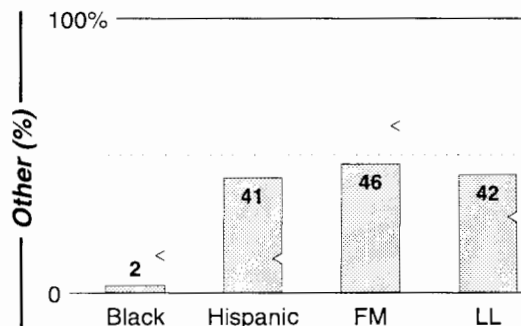

Pueblo, CO

Metro Rank: **241** Pop: **138,882** Retail: **$1.733B** Gross Rev: **$4.1M** HH Inc: **$31,315** ↓