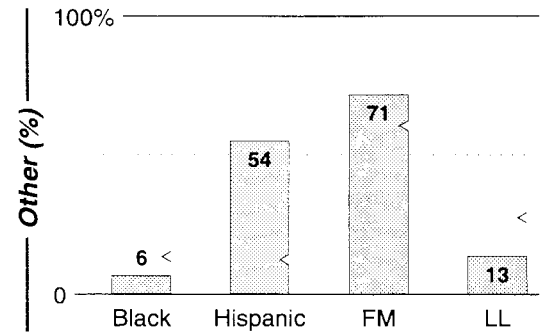

San Antonio, TX (Cont.)

Metro Rank: **32** Pop: **1,684,355** Retail: **$16.598B** Gross Rev: **$79.5M** HH Inc: **$41,880** ↓