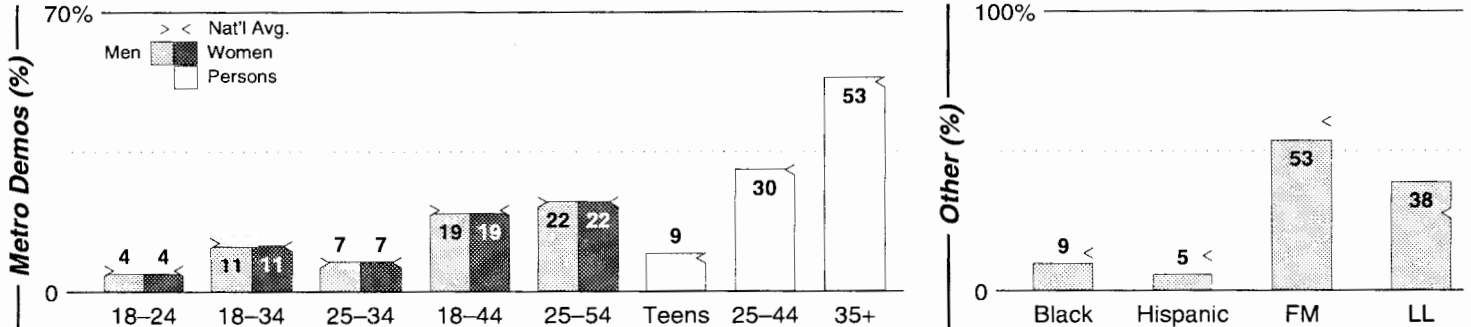

Rockford, IL

Metro Rank: **148** Pop: **313,690** Retail: **$3.142B** Gross Rev: **$13.9M** HH Inc: **$44,509** ↓