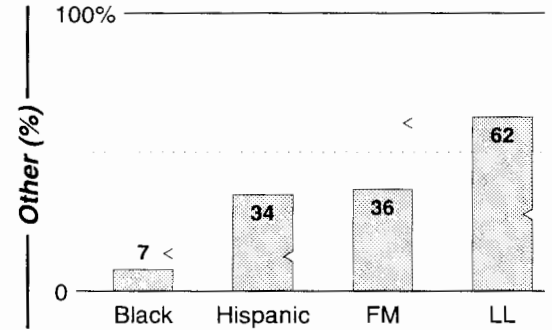

Riverside-San Bernardino (Cont.)

Metro Rank: **28** Pop: **1,808,460** Retail: **$15.088B** Gross Rev: **$38.3M** HH Inc: **$40,019** ↓

Calls	General Manager	Address, City, State ZIP	Phone	Fax	Owner Phone
KAEH-FM	Barbara Brindisi	PO Box 2235, Sun City, CA 92586	909-769-9734	909-769-0443	909-769-9734
KATY-FM	Theresa Kolbas	27450 Ynez Rd Ste 316, Temecula, CA 92591	909-506-1222	909-506-1213	909-506-1222
KBHR-FM	Rick Herrick	PO Box 2979, Big Bear City, CA 92314	909-584-5247	909-584-5347	909-584-5347
KCAL-FM	Jeff Parke	1940 Orange Tree Ln Ste 200, Redlands, CA 92374	909-793-3554	909-798-6627	909-793-3550
KCAL-AM	Paul Petrilli	1950 S Sunwest Ln Ste 302, San Bernardino, CA 92408	909-384-9750	909-884-5844	310-820-5355
KCKC-AM	Roy Laughlin	3400 Riverside Dr Ste 800, Burbank, CA 91505	909-784-4210	909-784-4213	606-655-2267
KCXX-FM	Bill McNulty	740 W 4th St, San Bernardino, CA 92410	909-384-1039	909-888-7302	310-330-3123
KDIF-AM	Gilberto Esquivel	3400 Riverside Dr Ste 800, Burbank, CA 91505	909-784-4210	909-784-4213	606-655-2267
KELT-FM	Greg Peterson	99 Long Court Suite 200, Thousand Oaks, CA 91360	909-248-9270	909-786-8908	707-543-0100
KFRG-FM	Tom Hoyt	900 E Washington St Ste 315, Colton, CA 92324	909-825-9525	909-825-0441	212-975-6500
KGGI-FM	Robert Ridzak	2001 Iowa Ave Ste 200, Riverside, CA 92507	909-684-1991	909-274-4949	
KHPY-AM	Gayle Van Voorhis	PO Box 909, Moreno Valley, CA 92556	909-247-5479		909-864-3391
KIKA-AM	Bill Martinez	9485 Haven Ave, Rancho Cucamonga, CA 91730	909-483-1500	909-483-1515	714-502-9494
KKDD-AM	Robert Ridzak	2001 Iowa Ave Ste 200, Riverside, CA 92507	909-684-1991	909-274-4911	214-922-8700
KLTH-AM	Dave Armstrong	701 N Brand Blvd Ste 550, Glendale, CA 91203	909-885-6555	909-381-9563	805-987-0400
KMET-AM	Robin Bivona	PO Box 1490, Banning, CA 92220	909-849-4644	909-849-3114	949-261-6117
KOLA-FM	Jeff Parke	1940 Orange Tree Ln Ste 200, Redlands, CA 92374	909-793-3554	909-798-6627	909-793-3550
KPRO-AM	Ronnie Olenick	7351 Lincoln Ave, Riverside, CA 92504	909-688-1570	909-688-7009	909-688-1570
KREA-FM	Seong Hwan Jun	4525 Wilshire Blvd, Los Angeles, CA 90010	323-935-0606	323-935-7779	214-630-9400
KSDT-AM	Jay Raymond	2615 West Devonshire, Hemet, CA 92545	909-925-1320	909-658-4843	805-240-2070
KSZZ-AM	Paul Petrilli	1950 S Sunwest Ln Ste 302, San Bernardino, CA 92408	909-384-9750	909-884-5844	310-820-5355
KWRM-AM	William Roberts	PO Box 100, Corona, CA 91718	909-737-1370	909-735-9572	909-737-1370
KWRP-FM	Helen Jones	475 W Stetson Ave Ste U, Hemet, CA 92543	909-929-5088	909-658-8822	912-746-6286
KXFG-FM	Tom Hoyt	900 E Washington St Ste 315, Colton, CA 92324	909-825-9525	909-825-0441	212-975-6500
KXRS-FM	Pedro Gutierrez	3600 Lime St Ste 126, Riverside, CA 92501	909-275-5277	909-275-5316	805-240-2070
KXSB-FM	Pedro Gutierrez	3600 Lime St Ste 126, Riverside, CA 92501	909-275-5277	909-275-5316	805-240-2070