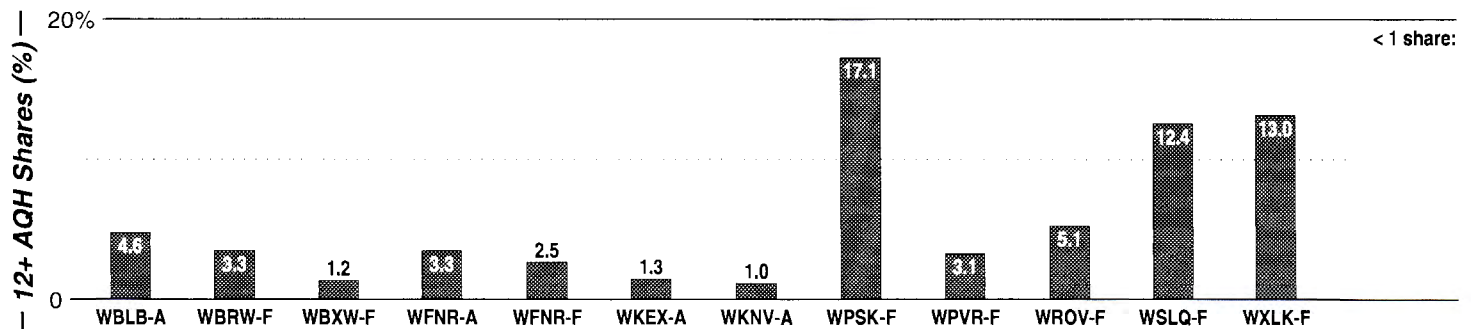

Calls	General Manager	Address, City, State ZIP	Phone	Fax	Owner Phone
WBLB-AM	Sandy Young	PO Box 150, Pulaski, VA 24301	540-980-3411	540-980-8320	540-980-3411
WBRW-FM	Ron Walton	PO Box 3788, Radford, VA 24143	540-633-5330	540-633-2998	540-633-5330
WBXW-FM	Ron Walton	PO Box 3788, Radford, VA 24143	540-633-5330	540-633-2998	540-633-5330
WFNR-AMFM	Ron Walton	PO Box 3788, Radford, VA 24143	540-633-5330	540-633-2998	540-633-5330
WGFC-AM	Gerald Gallimore	PO Box 495, Floyd, VA 24091	540-745-9811	540-745-9812	540-745-9811
WKEX-AM	Hal Mabe	PO Box 11600, Blacksburg, VA 24062	540-951-9539	540-961-3616	540-552-4252
WKNV-AM	Vernon Baker	PO Box 889, Blacksburg, VA 24063	540-961-3277	540-951-5282	540-552-4252
WNRV-AM	Ben Peyton	1848 Clay St SE, Roanoke, VA 24013	540-343-7109	540-343-2306	540-343-7109
WPIN-AM	Leon Spradlin	PO Box 889, Blacksburg, VA 24063	540-961-2377	540-951-5282	540-552-4252
WPSK-FM	Ron Walton	PO Box 3788, Radford, VA 24143	540-633-5330	540-633-2998	540-633-5330
WWVT-AM	Glenn Gleixner	4235 Electric Rd Ste 105, Roanoke, VA 24014	540-989-8900	540-776-2727	540-989-8900
WXBX-FM	Gary W. Hagerich	110 West Spillard Street, Wytheville, VA 24382	540-228-0953	540-228-9261	540-228-3185