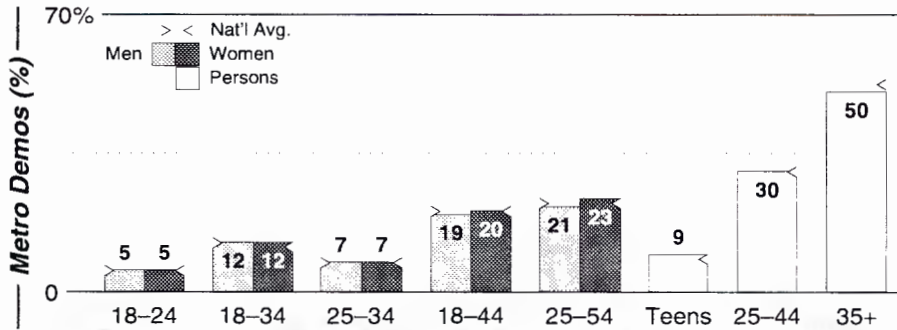

Macon, GA (Cont.)

Metro Rank: **147** Pop: **315,853** Retail: **$4.0+ 5B** Gross Rev: **$12.9M** HH Inc: **$36,431** ↓

Calls	General Manager	Address, City, State ZIP	Phone	Fax	Owner Phone
WAYS-FM	Doug Grimm	PO Box 900, Macon, GA 31202	912-746-6286	912-749-1393	912-746-6286
WBML-AM	Orvil Nichols	PO Box 6298, Macon, GA 31208	912-743-5453	912-743-9265	765-962-6535
WBNM-AM	Ralph Meacham	RR 6 Box 735, Macon, GA 31201	912-745-3301	912-742-2293	770-482-9564
WCOP-AM	Wayne Gardner	PO Box 2127, Warner Robins, GA 31099	912-923-3416	912-923-3416	706-886-6831
WDDO-AM	Doug Grimm	PO Box 900, Macon, GA 31202	912-746-6286	912-742-8061	912-746-6286
WDEN-AMFM	Doug Grimm	PO Box 900, Macon, GA 31202	912-745-3383	912-745-9693	912-746-6286
WFXM-FM	Ralph Meacham	RR 6 Box 735, Macon, GA 31201	912-745-3301	912-742-2293	770-482-9564
WIBB-FM	Rick Humphrey	7080 Industrial Hwy, Macon, GA 31216	912-781-1063	912-781-6711	770-421-1165
WLCG-AMFM	Rick Humphrey	7080 Industrial Hwy, Macon, GA 31216	912-781-1063	912-781-6711	770-421-1165
WMAC-AM	Doug Grimm	PO Box 900, Macon, GA 31202	912-746-6286	912-742-8061	912-746-6286
WMGB-FM	Doug Grimm	PO Box 900, Macon, GA 31202	912-746-6286	912-742-8061	912-746-6286
WMKS-FM	Doug Grimm	PO Box 900, Macon, GA 31202	912-746-6286	912-746-9693	912-746-6286
WNEX-AM	Debbie Hart	1691 Forsyth St, Macon, GA 31201	912-745-5858	912-745-5800	912-987-2980
WPEZ-FM	Doug Grimm	PO Box 900, Macon, GA 31202	912-746-6286	912-742-8061	912-746-6286
WPGA-AMFM	Debbie Hart	1691 Forsyth St, Macon, GA 31201	912-745-5858	912-745-5800	912-987-2980
WQBZ-FM	Rick Humphrey	7080 Industrial Hwy, Macon, GA 31216	912-781-1063	912-781-6711	770-421-1165
WQMJ-FM	Ralph Meacham	PO Box 4527, Macon, GA 31208	912-825-5547	912-827-1273	770-482-9564
WRBV-FM	Rick Humphrey	7080 Industrial Hwy, Macon, GA 31216	912-781-1063	912-781-6711	770-421-1165
WRNC-AMFM	Rick Humphrey	7080 Industrial Hwy, Macon, GA 31216	912-781-1063	912-781-6711	770-421-1165
WXKO-AM	Ralph Meacham	PO Box 4527, Macon, GA 31208	912-827-1270	912-827-1273	770-482-9564