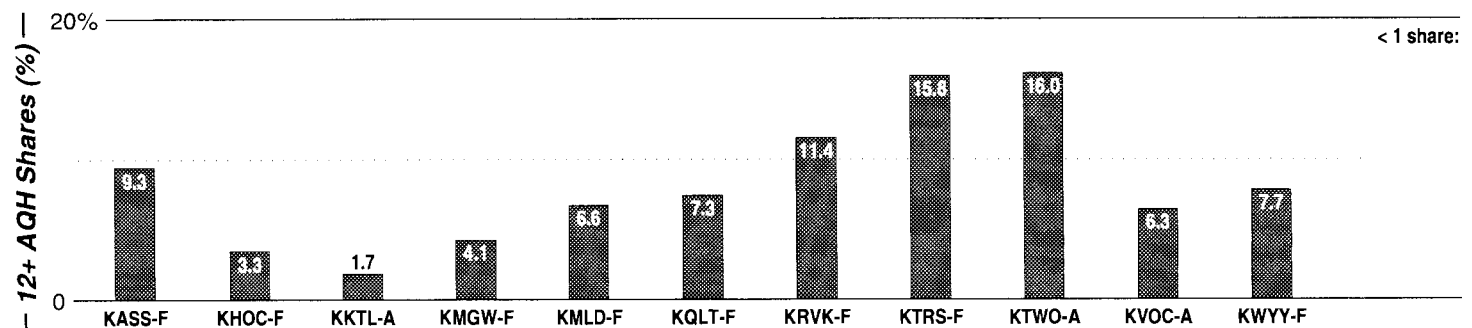

Contact Information	Calls	General Manager	Address, City, State ZIP	Phone	Fax	Owner Phone
	KASS-FM	Ray Ebert	PO Box 2515, Casper, WY 82602	307-265-1984	307-266-3295	307-265-1984
	KHOC-FM	Ray Ebert	PO Box 2515, Casper, WY 82602	307-265-1984	307-473-7461	307-265-1984
	KKTL-AM	Robert Price	150 N Nichols, Casper, WY 82601	307-266-5252	307-235-9143	606-655-2267
	KMGW-FM	Robert Price	150 N Nichols, Casper, WY 82601	307-266-5252	307-235-9143	307-778-9318
	KMLD-FM	Robert Price	150 N Nichols, Casper, WY 82601	307-266-5252	307-237-5836	606-655-2267
	KQLT-FM	Ray Ebert	PO Box 2515, Casper, WY 82602	307-265-1984	307-473-7461	307-265-1984
	KRVK-FM	Robert Price	251 W 1st St, Casper, WY 82601	307-235-7000	307-237-5836	606-655-2267
	KTRS-FM	Robert Price	251 W 1st St, Casper, WY 82601	307-235-7000	307-237-5836	606-655-2267
	KTWO-AM	Robert Price	150 N Nichols, Casper, WY 82601	307-266-5252	307-235-9143	606-655-2267
	KUYO-AM	Steve Stumbo	PO Box 50607, Casper, WY 82605	307-577-5896		307-577-5896
	KVOC-AM	Ray Ebert	PO Box 2515, Casper, WY 82602	307-265-1984	307-473-7461	307-265-1984
	KWYY-FM	Robert Price	251 W 1st St, Casper, WY 82601	307-235-7000	307-237-5836	606-655-2267