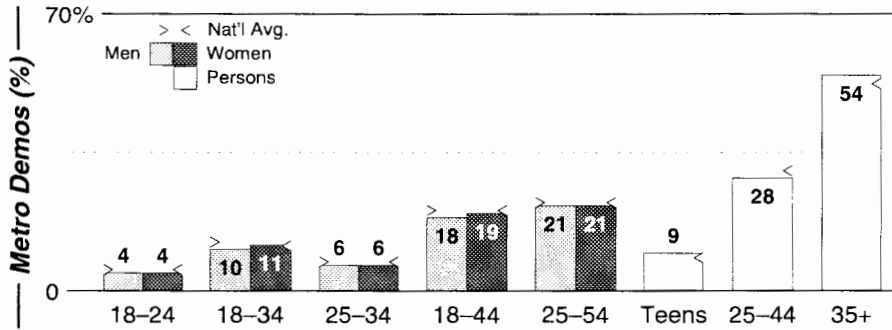

Battle Creek, MI

Metro Rank: **238** Pop: **142,769** Retail: **\$1.473B** Gross Rev: **\$2.5M** HH Inc: **\$38,834** ↓

Calls	FMT	City of License	Freq	PWR	HAAT	Combo	LMA	Rep	St	Owner	Acq	Price
WBXX	AC	Battle Creek	95.3	3.0 #	269	c		Estmn	75	AMFM Inc	9910 p	g
WJXQ	AOR	Jackson	106.1	50.0	489	a		Katz	76	62nd Street Bcstg	9703	e
WKFR	CHR	Battle Creek	103.3	50.0	482	b		Inter	63	Cumulus Bcstg Inc	9809	14,000 st
WMMQ	AOR	East Lansing	94.9	50.0	492			Estmn	63	Citadel Comm Corp	9912 p	
WNWN	CTRY	Coldwater	98.5	50.0	469			Crstl	50	Midwest Comm Inc	9505	g1
WQLR	AC	Kalamazoo	106.5	33.0	600			Sntry	64	Fairfield Bcstg Co	7206	150
WRKR	AOR	Portage	107.7	50.0 #	486	b		Inter	88	Cumulus Bcstg Inc	9809	st
WWKN	OLD	Marshall	104.9	6.0	328	c		Estmn	68	AMFM Inc	9910 p	g
WXIK	CTRY	Jackson	94.1	40.0	551	a		Katz	55	62nd Street Bcstg	9703	ac