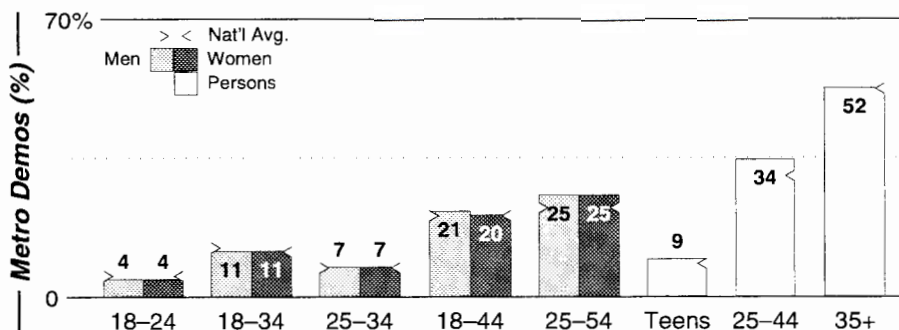

Sussex, NJ

Metro Rank: **239** Pop: **144,850** Retail: **$1.200B** Gross Rev: **$4.5M** HH Inc: **$61,652** ↑

Calls	FMT	City of License	Freq	PWR	HAAT	Combo	LMA	Rep	St	Owner	Acq	Price
WHCY	CTRY	Blairstown	106.3	0.4	860	a		Katz	73	Nassau Bcstg Ptrs LP	9602	1,925
WNNJ	HITS	Newton	103.7	2.3	892	a		Katz	61	Nassau Bcstg Ptrs LP	9608	4,500 c1
WSUS	AC	Franklin	102.3	0.6	745	a		Katz	65	Nassau Bcstg Ptrs LP	9706	5,000

Calls	FMT	City of License	Freq	Day	Night	Combo	LMA	Rep	St	Owner	Acq	Price
WNNJ	NOST	Newton	1360	2.0 #	0.02	a		Katz	53	Nassau Bcstg Ptrs LP	9608	c1

General Manager	Address, City, State ZIP	Phone	Fax	Owner Phone
FM Rick Musselman	33 Newton Sparta Rd, Newton, NJ 07860	973-383-3400	973-383-2432	609-452-9696
MFM Rick Musselman	33 Newton Sparta Rd, Newton, NJ 07860	973-383-3400	973-383-2432	609-452-9696
FM Rick Musselman	33 Newton Sparta Rd, Newton, NJ 07860	973-827-2525	973-827-5772	609-452-9696