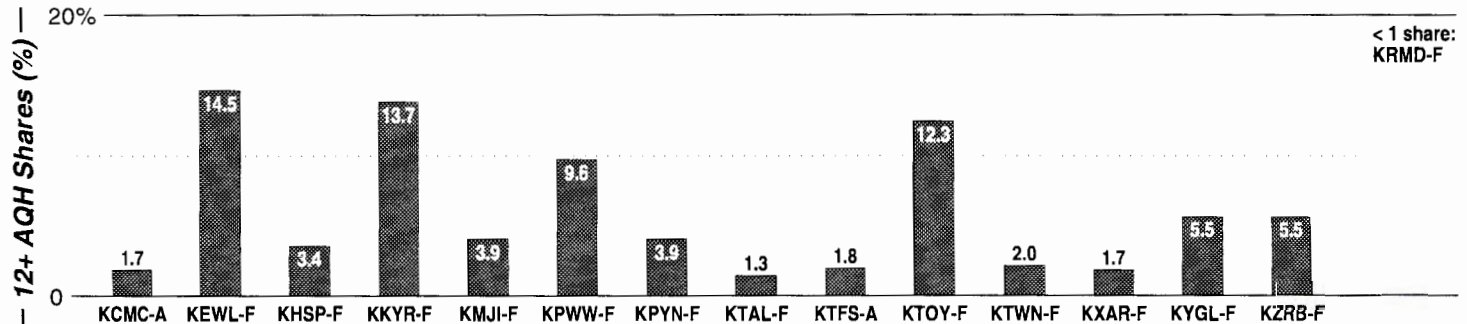

Calls	General Manager	Address, City, State ZIP	Phone	Fax	Owner Phone
KCMC-AM	Doug Davis	3225 Summerhill Rd, Texarkana, TX 75503	903-793-1137	903-792-5262	318-425-2422
KEWL-AMFM	Mike Basso	1323 College Dr, Texarkana, TX 75503	903-793-1109	903-794-4717	903-793-1109
KHSP-FM	Mike Basso	1323 College Dr, Texarkana, TX 75503	903-793-1109	903-794-4717	903-793-1109
KKYR-AMFM	Ron Bird	2324 Arkansas Blvd, Texarkana, AR 71854	870-772-3771	870-772-0364	214-922-8700
KMJI-FM	Phil O'Bryan	911 N Bishop Bldg A Suite 200, Texarkana, TX 75501	903-334-9336	903-334-9310	870-642-2446
KNBO-AM	Richard E Knox	PO Box 848, New Boston, TX 75570	903-628-2561		903-628-2561
KPWW-FM	Ron Bird	2324 Arkansas Blvd, Texarkana, AR 71854	870-772-3771	870-772-0364	214-922-8700
KPYN-FM	David Wommack, Jr.	PO Box 7449, Atlanta, TX 75551	903-796-2817	903-794-9919	903-794-1444
KTFS-AM	John Bell	303 W Broad St, Texarkana, TX 75501	903-793-4671	903-792-4261	903-793-4671
KTOY-FM	Al Davis	2409 College Dr, Texarkana, TX 75501	903-794-5869	903-793-1577	903-794-5869
KTWN-FM	John Bell	303 W Broad St, Texarkana, TX 75501	903-793-4671	903-792-4261	903-793-4671
KXAR-AMFM	Rob Hill	PO Box 424, Hope, AR 71801	870-777-3601	870-777-3535	903-796-2817
KYGL-FM	Ron Bird	2324 Arkansas Blvd, Texarkana, AR 71854	870-772-3771	870-772-0364	214-922-8700
KZRB-FM	Ray Bursey	710 West Ave A, Hooks, TX 75561	903-547-3223	903-547-3095	903-547-3223