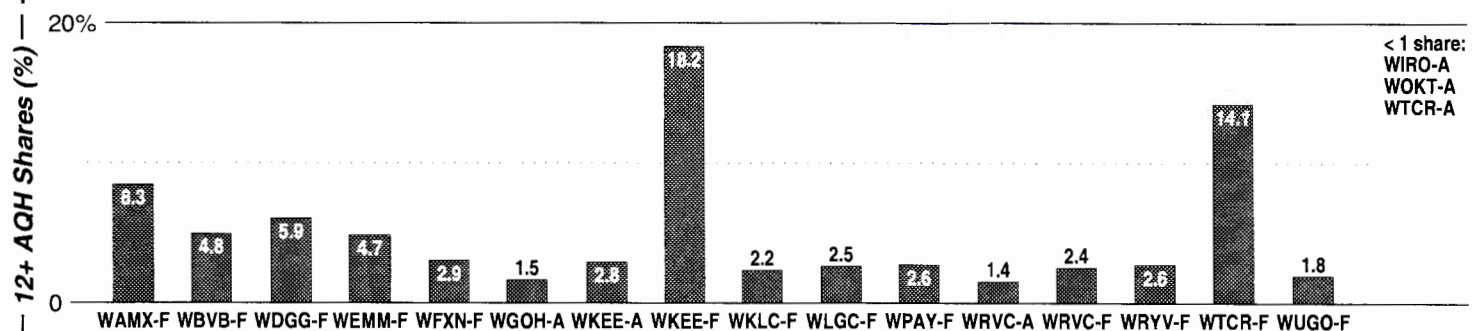

Huntsville, AL

Calls	FMT	City of License	Freq	PWR	HAAT	Combo	LMA	Rep	St	Owner	Acq	Price
WAHR	AC	Huntsville	99.1	100.0	981			McGvn	59	STG Acquisition	9906	11,200 na
WDRM	CTRY	Decatur	102.1	100.0	981	c		Sntry	51	AMFM Inc	9910 p	g
WEUP	URBN	Minor Hill	92.1	2.6 #	479	d		Katz	83	Batts, H & Caples, V	9402	310
WPZM	CTRY	Tullahoma	93.3	100.0	981	a		McGvn	62	Athens Bcstg Co	9311	2,500
WQLT	AC	Florence	107.3	93.0 #	1017	b			67	Big River Bcstg Corp	7302	
WRJL	REL	Eva	99.9	6.0	328				96	French, Jo & Rolland		
WRSA	EASY	Decatur	96.9	100.0	1012				65	NCA Inc		
WRTT	REL	Huntsville	95.1	50.0	112				60	STG Acquisition	0001 p	na
WTAK	AOR	Hartselle	106.1	5.4	725	c			92	AMFM Inc	9910 p	g
WWXQ	OLD	Trinity	92.5	3.1	423	c			92	AMFM Inc	9910 p	g
WXQW	OLD	Meridianville	94.1	3.0	328	c			95	AMFM Inc	9910 p	g
WYAM	URBN	Addison	105.7	6.0	328				99	Newman Family Ptrshp		
WZYP	CHR	Athens	104.3	100.0	1116	a		McGvn	58	Athens Bcstg Co		