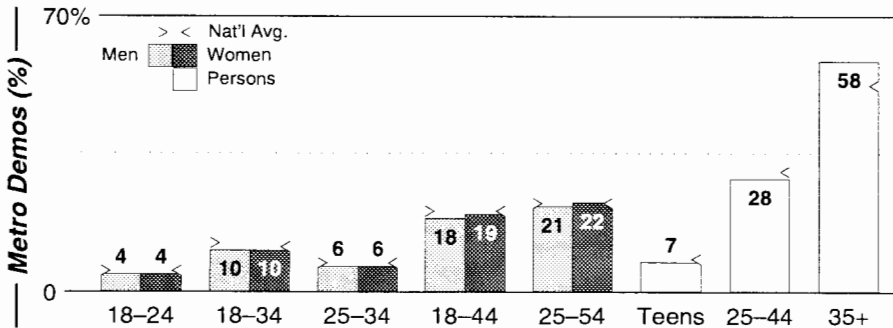

Pittsburgh, PA (Cont.)

Metro Rank: **22** Pop: **2,342,429** Retail: **$25.532B** Gross Rev: **$101.2M** HH Inc: **$45,988** ↑