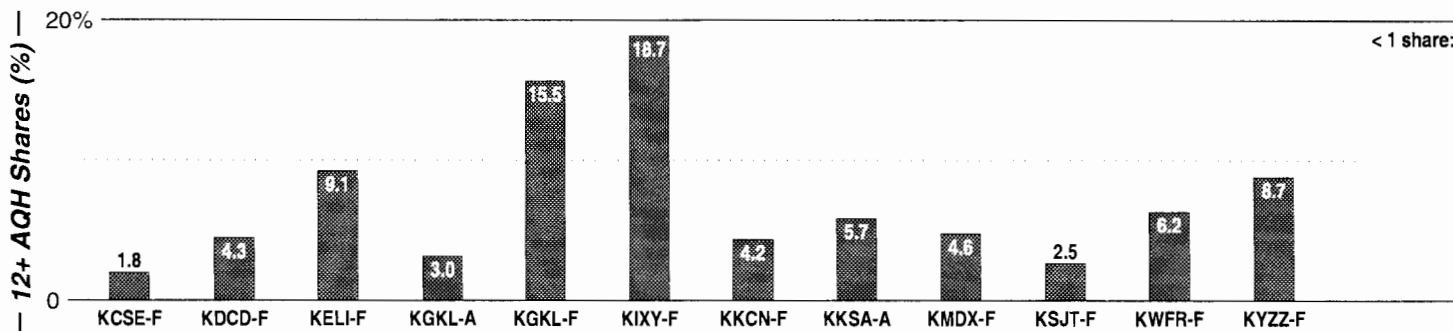

Calls	General Manager	Address, City, State ZIP	Phone	Fax	Owner Phone
KCRN-AMFM	Mark Mohr	PO Box 32, San Angelo, TX 76902	915-655-6917	915-655-7806	817-792-3800
KCSE-FM	Steve Everett	Box 791, San Angelo, TX 76902	915-658-2966	915-486-0386	915-658-2966
KDCD-FM	Beth Auldridge	3434 Sherwood Way, San Angelo, TX 76901	915-947-0899	915-947-0996	915-947-0899
KELI-FM	Perry Curnett	PO Box 1878, San Angelo, TX 76902	915-655-7161	915-658-7377	915-655-7161
KGKL-AMFM	Perry Curnett	PO Box 1878, San Angelo, TX 76902	915-655-7161	915-658-7377	915-655-7161
KIXY-FM	John Kerr	2824 Sherwood Way, San Angelo, TX 76901	915-949-3333	915-944-0851	915-949-3333
KKCN-FM	Steve Everett	Box 791, San Angelo, TX 76902	915-658-2966	915-486-0386	
KKSA-AM	John Kerr	2824 Sherwood Way, San Angelo, TX 76901	915-949-3333	915-944-0851	915-949-3333
KMDX-FM	Beth Auldridge	3434 Sherwood Way, San Angelo, TX 76901			915-947-0899
KSJT-FM	Armando Martinez	209 W Beauregard Ave, San Angelo, TX 76903	915-655-1717	915-657-1199	915-655-1717
KWFR-FM	John Kerr	2824 Sherwood Way, San Angelo, TX 76901	915-949-3333	915-944-0851	915-949-3333
KYZZ-FM	Arnie Gutierrez	422 N Van Buren St, San Angelo, TX 76901	915-658-2995	915-659-2239	915-658-2995