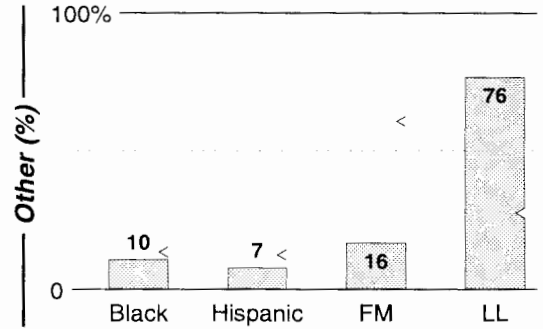

Waterbury, CT

Metro Rank: **180** Pop: **215,931** Retail: **$1.948B** Gross Rev: **N/A** HH Inc: **$54,184** ↑