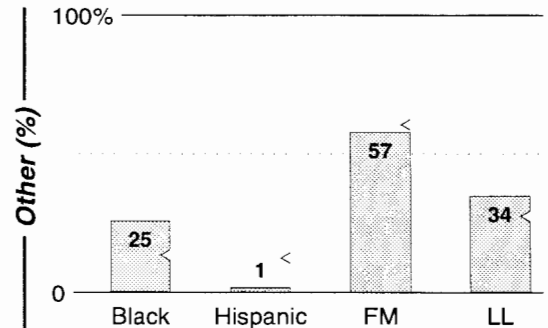

Lake Charles, LA

Metro Rank: **205** Pop: **184,867** Retail: **$1.778B** Gross Rev: **$7.4M** HH Inc: **$42,145** ↓