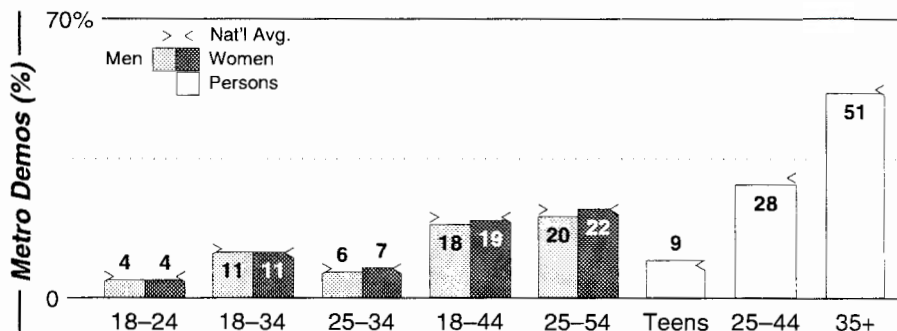

Shreveport, LA (Cont.)

Metro Rank: **130** Pop: **377,677** Retail: **$4.321B** Gross Rev: **$14.4M** HH Inc: **$39,212** ↓

Calls	General Manager	Address, City, State ZIP	Phone	Fax	Owner Phone
KASO-AM	Mike Cole	410 Lakeshore Dr, Minden, LA 71055	318-377-1240	318-377-4619	318-377-8478
KBCL-AM	Randy Alewyne	316-B Gregg Street, Shreveport, LA 71104	318-861-1070	318-861-1230	318-861-1070
KDKS-FM	Cary D. Camp	PO Box 7197, Shreveport, LA 71137	318-222-3122	318-459-1493	318-222-3122
KEEL-AM	David Macejko	PO Box 31130, Shreveport, LA 71130	318-688-1130	318-687-8574	606-655-2267
KFLO-AM	Tommy Moore	2097 N Hearne Ave, Shreveport, LA 71107	318-222-2744	318-425-7507	318-222-2744
KIOU-AM	Jean Fields	4149 George Rd, Shreveport, LA 71107	318-222-0272		417-581-5595
KITT-FM	David Macejko	PO Box 31130, Shreveport, LA 71130	318-688-1130	318-687-8574	606-655-2267
KLKL-FM	Cary D. Camp	PO Box 7197, Shreveport, LA 71137	318-222-3122	318-459-1493	202-861-0870
KMJJ-FM	Jerry Frentress	3109 Alexander Ave, Shreveport, LA 71104	318-865-5173	318-865-3657	312-867-0091
KNCB-AMFM	Ruby Collins	PO Box 1072, Vivian, LA 71082	318-375-3278	318-375-3329	318-375-3278
KOKA-AM	Cary D Camp	PO Box 7197, Shreveport, LA 71137	318-222-3122	318-459-1493	202-861-0870
KRMD-AMFM	Jerry Frentress	3109 Alexander Ave, Shreveport, LA 71104	318-865-5173	318-865-3657	312-867-0091
KRUF-FM	David Macejko	PO Box 31130, Shreveport, LA 71130	318-688-1130	318-687-8574	606-655-2267
KRVQ-FM	Cindy Delaney	PO Box 78137, Shreveport, LA 71137	318-222-0636	318-222-2957	318-798-7816
KSYR-FM	Cindy Delaney	PO Box 78137, Shreveport, LA 71137	318-222-0636	318-222-2957	318-798-7816
KTAL-FM	Amy Bloxom	3150 N Market St, Shreveport, LA 71107	318-425-2422	318-425-2486	318-425-2422
KTUX-FM	David Macejko	PO Box 31130, Shreveport, LA 71130	318-688-1130	318-687-8574	606-655-2267
KVKI-FM	David Macejko	PO Box 31130, Shreveport, LA 71130	318-688-1130	318-687-8574	606-655-2267
KWKH-AM	David Macejko	PO Box 31130, Shreveport, LA 71130	318-688-1130	318-687-8574	606-655-2267
KYLA-FM	Cary D Camp	PO Box 7197, Shreveport, LA 71137	318-222-3122	318-459-1493	318-222-3122

Contact Information