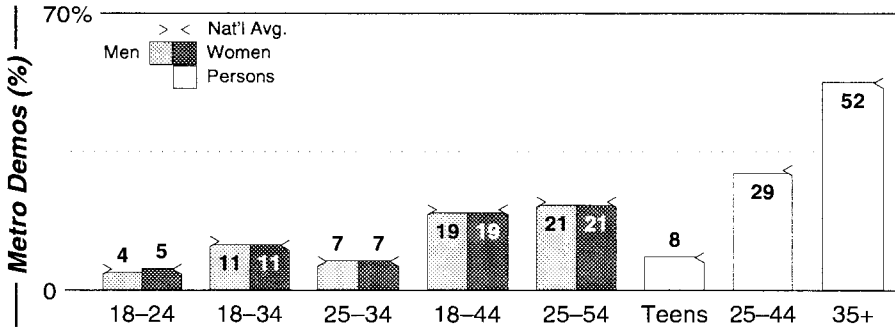

Lancaster, PA

Metro Rank: **111** Pop: **463,723** Retail: **$4.917B** Gross Rev: **$13.8M** HH Inc: **$48,754** ↑

Calls	FMT	City of License	Freq	PWR	HAAT	Combo	LMA	Rep	St	Owner	Acq	Price
WARM	AC	York	103.3	6.4	1306			Estmn	62	Susquehanna Radio		
WDAC	REL	Lancaster	94.5	19.0	810			Dome	59	WDAC Radio Co Inc	8103	900 e
WEGK	AOR	Starview	92.7	1.4	682			D&R	71	Hall Communications	9512	3,200
WIOV	CTRY	Ephrata	105.1	11.0 #	1017			McGvn	62	Brill Media Co	8501	1,750 e
WLAN	CHR	Lancaster	96.9	50.0	499	b		Alied	48	Clear Channel Comm	9707	7,000 c1
WQXA	ROCK	York	105.7	25.0	705			McGvn	48	Citadel Comm Corp	9707	ac
WRKZ	CTRY	Hershey	106.7	14.0	929			McGvn	64	Citadel Comm Corp	9707	g
WROZ	AC	Lancaster	101.3	6.7	1309	a		D&R	44	Hall Communications		

Calls	FMT	City of License	Freq	Day	Night	Combo	LMA	Rep	St	Owner	Acq	Price
WLAN	NOST	Lancaster	1390	5.0	1.00	b		Alied	46	Clear Channel Comm	9707	c1
WLPA	SPRT	Lancaster	1490	0.6	0.60	a		D&R	22	Hall Communications	7702	
WPDC	SPRT	Elizabethtown	1600	0.5	0.08				58	JVJ Comm Inc		
WVZN	NEWS	Columbia	1580	0.5	0.01			Smith	84	Susquehanna Asc/Blnd	9705	74 al

Calls	General Manager	Address, City, State ZIP	Phone	Fax	Owner Phone
WDAC-FM	Paul R. Hollinger	PO Box 3022, Lancaster, PA 17604	717-284-4123	717-284-2300	717-284-4123
WIOV-FM	Mitch Carroll	PO Box 430, Ephrata, PA 17522	717-738-1191	717-738-1661	812-423-6200
WLAN-AMFM	Mike Shannon	252 N Queen St, Lancaster, PA 17603	717-295-9700	717-295-7329	606-655-2267
WLPA-AM	Bill Baldwin	PO Box 4368, Lancaster, PA 17604	717-653-0800	717-653-0122	941-682-8184
WPDC-AM	Vincent Grande	PO Box 20249, York, PA 17402	717-367-1600		717-367-1600
WROZ-FM	Bill Baldwin	PO Box 4368, Lancaster, PA 17604	717-653-0800	717-653-0122	941-682-8184
WVZN-AM	Dennis Steiner	244 N Queen St, Lancaster, PA 17603	717-394-7644	717-291-9183	717-394-7644