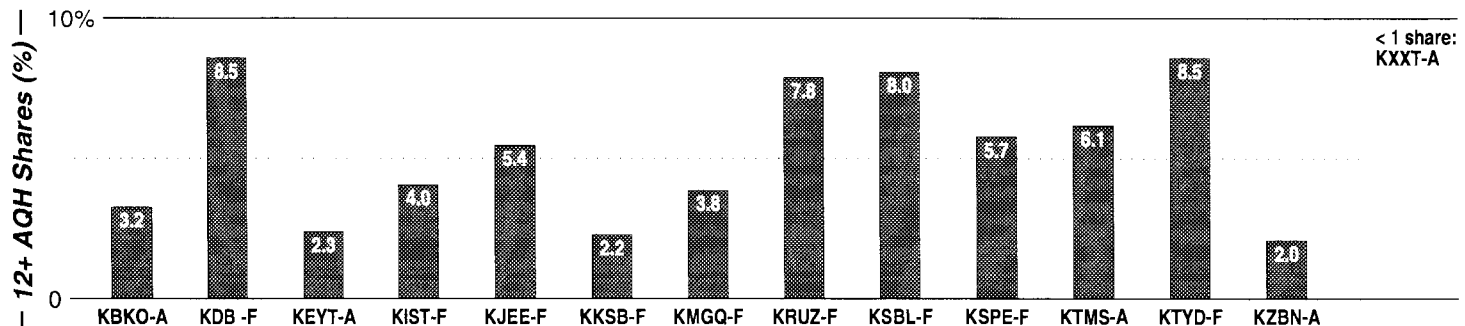

Facilities	Calls	General Manager	Address, City, State ZIP	Phone	Fax	Owner Phone
Contact Information	KBKO-AM	Jim Votaw	331 N Milpas St Ste F, Santa Barbara, CA 93103	805-965-1490	805-966-7875	606-655-2267
	KDB-FM	Bob Scott	23 W Micheltorena St, Santa Barbara, CA 93101	805-966-4131	805-966-4788	805-966-4131
	KEYT-AM	Byron Elton	1330 Cacique St, Santa Barbara, CA 93103	805-882-3933	805-564-4489	805-965-0400
	KIST-FM	Jim Votaw	414 E Cota St, Santa Barbara, CA 93101	805-879-8300	805-879-8430	606-655-2267
	KJEE-FM	Eddie Gutierrez	302 W Carrillo St Suite B, Santa Barbara, CA 93101	805-899-3292	805-963-8166	805-899-3292
	KKSB-FM	Gail Furillo	1330 Cacique St, Santa Barbara, CA 93103	805-966-1755	805-965-6001	805-966-1755
	KMGQ-FM	Gail Furillo	1330 Cacique St, Santa Barbara, CA 93103	805-966-1755	805-564-4489	805-966-1755
	KRUZ-FM	Sandy Lipowski	800 Miramonte Dr Ste D, Santa Barbara, CA 93109	805-963-1831	805-965-1751	312-867-0091
	KSBL-FM	Jim Votaw	414 E Cota St, Santa Barbara, CA 93101	805-879-8300	805-879-8430	606-655-2267
	KSPE-FM	Jim Votaw	331 N Milpas St Ste F, Santa Barbara, CA 93103	805-965-1490	805-966-7875	606-655-2267
	KTMS-AM	Jim Votaw	414 E Cota St, Santa Barbara, CA 93101	805-879-8300	805-879-8430	606-655-2267
	KTYD-FM	Jim Votaw	414 E Cota St, Santa Barbara, CA 93101	805-879-8300	805-879-8430	606-655-2267
	KXXT-AM	Jim Votaw	414 E Cota St, Santa Barbara, CA 93101	805-879-8300	805-879-8430	606-655-2267
KZBN-AM	Les Carroll	321 E Haley St, Santa Barbara, CA 93101	805-568-1444	800-365-6255	805-966-1755