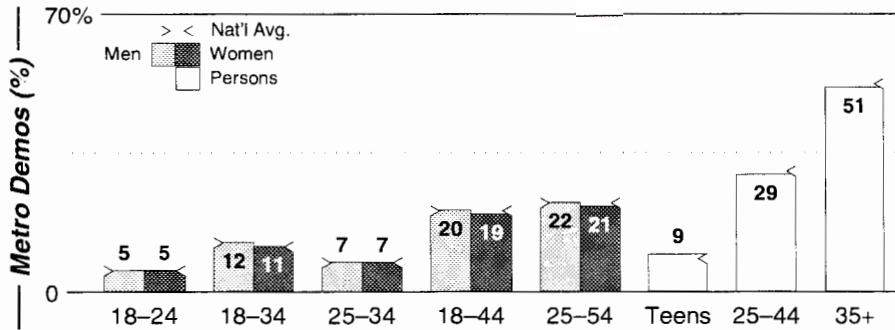

Wausau-Stevens Point, WI

Metro Rank: **158** Pop: **272,945** Retail: **$3.146B** Gross Rev: **$12.6M** HH Inc: **$42,606** ↓