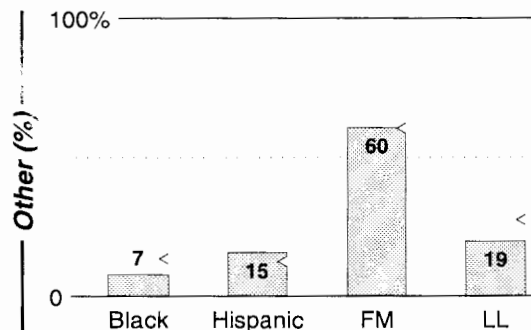

Sacramento, CA (Cont.)

Metro Rank: **29** Pop: **1,756,156** Retail: **$17.619B** Gross Rev: **$95.6M** HH Inc: **$43,870** ↓