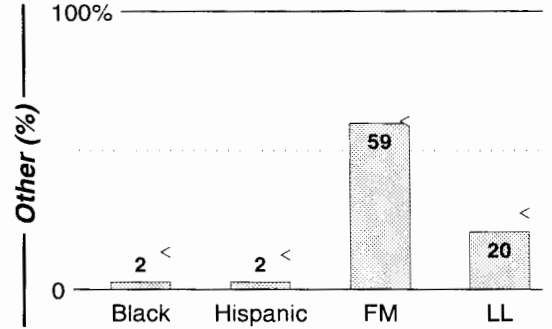

Cedar Rapids, IA

Metro Rank: **201** Pop: **184,766** Retail: **$2.725B** Gross Rev: **$14.5M** HH Inc: **$45,689** ↑