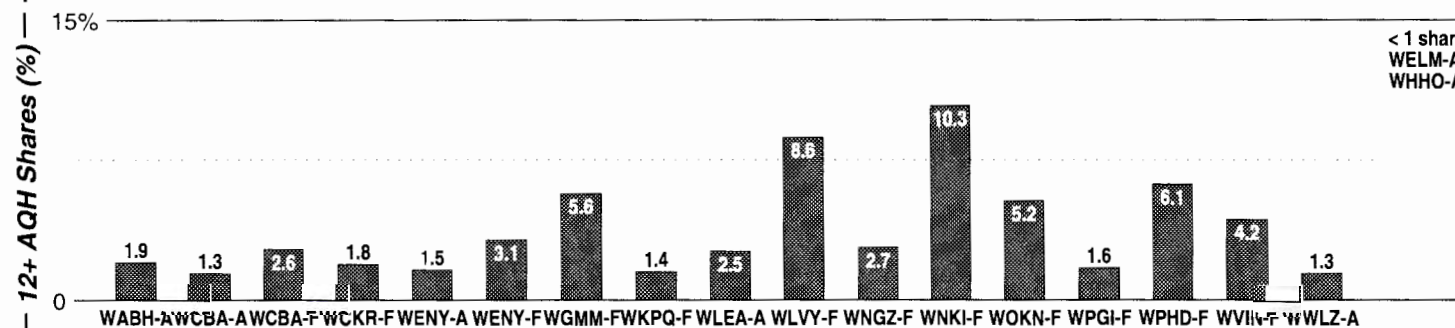

Elmira-Corning, NY (Cont.)

Metro Rank: **199** Pop: **190,019** Retail: **$1.893B** Gross Rev: **$6.0M** HH Inc: **$36,725** ↓