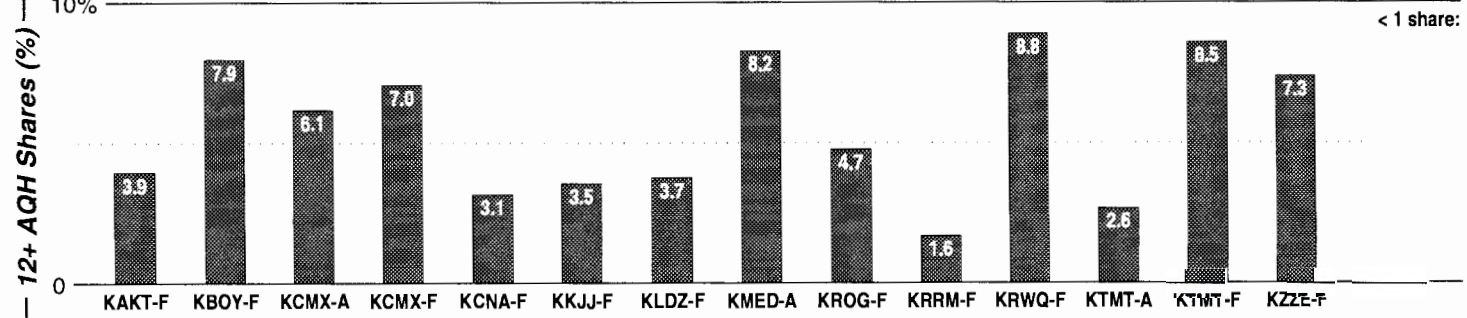

Calls	General Manager	Address, City, State ZIP	Phone	Fax	Owner Phone
KAKT-FM	Brett Fox	1438 Rossanley Dr, Medford, OR 97501	541-779-1550	541-776-2360	312-204-9900
KAPL-AM	Chris Thompson	PO Box 1090, Jacksonville, OR 97530	541-899-5275	541-899-8068	541-899-5275
KBOY-FM	Brett Fox	1438 Rossanley Dr, Medford, OR 97501	541-779-1550	541-776-2360	312-204-9900
KCMX-AMFM	Brett Fox	1438 Rossanley Dr, Medford, OR 97501	541-779-1550	541-776-2360	312-204-9900
KCNA-FM	Dean Flock	1257 N Riverside Ave Ste 10, Medford, OR 97501	541-772-0322	541-772-4233	
KKJJ-FM	Keith Lollis	3624 Avion Dr, Medford, OR 97504	541-772-4170	541-858-5416	606-655-2267
KLDZ-FM	Keith Lollis	3624 Avion Dr, Medford, OR 97504	541-664-5673	541-664-8261	606-655-2267
KLVB-AM	Lloyd Parker	PO Box 720, Sweet Home, OR 97386	800-434-8400		800-434-8400
KMED-AM	Keith Lollis	3624 Avion Dr, Medford, OR 97504	541-772-4170	541-858-5416	606-655-2267
KROG-FM	Dean Flock	1257 N Riverside Ave Ste 10, Medford, OR 97501	541-772-0322	541-772-4233	
KRRM-FM	Herb Bell	225 Rogue River Hwy, Grants Pass, OR 97527	541-479-6497	541-479-5726	541-479-6497
KRTA-AM	Dean Flock	1257 N Riverside Ave Ste 10, Medford, OR 97501	541-772-0322	541-772-4233	
KRWQ-FM	Keith Lollis	3624 Avion Dr, Medford, OR 97504	541-772-4170	541-858-5416	606-655-2267
KTMT-AMFM	Brett Fox	1438 Rossanley Dr, Medford, OR 97501	541-779-1550	541-776-2360	312-204-9900
KZZE-FM	Keith Lollis	3624 Avion Dr, Medford, OR 97504	541-772-4170	541-858-5416	606-655-2267