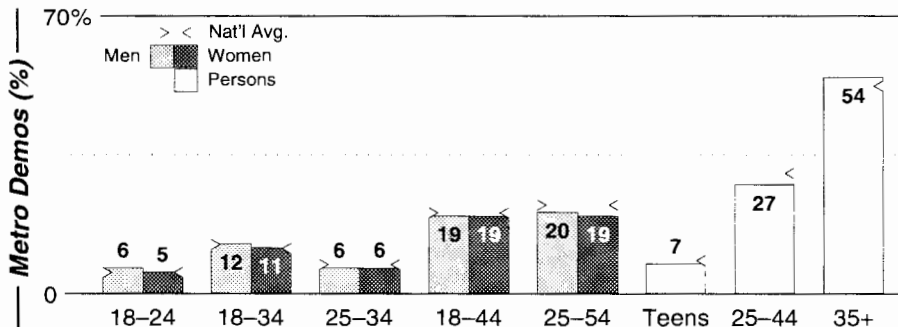

Chico, CA

Metro Rank: **191**

Pop: **206,934**

Retail: **\$1.742B**

Gross Rev: **\$4.6M**

HH Inc: **\$31,978** ↓

FM Facilities	Calls	FMT	City of License	Freq	PWR	HAAT	Combo	LMA	Rep	St	Owner	Acq	Price
	KALF	CTRY	Red Bluff	95.7	7.0	1266	d		Crstl	78	Regent Comm	9806	g2
	KCEZ	OLD	Los Molinas	102.1	25.0	266	e		Alied	88	Results Radio LLC	9909	g2
	KFMF	AOR	Chico	93.9	2.0	1129	d		Crstl	68	Regent Comm	9806	g2
	KHSL	CTRY	Paradise	103.5	1.6	1250	b		Katz	83	McCoy Bcstg Co	9608	1,900 c2
	KKCY	CTRY	Colusa	103.1	0.1	1965	e		Alied	92	Results Radio LLC	9909	g2
	KLRS	AC	Chico	92.7	1.5	643	e		Alied	93	Results Radio LLC	9909	g2
	KMJE	AC	Gridley	101.5	0.1	1975	e		Alied	96	Results Radio LLC	9909	g2
	KMXI	AC	Chico	95.1	8.7	1171	b		Katz	72	McCoy Bcstg Co	9109	g1
	KQPT	AC	Colusa	107.5	28.0	633	d		Crstl	86	Regent Comm	9806	g2
	KRCX	SPAN	Marysville	99.9	1.8	2182			CSM	47	Entravision Comm Co	9912 p	c1
	KRQR	ROCK	Orland	106.7	50.0	308	e		Alied	94	Results Radio LLC	9909	g2
	KTHU	AOR	Corning	100.7	50.0	272	e		Alied	98	Results Radio LLC	9909	g2
	KYIX	REL	South Oroville	104.9	0.3	1548	c			95	Butte Bcstg Co		40 cp
	KZAP	AOR	Paradise	96.7	1.5	1289			Estm	77	Regent Comm	9912 p	na
	KZCO	SPAN	Oroville	97.7	1.5	1276	a		CSM	79	Z-Spanish Media Corp	9806	st