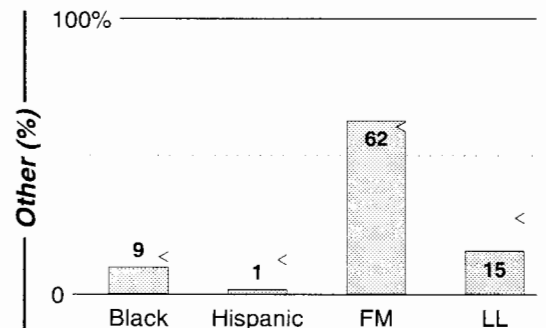

Pittsburgh, PA (Cont.)

Metro Rank: **22** Pop: **2,342,429** Retail: **$25.532B** Gross Rev: **$101.2M** HH Inc: **$45,988** ↑