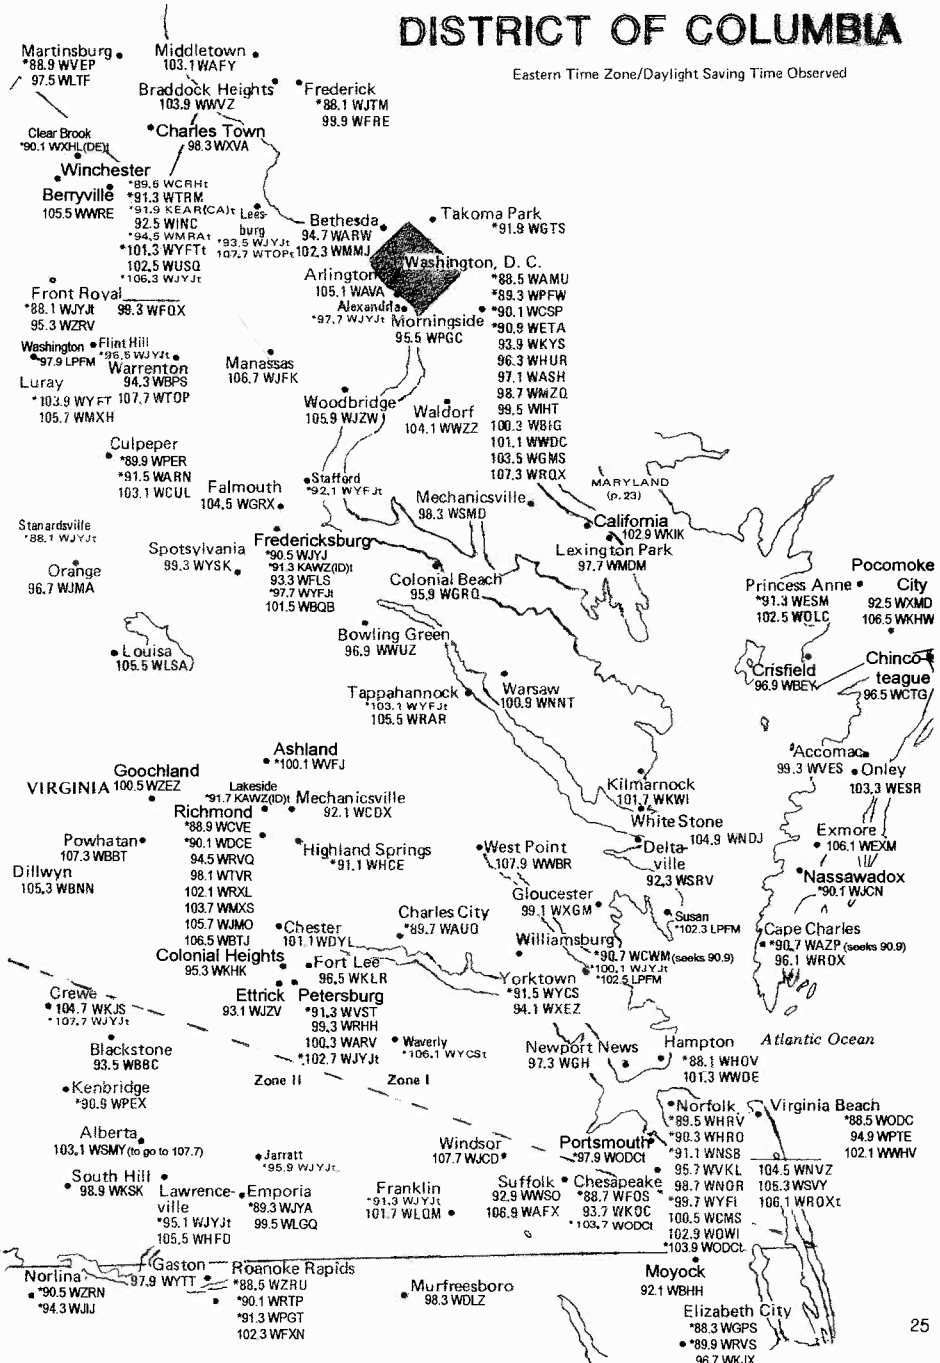

VIRGINIA

DISTRICT OF COLUMBIA

Eastern Time Zone/Daylight Saving Time Observed