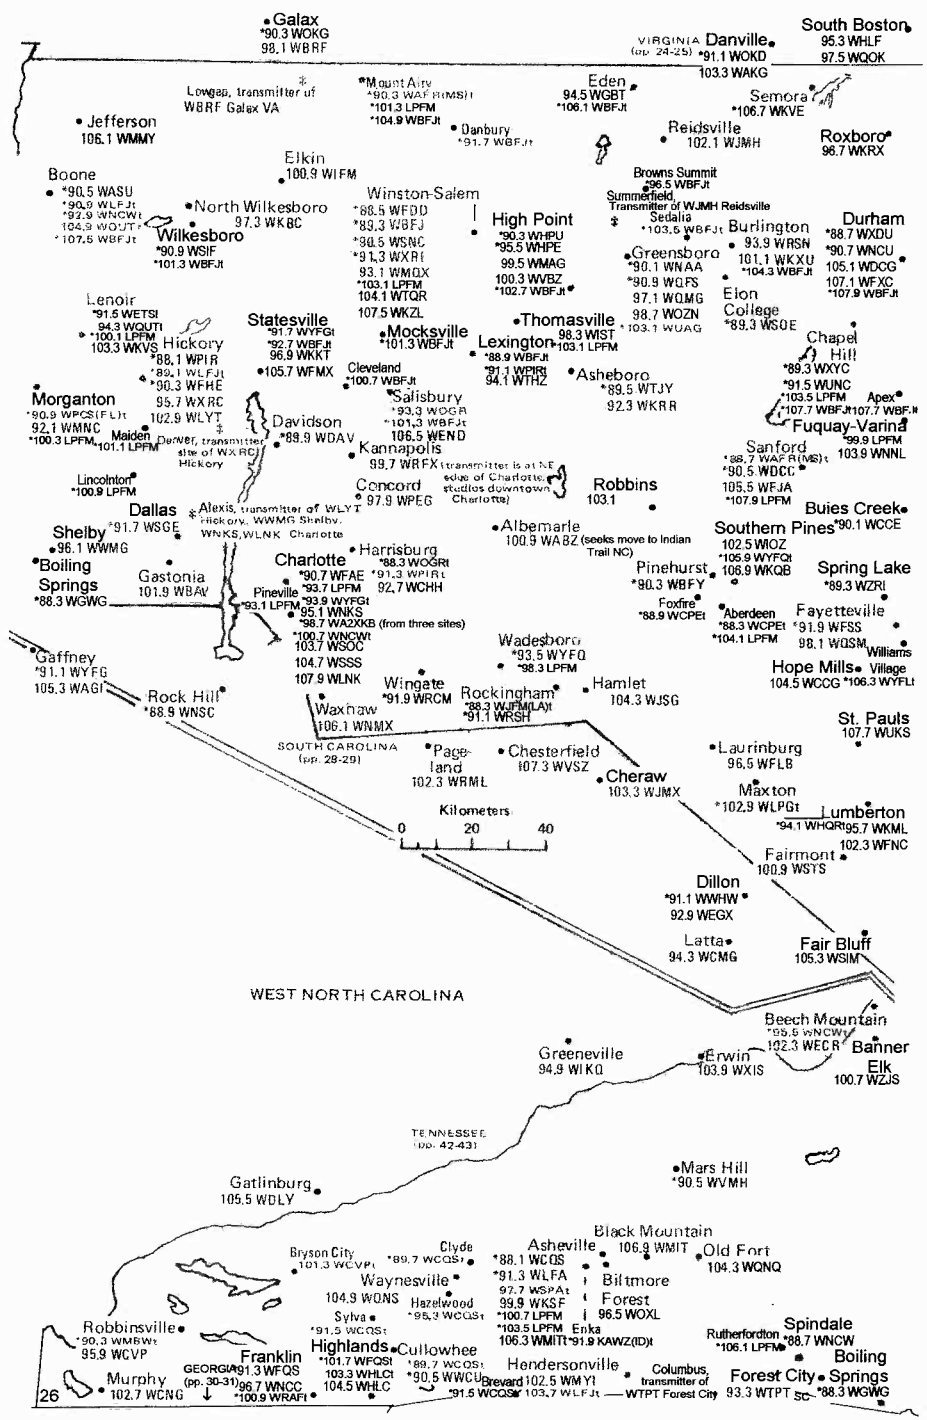

Galax
*90.3 WKFG
98.1 WBRF

VIRGINIA
(107-24-25)

Danville
*91.1 WOKD
103.3 WAKG

South Boston
95.3 WHLF
97.5 WQOK

Lowgas, transmitter of
WBRF Galax VA

*Mount Airy
*90.3 WAF (RMS)
*101.3 LPFM
*104.9 WBFJ

Eden
94.5 WGBT
*106.1 WBFJ

Reidsville
*102.1 WJMH

Semora
*106.7 WKVE

Roxboro
96.7 WKRX

Jefferson
106.1 WMMY

Elkin
100.9 WIFM

Winston-Salem
*88.5 WFDL
*83.3 WBFJ
*90.5 WSNL
*91.3 WXRJ
*93.1 WMOX
*103.1 LPFM
*104.1 WTQR
107.5 WKZL

High Point
*90.3 WHPU
*95.5 WHPE
99.5 WMAG
100.3 WVBZ
*102.7 WBFJ

Browns Summit
*96.5 WBFJ
Sumnerfield,
Transmitter of WJMH Reidsville
*103.5 WBFJ

Burlington
*93.9 WRSN
101.1 WXXU
*104.3 WBFJ

Durham
*88.7 WDXD
*90.7 WNCU
105.1 WDCG
107.1 WFCX
*107.9 WBFJ

Boone
*90.5 WASU
*90.9 WLFJ
*92.9 WNCW
104.9 WDUJ
*107.5 WBFJ

Lenoir
*91.5 WETS
*94.3 WQUT
*100.1 LPFM
103.3 WKVS

Statesville
*91.7 WYFG
*92.7 WBFJ
*96.9 WKKT
*105.7 WFMX

Mocksville
*101.3 WBFJ
Cleveland
*100.7 WBFJ
Salisbury
*93.3 WQGR
*101.3 WBFJ
105.5 WEND

Thomasville
*98.3 WIST
*103.1 LPFM
Lexington
*88.9 WBFJ
*91.1 WDRR
94.1 WTHZ

Eion College
*89.3 WSQE
Chapel Hill
*89.3 WXXC
*91.5 WUNC
*103.5 LPFM
*107.7 WBFJ

Morganton
*90.9 WPCS (L)
92.1 WMNC
*100.3 LPFM
*101.1 LPFM

Hickory
*88.1 WPIR
*90.1 WLFJ
*90.3 WIFE
102.9 WLYT

Davidson
*89.9 WDAV

Concord
*97.9 WPEG

Asheboro
*89.5 WTJY
92.3 WKRK

Robbins
103.1

Sanford
*88.7 WAF (RMS)
*90.5 WDCG
105.5 WFJA
*109.1 LPFM

Fuquay-Varina
*99.9 LPFM
103.9 WNNL

Shelby
*98.1 WWMG
Boiling Springs
*88.3 WGWG

Dallas
*91.7 WSGE
Gastonia
101.9 WBAV

Harrisburg
*83.3 WQDR
*91.3 WPIR
92.7 WCHH

Albemarle
100.9 WA8Z (seeks move to Indian Trail NC)

Pinehurst
*90.3 WBFJ
Foxfire
*88.9 WCFE

Aberdeen
*88.3 WCFE
*104.1 LPFM

Buies Creek
*90.1 WCCE
Southern Pines
102.5 WIOZ
*105.9 WYFQ
106.9 WKQB

Spring Lake
*89.3 WZRI

Fayetteville
*91.9 WFS5
98.1 WDSM
*106.3 WYFL

Gaffney
*91.1 WYFG
105.3 WAGI

Rock Hill
*88.9 WNSC

Waxhaw
106.1 WNMX

Wingate
*91.9 WRMC
Rockingham
*88.3 WFLM
*91.1 WRSH

Wadesboro
*93.5 WYFQ
*98.3 LPFM

Hamlet
104.3 WJSG

PAGELAND
(pp. 28-29)

Cheraw
103.3 WJMX

Laurinburg
96.5 WFLB
Maxton
*102.9 WLPGT

Dillon
*91.1 WWHW
92.9 WEGX
Latta
94.3 WCMG

Fairmont
100.9 WST5
Fair Bluff
105.3 WISM

Lumberton
*94.1 WHR
95.7 WKML
102.3 WFNC

Greeneville
94.9 WKIQ
Ervin
103.9 WXIS

Black Mountain
106.9 WMIT
Old Fort
104.3 WQNG

Spindale
*88.7 WNCW
Boiling Forest City
93.3 WTP7

WEST NORTH CAROLINA

Kilometers
0 20 40

TENNESSEE
(106-42-43)

Gatlinburg
105.5 WDLY

Bryson City
101.3 WCVB
*89.7 WACS
104.9 WONS

Clyde
*89.7 WACS
104.9 WONS

Waynesville
*91.5 WACS
104.9 WONS

Asheville
*88.1 WCQS
*91.3 WLFM
97.7 WSP4
99.9 WKS5
*100.7 LPFM
*103.5 LPFM

Biltmore
104.3 WJMX
*96.5 WOXL

Rutherfordton
*106.1 LPFM
Forest City
93.3 WTP7

Robbinsville
*90.3 WMBW
95.9 WCVB
102.7 WCGG

Franklin
*91.3 WFO5
*96.7 WNC2
*100.9 WRAF

Highlands
*101.7 WFO5
103.3 WHL1
104.5 WHL2

Cullowhee
*89.7 WACS
*90.5 WWCUB
*91.5 WQSS

Hendersonville
102.5 WMY1
*103.7 WLFJ

Columbus
transmitter of
WTP7 Forest City