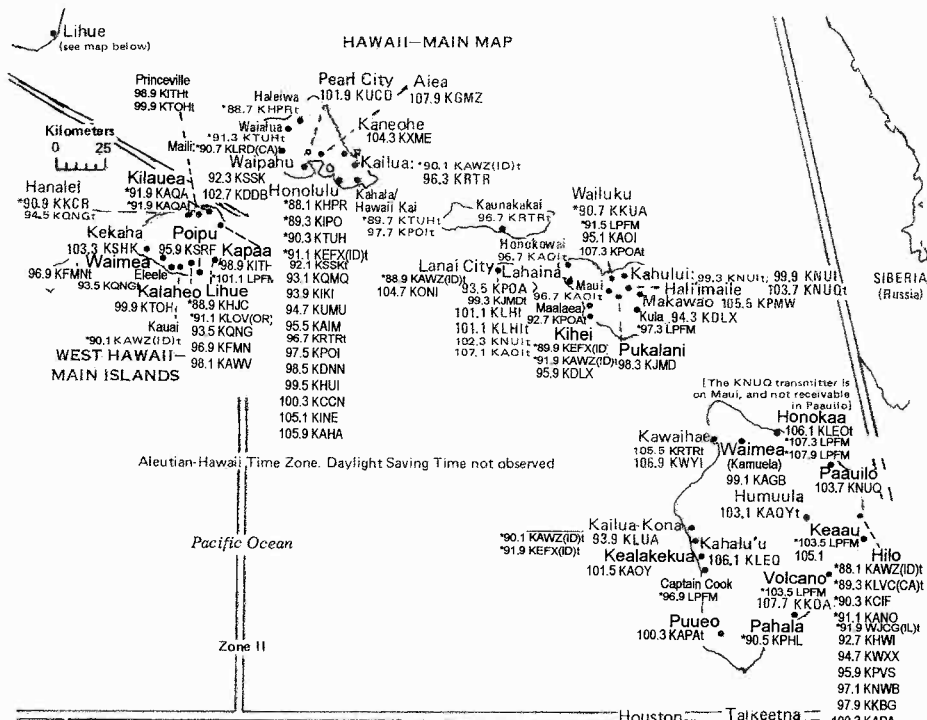

Kilometers
0 50 100

Aleutian-Hawaii Time, Alaska Time