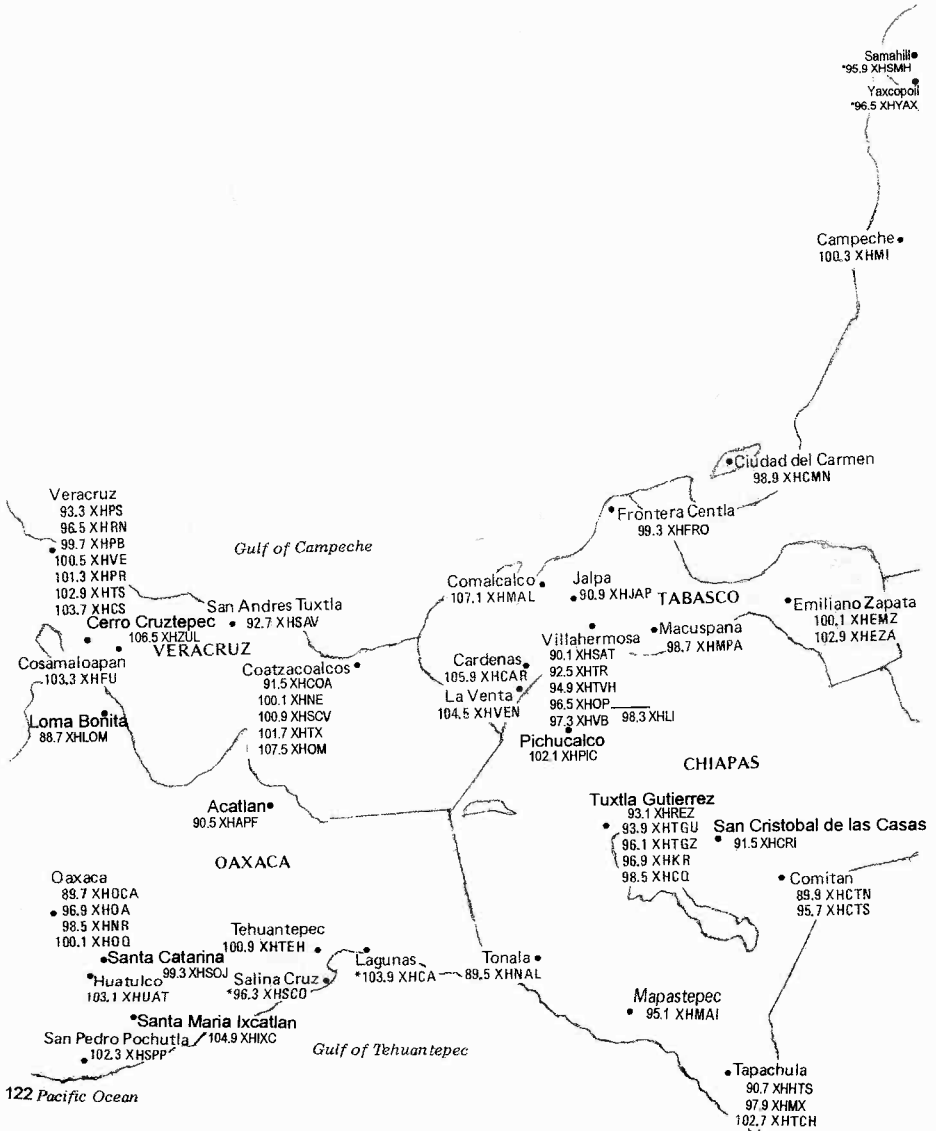

Gulf of Mexico

MEXICO

[East Mexico—the remainder of Mexico is on the preceding and following plates]

Central Time Zone. Daylight Saving Time is not observed.

MEXICO

[South Mexico—the remainder of Mexico is on the preceding and following plates]