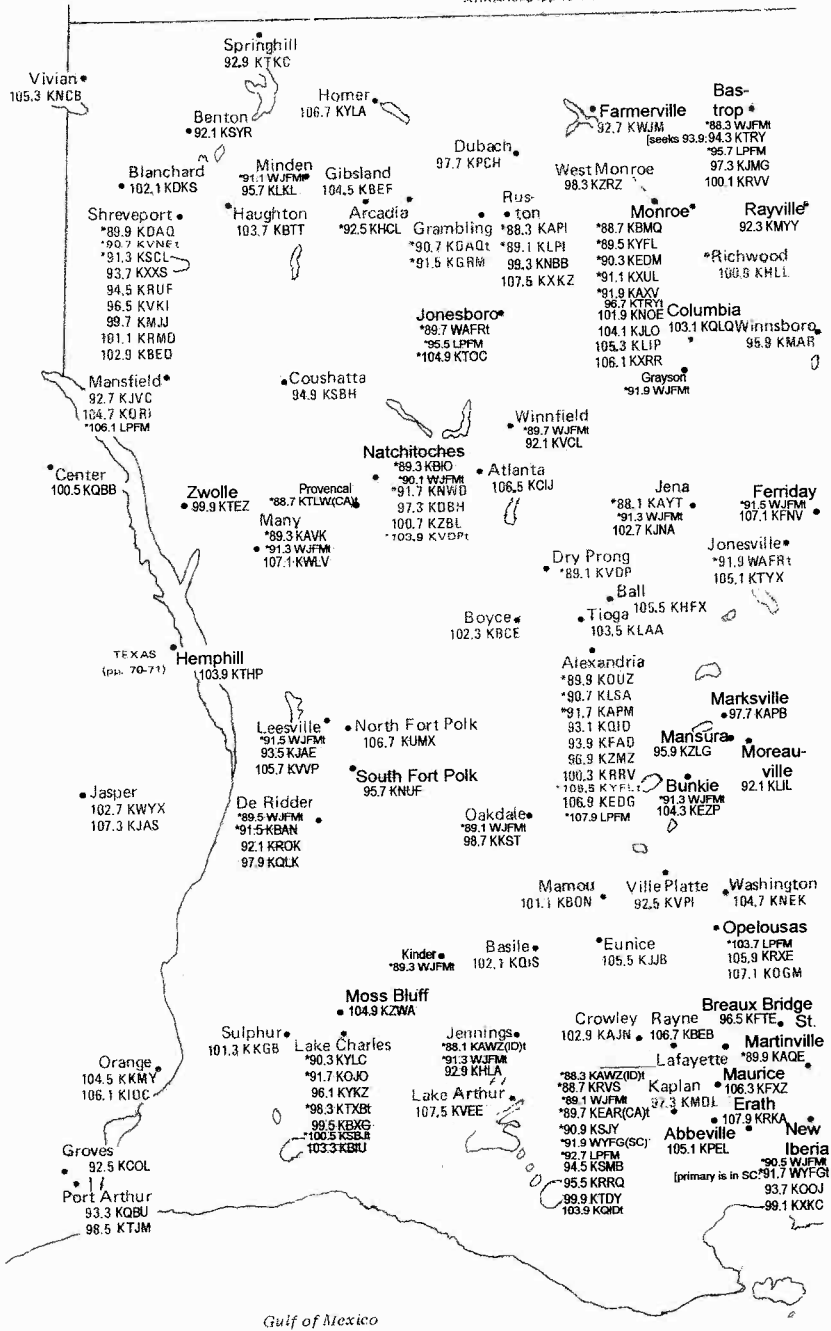

See SW AL Map *

ALABAMA

Zone II

Central Time Zone/Daylight Saving Time Observed

MISSISSIPPI

Zone II
Central Time Zone
Daylight Saving Time observed

Gulf of Mexico

LOUISIANA