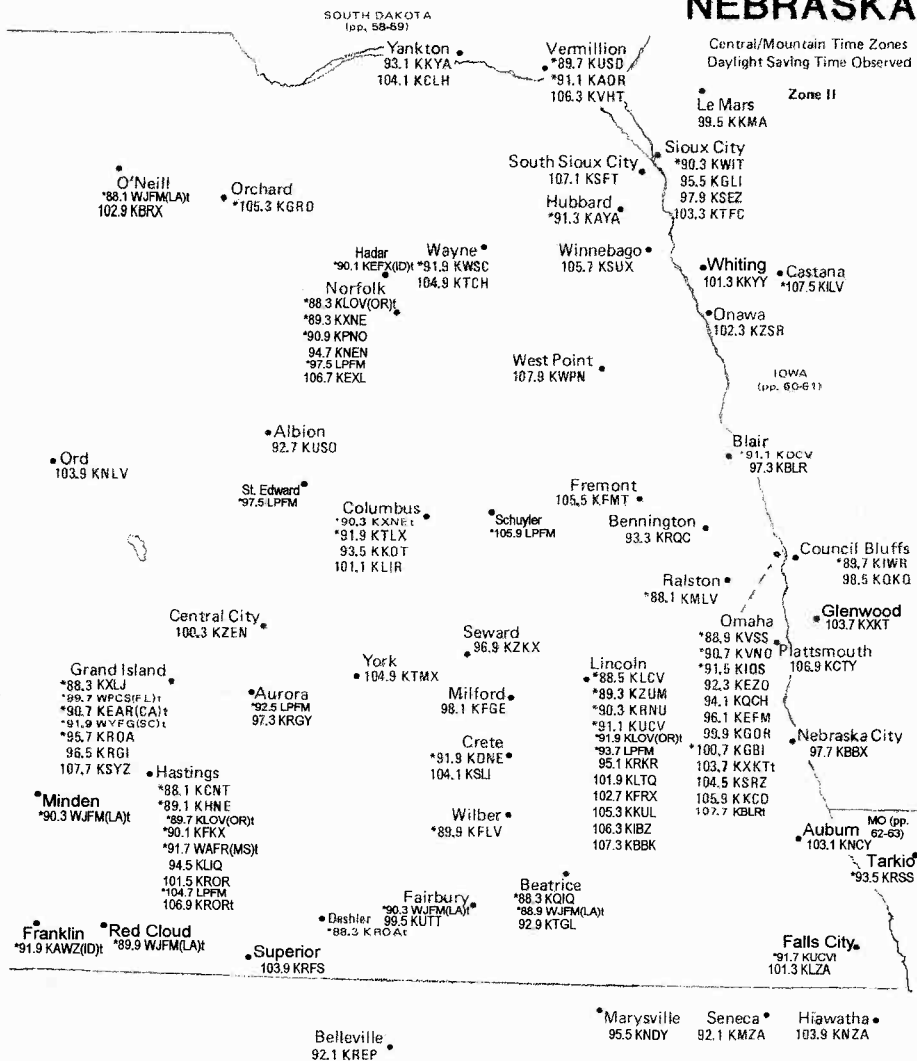

NEBRASKA

Central/Mountain Time Zones
Daylight Saving Time Observed

Zone II