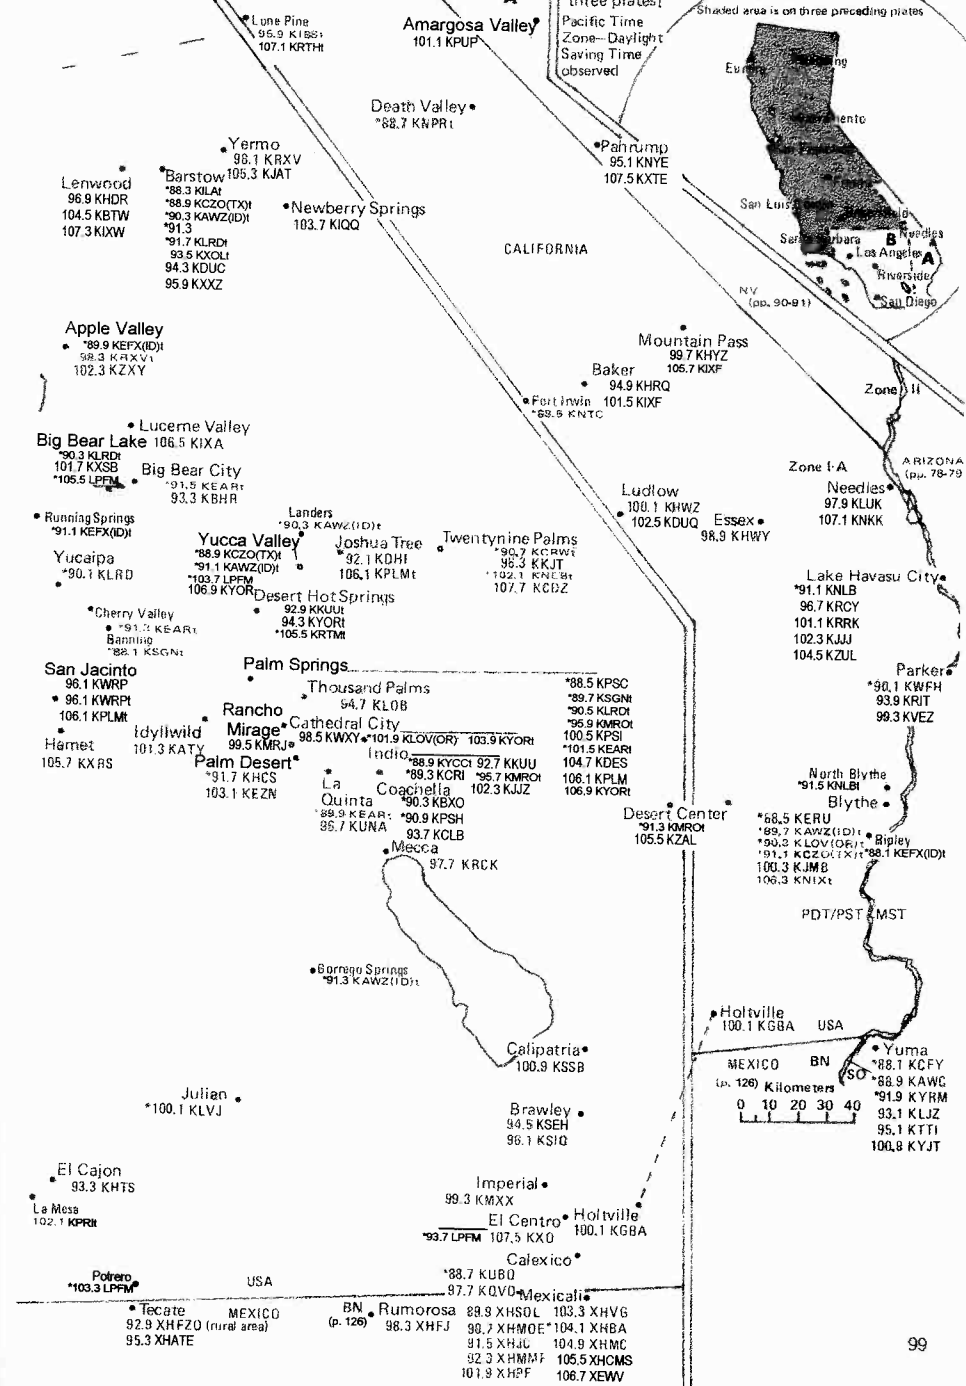

CALIFORNIA

EAST CALIFORNIA

[South portion--
remainder of California
is on preceding
three plates]
Pacific Time
Zone-- Daylight
Saving Time
observed

CALIFORNIA MAPS
Shaded area is on three preceding plates