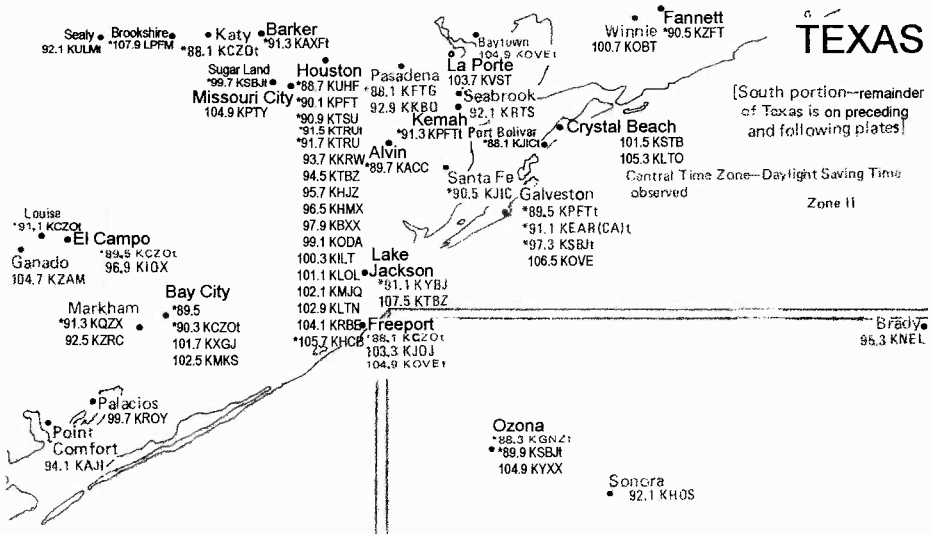

TEXAS

[South portion--remainder of Texas is on preceding and following plates]

Central Time Zone--Daylight Saving Time observed
Zone II