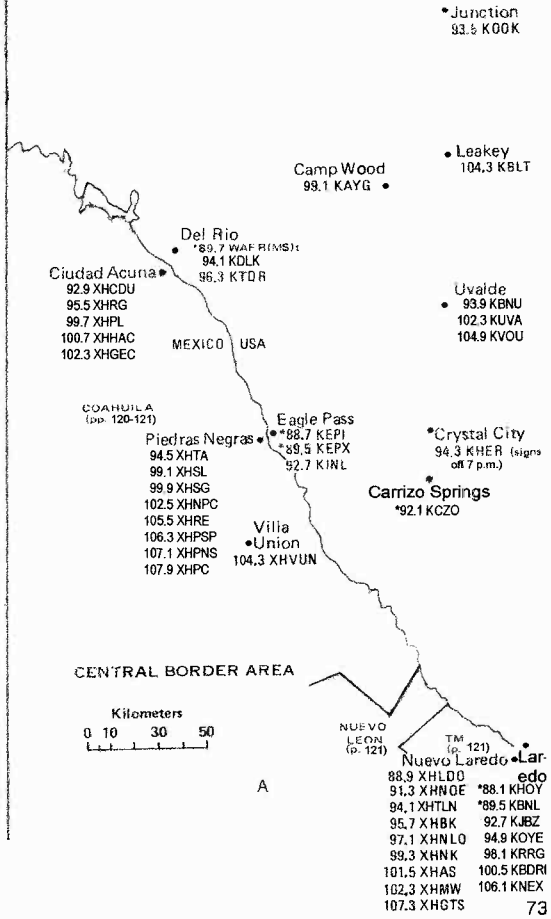

(See Central Border Area map, facing page)

TAMAULIPAS (p. 121)

TEXAS

[South portion--remainder of Texas is on preceding and following plates]

Central Time Zone--Daylight Saving Time observed
Zone II

Dalhart
 *88.1 KJL(KS)
 *91.7 WAFR(MS)
 95.9 KXIT