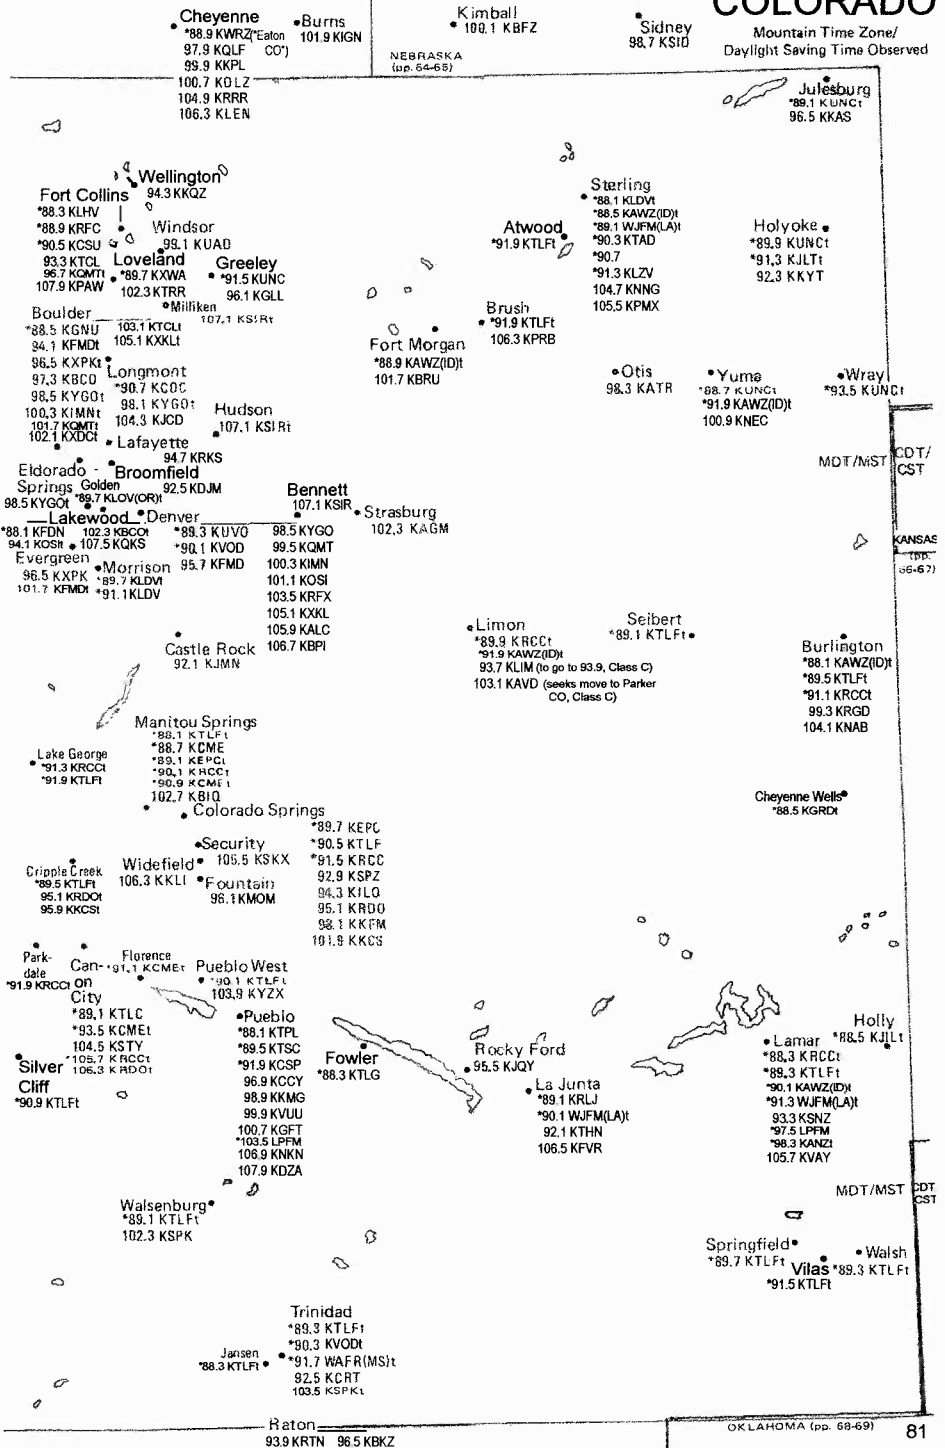

Zone II

Zone II

WYOMING
(pp. 82-83)

UT
(pp.
88-
89)

COLORADO

Mountain Time Zone/
Daylight Saving Time Observed

West
Yellowstone
92.9 KEZQ

Island
Park
102.9 KWYS