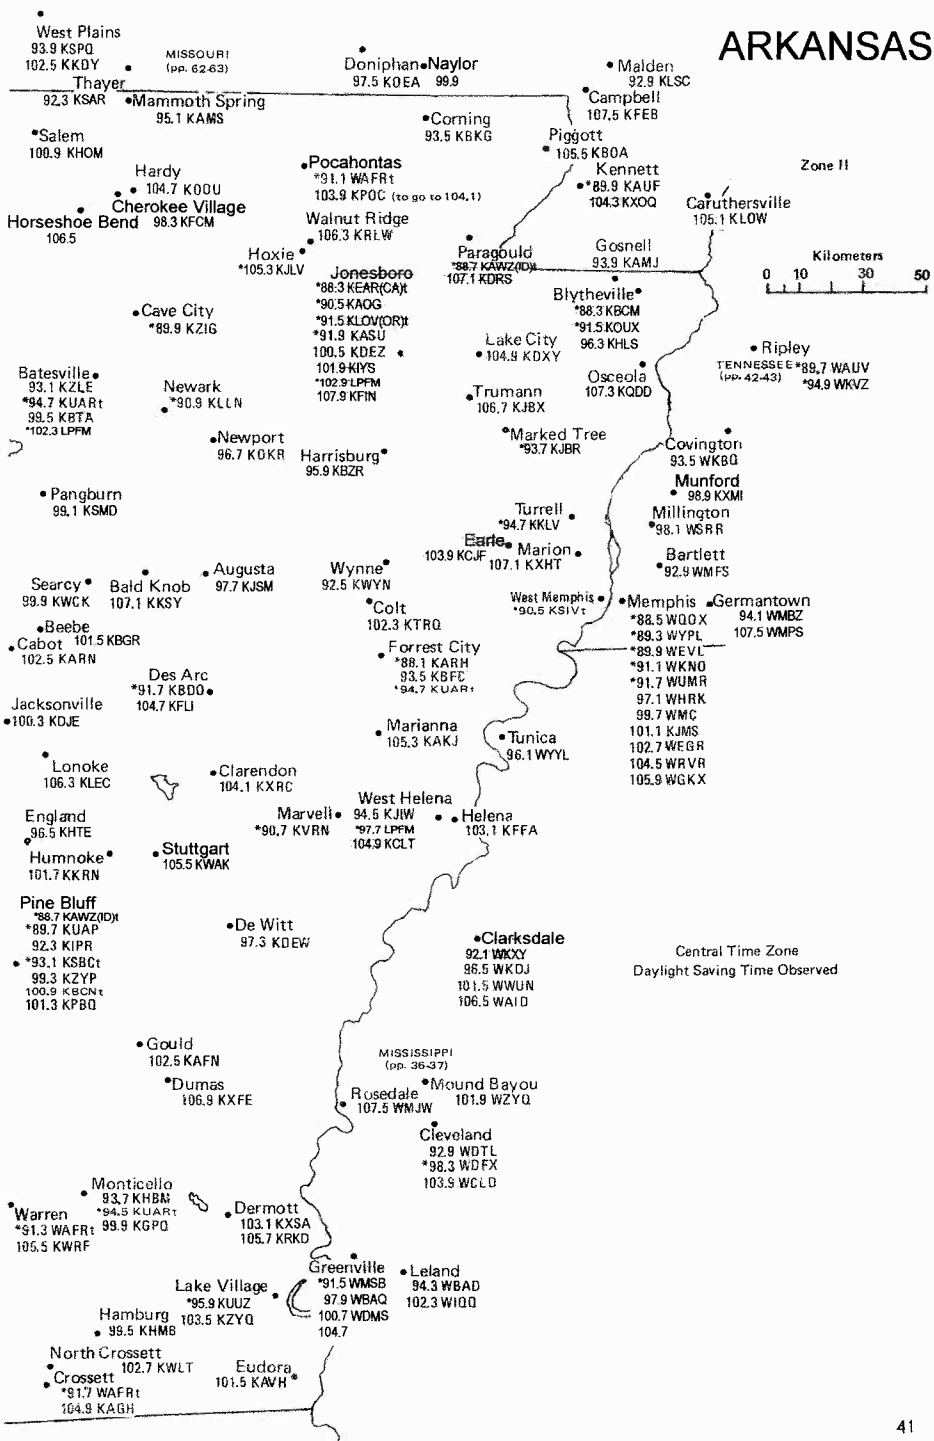

Zone II

ARKANSAS

TENNESSEE

WEST KENTUCKY

Kilometers 0 10 30

KENTUCKY

Eastern/Central Time Zones
Daylight Saving Time observed
Zone II

See South Ohio map