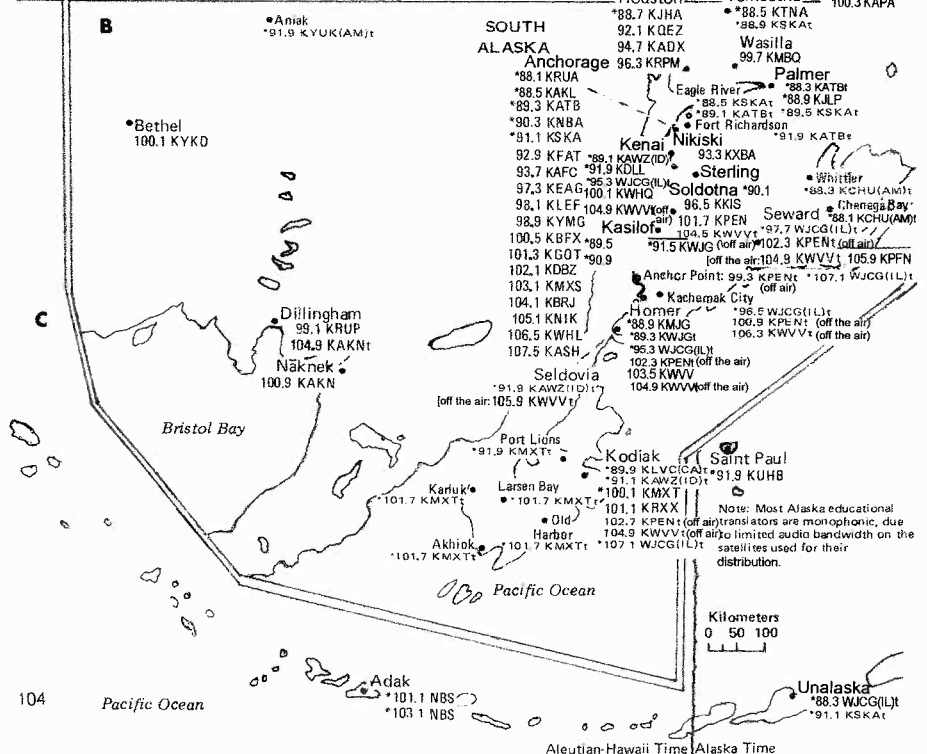

Kilometers
0 50 100

Aleutian-Hawaii Time, Alaska Time