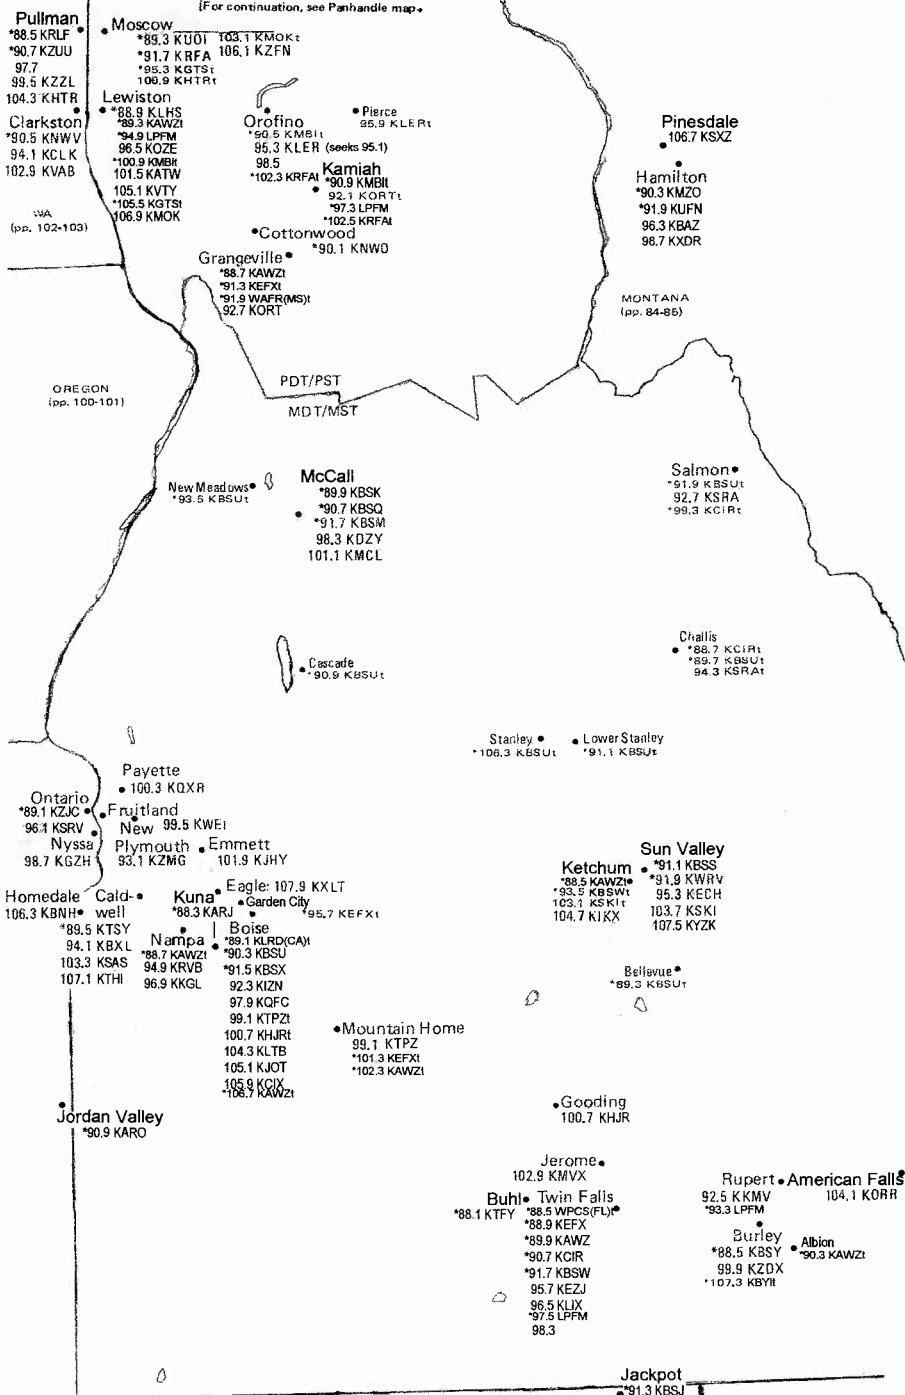

IFor continuation, see Panhandle map.