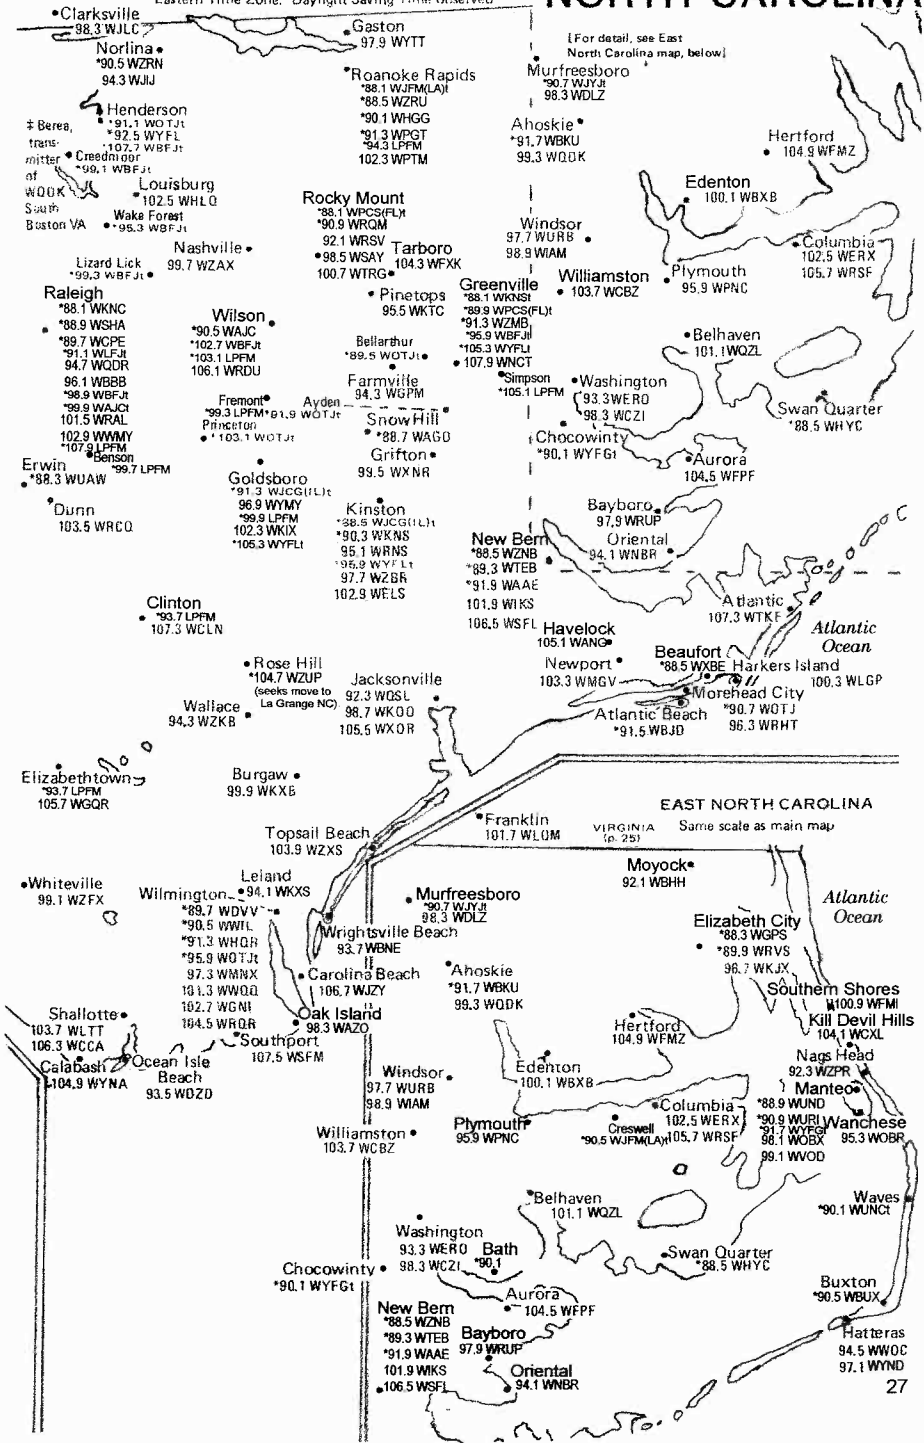

NORTH CAROLINA

Zone II
Eastern Time Zone. Daylight Saving Time observed

[For detail, see East North Carolina map, below]

EAST NORTH CAROLINA
Same scale as main map