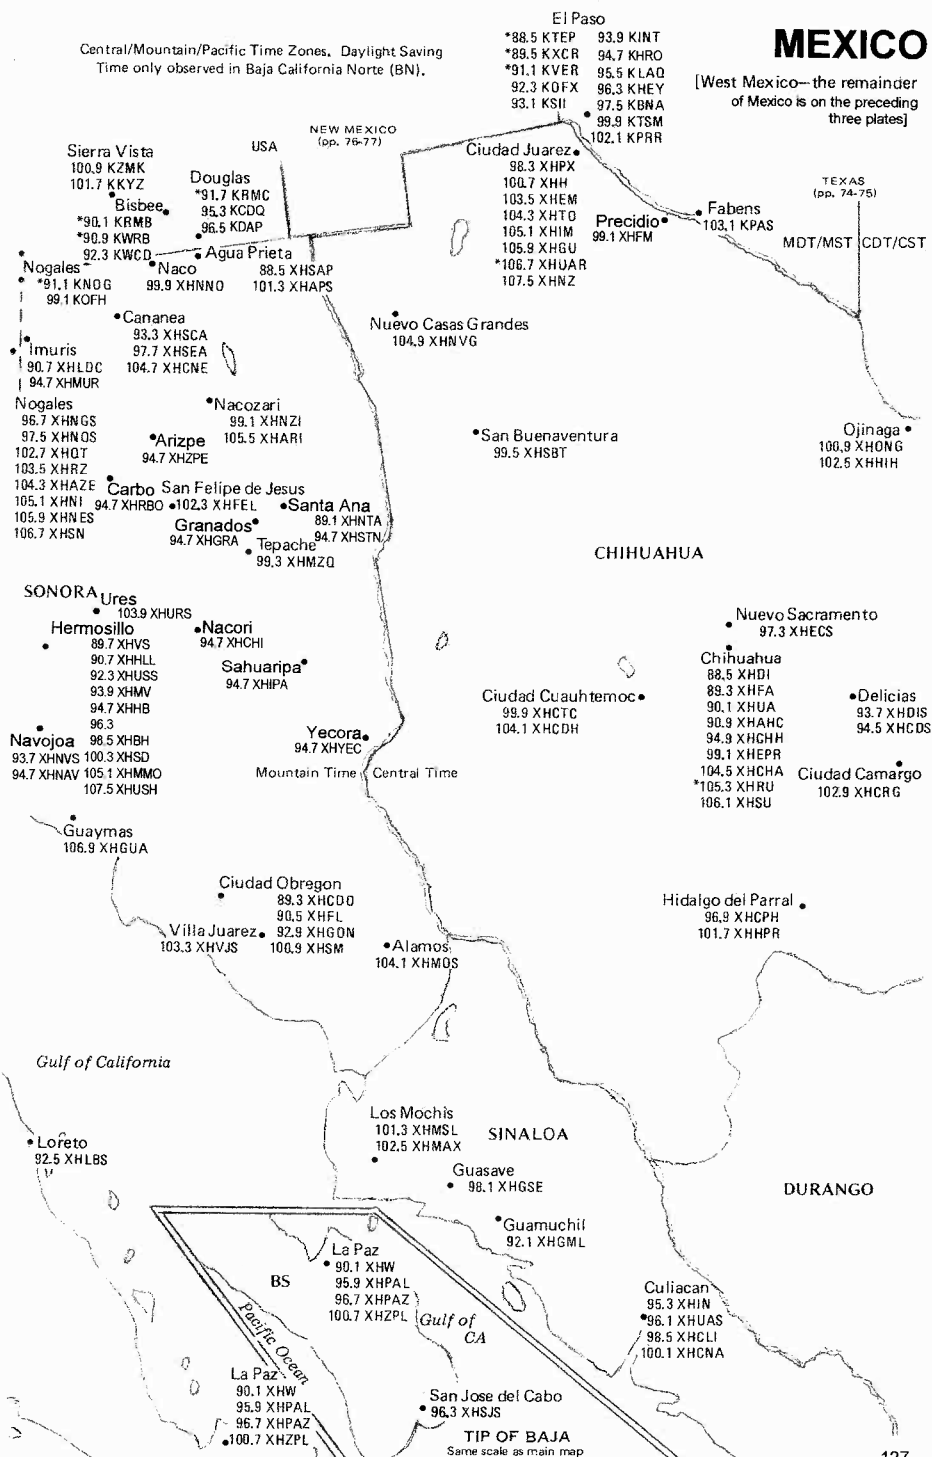

MEXICO

[West Mexico—the remainder of Mexico is on the preceding three plates]

Central/Mountain/Pacific Time Zones, Daylight Saving
Time only observed in Baja California Norte (BN).

El Paso

- *88.5 KTEP
- *89.5 KXCR
- *91.1 KVER
- 92.3 KOFX
- 93.1 KSII
- 93.9 KINT
- 94.7 KHRO
- 95.5 KLAQ
- 96.3 KHEY
- 97.5 KBNA
- 99.9 KTSM
- 102.1 KPRR

NEW MEXICO
(pp. 76-77)

USA

- Sierra Vista
- 100.9 KZMK
- 101.7 KKYZ

- Douglas
- *91.7 KRMC
- 95.3 KCDQ
- 96.5 KDAP

- Ciudad Juarez
- 98.3 XHPX
- 100.7 XHH
- 103.5 XHEM
- 104.3 XHTO
- 105.1 XHIM
- 105.9 XHGU
- *106.7 XHUAR
- 107.5 XHNZ

TEXAS
(pp. 74-75)

MDT/MST

CDT/CST

- Nogales
- *91.1 KNOG
- 99.1 KOHF
- Naco
- 88.5 XHSAP
- 99.9 XHNNQ
- 101.3 XHAPS

- Cananea
- 93.3 XHSCA
- 97.7 XHSEA
- 104.7 XHCNE
- Imuris
- 90.7 XHLDC
- 94.7 XHMUR

- Nuevo Casas Grandes
- 104.9 XHNVG

- Nogales
- 96.7 XHNGS
- 97.5 XHNQS
- 102.7 XHQT
- 103.5 XHRZ
- 104.3 XHAZE
- 105.1 XHNI
- 105.9 XHNES
- 106.7 XHSN
- Arizpe
- 94.7 XHZPE

- San Buenaventura
- 99.5 XHSBT

- Ojinaga
- 100.9 XHONG
- 102.5 XHHIH

- Carbo
- 94.7 XHRBO
- San Felipe de Jesus
- 102.3 XHFEL
- Granados
- 94.7 XHGRA
- Tepache
- 99.3 XHMZQ
- Santa Ana
- 89.1 XHNTA
- 94.7 XHSTN

CHIHUAHUA

SONORA

- Ures
- 103.9 XHURS
- Hermosillo
- 89.7 XHVS
- 90.7 XHLL
- 92.3 XHUSS
- 93.9 XHMV
- 94.7 XHHB
- 96.3
- Navojoa
- 98.5 XHBH
- 93.7 XHNVS
- 100.3 XHSD
- 94.7 XHNAV
- 105.1 XHMMO
- 107.5 XHUSH

- Nacori
- 94.7 XHCHI
- Sahuaripa
- 94.7 XHIFA

- Yecora
- 94.7 XHYEC

- Ciudad Cuauhtemoc
- 99.9 XHCCTC
- 104.1 XHCDH

- Nuevo Sacramento
- 97.3 XHECS

- Chihuahua
- 88.5 XHDI
- 89.3 XHFA
- 90.1 XHUA
- 90.9 XHAHC
- 94.9 XHGHH
- 99.1 XHEPR
- 104.5 XHCHA
- *105.3 XHRRU
- 106.1 XHSU
- Delicias
- 93.7 XHDIS
- 94.5 XHCDIS
- Ciudad Camargo
- 102.9 XHCRG

Mountain Time Central Time

- Guaymas
- 106.9 XHGUA

- Ciudad Obregon
- 89.3 XHCDO
- 90.5 XHFL
- Villa Juarez
- 92.9 XHGON
- 103.3 XHVJS
- 106.9 XHSM

- Alamos
- 104.1 XHMOS

- Hidalgo del Parral
- 96.9 XHCPH
- 101.7 XHHPR

Gulf of California

- Lofto
- 92.5 XHLBS

- Los Mochis
- 101.3 XHMSL
- 102.5 XHMAX

SINALOA

- Guasave
- 98.1 XHGSE

DURANGO

- La Paz
- 90.1 XHRW
- 95.9 XHPAL
- 96.7 XHPAZ
- 100.7 XHZPL
- Guamuchil
- 92.1 XHGML

- Culiacan
- 95.3 XHIN
- *96.1 XHUAS
- 98.5 XHCLI
- 100.1 XHCNA

- La Paz
- 90.1 XHRW
- 95.9 XHPAL
- 96.7 XHPAZ
- 100.7 XHZPL
- San Jose del Cabo
- 96.3 XHSJS

TIP OF BAJA
Same scale as main map