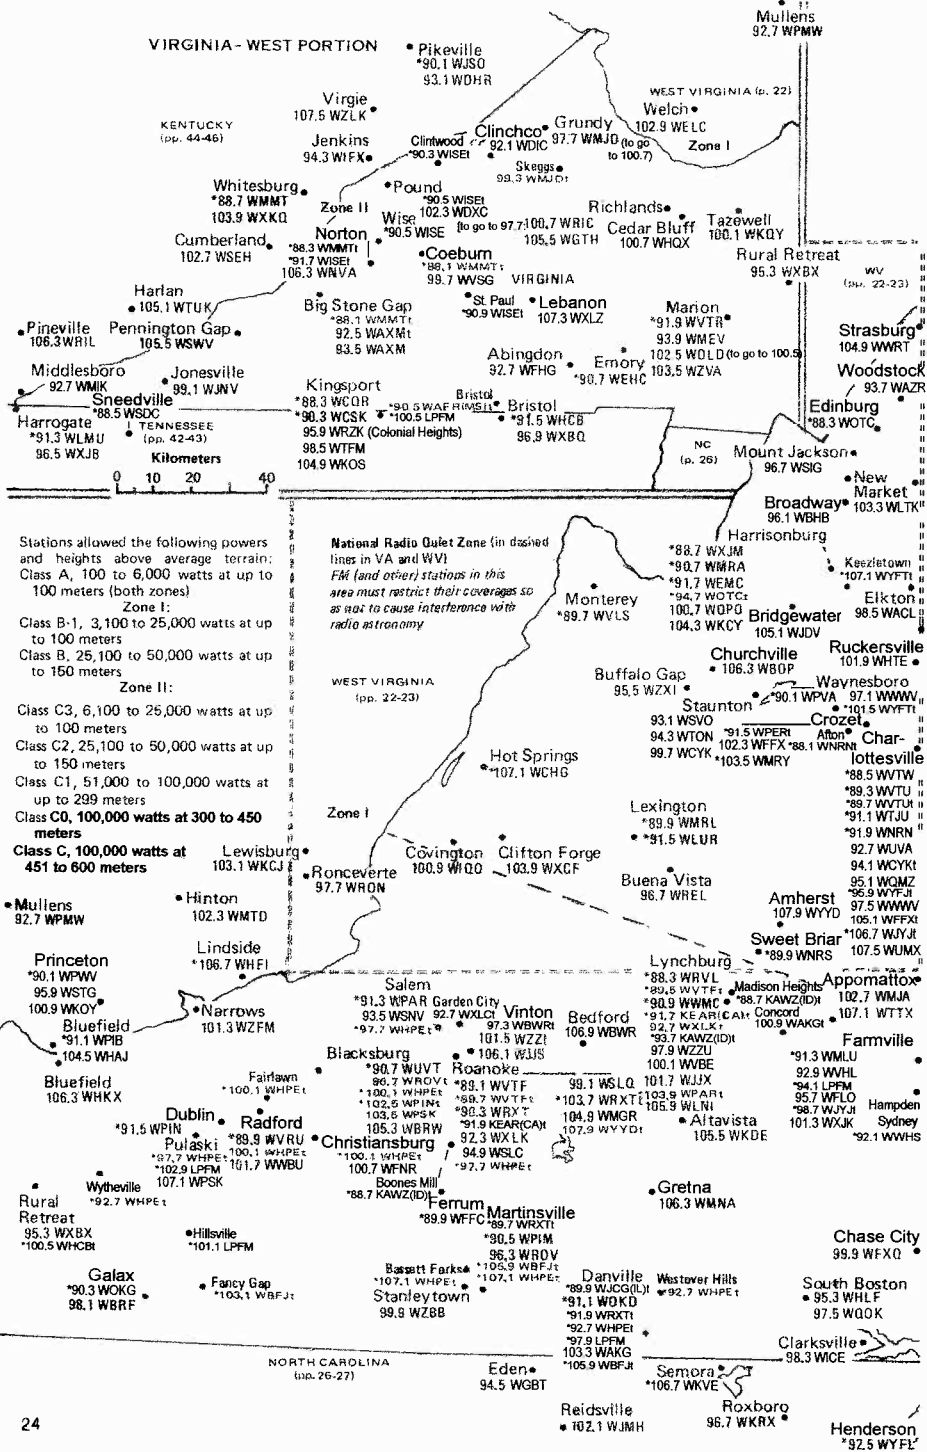

VIRGINIA - WEST PORTION

Stations allowed the following powers and heights above average terrain:
Class A, 100 to 6,000 watts at up to 100 meters (both zones)

Zone I:

Class B-1, 3,100 to 25,000 watts at up to 100 meters
Class B, 25,100 to 50,000 watts at up to 150 meters

Zone II:

Class C3, 6,100 to 25,000 watts at up to 100 meters
Class C2, 25,100 to 50,000 watts at up to 150 meters
Class C1, 51,000 to 100,000 watts at up to 299 meters
Class C0, 100,000 watts at 300 to 450 meters

Class C, 100,000 watts at 451 to 600 meters

National Radio Quiet Zone (in dashed lines in VA and WV)
FM (and other) stations in this area must restrict their coverages so as not to cause interference with radio astronomy

WEST VIRGINIA (pp. 22-23)

Zone I

Class C, 100,000 watts at 451 to 600 meters