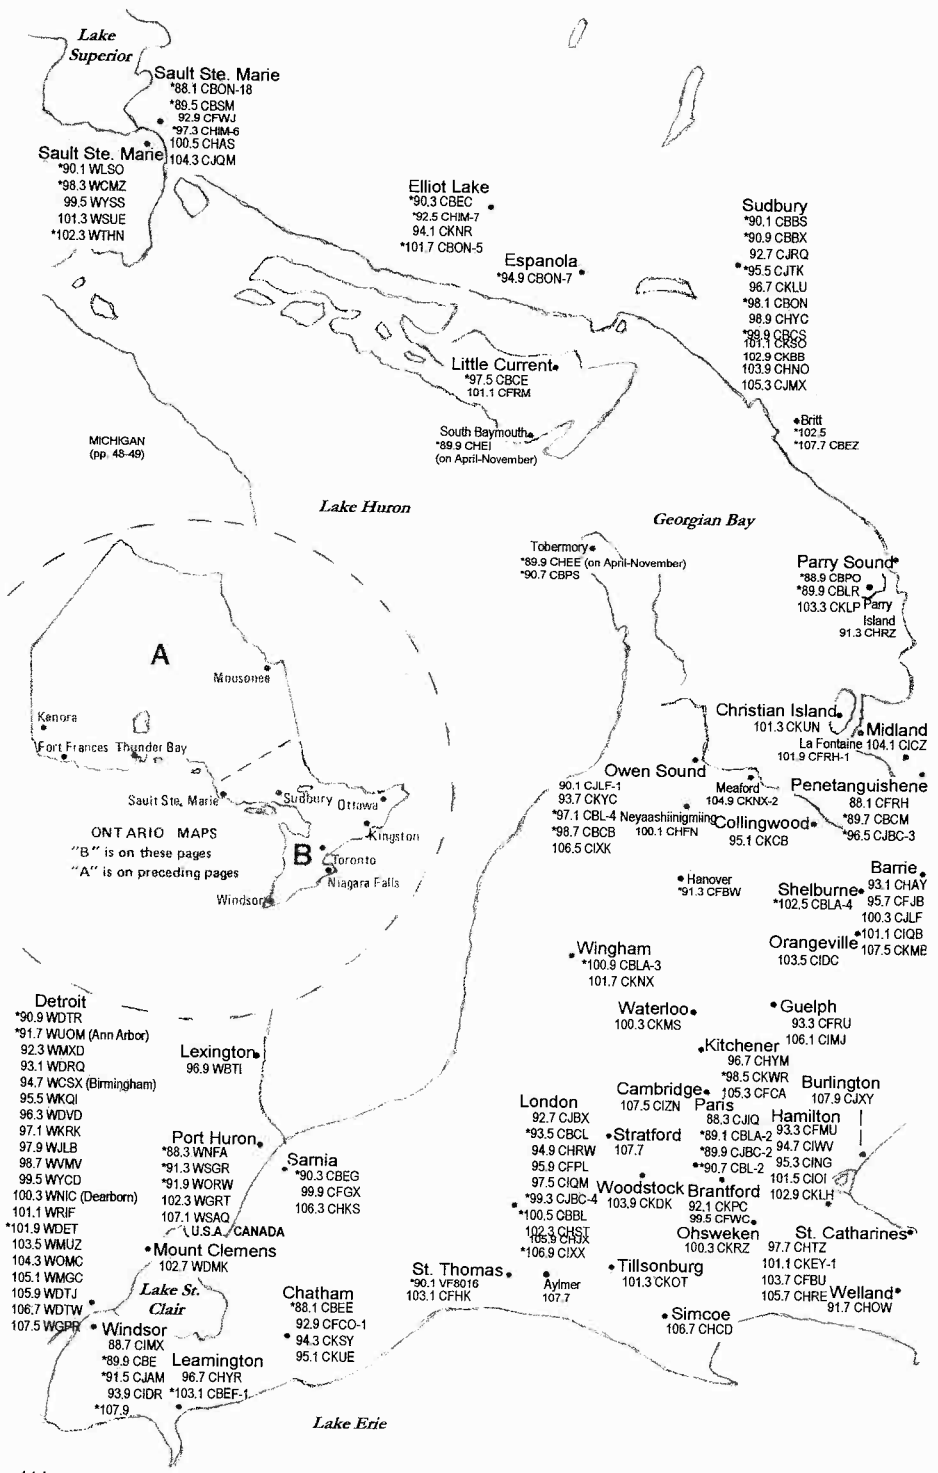

USA

ALBERTA

SASKATCHEWAN

MANITOBA
(p. 112)

MANITOBA ONTARIO

[North portion; the rest of Ontario
is on the following plate]

Central/Eastern Time zones. Daylight Saving Time
observed.

ONTARIO