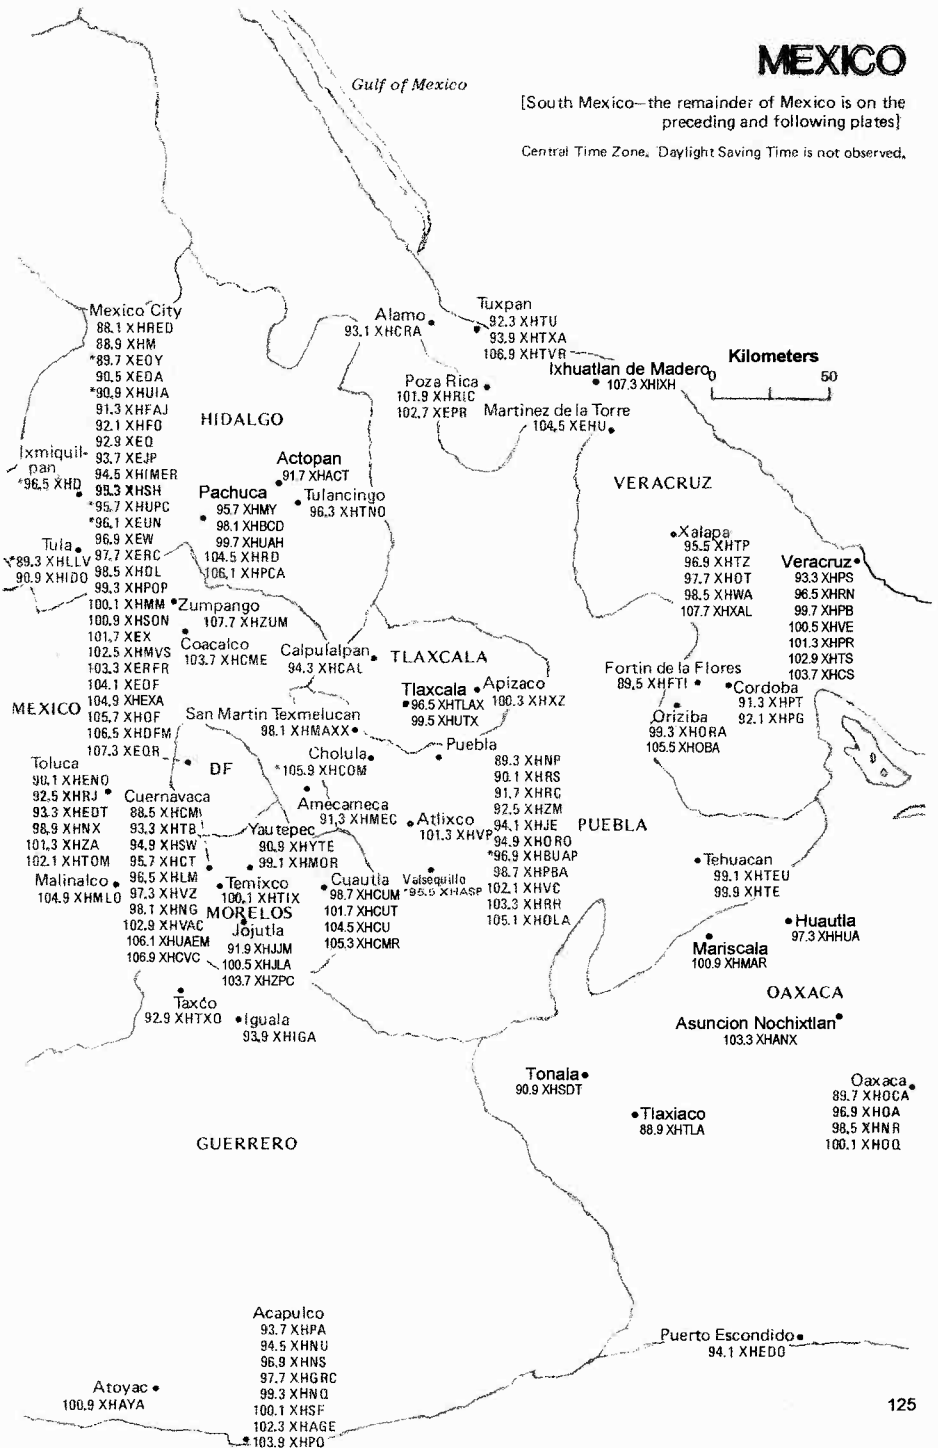

MEXICO

[South Mexico—the remainder of Mexico is on the preceding and following plates]

Central Time Zone. Daylight Saving Time is not observed.