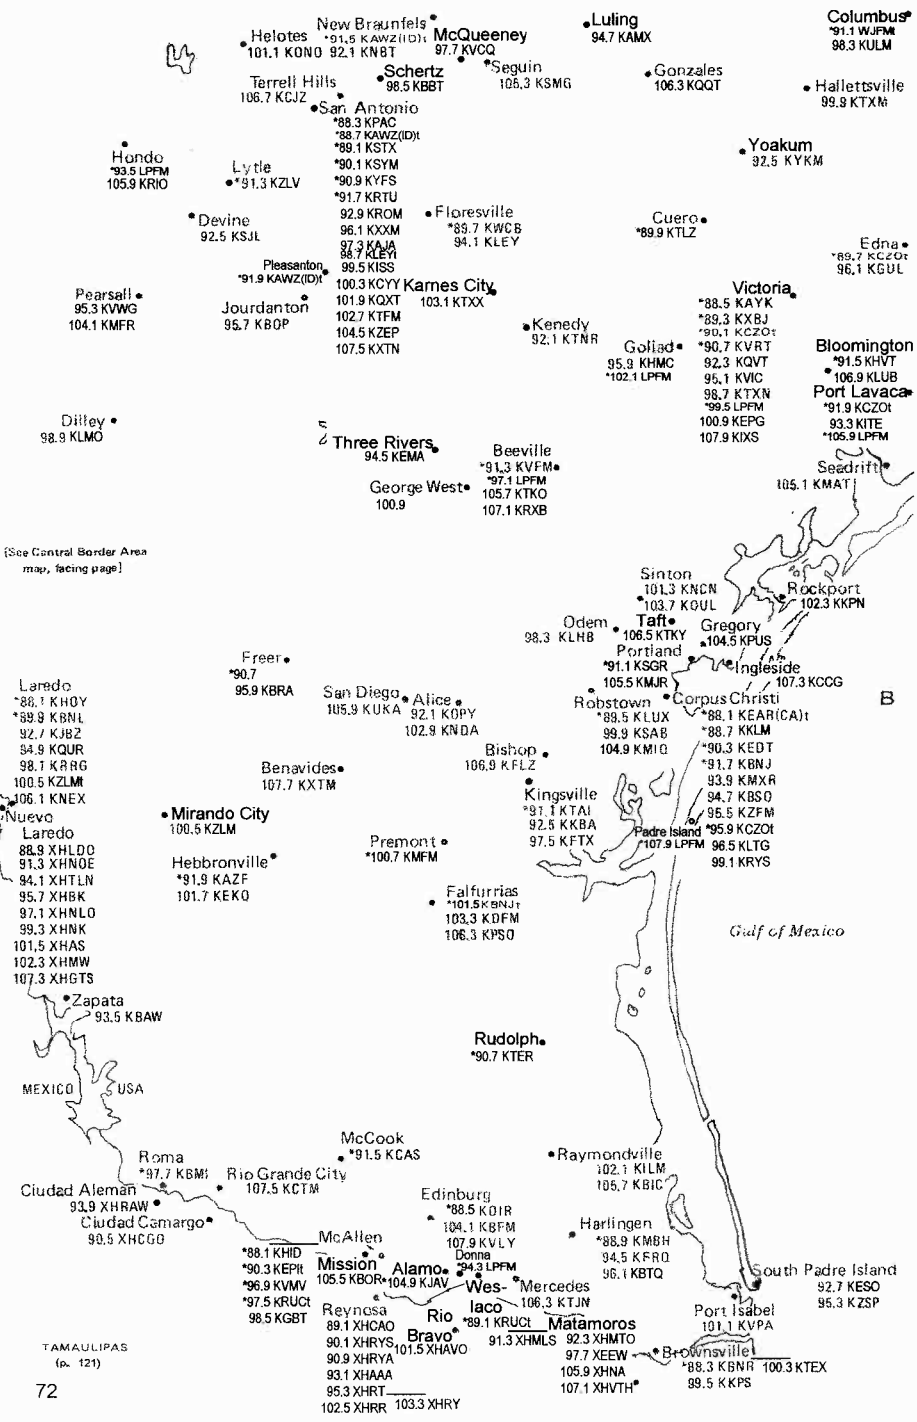

(See Central Border Area map, facing page)

TAMAULIPAS (p. 121)

TEXAS

[South portion--remainder of Texas is on preceding and following plates]

Central Time Zone--Daylight Saving Time observed
Zone II

Dalhart
 *88.1 KJL(KS)
 *91.7 WAFR(MS)
 95.9 KXIT