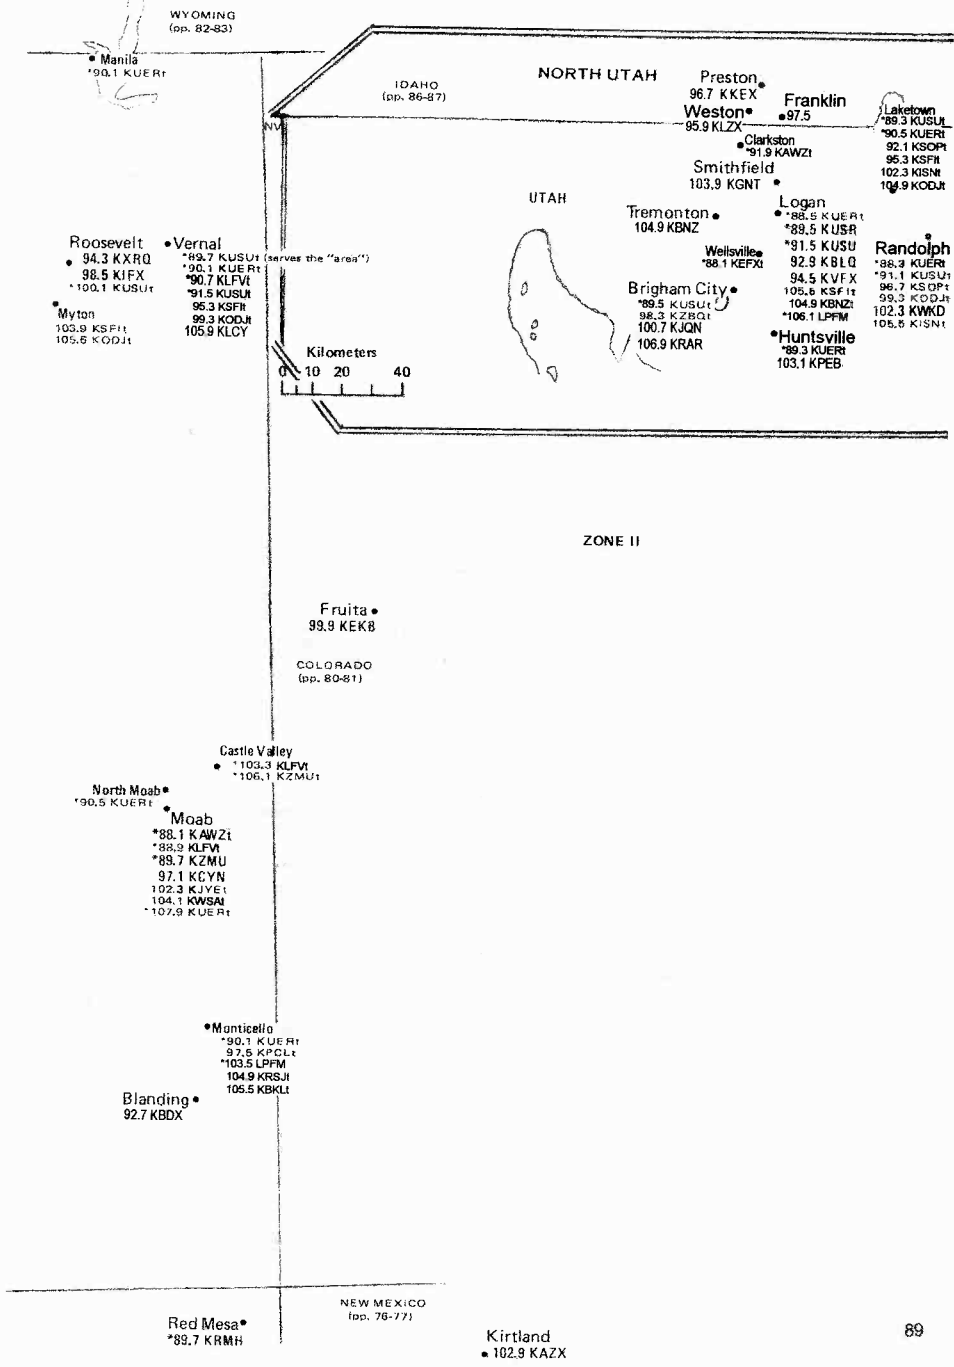

UTAH

Mountain/Pacific Time Zones, Daylight Saving Time Observer