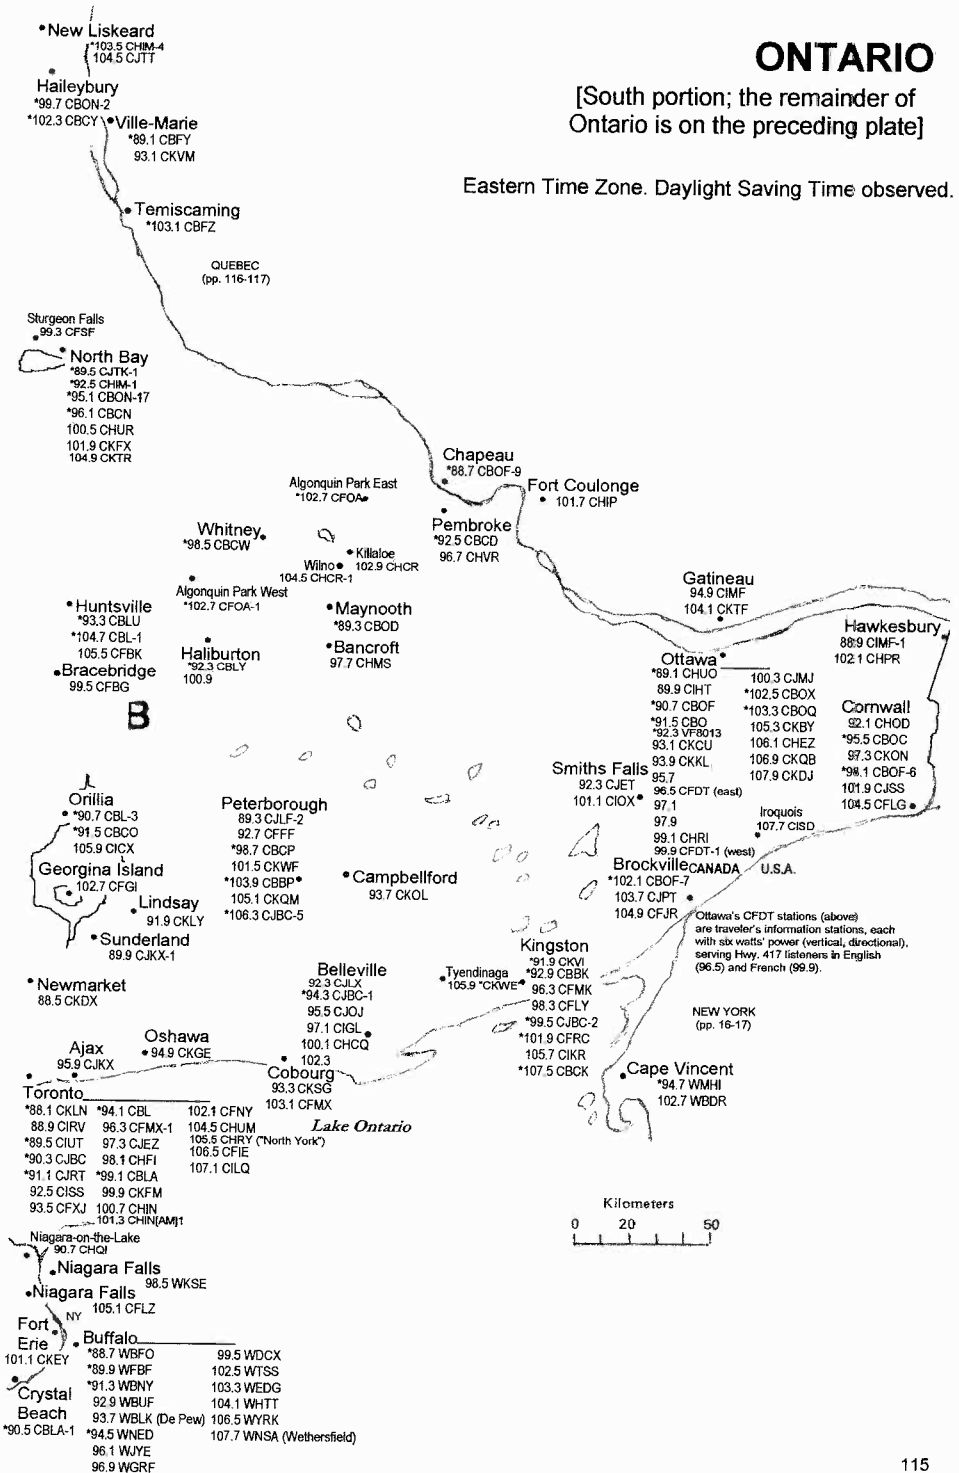

ONTARIO

[South portion; the remainder of Ontario is on the preceding plate]

Eastern Time Zone. Daylight Saving Time observed.