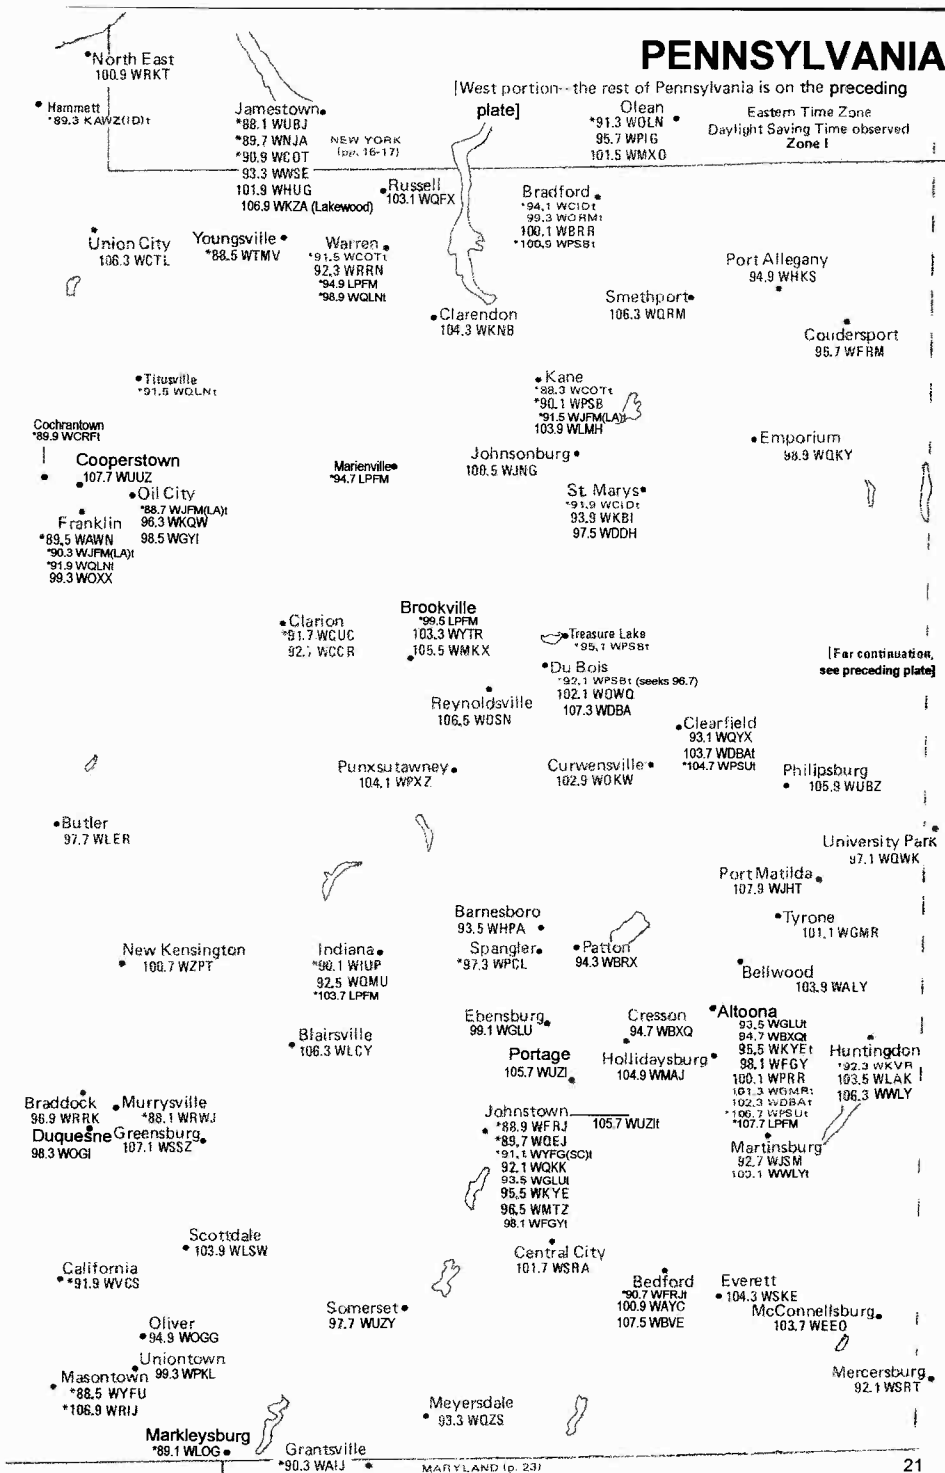

Eastern Time Zone/Daylight Saving Time observed

Zone 1

5 Stations sharing time on the same frequency

PENNSYLVANIA

[West portion--the rest of Pennsylvania is on the preceding

plate] Eastern Time Zone
Daylight Saving Time observed
Zone I