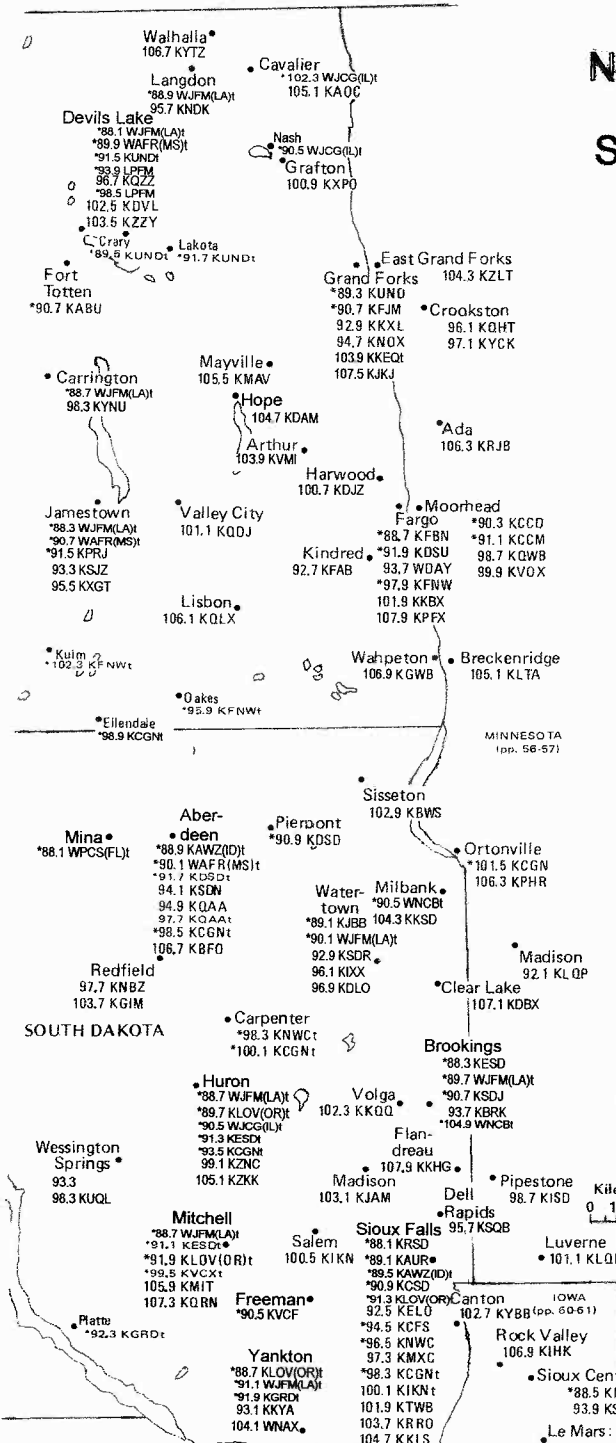

NORTH DAKOTA SOUTH DAKOTA

Central/Mountain Time Zones
Daylight Saving Time Observed

Zone II