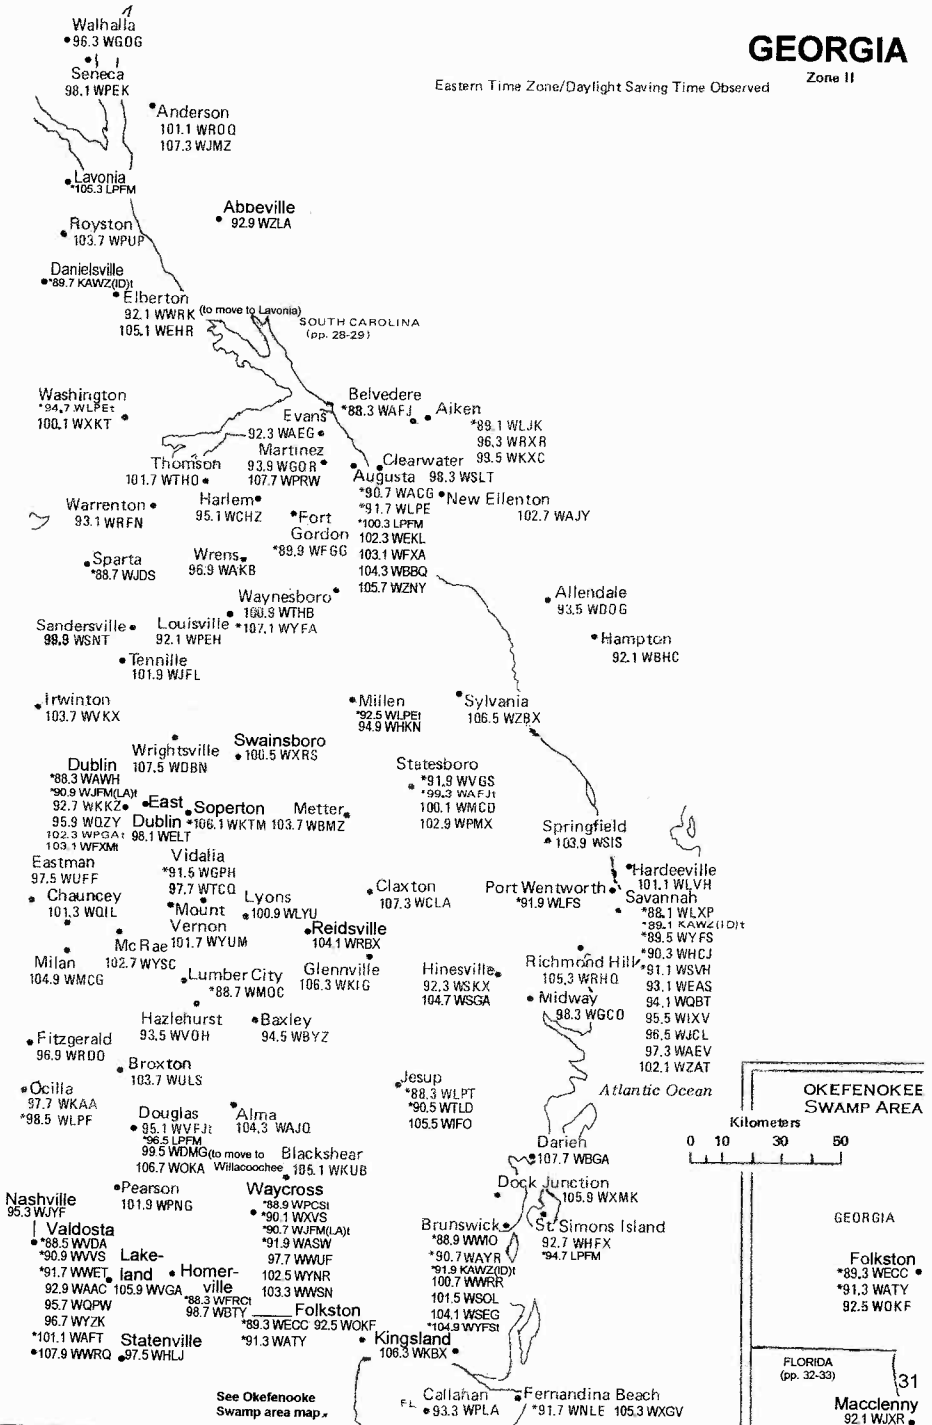

GEORGIA

Eastern Time Zone/Daylight Saving Time Observed

Zone II