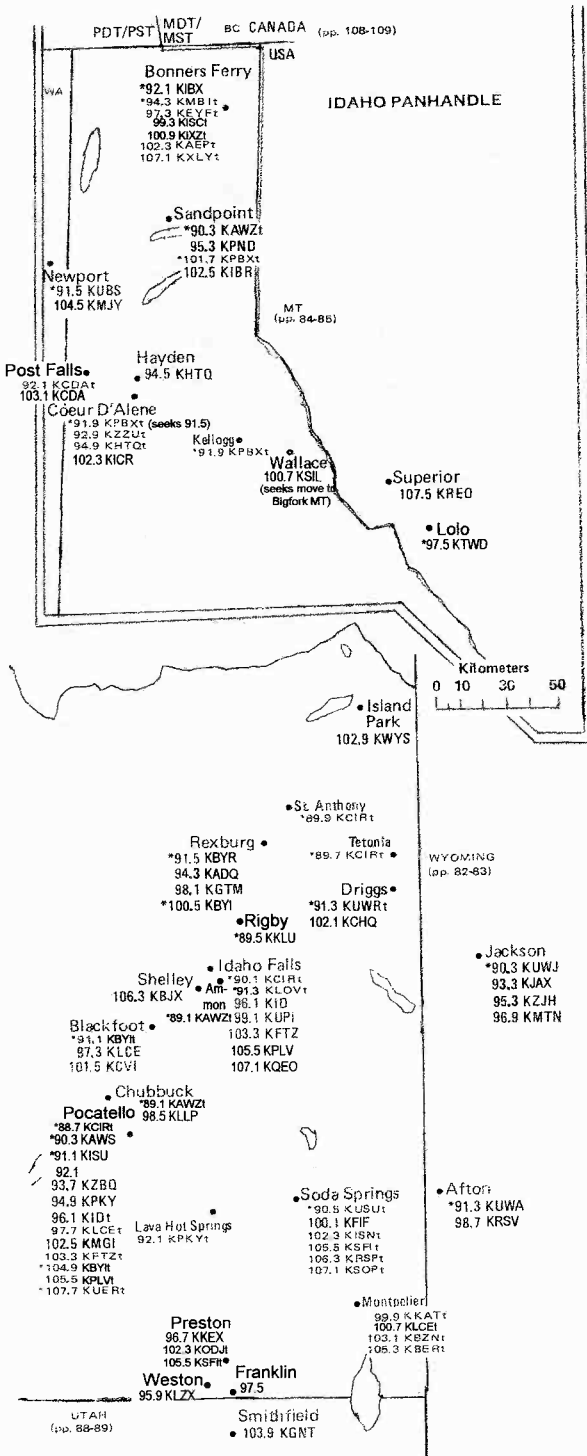

COURTS
*90.9 CBRA ALBERTA (p. 110)

MONTANA

IFor continuation, see Panhandle map.

IDAHO

Mountain/Pacific Time Zones. Daylight Saving observed.
Zone 11

NEVADA
(pp. 90-91)

PDT MDT
PST MST

Wendover
102.3 KVUW