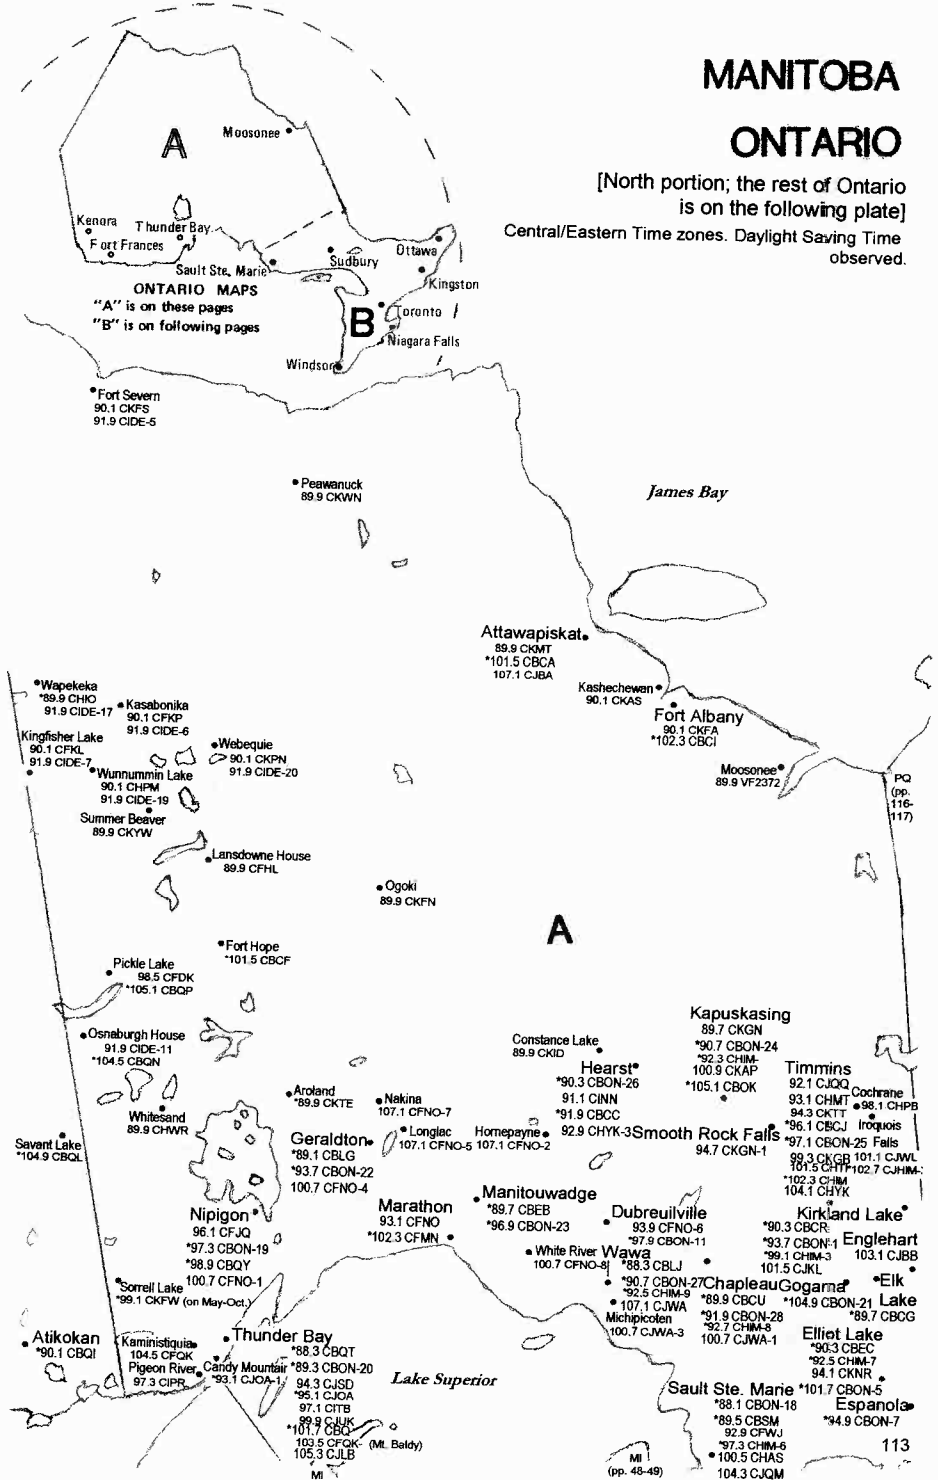

USA

ALBERTA

SASKATCHEWAN

MANITOBA
(p. 112)

MANITOBA ONTARIO

[North portion; the rest of Ontario
is on the following plate]

Central/Eastern Time zones. Daylight Saving Time
observed.

ONTARIO