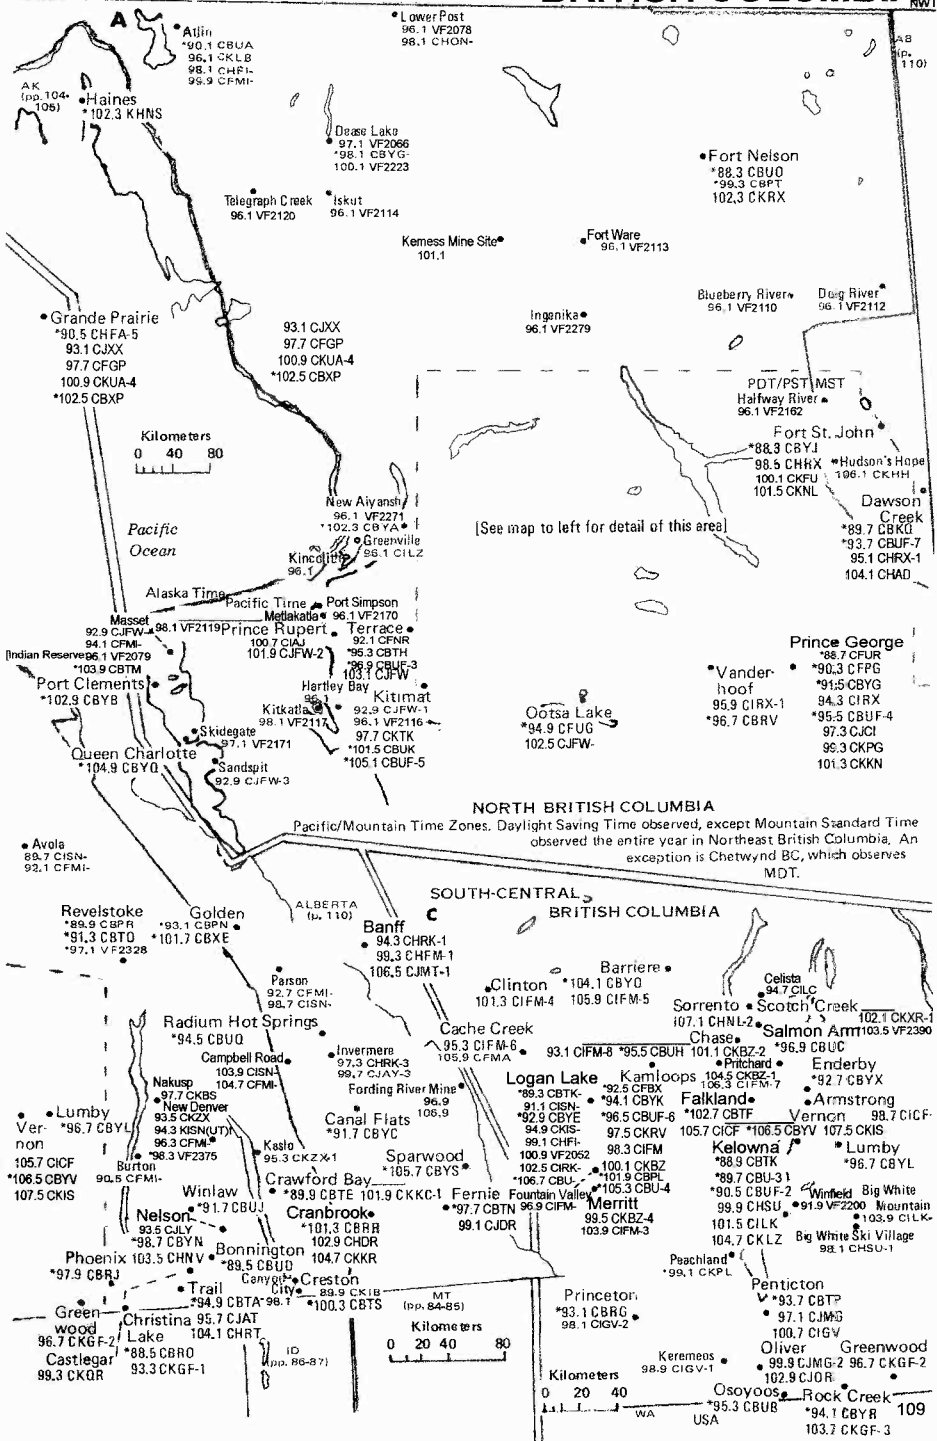

• Lower Post
96.1 VF2078
98.1 CHON-

AK (pp. 104-106)
• Haines
*102.3 KHNS

• Dase Lake
97.1 VF2066
*98.1 CBYG
100.1 VF2223

• Fort Nelson
*88.3 CBUD
*99.3 CBFT
102.3 CKRX

• Telegraph Creek
96.1 VF2120

• Kemes Mine Site
101.1

• Fort Ware
96.1 VF2113

• Blueberry River
96.1 VF2110

• Deig River
96.1 VF2112

• Grande Prairie
*90.5 CHFA-5
93.1 CJXX
97.7 CFGP
100.9 CKUA-4
*102.5 CBXP

93.1 CJXX
97.7 CFGP
100.9 CKUA-4
*102.5 CBXP

• Ingenika
96.1 VF2279

PDT/PST MST
Halfway River
96.1 VF2162

• Fort St. John
88.3 CBYJ
98.5 CHRX
100.1 CKFU
101.5 CKNL

• Hudson's Hope
106.1 CKHH

• Dawson Creek
*89.7 CBKJ
*93.7 CBUF-7
95.1 CHRX-1
104.1 CHAD

[See map to left for detail of this area]

Pacific Ocean

Alaska Time

Pacific Time

Port Simpson

• Vanderhoof
95.9 C1RX-1
*96.7 CBRV

NORTH BRITISH COLUMBIA

Pacific/Mountain Time Zones. Daylight Saving Time observed, except Mountain Standard Time observed the entire year in Northeast British Columbia. An exception is Chetwynd BC, which observes MDT.