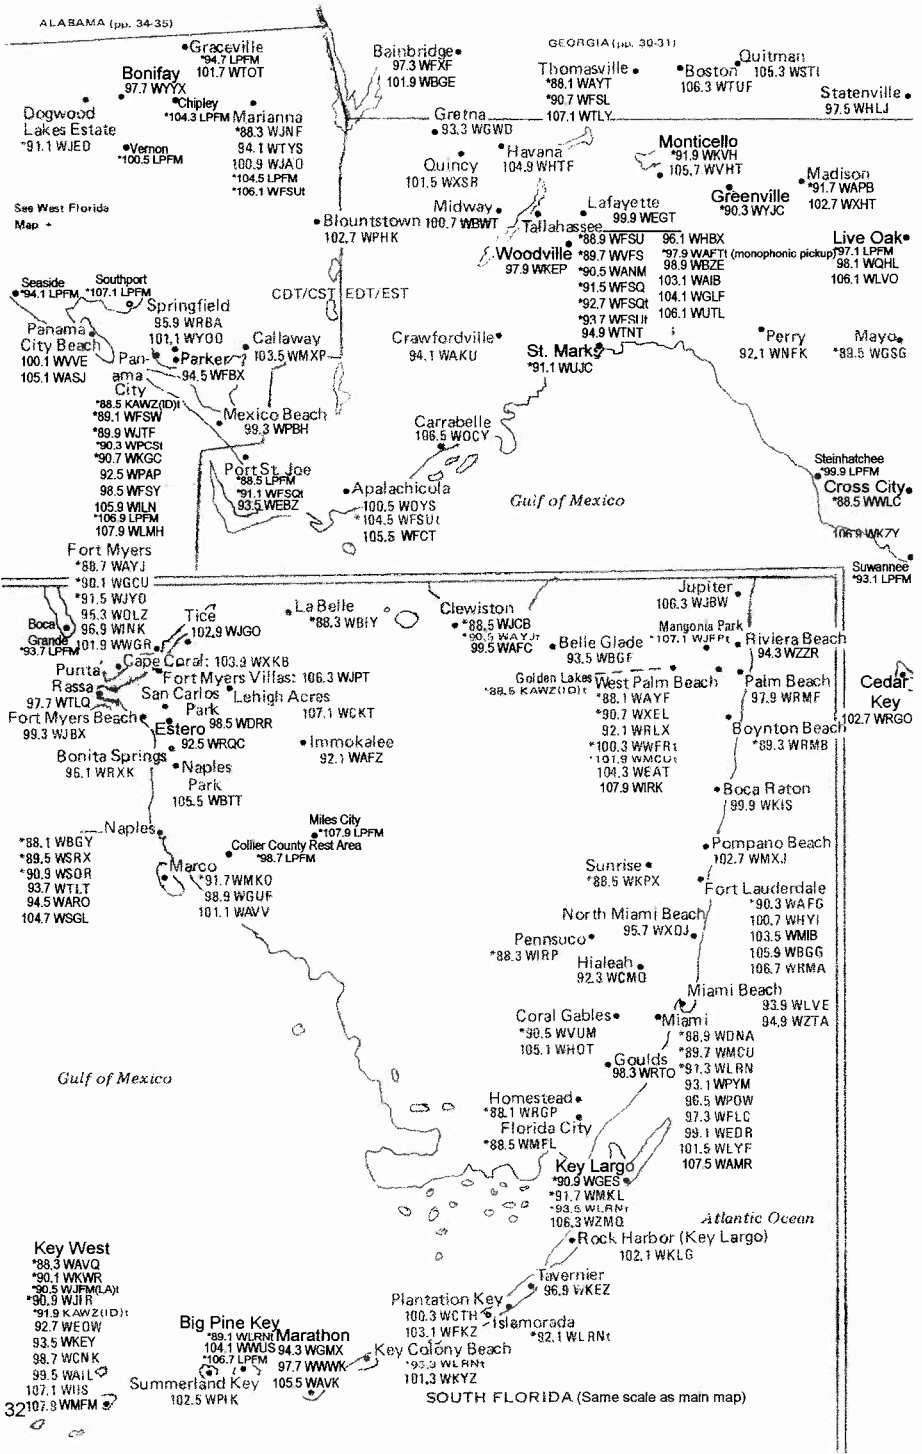

SOUTH FLORIDA (Same scale as main map)