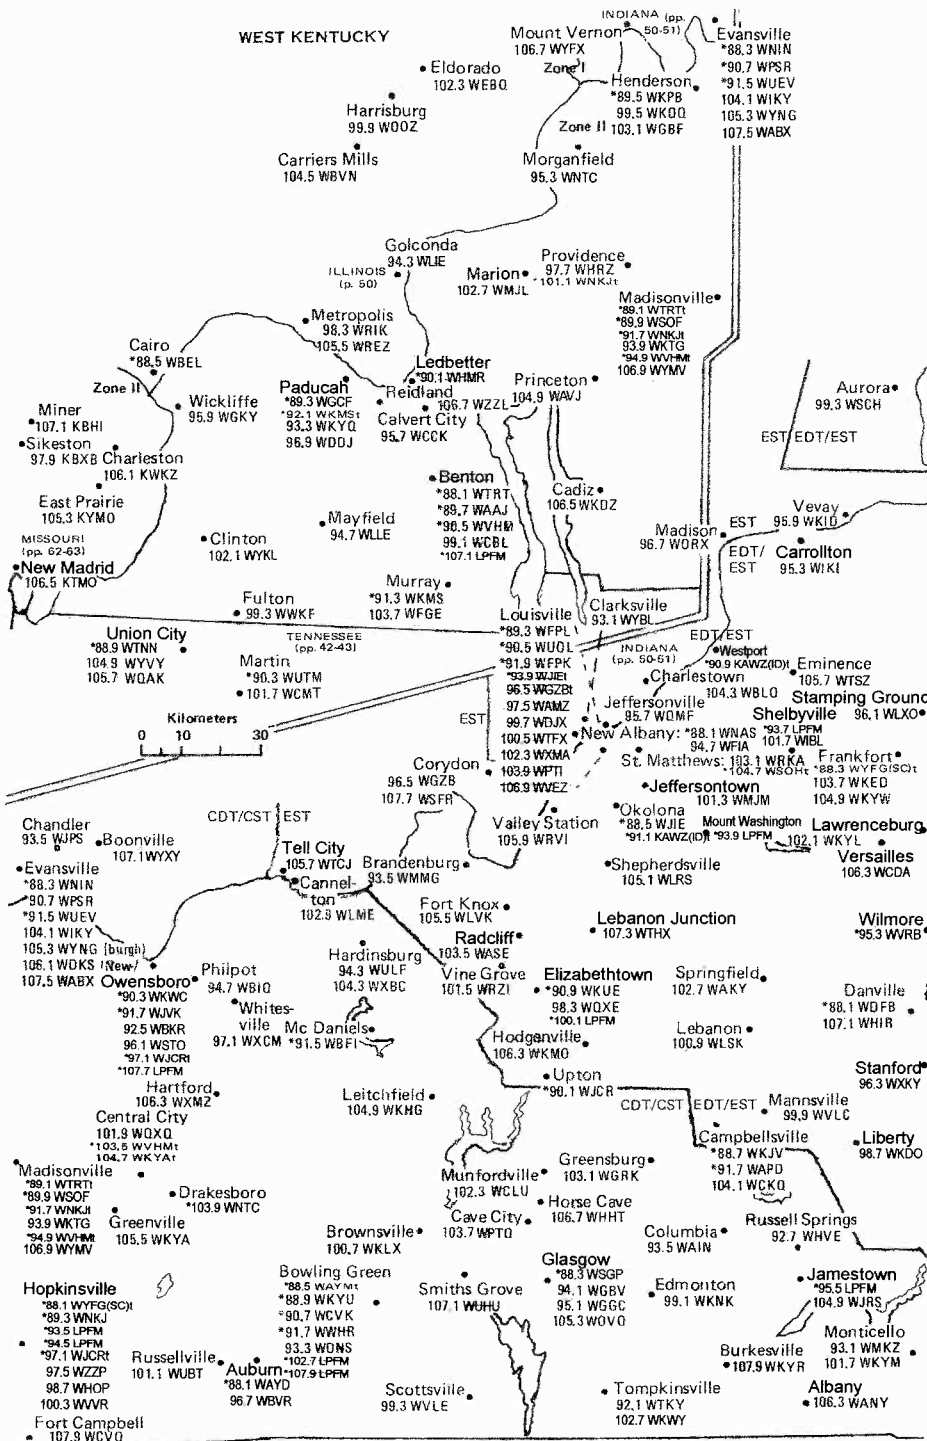

Zone II

ARKANSAS

TENNESSEE

WEST KENTUCKY

Kilometers 0 10 30

KENTUCKY

Eastern/Central Time Zones
Daylight Saving Time observed
Zone II

See South Ohio map