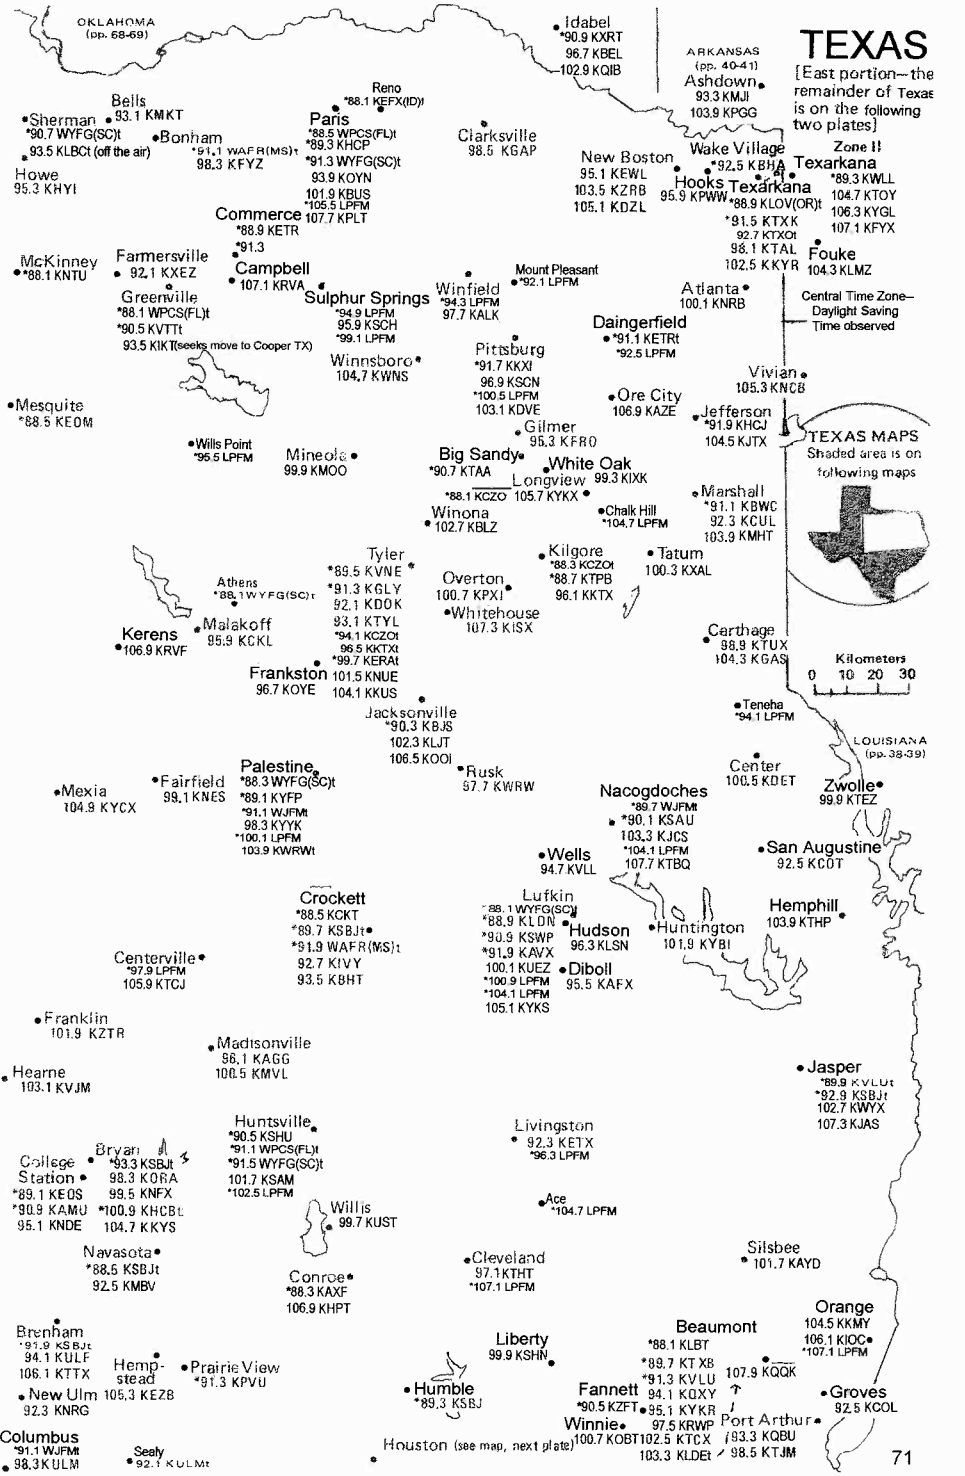

Texas
93.3 KWLL
104.7 KTOY
106.3 KYGL
107.1 KFYX

Central Time Zone—
Daylight Saving
Time observed

TEXAS MAPS
Shaded area is on
following maps

Kilometers
0 10 20 30

LOUISIANA
(pp. 38-39)

OKLAHOMA
(pp. 68-69)