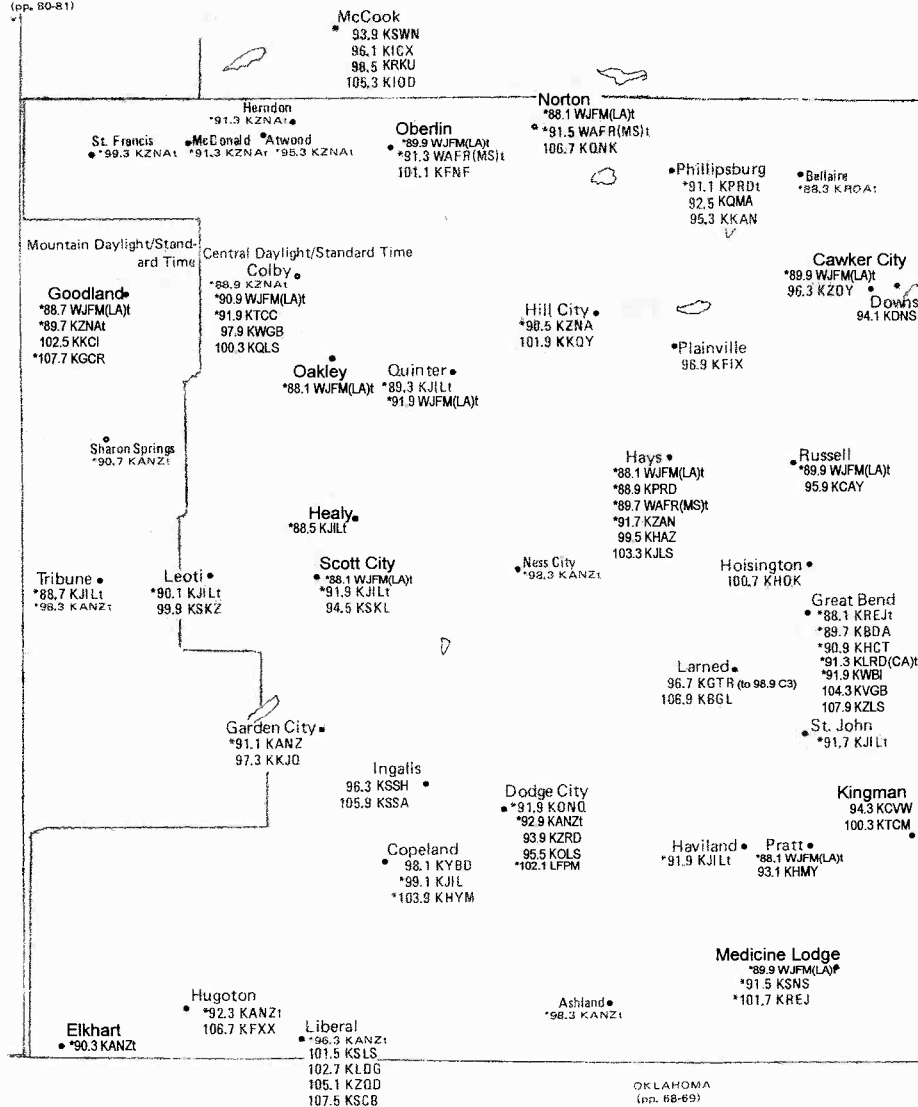

COLORADO
(pp. 80-81)

OKLAHOMA
(pp. 86-89)