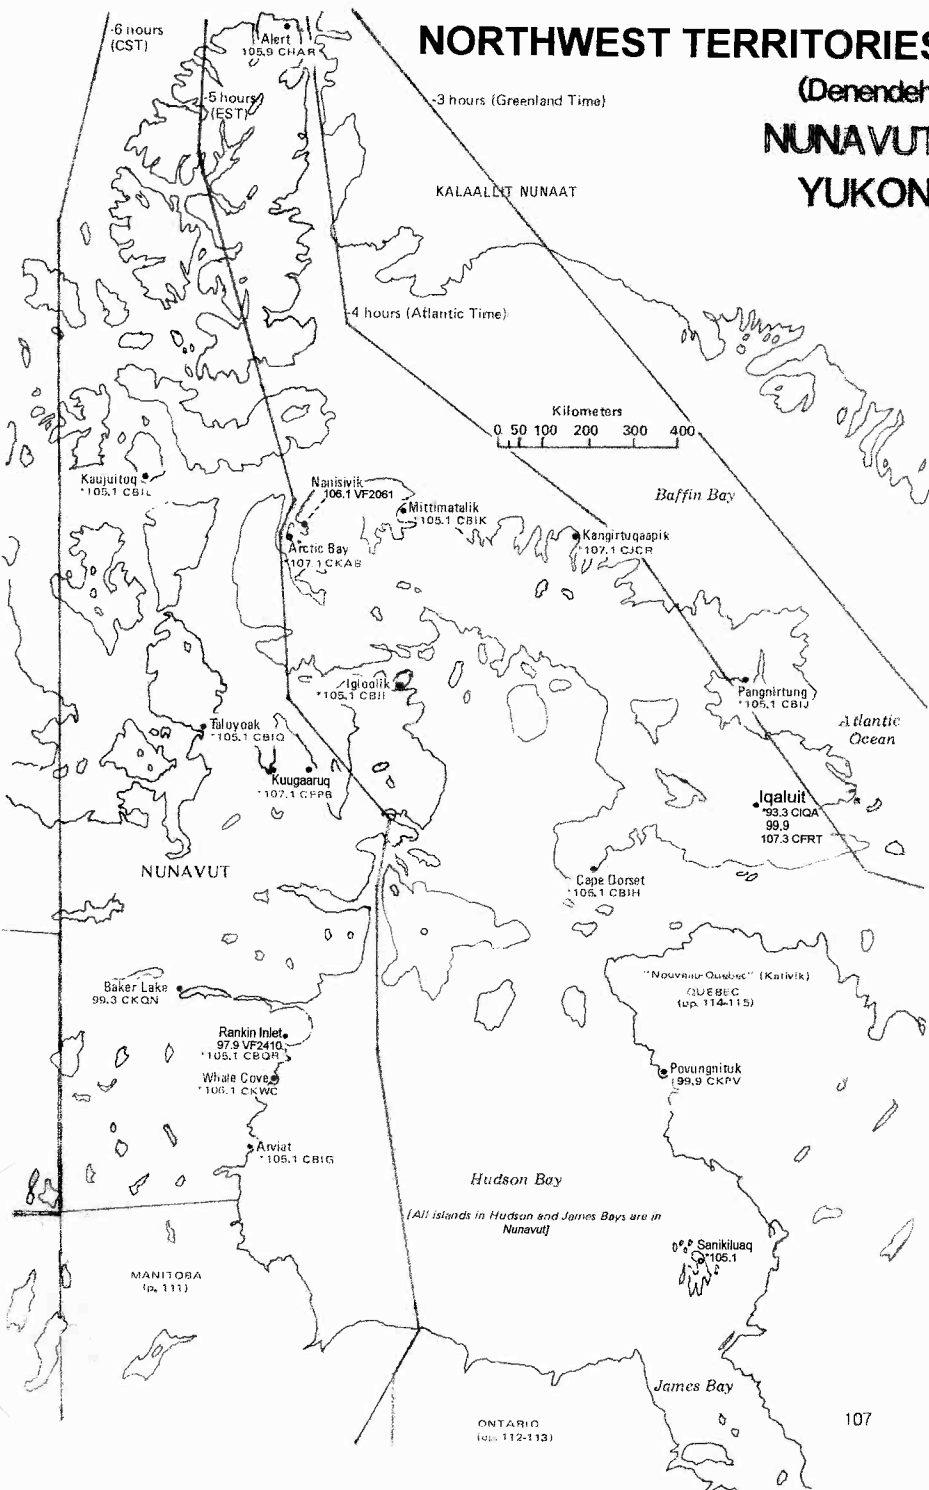

NORTHWEST TERRITORIES

(Denendeh)

NUNAVUT

YUKON