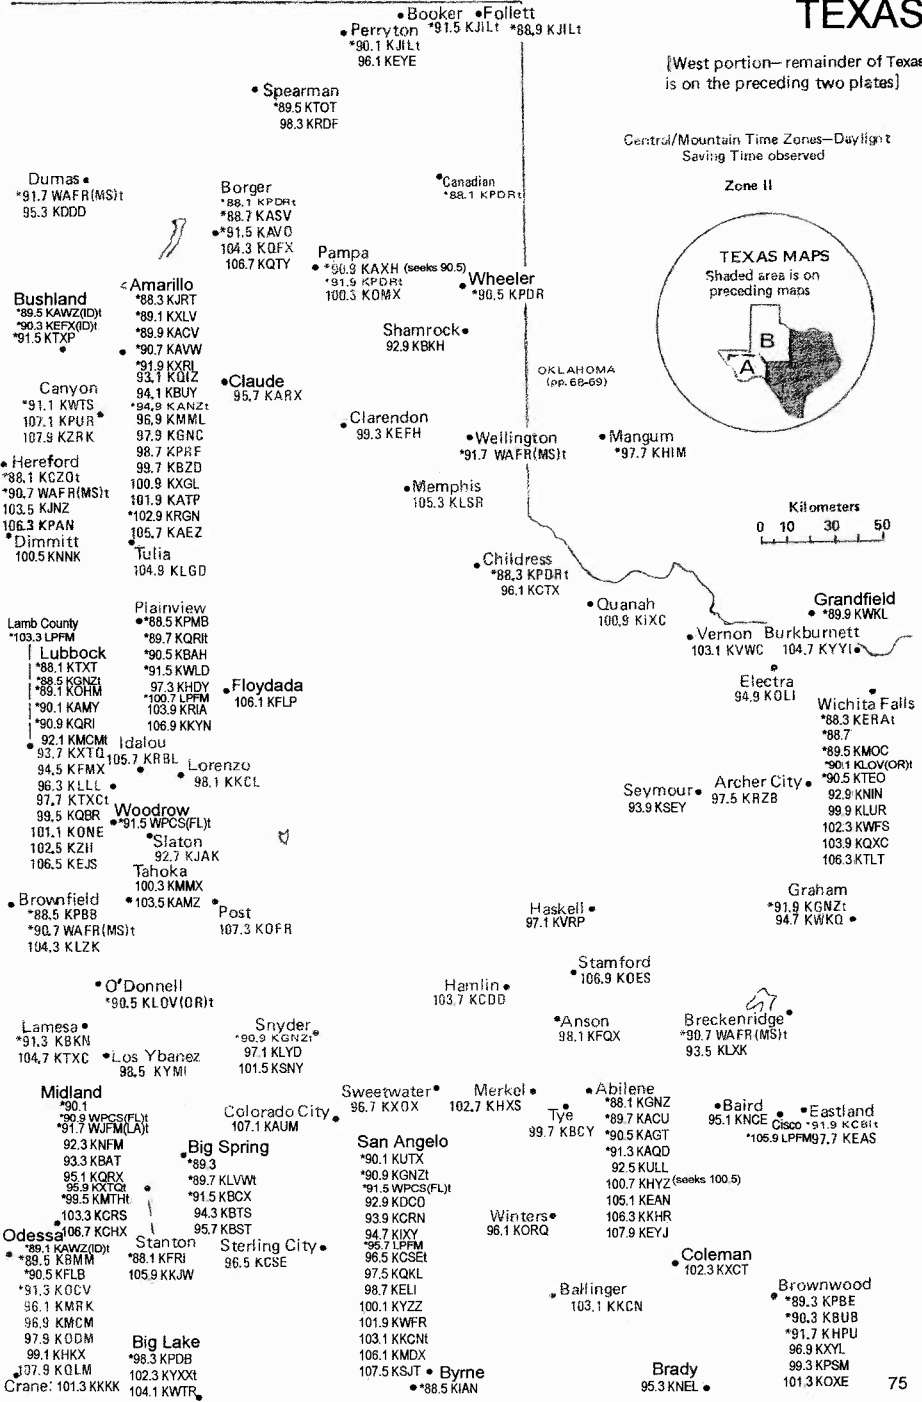

MDT/MST CDT/CST

MEXICO USA

TEXAS

[West portion—remainder of Texas is on the preceding two plates]

Central/Mountain Time Zones—Daylight Saving Time observed

Zone II

Kirtland

93.9 KTRAT