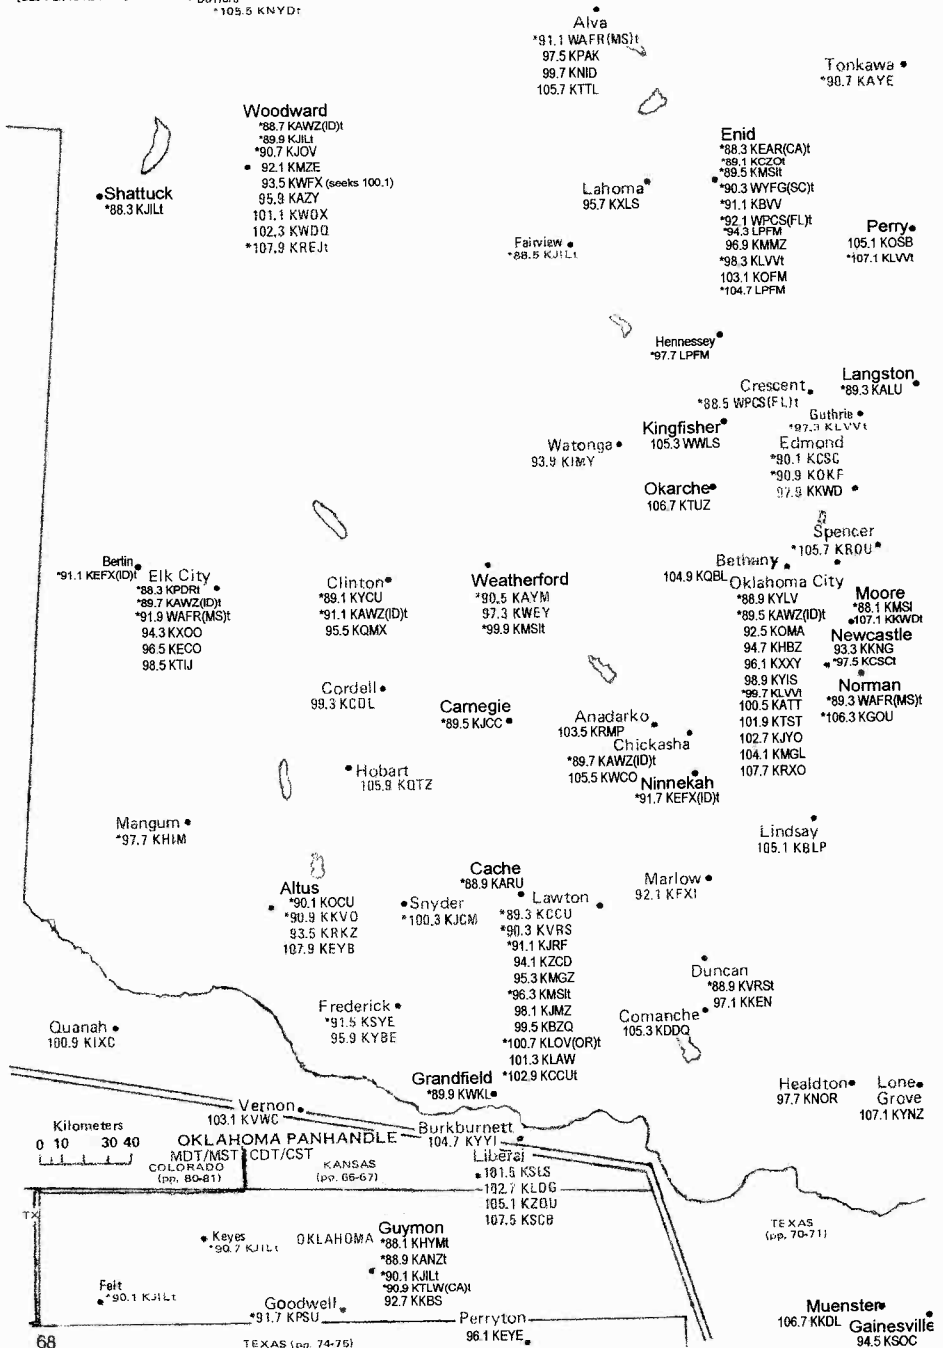

(See Panhandle map below) • Buffalo
*105.5 KNYD