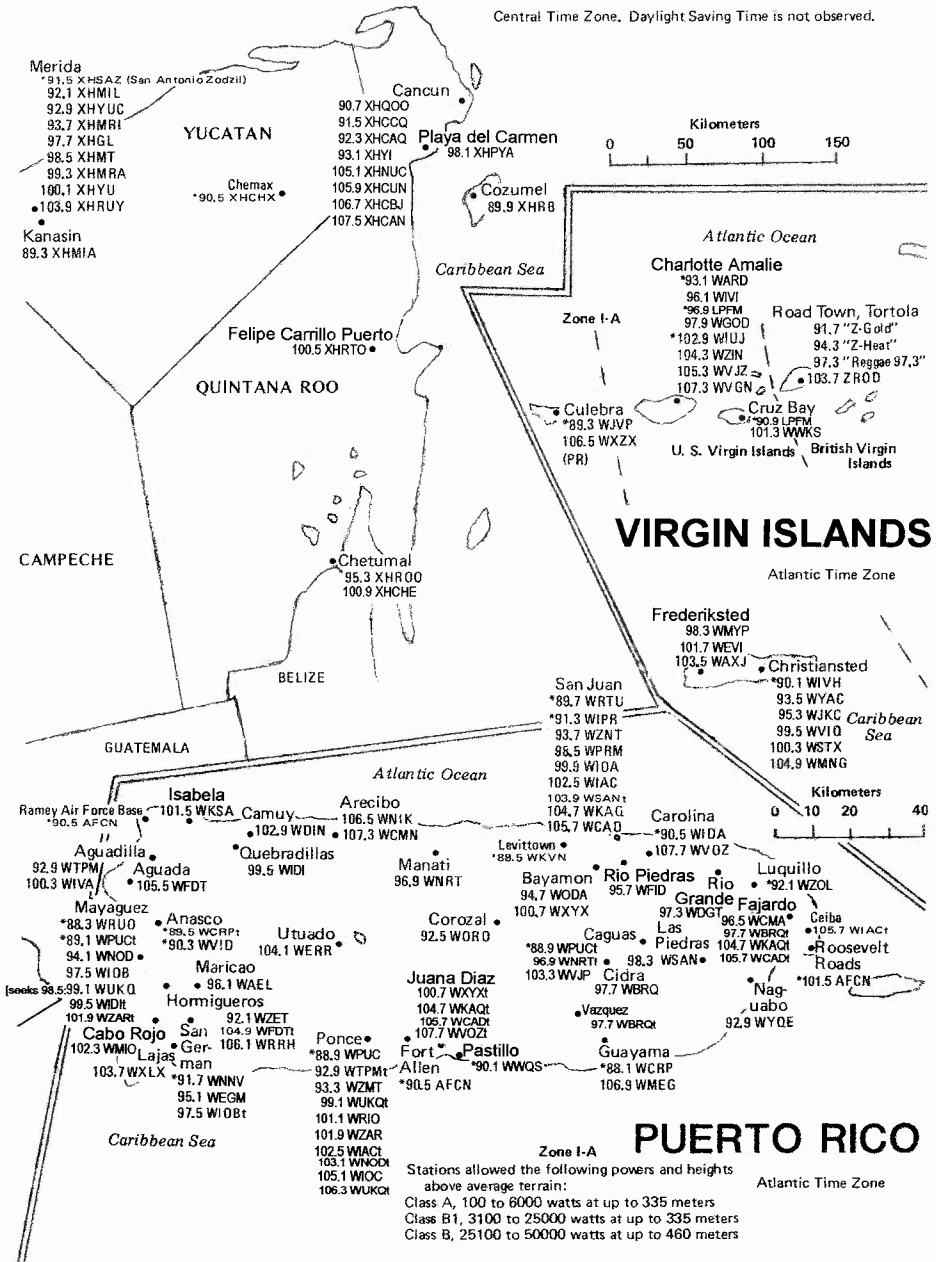

Gulf of Mexico

MEXICO

[East Mexico—the remainder of Mexico is on the preceding and following plates]

Central Time Zone. Daylight Saving Time is not observed.

MEXICO

[South Mexico—the remainder of Mexico is on the preceding and following plates]