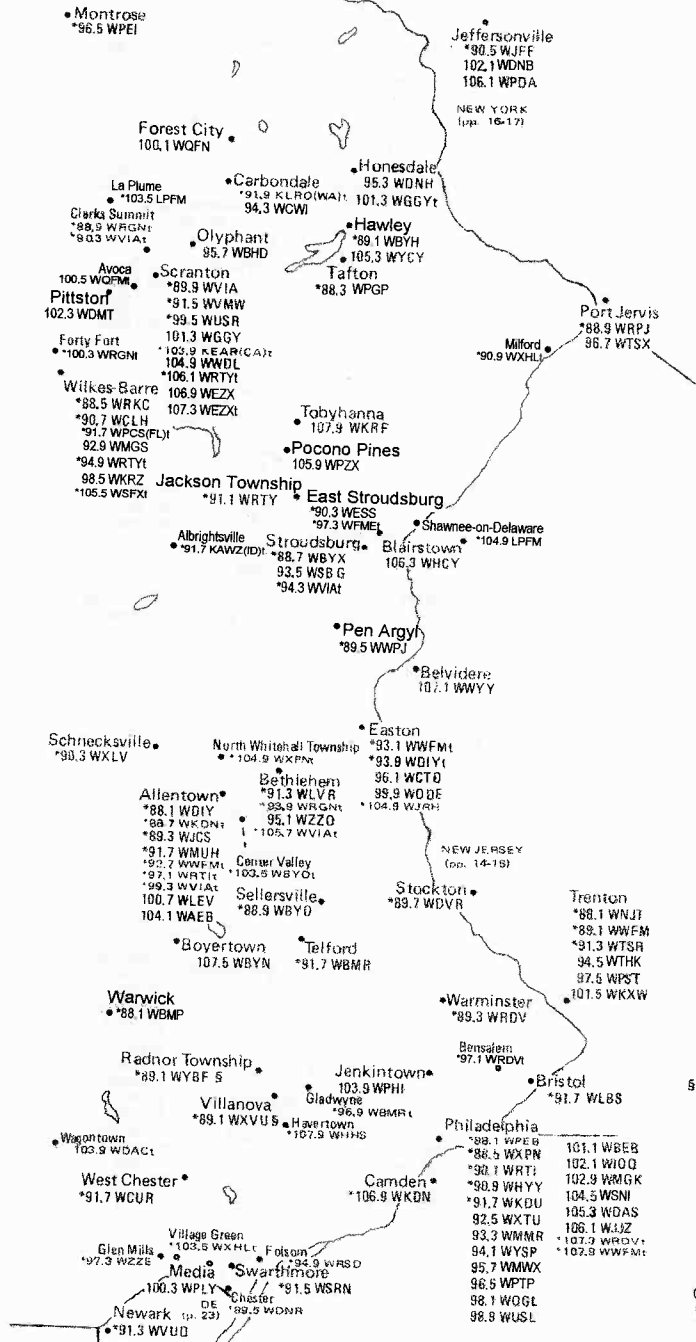

Eastern Time Zone/Daylight Saving Time observed

Zone 1

5 Stations sharing time on the same frequency

PENNSYLVANIA

[West portion--the rest of Pennsylvania is on the preceding

plate] Eastern Time Zone
Daylight Saving Time observed
Zone I