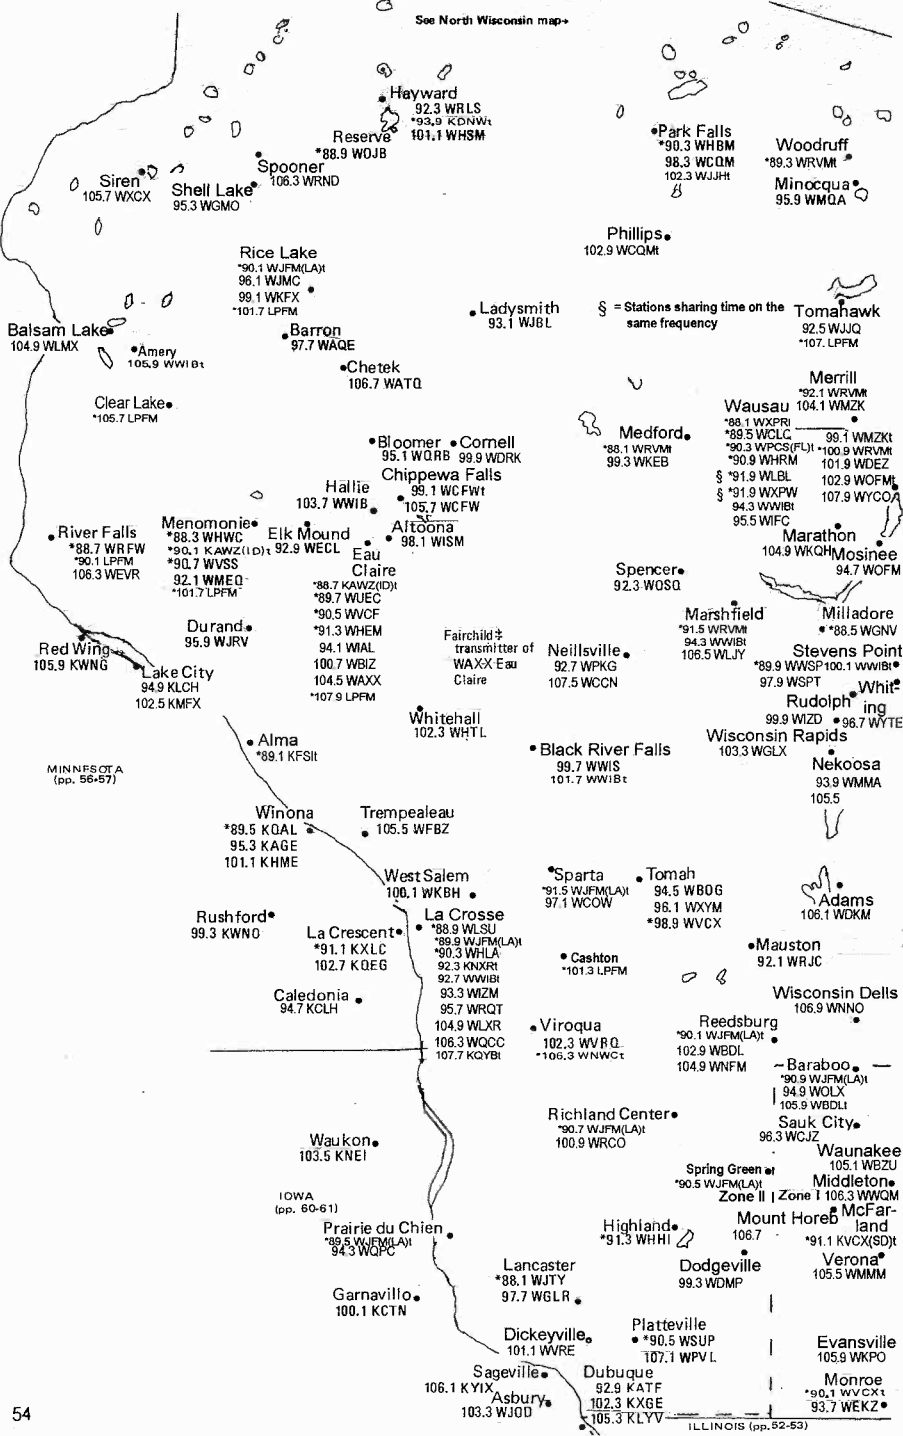

See North Wisconsin map→