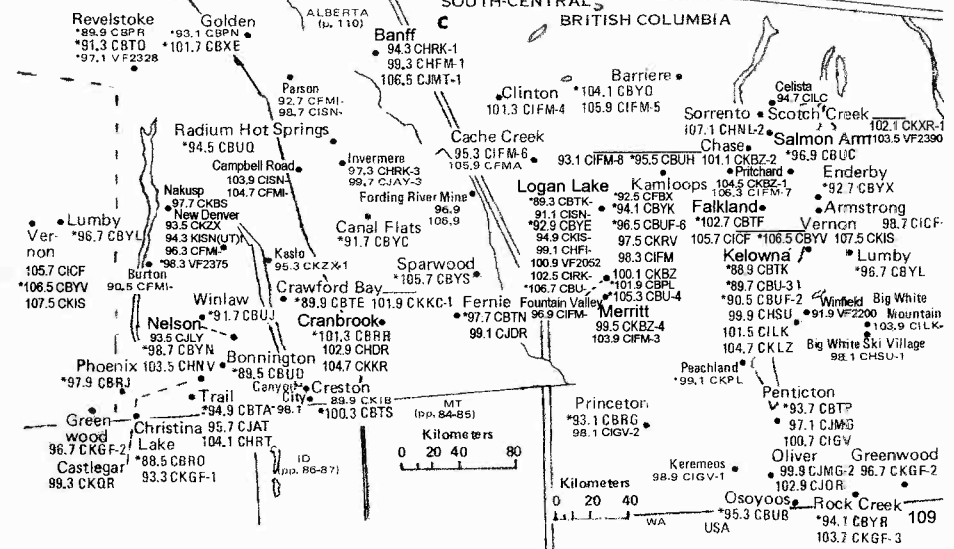

SOUTH-CENTRAL BRITISH COLUMBIA

• Avola
89.7 C1SN-
92.1 CFMI-

• Revelstoke
*89.9 CBPR
*91.3 CBTD
*97.1 VF2328

• Golden
*93.1 CBPN
*101.7 CBXE

• Banff
94.3 CHRK-1
98.3 CHFM-1
106.5 CJMT-1

• Lumby
*96.7 CBYL
non
105.7 C1CF
*106.5 CBYV
107.5 CKIS

• Greenwood
96.7 CKGF-2

• Castlegar
99.3 CKOR

• Christina Lake
*88.5 CBRO
93.3 CKGF-1

• Trail
*94.9 CBTA-96.1
*100.3 CBTS

• Creston
88.9 CK1B
*100.3 CBTS

• Princeton
*93.1 C1BC
98.1 C1GV-2

• Keremans
98.9 C1GV-1

• Oliver
99.9 C1MG-2
96.7 CKGF-2
102.9 C1OR

• Osoyoos
*95.3 CUBB

• Rock Creek
*94.1 CBYR
109
103.7 CKGF-3

Kilometers 0 20 40 80

USA