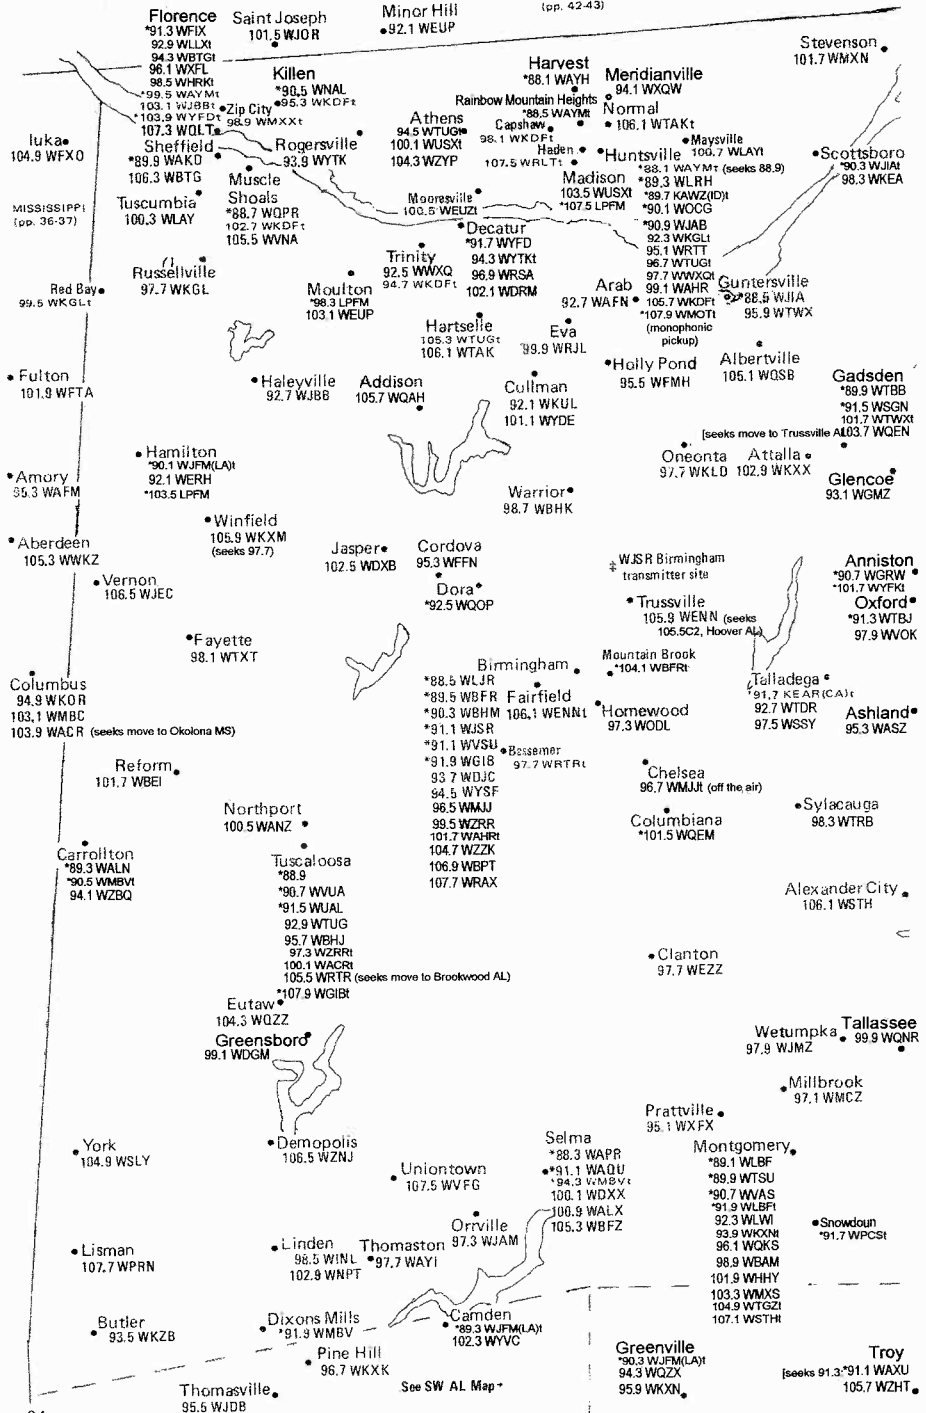

See SW AL Map *