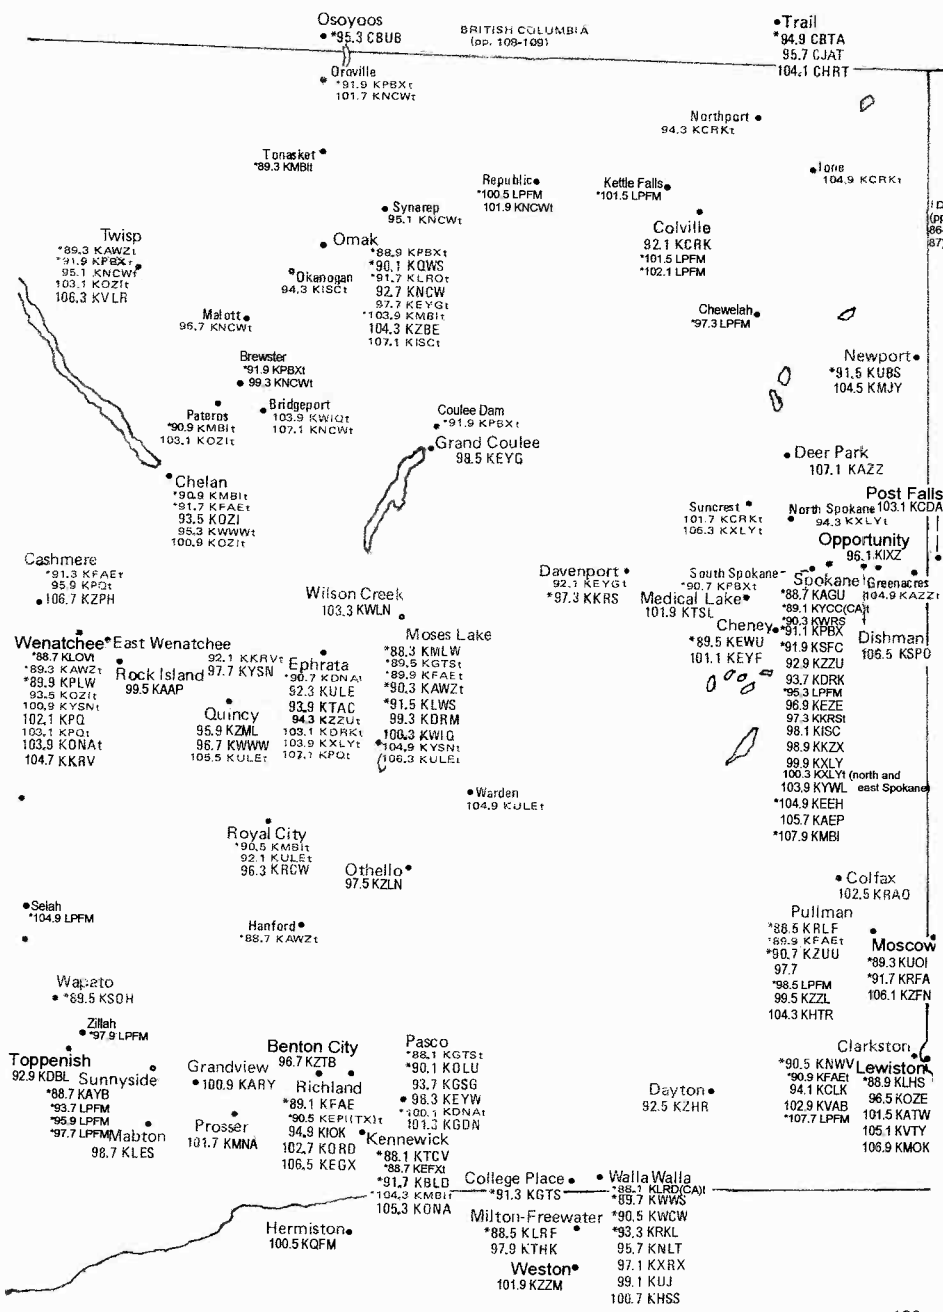

WASHINGTON

Pacific Time Zone/Daylight Saving Time
observed Zone II