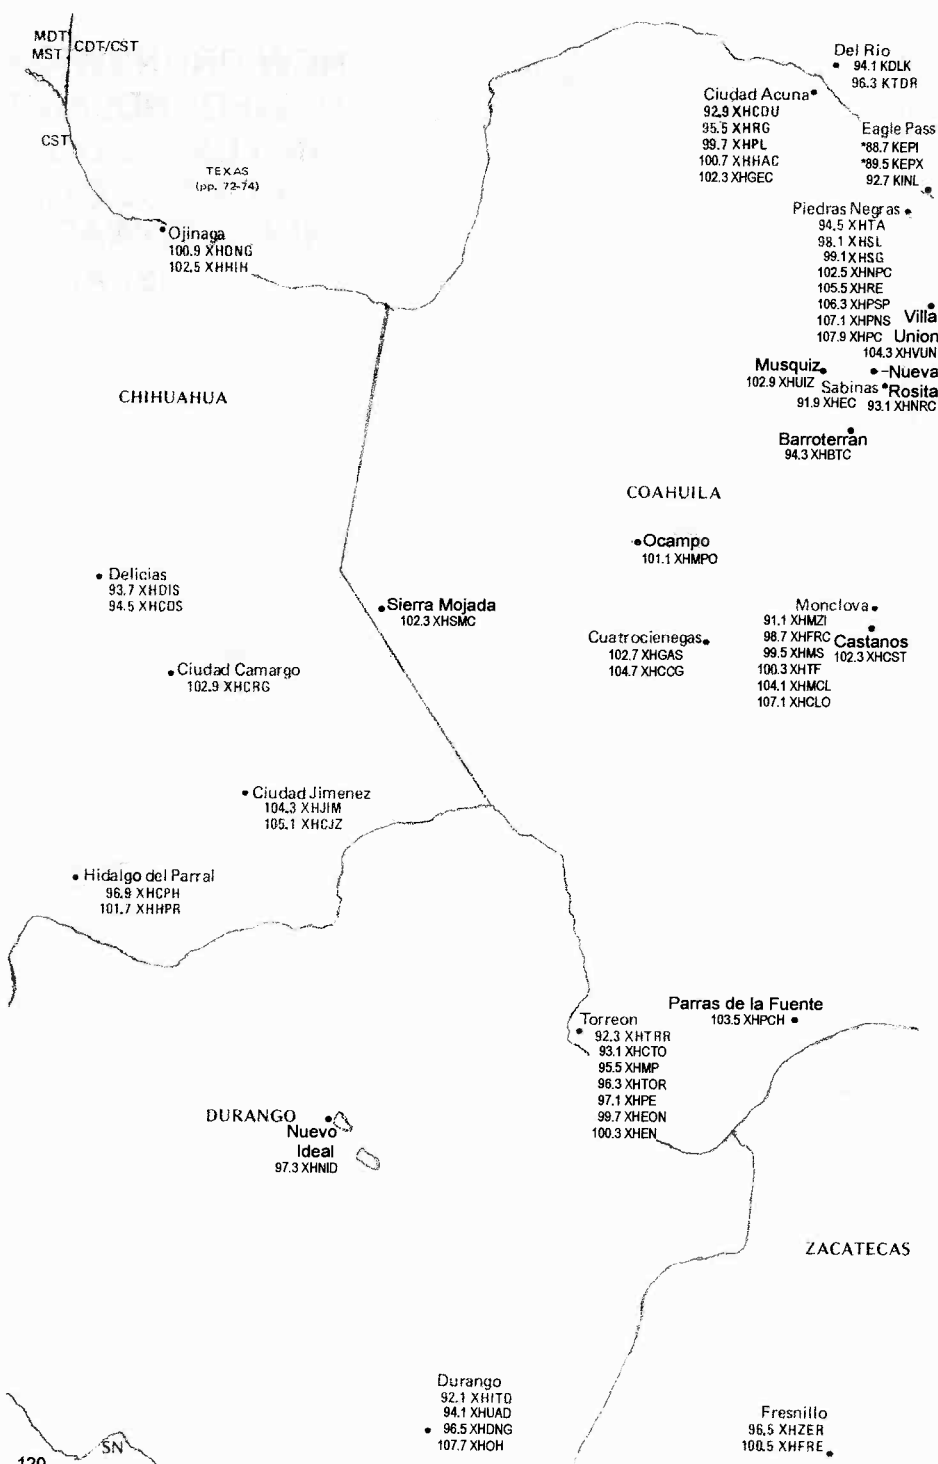

MDT
MST
CDT/CST
CST

TEXAS
(pp. 72-74)

Ojinaga
100.9 XHONG
102.5 XHHIH

CHIHUAHUA

Delicias
93.7 XHDIS
94.5 XHCDS

Ciudad Camargo
102.9 XHCRG

Ciudad Jimenez
104.3 XHJIM
105.1 XHCJZ

Hidalgo del Parral
96.8 XHCPH
101.7 XHHPR

DURANGO
Nuevo Ideal
97.3 XHNDI

Sierra Mojada
102.3 XHSMC

COAHUILA

Ocampo
101.1 XHMPO

Cuatrocienegas
102.7 XHGAS
104.7 XHCOG

Del Rio
94.1 KDLK
96.3 KTDR

Ciudad Acuna
92.9 XHCDU
95.5 XHRG
99.7 XHPL
100.7 XHHAC
102.3 XHGEAC

Eagle Pass
*88.7 KEPI
*89.5 KEPX
92.7 KINL

Piedras Negras
94.5 XHTA
98.1 XHSL
99.1 XHSG
102.5 XHNPC
105.5 XHRE
106.3 XHPSP
107.1 XHPNS

Villa Union
107.9 XHPCU
104.3 XHVUN

Musquiz
102.9 XHUIZ
91.9 XHEC

Sabinas
*Nueva Rosita
93.1 XHNRC

Barroterran
94.3 XHBTG

Monclova
91.1 XHMZI
98.7 XHFRC
99.5 XHMS
100.3 XHTF
104.1 XHMCL
107.1 XHCLC

Castanos
102.3 XHCST

Parras de la Fuente

Torreon
92.3 XHTRR
93.1 XHCTO
95.5 XHMP
96.3 XHTOR
97.1 XHPE
98.7 XHEON
100.3 XHEN

ZACATECAS

Fresnillo
96.5 XHZER
100.5 XHFRE

Durango
92.1 XHITO
94.1 XHUAD
96.5 XHDNG
107.7 XHOH