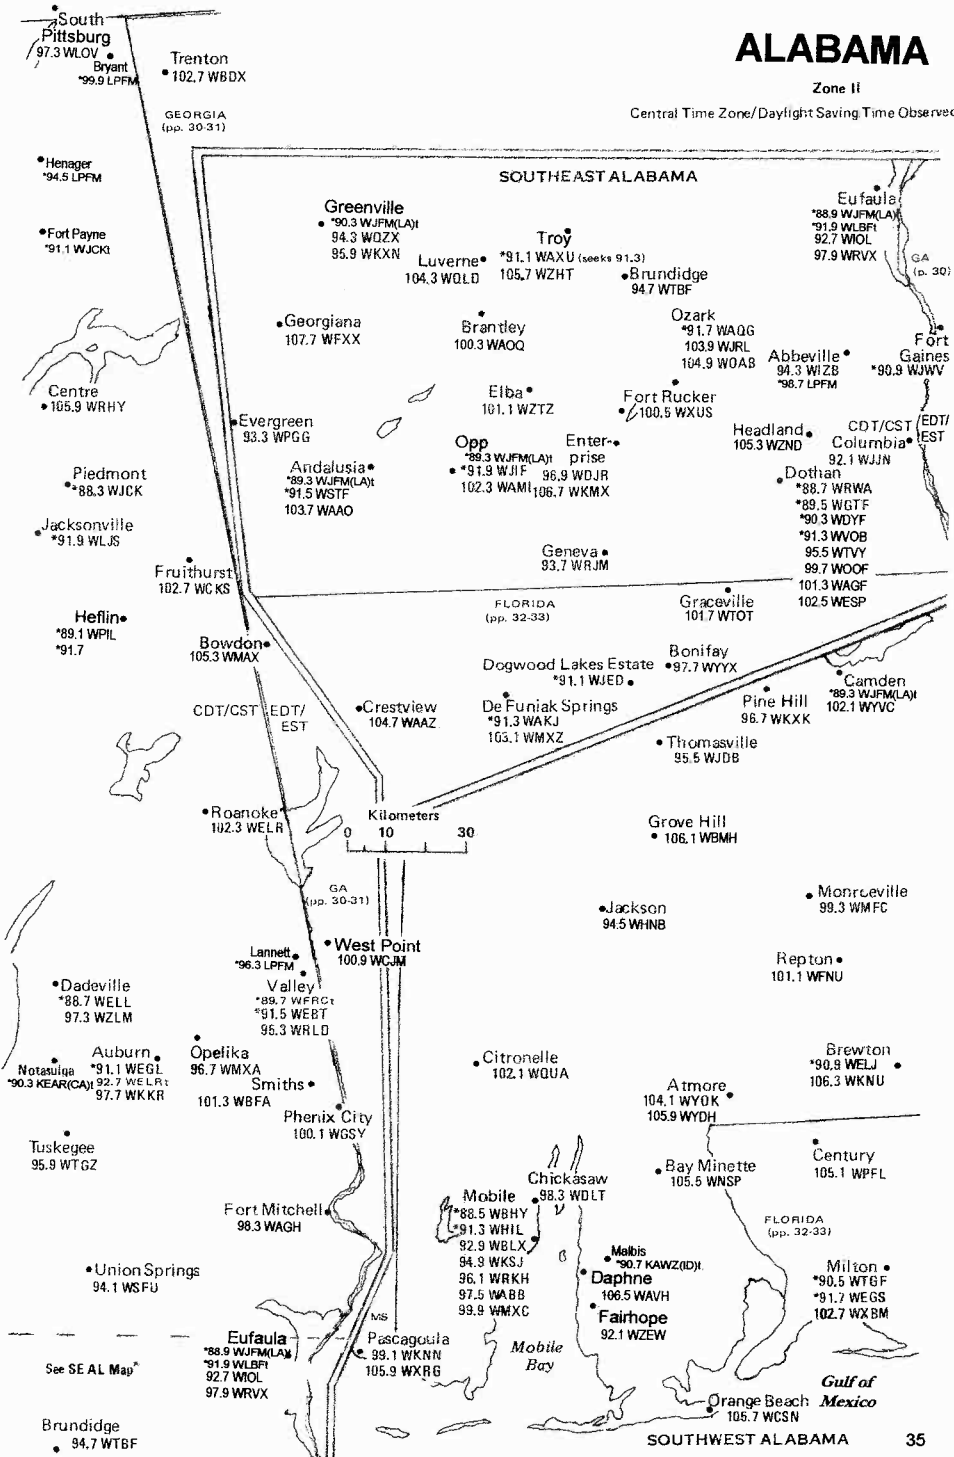

ALABAMA

Zone II

Central Time Zone/Daylight Saving Time Observed