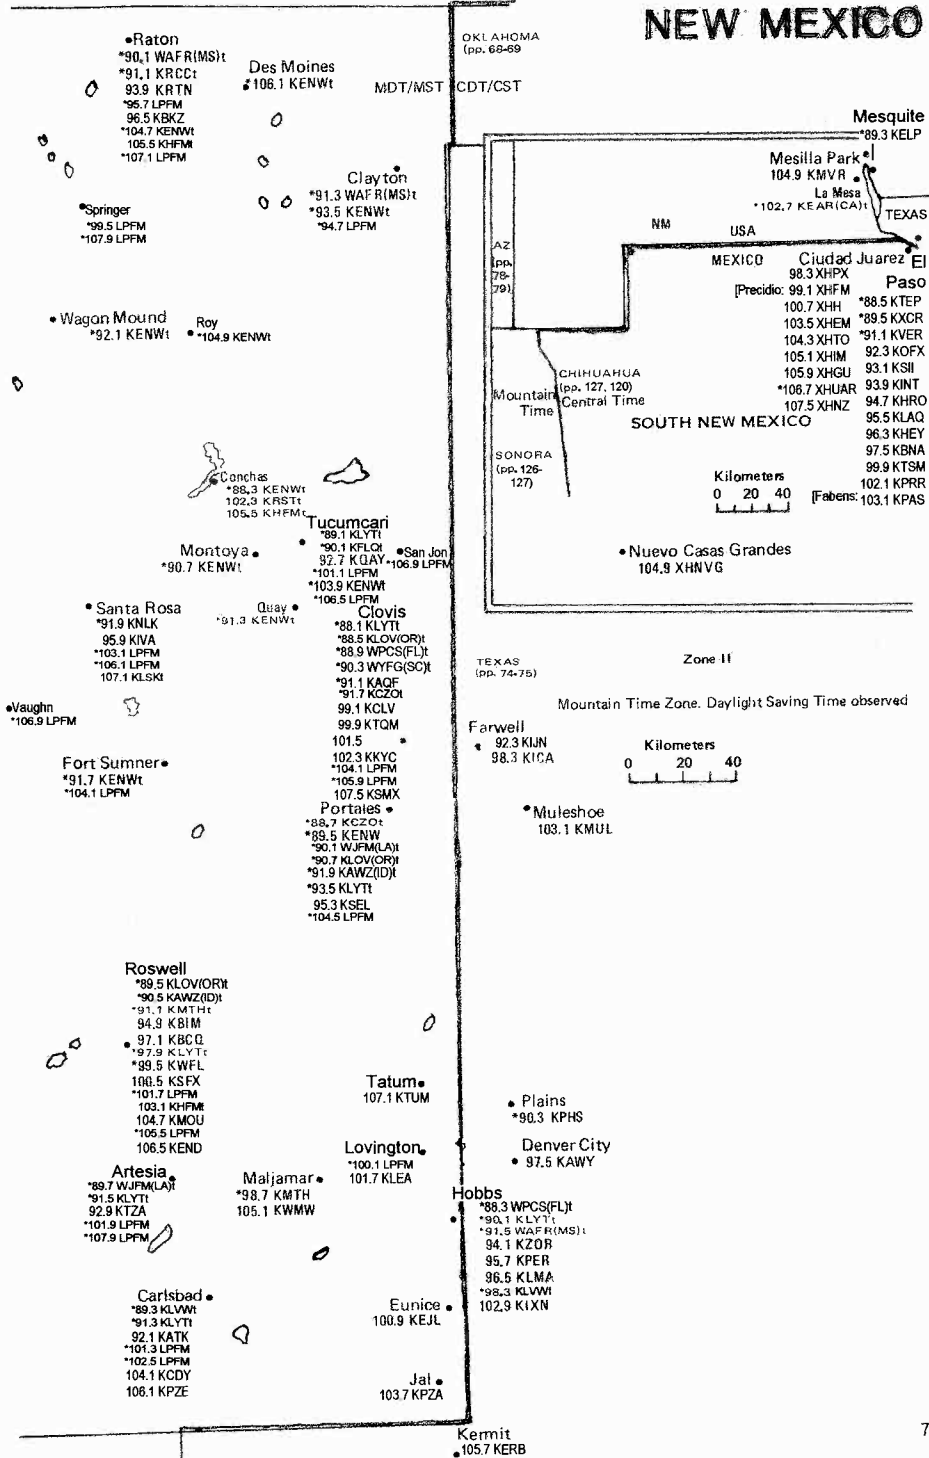

For continuation, see North Arizona map

Grand Canyon Village

*90.3 KNAG

• Tusayan
92.1 KSGC

Henderson •
94.1 KMXB
95.5 KWNR
100.5 KMZQ

Boulder City
102.7 KSTJ

• Meadville
*90.9 KVIPT

• Dolan Springs
92.7 KRRN
105.7 KOAS