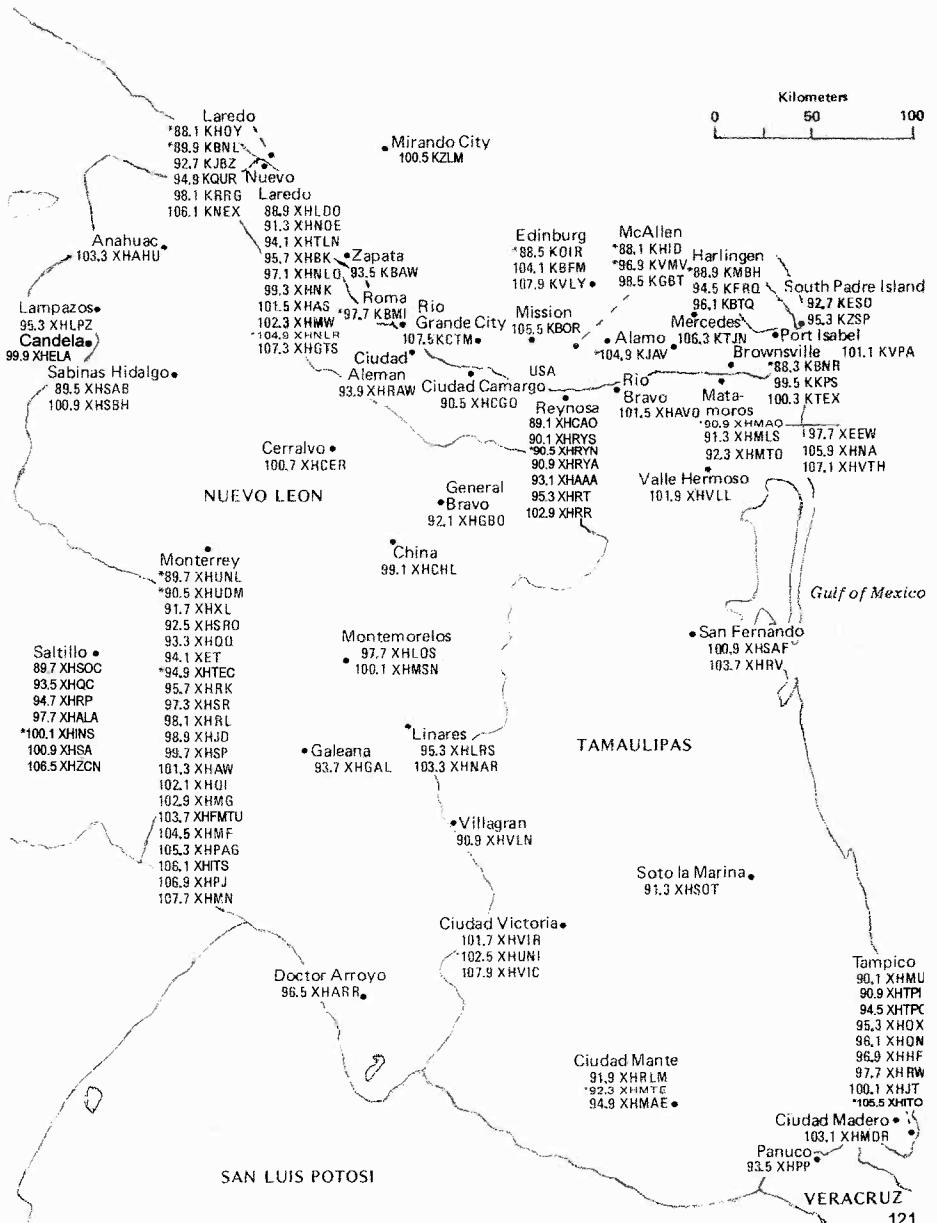

Gulf of Mexico

MEXICO

[East Mexico—the remainder of Mexico is on the preceding and following plates]

Central Time Zone. Daylight Saving Time is not observed.

MEXICO

[South Mexico—the remainder of Mexico is on the preceding and following plates]