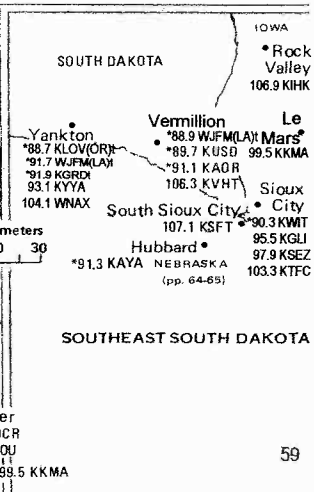

NORTH DAKOTA SOUTH DAKOTA

Central/Mountain Time Zones
Daylight Saving Time Observed

Zone II