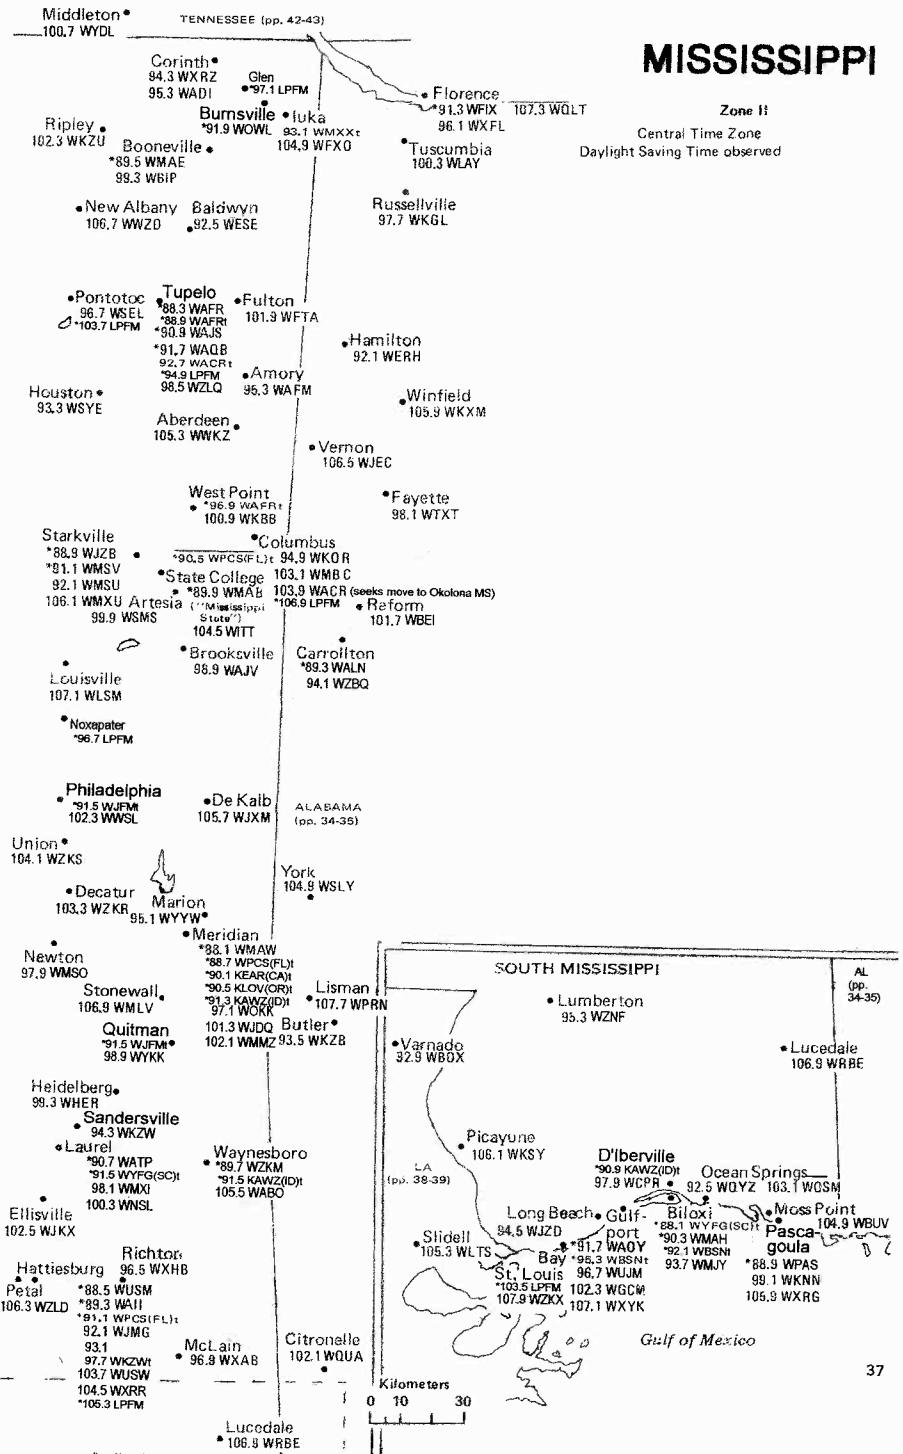

MISSISSIPPI

Zone II
Central Time Zone
Daylight Saving Time observed