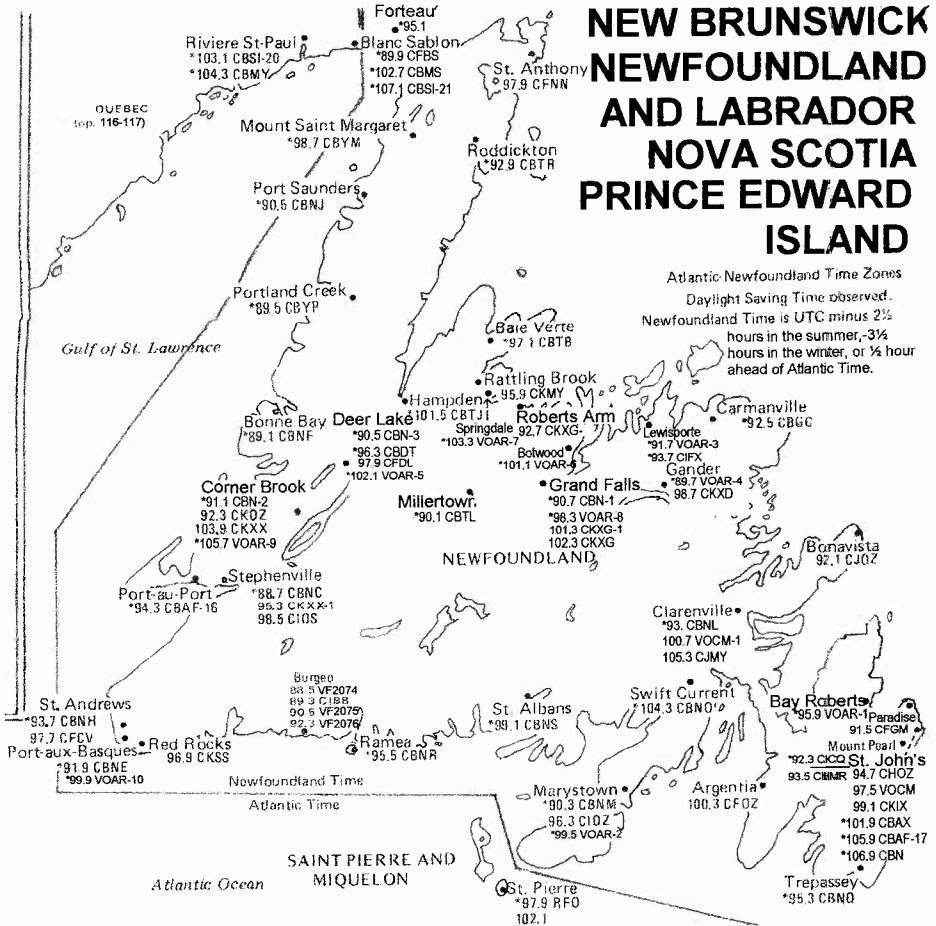

[South portion; the remainder of Ontario is on the preceding plate]

Eastern Time Zone. Daylight Saving Time observed.

NEW BRUNSWICK NEWFOUNDLAND AND LABRADOR NOVA SCOTIA PRINCE EDWARD ISLAND

Atlantic Newfoundland Time Zones
Daylight Saving Time observed.
Newfoundland Time is UTC minus 2½
hours in the summer, 3¼
hours in the winter, or ½ hour
ahead of Atlantic Time.