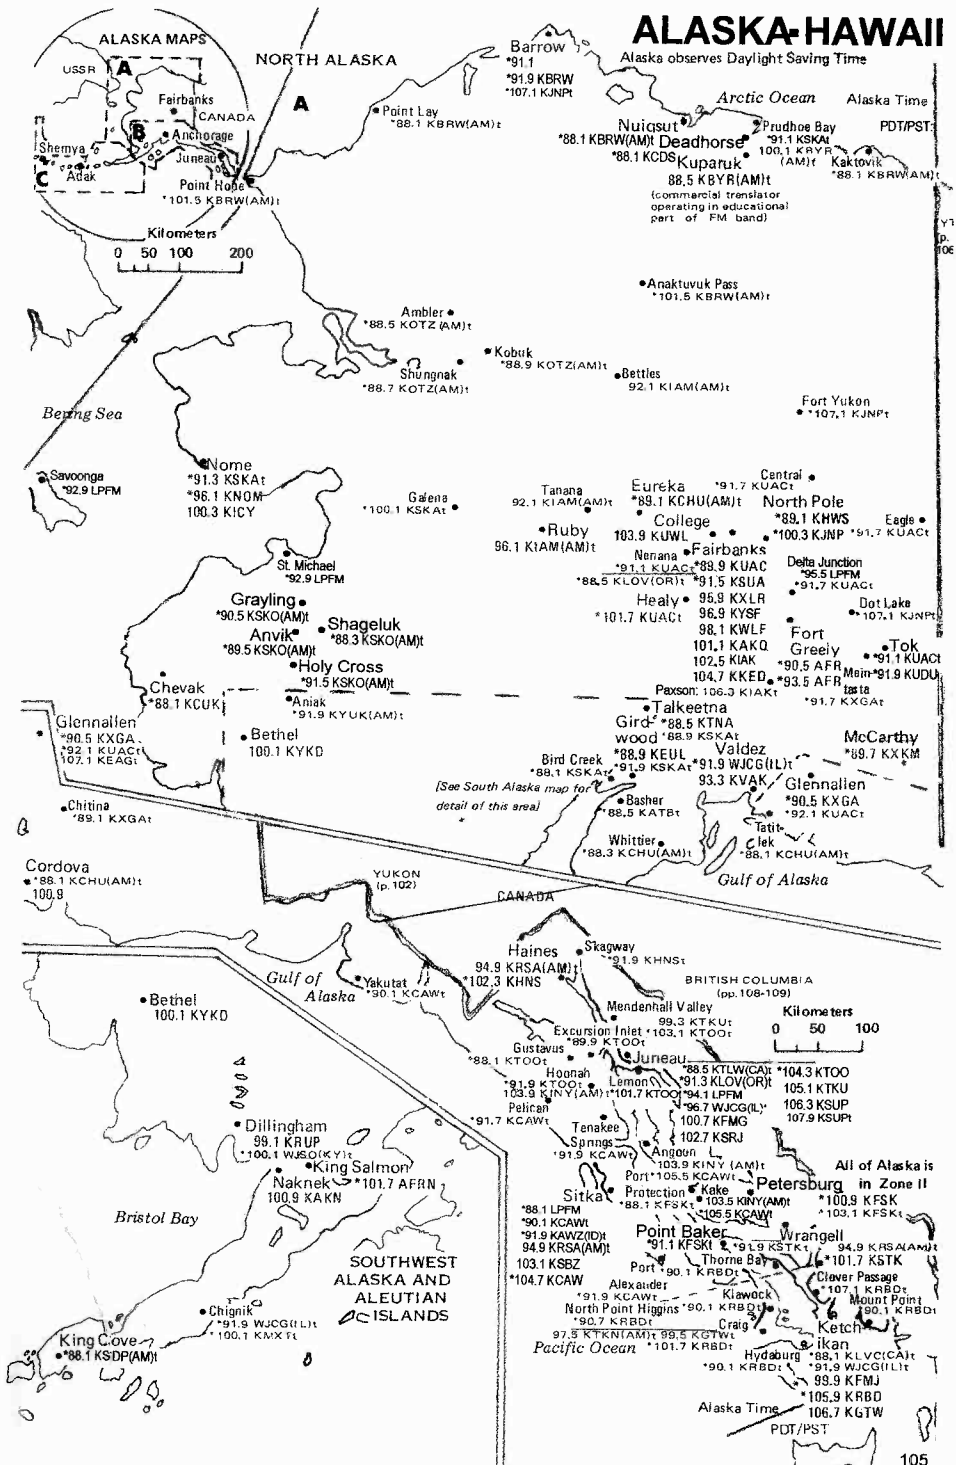

Aleutian-Hawaii Time, Alaska Time

Note: Most Alaska educational (off air) transmitters are monophonic, due to limited audio bandwidth on the satellites used for their distribution.

ALASKA-HAWAII

9 hours (Alaska Time) 8 hours (PST) 7 hours (MST)