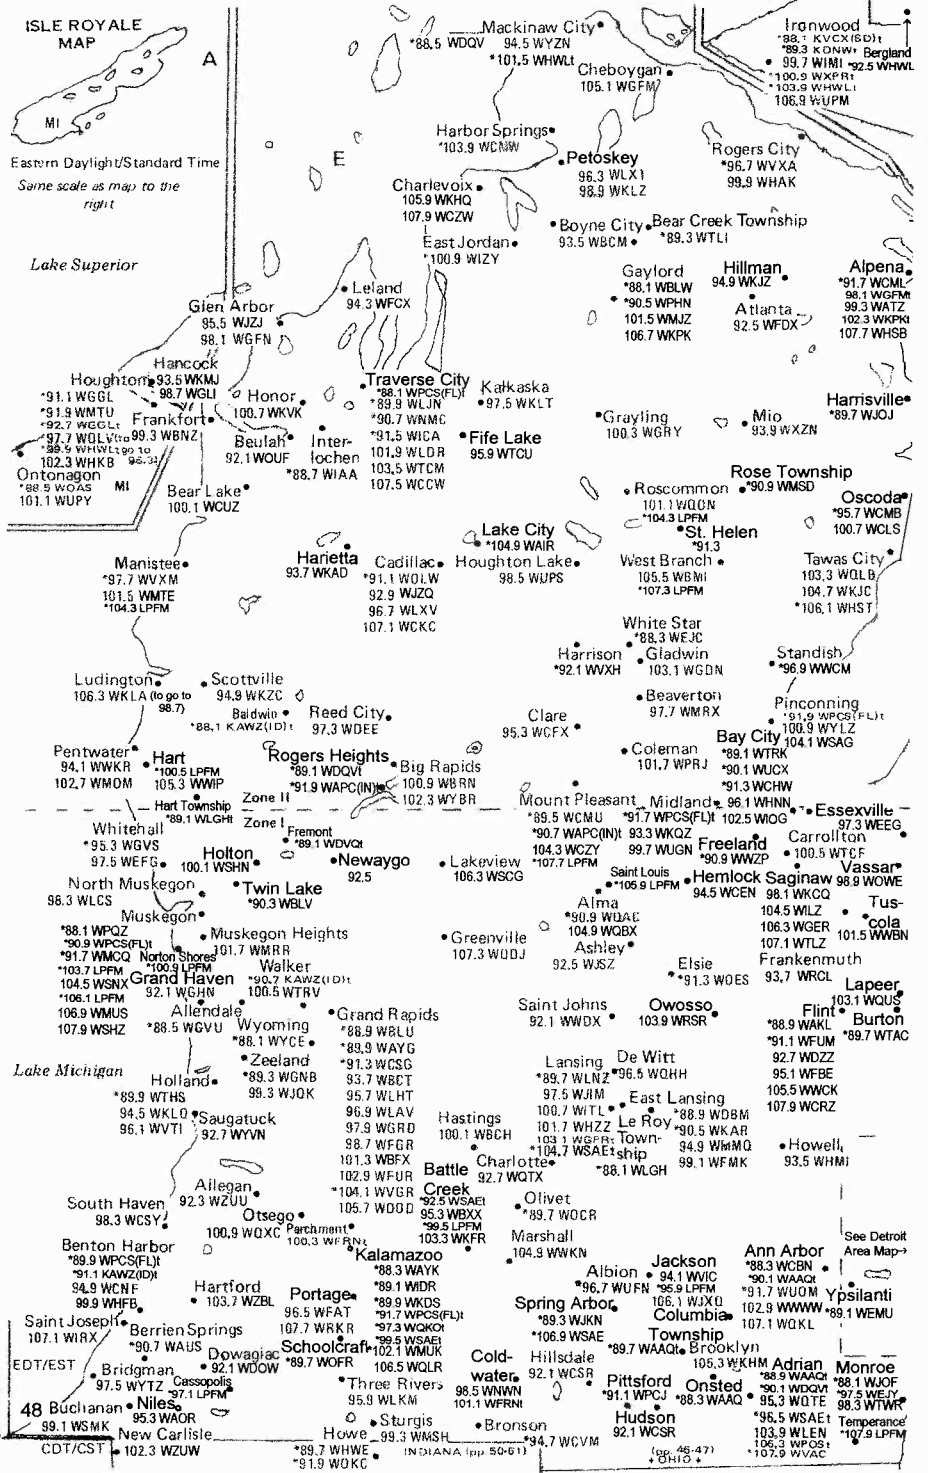

ISLE ROYALE MAP

Eastern Daylight/Standard Time
Same scale as map to the right

Lake Superior

Lake Michigan

48 Buchanan
91.1 WSMK
CDT/CST

See Detroit Area Map

INDIANA (pp. 50-61)

(op. 46-47)
©HIO