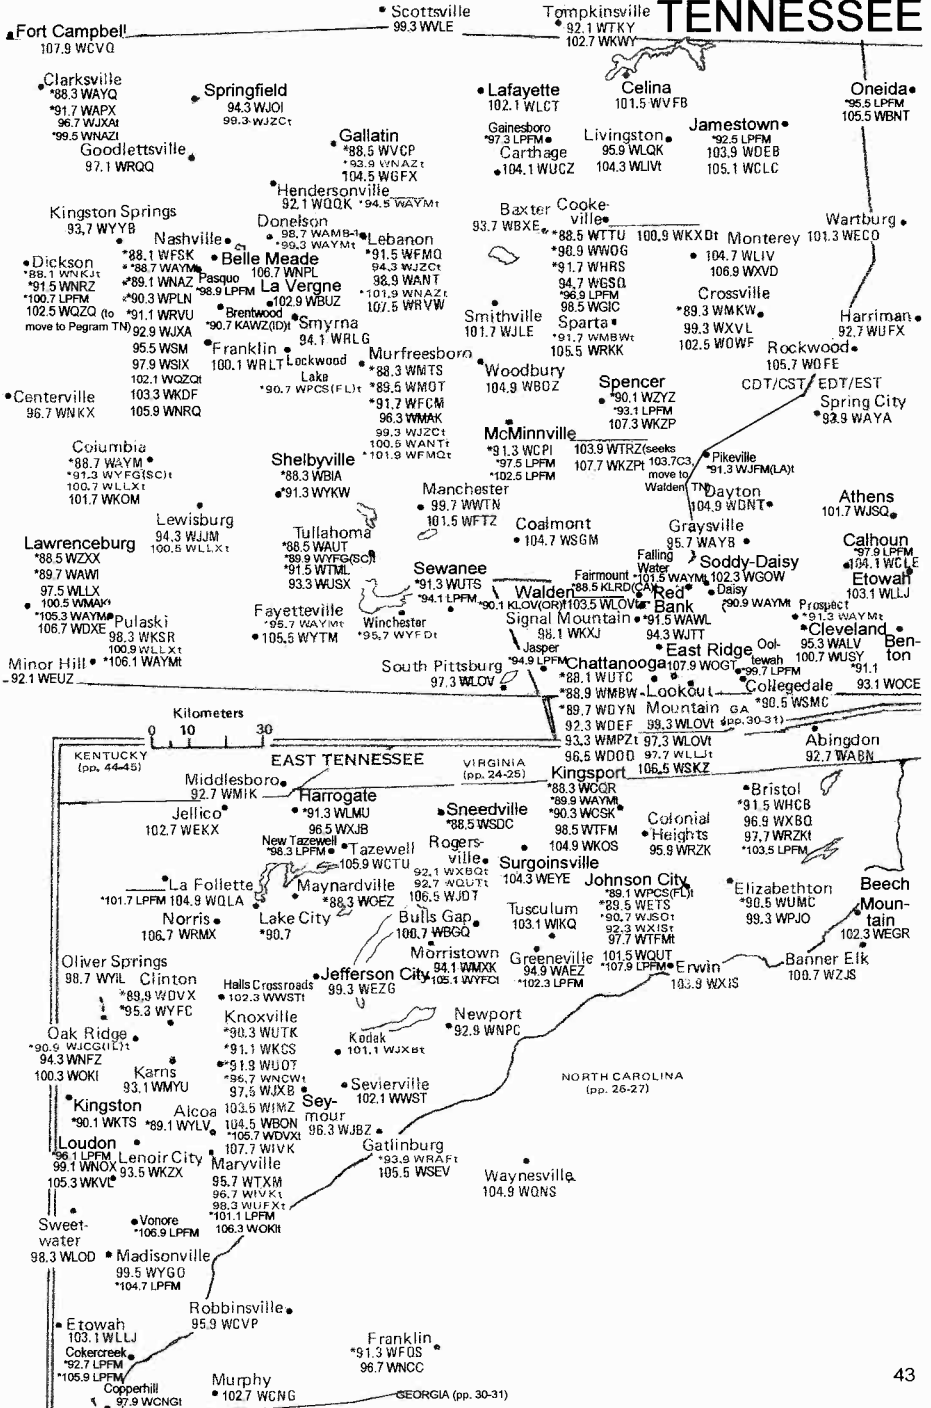

Zone II

ARKANSAS

TENNESSEE

WEST KENTUCKY

Kilometers 0 10 30

KENTUCKY

Eastern/Central Time Zones
Daylight Saving Time observed
Zone II

See South Ohio map