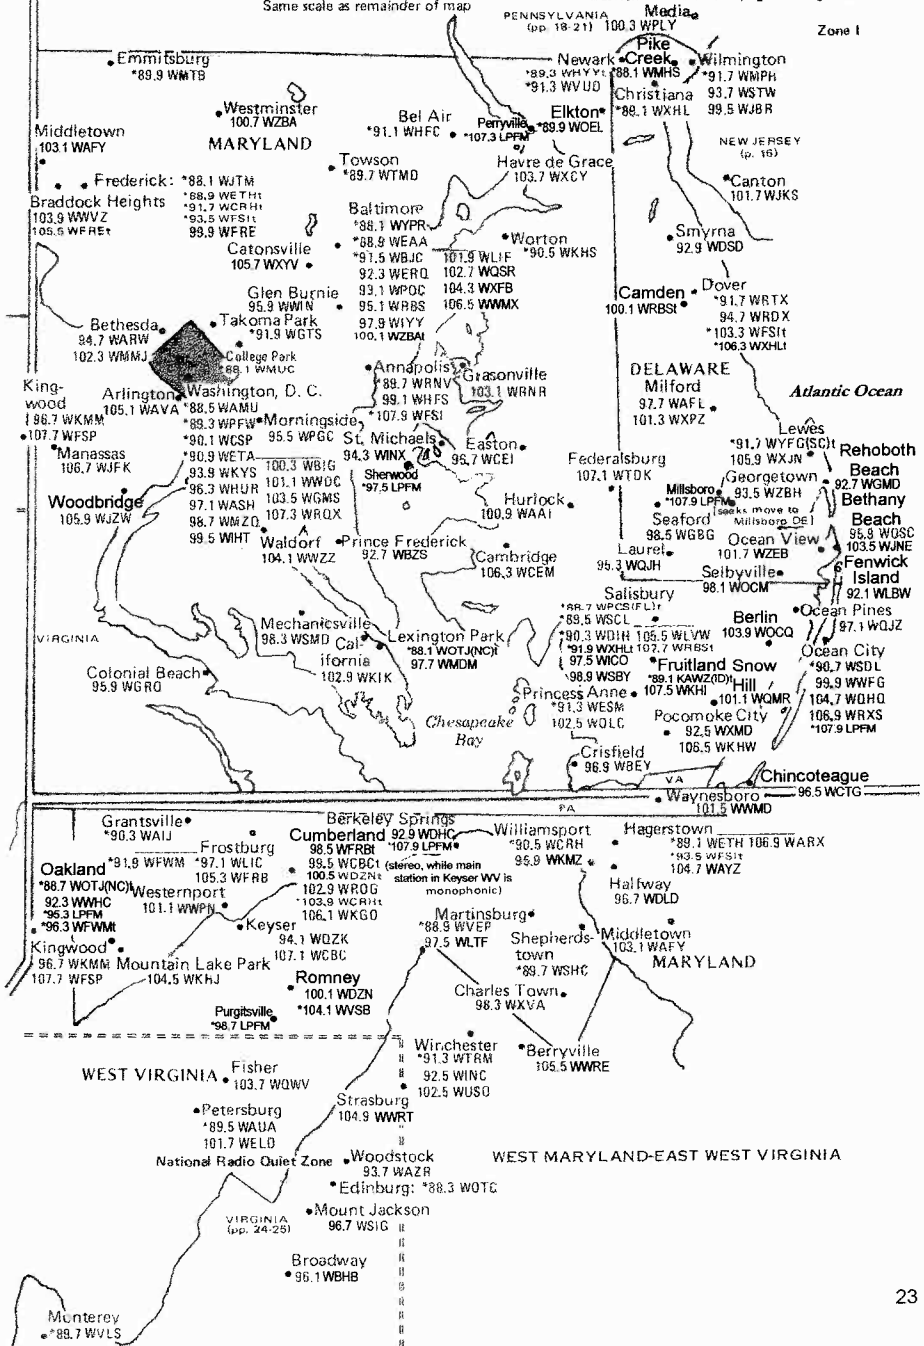

[Far continuation,
see preceding plate]

DELAWARE--MARYLAND WEST VIRGINIA

DELAWARE-EAST MARYLAND SECTION

Same scale as remainder of map

Eastern Time Zone/Daylight Saving Time observed

VIRGINIA - WEST PORTION