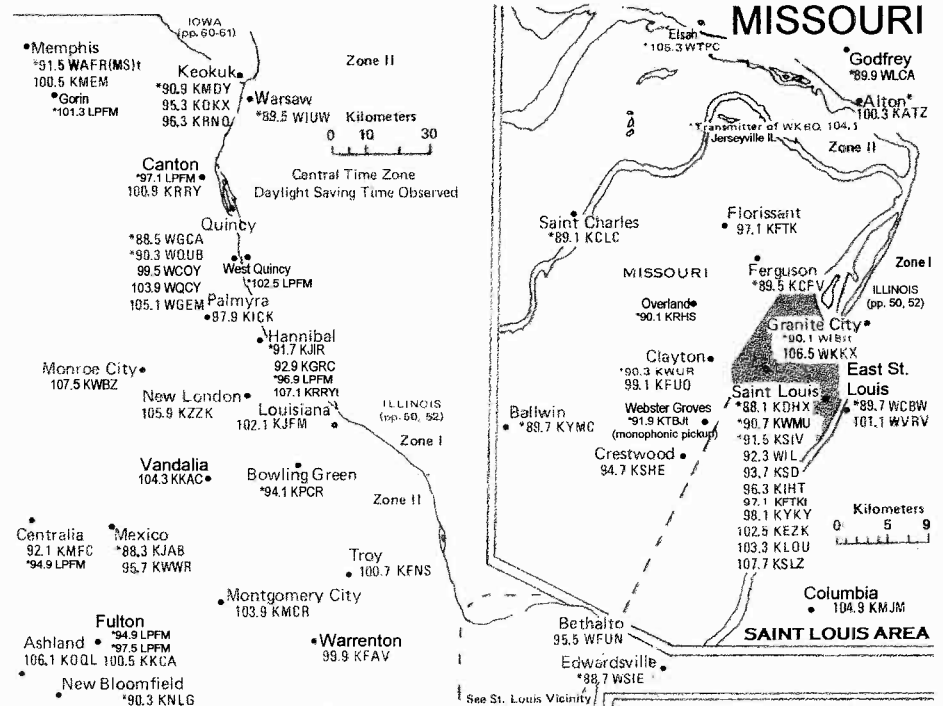

NORTH DAKOTA SOUTH DAKOTA

Central/Mountain Time Zones
Daylight Saving Time Observed

Zone II

IOWA

MISSOURI

- Memphis *91.5 WAFR(MS)t 100.5 KMEM
- *Gorin *101.3 LPFM
- Keokuk *90.9 KMBY 95.3 KDKX 96.3 KHNQ
- Canton *97.1 LPFM 100.9 KRRY
- Warsaw *89.5 WJWU
- Quincy *88.5 WGCA *90.3 WQUB 99.5 WCOY 103.9 WQCY 105.1 WGEN
- West Quincy *102.5 LPFM
- Palmyra *87.9 KICK
- Hannibal *91.7 KJIR 92.9 KGRC *96.9 LPFM 107.1 KRRYt
- Monroe City 107.5 KWBZ
- New London 105.9 KZZK
- Louisiana 102.1 KJFM
- Vandalia 104.3 KKAC
- Bowling Green *94.1 KPCR
- Troy 100.7 KFNS
- Montgomery City 103.9 KMCR
- Warrenton 99.9 KFAV
- Washington *89.9 KGNV 104.5 KSLQ
- Union 101.7 KLPW
- Crestwood 94.7 KSHE
- Arnold *89.9 KGNU
- Cedar Hill *89.5 KNLH
- De Soto 100.1 KDJR
- Potosi *88.7 KNLP *97.7 KHZR
- Bonne Terre 104.3 KDDB
- Park Hills *91.1 KBGM
- Bismarck 99.5 KHCR
- Ironton 95.9 KYLS
- Jefferson City *88.9 KJLU 100.1 KJMO 100.5 KMFCt 102.3 KFNZt 104.1 KLUK 106.9 KXTX
- Vienna *90.9 KNLN
- Rosati *91.9
- Dixon St. James *89.3 WJFM(LA)t 107.3 KESY 99.7 KTTR
- Waynesville 97.9 KFBD 102.3 KJPW
- Saint Robert *89.5 KCVOt 98.9 KFLW
- Sullivan 100.9 KTU1
- Cuba *90.3 KGNB
- Steeleville 93.3 KNSX
- Rolla *88.5 KUMR *88.7 KMNR 97.5 KDAA *101.7 LPFM 103.1 KCVOt 105.3 KZNN
- Salem *91.7 KYMR 92.9 KKID
- Elflington *106.7 KAUL
- Piedmont 104.9 KPWB
- Birch Tree 107.1 KBMV
- Van Buren *91.3 KBLY
- Poplar Bluff *88.7 WYFG(S)t *89.5 KOKS 90.3 KLUH 92.5 KPPL 94.5 KKLK 95.5 KJEZ 96.7 KAHR 103.5 KZMA *105.9 LPFM
- Doniphan 97.5 KOEA
- Naylor 99.9
- Marble Hill 97.3 KBGJ 99.3 KBGQ 104.1 KMHM
- Gordonville 97.3 KBGJ 99.3 KBGQ 104.1 KMHM
- Chaffee 104.7 KREZ
- Scott City *103.7 LPFM 93.9 KGKS
- Cape Girardeau *90.9 KRCU 100.7 KGMQ
- Cairo *88.5 WBEL
- Wickliffe 95.3 WBKY
- Charleston 106.1 KWKZ
- New Madrid 106.5 KTMO
- Malden 92.9 KLSG
- Elsah *105.3 WTPC
- Godfrey *89.9 WLCA
- Aiton *100.3 KATZ
- Transmitter of WKGO 104.1 Jerseyville II
- Saint Charles *89.1 KCLC
- Florissant *97.1 KFTK
- Ferguson *89.5 KCFV
- Granite City *90.1 WBS1t 106.5 WKKX
- East St. Louis *89.7 WCBW 101.1 WVRV
- Overland *90.1 KRHS
- Clayton *90.3 KWUR 99.1 KFUG
- Webster Groves *91.9 KTBjt (monophonic pickup)
- Crestwood 94.7 KSHE
- Bethalto 95.5 WFUN
- Edwardsville *88.7 WSIE
- Bethalto 95.5 WFUN
- Edwardsville *88.7 WSIE
- East St. Louis *89.7 WCBW 101.1 WVRV
- Campbell 107.5 KFEE
- Columbia 104.9 KAJM
- Piggott 105.5 KBOA
- Kennett *89.9 KAVF 104.3 KXOQ
- Caruthersville 105.1 KLOW
- Blytheville *88.3 KBGM *91.5 KOUX 96.3 KHLS
- Gosnell 93.9 KAMJ
- Ava 103.9 WXAN
- Perryville *88.1 93.1 KBOZ
- Arma 96.5 WK1B
- Scott City *103.7 LPFM 93.9 KGKS
- Wickliffe 95.3 WBKY
- Charleston 106.1 KWKZ
- New Madrid 106.5 KTMO
- Malden 92.9 KLSG