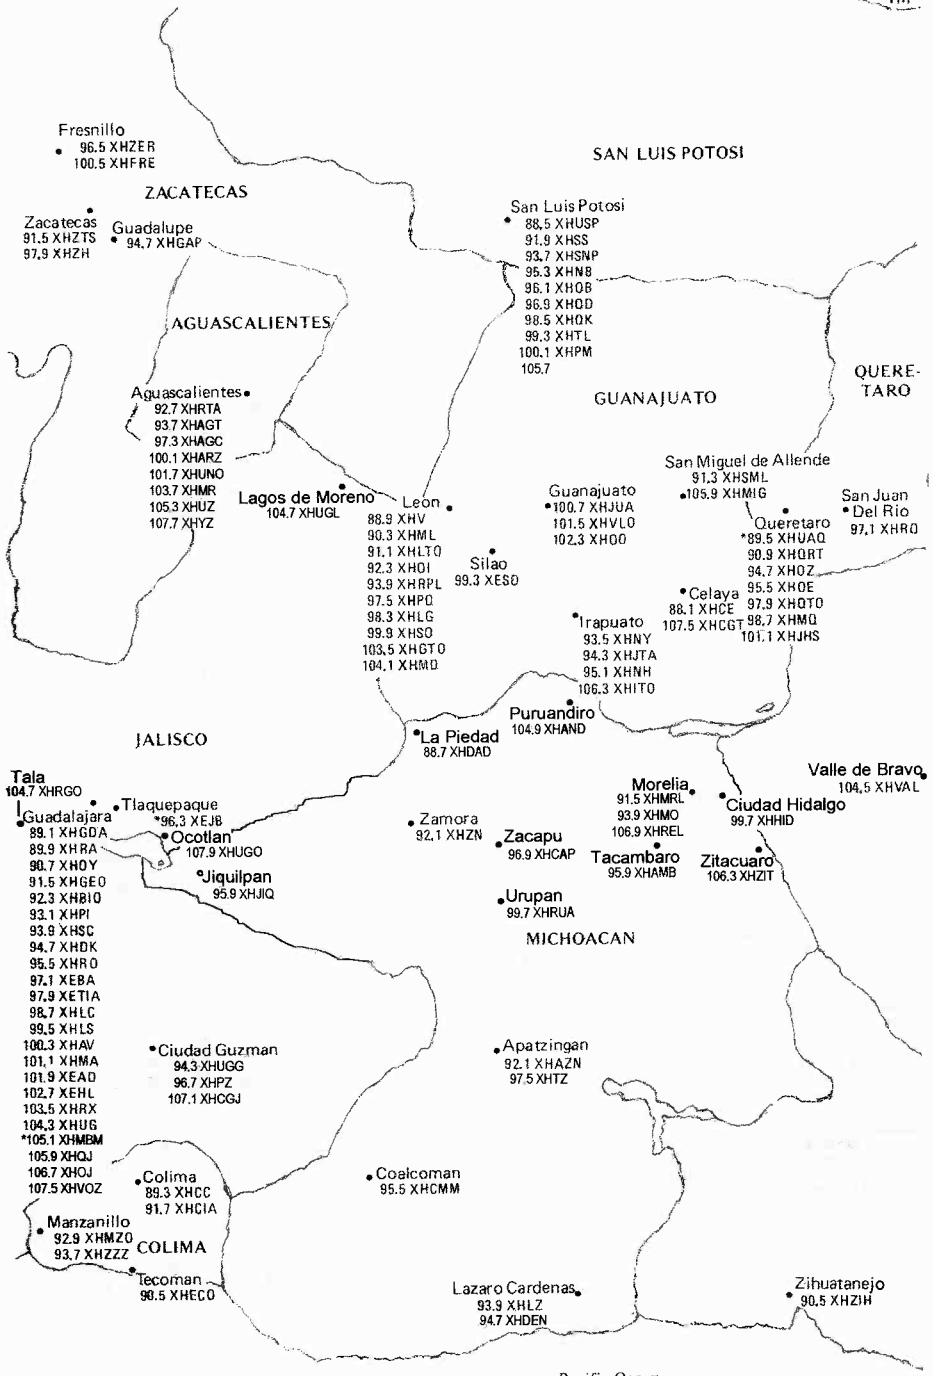

Gulf of Mexico

MEXICO

[East Mexico—the remainder of Mexico is on the preceding and following plates]

Central Time Zone. Daylight Saving Time is not observed.

MEXICO

[South Mexico—the remainder of Mexico is on the preceding and following plates]