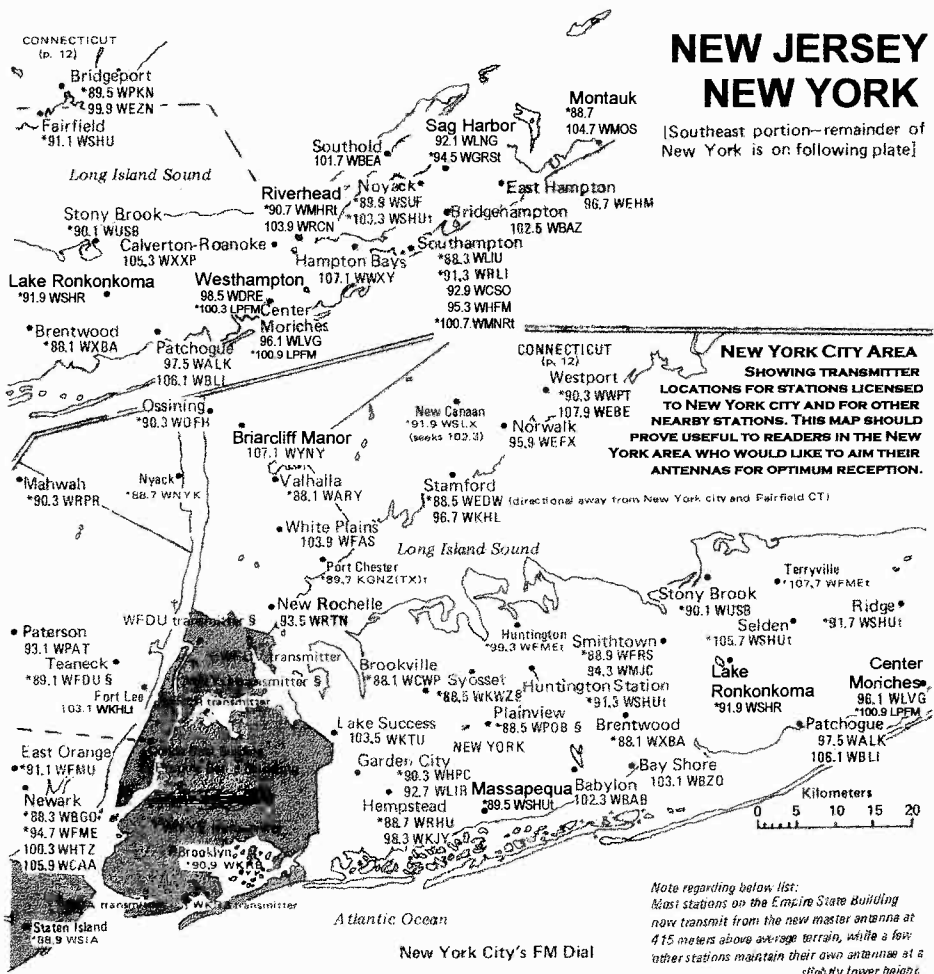

MAINE NEW HAMPSHIRE VERMONT

CONNECTICUT MASSACHUSETTS RHODE ISLAND

NEW JERSEY NEW YORK

[Southeast portion—remainder of New York is on following plate]

Note regarding below list:
Most stations on the Empire State Building now transmit from the new master antenna at 415 meters above average terrain, while a few interstations maintain their own antennae at a slightly lower height.