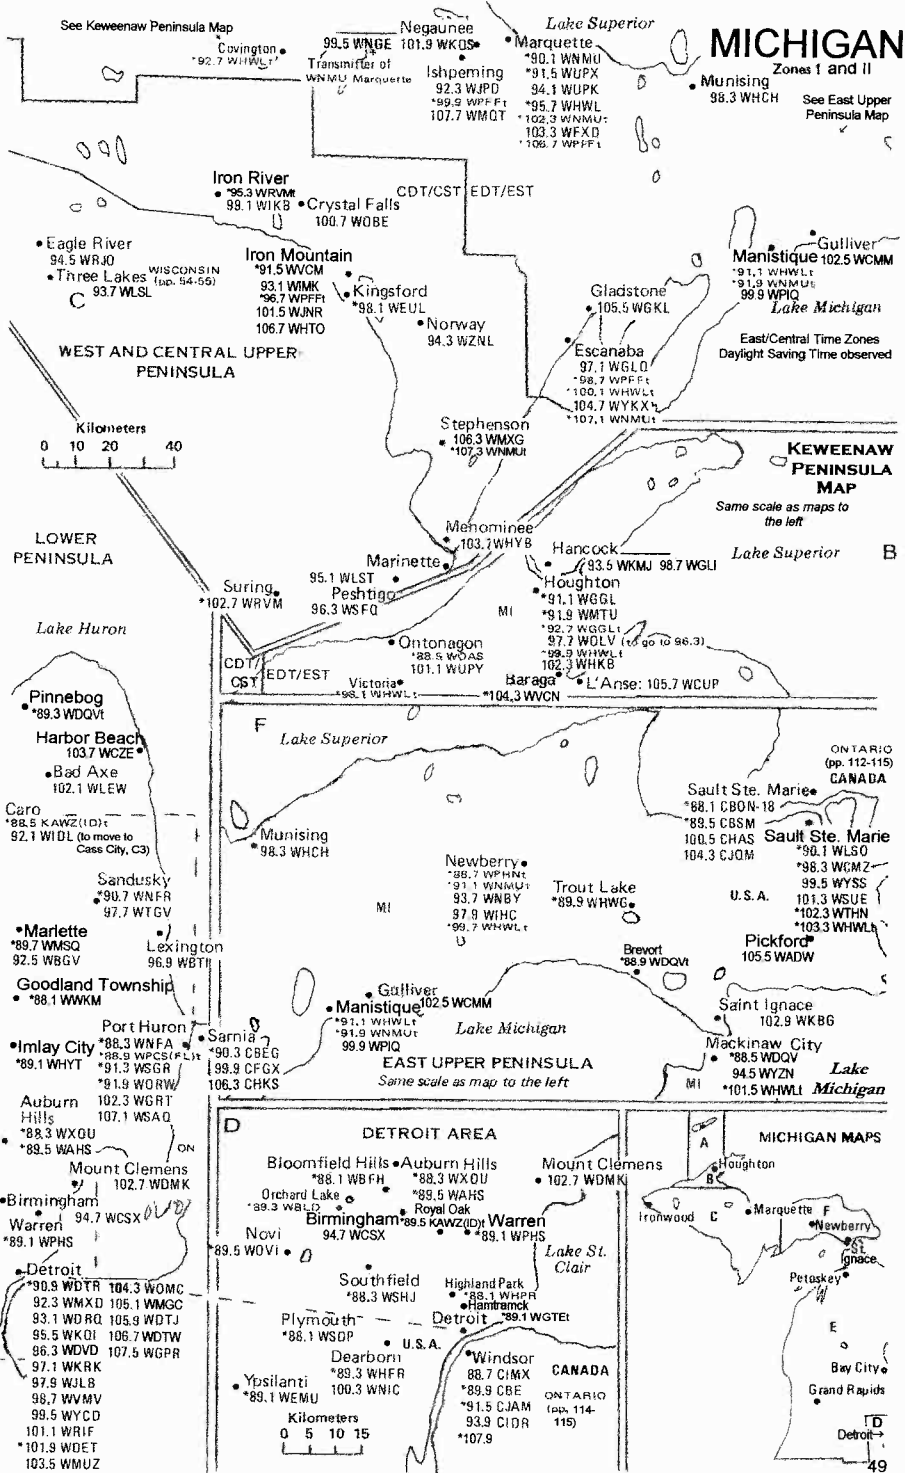

MICHIGAN

Zones 1 and II

Munising 98.3 WHCH See East Upper Peninsula Map