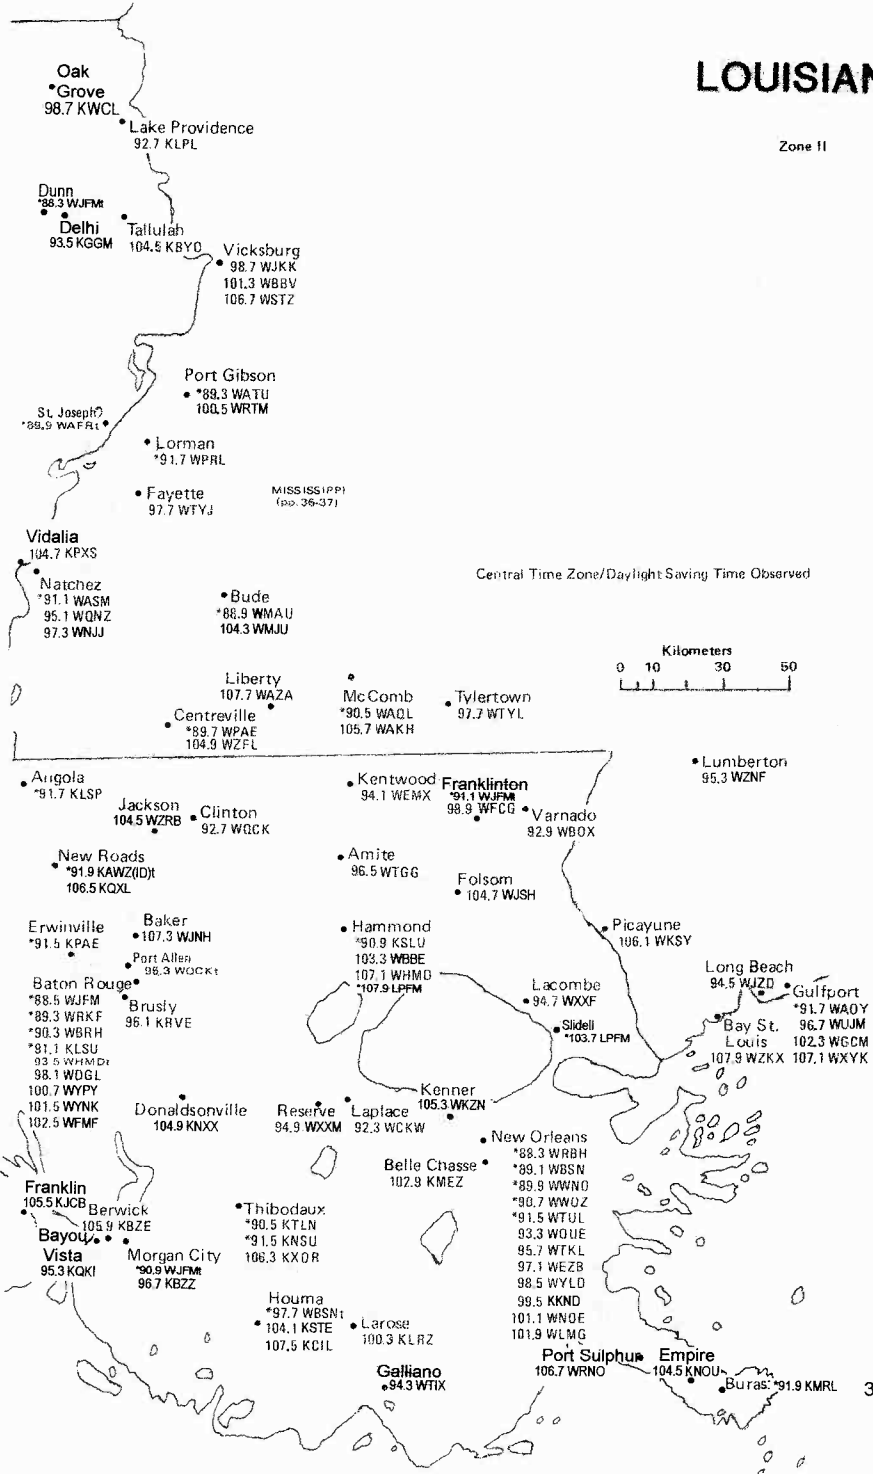

Zone II

ARKANSAS

TENNESSEE

WEST KENTUCKY

Kilometers 0 10 30

KENTUCKY

Eastern/Central Time Zones
Daylight Saving Time observed
Zone II

See South Ohio map