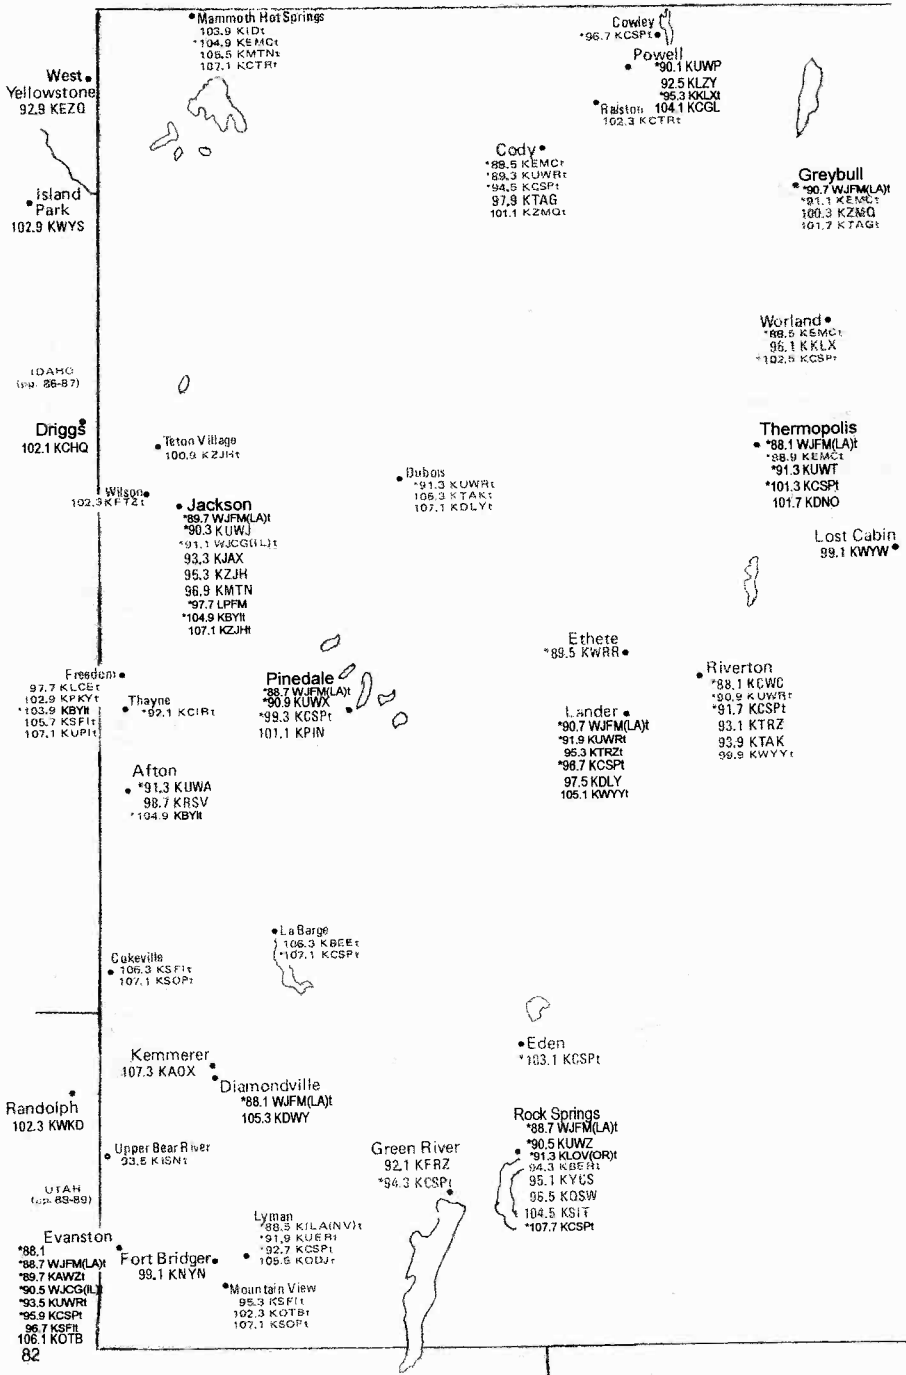

Zone II

Zone II

WYOMING
(pp. 82-83)

UT
(pp.
88-
89)

COLORADO

Mountain Time Zone/
Daylight Saving Time Observed

West
Yellowstone
92.9 KEZQ

Island
Park
102.9 KWYS