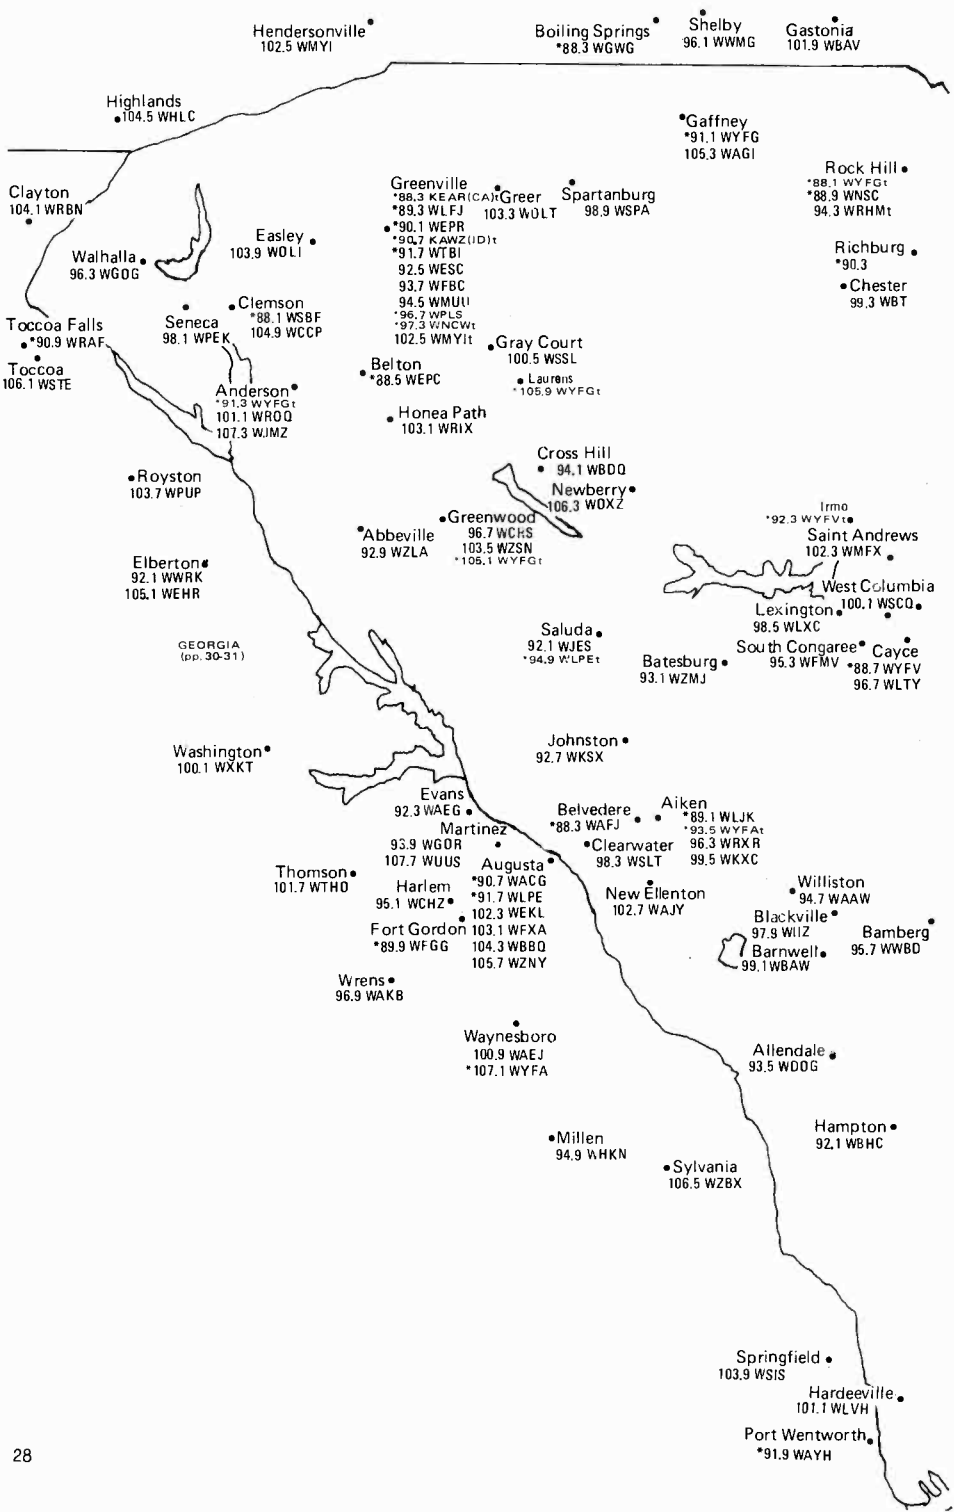

GEORGIA
(pp. 30-31)