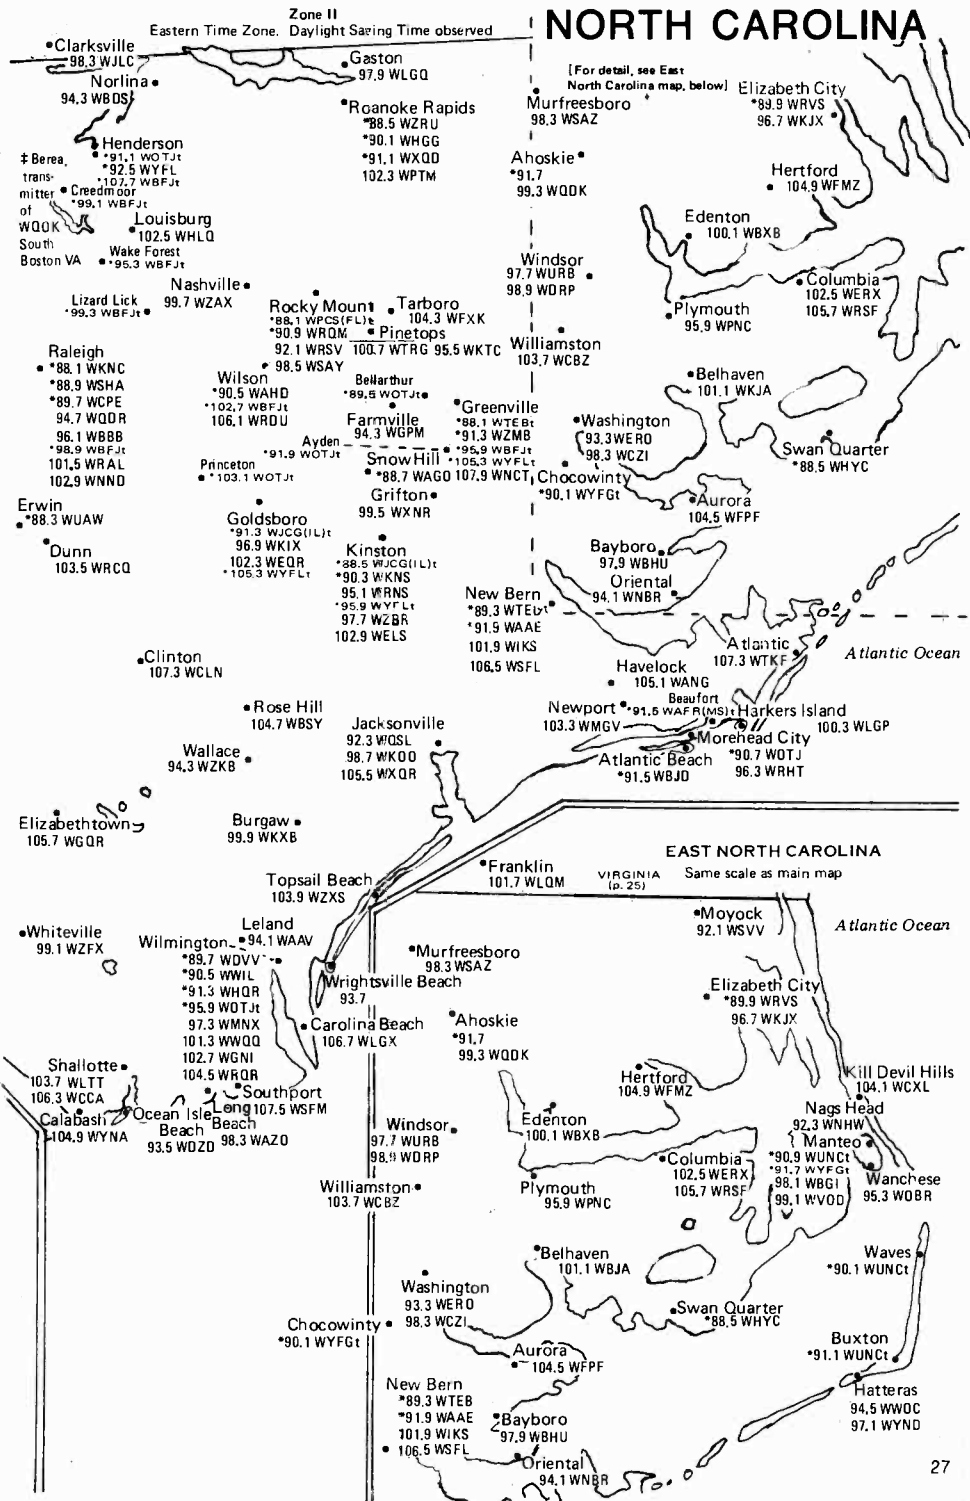

NORTH CAROLINA