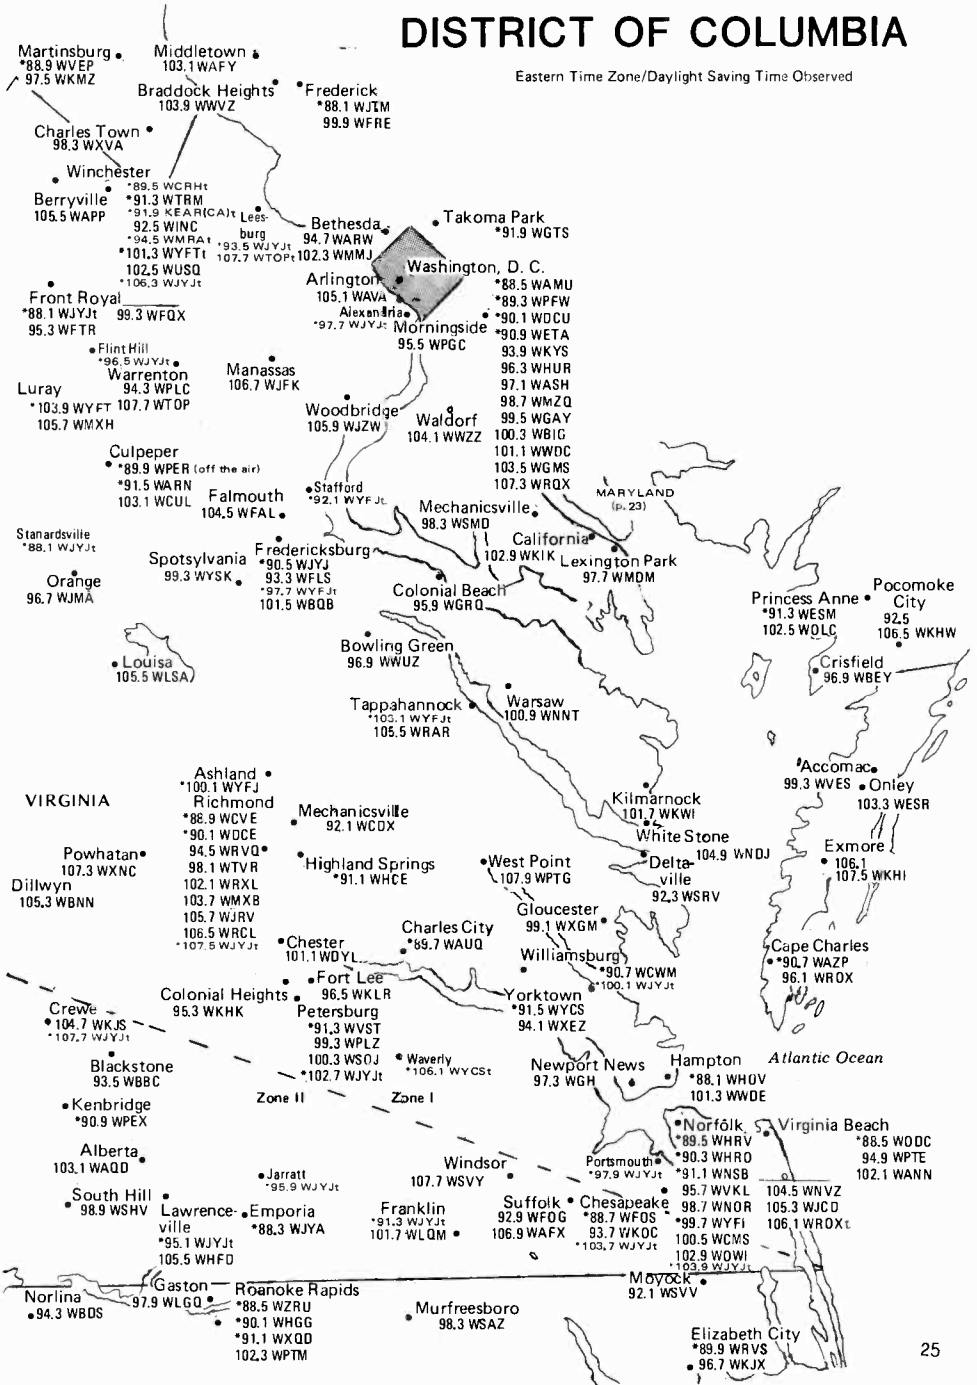

VIRGINIA

DISTRICT OF COLUMBIA

Eastern Time Zone/Daylight Saving Time Observed