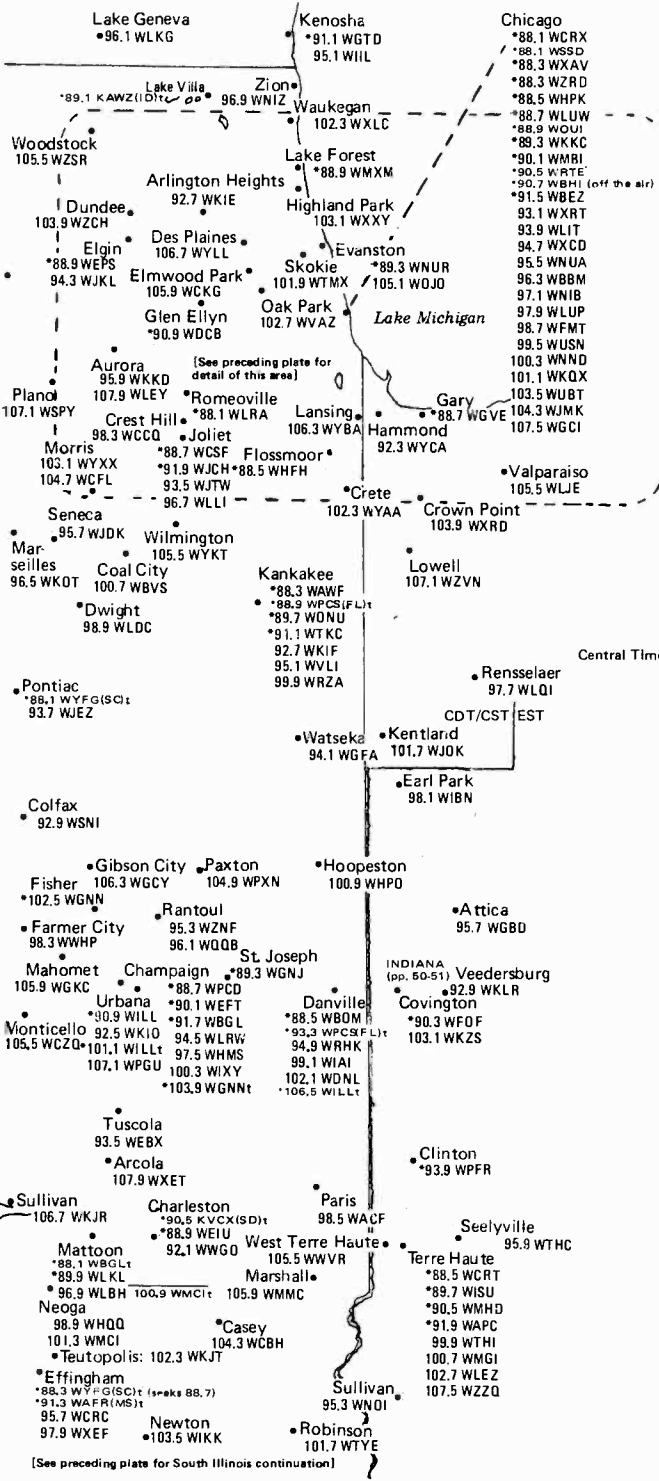

ILLINOIS

[Except Chicago area and South Illinois, which are on preceding plate]

Central Time Zone/Daylight Saving Time Observed
Zone 1

[See preceding plate for South Illinois continuation]