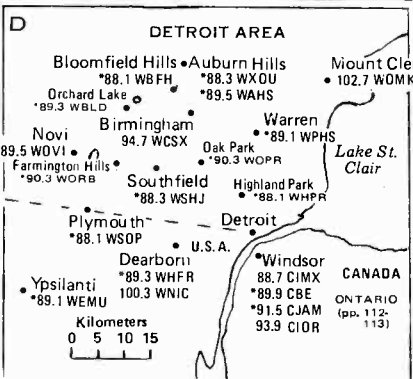

MICHIGAN

Zones I and II

COPPER COUNTRY MAP

Same scale as maps to the left