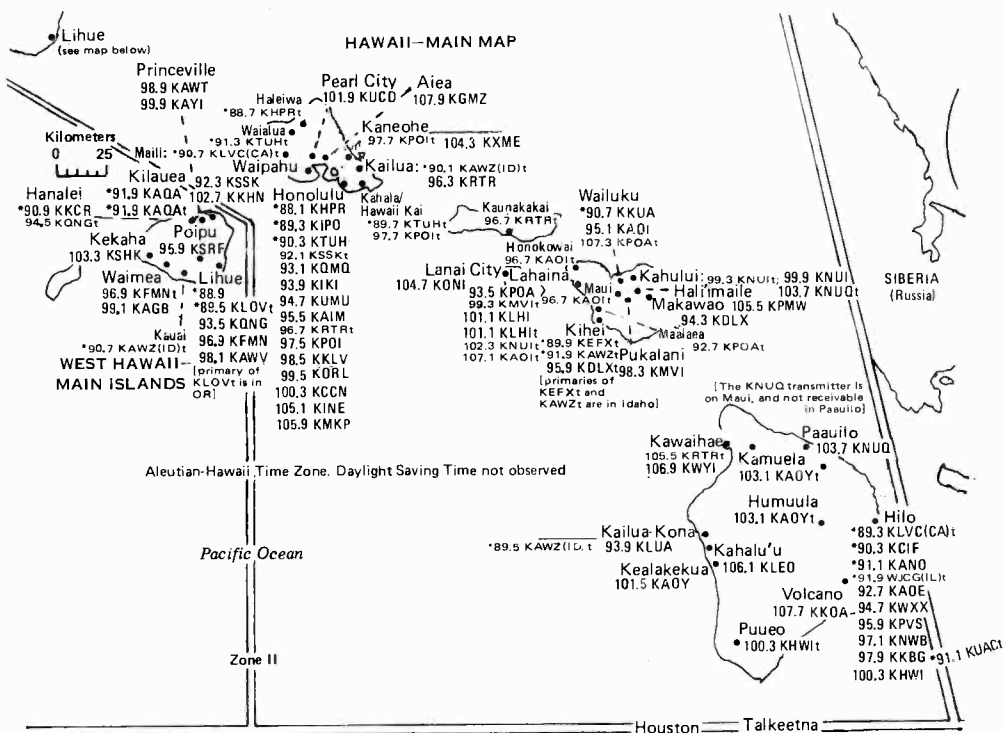

HAWAII—MAIN MAP