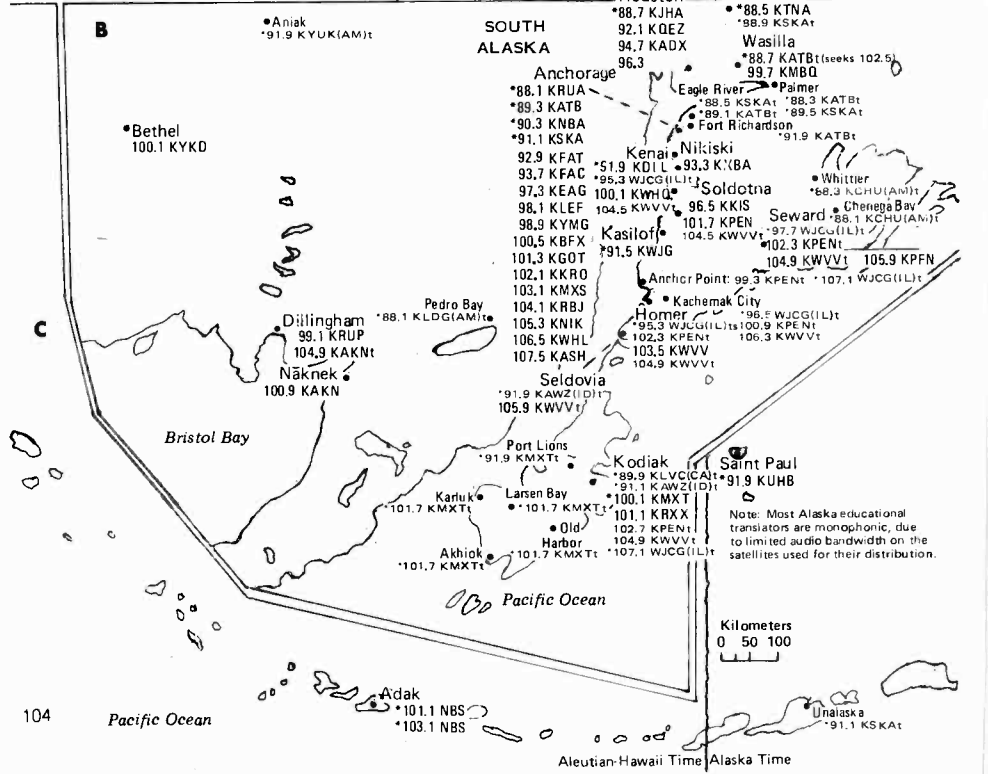

SOUTH ALASKA