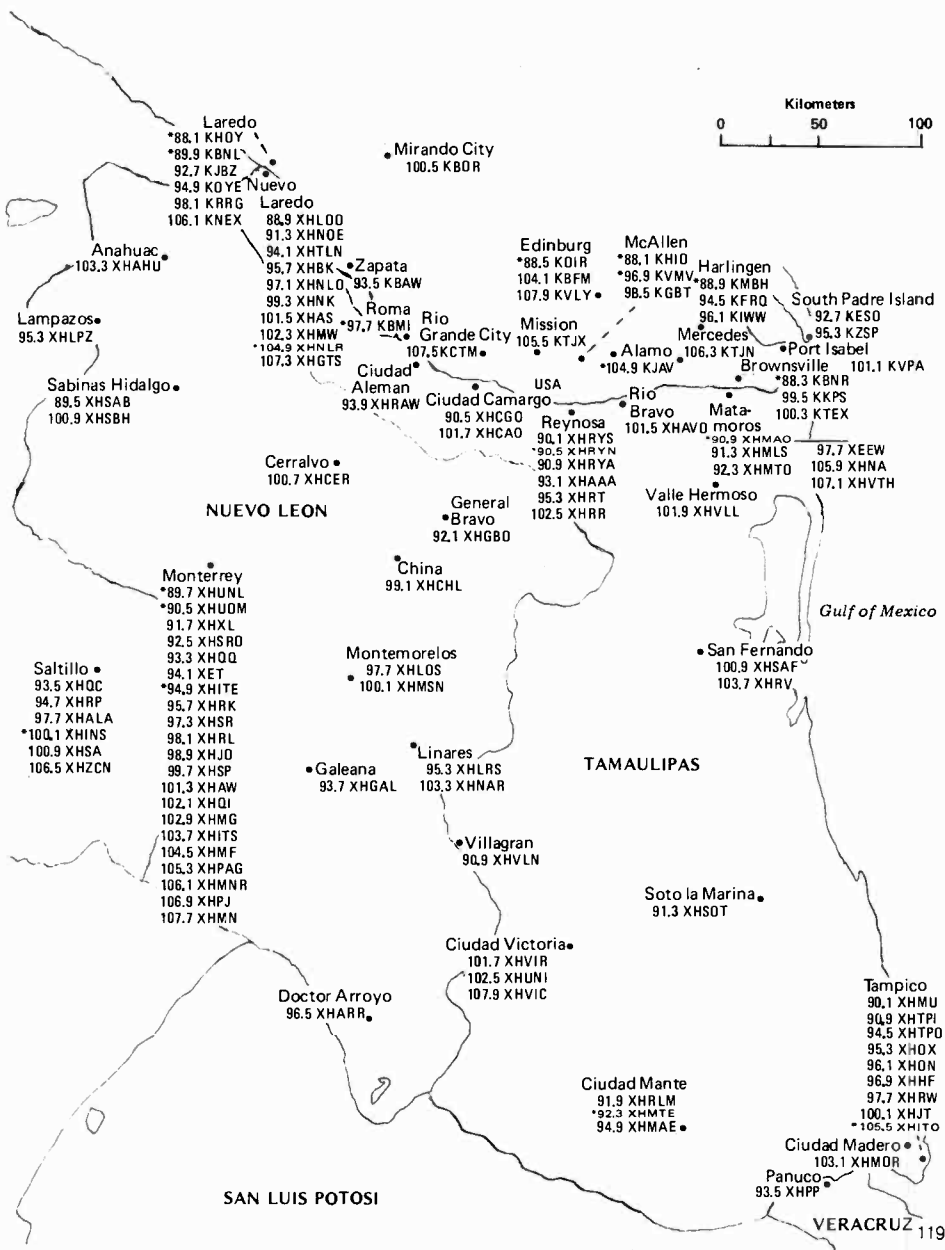

# MEXICO

[Northeast Mexico—the remainder of Mexico is on the following three plates]

Central Time Zone. Daylight Saving Time is not observed.