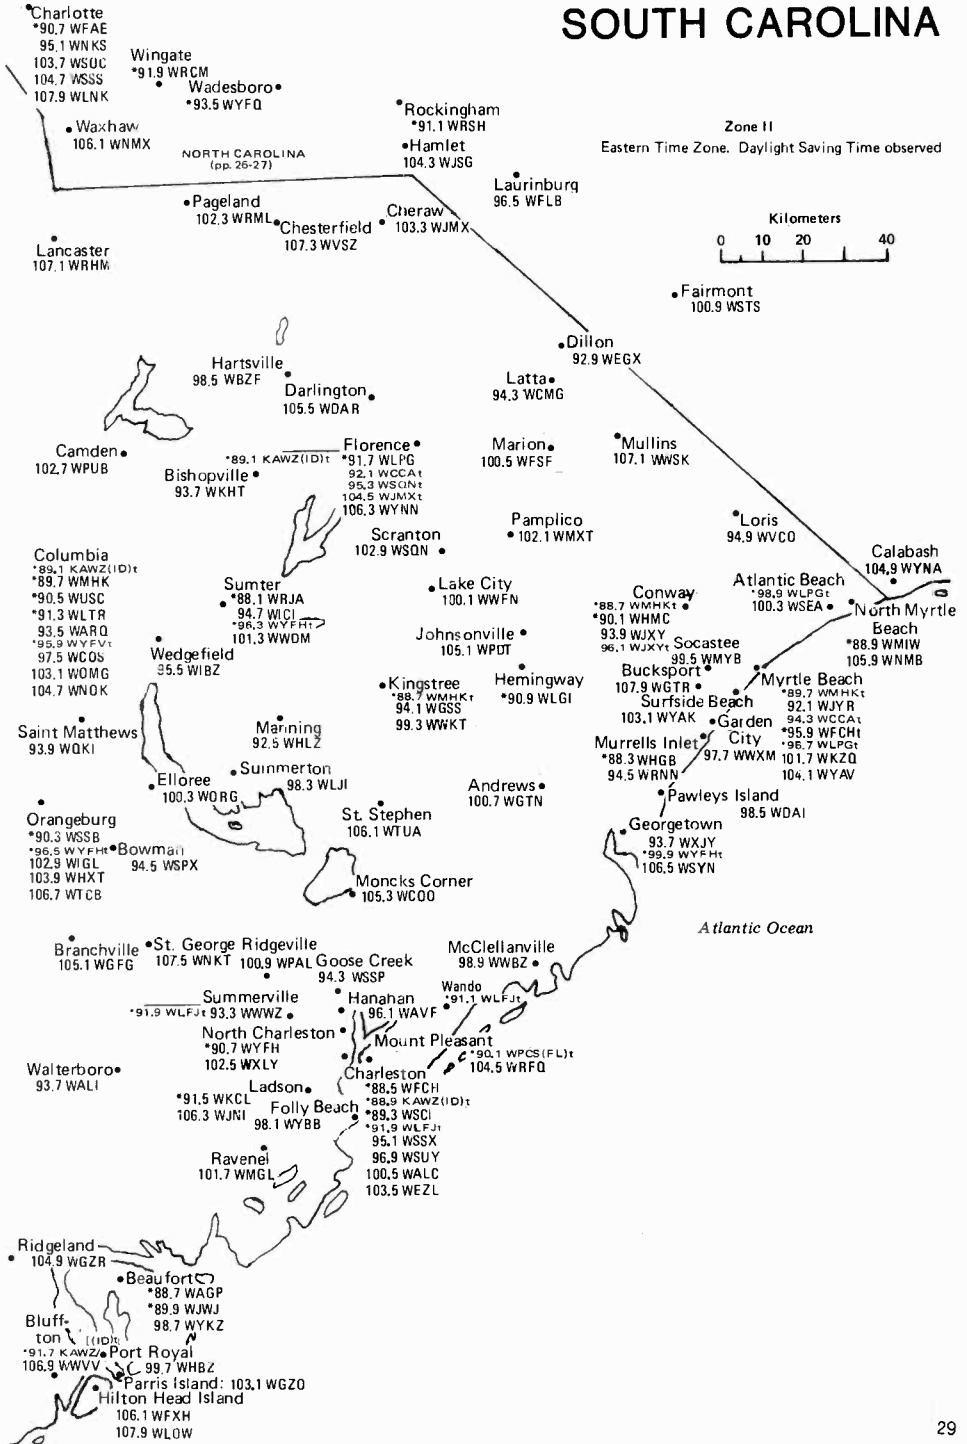

SOUTH CAROLINA