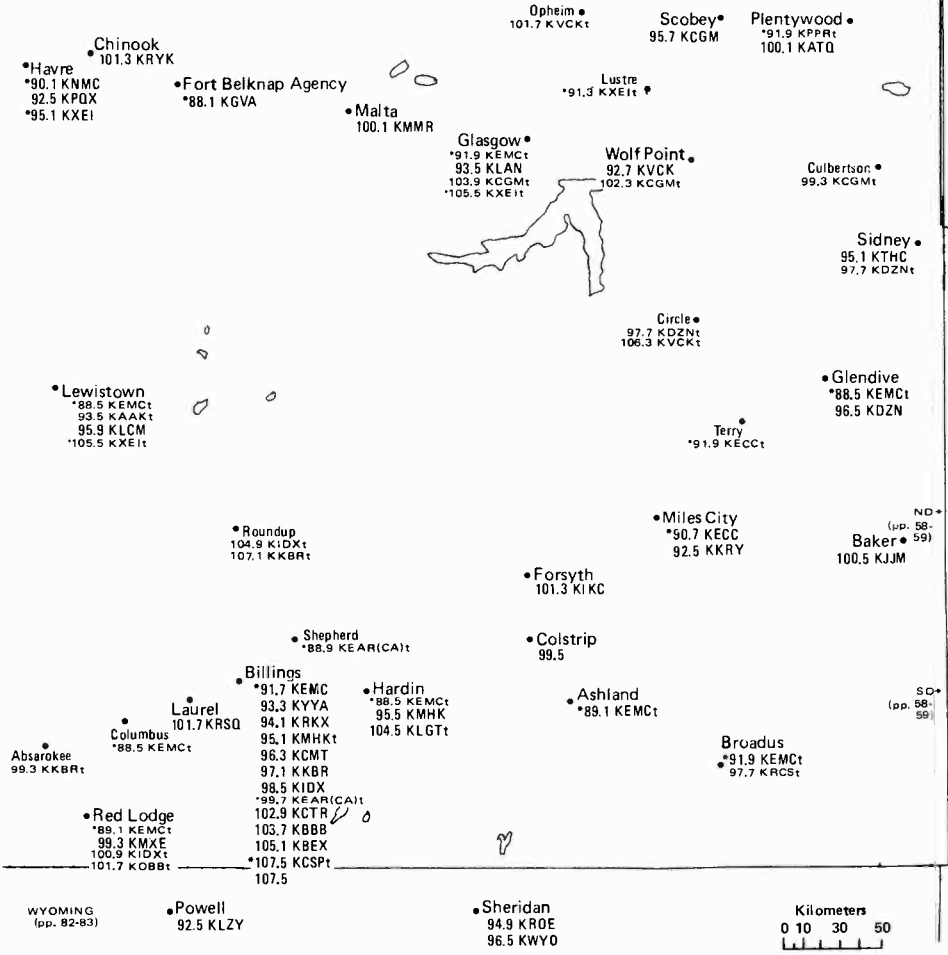

# MONTANA

MDT/MST CDT/CST

CANADA

SASKATCHEWAN (pp. 110-111)

Zone II

USA

Mountain Time Zone/Daylight Saving Time observed

(For continuation, see Panhandle map.)