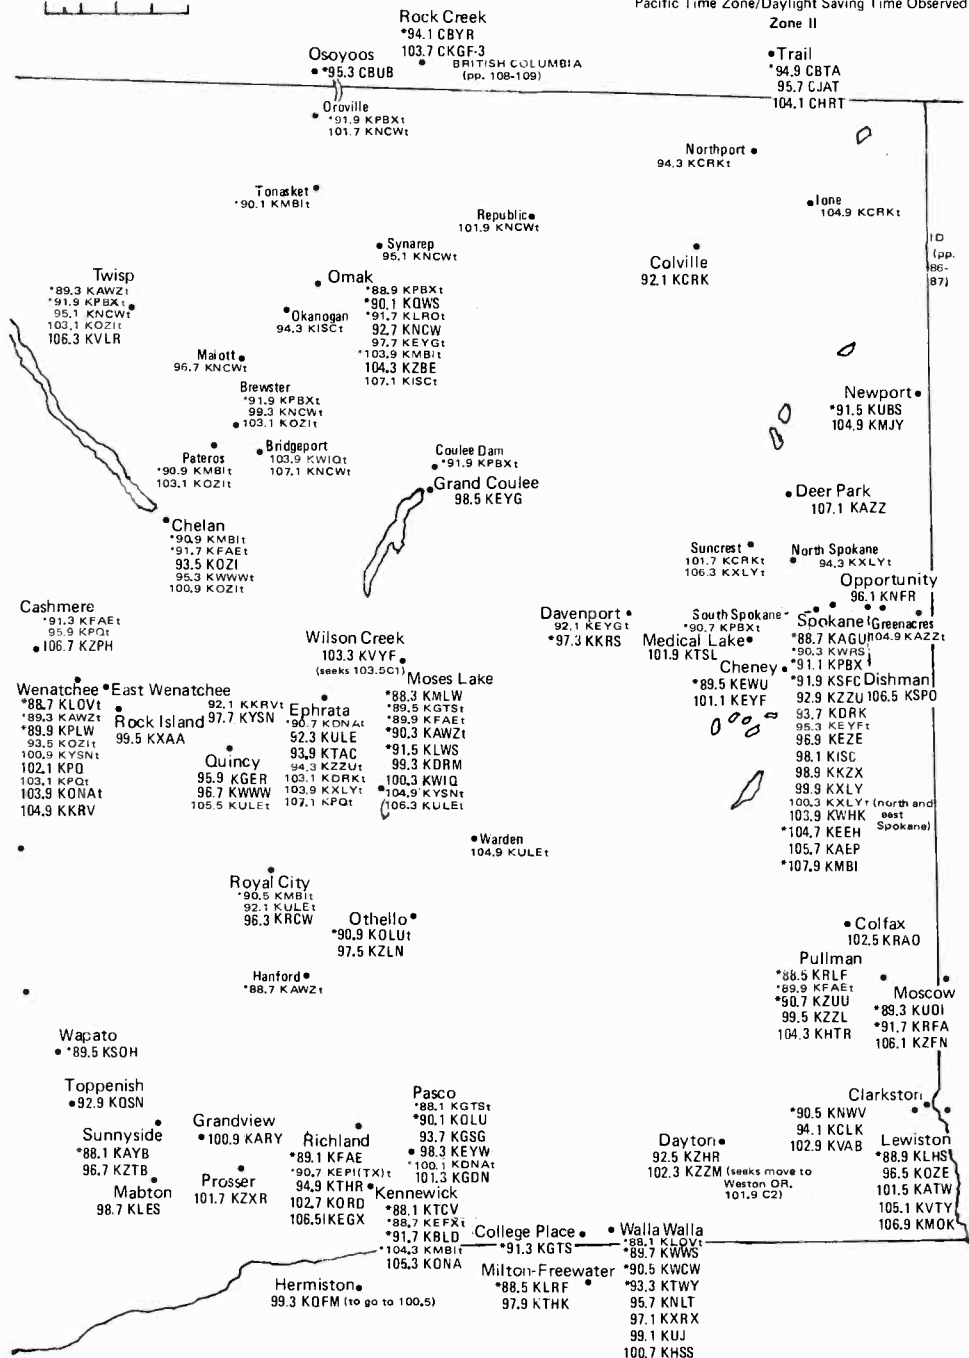

WASHINGTON

Pacific Time Zone/Daylight Saving Time Observed
Zone II

ID
(pp.
86-
87)