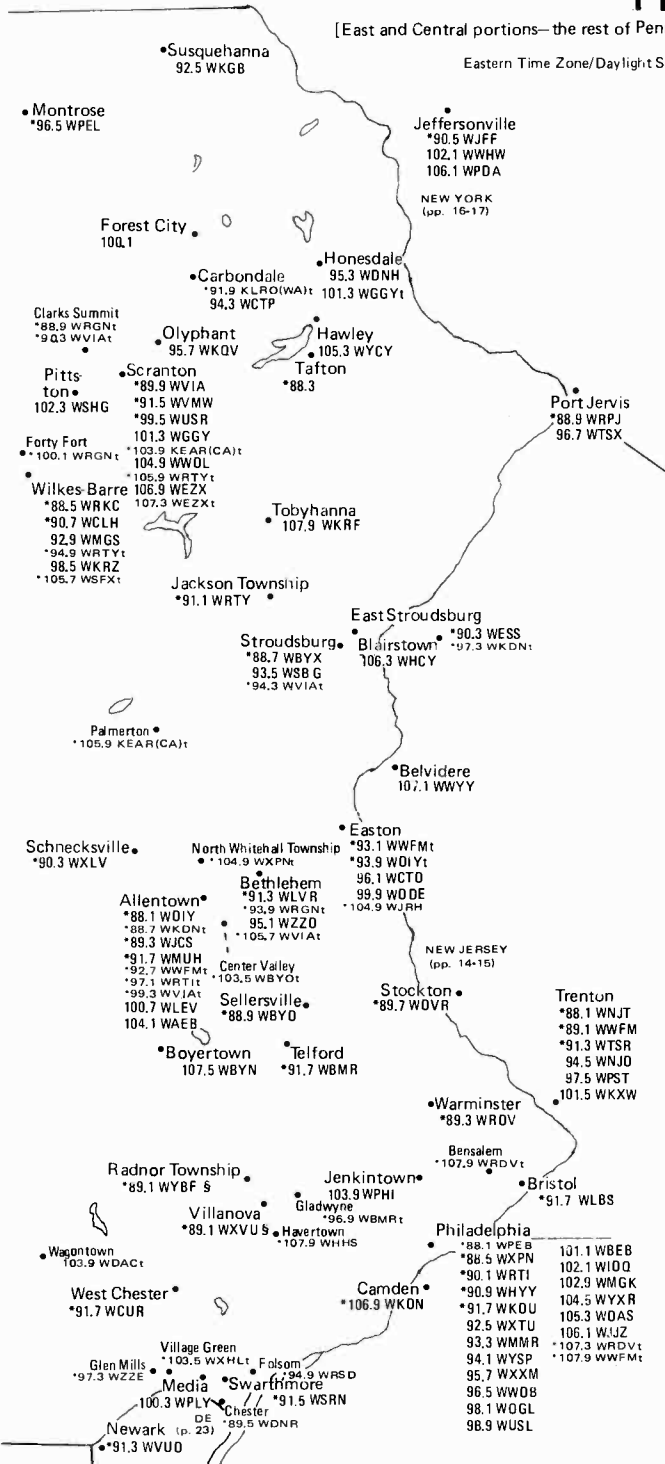

# PENNSYLVANIA

[East and Central portions—the rest of Pennsylvania is on the following plate]

Eastern Time Zone/Daylight Saving Time observed  
Zone I

§ Stations sharing time on the same frequency