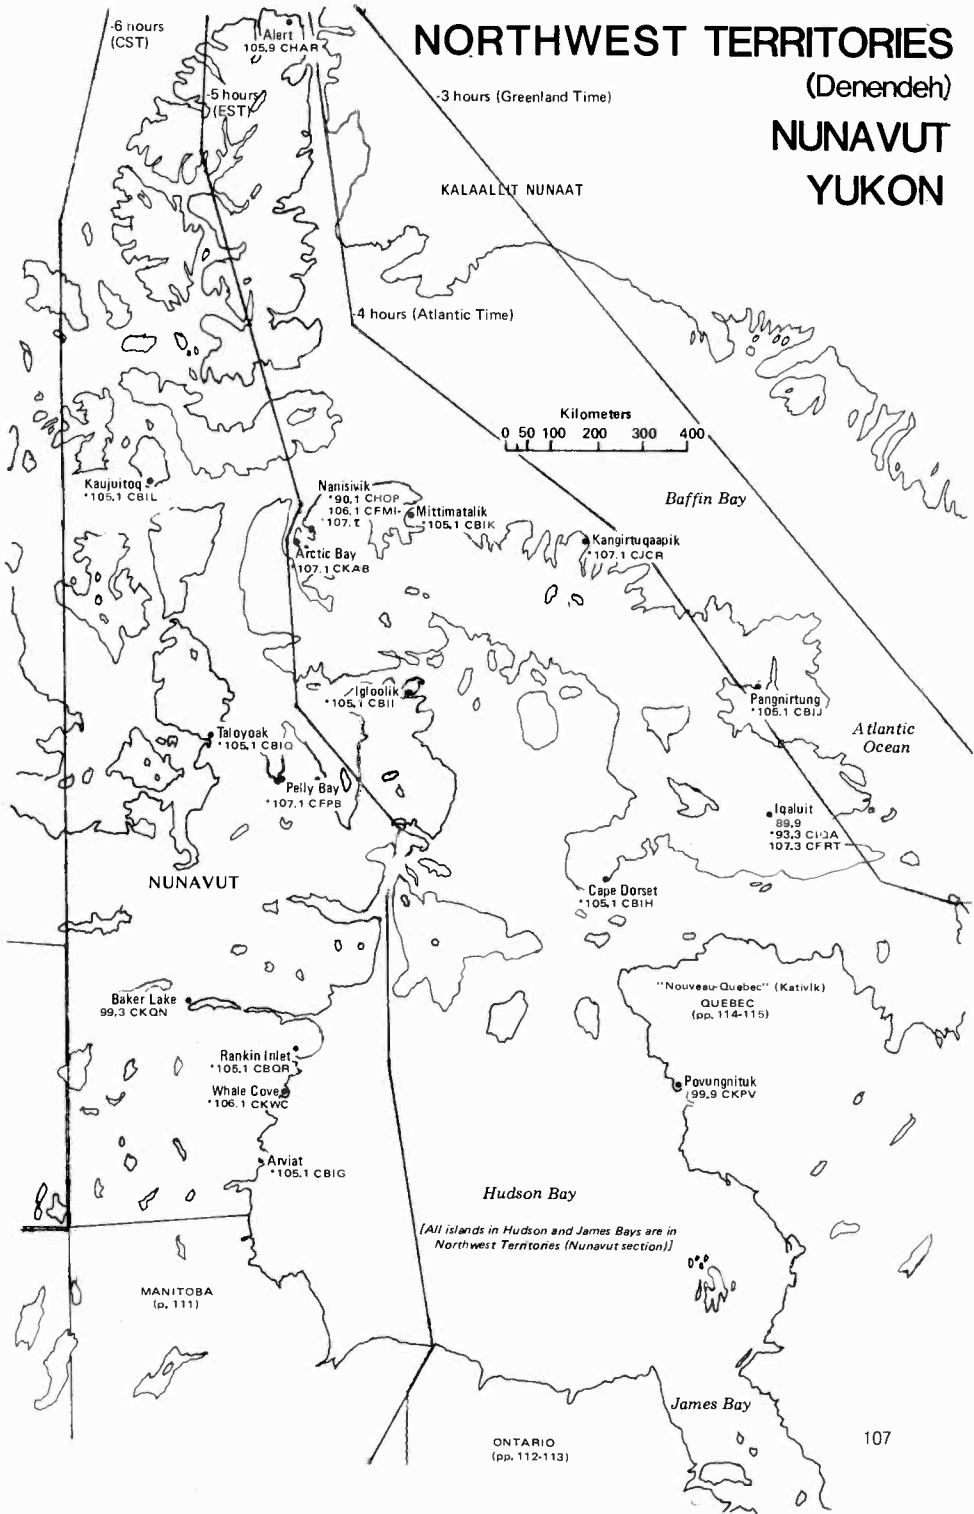

NORTHWEST TERRITORIES (Denendeh) NUNAVUT YUKON