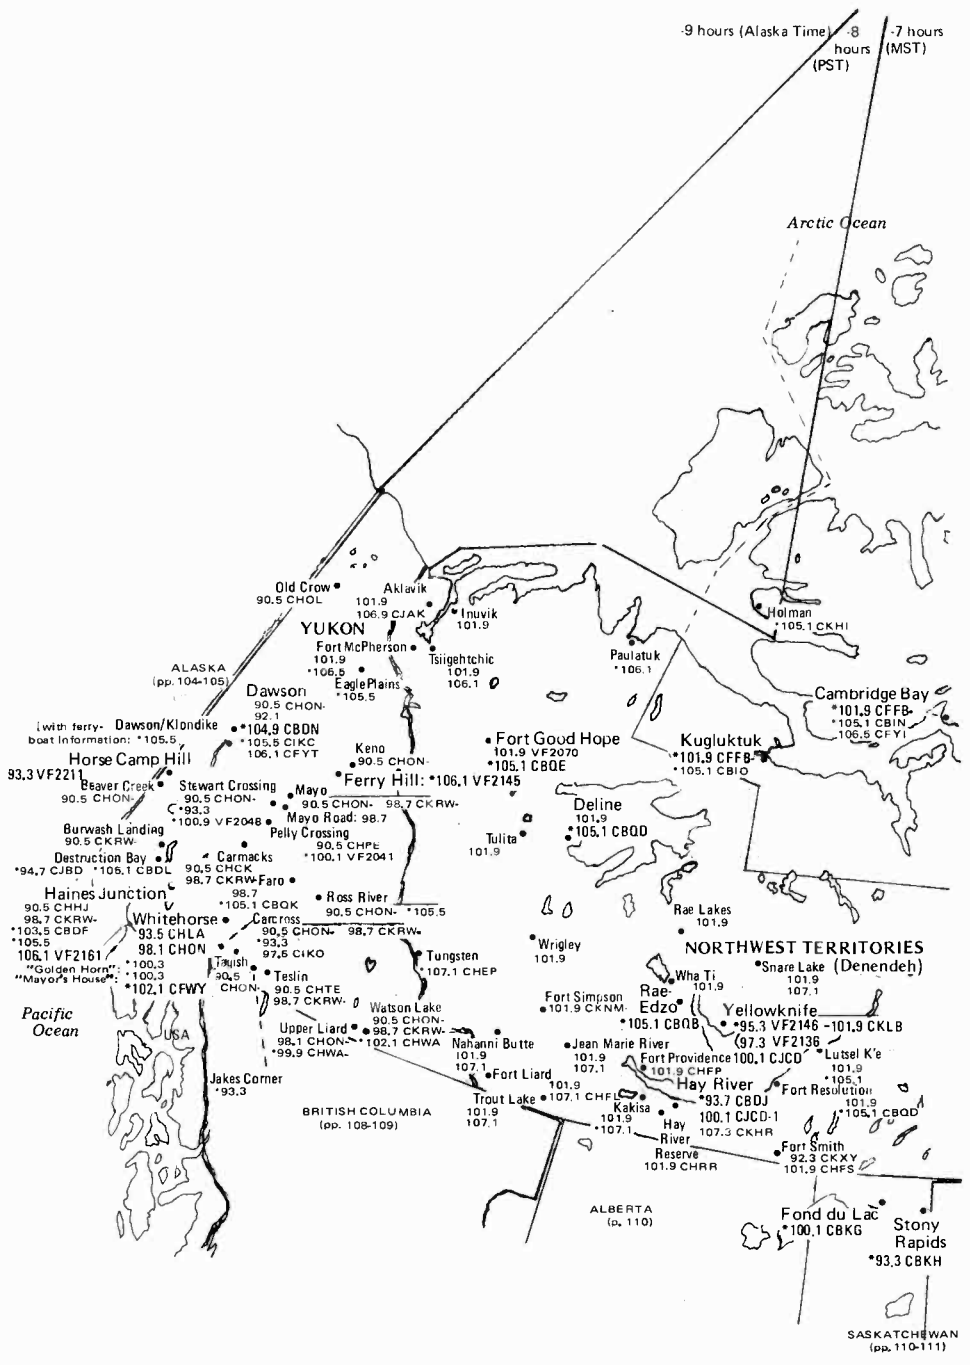

# ALASKA • HAWAII

Alaska observes Daylight Saving Time

-9 hours (Alaska Time) -8 hours (PST) -7 hours (MST)