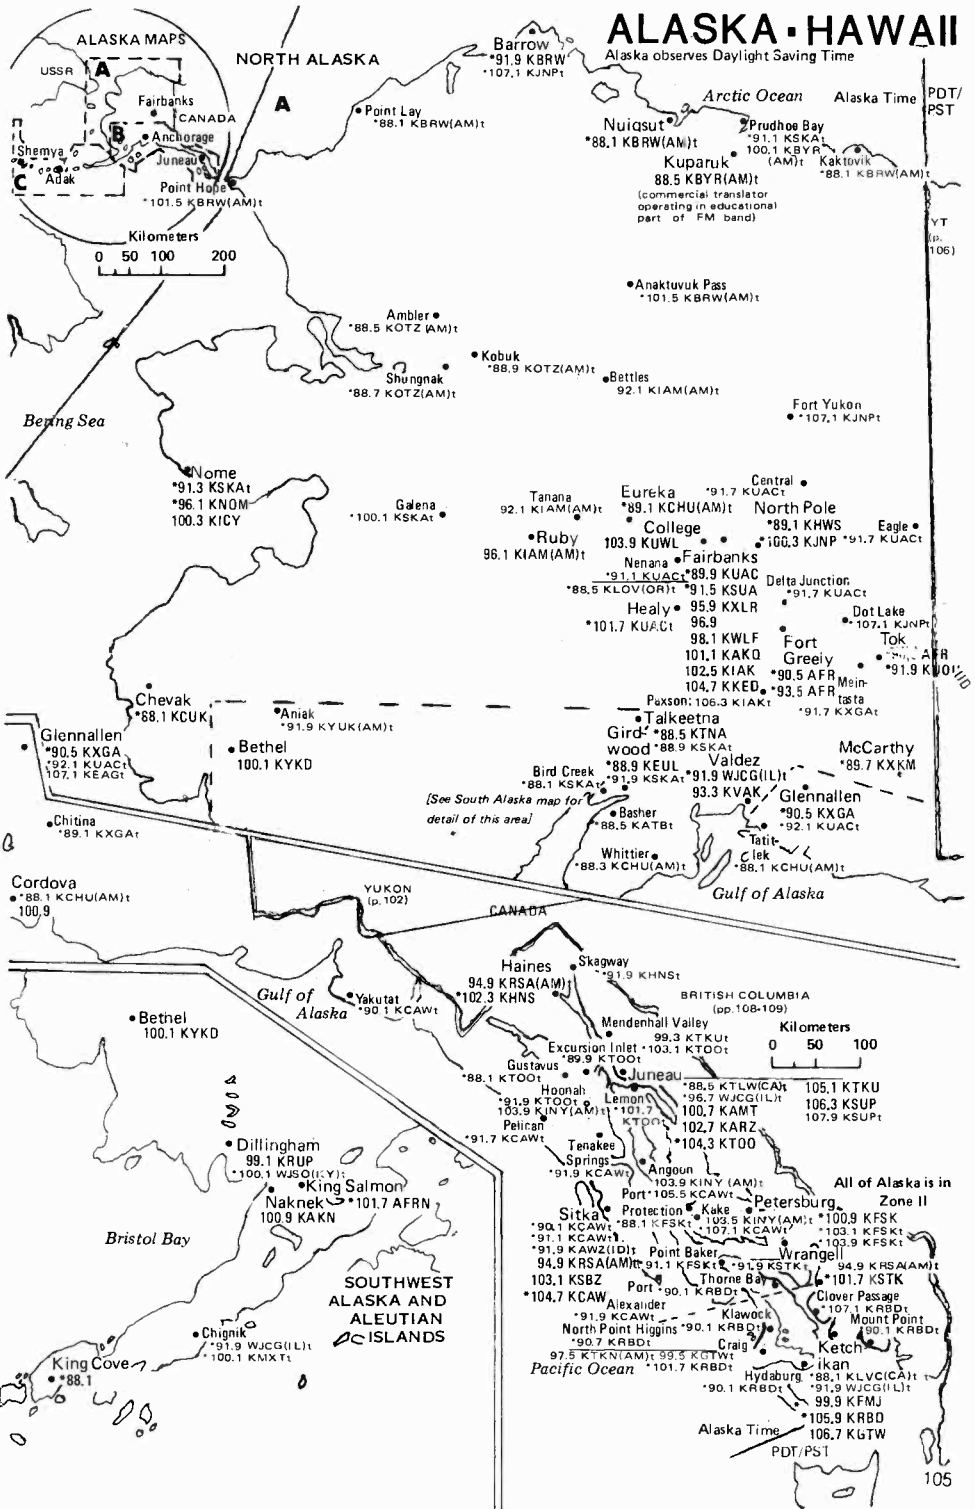

# ALASKA • HAWAII

Alaska observes Daylight Saving Time

-9 hours (Alaska Time) -8 hours (PST) -7 hours (MST)