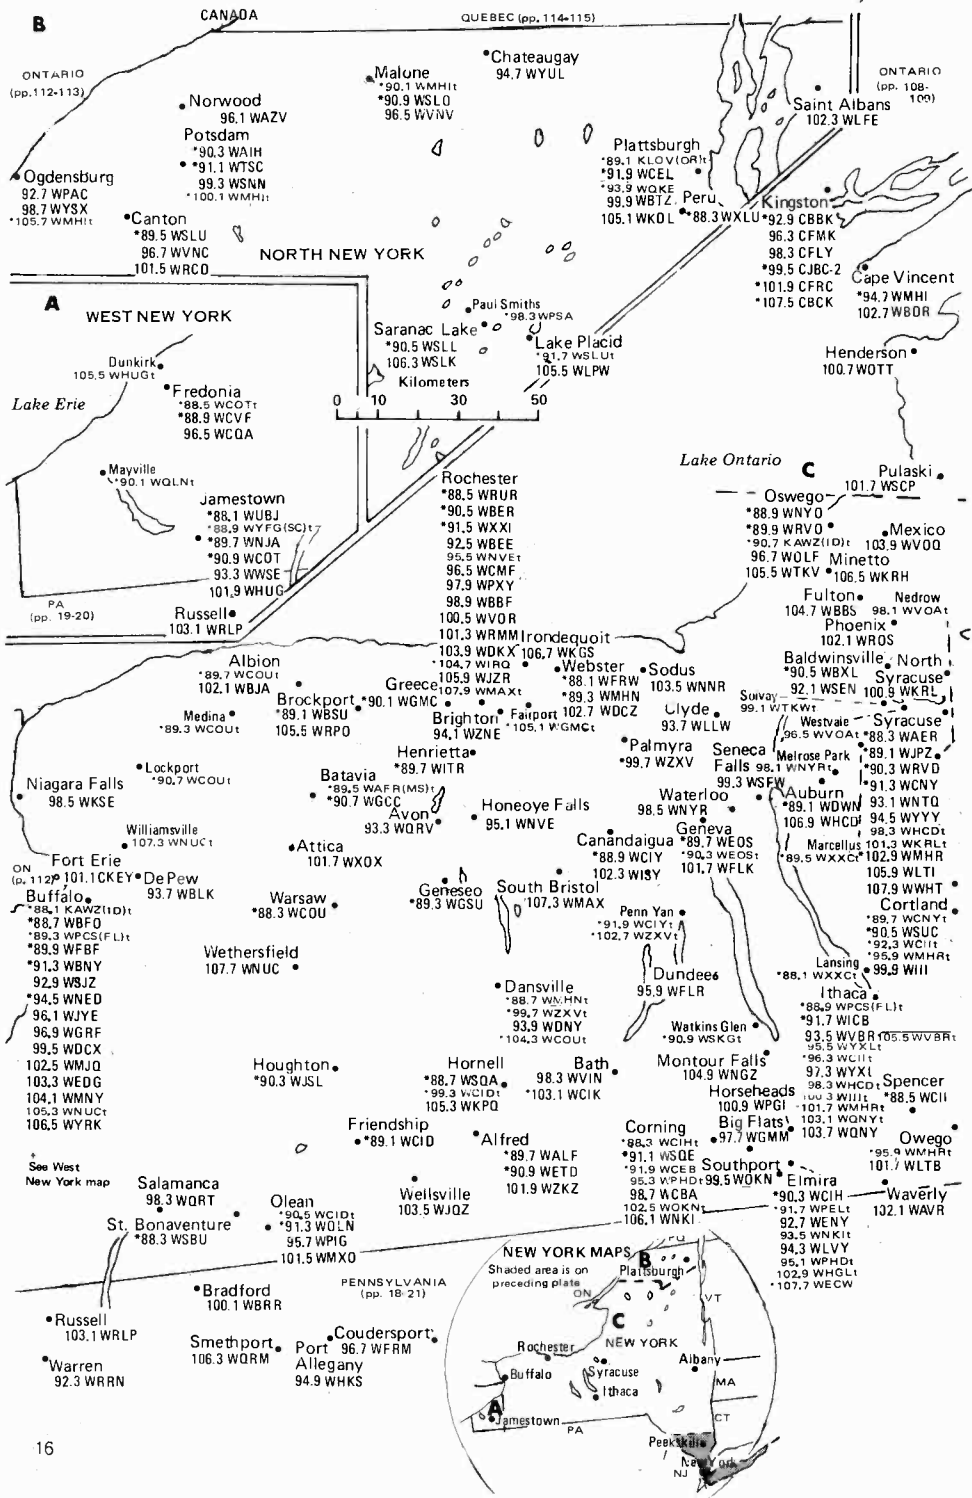

B
ONTARIO (pp. 112-113)

QUEBEC (pp. 114-115)

ONTARIO (pp. 108-109)

A
WEST NEW YORK

NORTH NEW YORK

Lake Ontario

C

PA (pp. 19-20)

ON (pp. 112-113)

See West New York map

PENNSYLVANIA (pp. 18-21)

NEW YORK MAPS
Shaded area is on preceding plate