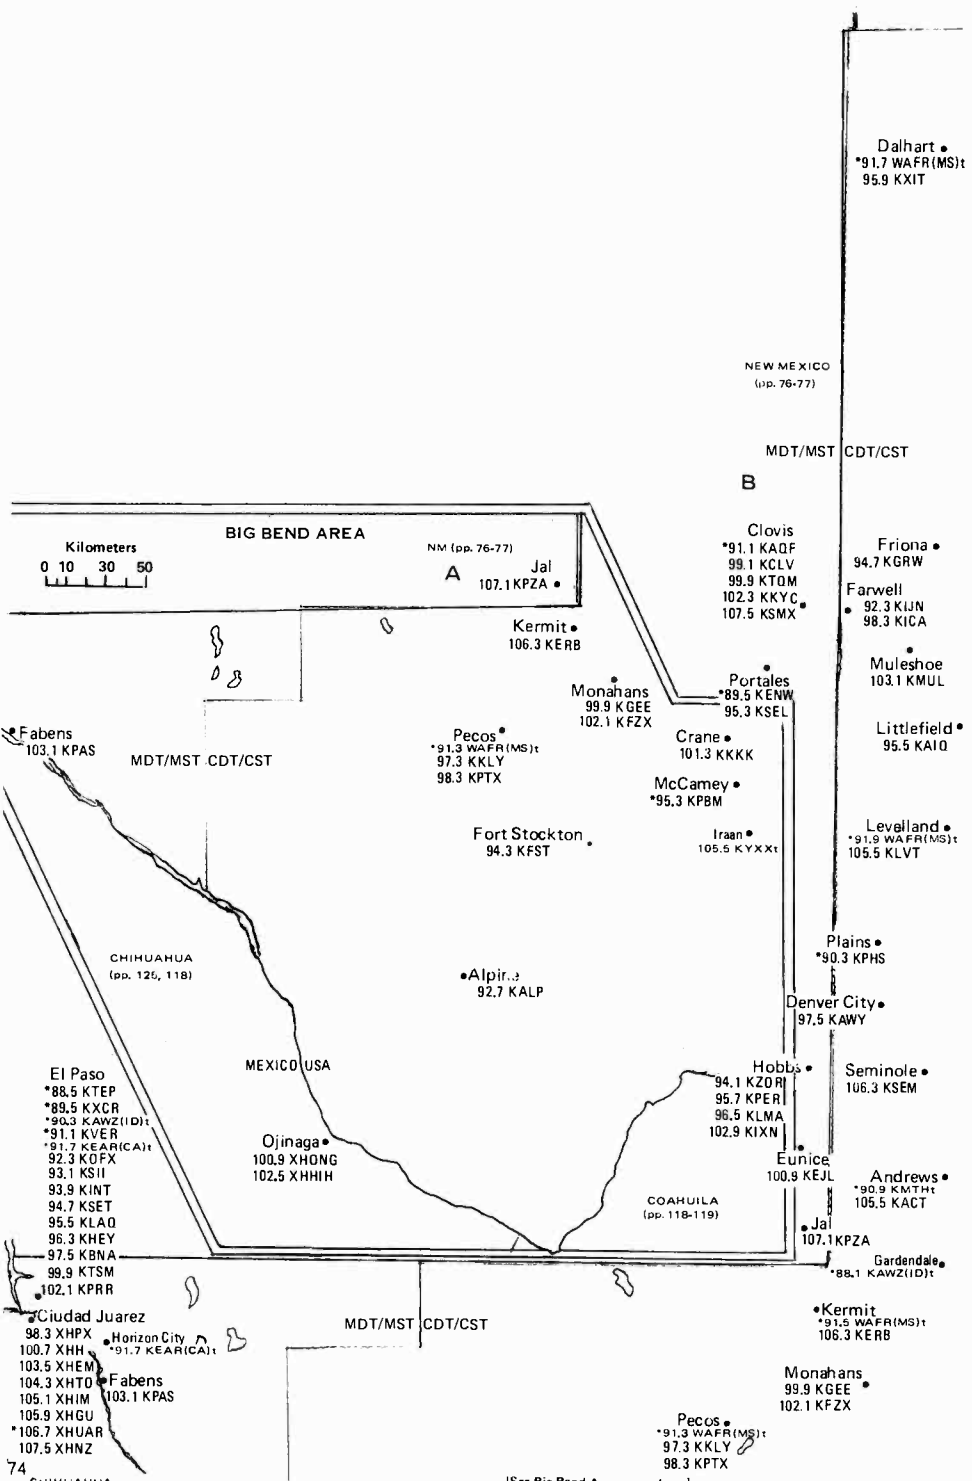

Kilometers
0 10 30 50

BIG BEND AREA

NM (pp. 76-77)

NEW MEXICO
(pp. 76-77)

MDT/MST CDT/CST

B

Jal
107.1 KPZA

Kermit
106.3 KERB

Clovis
*91.1 KADF
99.1 KCLF
99.9 KTOM
102.3 KKYC
107.5 KSMX

Friona
94.7 KGRW
Farwell
92.3 KIJN
98.3 KICA

Muleshoe
103.1 KMUL

Littlefield
95.5 KAIO

Levelland
*91.9 WAFR(MS)
105.5 KLVT

Plains
*90.3 KPHS

Denver City
97.5 KAWY

Seminole
106.3 KSEM

Andrews
*90.9 KMTH
105.5 KACT

Gardendale
*88.1 KAWZ(ID)

Kermit
*91.5 WAFR(MS)
106.3 KERB

Monahans
99.9 KGEE
102.1 KFZX

Pecos
*91.3 WAFR(MS)
97.3 KKLY
98.3 KPTX

Pecos
*91.3 WAFR(MS)
97.3 KKLY
98.3 KPTX

Fort Stockton
94.3 KFST

Crane
101.3 KKKK

McCamey
*95.3 KPBM

Iran
105.5 KYXX

Alpine
92.7 KALP

Hobbs
94.1 KZOR
95.7 KPER
96.5 KLMA
102.9 KIXN

Eunice
100.9 KEJL

COAHUILA
(pp. 118-119)

Jal
107.1 KPZA

MDT/MST CDT/CST

MEXICO USA

Ojinaga
100.9 XHONG
102.5 XHHH

CHIHUAHUA
(pp. 126, 118)

El Paso
*88.5 KTEP
*89.5 KXCR
*90.3 KAWZ(ID)
*91.1 KVER
*91.7 KEAR(CA)
92.3 KOFX
93.1 KSII
93.9 KINT
94.7 KSET
95.5 KLAO
96.3 KHXY
97.5 KBNA
99.9 KTSM
102.1 KPRR

Ciudad Juarez
98.3 XHPX
100.7 XHH
103.5 XHEM
104.3 XHTO
105.1 XHIM
105.9 XHGU
*106.7 XHUAR
107.5 XHNZ

Horizon City
*91.7 KEAR(CA)

Fabens
103.1 KPAS

CHIHUAHUA

[See Big Bend Area map, above]