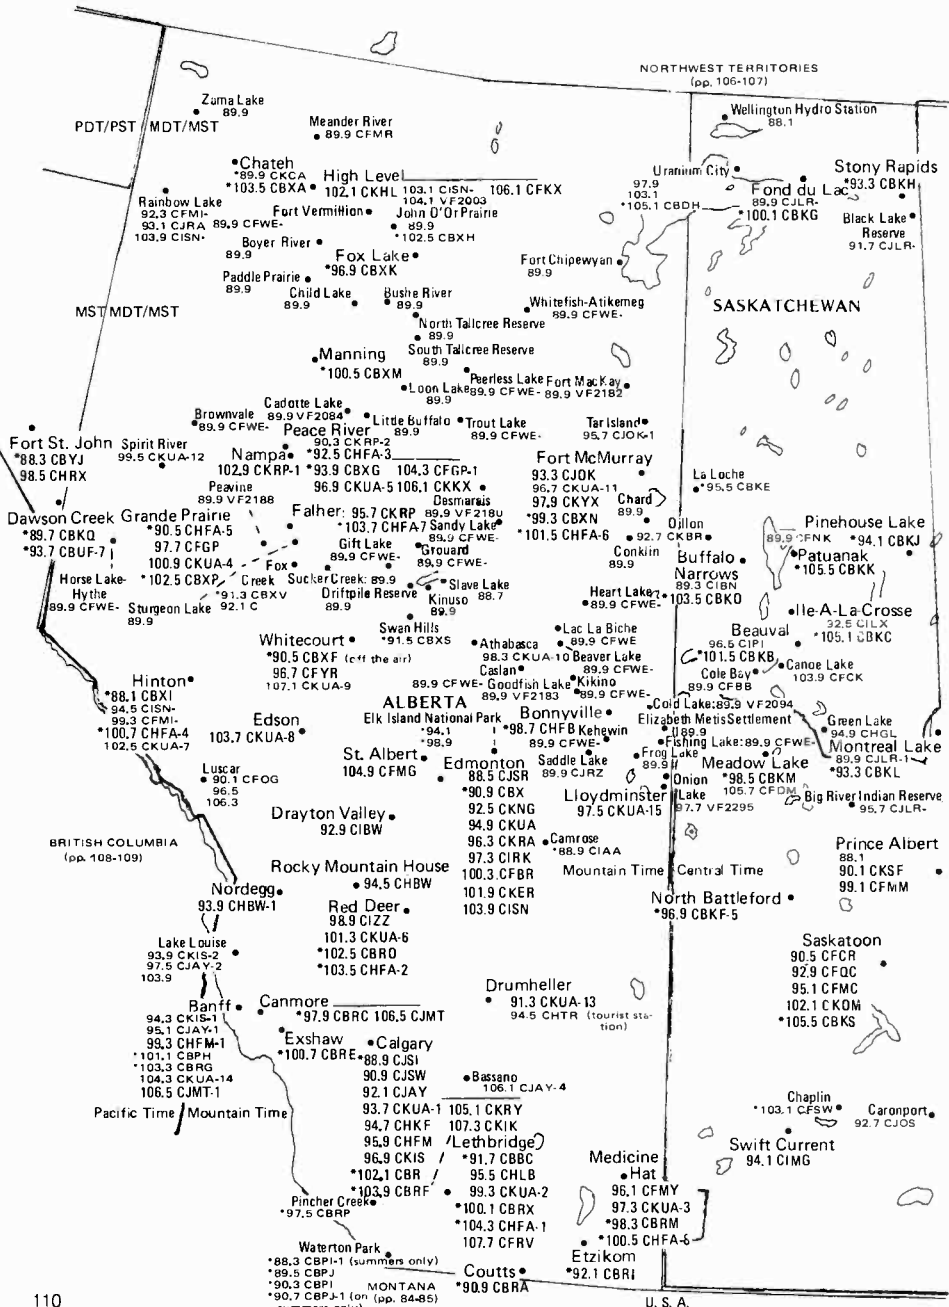

## SOUTH-CENTRAL BRITISH COLUMBIA

Kilometers

0 40 80

NORTHWEST TERRITORIES  
(pp. 106-107)

SASKATCHEWAN