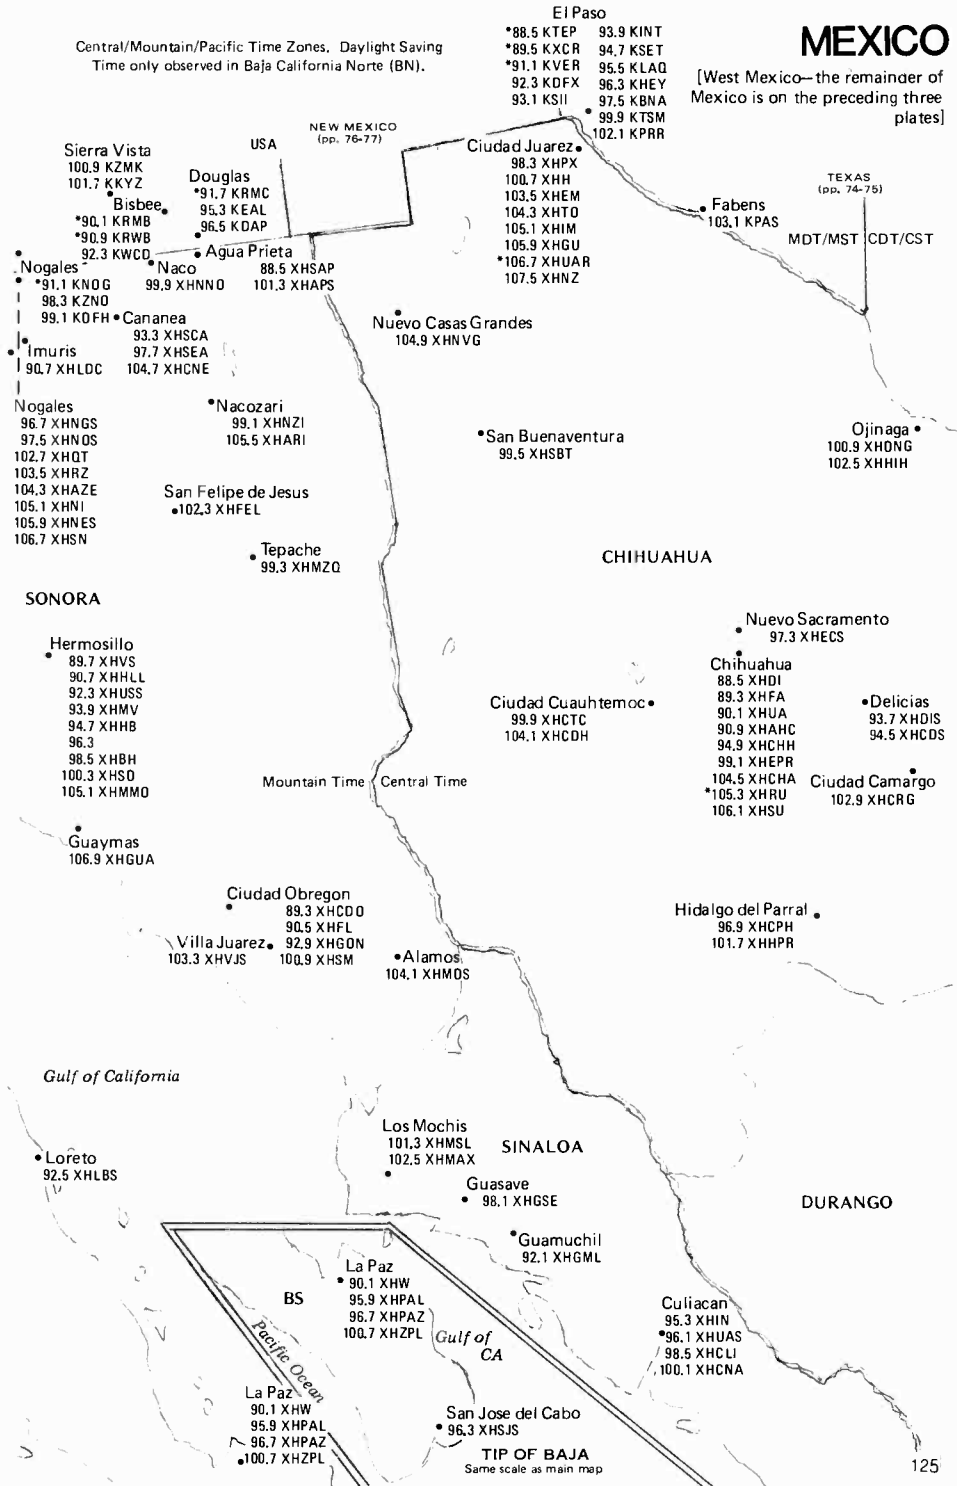

MEXICO

[West Mexico—the remainder of Mexico is on the preceding three plates]

Central/Mountain/Pacific Time Zones. Daylight Saving Time only observed in Baja California Norte (BN).

STATION DIRECTORY

Part I: FM Stations Listed geographically. Key to symbols is on p. 8.

United States of America

Alabama

Map pp. 34-35

Abbeville	gr	94.3	WIZB	$ 28
Addison	s	105.7	WYAM-FM	$ 28
Albertville	k	105.1	WQSB	$ 72 (f)
Alexander City	k	106.1	WSTH	$ 72 (f)
Andalusia	g	*91.5	WSTF	28
	t	98.1	WTKC	72 TU
	k	103.7	WAAA-FMS	24
Anniston		*90.7	WGRW	24
	k	100.5	WHMA-FM	$ 75 (f)M
Arab	r	92.7	WAFN	$ 24
Ashland	k	95.5	WASZ	$ 28
Athens	r	104.3	WZYP	$ 82 (f)
Atmore	s	104.1	WYDK	$ 84 (f)
	k	105.9	WYDH	$ 28
Attalla	rm	102.9	WKXX	$ 27
Auburn	p	*91.1	WEGE	$ 19
	k	97.7	WKKR	$ 28
Bay Minette	s	105.5	WNPS	$ 31
Birmingham	g	*88.5	WLJR	17
	g	*89.5	WBR	15
	g	*90.3	WBHM	$ 59 (t)
	rm	*91.1	WJSR	10
	rj	*91.1	WVSU	$ 17
	g	*91.9	WGBB	$ 23
	gr	93.7	WDJC-FM	$ 72
	mr	94.5	WYSF	$ 73
	rm	96.5	WHJJ	$ 73
	op	99.5	WZRR	$ 74 TU
	k	104.7	WZZK	$ 79 (t)M
	o	106.9	WOOL	$ 75
	p	107.7	WRAX	$ 77 (f)
Brantley		100.3	WAOO	28
Brewton	g	*90.9	WPHG-FMS	$ 51
	k	106.3	WKNU	$ 23
Brundidge	o	94.7	WTBF-FM	39
Butler	op	93.5	WKZB	$ 51
Camden	s	102.3	WYVC	$ 72
Carrollton	r	94.1	WZBQ	$ 27
Centre	rk	105.9	WRHY	$ 52
Chickasaw	sr	98.3	WDLT-FM	$ 28
Citronelle	s	102.1	WQUA	$ 39
Clanton	k	97.7	WEZZ	$ 21
Columbia	s	92.1	WUJN	$ 28
Columbiana	k	101.5	WQEM	$ 28
Cordova	k	95.3	WFFN	$ 28
Cullman	k	92.1	WKUL	$ 28
	gr	101.1	WRRS	$ 31
Dadeville	g	*88.7	WELL	$ 79
	r	97.3	WZLM	$ 24
Daphne	o	106.5	WAVJ	39
Decatur	g	*91.7	WYFD	$ 62
	b	96.9	WRSA	$ 72
	k	102.1	WORM	$ 70 (f)
Demopolis	o	106.5	WZJN	$ 39
Dixons Mills	g	*91.9	WMBV	$ 58
Dora	rp	92.5	WZJT	$ 28
Dothan	bc	*88.7	WRCSA	$ 50 (t)
	g	*89.5	WGT	$ 30
	g	*91.3	WVDB	23
	g	95.5	WTVY-FMS	73
	r	99.7	WDOF-FM	$ 71
	sr	101.3	WAGF-FM	$ 20
	o	102.5	WESP	$ 39
East Brewton		95.7	WGXC	28
Elba	k	101.1	WZTZ	$ 24
Enterprise	k	96.9	WQJR	$ 73
	r	106.7	WKMX	$ 74
Eufaula	o	92.7	WIDL	$ 37
	o	97.9	WDMT	$ 24
Eutaw	sr	104.3	WQZZ	$ 28
Eva	g	99.9	WRJL-FM	$ 24
Evergreen	k	93.3	WPGG	$ 48
Fairhope	pr	92.1	WZEW	$ 37 (t)
Fayette	k	98.1	WXTX	$ 69
Florence	b	*91.3	WBHL	$ 50
	k	96.1	WXFL	$ 28
	rm	107.3	WQLT	$ 65 (f)M
Fort Mitchell	sr	98.3	WAGH	$ 28
Fort Rucker	o	100.5	WXUS	$ 28