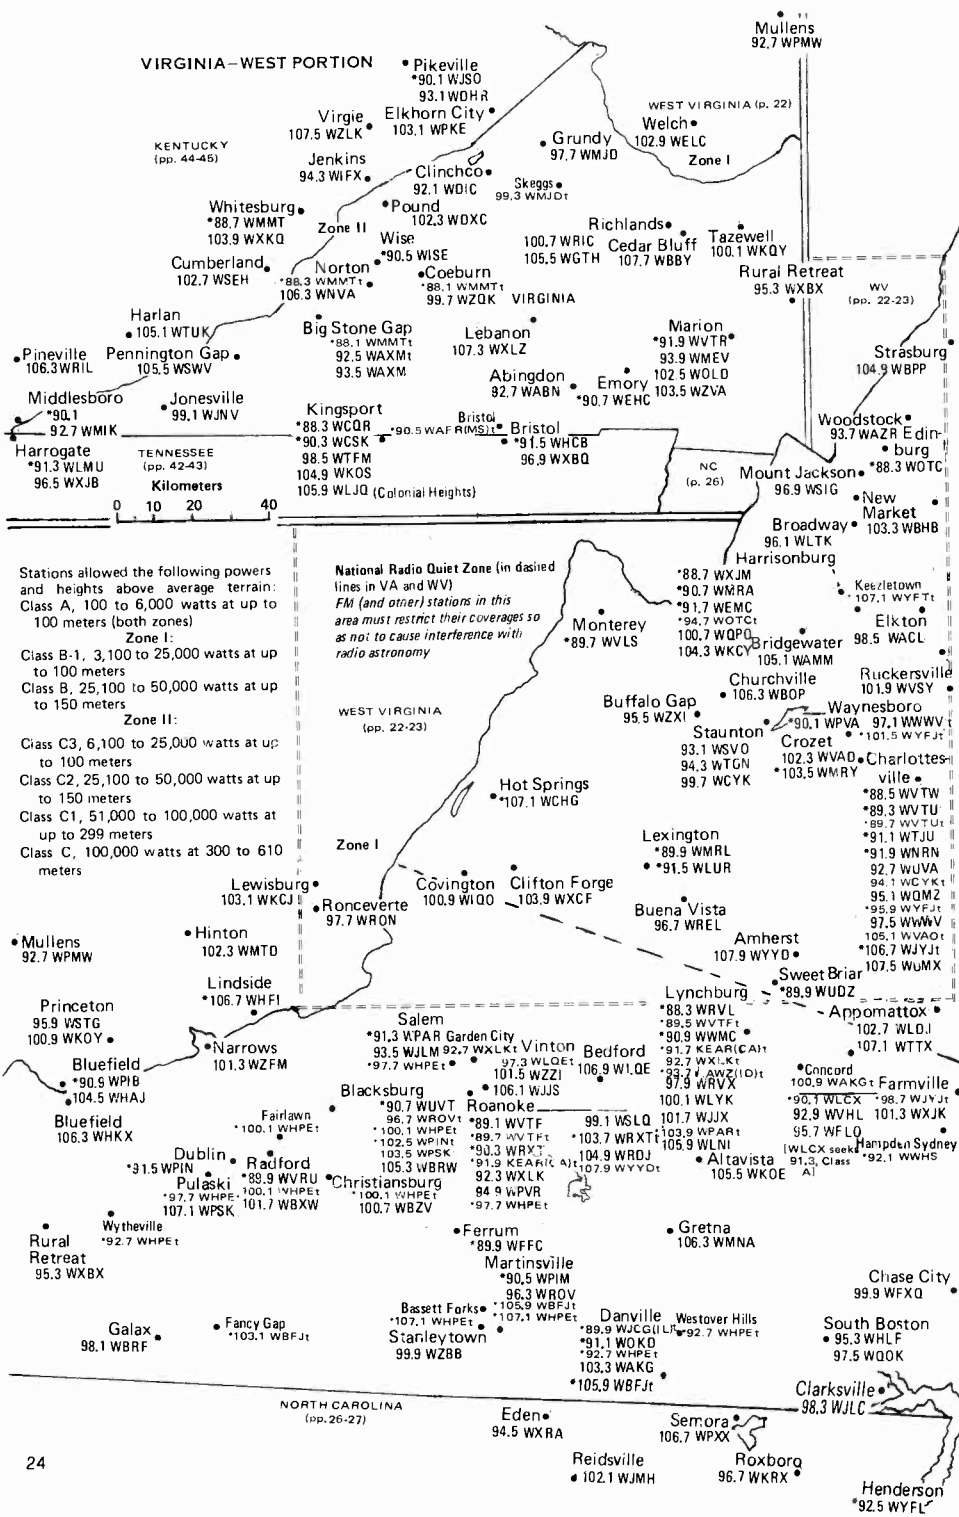

## DELAWARE- EAST MARYLAND SECTION

Same scale as remainder of map

Eastern Time Zone/Daylight Saving Time observed

Zone 1