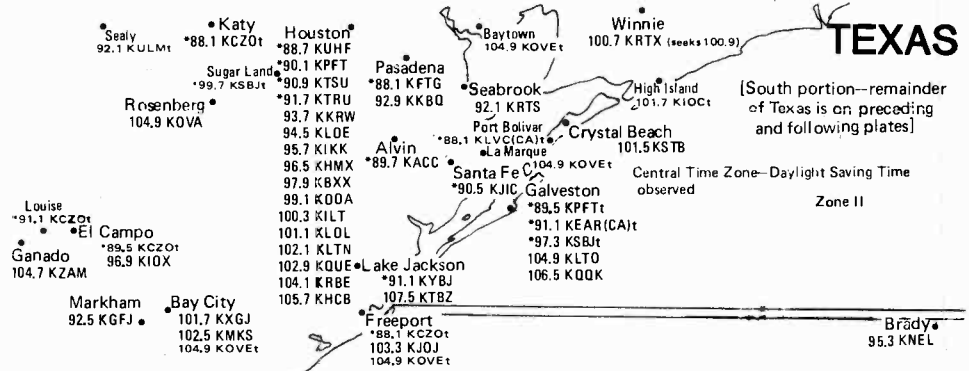

TEXAS

[South portion—remainder of Texas is on preceding and following plates]