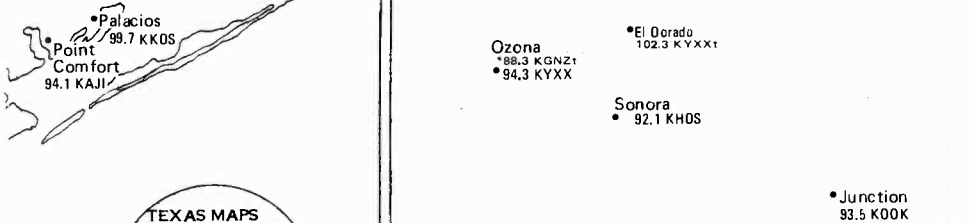

TEXAS

[South portion—remainder of Texas is on preceding and following plates]