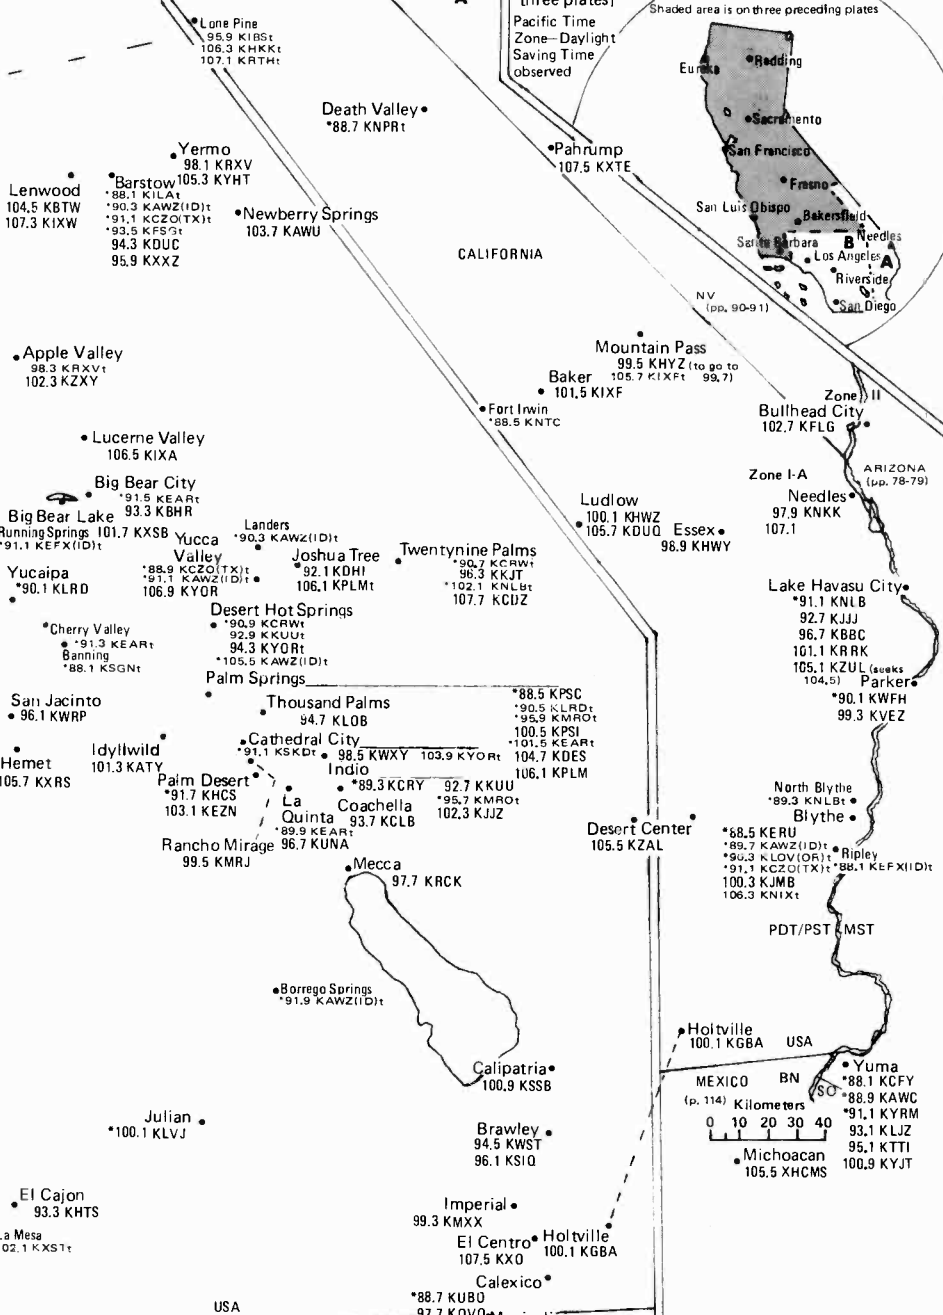

CALIFORNIA MAPS  
Shaded area is on three preceding plates

Lone Pine  
95.9 KIBSt  
106.3 KHKkt  
107.1 KRTht

Death Valley  
\*88.7 KNPRt

Yermo  
98.1 KRXV  
105.3 KYHT

Barstow  
\*88.1 KILA1  
\*90.3 KAWZ(ID)1  
\*91.1 KCZO(TX)1  
\*93.5 KFS3t  
94.3 KDUC  
95.9 KXXZ