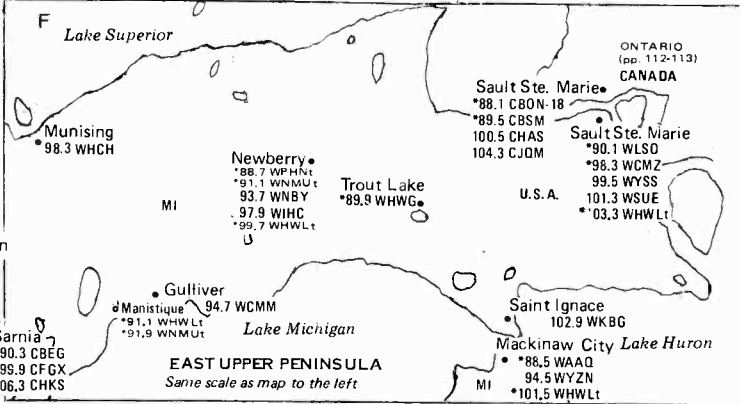

MICHIGAN

Zones I and II

COPPER COUNTRY MAP

Same scale as maps to the left