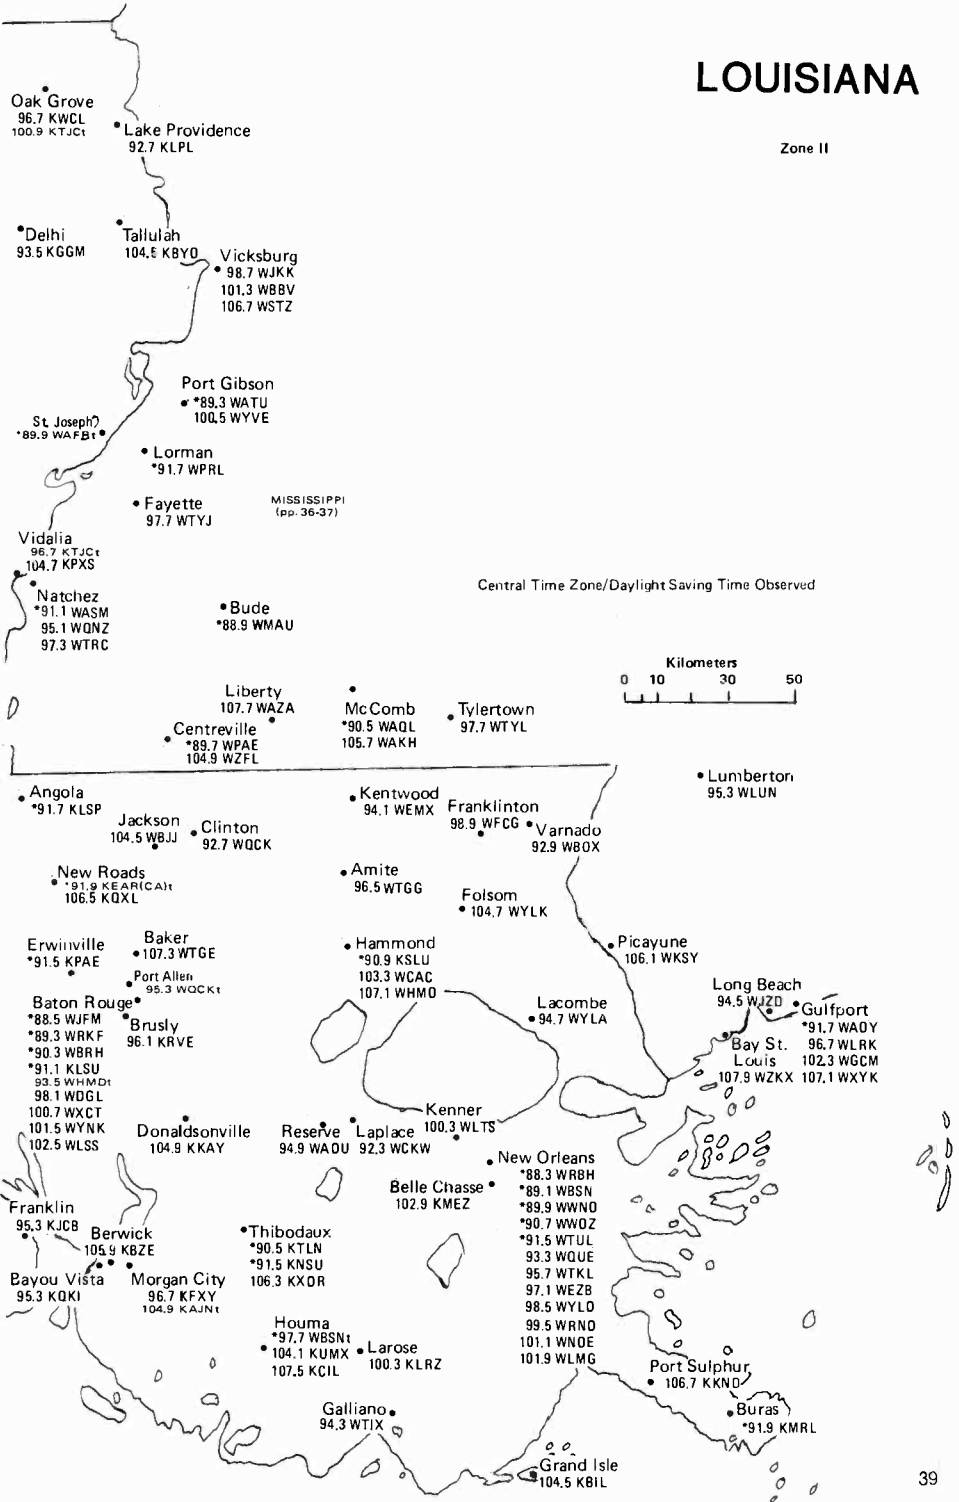

LOUISIANA

Zone II