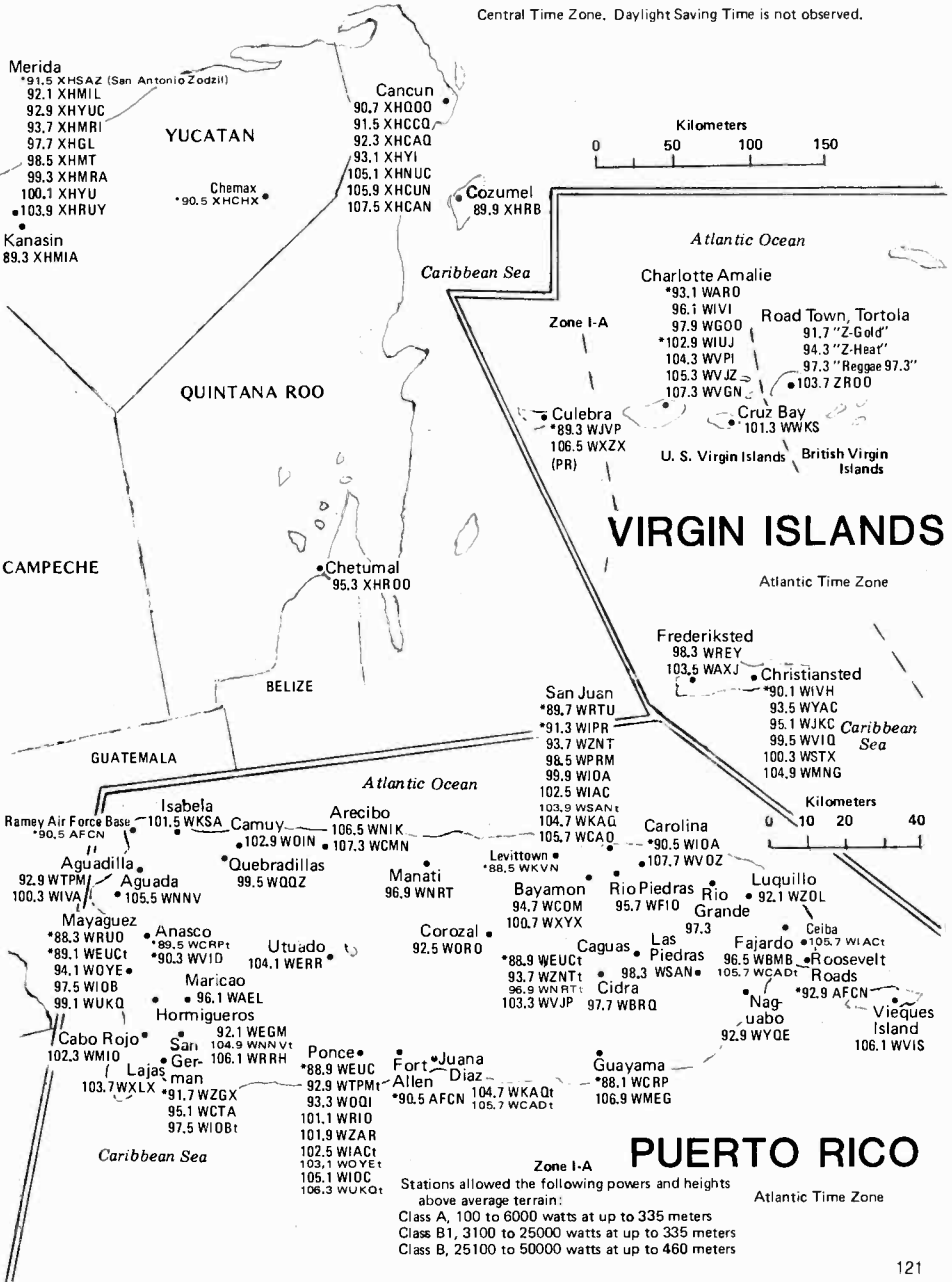

MEXICO

[East Mexico—the remainder of Mexico is on the preceding and following plates]

Central Time Zone. Daylight Saving Time is not observed.