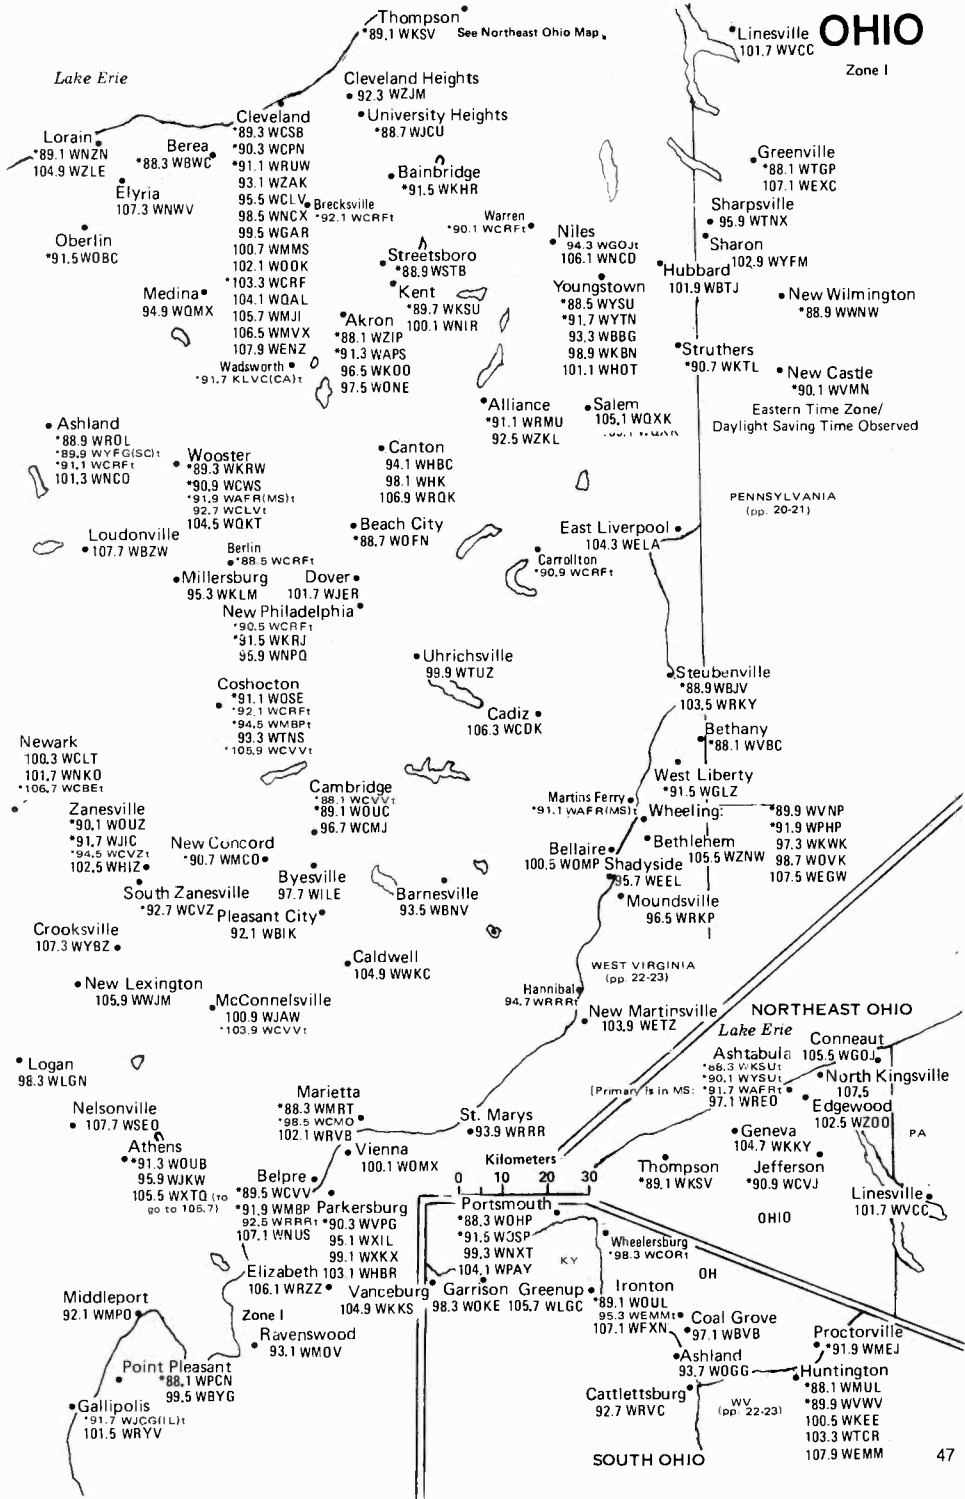

# KENTUCKY

Eastern/Central Time Zones  
Daylight Saving Time observed

Zone II

**OHIO**

Zone I

**ISLE ROYALE MAP**

Eastern Daylight/Standard Time  
Same scale as map to the right

Lake Superior