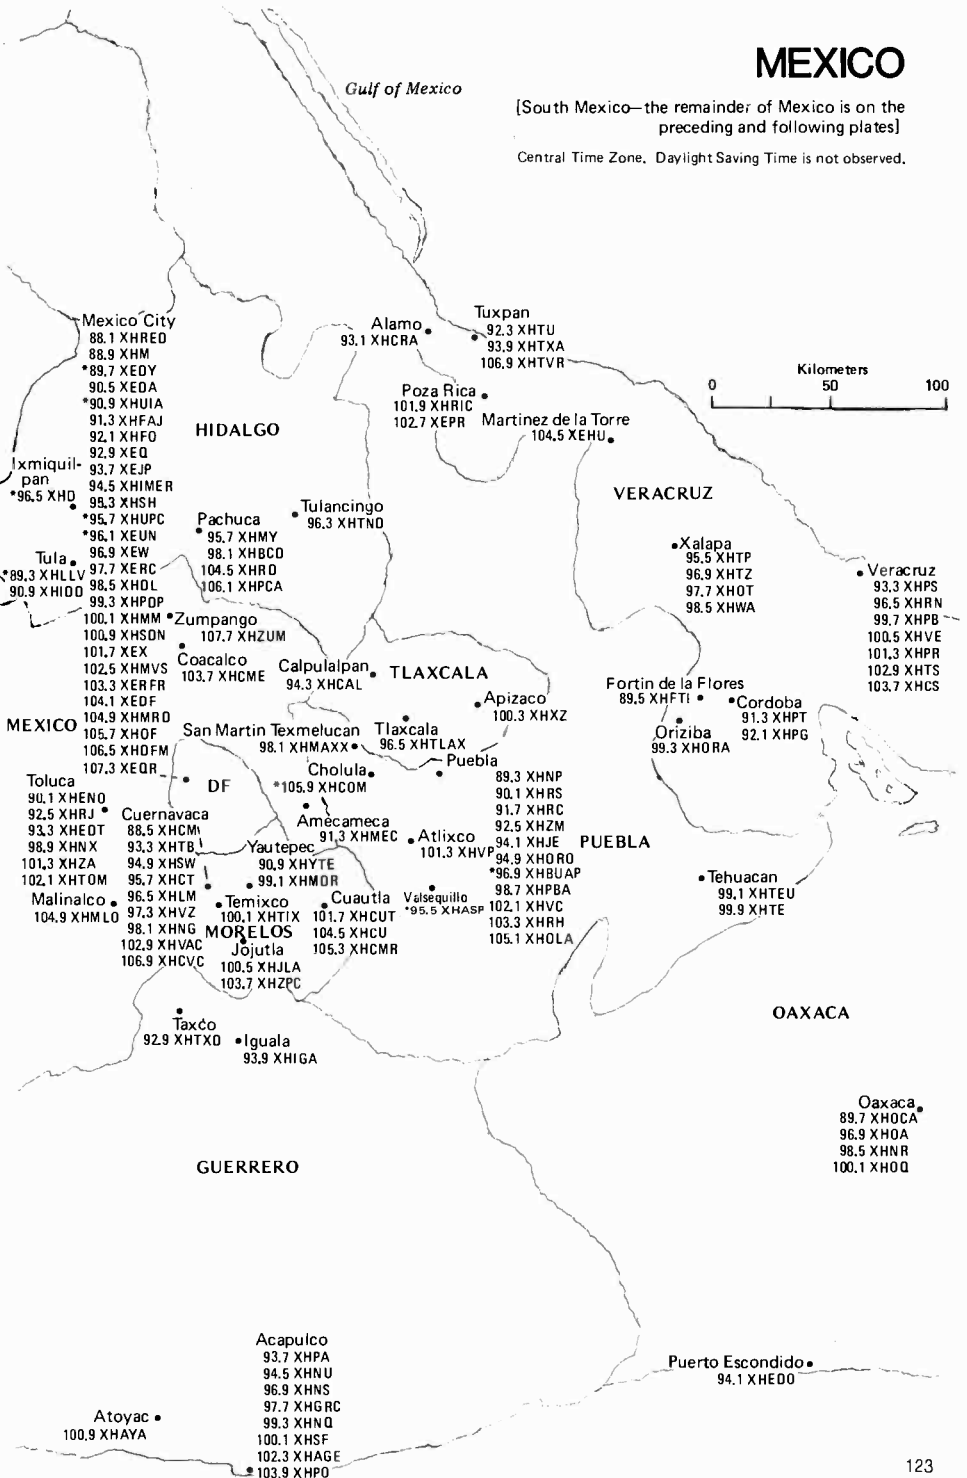

MEXICO

[South Mexico—the remainder of Mexico is on the preceding and following plates]

Central Time Zone. Daylight Saving Time is not observed.

Gulf of Mexico