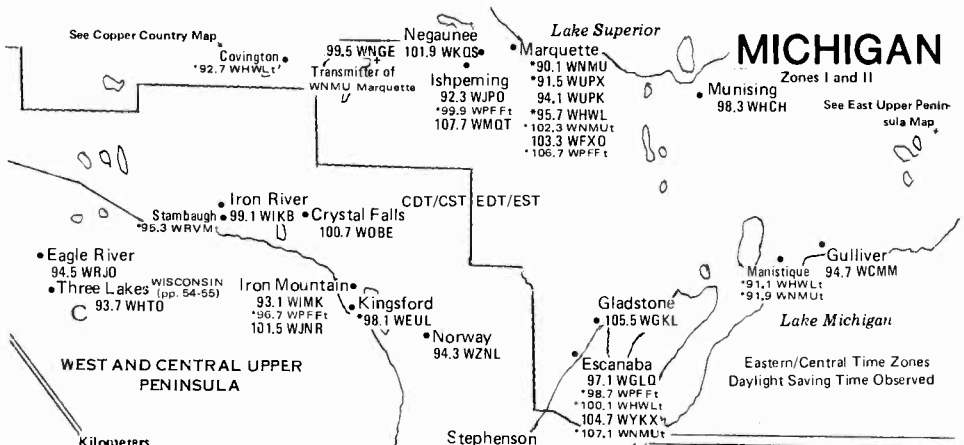

MICHIGAN

Zones I and II

COPPER COUNTRY MAP

Same scale as maps to the left