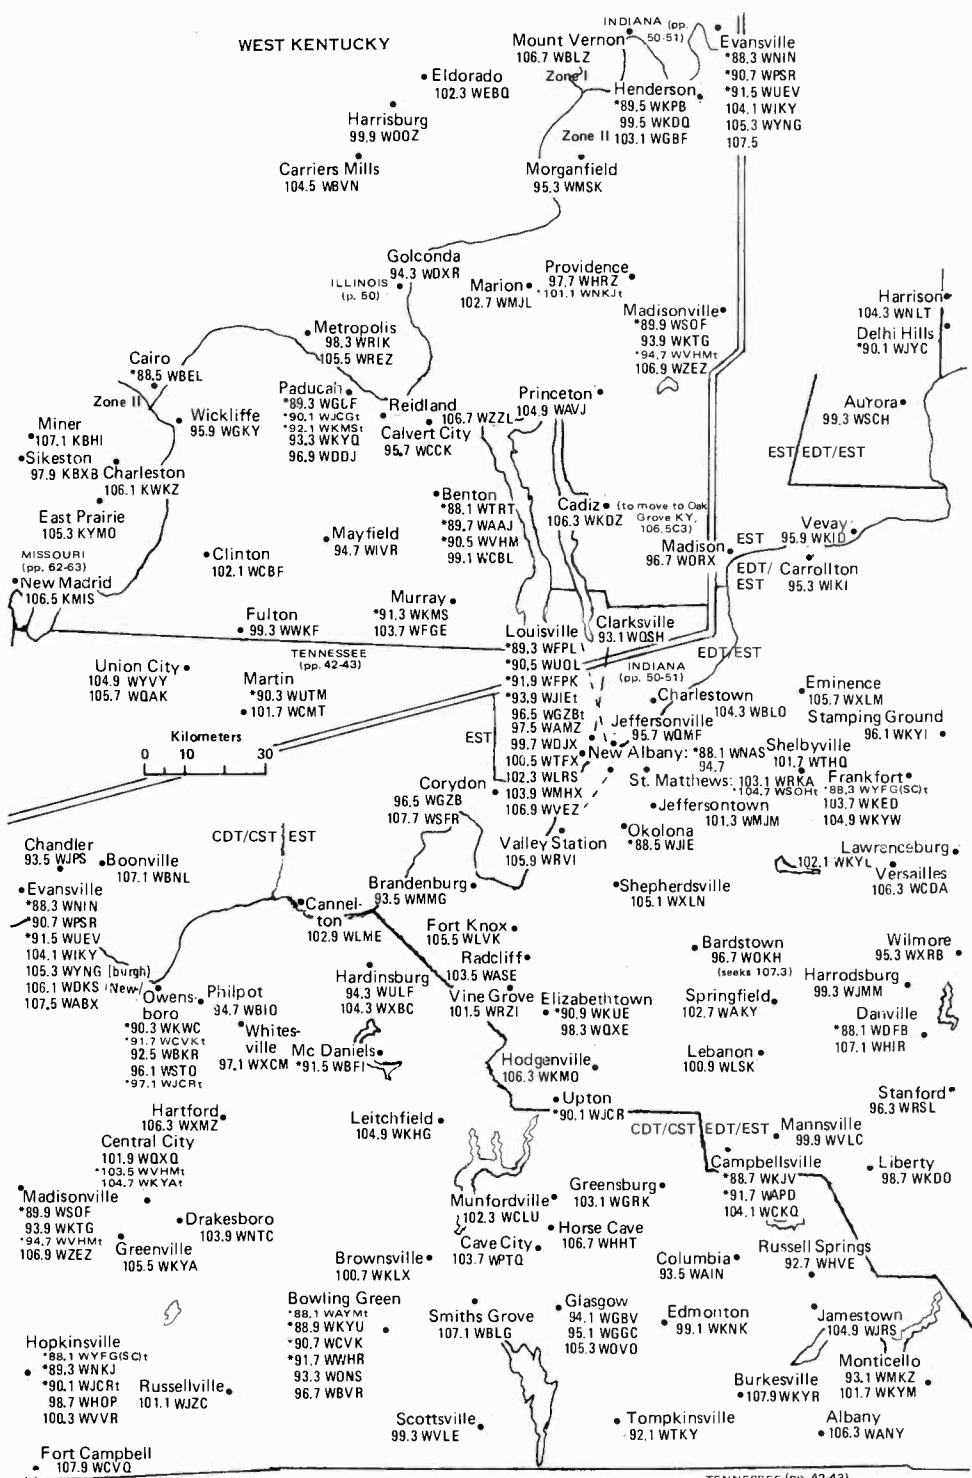

# KENTUCKY

Eastern/Central Time Zones  
Daylight Saving Time observed

Zone II

**OHIO**

Zone I

**ISLE ROYALE MAP**

Eastern Daylight/Standard Time  
Same scale as map to the right

Lake Superior