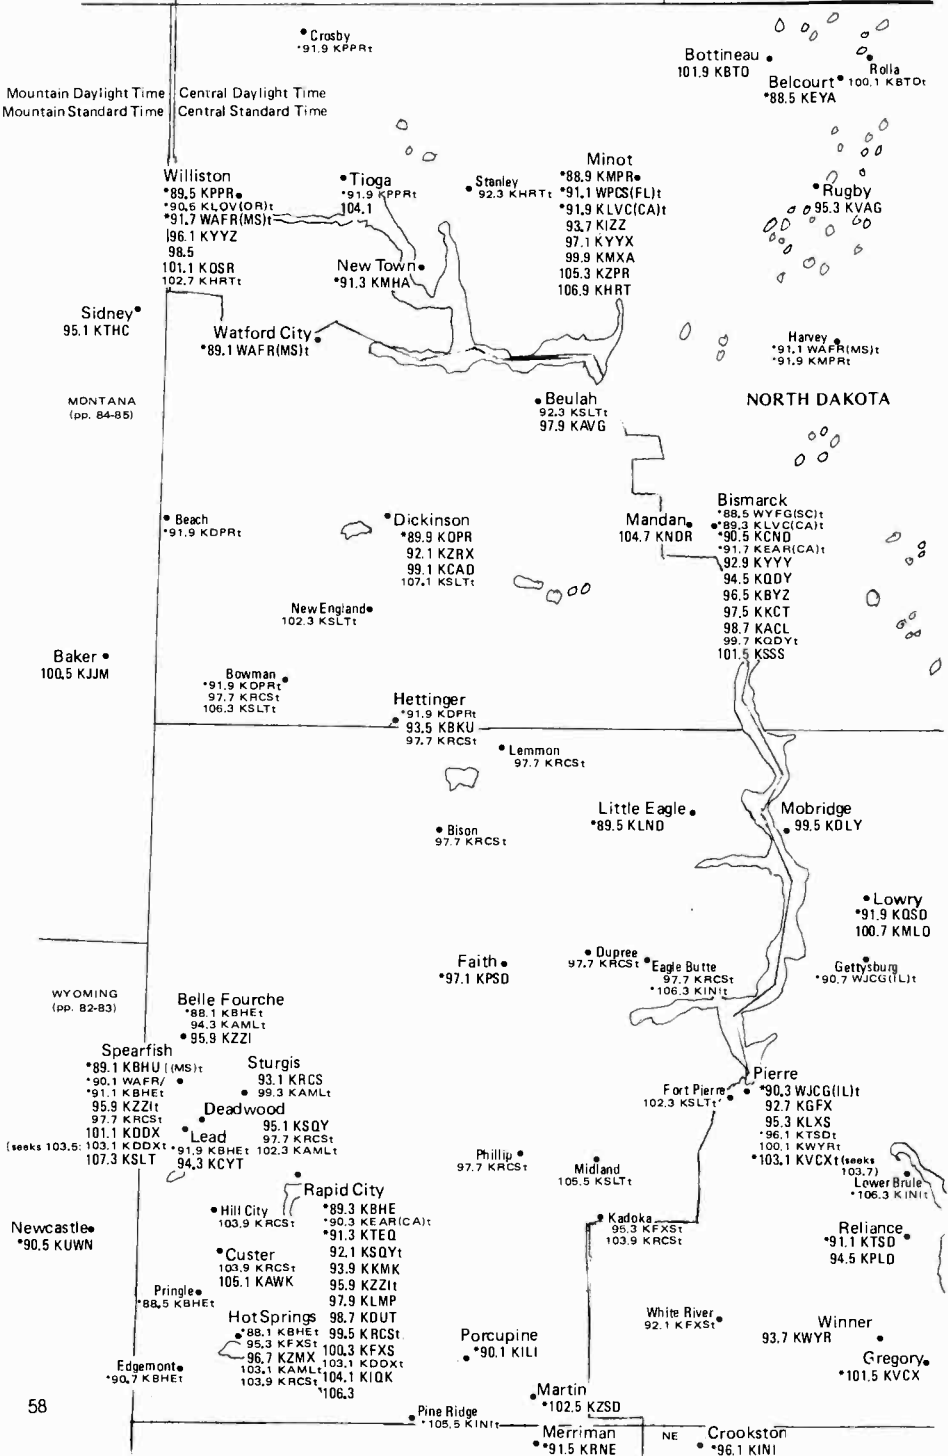

Mountain Daylight Time
Mountain Standard Time

Central Daylight Time
Central Standard Time