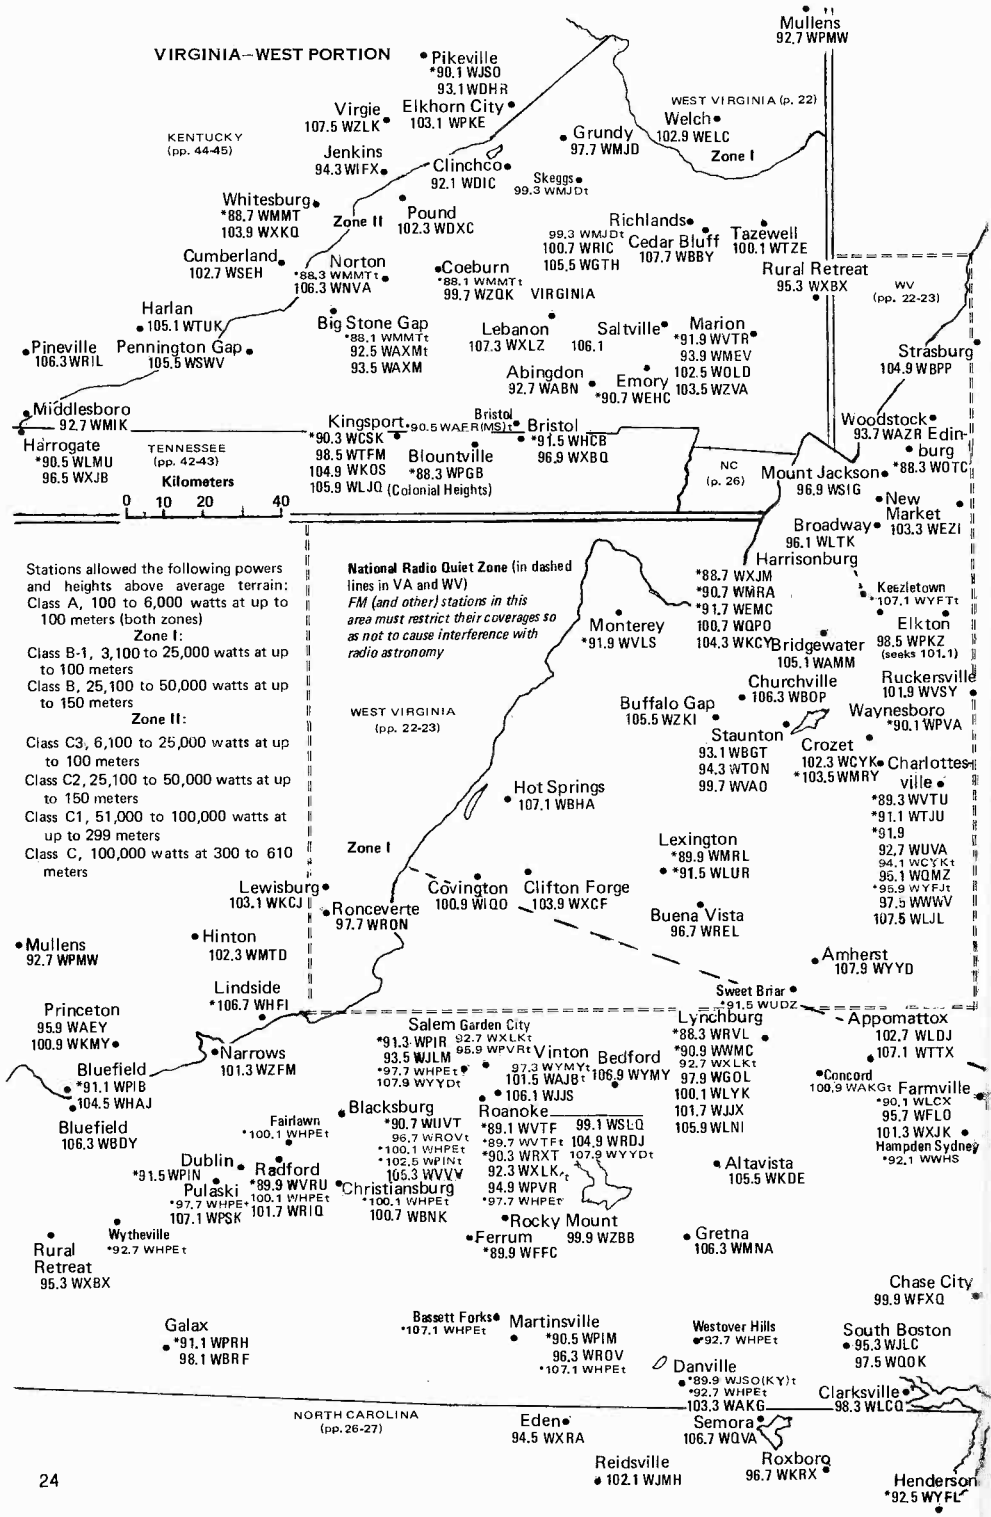

DELAWARE MARYLAND

WEST VIRGINIA

DELAWARE-EAST MARYLAND SECTION

Same scale as remainder of map

Eastern Time Zone/Daylight Saving Time observed

Zone I

VIRGINIA

DISTRICT OF COLUMBIA