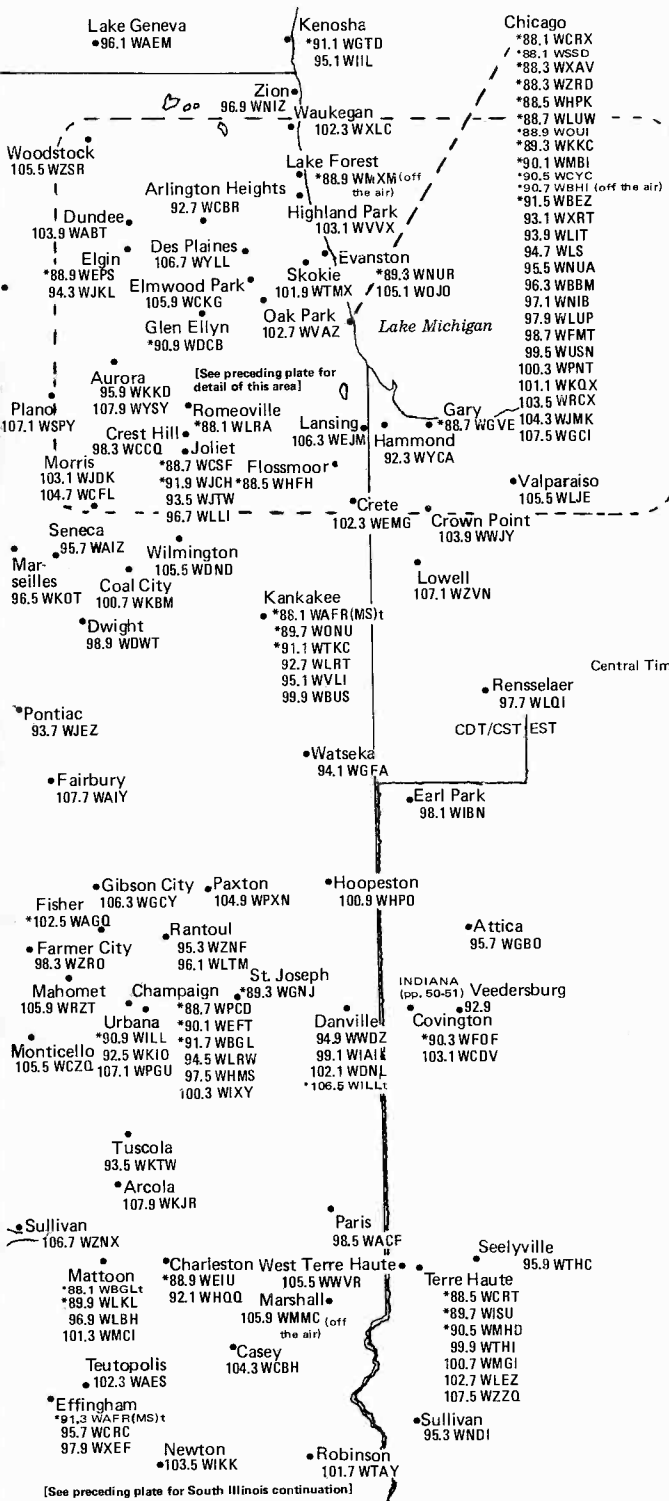

ILLINOIS

[Except Chicago area and South Illinois, which are on preceding plate]

Central Time Zone/Daylight Saving Time Observed
Zone 1

[See preceding plate for South Illinois continuation]