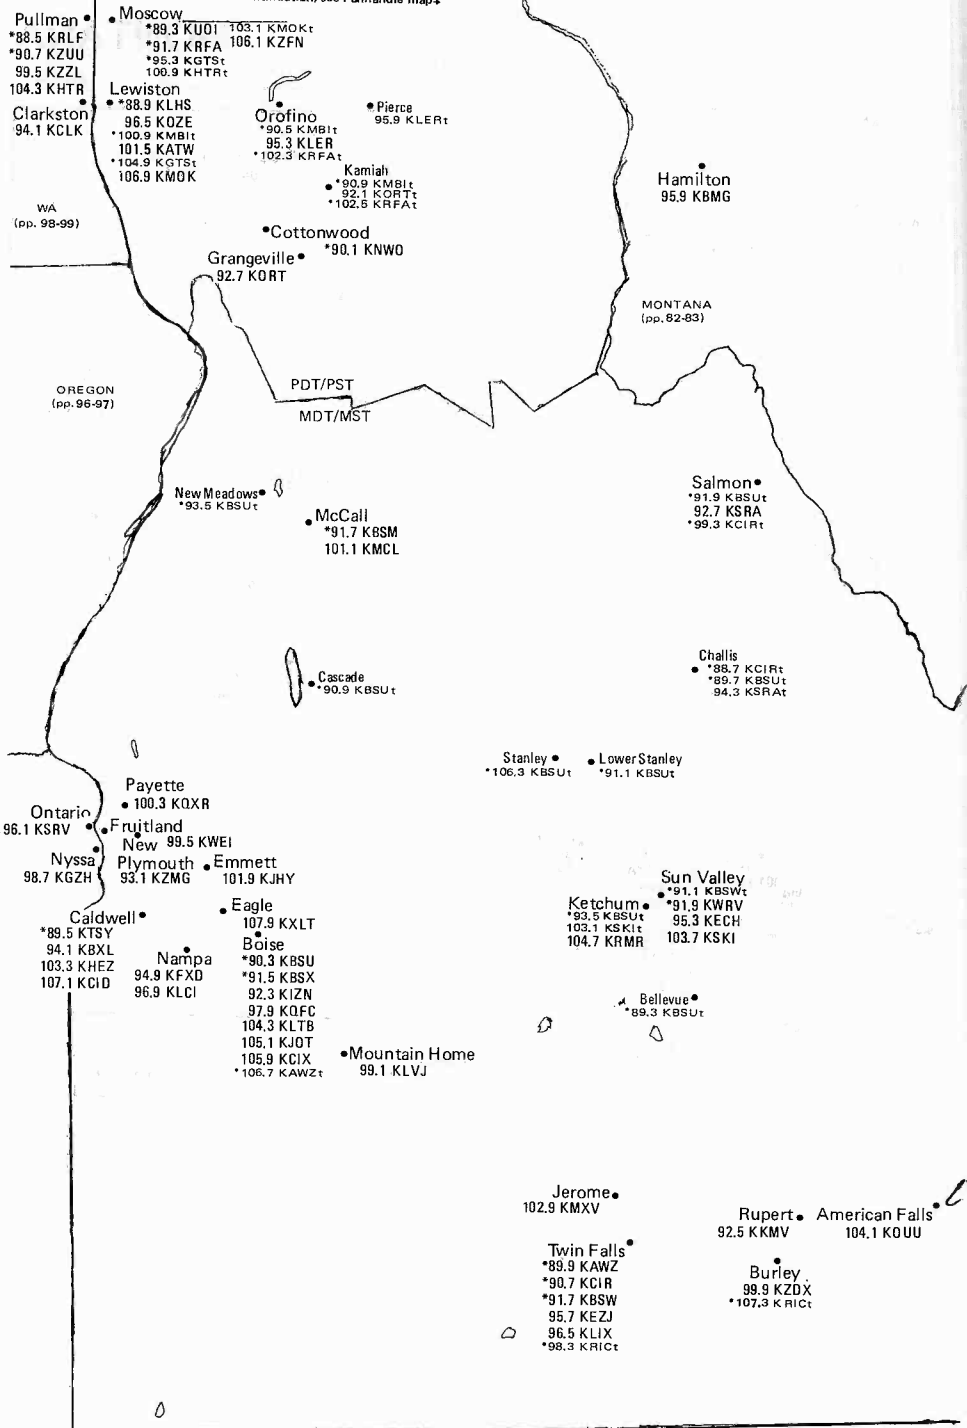

(For continuation, see Panhandle map.)