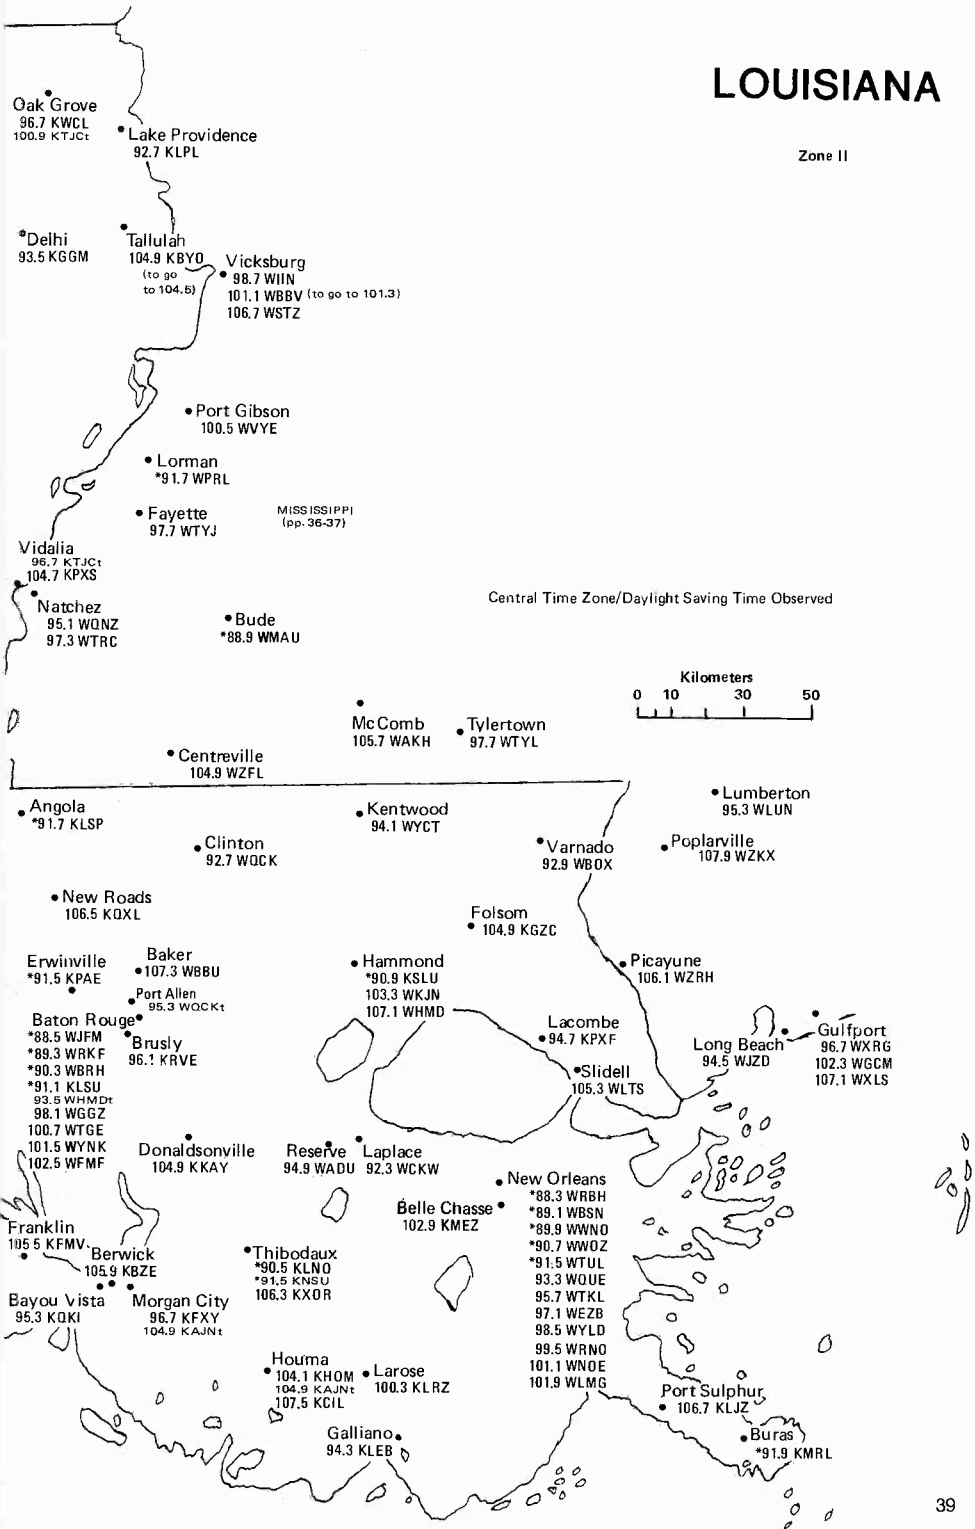

ALABAMA (pp. 34-35)

Wiggins • 97.9 WUSD
Lucedale • 106.9 WRBE
See South MS Map*

LOUISIANA

Zone II

ARKANSAS

TENNESSEE

WEST KENTUCKY

KENTUCKY