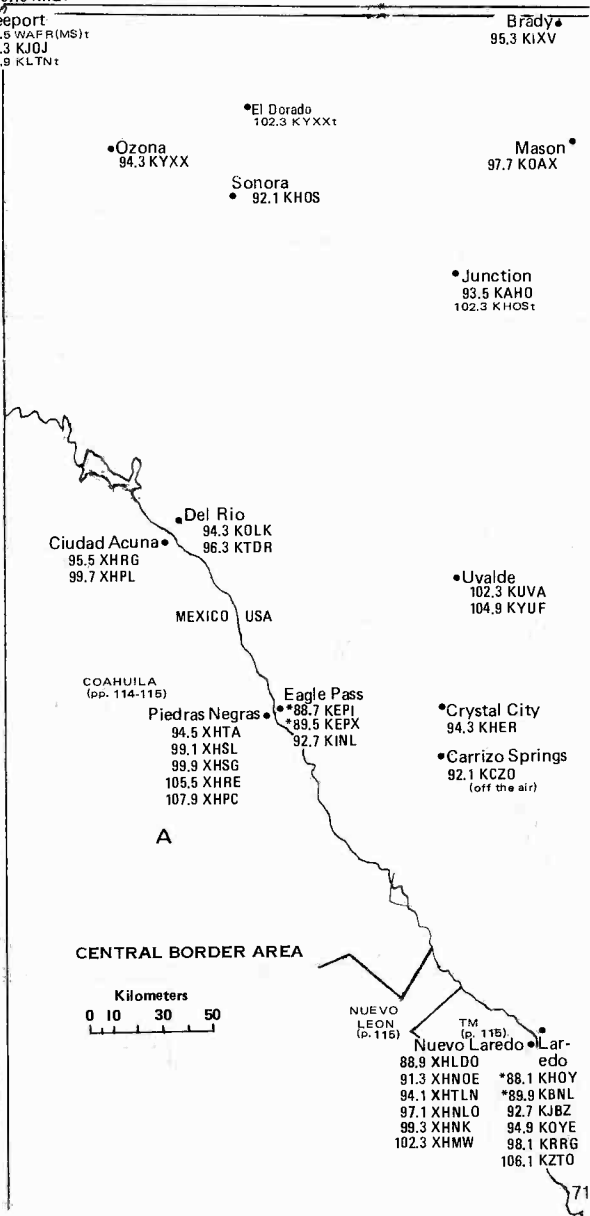

TEXAS

[South portion—remainder of Texas is on preceding and following plates]

Central Time Zone—Daylight Saving Time observed

Zone II

- Sealy 92.1 KULMt
- Houston 88.7 KUHF
- Sugar Land 90.1 KPFT
- Rosenberg 90.9 KTSU
- 104.9 KMPQ
- 93.7 KTRU
- 94.5 KLDE
- 95.7 KIKK
- 96.5 KHMx
- 97.9 KBXX
- 99.1 KODA
- 100.3 KILT
- 101.1 KLLO
- 102.1 KMJQ
- 102.9 KQUE
- 104.1 KRBE
- 105.7 KHCB
- Baytown 104.9 KLTNT
- Pasadena 88.1 KFTG
- 92.9 KKBQ
- Seabrook 92.1 KRTS
- Alvin 89.7 KACC
- La Marque
- Santa Fe 90.5 KJIC
- Crystal Beach 101.5 KTKX
- Galveston 91.1 KTXBt
- 104.9 KLTNT
- 104.9 KRTX
- 106.5 KQKQ
- Lake Jackson 91.1 KAEW
- 107.5 KRQT
- Freeport 89.5 WAFR(MS)t
- 103.3 KJOJ
- 104.9 KLTNT
- Brady 95.3 KIXV

- Bay City 101.7 KXGJ
- 102.5 KMKS
- 104.9 KLTNT

- Point Comfort 94.1 KAJI

- El Dorado 102.3 KYXXt
- Ozona 94.3 KYXX
- Sonora 92.1 KHOS
- Mason 97.7 KOAX
- Junction 93.5 KAHO
- 102.3 KHOS t