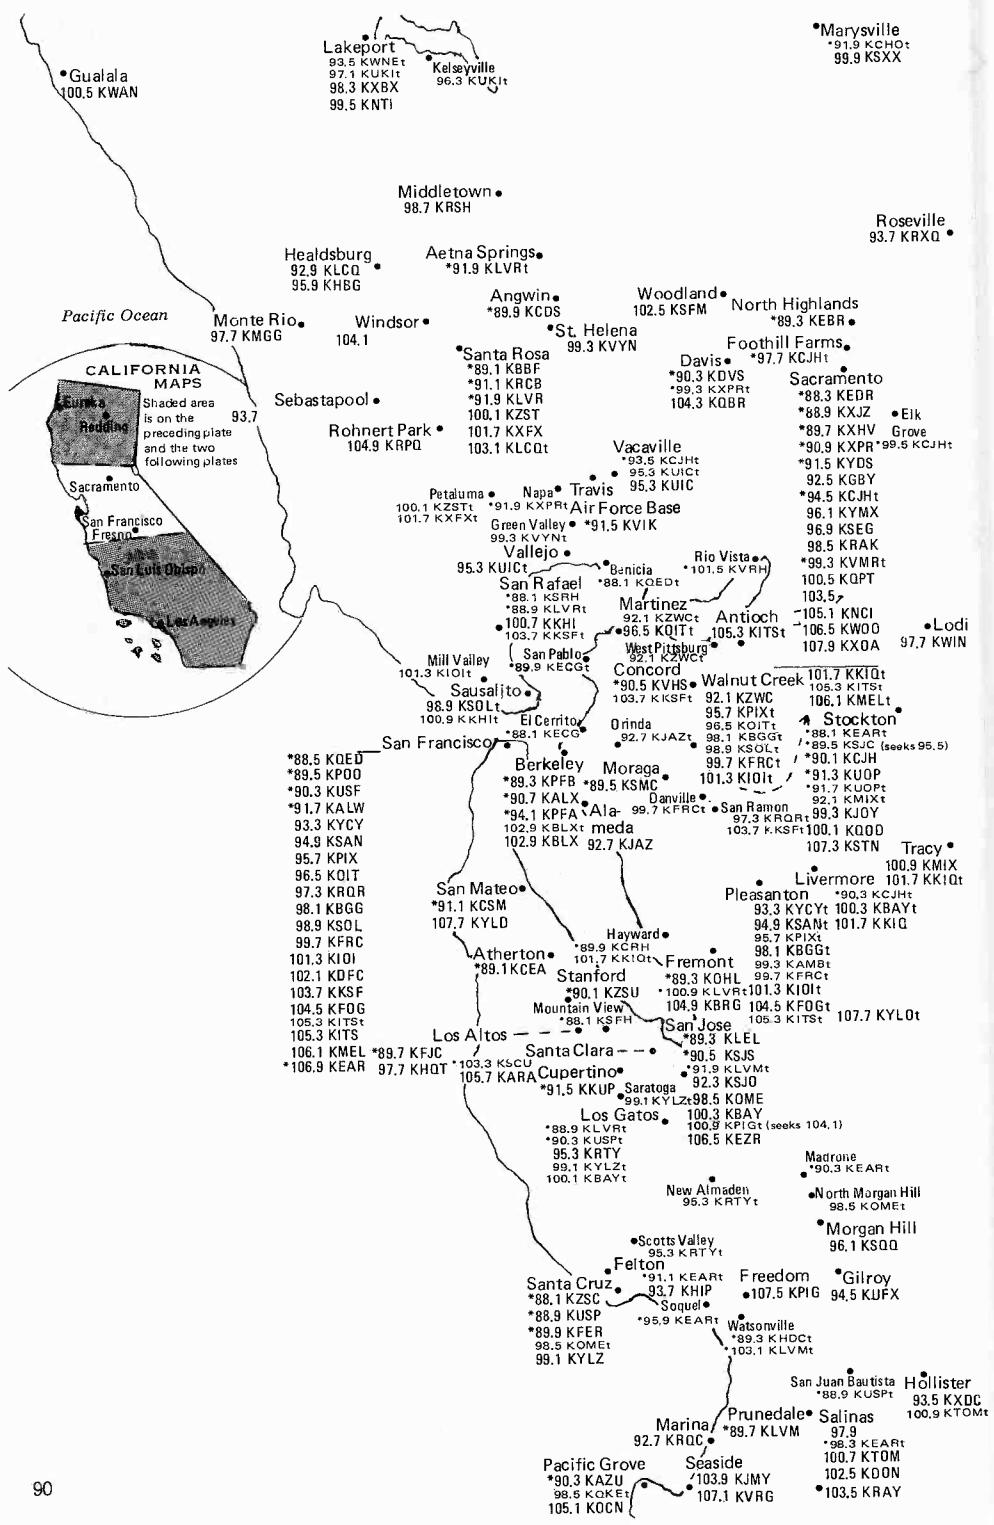

Gualala
100.5 KWAN

Lakeport
93.5 KWNET
97.1 KUKIt
98.3 KBX
99.5 KNTI

Marysville
*91.9 KCHOt
99.9 KSXX

Middletown
98.7 KRSH

Healdsburg
92.9 KLCQ
95.9 KH6G

Aetna Springs
*91.9 KLVRI

Roseville
93.7 KRXQ

Monte Rio
97.7 KMGG

Windsor
104.1

Angwin
*89.9 KCOS

Woodland
102.5 KSFM

North Highlands
*89.3 KEBR

Pacific Ocean