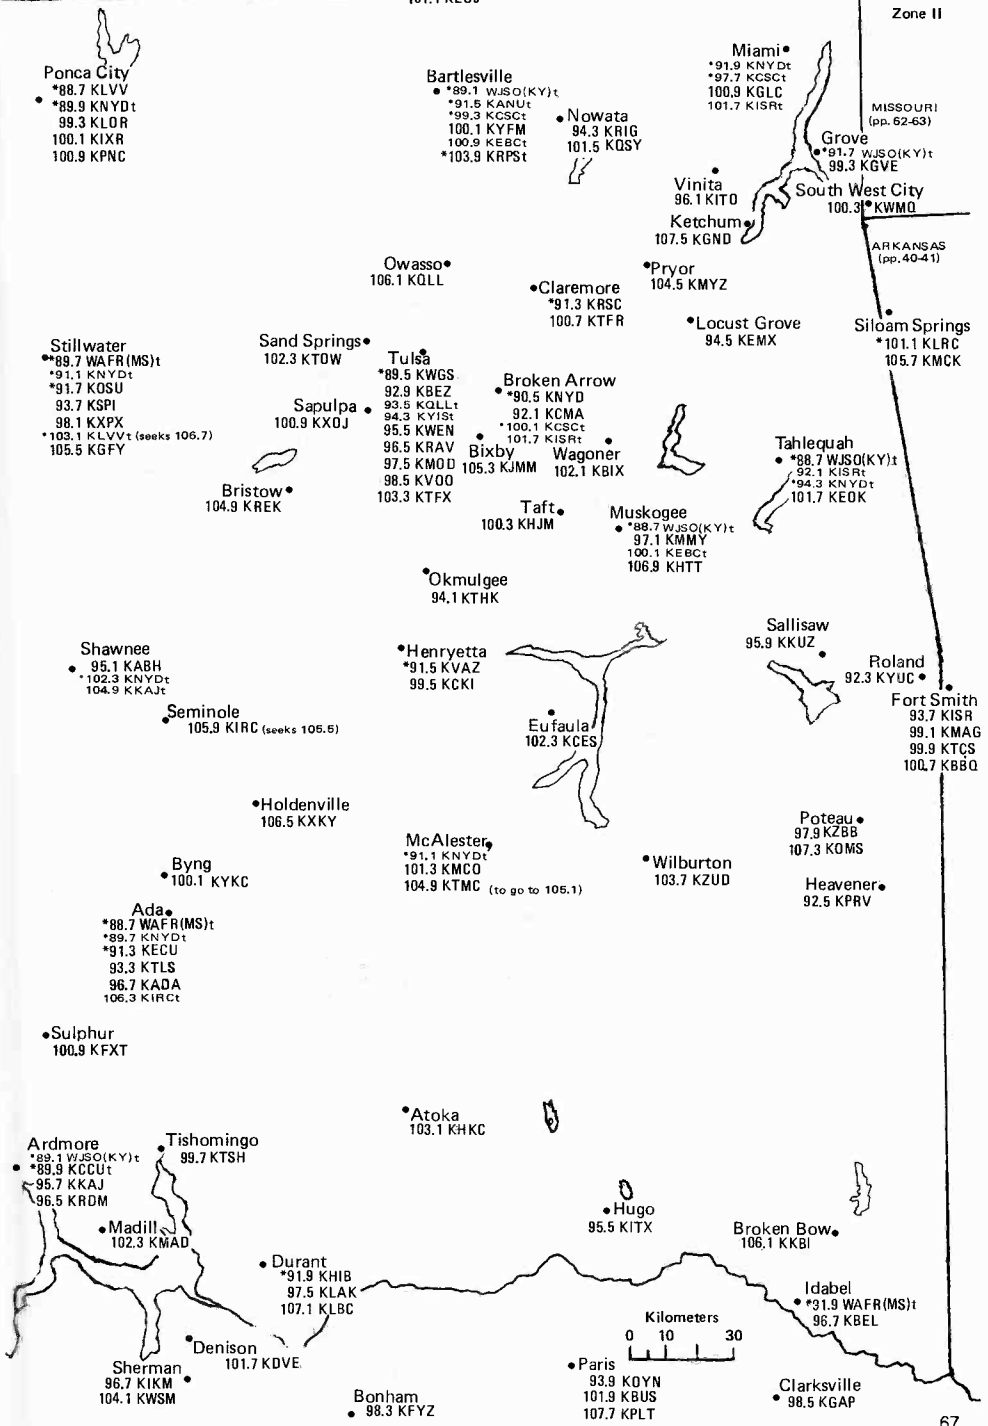

Arkansas City 102.5 KAEC
106.5 KYQQ

Central Time Zone/Daylight Saving Time
observed

Caney 101.1 KEUJ

Coffeyville 98.9 KUSN

OKLAHOMA

Zone II