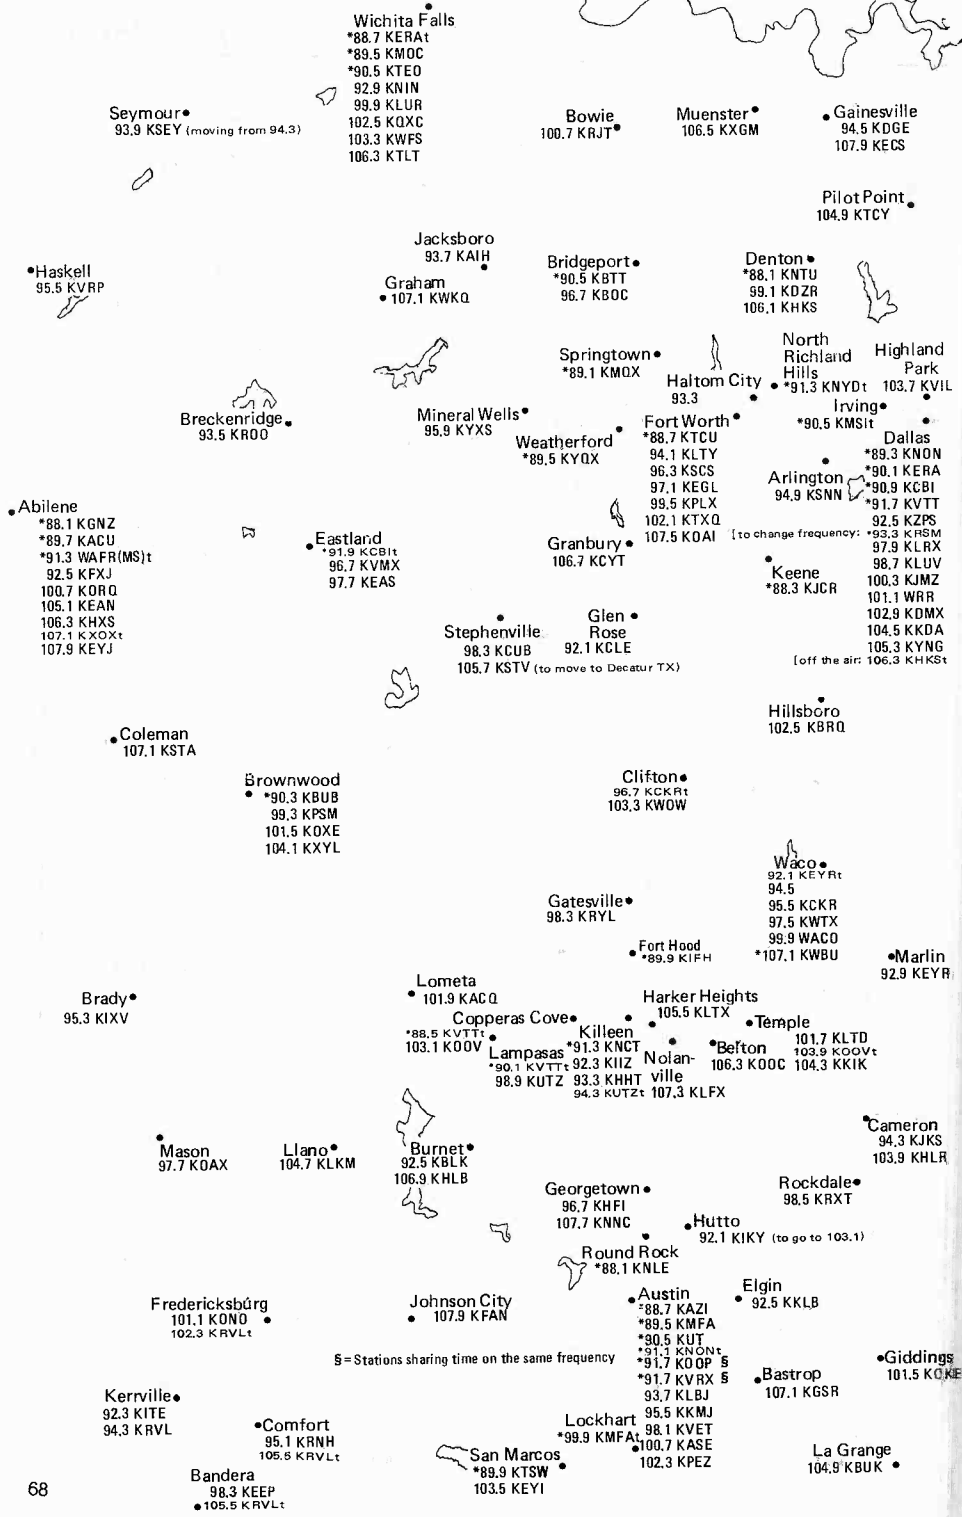

S = Stations sharing time on the same frequency