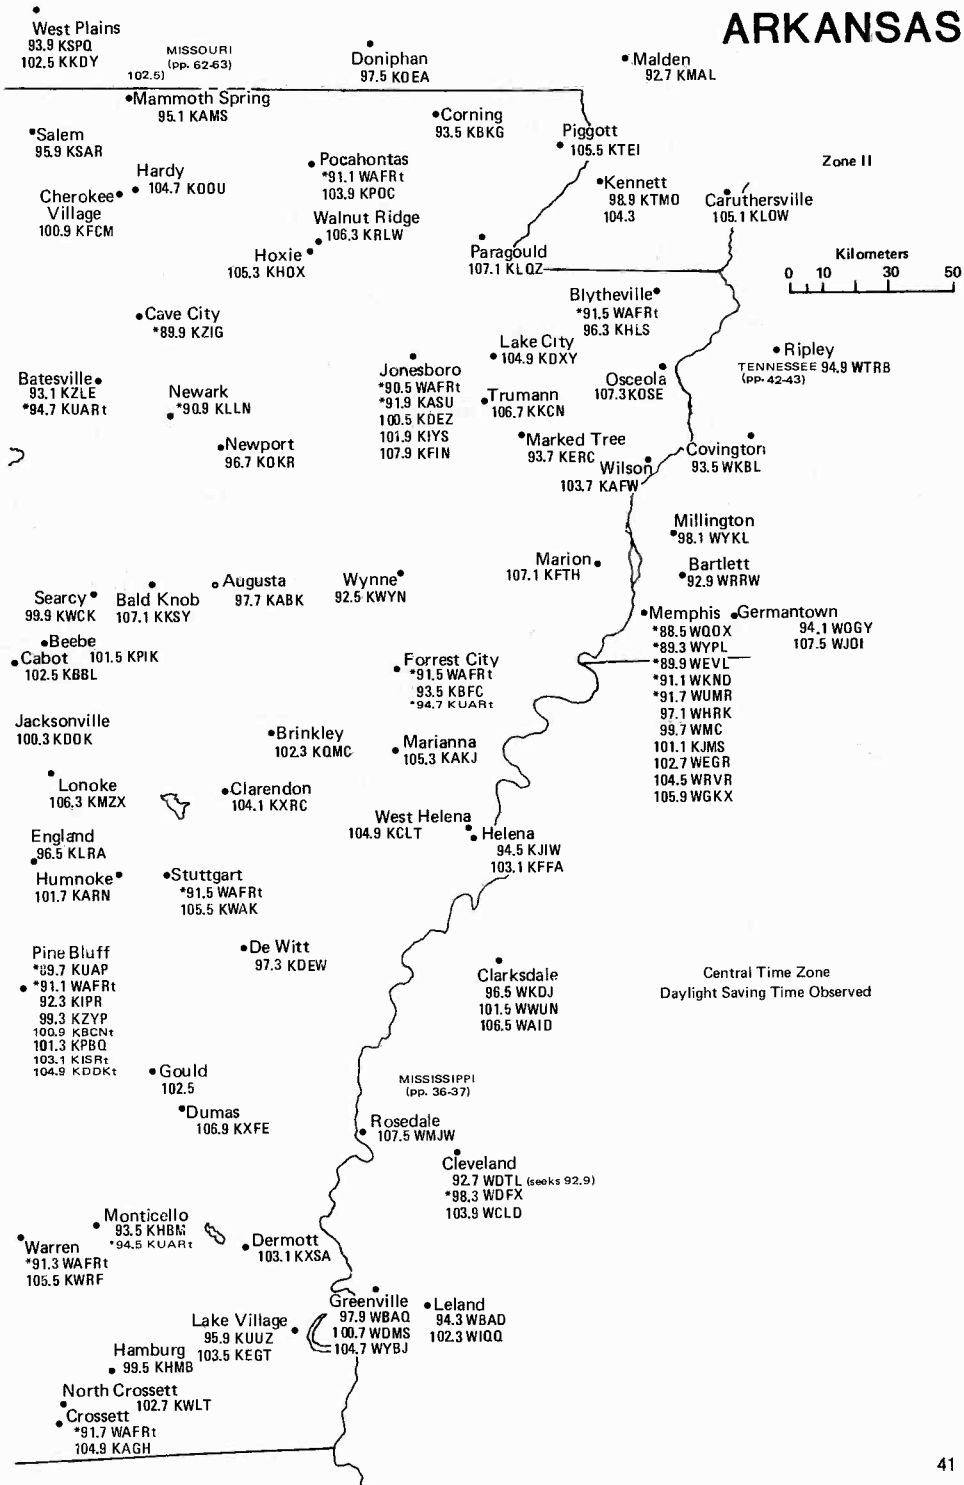

ALABAMA (pp. 34-35)

Wiggins • 97.9 WUSD
Lucedale • 106.9 WRBE
See South MS Map*

LOUISIANA

Zone II

ARKANSAS

TENNESSEE

WEST KENTUCKY

KENTUCKY