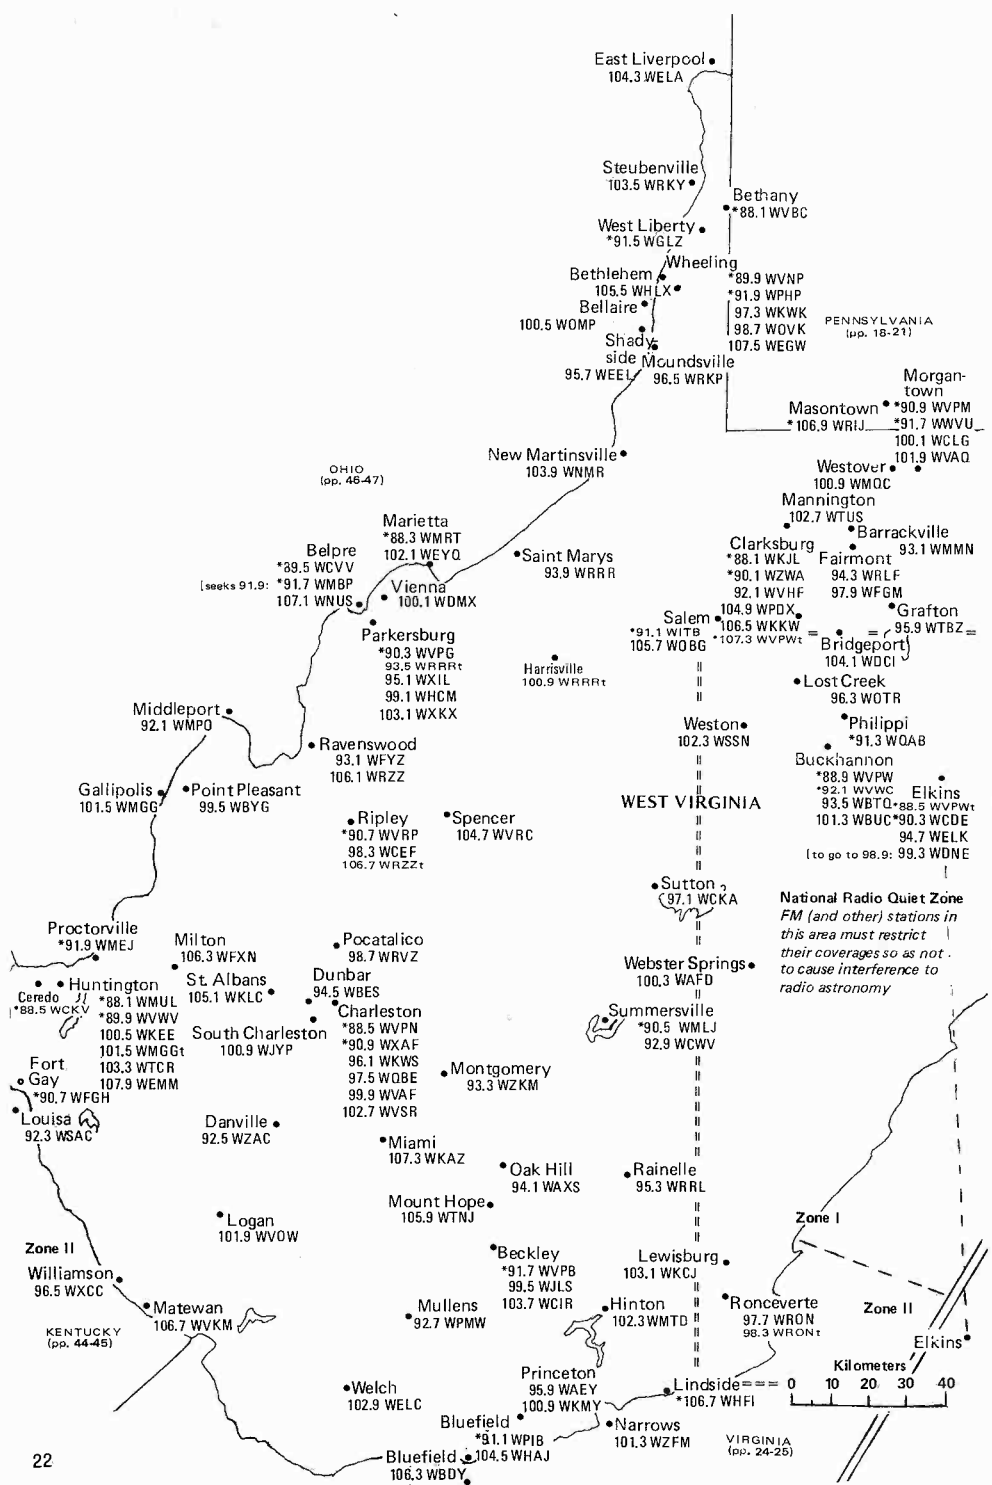

PENNSYLVANIA
(pp. 18-21)

OHIO
(pp. 46-47)

KENTUCKY
(pp. 44-45)

VIRGINIA
(pp. 24-25)

National Radio Quiet Zone
FM (and other) stations in this area must restrict their coverages so as not to cause interference to radio astronomy