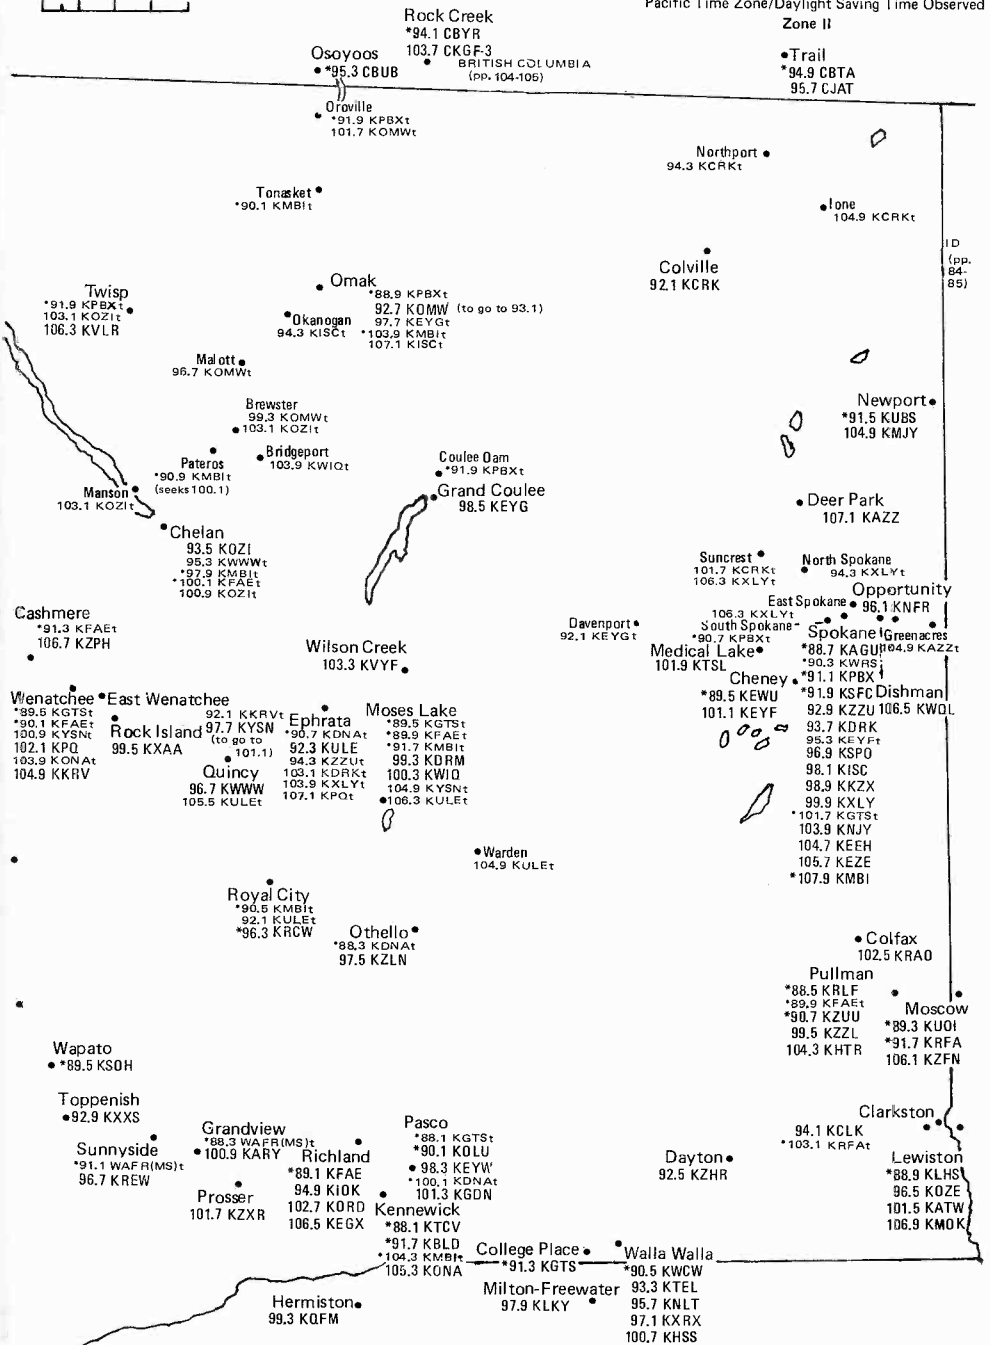

WASHINGTON

Pacific Time Zone/Daylight Saving Time Observed
Zone II

ID (pp. 84-85)