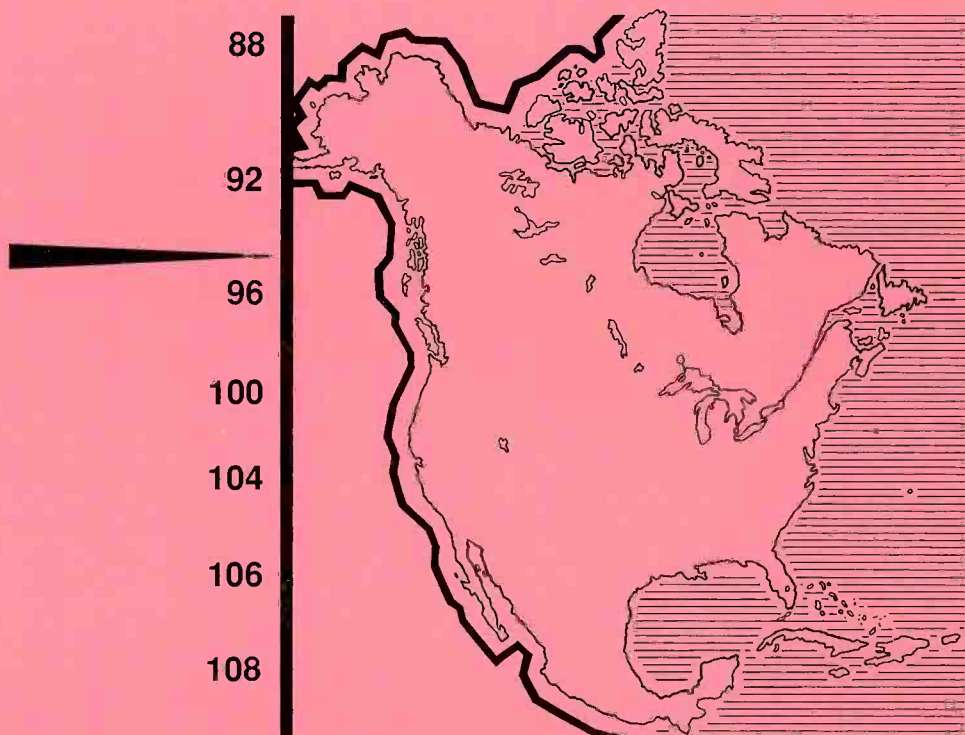

16th Edition

FM ATLAS

By Bruce F. Elving

*A guide for travelers,
hi-fi listeners, media people
and hobbyists*