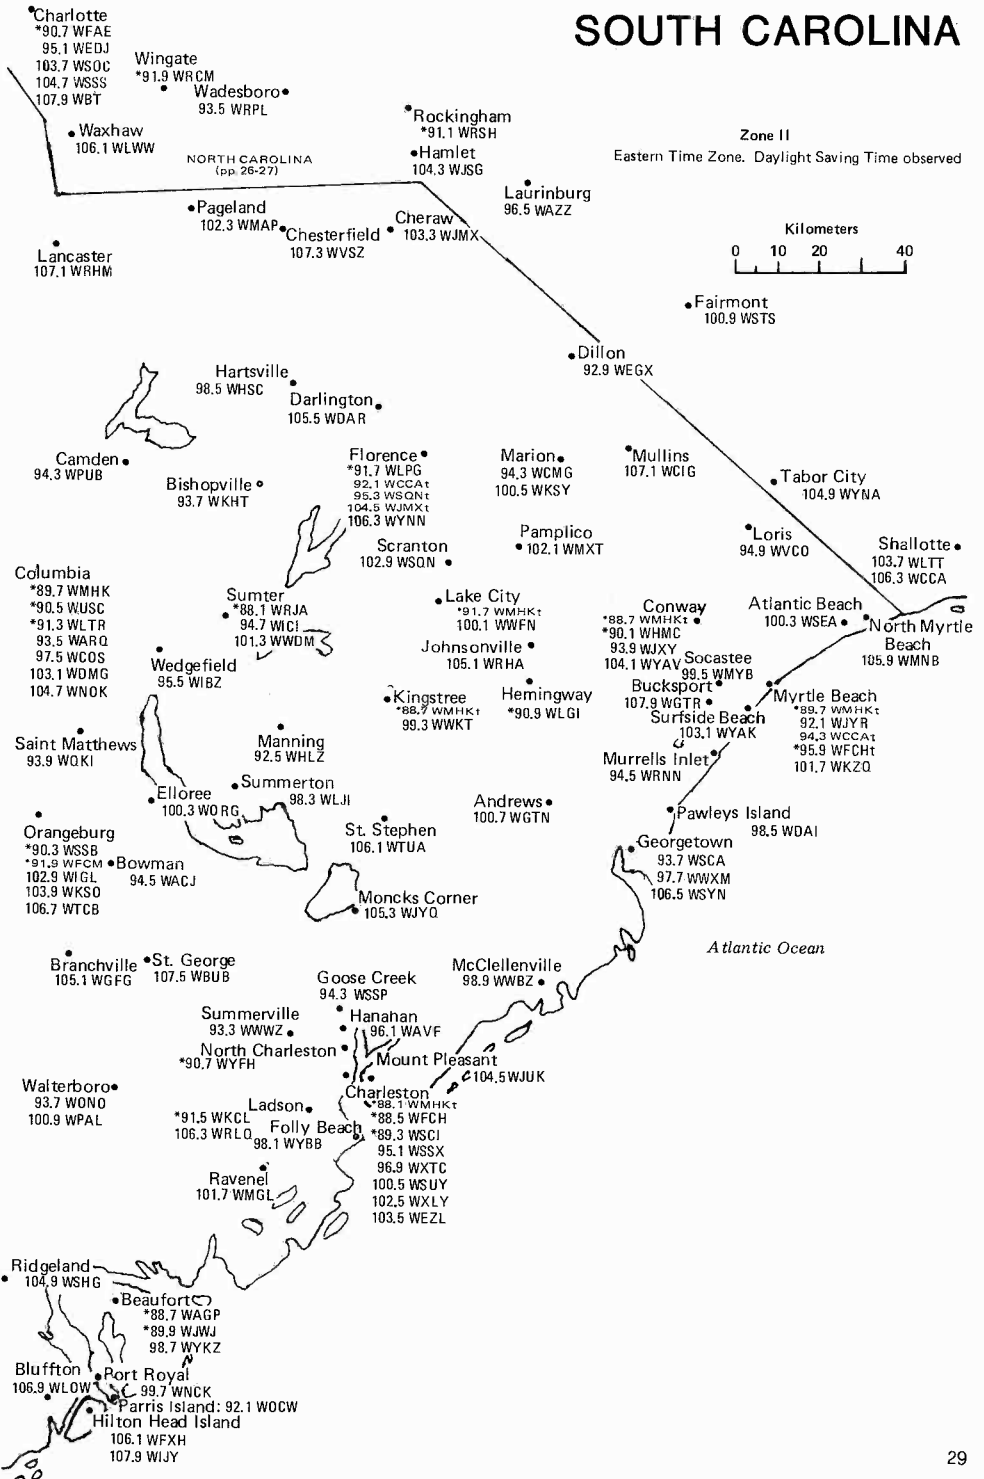

SOUTH CAROLINA

GEORGIA

Eastern Time Zone/Daylight Saving Time Observed

Zone II

See Southmost GA Map

SOUTH FLORIDA

Same scale as main map

FLORIDA