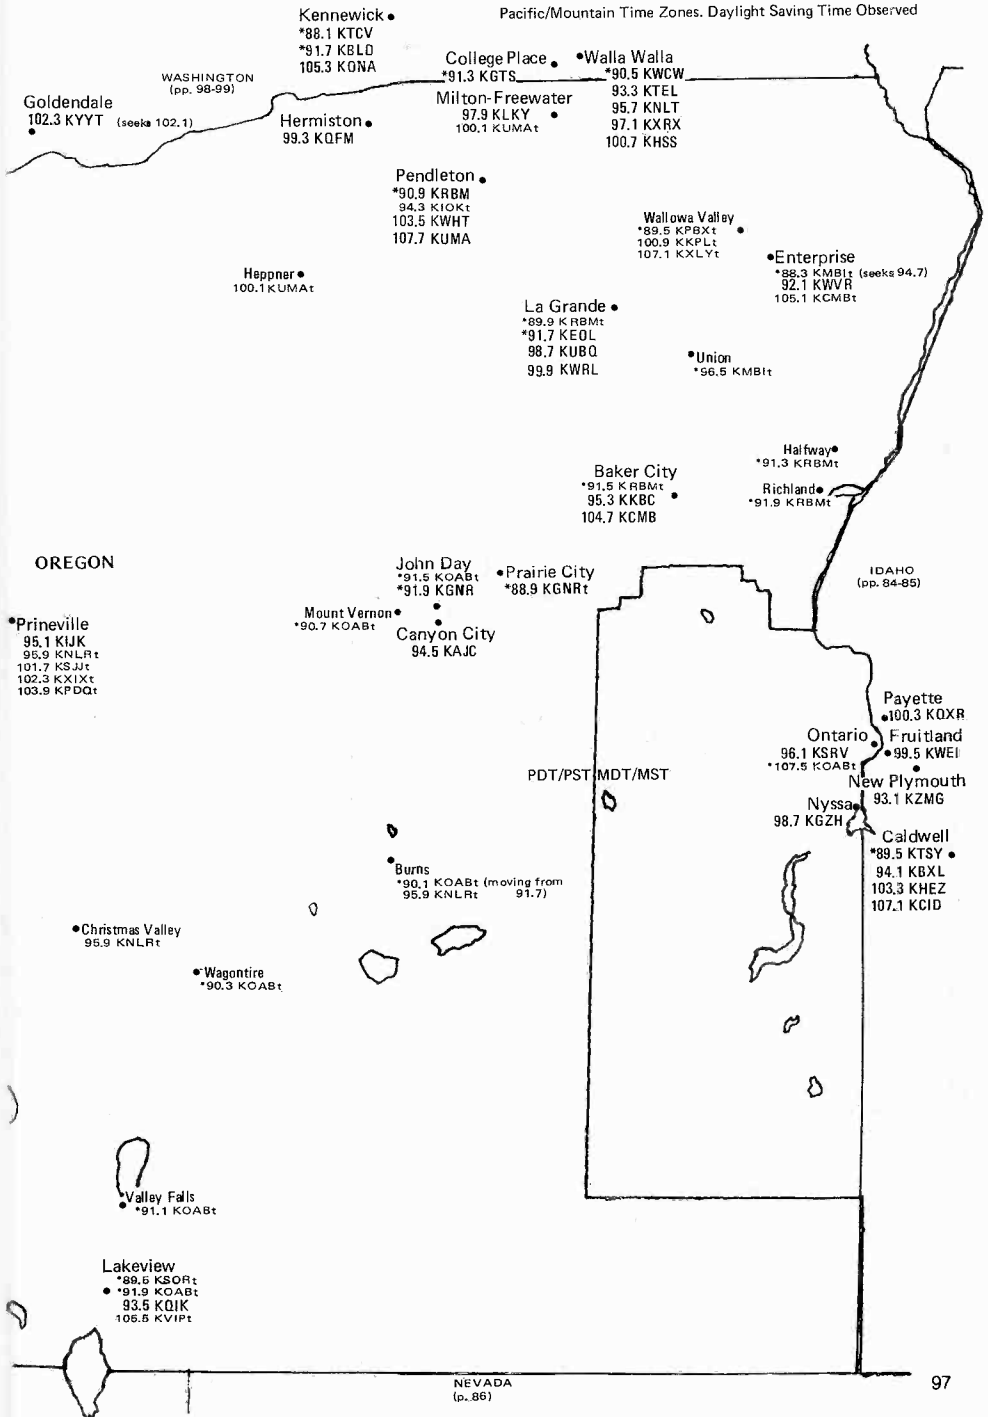

OREGON

Pacific/Mountain Time Zones. Daylight Saving Time Observed

Goldendale
102.3 KYYT (seeks 102.1)

WASHINGTON
(pp. 98-99)

Kennewick •
*88.1 KTCV
*91.7 KBLD
105.3 KONA

College Place • *91.3 KGTS
Milton-Freewater
97.9 KLKY
100.1 KUMAt

Walla Walla • *90.5 KWCV
93.3 KTEL
95.7 KNLT
97.1 KXRK
100.7 KHSS

Hermiston •
99.3 KQFM

Pendleton •
*90.9 KRBM
94.3 KJOKt
103.5 KWHT
107.7 KUMA

Walla Walla Valley •
*89.5 KPBXt
100.9 KKPLt
107.1 KXLYt

Happner •
100.1 KUMAt

Enterprise •
*88.3 KMBIt (seeks 94.7)
92.1 KWVR
105.1 KMBIt

La Grande •
*89.9 KRBMt
*91.7 KEOL
98.7 KUBQ
99.9 KWRL

Union •
*96.5 KMBIt

Halfway •
*91.3 KRBMt

Baker City •
*91.5 KRBMt
95.3 KKBC
104.7 KCMB

Richland •
*91.9 KRBMt

OREGON

Prineville
95.1 KIJK
95.9 KNLRT
101.7 KSJt
102.3 KXIXt
103.9 KPDA

John Day •
*91.5 KOABt
*91.9 KGNR

Prairie City •
*88.9 KGNRt

IDAHO
(pp. 84-85)

Mount Vernon •
*90.7 KOABt

Canyon City
94.5 KAJC

PDT/PST MDT/MST

Payette •
100.3 KOXR

Ontario •
96.1 KSRV
*107.5 KOABt

Fruitland •
99.5 KWEI

Nyssa •
98.7 KGZH

New Plymouth
93.1 KZMG

Burns •
*90.1 KOABt (moving from
95.9 KNLRT 91.7)

Caldwell •
*89.5 KTSY •
94.1 KBXL
103.3 KHEZ
107.1 KCID

Christmas Valley
95.9 KNLRT

Wagontire •
*90.3 KOABt

Valley Falls
*91.1 KOABt

Lakeview
*80.5 KSORt
*91.9 KOABt
93.5 KQIK
106.5 KVIPT

NEVADA
(p. 86)