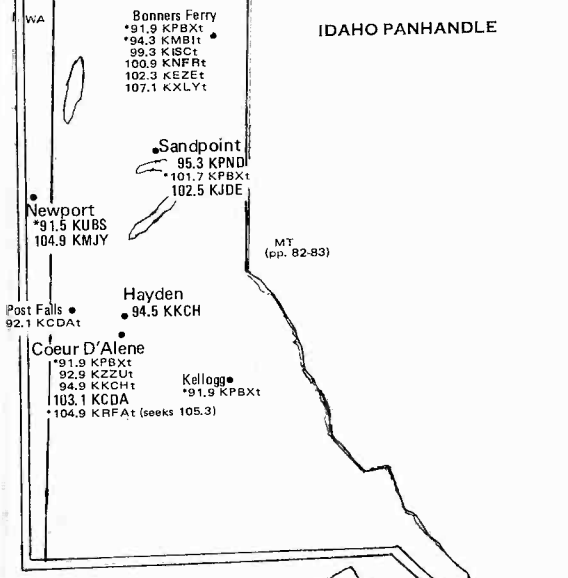

PDT/PST MDT/MST BC CANADA (pp. 104-105) USA

IDAHO

Mountain/Pacific Time Zones. Daylight Saving observed.
Zone II

IDAHO PANHANDLE

WYOMING (pp. 80-81)

UTAH (pp. 86-87)