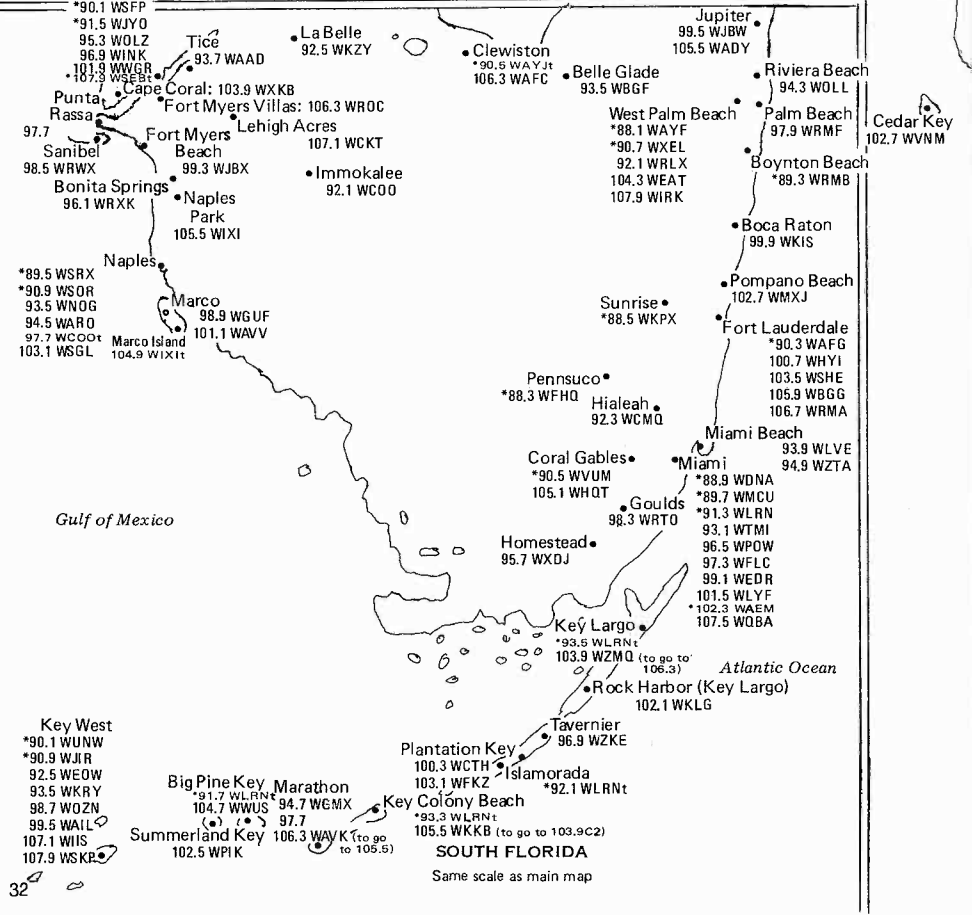

SOUTH CAROLINA

GEORGIA

Eastern Time Zone/Daylight Saving Time Observed

Zone II

See Southmost GA Map

SOUTH FLORIDA

Same scale as main map

FLORIDA