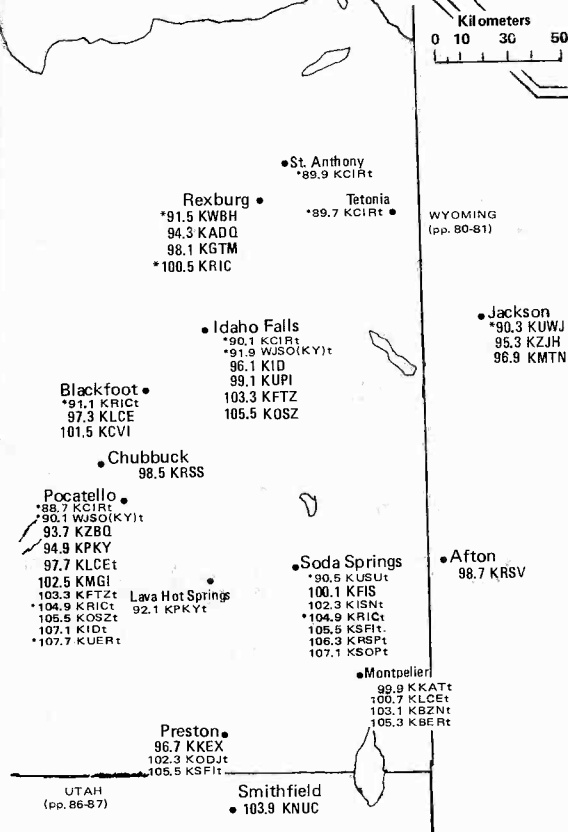

PDT/PST MDT/MST BC CANADA (pp. 104-105) USA

IDAHO

Mountain/Pacific Time Zones. Daylight Saving observed.
Zone II

IDAHO PANHANDLE

WYOMING (pp. 80-81)

UTAH (pp. 86-87)