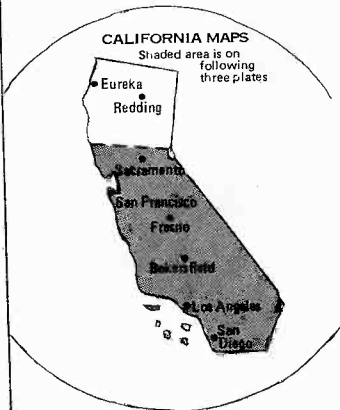

CALIFORNIA

[Northernmost portion—the remainder of California is on the following three plates]

Pacific Time Zone—Daylight Saving Time observed

CALIFORNIA MAPS
Shaded area is on following three plates

Tullake
96.5 KFLS

Alturas
94.5 KYAX (to go to 101.3)
100.9 KMTT
101.7 KVIPt
103.5 KUNRt

Bieber
91.1 KFPRt

Big Bend
91.3 KSORt
107.1 KALFt

Nubieber
95.9 KVIPt

Burney
89.7 KNCA
90.5 KIBC
90.9 KSORt
91.9 KFPRt
102.3 KSHAt
103.1 KVIPt
104.9 KARZt
106.1 KARZ

Shingletown
105.3 KCFM

Mineral
90.7 KFPRt

Susanville
89.1 KAWZ(ID)t
90.7 KFPRt
91.9 KUNRt (seeks to carry KCHO)
93.3 KJDX
96.3 KKLC
97.7 KVIPt
98.5 KCMTt

Johnstonville
89.9 KNIS

Honey Lake
91.9 KUNRt

Quincy
90.5 KNISt
92.1 KJDXt
95.9 KNLF
100.3 KSPY
102.1 KQNC

Magalia
88.3 KLVC

Paradise
96.7 KZZP
103.5 KHSLt

Richvale
98.3 KHAPt
(seeks 90.5)

Oroville
97.7 KEWE

South Oroville
104.9 KYIX

Oregon City
95.9 KHSLt

Yuba City
103.9 KXCL
107.5 KPPLt

Marysville
91.9 KCHOt
99.9 KSXX

Nevada City
89.5 KVMR
Grass Valley
94.3 KNCO
99.3 KJFA

Carnelian Bay
103.7 KODS
Tahoe City
90.5 KXKB
96.5 KRZQ

Kings Beach
107.7 KBCH

Incline Village
100.1 KZAK

Reno
88.7 KUNR
92.9 KZSR
95.5 KNEV
101.7 KRNV
104.5 KHIT
105.7 KOZZ
106.9 KRNO

NEVADA (p. 86)

Zone II

Homewood
102.3 KGLEt