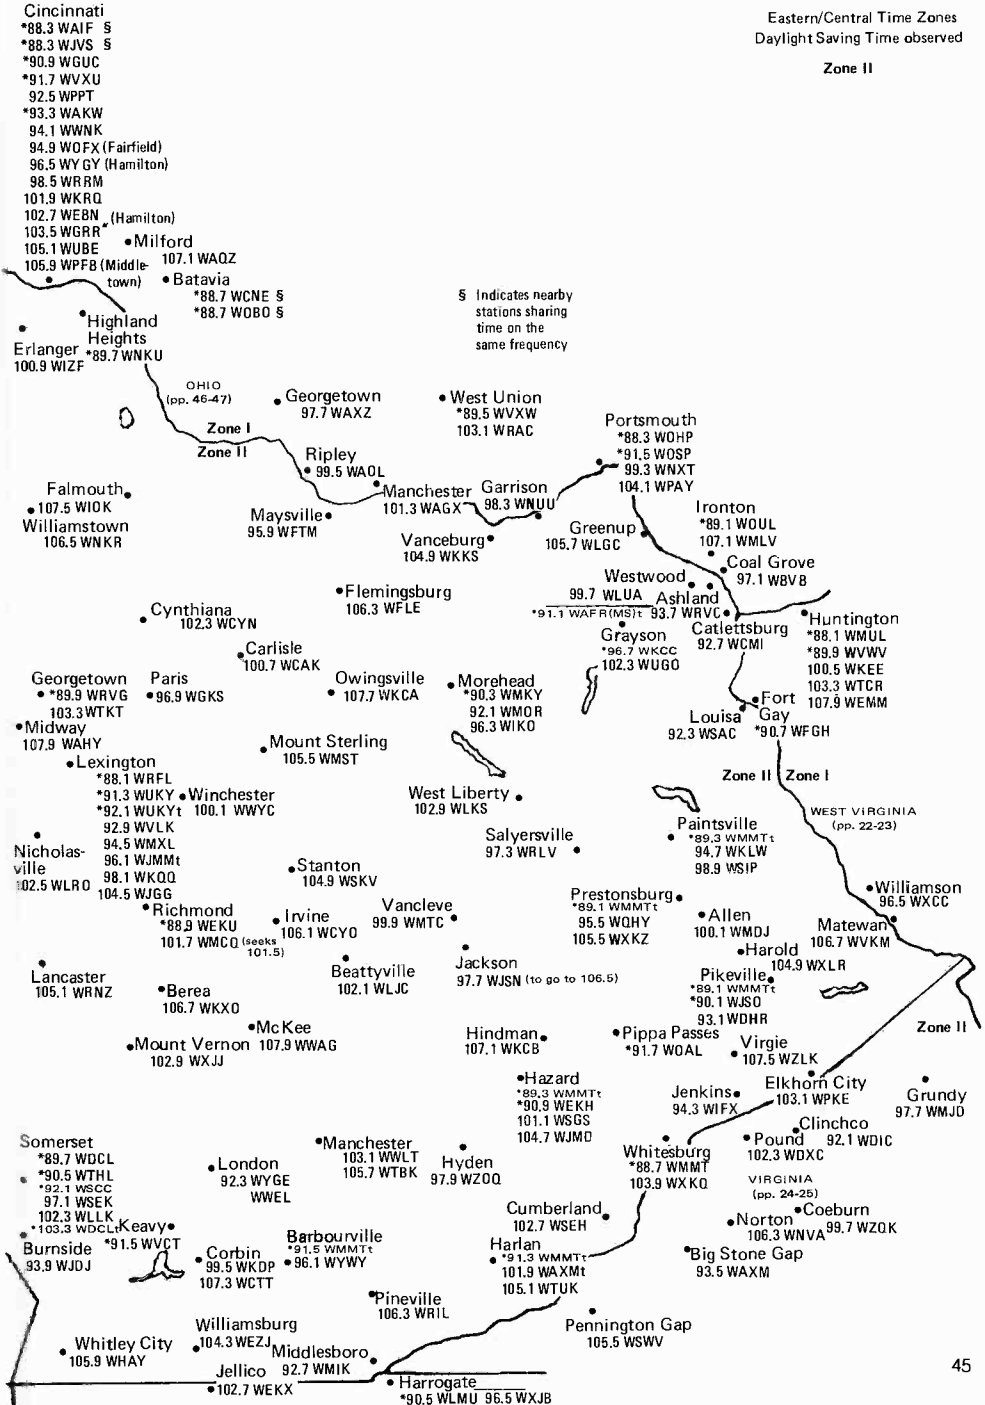

KENTUCKY

Eastern/Central Time Zones
Daylight Saving Time observed

Zone II