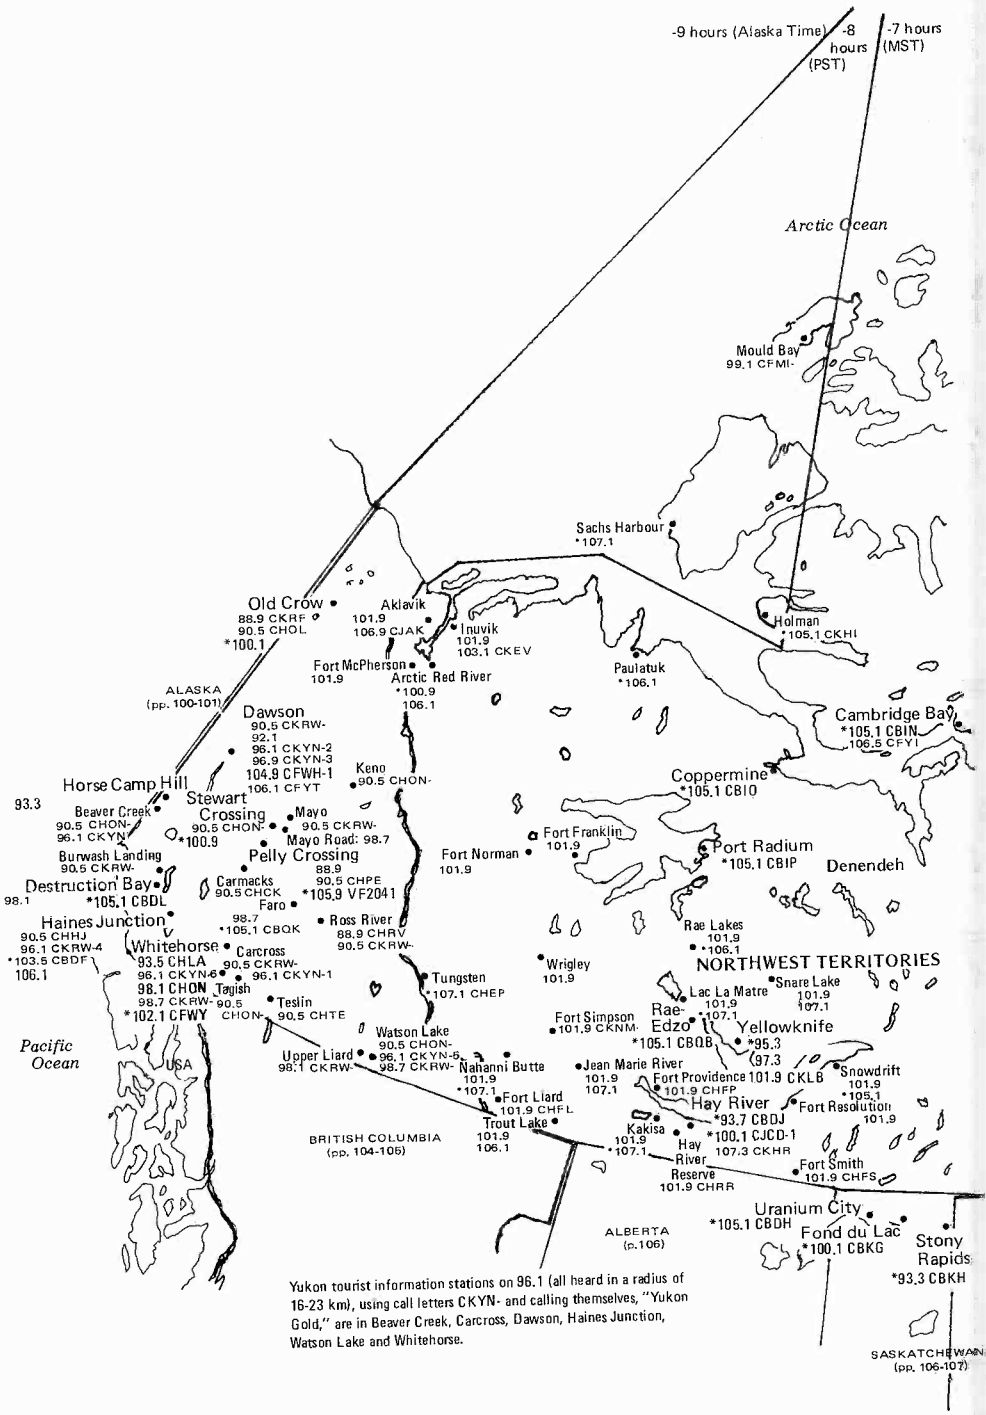

-9 hours (Alaska Time) -8 hours (PST) -7 hours (MST)

Yukon tourist information stations on 96.1 (all heard in a radius of 16-23 km), using call letters CKYN- and calling themselves, "Yukon Gold," are in Beaver Creek, Carcross, Dawson, Haines Junction, Watson Lake and Whitehorse.