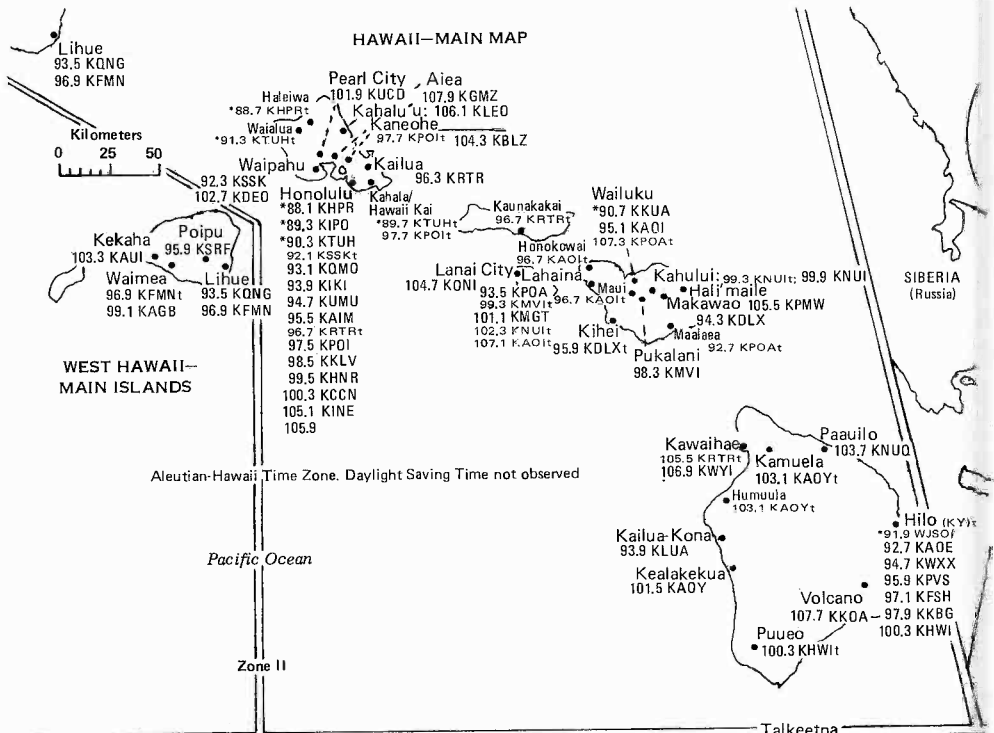

HAWAII—MAIN MAP