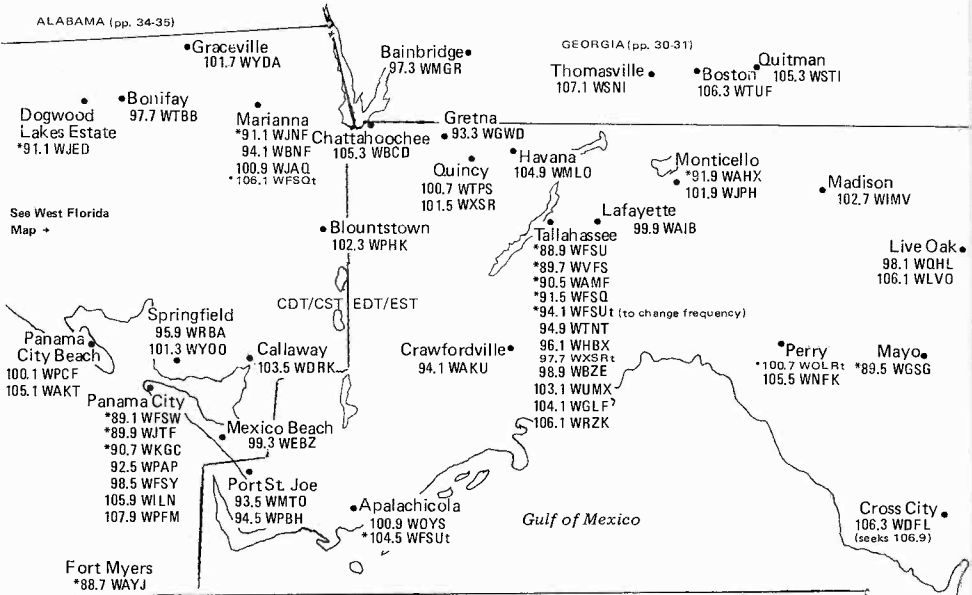

SOUTH CAROLINA

GEORGIA

Eastern Time Zone/Daylight Saving Time Observed

Zone II

See Southmost GA Map

SOUTH FLORIDA

Same scale as main map

FLORIDA