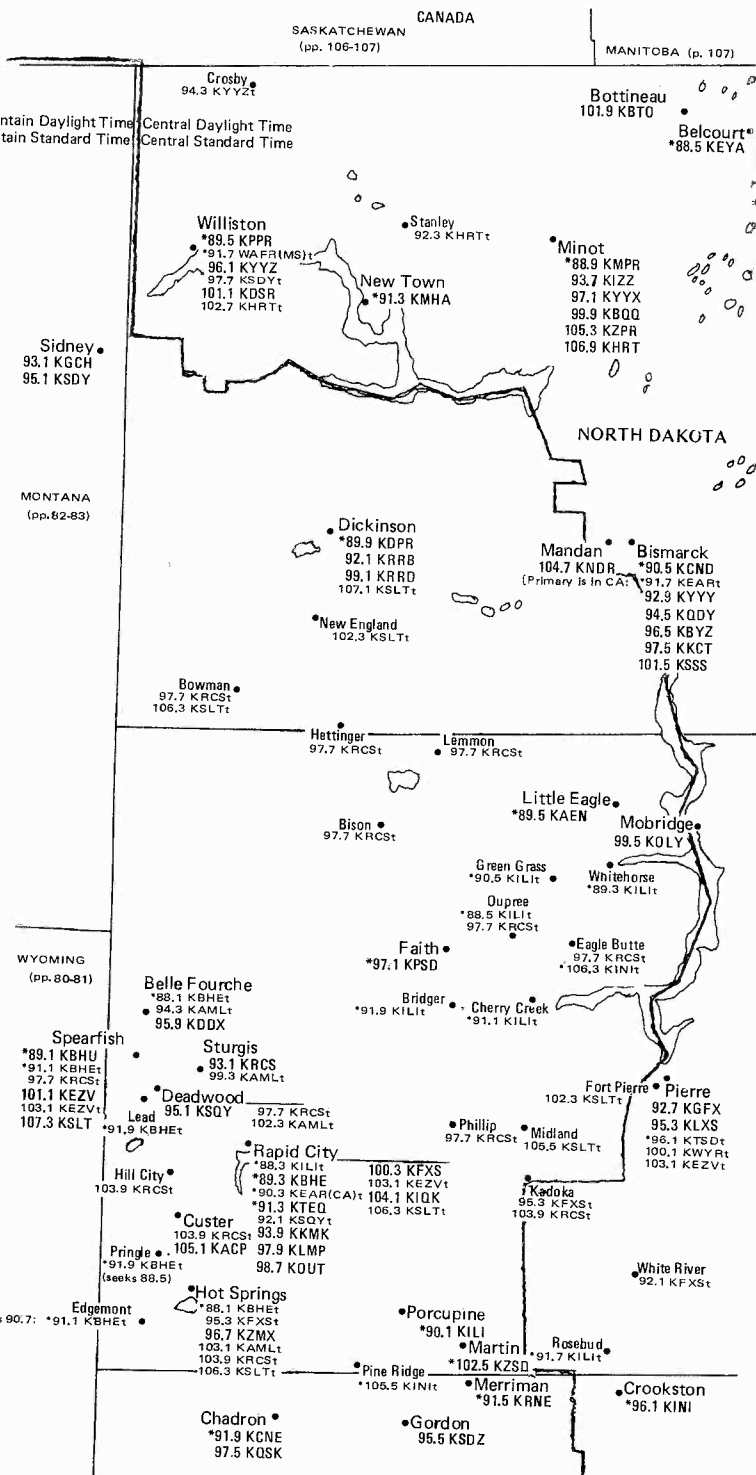

WISCONSIN

MINNESOTA

See North Central MN Map

See Northeast MN Map

Mountain Daylight Time Central Daylight Time
Mountain Standard Time Central Standard Time

NORTH DAKOTA SOUTH DAKOTA

Central/Mountain Time Zones
Daylight Saving Time Observed