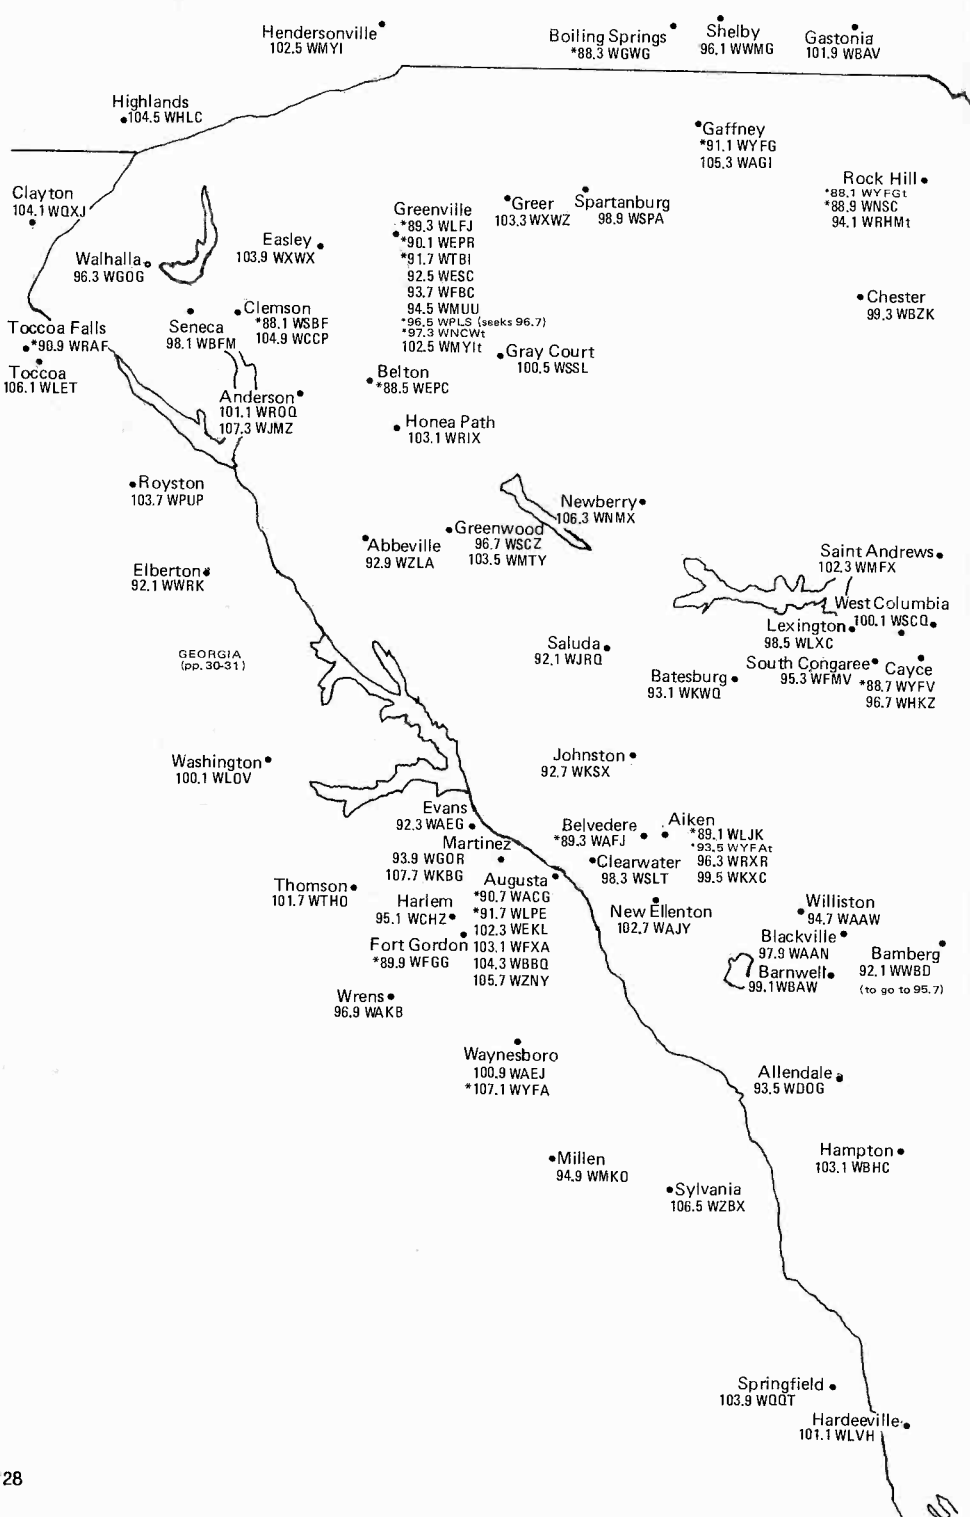

Hendersonville
102.5 WMYI

Boiling Springs
*88.3 WGWG

Shelby
96.1 WWMG
105.3 WAGI

Gastonia
101.9 WBVA

Highlands
104.5 WHLC

Clayton
104.1 WQXJ

Walhalla
96.3 WGOG

Easley
103.9 WXWX

Greer
103.3 WXWZ

Spartanburg
98.9 WSPA

Rock Hill
*88.1 WYFGt
*88.9 WNSC
94.1 WRHMt

Chester
99.3 WBZK

Toccoa Falls
*90.9 WRAF

Seneca
98.1 WBFM

Clemson
*88.1 WSBF
104.9 WCCP

Gray Court
100.5 WSSL

Belton
*88.5 WEPC

Honea Path
103.1 WRIX

Toccoa
106.1 WLET

Royston
103.7 WPUP

Newberry
106.3 WNMX

Abbeville
92.9 WZLA

Greenwood
96.7 WSCZ
103.5 WMTY

Saint Andrews
102.3 WMFX

Elberton
92.1 WWRK

Saluda
92.1 WJRQ

West Columbia
100.1 WSCQ

GEORGIA
(pp. 30-31)

Batesburg
93.1 WKWQ

Lexington
98.5 WLXC

Washington
100.1 WLOV

Johnston
92.7 WKSX

South Congaree
95.3 WFMW

Cayce
*88.7 WYFV
96.7 WHKZ

Evans
92.3 WAEG

Belvedere
*89.3 WAFJ

Thomson
101.7 WTHO

Martinez
93.9 WGOR
107.7 WKBG

Clearwater
98.3 WSLT

New Ellenton
102.7 WAJY

Williston
94.7 WAAW

Harlem
95.1 WCHZ

Fort Gordon
*89.9 WFFG

Blackville
97.9 WAAN

Barnwell
99.1 WBVA

Bamberg
92.1 WWBD
(to go to 95.7)

Wrens
96.9 WAKB

Waynesboro
100.9 WAEJ
*107.1 WYFA

Allendale
93.5 WDOG

Millen
94.9 WMKO

Sylvania
106.5 WZBX

Hampton
103.1 WBHC

Springfield
103.9 WQDT

Hardeeville
101.1 WLHV