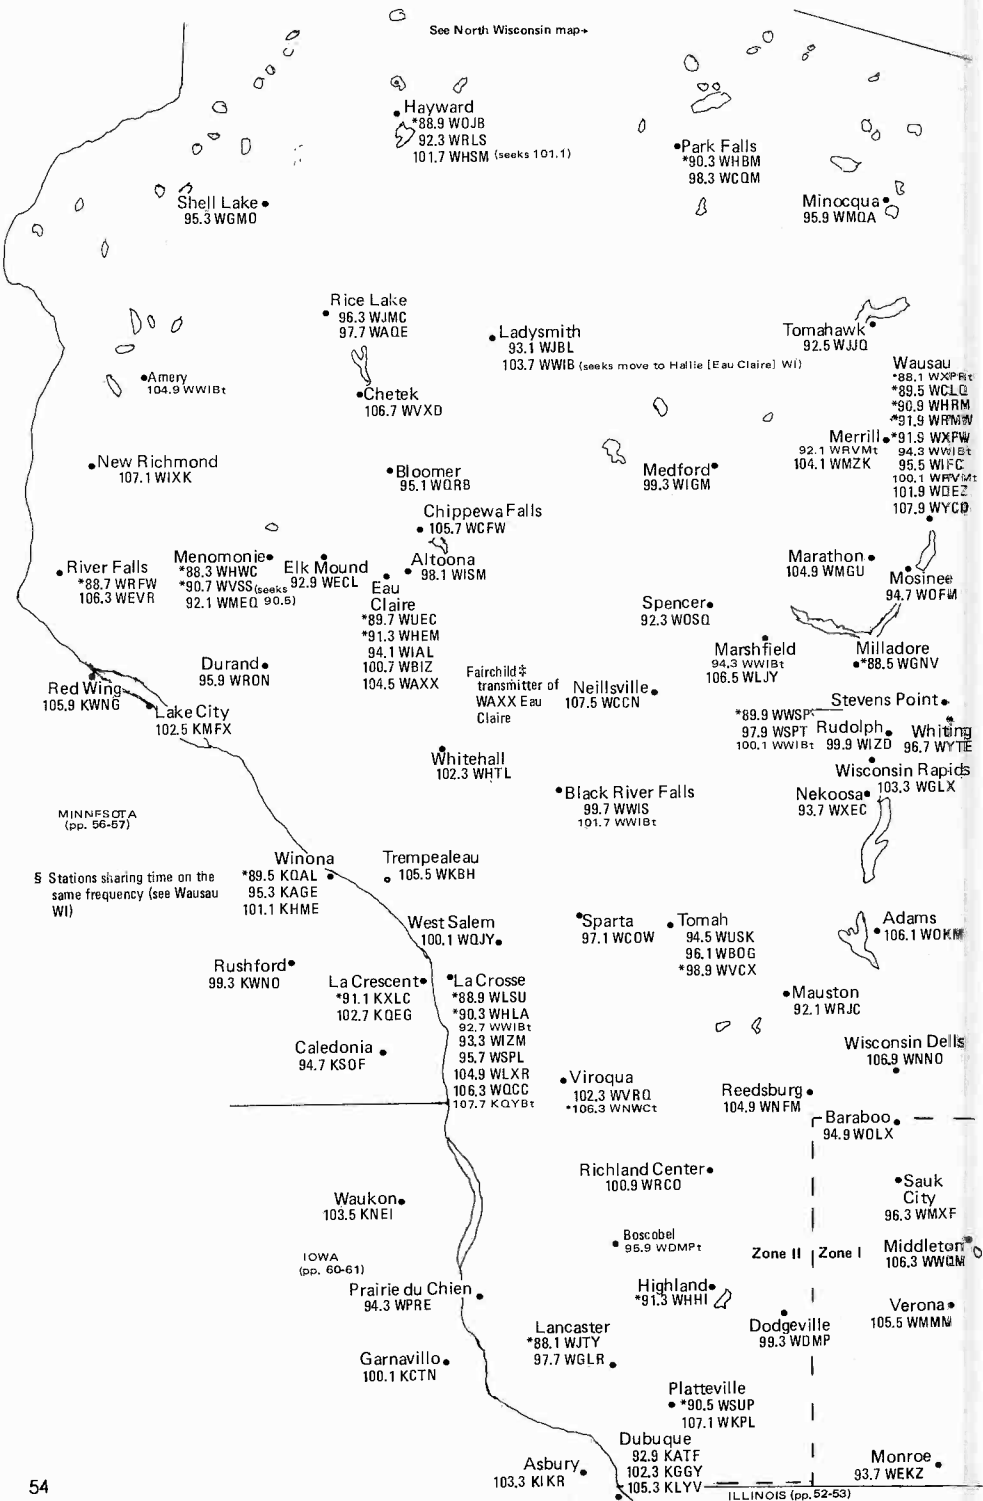

See North Wisconsin map→

Hayward
*88.9 WJOB
92.3 WRLS
101.7 WHSM (seeks 101.1)

Park Falls
*90.3 WHBM
98.3 WCQM

Minocqua
95.9 WMQA

Shell Lake
95.3 WGMD

Rice Lake
96.3 WJMC
97.7 WAQE

Tomahawk
92.5 WJJO

Ameny
104.9 WWIBt

Chetek
106.7 WVXD

Wausau
*88.1 WXP-Ft
*89.5 WCLQ
*90.9 WHRM
*91.9 WRN-W
*91.9 WXP-FW
94.3 WJIBt
95.5 WIFC
100.1 WFPV-Ft
101.9 WDEZ
107.9 WYCD

New Richmond
107.1 WIXK

Bloomer
95.1 WGRB

Medford
99.3 WIGM

Merrill
92.1 WRV-Mt
104.1 WMZK

River Falls
*88.7 WRFW
106.3 WEVR

Elk Mound
92.9 WECL

Altoona
98.1 WISM

Marathon
104.9 WMGU

Mosinee
94.7 WOFM

Durand
95.9 WRON

Spencer
92.3 WOSQ

Marshfield
94.3 WWIBt
106.5 WLJY

Red Wing
105.9 KWNG

Lake City
102.5 KMFX

Whitehall
102.3 WHTL

*89.9 WWSF
97.9 WSPT
100.1 WWIBt

Rudolph
99.9 WIZD

Whiting
96.7 WYTE

Wisconsin Rapids
103.3 WGLX

MINNESOTA
(pp. 56-57)

5 Stations sharing time on the same frequency (see Wausau WI)

Winona
*89.5 KQAL
95.3 KAGE
101.1 KHME

Trempealeau
100.1 WQJY

Black River Falls
89.7 WWIS
101.7 WWIBt

Adams
*106.1 WOK-FM

Rushford
99.3 KWNO

La Crescent
*91.1 KXLC
102.7 KQEG

Sparta
97.1 WCOW

Tomah
94.5 WUSK
96.1 WBOG
*98.9 WVXC

Mauston
92.1 WRJC

Caledonia
94.7 KSOF

West Salem
100.1 WQJY

Viroqua
102.3 WVRQ
*106.3 WNWct

Reedsburg
104.9 WNFM

Wisconsin Dells
106.9 WNNO

Waukon
103.5 KNEI

Richland Center
100.9 WRCD

Baraboo
94.9 WOLX

Prairie du Chien
94.3 WPRE

Lancaster
*88.1 WJTY
97.7 WGLR

Highland
*91.3 WHHI

Dodgeville
99.3 WDMP

Sauk City
96.3 WMXF

Middleton
106.3 WWQM

Verona
105.5 WMMN

Garnaville
100.1 KCTN

Platteville
*90.5 WSUP
107.1 WKPL

Asbury
103.3 KI KR

Dubuque
92.9 KATF
102.3 KGGY
105.3 KLYV

Monroe
93.7 WEKZ

ILLINOIS (pp. 52-53)