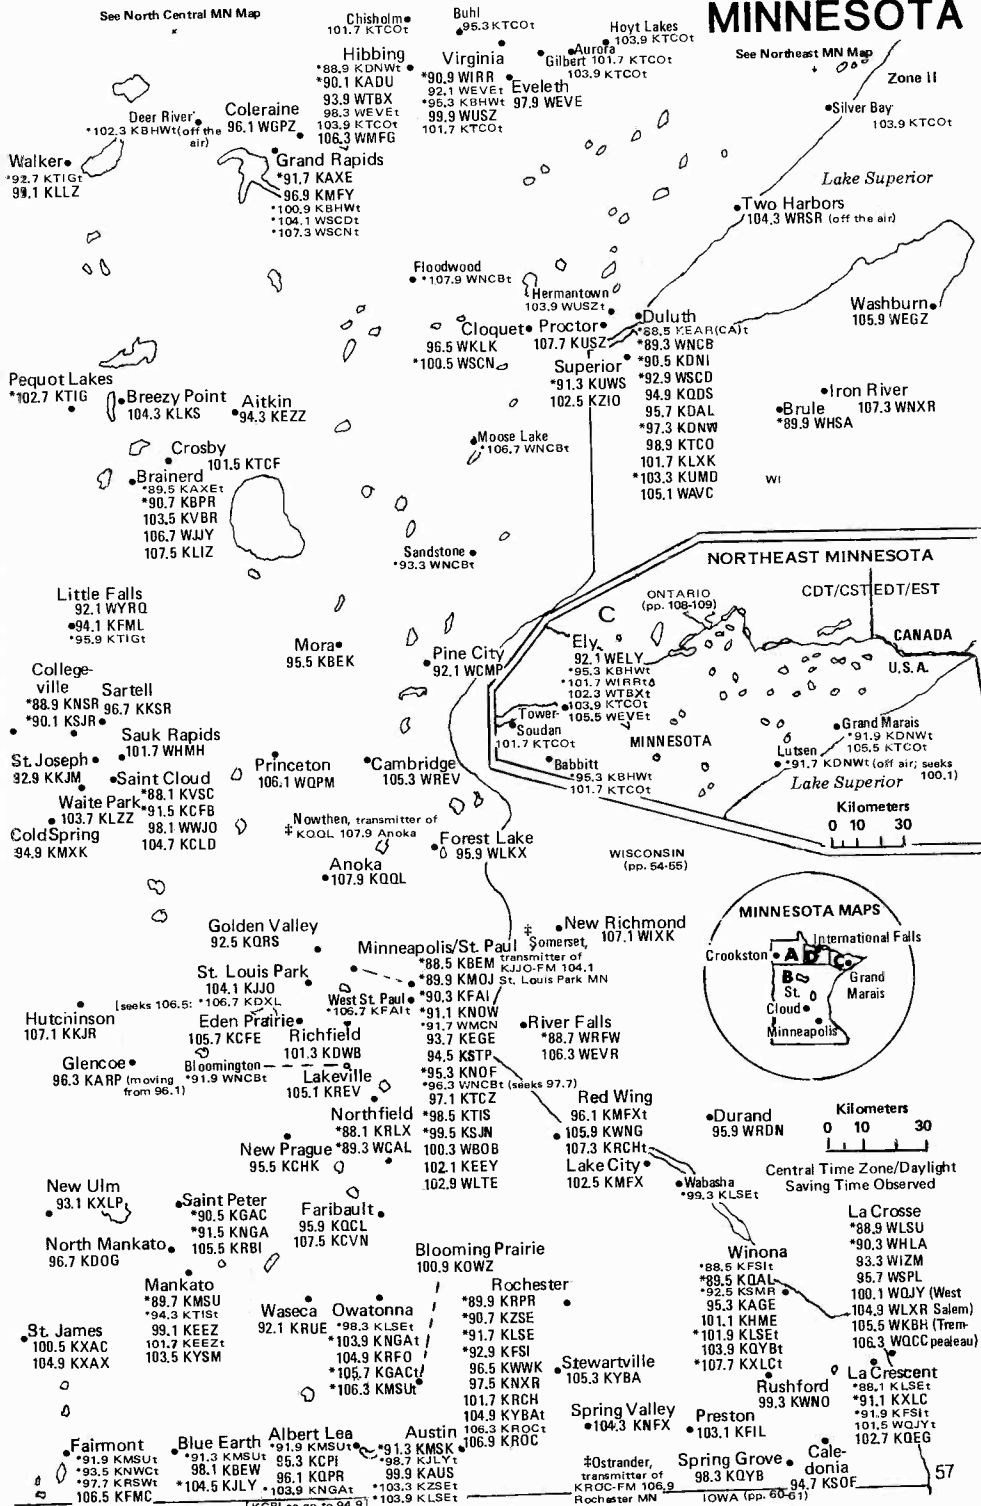

WISCONSIN

MINNESOTA

See North Central MN Map

See Northeast MN Map

Mountain Daylight Time Central Daylight Time
Mountain Standard Time Central Standard Time

NORTH DAKOTA SOUTH DAKOTA

Central/Mountain Time Zones
Daylight Saving Time Observed