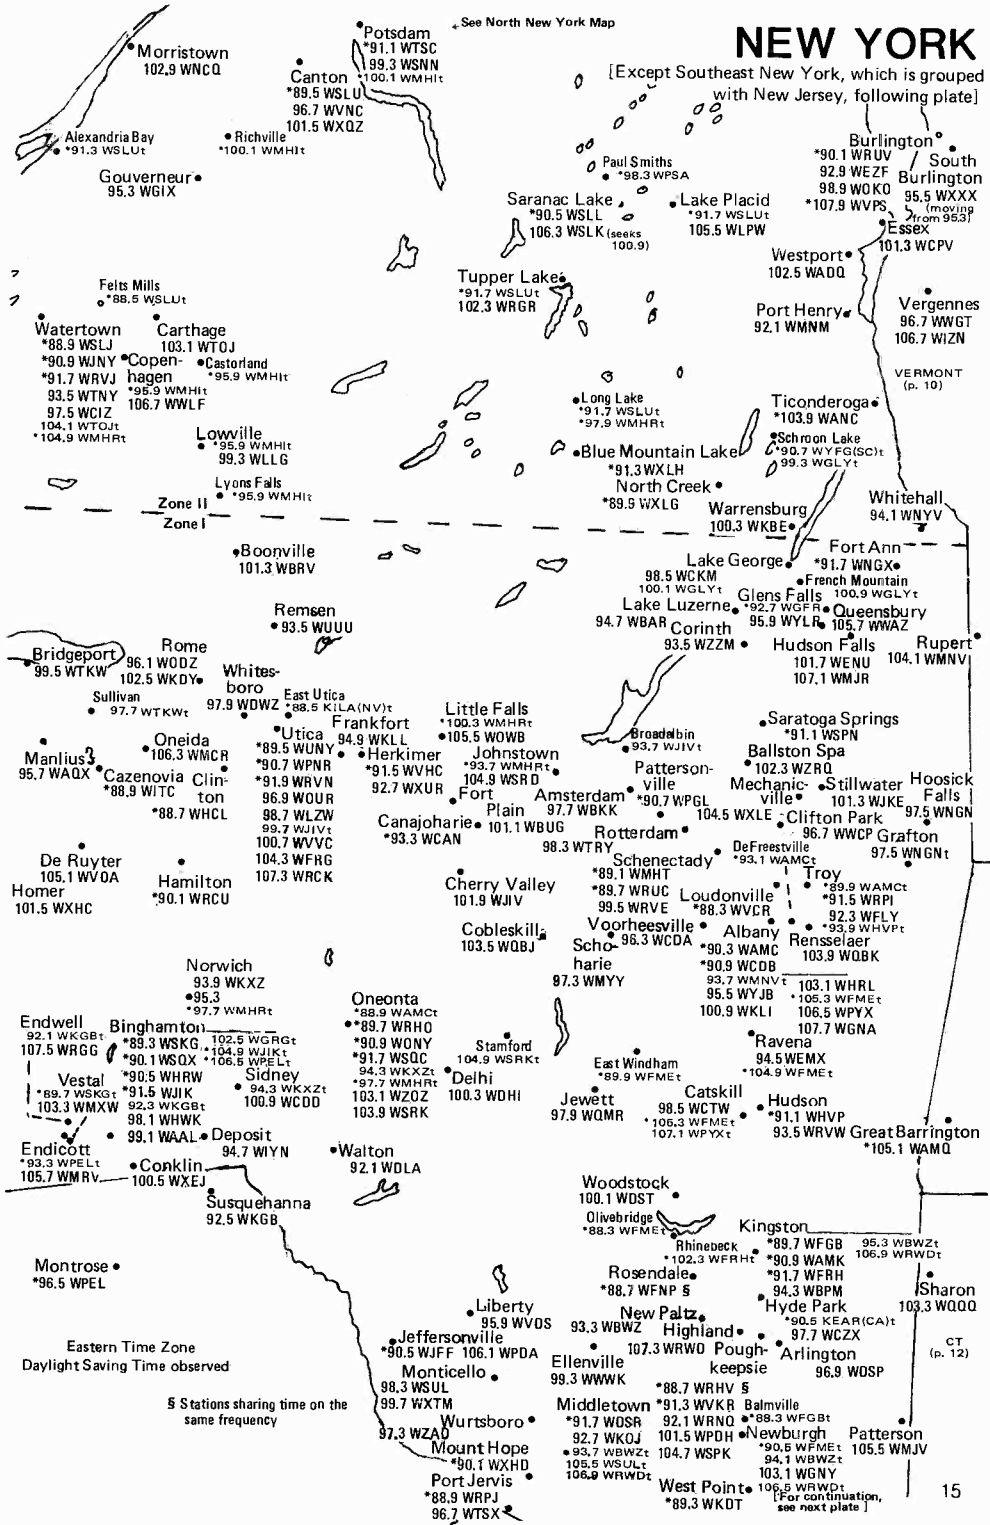

See North New York Map

NEW YORK

[Except Southeast New York, which is grouped with New Jersey, following plate]

Eastern Time Zone
Daylight Saving Time observed

5 Stations sharing time on the same frequency

[For continuation, see next plate.]