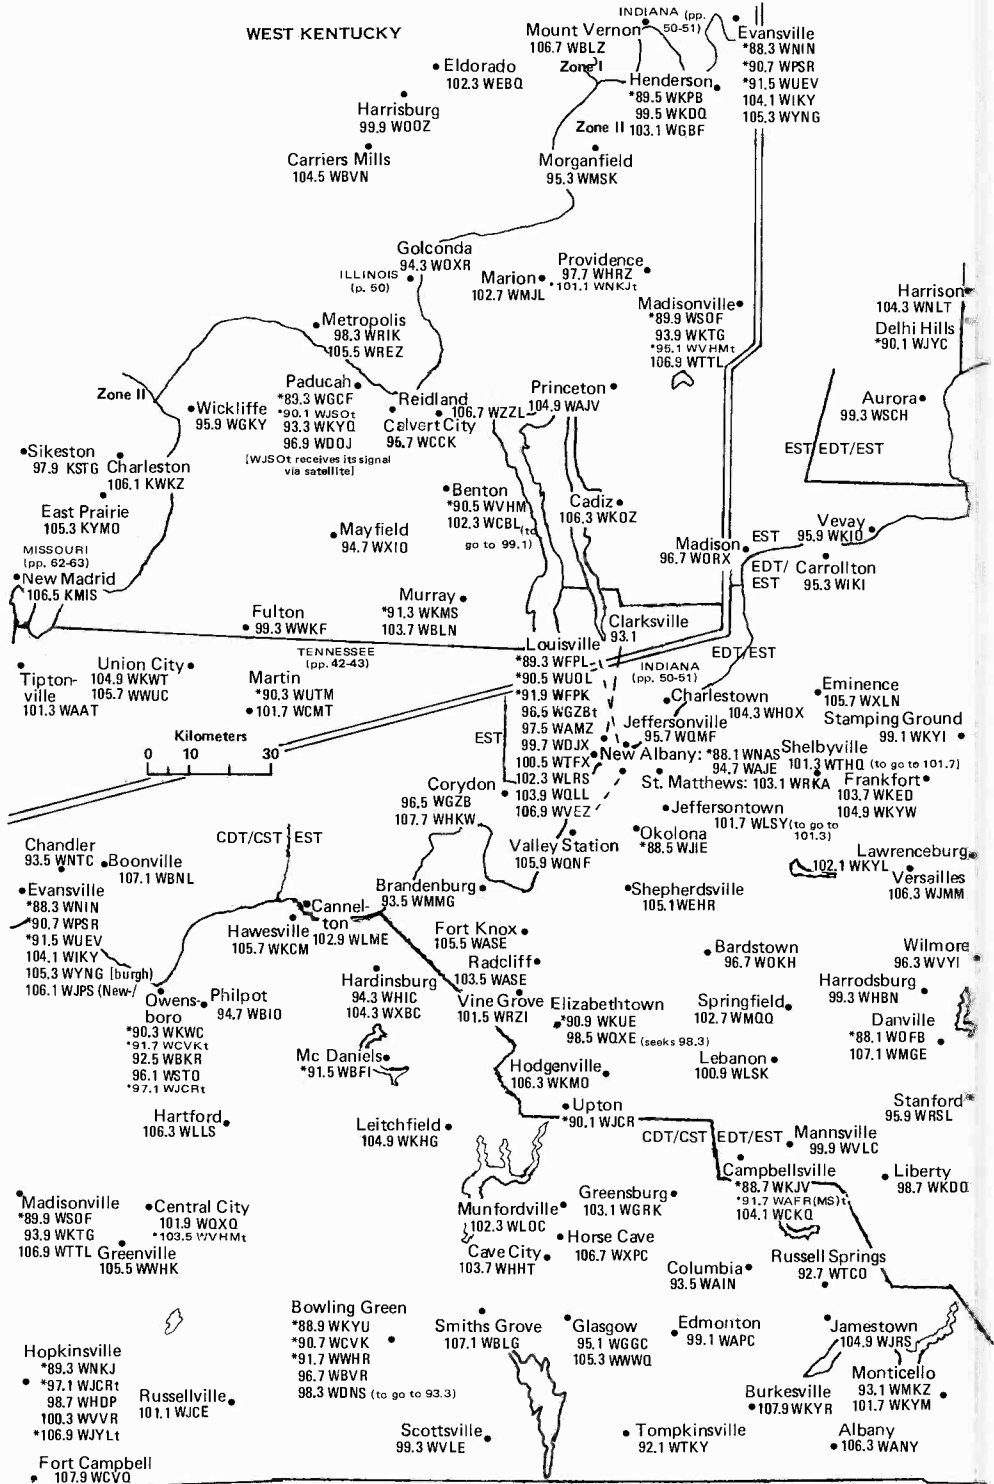

ALABAMA (pp. 34-35)

Wiggins • 97.9 WUSD
Lucedale • 106.9 WRBE
See South MS Map*

LOUISIANA

Zone II

ARKANSAS

TENNESSEE

WEST KENTUCKY

KENTUCKY