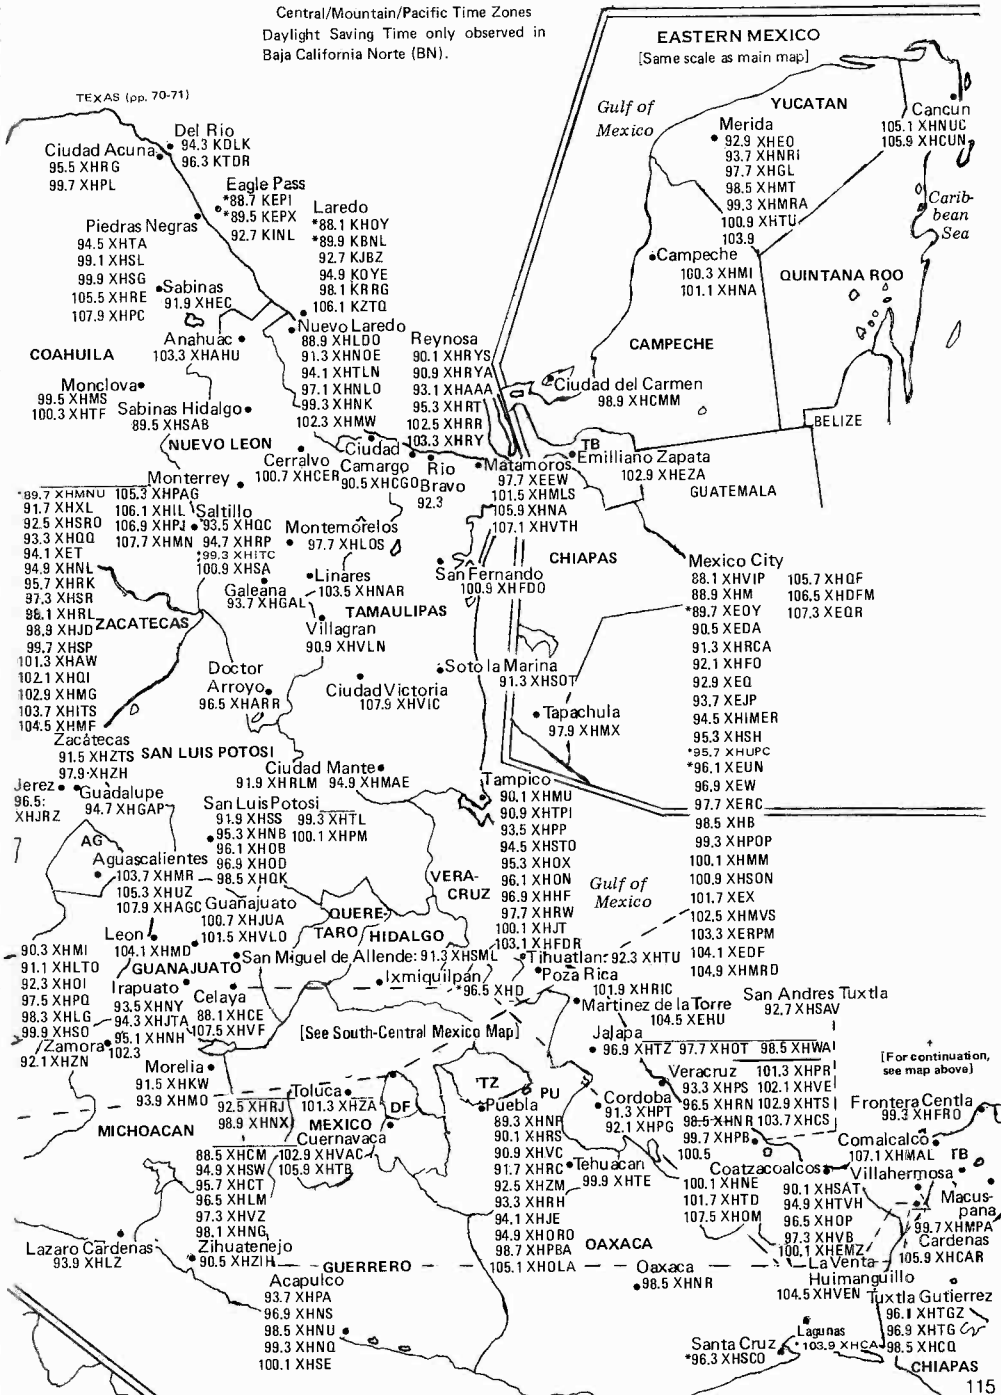

NEW BRUNSWICK NEWFOUNDLAND NOVA SCOTIA PRINCE EDWARD ISLAND

PUERTO RICO VIRGIN ISLANDS

MEXICO

Central/Mountain/Pacific Time Zones
Daylight Saving Time only observed in
Baja California Norte (BN).

[For continuation, see map above]