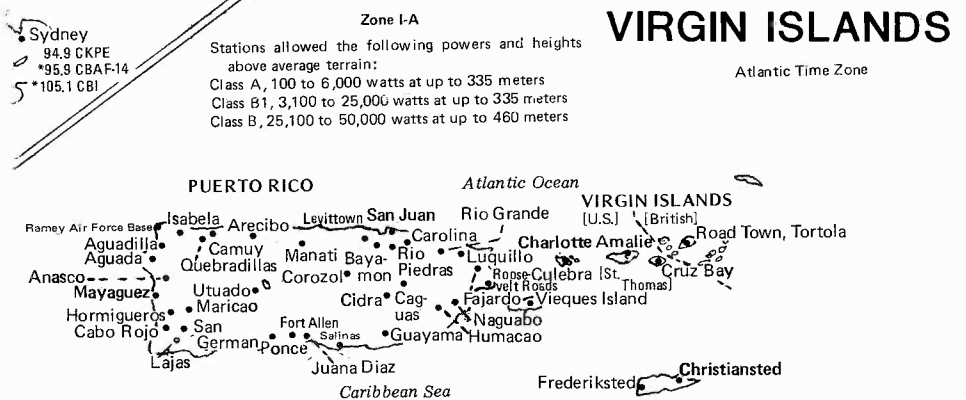

PUERTO RICO VIRGIN ISLANDS