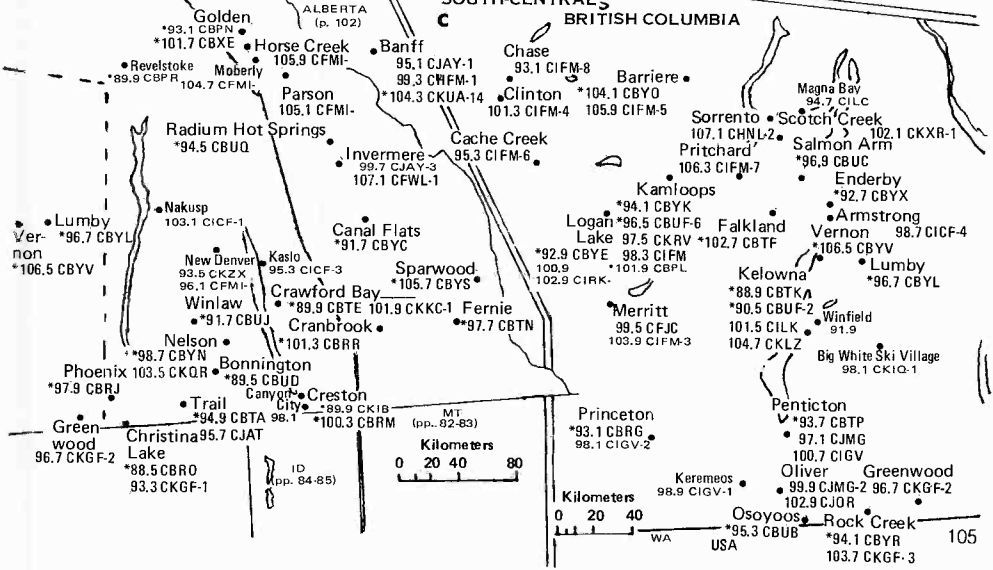

SOUTH-CENTRAL BRITISH COLUMBIA