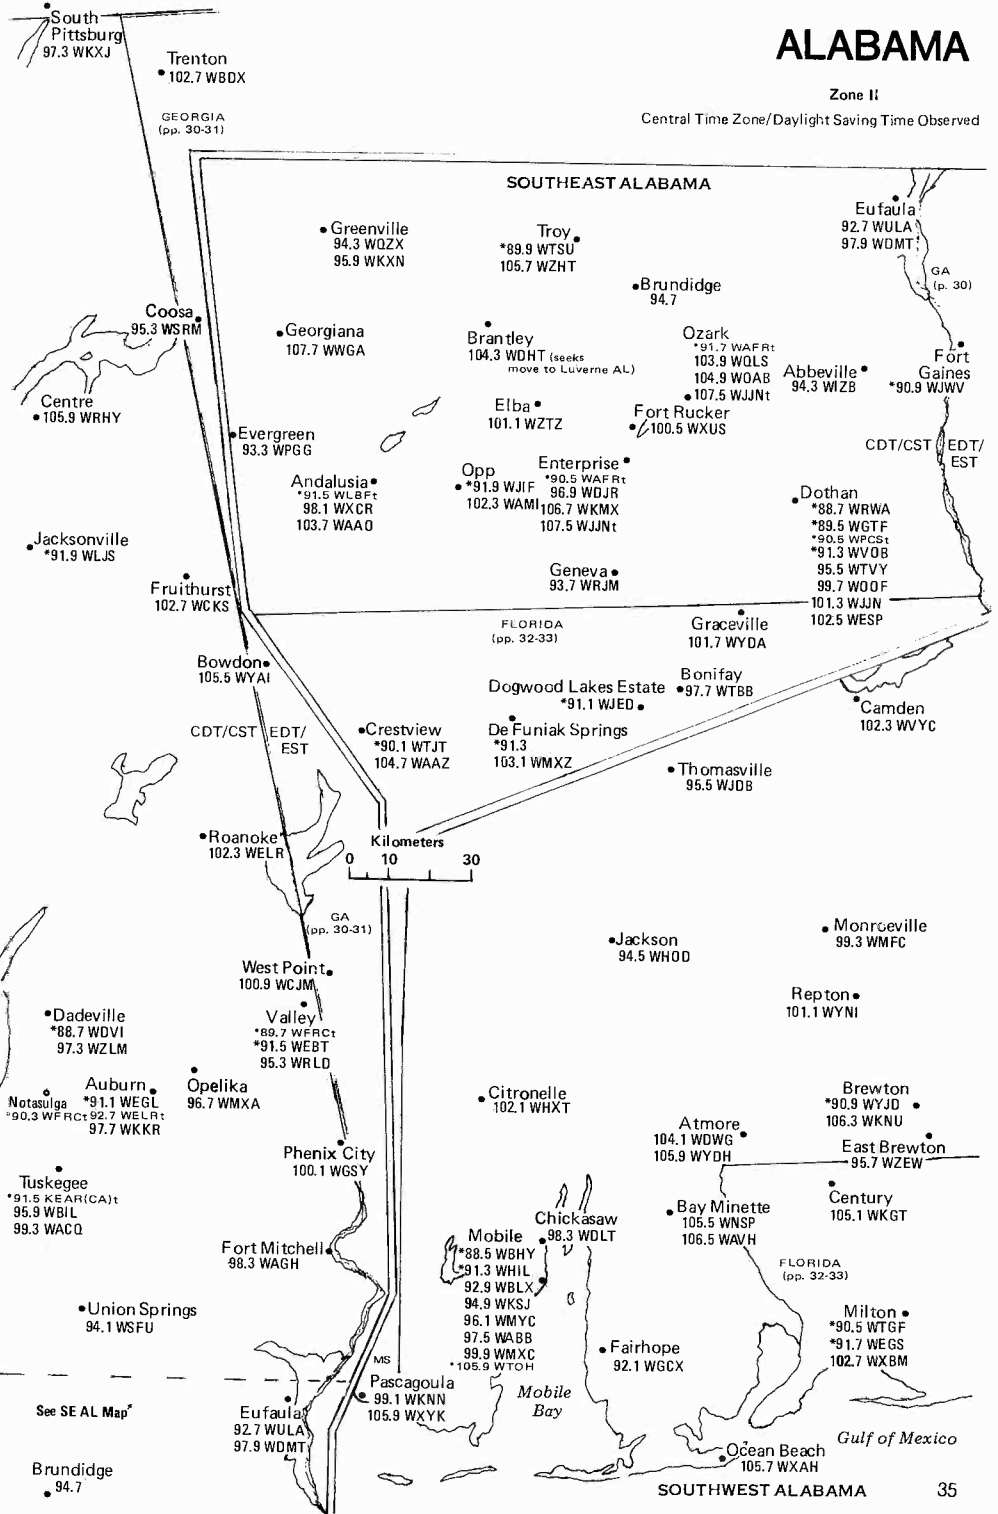

ALABAMA

Zone II

Central Time Zone/Daylight Saving Time Observed

SOUTHEAST ALABAMA