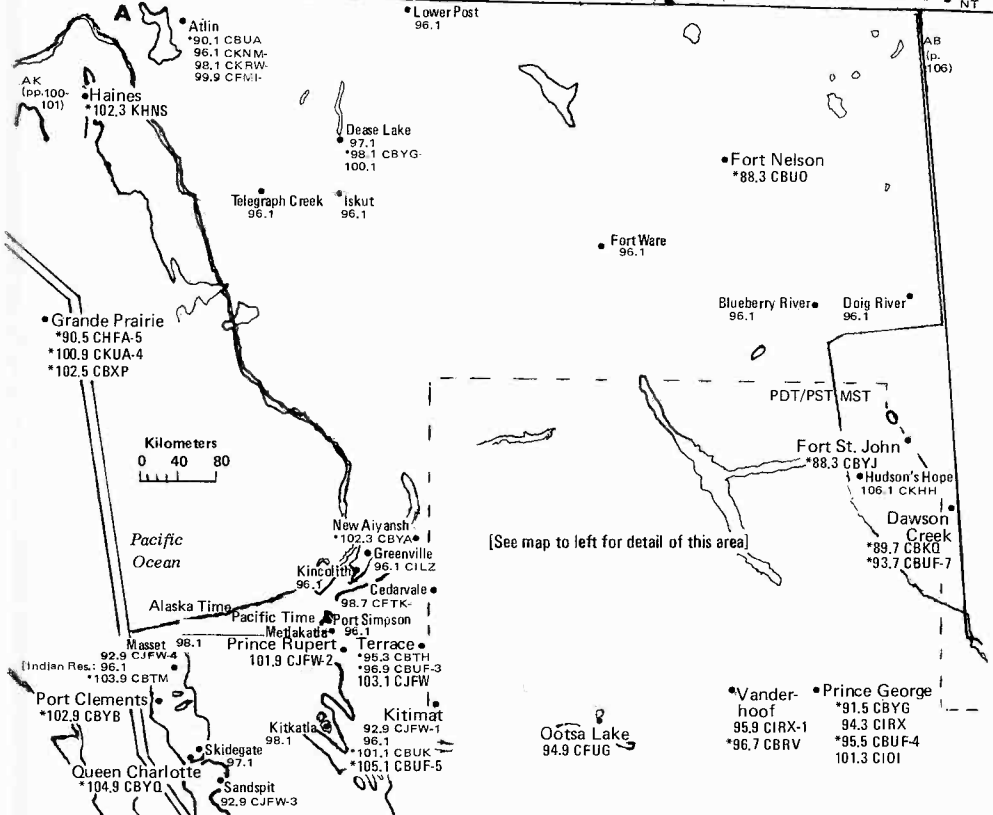

BRITISH COLUMBIA

NT