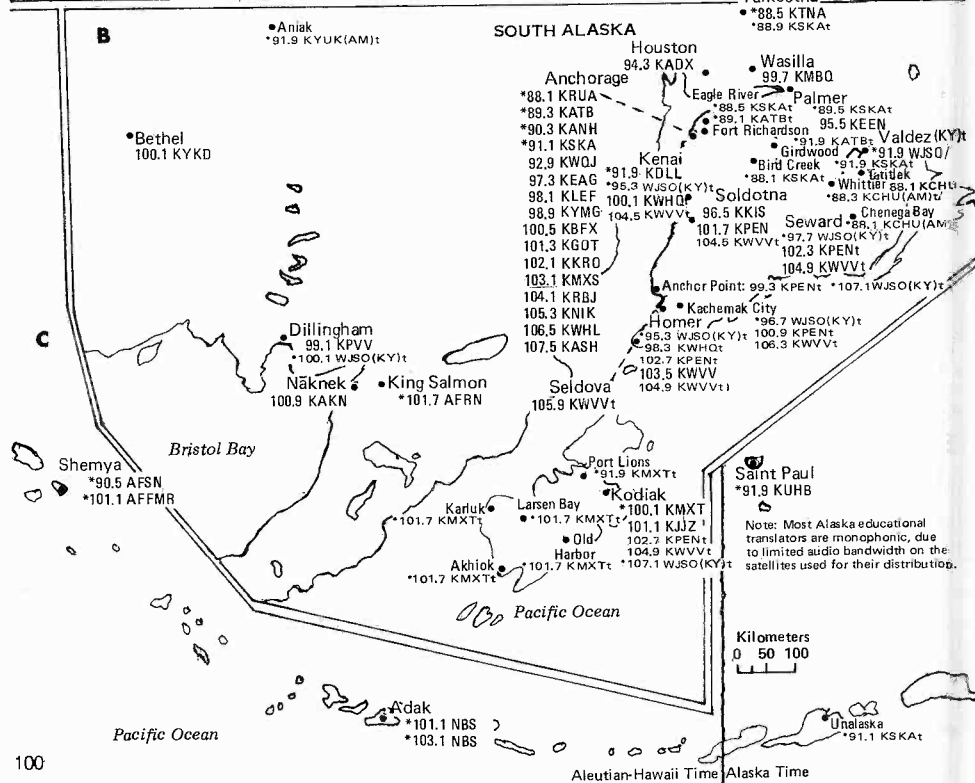

SOUTH ALASKA