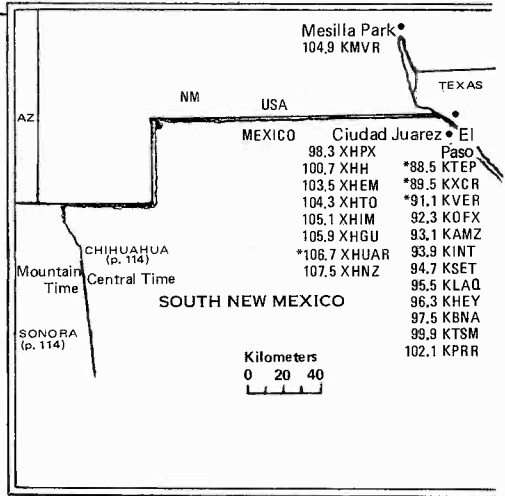

NEW MEXICO

OKLAHOMA
(pp. 66-67)

MDT/MST CDT/CST

- •Raton
- *90.1 WAFR(MS)t
- 93.7 KRTN
- *101.9 KENWt (seeks 104.7)
- 105.5 KHFMt

- •Wagon Mound
- *92.1 KENWt

- •Montoya
- *90.7 KENWt

- •Tucumcari
- 92.7 KQAY
- *104.5 KENWt

- •Santa Rosa
- *91.9 KANWt

- •Quay
- *91.3 KENWt

- •Clovis
- *91.1 WAFR(MS)t
- 93.5 KQIPt
- 99.1 KCLV
- 99.9 KTQM*
- 101.5 KLRX
- 102.3 KWUA
- 107.5 KPWX

- •Portales
- *89.5 KENW
- 95.3 KSEL

- •Roswell
- *88.1 KLYTt (seeks 97.9)
- *91.1 KMTHt
- 94.9 KBIM
- 97.1 KBCQ
- *99.5 KWFL
- 100.5 KSFY
- 104.7 KMOU
- 106.5 KURQ
- 107.1 KZORt

- •Artesia
- *91.5 KLYTt
- 92.9 KTZA
- 106.3 KZORt

- •Maljamar
- *98.7 KMTH
- 105.1 KMMW

- •Lovington
- 101.7 KLEA

- •Hobbs
- 94.1 KZOR
- 95.7 KPER
- 96.5 KLMA
- 98.3 KKKKt
- 102.9 KOKN

- •Eunice
- 100.9 KYRK

- •Carlsbad
- *89.3 WJSO(KY)t
- 92.1 KATK
- 104.1 KCDY
- 107.1 KZORt

- •Kermit
- *106.3 KERB

TEXAS
(pp. 72-73)

Zone II

Mountain Time Zone. Daylight Saving Time observed

- •Farwell
- 92.3 KIJJ
- 98.3 KICA

- •Muleshoe
- 103.1 KKYC

- •Plains
- *90.3 KPLN