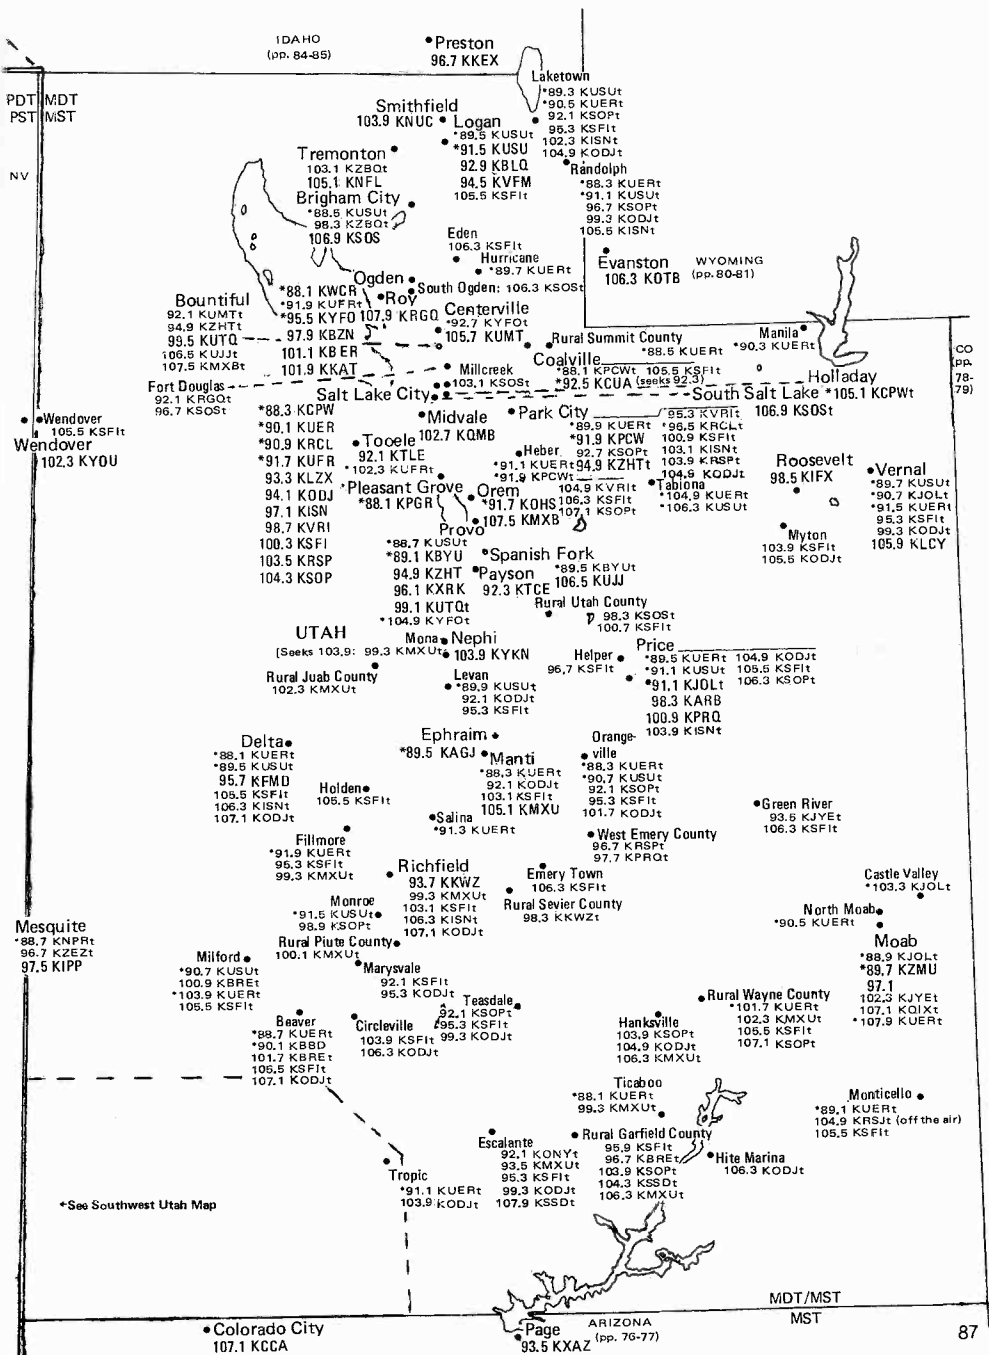

NEVADA · UTAH

Mountain/Pacific Time Zones; Daylight Saving Time Observed

Zone 11

Utah Map:

Kilometers

MDT/MST

Colorado City 107.1 KCCA

Page 93.5 KXAZ