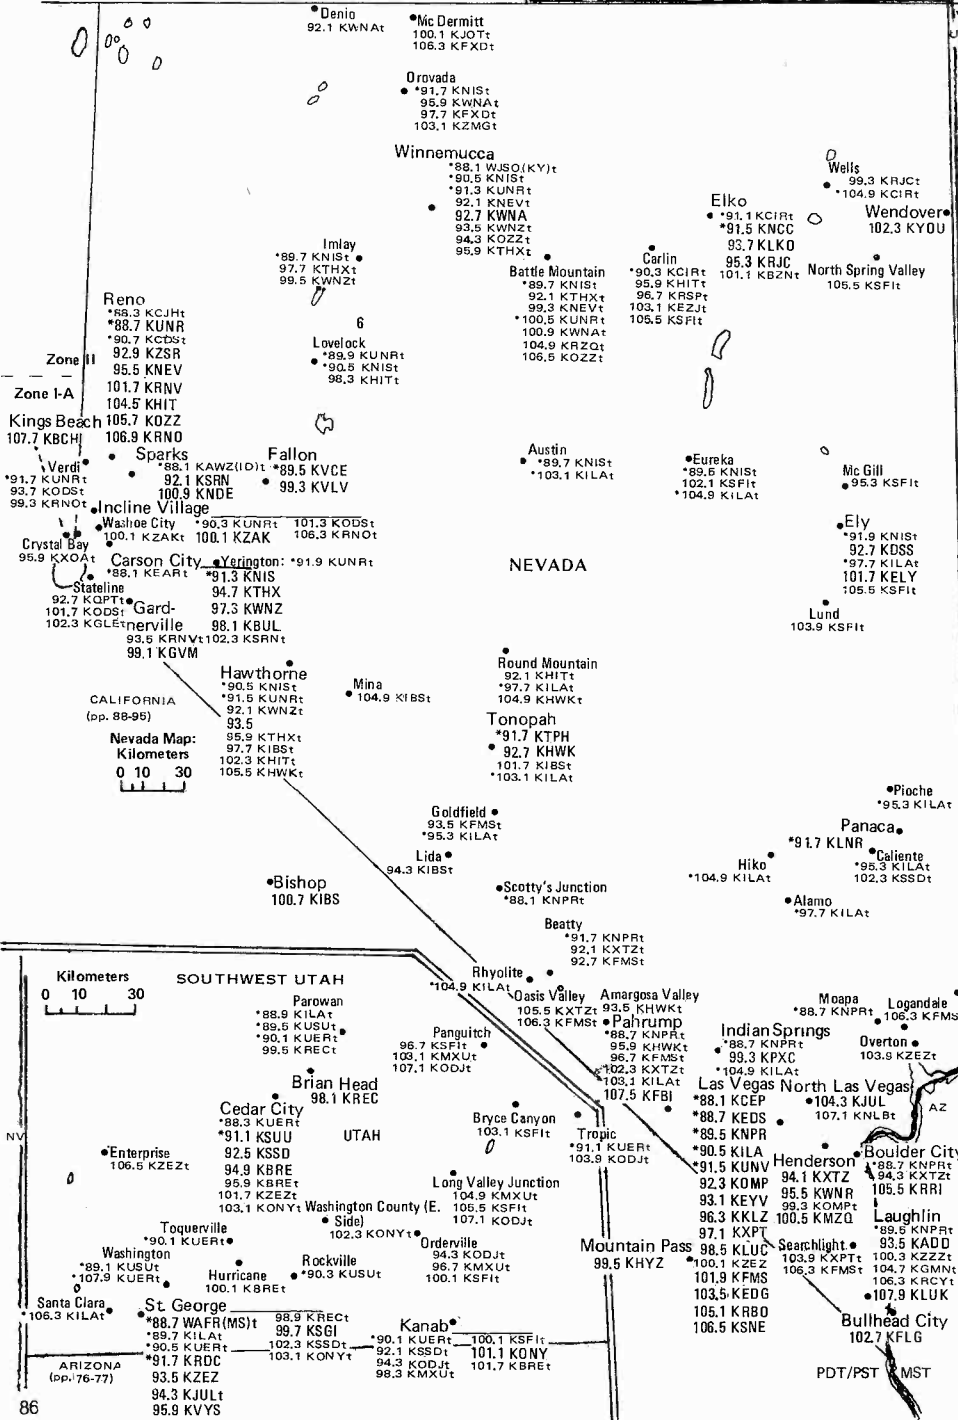

OREGON
(pp. 96-97)

•Denig
92.1 KWNAt

•Mc Dermitt
100.1 KJOt
106.3 KFXDt

Orovada
•91.7 KNIS:
95.9 KWNAt
97.7 KFXDt
103.1 KZMGt

Winnemucca
•88.1 WJSO(KVY)t
•90.5 KNIS:
91.3 KUNRt
92.1 KNEVt
92.7 KWNA
93.5 KWNZt
94.3 KOZZt
95.9 KTHXt

Elko
•91.1 KCFRt
•91.5 KNCC
93.7 KLKO
95.3 KRJC
101.1 KBZNt

Wendover
102.3 KYDU

Carlin
•90.3 KCFRt
95.9 KHITt
96.7 KRSPt
103.1 KEZJt
105.5 KSFIt

North Spring Valley
105.5 KSFIt

Battle Mountain
•89.7 KNIS:
92.1 KTHXt
96.7 KRSPt
99.3 KNEVt
100.9 KUNRt
104.9 KRZQt
106.5 KOZZt

Reno
•88.3 KCJHt
•88.7 KUNR
•90.7 KCDSt
92.9 KZSR
95.5 KNEV
101.7 KRNv
104.5 KHIT

Imlay
•89.7 KNIS:
97.7 KTHXt
99.5 KWNZt

Lovelock
•89.9 KUNRt
•90.5 KNIS:
99.3 KHITt

Zone II
Zone I-A
Kings Beach
107.7 KBCHt
106.9 KRNO

Verdi
•91.7 KUNRt
92.7 KODSt
99.3 KRNOt

Fallon
•89.5 KVCE
•99.3 KVLV

Austin
•89.7 KNIS:
102.1 KILAt
•103.1 KILAt

Eureka
•89.5 KNIS:
102.1 KSFIt
•104.9 KILAt

Mc Gill
•95.3 KSFIt

Incline Village
Washoe City •90.3 KUNRt
100.9 KNDE
100.1 KZAKt
100.1 KZAK
101.3 KODSt
106.3 KRNOt

Crystal Bay
95.9 KXOAt
Staterline
92.7 KOPTt
101.7 KODSt
102.3 KGLt

Yerington
•91.9 KUNRt
•91.3 KNIS
94.7 KTHX
97.3 KWNZ
98.1 KBUL
99.5 KRNVt
102.3 KSRNt

NEVADA

Ely
•91.9 KNIS:
92.7 KDSS
•97.7 KILAt
101.7 KELY
105.5 KSFIt

Lund
103.9 KSFIt

California (pp. 89-95)
Nevada Map:
Kilometers
0 10 30

Mina
•104.9 KIBSt

Round Mountain
92.1 KHITt
•97.7 KILAt
104.9 KHWKt

Tonopah
•91.7 KTPH
92.7 KHWK
101.7 KIBSt
•103.1 KILAt

Goldfield
93.5 KFMSt
•95.3 KILAt

Lida
94.3 KIBSt

Bishop
100.7 KIBS

Scotty's Junction
•88.1 KNPRt

Beatty
•91.7 KNPRt
92.1 KXTZt
92.7 KFMSt

Pioche
•95.3 KILAt

Panaca
•91.7 KLNK
•95.3 KILAt
102.3 KSSDt

Hiko
•104.9 KILAt

Alamo
•97.7 KILAt

Kilometers
0 10 30

SOUTHWEST UTAH

Rhyolite
•104.9 KILAt

Oasis Valley
105.5 KXTZt
106.3 KFMSt

Amargosa Valley
93.5 KHWKt
•88.7 KNPRt

Indian Springs
•88.7 KNPRt
93.3 KPXC
•104.9 KILAt

Henderson
94.1 KXTZt
95.5 KWNv
99.3 KOMPt
100.5 KMZJt

Searchlight
•88.7 KNPRt
103.9 KXPTt
106.3 KFMSt

Bullhead City
102.7 KFLG

Boulder City
•89.5 KNPRt
•94.3 KXZEt
94.3 KXTZt
105.5 KRRI
107.1 KNLBt

Laughlin
•89.5 KNPRt
83.5 KADD
100.3 KZZZt
104.7 KGMNt
106.3 KRCTt
•107.9 KLUK

Logandale
106.3 KFMSt

Moapa
•88.7 KNPRt

Overton
103.9 KZEEt

Enterprise
106.5 KZEEt

Brian Head
98.1 KREC

Parowan
•88.9 KILAt
•89.5 KUSUt
•90.1 KUERT
99.9 KRECt

Panguitch
96.7 KSFIt
103.1 KMXUt
107.1 KODJt

Bryce Canyon
103.1 KSFIt

Tropic
•91.1 KUERT
103.9 KODJt

Long Valley Junction
104.9 KMXUt
105.5 KSFIt

Washington
•89.1 KUSUt
•107.9 KUERT

Toquerville
•90.1 KUERT

Rockville
•90.3 KUSUt

Orderville
94.3 KODJt
96.7 KMXUt
100.1 KSFIt

Mountain Pass
99.5 KHYZ

Long Valley Junction
104.9 KMXUt
105.5 KSFIt

Logandale
106.3 KFMSt

Moapa
•88.7 KNPRt

Overton
103.9 KZEEt

Santa Clara
106.3 KILAt

Hurricane
100.1 KBREt

Kanab
•90.1 KUERT
92.1 KSSDt
94.3 KODJt
98.3 KMXUt

Long Valley Junction
104.9 KMXUt
105.5 KSFIt

Mountain Pass
99.5 KHYZ

Logandale
106.3 KFMSt

Moapa
•88.7 KNPRt

Overton
103.9 KZEEt