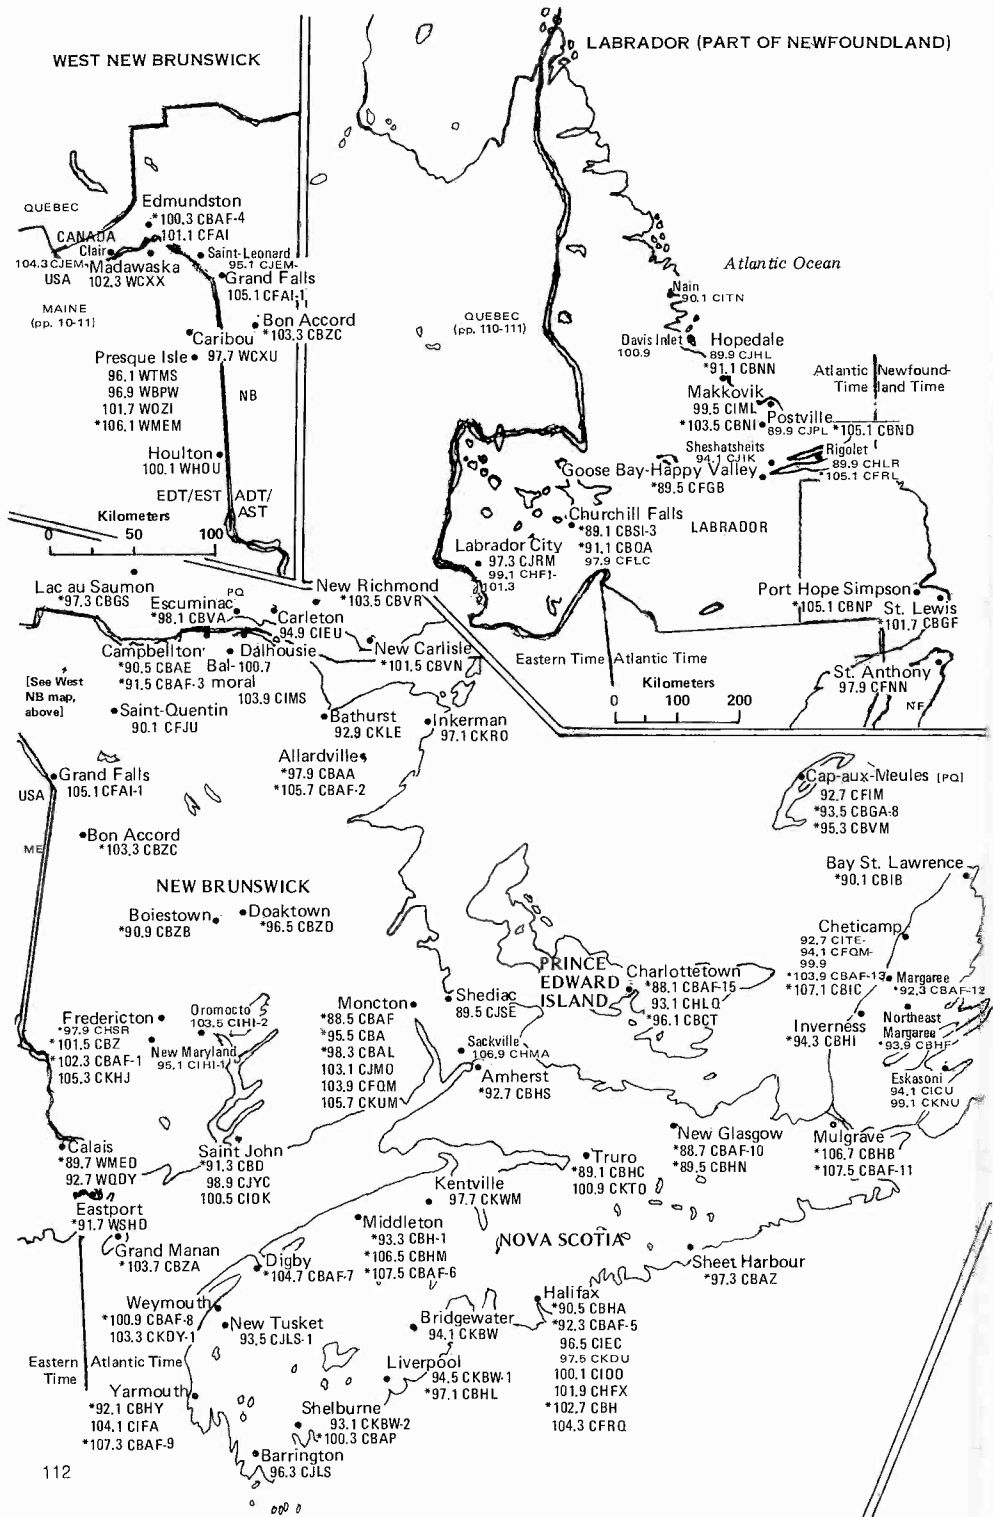

WEST NEW BRUNSWICK

LABRADOR (PART OF NEWFOUNDLAND)

Edmundston
*100.3 CBAF-4
101.1 CFAI
Saint-Leonard
95.1 CJEM
Grand Falls
105.1 CFAI-1
Caribou
*103.3 CBZC
Presque Isle
96.1 WTMS
96.9 WBPW
101.7 WOZI
*106.1 WMEM
Houlton
100.1 WHOU

EDT/EST ADT/AST
Kilometers 50 100

Lac au Saumon
*97.3 CBGS
Escuminac
*98.1 CBVA
Campbellton
*90.5 CBAE
Bal-100.7
*91.5 CBAF-3 moral
Saint-Quentin
90.1 CFJU

USA
ME
Grand Falls
105.1 CFAI-1
Bon Accord
*103.3 CBZC

NEW BRUNSWICK
Boiestown
*90.9 CBZB
Doaktown
*96.5 CBZD

Fredericton
*97.9 CFSR
*101.5 CBZ
*102.3 CBAF-1
*105.3 CKHJ
Oromocto
103.5 CH1-2
New Maryland
95.1 CH1-1
Calais
*89.7 WMED
92.7 WDDY
Eastport
*91.7 WSHD

Saint John
*91.3 CBD
98.9 CJYC
100.5 CIDK
Grand Manan
*103.7 CBZA
Digby
*104.7 CBAF-7
*107.5 CBAF-6

Weymouth
*100.9 CBAF-8
103.3 CKDY-1
New Tuskent
93.5 CJLS-1
Yarmouth
*92.1 CBHY
104.1 CIFA
*107.3 CBAF-9
Barrington
96.3 CJLS

New Richmond
*103.5 CBVR
Carleton Place
94.9 CIEU
New Carlisle
*101.5 CBVN
Bathurst
92.9 CKLE
Inkerman
97.1 CKRO

Allardville
*97.9 CBAA
*105.7 CBAF-2

Moncton
*88.5 CBAF
*95.5 CBA
*98.3 CBAL
103.1 CJMO
103.9 CFQM
105.7 CKUM
Shediac
89.5 CJSE
Sackville
106.9 CHMA
Amherst
*92.7 CBHS

Kentville
97.7 CKWM
Middleton
*93.3 CBH-1
*106.5 CBHM
*107.5 CBAF-6

Bridgewater
94.1 CKBW
Liverpool
94.5 CKBW-1
*97.1 CBHL
Shelburne
93.1 CKBW-2
*100.3 CBAP

Atlantic Ocean
Nain
90.1 CITN
Davis Inlet
100.9
Hopedale
89.9 CJHL
*91.1 CBNN
Makkovik
99.5 CIML
*103.5 CBNI
Postville
89.9 CJPL
*105.1 CBND
Sheshatsheits
94.7 CJJK
Rigolet
89.9 CHLR
*105.1 CFRL
Goose Bay-Happy Valley
*89.5 CFGB
Churchill Falls
*89.1 CBSI-3
*91.1 CBOA
97.9 CFLC
Labrador City
*97.3 CJRM
99.1 CHF1
201.3

Eastern Time Atlantic Time
Kilometers 0 100 200
Port Hope Simpson
*105.1 CBNP
St. Lewis
101.7 CBGF
St. Anthony
97.9 CFNN

Cap-aux-Meules (PQ)
92.7 CFIM
*93.5 CBGA-8
*95.3 CBVM
Bay St. Lawrence
*90.1 CBIB

PRINCE EDWARD ISLAND
Charlottetown
*88.1 CBAF-15
93.1 CHLO
*96.1 CBCT
Cheticamp
92.7 CITE
94.1 CFQM
99.9
*103.9 CBAF-13
*107.1 CBIC
Margaree
*92.3 CBAF-12
Inverness
*94.3 CBHI
Northeast Margaree
*93.9 CBHF
Eskasoni
94.1 CICU
99.1 CKNU

New Glasgow
*88.7 CBAF-10
*89.5 CBHN
Mulgrave
*106.7 CBHB
*107.5 CBAF-11
Truro
*89.1 CBHC
100.9 CKTO

NOVA SCOTIA
Halifax
*90.5 CBHA
*92.3 CBAF-5
96.5 CIEC
97.5 CKDU
100.1 CIOO
101.9 CHFX
*102.7 CBH
104.3 CFRQ
Sheet Harbour
*97.3 CBAZ