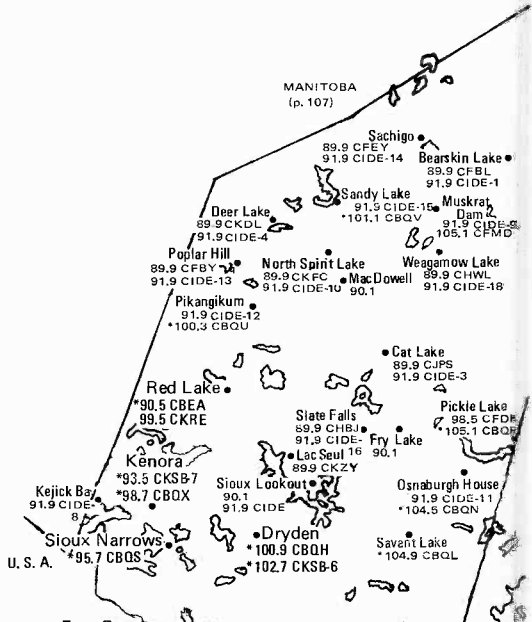

Port Huron
*88.3 WNFA
*91.3 WSGR
*91.9 WORW
102.3 WGR
107.1 WSAQ

London
92.7 CJBX
*93.5 CBCL
94.7 CHRW
95.9 CFPL
97.5 CIOQ
*99.3 CJBC-4
*100.5 CBBL
*106.9 CIXX

St. Thomas
103.1 CFHK
*88.1 CBEE
95.1 KXSU

Waterloo
100.3 CKMS
Kitchener
96.7 CHYM
*98.7 CKWR
105.3 CFCA
Tillsonburg
101.3 CKOT

Woodstock
103.9 CKDK

Bracebridge
100.9 CFBG

Penetanguishene
*96.5 CJBC-3
101.9 CFRH

Owen Sound
*98.7 CBCB
106.5 CIXX

Georgian Bay
Midland
89.1 CFRH-1
104.1 CICZ

Guelph
93.3 CFRU
106.1 CIMJ

Burlington
*88.9 CIRV
*89.5 CIUT
*90.3 CJBC
*91.1 CJRT
92.5 CISS

Hamilton
93.3 CFMU
95.3 CJXY
102.9 CKLH

Ohswakenon
100.3 CKRZ
105.9 CFNC (to change frequency cv)

St. Catharines
97.7 CHTZ
105.7 CHREFO

Niagara Falls
91.9 CEFZ
98.5 WKSE

Buffalo
*88.7 WBFQ
*89.9 WBFB
*91.3 WBNU
92.9 WBUF
93.7 WBLK (De Pauw)

U.S.A.
101.1 CKEY
*94.5 WNED
96.1 WJYE
96.9 WGRF
99.5 WDCX

Oshawa
94.9 CKGE

Cobourg
103.1 CFMX
95.5 CIOJ
97.1 CIGL

Belleville
92.3 CILL
*94.3 CJBC-1

Houghton
*91.1 WGGL

Thunder Bay
*88.3 CBQT
*89.3 CBOB-20
*94.3 CJSO
*101.7 CBQ

Nipigon
96.1 CFJO
*97.3 CBOB-19
*98.9 CBOY
100.7 CFNO-1

Peterborough
*93.5 CBCP
96.3 CFFF
101.5 CKWF
93.9 CBBP
105.1 CKQM
106.3 CJBC-5

Belleville
92.3 CILL
*94.3 CJBC-1

Belleville
92.3 CILL
*94.3 CJBC-1

Cobourg
103.1 CFMX
95.5 CIOJ
97.1 CIGL

Belleville
92.3 CILL
*94.3 CJBC-1

Belleville
92.3 CILL
*94.3 CJBC-1

U.S.A.
*94.5 WNED
96.1 WJYE
96.9 WGRF
99.5 WDCX

NY (pp. 14-15)
*94.5 WNED
96.1 WJYE
96.9 WGRF
99.5 WDCX