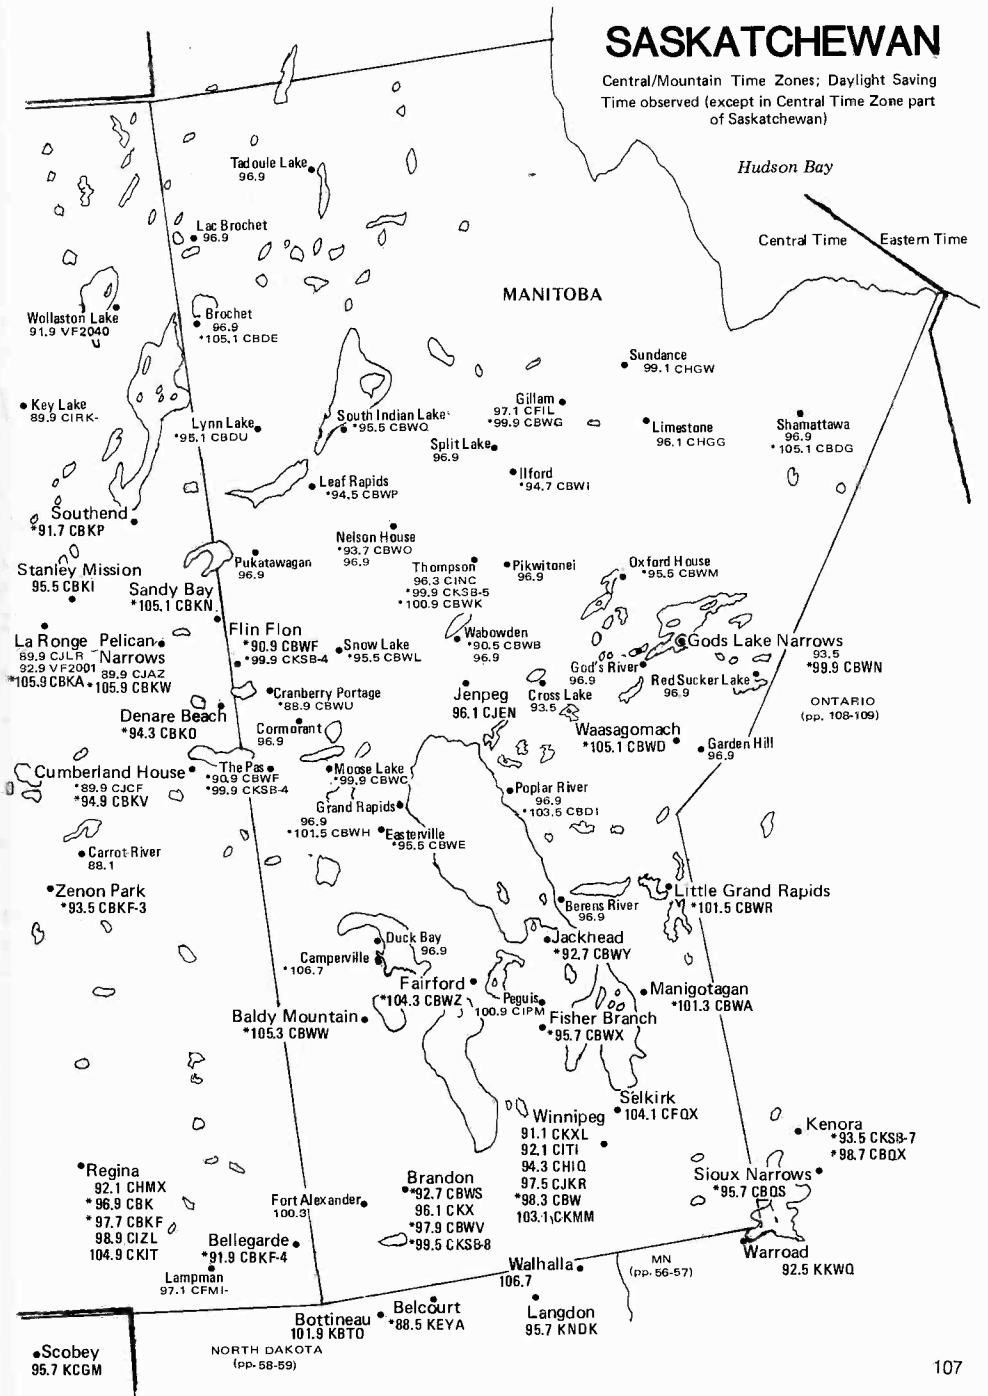

ALBERTA MANITOBA SASKATCHEWAN

Central/Mountain Time Zones; Daylight Saving
Time observed (except in Central Time Zone part
of Saskatchewan)