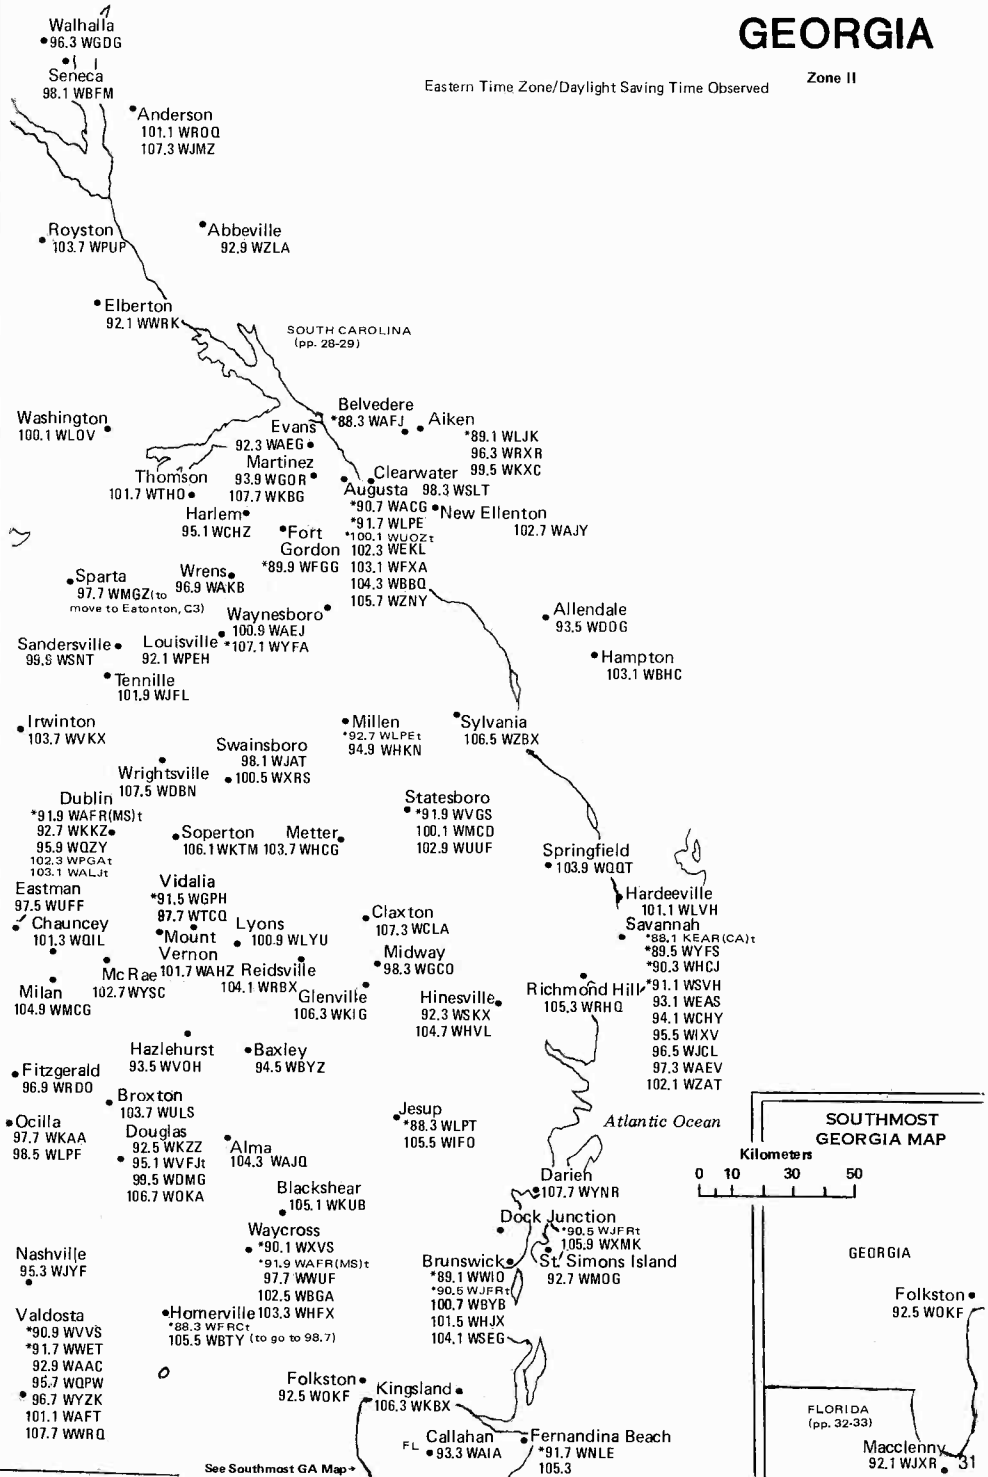

SOUTH CAROLINA

GEORGIA

Eastern Time Zone/Daylight Saving Time Observed

Zone II

See Southmost GA Map

SOUTH FLORIDA

Same scale as main map

FLORIDA