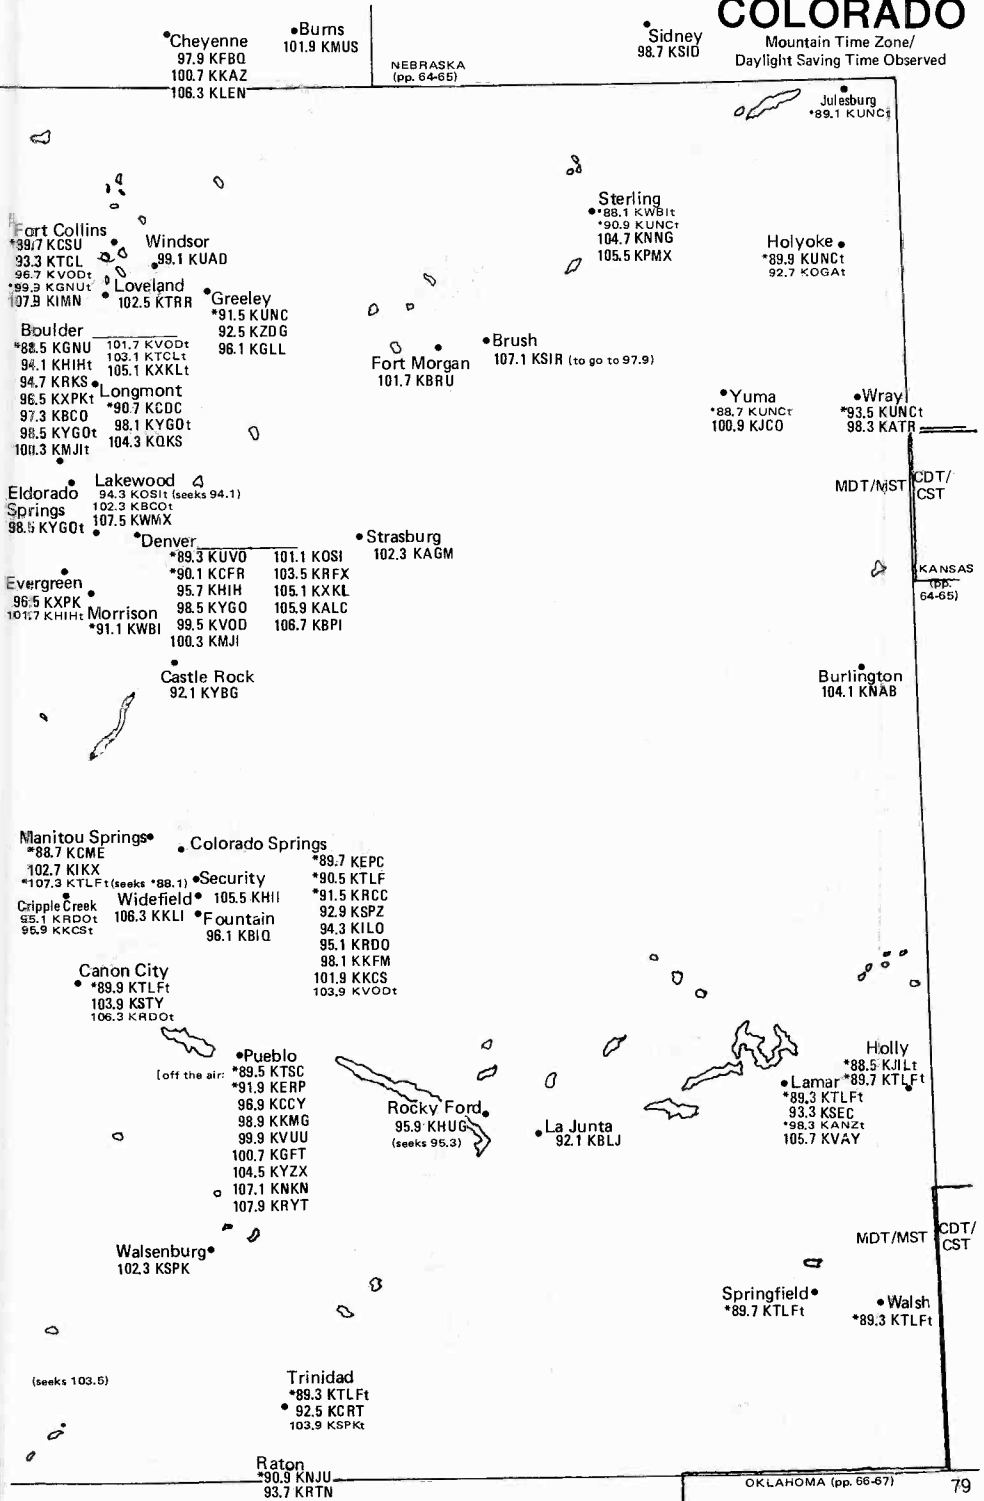

COLORADO

Mountain Time Zone/
Daylight Saving Time Observed

IDAHO
(pp. 84-85)

0

•Mammoth HotSprings

- 103.9 KIDt
- 104.9 KEMCt
- 105.5 KMTnt
- 106.3 KATHt
- 106.7 KGVWt
- 107.1 KCTRt

•Cowley

- 96.7 KCSPt
- Powell
- 92.5 KLZY
 - 95.3 KKLXt