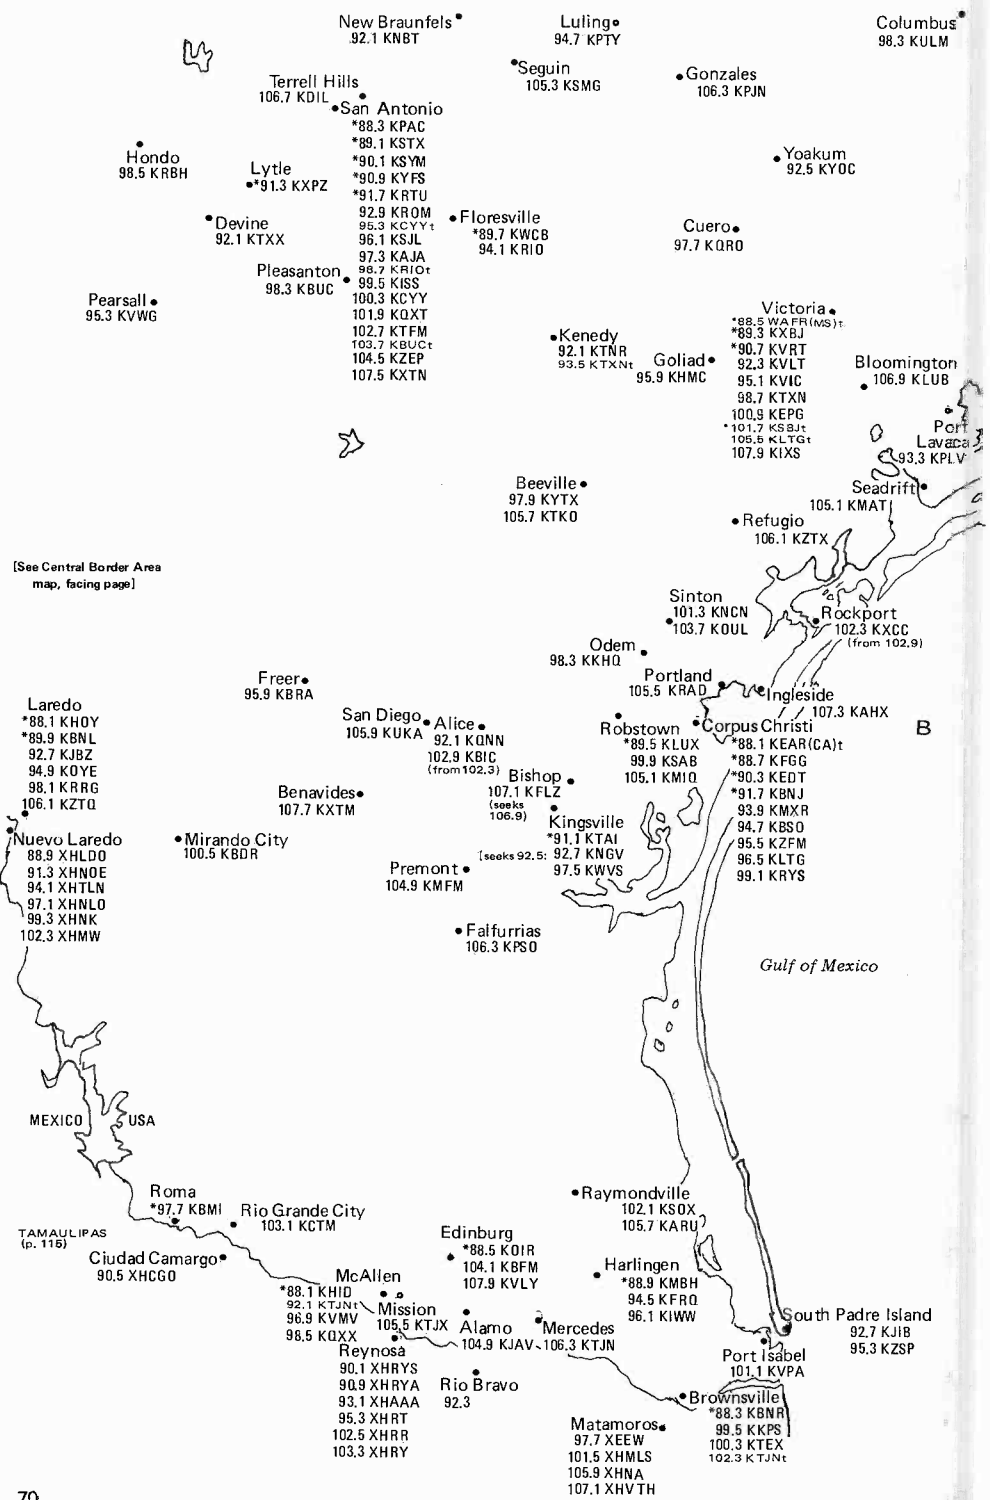

[See Central Border Area map, facing page]

Laredo
*88.1 KHQY
*89.9 KBNL
92.7 KJBZ
94.9 KOYE
98.1 KRRG
106.1 KZTQ

Nuevo Laredo
88.9 XHLDQ
91.3 XHNOE
94.1 XHTLN
97.1 XHNLO
99.3 XHMK
102.3 XHMW

Mirando City
100.5 KBDR

Freer
95.9 KBRA

San Diego
105.9 KUKA
Alice
92.1 KQNN
102.9 KBIC
(from 102.3)

Benavides
107.7 KXTM

Premont
104.9 KMFM

New Braunfels
92.1 KNBT

Luling
94.7 KPTY

Columbus
98.3 KULM

Terrell Hills
106.7 KDIL
San Antonio
*88.3 KPAC
*89.1 KSTX
*90.1 KSYM
*90.9 KYFS
*91.7 KRTU

Seguin
105.3 KSMG

Gonzales
106.3 KPJN

Hondo
98.5 KRBH

Lytle
*91.3 KXPZ

Yoakum
92.5 KYOC

Devine
92.1 KTXX

Floresville
*89.7 KWCB
94.1 KRIO

Cuero
97.7 KQRO

Pearsall
95.3 KVVW

Pleasanton
98.3 KBUC
92.9 KROM
95.3 KCYY†
96.1 KSJL
97.5 KAJA
98.7 KRIO†
99.5 KISS
100.3 KCYY
101.9 KQXT
102.7 KTFM
103.7 KBUC†
104.5 KZEP
107.5 KXTN

Kenedy
92.1 KTNR
93.5 KTXN†

Goliad
95.9 KHMC

Victoria
*88.5 WAFF(MS)†
*89.3 KXBJ
*90.7 KVRT
92.3 KVLV
95.1 KVIC
98.7 KTXN
100.9 KEPG
*101.7 KSBJ†
*106.5 KLTG†
107.9 KIXS

Bloomington
106.9 KLIB

Beeville
97.9 KYTX
105.7 KTKO

Refugio
106.1 KZTX

Seadrift
105.1 KMAT

Sinton
101.3 KNCN
103.7 KOUL

Rockport
102.3 KXCC
(from 102.9)

Odem
98.3 KKHQ

Portland
105.5 KRAD

Ingleside
107.3 KAHX

Robstown
*89.5 KLUX
99.9 KSAB
105.1 KMIQ

Roma
*97.7 KBMI

Rio Grande City
103.1 KCTM

Raymondville
102.1 KSQX
105.7 KARU

TAMAULIPAS
(p. 116)

Ciudad Camargo
90.5 XHCGO

Edinburg
*88.5 KOIR
104.1 KBFM
107.9 KVLV

Harlingen
*88.9 KMBH
94.5 KFRO
96.1 KIWW

McAllen
*88.1 KHID
92.1 KTJNT
96.9 KVMV
98.5 KQXX

Alamo
104.9 KJAV
106.3 KTJN

South Padre Island
92.7 KJIB
95.3 KZSP

Mission
105.5 KTJX

Rio Bravo
92.3

Mercedes

Port Isabel
101.1 KVPA

Matamoros
97.7 XEEW
101.5 XHMLS
105.9 XHNA
107.1 XHVTH