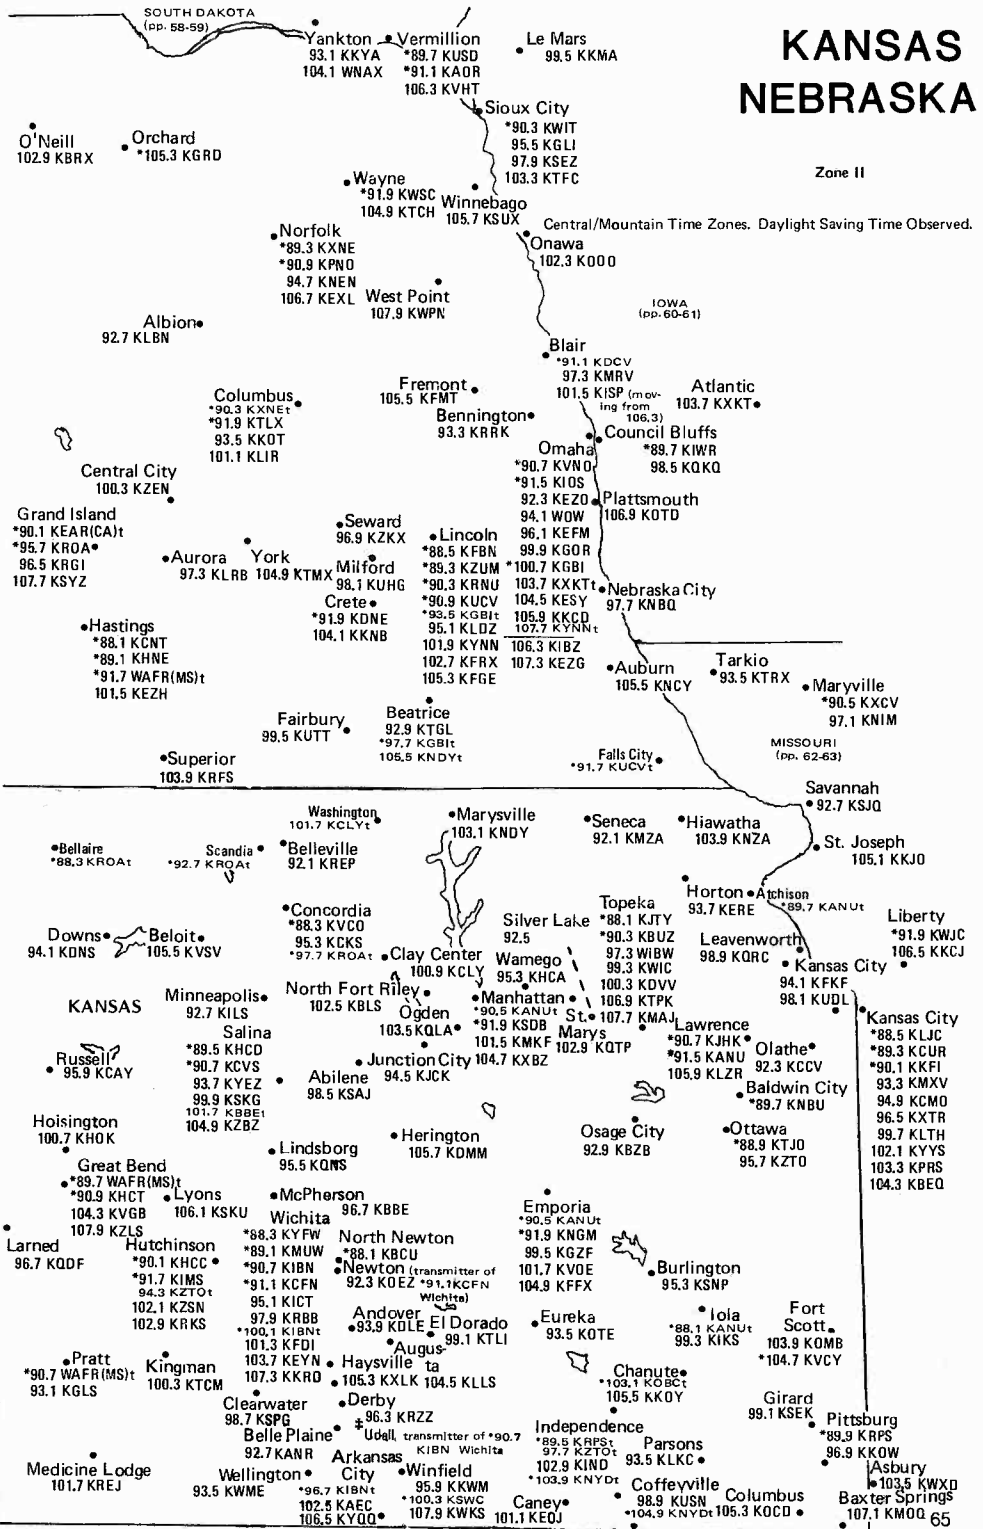

KANSAS NEBRASKA

Zone II