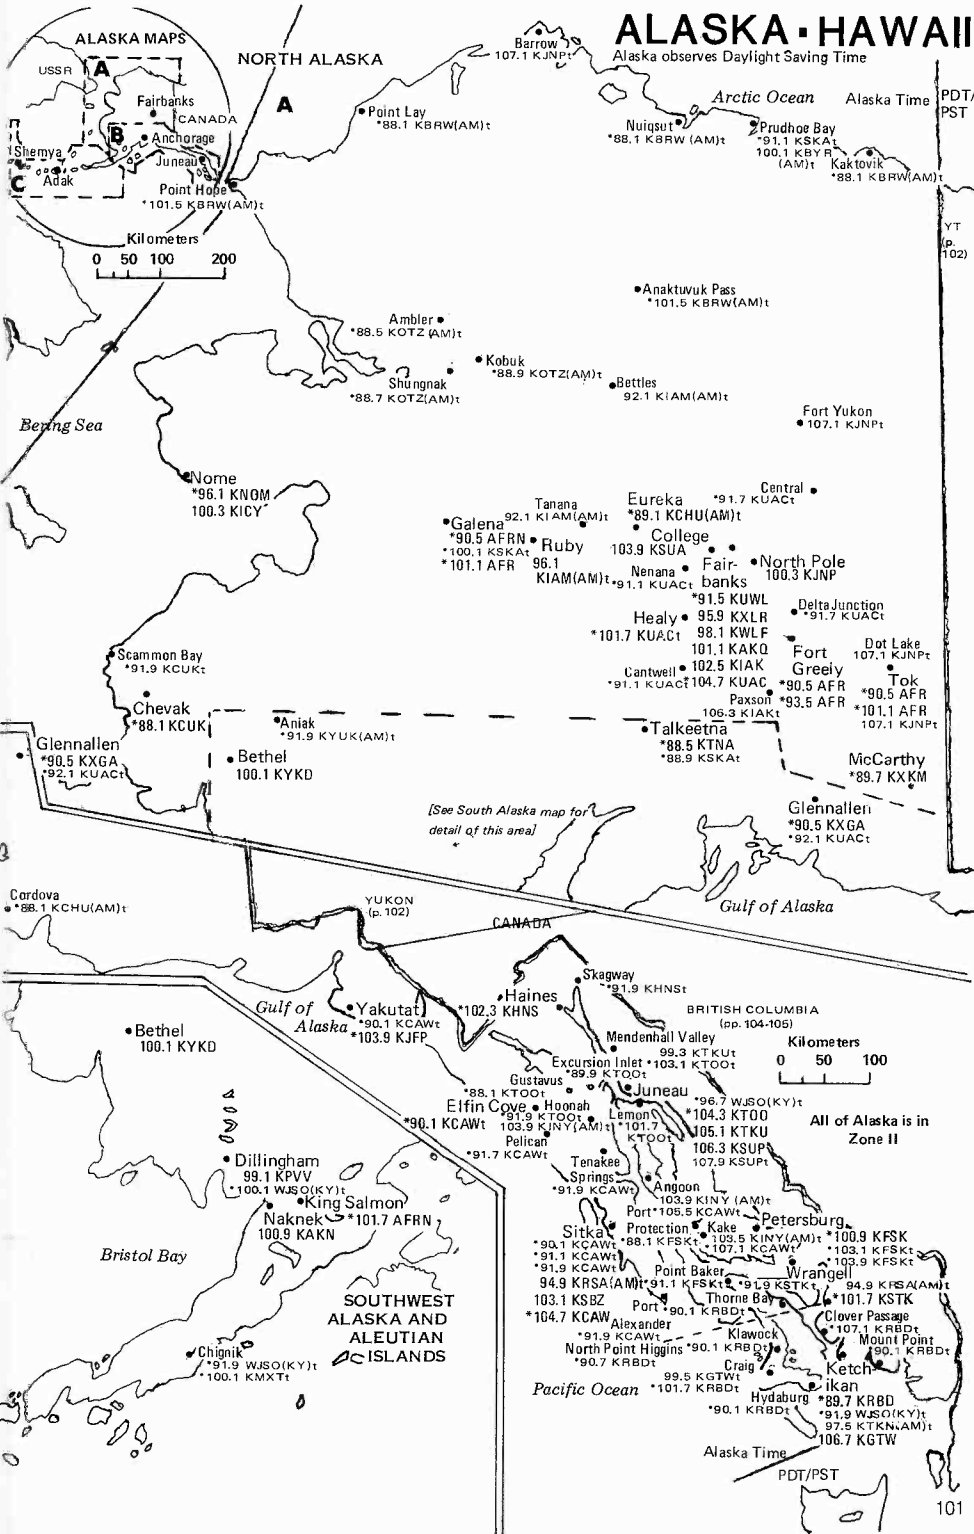

-9 hours (Alaska Time) -8 hours (PST) -7 hours (MST)

Yukon tourist information stations on 96.1 (all heard in a radius of 16-23 km), using call letters CKYN- and calling themselves, "Yukon Gold," are in Beaver Creek, Carcross, Dawson, Haines Junction, Watson Lake and Whitehorse.