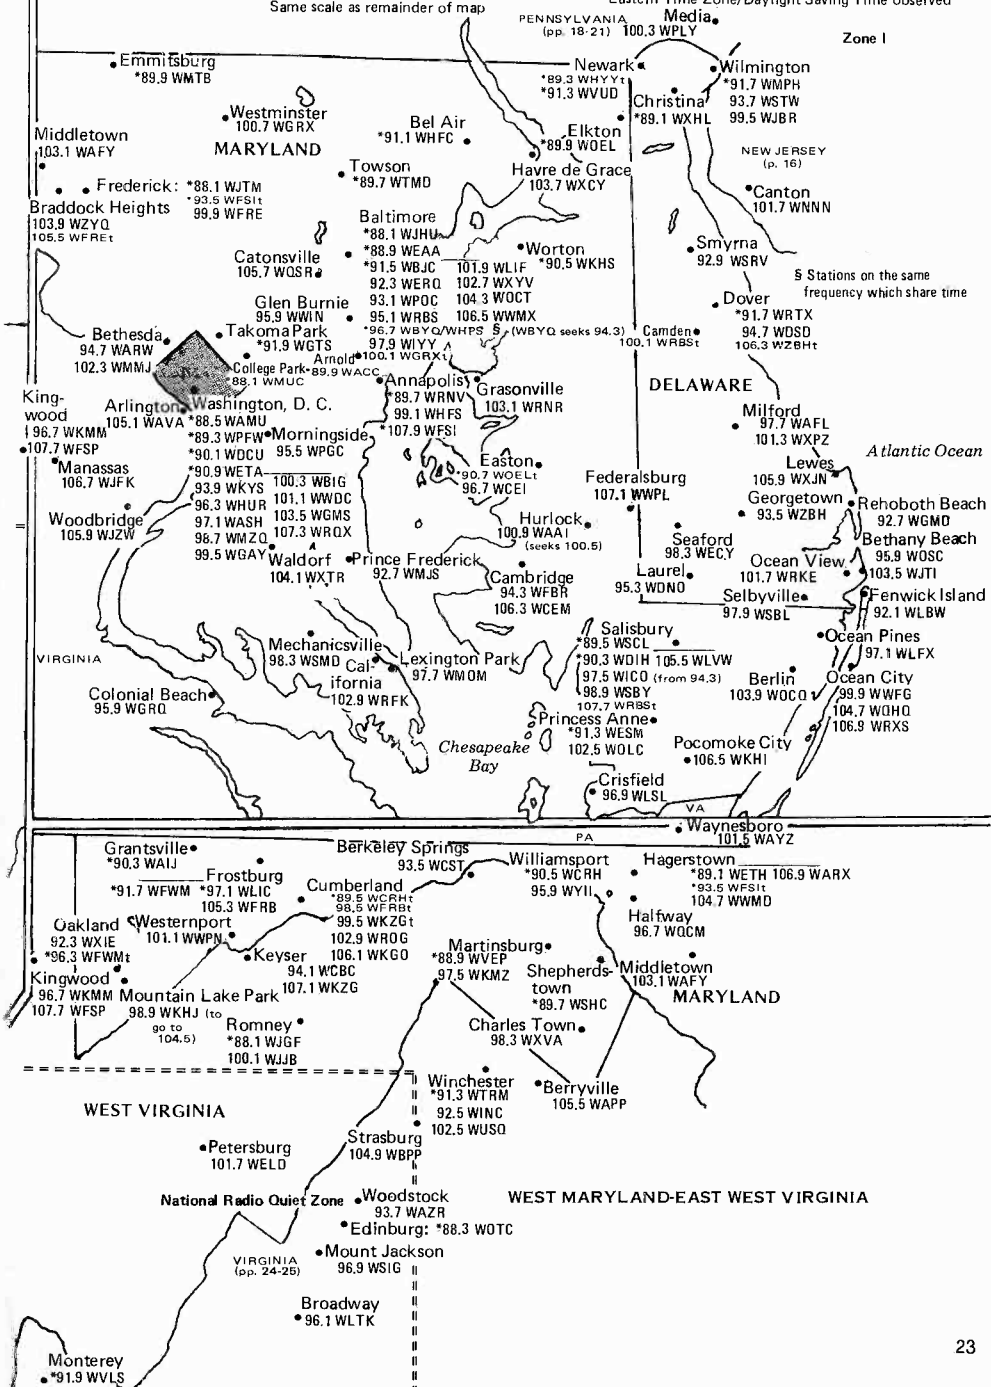

DELAWARE MARYLAND

WEST VIRGINIA

DELAWARE-EAST MARYLAND SECTION

Same scale as remainder of map

Eastern Time Zone/Daylight Saving Time observed

Zone I

VIRGINIA

DISTRICT OF COLUMBIA