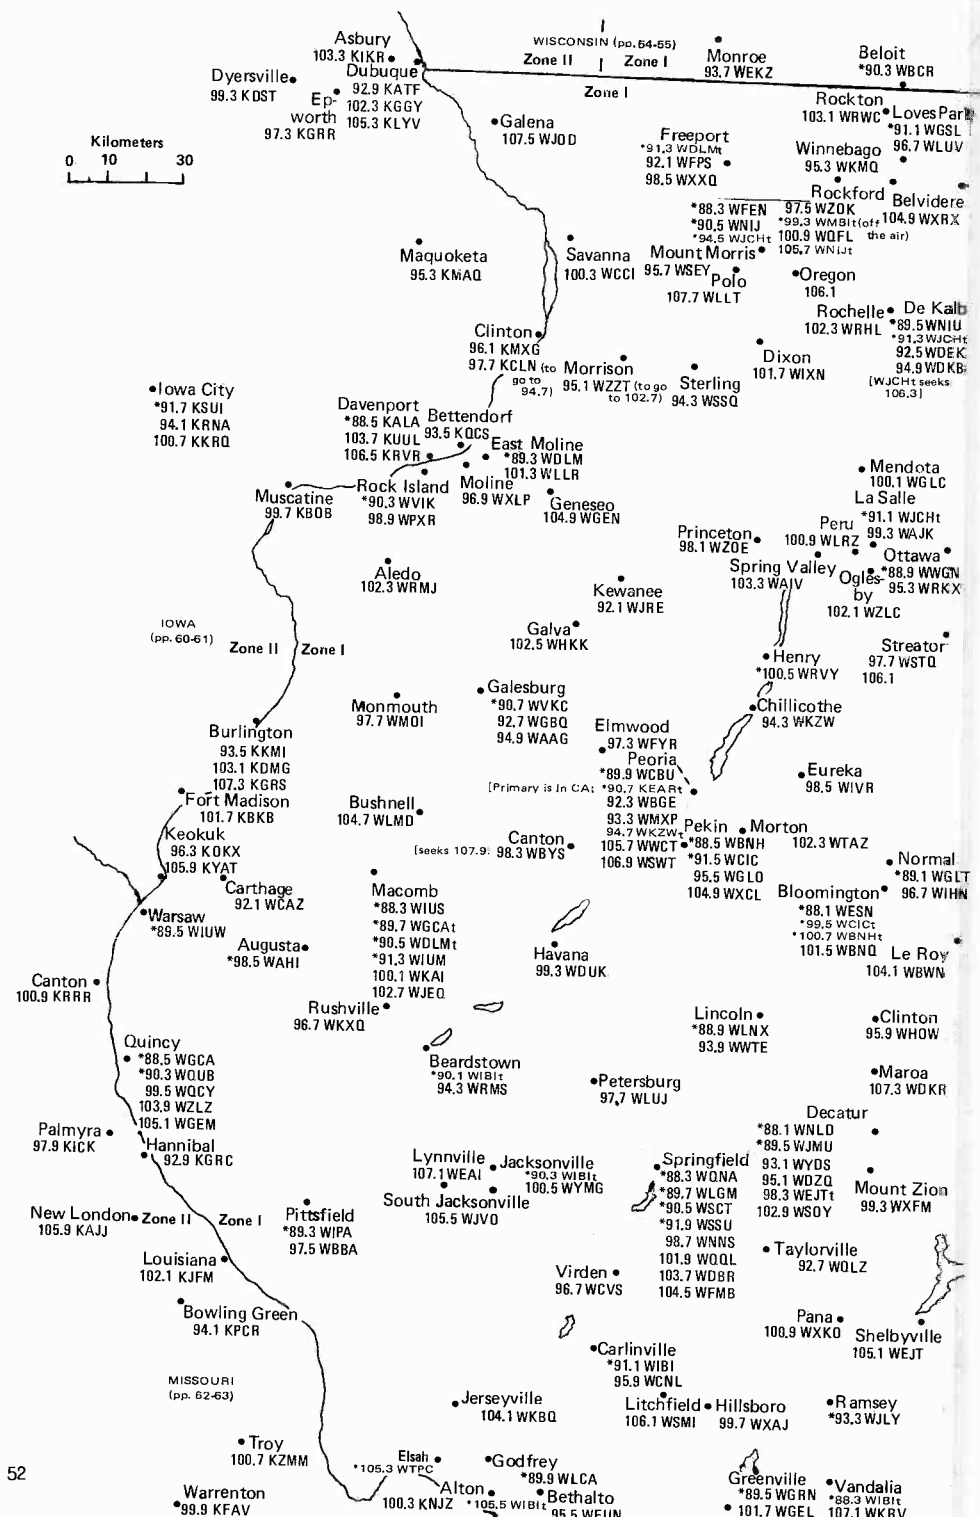

WISCONSIN (pp. 64-65)

IOWA (pp. 60-61)

MISSOURI (pp. 62-63)