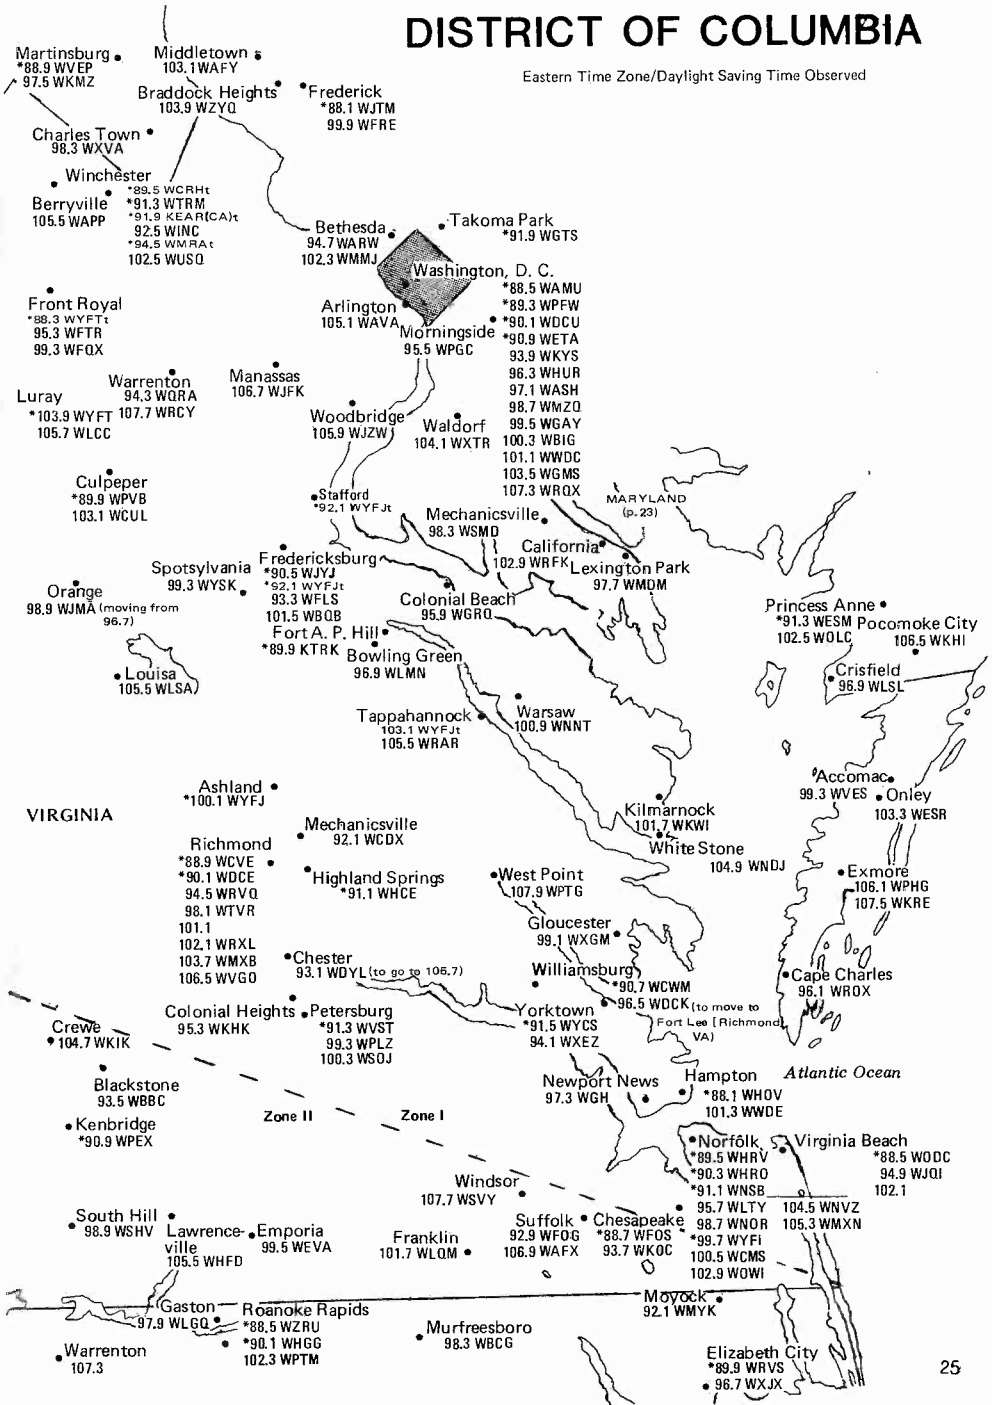

VIRGINIA

DISTRICT OF COLUMBIA

Eastern Time Zone/Daylight Saving Time Observed