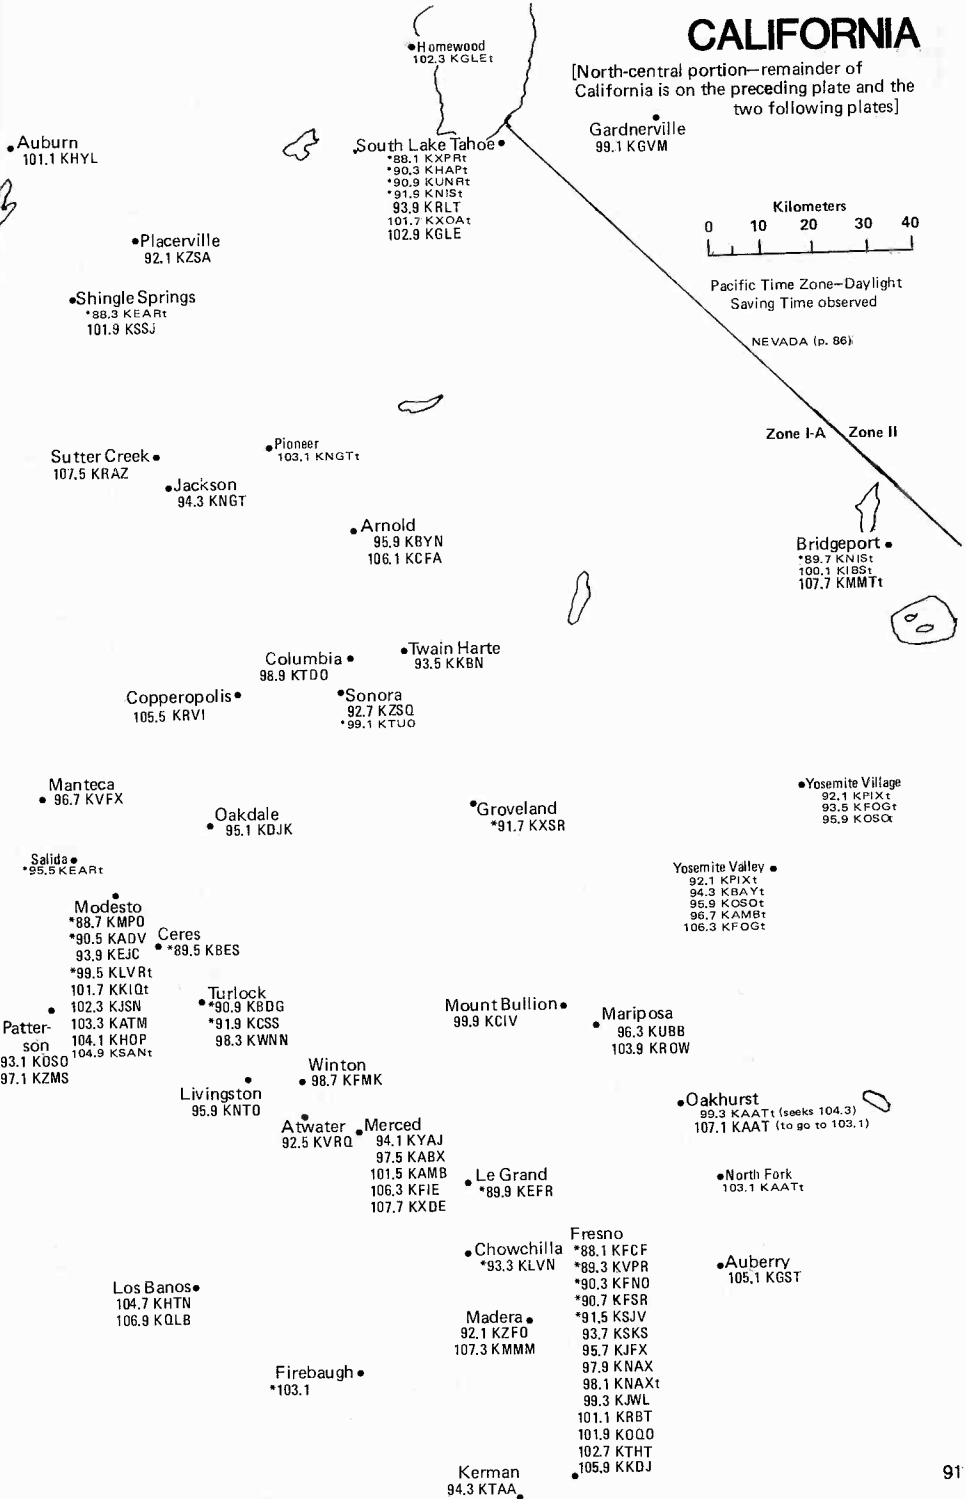

CALIFORNIA

[North-central portion—remainder of California is on the preceding plate and the two following plates]

Pacific Time Zone—Daylight Saving Time observed

NEVADA (p. 86)

Zone I-A Zone II