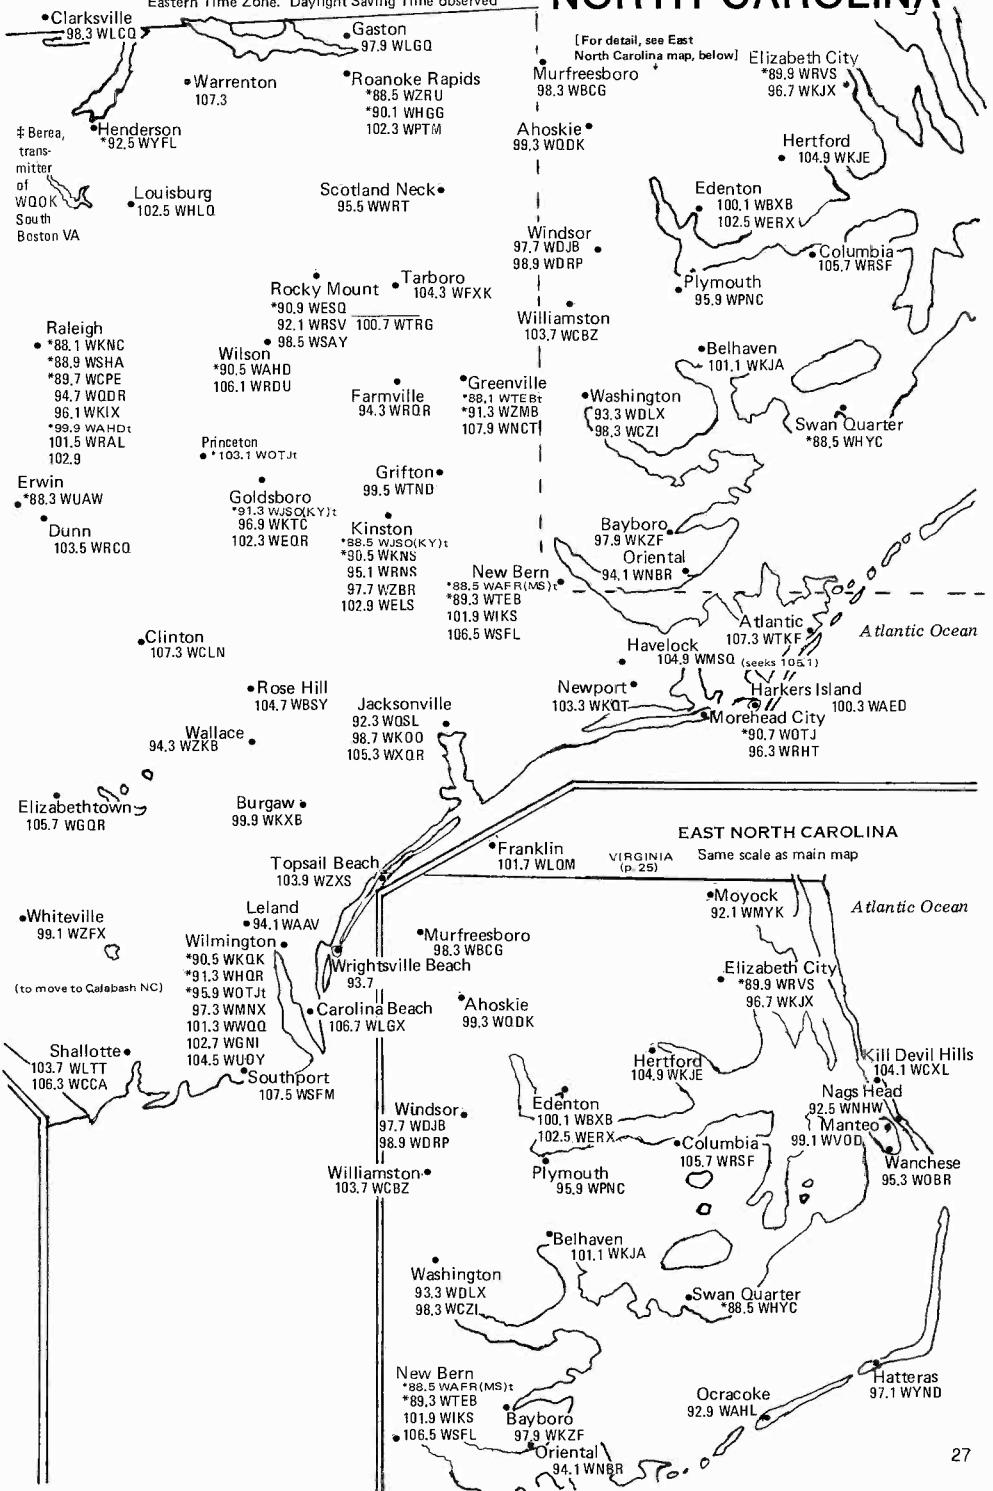

NORTH CAROLINA

Zone II
Eastern Time Zone. Daylight Saving Time observed

EAST NORTH CAROLINA

Same scale as main map