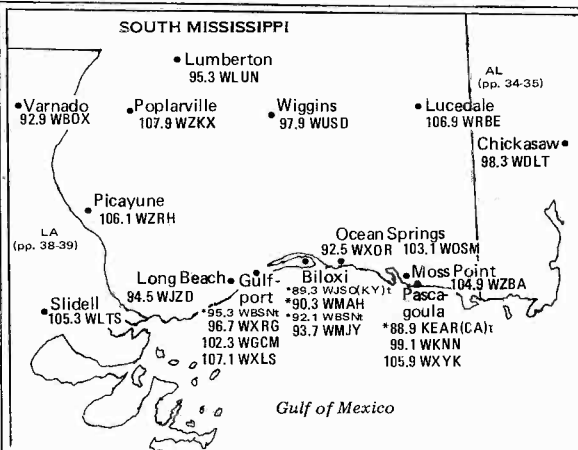

MISSISSIPPI

Zone II
Central Time Zone
Daylight Saving Time observed

- Corinth • 94.3 WXRZ 95.1 WADI
- Ripley • 102.3 WKZU
- Booneville • *89.5 WMAE 99.3 WBIP
- New Albany • 103.5 WWKZ 106.7 WWZD
- Baldwyn • 92.5 WESE
- Pontotoc • 96.7 WSEL
- Tupelo • *88.3 WAFR 90.9 WAJS 92.7 WACRt 98.5 WZLQ
- Fulton • 101.9 WFTA
- Amory • 95.3 WAFM
- Houston • 93.3 WSYE
- Aberdeen • 105.3 WWZQ
- West Point • *96.9 WAFRt 100.9 WKBB
- Starkville • *88.9 WAFRt 91.1 WMSV 92.1 WMSU 106.1 WMXU 99.9 WQNN
- State College • *89.9 WMAB ("Mississippi State")
- Artesia
- Brooksville • 98.9 WAJV
- Louisville • 107.1 WLSM
- Philadelphia • 102.3 WWSL
- Union • 104.1 WZKS
- Marion • 95.1 WZMP
- Meridian • *88.1 WMAW 102.1 WTUX *88.9 WMBVt 105.5 WSLYt *90.9 WAFRt 97.1 WOKK 101.3 WJDD
- Newton • 97.9 WMYQ
- Heidelberg • 99.3 WEEZ
- Laurel • 98.1 WMXI 100.3 WNSL
- Ellisville • 102.5 WJKX
- Hattiesburg • 96.5 WEZV
- Petal • *88.5 WUSM *89.3 WMAHt 92.1 WJMG 97.7 WZKt 103.7 WHER 104.5 WHSY
- Richton
- McLain • 96.9 WXAB
- Citronelle • 102.1 WXHT

- Iuka • 104.9 WFXO
- Florence • 91.3 WSHL 107.3 WOLT 96.1 WXFL
- Tuscombua • 100.3 WVNA
- Russellville • 97.7 WSHK
- Hamilton • 92.1 WERH
- Winfield • 105.9 WKXM
- Vernon • 106.5 WJEC
- Fayette • 98.1 WTXt
- Columbus • *88.5 WMUW *89.3 WAFRt 94.9 WKDR 103.1 WMBC Reform 103.9 WACR 101.7 WTID
- Carrollton • 94.1 WZBQ
- York • 104.9 WSLY

ALABAMA (pp. 34-35)

Wiggins • 97.9 WUSD
Lucedale • 106.9 WRBE
See South MS Map*