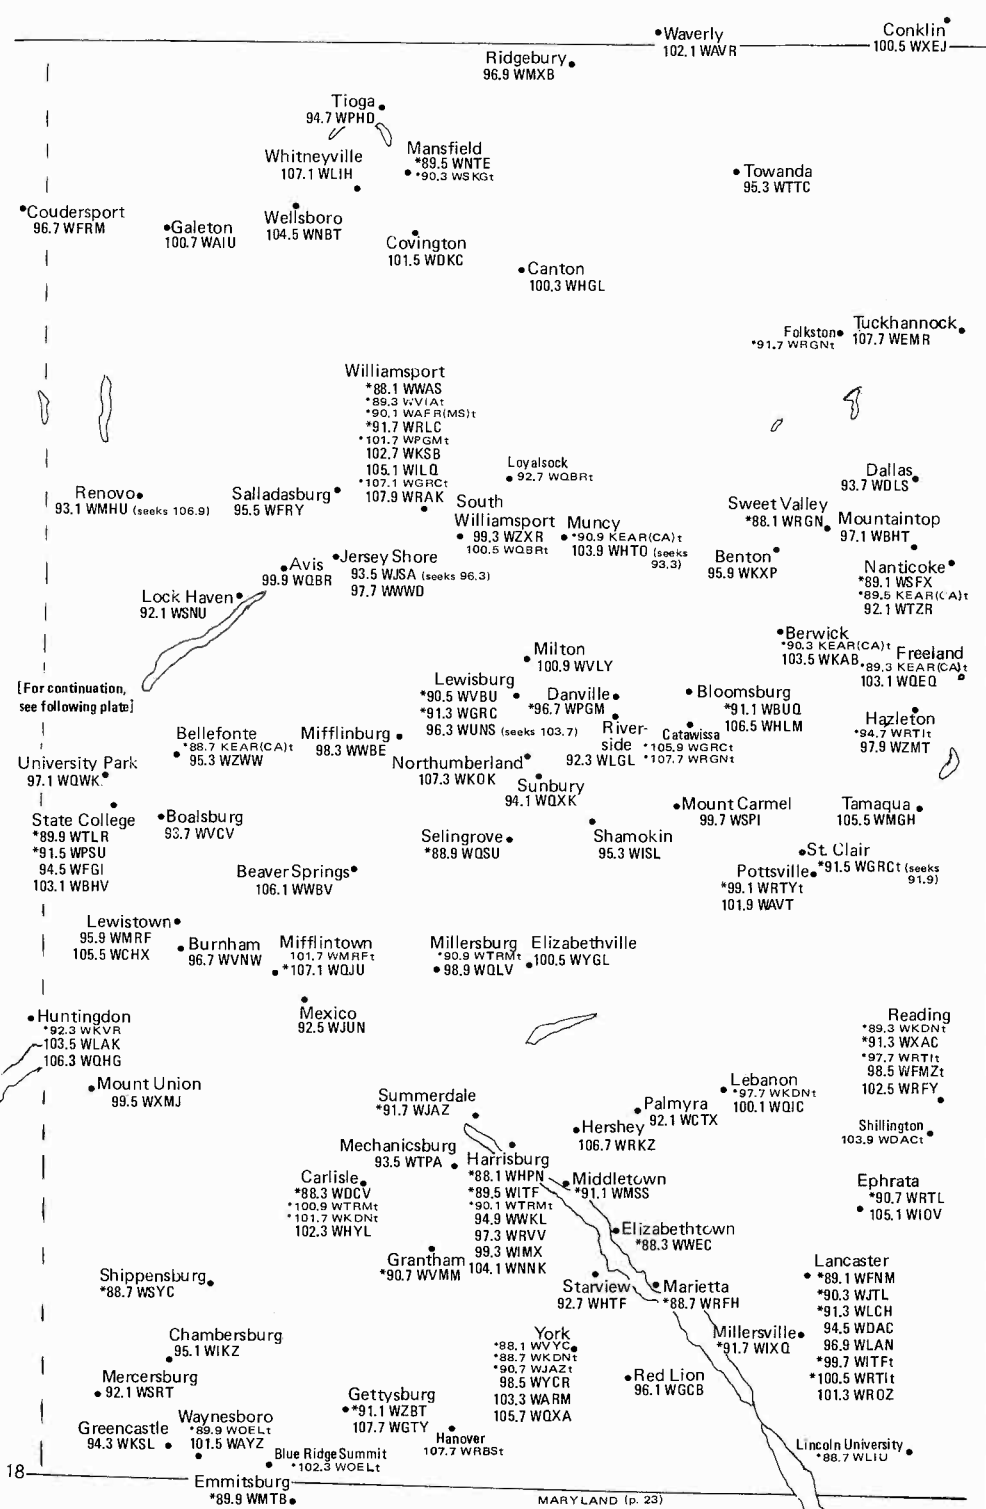

[For continuation, see following plate.]