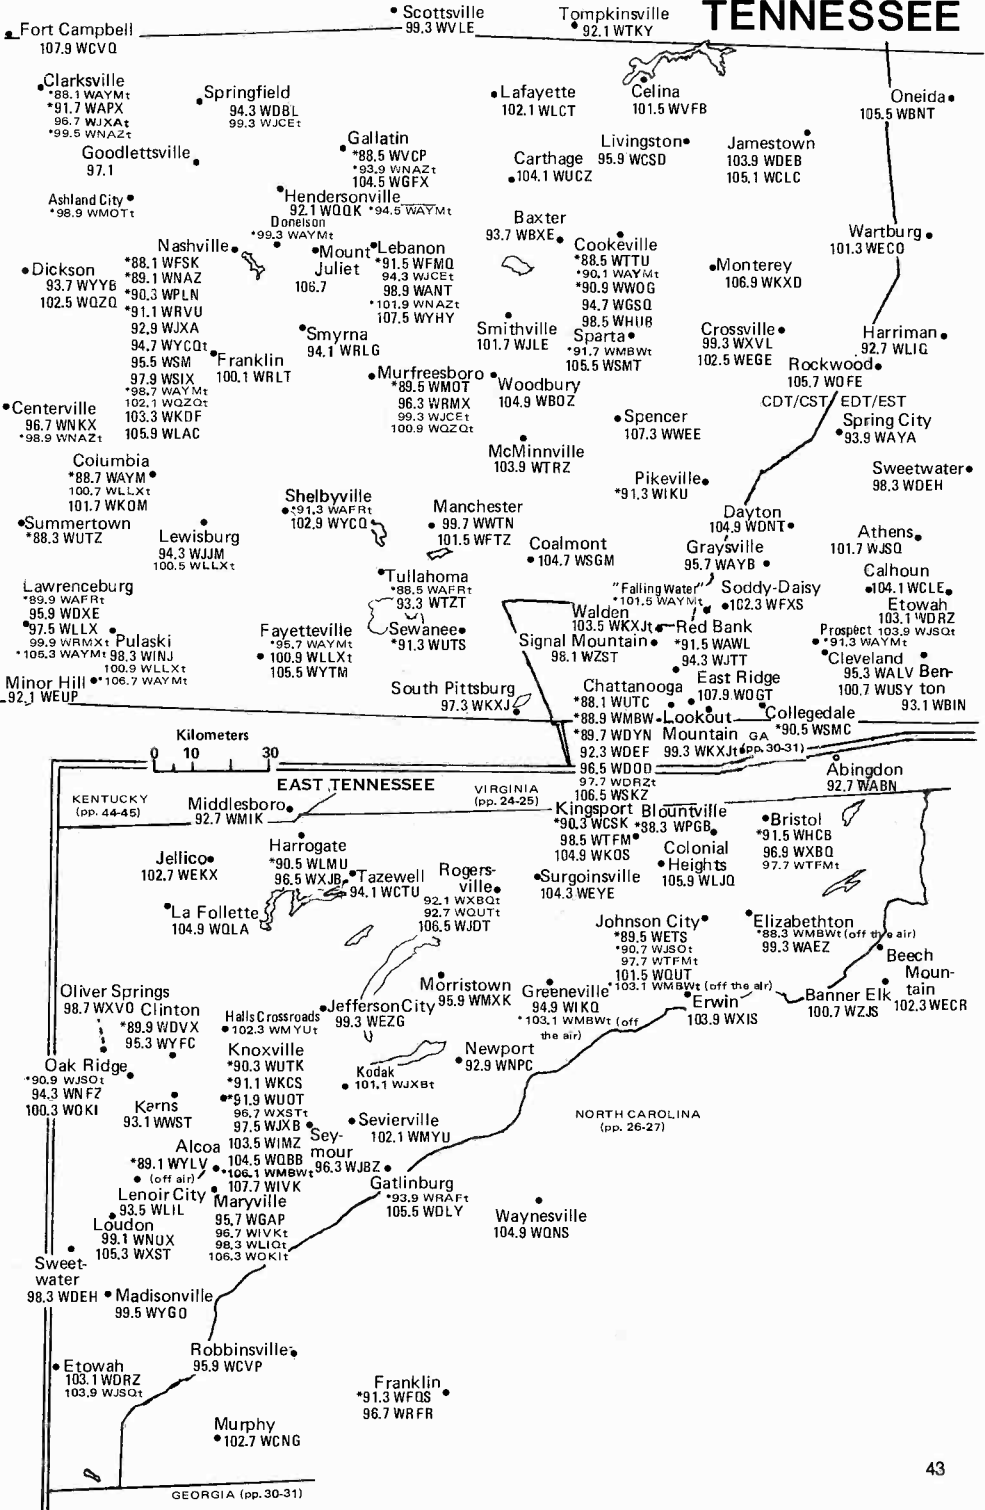

ALABAMA (pp. 34-35)

Wiggins • 97.9 WUSD
Lucedale • 106.9 WRBE
See South MS Map*

LOUISIANA

Zone II

ARKANSAS

TENNESSEE

WEST KENTUCKY

KENTUCKY