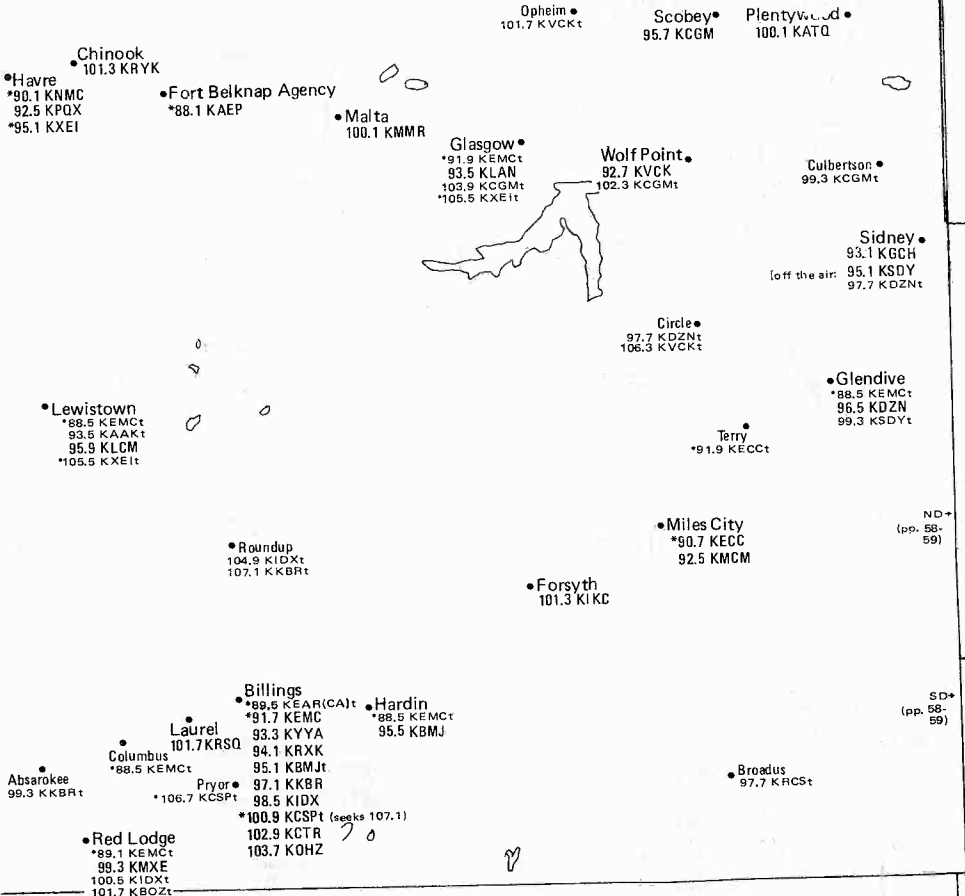

MONTANA

MDT/MST | CDT/CST

SASKATCHEWAN (pp. 106-107)

Zone II

CANADA

USA

ND+
(pp. 58-59)

SD+
(pp. 58-59)

WYOMING
(pp. 80-81)

•Powell
92.5 KLZY

•Sheridan
94.9 KRQE
96.5 KWYO

Mountain Time Zone/Daylight
Saving Time observed