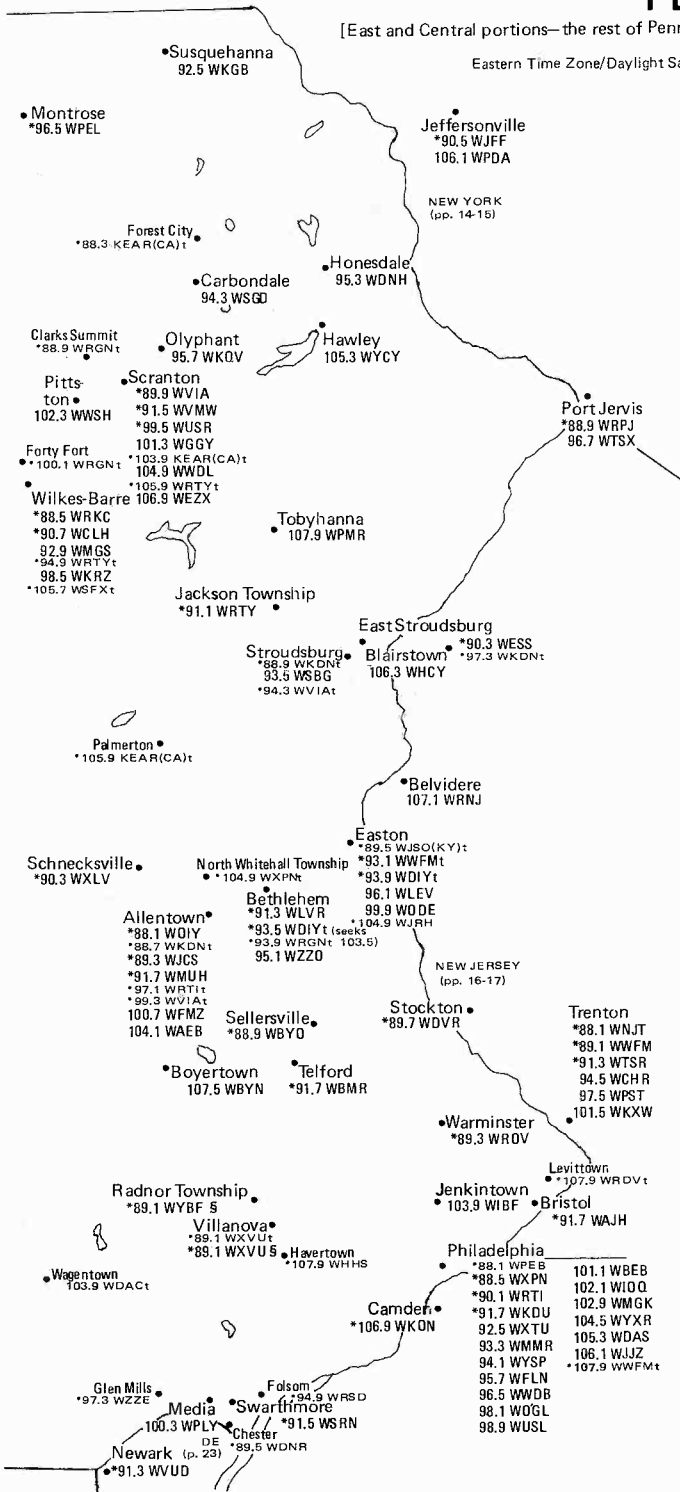

PENNSYLVANIA

[East and Central portions—the rest of Pennsylvania is on the following plate]

Eastern Time Zone/Daylight Saving Time observed

Zone 1

5 Stations sharing time on the same frequency