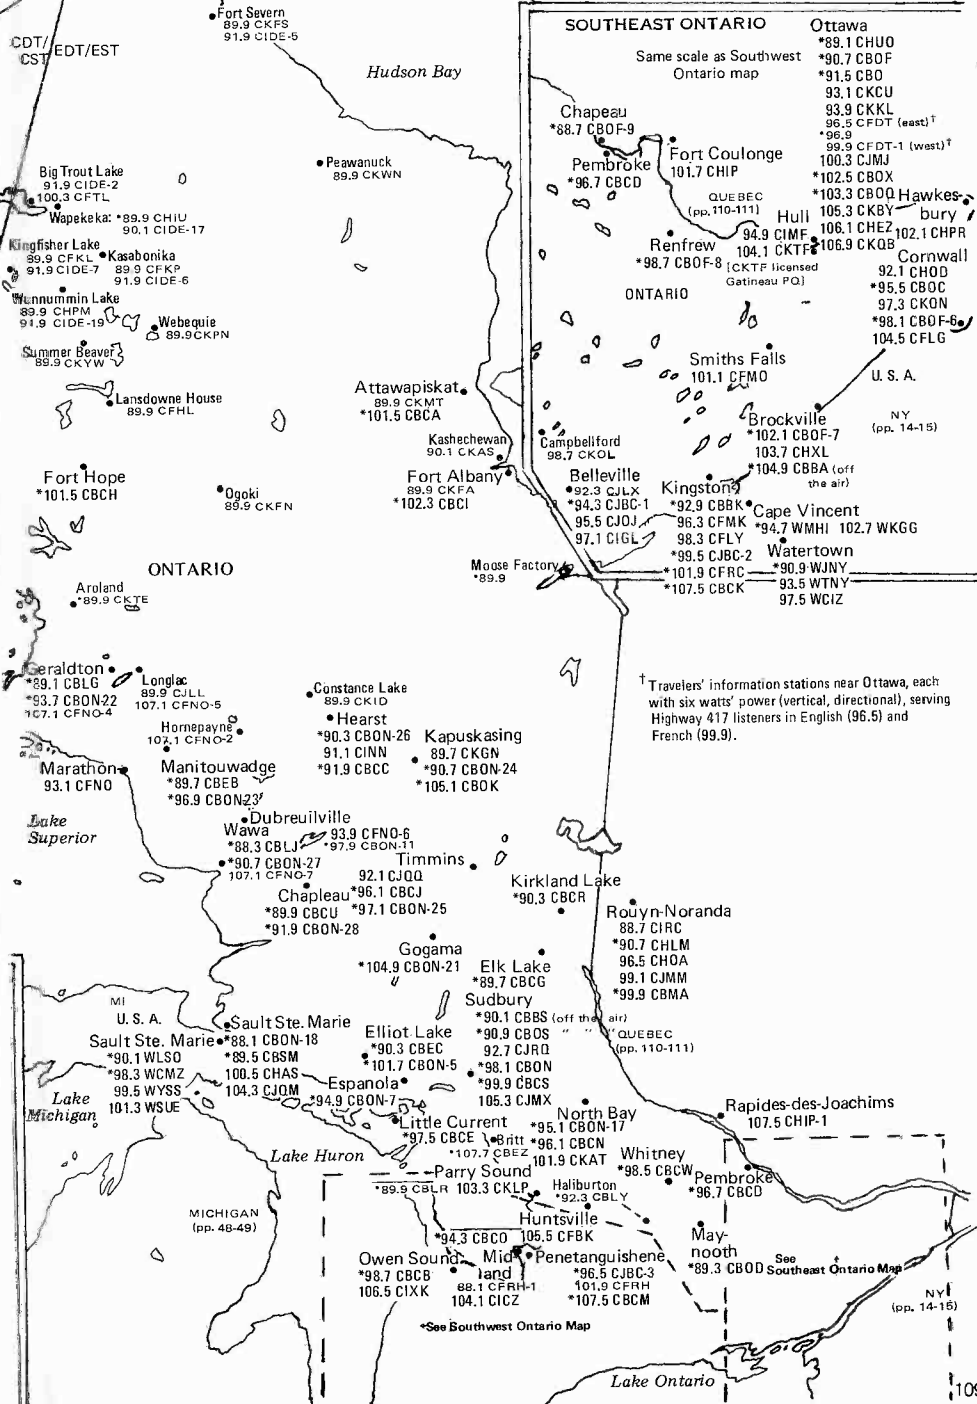

ONTARIO

Central/Eastern Time Zones. Daylight Saving Time observed.

SOUTHEAST ONTARIO

1. Same scale as Southwest Ontario map
2. Ottawa
     - *89.1 CHUO
     - *90.7 CBOF
     - *91.5 CBO
     - 93.1 CKCU
     - 93.9 CKKL
     - 96.5 CFDT (east)†
     - *96.9
     - 99.9 CFDT-1 (west)†
     - 100.3 CJMJ
     - *102.5 CBOX
     - *103.3 CBOO
     - Hawkesbury
       - 105.3 CKBY
       - 106.1 CHEZ
       - 102.1 CHPR
       - 106.9 CKQB
     - Cornwall
       - 92.1 CHOD
       - *95.5 CBOC
       - 97.3 CKON
       - *98.1 CBOF-6
       - 104.5 CFLG
   - Chapleau *88.7 CBOF-9
   - Fort Coulonge 101.7 CHIP
   - Pembroke *96.7 CBCC
   - QUEBEC (pp. 110-111)
   - Hull 94.9 CIMF
   - Renfrew *98.7 CBOF-8
   - 104.1 CKTF [CKTF licensed Gatineau PO.]
   - Smiths Falls 101.1 CFMO
   - Brockville *102.1 CBOF-7
   - 103.7 CHXL
   - *104.9 CBBA (off the air)
   - Kingston
     - *92.3 CJLX
     - *94.3 CJBC-1
     - 95.5 CJOJ
     - 98.3 CFLY
     - *99.5 CJBC-2
     - 101.9 CFRC
     - *107.5 CBCK
   - Cape Vincent *94.7 WMH 102.7 WKGG
   - Watertown
     - *90.9 WJNY
     - 93.5 WTNV
     - 97.5 WCIZ
   - Belleville
     - *92.3 CJLX
     - *94.3 CJBC-1
     - 95.5 CJOJ
     - 97.1 CIGL
   - Kingston
     - *92.3 CJLX
     - *94.3 CJBC-1
     - 95.5 CJOJ
     - 98.3 CFLY
     - *99.5 CJBC-2
     - 101.9 CFRC
     - *107.5 CBCK
   - Belleville
     - *92.3 CJLX
     - *94.3 CJBC-1
     - 95.5 CJOJ
     - 97.1 CIGL
   - Kingston
     - *92.3 CJLX
     - *94.3 CJBC-1
     - 95.5 CJOJ
     - 98.3 CFLY
     - *99.5 CJBC-2
     - 101.9 CFRC
     - *107.5 CBCK
   - Belleville
     - *92.3 CJLX
     - *94.3 CJBC-1
     - 95.5 CJOJ
     - 97.1 CIGL
   - Kingston
     - *92.3 CJLX
     - *94.3 CJBC-1
     - 95.5 CJOJ
     - 98.3 CFLY
     - *99.5 CJBC-2
     - 101.9 CFRC
     - *107.5 CBCK

† Travelers' information stations near Ottawa, each with six watts' power (vertical, directional), serving Highway 417 listeners in English (96.5) and French (99.9).