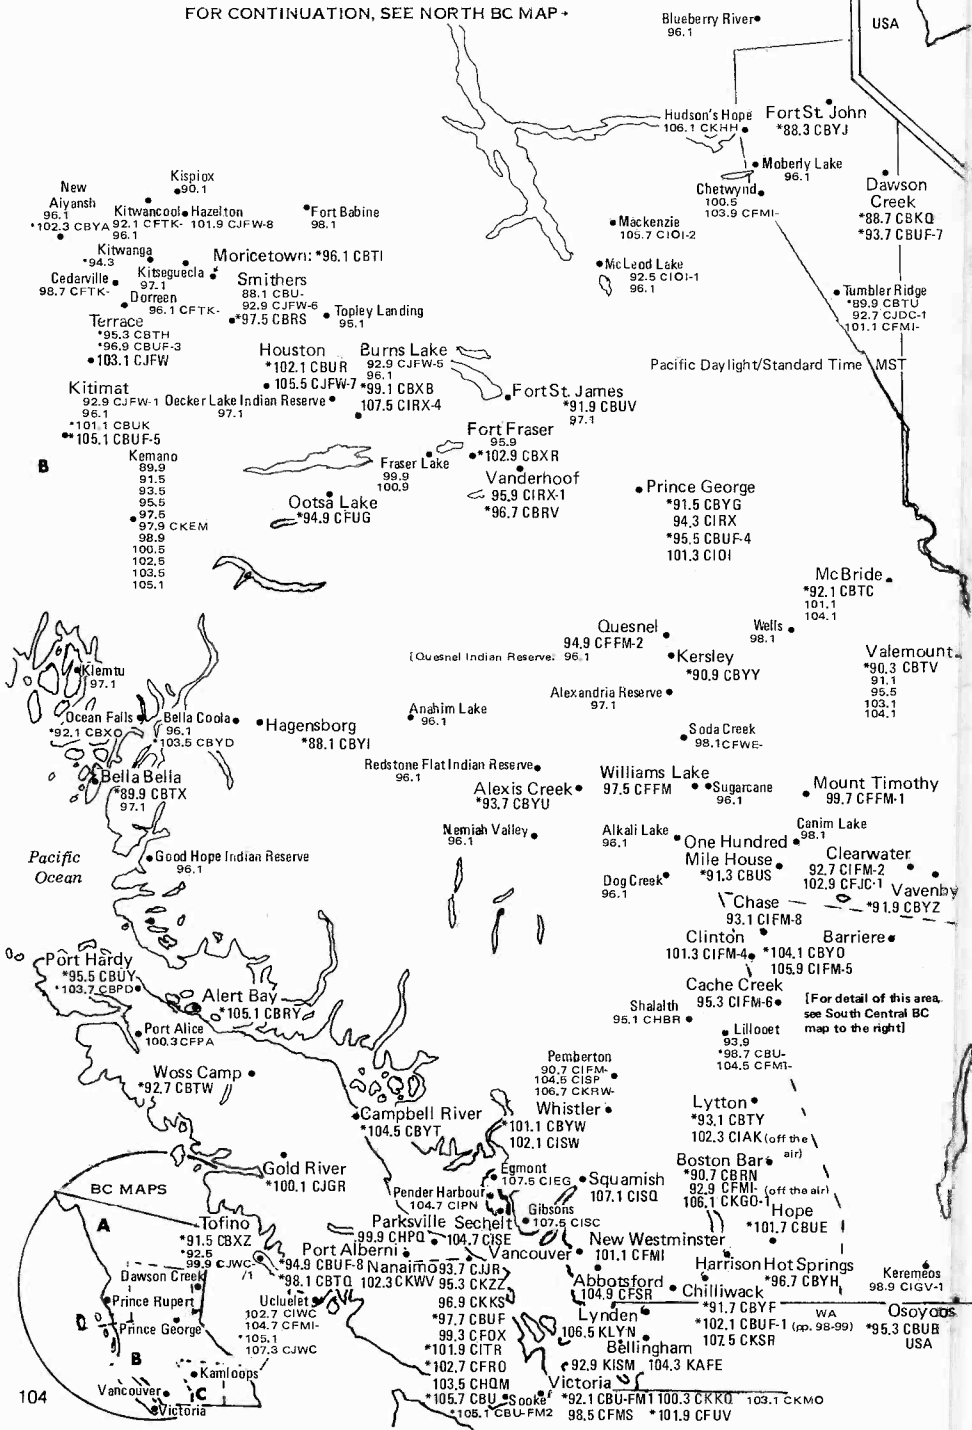

FOR CONTINUATION, SEE NORTH BC MAP →