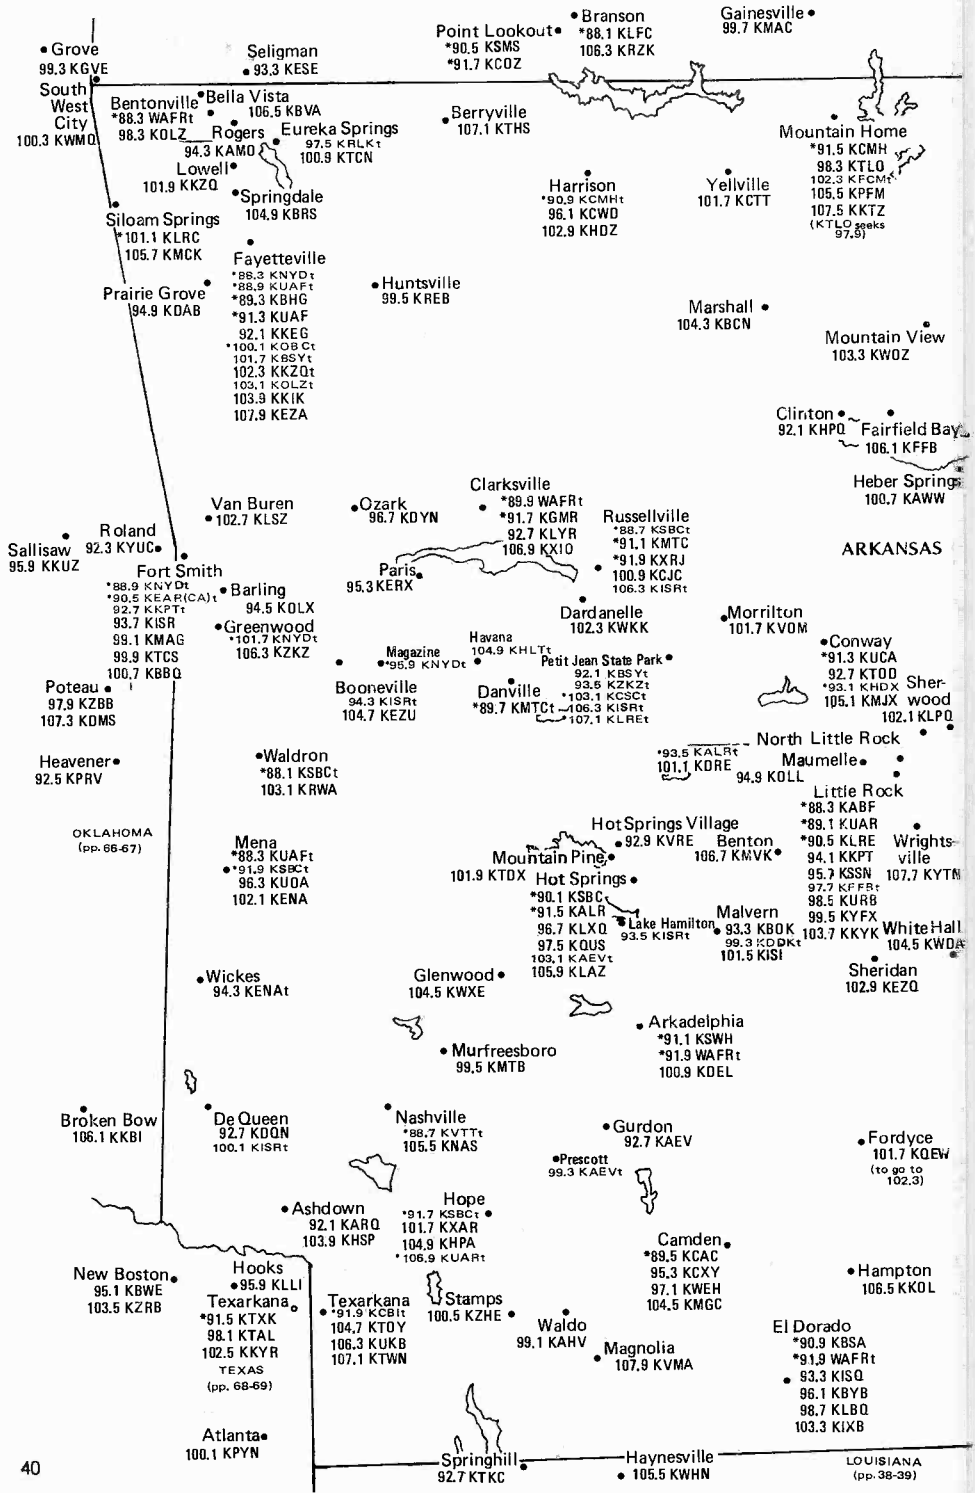

ALABAMA (pp. 34-35)

Wiggins • 97.9 WUSD
Lucedale • 106.9 WRBE
See South MS Map*

LOUISIANA

Zone II

ARKANSAS

TENNESSEE

WEST KENTUCKY

KENTUCKY