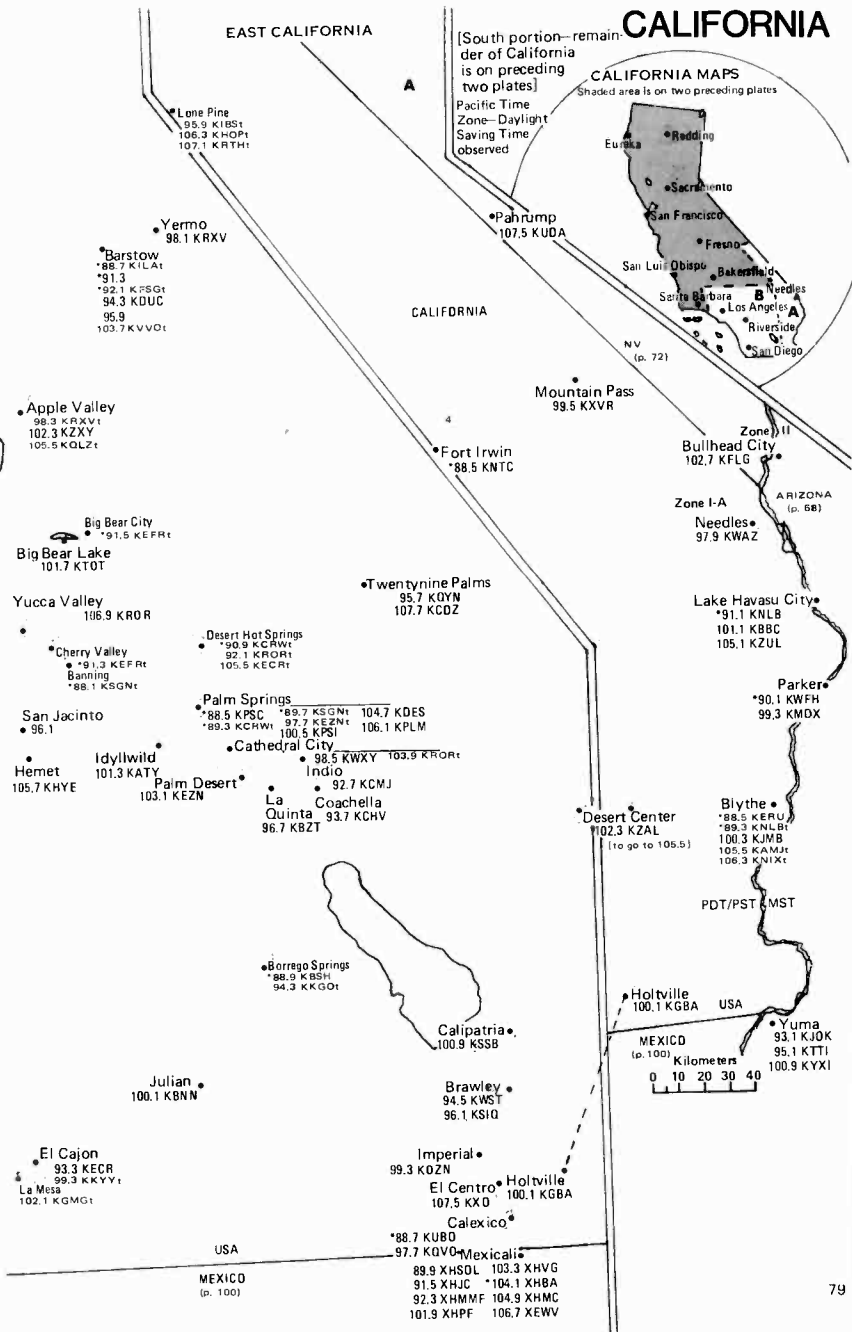

EAST CALIFORNIA

CALIFORNIA

Lone Pine
95.9 KIBS
106.3 KHOP
107.1 KRTH

Yermo
98.1 KRXV

Barstow
88.7 KILA
91.3
92.1 KPSG
94.3 KDUC
95.9
103.7 KVVDT

Apple Valley
88.3 KQWV
102.3 KZXY
105.5 KOLZ

Big Bear City
91.5 KEFR
Big Bear Lake
101.7 KTOT

Yucca Valley
106.9 KROR

Cherry Valley
91.3 KEFR
Banning
88.1 KSGN

San Jacinto
96.1

Hemet
105.7 KHYE

Idyllwild
101.3 KATY

Palm Desert
103.1 KEZN

Palm Springs
88.5 KPSC
89.3 KCIW
89.7 KSGN
97.7 KEZT
100.5 KPSJ
104.7 KDES
106.1 KPLM

Cathedral City
98.5 KWXY

Indio
92.7 KCMJ

La Quinta
96.7 KBZT

Coachella
93.7 KCHV

Borrego Springs
88.9 KBSH
94.3 KKGQ

Calipatria
100.9 KSSB

Brawley
94.5 KWST
96.1 KSIQ

Imperial
99.3 KOZN

El Centro
107.5 KXD

Holtville
100.1 KGBA

Calexico
88.7 KUBO

Mountain Pass
99.5 KXVR

Fort Irwin
88.5 KNCT

Twentynine Palms
95.7 KOYN
107.7 KCDZ

Desert Center
102.3 KZAL
(to go to 105.5)

Blythe
88.5 KERU
89.3 KNLB
100.3 KJMB
105.5 KAMJ
106.3 KNIX

Parker
90.1 KWFH
99.3 KMDX

Bullhead City
102.7 KFLG

Zone I-A
Needles
97.9 KWAZ

Lake Havasu City
91.1 KNLB
101.1 KBBC
105.1 KZUL

PDT/PST -6 MST

Holtville
100.1 KGBA

MEXICD
(p. 100)

Yuma
93.1 KJOK
95.1 KTTI
100.9 KYXI

USA

USA
MEXICD
(p. 100)

Kilometers
0 10 20 30 40