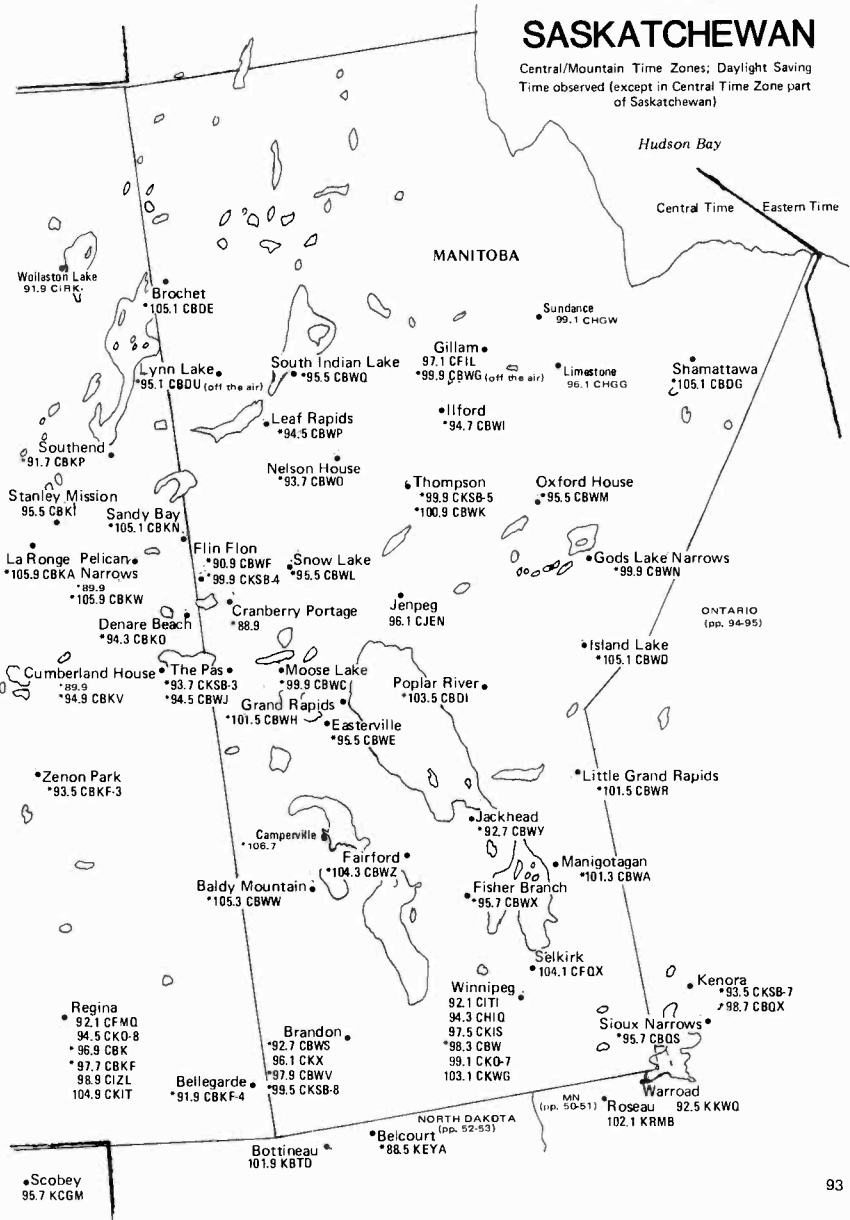

ALBERTA MANITOBA SASKATCHEWAN

Central/Mountain Time Zones; Daylight Saving
Time observed (except in Central Time Zone part
of Saskatchewan)