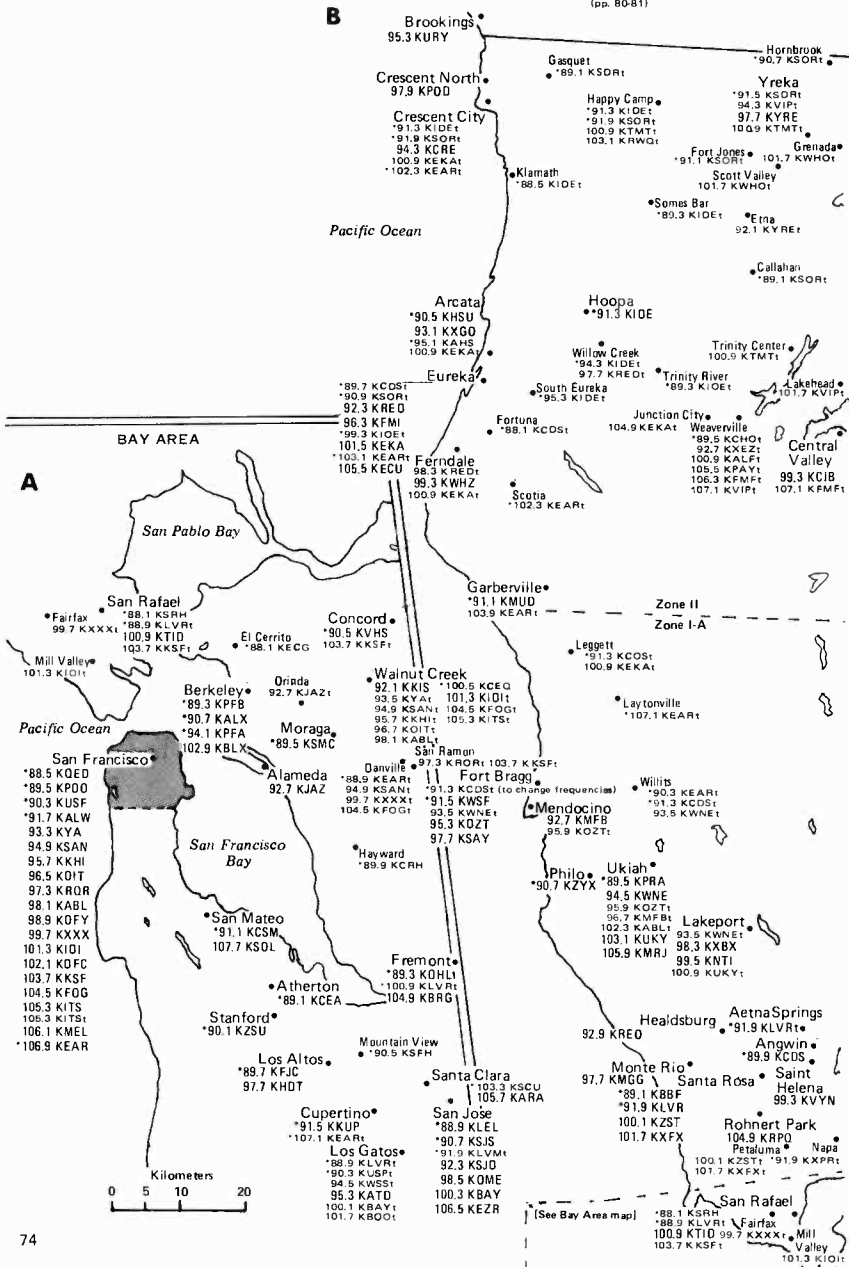

# NEVADA • UTAH

Mountain/Pacific Time Zones; Daylight Saving Time Observed

Zone II

Utah Map:

Kilometers  
0 20 40