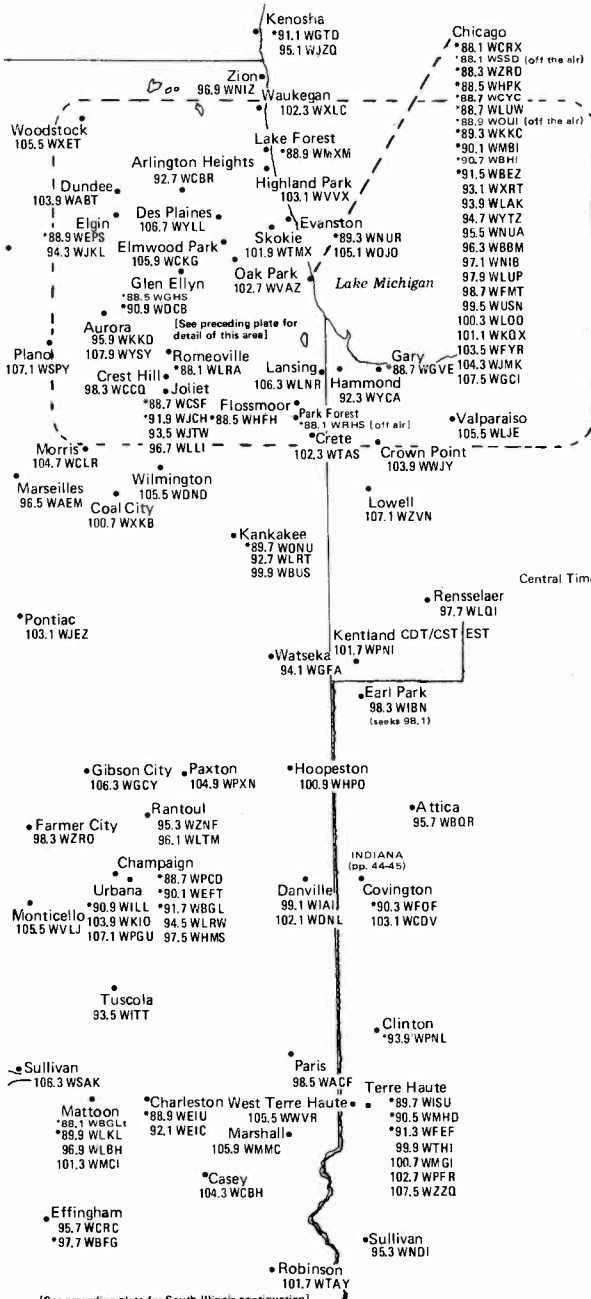

ILLINOIS

[Except Chicago area and South Illinois, which are on preceding plate]

Central Time Zone/Daylight Saving Time Observed

Zone I

[See preceding plate for South Illinois continuation]