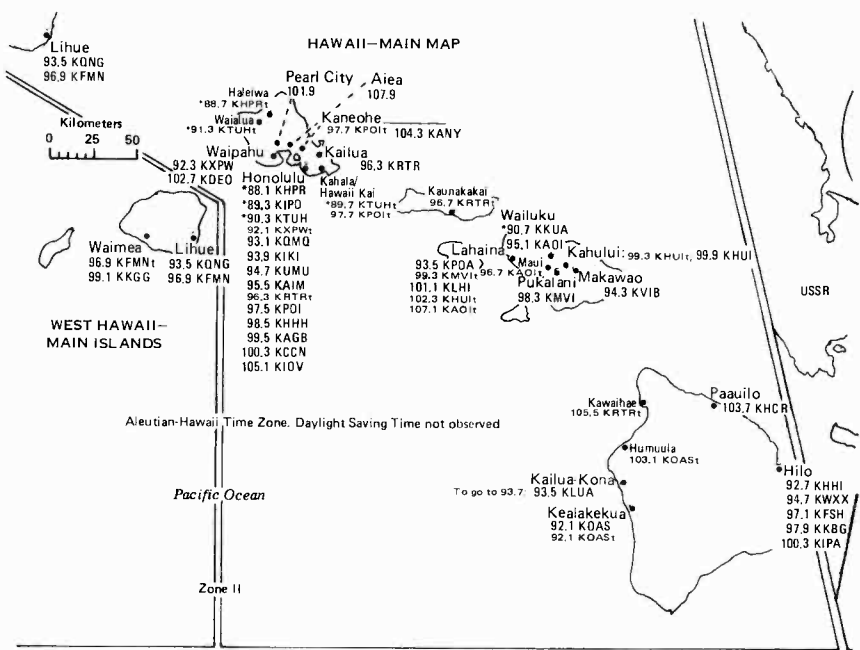

Cheyenne  
\*89.5 KWBIt  
97.9 KFBO  
100.7 KKAZ  
\*106.3 KLEN

Pine Bluffs  
96.7 KERMT  
(pp. 70-71)

COLORADO