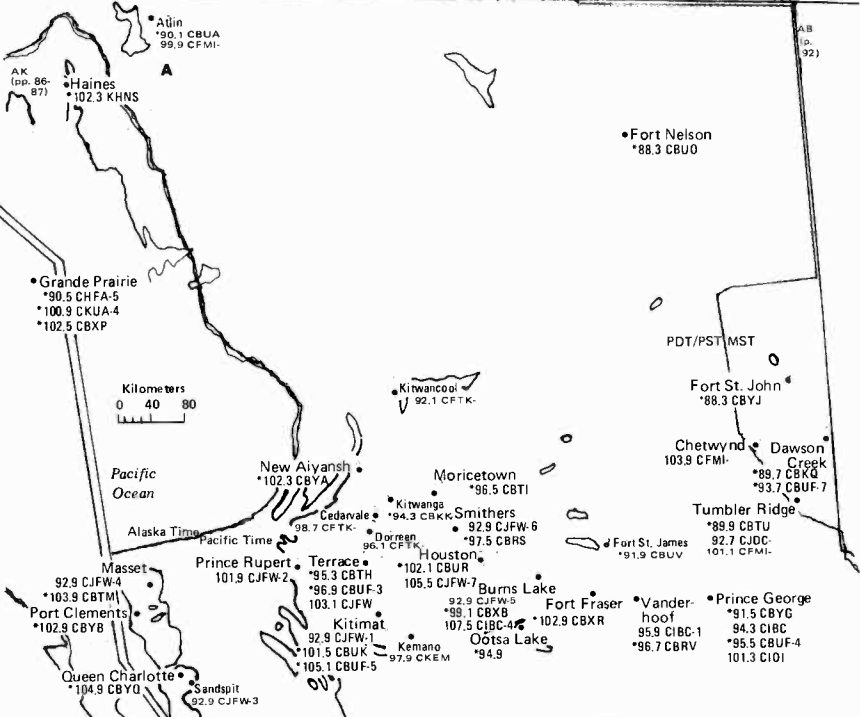

BRITISH COLUMBIA

NORTH BRITISH COLUMBIA
Pacific/Mountain Time Zones. Daylight Saving Time observed, except Mountain Standard Time observed the entire year in Northeast British Columbia