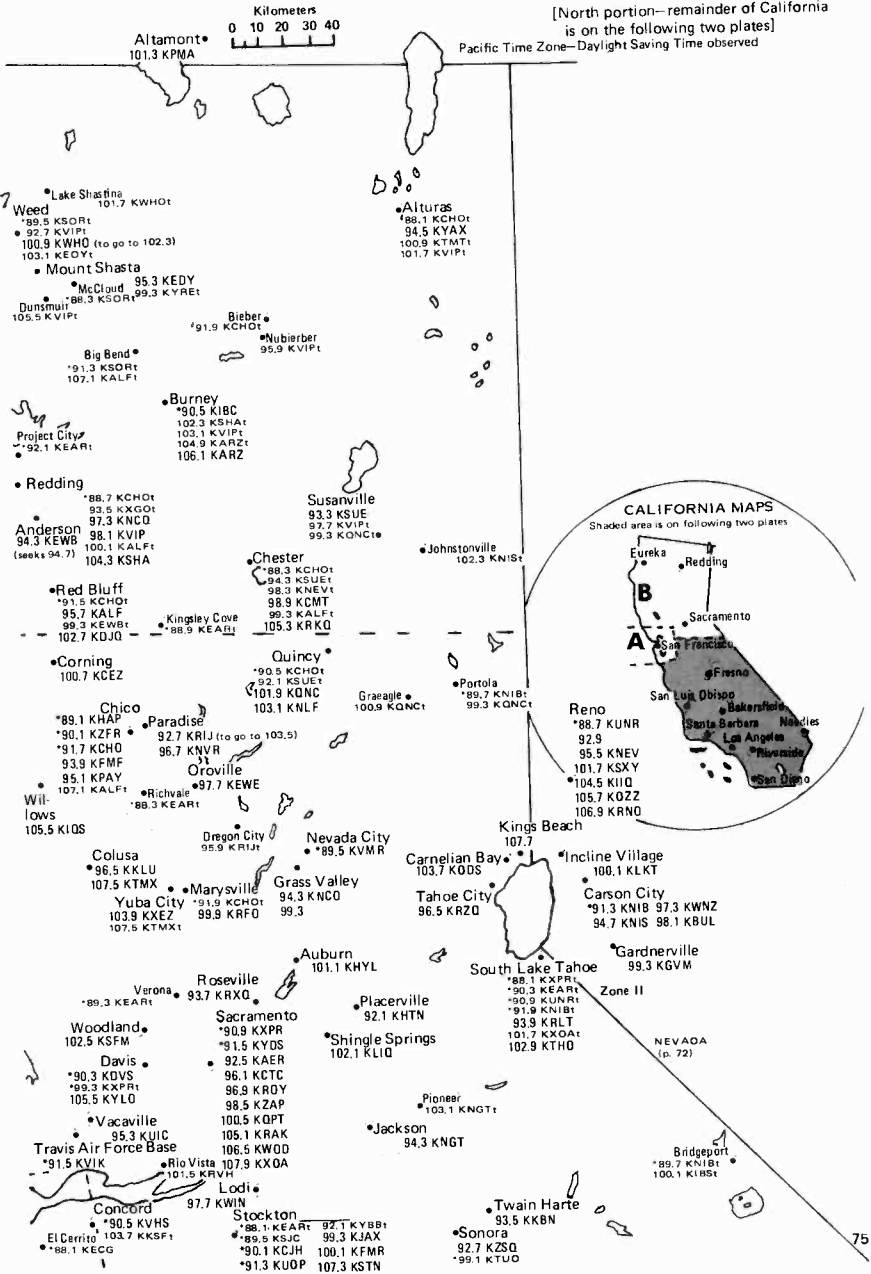

CALIFORNIA

[North portion—remainder of California is on the following two plates]