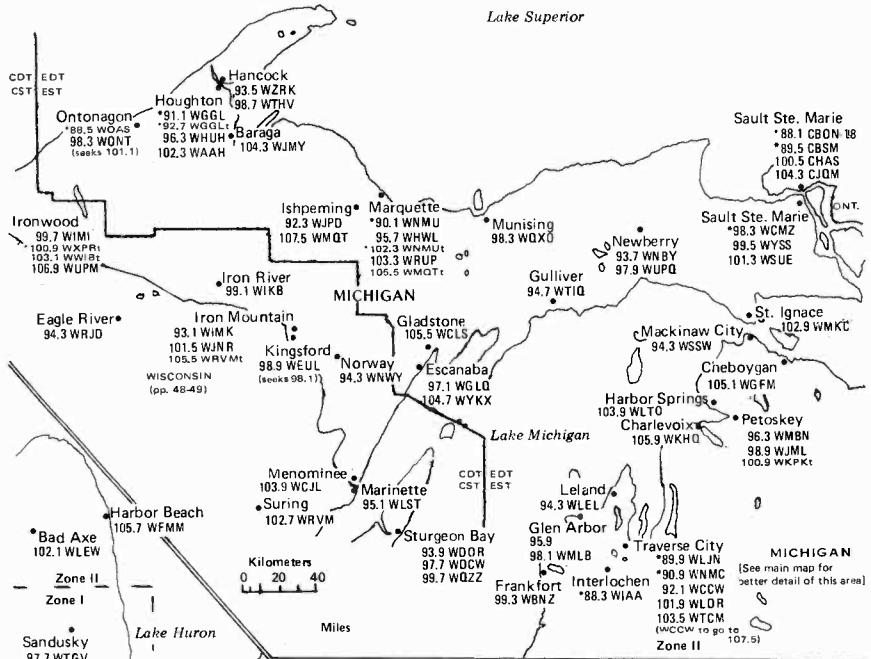

# OHIO

MICHIGAN'S UPPER PENINSULA AND ISLE ROYALE

MICHIGAN

Eastern/Central Time Zones  
Daylight Saving Time Observed