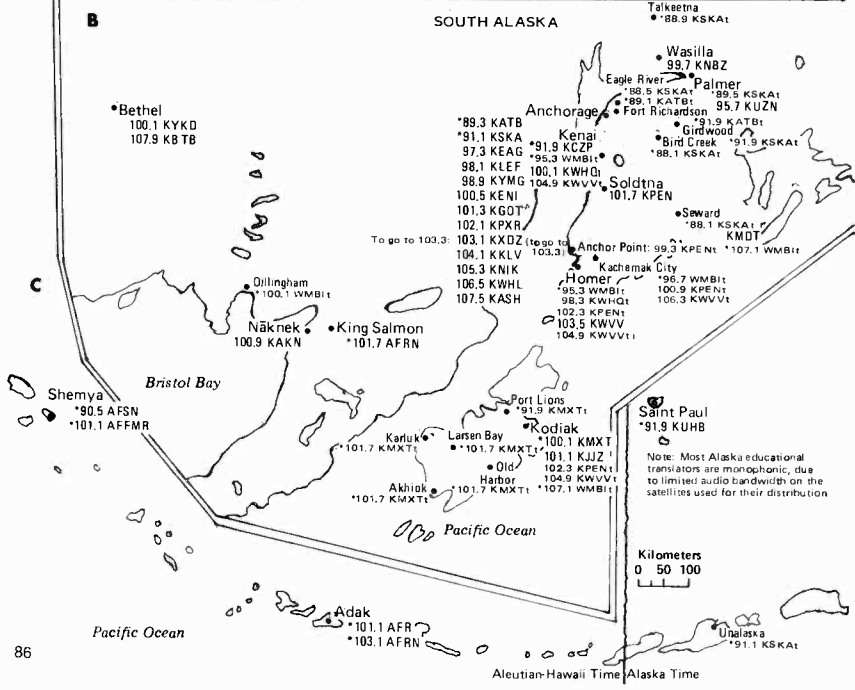

Cheyenne  
\*89.5 KWBIt  
97.9 KFBO  
100.7 KKAZ  
\*106.3 KLEN

Pine Bluffs  
96.7 KERMT  
(pp. 70-71)

COLORADO