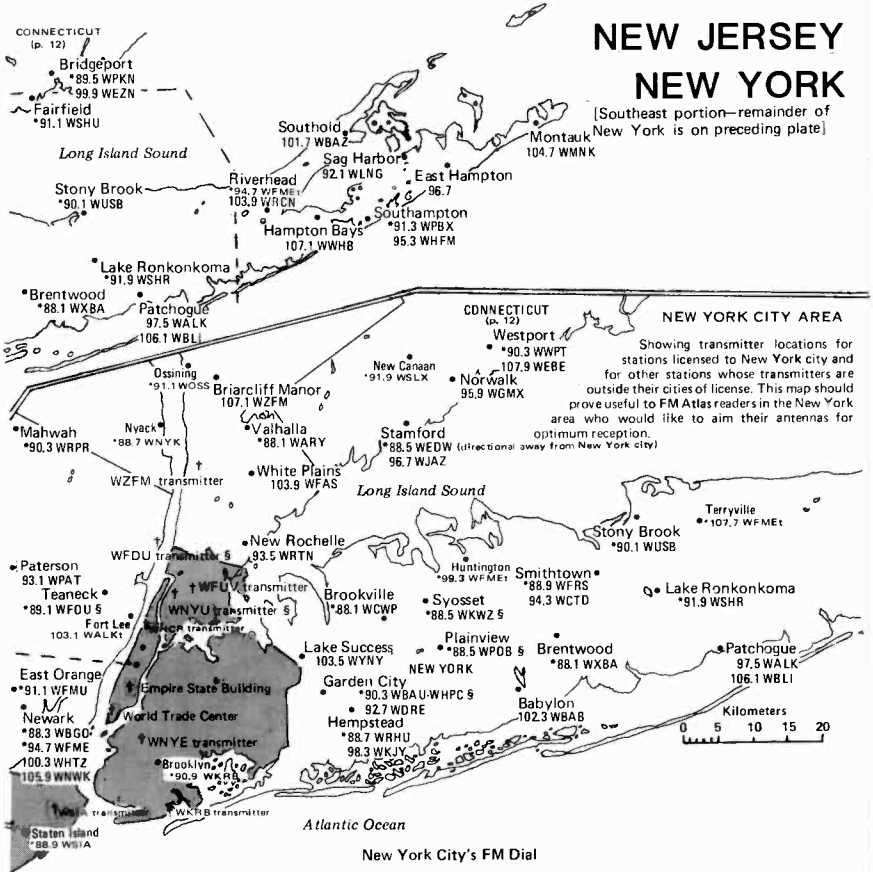

NEW JERSEY NEW YORK

[Southeast portion—remainder of New York is on preceding plate]

New York City's FM Dial

Stations serving all or parts of New York City with a primary (or strong secondary) signal:

- 5 A station sharing time with a nearby station on the same frequency.
- A noncommercial station.

Hazlet
*88.3 WCXJ

MHz	Call	City Licensed	Primary Km Radius	Transmitter
*88.1	WCWP	Brookville NY	8	
*88.3	WBG0	Newark NJ	30	Downtown Newark
*88.7	WRSG	New Brunswick NJ	13	
*88.7	WRHU	Hempstead NY	13	
*88.9	W5JA	Staten Island NY	3	Toot Hill
5	*88.1 WFDU	Teaneck NJ	20	Alpine NJ (at Edwin H. Armstrong's historic FM tower site on the New Jersey Palisades)
*88.1	WNYU	New York NY	28	New York University
*88.5	W5OU	South Orange NJ	22	
*89.9	WKCR	New York NY	34	World Trade Center
*90.3	WHCR	New York NY	6	CCNY
5	*90.3 WBAU-WHPC	Garden City NY	13	WBAU, 11 WHPC
*90.7	WFUV	New York NY	33	Fordham University, Bronx
*90.9	WKRB	Brooklyn NY	3	Kingsborough Com. College
*91.1	WFMU	East Orange NJ	20	
*91.5	WNYE	New York NY	40	Schools/Brooklyn
92.3	WXRK	New York NY	51	Empire State Building
92.7	WDRE	Garden City NY	23	
93.1	WPAT-FM	Paterson NJ	52	World Trade Center, New
93.5	WRTN	New Rochelle NY	24	
*93.9	WNYC-FM	New York NY	52	World Trade Center (moving from Empire State Building)

MHz	Call	City Licensed	Km Radius	Transmitter
*94.7	WFME	Newark NJ	51	West Orange NJ
95.5	WPLJ	New York NY	53	Empire State Building
96.3	WQXR-FM	New York NY	51	Empire State Building
96.7	WJAZ	Stamford CT	25	
97.1	WQHT	New York NY	53	Empire State Building
97.9	WSKQ-FM	New York NY	51	Empire State Building
98.3	WMSG	New Brunswick NJ	25	
98.5	WKJY	Hempstead NY	25	
98.7	WRKS	New York NY	51	Empire State Building
*99.1	WAJZ	Zarephath NJ	51	
*99.5	WBAI	New York NY	50	Empire State Building
100.3	WHTZ	Newark NJ	52	Empire State Building, NY
100.7	WHUD	Peekskill NY	52	
101.1	WCBS-FM	New York NY	51	Empire State Building
101.9	WQCD	New York NY	52	World Trade Center
102.7	WNEW-FM	New York NY	51	Empire State Building
103.1	W276A	Fort Lee NJ (translator of WALK-FM 97.5 Patchogue NY)		
103.5	WYNY	Lake Success NY	53	World Trade Center, NY
103.9	WFAS-FM	White Plains NY	23	
104.3	WNCN	New York NY	51	Empire State Building
105.1	WNSR	New York NY	51	Empire State Building
105.5	WQJY	Dover NJ	24	Denville NJ
105.9	WNNK	Newark NJ	34	Chrysler Bldg., NY (temporary)
106.1	WLTW	New York NY	51	Empire State Building
107.1	WZFM	Briarcliff Manor NY	25	Ivington NY
107.5	WBL5	New York NY	50	Empire State Building
107.9	WEBE	Westport CT	47	Bridgeport CT