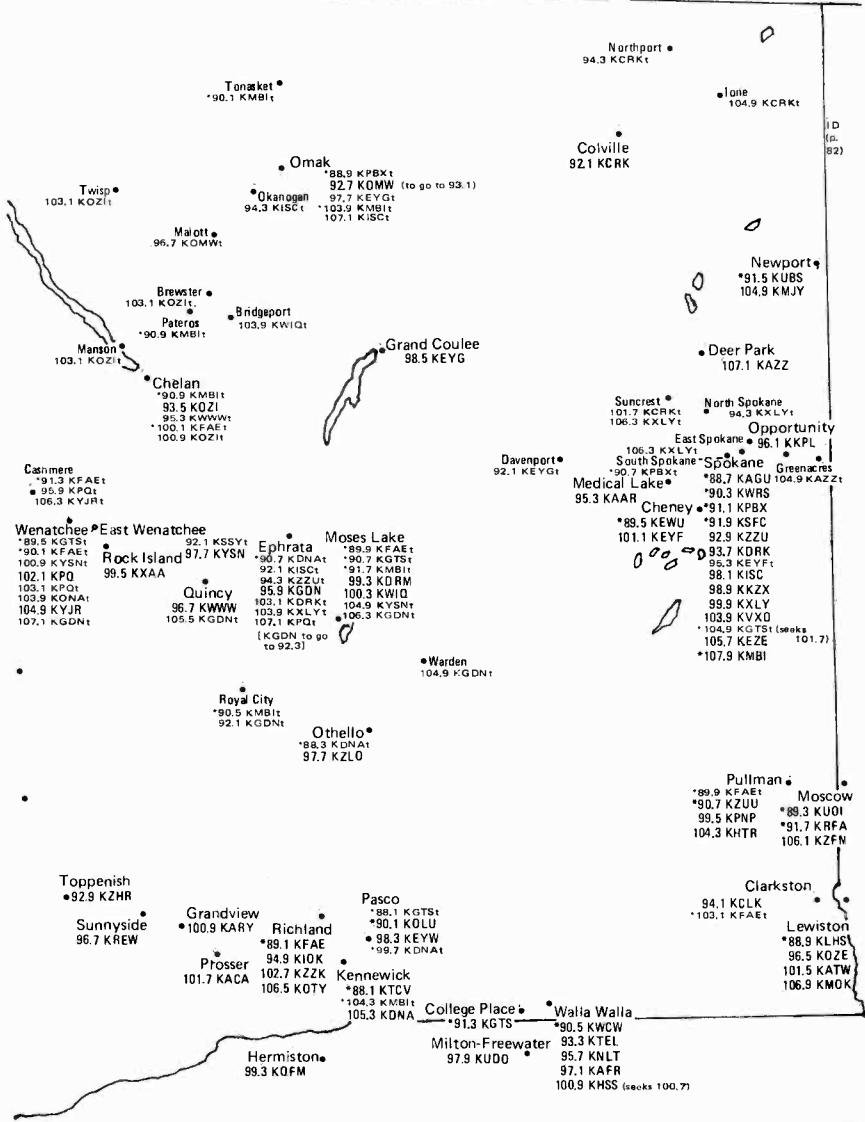

WASHINGTON

Pacific Time Zone/Daylight Saving Time Observed

Osoyoos
•95.3 CBUR

BRITISH COLUMBIA
(pp. 90-91)

Trail
•94.9 CBTA