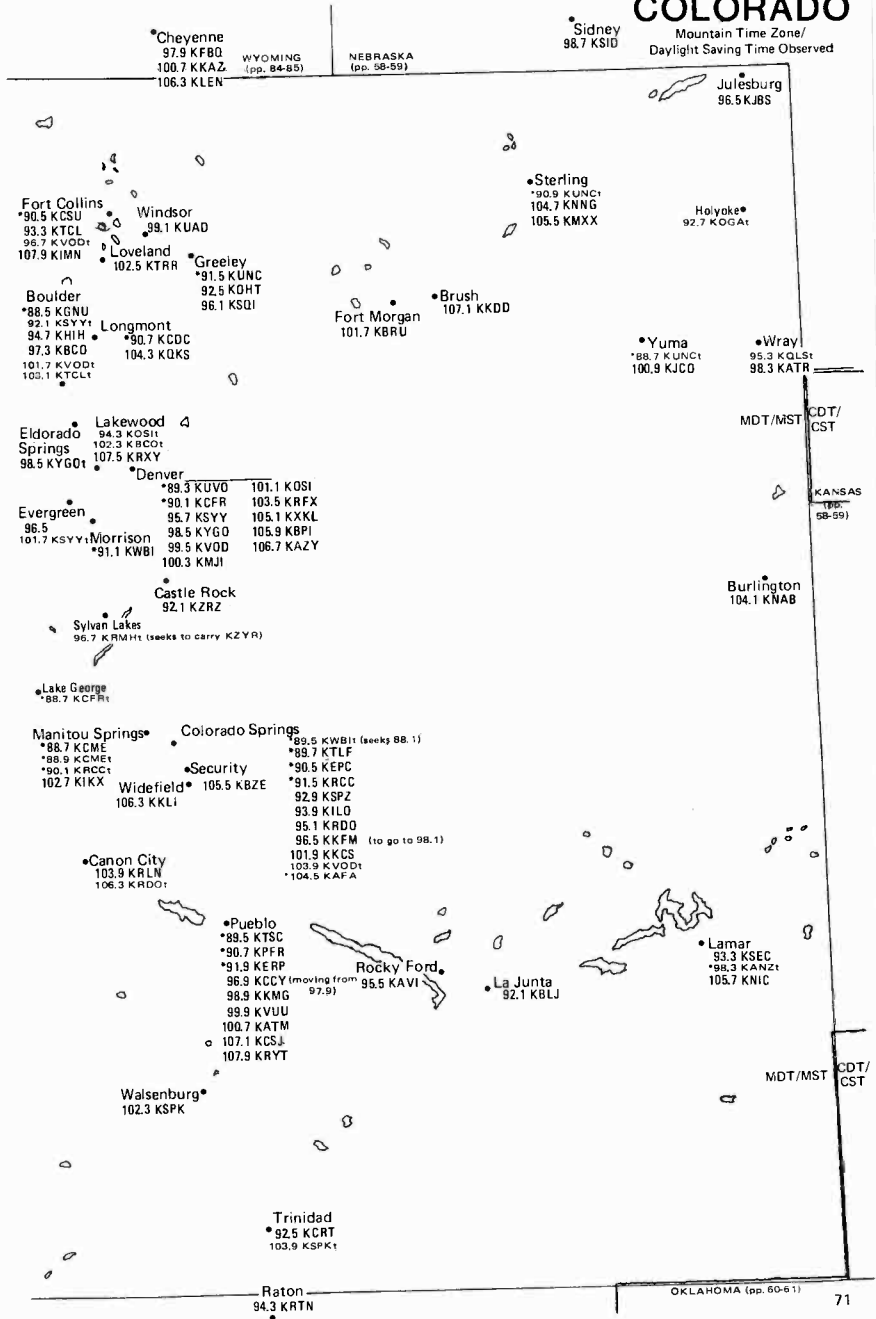

COLORADO

Mountain Time Zone/
Daylight Saving Time Observed