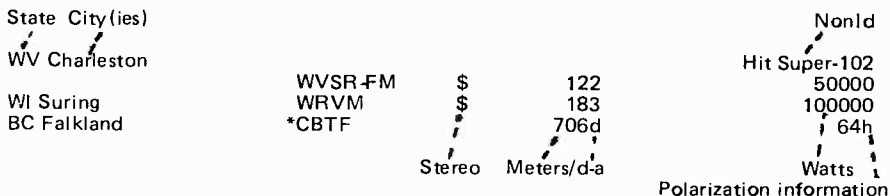

Part II, By-Frequency Directory Example