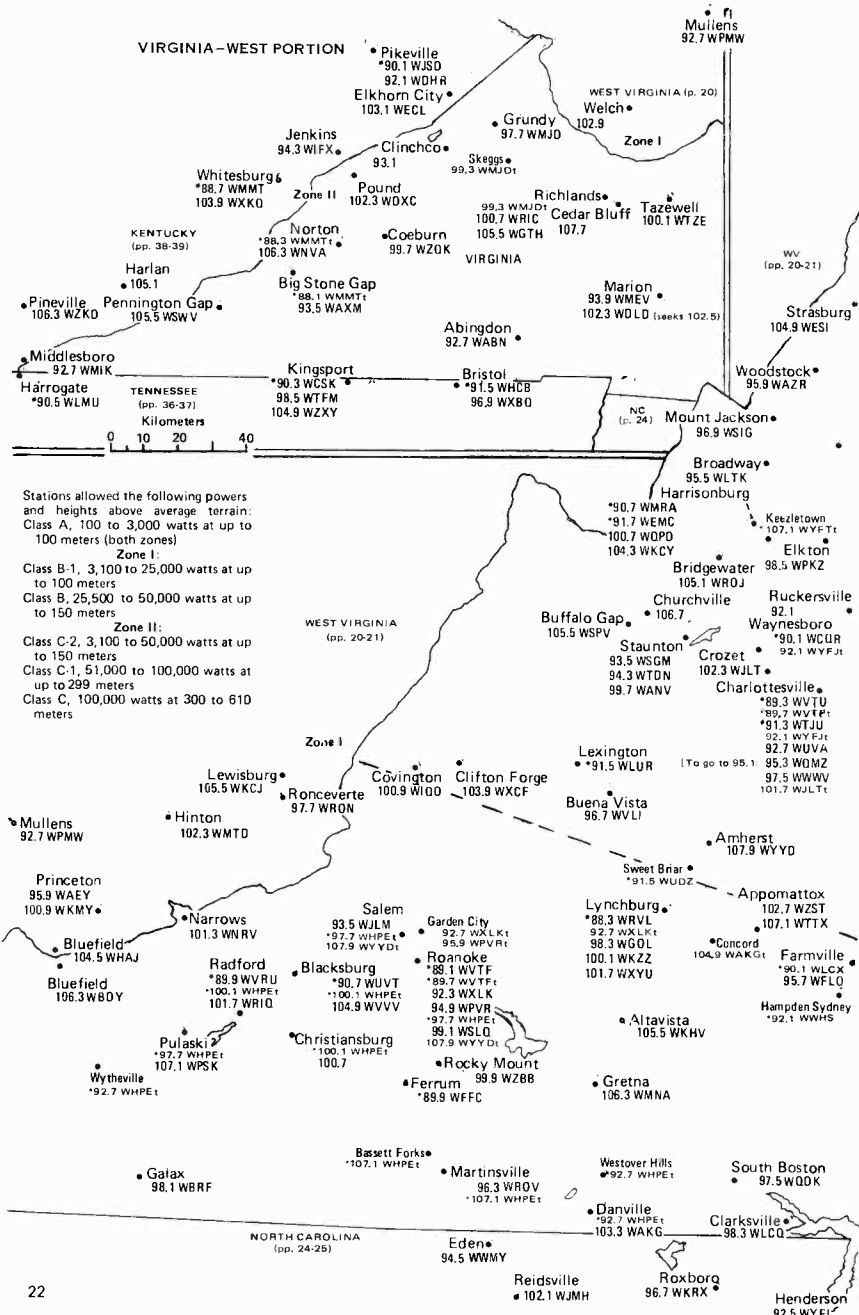

VIRGINIA—WEST PORTION