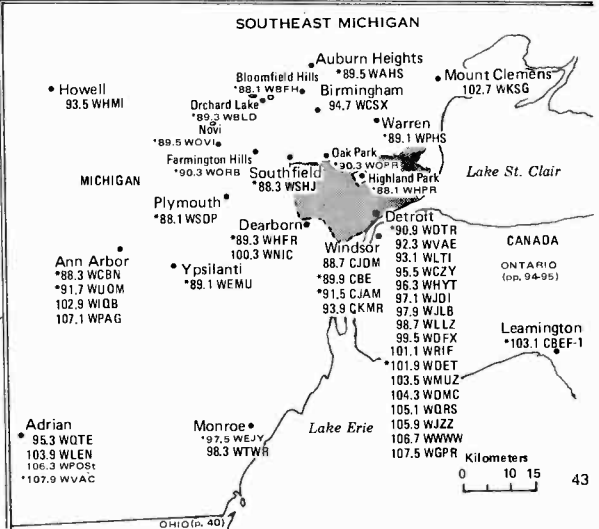

# OHIO

MICHIGAN'S UPPER PENINSULA AND ISLE ROYALE

MICHIGAN

Eastern/Central Time Zones  
Daylight Saving Time Observed