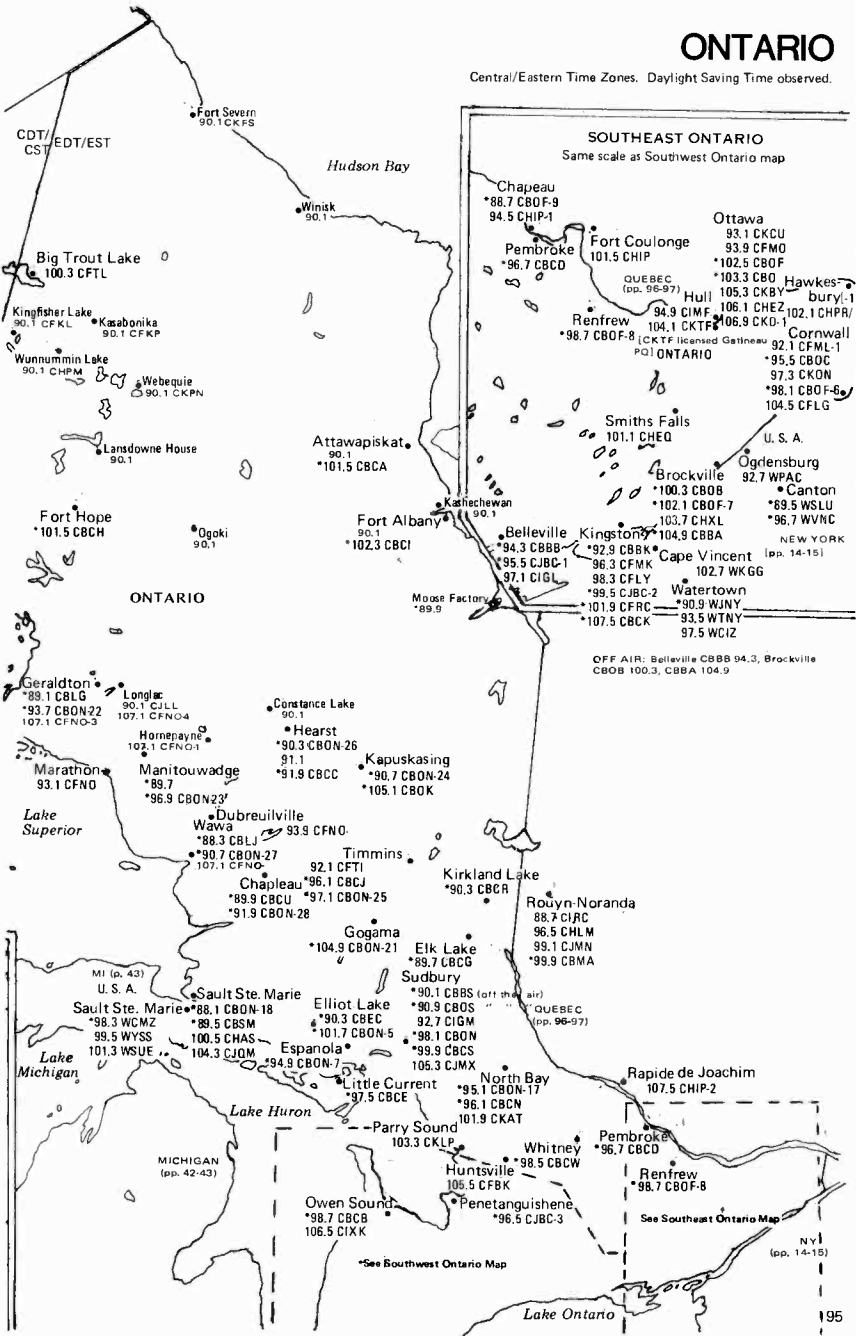

ONTARIO

Central/Eastern Time Zones. Daylight Saving Time observed.