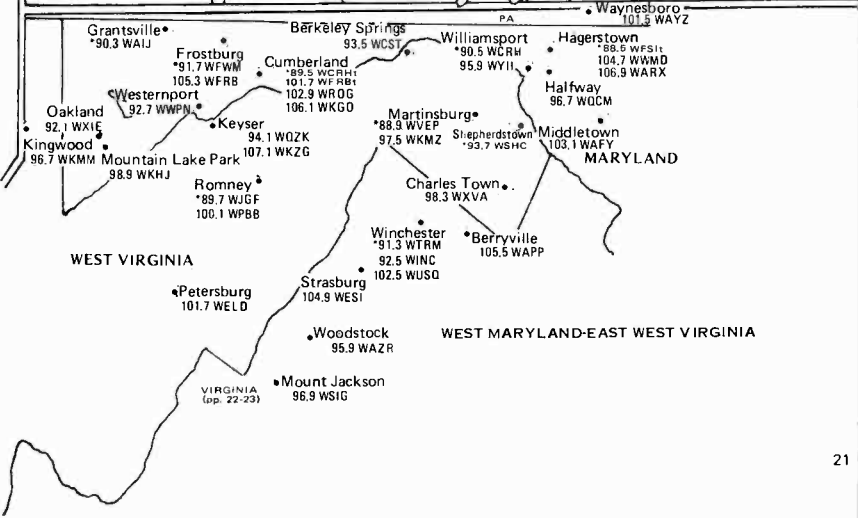

## DELAWARE-MARYLAND SECTION

Same scale as remainder of map

Eastern Time Zone/Daylight Saving Time observed

Zone 1

PENNSYLVANIA  
(pp. 18-19)

NEW JERSEY  
(p. 18)

VIRGINIA