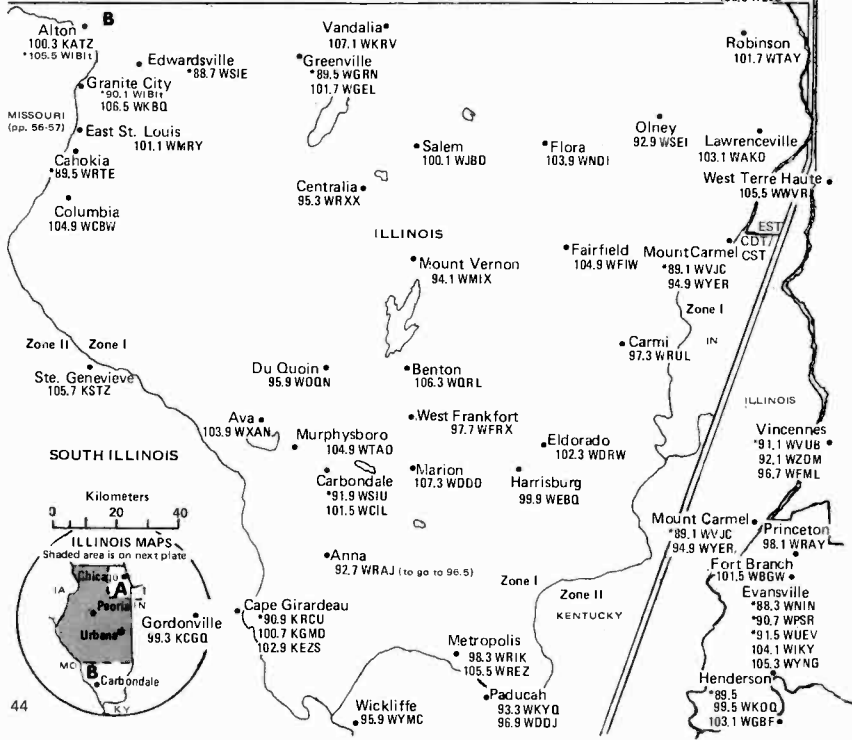

# OHIO

MICHIGAN'S UPPER PENINSULA AND ISLE ROYALE

MICHIGAN

Eastern/Central Time Zones  
Daylight Saving Time Observed