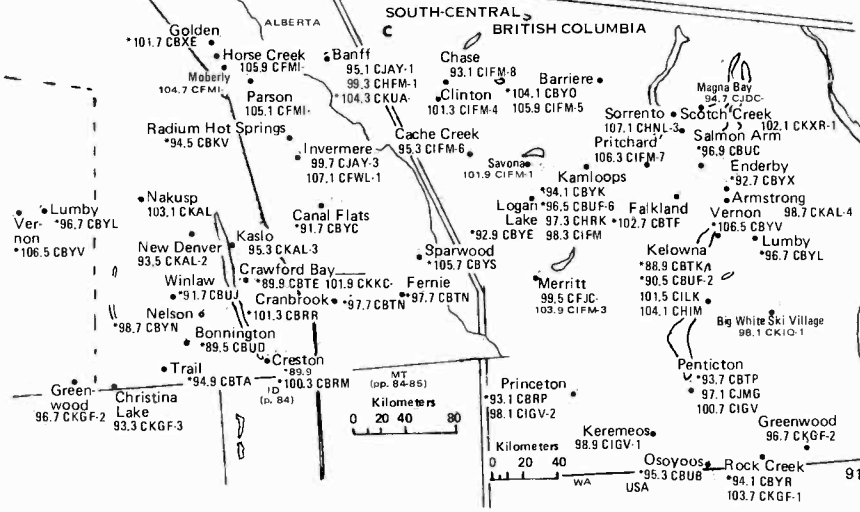

# NORTHWEST TERRITORIES YUKON

Daylight Saving Time observed

Pacific Daylight/Standard Time MST

FOR CONTINUATION, SEE NORTH BC MAP \*

BRITISH COLUMBIA

NORTH BRITISH COLUMBIA  
Pacific/Mountain Time Zones. Daylight Saving Time observed, except Mountain Standard Time observed the entire year in Northeast British Columbia