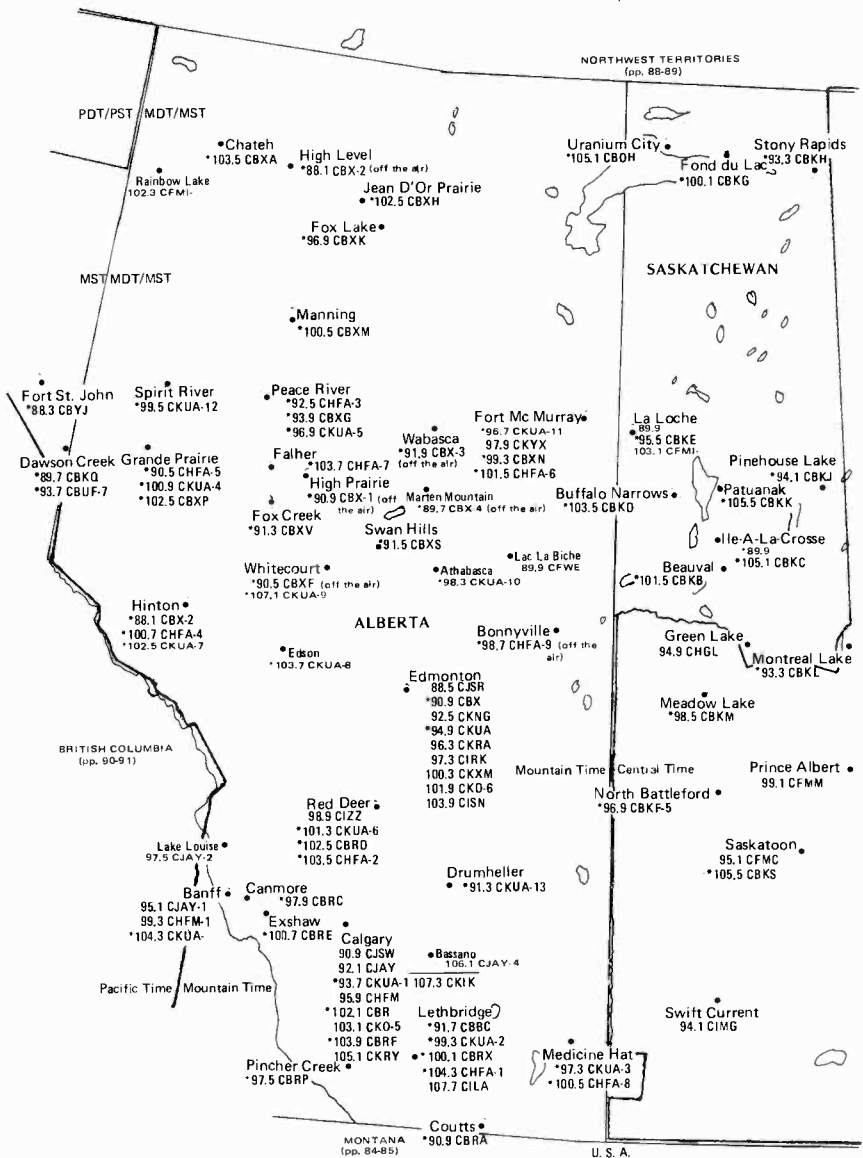

Kilometers
0 40 80
[Scale bar]

Not on SK map:
Key Lake 89.9 CIRK