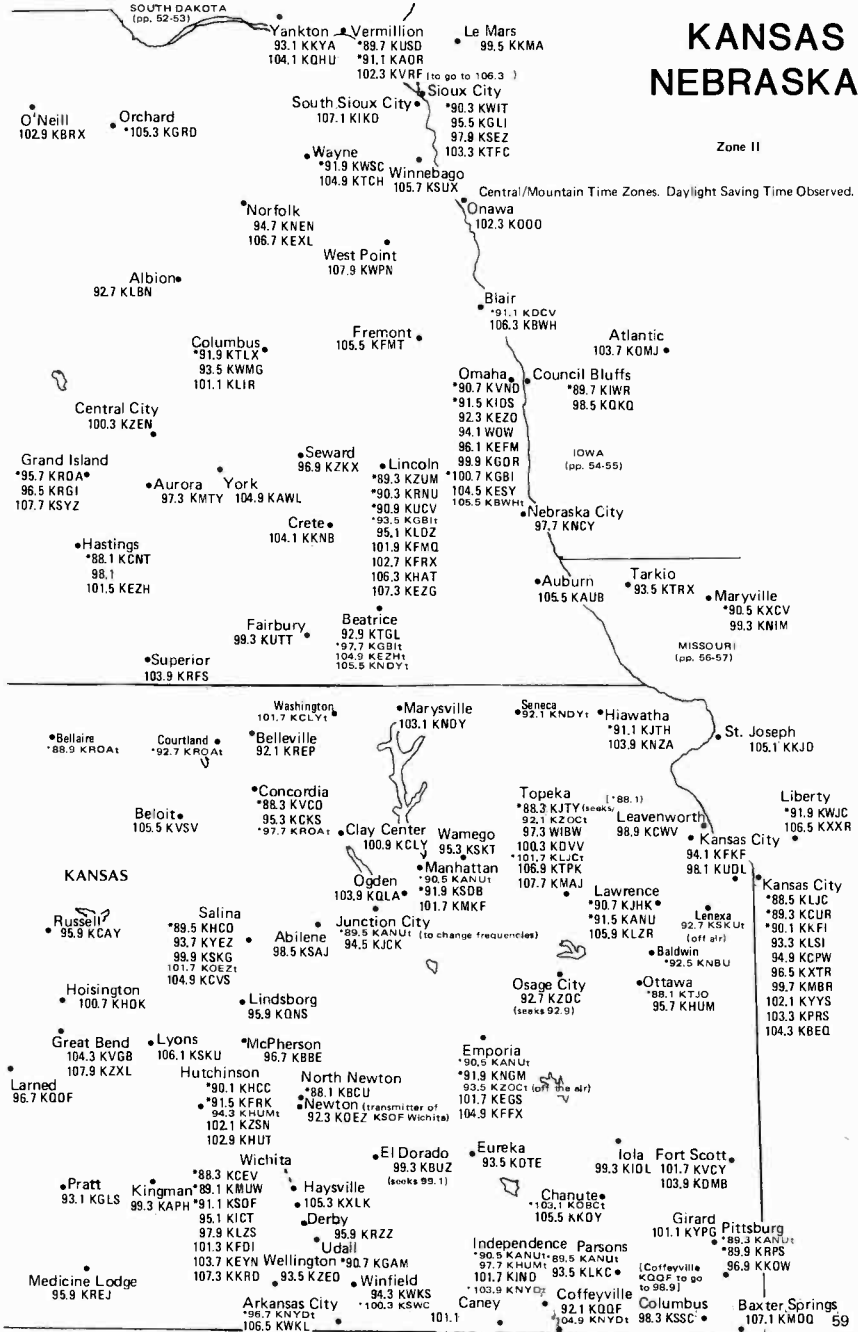

KANSAS NEBRASKA

Zone II