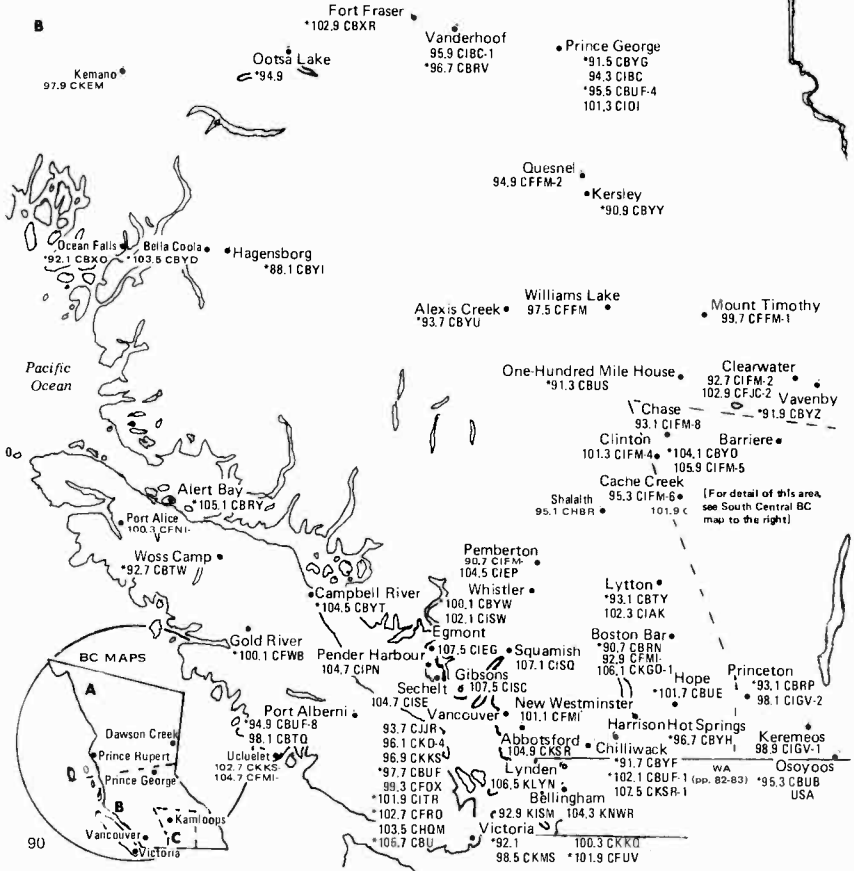

Pacific Daylight/Standard Time MST

FOR CONTINUATION, SEE NORTH BC MAP *