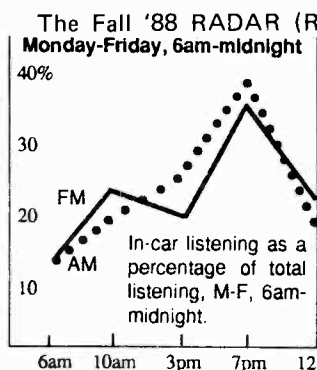

assure that local broadcasters are favored. Groups of translator operators want more freedom for translators, including local programming and carrying their own commercials, presaging "low power FM."

Lee Shoblom, KBBC 101.1 Lake Havasu City AZ, writes: "No one is taking bets on the outcome of this hi-tech shoot-out. The only certainty in this electronic range war is the simple fact that no compromise is possible. The banner on both sides clearly states 'take no prisoners'." Whatever role translators take in the future, this book will continue to list them.

FM Listening Up—Again!

Broadcasters Snuggle Up to Bigger Cities

Capitalizing on FM's rapid growth in major cities and its comparative stagnation in small towns, many broadcasters able to do so are upgrading and attempting to cover a nearby major market with an intensive city-grade signal (70 dB, which is a stronger signal than the 60 dB primary given in Part I of the Station Directory). Examples of stations making the upgrade are KOMJ 103.7 Atlantic IA-Omaha NE, WBYS 98.9 Van Wert OH-Fort Wayne IN, and WROV-FM 96.3 Martinsville VA, reaching out and serving Roanoke. Some stations are "rimshooters," trying to serve a nearby larger city with an inadequate signal. WZZT 103.1 Johnstown OH tried to serve Columbus, and has retreated to its city of license and become WEZS. WMKJ 96.7 Newnan GA hopes for a power increase to better enable it to reach Atlanta.

Two Atlanta area FM stations are preparing to take advantage of a relaxing of FCC ownership rules, which allow stations to serve the same area, so long as their 70 dB signals do not intersect. The old rule was that the 60 dB signals could not intersect. An agreement, subject to FCC approval, has been made to merge the ownerships of WEKS 104.1 La Grange-Atlanta and WYAY 106.7 Gainesville-Atlanta. If approved, the move would almost certainly start a precedent in other cities. "The advantage of owning two FM stations is that we now have an opportunity to service both the northern and southern Atlanta communities and all of the small towns adjacent to Atlanta," says Robert B. Green, general manager of WYAY. Options include keeping the programming of the two stations as is, or to program them the same.

Canada's CKO all-news network station in Toronto, broadcast in pseudo-stereo, won't be switching from 99.1 to 580 AM after all. Agreement reported in the