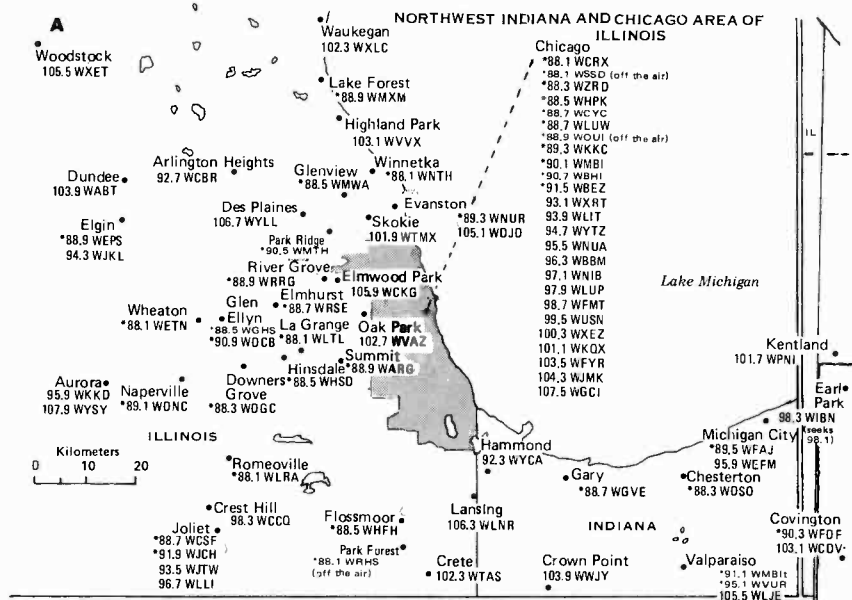

# OHIO

MICHIGAN'S UPPER PENINSULA AND ISLE ROYALE

MICHIGAN

Eastern/Central Time Zones  
Daylight Saving Time Observed