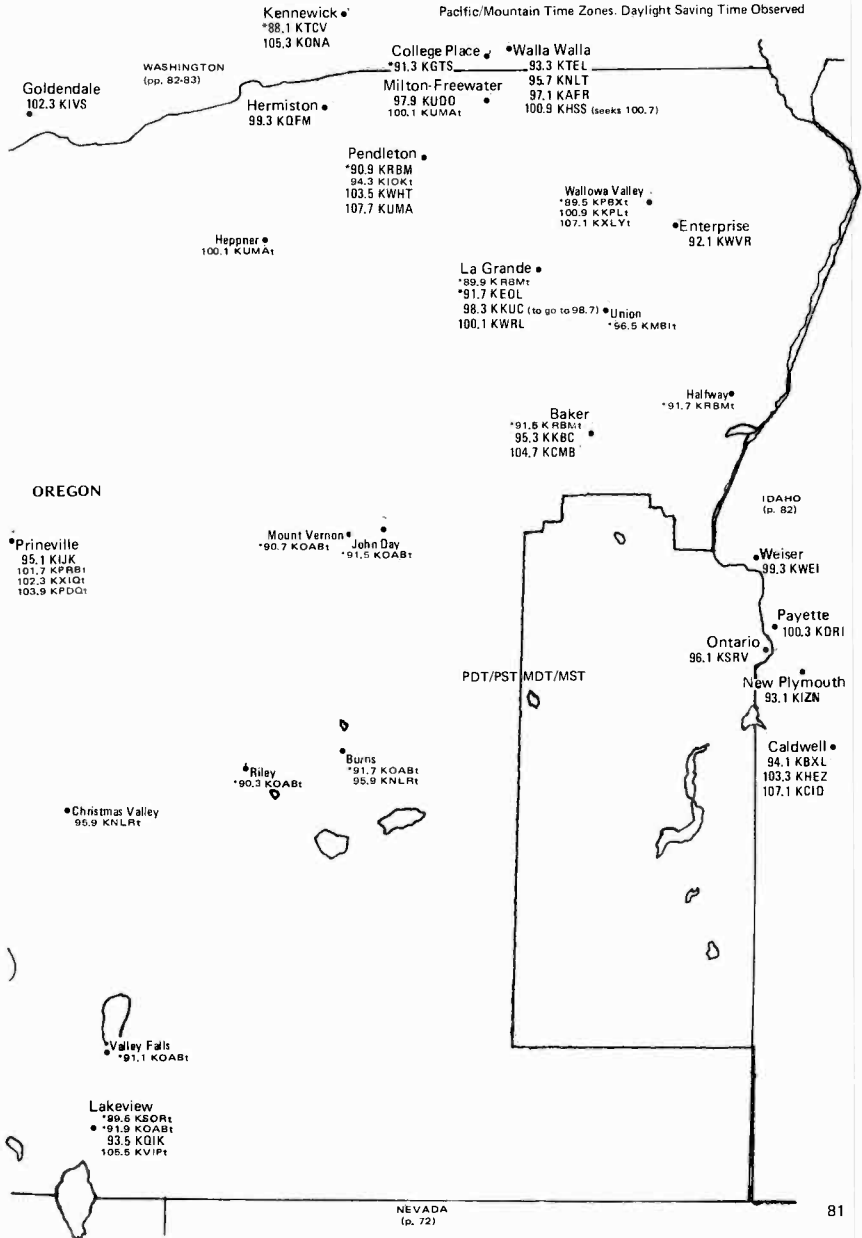

OREGON

Pacific/Mountain Time Zones. Daylight Saving Time Observed