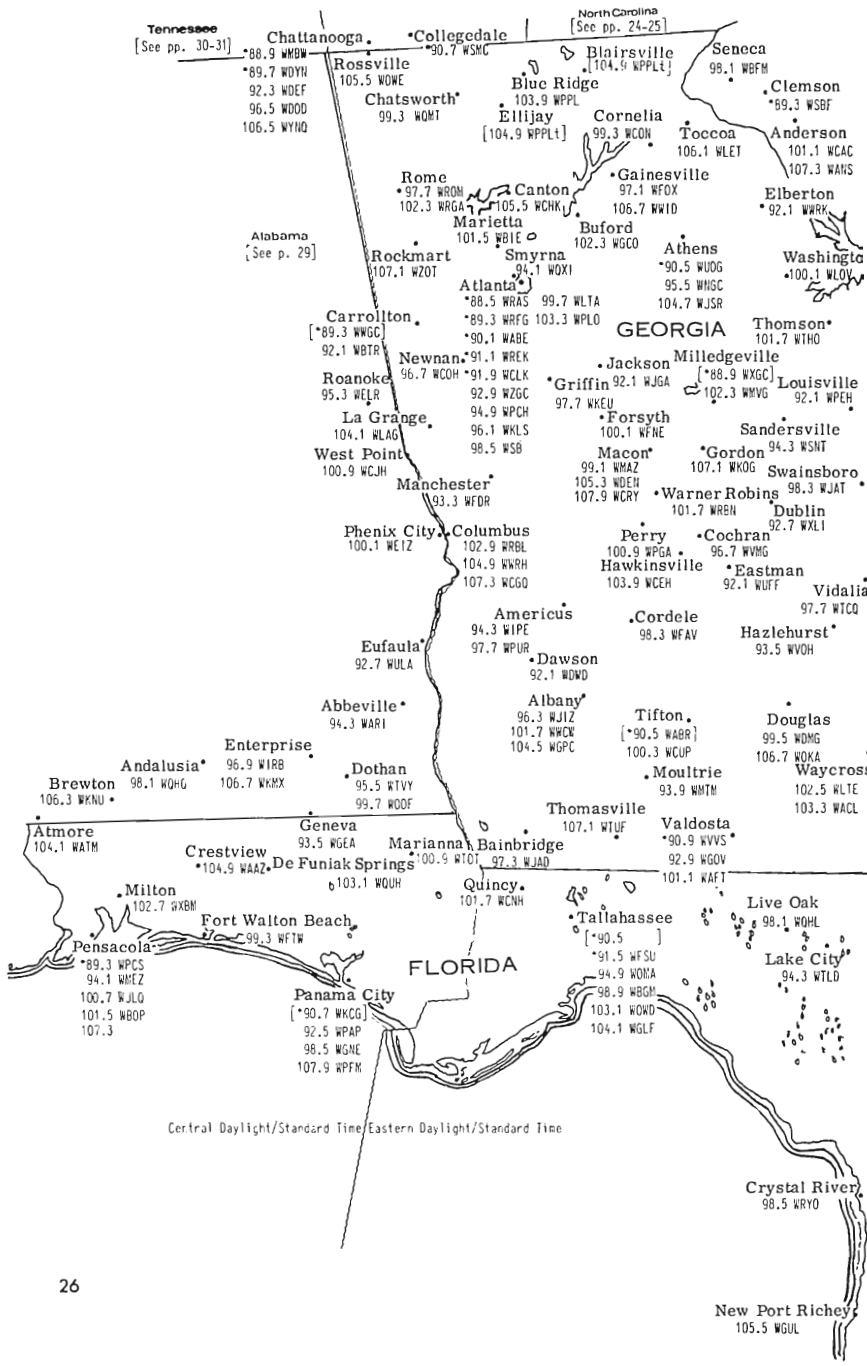

Eastern Time Zone
Daylight Savings Time Observed

WASHINGTON-BALTIMORE AREA

ALABAMA ARKANSAS LOUISIANA MISSISSIPPI

Central Time Zone
Daylight Savings Time Observed

ILLINOIS

Central Time Zone
Daylight Savings Time Observed