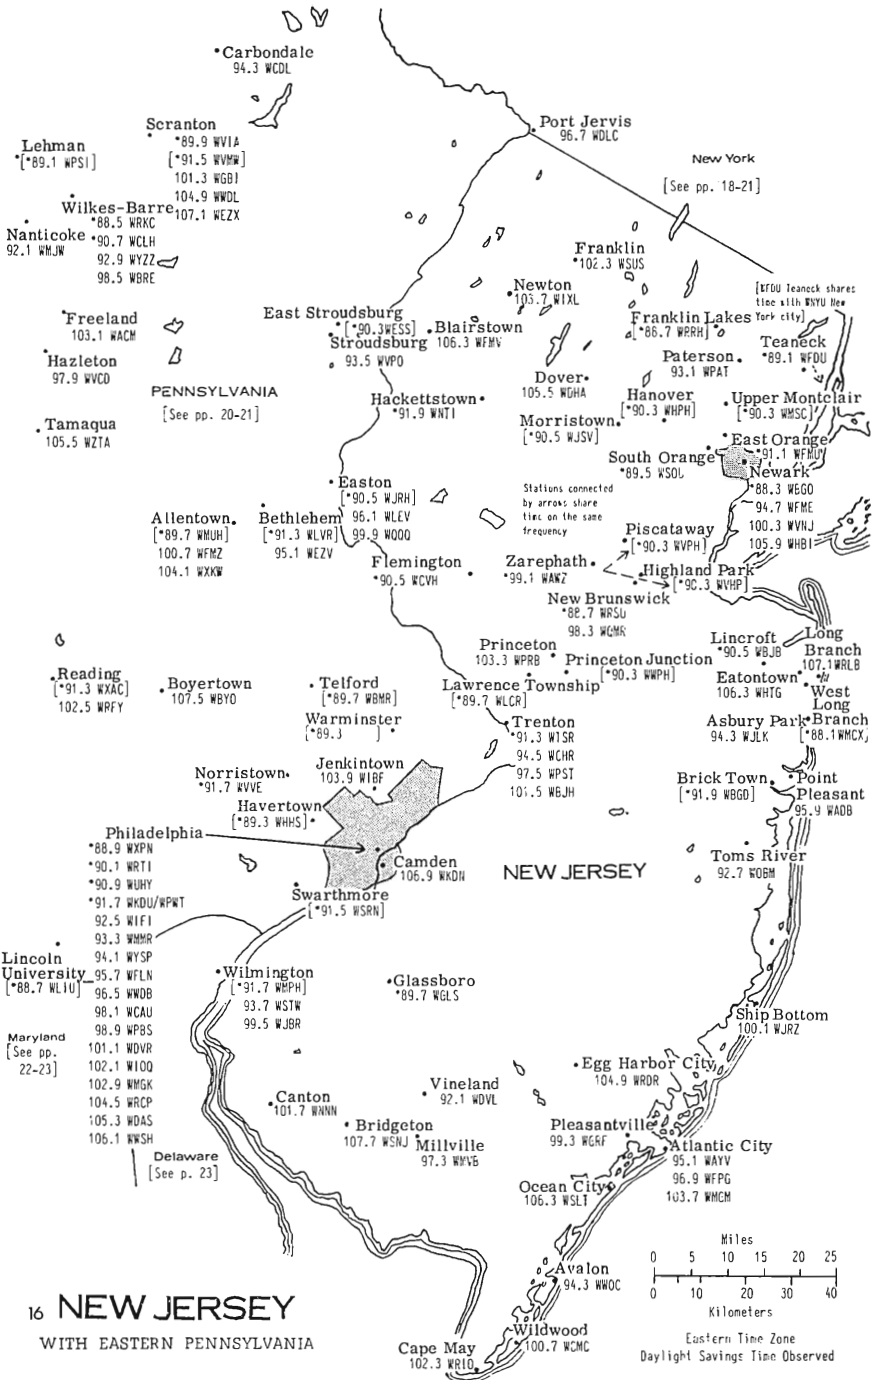

FMAPS

(FM ATLAS)

INDEX TO MAPS

UNITED STATES:		New Hampshire	17
Alabama	29	New Jersey	16
Alaska	50-51	New Mexico	45
Arizona	44-45	New York (main map)	20-21
Arkansas	28	New York (Long Island)	18-19
California	46-47	North Carolina	24-25
Colorado	44-45	North Dakota	38-39
Connecticut	18-19	Ohio	32-33
Delaware	23	Oklahoma	42-43
District of Columbia	23	Oregon	48
Florida	26-27	Pennsylvania	20-21
Georgia	26-27	Rhode Island	19
Hawaii	50	South Carolina	24-25
Idaho	49	South Dakota	38-39
Illinois	34-35	Tennessee	30-31
Indiana	32	Texas	42-43
Iowa	40-41	Utah	44
Kansas	40-41	Vermont	17
Kentucky	30-31	Virginia	22-23
Louisiana	28-29	Washington	48
Maine	17	West Virginia	22-23
Maryland	22-23	Wisconsin	36
Massachusetts	18-19	Wyoming	49
Michigan	36-37	Puerto Rico-Virgin Islands	53
Minnesota	39	CANADA	50-52
Mississippi	28-29	BAHAMAS-BERMUDA-WEST	
Missouri	40-41	INDIES-CENTRAL AMERICA	53
Montana	49	GREENLAND	51
Nebraska	40	MEXICO	53
Nevada	49		

The state maps of the United States are arranged in a geographical order from east to west. It is the density of FM cities which generally determines the scale used for each state, and whether or not that state is to be grouped with its neighboring states. Selected FM cities in bordering states are noted on the individual state maps.

For information concerning station call letters, programming, stereo capability, vertical polarization, power and heights, refer to the Station Directories immediately following the FM Atlas maps.

KEY TO SYMBOLS for the maps and Station Directories is on p. 14.

Stations scheduled to change to a different frequency are shown on the maps, with both the new and old frequencies given. This information is given on the maps only, and not in the station directories. Also shown on the maps are a few stations that are known to "drift" off their assigned channel, as well as stations that share time with other stations. Call letters are now given on the maps. Stations planning to change their call letters are listed on p. 108. Also on p. 108 is a list of FM stations having their programs on translators. By referring to this alphabetical list, you can quickly tell in what town and state the primary station for each translator is located.