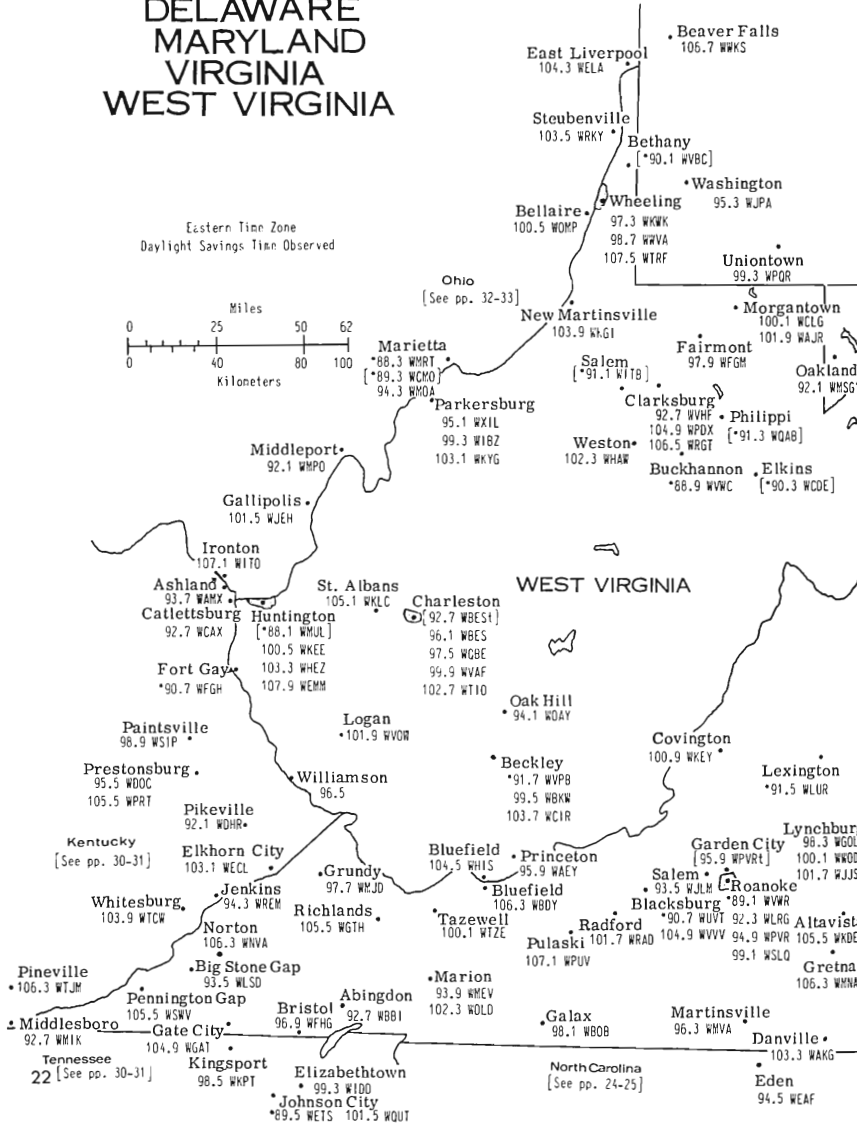

DELAWARE MARYLAND VIRGINIA WEST VIRGINIA

Eastern Time Zone
Daylight Savings Time Observed