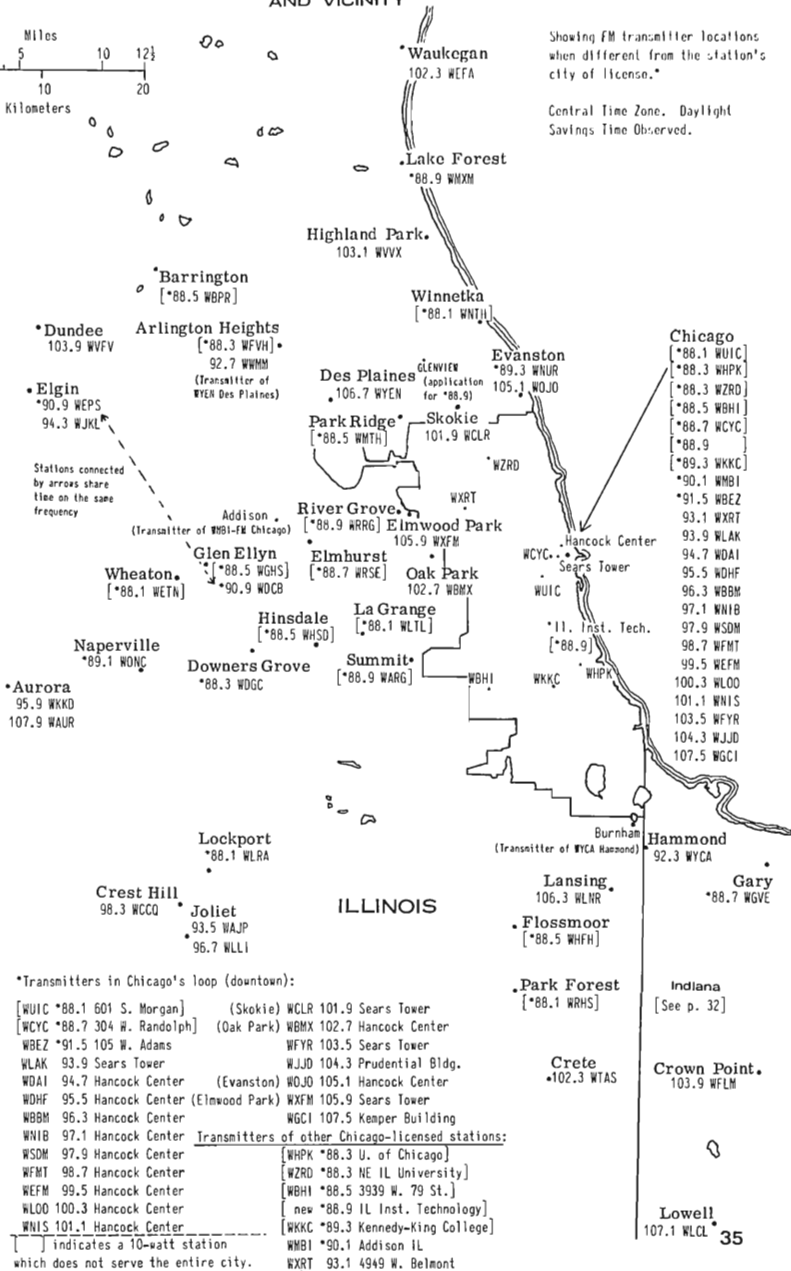

CHICAGO AND VICINITY

Showing FM transmitter locations when different from the station's city of license.*

Central Time Zone. Daylight Savings Time Observed.

*Transmitters in Chicago's loop (downtown):

[WUIC *88.1 601 S. Morgan]	(Skokie) WCLR 101.9 Sears Tower
[WCYC *88.7 304 W. Randolph]	(Oak Park) WBMX 102.7 Hancock Center
WBEZ *91.5 105 W. Adams	WFYR 103.5 Sears Tower
WLAK 93.9 Sears Tower	WJJD 104.3 Prudential Bldg.
WDAI 94.7 Hancock Center	(Evanston) WQJD 105.1 Hancock Center
WDHF 95.5 Hancock Center	(Elmwood Park) WFXM 105.9 Sears Tower
WBBM 96.3 Hancock Center	WGCI 107.5 Kemper Building
WNIB 97.1 Hancock Center	
WSDM 97.9 Hancock Center	
WFMT 98.7 Hancock Center	
WEFM 99.5 Hancock Center	
WLOD 100.3 Hancock Center	
WNIS 101.1 Hancock Center	

[WHPK *88.3 U. of Chicago]
[WZRD *88.3 NE IL University]
[WBHI *88.5 3939 W. 79 St.]
[new *88.9 IL Inst. Technology]
[WKKC *89.3 Kennedy-King College]
[WMBI *90.1 Addison IL]
[WXRT 93.1 4949 W. Belmont]

[ ] indicates a 10-watt station which does not serve the entire city.