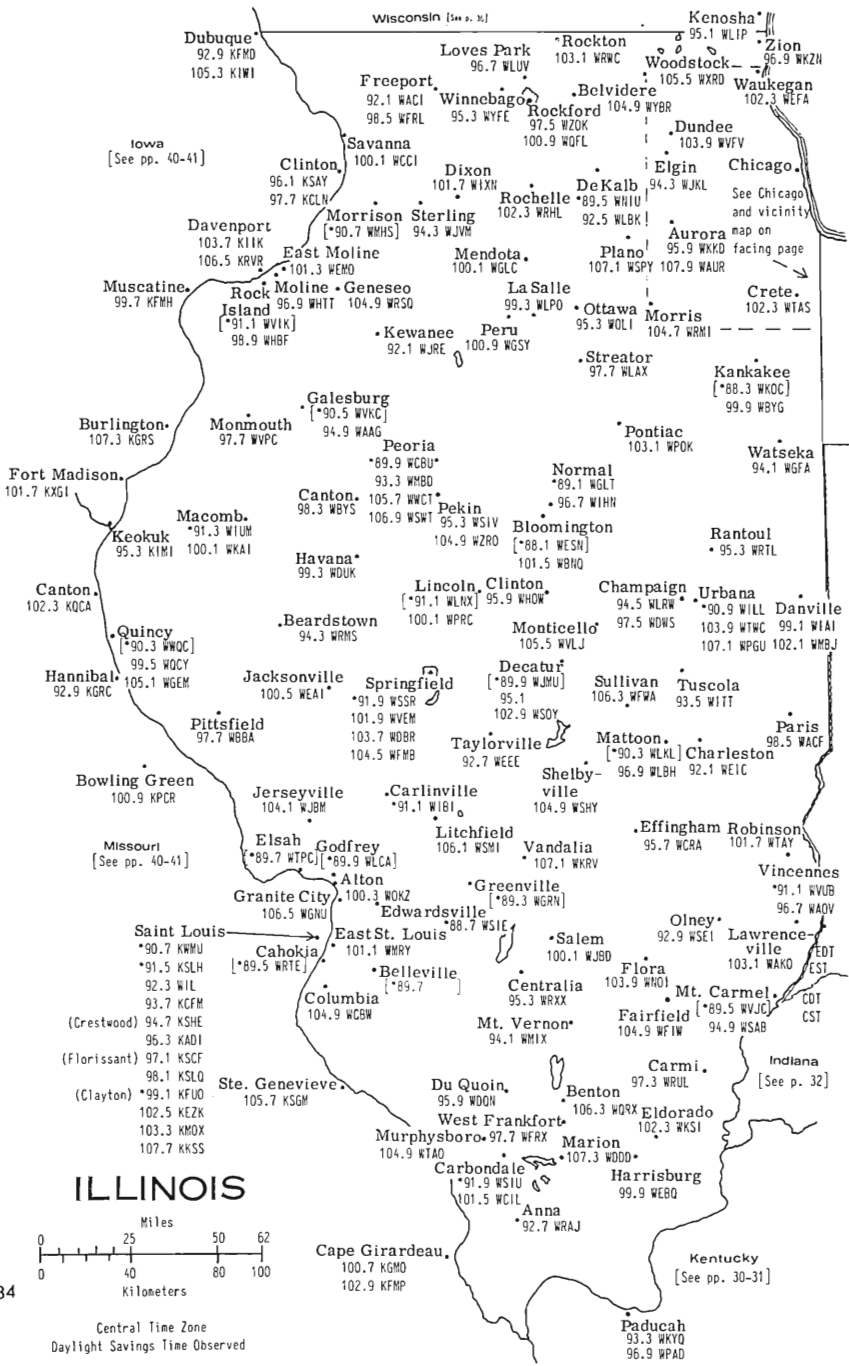

Eastern Time Zone
Daylight Savings Time Observed

WASHINGTON-BALTIMORE AREA

ALABAMA ARKANSAS LOUISIANA MISSISSIPPI

Central Time Zone
Daylight Savings Time Observed

ILLINOIS

Central Time Zone
Daylight Savings Time Observed