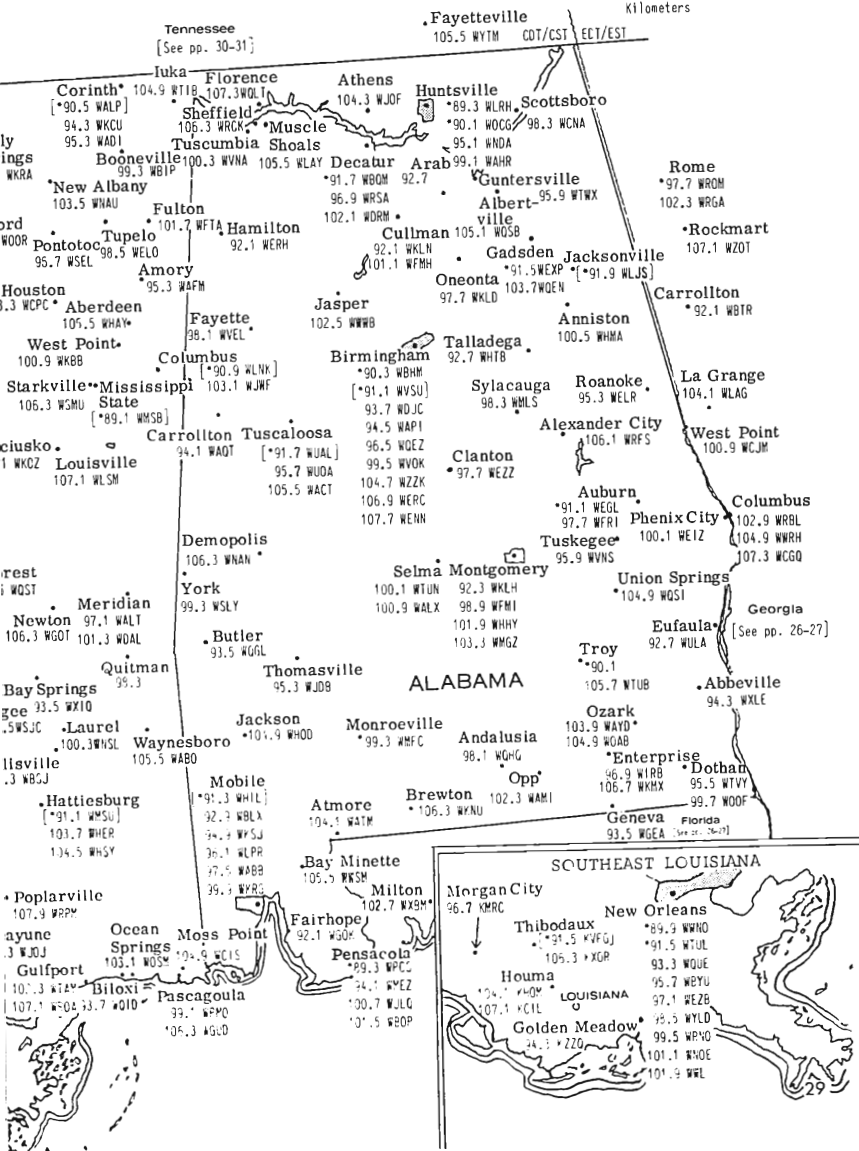

Eastern Time Zone
Daylight Savings Time Observed

WASHINGTON-BALTIMORE AREA

ALABAMA ARKANSAS LOUISIANA MISSISSIPPI

Central Time Zone
Daylight Savings Time Observed

ILLINOIS

Central Time Zone
Daylight Savings Time Observed