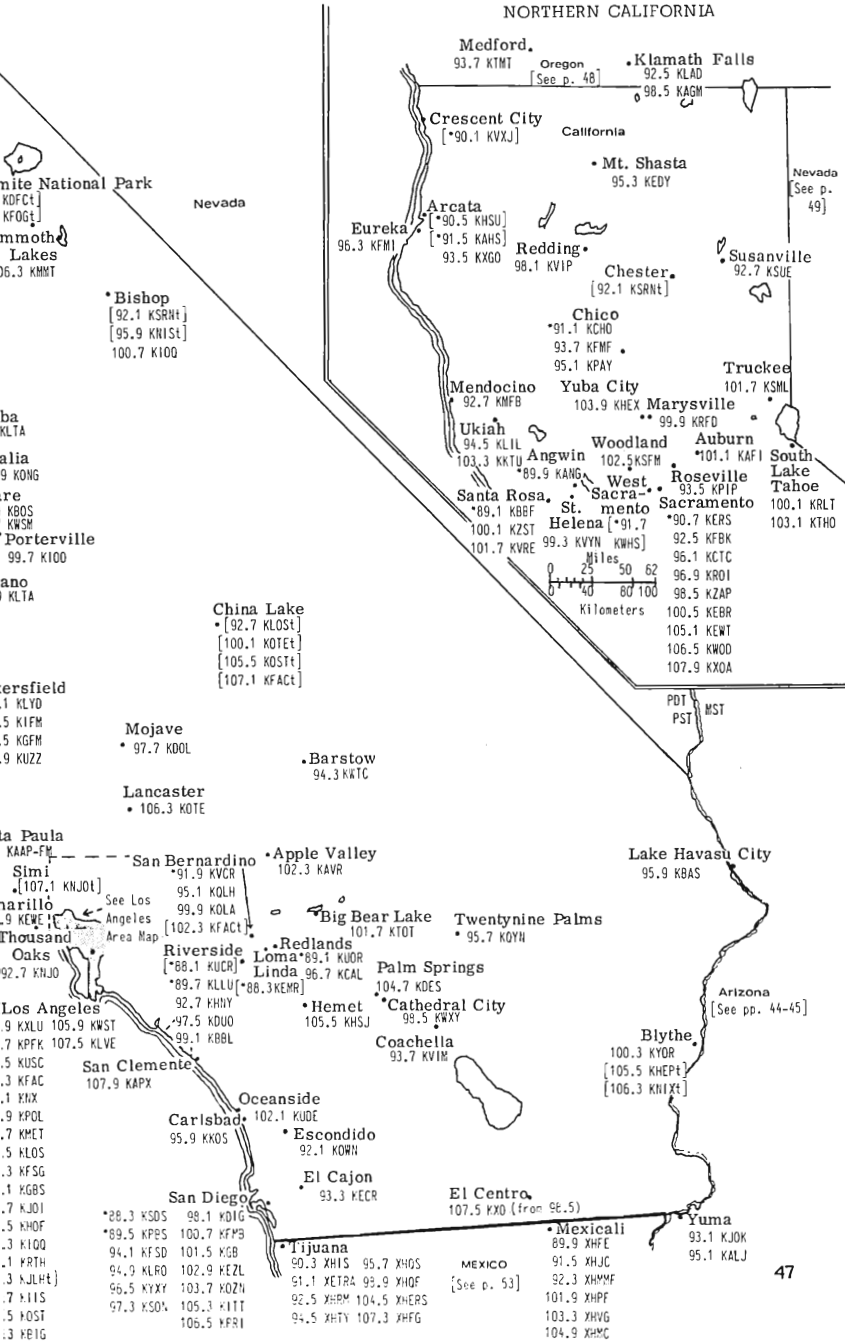

NORTHERN CALIFORNIA

China Lake
• [92.7 KLOST]
[100.1 KOTET]
[105.5 KOSTT]
[107.1 KFACt]

Mojave
• 97.7 KOOL

Lancaster
• 106.3 KOTE

Barstow
• 94.3 KWTC

Apple Valley
• 102.3 KAVR

Lake Havasu City
• 95.9 KBAS

Big Bear Lake
• 101.7 KTOT

Twentynine Palms
• 95.7 KOYN

Redlands
• 99.1 KUOR

Loma Linda
• 96.7 KCAL
• 88.3 KEMR

Palm Springs
• 104.7 KDES

Cathedral City
• 98.5 KWXY

Coachella
• 93.7 KVIN

San Clemente
• 107.9 KAPX

Oceanside
• 102.1 KUDE

Escondido
• 92.1 KORN

El Cajon
• 93.3 KECR

El Centro
• 107.5 KXO (from 96.5)

Yuma
• 93.1 KJOK
• 95.1 KALJ

MEXICO
[See p. 53]