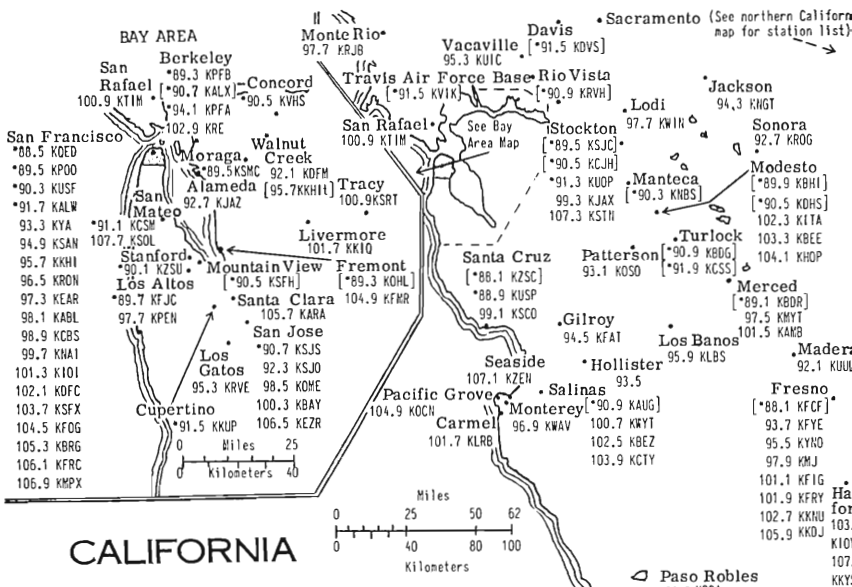

CALIFORNIA

Pacific Time Zone
Daylight Savings Time Observed

LOS ANGELES AREA

46