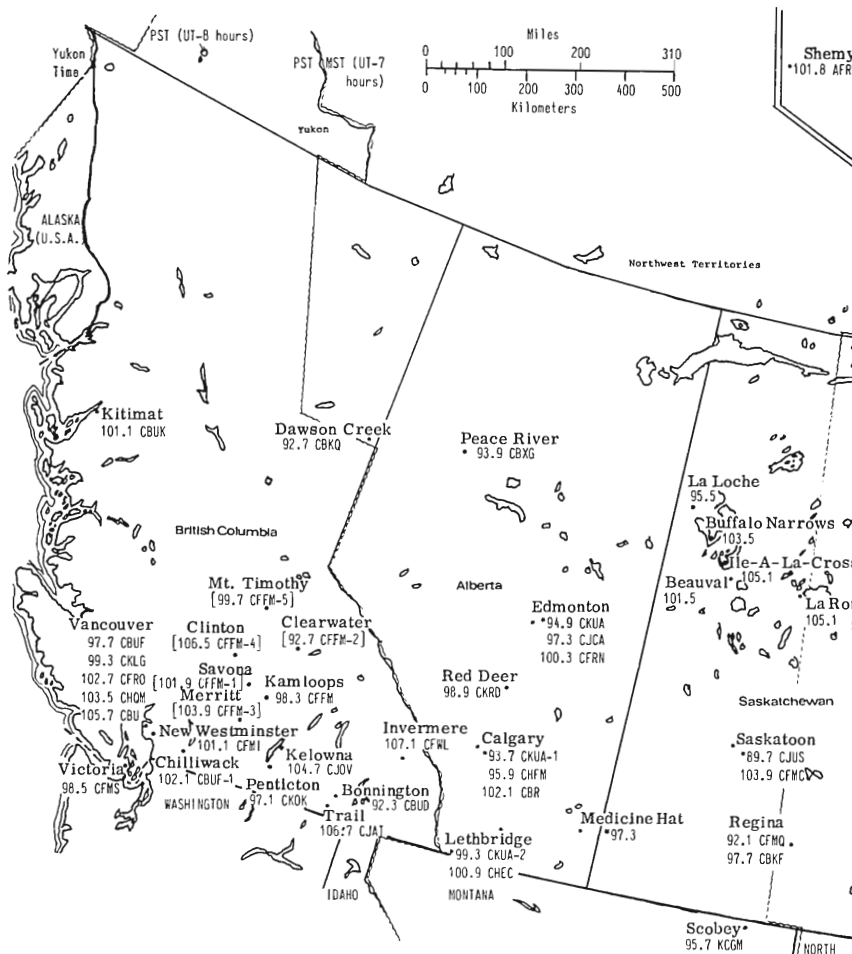

CANADA

**ALBERTA
BRITISH COLUMBIA
MANITOBA
SASKATCHEWAN
Northern ONTARIO
Western and Northern QUEBEC
NORTHWEST TERRITORIES
LABRADOR; YUKON**

**WITH
ALASKA
HAWAII
GREENLAND**