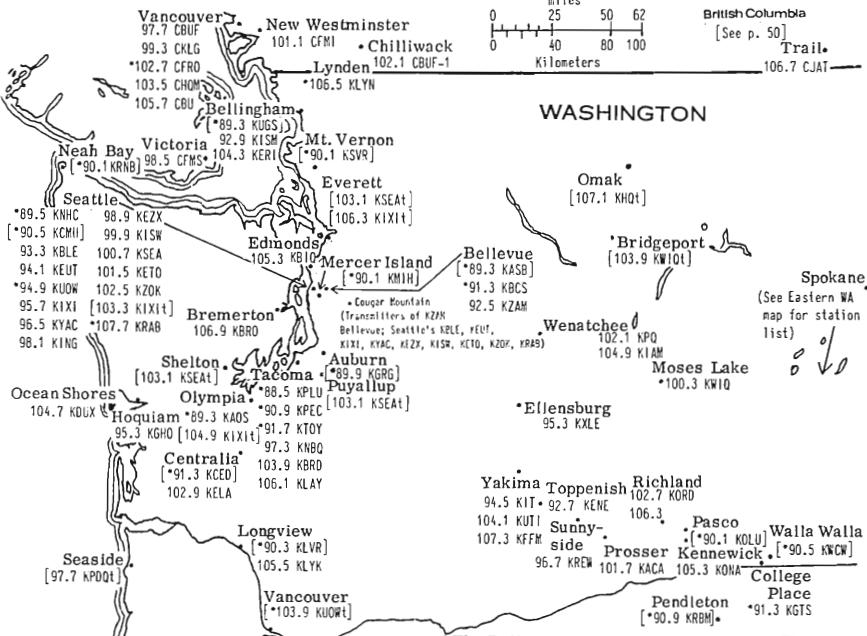

Mexicali
 • 89.9 XHFE
 • 91.5 XHJC
 • 101.9 XHPF
 • 103.3 XHVG
 • 104.9 XHMC

MEXICO
 [See p. 53]

CANADA

British Columbia

[See p. 50]

Trail.

Spokane
(See Eastern WA map for station list)

48 OREGON WASHINGTON