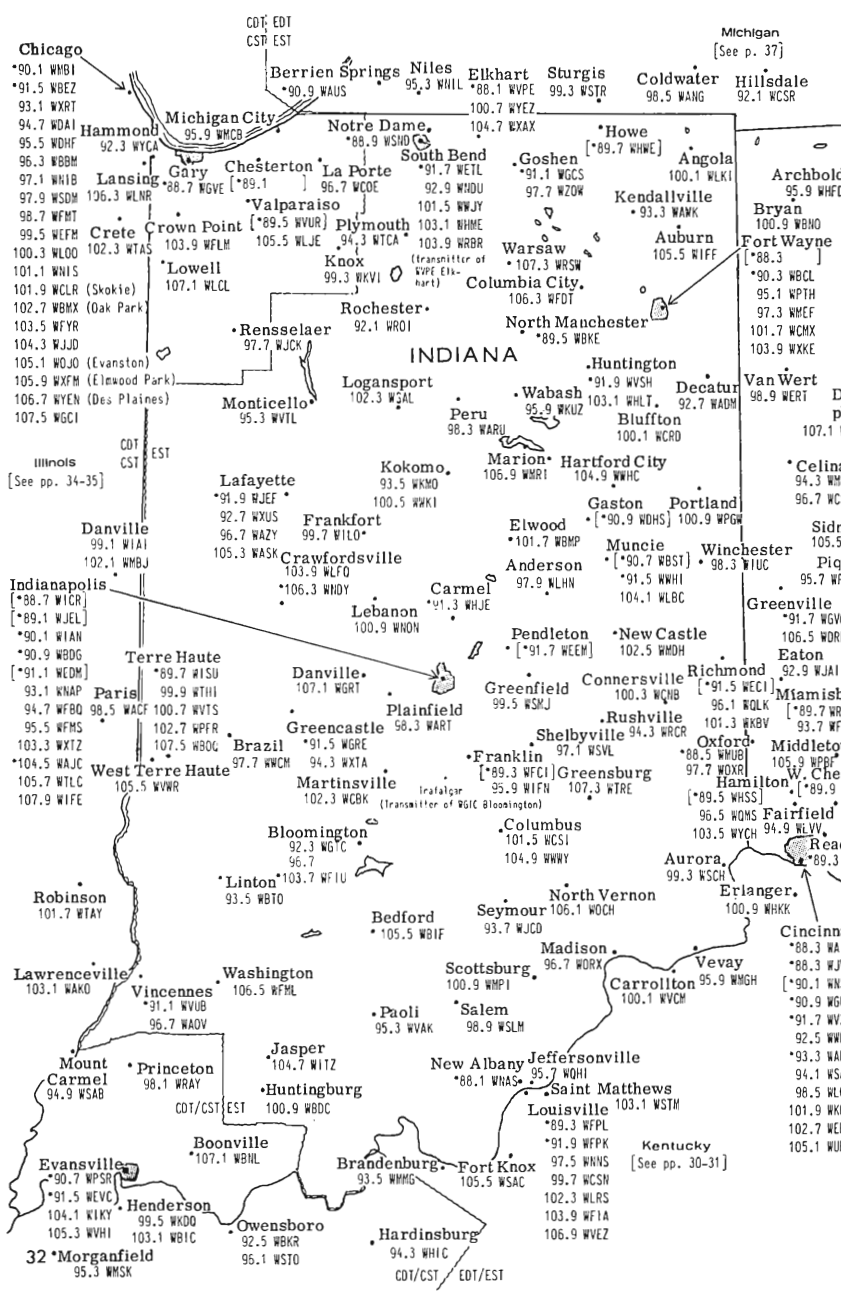

Eastern Time Zone
Daylight Savings Time Observed

WASHINGTON-BALTIMORE AREA

ALABAMA ARKANSAS LOUISIANA MISSISSIPPI

Central Time Zone
Daylight Savings Time Observed

ILLINOIS

Central Time Zone
Daylight Savings Time Observed