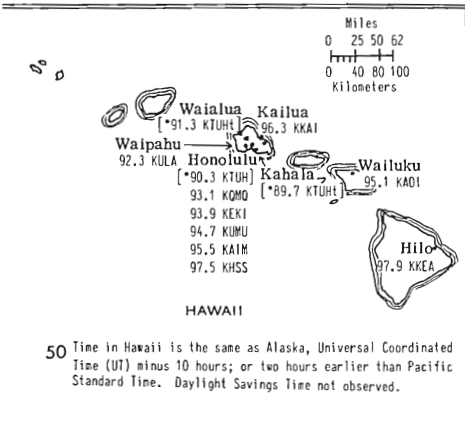

CANADA

**ALBERTA
BRITISH COLUMBIA
MANITOBA
SASKATCHEWAN
Northern ONTARIO
Western and Northern QUEBEC
NORTHWEST TERRITORIES
LABRADOR; YUKON**

**WITH
ALASKA
HAWAII
GREENLAND**