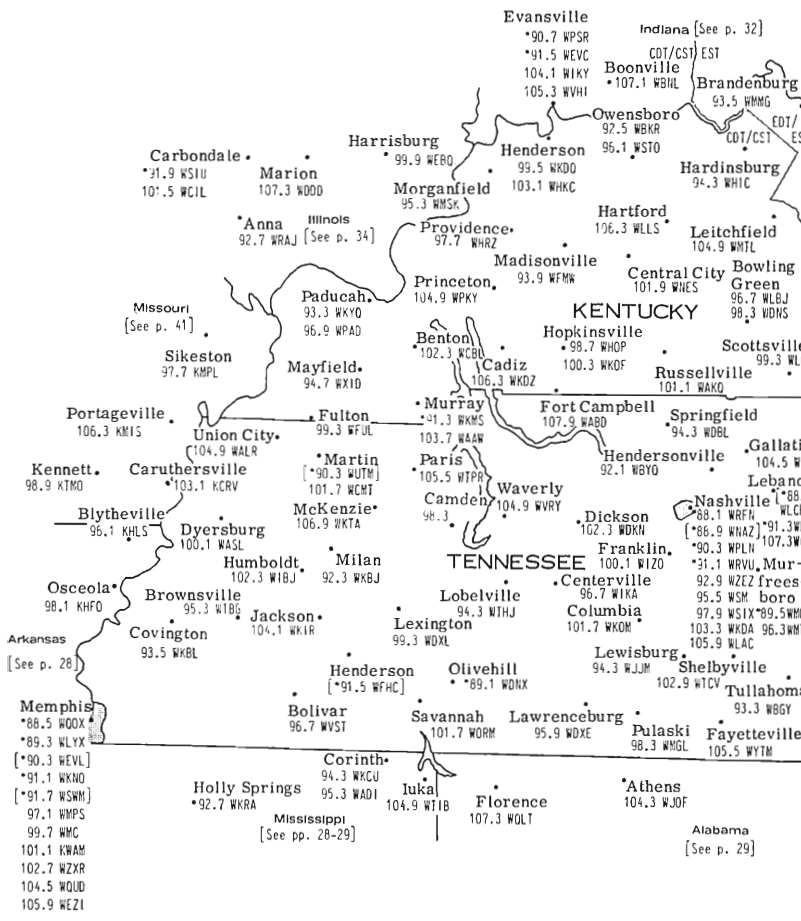

Eastern Time Zone
Daylight Savings Time Observed

WASHINGTON-BALTIMORE AREA

ALABAMA ARKANSAS LOUISIANA MISSISSIPPI

Central Time Zone
Daylight Savings Time Observed

ILLINOIS

Central Time Zone
Daylight Savings Time Observed