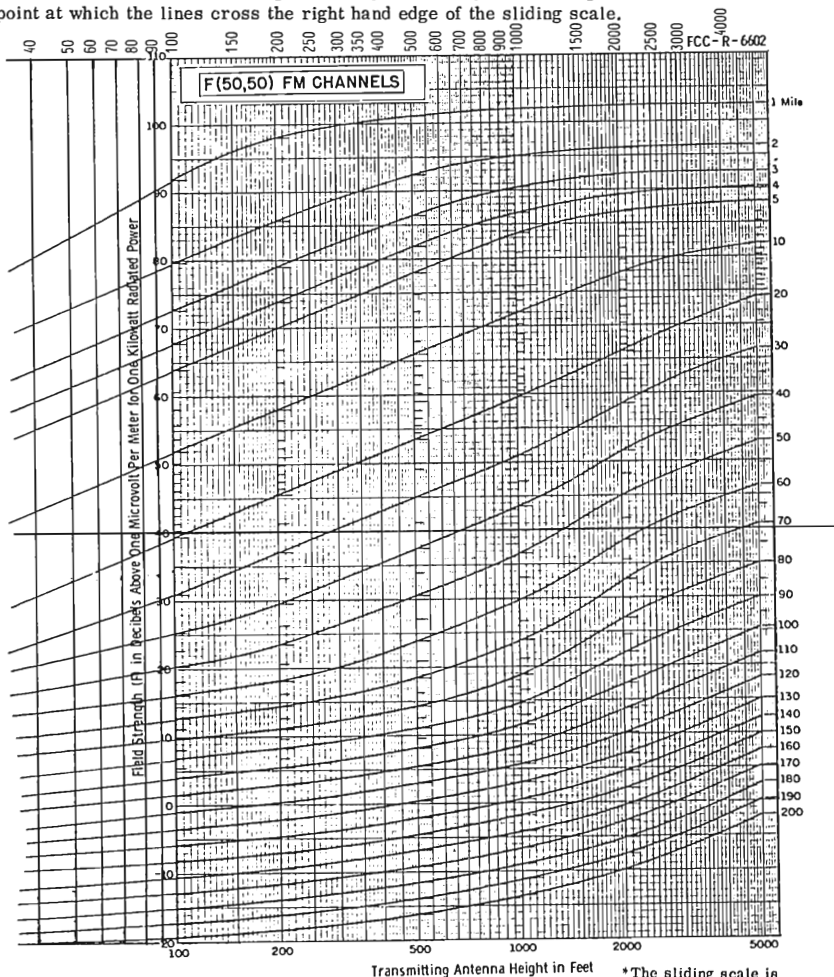

HOW TO COMPUTE FM COVERAGES

This is a copy of the new FCC chart for calculating FM coverages—an FM Atlas exclusive! To check on coverages in the Station Directories, cut the sliding scale away from the page, trimming closely along the sides.* Effective radiated powers and signal intensities are read along the sliding scale. Antenna heights are given along the horizontal axis of the chart. For example, WDJC 93.7 Birmingham AL with 90,000 watts (or 90 kilowatts) at 540 feet above average terrain has a primary signal of 60 dB (1,000 microvolts per meter) out to 37 miles. Its secondary of 34 dB (50 microvolts/meter) is 80 miles. To confirm these readings, place the sliding scale so that its right hand edge is at 540' along the horizontal axis. Move the scale up or down until 90 kw (noted at left edge of the scale) lines up with the solid line near the center of the chart. Mileages are represented by the curving lines — and are read at the point at which the lines cross the right hand edge of the sliding scale.

FCC #73.333, Figure 1 (replacement)

FM CHANNELS

Estimated Field Strength Exceeded at 50 Percent of the Potential Receiver Locations for at Least 50 Percent of the Time At a Receiving Antenna Height of 30 Feet

1735 MacSales Street N.W.