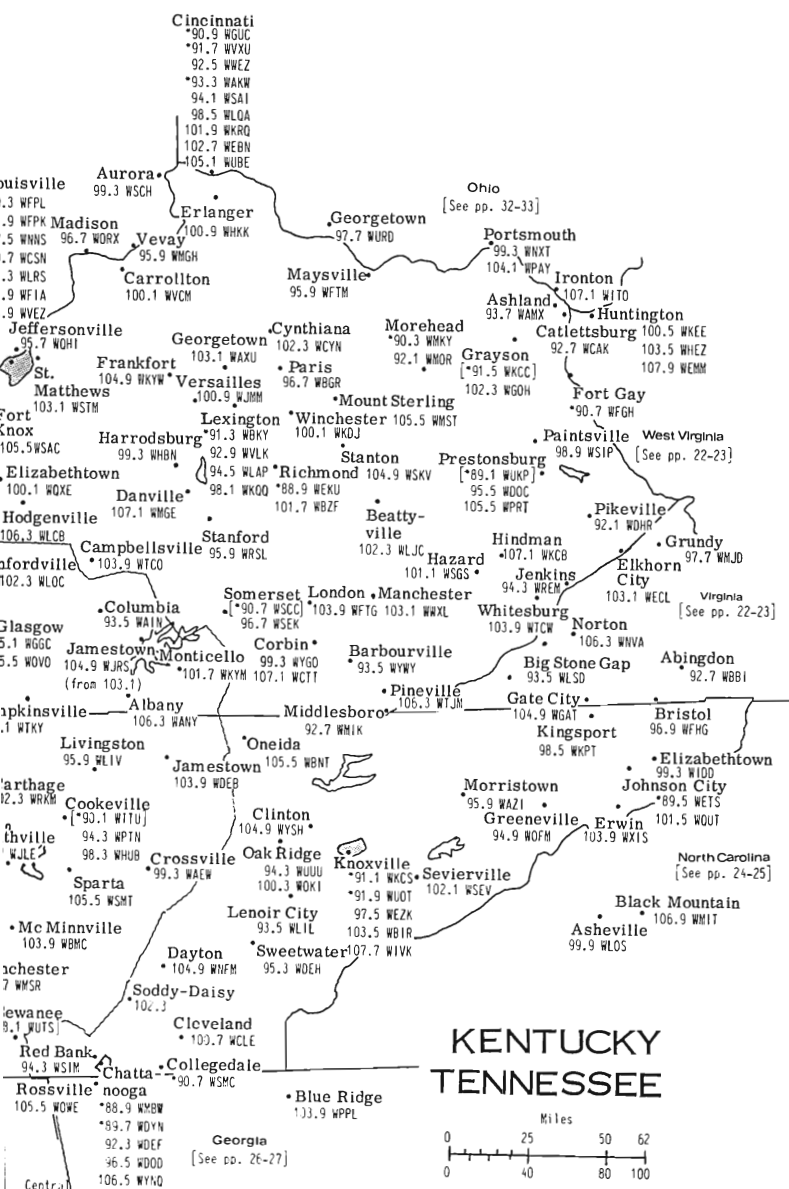

Eastern Time Zone
Daylight Savings Time Observed

WASHINGTON-BALTIMORE AREA

ALABAMA ARKANSAS LOUISIANA MISSISSIPPI

Central Time Zone
Daylight Savings Time Observed

ILLINOIS

Central Time Zone
Daylight Savings Time Observed