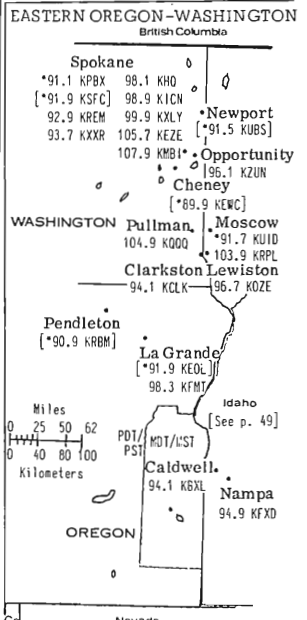

Mexicali
 • 89.9 XHFE
 • 91.5 XHJC
 • 101.9 XHPF
 • 103.3 XHVG
 • 104.9 XHMC

MEXICO
 [See p. 53]

CANADA

British Columbia

[See p. 50]

Trail.

Spokane
(See Eastern WA map for station list)

48 OREGON WASHINGTON