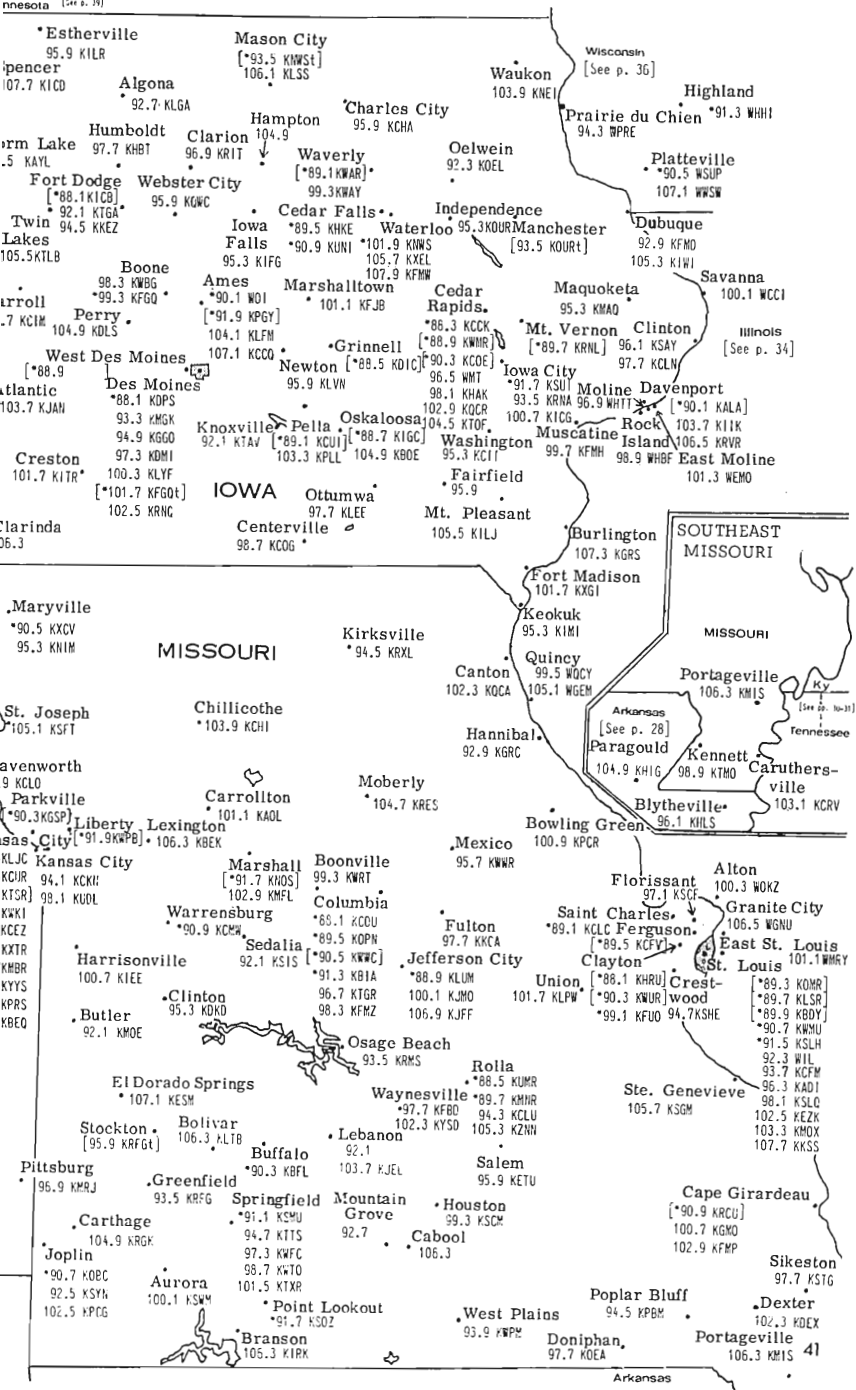

Central Eastern Time Zone
 Eastern Standard Time Zone

**MINNESOTA
NORTH DAKOTA
SOUTH DAKOTA**

Central/Mountain Time Zones
Daylight Savings Time Observed

IOWA
KANSAS

MISSOURI
NEBRASKA

OKLAHOMA TEXAS

Central/Mountain Time Zones
Daylight Savings Time Observed