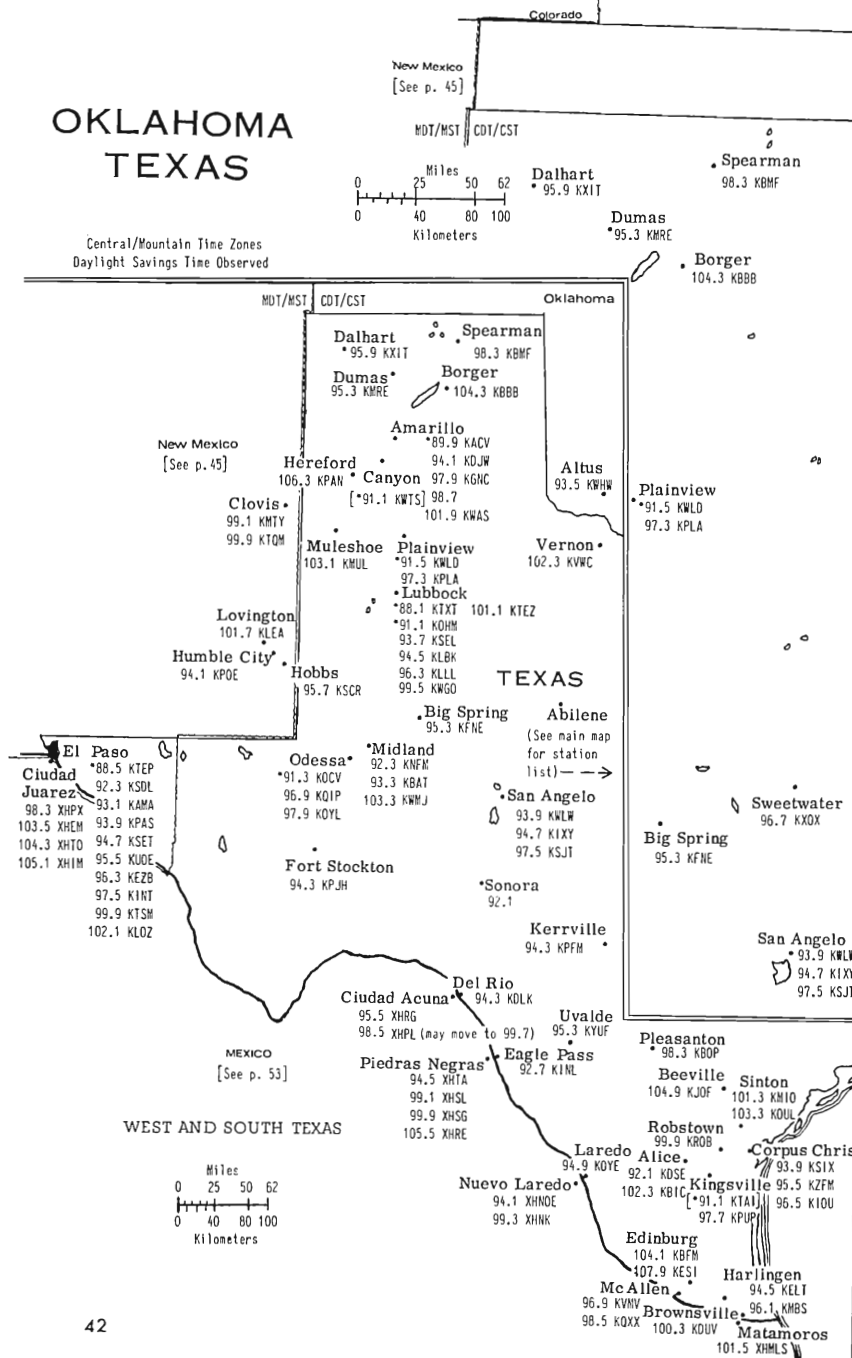

Central Eastern Time Zone
 Eastern Standard Time Zone

**MINNESOTA
NORTH DAKOTA
SOUTH DAKOTA**

Central/Mountain Time Zones
Daylight Savings Time Observed

IOWA
KANSAS

MISSOURI
NEBRASKA

OKLAHOMA TEXAS

Central/Mountain Time Zones
Daylight Savings Time Observed