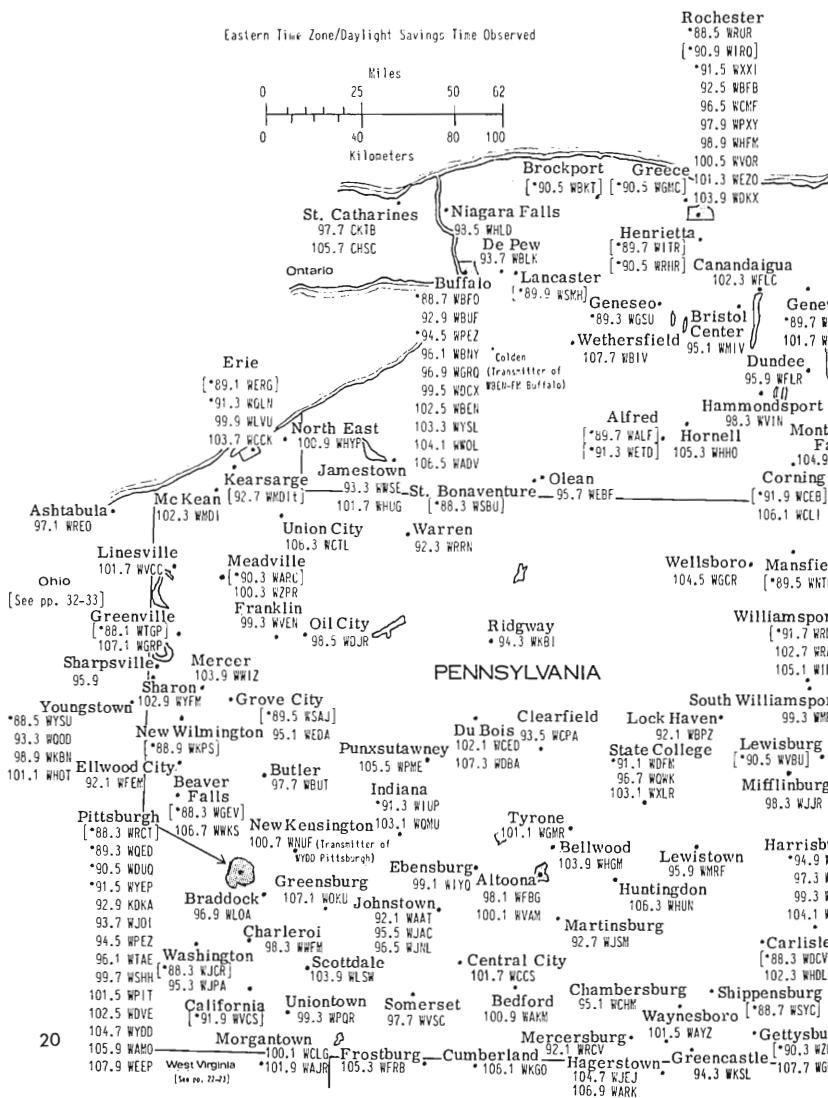

NEW YORK

[Except New York city area and Long Island, which are grouped with Connecticut, pp. 18-19]

PENNSYLVANIA

Eastern Time Zone/Daylight Savings Time Observed