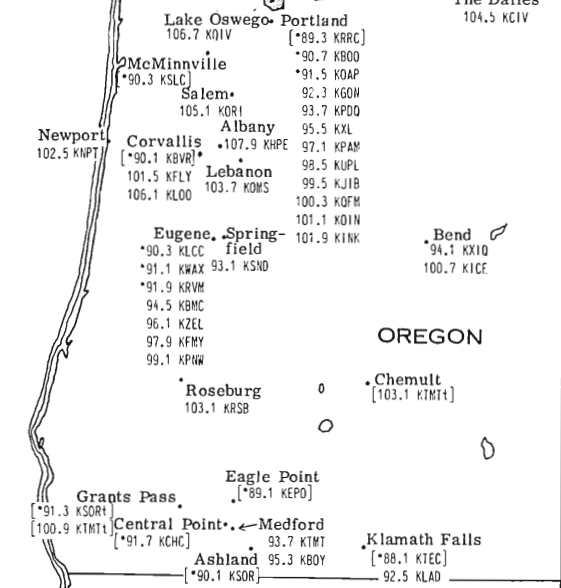

Mexicali
 • 89.9 XHFE
 • 91.5 XHJC
 • 101.9 XHPF
 • 103.3 XHVG
 • 104.9 XHMC

MEXICO
 [See p. 53]

CANADA

British Columbia

[See p. 50]

Trail.

Spokane
(See Eastern WA map for station list)

48 OREGON WASHINGTON