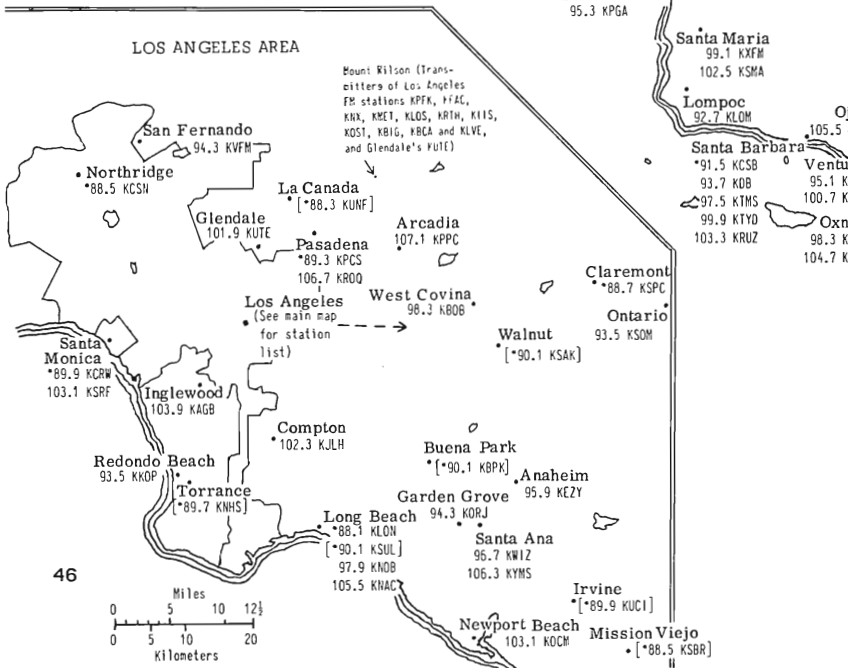

LOS ANGELES AREA