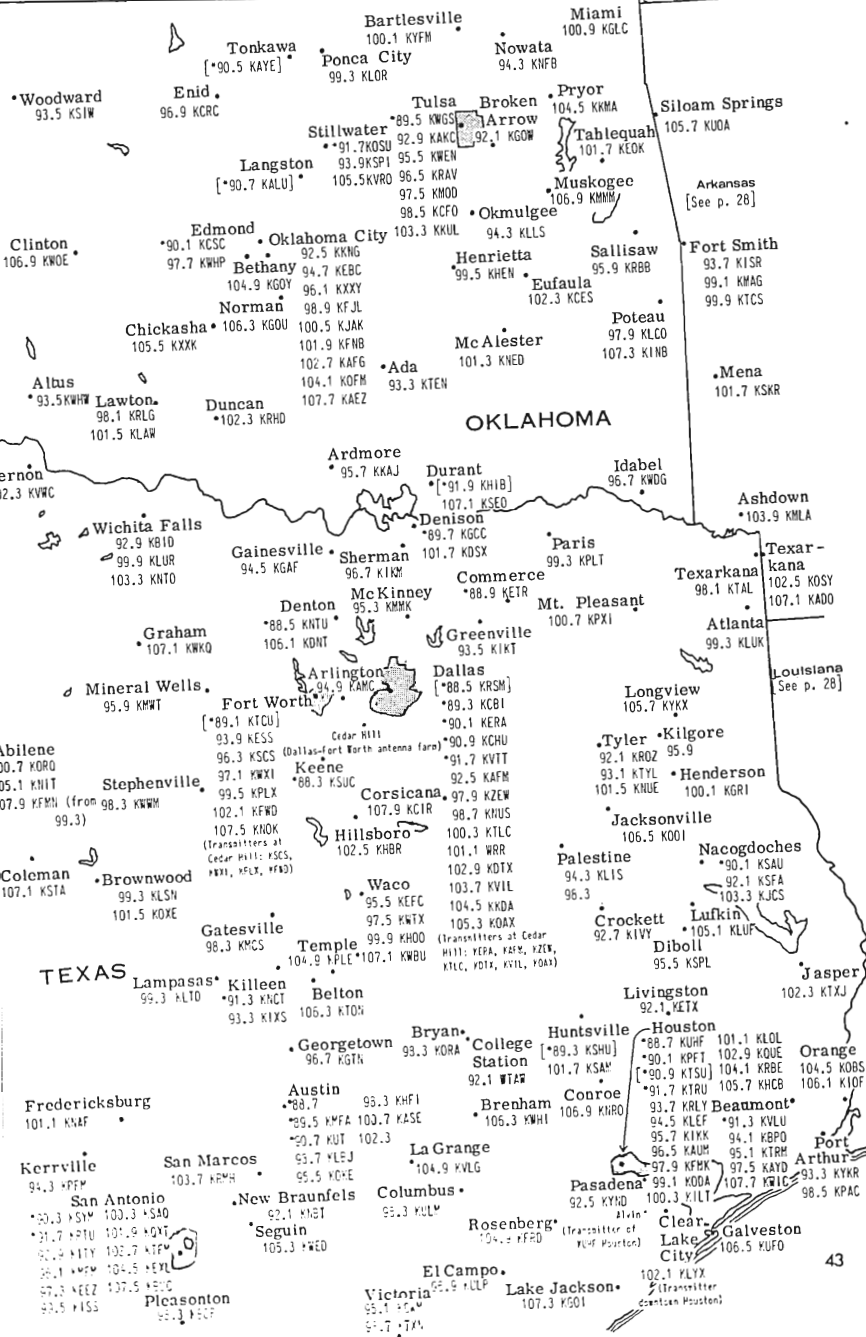

Central Eastern Time Zone
 Eastern Standard Time Zone

**MINNESOTA
NORTH DAKOTA
SOUTH DAKOTA**

Central/Mountain Time Zones
Daylight Savings Time Observed

IOWA
KANSAS

MISSOURI
NEBRASKA

OKLAHOMA TEXAS

Central/Mountain Time Zones
Daylight Savings Time Observed