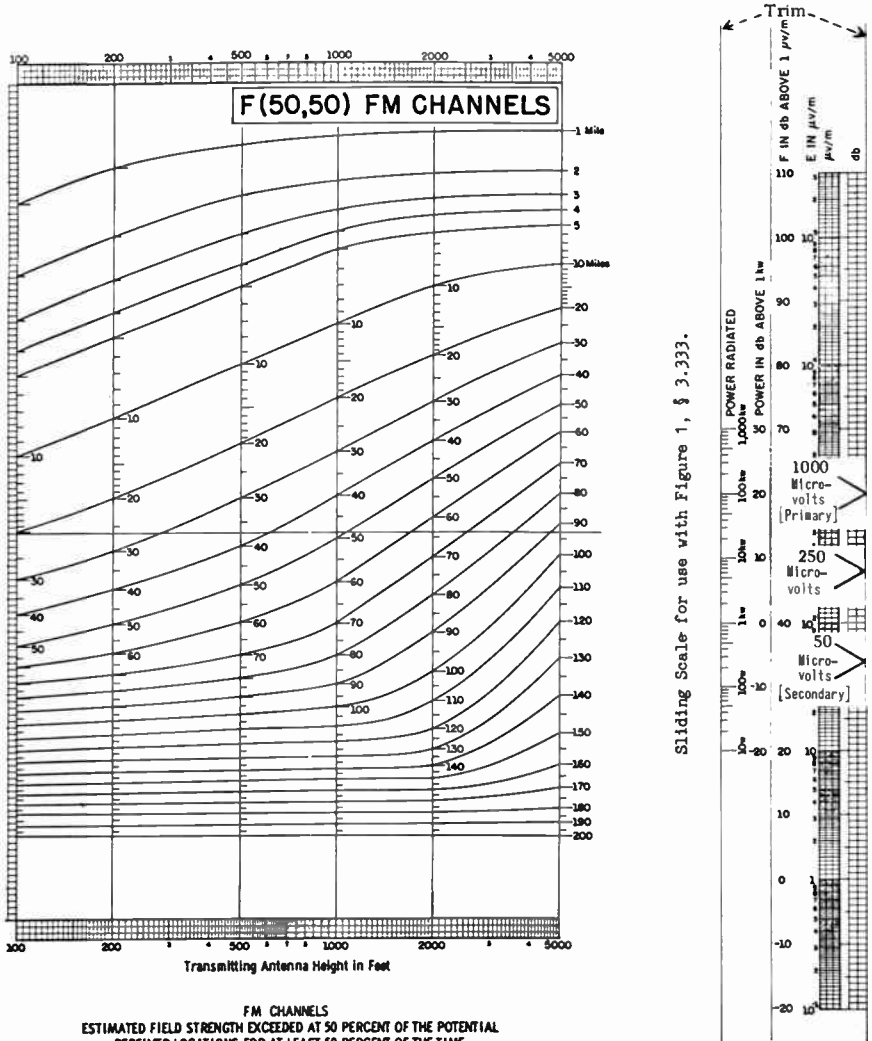

APPENDIX A

HOW TO COMPUTE FM COVERAGES

In order to calculate FM signal coverages for different powers of stations at various antenna heights, it is necessary to utilize FCC Figure 1 with its sliding scale. This scale should be cut away from the page, taking care to trim closely along its vertical edges. Antenna heights of the stations are located along the horizontal axis of the chart. Effective radiated powers and signal intensities are read along the sliding scale. Let's take WAPI-FM 94.1 Birmingham AL as our example. Its antenna height is 980 feet. Place the right edge of the sliding scale at 980' on the chart. WAPI-FM's radiated power is 100000 watts, or 100 kilowatts. Move the sliding scale up or down until the 100 kw point on its left side ("power radiated" column) lines up with the center line of the chart. Check to see that the sliding scale is still at 980' (or just shy of 1000'). Mileages are represented by the curving lines on the chart — and are read at the point where the lines cross the right hand edge of the sliding scale. Thus, we can read WAPI-FM's 50 microvolt, or secondary coverage, as 96 miles; its 250 microvolt coverage as 66 miles; and its primary coverage area, 1000 microvolts, as 48 miles. In this manner, most of the mileage figures given in the Station Directory can be checked by the reader, or station coverages at signal intensities other than 50 microvolts/meter can be computed.