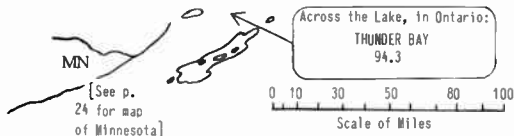

LOWELL 107.1

LOWELL 107.1

LOWELL 107.1

LOWELL 107.1

LOWELL 107.1

LOWELL 107.1

LOWELL 107.1

LOWELL 107.1

**MICHIGAN UPPER PENINSULA
INSERT MAP**

MICHIGAN

Opposite Detroit,
in Ontario:
Windsor 88.7,
93.9

Michigan
[See p. 26]

CANADA
Ontario

PA
[See p. 38]

IN
[See p. 27]

West Virginia
[See pp. 36-37]