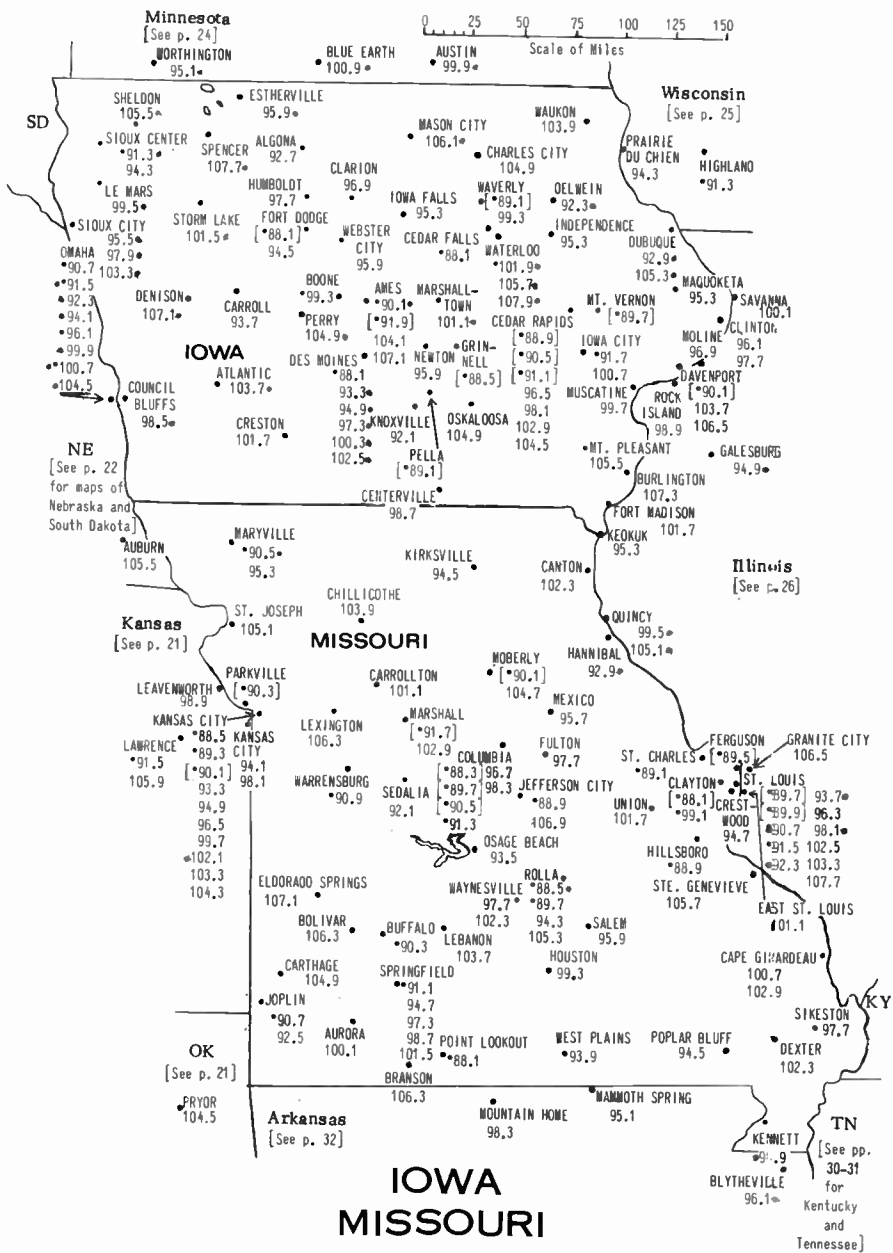

IOWA MISSOURI