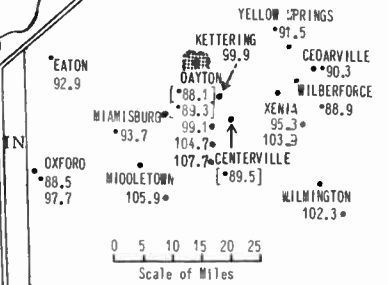

DAYTON AREA INSERT MAP

OHIO

Scale of Miles

Scale of Miles