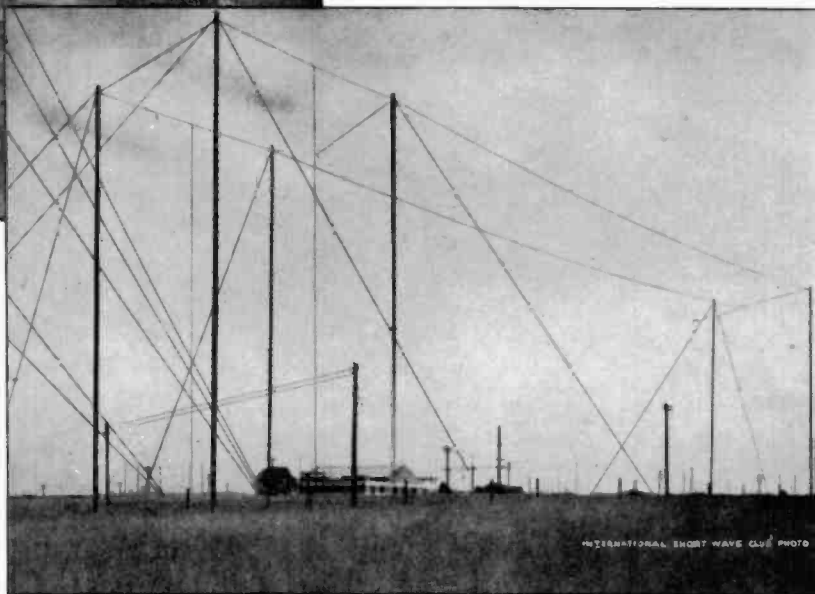

Broadcasts from this chain of stations are directed daily to the five Empire zones — Australian, Indian, African, West African and Canadian. Listening to these broadcasts, one can capture much of the very atmosphere of London such as, for instance, hearing the striking of Big Ben and the Westminster Chimes as clearly as though he were walking down the Strand or crossing the famous Waterloo Bridge.

Big Ben, the chimes from which close the programs broadcast from England, is one of the historical landmarks of London. Built in 1858, it is still reputed to be the most powerful striking clock in the world. The bell weighs 13½ tons, the hammer 400 pounds. Its hour hand measures 9 feet long, and its minute hand 14 feet.

Above: The Control Room of the stations at Daventry, England, operated by the British Broadcasting Corporation.

At Right: Studios are in London, but the transmitting plant of these stations is located in Daventry. Here, eighteen immense aerials, including five groups of directional aerials, direct the London broadcasts to the vast British Empire.