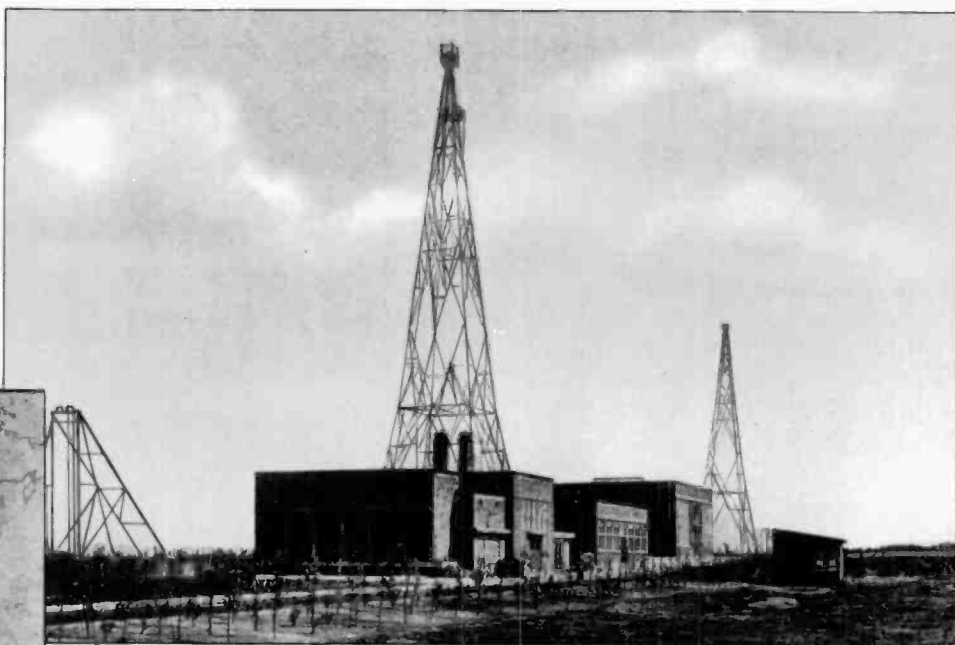

Below: Edward Startz, the famous and accomplished announcer, identifies Station PHI for local and world listeners. To make certain his call letters are clearly understood, this silver-tongued linguist repeats announcements in seven different languages — Dutch, Malay, English, French, German and Portuguese.

Programs from Station PHI are broadcast to the world from this transmitting plant, located in Huizen, Holland. Studios are maintained in Hilversum. This station is on the air Monday, Thursday and Friday from 7:30 to 9:30 A.M. and on Saturdays and Sundays from 7:30 to 11:00 A.M. (E.S.T.).

DJB BERLIN GERMANY

15.20 Megacycles - - 19.73 Meters

"GERMAN ROUND THE WORLD SENDER"

is the name given to this station by its operators the German Broadcasting Company. Opened with a cheery "Hello, America, we hope you have good reception tonight," programs from this station bring to U. S. radio listeners gems of classical music and song. Broadcasting is done from early morning until late at night, two transmitters being used on each program to insure best possible reception. Announcements are made in three languages — first German, then English, then Spanish. Call letters used are DJA, DJB, DJC, DJD. Studios are in Berlin, the transmitting plant being located in Zeesen, Germany.

EAQ MADRID SPAIN

9.86 Megacycles - - 30.40 Meters

The daily broadcasts from this station are colorful and entertaining, and your enjoyment of them will be further increased by the fact that announcements are made in English as well as Spanish.

The programs, broadcast from approximately 5 to 7 P.M. (E.S.T.), offer music, literature and news. The Saturday broadcasts, noon to 2 P.M., are intended primarily for Europe, Canary Islands and other Spanish possessions. On stated evenings each week, one hour of the broadcast is devoted to the International Broadcast Club of London, an organization established for creating good will and a closer relationship among the radio listeners of the world.

PHI HUIZEN HOLLAND

11.73 Megacycles - - 25.57 Meters

The land of dikes and windmills and famous old cities is an interesting one to visit via radio. PHI is not only an outstanding station in Holland, but the world over. Through this station, Holland keeps in touch with her colonial possessions in Dutch East and West Indies. During the summer months, PHI leaves its regular wave band of 11.73 megacycles and broadcasts over 17.77 megacycles.