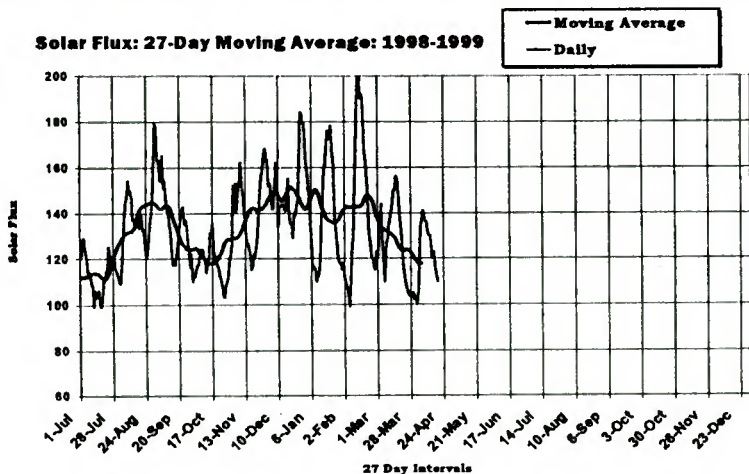

The Voice of the Mediterranean in Malta has a new "official" Web page <http://www.vom-malta.org.mt/>.

There is no schedule page (English is broadcast daily at 19-20 UT on 12060) but there is a RealAudio page that makes it easy to listen to the program.

Cumbre DX, on the radio and on the net, now has its own URL at <http://www.cumbredx.org/>. Check the Cumbre site for an updated broadcast schedule; in April there were many messages in the newsgroups correcting and re-correcting the air times and frequencies while World Harvest Radio juggled the air times and frequencies. The show, fortunately, is archived on the Cumbre Web site

Harry Helms has sold DXing.COM to NASWA advertiser Universal Radio. The effective date is June 1. Read Helms's comments about the sale and the state of the radio hobbies at <http://www.dxing.com/editoria.htm>.

Other URL changes: Radio for Peace Intl overhauls its site design, adds archived programs and moves to <http://www.rfpi.org/>. Don Moore moves his Patepluma International Radio Web Site to <http://www.swl.net/patepluma/>.