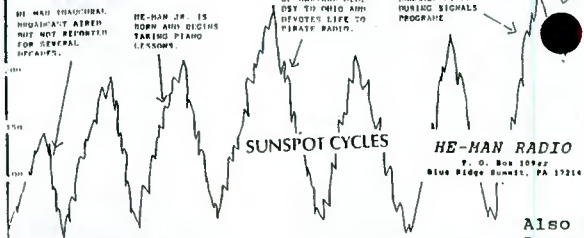

RICHARD A. D'ANGELO

HE-MAN RADIO

QSL # 282

DATE 20-3-1993
TIME 2308-2345 UTC
FREQ 7415.3 kHz USB
v/s. He-Man