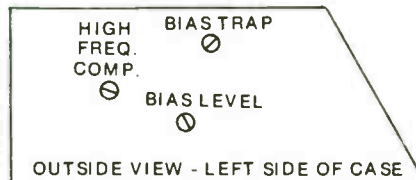

400 mh. PREMIUM CUE TONE
RECORD HEAD LOWER TRK.

400 mh. PREMIUM AUDIO
RECORD HEAD UPPER TRK.

TAPECASTER MODEL X-700 MONO RECORD BOARD

ALL VOLTAGES SHOWN ARE POSITIVE, IN THE RECORD MODE

REVISED 1977

TAPECASTER
Model 700AX 7-72
Audio Playback Amplifier