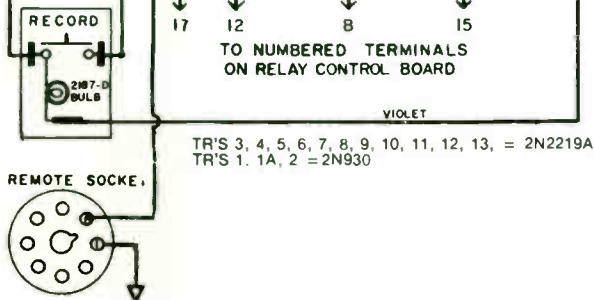

400 mh. PREMIUM CUE TONE
RECORD HEAD LOWER TRK.

400 mh. PREMIUM AUDIO
RECORD HEAD UPPER TRK.

TAPECASTER MODEL X-700 MONO RECORD BOARD

ALL VOLTAGES SHOWN ARE POSITIVE, IN THE RECORD MODE

REVISED 1977

TAPECASTER
Model 700AX 7-72
Audio Playback Amplifier

115 VOLTS
60 Hz

TAPECASTER Model 700 Relay Control Board

NEM 2065 "SUPER-TORQUE" MOTOR
READS 66 OHMS BETWEEN ANY TWO WIRES

REVO A DEBAT
 DIT 1934
 10000 10000 10000

TAPECASTER MODEL 600-RP