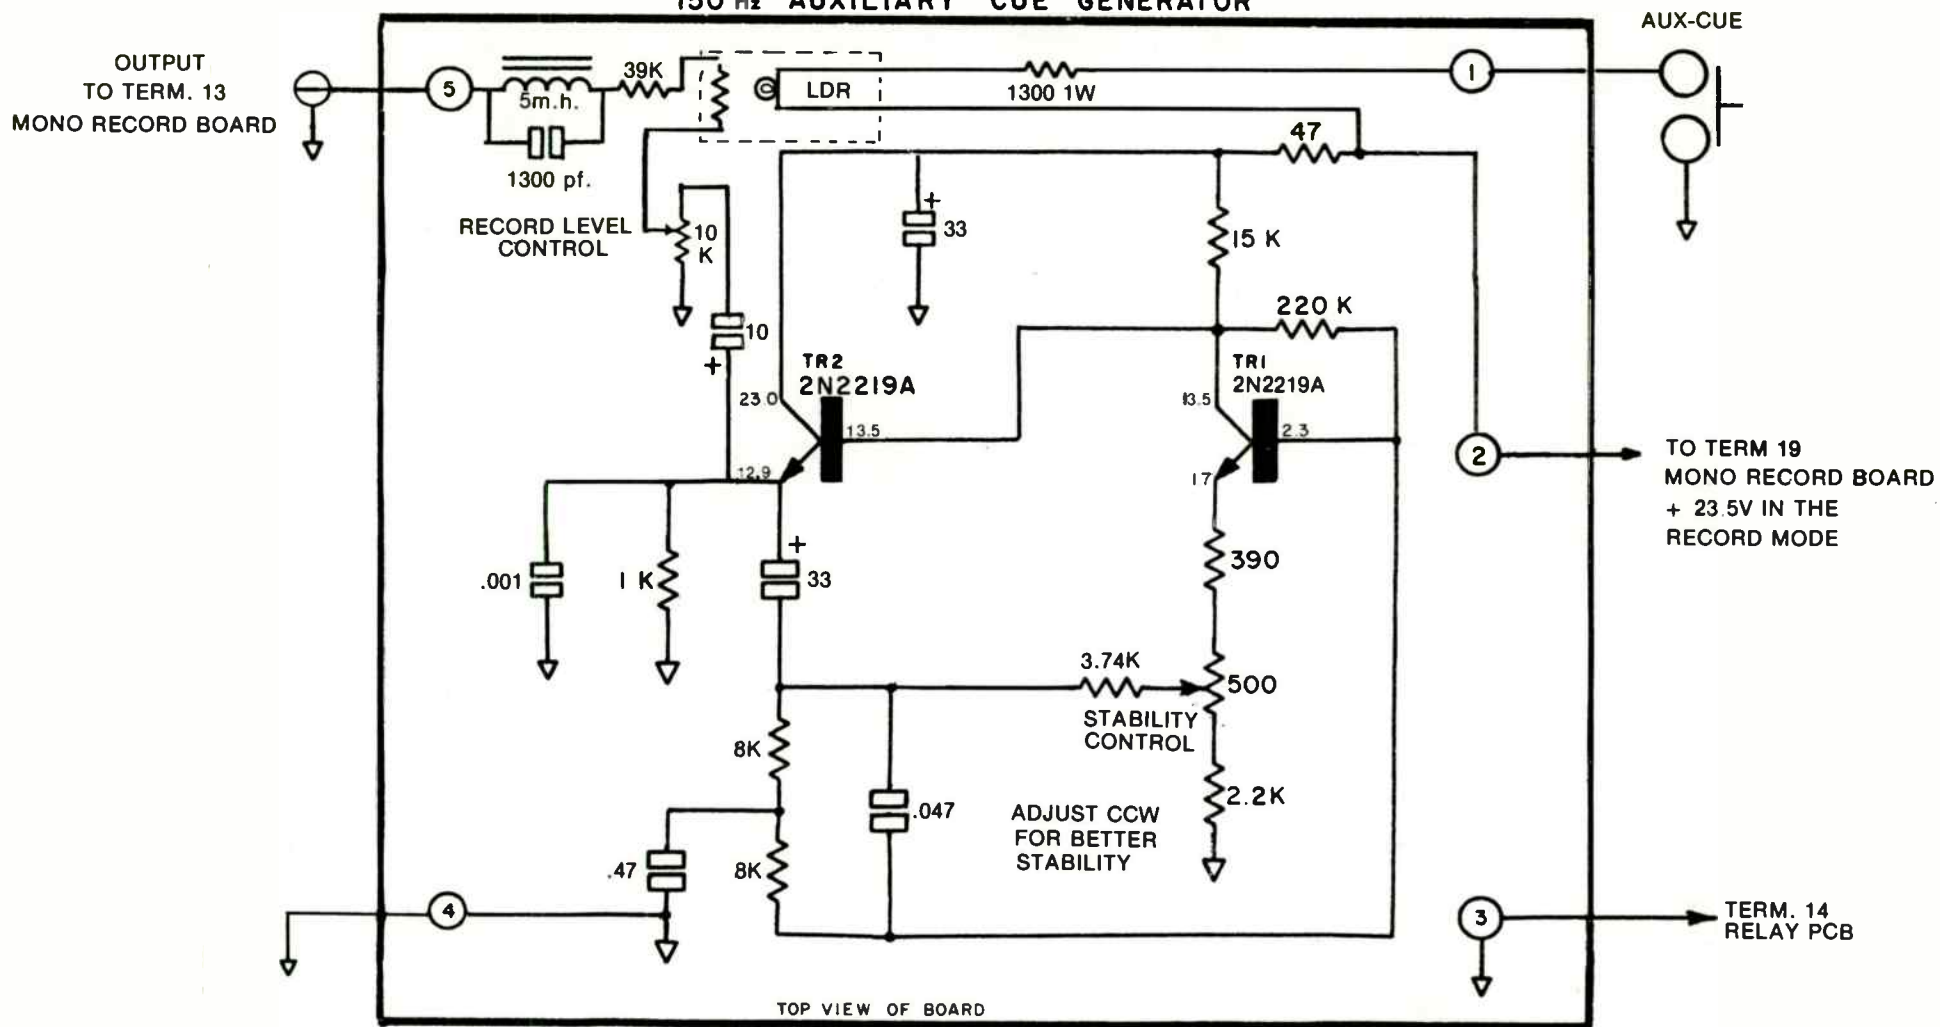

TAPECASTER MODEL 700 150 Hz AUXILIARY CUE GENERATOR

ALL VOLTAGES SHOWN ARE POSITIVE

TAPECASTER SERIES 700 AUXILIARY 150 Hz CUE TONE SENSOR

CONNECT AS SHOWN ABOVE TO START TWO OR MORE SERIES 700 TAPECASTERS IN SEQUENCE

400 mh. PREMIUM CUE TONE
RECORD HEAD LOWER TRK.

400 mh. PREMIUM AUDIO
RECORD HEAD UPPER TRK.

TAPECASTER MODEL X-700 MONO RECORD BOARD

ALL VOLTAGES SHOWN ARE POSITIVE, IN THE RECORD MODE

REVISED 1977

TAPECASTER
Model 700AX 7-72
Audio Playback Amplifier

115 VOLTS
60 Hz

TAPECASTER Model 700 Relay Control Board

NEM 2065 "SUPER-TORQUE" MOTOR
READS 66 OHMS BETWEEN ANY TWO WIRES

REVO A DEBAT
 DIT 1934
 10000 10000 10000

TAPECASTER MODEL 600-RP