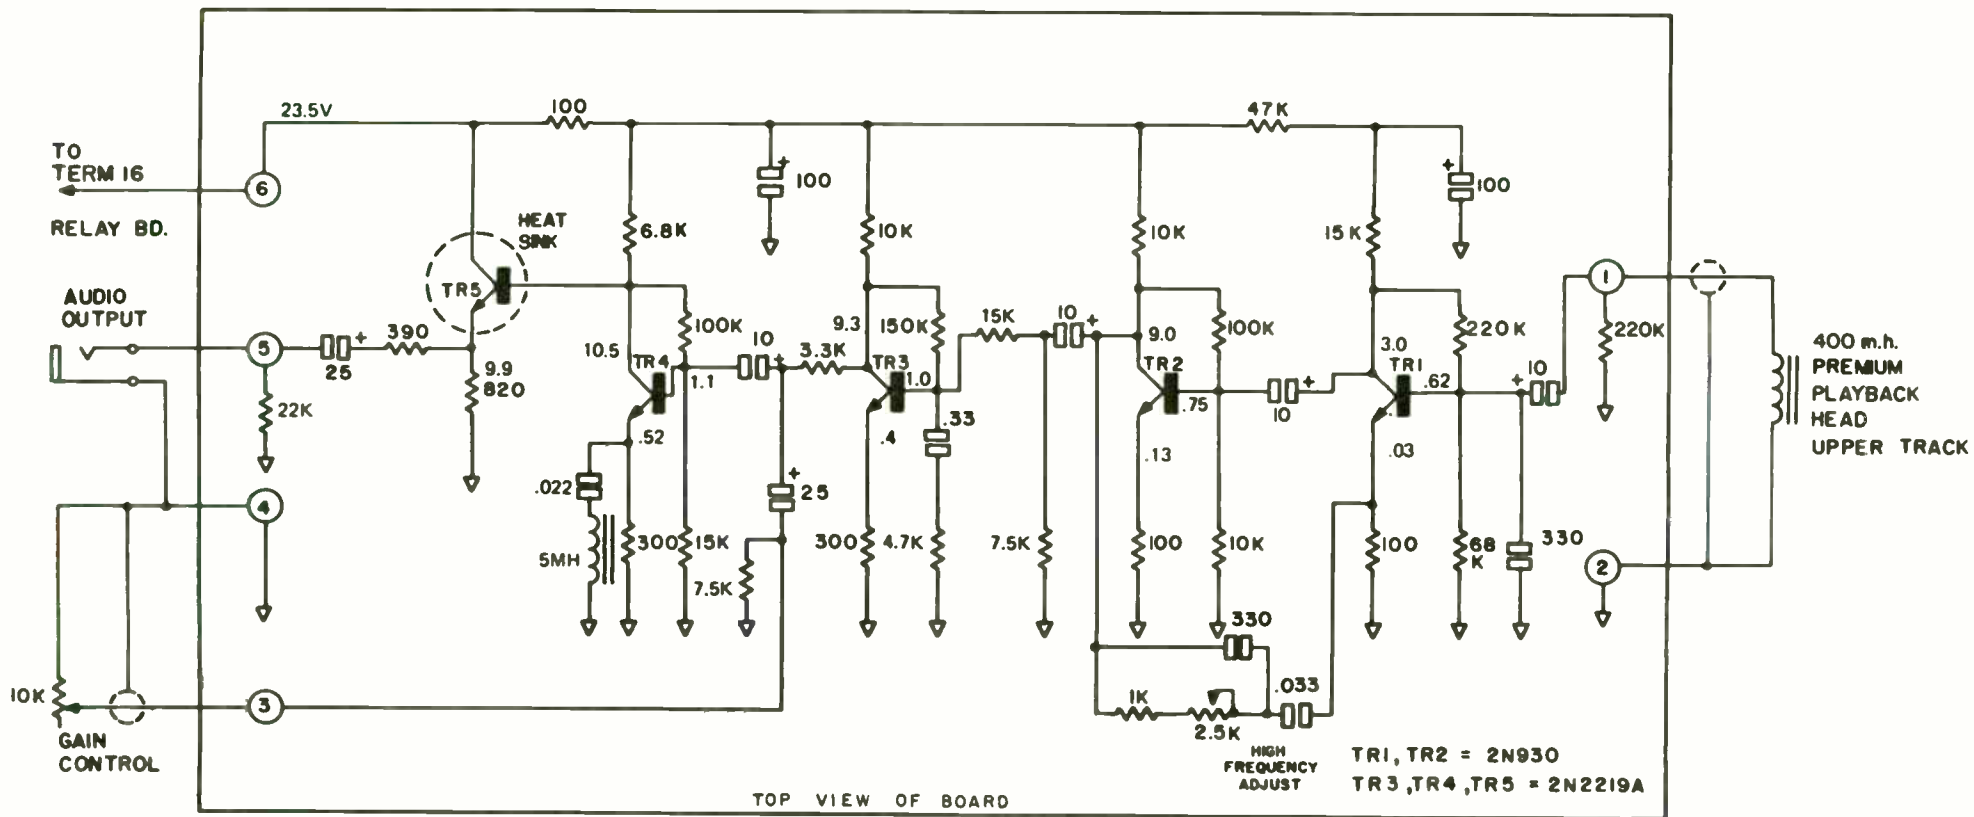

TAPECASTER MODEL 700 150 Hz AUXILIARY CUE GENERATOR

ALL VOLTAGES SHOWN ARE POSITIVE

TAPECASTER SERIES 700 AUXILIARY 150 Hz CUE TONE SENSOR

CONNECT AS SHOWN ABOVE TO START TWO OR MORE SERIES 700 TAPECASTERS IN SEQUENCE

400 mh. PREMIUM CUE TONE
RECORD HEAD LOWER TRK.

400 mh. PREMIUM AUDIO
RECORD HEAD UPPER TRK.

TAPECASTER MODEL X-700 MONO RECORD BOARD

ALL VOLTAGES SHOWN ARE POSITIVE, IN THE RECORD MODE

REVISED 1977

TAPECASTER
Model 700AX 7-72
Audio Playback Amplifier

115 VOLTS
60 Hz

TAPECASTER Model 700 Relay Control Board

NEM 2065 "SUPER-TORQUE" MOTOR
READS 66 OHMS BETWEEN ANY TWO WIRES

REVO A DEBAT
 DIT 1934
 10000 10000 10000

TAPECASTER MODEL 600-RP