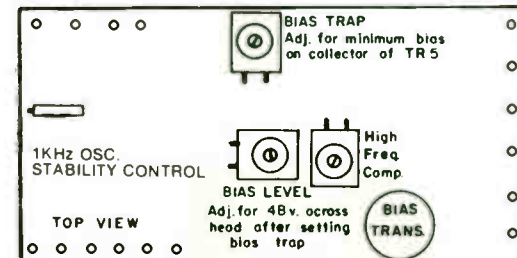

400 mh. PREMIUM CUE TONE
RECORD HEAD LOWER TRK.

400 mh. PREMIUM AUDIO
RECORD HEAD UPPER TRK.

TAPECASTER MODEL X-700 MONO RECORD BOARD

ALL VOLTAGES SHOWN ARE POSITIVE, IN THE RECORD MODE

REVISED 1977

TAPECASTER
Model 700AX 7-72
Audio Playback Amplifier