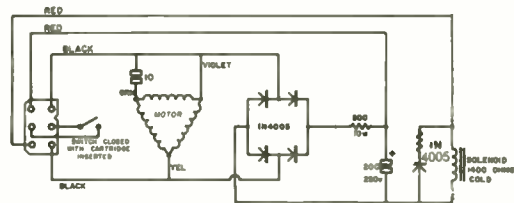

115 VOLTS
60 Hz

TAPECASTER Model 700 Relay Control Board