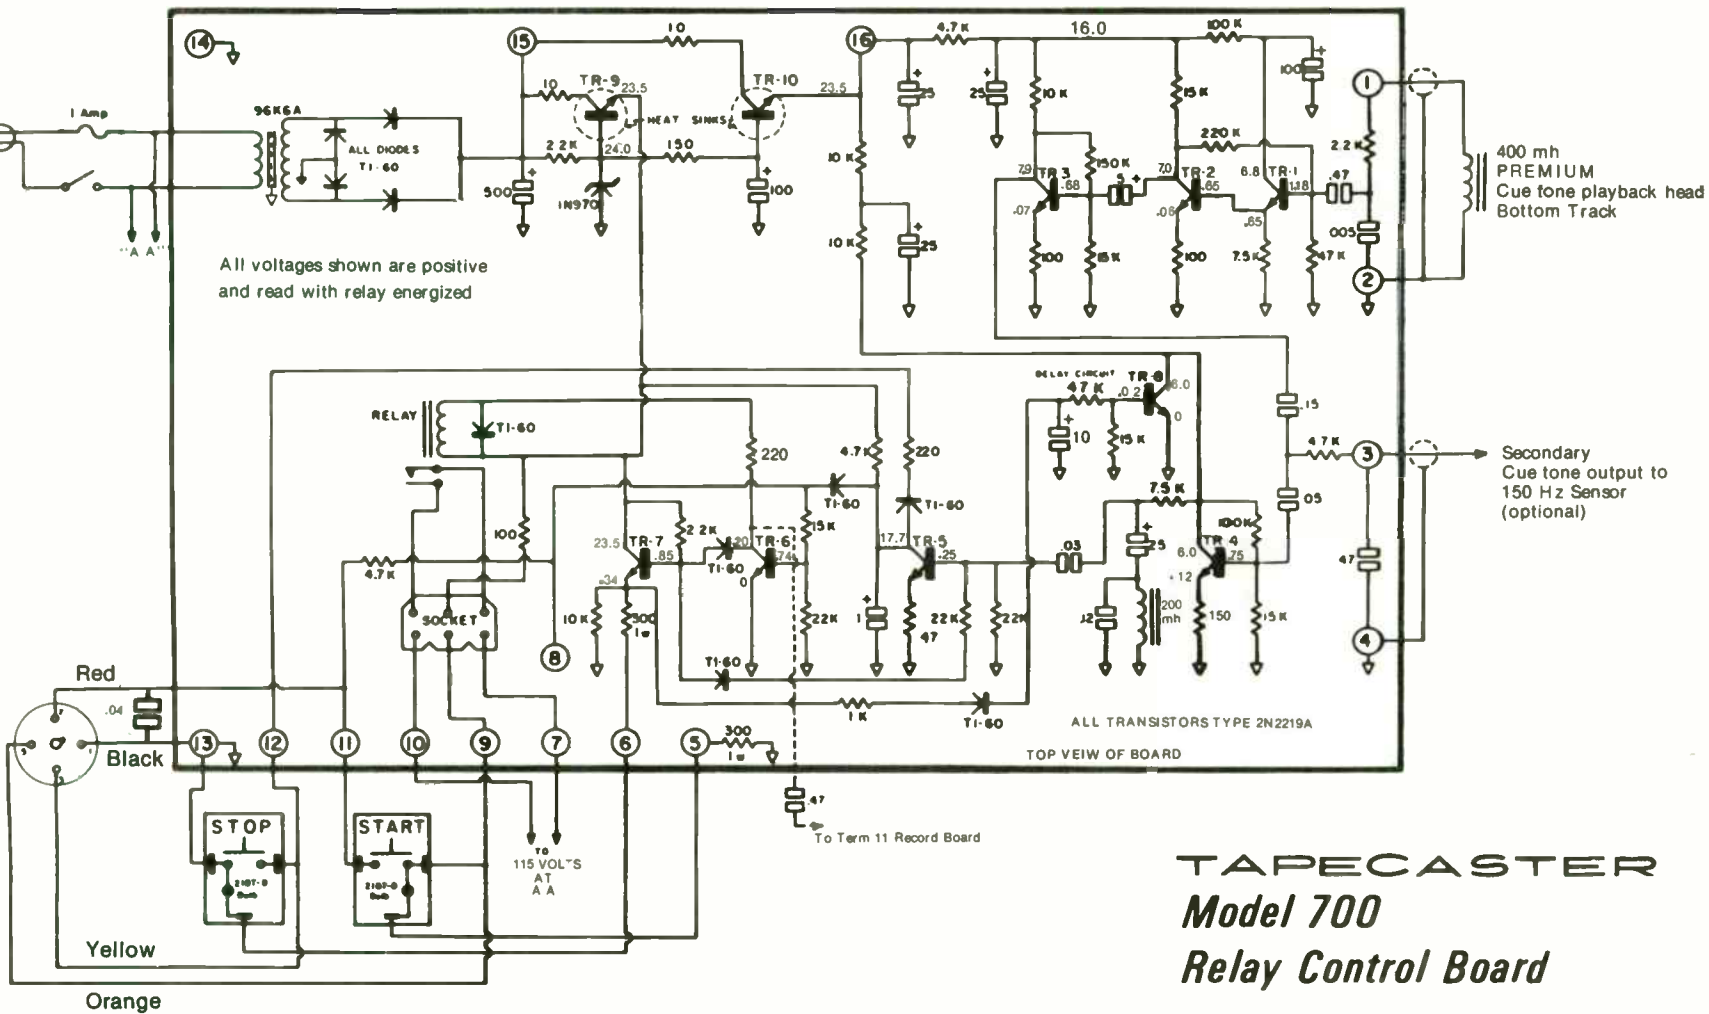

115 VOLTS
60 Hz

TAPECASTER Model 700 Relay Control Board