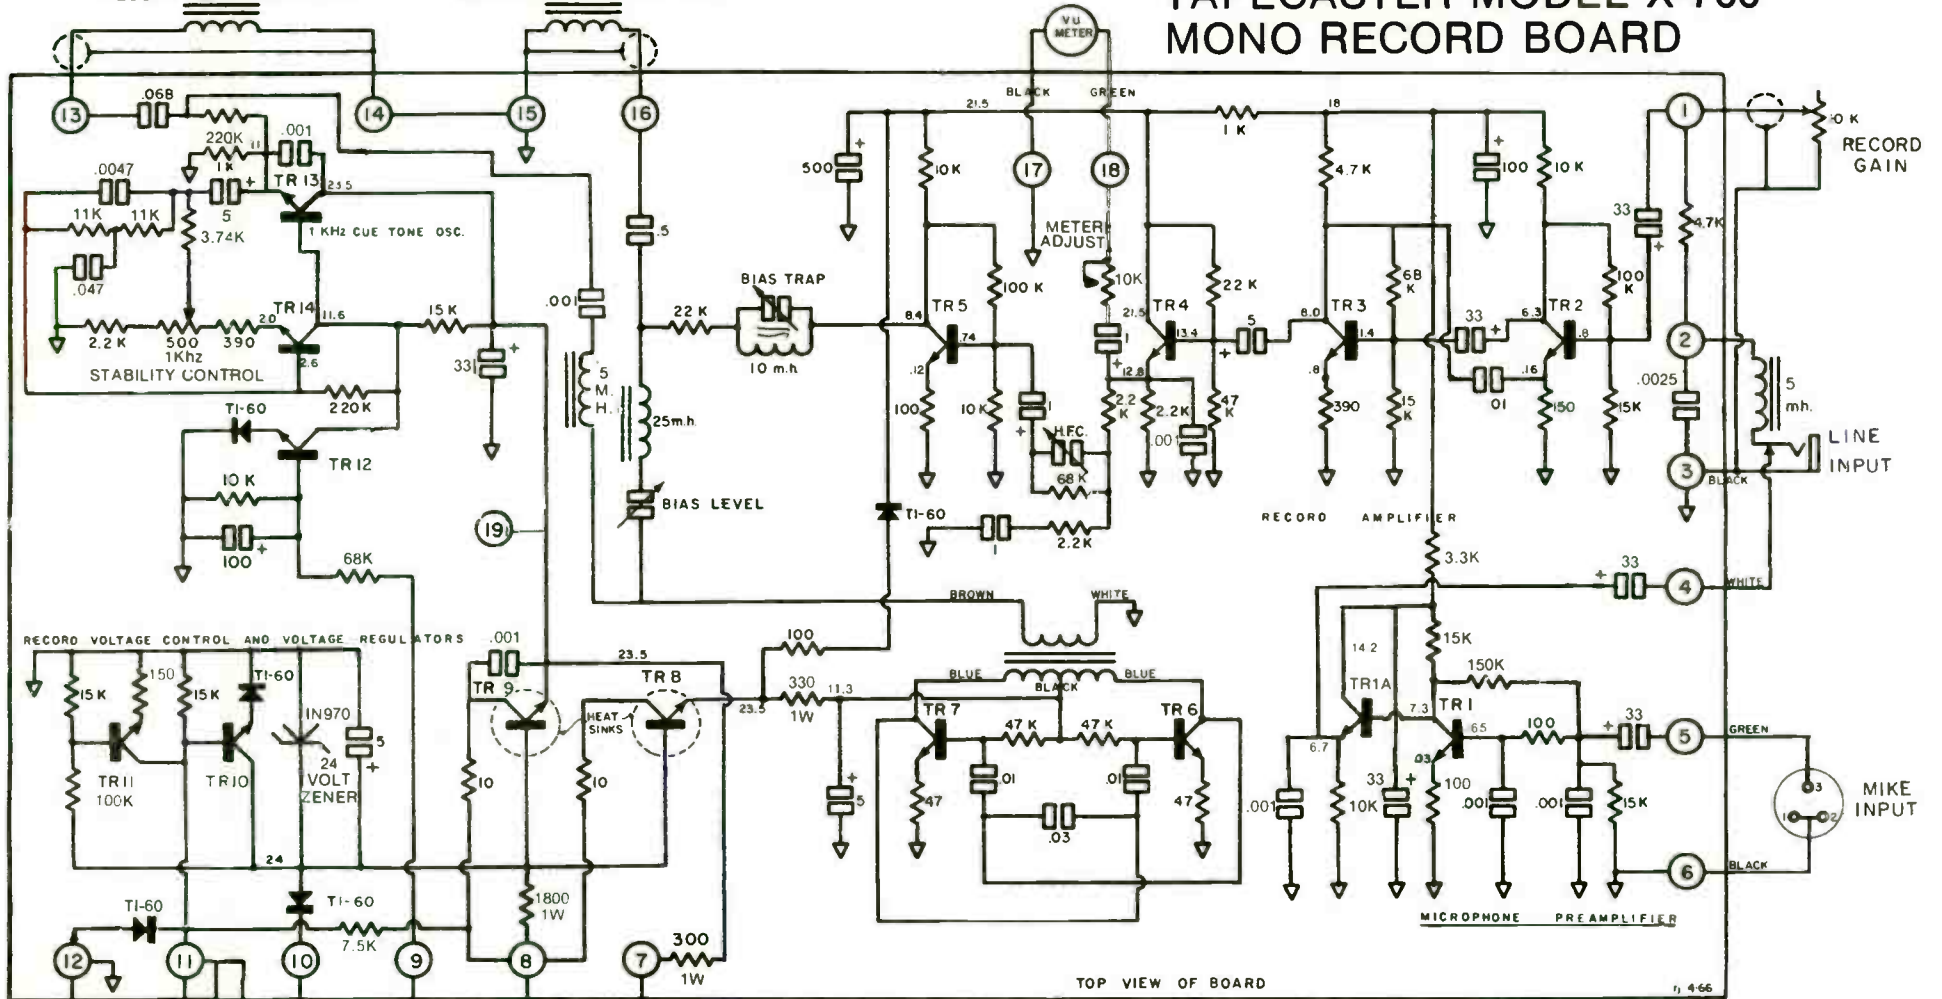

TAPECASTER MODEL 700 150 Hz AUXILIARY CUE GENERATOR

ALL VOLTAGES SHOWN ARE POSITIVE

TAPECASTER SERIES 700 AUXILIARY 150 Hz CUE TONE SENSOR

CONNECT AS SHOWN ABOVE TO START TWO OR MORE SERIES 700 TAPECASTERS IN SEQUENCE

400 mh. PREMIUM CUE TONE
RECORD HEAD LOWER TRK.

400 mh. PREMIUM AUDIO
RECORD HEAD UPPER TRK.

TAPECASTER MODEL X-700 MONO RECORD BOARD

ALL VOLTAGES SHOWN ARE POSITIVE, IN THE RECORD MODE

REVISED 1977

TAPECASTER
Model 700AX 7-72
Audio Playback Amplifier

115 VOLTS
60 Hz

TAPECASTER Model 700 Relay Control Board

NEM 2065 "SUPER-TORQUE" MOTOR
READS 66 OHMS BETWEEN ANY TWO WIRES

REVO A DEBAT
 DIT 1934
 10000 10000 10000

TAPECASTER MODEL 600-RP