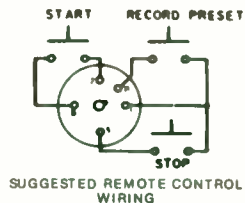

115 VOLTS
60 Hz

TAPECASTER Model 700 Relay Control Board