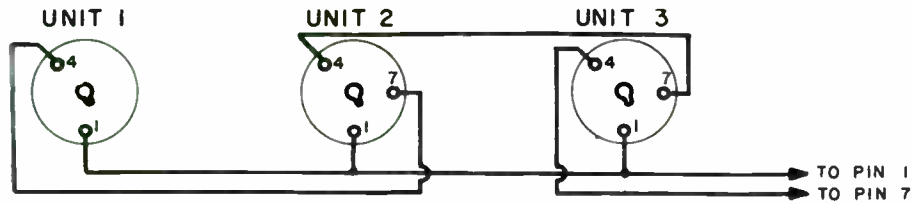

TAPECASTER MODEL 700 150 Hz AUXILIARY CUE GENERATOR

ALL VOLTAGES SHOWN ARE POSITIVE

TAPECASTER SERIES 700 AUXILIARY 150 Hz CUE TONE SENSOR

CONNECT AS SHOWN ABOVE TO START TWO OR MORE SERIES 700 TAPECASTERS IN SEQUENCE

400 mh. PREMIUM CUE TONE
RECORD HEAD LOWER TRK.

400 mh. PREMIUM AUDIO
RECORD HEAD UPPER TRK.

TAPECASTER MODEL X-700 MONO RECORD BOARD

ALL VOLTAGES SHOWN ARE POSITIVE, IN THE RECORD MODE

REVISED 1977

TAPECASTER
Model 700AX 7-72
Audio Playback Amplifier

115 VOLTS
60 Hz

TAPECASTER Model 700 Relay Control Board

NEM 2065 "SUPER-TORQUE" MOTOR
READS 66 OHMS BETWEEN ANY TWO WIRES

REVO A DEBAT
 DIT 1934
 10000 10000 10000

TAPECASTER MODEL 600-RP