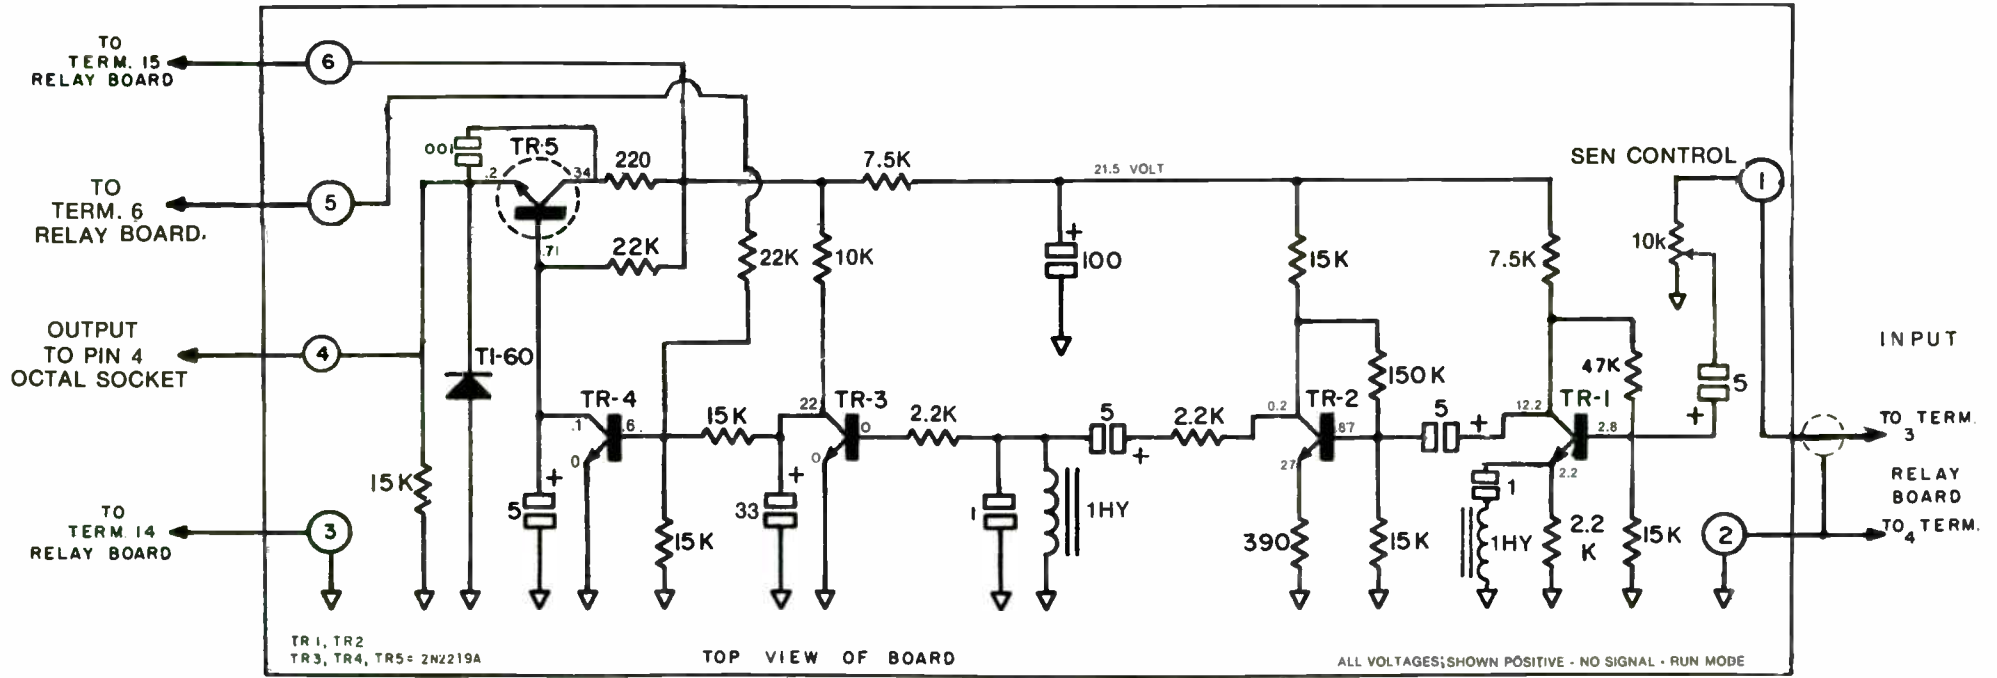

TAPECASTER MODEL 700 150 Hz AUXILIARY CUE GENERATOR

ALL VOLTAGES SHOWN ARE POSITIVE

TAPECASTER SERIES 700 AUXILIARY 150 Hz CUE TONE SENSOR

CONNECT AS SHOWN ABOVE TO START TWO OR MORE SERIES 700 TAPECASTERS IN SEQUENCE

400 mh. PREMIUM CUE TONE
RECORD HEAD LOWER TRK.

400 mh. PREMIUM AUDIO
RECORD HEAD UPPER TRK.

TAPECASTER MODEL X-700 MONO RECORD BOARD

ALL VOLTAGES SHOWN ARE POSITIVE, IN THE RECORD MODE

REVISED 1977

TAPECASTER
Model 700AX 7-72
Audio Playback Amplifier

115 VOLTS
60 Hz

TAPECASTER Model 700 Relay Control Board

NEM 2065 "SUPER-TORQUE" MOTOR
READS 66 OHMS BETWEEN ANY TWO WIRES

REVO A DEBAT
 DIT 1934
 10000 10000 10000

TAPECASTER MODEL 600-RP