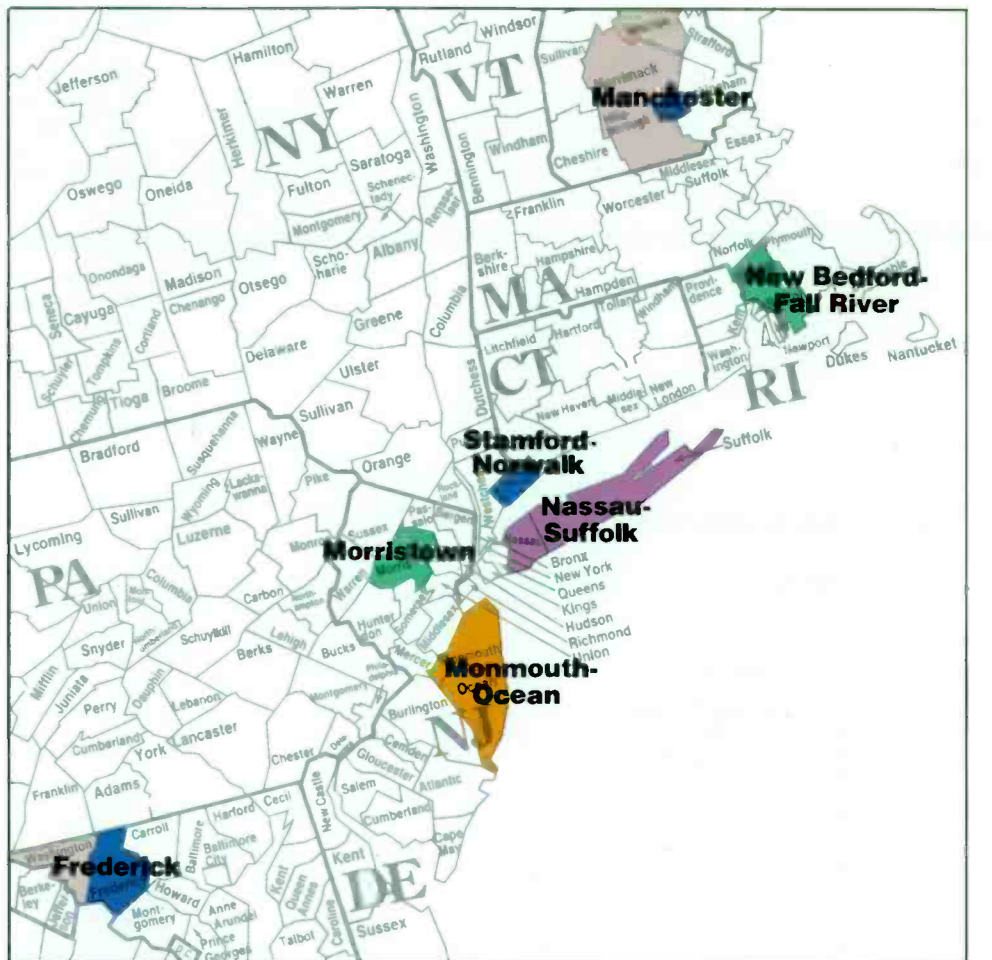

San Francisco also includes:
 San Jose
 Santa Rosa, CA

Los Angeles also includes:
 Anaheim-Santa Ana, CA

San Diego also includes:
 San Diego North County, CA

Denver-Boulder also includes:
 Boulder, CO

KEY

Thick black lines designate Arbitron Television ADIs (Areas of Dominant Influence).
 Radio Markets are shown in bold type.
 Markets shown in italics are ADIs which do not contain a Radio Metro.
 ← → Double-headed arrow indicates a county which is non-contiguous to the ADI market of which it is a part.
 Markets shown are for the Spring 1988 survey effective December 1, 1987.

Market Rank for Metro counties

1-10	11-25	26-50
51-100	101+	

□ TSA Counties

ARBITRON RATINGS

New York Chicago Los Angeles Atlanta
 San Francisco Dallas Washington

Providence-Warwick-Pawtucket also includes:
 New Bedford-Fall River, MA

New York also includes:
 Monmouth, NJ
 MorrisNJ, NJ
 Nassau-Suffolk, NY (Long Island)
 Stamford-Norwalk, CT

Portsmouth-Dover-Rochester, NH-ME
 also includes:
 Manchester, NH

Washington, D.C. also includes:
 Frederick, MD