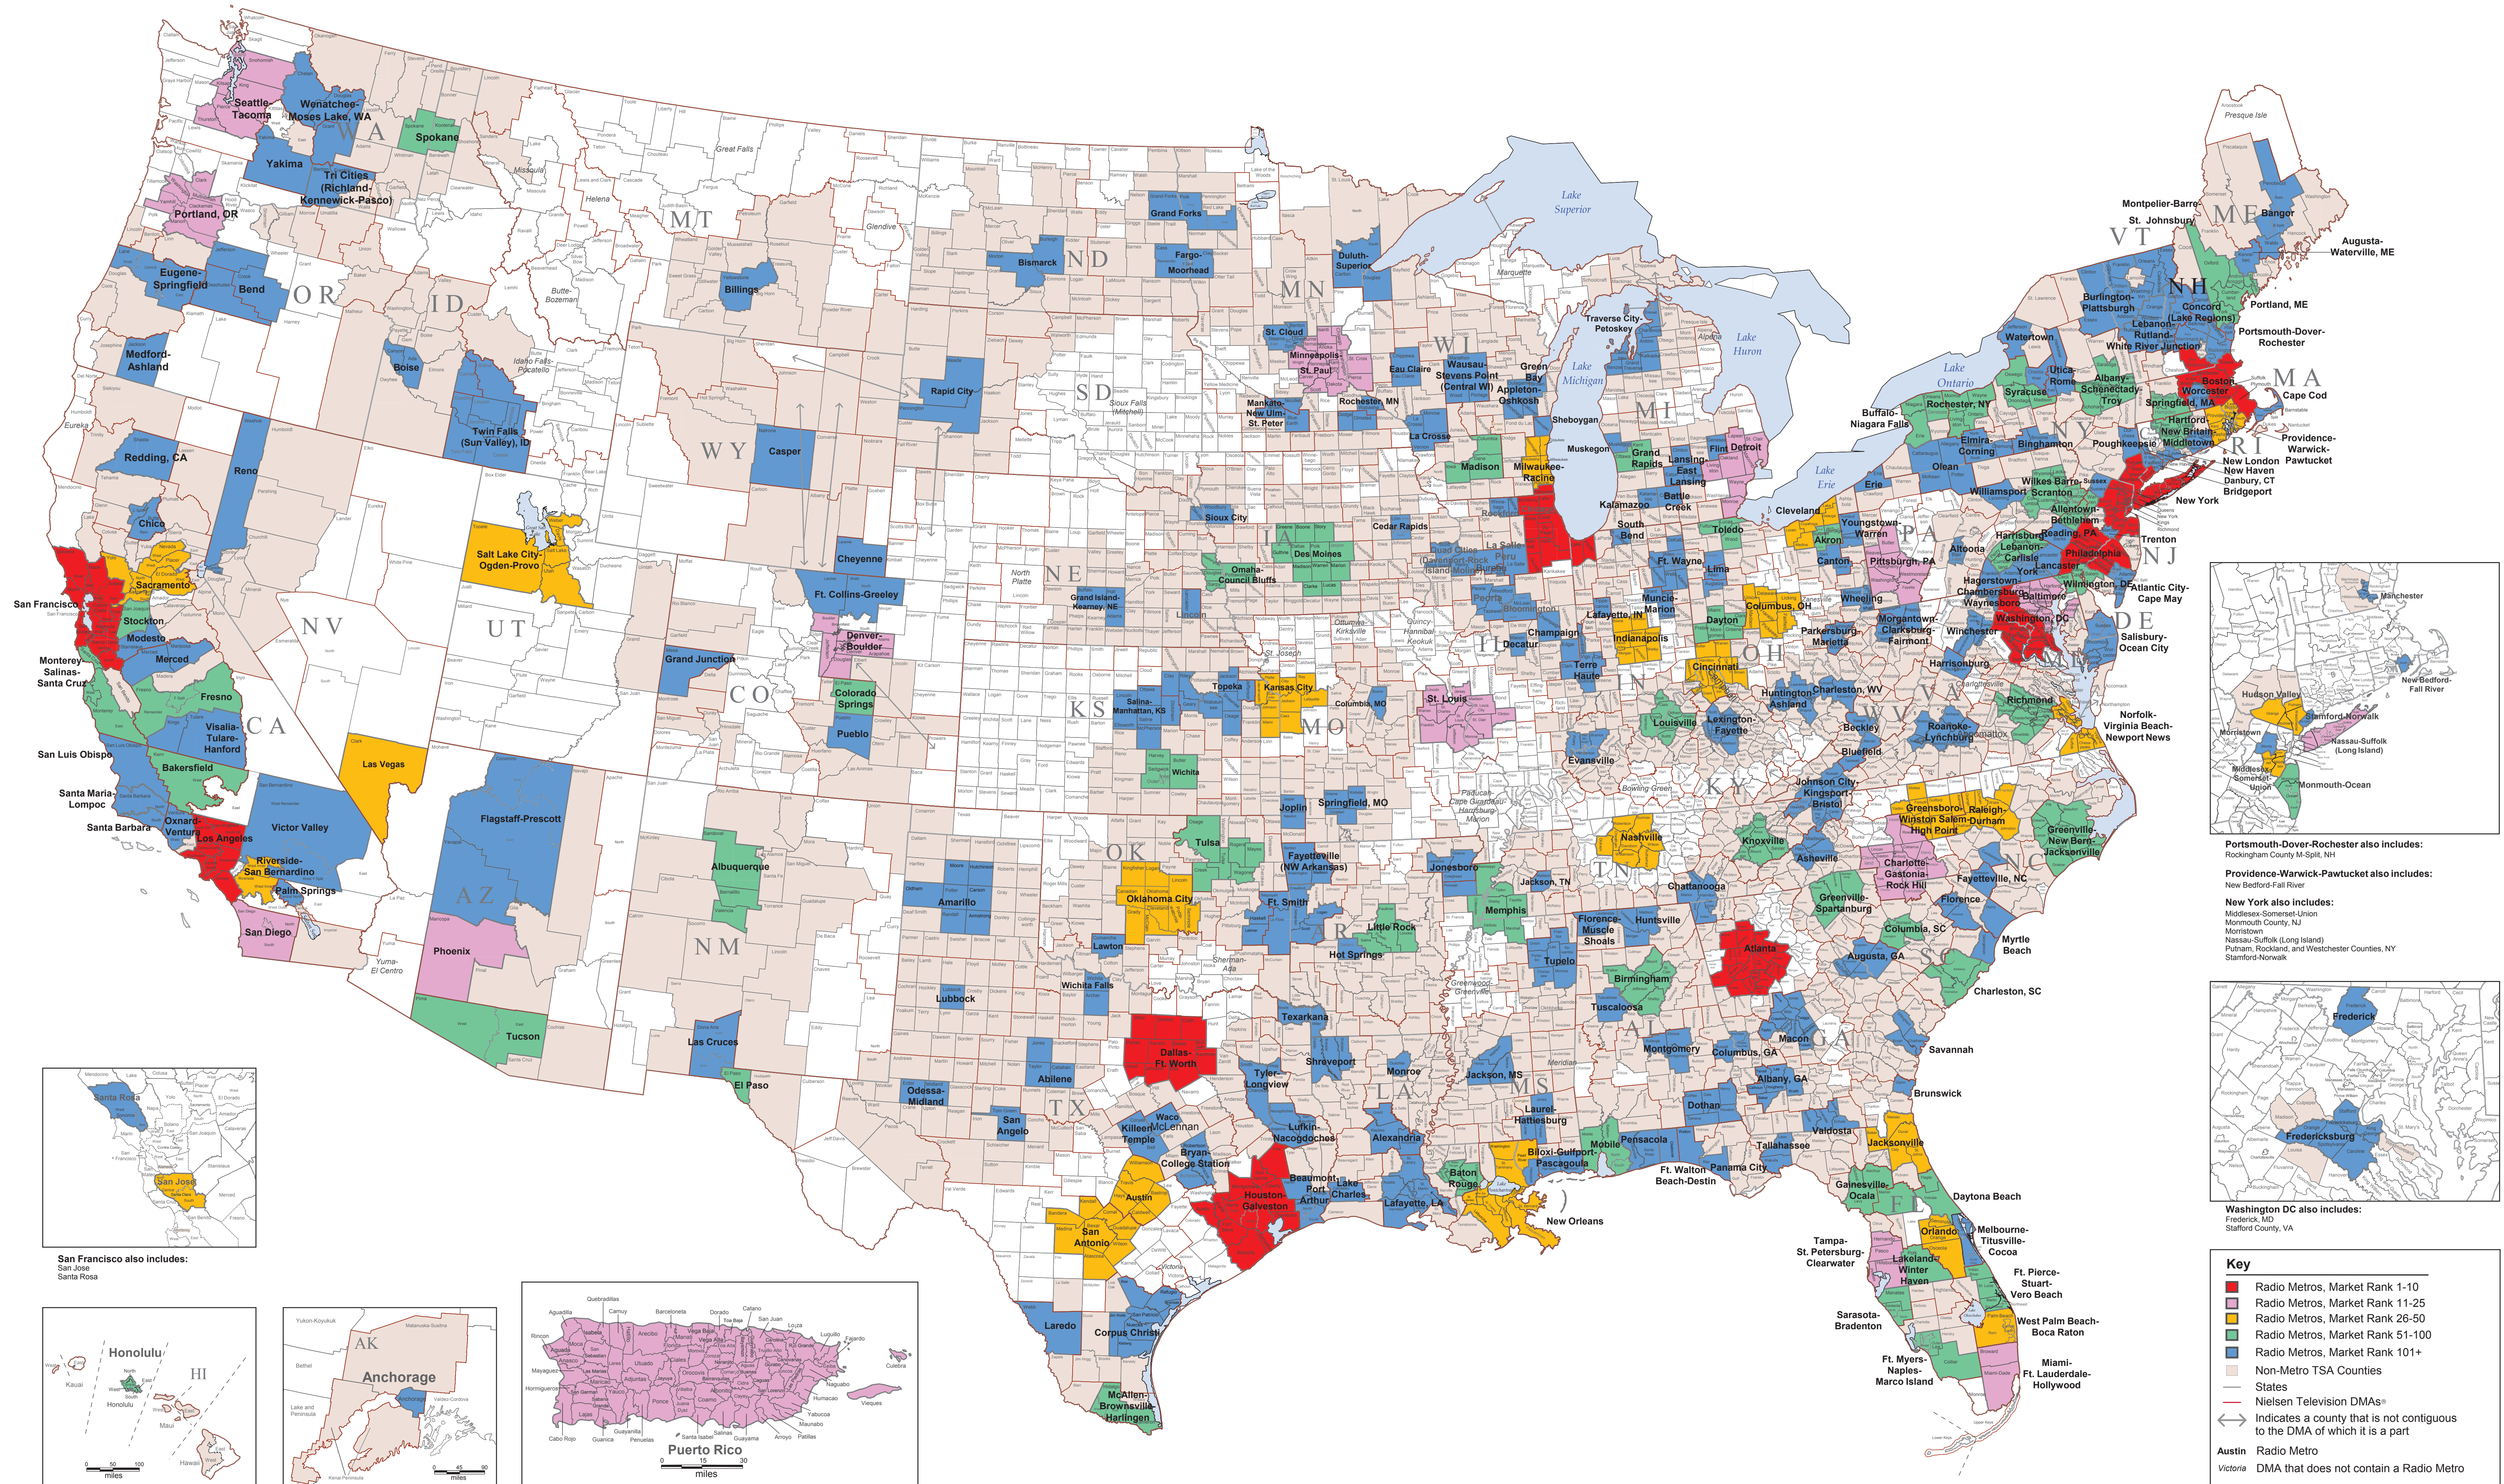

2012 Arbitron Radio Metro Map | Based on Fall 2011 Market Definitions

Portsmouth-Dover-Rochester also includes:
Rockingham County M-Spl, NH

Providence-Warwick-Pawtucket also includes:
New Bedford-Fall River

New York also includes:
Middlesex-Somerset-Union
Monmouth County, NJ
Morristown
Nassau-Suffolk (Long Island)
Putnam, Rockland, and Westchester Counties, NY
Stamford-Norwalk

Washington DC also includes:
Frederick, MD
Stafford County, VA

Key

- Radio Metros, Market Rank 1-10
- Radio Metros, Market Rank 11-25
- Radio Metros, Market Rank 26-50
- Radio Metros, Market Rank 51-100
- Radio Metros, Market Rank 101+
- Non-Metro TSA Counties
- States
- Nielsen Television DMAs®
- Indicates a county that is not contiguous to the DMA of which it is a part

Austin Radio Metro
Victoria DMA that does not contain a Radio Metro

San Francisco also includes:
San Jose
Santa Rosa