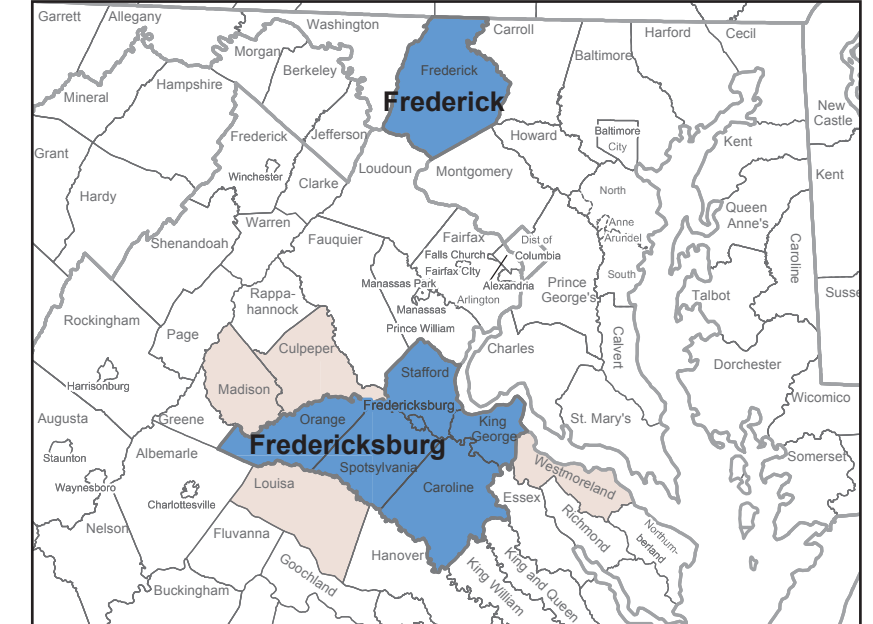

2012 Arbitron Radio Metro Map | Based on Fall 2011 Market Definitions

Portsmouth-Dover-Rochester also includes:
Rockingham County M-Spl, NH

Providence-Warwick-Pawtucket also includes:
New Bedford-Fall River

New York also includes:
Middlesex-Somerset-Union
Monmouth County, NJ
Morristown
Nassau-Suffolk (Long Island)
Putnam, Rockland, and Westchester Counties, NY
Stamford-Norwalk

Washington DC also includes:
Frederick, MD
Stafford County, VA

Austin Radio Metro
Victoria DMA that does not contain a Radio Metro

San Francisco also includes:
San Jose
Santa Rosa