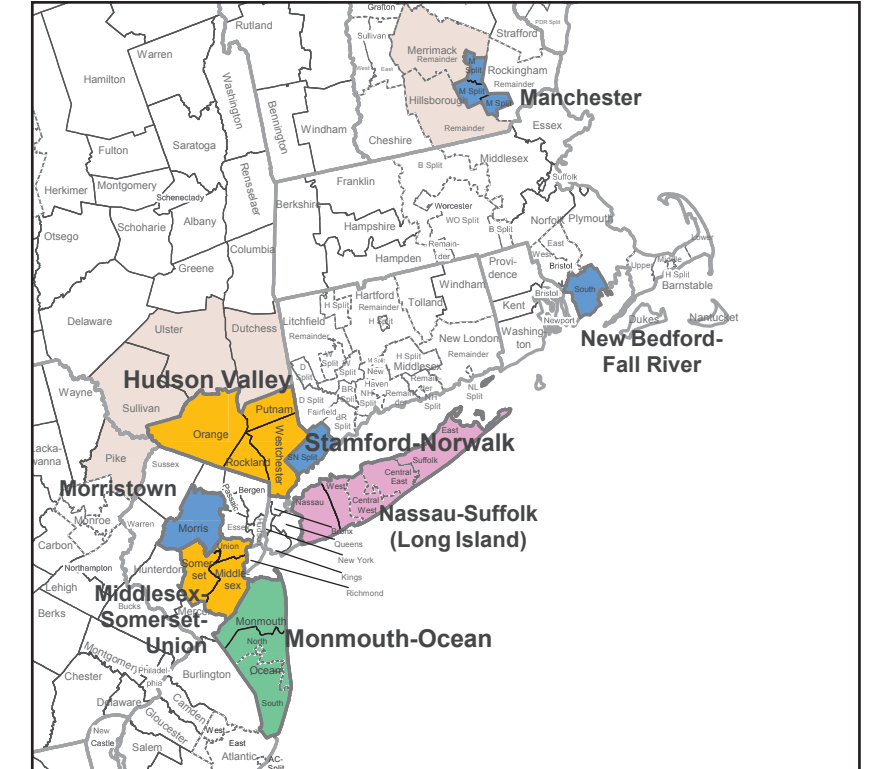

2012 Arbitron Radio Metro Map | Based on Fall 2011 Market Definitions

Portsmouth-Dover-Rochester also includes:
Rockingham County M-Spl, NH

Providence-Warwick-Pawtucket also includes:
New Bedford-Fall River

New York also includes:
Middlesex-Somerset-Union
Monmouth County, NJ
Morristown
Nassau-Suffolk (Long Island)
Putnam, Rockland, and Westchester Counties, NY
Stamford-Norwalk

Washington DC also includes:
Frederick, MD
Stafford County, VA

Key

- Radio Metros, Market Rank 1-10
- Radio Metros, Market Rank 11-25
- Radio Metros, Market Rank 26-50
- Radio Metros, Market Rank 51-100
- Radio Metros, Market Rank 101+
- Non-Metro TSA Counties
- States
- Nielsen Television DMAs®
- Indicates a county that is not contiguous to the DMA of which it is a part

Austin Radio Metro
Victoria DMA that does not contain a Radio Metro

San Francisco also includes:
San Jose
Santa Rosa