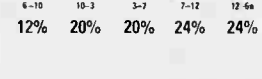

Kanye West Feat. Jamie Foxx
(Roc-A-Fella/Def Jam/IDJMG)
KBFB, KMJJ, WBFA, WBTJ, WEAS, WHRK, WJWZ, WMBX, WWPB

Total stations with six or more detections: 73

Total detections by daypart:

RECURRENTS

| THIS WEEK | TITLE ARTIST / IMPRINT / PROMOTION LABEL | DETECTIONS TW LW |
|-----------|--|---------------------|
| 1 | U DON'T KNOW ME T.I. (GRAND HUSTLE/ATLANTIC) | 705 730 |
| 2 | DROP IT LIKE IT'S HOT SNOOP DOGG FEAT. PHARRELL (DOGGYSTYLE/GEFFEN/INTERSCOPE) | 686 748 |
| 3 | TRUTH IS FANTASIA (J/RMG) | 551 573 |
| 4 | LET ME LOVE YOU MARIO (3RD STREET J/RMG) | 497 483 |
| 5 | SOME CUT TRILLVILLE FEAT. CUTTY (BME/WARNER BROS.) | 495 530 |
| 6 | 1, 2 STEP CIARA FEAT. MISSY ELLIOTT (SHO NUFF-MUSICLINE/LAFACE/ZOMBA) | 415 430 |
| 7 | LOVERS & FRIENDS LIL JON & THE EAST SIDE BOYZ (BME TVT) | 409 442 |
| 8 | LEAN BACK TERROR SQUAD (SRC/UNIVERSAL/UMRG) | 408 434 |
| 9 | BRING 'EM OUT T.I. (GRAND HUSTLE/ATLANTIC) | 401 413 |
| 10 | O OMARION (T.U.G./EPIC/SUM) | 357 336 |
| 11 | HOW WE DO THE GAME FEAT. 50 CENT (AFTERMATH G-UNIT/INTERSCOPE) | 312 320 |
| 12 | SOLDIER DESTINY'S CHILD FEAT. T.I. & LIL WAYNE (COLUMBIA/SUM) | 307 341 |
| 13 | ORDINARY PEOPLE JOHN LEGEND (G.O.O.D./COLUMBIA/SUM) | 300 327 |
| 14 | GOODIES CIARA FEAT. PETEY PABLO (SHO NUFF-MUSICLINE/LAFACE/ZOMBA) | 281 276 |
| 15 | YEAH! USHER FEAT. LIL JON & LUDACRIS (LAFACE/ZOMBA) | 267 273 |
| 16 | DAMN! YOUNGBLOODZ FEAT. LIL JON (SO SO DEF ZOMBA) | 251 248 |
| 17 | SLOW MOTION JUVENILE (CASH MONEY/UMRG) | 242 270 |
| 18 | MY BOO USHER AND ALICIA KEYS (LAFACE ZOMBA) | 231 232 |
| 19 | DISCO INFERNO 50 CENT (SHADY/AFTERMATH/INTERSCOPE) | 227 276 |
| 20 | GO D.J. LIL WAYNE (CASH MONEY/UMRG) | 226 232 |