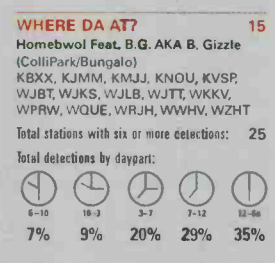

MOST AIRPLAY ADDS

TITLE ARTIST / LABEL	NEW STATIONS
MVP Mary J. Blige Feat. The Game & 50 Cent (Geffen/Interscope)	25
(I JUST WANT IT) TO BE OVER Keyshia Cole (A&M/Interscope)	17
WHERE DA AT? Homeboyz Feat. B.G. AKA B. Gizzle (ColliPark/Bungalow)	15
DON'T STOP Beanie Sigel Feat. Snoop Dogg (DDMG/Criminal Background/IDJMG)	13
TRAPPED IN THE CLOSET (CHAPTER 1 OF 5) R. Kelly (Jive/Zomba)	12

RECURRENTS

TITLE ARTIST / IMPRINT / PROMOTION LABEL	DETECTIONS TW	DETECTIONS LW
LET ME LOVE YOU MARIO (3RD STREET/J/RMG)	1737	2075
DROP IT LIKE IT'S HOT SNOOP DOGG FEAT. PHARRELL (DOGGYSTYLE/GEFFEN/INTERSCOPE)	1434	1609
GO D.J. LIL WAYNE (CASH MONEY/UMRG)	691	728
LEAN BACK TERROR SQUAD (SRC/UNIVERSAL/UMRG)	627	651
KARMA LLOYD BANKS FEATURING AVANT (G-UNIT/INTERSCOPE)	441	425
CHARLENE ANTHONY HAMILTON (SO SO DEF/ZOMBA)	437	449
SLOW MOTION JUVENILE (CASH MONEY/UMRG)	436	408
GOODIES CIARA FEAT. PETEY PABLO (SHO'NUFF-MUSICLINE/LAFACE/ZOMBA)	435	503
DIARY ALICIA KEYS FEAT. TONY! TONII! TONE! (J/RMG)	368	382
MY BOO USHER AND ALICIA KEYS (LAFACE/ZOMBA)	365	412
GET BACK LUDACRIS (DTP/DEF JAM SOUTH/IDJMG)	362	360
YEAH! USHER FEAT. LIL JON & LUDACRIS (LAFACE/ZOMBA)	338	336
SHORTY WANNA RIDE YOUNG BUCK (G-UNIT/INTERSCOPE)	327	397
I SMOKE, I DRANK BODY HEAD BANGERZ FEAT. YOUNGBLOODZ (BODY HEAD/UNIVERSAL/UMRG)	323	353
WONDERFUL JA RULE (THE INC./DEF JAM/IDJMG)	322	350
FREEK-A-LEEK PETEY PABLO (JIVE/ZOMBA)	315	278
WHAT U GON' DO LIL JON & THE EAST SIDE BOYZ (BME/TVT)	299	311
DAMNI! YOUNGBLOODZ FEAT. LIL JON (SO SO DEF/ZOMBA)	295	331
NO PROBLEM LIL SCRAPPY (BME/REPRISE/WARNER BROS.)	294	317
KNUCK IF YOU BUCK CRIME MOB FEAT. LIL SCRAPPY (BME/REPRISE/WARNER BROS.)	289	336

GREATEST GAINERS

INCREASE IN DETECTIONS

- **+624** ☆ **OH**
  Ciara Feat. Ludacris (Sho'nuff-MusicLine/LaFace/Zomba)
  WJBT +41, WJLB +41, KNOU +39, WPRW +38, WUSL +30
  WZHT +28, KKBT +27, WAJZ +24, KBFB +23, KXHT +23
- **+609** ☆ **SLOW DOWN**
  Bobby Valentino (DTP/Def Jam/IDJMG)
  WZHT +28, WZIF +23, KMJJ +22, WENZ +22, WPHI +22
- **+466** ☆ **MVP**
  Mary J. Blige Feat. The Game & 50 Cent (Geffen/Interscope)
  WPRW +67, WQHT +34, WQUE +30, WJMI +24, WKYS +23
  WZMX +22, WJUC +21, WJWZ +19, KDAY +17, WZFX +16
- **+367** ☆ **GRIND WITH ME**
  Pretty Ricky (Atlantic)
  KKDA +45, KBFB +20, WJWZ +20, WHRK +20, WEUP +17
  WZHT +17, WRJH +17, WJLB +15, WMIB +14, WJBT +14
- **+344** ☆ **ALL BECAUSE OF YOU**
  Marques Houston (T.U.G.)
  WJUC +38, WAMO +32, WFXA +29, KNDA +25, WWHV +18
  WEMX +14, WPRW +13, WPHH +12, KKDA +12, WQBT +10

86 R&B/hip-hop stations are electronically monitored by Nielsen Broadcast Data Systems 24 hours a day, 7 days a week. © 2005 VNU Business Media, Inc. All rights reserved. See legend to charts on lead page of charts section for rules and symbol explanations.

Fresh charts every TUESDAY morning!

GET A JUMP ON THE WEEK AND OUR COMPETITORS WITH THE EARLIEST CHARTS ON THE WEB.

Airplay Charts a Full **2** Days Before Our Competition + Because Nothing is **2** Good = **4** Our Readers.

LOG ON AND REGISTER AT www.BillboardRadioMonitor.com
2 GET THE GOODS!

Billboard Radio Monitor TO ADVERTISE, please contact Greg Maffei at GMaffei@BILLBOARD.COM or 323.525.2110.