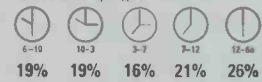

MOST AIRPLAY ADDS

TITLE ARTIST / LABEL NEW STATIONS

FREE YOURSELF 14

Fantasia (JRMG)
KBLX, KOXL, KVGS, WBHK, WDLT, WDZZ, WFXC, WGPR, WIMX, WJMR, WMMJ, WTLN, WWIN, WXST

Total stations with six or more detections: 28

Total detections by daypart:

GIRL 5

Destiny's Child (Columbia/SUM)
KBLX, WBLS, WJMR, WMMJ, WTLN

Total stations with six or more detections: 25

Total detections by daypart: