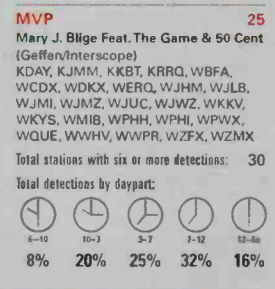

MOST AIRPLAY ADDS

TITLE ARTIST / LABEL	NEW STATIONS
MVP Mary J. Blige Feat. The Game & 50 Cent (Geffen/Interscope)	25
(I JUST WANT IT) TO BE OVER Keyshia Cole (A&M/Interscope)	17
WHERE DA AT? Homeboyz Feat. B.G. AKA B. Gizzle (ColliPark/Bungalow)	15
DON'T STOP Beanie Sigel Feat. Snoop Dogg (DDMG/Criminal Background/IDJMG)	13
TRAPPED IN THE CLOSET (CHAPTER 1 OF 5) R. Kelly (Jive/Zomba)	12

RECURRENTS

TITLE ARTIST / IMPRINT / PROMOTION LABEL	DETECTIONS TW	DETECTIONS LW
LET ME LOVE YOU MARIO (3RD STREET/J/RMG)	1737	2075
DROP IT LIKE IT'S HOT SNOOP DOGG FEAT. PHARRELL (DOGGYSTYLE/GEFFEN/INTERSCOPE)	1434	1609
GO D.J. LIL WAYNE (CASH MONEY/UMRG)	691	728
LEAN BACK TERROR SQUAD (SRC/UNIVERSAL/UMRG)	627	651
KARMA LLOYD BANKS FEATURING AVANT (G-UNIT/INTERSCOPE)	441	425
CHARLENE ANTHONY HAMILTON (SO SO DEF/ZOMBA)	437	449
SLOW MOTION JUVENILE (CASH MONEY/UMRG)	436	408
GOODIES CIARA FEAT. PETEY PABLO (SHO'NUFF-MUSICLINE/LAFACE/ZOMBA)	435	503
DIARY ALICIA KEYS FEAT. TONY! TONII! TONE! (J/RMG)	368	382
MY BOO USHER AND ALICIA KEYS (LAFACE/ZOMBA)	365	412
GET BACK LUDACRIS (DTP/DEF JAM SOUTH/IDJMG)	362	360
YEAH! USHER FEAT. LIL JON & LUDACRIS (LAFACE/ZOMBA)	338	336
SHORTY WANNA RIDE YOUNG BUCK (G-UNIT/INTERSCOPE)	327	397
I SMOKE, I DRANK BODY HEAD BANGERZ FEAT. YOUNGBLOODZ (BODY HEAD/UNIVERSAL/UMRG)	323	353
WONDERFUL JA RULE (THE INC./DEF JAM/IDJMG)	322	350
FREEK-A-LEEK PETEY PABLO (JIVE/ZOMBA)	315	278
WHAT U GON' DO LIL JON & THE EAST SIDE BOYZ (BME/TVT)	299	311
DAMNI! YOUNGBLOODZ FEAT. LIL JON (SO SO DEF/ZOMBA)	295	331
NO PROBLEM LIL SCRAPPY (BME/REPRISE/WARNER BROS.)	294	317
KNUCK IF YOU BUCK CRIME MOB FEAT. LIL SCRAPPY (BME/REPRISE/WARNER BROS.)	289	336

GREATEST GAINERS

INCREASE IN DETECTIONS

- **+624** ☆ **OH**
  Ciara Feat. Ludacris (Sho'nuff-MusicLine/LaFace/Zomba)
  WJBT +41, WJLB +41, KNOU +39, WPRW +38, WUSL +30
  WZHT +28, KKBT +27, WAJZ +24, KBFB +23, KXHT +23
- **+609** ☆ **SLOW DOWN**
  Bobby Valentino (DTP/Def Jam/IDJMG)
  WZHT +28, WZIF +23, KMJJ +22, WENZ +22, WPHI +22
- **+466** ☆ **MVP**
  Mary J. Blige Feat. The Game & 50 Cent (Geffen/Interscope)
  WPRW +67, WQHT +34, WQUE +30, WJMI +24, WKYS +23
  WZMX +22, WJUC +21, WJWZ +19, KDAY +17, WZFX +16
- **+367** ☆ **GRIND WITH ME**
  Pretty Ricky (Atlantic)
  KKDA +45, KBFB +20, WJWZ +20, WHRK +20, WEUP +17
  WZHT +17, WRJH +17, WJLB +15, WMIB +14, WJBT +14
- **+344** ☆ **ALL BECAUSE OF YOU**
  Marques Houston (T.U.G.)
  WJUC +38, WAMO +32, WFXA +29, KNDA +25, WWHV +18
  WEMX +14, WPRW +13, WPHH +12, KKDA +12, WQBT +10

86 R&B/hip-hop stations are electronically monitored by Nielsen Broadcast Data Systems 24 hours a day, 7 days a week. © 2005 VNU Business Media, Inc. All rights reserved. See legend to charts on lead page of charts section for rules and symbol explanations.

Fresh charts every TUESDAY morning!

GET A JUMP ON THE WEEK AND OUR COMPETITORS WITH THE EARLIEST CHARTS ON THE WEB.

Airplay Charts a Full **2** Days Before Our Competition + Because Nothing is **2** Good = **4** Our Readers.

LOG ON AND REGISTER AT www.BillboardRadioMonitor.com
2 GET THE GOODS!

Billboard Radio Monitor TO ADVERTISE, please contact Greg Maffei at GMaffei@BILLBOARD.COM or 323.525.2110.