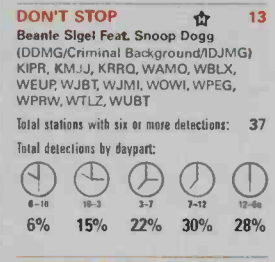

MOST AIRPLAY ADDS

TITLE ARTIST / LABEL	NEW STATIONS
MVP Mary J. Blige Feat. The Game & 50 Cent (Geffen/Interscope)	25
(I JUST WANT IT) TO BE OVER Keyshia Cole (A&M/Interscope)	17
WHERE DA AT? Homeboyz Feat. B.G. AKA B. Gizzle (ColliPark/Bungalow)	15
DON'T STOP Beanie Sigel Feat. Snoop Dogg (DDMG/Criminal Background/IDJMG)	13
TRAPPED IN THE CLOSET (CHAPTER 1 OF 5) R. Kelly (Jive/Zomba)	12

RECURRENTS

TITLE ARTIST / IMPRINT / PROMOTION LABEL	DETECTIONS TW	DETECTIONS LW
LET ME LOVE YOU MARIO (3RD STREET/J/RMG)	1737	2075
DROP IT LIKE IT'S HOT SNOOP DOGG FEAT. PHARRELL (DOGGYSTYLE/GEFFEN/INTERSCOPE)	1434	1609
GO D.J. LIL WAYNE (CASH MONEY/UMRG)	691	728
LEAN BACK TERROR SQUAD (SRC/UNIVERSAL/UMRG)	627	651
KARMA LLOYD BANKS FEATURING AVANT (G-UNIT/INTERSCOPE)	441	425
CHARLENE ANTHONY HAMILTON (SO SO DEF/ZOMBA)	437	449
SLOW MOTION JUVENILE (CASH MONEY/UMRG)	436	408
GOODIES CIARA FEAT. PETEY PABLO (SHO'NUFF-MUSICLINE/LAFACE/ZOMBA)	435	503
DIARY ALICIA KEYS FEAT. TONY! TONII! TONE! (J/RMG)	368	382
MY BOO USHER AND ALICIA KEYS (LAFACE/ZOMBA)	365	412
GET BACK LUDACRIS (DTP/DEF JAM SOUTH/IDJMG)	362	360
YEAH! USHER FEAT. LIL JON & LUDACRIS (LAFACE/ZOMBA)	338	336
SHORTY WANNA RIDE YOUNG BUCK (G-UNIT/INTERSCOPE)	327	397
I SMOKE, I DRANK BODY HEAD BANGERZ FEAT. YOUNGBLOODZ (BODY HEAD/UNIVERSAL/UMRG)	323	353
WONDERFUL JA RULE (THE INC./DEF JAM/IDJMG)	322	350
FREEK-A-LEEK PETEY PABLO (JIVE/ZOMBA)	315	278
WHAT U GON' DO LIL JON & THE EAST SIDE BOYZ (BME/TVT)	299	311
DAMNI! YOUNGBLOODZ FEAT. LIL JON (SO SO DEF/ZOMBA)	295	331
NO PROBLEM LIL SCRAPPY (BME/REPRISE/WARNER BROS.)	294	317
KNUCK IF YOU BUCK CRIME MOB FEAT. LIL SCRAPPY (BME/REPRISE/WARNER BROS.)	289	336

GREATEST GAINERS

INCREASE IN DETECTIONS

- **+624** ☆ **OH**
  Ciara Feat. Ludacris (Sho'nuff-MusicLine/LaFace/Zomba)
  WJBT +41, WJLB +41, KNOU +39, WPRW +38, WUSL +30
  WZHT +28, KKBT +27, WAJZ +24, KBFB +23, KXHT +23
- **+609** ☆ **SLOW DOWN**
  Bobby Valentino (DTP/Def Jam/IDJMG)
  WZHT +28, WZIF +23, KMJJ +22, WENZ +22, WPHI +22
- **+466** ☆ **MVP**
  Mary J. Blige Feat. The Game & 50 Cent (Geffen/Interscope)
  WPRW +67, WQHT +34, WQUE +30, WJMI +24, WKYS +23
  WZMX +22, WJUC +21, WJWZ +19, KDAY +17, WZFX +16
- **+367** ☆ **GRIND WITH ME**
  Pretty Ricky (Atlantic)
  KKDA +45, KBFB +20, WJWZ +20, WHRK +20, WEUP +17
  WZHT +17, WRJH +17, WJLB +15, WMIB +14, WJBT +14
- **+344** ☆ **ALL BECAUSE OF YOU**
  Marques Houston (T.U.G.)
  WJUC +38, WAMO +32, WFXA +29, KNDA +25, WWHV +18
  WEMX +14, WPRW +13, WPHH +12, KKDA +12, WQBT +10

86 R&B/hip-hop stations are electronically monitored by Nielsen Broadcast Data Systems 24 hours a day, 7 days a week. © 2005 VNU Business Media, Inc. All rights reserved. See legend to charts on lead page of charts section for rules and symbol explanations.

Fresh charts every TUESDAY morning!

GET A JUMP ON THE WEEK AND OUR COMPETITORS WITH THE EARLIEST CHARTS ON THE WEB.

Airplay Charts a Full **2** Days Before Our Competition + Because Nothing is **2** Good = **4** Our Readers.

LOG ON AND REGISTER AT www.BillboardRadioMonitor.com
2 GET THE GOODS!

Billboard Radio Monitor TO ADVERTISE, please contact Greg Maffei at GMaffei@BILLBOARD.COM or 323.525.2110.