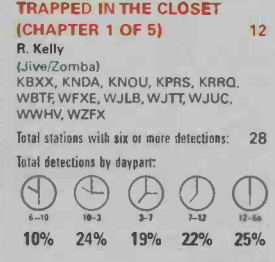

MOST AIRPLAY ADDS

TITLE ARTIST / LABEL	NEW STATIONS
MVP Mary J. Blige Feat. The Game & 50 Cent (Geffen/Interscope)	25
(I JUST WANT IT) TO BE OVER Keyshia Cole (A&M/Interscope)	17
WHERE DA AT? Homeboyz Feat. B.G. AKA B. Gizzle (ColliPark/Bungalow)	15
DON'T STOP Beanie Sigel Feat. Snoop Dogg (DDMG/Criminal Background/IDJMG)	13
TRAPPED IN THE CLOSET (CHAPTER 1 OF 5) R. Kelly (Jive/Zomba)	12

RECURRENTS

TITLE ARTIST / IMPRINT / PROMOTION LABEL	DETECTIONS TW	DETECTIONS LW
LET ME LOVE YOU MARIO (3RD STREET/J/RMG)	1737	2075
DROP IT LIKE IT'S HOT SNOOP DOGG FEAT. PHARRELL (DOGGYSTYLE/GEFFEN/INTERSCOPE)	1434	1609
GO D.J. LIL WAYNE (CASH MONEY/UMRG)	691	728
LEAN BACK TERROR SQUAD (SRC/UNIVERSAL/UMRG)	627	651
KARMA LLOYD BANKS FEATURING AVANT (G-UNIT/INTERSCOPE)	441	425
CHARLENE ANTHONY HAMILTON (SO SO DEF/ZOMBA)	437	449
SLOW MOTION JUVENILE (CASH MONEY/UMRG)	436	408
GOODIES CIARA FEAT. PETEY PABLO (SHO'NUFF-MUSICLINE/LAFACE/ZOMBA)	435	503
DIARY ALICIA KEYS FEAT. TONY! TONII! TONE! (J/RMG)	368	382
MY BOO USHER AND ALICIA KEYS (LAFACE/ZOMBA)	365	412
GET BACK LUDACRIS (DTP/DEF JAM SOUTH/IDJMG)	362	360
YEAH! USHER FEAT. LIL JON & LUDACRIS (LAFACE/ZOMBA)	338	336
SHORTY WANNA RIDE YOUNG BUCK (G-UNIT/INTERSCOPE)	327	397
I SMOKE, I DRANK BODY HEAD BANGERZ FEAT. YOUNGBLOODZ (BODY HEAD/UNIVERSAL/UMRG)	323	353
WONDERFUL JA RULE (THE INC./DEF JAM/IDJMG)	322	350
FREEK-A-LEEK PETEY PABLO (JIVE/ZOMBA)	315	278
WHAT U GON' DO LIL JON & THE EAST SIDE BOYZ (BME/TVT)	299	311
DAMNI! YOUNGBLOODZ FEAT. LIL JON (SO SO DEF/ZOMBA)	295	331
NO PROBLEM LIL SCRAPPY (BME/REPRISE/WARNER BROS.)	294	317
KNUCK IF YOU BUCK CRIME MOB FEAT. LIL SCRAPPY (BME/REPRISE/WARNER BROS.)	289	336

GREATEST GAINERS

INCREASE IN DETECTIONS

- **+624** ☆ **OH**
  Ciara Feat. Ludacris (Sho'nuff-MusicLine/LaFace/Zomba)
  WJBT +41, WJLB +41, KNOU +39, WPRW +38, WUSL +30
  WZHT +28, KKBT +27, WAJZ +24, KBFB +23, KXHT +23
- **+609** ☆ **SLOW DOWN**
  Bobby Valentino (DTP/Def Jam/IDJMG)
  WZHT +28, WZIF +23, KMJJ +22, WENZ +22, WPHI +22
- **+466** ☆ **MVP**
  Mary J. Blige Feat. The Game & 50 Cent (Geffen/Interscope)
  WPRW +67, WQHT +34, WQUE +30, WJMI +24, WKYS +23
  WZMX +22, WJUC +21, WJWZ +19, KDAY +17, WZFX +16
- **+367** ☆ **GRIND WITH ME**
  Pretty Ricky (Atlantic)
  KKDA +45, KBFB +20, WJWZ +20, WHRK +20, WEUP +17
  WZHT +17, WRJH +17, WJLB +15, WMIB +14, WJBT +14
- **+344** ☆ **ALL BECAUSE OF YOU**
  Marques Houston (T.U.G.)
  WJUC +38, WAMO +32, WFXA +29, KNDA +25, WWHV +18
  WEMX +14, WPRW +13, WPHH +12, KKDA +12, WQBT +10

86 R&B/hip-hop stations are electronically monitored by Nielsen Broadcast Data Systems 24 hours a day, 7 days a week. © 2005 VNU Business Media, Inc. All rights reserved. See legend to charts on lead page of charts section for rules and symbol explanations.

Fresh charts every TUESDAY morning!

GET A JUMP ON THE WEEK AND OUR COMPETITORS WITH THE EARLIEST CHARTS ON THE WEB.

Airplay Charts a Full **2** Days Before Our Competition + Because Nothing is **2** Good = **4** Our Readers.

LOG ON AND REGISTER AT www.BillboardRadioMonitor.com
2 GET THE GOODS!

Billboard Radio Monitor TO ADVERTISE, please contact Greg Maffei at GMaffei@BILLBOARD.COM or 323.525.2110.