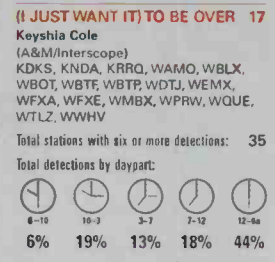

MOST AIRPLAY ADDS

TITLE ARTIST / LABEL	NEW STATIONS
MVP Mary J. Blige Feat. The Game & 50 Cent (Geffen/Interscope)	25
(I JUST WANT IT) TO BE OVER Keyshia Cole (A&M/Interscope)	17
WHERE DA AT? Homeboyz Feat. B.G. AKA B. Gizzle (ColliPark/Bungalow)	15
DON'T STOP Beanie Sigel Feat. Snoop Dogg (DDMG/Criminal Background/IDJMG)	13
TRAPPED IN THE CLOSET (CHAPTER 1 OF 5) R. Kelly (Jive/Zomba)	12

RECURRENTS

TITLE ARTIST / IMPRINT / PROMOTION LABEL	DETECTIONS TW	DETECTIONS LW
LET ME LOVE YOU MARIO (3RD STREET/J/RMG)	1737	2075
DROP IT LIKE IT'S HOT SNOOP DOGG FEAT. PHARRELL (DOGGYSTYLE/GEFFEN/INTERSCOPE)	1434	1609
GO D.J. LIL WAYNE (CASH MONEY/UMRG)	691	728
LEAN BACK TERROR SQUAD (SRC/UNIVERSAL/UMRG)	627	651
KARMA LLOYD BANKS FEATURING AVANT (G-UNIT/INTERSCOPE)	441	425
CHARLENE ANTHONY HAMILTON (SO SO DEF/ZOMBA)	437	449
SLOW MOTION JUVENILE (CASH MONEY/UMRG)	436	408
GOODIES CIARA FEAT. PETEY PABLO (SHO'NUFF-MUSICLINE/LAFACE/ZOMBA)	435	503
DIARY ALICIA KEYS FEAT. TONY! TONII! TONE! (J/RMG)	368	382
MY BOO USHER AND ALICIA KEYS (LAFACE/ZOMBA)	365	412
GET BACK LUDACRIS (DTP/DEF JAM SOUTH/IDJMG)	362	360
YEAH! USHER FEAT. LIL JON & LUDACRIS (LAFACE/ZOMBA)	338	336
SHORTY WANNA RIDE YOUNG BUCK (G-UNIT/INTERSCOPE)	327	397
I SMOKE, I DRANK BODY HEAD BANGERZ FEAT. YOUNGBLOODZ (BODY HEAD/UNIVERSAL/UMRG)	323	353
WONDERFUL JA RULE (THE INC./DEF JAM/IDJMG)	322	350
FREEK-A-LEEK PETEY PABLO (JIVE/ZOMBA)	315	278
WHAT U GON' DO LIL JON & THE EAST SIDE BOYZ (BME/TVT)	299	311
DAMNI! YOUNGBLOODZ FEAT. LIL JON (SO SO DEF/ZOMBA)	295	331
NO PROBLEM LIL SCRAPPY (BME/REPRISE/WARNER BROS.)	294	317
KNUCK IF YOU BUCK CRIME MOB FEAT. LIL SCRAPPY (BME/REPRISE/WARNER BROS.)	289	336

GREATEST GAINERS

INCREASE IN DETECTIONS

- **+624** ☆ **OH**
  Ciara Feat. Ludacris (Sho'nuff-MusicLine/LaFace/Zomba)
  WJBT +41, WJLB +41, KNOU +39, WPRW +38, WUSL +30
  WZHT +28, KKBT +27, WAJZ +24, KBFB +23, KXHT +23
- **+609** ☆ **SLOW DOWN**
  Bobby Valentino (DTP/Def Jam/IDJMG)
  WZHT +28, WZIF +23, KMJJ +22, WENZ +22, WPHI +22
- **+466** ☆ **MVP**
  Mary J. Blige Feat. The Game & 50 Cent (Geffen/Interscope)
  WPRW +67, WQHT +34, WQUE +30, WJMI +24, WKYS +23
  WZMX +22, WJUC +21, WJWZ +19, KDAY +17, WZFX +16
- **+367** ☆ **GRIND WITH ME**
  Pretty Ricky (Atlantic)
  KKDA +45, KBFB +20, WJWZ +20, WHRK +20, WEUP +17
  WZHT +17, WRJH +17, WJLB +15, WMIB +14, WJBT +14
- **+344** ☆ **ALL BECAUSE OF YOU**
  Marques Houston (T.U.G.)
  WJUC +38, WAMO +32, WFXA +29, KNDA +25, WWHV +18
  WEMX +14, WPRW +13, WPHH +12, KKDA +12, WQBT +10

86 R&B/hip-hop stations are electronically monitored by Nielsen Broadcast Data Systems 24 hours a day, 7 days a week. © 2005 VNU Business Media, Inc. All rights reserved. See legend to charts on lead page of charts section for rules and symbol explanations.

Fresh charts every TUESDAY morning!

GET A JUMP ON THE WEEK AND OUR COMPETITORS WITH THE EARLIEST CHARTS ON THE WEB.

Airplay Charts a Full **2** Days Before Our Competition + Because Nothing is **2** Good = **4** Our Readers.

LOG ON AND REGISTER AT www.BillboardRadioMonitor.com
2 GET THE GOODS!

Billboard Radio Monitor TO ADVERTISE, please contact Greg Maffei at GMaffei@BILLBOARD.COM or 323.525.2110.