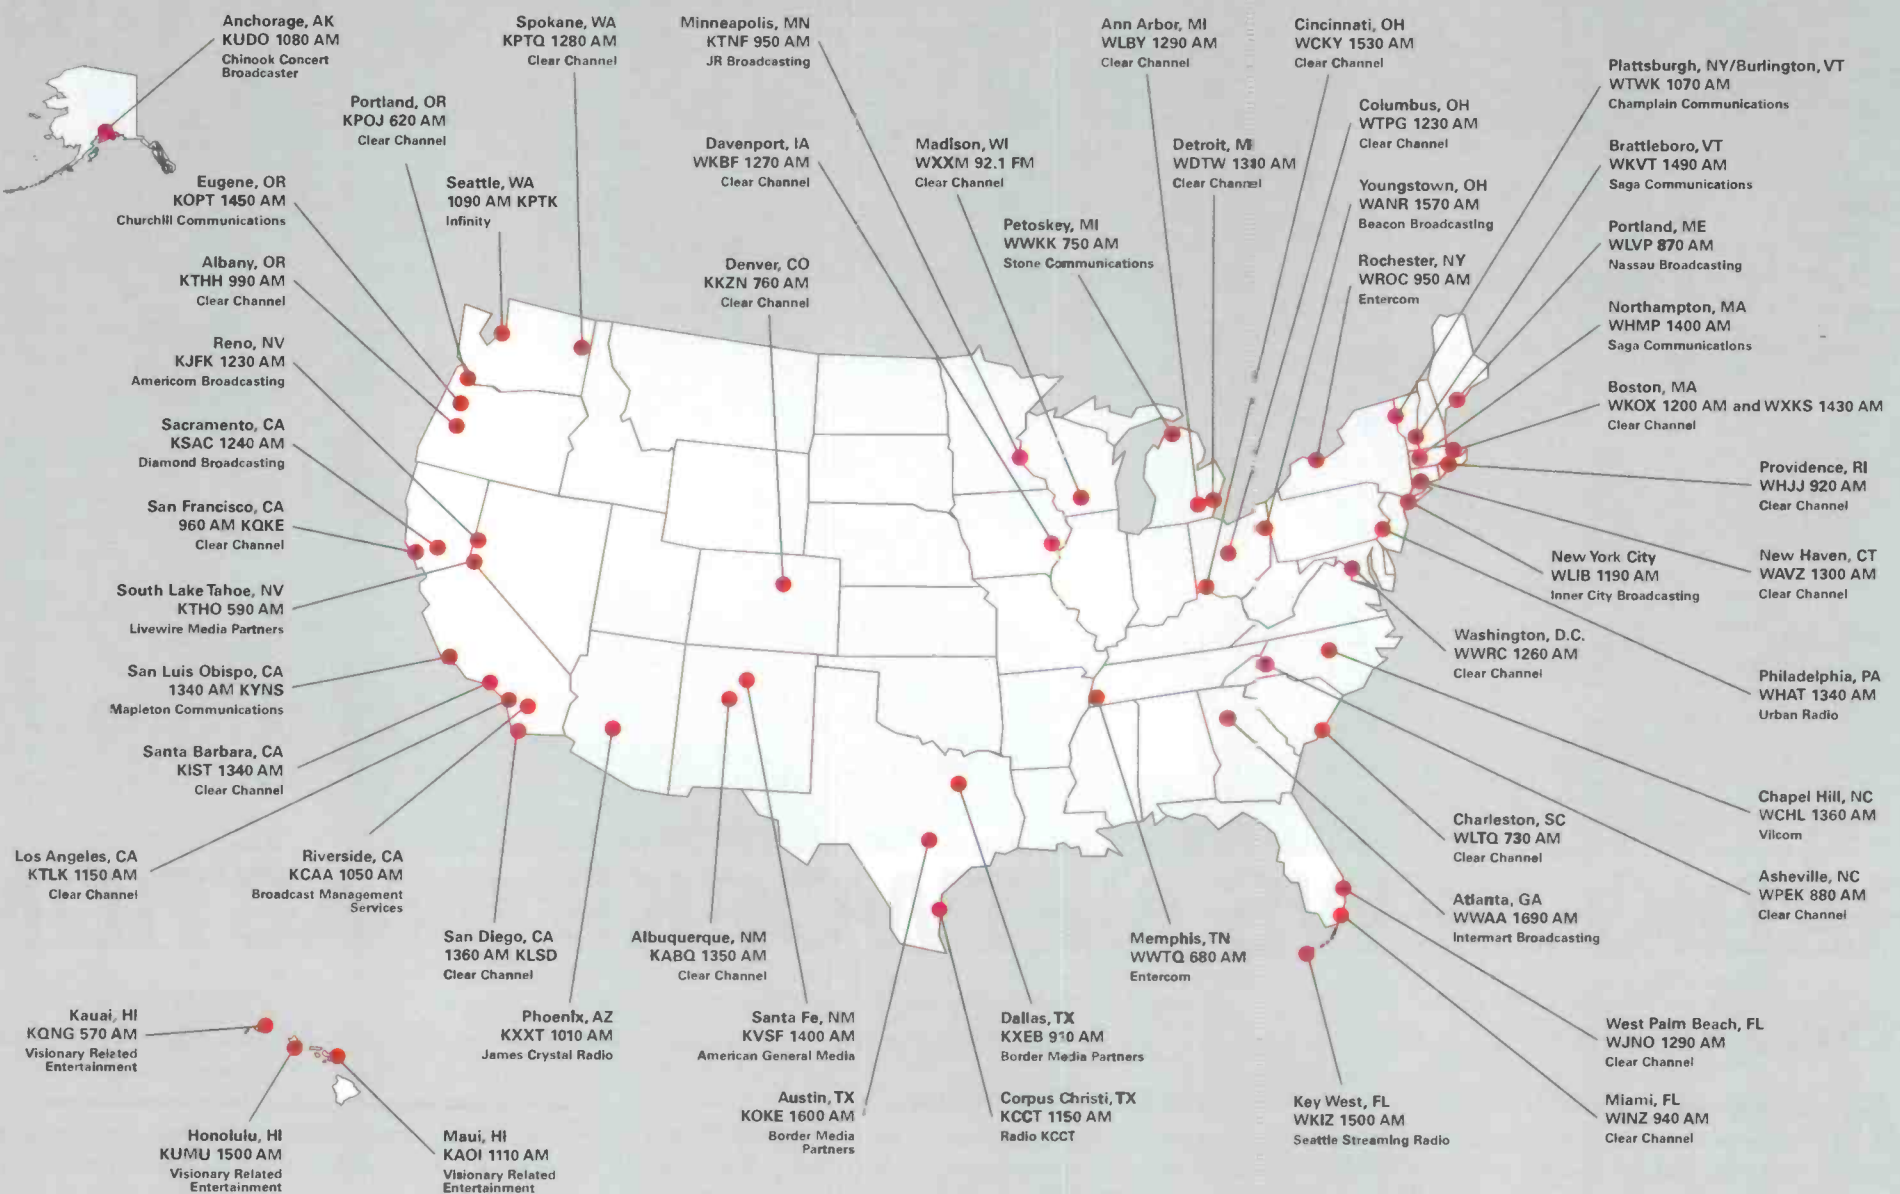

BEHIND THE SCENES

WHERE AIR AMERICA AIRS ACROSS AMERICA

SOURCE: AIR AMERICA RADIO, M STREET JOURNAL, FCC.GOV. DATA COMPILED BY CALEB ROSS.

A LOOK AT NEWS/TALK VS. LIBERAL TALK VS. NATIONAL ADVERTISERS

Spot Ten™ News/Talk Radio April 4 - 10, 2005

Monitored data from News and Talk stations in top US radio markets.

LW	TW	Advertiser
6	1	Home Depot
1	2	Geico
2	3	Aleve
5	4	Bombardier ATV
-	5	Ford Lincoln Mercury Svce.
3	6	Goodyear
8	7	Hotwire
-	8	Lowe's
7	9	Coldwell Banker
69	10	ONDCP

www.aircheck.net a service of MEDIA MONITORS

©Copyright 2005 Media Monitors, LLC. All Rights Reserved. Spot Ten, Media Monitors and their logos are service marks of Media Monitors, LLC.

Spot Ten™ Liberal Talk Radio April 4 - 10, 2005

Monitored data from progressive talk stations in top US markets.

LW	TW	Advertiser
1	1	Aleve
-	2	West Wing Season 4
4	3	Ace Hardware
-	4	Home Depot
30	5	Quiznos Sub
3	6	Ovaltine
6	7	Ester-C
9	8	Oreck Vacuum
7	9	ONDCP
10	10	Tylenol

www.aircheck.net a service of MEDIA MONITORS

©Copyright 2005 Media Monitors, LLC. All Rights Reserved. Spot Ten, Media Monitors and their logos are service marks of Media Monitors, LLC.

Spot Ten™ National Radio April 4 - 10, 2005

Monitored data from the highest-rated radio stations in top U.S. markets.

LW	TW	Advertiser
2	1	Home Depot
4	2	Geico
5	3	Verizon Wireless
-	4	Lowe's
3	5	McDonald's
1	6	ABC TV Network
72	7	Cingular Wireless
8	8	AutoZone
10	9	Shane Co.
88	10	Ford Lincoln Mercury

www.aircheck.net a service of MEDIA MONITORS

©Copyright 2005 Media Monitors, LLC. All Rights Reserved. Spot Ten, Media Monitors and their logos are service marks of Media Monitors, LLC.